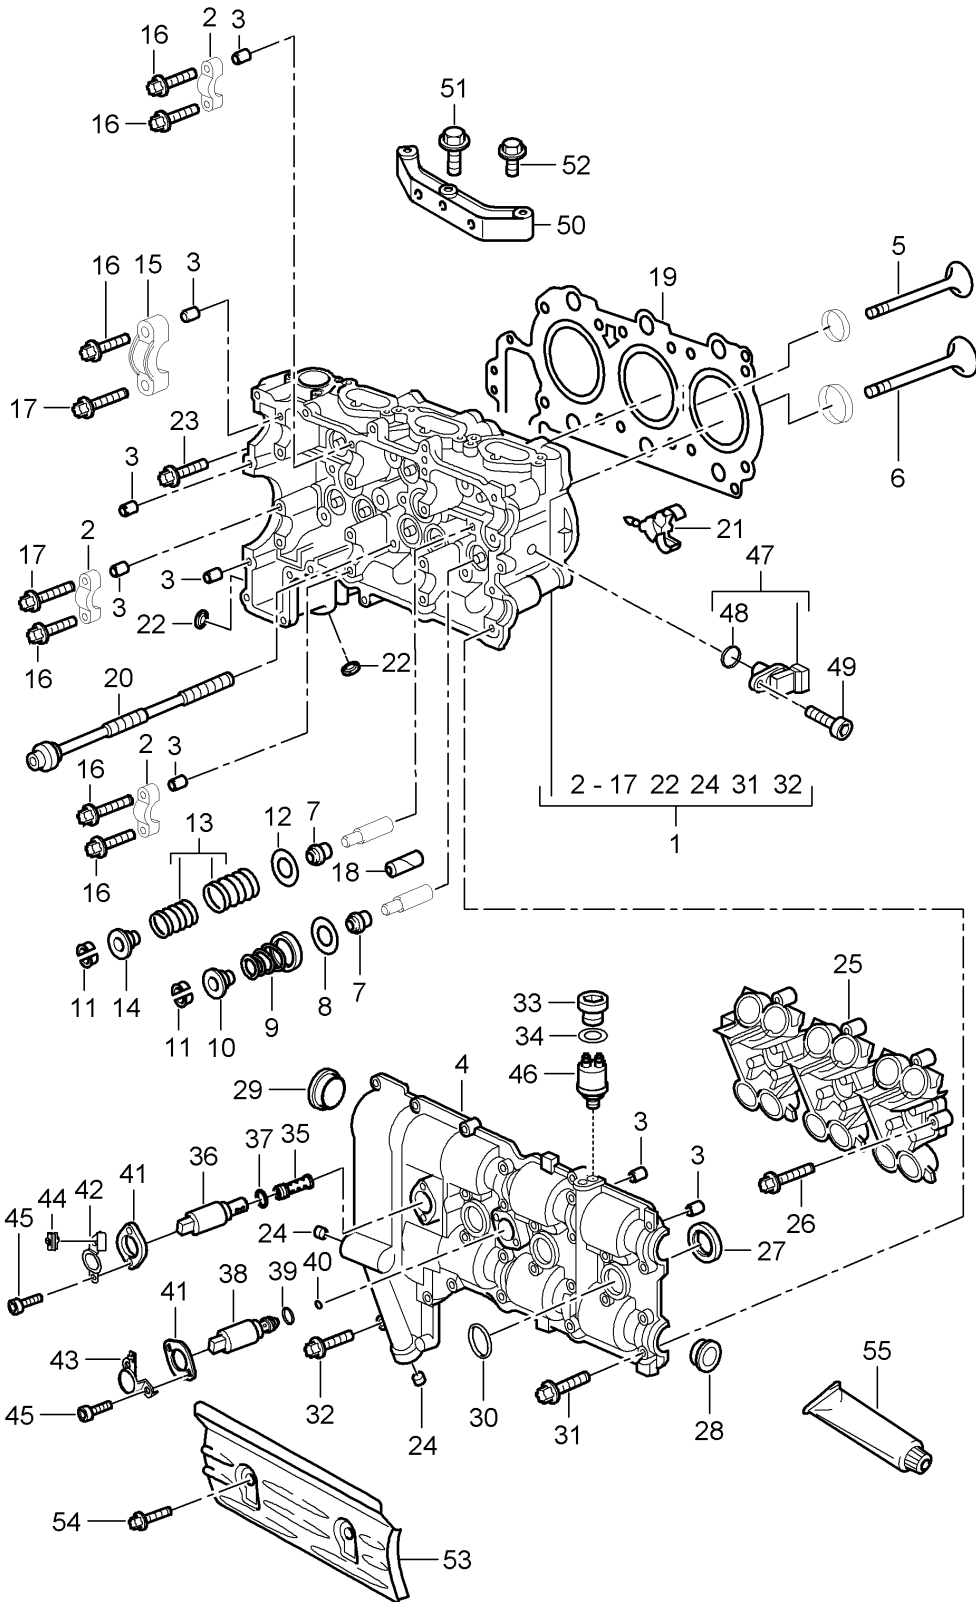

Model: 997 05

Model life 2005>>2008

Model: 997 05 Model life 2005>>2008

Pos	Part Number	Description	Remark	Qty	Model
1	997 104 903 00	Cylinder head Cylinder head Cyl. 1 - 3		1	9701,9605 9701
1	997 104 903 AX	Cylinder head Cyl. 1 - 3		1	9701
1	997 104 901 00	Cylinder head Cyl. 1 - 3 D - MJ 2006>>		1	9701+ PR:X51
1	997 104 901 AX	Cylinder head Cyl. 1 - 3 D - MJ 2006>>		1	9701+ PR:X51
(1)	996 104 913 00	Complete cylinder head Cyl. 1 - 3 M >> 695 08696		1	9605
(1)	996 104 913 AX	Complete cylinder head Cyl. 1 - 3 M >> 695 08696		1	9605
(1)	987 104 913 00	Cylinder head Cyl. 1 - 3 M 695 08697 >>		1	9605
(1)	987 104 913 AX	Cylinder head Cyl. 1 - 3 M 695 08697 >>		1	9605
1	997 104 904 00	Cylinder head Cyl. 4 - 6		1	9701
1	997 104 904 AX	Cylinder head Cyl. 4 - 6		1	9701
1	997 104 902 00	Cylinder head Cyl. 4 - 6 D - MJ 2006>>		1	9701+ PR:X51
1	997 104 902 AX	Cylinder head Cyl. 4 - 6 D - MJ 2006>>		1	9701+ PR:X51
(1)	996 104 914 00	Complete cylinder head Cyl. 4 - 6 M >> 695 08696		1	9605
(1)	996 104 914 AX	Complete cylinder head Cyl. 4 - 6 M >> 695 08696		1	9605
(1)	987 104 914 00	Cylinder head Cyl. 4 - 6 M 695 08697 >>		1	9605
(1)	987 104 914 AX	Cylinder head Cyl. 4 - 6 M 695 08697 >>		1	9605
2		Bearing cover Matching with: Cylinder head		6	
3	996 104 117 50	dowel sleeve		28	
4		Cover Matching with: Cylinder head		2	
5	996 105 271 00	Inlet valve Discontinued part		12	
5	996 105 271 02	Inlet valve		12	
6	996 105 273 03	exhaust valve Discontinued part		12	
6	996 105 273 04	exhaust valve		12	
(6)	997 105 112 40	exhaust valve		12	9701+ PR:X51
7	996 105 115 52	Valve stem seal		24	
8	996 105 117 51	spring disc		12	
9	996 105 118 01	Valve spring		12