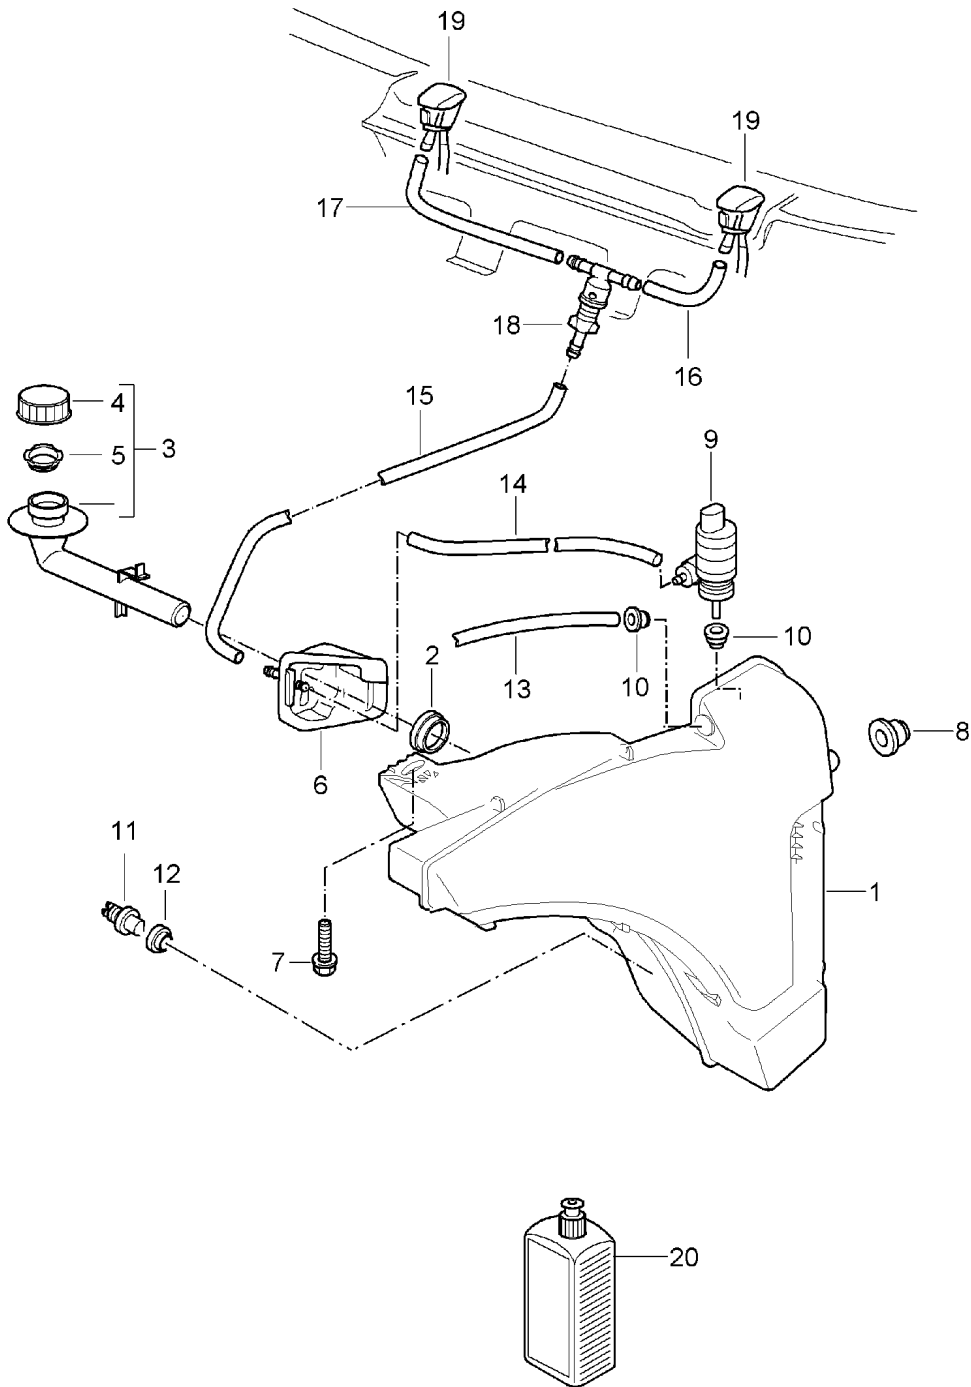

Model: 997 05

Model life 2005>>2008

Model: 997 05 Model life 2005>>2008

Pos	Part Number	Description	Remark	Qty	Model
1	997 528 701 01	Windscreen washer system		1	PR:288
(1)	997 528 701 00	Water reservoir		1	
2	996 528 711 00	Seal		1	
3	997 528 605 00	fuel filler neck		1	
4	996 528 607 00	Cover		1	
5	997 528 621 00	strainer		1	
6	996 528 615 01	Console		1	
-	999 137 091 40	Connector union		X	
		Repair material for Console 996.528.615.01			
7	900 378 154 01	Hexagon bolt AM 8 X 35 SB		1	
8	999 702 221 40	Grommet		2	
9	997 628 182 00	Windscreen washer system pump		1	
10	431 955 465 B	seal ring		2	
11	955 628 105 00	Water level switch		1	
12	955 528 721 00	Seal		1	
13	999 181 347 40	Breather line 273 MM		*	
-	999 181 815 40	Hose 5,0 X 2,5		*	
14		shorten to:	375 MM	1	
15		shorten to:	650 MM	1	
16		shorten to:	97 MM	1	
17		shorten to:	347 MM	1	
18	996 628 102 00	t-piece with: strainer		1	
(18)	999 137 005 40	D - MJ 2005>> - MJ 2005 t-piece without: strainer		1	
19	996 628 077 03	jet use if required:		2	
19	997 628 077 00	D >> - MJ 2007 jet use if required:		2	
-	997 612 976 00	D - MJ 2008>> - MJ 2008 repair set		2	
20	999 901 017 42	Wire set Window cleaning solution 250 ML		X	
20	999 901 033 40	Summer Window cleaning solution 1000 ML Winter		X