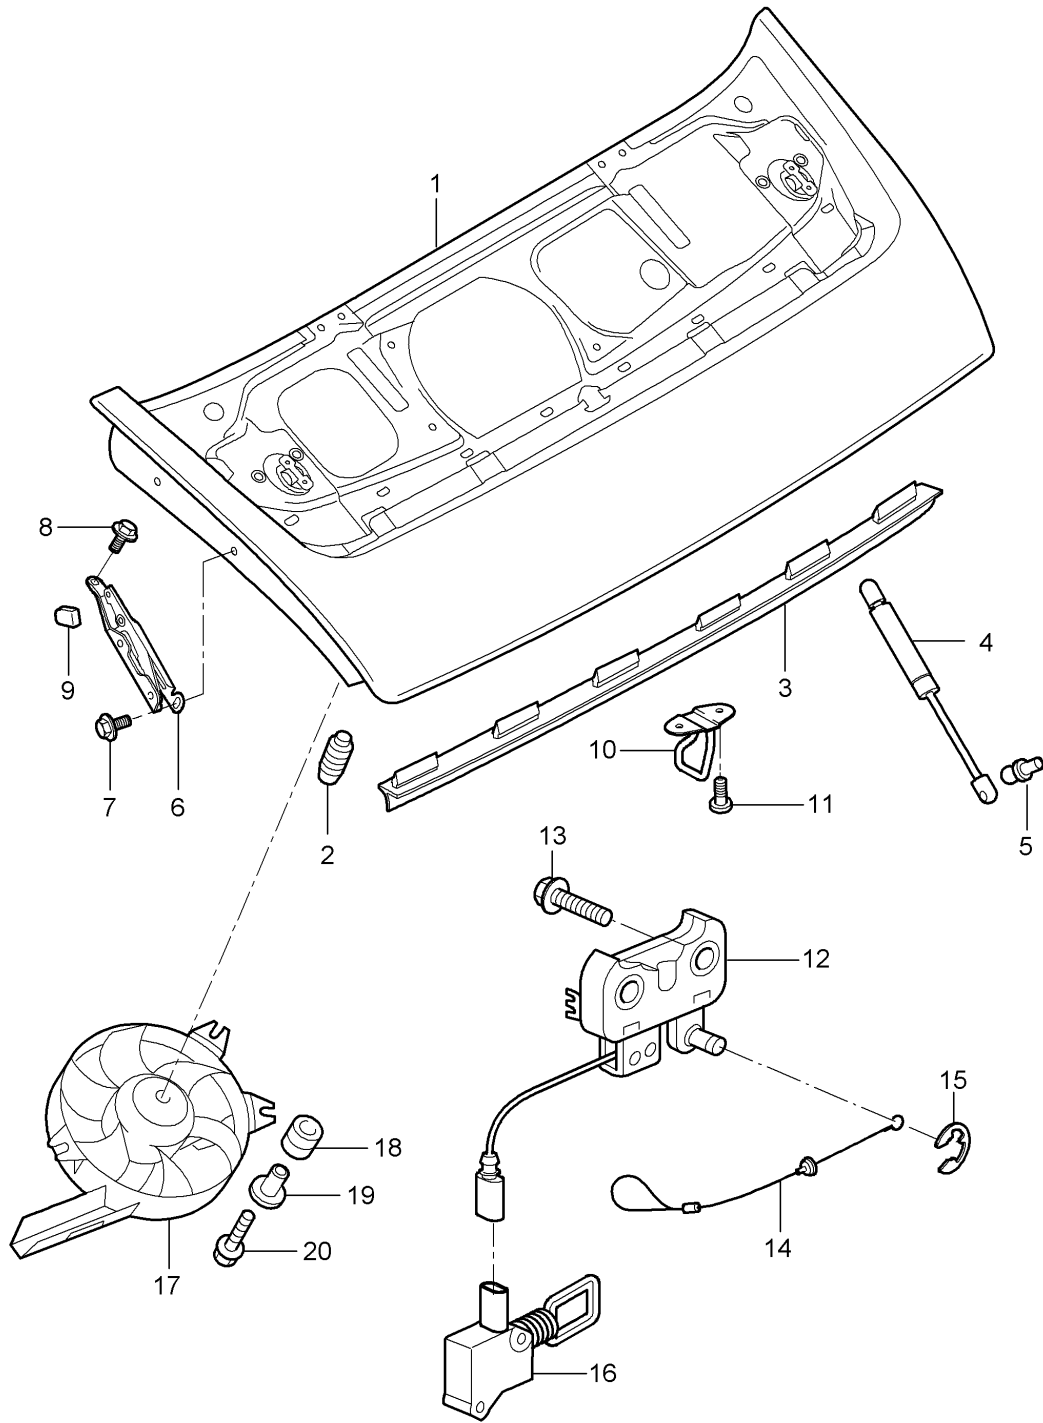

Model: 997 05

Model life 2005>>2008

Model: 997 05

Model life 2005>>2008

Pos	Part Number	Description	Remark	Qty	Model
1	997 512 011 00	Cover	rear	1	
	997 512 011 00 GRV	Cover primed			
		primed			
		also use:			
-	000 043 204 38	sealant	000 043 204 38	1	
2	999 703 140 40	Rubber buffer		2	
3	997 512 611 00	Seal		1	
4	997 512 551 00	Gas filled strut	right	1	
5	999 167 051 02	Ball stud		2	
6	997 512 151 00	Hinge	left	1	
(6)	997 512 152 00	Hinge	right	1	
7	900 378 155 09	Hexagon bolt		4	
		M 6 X 16			
8	900 075 466 09	Bolt with washer		6	
		M 6 X 16			
9	996 512 153 00	Stop		2	
		Hinge			
10	997 512 213 01	Lock upper part		1	
11	999 073 248 09	Bolt with washer		2	
		M 6 X 16			
11	999 073 378 02	Discontinued part flat round head bolt		2	
		M 6 X 16			
12	997 512 053 00	Lock lower part		1	
13	N 910 664 01	Hexagon socket head bolt (combi)		2	
		M 6 X 40			
14	997 512 521 00	Cable		1	
		Emergency operation			
15	900 116 002 02	Retaining washer		1	
16	997 624 118 00	throttle control element		1	
17	997 624 046 00	Fan		1	
17	997 624 056 01	Fan		1	PR: XAA
18	999 703 451 40	Rubber grommet		3	
		9,0 x 14,0 x 1,5			
19	999 209 093 01	spacer sleeve		3	
20	999 073 417 01	fillister hd. bolt		3	
		M6 X 30