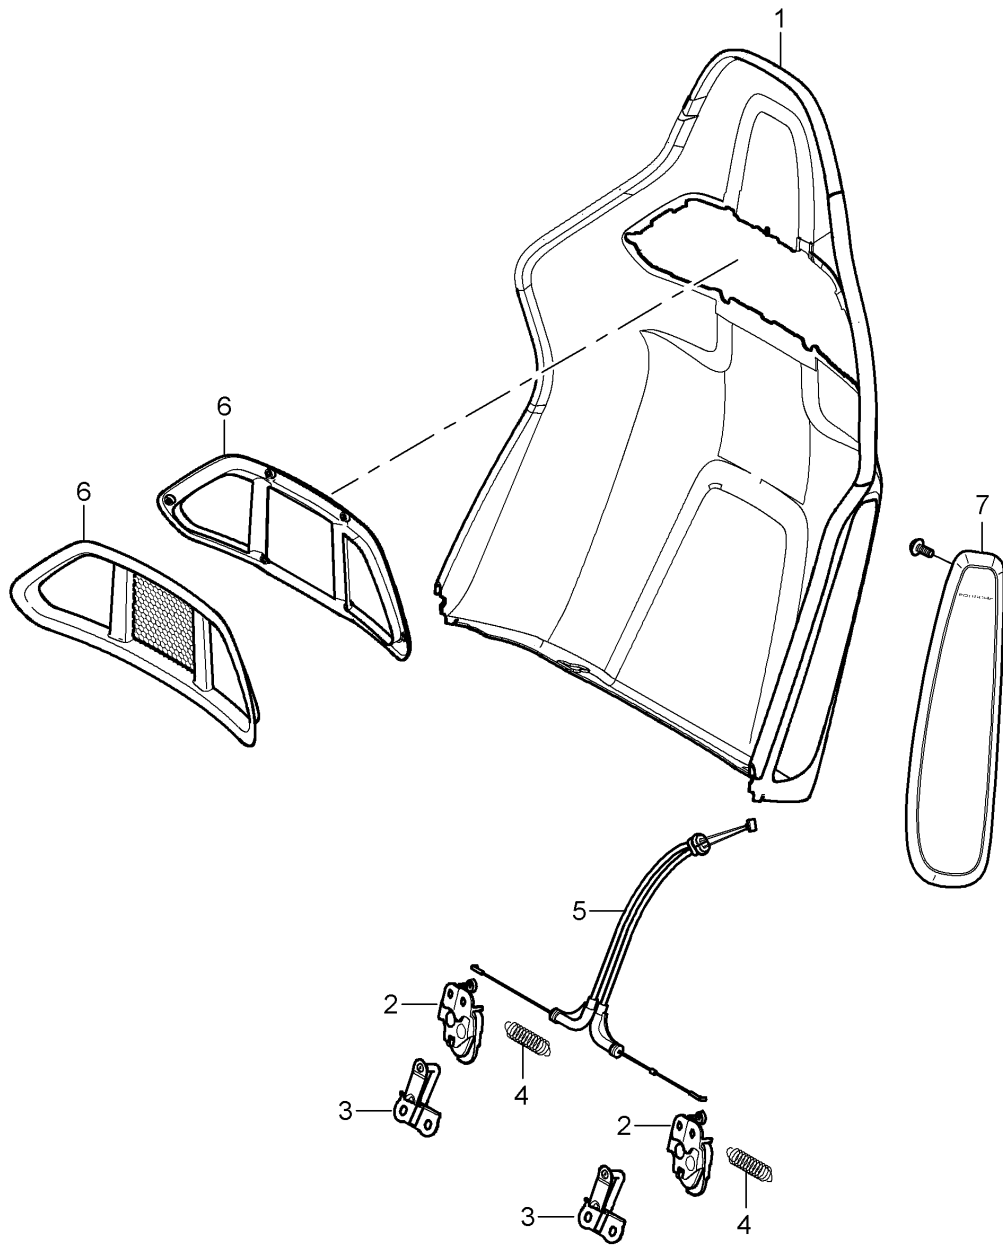

Model: 997 05

Model life 2005>>2008