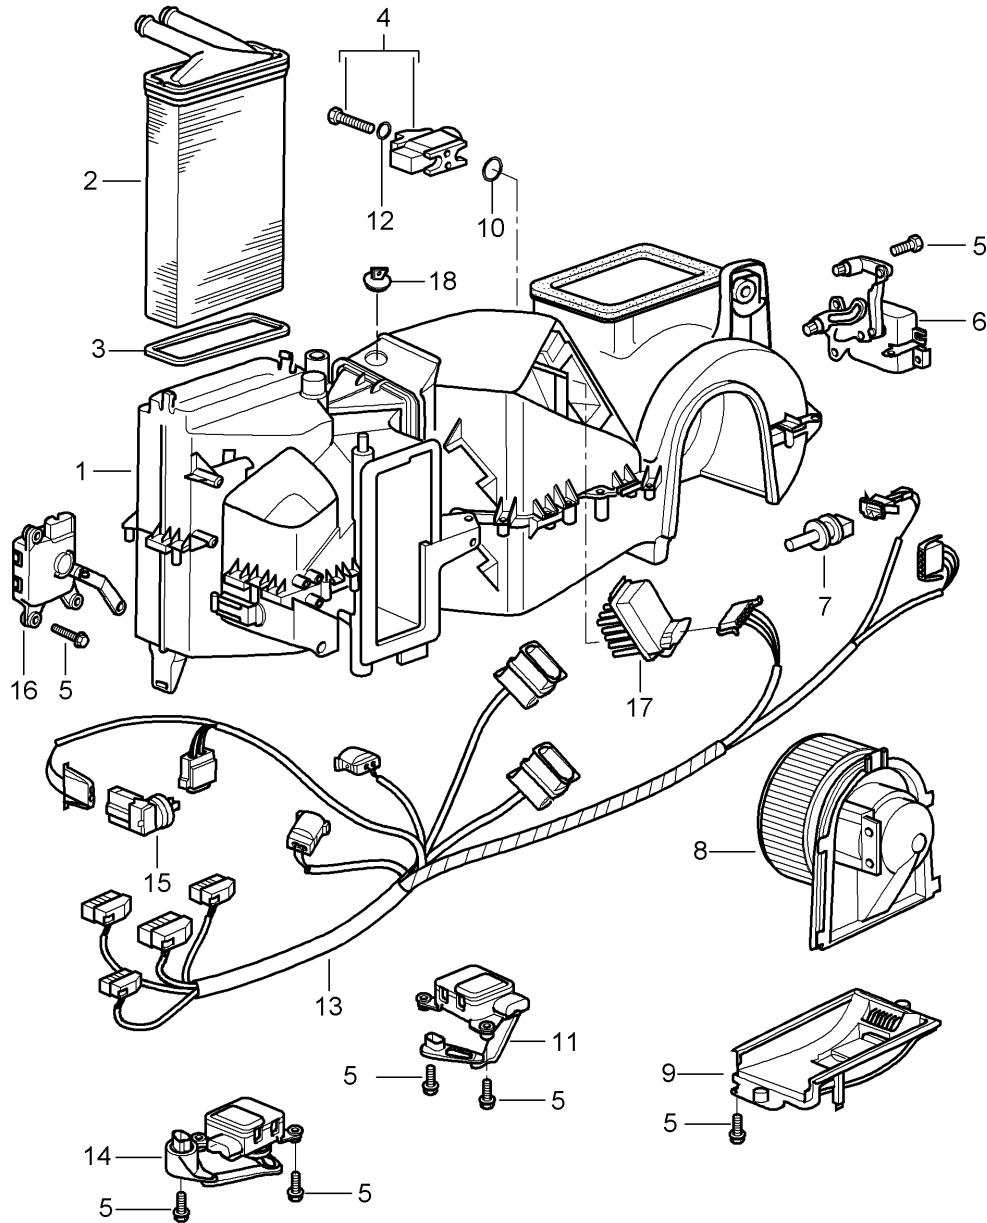

Model: 997 05

Model life 2005>>2008

Model: 997 05 Model life 2005>>2008

Pos	Part Number	Description	Remark	Qty	Model
1	997 573 901 04	Air conditioner Individual parts Air conditioner without: heat exchanger with: evaporator	lhd	1	PR:098,573
(1)	996 573 901 01	Air conditioner without: heat exchanger with: evaporator	rhd	1	PR:099,573
2	997 572 129 00	heat exchanger		1	
3	996 572 913 00	Seal		1	
4	996 573 929 01	Expansion valve		1	
5	900 143 102 02	Bolt with washer		X	
6	996 573 915 00	actuator motor for fresh air flap	lhd	1	PR:098,573
		fresh air flap Identification: >> >>		1 1 1	
(6)	996 573 915 01	actuator motor for fresh air flap Identification: >> >> Black	rhd	1	PR:099,573
7	955 572 304 10	Temperature sensor		1	
8	996 624 107 01	Fan	lhd	1	PR:098
(8)	996 624 108 01	Fan	rhd	1	PR:099
9	996 573 905 00	Cover		1	
10	999 707 596 40	O-ring 14x1,82		1	
11	996 573 919 02	Servomotor Temperature valve Identification: >> >> pink	lhd	1	PR:098
(11)	996 573 919 03	Servomotor Temperature valve Identification: >> >> pink	rhd	1	PR:099
12	999 707 534 41	O-ring 17x2,00		1	
13	997 612 655 02	Wire set	lhd	1	PR:098,573
(13)	997 612 656 02	Wire set D >> - MJ 2007	rhd	1	PR:099,573
(13)	997 612 656 04	Wire set D - MJ 2008>>	rhd	1	PR:099,573
(13)	987 612 655 00	Wire set D >> - MJ 2007	lhd	1	PR:098,572
(13)	987 612 655 02	Wire set D - MJ 2008>>	lhd	1	PR:098,572
(13)	987 612 656 01	Wire set D >> - MJ 2007	rhd	1	PR:099,572
(13)	987 612 656 03	Wire set D - MJ 2008>>	rhd	1	PR:099,572
14	996 573 921 02	Servomotor for defroster flap Identification: >> >> yellow	lhd	1	PR:098
(14)	996 573 921 03	Servomotor for defroster flap Identification: >> >> yellow	rhd	1	PR:099