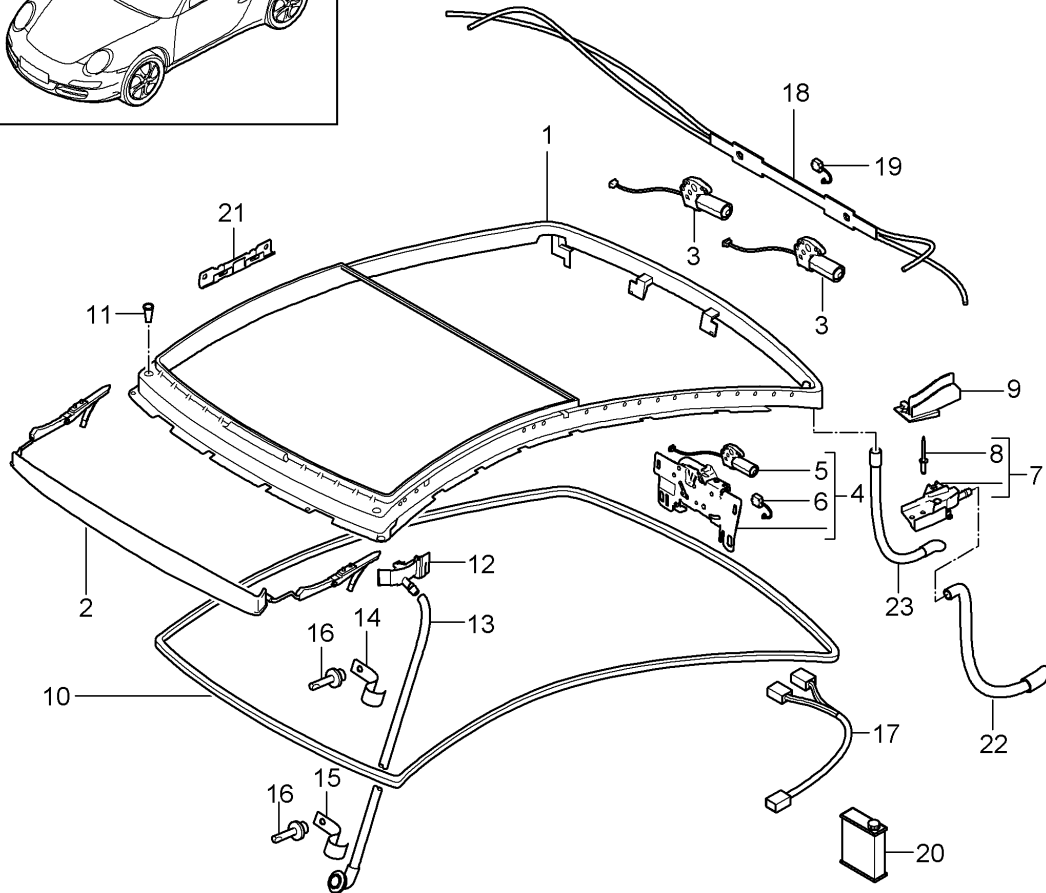

Model: 997 05

Model life 2005>>2008

Model: 997 05

Model life 2005>>2008

Pos	Part Number	Description	Remark	Qty	Model
		Glass roof			TARGA
1	997 562 905 00	Frame		1	
2	997 562 953 00	wind deflector repair set		1	
3	996 624 221 00	Electric drive		2	
4	997 562 335 00	catch		1	
5	996 624 231 00	Driving mechanism		1	
6	996 613 231 00	Micro switch		1	
7	996 562 439 00	end piece	left	1	
		Guide rail			
(7)	996 562 440 00	end piece	right	1	
		Guide rail			
8	999 190 172 30	Pop rivet		4	
9	996 562 437 00	Cover	left	1	
(9)	996 562 438 00	Cover	right	1	
10	996 562 425 00	sealing tape		1	
11	997 562 421 00	drain tube		1	
12	996 562 401 00	water drain pipe	left	1	
(12)	996 562 402 00	water drain pipe	right	1	
13	996 562 203 01	Water drainage hose		2	
14	997 564 301 00	Retainer for coolant hose	upper	2	
15	997 564 303 00	Retainer for coolant hose	lower	2	
16	999 190 450 37	Pop rivet		4	
17	996 612 344 00	Wire set roller blind		1	
18	996 562 913 00	guide tube		1	
		with:			
		Input shaft			
19	996 613 221 00	Micro switch		1	
20	000 043 157 00	Cleaning solution 30 ML		1	
21		see illustration:	801-065	1	
22	996 562 205 01	Water drainage hose	rear outer	2	
23	996 562 207 01	Water drainage hose	rear inner	2