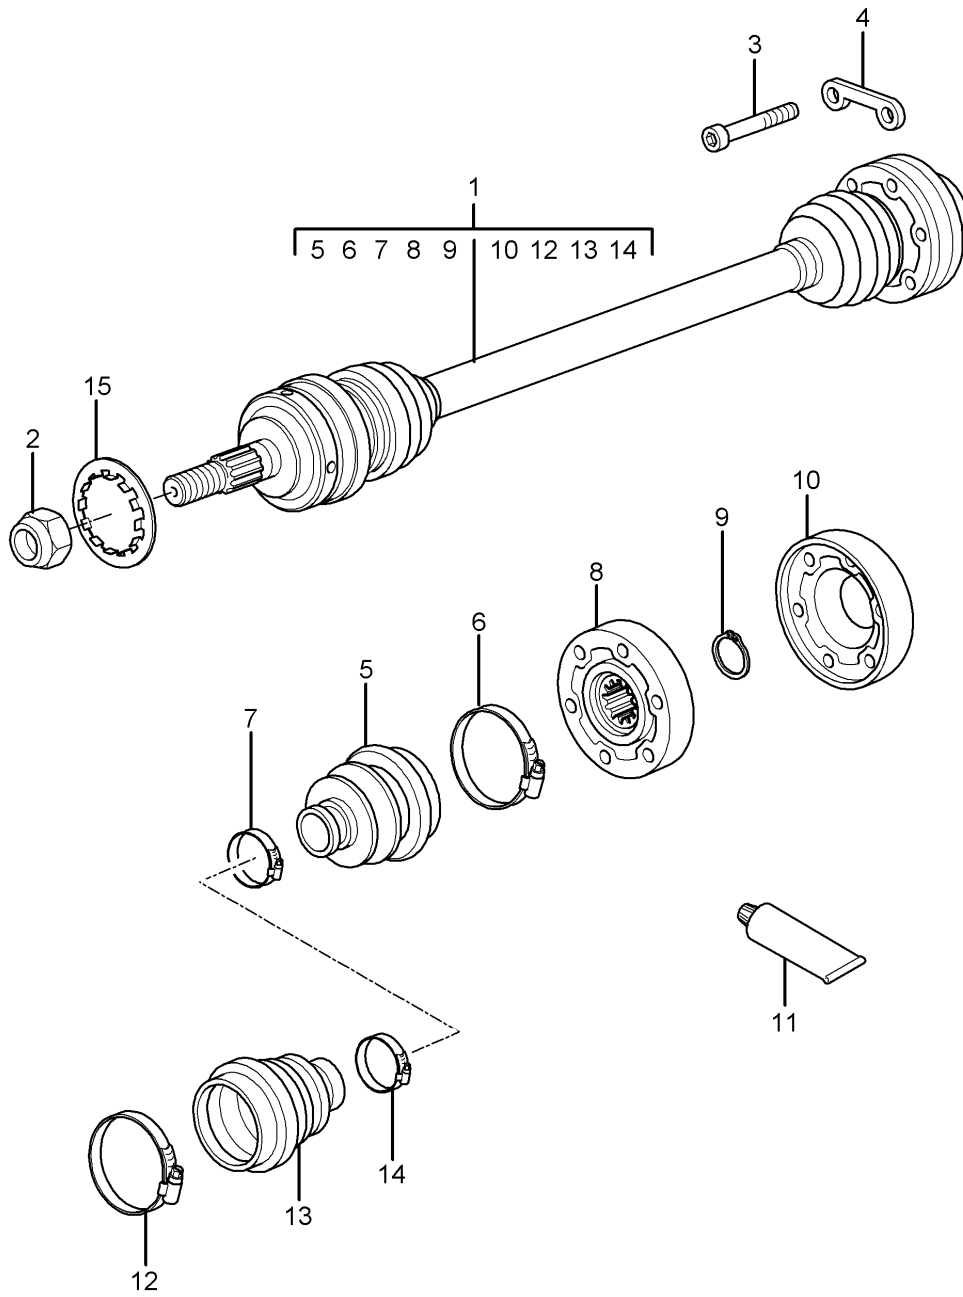

Model: 997 05

Model life 2005>>2008