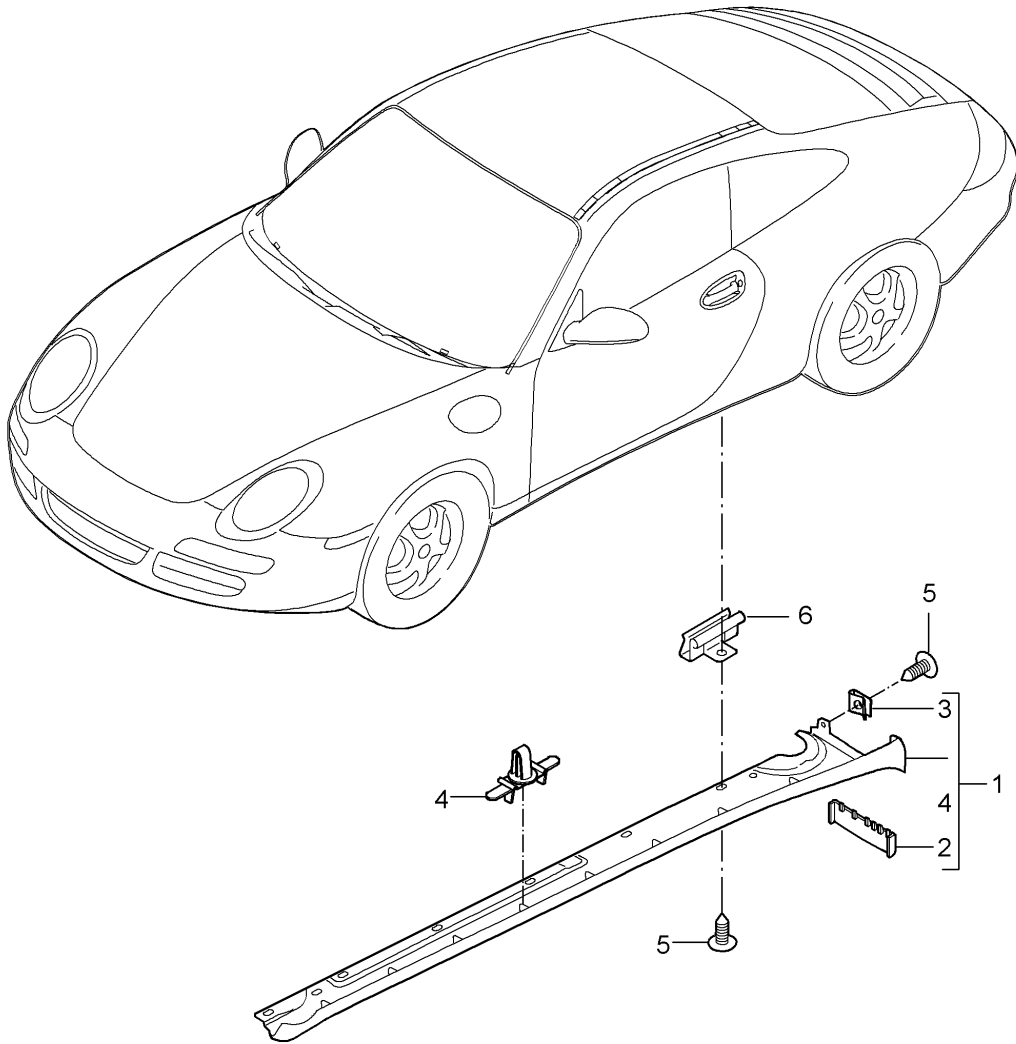

Model: 997 05

Model life 2005>>2008

Pos	Part Number	Description	Remark	Qty	Model
(11)	997 504 826 02	Stone guard film Side part Discontinued part	right	1	
(11)	997 504 826 04	Stone guard film Side part	right	1	
12	997 558 101 01	Decorative film Cover	front	1	
13	997 558 101 02	Decorative film Roof		1	
14	997 558 101 03	Decorative film Rear centre panel		1	
15	997 558 101 04	Decorative film Rear lid	upper	1	
16	997 558 101 05	Decorative film Rear lid	rear	1	
17	997 558 101 06	Decorative film Wheel housing panel	rear	1	

Model: 997 05

Model life 2005>>2008