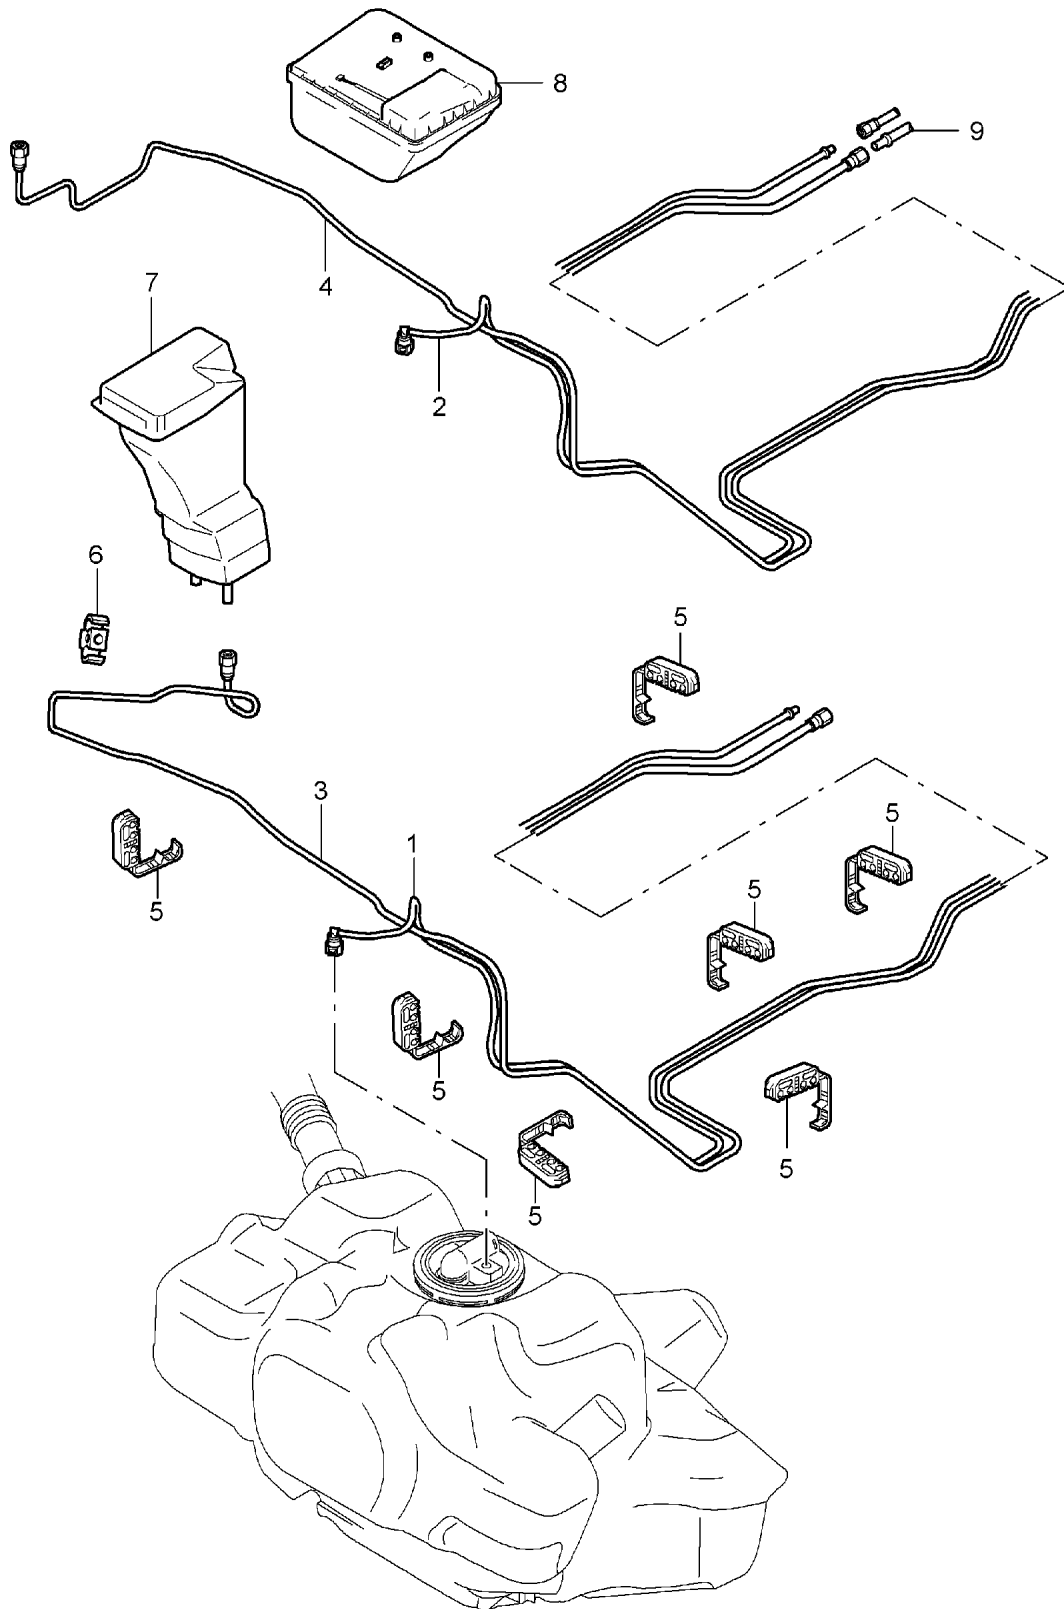

Model: 997 05

Model life 2005>>2008

Model: 997 05

Model life 2005>>2008

Pos	Part Number	Description	Remark	Qty	Model
1	997 201 261 02	Fuel system Fuel line Discontinued part	front	1	C2/C2S
(1)	997 201 261 06	Fuel line		1	C2/C2S
(1)	997 201 261 03	Fuel line Fuel pump for Engine	front	1	C4/C4S
3	997 201 351 02	Purge-air line Activated charcoal container for Engine	front	1	
4	997 201 351 00	Purge-air line Activated charcoal container for Engine	front	1	C2/C2S PR:664
5	999 507 521 40	Cable holder 8,0/8/10		8	
6	999 507 727 40	Cable holder 8,0/10,0		1	
-	999 507 488 40	Cable holder 5,00/10,0		1	C2/C2S
7		Activated charcoal container see illustration:	201-020	1	
9		Lines see illustration:	rear 201-010	1