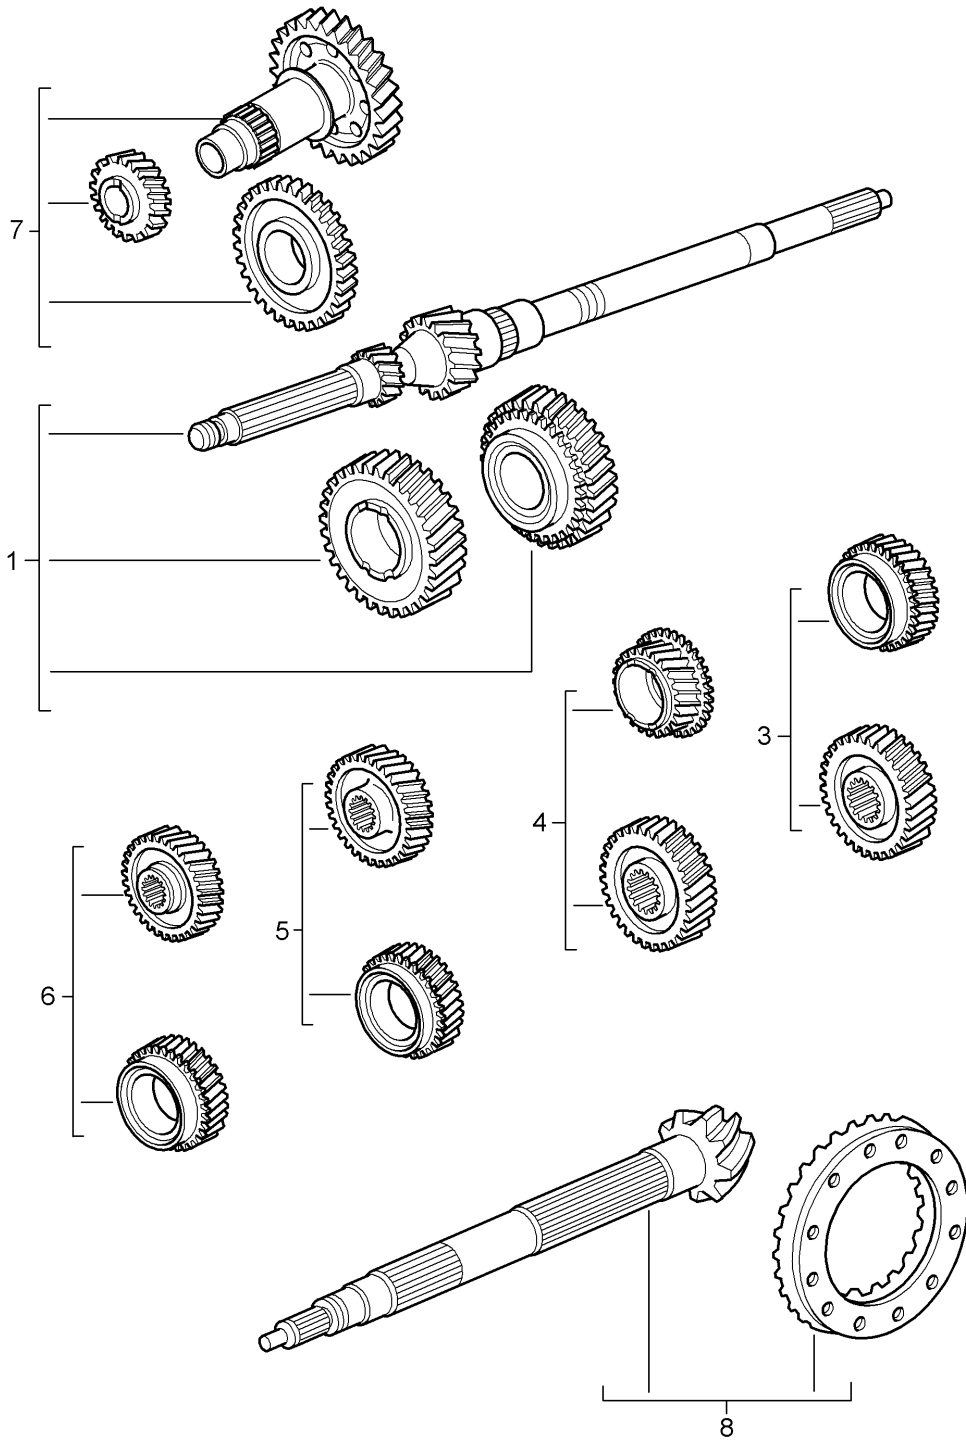

Model: 997 05

Model life 2005>>2008

Model: 997 05

Model life 2005>>2008

Pos	Part Number	Description	Remark	Qty	Model
-		Gear wheel sets see Technical information Group 3 NR. 67/10			G9701, G9731
1	997 302 901 00	gear set 1st / 2nd gear		1	
1	997 302 901 01	gear set 1st / 2nd gear		1	
3	997 302 903 00	No longer use the part here gear set 3rd gear		1	
4	997 302 904 00	gear set 4th speed		1	
5	997 302 905 00	gear set 5th gear		1	
6	997 302 906 00	gear set 6th gear		1	
7	997 302 907 00	gear set Reverse gear		1	
8	997 302 911 00	pinion gear set		1	G9701
8	997 302 911 31	pinion gear set		1	G9731