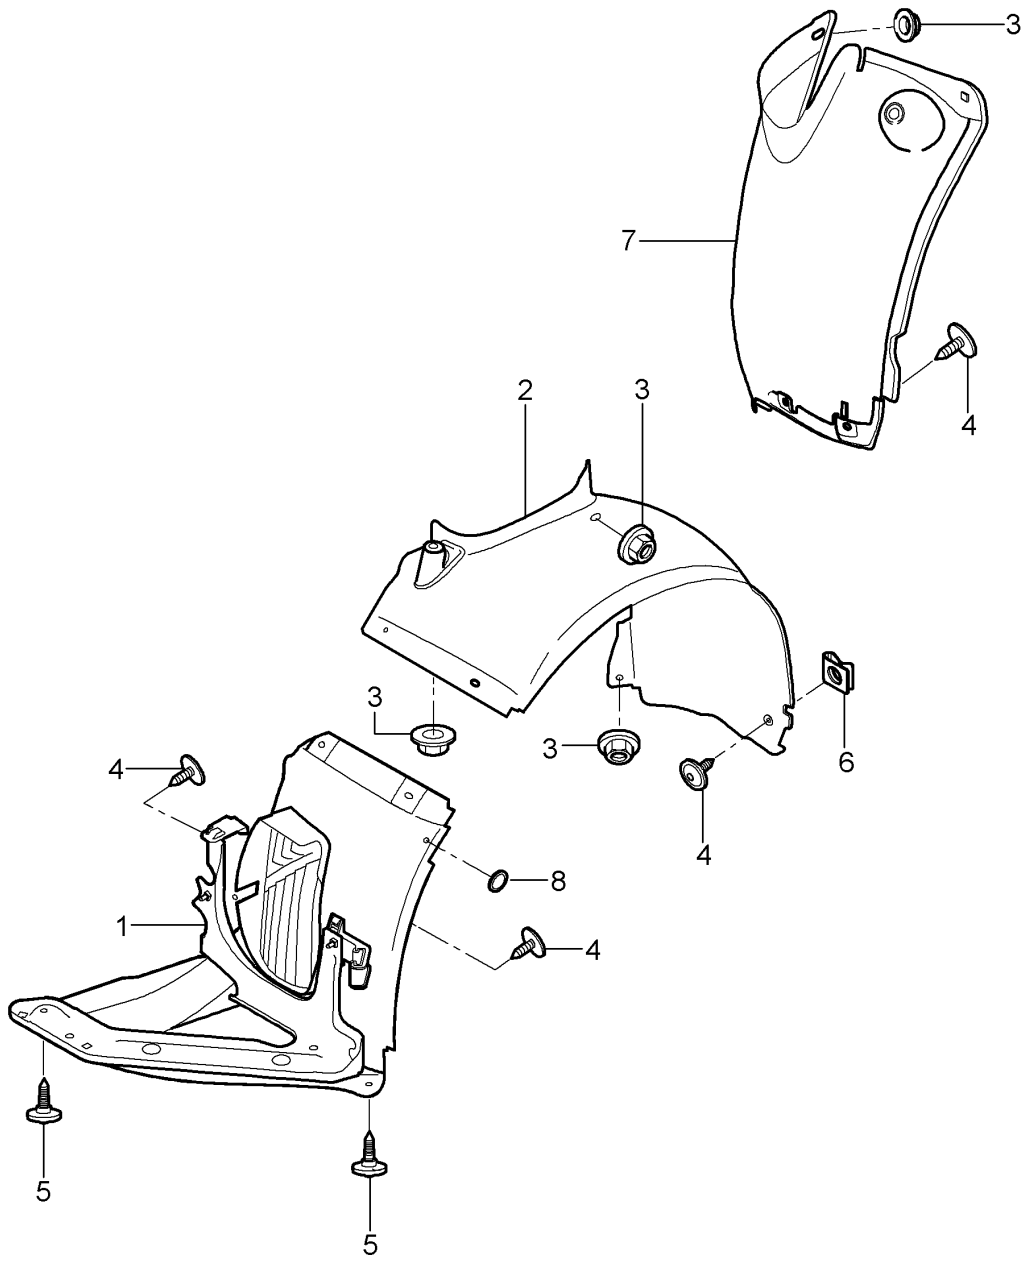

Model: 997 05

Model life 2005>>2008

Model: 997 05

Model life 2005>>2008

Pos	Part Number	Description	Remark	Qty	Model
1	997 504 123 00	Linings Wheel housing Wheel housing liner	left front front	1	
(1)	997 504 124 00	Wheel housing liner	right front front	1	
2	997 504 203 00	Wheel housing liner	left rear front	1	CARRERA 2
2	997 504 203 01	Wheel housing liner	left rear front	1	CARRERA 4
(2)	997 504 204 00	D - MJ 2006>> Wheel housing liner	right rear front	1	CARRERA 2
(2)	997 504 204 01	Wheel housing liner	right rear front	1	CARRERA 4
3	999 049 028 40	D - MJ 2006>> Plastic nut T5		12	
4	999 073 231 09	panel screw ST 4,8 X 16		18	
5	999 073 227 09	panel screw ST 4,8 X 19		4	
6	999 507 795 09	panel nut ST 4,8		2	
7	997 504 573 00	Wheel housing liner	left rear	1	CARRERA 2
7	997 504 573 01	Wheel housing liner	left rear	1	CARRERA 4
(7)	997 504 574 00	Wheel housing liner	right rear	1	CARRERA 2
(7)	997 504 574 01	Wheel housing liner	right rear	1	CARRERA 4
8	999 703 027 40	End cap 8,0X11		1