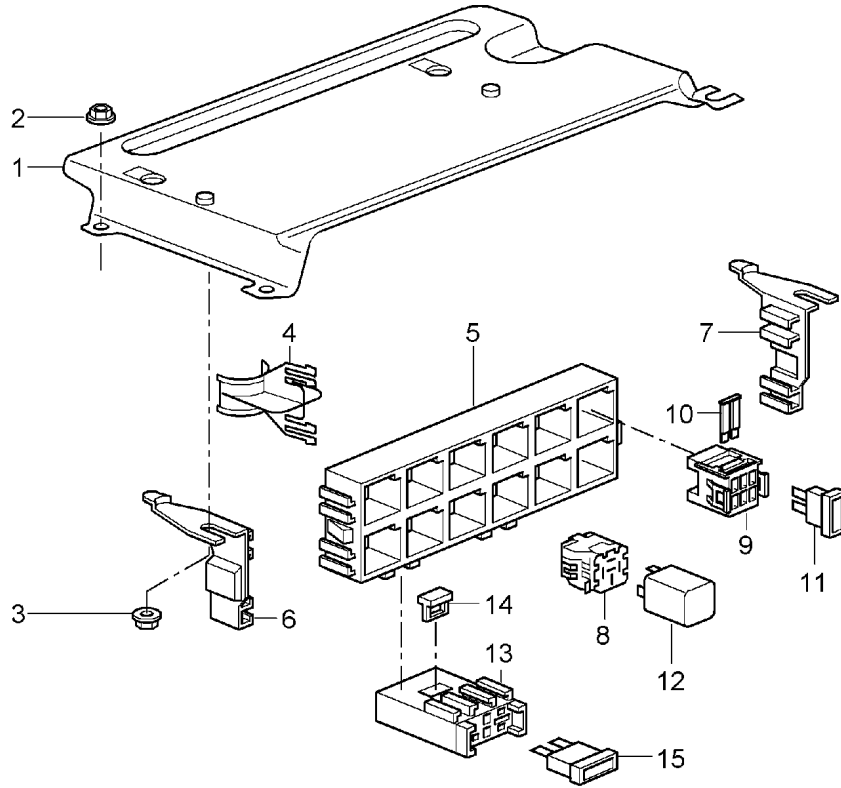

Model: 997 05

Model life 2005>>2008

Model: 997 05 Model life 2005>>2008

Pos	Part Number	Description	Remark	Qty	Model
1	996 610 129 02	central electrics Rear end mounting plate F >> 99-5S703 675 F >> 99-5S735 994 Discontinued part		1	COUPE CARRERA CARRERA S
(1)	996 610 229 03	mounting plate F 99-5S703 676>> F 99-5S735 995>>		1	COUPE/TARGA CARRERA CARRERA S
2	999 084 629 01	Hexagon nut M 6		2	COUPE/TARGA
3	900 380 015 01	Hexagon nut M 6 F >> 99-5S703 675 F >> 99-5S735 994		2	COUPE CARRERA CARRERA S
4	996 610 112 00	Cable holder		1	COUPE/TARGA
(4)	996 610 115 00	Cable holder		1	CABRIO
5	996 610 111 00	relay plate Mounting frame		X	
6	996 610 126 00	bracket for relay bracket F >> 99-5S703 675 F >> 99-5S735 994	right	1	COUPE CARRERA CARRERA S
(6)	987 610 118 00	bracket for relay bracket F 99-5S703 676>> F 99-5S735 995>>	right	1	COUPE CARRERA CARRERA S
6	996 610 126 00	bracket for relay bracket	right	1	CABRIO
7	996 610 127 00	bracket for relay bracket F >> 99-5S703 675 F >> 99-5S735 994	left	1	COUPE CARRERA CARRERA S
(7)	987 610 117 00	bracket for relay bracket F 99-5S703 676>> F 99-5S735 995>>	left	1	COUPE CARRERA CARRERA S
7	996 610 127 00	bracket for relay bracket	left	1	CABRIO
-	996 610 128 00	Retaining clip		2	CABRIO
-	999 074 059 01	flat round head bolt M 5		2	CABRIO
8	928 610 511 00	relay plate		X	
9	999 650 747 40	fuse holder		1	
10	999 650 748 40	Locking mechanism		1	
11	999 607 083 00	fuse 7,5 A		X	
11	999 607 085 00	fuse 15 A		X	
12	999 657 013 90	Relay Relay Rear window heating relay location/code no.:		1	COUPE
(12)	996 615 112 00	Relay Rear window heating relay location/code no.:	S1	1	CABRIO
(12)	999 657 018 90	relay for air conditioner relay location/code no.:	S2	1	PR:573
(12)	999 657 016 90	Relay Fan Engine bay relay location/code no.:	S3	1	
(12)	999 657 017 90	Relay Secondary pump relay location/code no.:	S8	1	
13	999 650 193 40	fuse holder	S9	3	
14	999 650 371 40	Locking mechanism		3	
15	999 607 073 00	fuse 40 A		X	PR:661