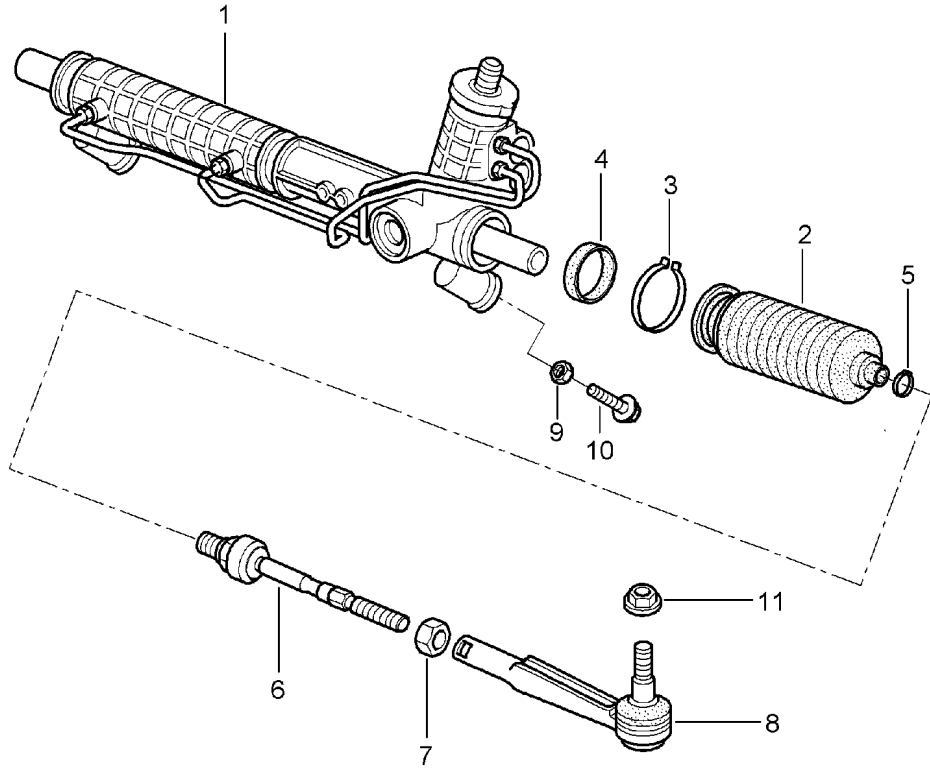

Model: 997 05

Model life 2005>>2008

Model: 997 05 Model life 2005>>2008

Pos	Part Number	Description	Remark	Qty	Model
1	997 347 011 04	Power steering Steering gear Steering parts Steering gear Power steering D >> - MJ 2007 Discontinued part		1	PR:098
(1)	997 347 011 05	Steering gear Power steering D >> - MJ 2007		1	PR:098
(1)	997 347 011 06	Steering gear Power steering D - MJ 2008>>		1	PR:098
(1)	997 347 012 03	Steering gear Power steering D >> - MJ 2007 Discontinued part		1	PR:099
(1)	997 347 012 04	Steering gear Power steering D >> - MJ 2007		1	PR:099
(1)	997 347 012 05	Steering gear Power steering D - MJ 2008>>		1	PR:099
-	996 347 110 02	Clip pinion Steering gear Only for 997.347.011.04 997.347.012.03		1	
2	997 347 191 00	Bellows		2	
3	996 347 293 04	clamping ring		2	
4	997 347 373 00	seal ring		2	
5	999 512 693 09	clamping ring		2	
6	997 347 322 00	Joint D >> - MJ 2007		2	
(6)	997 347 322 01	Joint D - MJ 2008>>		2	
7	999 034 037 09	Hexagon nut M 14 X 1,5		2	
8	996 347 131 04	Track rod		2	
9		see illustration, item:	401-000,2	2	
10	900 378 100 01	Hexagon bolt AM 10 X 45		2	
11	999 084 449 09	Locknut M 12 X 1,5		2