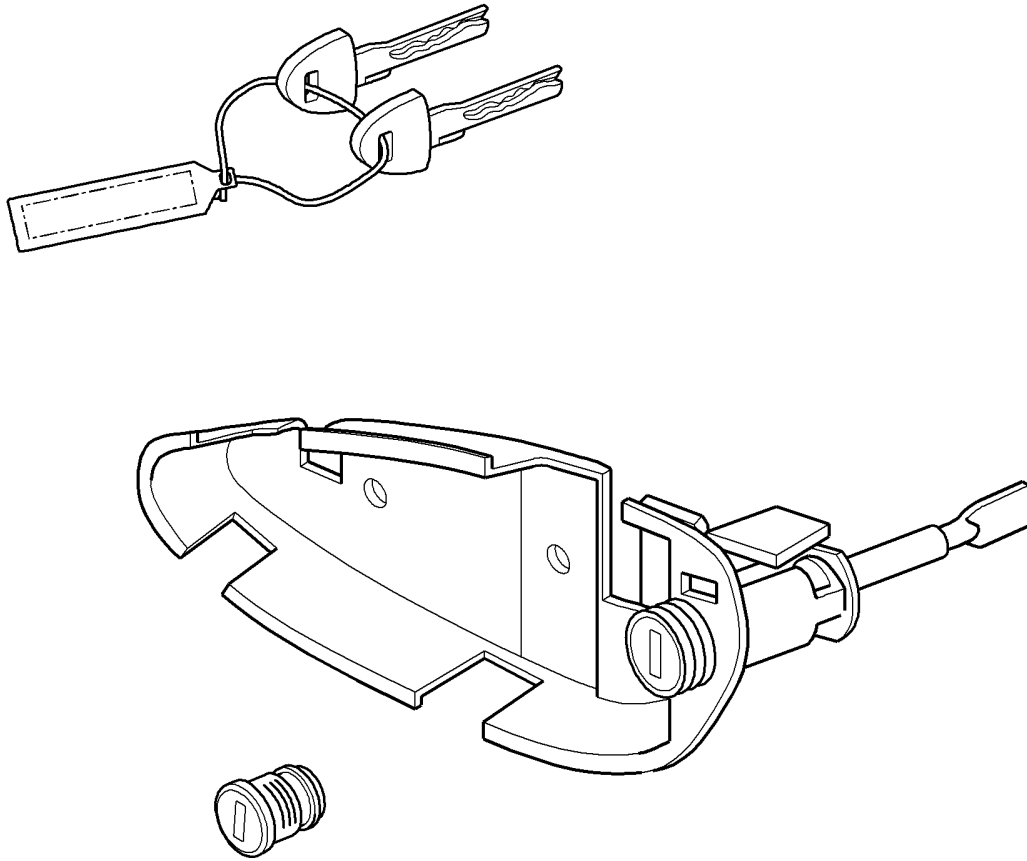

Model: 997 05

Model life 2005>>2008