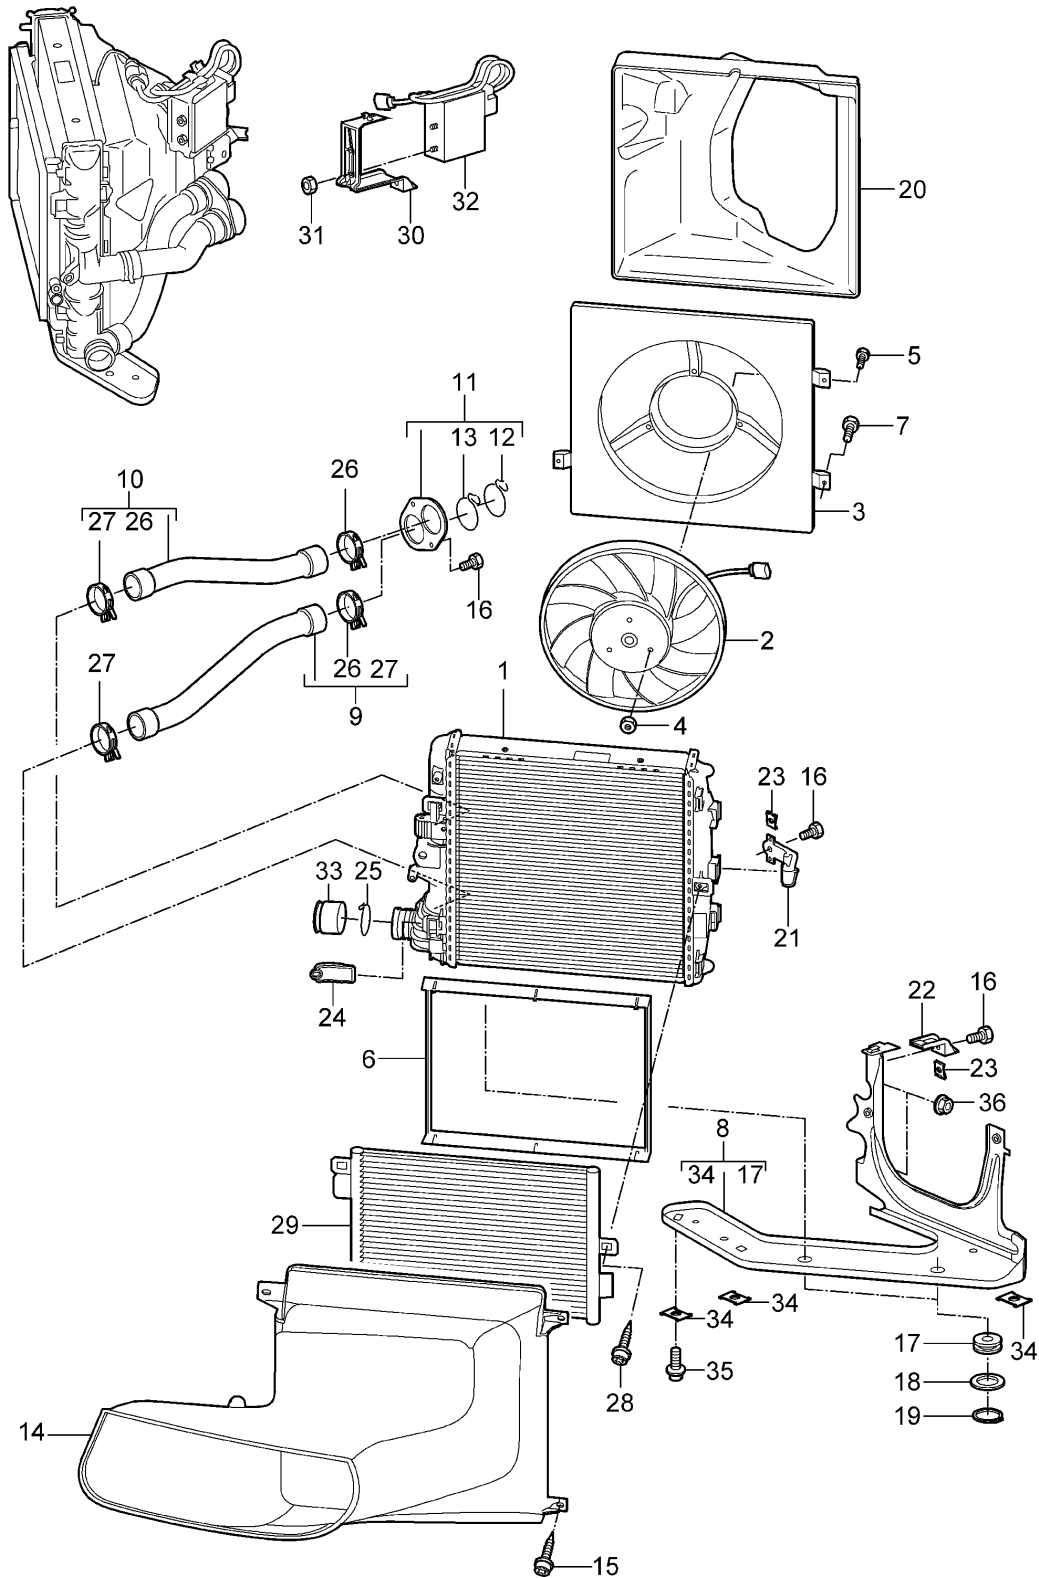

Model: 997 05

Model life 2005>>2008

Pos	Part Number	Description	Remark	Qty	Model
15	997 106 651 02	Water pipe Supply tunnel		1	
16	997 106 652 02	Return pipe tunnel		1	
17	997 106 740 04	Water hose Supply		1	PR:480
(17)	997 106 740 05	Water hose Supply Discontinued part		1	PR:249
(17)	997 106 740 06	Water hose Supply		1	PR:249
18	997 106 741 04	Water hose Return line Discontinued part		1	PR:480
18	997 106 741 06	Water hose Return line		1	PR:480
(18)	997 106 742 03	Water hose Return line Discontinued part		1	PR:249
(18)	997 106 742 05	Water hose Return line		1	PR:249
19	997 106 520 02	Bracket filler plate	right	1	
20	997 106 521 01	Bracket filler plate	left	1	
21	900 378 035 01	Hexagon bolt M6 X 16		2	
22	997 106 512 03	Distance piece Breather line		1	
23	997 106 540 02	Bracket tunnel		2	
24	997 106 515 02	Bridge tunnel		1	
25	997 106 427 00	Bracket Heel plate		1	
26	997 106 765 02	Line	left	1	
27	997 106 766 02	Line	right	1	
28	997 106 551 03	Sleeve		2	
29	997 106 623 03	Water hose Supply	left	1	
30	997 106 627 03	Water hose Supply	right	1	
31	997 106 728 03	Water hose Return line	left	1	
32	997 106 624 03	Water hose Return line	right	1	
33		see illustration:	105-015		
34		see illustration:	801-070		
35	997 106 802 02	Spring SCB 36		2	
36	997 106 802 03	Spring SCB 42		6	
37	997 106 802 01	Spring SCB 33		2	
38	996 106 801 02	O-ring		2	

Model: 997 05

Model life 2005>>2008