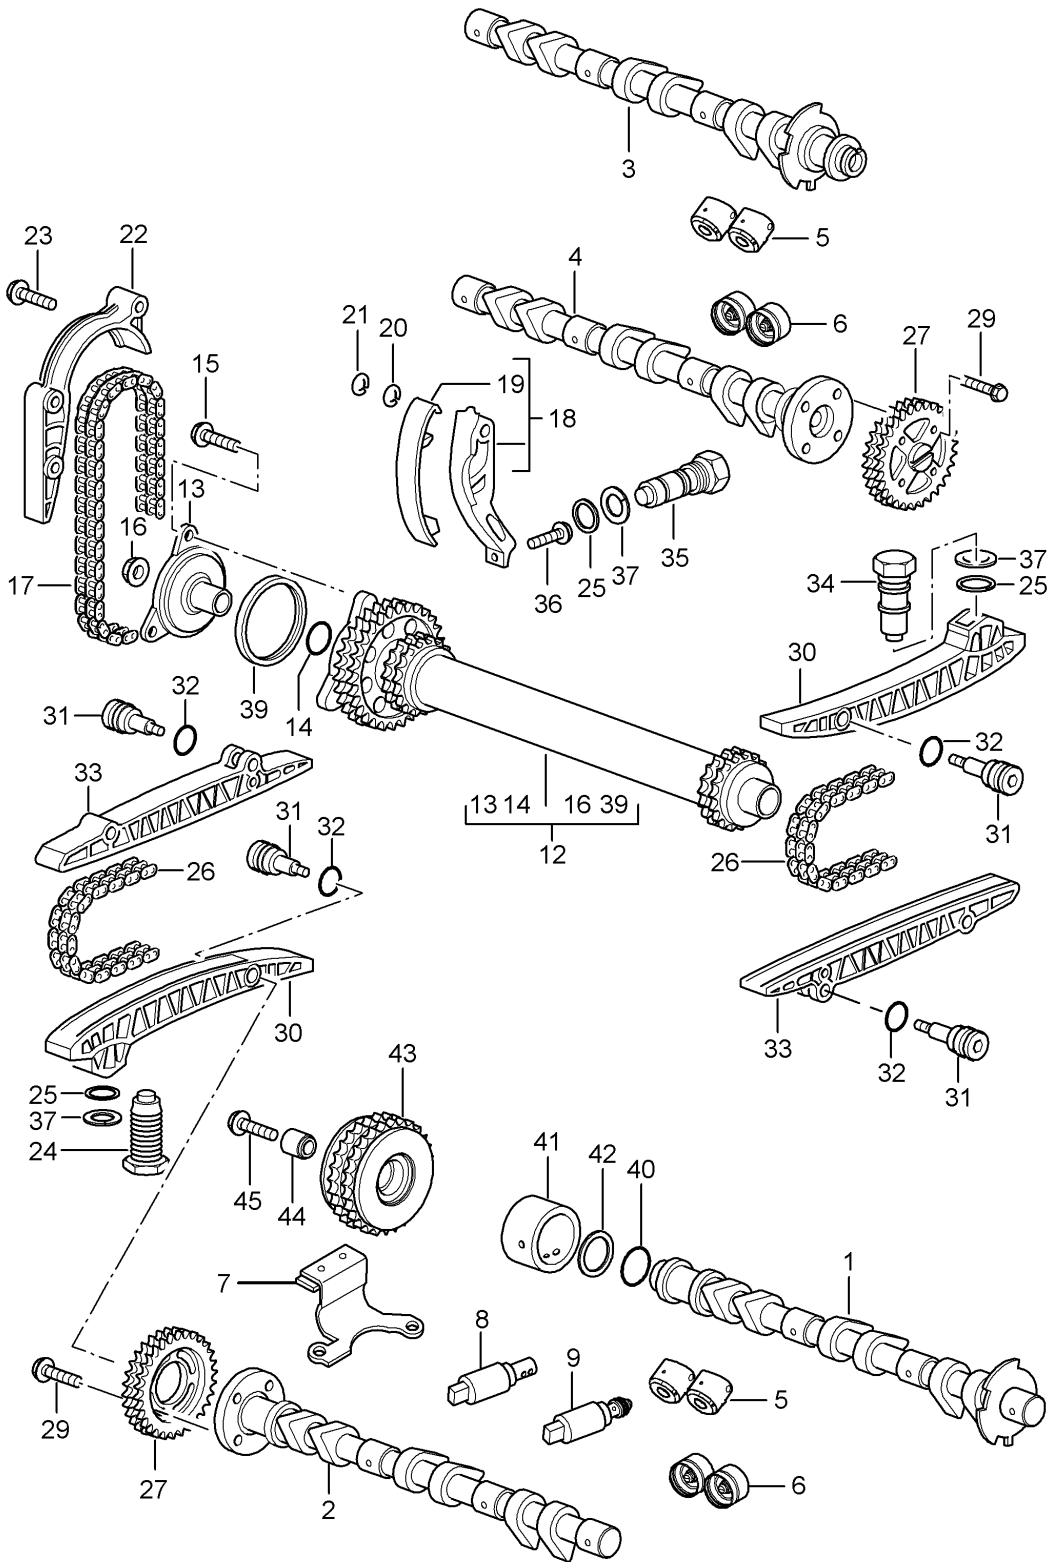

Model: 997 05

Model life 2005>>2008

Pos	Part Number	Description	Remark	Qty	Model
44	999 651 386 03	Discontinued part Cable clamp 5,5 - 9,0		4	
45	900 387 006 09	Socket head bolt M 6 X 20		8	
(45)	900 387 006 01	Discontinued part Socket head bolt M 6 X 20		8	
46	996 606 203 01	Oil pressure switch		1	
(46)	996 606 203 02	Discontinued part Oil pressure switch		1	
47	997 606 106 01	Hall sensor		2	
47	997 606 106 03	Discontinued part Hall sensor		2	
48	999 707 404 40	O-ring 17,05 X 1,78		2	
		To Use 997.606.106.03 No longer use the part here			
49	900 387 264 09	Socket head bolt M 6 X 16		2	
49	900 387 264 01	Discontinued part Socket head bolt M 6 X 16		2	
49	N 105 464 03	Hexagon socket head bolt M 6 X 16		2	
50	996 104 126 01	Console		2	
50	996 104 126 02	Discontinued part Console		2	
51	900 378 055 09	Hexagon bolt AM 8 X 40		2	
51	900 378 055 01	Discontinued part Hexagon bolt AM 8 X 40		2	
52	900 378 022 09	Hexagon bolt AM 8 X 25		4	
52	900 378 022 01	Discontinued part Hexagon bolt AM 8 X 25		4	
53	996 104 445 02	Guard plate		2	
54	900 385 009 09	Torx screw M 6 X 16		4	
54	900 385 009 01	Discontinued part Torx screw M 6 X 16		4	
55	000 043 204 35	sealant 50 ML		X	
(55)	000 043 024 00	Extreme-pressure grease 1 tube 80 Gr. for Camshaft		1	

Model: 997 05

Model life 2005>>2008