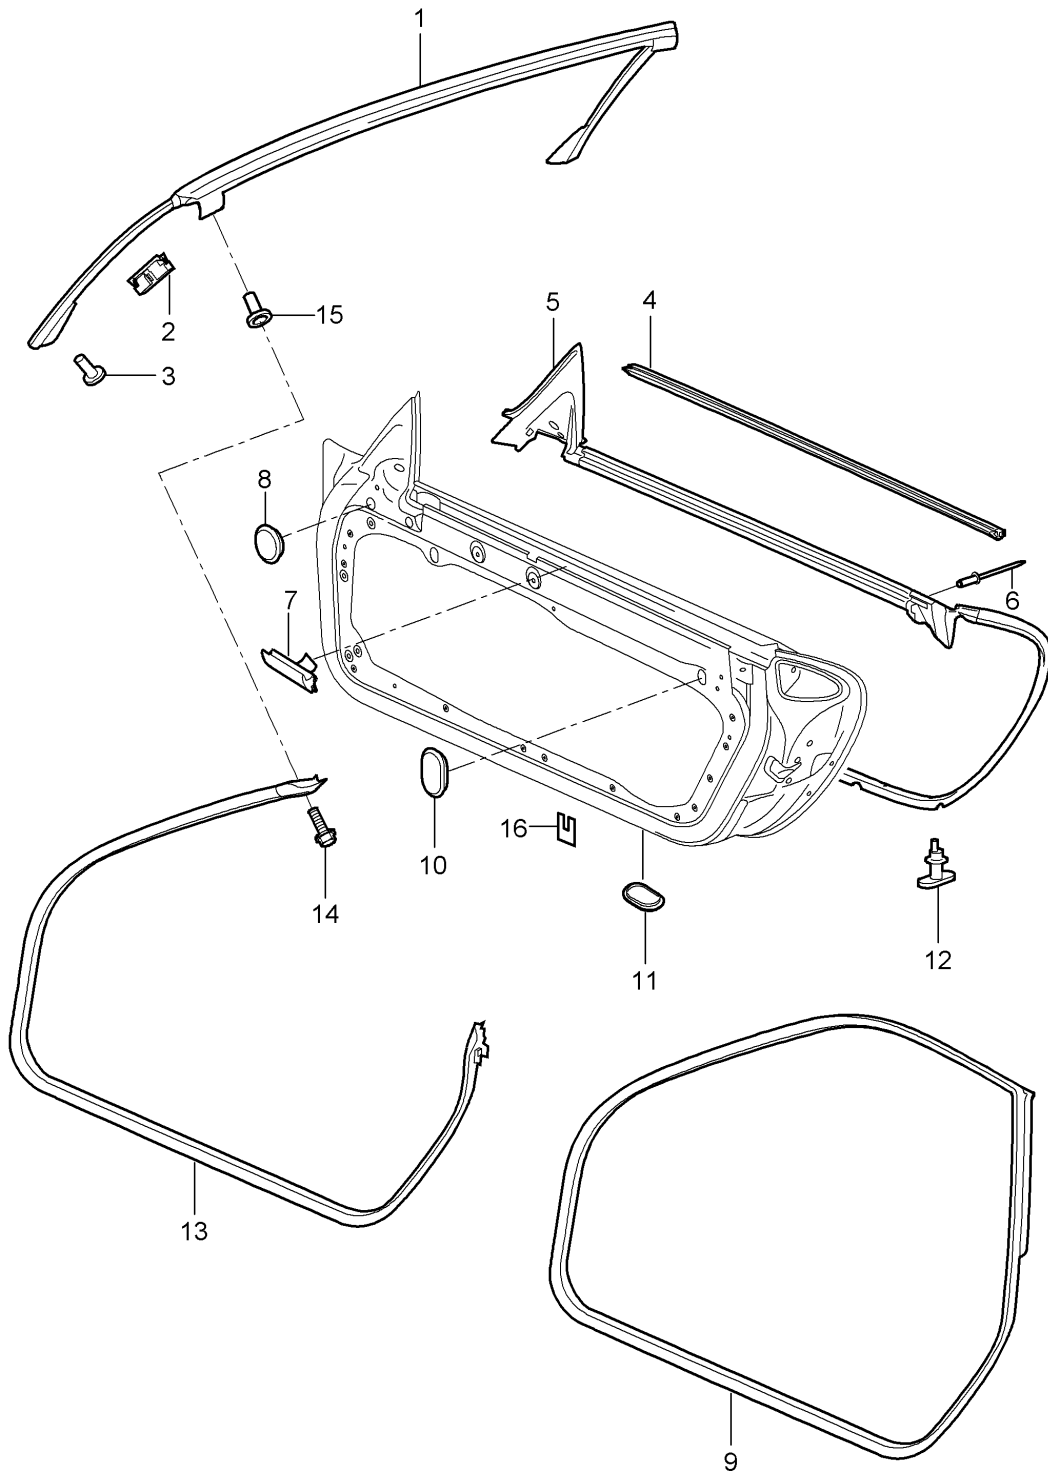

Model: 997 05

Model life 2005>>2008

Model: 997 05 Model life 2005>>2008

Pos	Part Number	Description	Remark	Qty	Model
1	997 537 077 02	Door seal Seal Windscreen Seal		1	CABRIO
2	999 507 678 01	Windscreen U-clip 4,0-4,5		1	CABRIO
3	999 190 445 37	D >> - MJ 2006 Pop rivet A 4,0 X 7,9		36	CABRIO
4	997 537 085 00	Seal	left	1	
(4)	997 537 086 00	Seal	outer right	1	
5	997 537 531 06	Seal	outer left inner	1	
5	997 537 531 07	D >> - MJ 2007 Discontinued part Seal	left inner	1	
(5)	997 537 532 06	D - MJ 2008>> Seal	right inner	1	
(5)	997 537 532 07	D >> - MJ 2007 Discontinued part Seal	right inner	1	
7	997 537 495 00	D - MJ 2008>> Seal		1	
8	803 803 583 A	D >> - MJ 2006 Bungs 20,0 X 30,0		2	
8	999 703 196 40	Discontinued part End cap 20,0 X 30,0		2	
(9)	997 537 075 00	Door seal	left	1	COUPE
(9)	997 537 075 03	D >> - MJ 2006 Discontinued part Door seal	left	1	COUPE
(9)	997 537 075 05	D >> - MJ 2006 Discontinued part Door seal	left	1	COUPE/TARGA
9	997 537 076 00	Door seal	right	1	COUPE
9	997 537 076 03	D >> - MJ 2006 Discontinued part Door seal	right	1	COUPE
9	997 537 076 05	D >> - MJ 2006 Discontinued part Door seal	right	1	COUPE/TARGA
10	999 703 541 40	End cap 20 X 28 X 1		4	
11	999 703 542 40	End cap 23,8 X 38,7		8	
12	999 507 578 40	Clip Seal 5,0 X 3,7		36	
12	999 591 513 40	D >> - MJ 2007 Clip Seal 5,8 x 0,9		36	
13	997 537 075 02	D - MJ 2008>> Door seal	left	1	CABRIO
(13)	997 537 076 02	Door seal	right	1	CABRIO