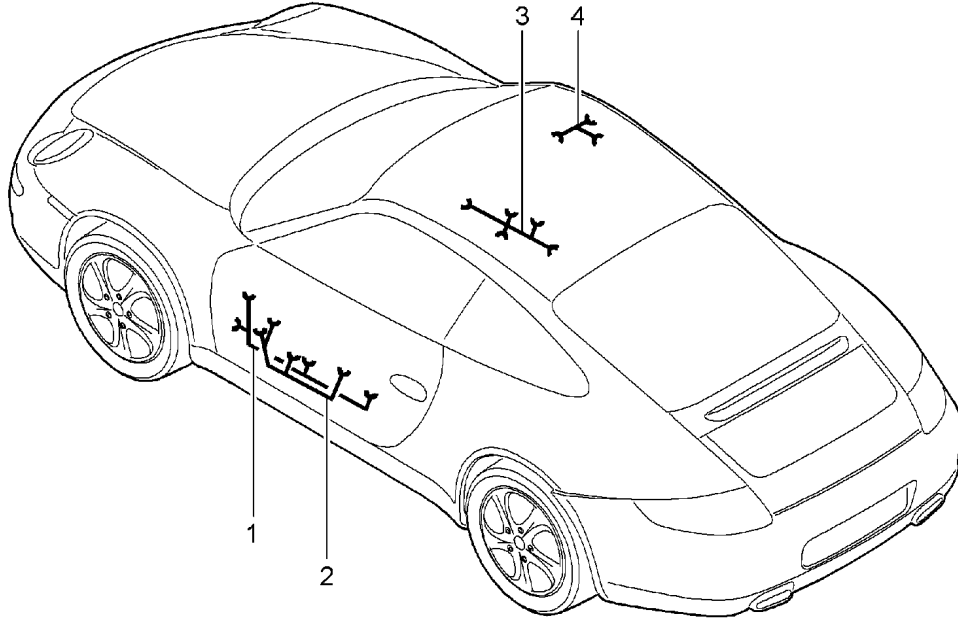

Model: 997 05

Model life 2005>>2008