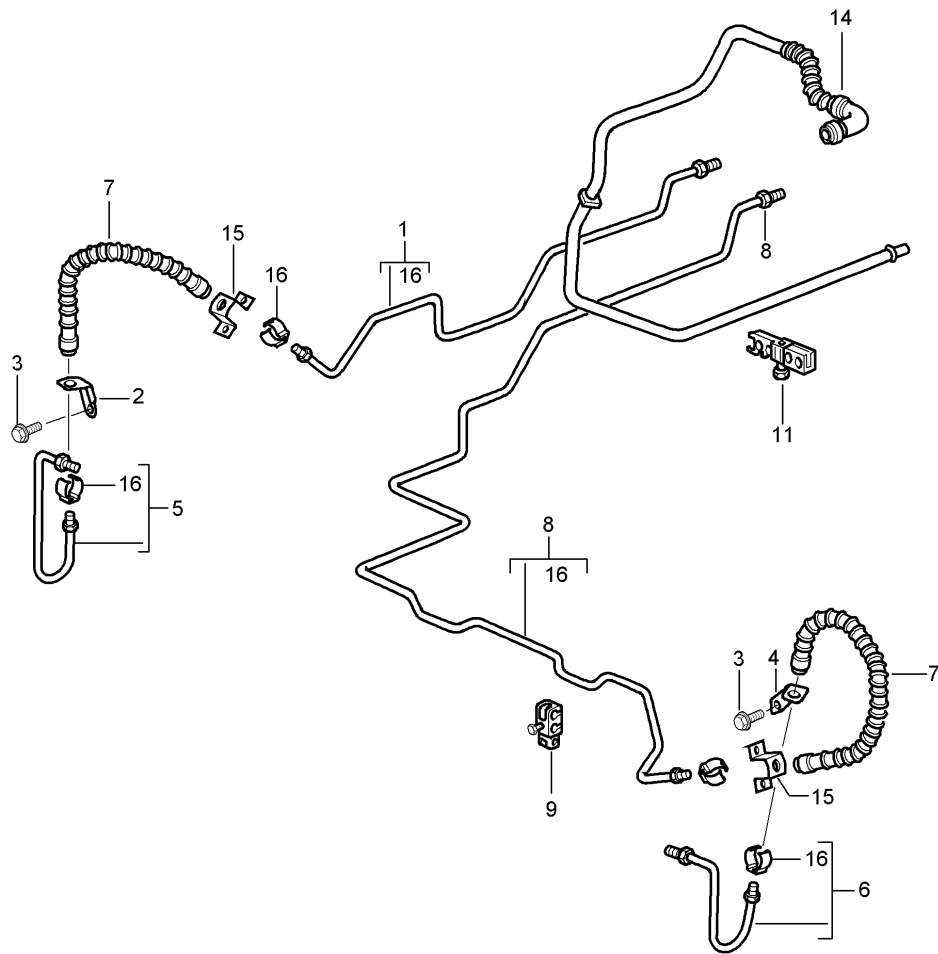

Model: 997 05 Model life 2005>>2008

Pos	Part Number	Description	Remark	Qty	Model
				1	CARRERA 4S
				1	TARGA
				1	TARGA S
10	997 355 753 00	Reinforcement		1	
11	997 355 752 00	Seal		1	
12	900 380 015 09	Hexagon nut M 6		3	
		Discontinued part			
(12)	900 380 015 01	Hexagon nut M 6		3	
13	997 355 650 00	Intermediate piece		1	
14	996 355 545 00	Bracket		3	
15	996 355 549 00	Bracket		1	
16	996 355 547 01	Bracket		2	
17	996 355 543 00	Bracket		1	
18	997 355 177 01	Brake line		1	
19	997 355 179 01	Brake line		1	
		Discontinued part			
19	997 355 179 10	Brake line		1	
		Discontinued part			
19	997 355 179 11	Brake line		1	
21	996 355 760 31	Connecting piece		1	
22	997 355 571 01	Vacuum line		1	
-	999 702 289 40	Grommet		1	
		Wheel housing			
23	999 651 331 40	Cable holder		5	
24	997 355 331 00	retaining spring for Brake hose		X	

Model: 997 05

Model life 2005>>2008