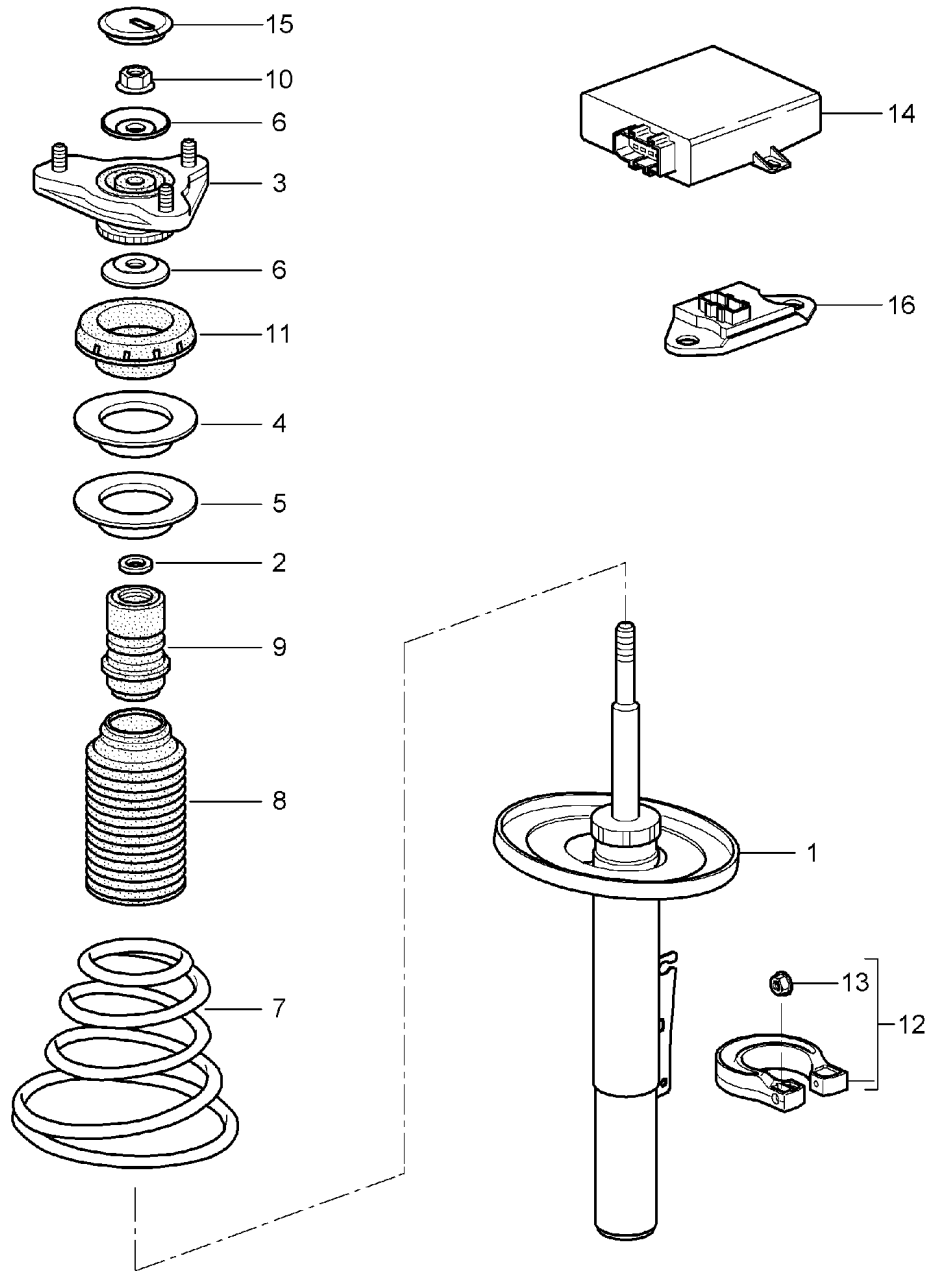

Model: 997 05

Model life 2005>>2008