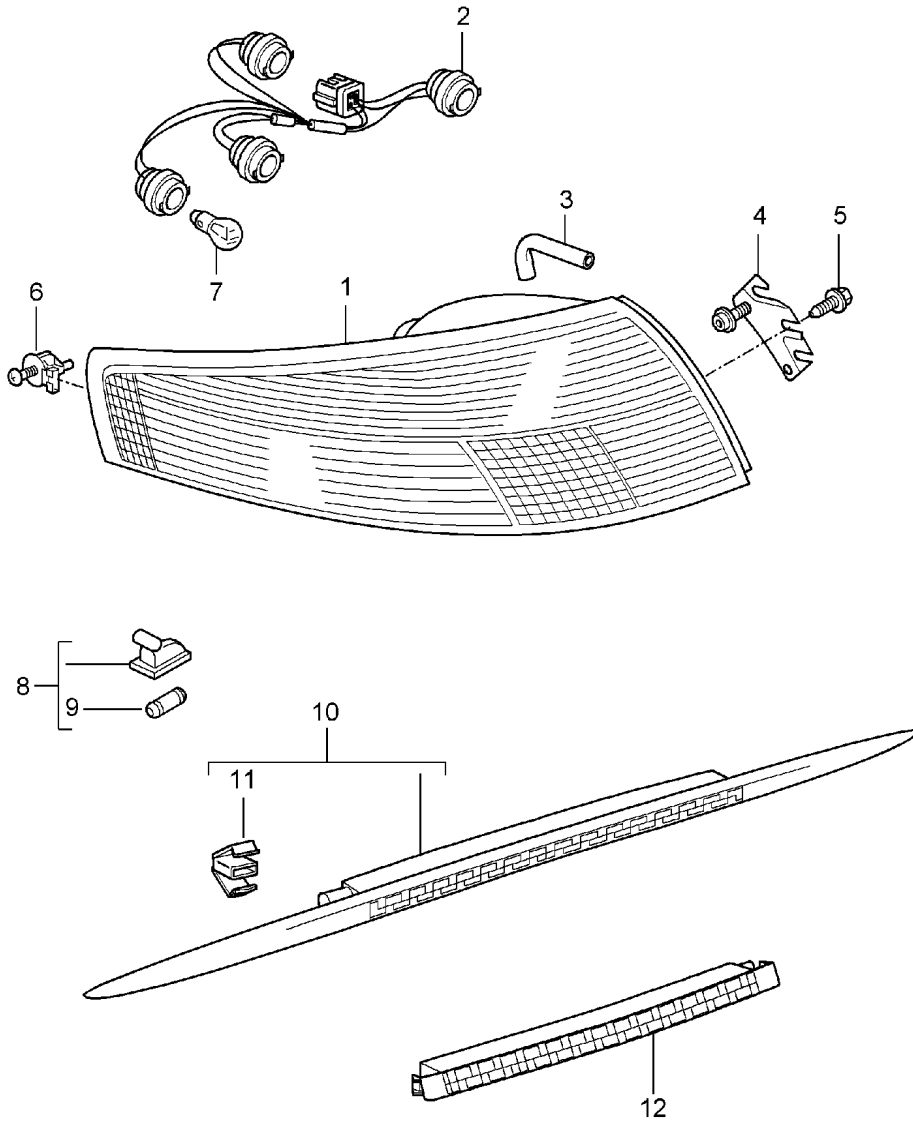

Model: 997 05

Model life 2005>>2008

Model: 997 05

Model life 2005>>2008

Pos	Part Number	Description	Remark	Qty	Model
		Rear light			
		Licence plate light			
		Additional brake light			
1	997 631 485 03	Tail light housing	left	1	
(1)	997 631 486 03	Tail light housing	right	1	
(1)	997 631 981 00	Rear light (complete)	left	1	PR:XXF
(1)	997 631 982 00	D - MJ 2008>> - MJ 2008 Rear light (complete)	right	1	PR:XXF
		D - MJ 2008>> - MJ 2008			
2	997 631 436 00	Wire set		2	
3	997 631 451 00	ventilation union		4	
4	997 631 463 01	Bracket	left	1	
(4)	997 631 464 01	Bracket	right	1	
5	900 146 075 09	Screw M 6 X 12		2	
6	997 631 471 00	Support		2	
7	900 631 018 90	bulb 21 W white		1	
7	900 631 021 90	Back-up light bulb 21 W yellow		1	
7	900 631 022 90	Turn signal indicator bulb 21/5 W		1	
7	900 631 017 90	Tail light bulb 21/4 W		1	
7	900 631 017 91	Rear fog light Tail light bulb 21/4 W		1	
8	997 631 620 01	Brake light Tail light		2	
8	997 631 620 02	Licence plate light Discontinued part		2	
9	900 631 025 90	Licence plate light bulb 12V 5W		2	
10	997 631 050 04	Additional brake light		1	COUPE/TARGA
(10)	997 631 054 03	Additional brake light		1	CABRIO
11	997 631 203 00	Clip		6	COUPE/TARGA
12	997 631 051 01	Additional brake light in Spoiler		1	
		See technical information GR. 9 , NR. 8/04 No longer use the part here			
12	997 631 051 02	Additional brake light in Spoiler		1	
		No longer use the part here			
12	997 631 051 04	Additional brake light in Spoiler		1