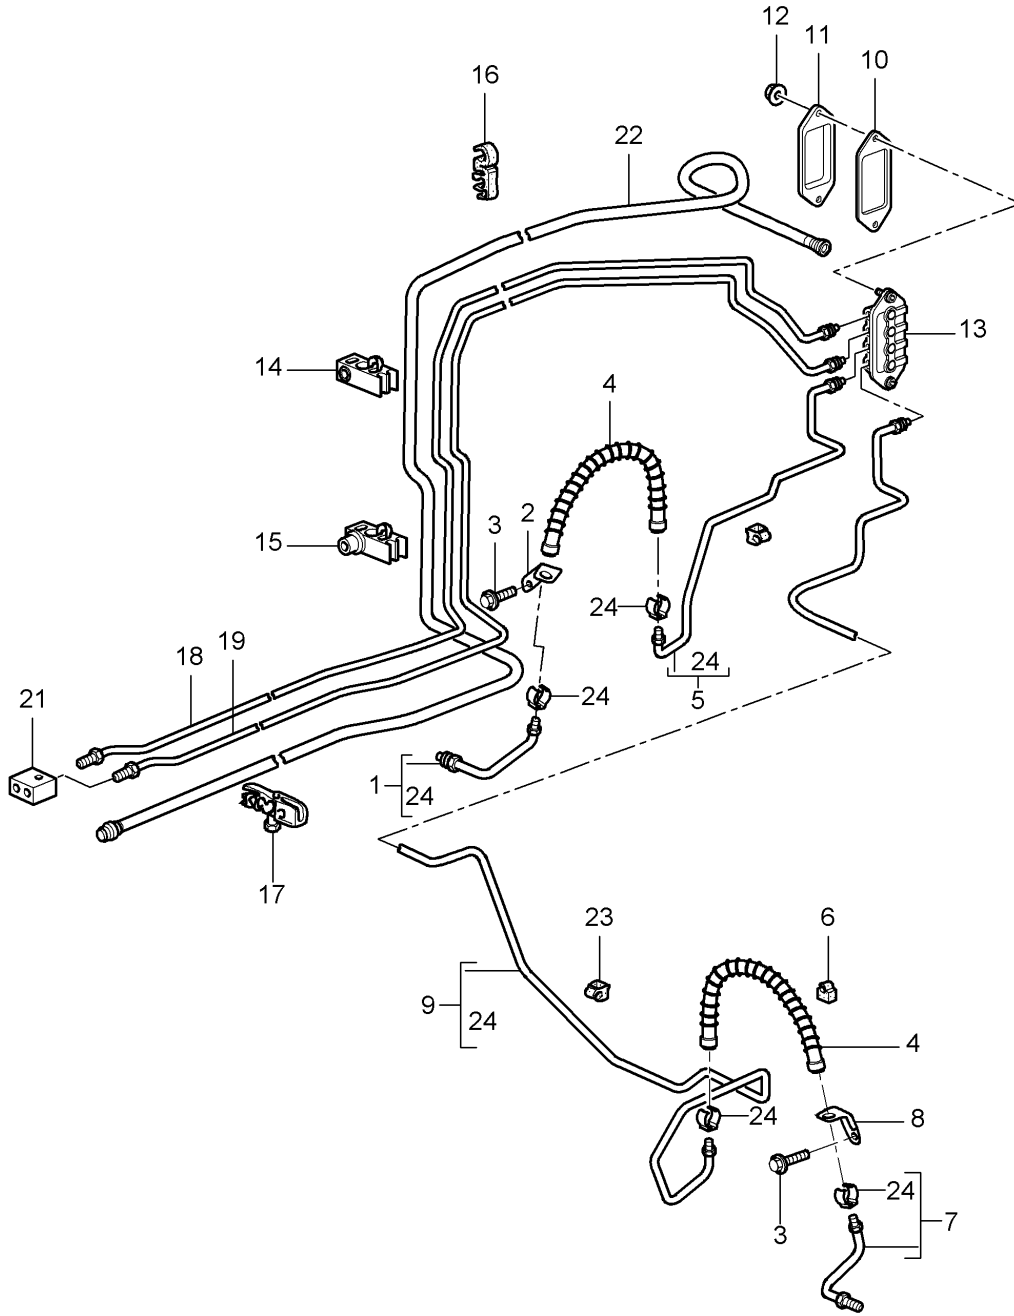

Model: 997 05

Model life 2005>>2008