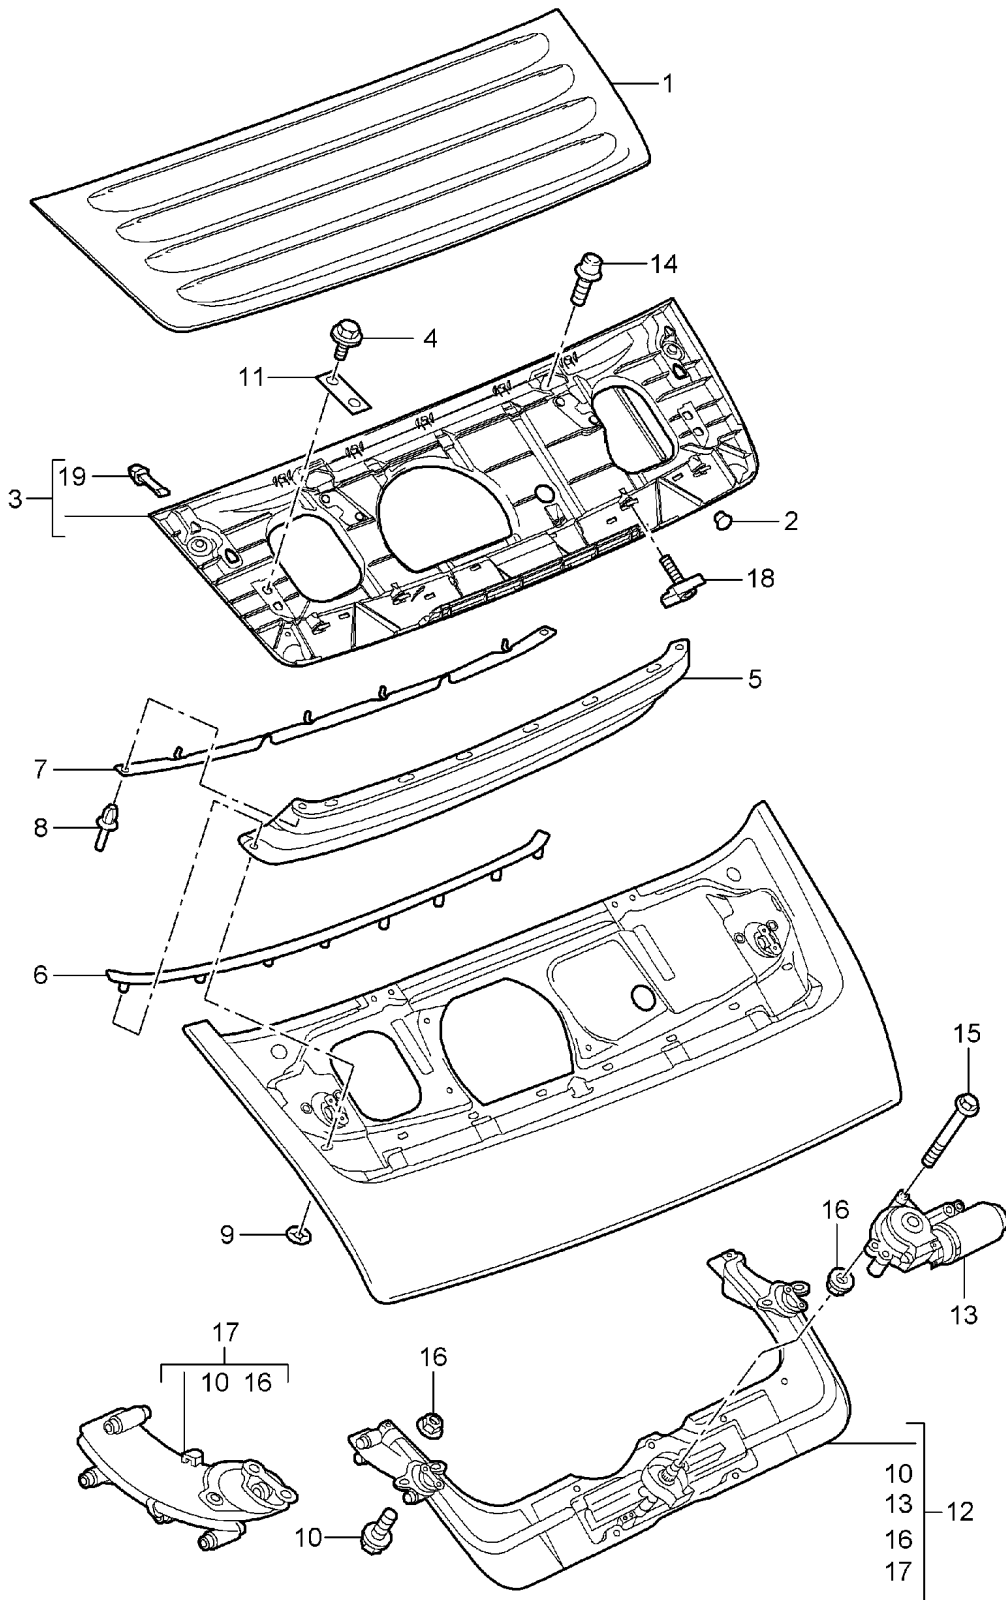

Model: 997 05

Model life 2005>>2008

Model: 997 05 Model life 2005>>2008

Pos	Part Number	Description	Remark	Qty	Model
1	997 512 241 00	Rear spoiler Upper part Spoiler Discontinued part		1	
	997 512 241 00 G2X	primed			
1	997 512 241 01	Upper part		1	
2	996 512 212 00	Bungs		4	
3	997 512 205 00	Spoiler Discontinued part		1	COUPE
(3)	997 512 205 04	Spoiler D >> - MJ 2008		1	COUPE
(3)	997 512 205 08	Spoiler D - MJ 2009>>		1	COUPE
(3)	997 512 205 06	Spoiler D >> - MJ 2008		1	COUPE PR:X51
(3)	997 512 205 05	Spoiler D >> - MJ 2008		1	CABRIO/TARGA
(3)	997 512 205 07	Spoiler Lower part D >> - MJ 2008		1	PR:X51 CABRIO/TARGA
-	999 703 488 40	Stop buffer 5,9 X 11,5 X 16		2	
4	900 075 490 09	Hexagon bolt M 6 X 8		4	
5	996 512 250 00	rear panel		1	
6	996 512 163 00	Rail	lower	1	
7	996 512 164 00	Rail	upper	1	
8	999 591 712 40	Spreader rivet 6,0 X 12,0		2	
9	999 591 974 07	Clamping washer 5,0		8	
10	999 073 382 01	Bolt with washer M 6 X 20		10	
11	996 512 757 00	Underlay		2	
12	997 512 109 00	Driving mechanism		1	COUPE
(12)	997 512 109 02	Driving mechanism		1	CABRIO/TARGA
-		Driving mechanism with: Wire set also use: Pos. 19 + 20			
13	996 624 151 00	Electric motor		1	
14	900 067 273 09	Bolt with washer M 6 X 16		4	
15	900 074 364 02	Hexagon bolt M 5 X 55		3	
16	900 377 009 01	Hexagon nut		32	
17	997 512 911 00	Toggle catch		1	
18	997 512 255 00	retainer for spoiler		4	
19	999 911 738 40	Adhesive film		2	
20	997 512 781 00	Filler piece		1