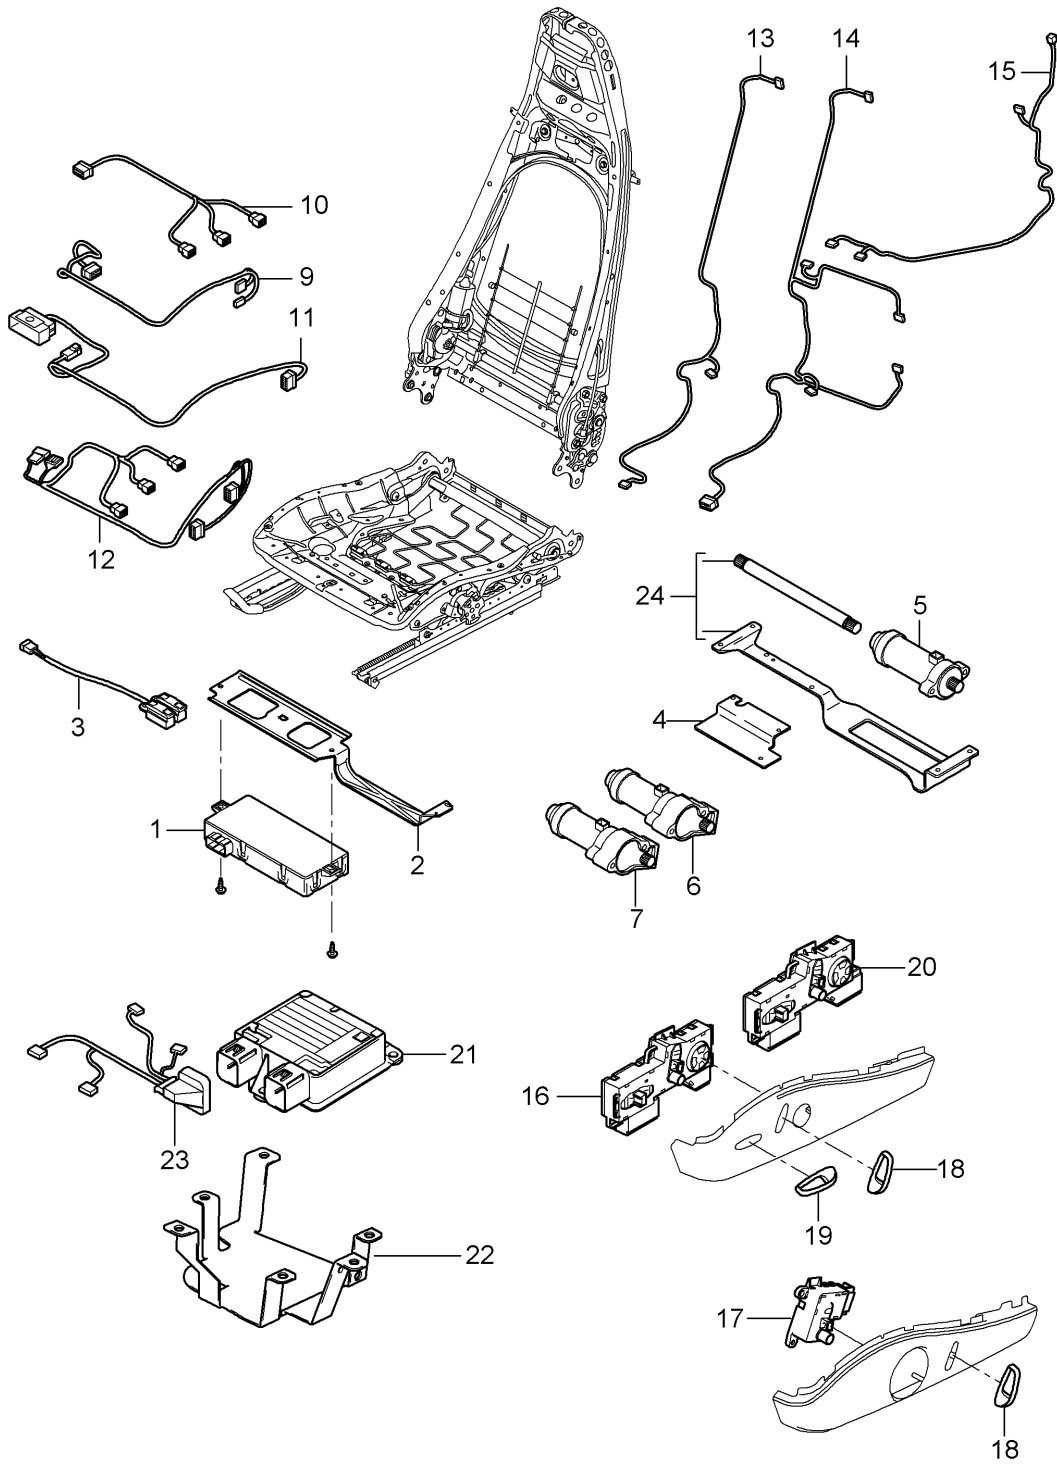

Model: 997 05

Model life 2005>>2008