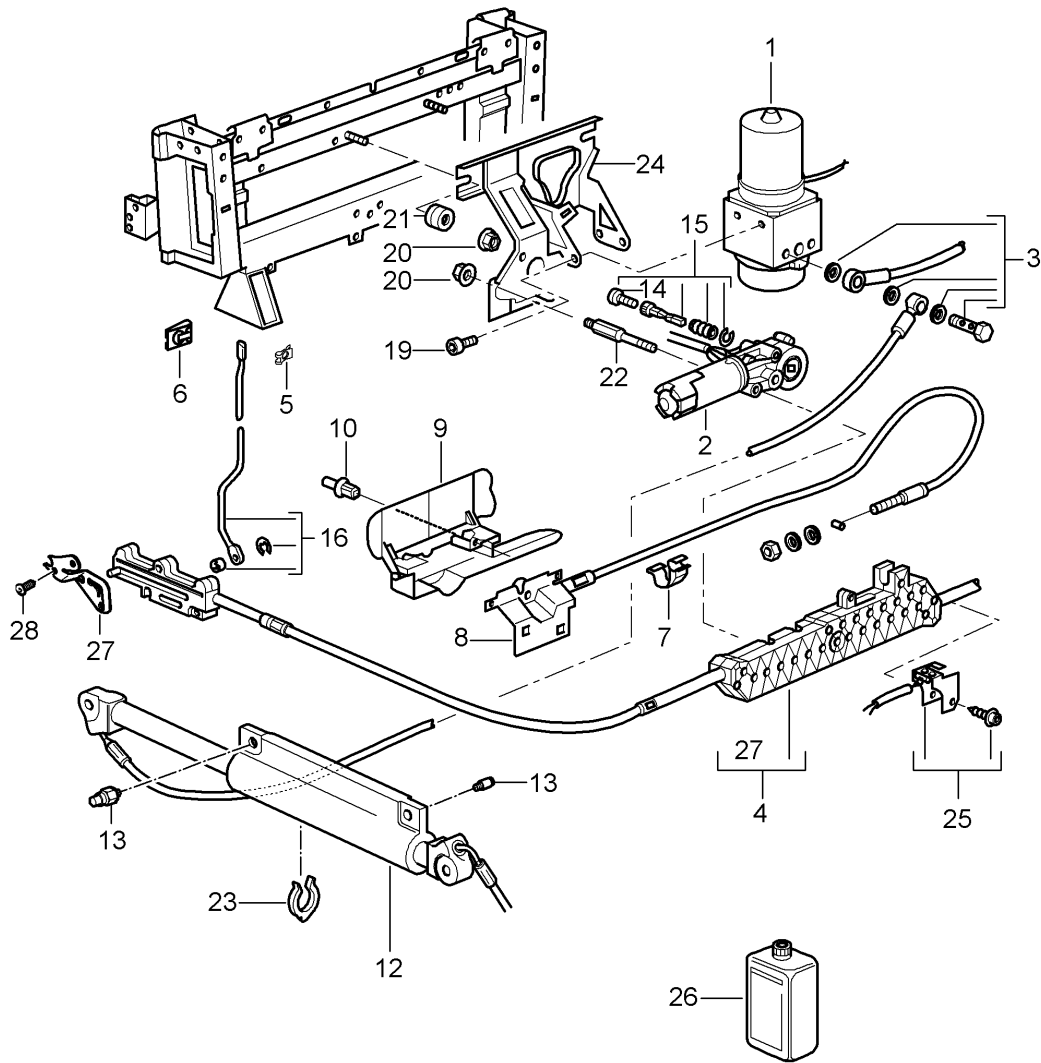

Model: 997 05

Model life 2005>>2008

Model: 997 05

Model life 2005>>2008

Pos	Part Number	Description	Remark	Qty	Model
		Convertible top			
		Driving mechanism			
		Hydraulic			
1	996 561 307 02	Pump		1	
2	996 561 933 01	Engine		1	
3	996 561 573 00	Banjo bolt		2	
4	996 561 021 04	Driving mechanism		1	
5	999 166 054 02	Sl-lock		2	
		Discontinued part			
5	999 166 054 01	Sl-lock		2	
6	999 703 235 01	Bonded rubber buffer		2	
7	999 507 683 40	Cable holder		X	
8	996 561 065 01	Locking mechanism		1	
9	996 561 265 03	Trim		1	
10	999 591 941 40	Spreader rivet		X	
12	996 561 945 02	cylinder		2	
13	996 561 245 00	Pin		1	
14	996 561 671 00	Screw		1	
15	996 561 673 01	repair set		1	
16	996 561 229 00	slide rod	left	1	
16	996 561 230 00	slide rod	right	1	
22	996 561 863 01	Threaded pin		3	
23	996 561 281 00	Clamping ring		2	
24	996 561 207 01	Retainer for pump		1	
		convertible top stowage box			
		Driving mechanism			
25	996 561 165 00	Micro switch		1	
25	996 561 165 01	Micro switch		1	
26	000 043 204 89	Oil		X	
		250 ML			
27	996 561 221 00	Knock-out lever	left	1	
(27)	996 561 222 00	Knock-out lever	right	1	
		gate guide			
28	999 919 205 09	Torx screw		2	
		M6x12