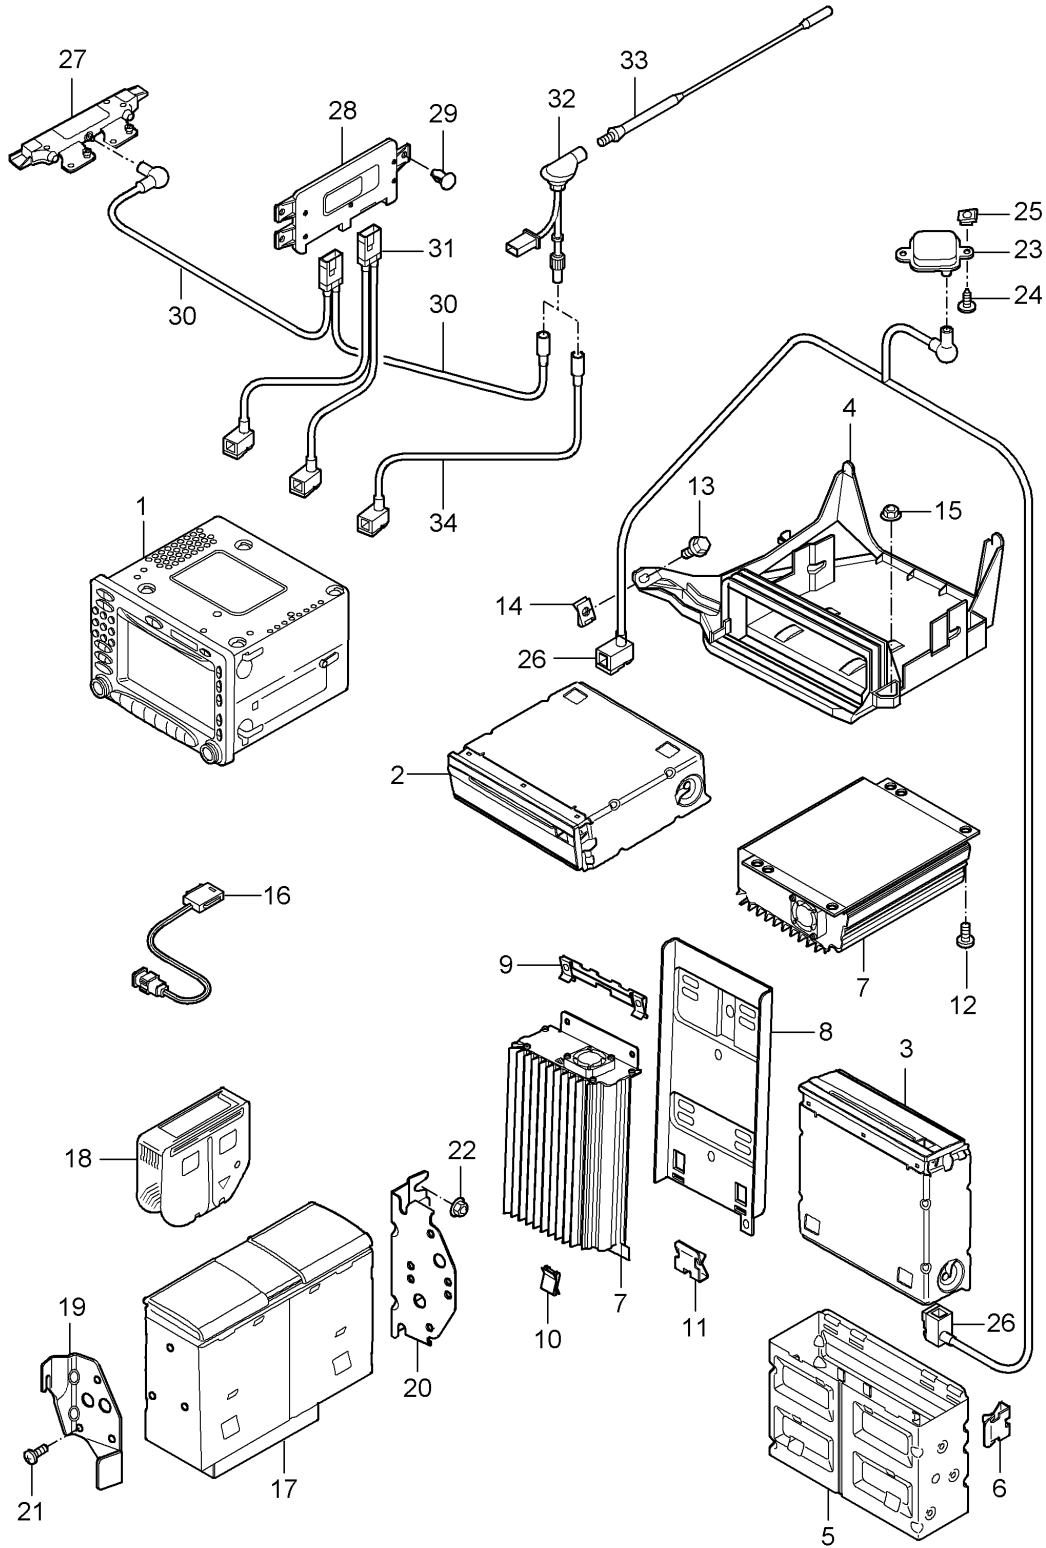

Model: 997 05

Model life 2005>>2008