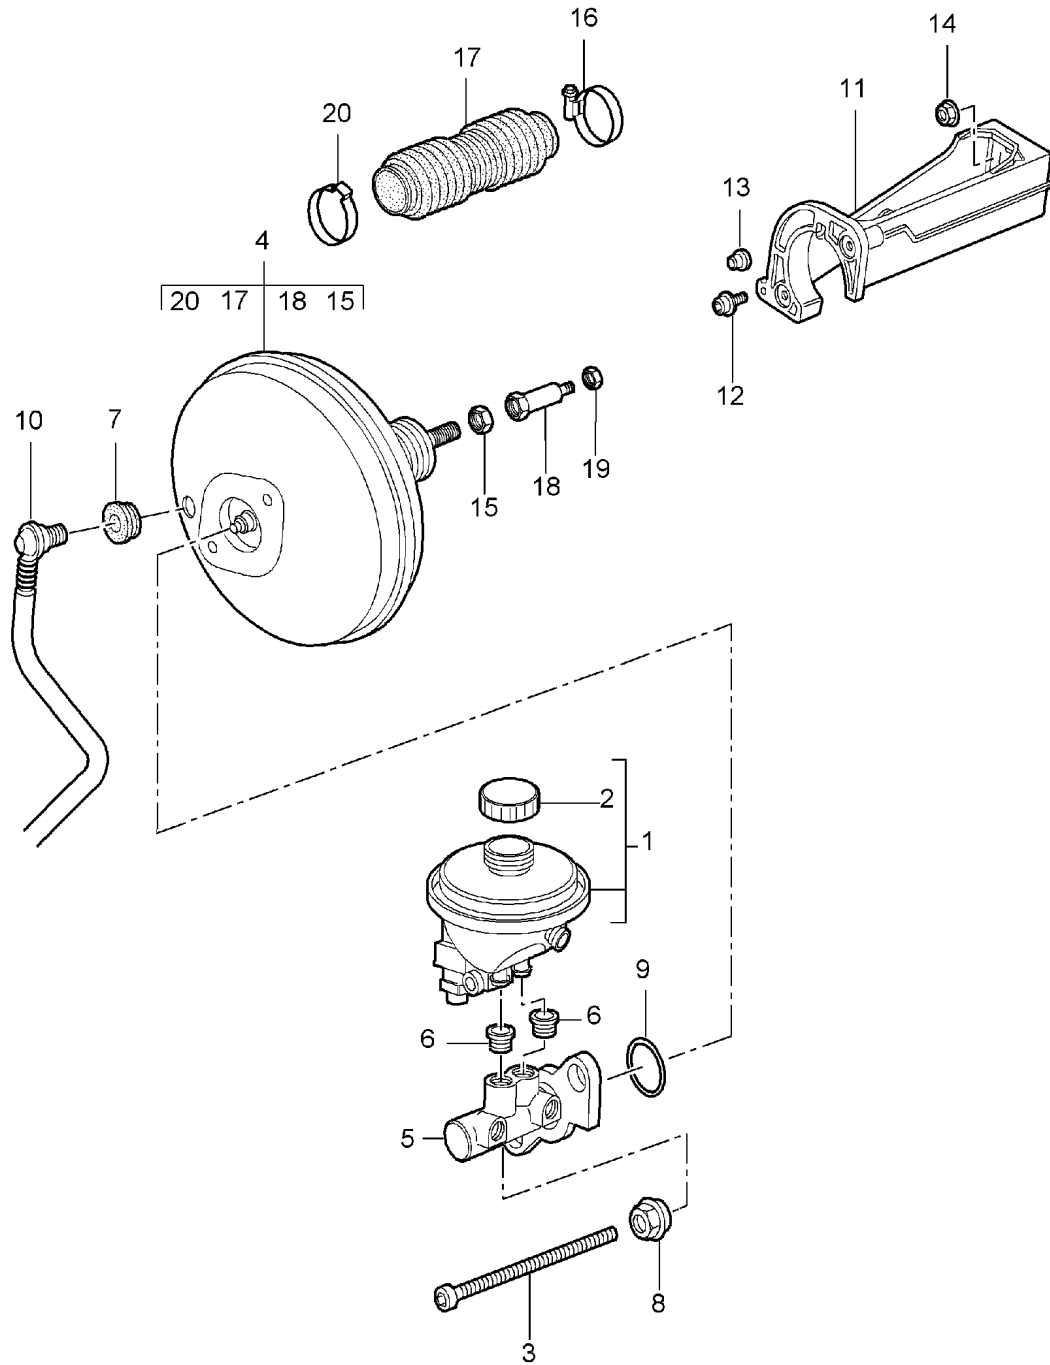

Model: 997 05

Model life 2005>>2008