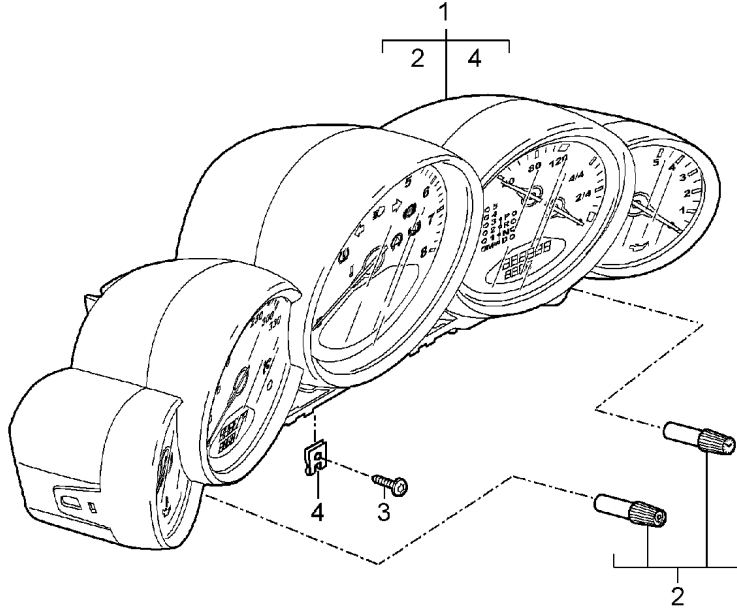

Model: 997 05

Model life 2005>>2008