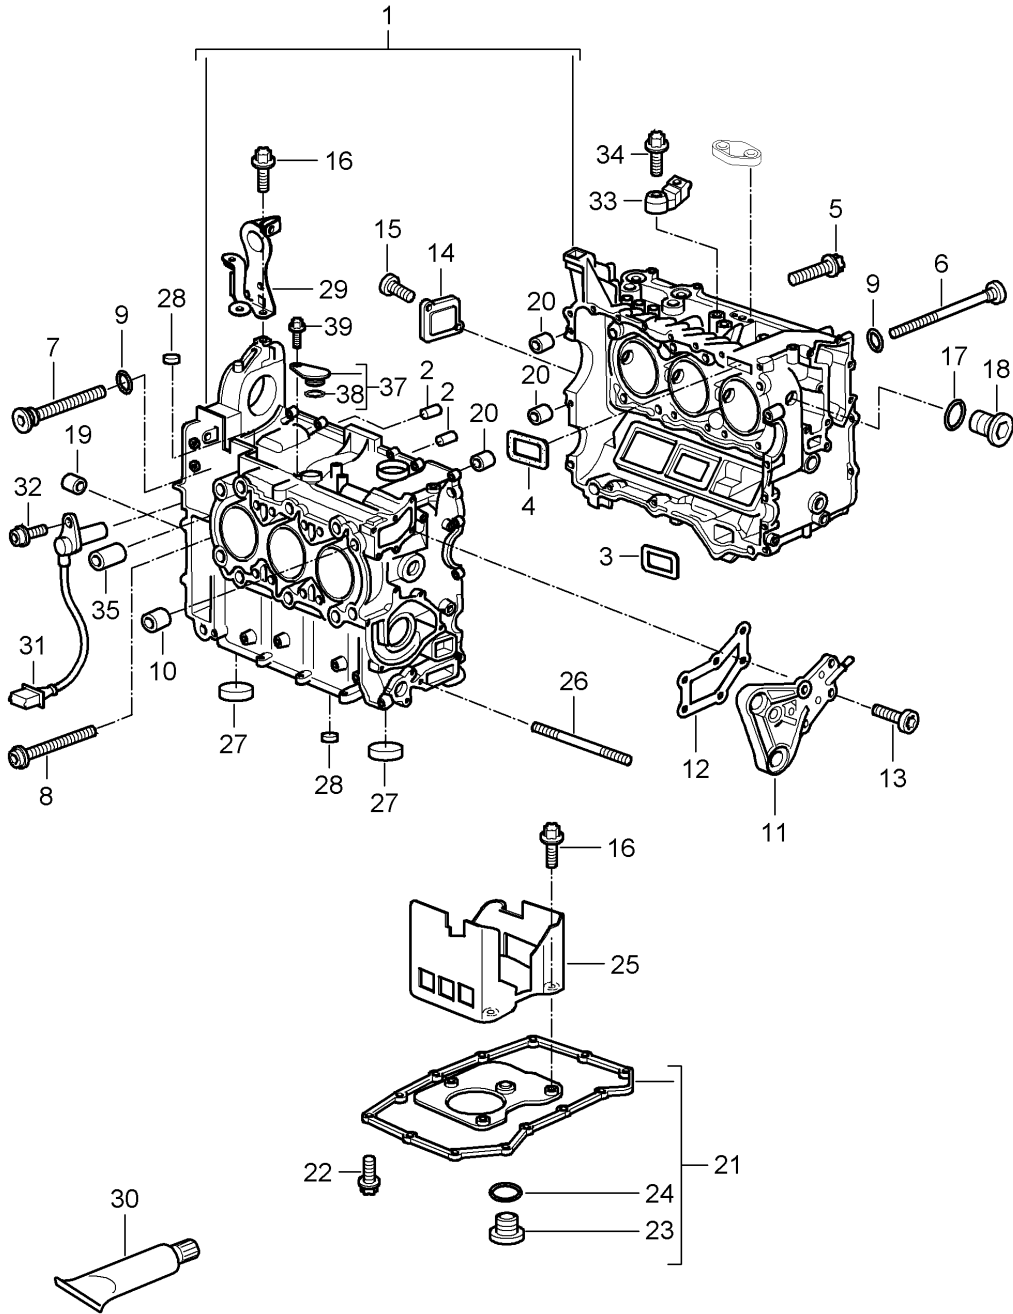

Model: 997 05

Model life 2005>>2008

Model: 997 05 Model life 2005>>2008

Pos	Part Number	Description	Remark	Qty	Model
1	997 101 001 06	Crankcase housing		1	9701,9605
(1)	996 101 901 07	Crankcase housing		1	9701
2	996 101 253 00	Crankcase housing dowel sleeve for Bearing housing		2	9605
3	996 101 361 51	Seal		1	
4	996 101 363 50	Seal		1	
5	900 385 270 04	Torx screw M 6 X 35		19	
(5)	999 385 004 09	Torx screw BM 6 X 35 blue Coated		4	
(5)	999 385 004 01	D >> - MJ 2007 Torx screw BM 6 X 35 white Coated		4	
6	996 101 219 52	D - MJ 2008>> Screw 9 X 150		1	
7	996 101 229 00	Screw M 9 X 94		1	
8	996 101 203 00	Screw M 9 X 94		1	
9	999 701 789 40	O-ring 12 X 2		2	
10	999 095 043 01	dowel sleeve 17P 6 X 18,5	also use: 000 043 300 13	X 4	
11	997 101 021 00	End cap Cyl. 1 - 3		1	
12	996 101 331 50	Seal		1	
13	900 378 103 01	Hexagon bolt M 6 X 20		6	
14	996 101 016 00	End cap Cyl. 4 - 6		1	
15	999 073 344 01	flat round head bolt M 6 x 20		2	
16	900 385 009 01	Torx screw M 6 X 16		5	
17	900 123 147 30	seal ring A 27 X 32		1	
18	900 219 017 30	sealing plug M 27 X 2		1	
19	014 301 153 B	dowel sleeve 13 X 16 X13,5		2	
20	996 101 253 52	dowel sleeve		3	
21	996 107 031 55	oil sump Discontinued part		1	
(21)	996 107 031 57	oil sump Discontinued part		1	
(21)	996 107 031 58	oil sump		1	
22	900 385 019 01	Torx screw M 6 X 20		13	
23	900 219 009 30	sealing plug M 18 X 1,5		1	
24	900 123 106 30	seal ring A 18 X 24		1	
25	997 107 243 00	filler plate		1	
26	999 218 110 09	Threaded pin M 10 X 102		4