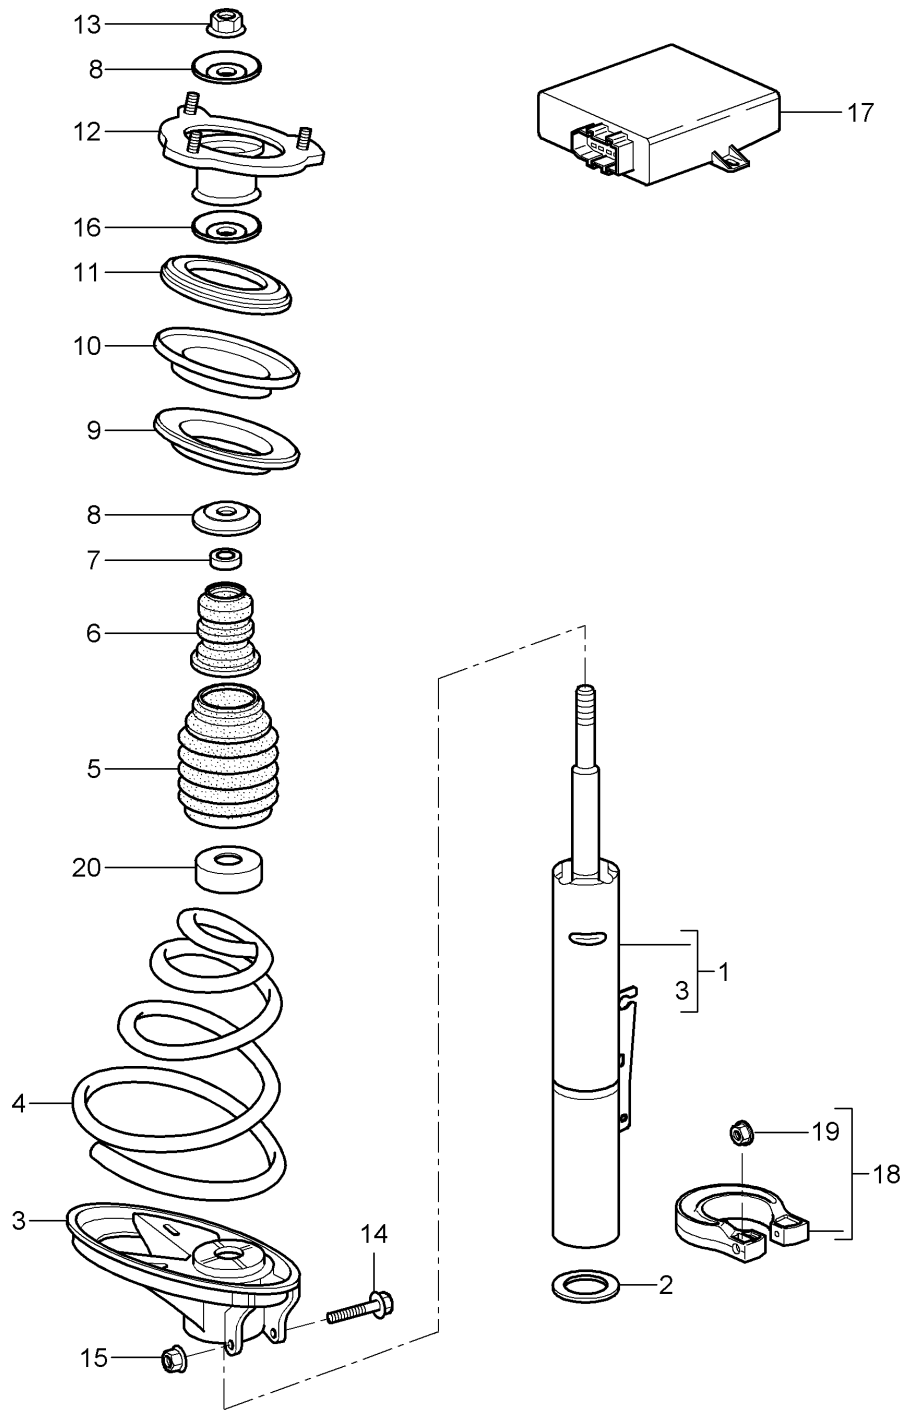

Model: 997 05

Model life 2005>>2008

Pos	Part Number	Description	Remark	Qty	Model
16	997 606 111 01	Acceleration sensor for bodywork		2	
17	997 606 212 00	Bracket Accelerator sensor D >> - MJ 2006		1	
(17)	997 606 212 01	Discontinued part Bracket Accelerator sensor D - MJ 2007>>		1	

Model: 997 05

Model life 2005>>2008