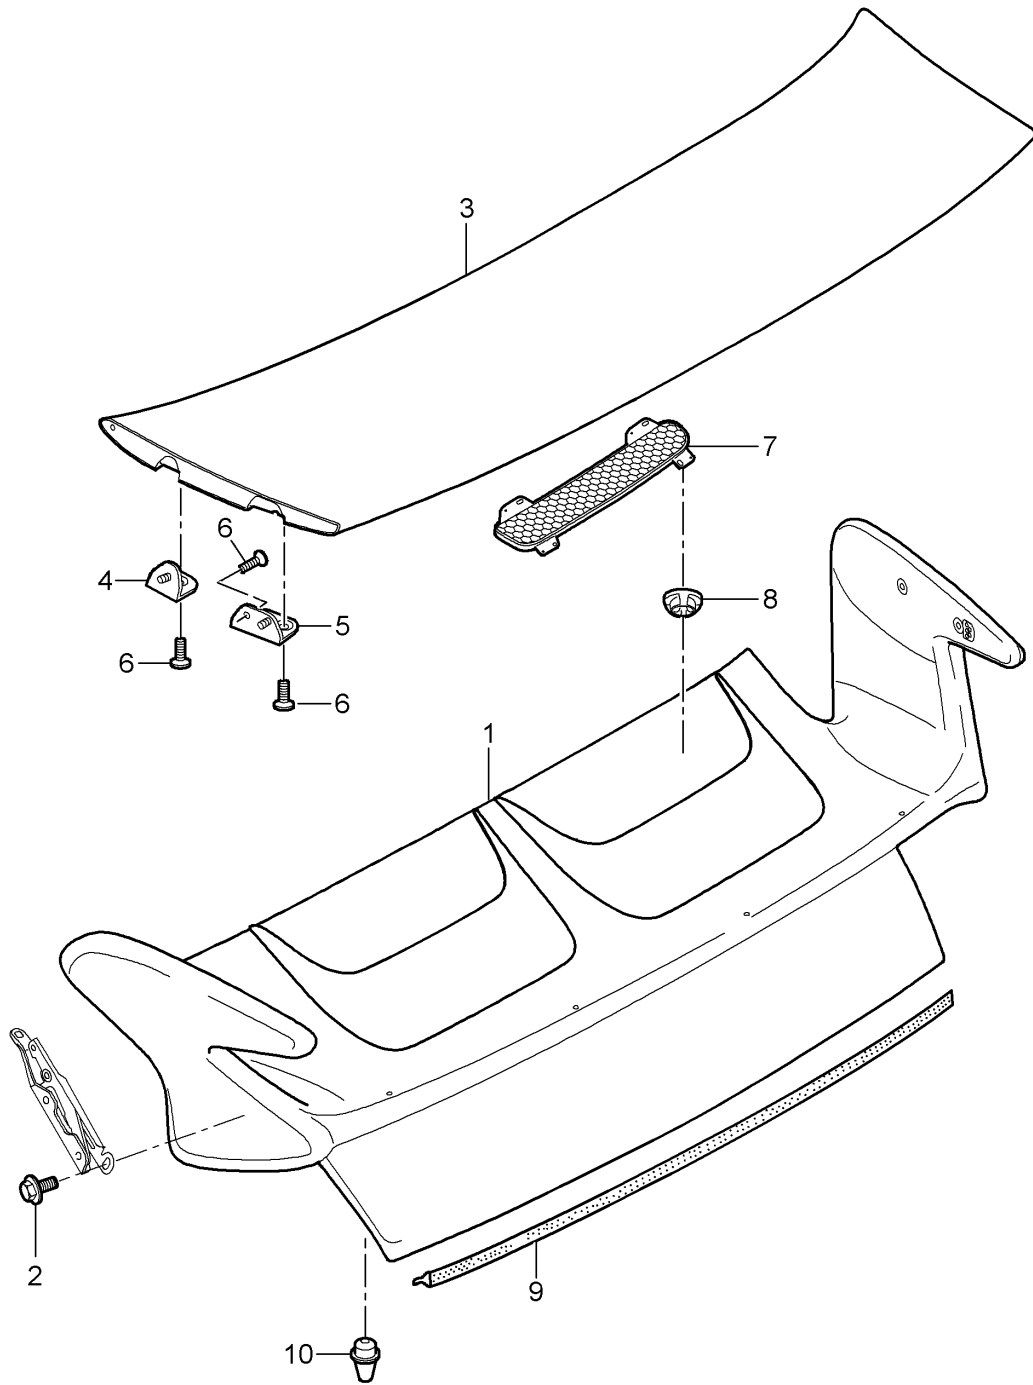

Model: 997 05 Model life 2005>>2008

Pos	Part Number	Description	Remark	Qty	Model
1	997 512 241 00	Rear spoiler Upper part Spoiler Discontinued part		1	
	997 512 241 00 G2X	primed			
1	997 512 241 01	Upper part		1	
2	996 512 212 00	Bungs		4	
3	997 512 205 00	Spoiler Discontinued part		1	COUPE
(3)	997 512 205 04	Spoiler D >> - MJ 2008		1	COUPE
(3)	997 512 205 08	Spoiler D - MJ 2009>>		1	COUPE
(3)	997 512 205 06	Spoiler D >> - MJ 2008		1	COUPE PR:X51
(3)	997 512 205 05	Spoiler D >> - MJ 2008		1	CABRIO/TARGA
(3)	997 512 205 07	Spoiler Lower part D >> - MJ 2008		1	PR:X51 CABRIO/TARGA
-	999 703 488 40	Stop buffer 5,9 X 11,5 X 16		2	
4	900 075 490 09	Hexagon bolt M 6 X 8		4	
5	996 512 250 00	rear panel		1	
6	996 512 163 00	Rail	lower	1	
7	996 512 164 00	Rail	upper	1	
8	999 591 712 40	Spreader rivet 6,0 X 12,0		2	
9	999 591 974 07	Clamping washer 5,0		8	
10	999 073 382 01	Bolt with washer M 6 X 20		10	
11	996 512 757 00	Underlay		2	
12	997 512 109 00	Driving mechanism		1	COUPE
(12)	997 512 109 02	Driving mechanism		1	CABRIO/TARGA
-		Driving mechanism with: Wire set also use: Pos. 19 + 20			
13	996 624 151 00	Electric motor		1	
14	900 067 273 09	Bolt with washer M 6 X 16		4	
15	900 074 364 02	Hexagon bolt M 5 X 55		3	
16	900 377 009 01	Hexagon nut		32	
17	997 512 911 00	Toggle catch		1	
18	997 512 255 00	retainer for spoiler		4	
19	999 911 738 40	Adhesive film		2	
20	997 512 781 00	Filler piece		1	

Model: 997 05

Model life 2005>>2008