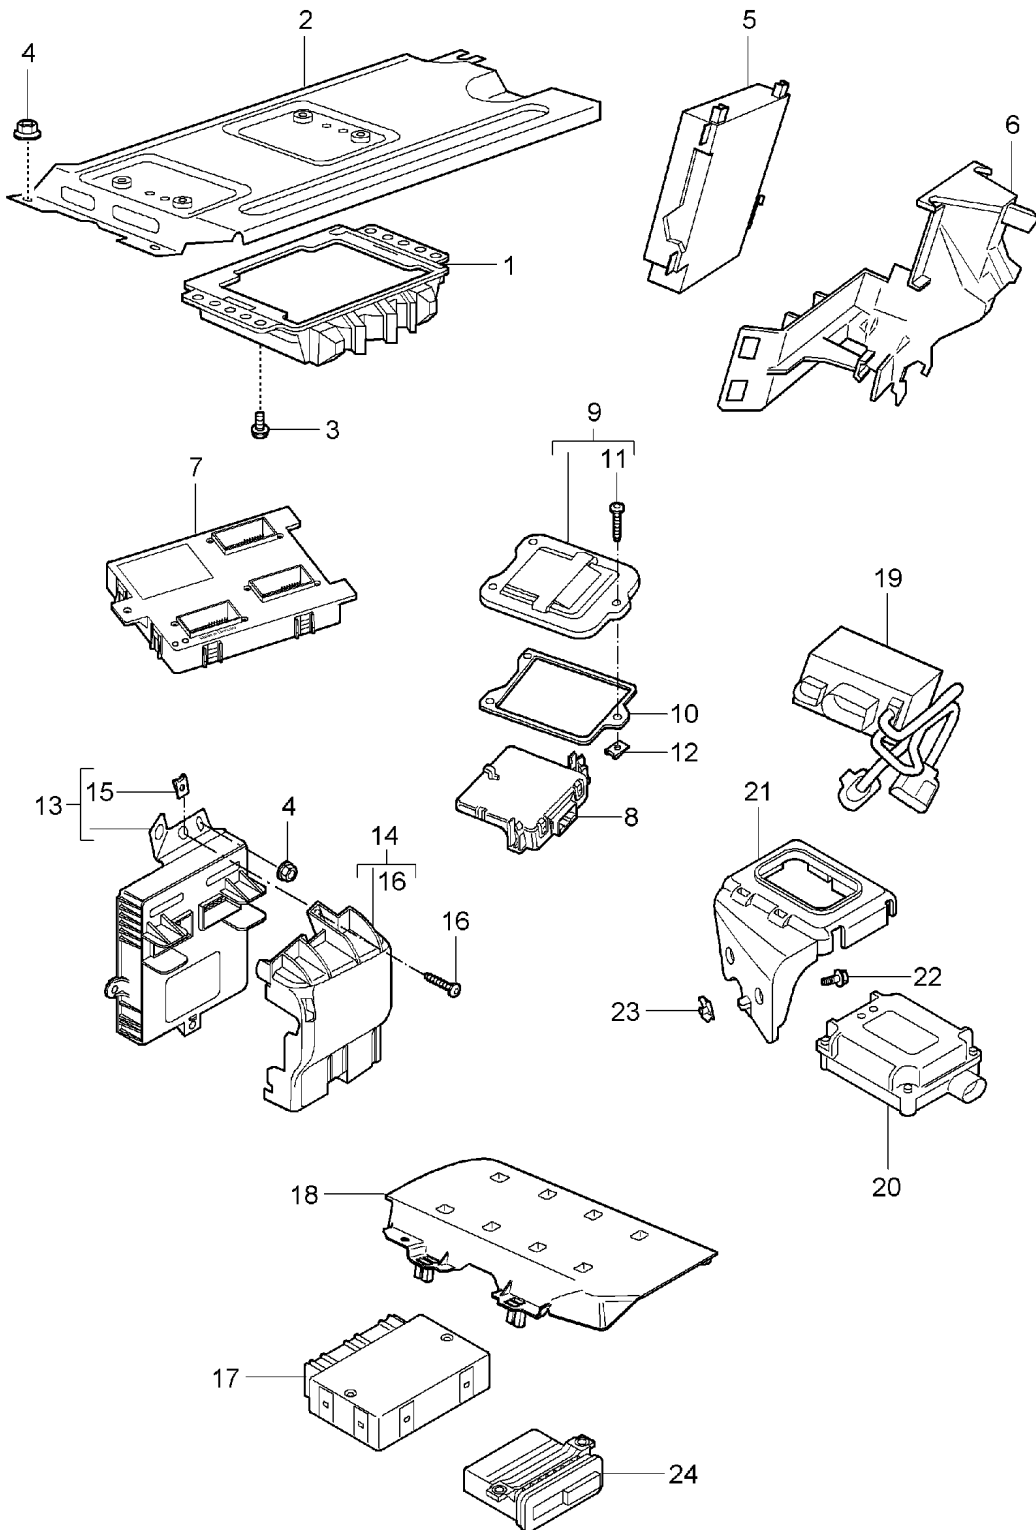

Model: 997 05

Model life 2005>>2008

Model: 997 05

Model life 2005>>2008

Pos	Part Number	Description	Remark	Qty	Model
1	997 618 601 05	Control units Control unit - dme - D - MJ 2005>> - MJ 2005		1	
1	997 618 601 05	Control unit - dme - D - MJ 2006>>		1	PR:-660
1	997 618 603 05	Control unit - dme - D - MJ 2005>>		1	PR:660
(1)	996 618 150 01	Control unit for fuel pump		1	CARRERA 4/4S PR:664
-	999 919 125 09	Hexagon bolt 6,0 X 16,0 for Control unit Fuel pump		2	CARRERA 4/4S PR:664
2	996 618 129 01	Retainer for control units - dme -		1	COUPE/TARGA
(2)	996 618 131 00	Retainer for control units - dme -		1	CABRIO
3	900 378 036 01	Hexagon bolt M 6 X 12		4	COUPE/TARGA
(3)	999 073 228 09	panel screw 4,8 X 13		X	CABRIO
4	999 084 629 01	Hexagon nut M 6		3	COUPE/TARGA
5	997 618 180 14	Control unit Tiptronic		1	PR:249
6	996 618 257 01	Retainer for control units Tiptronic		1	PR:249
-		Control unit Targa roof		1	TARGA
-		see illustration: Control unit	811-002	1	CABRIO
-		Convertible top control see illustration:	811-015	1	
7	997 610 102 06	Onboard supply control unit No longer use the part here		1	
7	997 618 516 01	Onboard supply control unit		1	
8	997 610 107 04	Control unit for gateway Gateway		1	
9	997 572 419 03	Cover		1	
10	997 572 221 00	Seal		1	
11	900 143 094 09	panel screw ST 4,8 X 19		3	
12	999 591 855 01	panel nut ST 4,8		3	
13	997 618 511 01	Control unit FRONT luggage compartment		1	PR:-601
(13)	997 610 105 11	Control unit FRONT luggage compartment		1	PR:601
14	997 551 736 00	Cover for control unit		1	CARRERA/S
(14)	997 551 736 01	Cover for control unit		1	CARRERA 4/4S
15	999 507 462 09	panel nut 4,8		1	
16	999 073 061 02	panel screw 4,8 X 16		1	
17	997 618 260 08	Control unit Rear end		1	
18	997 618 371 01	Retainer for control units		1	
19	997 618 436 01	Control unit Cooling air control		1