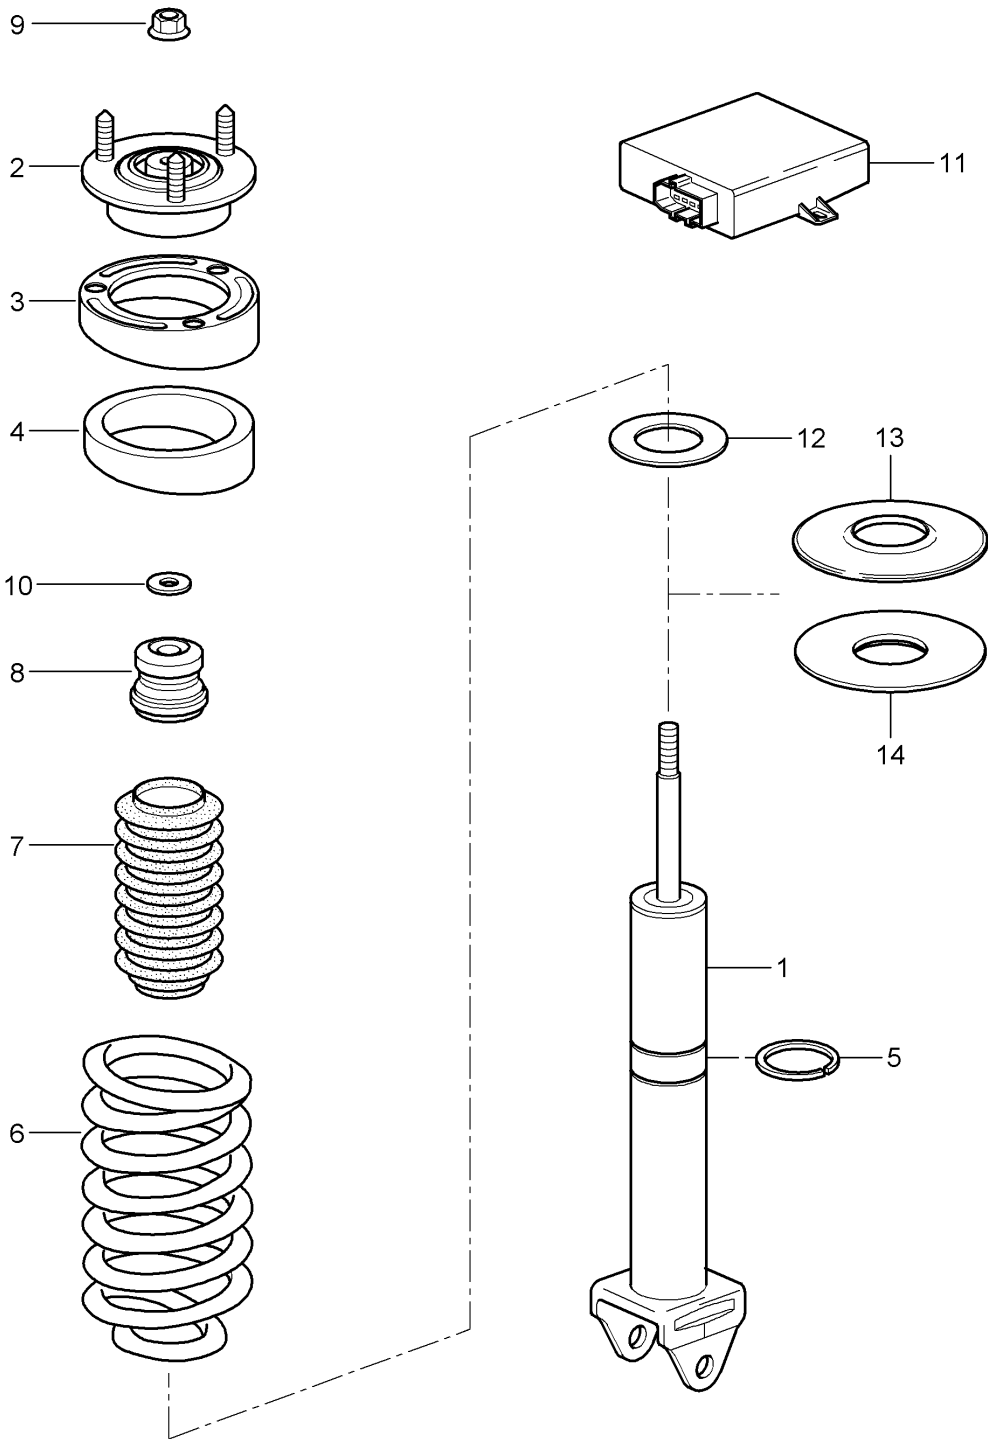

Model: 997 05

Model life 2005>>2008

Pos	Part Number	Description	Remark	Qty	Model
15	997 606 111 01	Acceleration sensor for bodywork		1	
16	997 606 214 00	Bracket Accelerator sensor		1	

Model: 997 05

Model life 2005>>2008