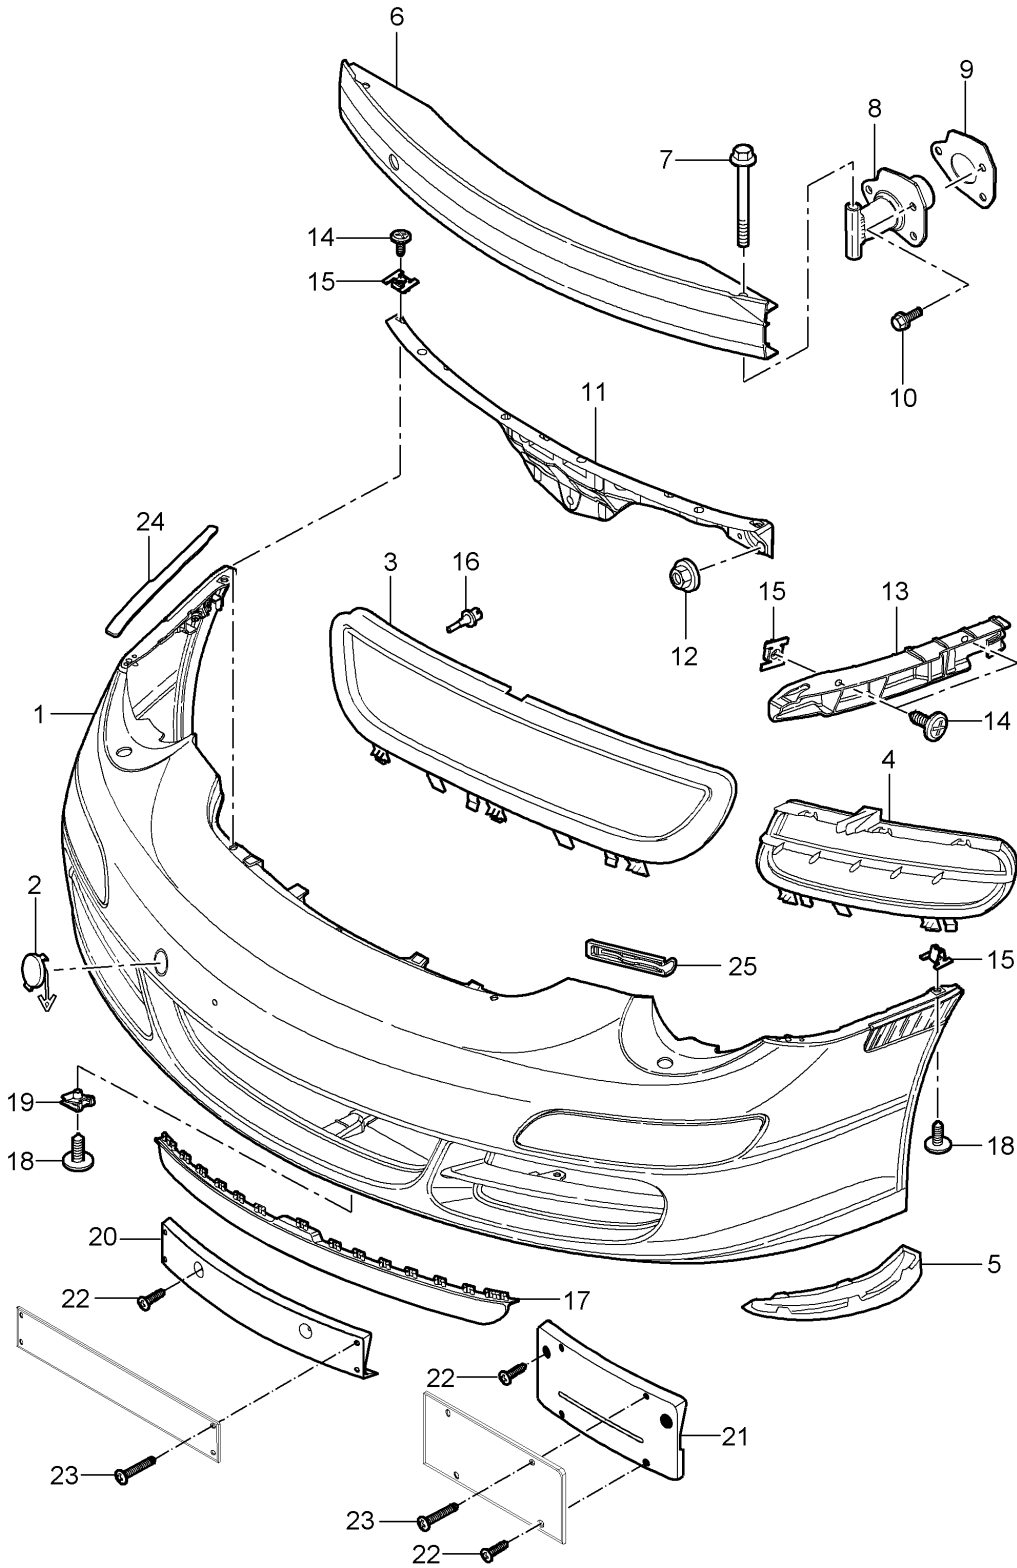

Model: 997 05

Model life 2005>>2008

Model: 997 05 Model life 2005>>2008

Pos	Part Number	Description	Remark	Qty	Model
1	997 505 901 00	bumper Trim Discontinued part	front	1	PR:480
(1)	997 505 901 00 G2X 997 505 901 01	primed Trim Discontinued part		1	PR:288,480
(1)	997 505 901 01 G2X 997 505 901 02	primed Trim Discontinued part		1	PR:249
(1)	997 505 901 02 G2X 997 505 901 03	primed Trim Discontinued part		1	PR:249,288
1	997 505 901 03 G2X 997 505 191 00	primed Trim primed Discontinued part		1	PR:480
1	997 505 191 13	Trim primed		1	PR:480
(1)	997 505 191 01	Trim primed		1	PR:249
(1)	997 505 191 02	Trim primed Discontinued part		1	PR:288,480
(1)	997 505 191 15	Trim primed		1	PR:288,480
(1)	997 505 191 03	Trim primed		1	PR:249,288
(1)	997 505 961 00	Trim		1	PR:XAA
(1)	997 505 961 01	Trim Discontinued part		1	PR:XAA,288
(1)	997 505 961 07	Trim		1	PR:XAA,288
2	997 505 703 00	cover for towing eye		1	
3	997 505 703 00 G2X	primed		1	
3	997 505 541 00	Retaining frame		1	PR:480
(3)	997 505 541 00 01C 997 505 541 01	Satin black Retaining frame	center	1	PR:249
4	997 505 541 01 01C	Satin black	center	1	
4	997 505 563 00	Retaining frame	left	1	
(4)	997 505 563 00 01C 997 505 564 00	Satin black Retaining frame	right	1	
(4)	997 505 564 00 01C	Satin black		1	
(4)	997 505 987 00	Retaining frame	left	1	PR:XAA
(4)	997 505 988 00	Retaining frame	right	1	PR:XAA
5	997 505 525 00	Trim	left	1	
(5)	997 505 525 00 01C 997 505 526 00	Satin black Trim	right	1	
6	997 505 526 00 01C	Satin black		1	
6	997 505 141 02	Bumper carrier		1	
7	900 378 088 09	Hexagon bolt M 12 X 100		2	
8	997 505 319 00	Impact pipe		2	
9	997 505 751 02	Seal		2	
10	900 378 267 09	Shock absorber Bolt with washer M 8 X 30		6	
11	997 505 531 00	retaining strip	center	1	
12	999 076 078 09	Hexagon nut M 6		3	
13	997 505 535 00	retaining strip D >> - MJ 2005	left	1	
13	997 505 535 01	retaining strip D - MJ 2006>>	left	1	
(13)	997 505 536 00	retaining strip	right	1