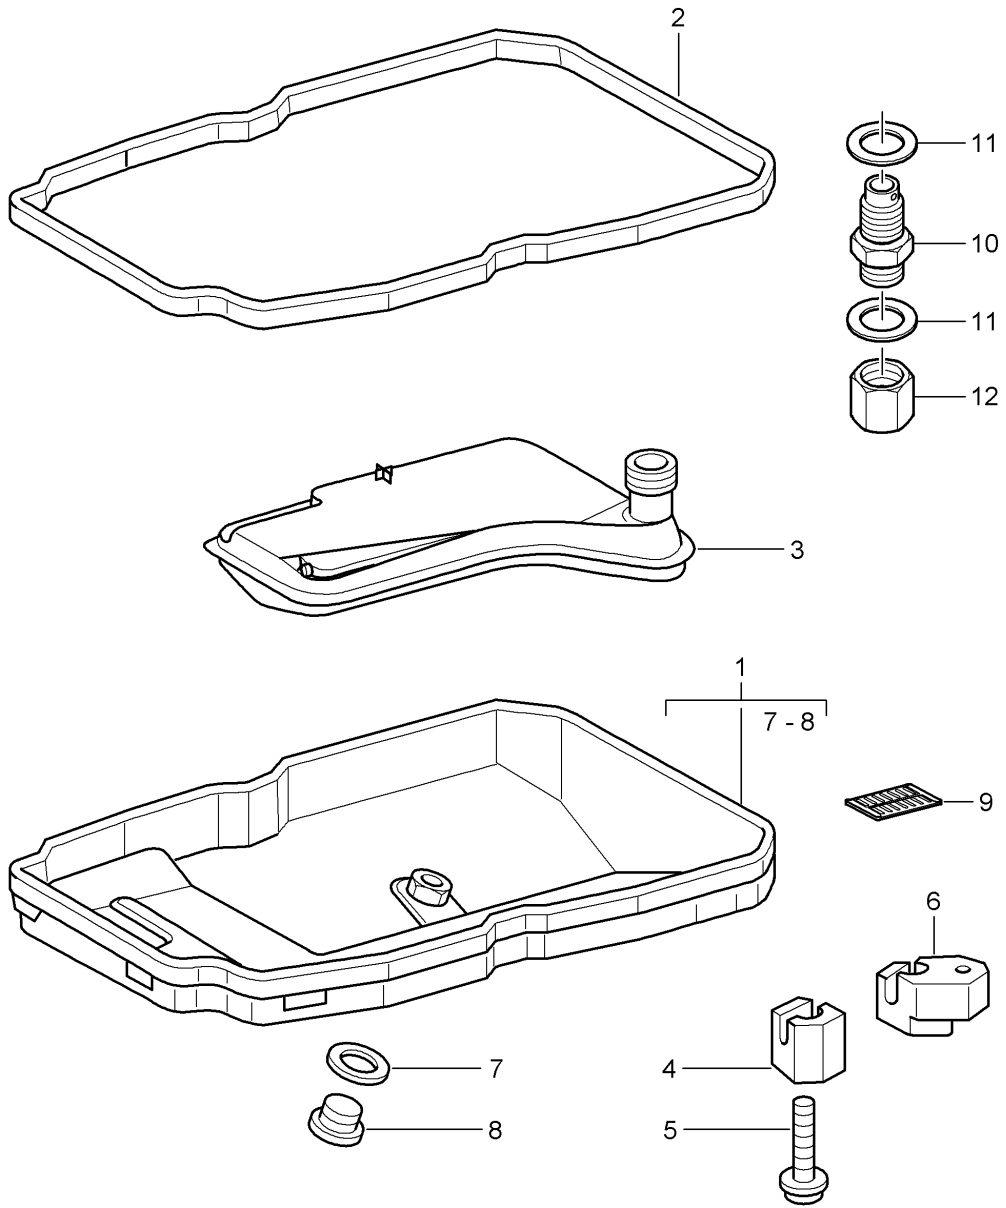

Model: 997 05

Model life 2005>>2008

Model: 997 05

Model life 2005>>2008

Pos	Part Number	Description	Remark	Qty	Model
		Tiptronic oil filter oil sump			A9701, A9731
1	722 270 161 2	oil sump		1	
2	140 271 008 0	gasket for oil sump		1	
3	722 277 009 5	oil filter		1	
4	140 271 006 8	Clamping sleeve		6	
		Discontinued part			
4	220 271 006 8	Clamping sleeve		6	
5	999 073 202 09	Socket head bolt M 6 X 22		6	
		Discontinued part			
5	999 073 202 01	Socket head bolt M 6 X 22		6	
6	140 271 016 8	Clamping sleeve		X	
7	900 123 062 20	seal ring		1	
8	900 219 007 02	sealing plug		1	
		Discontinued part			
8	900 219 007 01	sealing plug		1	
9	220 271 009 8	Magnet		1	
10	996 307 055 11	connection piece		1	
		Oil inlet			
11	900 123 007 30	seal ring		2	
		14 x 18			
12	900 070 011 01	domed cap nut M 14 X 1,5		1