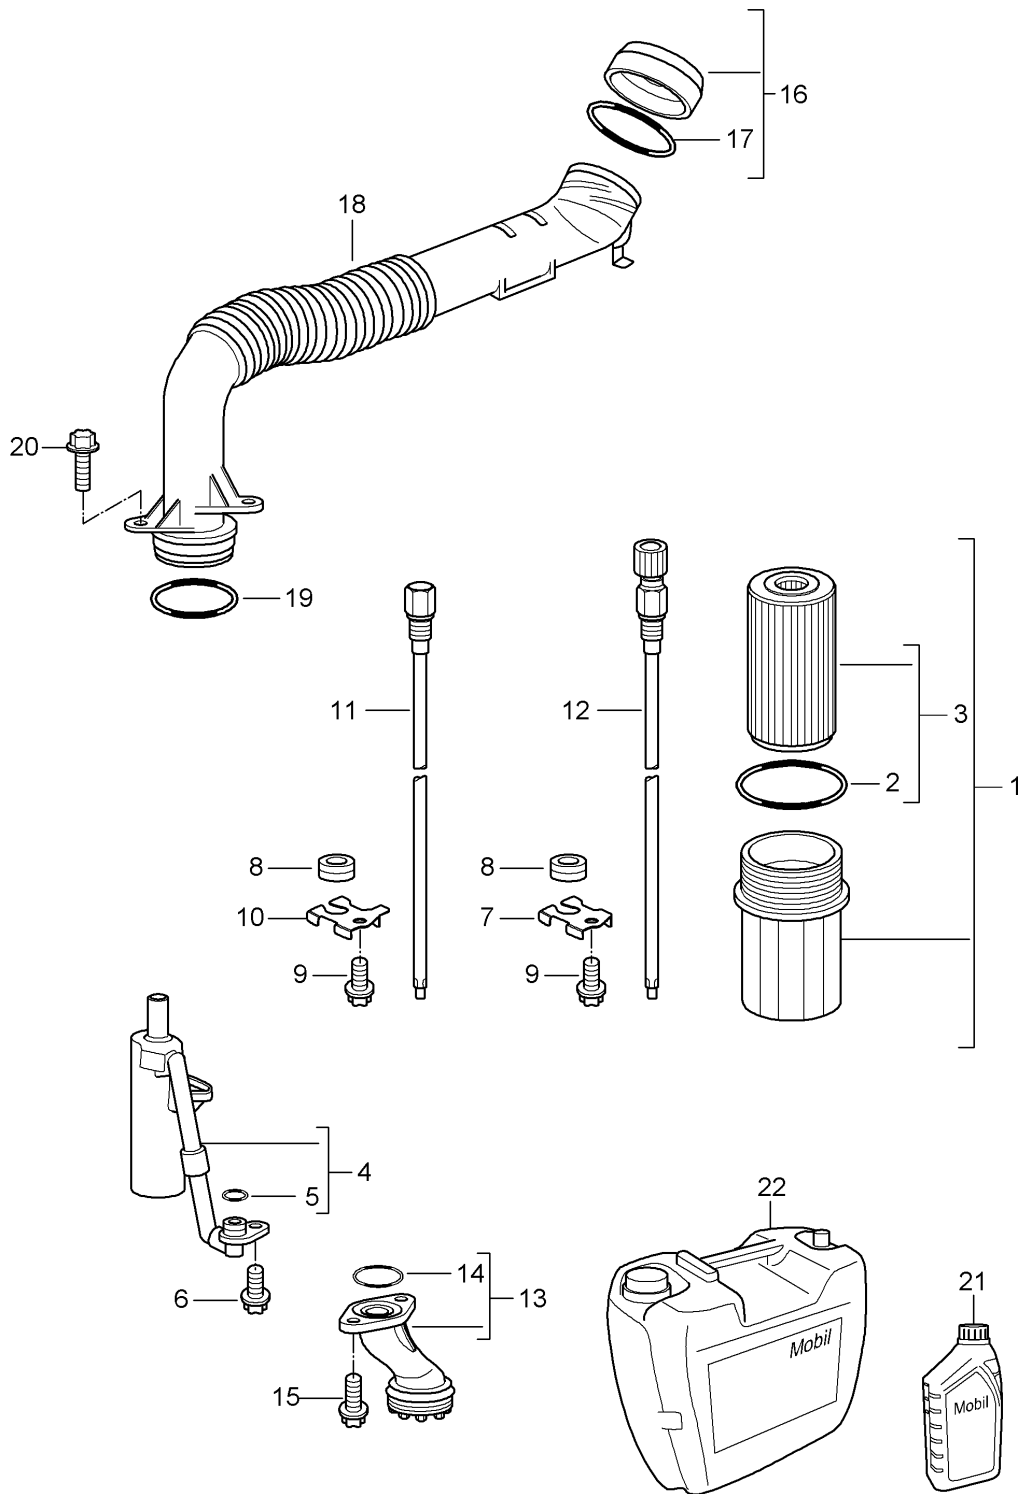

Model: 997 05

Model life 2005>>2008

Pos	Part Number	Description	Remark	Qty	Model
25	996 107 212 54	Oil pump cover for 996 107 012 58		1	
26	900 385 019 09	Torx screw BM 6 X 20		7	
27	996 606 410 00	Temperature sensor		1	
28		seal ring		1	
29	900 385 066 09	Hexagon bolt M 6 X 80		2	
30	996 106 230 53	Vent hose		1	
31	999 512 554 00	Hose clamp 12 - 22 MM		1	
32	999 512 652 09	Hose clamp 19 X 12		1	
33	900 385 004 09	Hexagon bolt M 10 X 60		1	
34	996 102 235 01	arm		1	PR:249,573
35	997 107 022 01	Tandem pump Discontinued part		1	
35	997 107 022 02	Tandem pump Discontinued part		1	
35	997 107 022 03	Tandem pump Discontinued part		1	
35	997 107 022 04	Tandem pump		1	
36	999 073 317 09	flat round head bolt M 6 X 30		4	
37	997 107 055 05	Vacuum line for Tandem pump		1	
-	999 701 789 40	O-ring 12 X 2 for Vacuum line		2	
38	997 110 055 03	Vacuum line Pump Brake		1	
39	999 507 968 41	Clip for Vacuum line Pump Brake		2	
40	997 106 023 03	Breather line		1	
41	999 512 776 01	Oil-water radiator Clamp 13,2-15,7		2	
42	999 507 826 40	Bracket 16,0/15,0		1	
43	999 512 650 09	Hose clamp 28 X 12		1	

Model: 997 05

Model life 2005>>2008