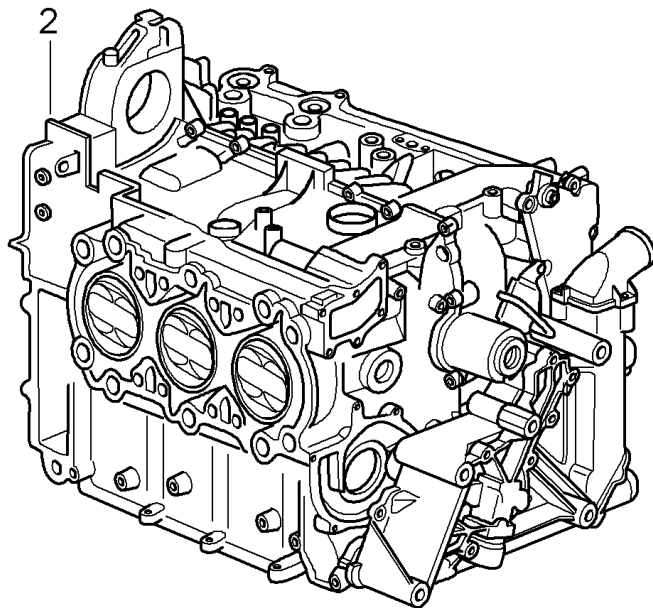

Model: 997 05

Model life 2005>>2008

Model: 997 05 Model life 2005>>2008

Pos	Part Number	Description	Remark	Qty	Model
		Replacement engine without: Clutch plate Tiptronic without: flywheel Manual gearbox without: Compressor			9701,9605
1	997 100 997 00	Replacement engine		1	9701+ PR:480
1	997 100 997 02	D - MJ 2005>> - MJ 2005 Replacement engine		1	9701+ PR:480
1	997 100 997 04	D - MJ 2006>> - MJ 2006 Replacement engine		1	9701+ PR:480
1	997 100 997 06	D - MJ 2007>> - MJ 2007 Replacement engine		1	9701+ PR:480
1	997 100 997 40	D - MJ 2008>> - MJ 2008 Replacement engine		1	9701+ PR:480,X51
1	997 100 997 42	D - MJ 2006>> - MJ 2006 Replacement engine		1	9701+ PR:480,X51
1	997 100 997 44	D - MJ 2007>> - MJ 2007 Replacement engine		1	9701+ PR:480,X51
1	997 100 997 01	D - MJ 2008>> - MJ 2008 Replacement engine		1	9701+ PR:249
1	997 100 997 03	D - MJ 2005>> - MJ 2005 Replacement engine		1	9701+ PR:249
1	997 100 997 05	D - MJ 2006>> - MJ 2006 Replacement engine		1	9701+ PR:249
1	997 100 997 07	D - MJ 2007>> - MJ 2007 Replacement engine		1	9701+ PR:249
1	997 100 997 41	D - MJ 2008>> - MJ 2008 Replacement engine		1	9701+ PR:249,X51
1	997 100 997 43	D - MJ 2006>> - MJ 2006 Replacement engine		1	9701+ PR:249,X51
1	997 100 997 45	D - MJ 2007>> - MJ 2007 Replacement engine		1	9701+ PR:249,X51
		Technical information Gruppe 1 Nr.4/04 Attention			
(1)	996 100 996 21	D - MJ 2008>> - MJ 2008 Replacement engine		1	9605+ PR:480
(1)	996 100 996 31	D - MJ 2005>> - MJ 2005 Discontinued part Replacement engine		1	9605+ PR:480
(1)	996 100 996 33	D - MJ 2005>> - MJ 2005 Discontinued part Replacement engine		1	9605+