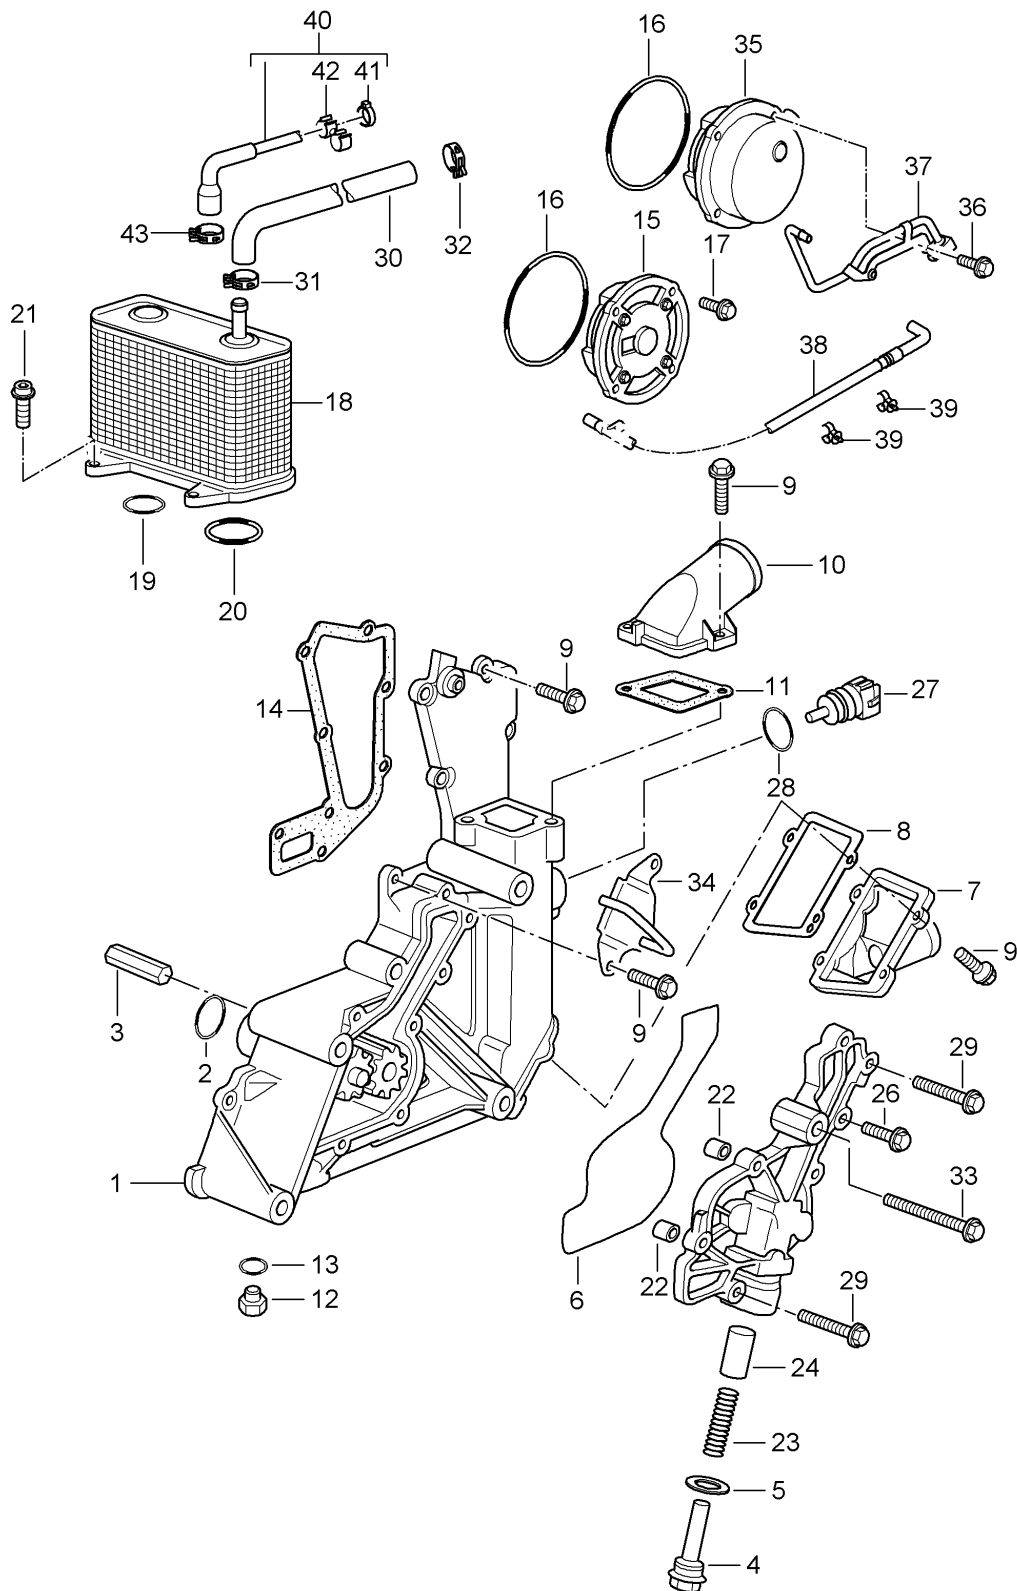

Model: 997 05

Model life 2005>>2008

Pos	Part Number	Description	Remark	Qty	Model
27	996 105 178 54	Chain sprocket		2	
		with:			
29	900 385 272 09	Follower Hexagon bolt M 6 X 12		8	
		Discontinued part			
29	900 385 041 01	Torx screw M 6 X 12		8	
30	996 105 156 00	Tensioner blade cylinder 1 - 3		1	
(30)	996 105 158 00	Tensioner blade cylinder 4 - 6		1	
		Discontinued part			
(30)	996 105 158 01	Tensioner blade cylinder 4 - 6		1	
31	996 105 062 01	Screw M 6		6	
		Discontinued part			
(31)	9A1 105 062 01	Socket head bolt M 6		6	
32	999 707 346 40	O-ring 15 X 3		6	
33	996 105 054 01	slide rail cylinder 1 - 3		1	
(33)	996 105 164 00	slide rail cylinder 4 - 6		1	
34	996 105 188 01	chain tensioner Discontinued part		1	
34	996 105 188 02	chain tensioner		1	
35	996 105 180 56	chain tensioner Discontinued part		1	
35	996 105 180 58	chain tensioner		1	
36	996 105 197 00	Pressure pin		1	
37	900 123 147 30	seal ring A 27 X 32		3	
39	996 105 112 01	Seal		1	
40	996 105 280 51	ring		4	
41	996 104 205 07	Bearing bush		2	
42	996 105 203 00	Washer		2	
43	996 105 051 03	camshaft adjuster unit Cyl. 1 - 3 Discontinued part		1	
43	996 105 051 04	camshaft adjuster unit Cyl. 1 - 3		1	
(43)	996 105 052 01	camshaft adjuster unit Cyl. 4 - 6 Discontinued part		1	
(43)	996 105 052 02	camshaft adjuster unit Cyl. 4 - 6		1	
44	987 105 260 01	Intermediate piece		2	
45	987 105 254 00	Hexagon bolt M 12 X 1,5 X 130		2	
-	000 043 024 00	Extreme-pressure grease 1 tube 80 Gr. for Camshaft		1	

Model: 997 05

Model life 2005>>2008