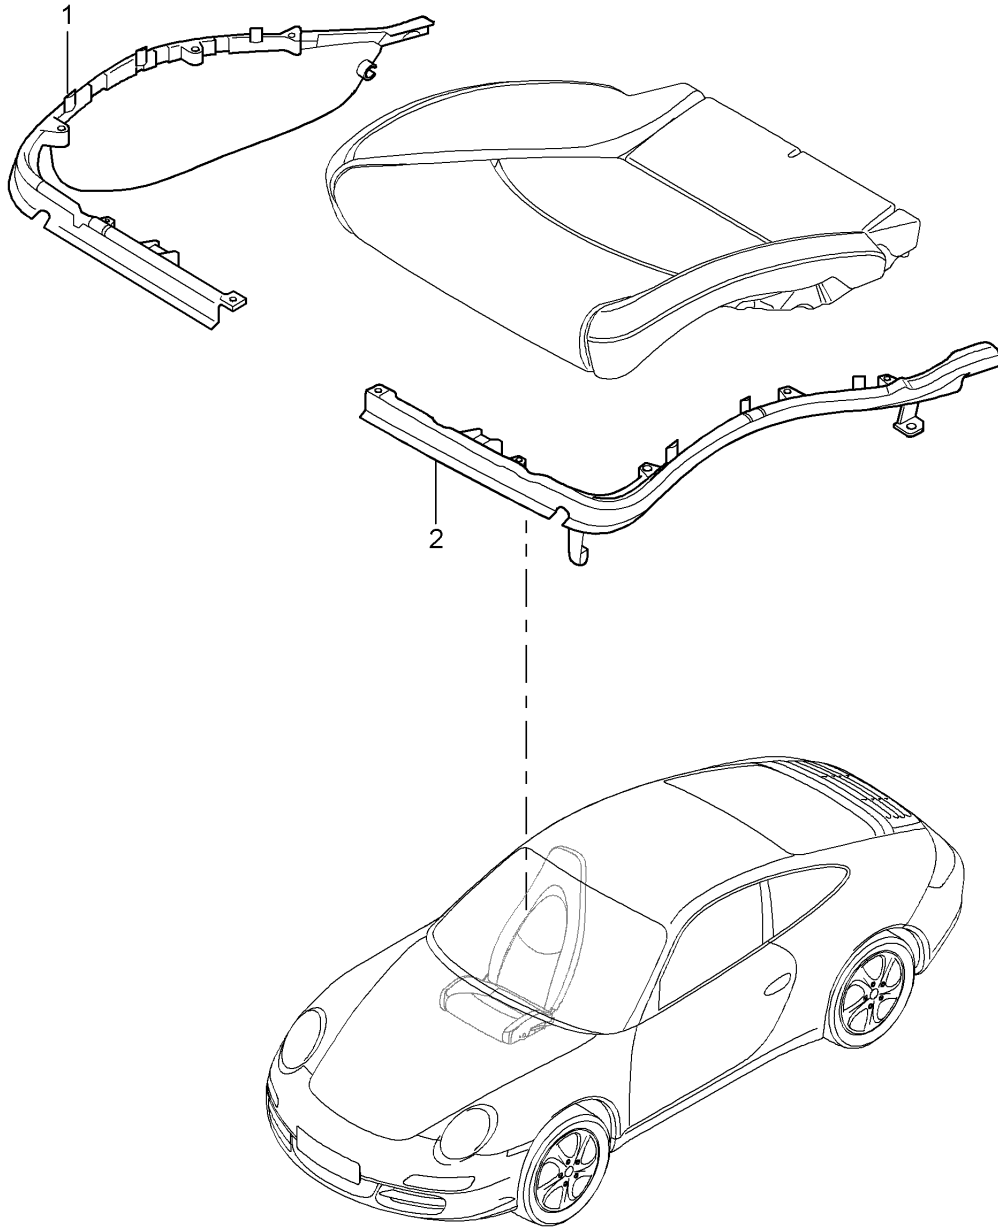

Model: 997 05

Model life 2005>>2008

Pos	Part Number	Description	Remark	Qty	Model
16	997 521 427 01	Cover Sensor Weight D - MJ 2006>>	left	1	PR:370,376, 378,438,560
(16)	997 521 427 01 01C 997 521 426 01	Satin black Cover Sensor Weight D - MJ 2006>>	right	1	PR:370,376, 378,438,560
17	997 521 426 01 01C 999 141 047 01	Satin black Torx screw Seat rail Mount		4	

Model: 997 05

Model life 2005>>2008