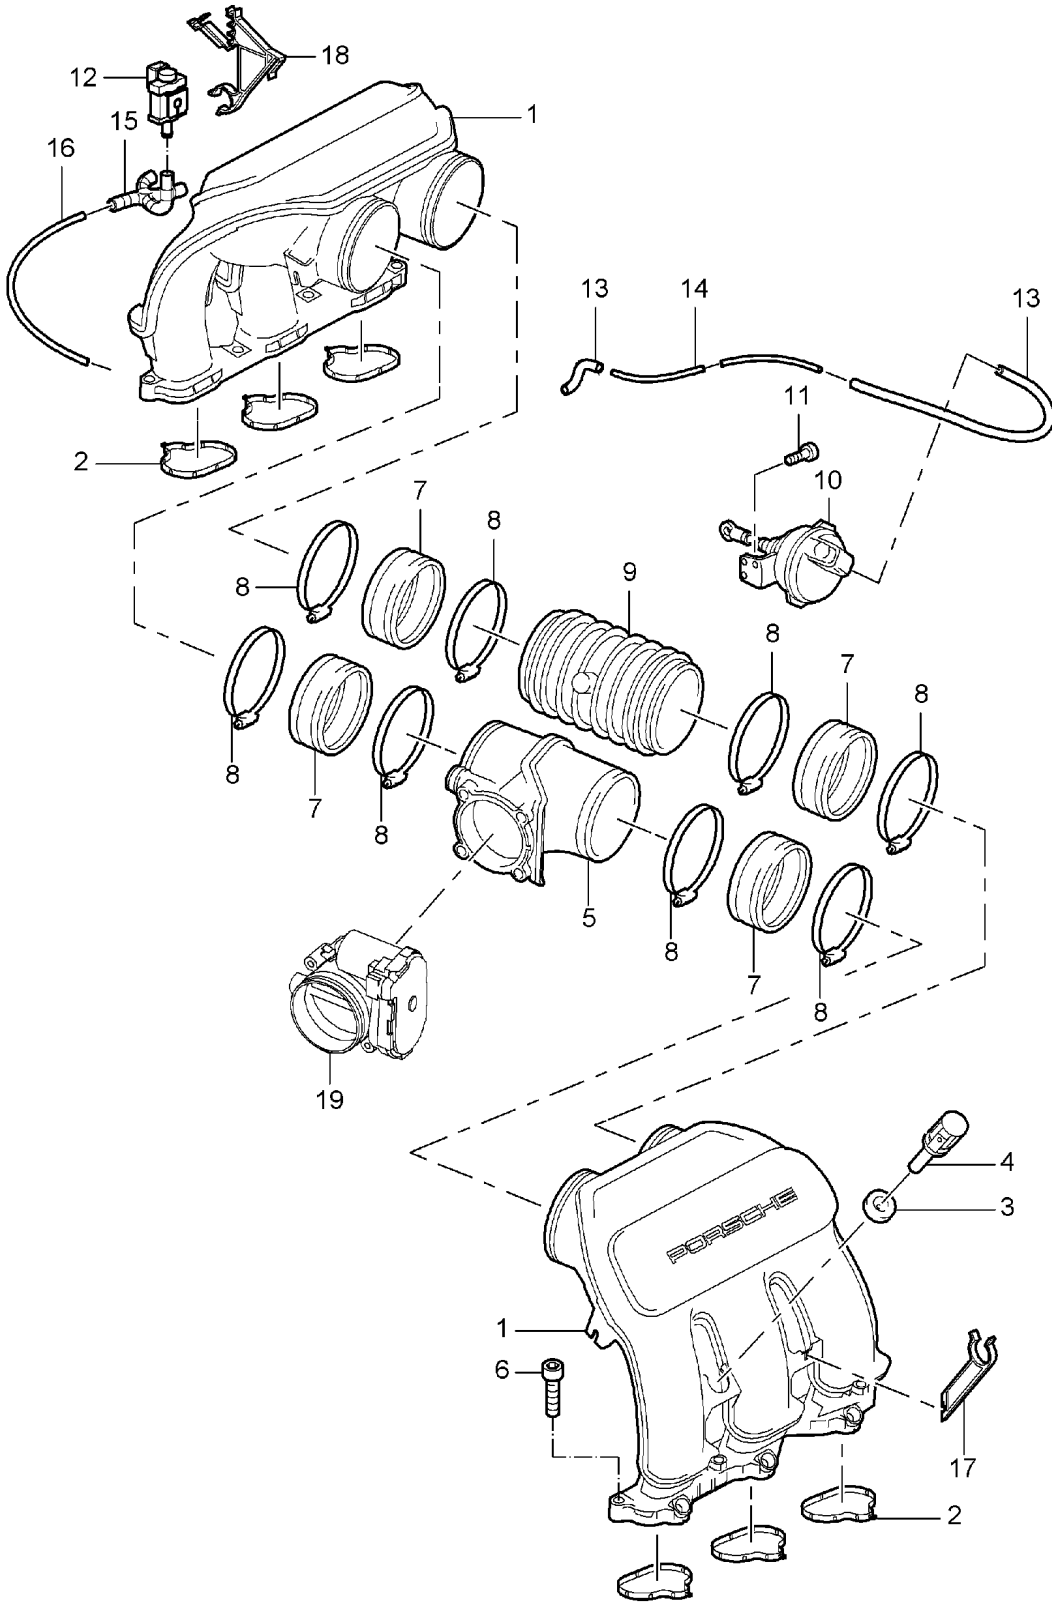

Model: 997 05

Model life 2005>>2008

Pos	Part Number	Description	Remark	Qty	Model
		Fuel collection pipe			9701,9605
1	997 110 031 03	Fuel collection pipe		1	
2	993 110 217 00	Valve		2	
3	997 110 218 00	Cap closure		2	
4	996 110 113 52	Retaining clip		6	
5	900 385 041 09	Torx screw M 6 X 12		4	
6	997 605 123 00	Injection valve		6	
7	999 707 574 40	O-ring 7,52 X 3,51		6	
8	997 110 129 00	Breather line		1	9701
(8)	997 110 129 40	Breather line D - MJ 2006>>		1	9701+ PR:X51
8	997 110 128 01	Breather line		1	9605
9	999 512 650 09	Hose clamp		1	
10	997 110 127 00	Hose		1	9605
11	999 512 651 09	Hose clamp B 15 X 12		1	
12	996 101 223 00	Bracket		1	
13	900 385 279 09	Hexagon bolt M6 X 12 MK		1	
13	900 385 279 01	Discontinued part Hexagon head bolt M6 X 12 MK		1	
14	996 101 213 56	Retaining bar		1	
15	999 707 573 40	O-ring 8,3 X 3,05		6	

Model: 997 05

Model life 2005>>2008