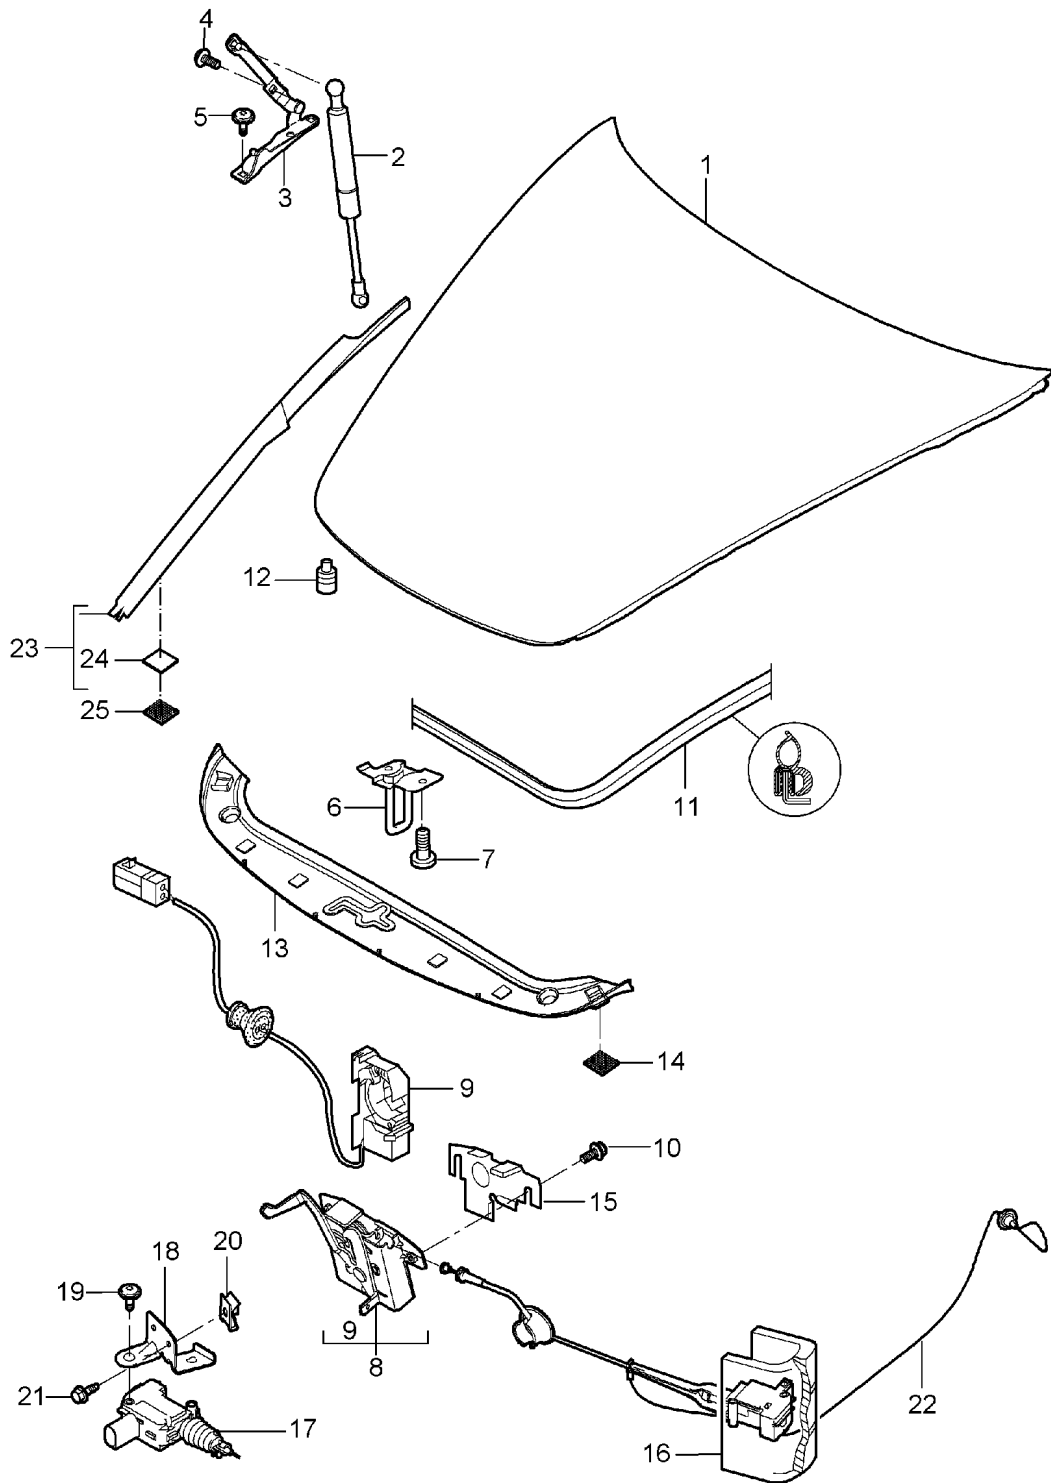

Model: 997 05

Model life 2005>>2008

Model: 997 05

Model life 2005>>2008

Pos	Part Number	Description	Remark	Qty	Model
1	997 511 011 00	Cover	front	1	
	997 511 011 00 GRV	Cover primed			
2	997 511 551 01	Gas filled strut		2	
3	997 511 151 00	Hinge	left	1	
		Discontinued part			
3	997 511 151 01	Hinge	left	1	
(3)	997 511 152 00	Hinge	right	1	
		Discontinued part			
(3)	997 511 152 01	Hinge	right	1	
4	999 073 357 09	fillister hd. bolt M 6 X 12		4	
5	999 073 348 09	fillister hd. bolt M 6 X 20		4	
6	997 511 051 00	Lock upper part		1	
7	999 073 350 04	flat round head bolt M 6 X 16		2	
8	997 511 053 00	Lock lower part		1	
9	997 613 206 00	Micro switch		1	
10	900 075 466 09	Bolt with washer M 6 X 16		2	
11	997 511 611 00	Seal		1	
12	999 703 140 40	Rubber buffer		2	
13	997 504 811 02	Cover panel Discontinued part		1	
	997 504 811 02 FMT	Satin black			
13	997 504 811 03	Cover panel		1	
	997 504 811 03 FMT	Satin black			
14	999 902 049 40	Velcro fastener		4	
15	996 511 653 00	Cover		1	
16	997 511 117 00	throttle control element		1	
(23)	997 572 465 02	Cover panel	left	1	
	997 572 465 02 02A	Black			
23	997 572 466 02	Cover panel	right	1	
		Wing			
	997 572 466 02 02A	Black			
24	999 902 052 40	Velcro fastener		4	
		Cover 20 X 20			
25	999 902 051 40	Velcro fastener		4	
		Wing 20 X 20