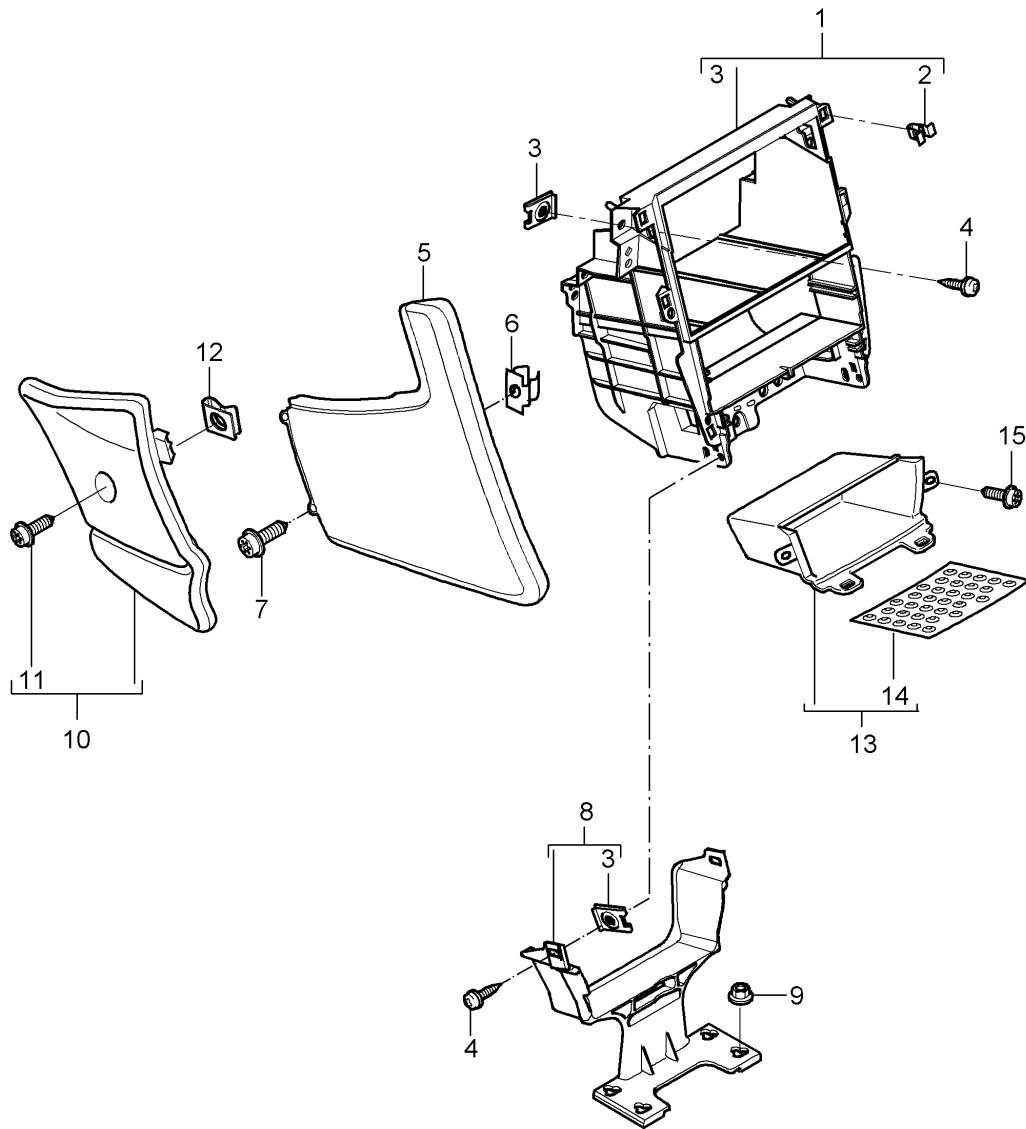

Model: 997 05

Model life 2005>>2008

Pos	Part Number	Description	Remark	Qty	Model
13	997 537 731 00	M 5 X 18 Seal Cable plug Mirror base		1	
13	997 537 733 00	D >> - MJ 2006 Seal Cable plug Mirror base D - MJ 2007>>		1	

Model: 997 05

Model life 2005>>2008