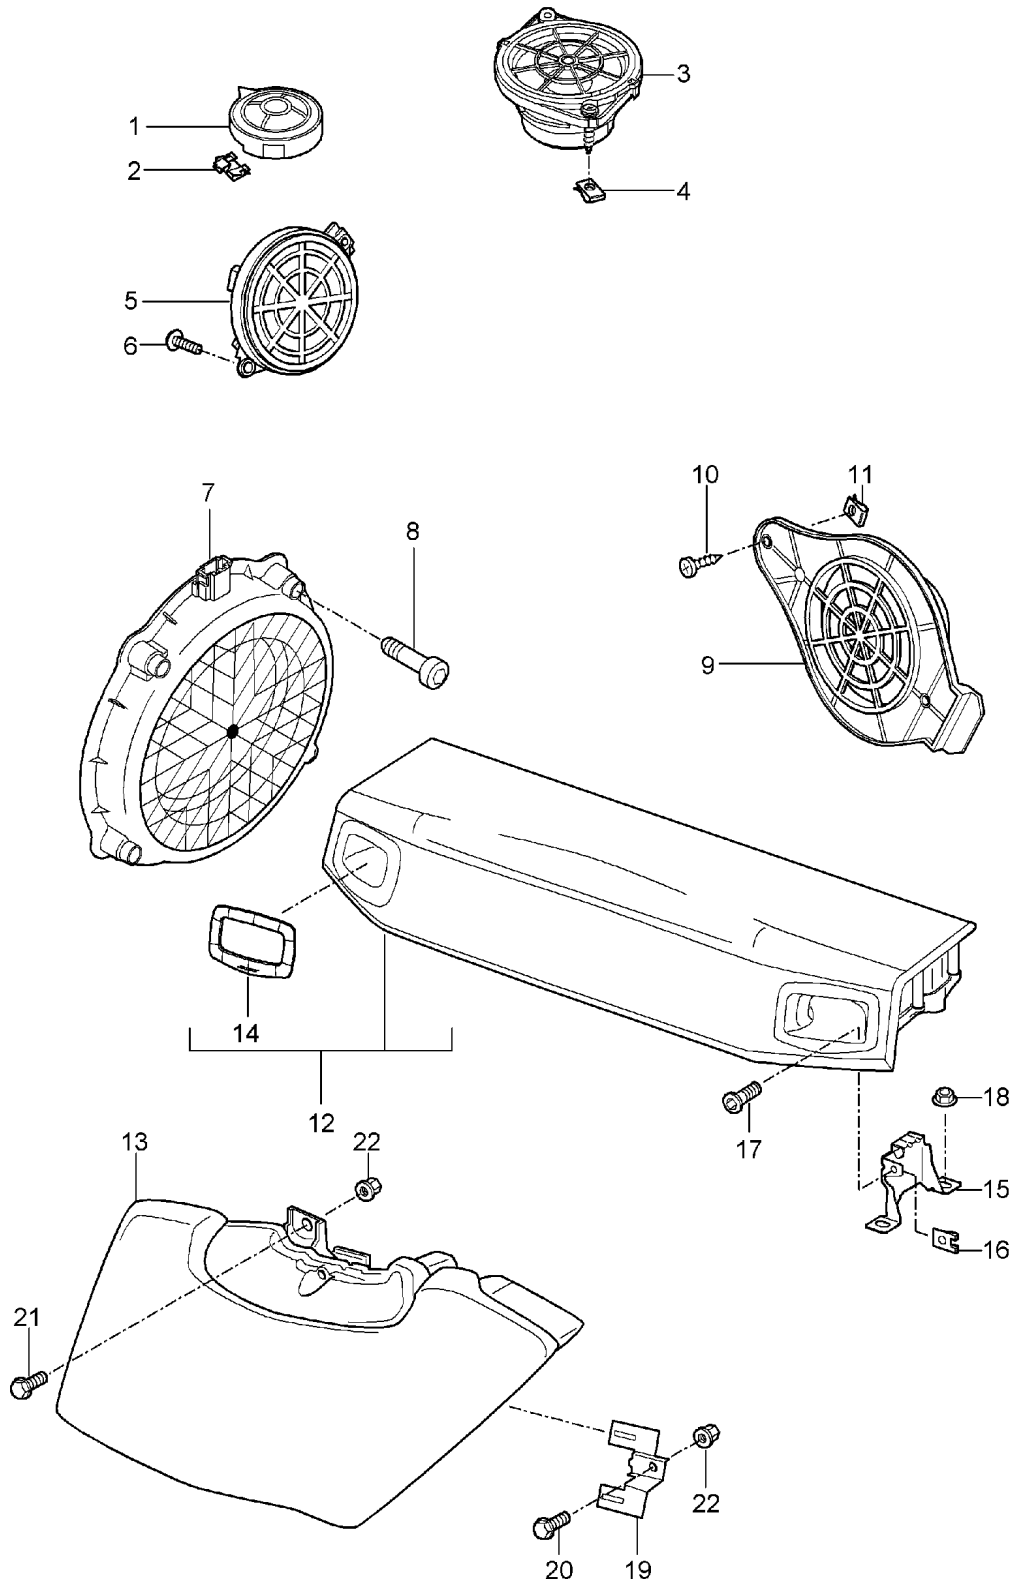

Model: 997 05 Model life 2005>>2008

Pos	Part Number	Description	Remark	Qty	Model
27	997 647 117 00	Aerial amplifier	left	1	PR:440
(27)	997 647 118 00	Aerial amplifier	right	1	PR:440
28	997 647 124 00	Control unit		1	PR:440
29	999 591 904 40	Securing element		2	PR:440
30	997 612 069 00	Connecting line Aerial amplifier Control unit	lhd	1	COUPE PR:098,461, 665
30	997 612 069 50	Connecting line Aerial amplifier Control unit	rhd	1	COUPE PR:099,461, 665
30	997 612 066 00	Connecting line Aerial amplifier Control unit	lhd	1	CABRIO/TARGA PR:098,461, 665
30	997 612 066 50	Connecting line Aerial amplifier Control unit	rhd	1	CABRIO/TARGA PR:099,461, 665
(30)	997 612 055 00	Connecting line Aerial amplifier Control unit	lhd	1	PR:098,665
(30)	997 612 056 00	Connecting line Aerial amplifier Control unit	rhd	1	PR:099,665
(30)	997 612 062 50	Connecting line Aerial amplifier Control unit		1	PR:694
31	997 612 058 00	Connecting line Control unit		1	PR:665
(31)	997 612 052 00	Control panel Connecting line Control unit Radio unit		1	PR:694
32	997 647 231 00	aerial base		1	COUPE PR:461
(32)	997 647 221 00	aerial base		1	CABRIO/TARGA PR:461
33	997 647 233 00	rod-type aerial		1	COUPE PR:461
(33)	997 647 223 00	rod-type aerial		1	CABRIO/TARGA PR:461
34	997 612 070 00	Connecting line aerial base Radio unit		1	COUPE PR:461,694
(34)	997 612 068 00	Connecting line aerial base Radio unit	lhd	1	CABRIO/TARGA PR:098,461, 694
(34)	997 612 068 50	Connecting line aerial base Radio unit	rhd	1	CABRIO/TARGA PR:099,461, 694
(34)	997 612 067 01	Connecting line aerial base Power supply		1	CABRIO PR:461

Model: 997 05

Model life 2005>>2008