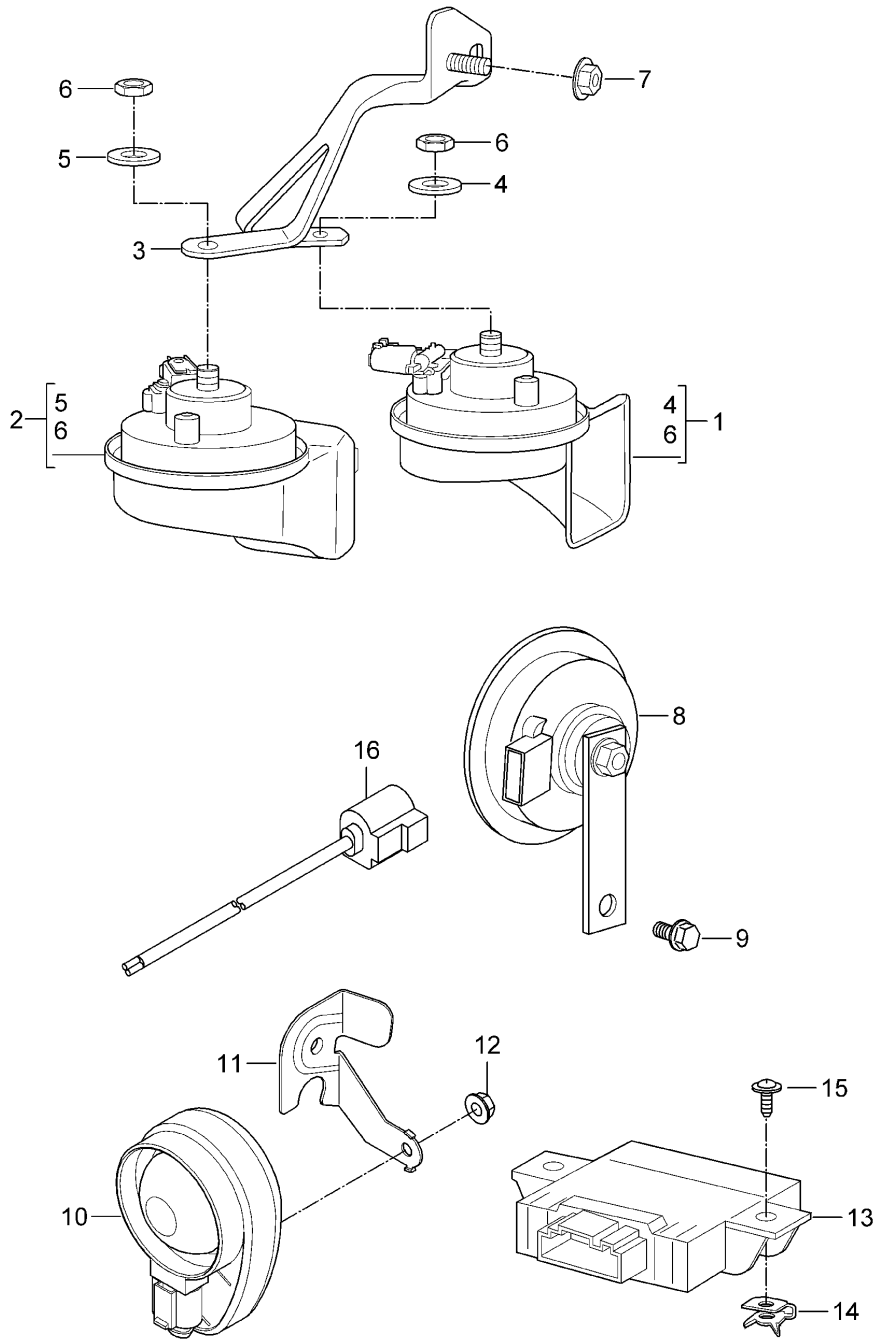

Model: 997 05

Model life 2005>>2008

Model: 997 05 Model life 2005>>2008

Pos	Part Number	Description	Remark	Qty	Model
1	997 635 206 03	Fanfare Signal horn alarm system		1	
1	997 635 206 04	Fanfare High-pitched Discontinued part		1	
1	997 635 216 00	Fanfare High-pitched No longer use the part here		1	
-	997 612 947 00	Adapter cable see Technical information GR.9 NR.100/13 KD-NR.9050		1	
2	997 635 205 03	Fanfare Low-pitched Discontinued part		1	
2	997 635 205 04	Fanfare Low-pitched No longer use the part here		1	
(2)	997 635 215 00	Fanfare Low-pitched see Technical information GR.9 NR.100/13 KD-NR.9050		1	
-	997 612 947 00	Adapter cable see Technical information GR.9 NR.100/13 KD-NR.9050		1	
3	997 635 150 04	Bracket for fanfare Discontinued part		1	
3	997 635 150 05	Bracket for fanfare		1	
4		Washer High-pitched		1	
5		Washer Low-pitched		1	
6	900 034 001 03	Nut M 8 D >> - MJ 2007 Discontinued part		2	
6	900 034 001 04	Nut M 8		2	
7	900 377 003 03	Hexagon nut M 8		1	
8	996 637 117 03	Signal horn for alarm system		1	
8	996 637 117 05	Signal horn for alarm system Replacement for 996.637.117.03 use if required:	9P1 998 003 A	1	
9	900 075 459 01	Bolt with washer		1