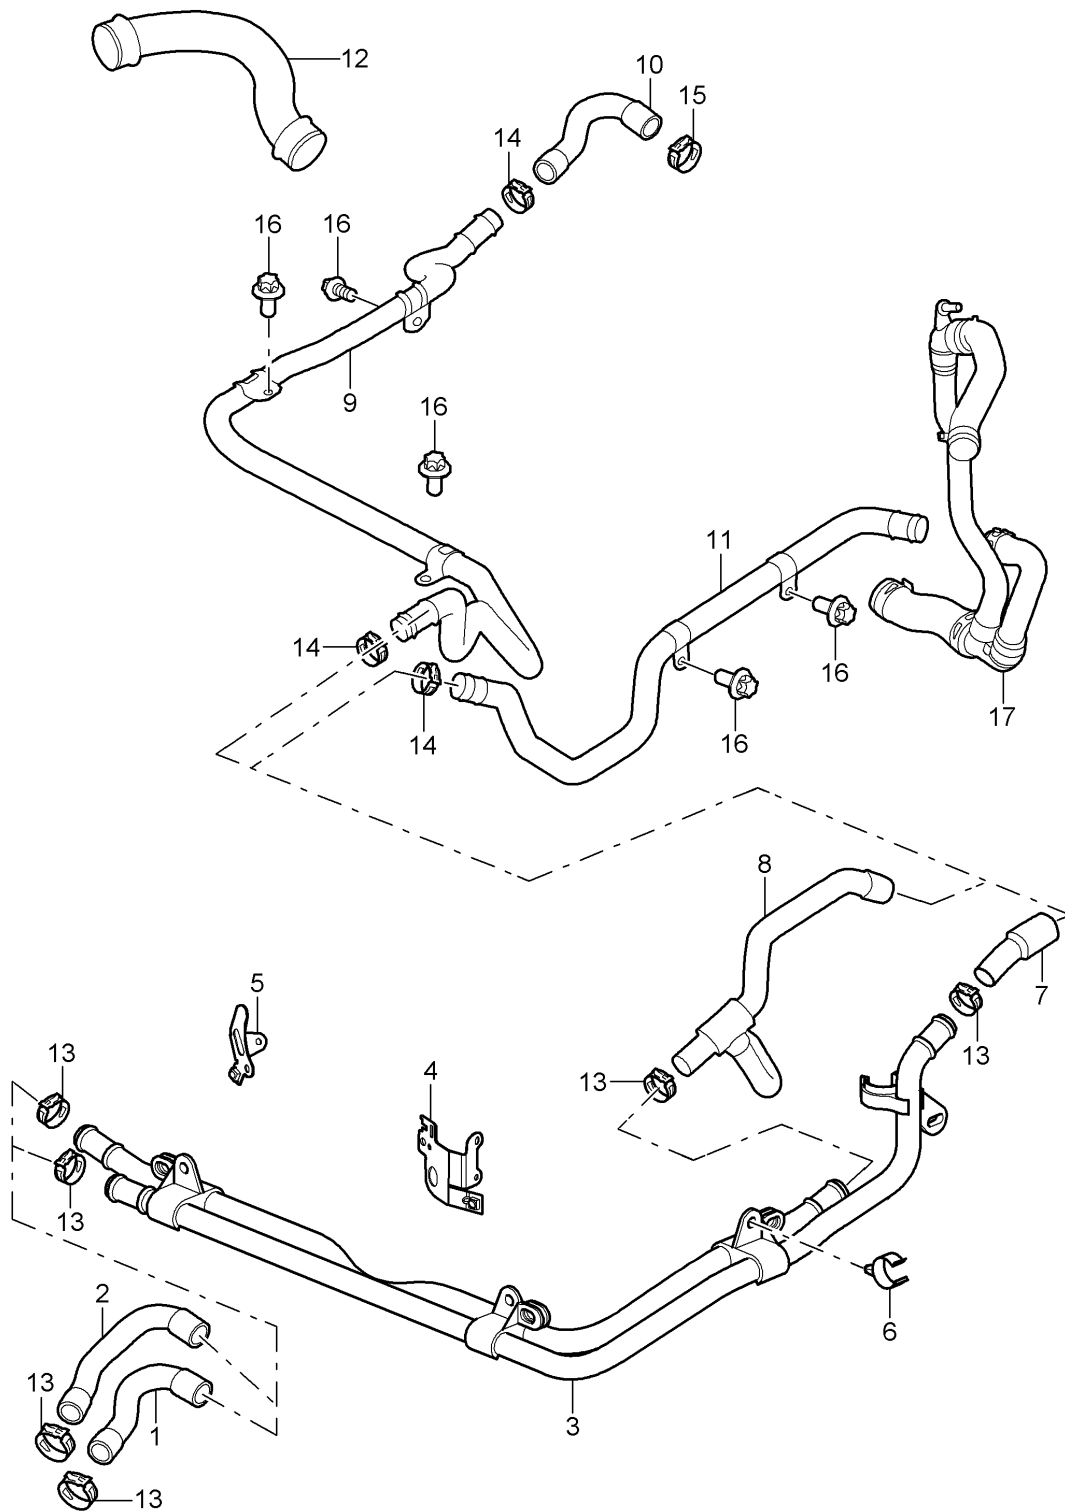

Model: 997 05 Model life 2005>>2008

Pos	Part Number	Description	Remark	Qty	Model
1	996 106 212 74	Lines heater Hose Supply Discontinued part		1	9701,9605+ PR:480
1	996 106 212 75	Hose Supply		1	
2	996 106 222 74	Return hose Discontinued part		1	
2	996 106 222 75	Return hose		1	
3	997 106 312 00	Water pipe Supply		1	
4	997 106 322 00	Water pipe Return line		1	
5	997 106 535 01	Bracket		1	
6	997 106 536 00	Bracket		1	
7	999 507 700 41	Hose bracket		3	
8	997 106 612 01	Hose Discontinued part		2	
(8)	997 106 612 03	Hose		2	
9	997 106 242 00	Heater pipeline Supply		1	
10	997 106 243 00	Heater pipeline Return line		1	
11	996 106 233 55	Hose		1	
12	997 106 831 02	Water hose Discontinued part		1	
12	997 106 831 03	Water hose		1	
13	999 512 657 09	Hose clamp 26 X 12		8	
14	999 512 660 09	Hose clamp 29 X 12		2	
15	999 512 662 09	Hose clamp 32 X 12		1	
16	900 385 041 01	Torx screw M 6 X 12		5	
17		see illustration:	105-000	1	

Model: 997 05

Model life 2005>>2008