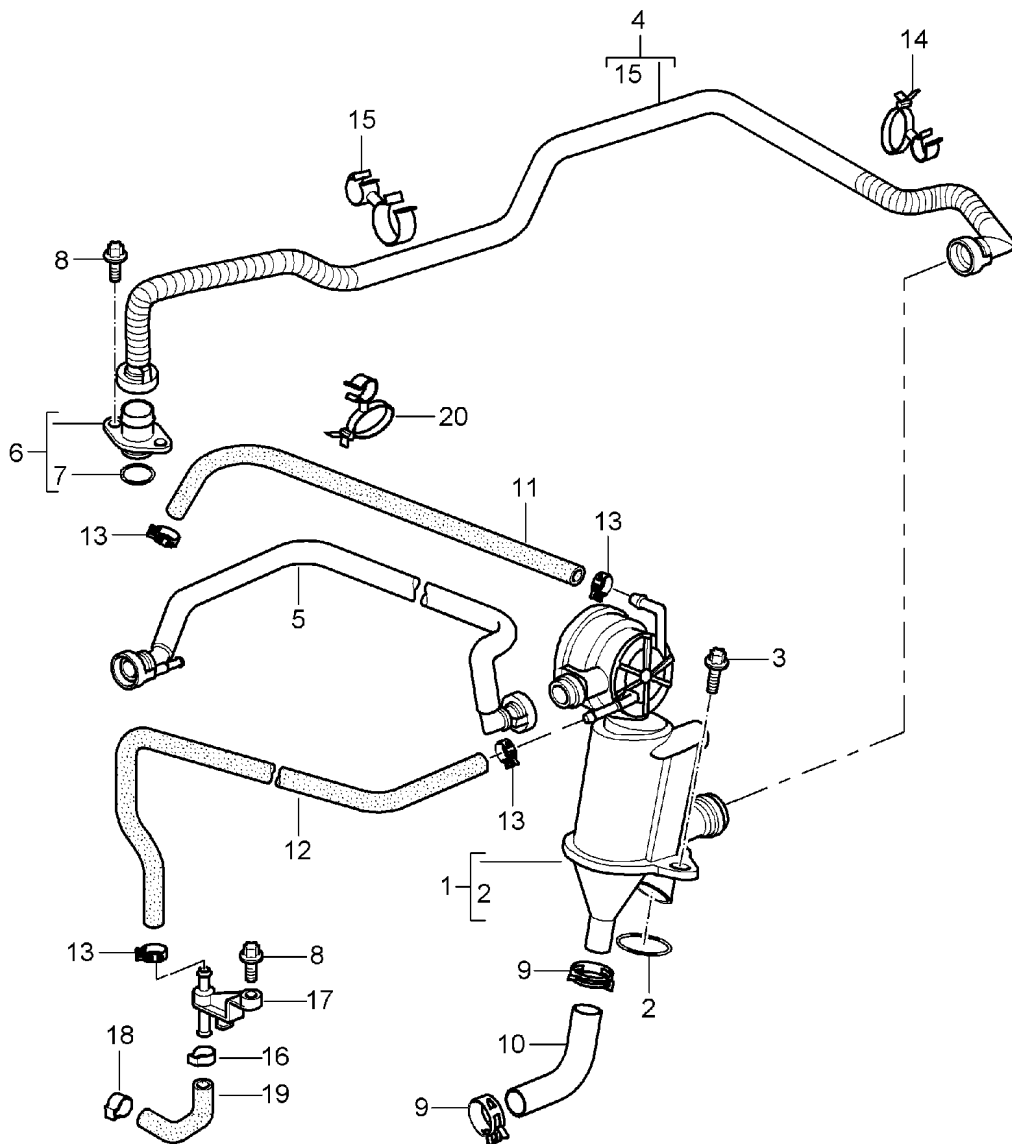

Model: 997 05 Model life 2005>>2008

Pos	Part Number	Description	Remark	Qty	Model
		Engine lubrication			9701,9605
1	996 107 020 55	oil filter		1	
2	996 107 313 51	seal ring		1	
			also use: 000 043 205 10	X	
3	996 107 225 53	filter element		1	
4	996 107 080 54	oil separator		2	
5	999 701 789 40	O-ring 12 X 2		2	
6	900 385 019 04	Torx screw BM 6 X 20		4	
7	996 107 333 50	Bracket		1	
8	999 702 206 50	oil level sender Grommet 9,5 X 18,0 X 1,2		2	
9	900 385 041 09	Torx screw BM 6 X 12		2	
10	997 107 333 50	Bracket		1	9701
11	997 107 638 02	Return pipe Return pipe engine oil		1	9701
12	996 606 150 00	oil level sender		1	
13	996 107 075 57	Suction tube		1	
14	999 707 375 40	O-ring 30 X 3		1	
15	900 385 275 09	Torx screw BM 6 X 20		2	
16	996 107 035 52	End cap		1	
17	996 107 336 00	Seal		1	
18	996 107 150 60	Filler tube		1	
18	997 107 131 00	Discontinued part Filler tube		1	
(18)	997 107 915 00	Filler tube		1	9701+
19	999 707 348 40	D - MJ 2006>> O-ring 42 X 4		1	PR:X51
			also use: 000 043 300 13	X	
20	900 385 050 09	Torx screw M 6 X 16		2	
(20)	900 385 050 01	Discontinued part Hexagon head bolt M 6 X 16		2	
21	000 043 301 19	engine oil EXXON MOBIL 1 0W-40 1 Liter		X	
22	000 043 301 21	Container engine oil EXXON MOBIL 1 0W-40 20 LITER Container		X	

Model: 997 05

Model life 2005>>2008