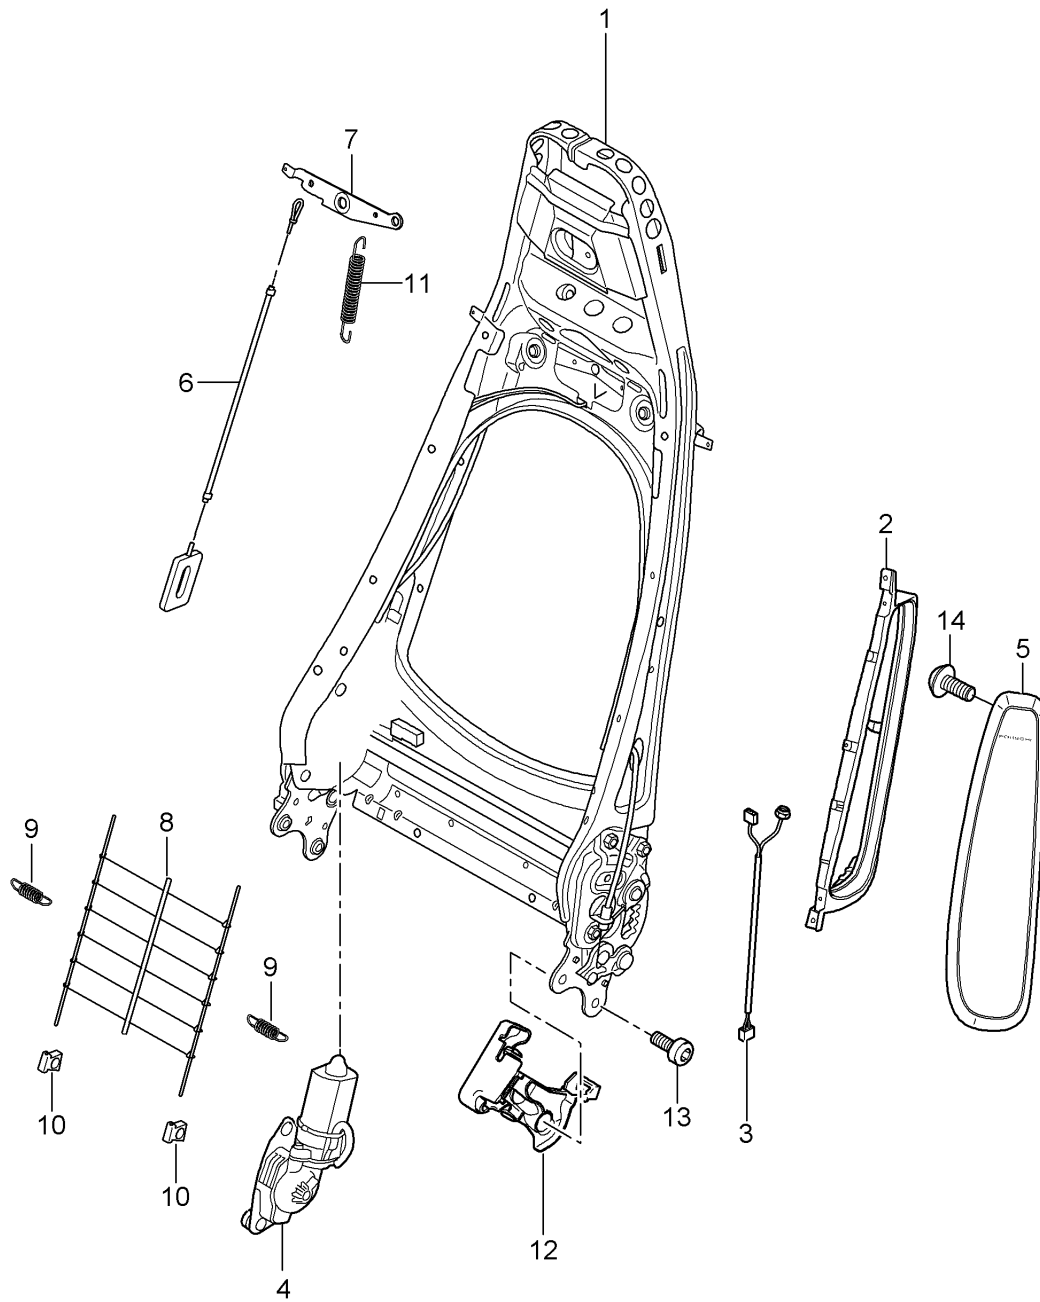

Model: 997 05

Model life 2005>>2008

Pos	Part Number	Description	Remark	Qty	Model
6	999 919 199 09	countersunk bolt Coat hook		1	
7	997 521 783 00	Support panel	left	1	
(7)	997 521 784 00	Support panel Backrest shell	right	1	

Model: 997 05

Model life 2005>>2008