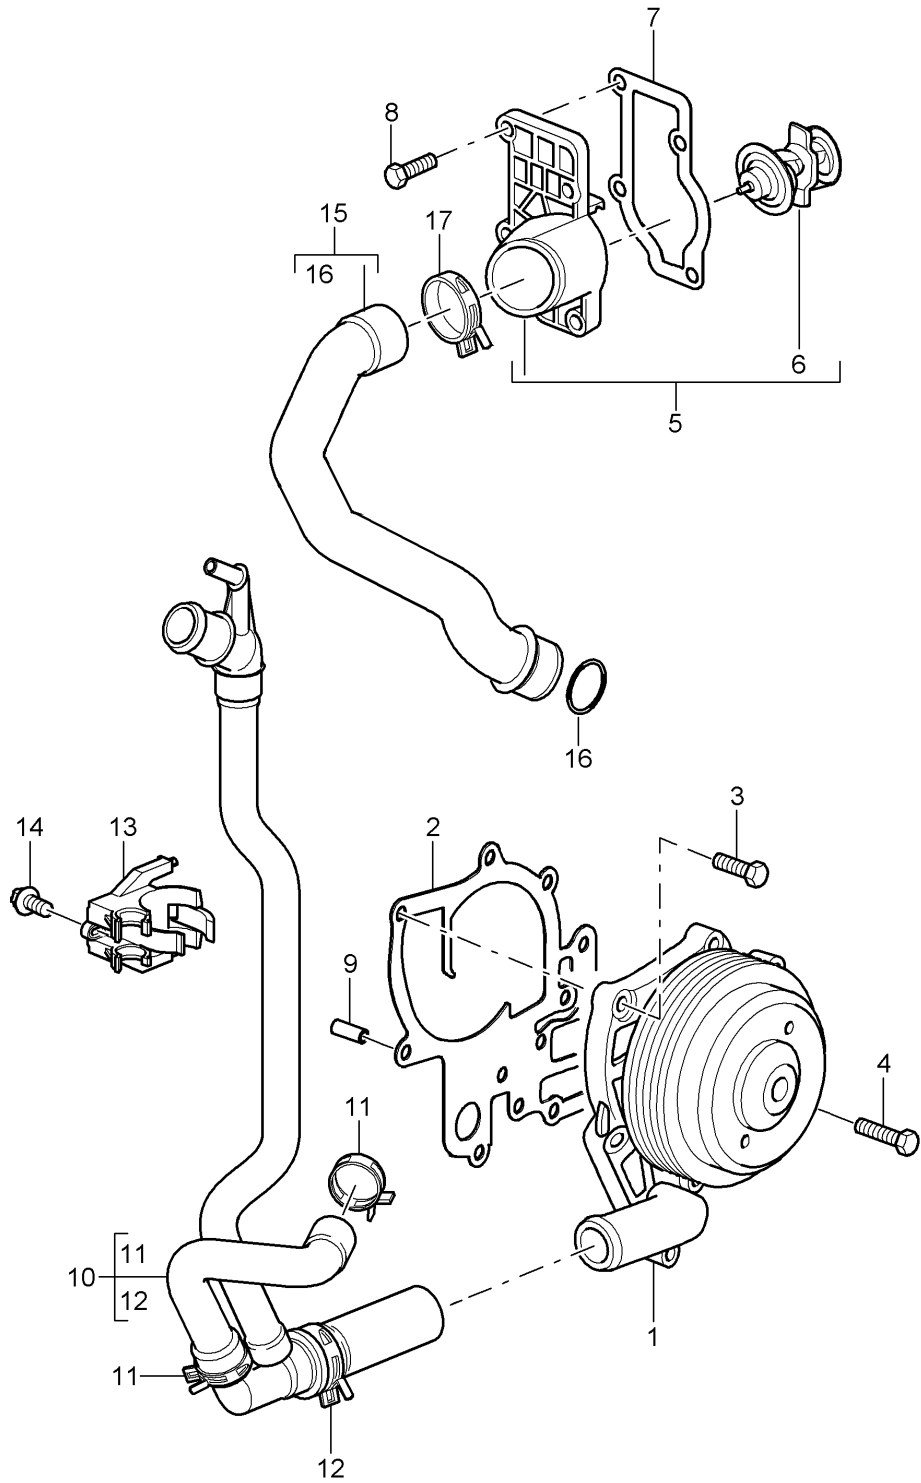

Model: 997 05 Model life 2005>>2008

Pos	Part Number	Description	Remark	Qty	Model
		Crankcase housing			9701
1	997 107 038 00	Bleeding oil separator		1	
2	900 331 053 40	O-ring 12,37 X 2,62		2	
3	997 107 338 01	Bracket oil separator		1	
4	999 919 121 09	fillister hd. bolt 5 X 16		2	
5	997 107 146 03	Breather line Cyl. 4 - 6		1	
6	997 107 547 00	Bracket		1	
7	997 107 143 01	Breather line Cyl. 1 - 3		1	
8	997 107 145 02	Line Distributor tube		1	
9	997 107 138 00	oil separator		2	
10	997 107 538 00	Seal		2	
11	900 385 023 04	Torx screw M 6 X 25		4	
12		see illustration:	108-005	2	
13	997 106 024 01	Feed line oil separator Discontinued part		1	
13	997 106 024 02	Feed line oil separator		1	
14	997 106 028 01	return line oil separator Discontinued part		1	
14	997 106 028 02	return line oil separator		1	

Model: 997 05

Model life 2005>>2008