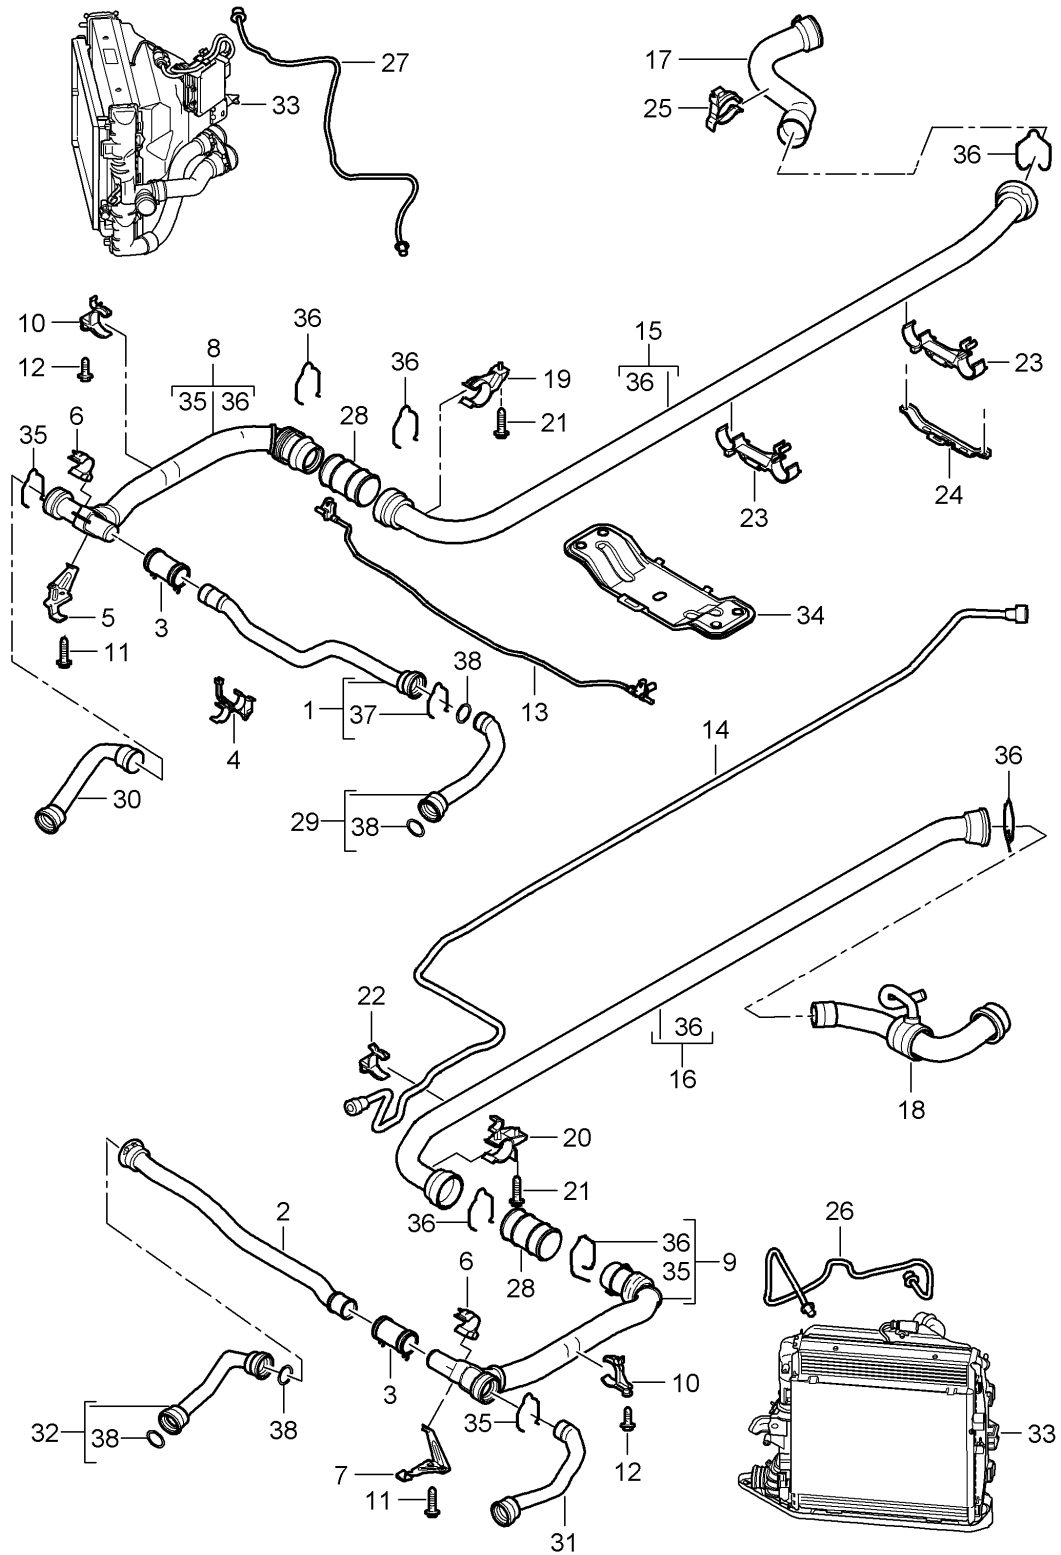

Model: 997 05 Model life 2005>>2008

Pos	Part Number	Description	Remark	Qty	Model
1	997 106 610 00	Water cooling 1 Coolant pipe Supply	right	1	9701,9605
1	997 106 610 01	Discontinued part Coolant pipe Supply	right	1	
1	997 106 610 03	Coolant pipe Vorlauf Discontinued part	right	1	
1	997 106 610 31	Coolant pipe Supply	right	1	
2	997 106 809 00	Coolant pipe Return line	left	1	
3	996 106 417 73	Bracket Coolant pipe To Use		6	
		with:			
(3)	996 106 417 73	Coolant pipe 997.106.610.00 997.106.610.01 997.106.610.02 997.106.610.03 Bracket Coolant pipe To Use		5	
		with:			
(3)	997 106 457 32	Coolant pipe 997.106.610.31 Bracket Coolant pipe To Use		1	
		with:			
4	997 106 609 00	Coolant pipe 997.106.610.31 Bracket		1	
5	997 106 681 03	Breather line		1	
(5)	997 106 681 04	D >> - MJ 2006 Breather line D - MJ 2007>>		1	
6	997 106 581 01	Bracket Breather line		1	
7	999 507 961 41	Cable holder Breather line		1	
8	999 507 743 40	Cable holder Breather line		1	
9		see illustration:	105-020	X	

Model: 997 05

Model life 2005>>2008