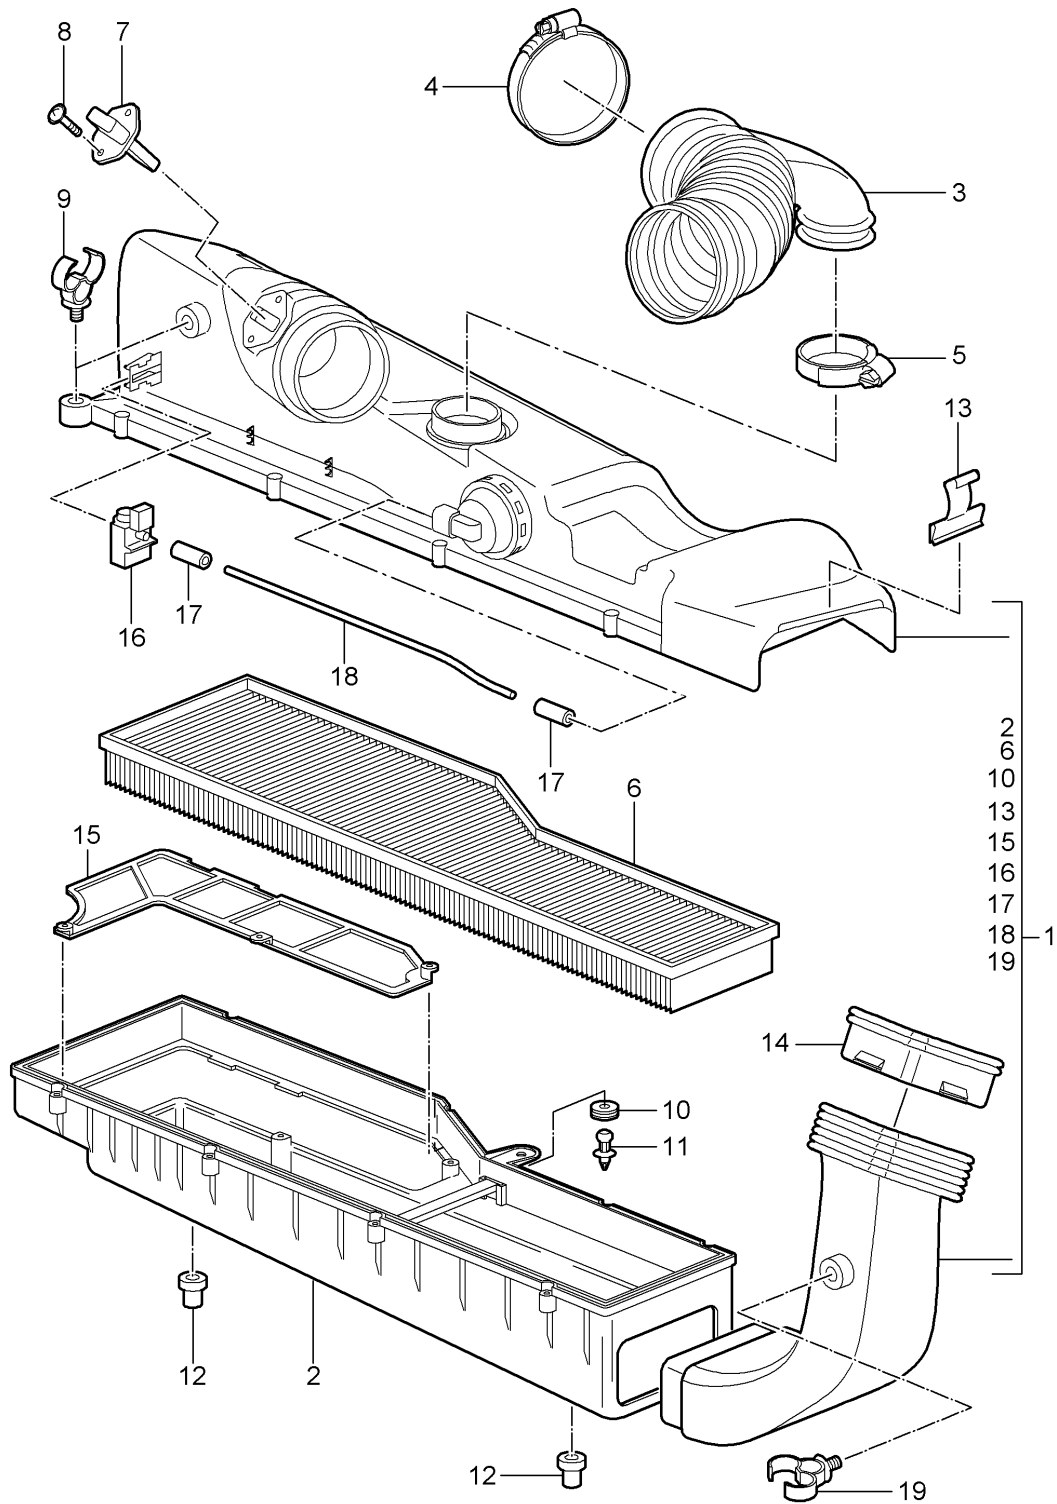

Model: 997 05

Model life 2005>>2008

Pos	Part Number	Description	Remark	Qty	Model
1	997 110 023 00	Air filter Air filter Discontinued part		1	9605
(1)	997 110 923 01	Air filter		1	
2	997 110 122 01	air cleaner, lower part		1	
3		Air guide see illustration:	107-000	1	
4	999 512 016 00	Hose clamp 80 - 100		1	
5	999 512 636 00	Hose clamp 40 - 60		1	
6	996 110 131 52	Air filter element		1	
7	986 606 125 01	Air mass meter		1	
8	999 919 160 07	fillister hd. bolt M 5 X 20		2	
9	999 507 544 40	Cable holder		2	
10	999 702 246 40	Grommet 12 X 17		1	
11	997 110 137 01	Clip		1	
12	999 703 478 40	bush		1	
13	997 110 237 00	Clip for air cleaner housing Discontinued part		1	
13	997 110 237 01	Clip for air cleaner housing		1	
14	997 110 250 00	Sealing bellows		1	
15	997 110 240 00	Frame		1	
16	999 511 240 40	Cable holder 11,0 - 18		1	

Model: 997 05

Model life 2005>>2008