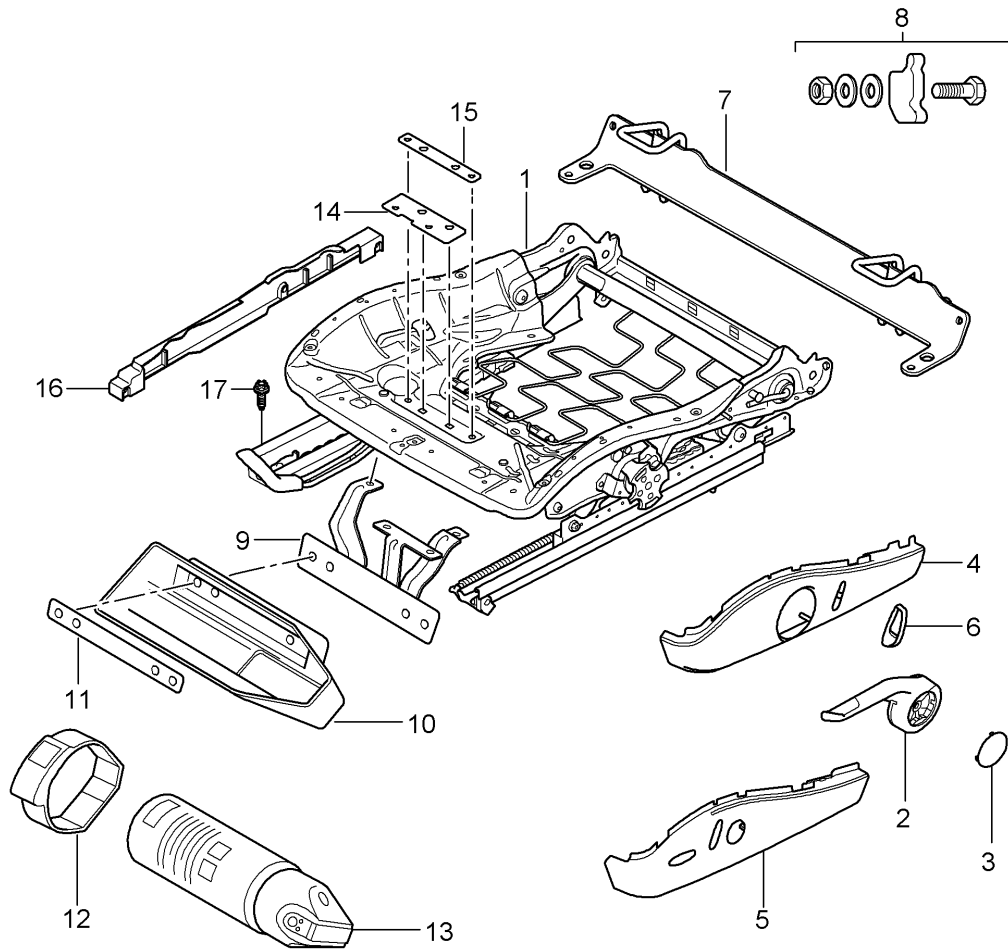

Model: 997 05

Model life 2005>>2008

Pos	Part Number	Description	Remark	Qty	Model
10	997 521 895 00	Clip Inner spring		2	
11	997 521 797 00	tension spring Release backrest		1	
12	997 521 335 01	Trim Mounting component	left inner	1	
	997 521 335 01 D07	Volcano grey			
(12)	997 521 336 01	Trim Mounting component	right inner	1	
	997 521 336 01 D07	Volcano grey			
13	999 073 375 09	Screw Mount backrest Seat frame		4	
14	999 073 306 09	Screw Mount Side airbag unit		2	

Model: 997 05

Model life 2005>>2008