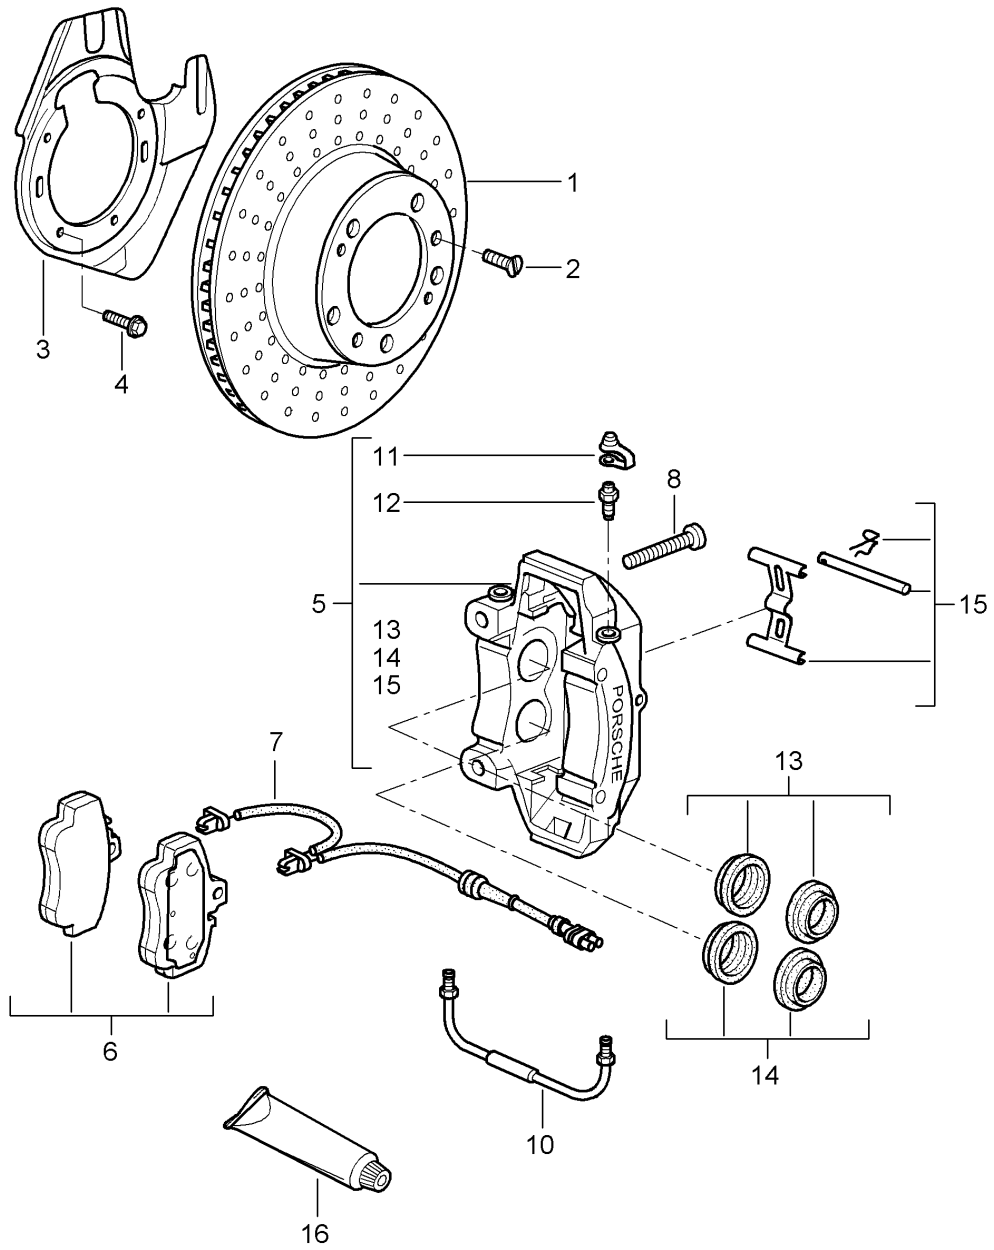

Model: 997 05

Model life 2005>>2008