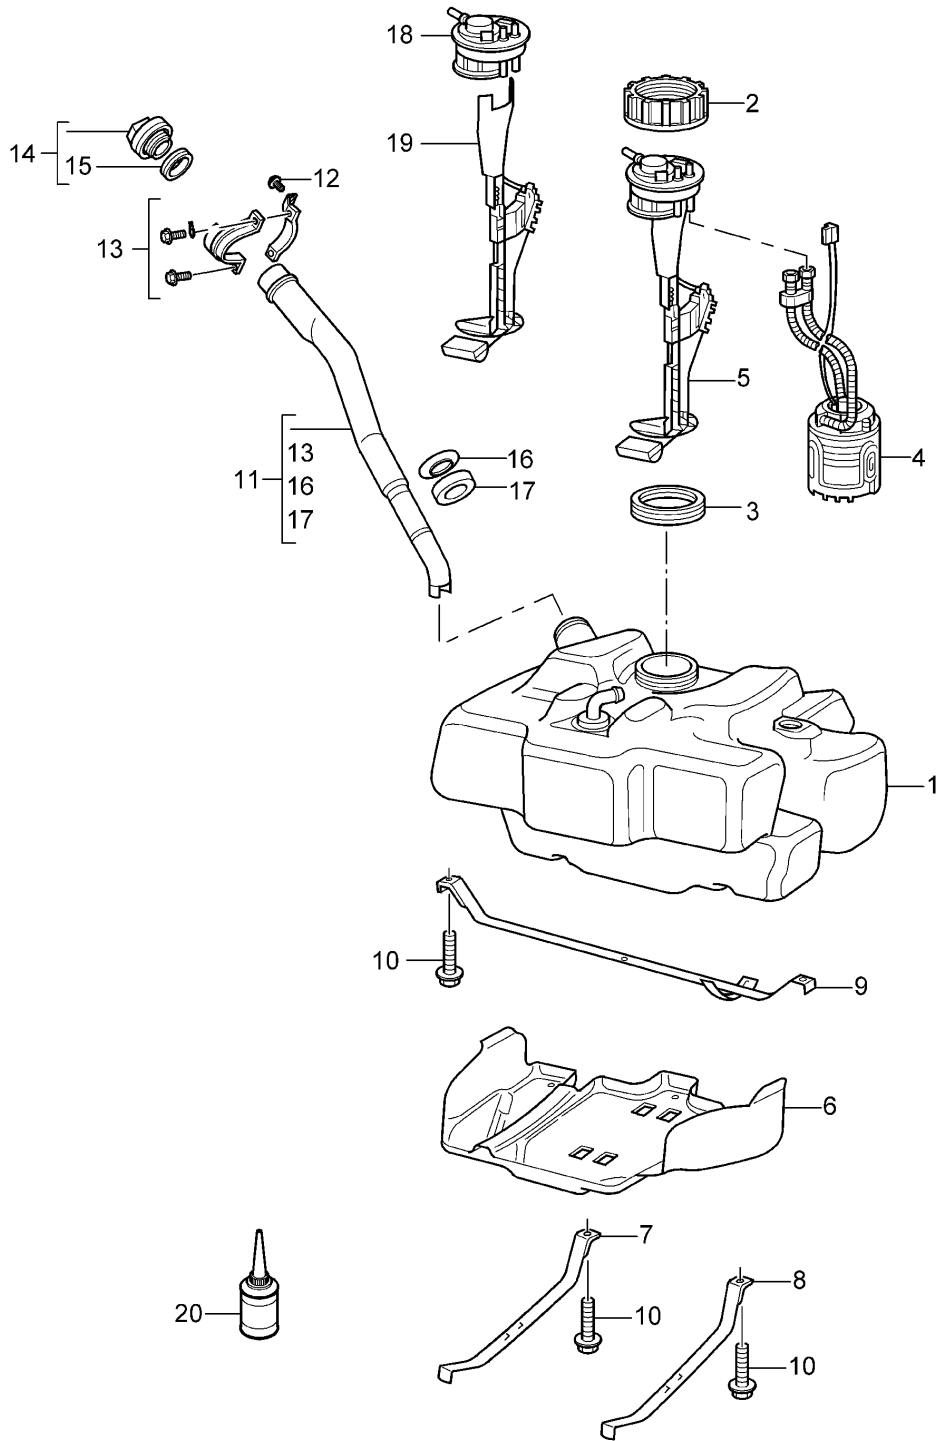

Model: 997 05

Model life 2005>>2008

Model: 997 05 Model life 2005>>2008

Pos	Part Number	Description	Remark	Qty	Model
1	996 201 021 05	Fuel tank		1	C2/C2S
(1)	997 201 022 01	Fuel tank	lhd	1	PR:098
2	996 201 623 00	Union nut	rhd	1	PR:099
3	321 919 133	seal ring		1	
4	996 620 132 00	Fuel pump		1	C2
4	997 620 132 00	Fuel pump		1	C2S
5	996 620 832 02	Tank gauge		1	
		with:			
6	997 201 331 02	flange Bottom protection for fuel tank	lhd	1	PR:098
(6)	997 201 331 03	Bottom protection for fuel tank	rhd	1	PR:099
7	996 201 106 02	tensioning strap	right	1	
8	996 201 105 02	tensioning strap	left	1	
9	996 201 107 02	tensioning strap	lhd	1	PR:098
(9)	996 201 108 00	tensioning strap	rhd	1	PR:099
10	900 075 479 09	Bolt with washer M 8 X 40		4	
11	997 201 043 00	fuel filler neck F >> 99-5S734 723		1	
11	997 201 043 06	fuel filler neck F 99-5S734 724>>		1	
-		also use:	997 201 951 00	1	
(11)	997 201 043 01	fuel filler neck F >> 99-5S716 897 F >> 99-5S703 178		1	PR:150,193
(11)	997 201 043 07	fuel filler neck F 99-5S716 898>> F 99-5S703 179>>		1	PR:150,193
-		also use:	997 201 951 00	1	
12	999 015 025 09	Oval-head screw M 6 X 12 F >> 99-5S734 723 F >> 99-5S716 897 F >> 99-5S703 178		1	PR:150,193
(12)	999 073 348 09	fillister hd. bolt M 6 X 12 F 99-5S734 724>> F 99-5S716 898>> F 99-5S703 179>>		1	PR:150,193
13	997 201 951 00	Bracket (complete) F >> 99-5S734 723 F >> 99-5S716 897 F >> 99-5S703 178		1	PR:150,193
13	997 201 951 02	Bracket for filler neck (complete) F 99-5S734 724>> F 99-5S716 898>> F 99-5S703 179>>		1	PR:150,193
14	996 201 241 03	Fuel tank cap		1	
		with:			
-	999 507 499 40	Clip		1	
15	191 201 557	Spreader rivet		1	
16	996 201 755 00	seal ring		1	
16	996 201 755 00	support washer		1	
17	996 201 753 00	Seal		1	
20	000 043 206 89	Multi-purpose additive for Otto engine fuels 100 ML Discontinued part		1