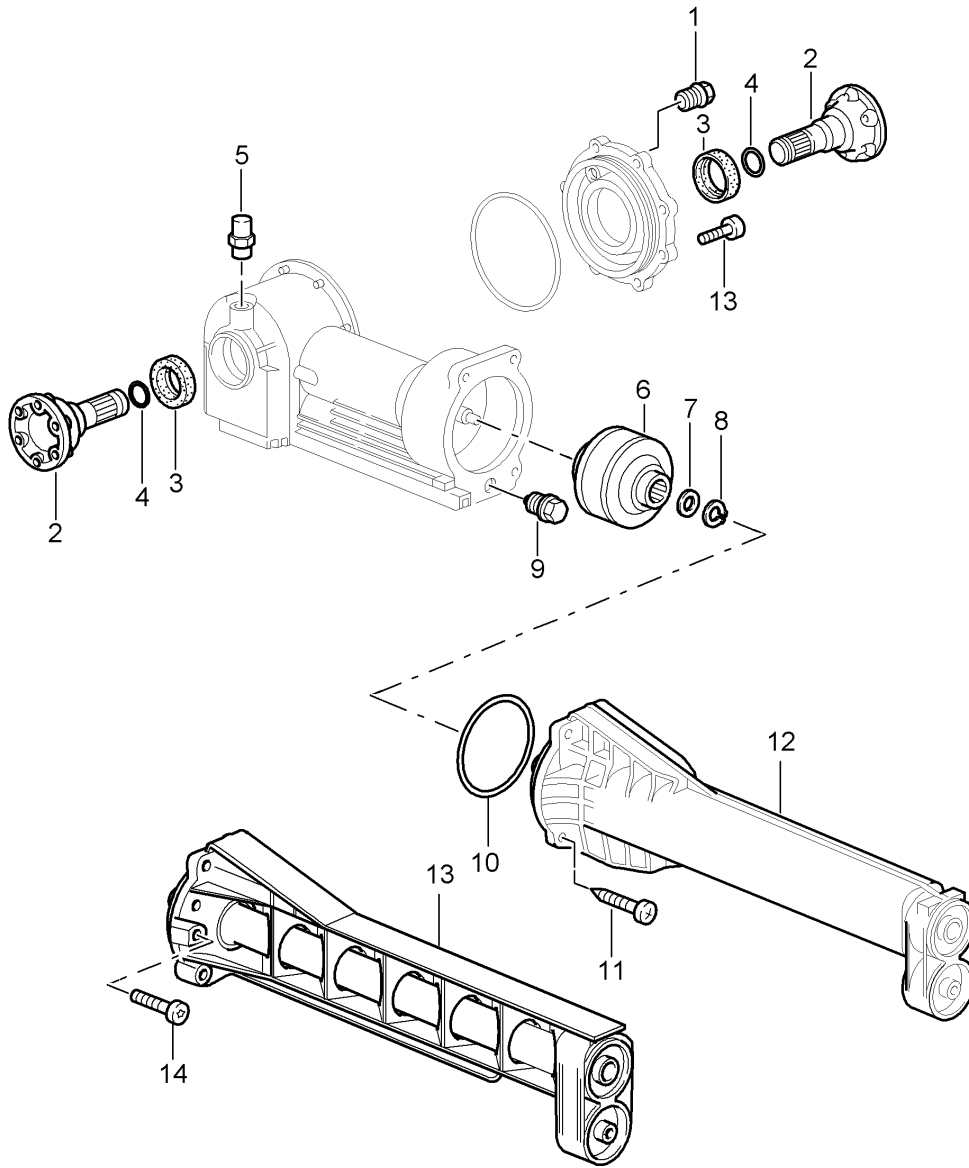

Model: 997 05

Model life 2005>>2008

Pos	Part Number	Description	Remark	Qty	Model
		Front axle differential Cardan shaft			Z97.00 G9731,A9731
1	997 349 010 00	Front axle differential Ready for installation		1	
2	999 072 034 09	Conical screw M 10 X 28		2	
3	997 375 934 00	transmission carrier	front	1	
4	997 375 257 00	Stop		2	
5	900 380 008 09	Locknut M 10		1	
6	997 375 343 00	transmission carrier	rear	1	
7	900 378 142 09	Hexagon bolt M 10 X 90		1	
8	996 421 020 50	Cardan shaft Discontinued part		1	
8	997 421 020 00	Cardan shaft Discontinued part		1	
8	997 421 020 01	Cardan shaft		1	
9	996 421 145 01	Gaiter		1	
10	996 375 054 02	gearbox mounting		1	
11	900 385 123 01	Bolt with washer M 10 X 25		4	
12	999 076 053 09	Hexagon nut M 10		2	
13	900 385 097 01	Torx screw M 10 X 35		3	
14	999 061 111 99	Threaded pin M 10 X 121		2	
15	000 043 204 20	Transmission fluid Front axle differential MOBILUBE PTX 75 W 90 Container 20 LTR.		X	

Model: 997 05

Model life 2005>>2008