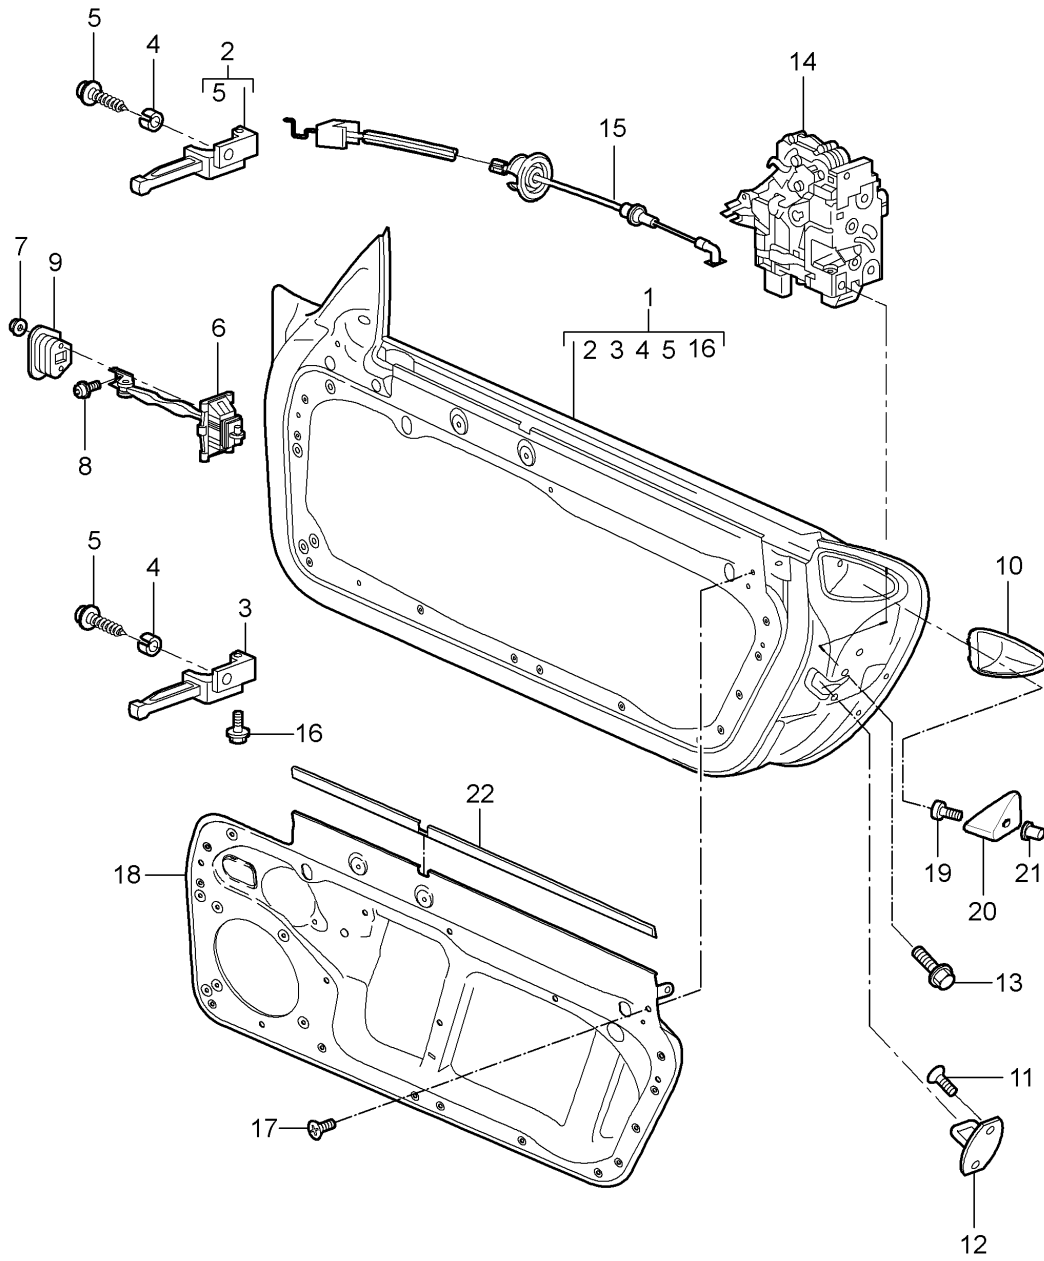

Model: 997 05

Model life 2005>>2008

Model: 997 05 Model life 2005>>2008

Pos	Part Number	Description	Remark	Qty	Model
		Door shell Installation parts Door lock			
(1)	997 531 011 04	Door shell	left	1	
	997 531 011 04 GRV	primed			
1	997 531 012 04	Door shell	right	1	
	997 531 012 04 GRV	primed			
-		also use:			
-	000 043 305 32	sealant		1	
(2)	997 531 321 00	Hinge	left	1	
2	997 531 322 00	Hinge	right	1	
(3)	997 531 319 00	Hinge	left	1	
3	997 531 320 00	Hinge	right	1	
4	996 531 831 00	Sleeve		4	
5	900 067 291 01	Bolt with washer M 8 X 16		2	
6	997 537 151 01	Door catch Discontinued part		2	
6	997 537 151 02	Door catch		2	
7	999 084 212 02	Hexagon nut M 6		4	
8	999 073 138 09	Screw M 8 X 25 Discontinued part		2	
9	996 537 751 00	Seal		2	
(10)	997 537 331 00	Support	left	1	
	997 537 331 00 01C	Satin black			
10	997 537 332 00	Support	right	1	
	997 537 332 00 01C	Satin black			
11	N 910 174 01	countersunk multi-point socket head bolt M 8 X 22		4	
12	3C0 837 767 A	Striker		2	
13	WHT 000 439	flat round head bolt M 8 X 20		2	
(14)	3D1 837 015	Door lock	left lhd	1	PR:098
14	3D1 837 016	Door lock	right lhd	1	PR:098
(14)	3D1 837 015 C	Door lock	left	1	PR:072
(14)	3D1 837 016 C	Door lock	right	1	PR:072
(14)	3D2 837 015	Door lock	left rhd	1	PR:099
(14)	3D2 837 016	Door lock	right rhd	1	PR:099
15	997 537 319 01	Bowden cable		2	
16	999 072 043 09	Hexagon bolt M 6 X 12 Micro-self-locking fillister hd. bolt M 6 X 16		2	
17	999 073 333 09			8	
(18)	997 537 201 00	Inner panel D >> - MJ 2005 No longer use the part here	left	1	
18	997 537 202 00	Inner panel D >> - MJ 2005 No longer use the part here	right	1	
18	997 537 901 00	Inner panel D >> - MJ 2005	left	1	
(18)	997 537 902 00	Inner panel D >> - MJ 2005	right	1	
18	987 537 202 00	Inner panel D - MJ 2006>> No longer use the part here	right	1	
18	987 537 201 00	Inner panel D - MJ 2006>> No longer use the part here	left	1	