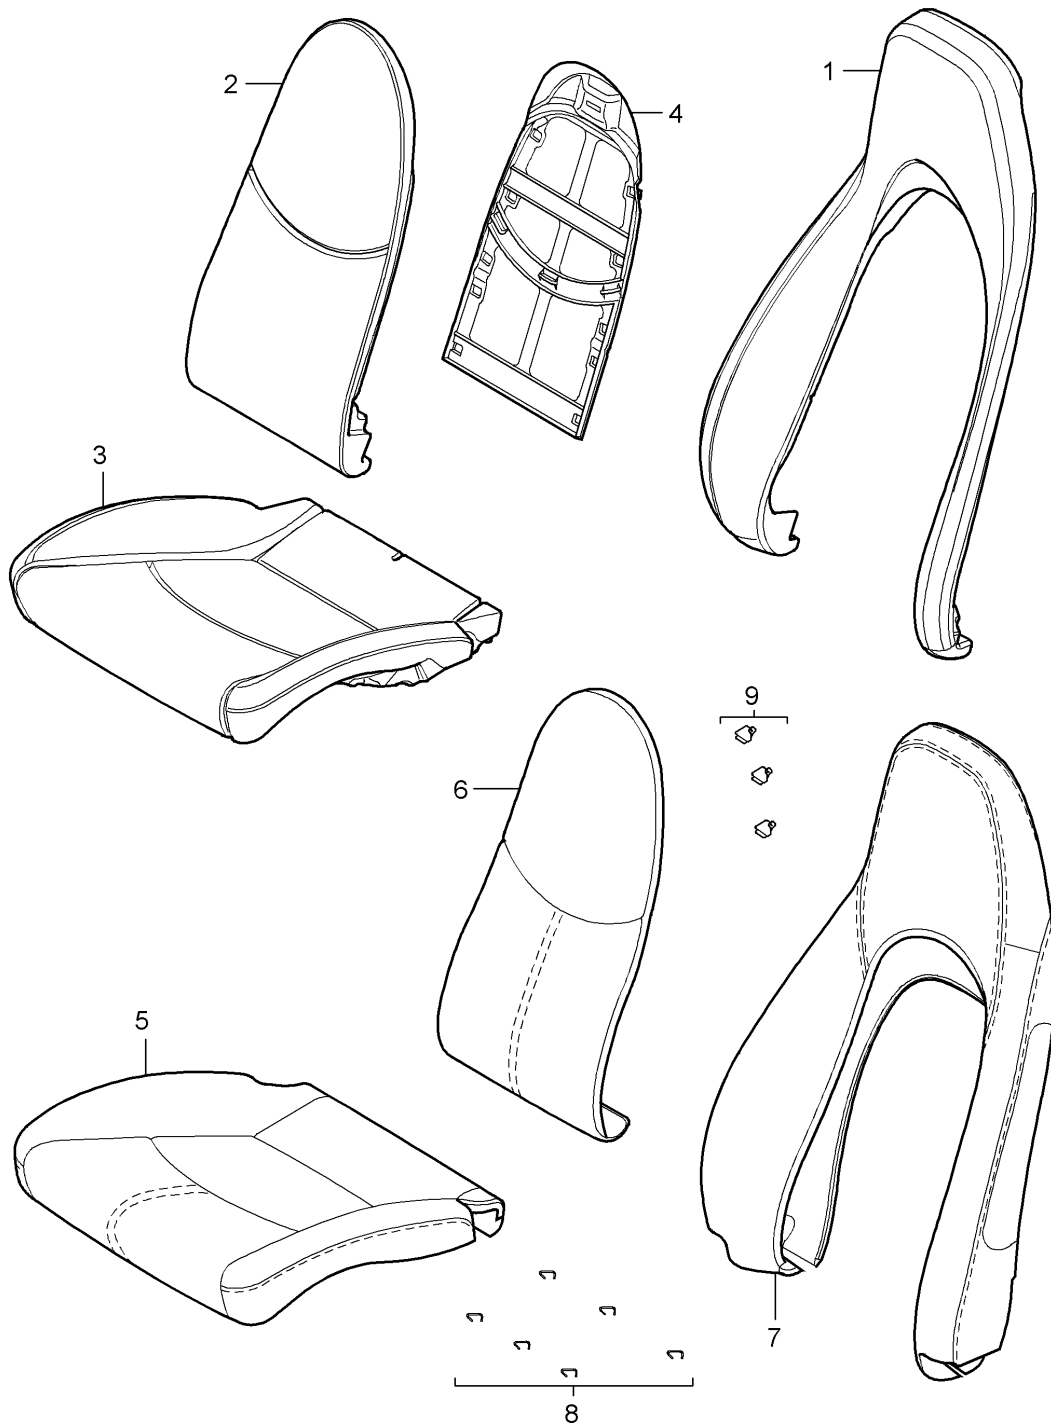

Model: 997 05

Model life 2005>>2008