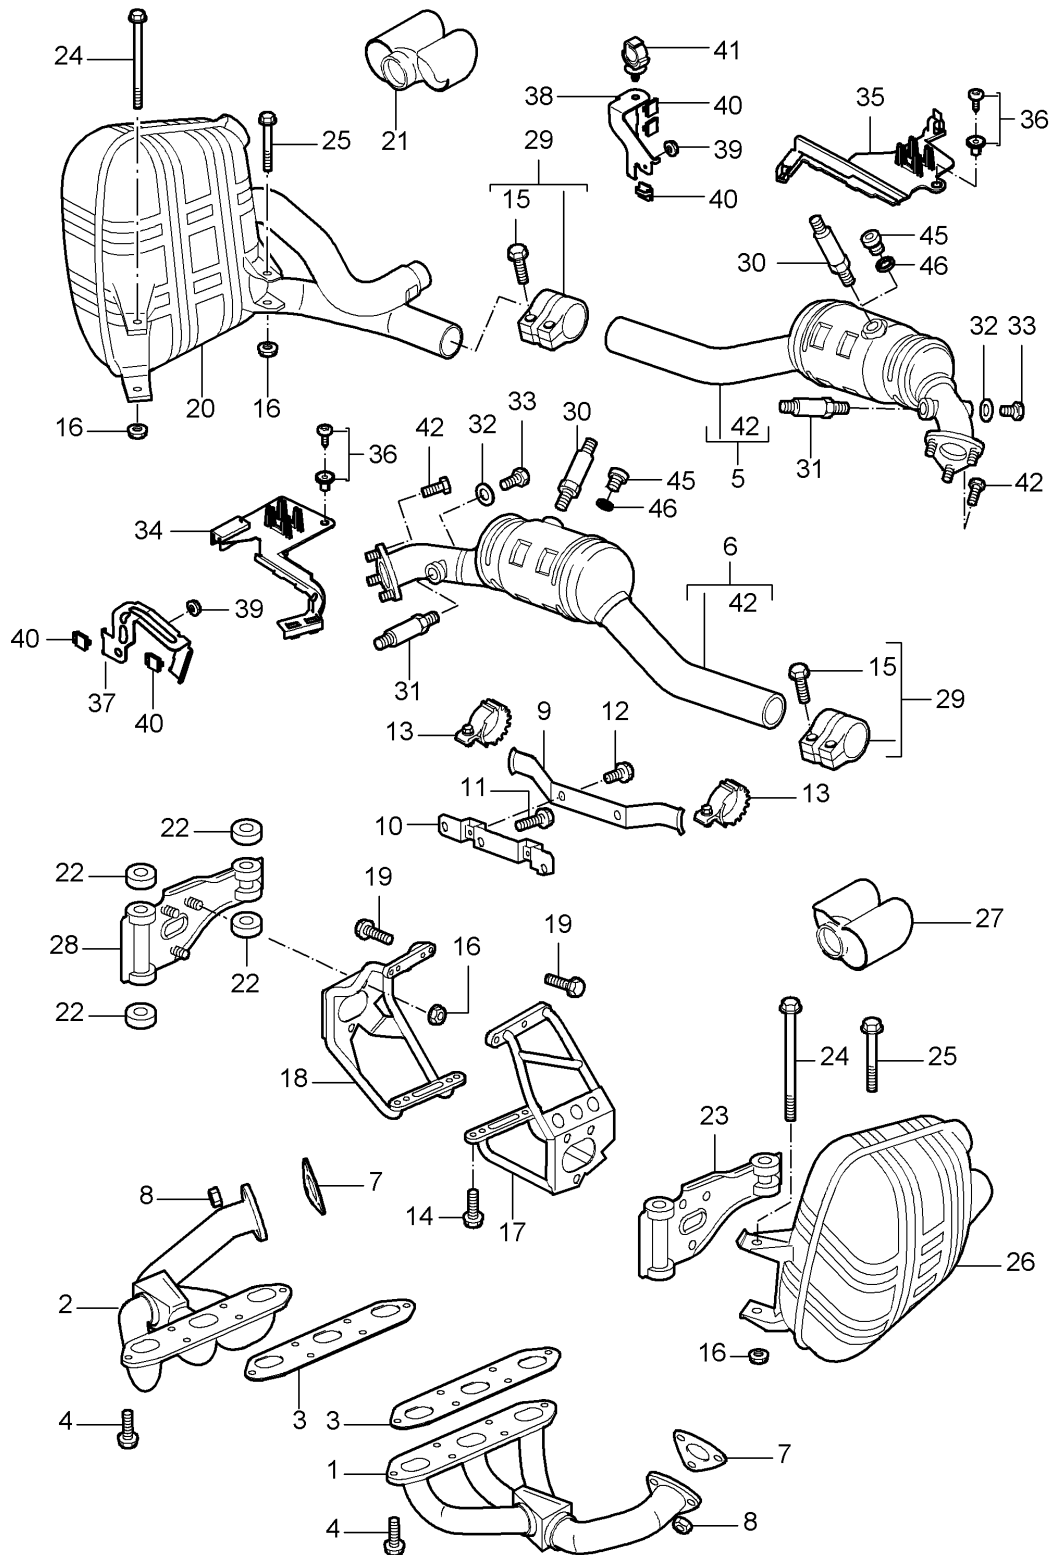

Model: 997 05

Model life 2005>>2008

Pos	Part Number	Description	Remark	Qty	Model
40	999 651 386 02	Cable clamp D >> - MJ 2005 Discontinued part		6	
40	999 651 386 01	Cable clamp		6	
(40)	999 651 394 40	Cable holder D - MJ 2006>>		4	
41	999 511 239 40	Cable holder D >> - MJ 2005		1	
42	900 075 365 02	Screw M 8 X 30		X	
45	900 219 015 00	sealing plug M 18 X 1,5 Deleted Lambda probe After Catalytic converter		2	
46	900 123 009 20	seal ring 18 X 24 Deleted Lambda probe After Catalytic converter		2	

Model: 997 05

Model life 2005>>2008