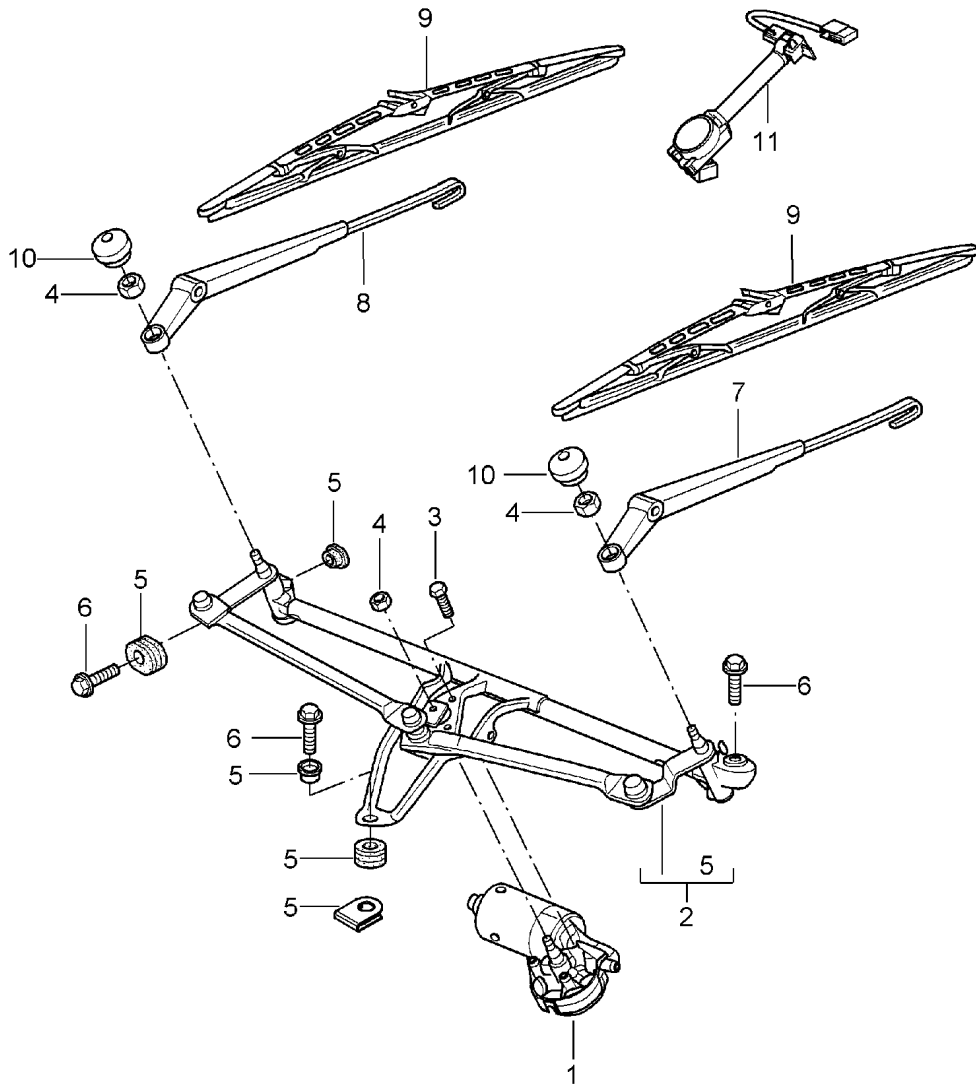

Model: 997 05

Model life 2005>>2008