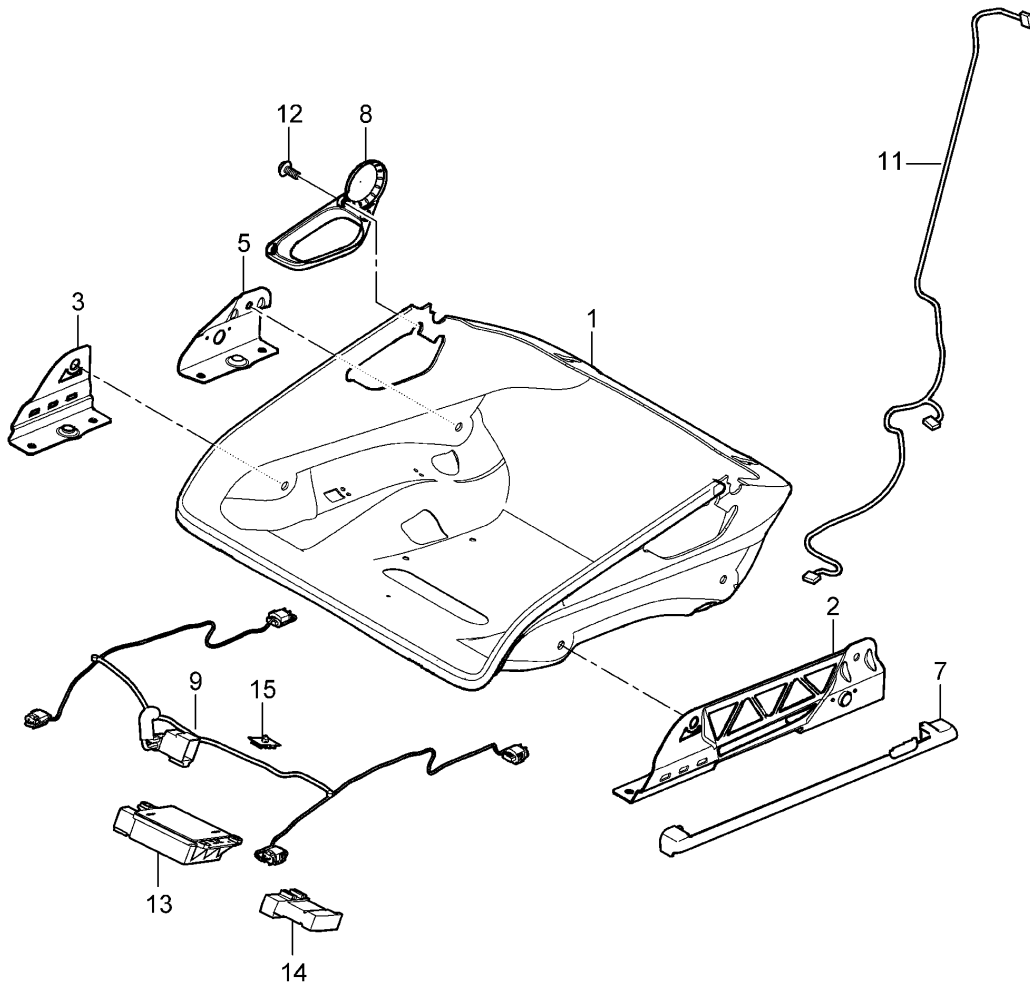

Model: 997 05

Model life 2005>>2008

Model: 997 05 Model life 2005>>2008

Pos	Part Number	Description	Remark	Qty	Model
1	997 521 281 00	bucket seat Collapsible Seat frame Accessories D - MJ 2008>> Cup Seat frame	left a. right	2	CARRERA TARGA COUPE CABRIO PR:388,389
(1)	997 521 182 00	without: seat occupied recognition Cup Seat frame	right	1	PR:389,560
2	997 521 433 00	with: seat occupied recognition and Seat rail Adapter Seat frame Discontinued part	outer left	1	PR:388
(2)	997 521 434 00	Adapter Seat frame Discontinued part	outer right	1	PR:389
3	997 521 436 00	Adapter Seat frame Discontinued part	front, inner right	1	PR:388
4	997 521 435 00	Adapter Seat frame	front, inner left	1	PR:389
5	997 521 438 00	without: seat occupied recognition Discontinued part Adapter Seat frame Discontinued part	rear, inner right	1	PR:388
6	997 521 437 00	Adapter Seat frame	rear, inner left	1	PR:389
7	997 521 427 03	without: seat occupied recognition Discontinued part Cover Sensor seat occupied recognition	left	1	PR:389,560
(7)	997 521 427 03 01C 997 521 426 03	Satin black Cover Sensor seat occupied recognition	right	1	PR:389,560
8	997 521 426 03 01C 997 521 561 00	Satin black Trim Seat belt	left lower	1	PR:388,389
(8)	997 521 561 00 01C 997 521 562 00	Satin black Trim Seat belt	right lower	1	PR:388,389
9	997 521 562 00 01C 997 612 688 10	Satin black Wire set seat occupied recognition		1	PR:389,560
11	997 612 785 10	Wire set	left a. right	1	PR:388,389
12	999 141 049 01	Side airbag unit Oval-head screw Mount Trim Belt Seat cushion		3	
13	997 618 233 05	Control unit for seat occupied sensor		1	PR:560
14	999 653 070 40	Pin connector socket		1	