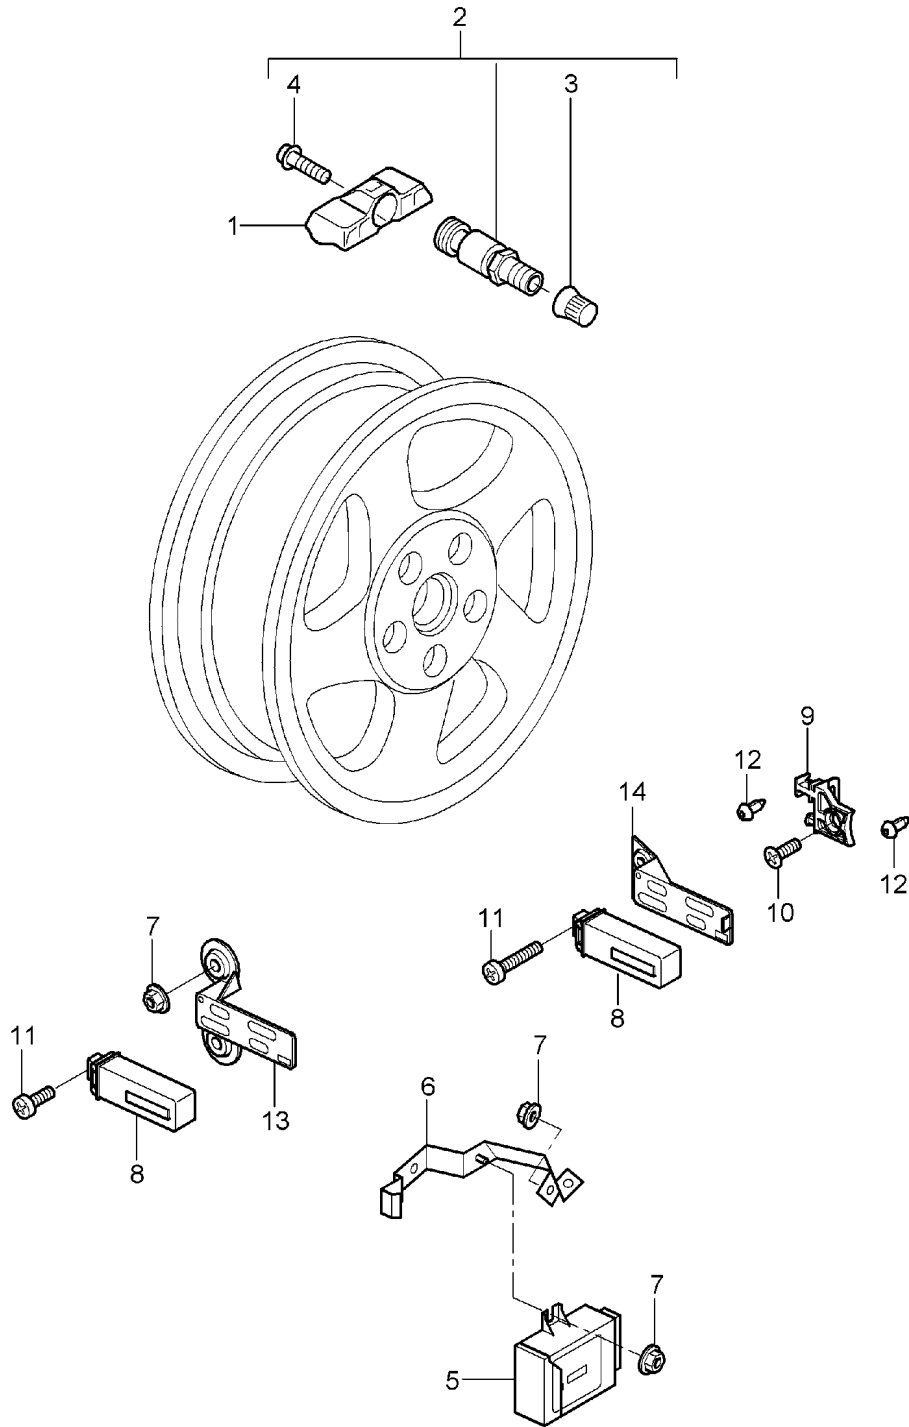

Model: 997 05

Model life 2005>>2008