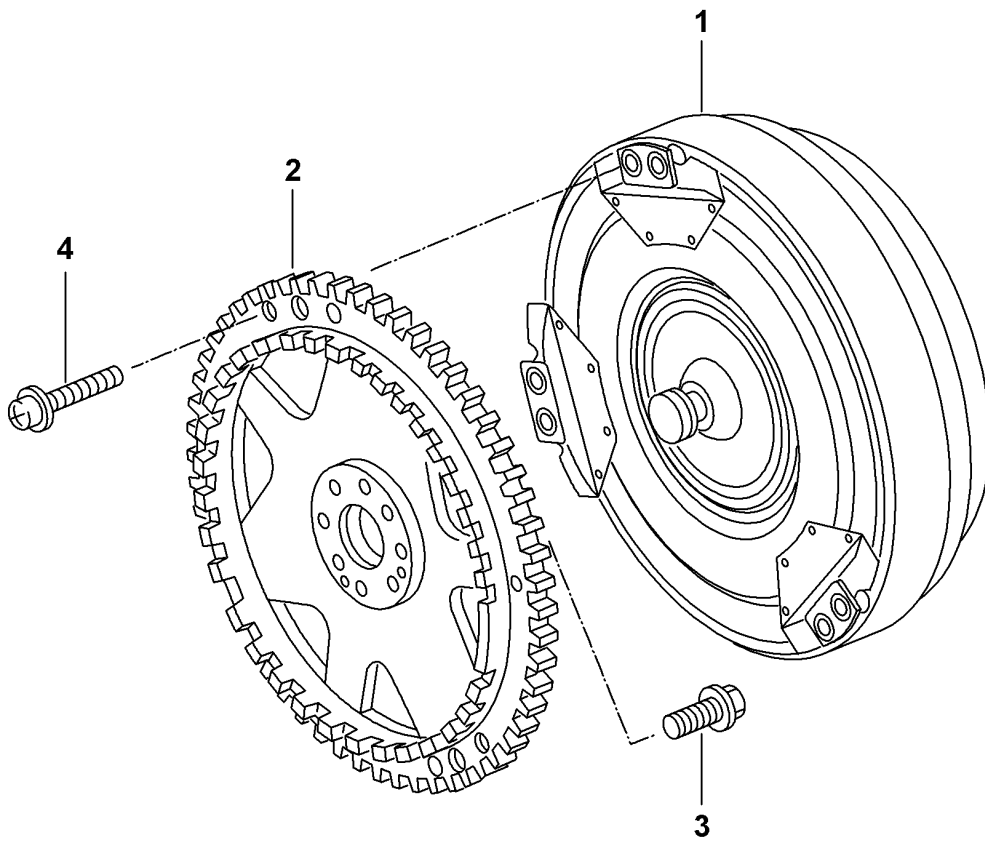

Model: 997 05

Model life 2005>>2008

Model: 997 05

Model life 2005>>2008

Pos	Part Number	Description	Remark	Qty	Model
		Tiptronic Torque converter Clutch plate			A9701, A9731
1	722 250 120 2	Torque converter		1	
2	996 116 075 16	Clutch plate		1	
3	999 073 091 09	Socket head bolt M 10 X 1 X 25		8	
4	900 067 369 09	Socket head bolt M 8 X 20		6	
5	996 116 101 10	Intermediate housing Engine and Gearbox		1	