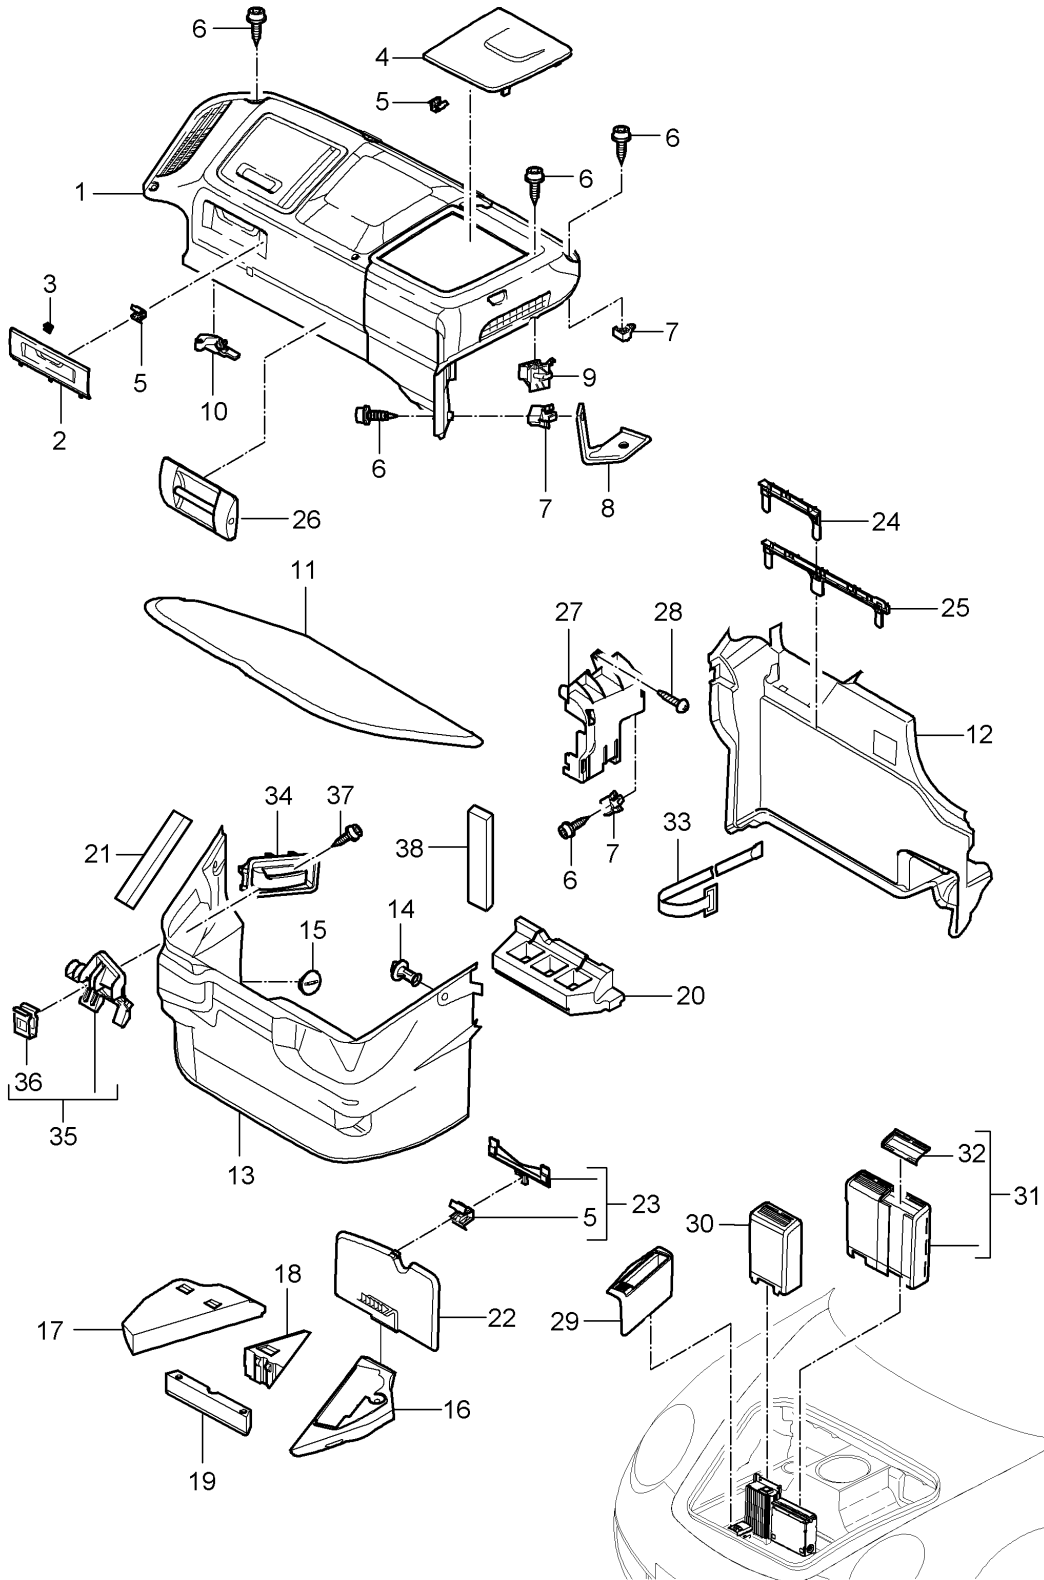

Model: 997 05 Model life 2005>>2008

Pos	Part Number	Description	Remark	Qty	Model
27	997 551 805 00 01C 997 551 751 00	Pocket Windbreak Satin black Trim Lines Carpet		1	PR:099
28	997 551 751 00 A31 999 507 116 01	Black U-clip 23,0 - 23,5		2	PR:099
32	999 590 055 01	Securing clip 10,7 X 11,5		2	
33	997 551 634 00	Luggage compartment trim	lhd	1	PR:098,670
33	997 551 634 00 FMU	black/black			
33	997 551 634 00	Luggage compartment trim	lhd	1	PR:098,672
33	997 551 634 00 FMU	black/black			
33	997 551 634 00	Luggage compartment trim	lhd	1	PR:098,692
33	997 551 634 00 FMU	black/black			
(33)	997 551 635 00	Luggage compartment trim	rhd	1	PR:099
34	997 551 635 00 FMU	black/black			
34	997 551 633 00	Trim Brake servo	lhd	1	PR:098,670
34	997 551 633 00 FMU	black/black			
34	997 551 633 00	Trim Brake servo	lhd	1	PR:098,672
34	997 551 633 00 FMU	black/black			
34	997 551 633 00	Trim Brake servo	lhd	1	PR:098,692
34	997 551 633 00 FMU	black/black			
(34)	997 551 632 00	Trim Brake servo		1	PR:099
35	997 551 632 00 FMU	black/black			
35	999 507 795 09	panel nut 4,8		3	
36	999 073 231 09	panel screw 4,8 X 16		3	
37	999 025 236 40	Washer fuse for catch Position 14		2	

Model: 997 05

Model life 2005>>2008