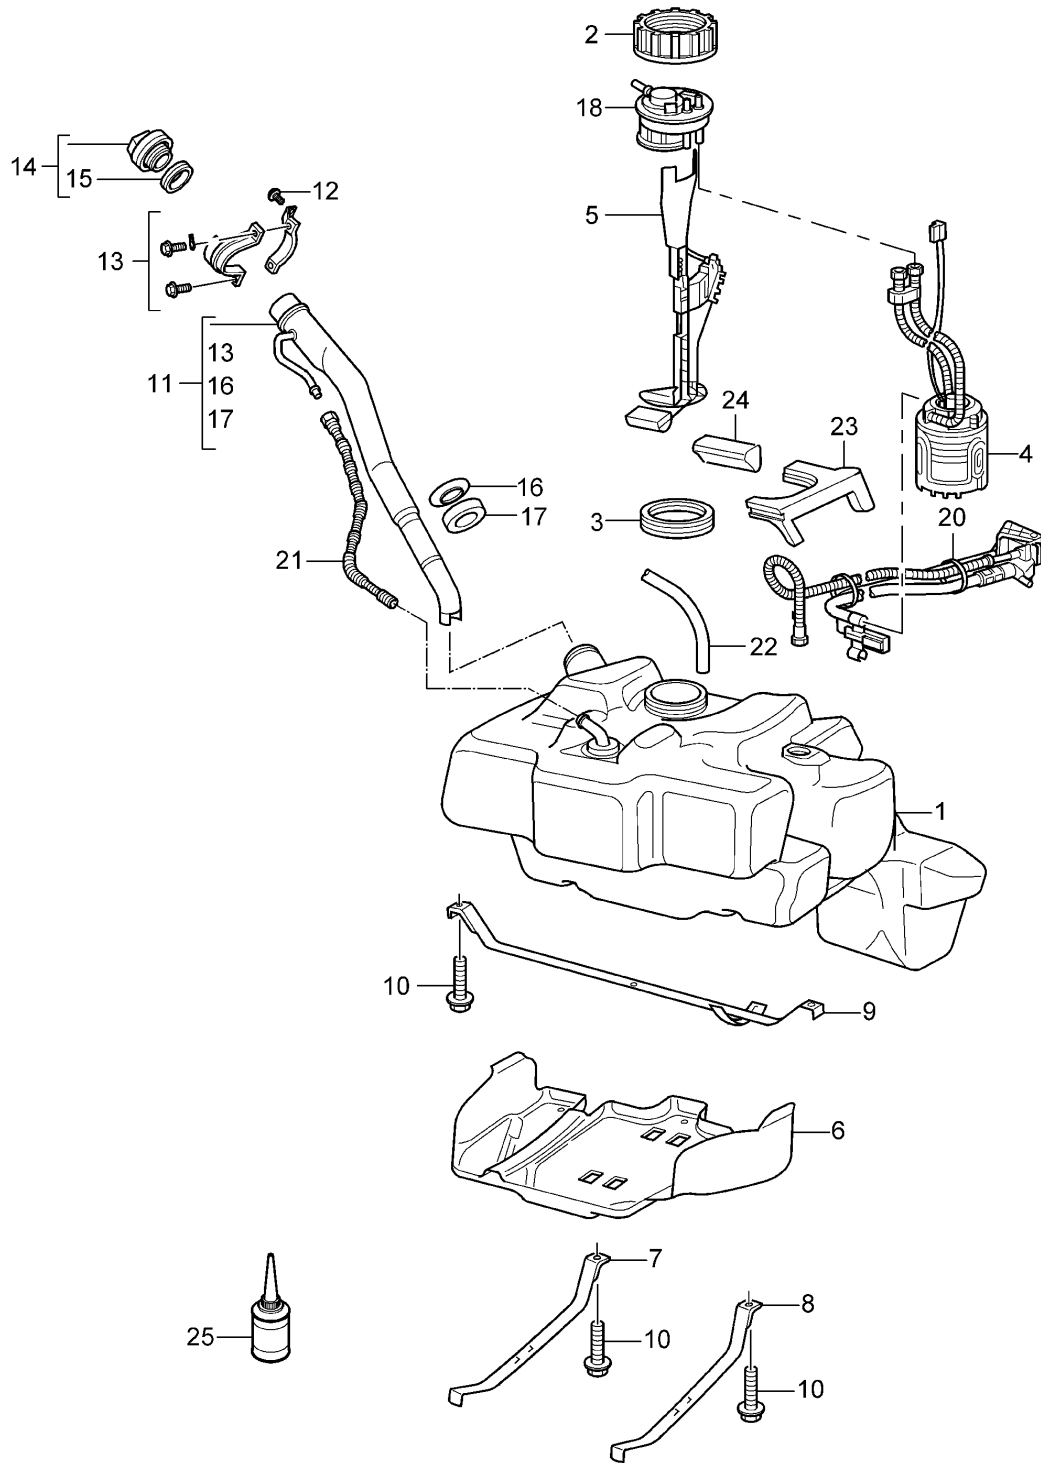

Model: 997 05

Model life 2005>>2008

Model: 997 05

Model life 2005>>2008

Pos	Part Number	Description	Remark	Qty	Model
1	997 201 021 01	Fuel tank		1	C4/C4S
(1)	997 201 022 00	Fuel tank	lhd	1	PR:098
2	997 201 623 00	Union nut	rhd	1	PR:099
3	997 201 733 00	seal ring		1	
4	997 620 133 00	Fuel pump		1	
		Discontinued part			
4	997 620 133 01	Fuel pump		1	
5	997 620 833 00	Tank gauge		1	
		without:			
		flange			
6	997 201 331 00	Bottom protection for fuel tank		1	
7	997 201 106 00	tensioning strap	right	1	
8	997 201 105 00	tensioning strap	left	1	
9	997 201 107 00	tensioning strap		1	
10	900 075 479 09	Bolt with washer M 8 X 40		4	
11	997 201 043 12	fuel filler neck		1	
(11)	997 201 043 10	fuel filler neck		1	PR:150,193
12	999 073 348 09	fillister hd. bolt		1	
13	997 201 951 02	Bracket for filler neck		1	
14	996 201 241 03	Fuel tank cap		1	
		with:			
		Clip			
-	999 507 499 40	Spreader rivet		1	
15	191 201 557	seal ring		1	
16	996 201 755 00	support washer		1	
17	996 201 753 00	Seal		1	
18	997 201 421 01	flange for Tank gauge		1	
20	997 620 113 00	suction jet pump		1	
21	996 201 613 00	Breather line	rhd	1	PR:099
		Fuel tank To fuel filler neck			
(21)	997 201 711 00	Breather line	lhd	1	PR:098
		Fuel tank To fuel filler neck			
(22)	997 201 721 00	Breather line	inner	1	
		In-tank fuel pump To			
25	000 043 206 89	Multi-purpose additive for Otto engine fuels 100 ML		1	
		Discontinued part			
25	000 043 209 02	Multi-purpose additive for Otto engine fuels 100 ML		1