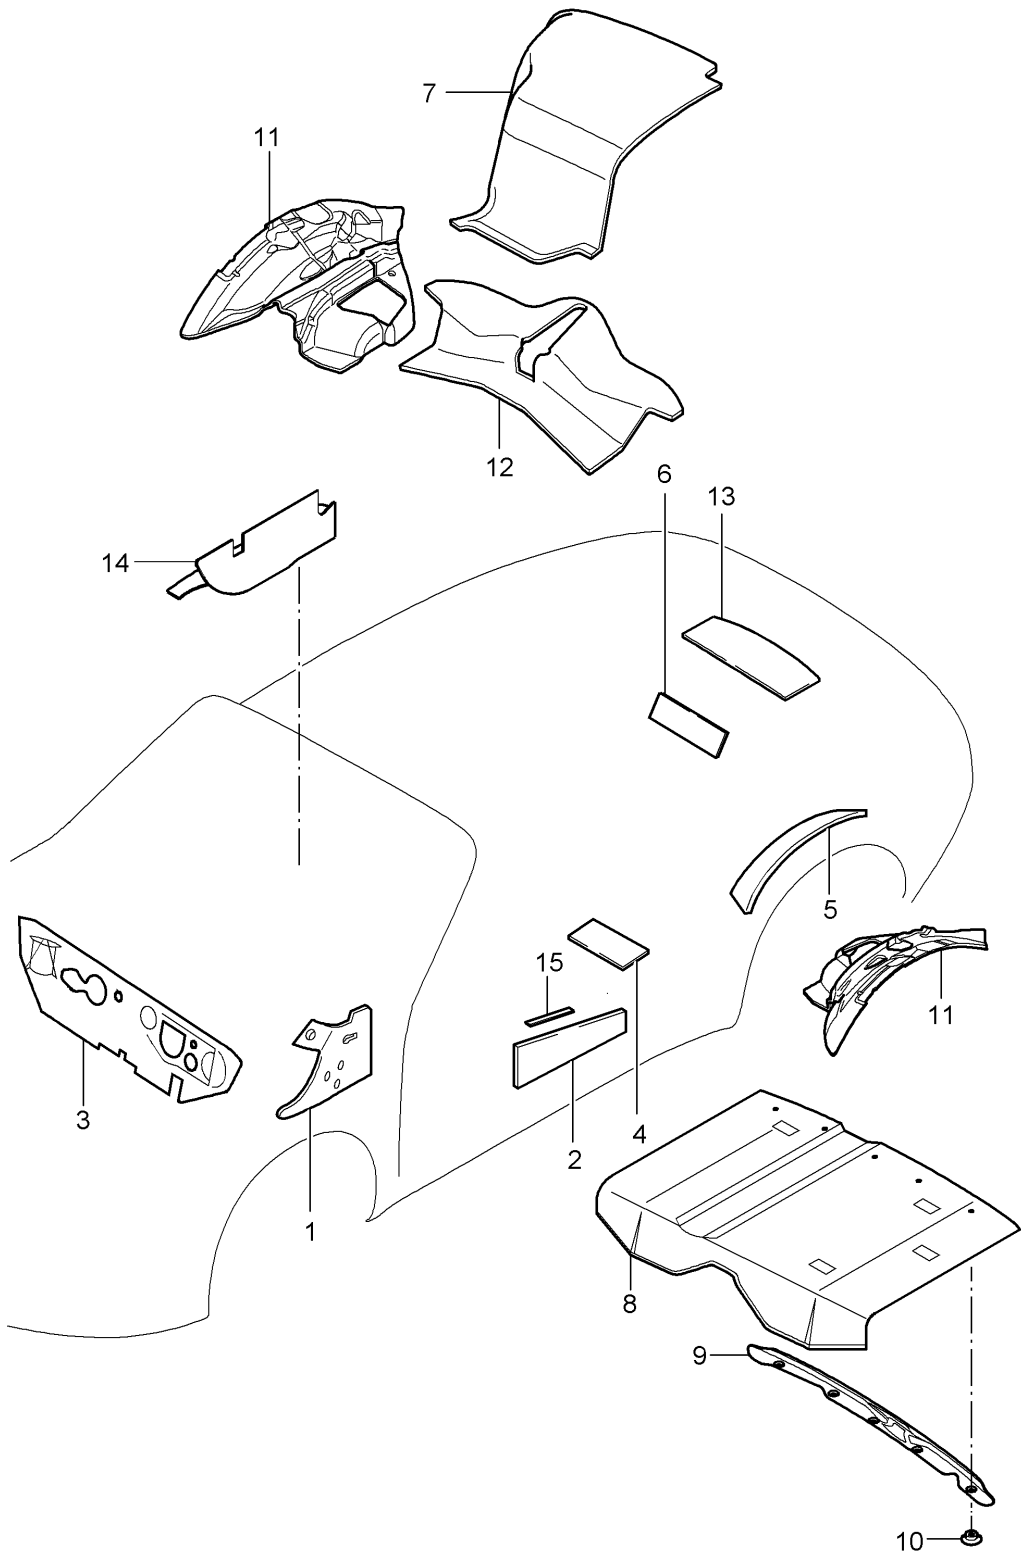

Model: 997 05

Model life 2005>>2008

Model: 997 05 Model life 2005>>2008

Pos	Part Number	Description	Remark	Qty	Model
1	997 556 605 00	Body Sound proofing 1 Sound absorber	left	1	CABRIO
(1)	997 556 606 00	Wheel housing Sound absorber	front right	1	
2	997 556 531 00	Wheel housing sound absorber for door	front	2	
2	997 537 551 00	D - MJ 2005>> - MJ 2005 sound absorber for door		2	
3	997 556 723 00	D - MJ 2006>> Sound absorber	lhd	1	PR:098
(3)	997 556 724 00	Firewall Sound absorber	rhd	1	PR:099
4	997 556 503 00	Firewall Insulation for floor		2	
5	997 556 507 01	sound absorb.for wheel housing	left	1	
(5)	997 556 508 01	sound absorb.for wheel housing	rear right	1	
6	997 556 511 00	sound absorber for rear panel	rear	1	
(7)	997 556 611 00	Sound absorber	lower left	1	
7	997 556 612 00	Convertible top tray Sound absorber	right	1	
8	997 556 711 01	Convertible top tray Sound absorber		1	
8	997 556 711 02	Engine bay D >> - MJ 2005 Sound absorber		1	
8	997 556 711 03	Engine bay D >> - MJ 2007 Sound absorber		1	
9	996 556 761 01	Engine bay D - MJ 2008>> retaining strip		1	
10	999 049 020 40	Engine bay Plastic nut		5	
(11)	997 556 657 01	T5/30 X 5,1 Sound absorber	left	1	
11	997 556 658 01	Wheel housing liner Sound absorber	rear right	1	
12	997 556 653 00	Wheel housing liner Sound absorber	rear	1	
13	997 556 521 00	Control units sound absorber for rear panel	upper	1	
14	997 556 634 00	Sound absorber		1	PR:680
15	997 537 553 00	Subwoofer sound absorber for door		4	
		Reinforcement D - MJ 2006>>