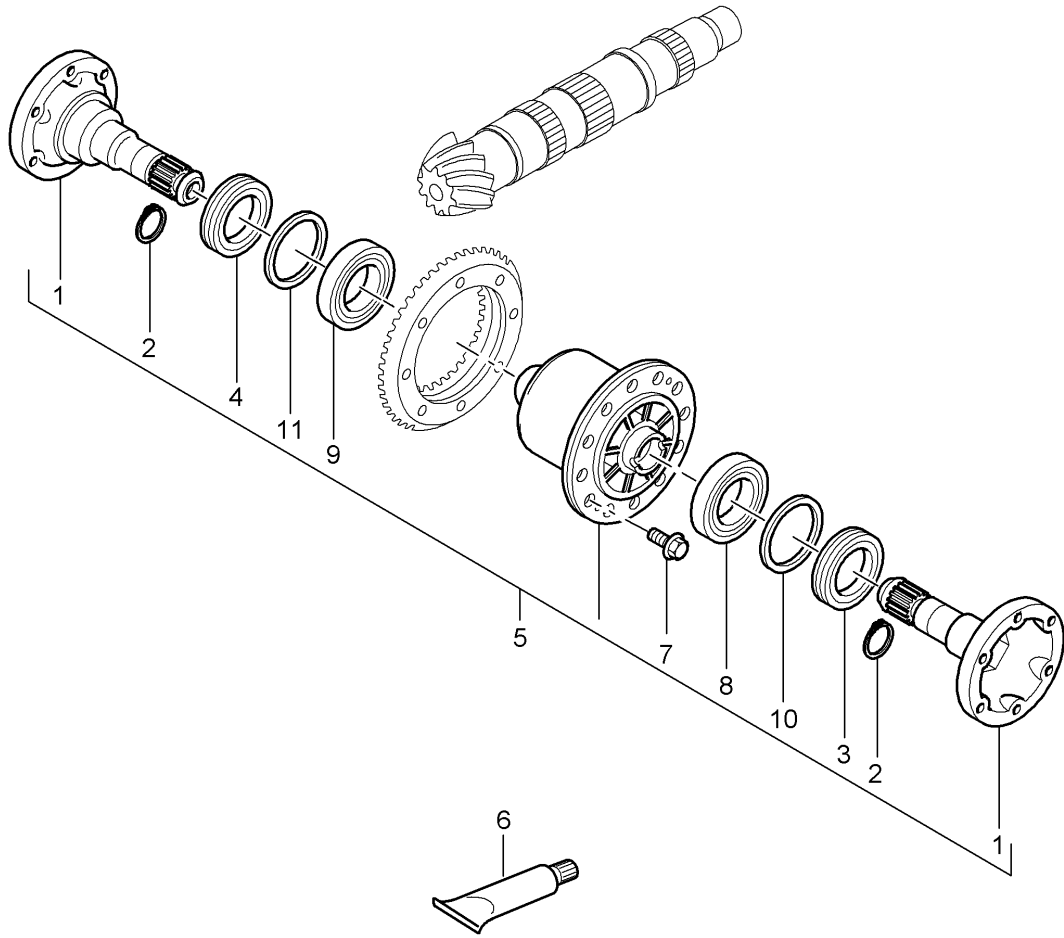

Model: 997 05 Model life 2005>>2008

Pos	Part Number	Description	Remark	Qty	Model
		selector shaft shift rod Selector fork			G9701, G9731
1	997 303 127 00	relay lever		1	
2	997 303 137 00	Reverse gear axle relay lever Reverse gear		1	
3	997 303 107 00	selector shaft Reverse gear		1	
4	997 303 117 00	Selector fork Reverse gear		1	
5	997 303 801 00	needle bearing - Reverse gear		25	
6	997 303 802 00	spring pin		5	
7	997 303 101 00	selector shaft 1st / 2nd gear		1	
8	997 303 111 00	Selector fork 1st / 2nd gear		1	
9	997 303 121 00	Follower 1st / 2nd gear		1	
10	997 303 805 00	Hexagon bolt		3	
11	997 303 103 00	selector shaft 3rd/4th gear		1	
12	997 303 113 00	Selector fork 3rd/4th gear		1	
13	997 303 123 00	Follower 3rd/4th gear		1	
14	997 303 105 00	selector shaft 5. / 6. Gang		1	
15	997 303 115 00	Selector fork 5. / 6. Gang		1	
16	997 303 125 00	Follower 5. / 6. Gang		1	
17	997 303 241 00	ball		4	
18	997 303 243 00	Sleeve		4	
19	997 303 245 00	Sealing cap		3	
20	997 303 247 00	Pressure spring		4	
21	997 303 803 00	Round socket		4	
22	997 303 804 00	Round socket		4	

Model: 997 05

Model life 2005>>2008