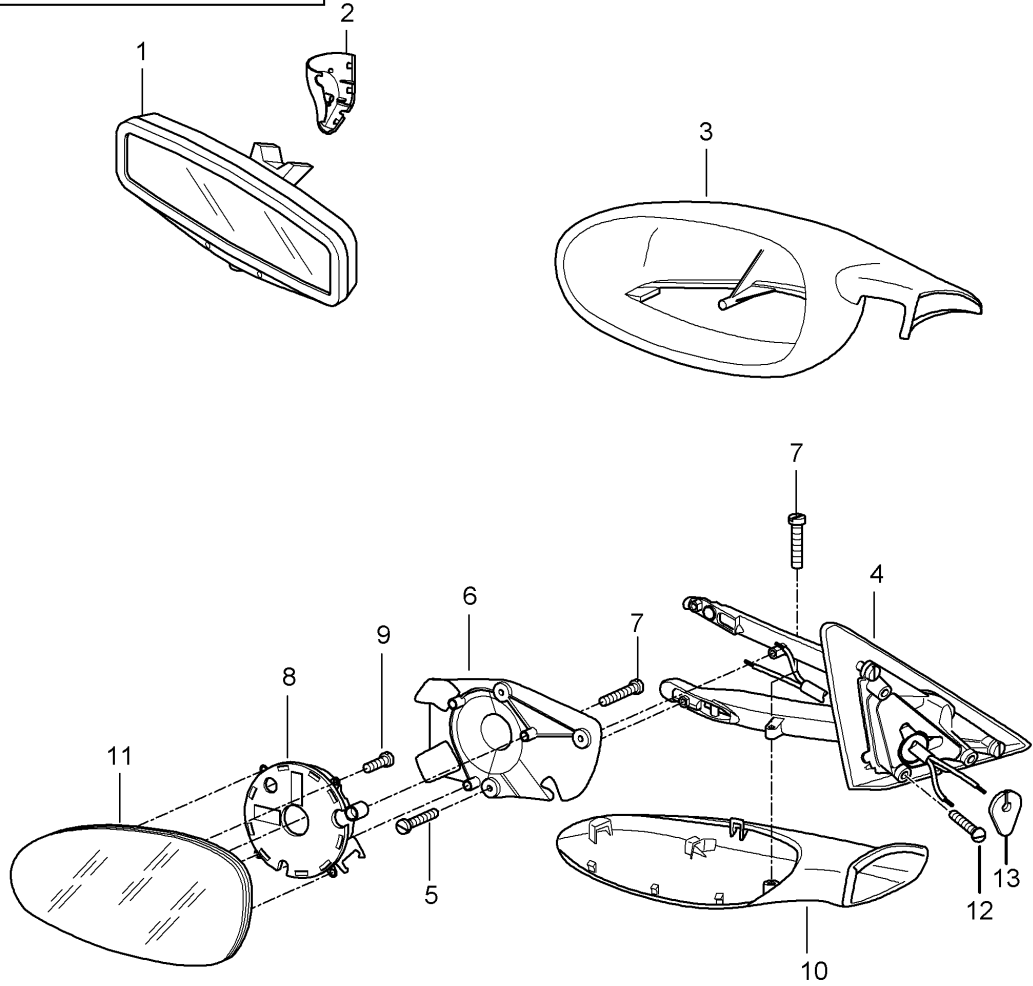

Model: 997 05

Model life 2005>>2008

Pos	Part Number	Description	Remark	Qty	Model
19	900 378 222 09	Airbag Hexagon bolt M 6 X 16		4	
20	999 591 850 01	panel nut ST 4,2		X	

Model: 997 05

Model life 2005>>2008