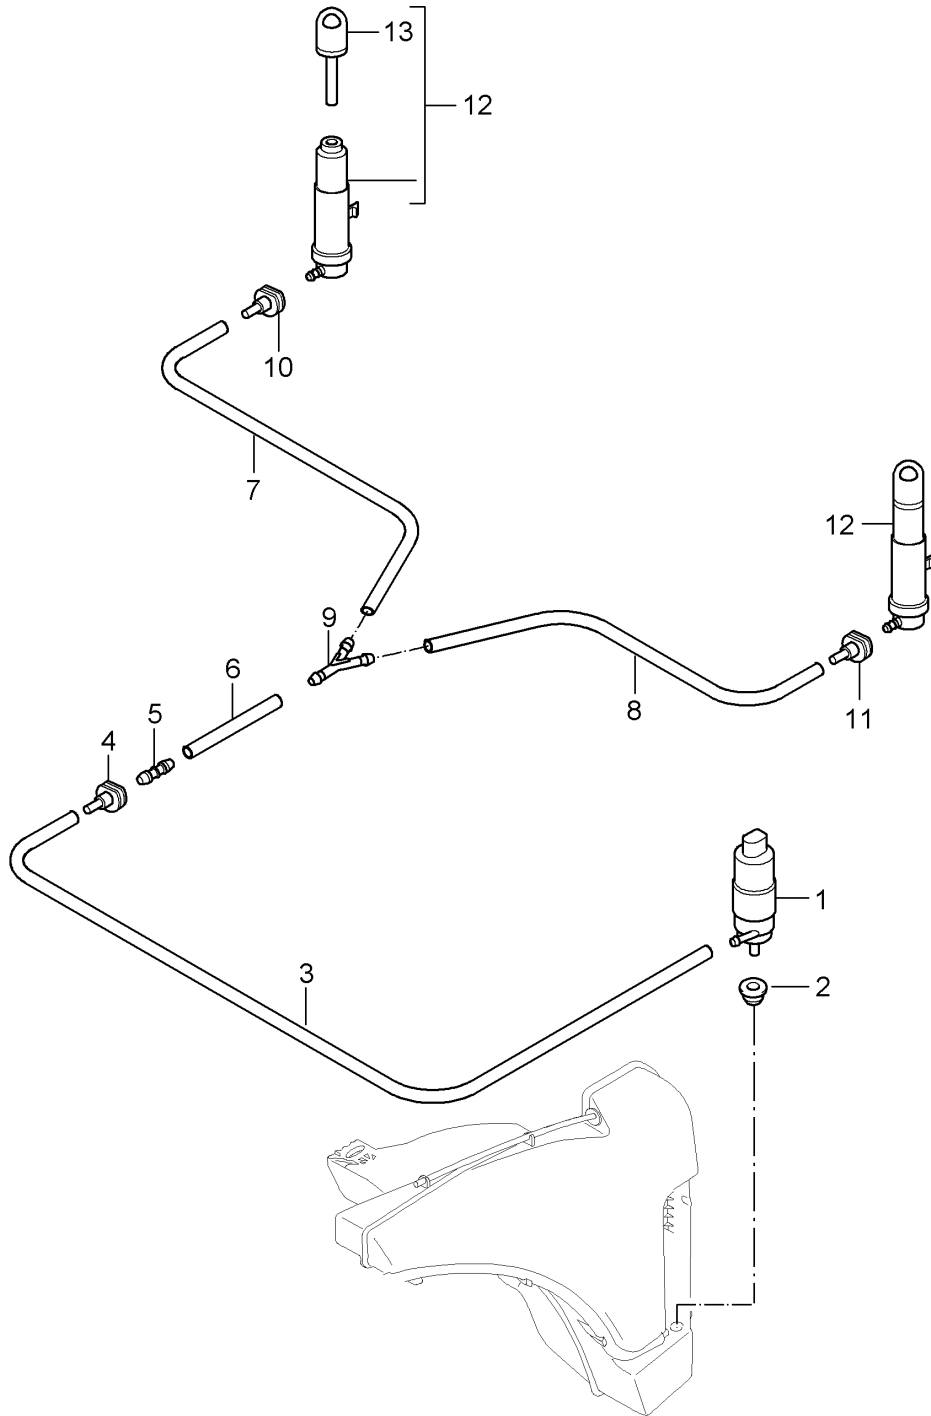

Model: 997 05

Model life 2005>>2008

Model: 997 05

Model life 2005>>2008

Pos	Part Number	Description	Remark	Qty	Model
1	997 624 502 00	Headlight washer system Pump for headlight- washer system		1	PR:288
2	928 628 193 00	Seal		1	
-	000 043 204 79	Hose 8 X 3		*	
3		shorten to:	890 MM	1	
4	996 628 204 00	Coupling		1	
5	997 628 208 00	Hose connector		1	
-	999 181 760 40	Hose 10 X 3		*	
6		shorten to:	440 MM		
7		shorten to:	80 MM		
8		shorten to:	1850 MM		
9	999 137 093 40	Y-piece		1	
10	997 628 204 00	Coupling		1	
11	997 628 205 00	Coupling		1	
12	997 628 133 01	jet		2	
13	997 628 231 00	Nozzle head		2	