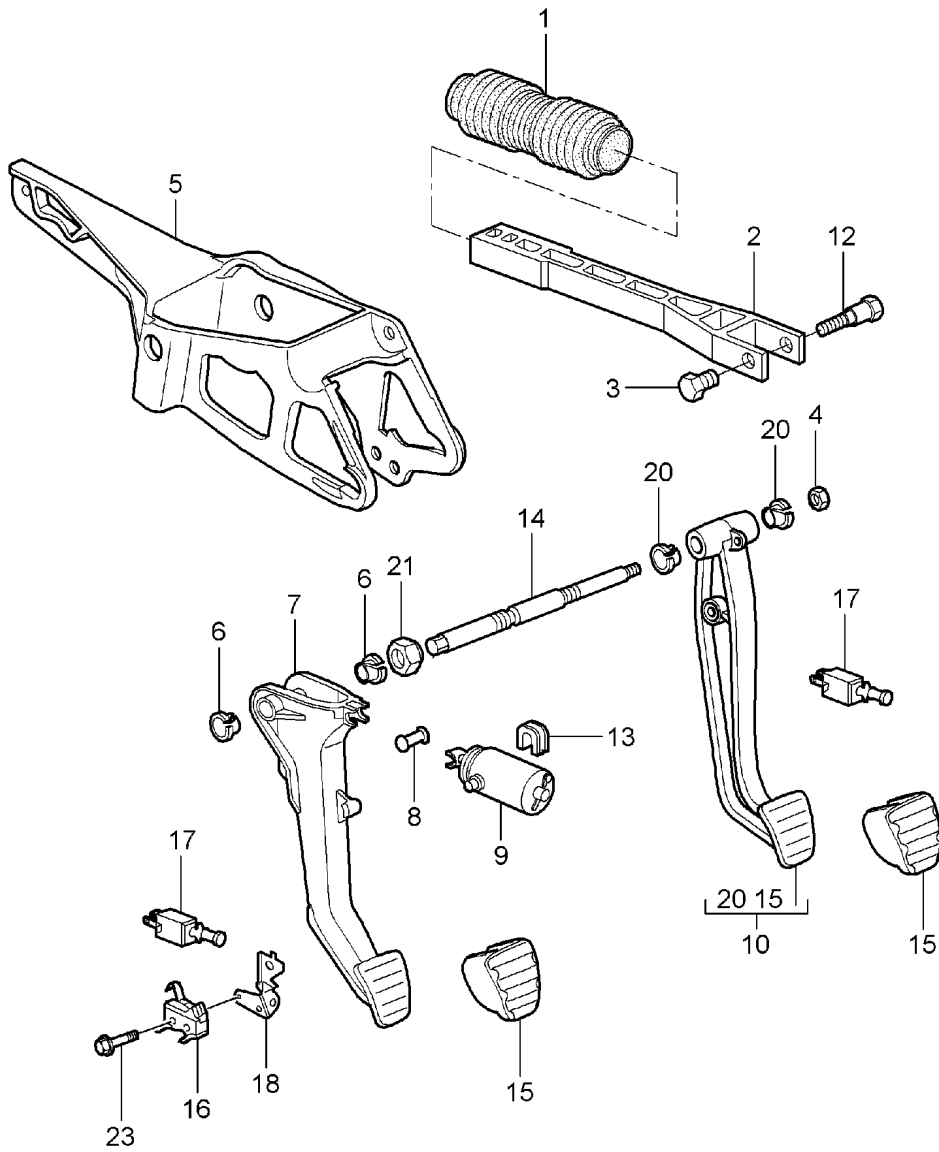

Model: 997 05

Model life 2005>>2008