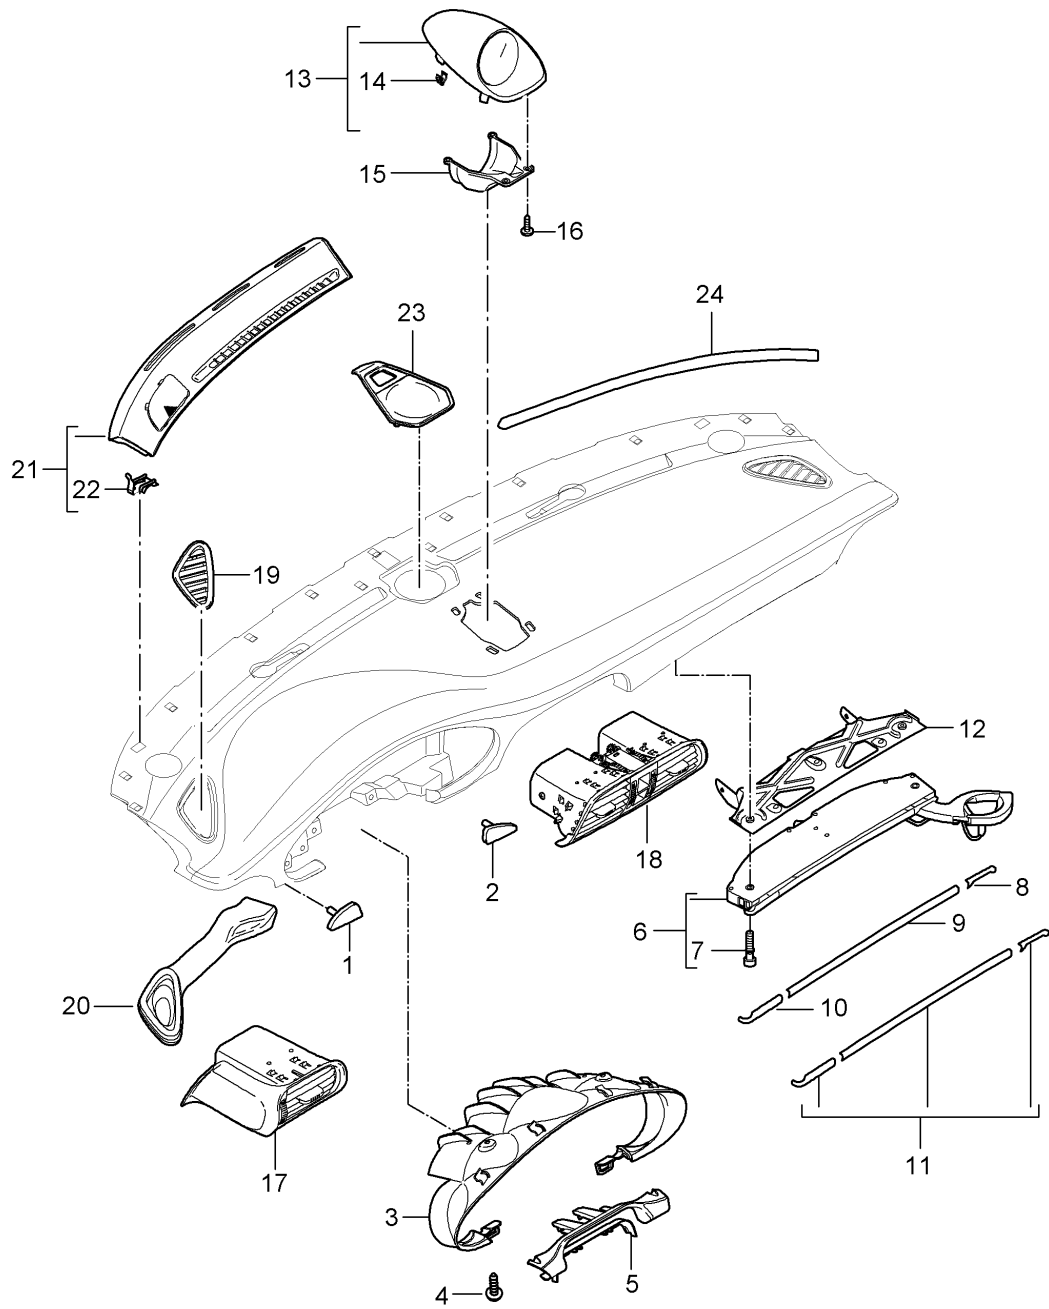

Model: 997 05

Model life 2005>>2008