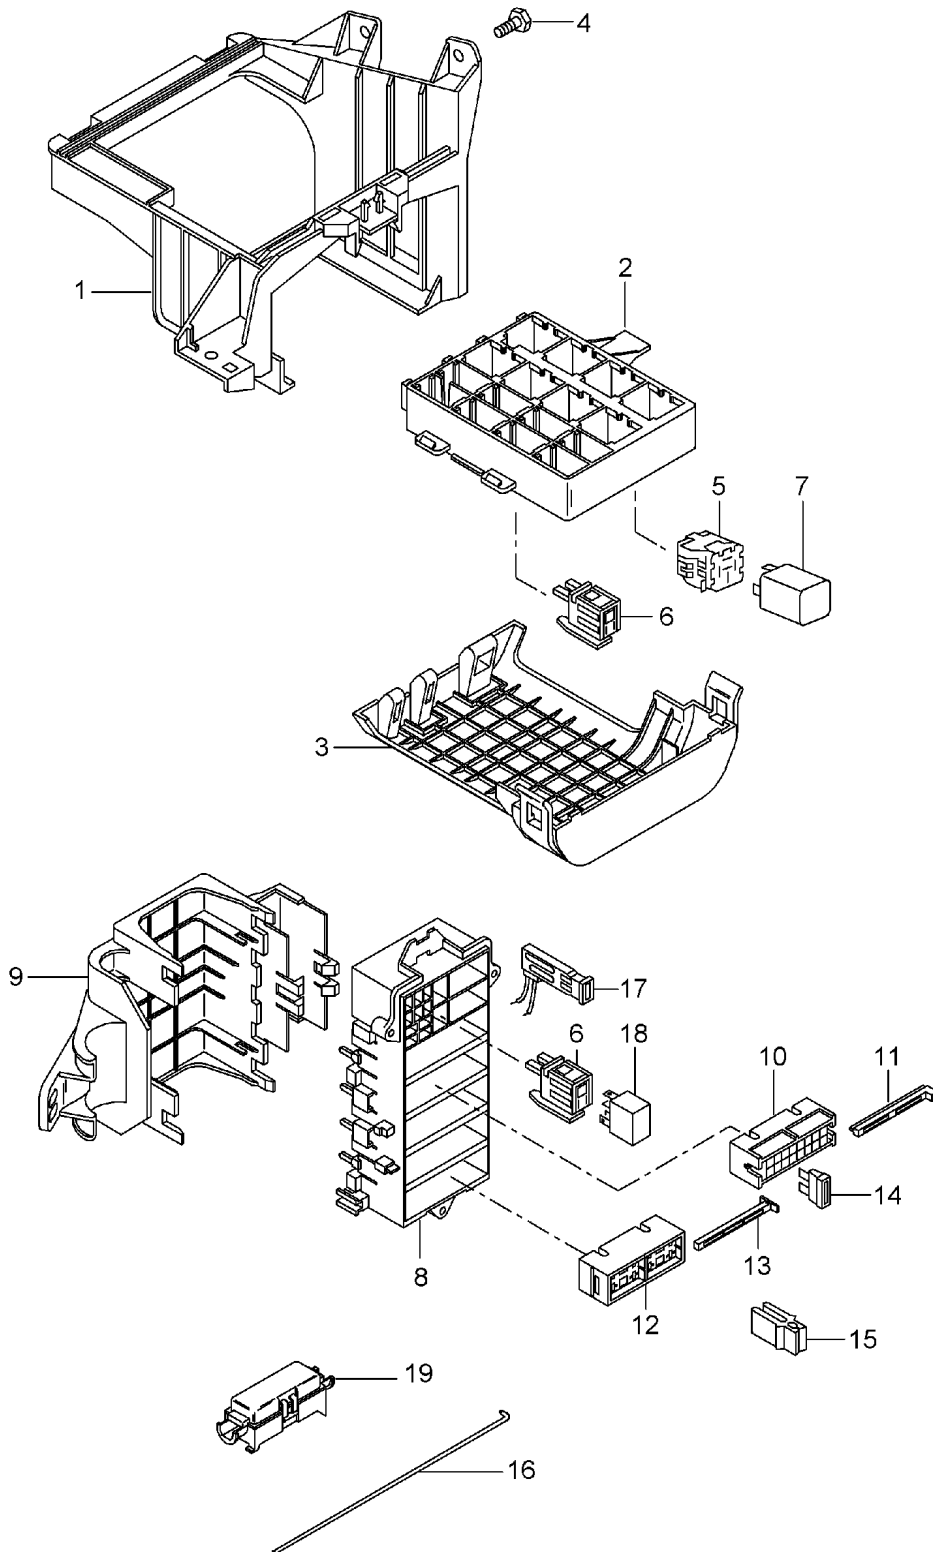

Model: 997 05

Model life 2005>>2008

Model: 997 05 Model life 2005>>2008

Pos	Part Number	Description	Remark	Qty	Model
		central electrics			
		dashboard			
1	997 610 117 01	bracket for relay bracket	lhd	1	PR:098
(1)	997 610 118 00	bracket for relay bracket	rhd	1	PR:099
2	997 610 110 01	relay plate		1	
		Mounting frame			
3	997 610 112 00	Cover		1	
		Mounting frame			
4	900 378 155 01	Hexagon bolt		2	
		M 6 X 16 ASP			
(4)	900 377 010 01	Hexagon nut		1	
		M 6			
5	928 610 511 00	relay plate		X	
6	999 650 538 40	relay plate		X	
7		Relay			
(7)	999 657 014 90	Relay		1	
		KL. X			
		relay location/code no.:	S4		
(7)	999 657 015 90	Relay		1	
		KL. 86S			
		relay location/code no.:	S6		
(7)	999 657 015 90	Relay		1	
		Fuel pump			
		relay location/code no.:	S8		
(7)	999 657 013 90	Relay		1	
		- dme -			
		relay location/code no.:	S11		
(7)	999 657 013 90	Relay		1	
		heater			
		relay location/code no.:	S12		
(7)	999 657 013 90	Relay		1	PR:288
		Headlight washer system			
		relay location/code no.:	S14		
(7)	999 657 013 90	Relay		1	
		Starter			
		relay location/code no.:	S15		
(7)	999 657 013 90	Relay		1	
		KL. 15			
		relay location/code no.:	S16		
8	997 610 340 00	Carrier		1	
9	997 610 341 00	Cover		1	
10	999 650 209 40	fuse holder		4	
11	999 650 210 40	slide valve		4	
12	999 650 750 40	fuse holder		1	
13	999 650 749 40	slide valve		1	
14	999 607 082 00	fuse		X	
		5 A			
(14)	999 607 083 00	fuse		X	
		7 , 5 A			
(14)	999 607 084 00	fuse		X	
		10 A			
(14)	999 607 085 00	fuse		X	
		15 A			
(14)	999 607 087 00	fuse		X	
		25 A			
(14)	999 607 088 00	fuse		X	
		30 A			
(14)	999 607 072 00	fuse		X	
		30 A			
		Large			
(14)	999 607 073 00	fuse		X	
		40 A			
		Large			