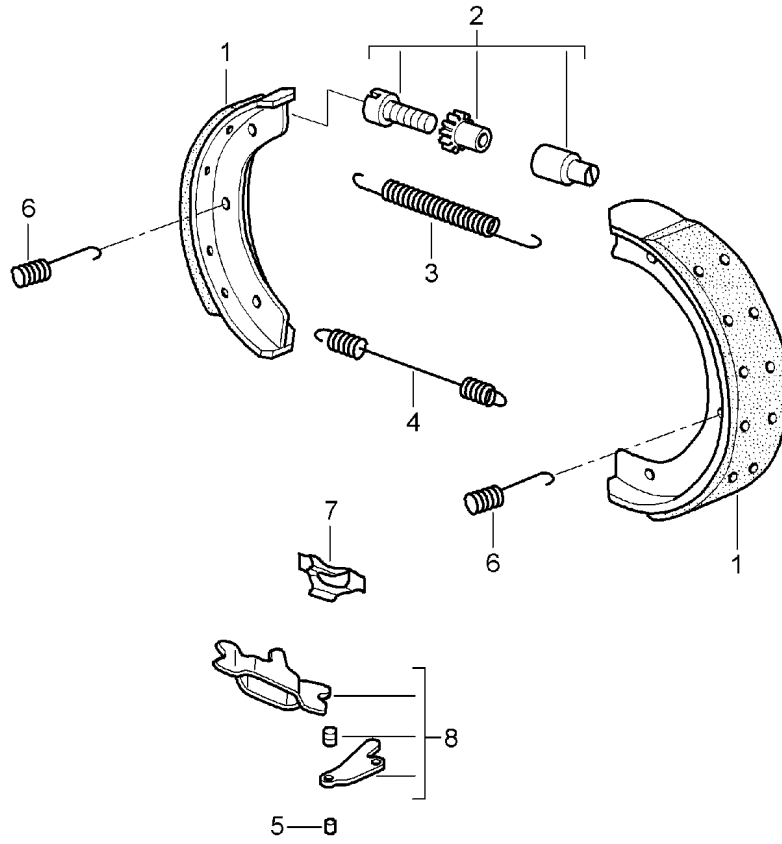

Model: 997 05

Model life 2005>>2008