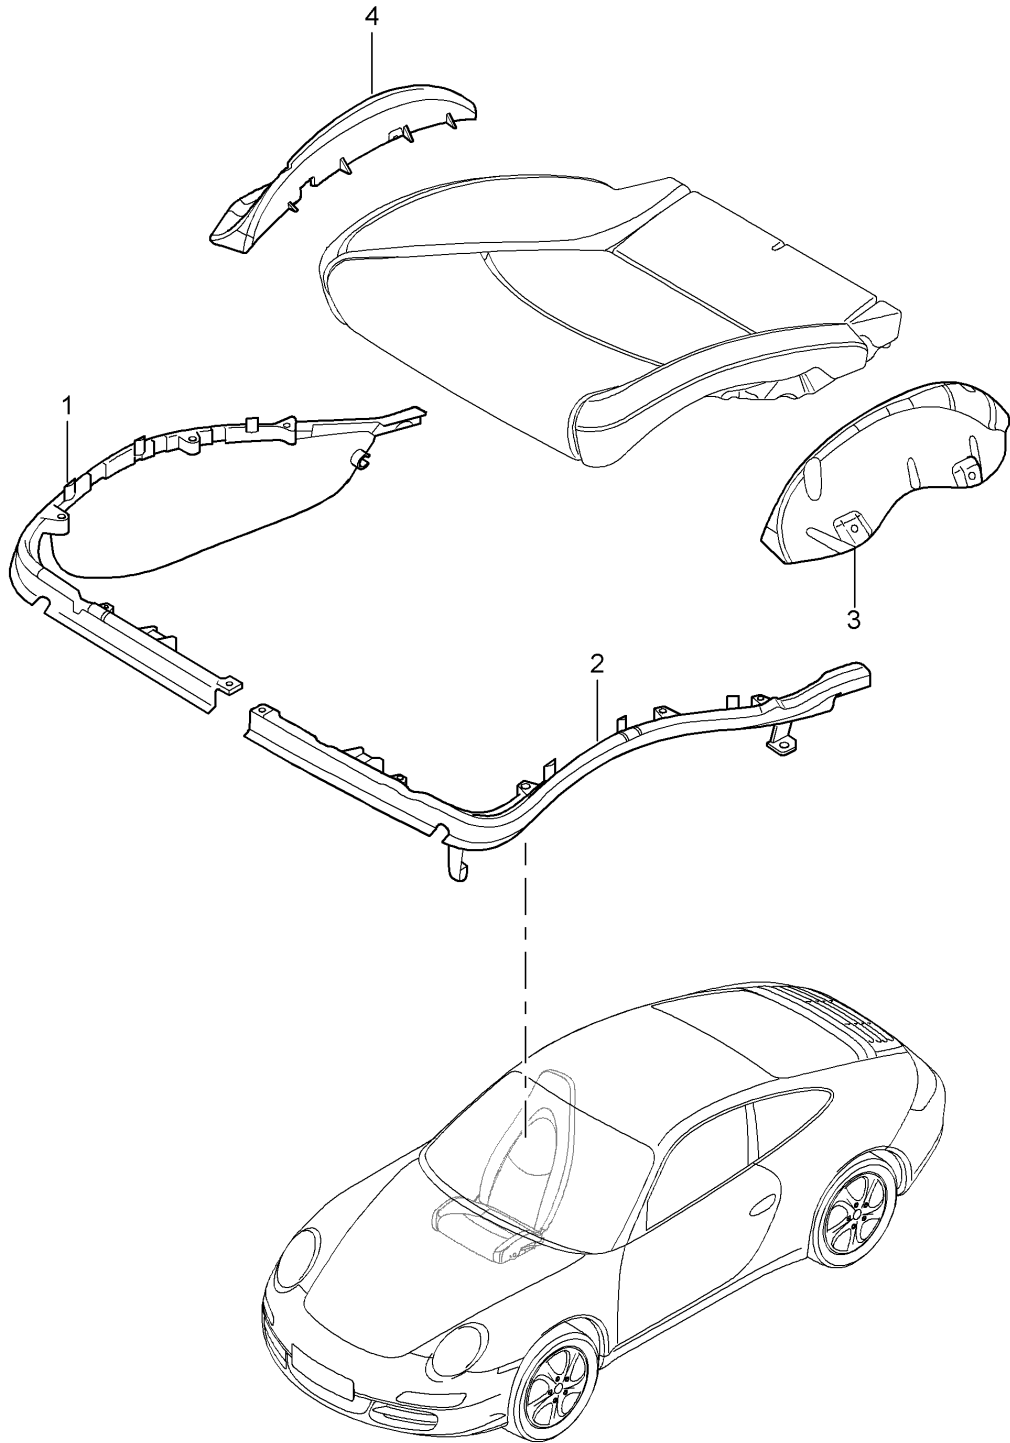

Model: 997 05

Model life 2005>>2008

Pos	Part Number	Description	Remark	Qty	Model
13	996 722 115 00	Fire extinguishers Fire extinguishers Information available		1	PR:509
14	997 521 841 00	Reinforcement	front	1	PR:509
15	997 521 843 00	Reinforcement	rear	1	PR:509
16	997 521 427 01	Cover Sensor Weight D - MJ 2006>>	left	1	PR:376,378, 560
(16)	997 521 427 01 01C 997 521 426 01	Satin black Cover Sensor Weight D - MJ 2006>>	right	1	PR:376,378, 560
17	997 521 426 01 01C 999 141 047 01	Satin black Torx screw Seat rail Mount		4	

Model: 997 05

Model life 2005>>2008