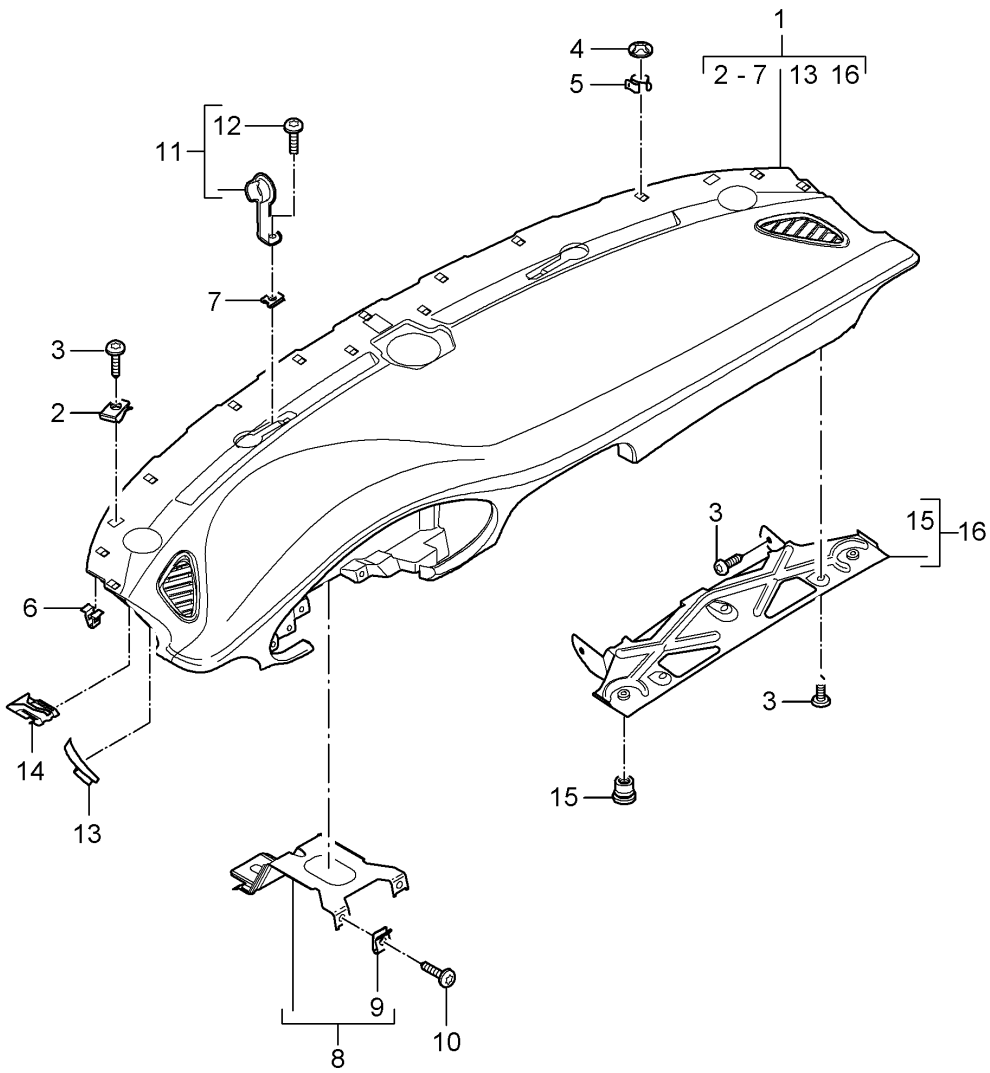

Model: 997 05 Model life 2005>>2008

Pos	Part Number	Description	Remark	Qty	Model
1	997 556 605 00	Body Sound proofing 1 Sound absorber	left	1	CABRIO
(1)	997 556 606 00	Wheel housing Sound absorber	front right	1	
2	997 556 531 00	Wheel housing sound absorber for door	front	2	
2	997 537 551 00	D - MJ 2005>> - MJ 2005 sound absorber for door		2	
3	997 556 723 00	D - MJ 2006>> Sound absorber	lhd	1	PR:098
(3)	997 556 724 00	Firewall Sound absorber	rhd	1	PR:099
4	997 556 503 00	Firewall Insulation for floor		2	
5	997 556 507 01	sound absorb.for wheel housing	left	1	
(5)	997 556 508 01	sound absorb.for wheel housing	rear right	1	
6	997 556 511 00	sound absorber for rear panel	rear	1	
(7)	997 556 611 00	Sound absorber	lower left	1	
7	997 556 612 00	Convertible top tray Sound absorber	right	1	
8	997 556 711 01	Convertible top tray Sound absorber		1	
8	997 556 711 02	Engine bay D >> - MJ 2005 Sound absorber		1	
8	997 556 711 03	Engine bay D >> - MJ 2007 Sound absorber		1	
9	996 556 761 01	Engine bay D - MJ 2008>> retaining strip		1	
10	999 049 020 40	Engine bay Plastic nut		5	
(11)	997 556 657 01	T5/30 X 5,1 Sound absorber	left	1	
11	997 556 658 01	Wheel housing liner Sound absorber	rear right	1	
12	997 556 653 00	Wheel housing liner Sound absorber	rear	1	
13	997 556 521 00	Control units sound absorber for rear panel	upper	1	
14	997 556 634 00	Sound absorber		1	PR:680
15	997 537 553 00	Subwoofer sound absorber for door		4	
		Reinforcement D - MJ 2006>>			

Model: 997 05

Model life 2005>>2008