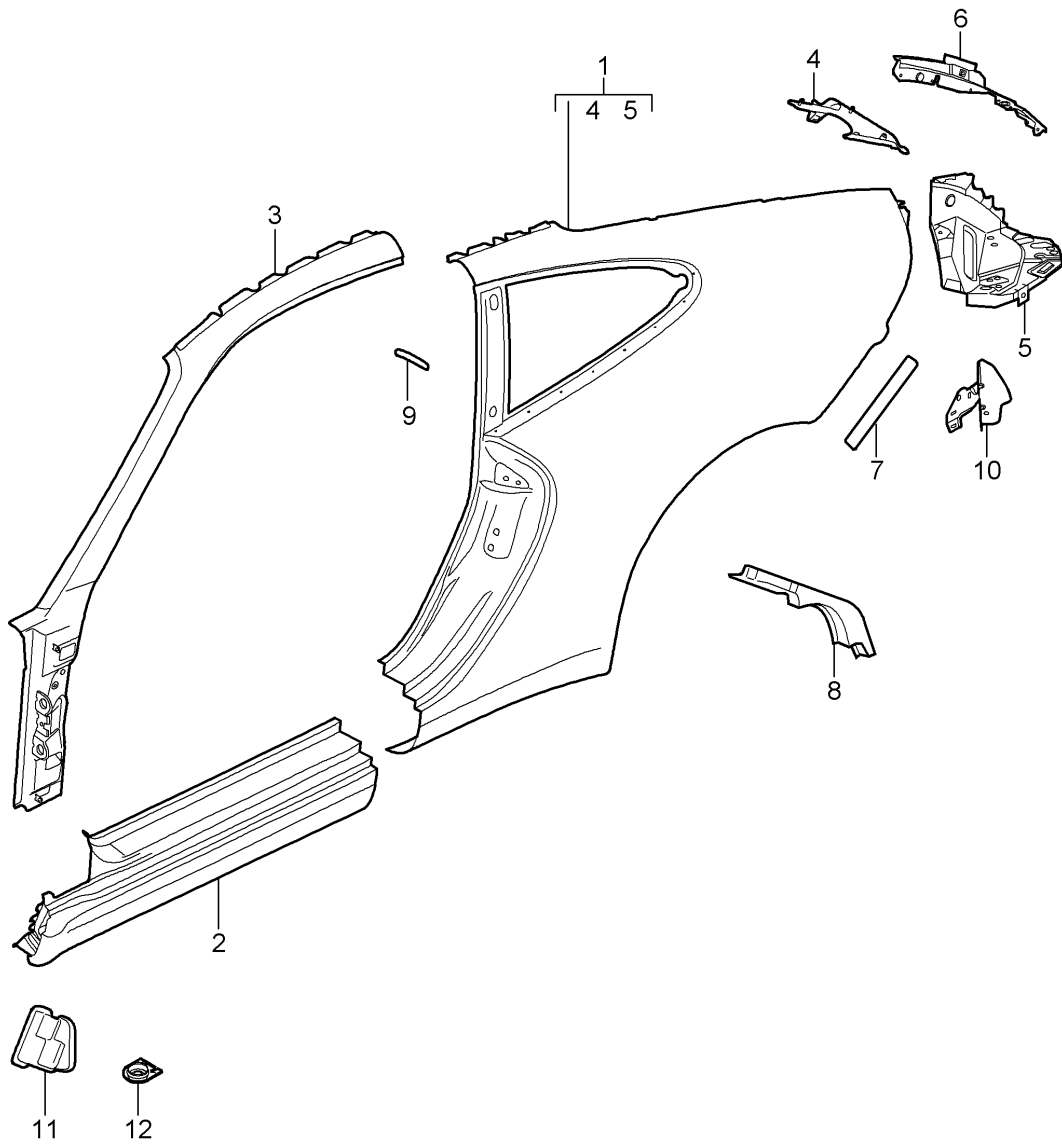

Model: 997 05

Model life 2005>>2008