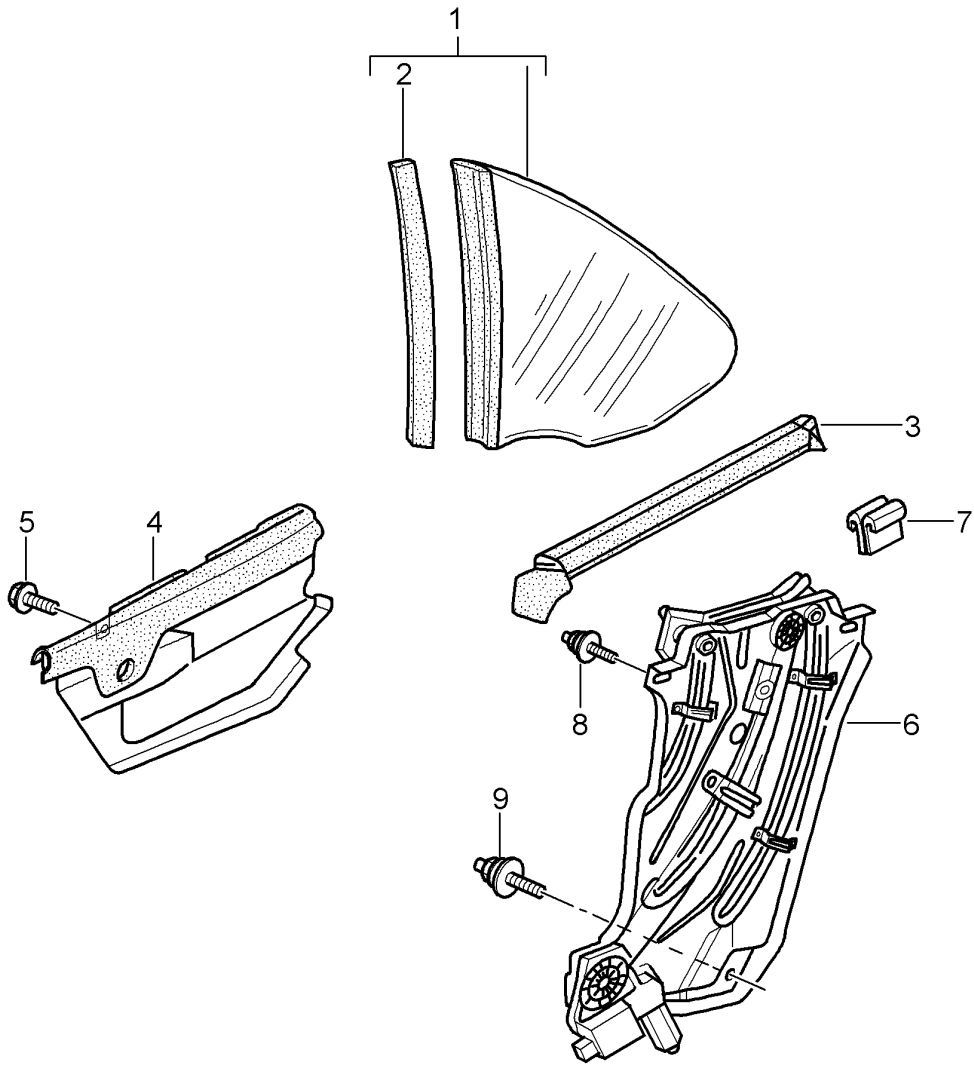

Model: 997-09

Model life 2009>>2012