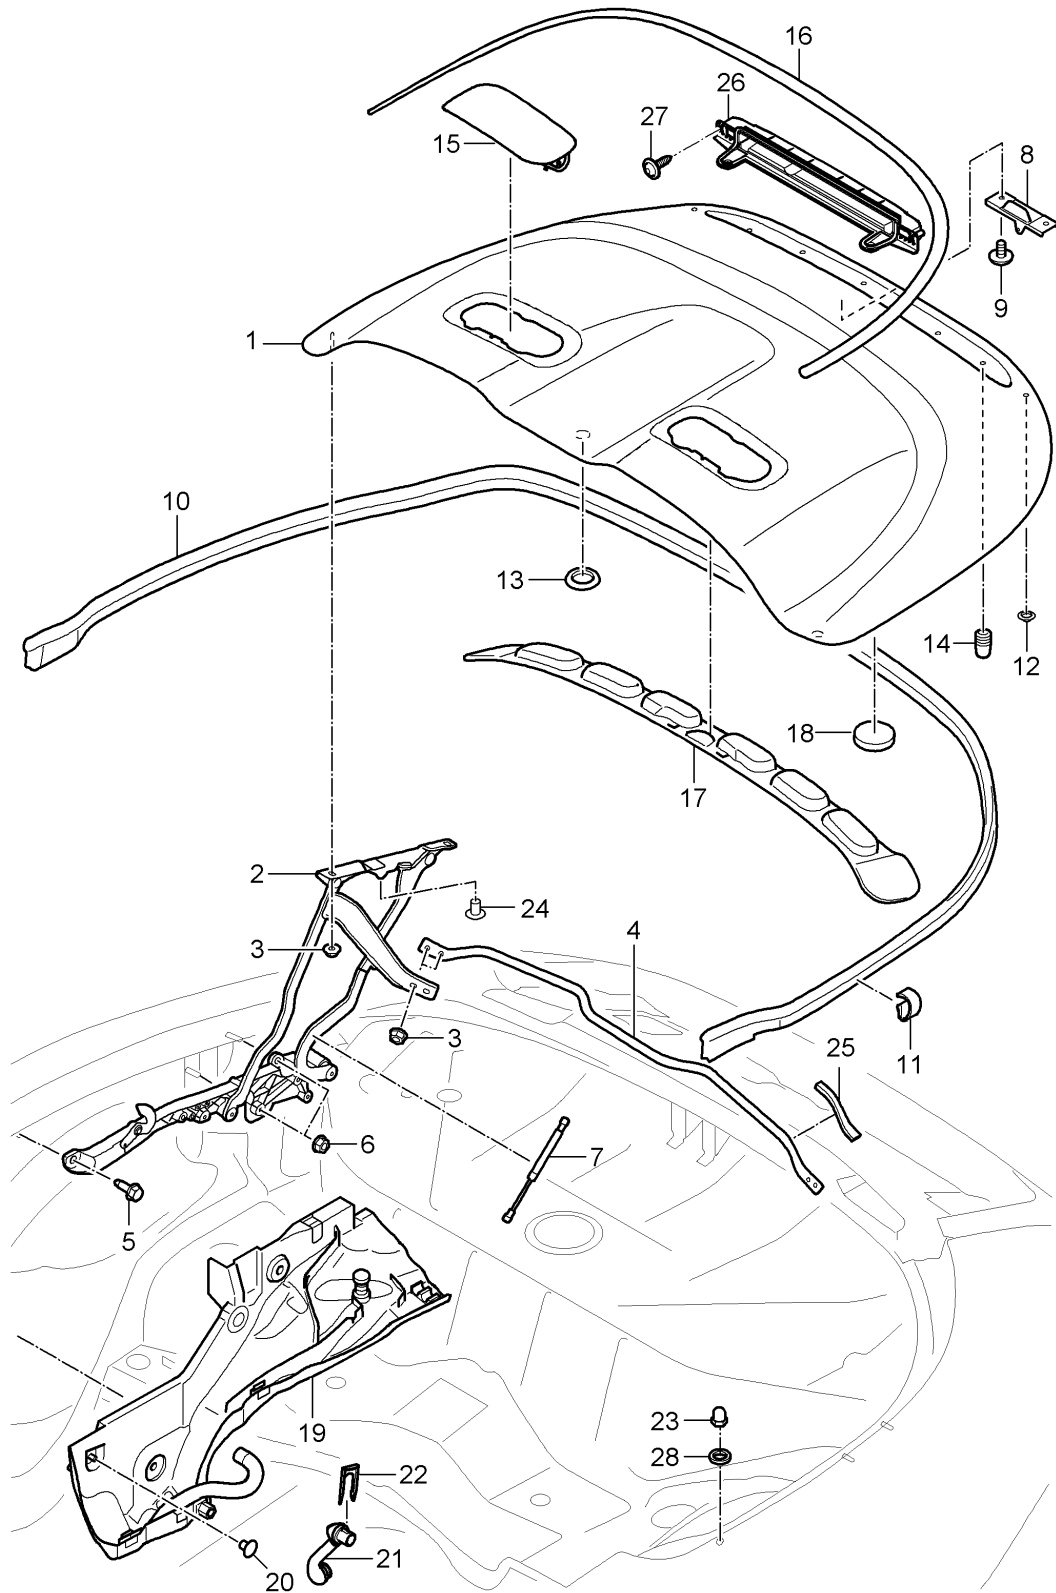

Model: 997-09

Model life 2009>>2012

Pos	Part Number	Description	Remark	Qty	Model
1	997 567 915 00	Convertible top Gaskets D - MJ 2011>> Assembly kit Gaskets with: Fasteners use if required:	997 567 531 00	1	Speedster PR:503
2	997 567 531 00	Seal Roof arch Seal Roof arch		1	
5	999 919 139 09	fillister hd. bolt		6	
6	987 561 501 00	retaining strip		1	
7	987 561 401 00	retaining strip	left	1	
(7)	987 561 402 00	retaining strip	right	1	
8	999 919 152 09	fillister hd. bolt		8	
9	987 561 813 02	Filler piece	left	1	
(9)	987 561 814 02	Filler piece	right	1	

Model: 997-09

Model life 2009>>2012