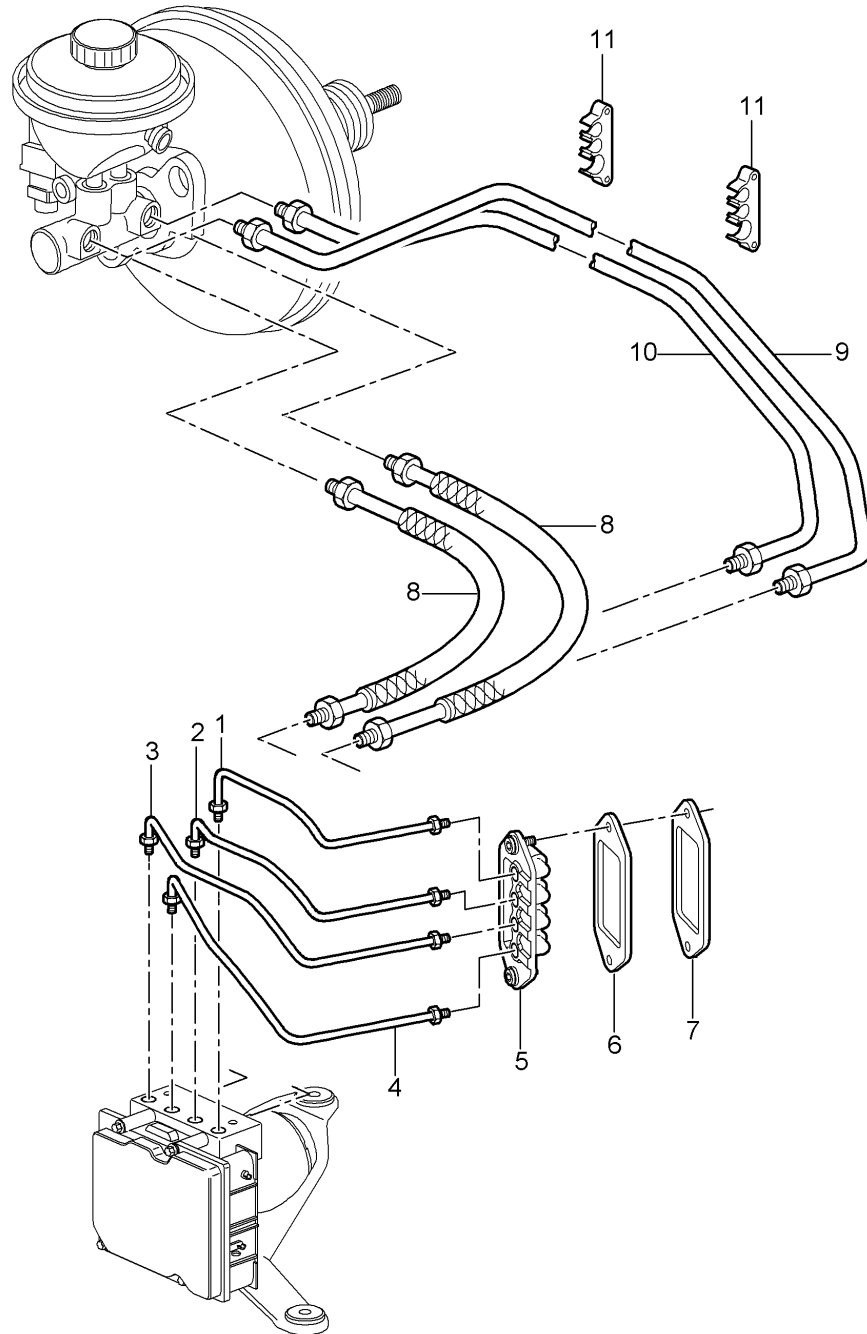

Model: 997-09

Model life 2009>>2012

Model: 997-09 Model life 2009>>2012

Pos	Part Number	Description	Remark	Qty	Model
		Brake lines Front end			CARRERA 2 CARRERA 2-S SportClassik SPEEDSTER CARRERA GTS
1	997 355 315 10	Brake line		1 1 1 1 1	CARRERA 2 CARRERA 2-S SPEEDSTER CARRERA GTS
2	997 355 316 10	Brake line		1 1 1 1	PR:756,503, 011 CARRERA-2 CARRERA 2-S SPEEDSTER CARRERA GTS
3	997 355 327 10	Brake line		1 1 1 1	PR:756,503, 011 CARRERA 2 CARRERA 2-S SPEEDSTER CARRERA GTS
4	997 355 326 10	Brake line		1 1 1 1	PR:756,503, 011 CARRERA 2 CARRERA 2-S SPEEDSTER CARRERA GTS
5	997 355 650 00	Intermediate piece		1 1 1 1	PR:756,503, 011 CARRERA 2 CARRERA 2-S SPEEDSTER CARRERA GTS
6	997 355 752 00	Seal		1 1 1 1	PR:756,503, 011 CARRERA 2 CARRERA 2-S SPEEDSTER CARRERA GTS
7	997 355 753 00	Reinforcement		1 1 1 1	PR:756,503, 011 CARRERA 2 CARRERA 2-S SPEEDSTER CARRERA GTS
8	997 355 311 10	Pressure line		2 2 2 2	PR:756,503, 011 CARRERA 2 CARRERA 2-S SPEEDSTER CARRERA GTS
9	997 355 312 10	Pressure line		1 1	PR:098,756, 503,011 CARRERA 2 CARRERA 2-S