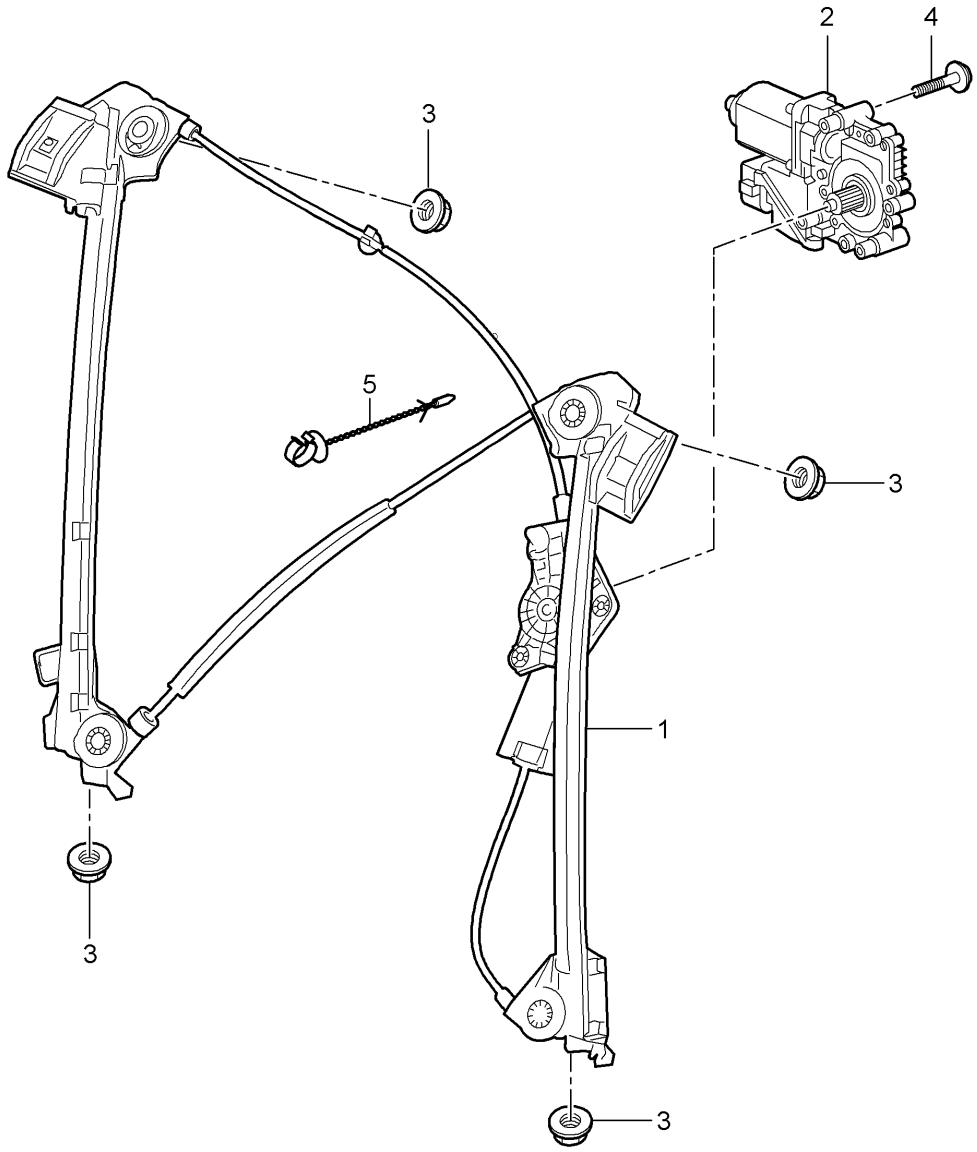

Model: 997-09

Model life 2009>>2012