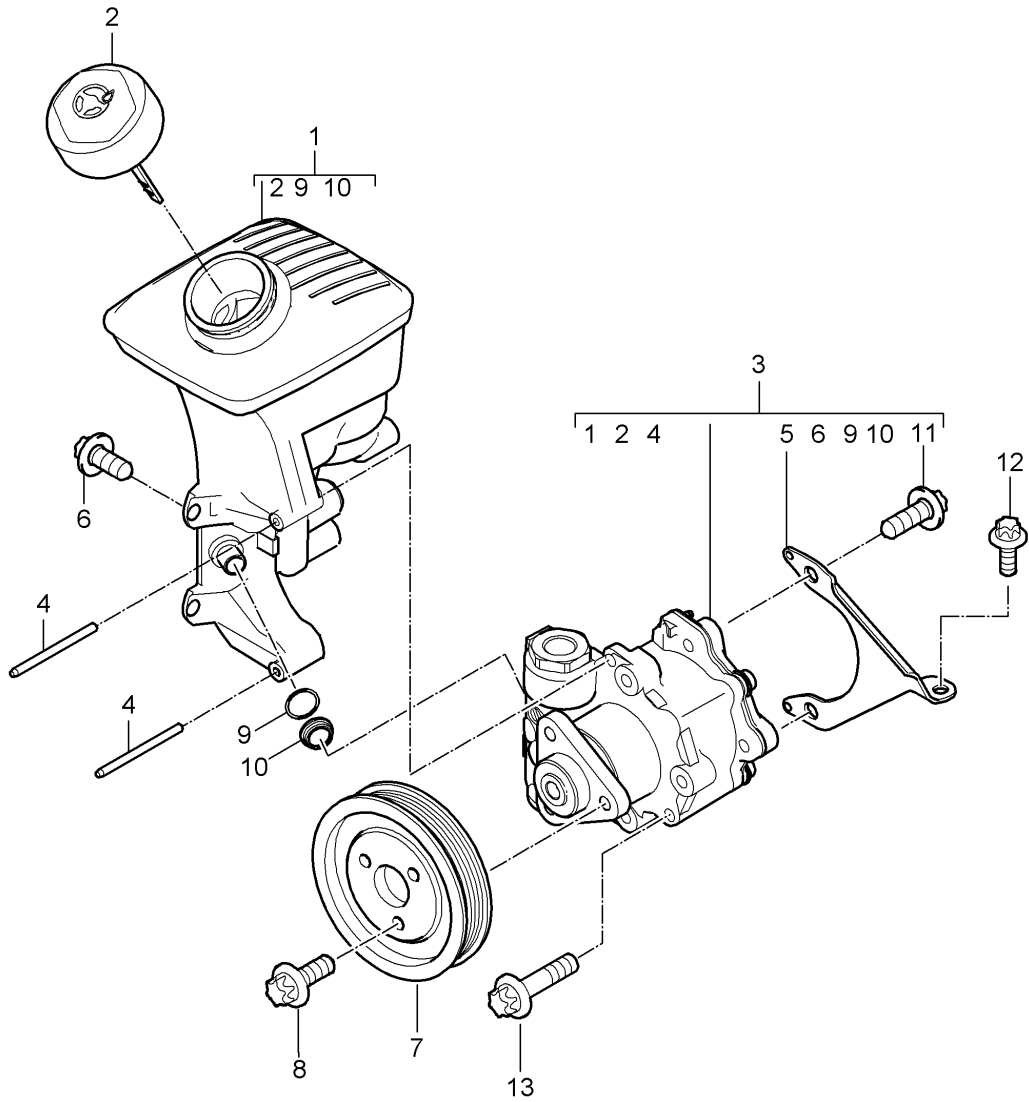

Model: 997-09

Model life 2009>>2012

Model: 997-09

Model life 2009>>2012

Pos	Part Number	Description	Remark	Qty	Model
		Power steering			
		Power-steering pump			
		container			
1	9A1 314 220 04	oil container		1	
2	9A1 314 223 02	Cover		1	
3	9A1 314 020 03	Power-steering pump		1	
4	996 314 320 03	Cylinder pin		2	
5	9A1 314 430 02	Support		1	
6	900 385 044 01	Torx screw		2	
		BM 8 X 16			
7	9A1 147 123 00	pulley		1	
8	900 385 099 01	Torx screw		3	
		BM 8 X 12			
9		seal ring		1	
		12,5 X 2,15			
10		Guide		1	
11	900 385 042 01	Torx screw		2	
		BM 8 X 35			
12	900 385 009 01	Torx screw		1	
		6 X 20			
-	000 043 203 33	Pentosin		X	
		1000 ML			
13	900 385 042 01	Torx screw		2	
		BM 8 X 35