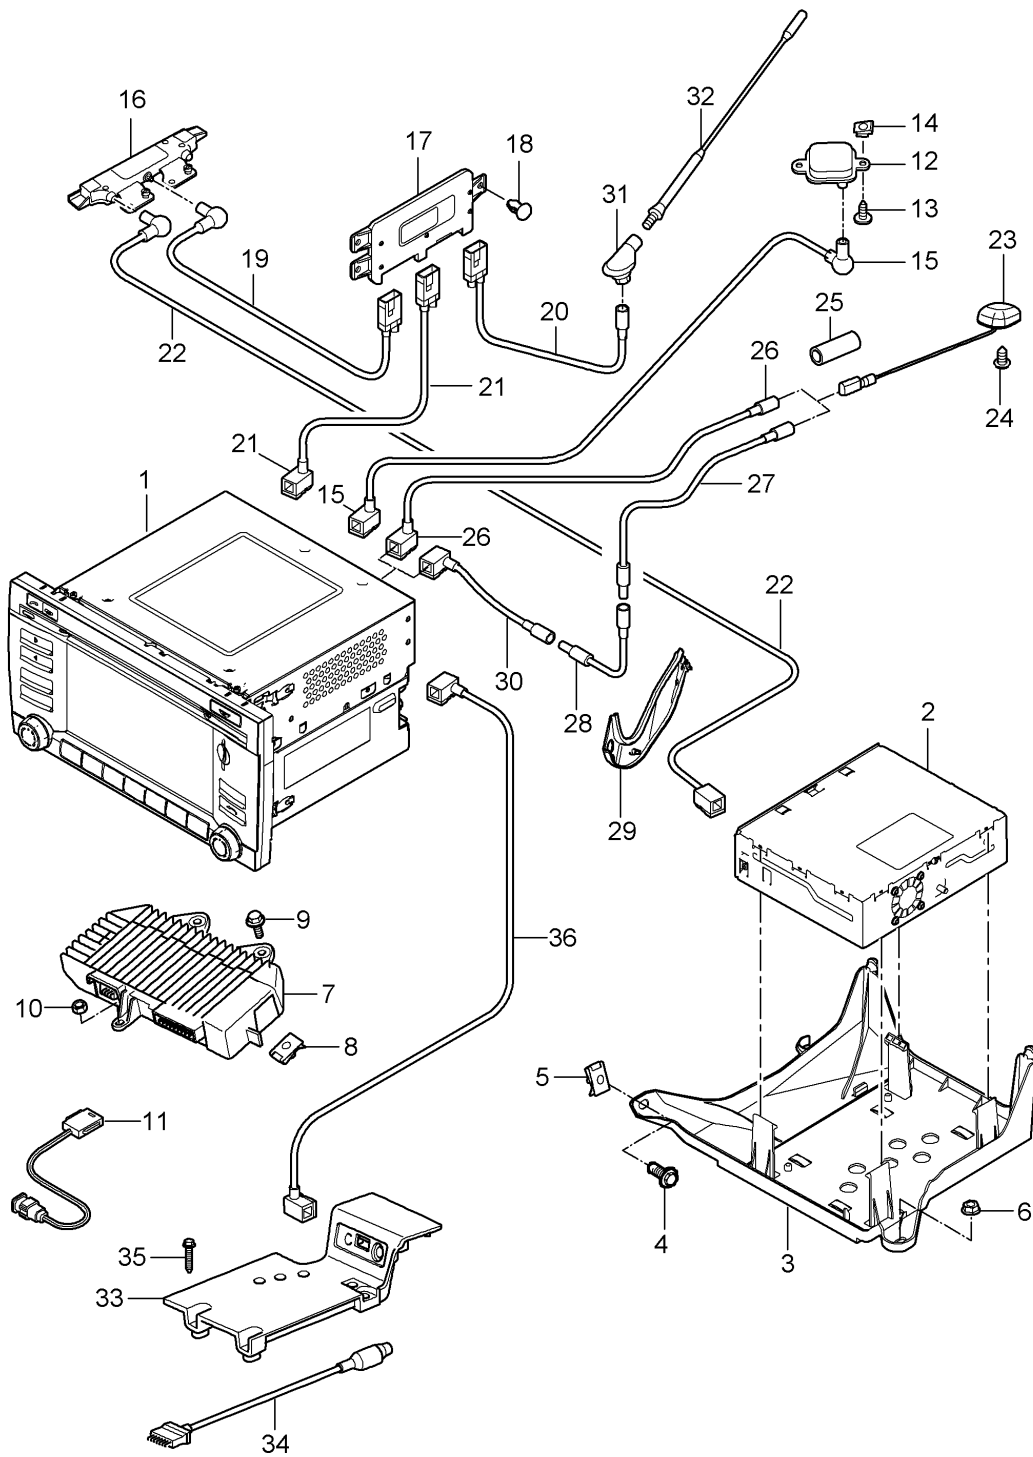

Model: 997-09

Model life 2009>>2012

Model: 997-09 Model life 2009>>2012

Pos	Part Number	Description	Remark	Qty	Model
-		Control panel Navigation system Receiving part TV Amplifiers Multimedia interface			
1	997 642 960 X 997 642 960 X FTC	Control panel Matt Black/Galvano Silver We take back: 997.642.960.00.FTC		1	PR:665,-672
1	997 642 962 X 997 642 962 X FTC	Control panel Matt Black/Galvano Silver We take back: 997.642.962.00.FTC		1	PR:665,693 -"CN."
1	997 642 970 X 997 642 970 X FTC	Control panel D >> - MJ 2010 Matt Black/Galvano Silver We take back: 997.642.970.00.FTC		1	PR:665,672
1	997 642 970 AX 997 642 970 AX FTC	Control panel D - MJ 2011>> Matt Black/Galvano Silver We take back: 997.642.970.01.FTC		1	PR:665,672
1	997 642 972 X 997 642 972 X FTC	Control panel D >> - MJ 2010 Matt Black/Galvano Silver We take back: 997.642.972.00.FTC		1	PR:665,672, 693
1	997 642 972 AX 997 642 972 AX FTC	Control panel D - MJ 2011>> Matt Black/Galvano Silver We take back: 997.642.972.01.FTC		1	PR:665,672, 693
1	997 642 974 X 997 642 974 X FTC	Control panel Matt Black/Galvano Silver We take back: 997.642.974.00.FTC		1	PR:665,673
1	997 642 975 X 997 642 975 X FTC	Control panel Matt Black/Galvano Silver We take back: 997.642.975.00.FTC		1	PR:665,673, 693 -"CN."
-		Control unit Telephone			
-	997 642 929 00	see illustration: Rot. knob for Control panel	911-010 left	1	PR:665
-	997 642 930 00	Rot. knob for Control panel	right	1	PR:665
-	997 642 125 00	Adapter -CAN-		1	PR:673
-	999 591 941 40	Spreader rivet for Mount Adapter -CAN-		1	PR:673