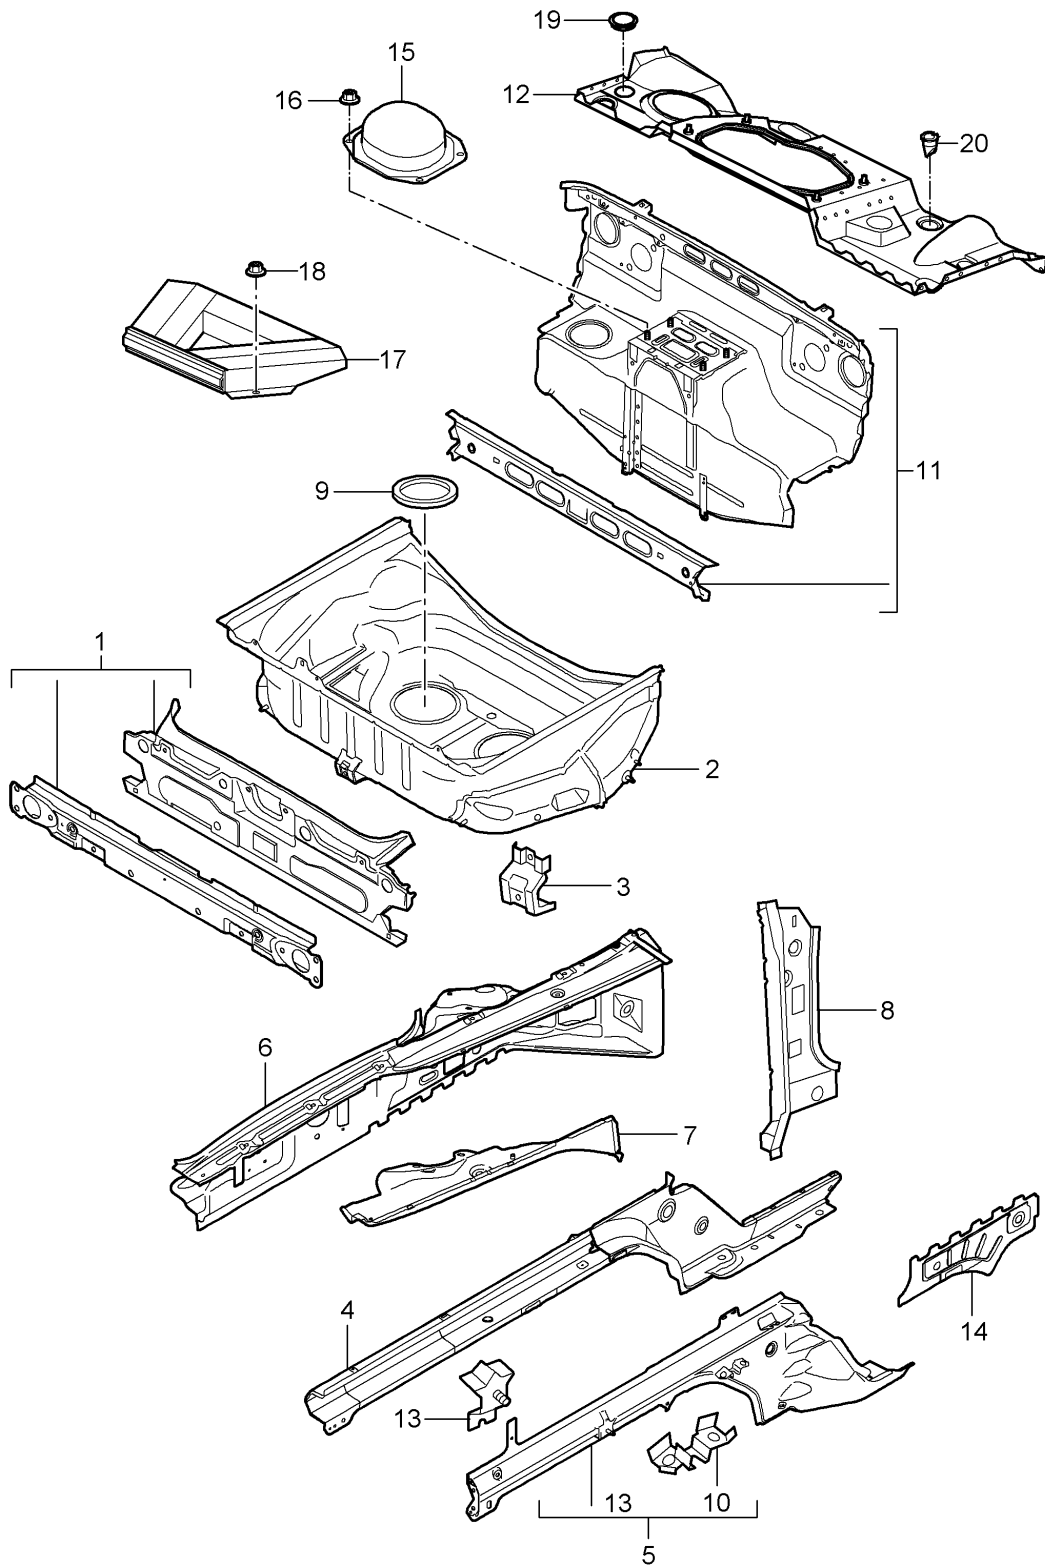

Model: 997-09

Model life 2009>>2012

Model: 997-09 Model life 2009>>2012

Pos	Part Number	Description	Remark	Qty	Model
1	997 501 931 00	Front end Individual parts Cross panel		1	
			also use: 000 043 305 51	1	
2	997 501 931 00 GRV 997 501 979 00	primed Spare wheel well		1	
			also use: 000 043 207 67	1	
2	997 501 979 00 GRV 997 501 979 01	primed Spare wheel well		1	
			also use: 000 043 207 67	1	
(2)	997 501 979 01 GRV 997 501 979 01	primed Spare wheel well		1	PR:756
			also use: 000 043 207 67	1	
3	997 501 979 01 GRV 996 501 621 00	primed Bracket		3	
4	996 501 621 00 GRV 997 501 305 01	primed Side member	left	1	
			also use: 000 043 305 51	1	
		Discontinued part			
4	997 501 305 01 GRV 997 501 905 00	primed Side member	left	1	
			also use: 000 043 305 51	1	
(4)	997 501 905 00 GRV 997 501 306 01	primed Side member	right	1	
			also use: 000 043 305 51	1	
		Discontinued part			
(4)	997 501 306 01 GRV 997 501 906 00	primed Side member	right	1	
			also use: 000 043 305 51	1	
5	997 501 906 00 GRV 997 501 915 00	primed Side member	left	1	
			also use: 000 043 305 51	1	
(5)	997 501 915 00 GRV 997 501 916 00	primed Side member	right	1	
			also use: 000 043 305 51	1	
6	997 501 916 00 GRV 997 501 935 00	primed Wheel housing	left	1	
			also use: 000 043 305 51 000 043 207 67	1	
		Discontinued part			
6	997 501 935 00 GRV 997 501 935 01	primed Wheel housing	left	1	
			also use: 000 043 305 51 000 043 207 67	1	
(6)	997 501 935 01 GRV 997 501 936 01	primed Wheel housing	right	1	
			also use: 000 043 305 51 000 043 207 67	1	
7	997 501 936 01 GRV 997 501 945 00	primed Lower part	left	1	
(7)	997 501 945 00 GRV 997 501 946 01	primed Lower part	right	1	
8	997 501 946 01 GRV 997 501 937 00	primed Hinge pillar	left	1	
			also use: 000 043 305 51 000 043 207 67	1	
(8)	997 501 937 00 GRV 997 501 938 00	primed Hinge pillar	right	1	
			also use: 000 043 305 51 000 043 207 67	1	
9	997 501 938 00 GRV 996 504 201 01	primed Cover \$ 145 MM		2	