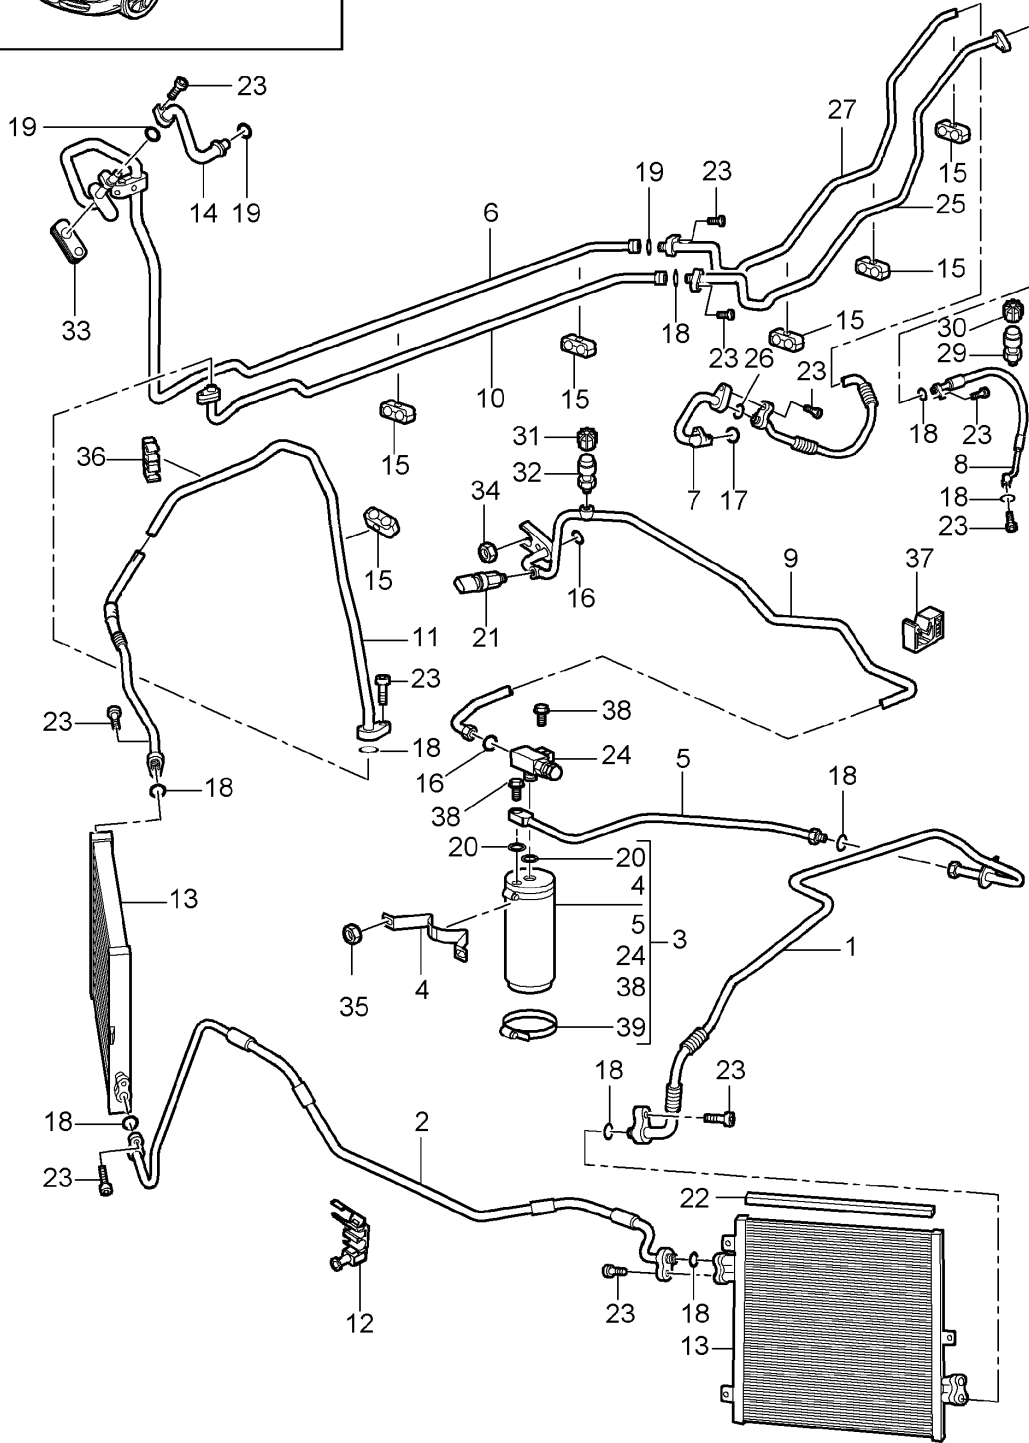

Model: 997-09

Model life 2009>>2012

Model: 997-09 Model life 2009>>2012

Pos	Part Number	Description	Remark	Qty	Model
		refrigerant circuit			
1	997 573 105 03	Pressure line		1	
2	997 573 103 02	Pressure line		1	
3	996 573 043 00	Drier		1	
4	996 573 451 00	bracket for drier		1	
5	996 573 106 00	Refrigerant line		1	
6	996 573 091 01	suction line		1	
7	9A1 573 099 03	suction line		1	A101,A102
8	9A1 573 097 03	Pressure line		1	A101,A102
9	997 573 108 04	Pressure line	lhd	1	PR:098
(9)	997 573 108 03	Pressure line	rhd	1	PR:099
10	996 573 092 02	Pressure line		1	
11	997 573 094 02	Pressure line		1	
12	996 347 543 00	Cable holder		2	
13	997 573 911 02	Condenser		2	
14	996 573 093 06	suction line	lhd	1	PR:098
(14)	996 573 093 07	suction line	rhd	1	PR:099
15	999 511 230 40	Cable holder		X	
		also use:			
-	999 511 231 41	Rubber bush		X	
16	999 707 247 40	O-ring 7,5X2		2	
17	999 707 439 41	O-ring 23,8X2,4		8	
18	999 707 434 41	O-ring 10,6X2		8	
19	999 707 534 41	O-ring 17X2		3	
20	999 707 262 40	O-ring 6,7X1,8		X	
21	1K0 959 126 B	Pressure sensor use if required:		1	
		Discontinued part			
21	955 613 137 01	Pressure sensor use if required:		1	
		Discontinued part			
(21)	955 613 137 02	Pressure sensor		1	
-	999 707 555 41	O-ring 10,8 X 1,8		1	
22	996 573 711 00	Cover trim		2	
23	900 067 247 01	Bolt with washer		X	
24	997 573 243 00	Distributor		1	
25	997 573 096 04	Pressure line		1	
26	999 707 558 41	O-ring 13,7x2,5		X	
27	997 573 095 06	suction line		1	
29	996 573 466 00	Pressure valve Druckseite		1	
30	944 573 663 01	Cap		1	
31	944 573 663 02	Cap		1	
32	996 573 465 00	Valve Saugseite		1	
33	996 573 769 01	Grommet		1	
34	900 377 010 09	Hexagon nut M 6		1	
35	900 380 015 09	Hexagon nut M6		2	
36	996 355 547 01	Bracket		1	
37	999 591 922 40	Bracket		1	
38	900 075 340 01	Bolt with washer		2	
39	999 512 349 01	Hose clamp A50-70/9		1	
40	999 707 557 41	O-ring		1