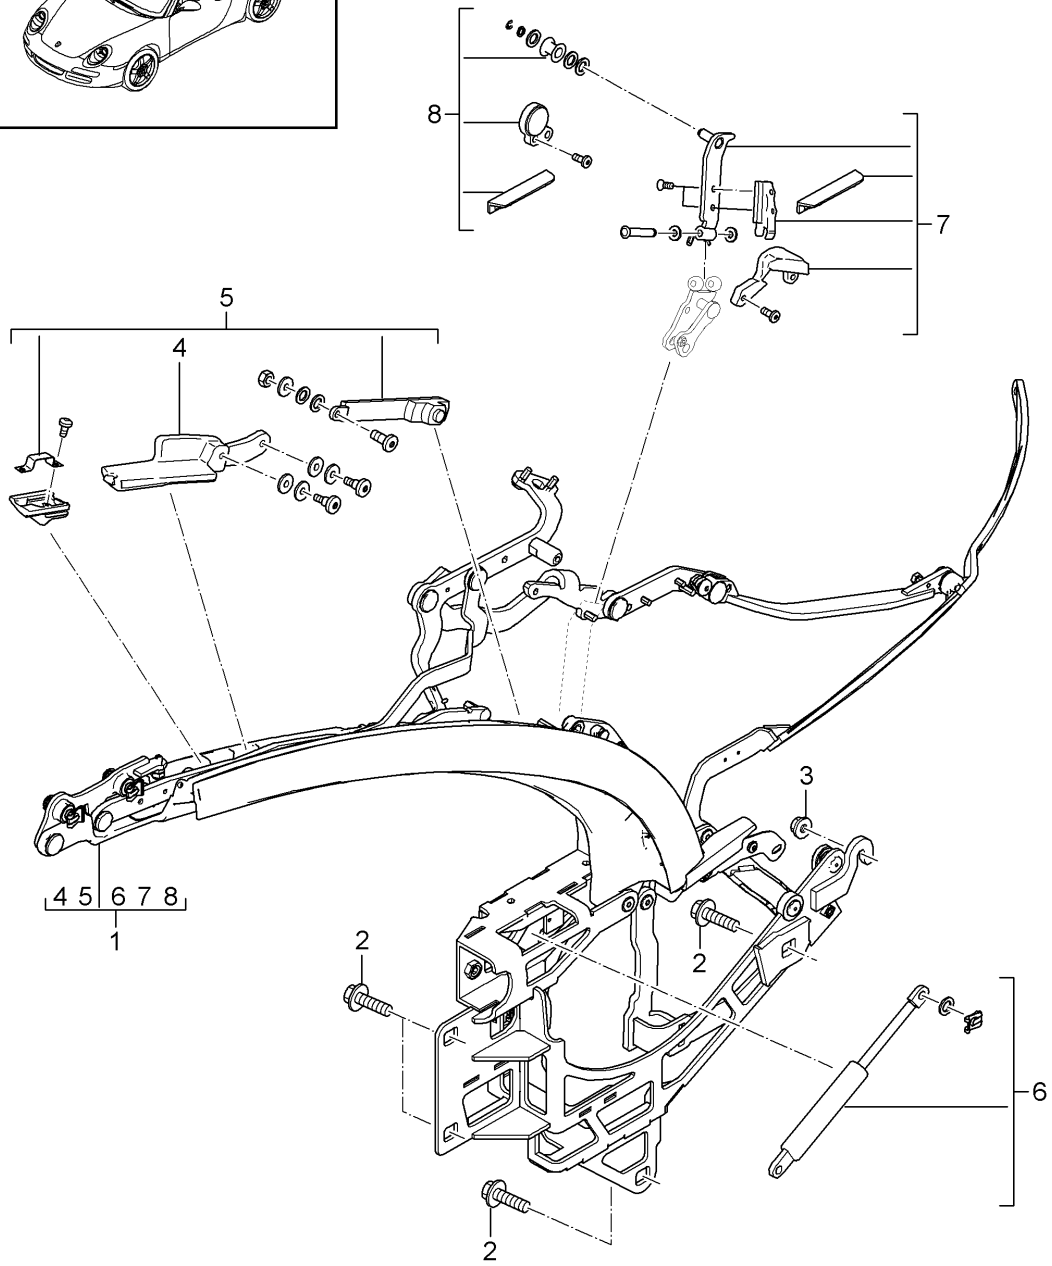

Model: 997-09

Model life 2009>>2012

Pos	Part Number	Description	Remark	Qty	Model
		Convertible top covering Roofliner D - MJ 2011>>			Speedster PR:503
1	997 567 924 00	Convertible top covering with:		1	
		Rear window Black			
2	997 567 931 00	Moulded headliner with:		1	
		Accessories Black			
-	997 567 943 00	repair set Rubber strap Roofliner		1	
3	997 567 936 00	repair set Cord Transverse		1	
4	997 567 925 00	Assembly kit Convertible top covering use if required:	997 567 927 00	1	
5	997 567 934 00	Assembly kit repair set tension wire Convertible top covering	side	1	
6		Together with Position 1		1	
11	999 591 352 01	Retaining clip Roofliner		X	
12	997 567 927 00	Assembly kit Mount Rear window Roof arch with:		1	
		Rubber strap for Frame			

Model: 997-09

Model life 2009>>2012