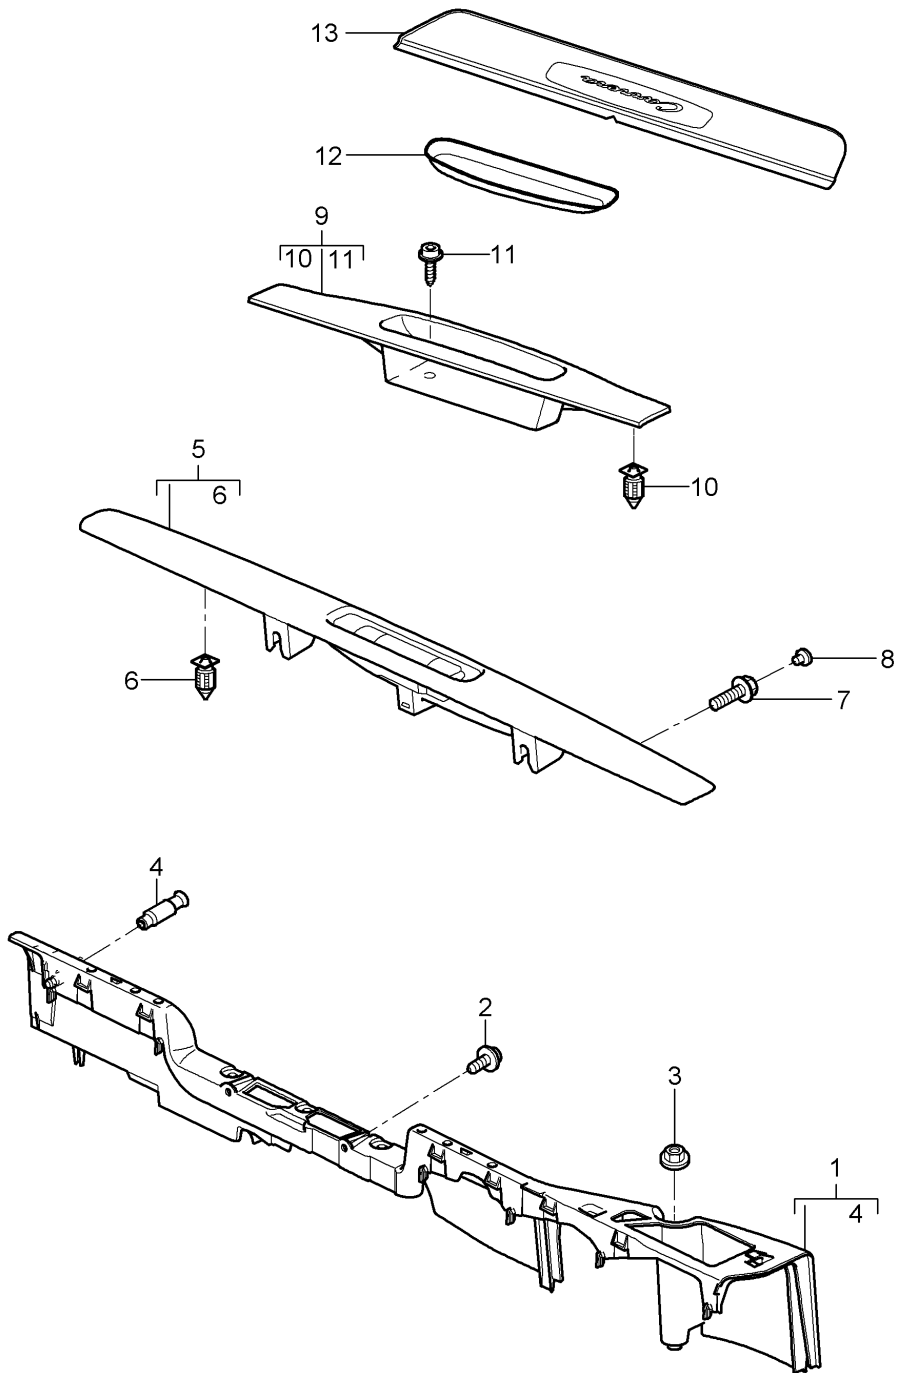

Model: 997-09

Model life 2009>>2012