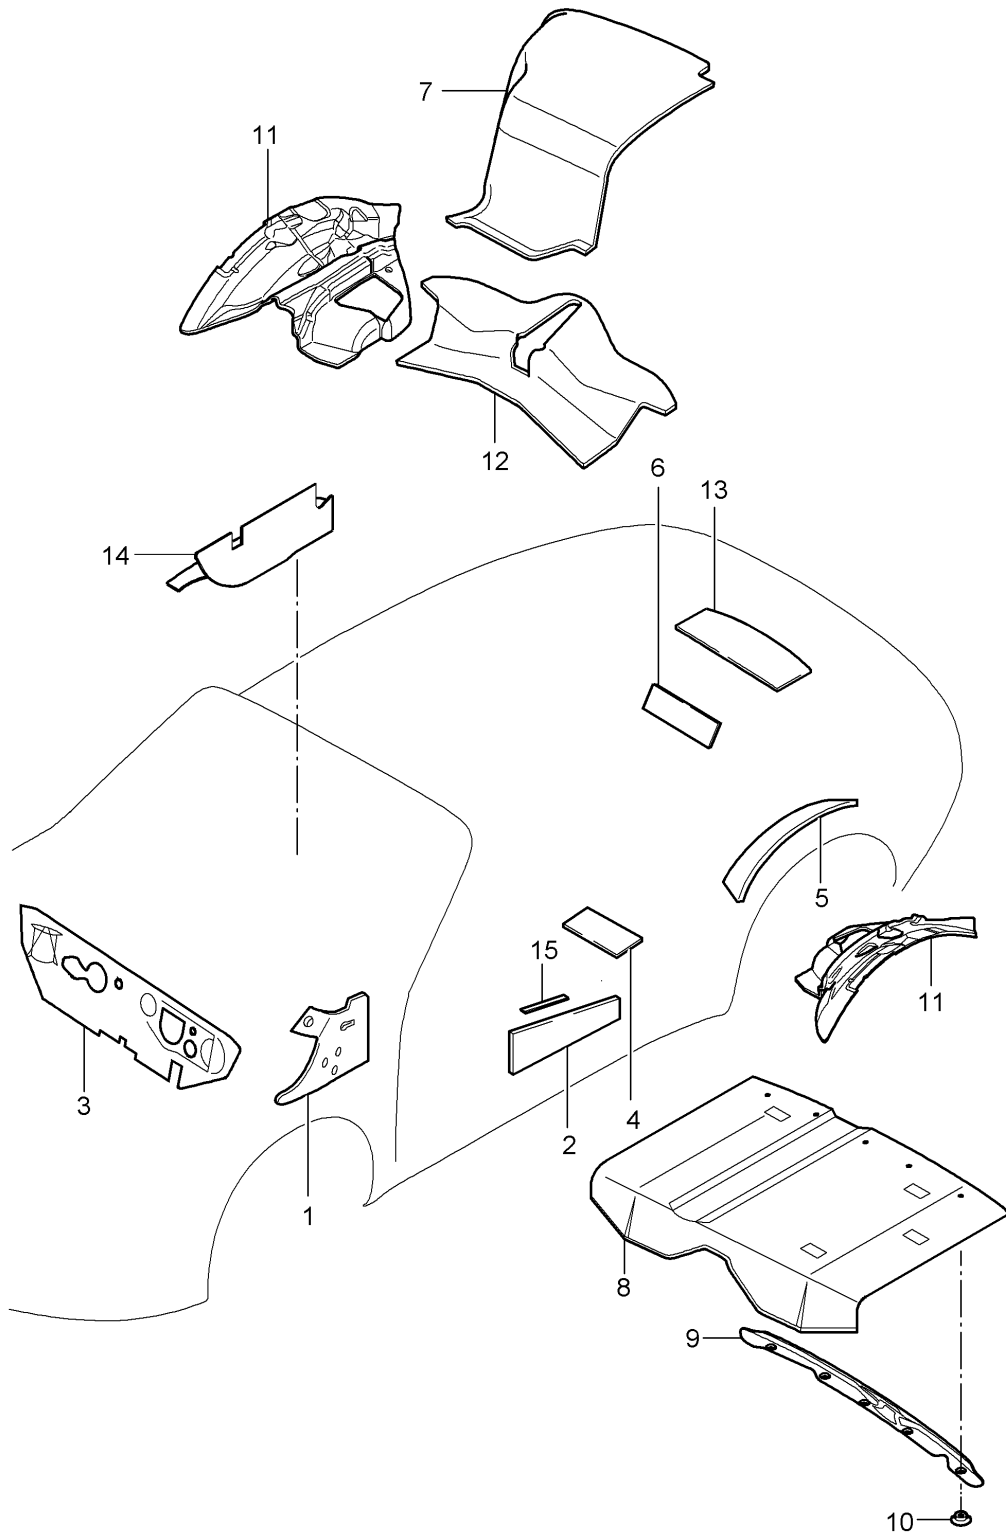

Model: 997-09

Model life 2009>>2012

Model: 997-09

Model life 2009>>2012

Pos	Part Number	Description	Remark	Qty	Model
		Body			
1	997 556 605 00	Sound proofing 1 Sound absorber	left	1	COUPE/TARGA
(1)	997 556 606 00	Wheel housing Sound absorber	front right	1	
2	997 537 551 00	Wheel housing sound absorber for door	front	2	
3	997 556 723 00	Sound absorber Firewall	lhd	1	PR:098
(3)	997 556 724 00	Sound absorber Firewall	rhd	1	PR:099
4	997 556 503 00	Insulation for floor		2	
5	997 556 655 00	Sound absorber	left	1	
(5)	997 556 656 00	Side panel trim Sound absorber	right	1	
6	997 556 523 00	Side panel trim Damping		2	
7	997 556 507 00	tray sound absorb.for wheel housing	left	1	
(7)	997 556 508 00	sound absorb.for wheel housing	rear right rear	1	
8	997 556 511 00	sound absorber for rear panel	lower	1	
9	997 556 521 00	sound absorber for rear panel	upper	1	
10	997 556 711 01	Sound absorber		1	
		D >> - MJ 2005			
10	997 556 711 02	Sound absorber		1	
		D >> - MJ 2007			
10	997 556 711 03	Sound absorber		1	
11	996 556 761 01	Engine bay retaining strip		1	
12	999 049 020 40	Engine bay Plastic nut		5	
13	997 556 647 00	T5/30 X 5,1 Sound absorber		1	PR:652
14	997 556 657 00	Roof Sound absorber	left	1	
(14)	997 556 658 00	Wheel housing liner Sound absorber	rear right	1	
15	997 556 571 02	Wheel housing liner Sound absorber	rear	2	
16	996 556 753 01	Side panel trim Seal	left	1	
(16)	996 556 754 01	Side part Seal	upper right	1	
17	997 556 811 01	Side part Filler piece	upper left	1	
(17)	997 556 812 01	Wheel housing Filler piece	left right	1	
18	997 556 807 00	Wheel housing Sound absorber		2	
		40,0 Cross panel			
19	997 556 805 00	Rear end Sound absorber		1	
		120 X 90 Cross panel			
20	997 556 801 00	Rear end Sound absorber		4	
21	997 556 803 00	Seat well Filler piece		2	
22	997 556 513 02	Seat well Sound absorber		2