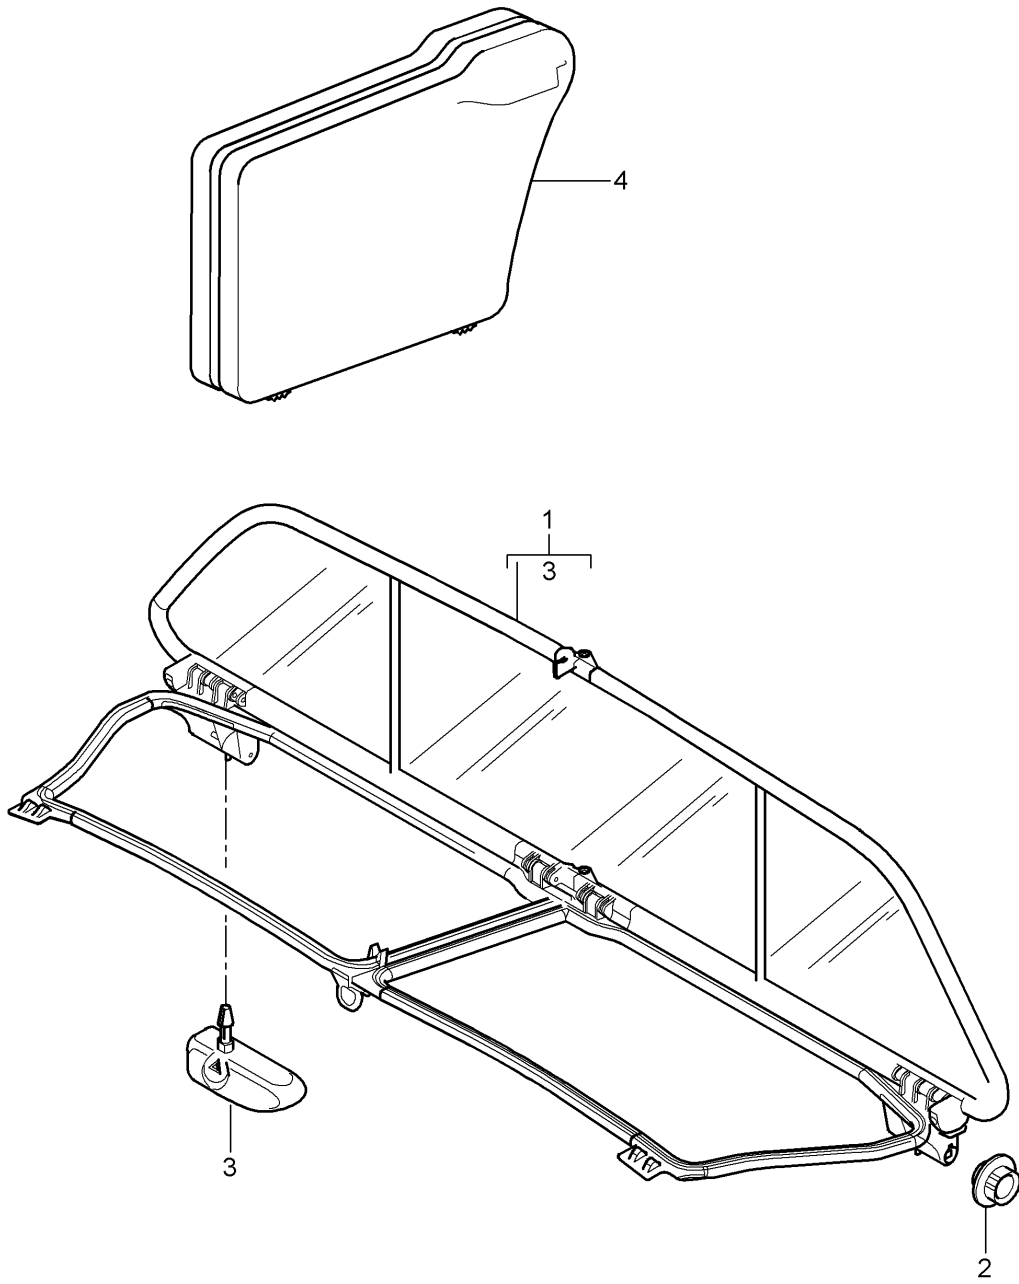

Model: 997-09

Model life 2009>>2012

Pos	Part Number	Description	Remark	Qty	Model
		Windbreak			PR:551
1	997 561 125 00	Windbreak		1	
	997 561 125 00 01C	Black			
2	996 561 127 00	Rosette	left	1	
	996 561 127 00 01C	Black			
2	996 561 128 00	Rosette	right	1	
	996 561 128 00 01C	Black			
3	996 561 955 00	repair set	left	1	
(3)	996 561 956 00	repair set	right	1	
4	997 561 161 02	Pocket		1	
		Windbreak			