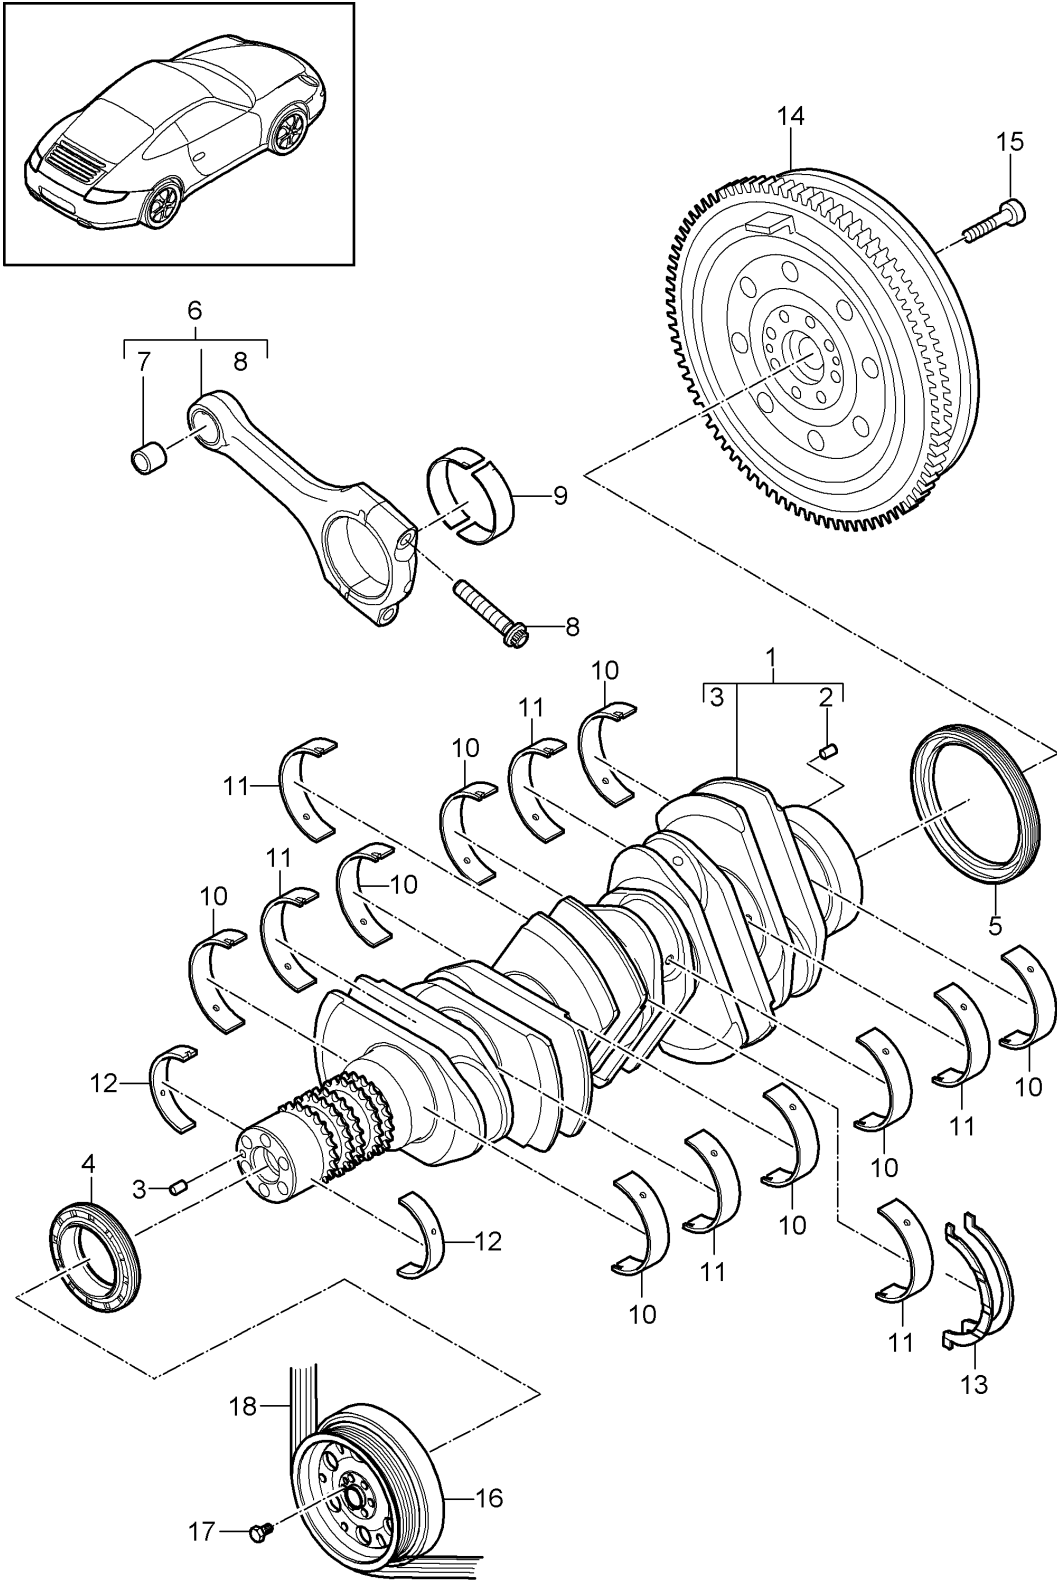

Model: 997-09

Model life 2009>>2012

Model: 997-09 Model life 2009>>2012

Pos	Part Number	Description	Remark	Qty	Model
1	9A1 102 077 04	Crankshaft Crankshaft No longer use the part here		1	A101,A102 A101
1	9A1 102 077 20	Crankshaft		1	A101
1	9A1 102 081 03	Crankshaft		1	A102
2	900 095 031 00	Spring pin 6,0 X 16		1	
3	900 302 016 00	Cylinder pin A 6,0 X 16		1	
4	9A1 101 222 02	Shaft oil seal 52,5 X 9		1	
5	997 101 212 01	Shaft oil seal 85 x 105 x 11		1	
6	9A1 103 914 02	Connecting rod Set comprising: Connecting rods		1	
7	9A1 103 122 02	bush - connecting rod D = 22		6 6	
8	9A1 103 115 02	bolt - connecting rod M 10 X 1,25 X 51		12	
9	9A1 103 053 00	connecting rod bearing shell Identification: >> >> red		12	
(9)	9A1 103 053 01	connecting rod bearing shell Identification: >> >> yellow		12	
(9)	9A1 103 053 02	connecting rod bearing shell Identification: >> >> blue		12	
10	9A1 101 064 00	crankshaft bearing Identification: >> >> red		8	
(10)	9A1 101 064 01	crankshaft bearing Identification: >> >> yellow		8	
(10)	9A1 101 064 02	crankshaft bearing Identification: >> >> blue		8	
11	9A1 101 063 00	crankshaft bearing with: Partial-groove Identification: >> >> red		6	
(11)	9A1 101 063 01	crankshaft bearing with: Partial-groove Identification: >> >> yellow		6	
(11)	9A1 101 063 02	crankshaft bearing with: Partial-groove Identification: >> >> blue		6	
12	9A1 101 052 00	crankshaft bearing Identification: >> >> red		2	
(12)	9A1 101 052 01	crankshaft bearing Identification: >> >> yellow		2	
(12)	9A1 101 052 02	crankshaft bearing Identification: >> >> blue		2