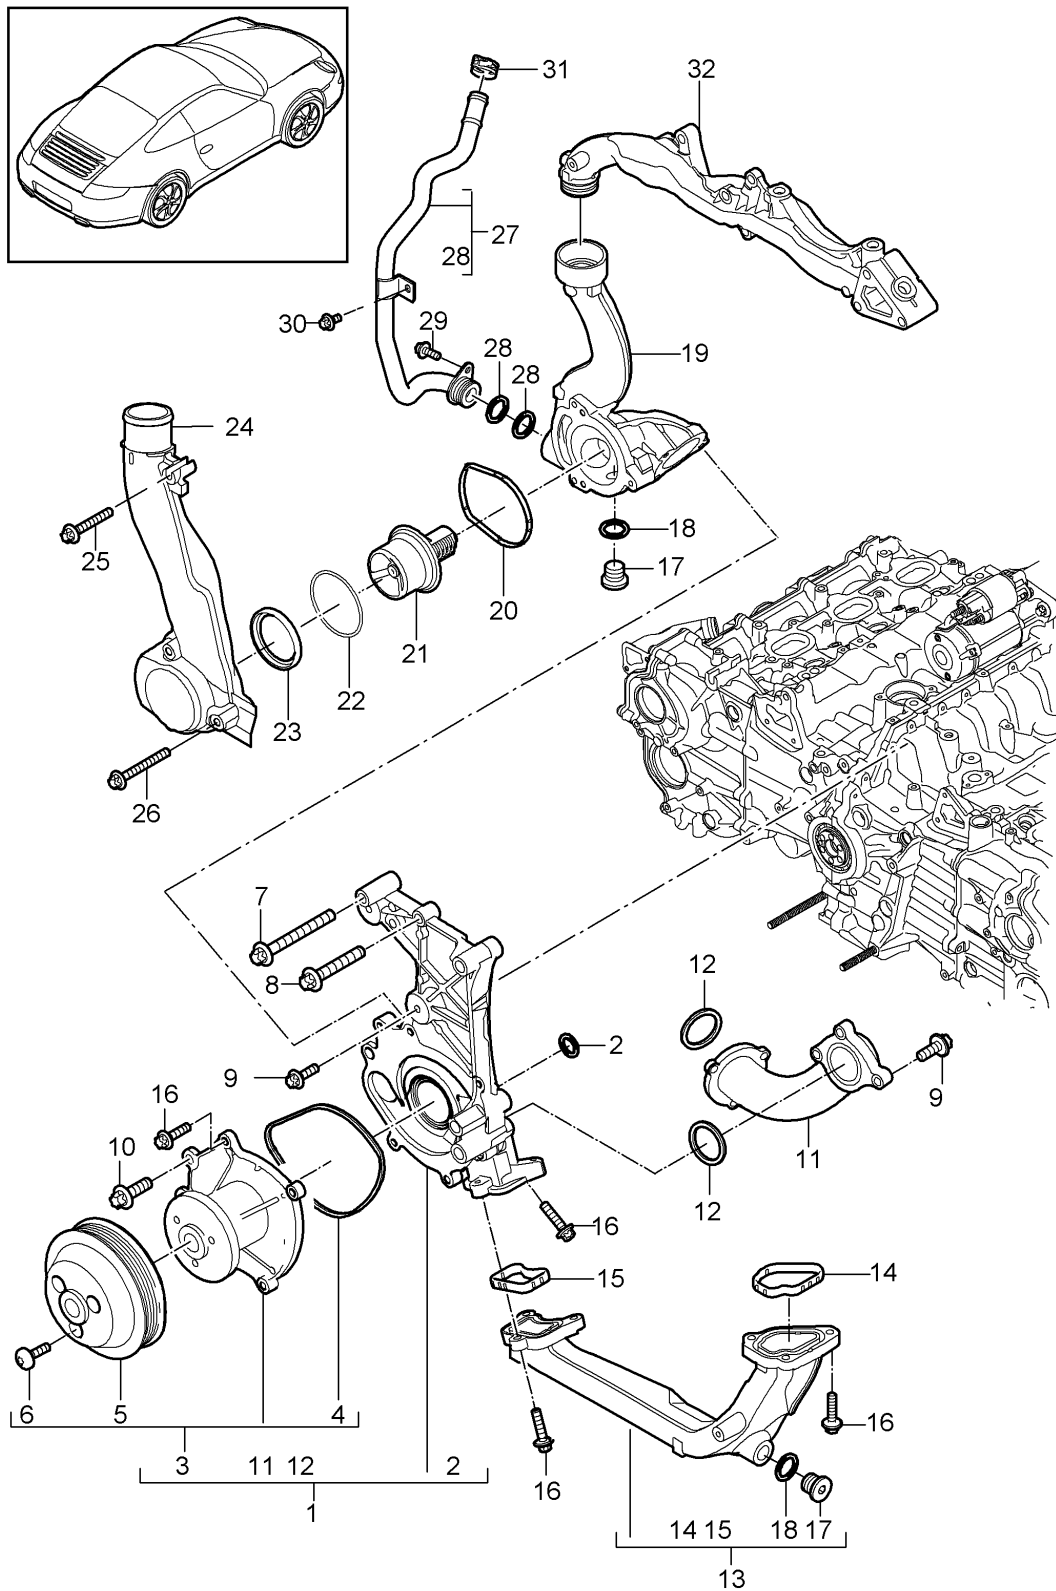

Model: 997-09

Model life 2009>>2012

Model: 997-09

Model life 2009>>2012

Pos	Part Number	Description	Remark	Qty	Model
1	9A1 106 038 02	Coolant pump thermostat housing Water pump housing (complete)		1	
2	999 707 604 40	O-ring 34,0 X 3,0		2	
3	9A1 106 048 00	Coolant pump (complete)		1	
4	9A1 106 217 00	Seal Coolant pump		1	
5	9A1 106 248 00	pulley		1	
6	999 073 104 01	Torx screw M8 X 16		3	
7	900 385 115 01	Torx screw M8 X 70		X	
8	900 385 071 01	Torx screw M8 X 50		X	
9	900 385 019 01	Torx screw M6 X 20		3	
10	900 385 098 01	Torx screw M8 X 25		1	
(10)	900 385 114 01	Torx screw M8 X 25		1	
11	9A1 106 238 00	Water pipe		1	
12	9A1 106 215 00	Seal Water pipe		2	
13	9A1 106 125 01	Water pipe		1	
14	9A1 106 326 00	Seal Water pipe		1	
15	9A1 106 325 00	Seal Water pipe		1	
16	900 385 072 01	Torx screw M6 X 25		16	
17	900 219 018 30	sealing plug M14 X 1,5		2	
17	999 063 038 01	No longer use the part here sealing plug M14 X 1,5		2	
18	900 123 104 30	seal ring 14 X 18		2	
18	900 123 173 20	No longer use the part here seal ring 14 X 18		2	
19	9A1 106 150 01	thermostat housing		1	
20	9A1 106 305 00	Seal thermostat		1	
21	9A1 106 225 01	Thermostat insert No longer use the part here		1	
21	9A1 106 225 02	Thermostat insert		1	
22	999 707 625 40	O-ring 59,0 X 5,2		1	
23	9A1 106 558 00	seal ring		1	
24	9A1 106 111 01	Water guide housing		1	
25	900 385 045 01	Torx screw M6 X 40		4	
26	900 385 070 01	Torx screw M6 X 50		3	
26	PAF 008 685 00	Torx screw M6 X 50		3	
27	9A1 106 850 03	Water line		1	
28	999 707 517 40	O-ring 22 X 3		2	
29	900 385 009 01	Torx screw		1