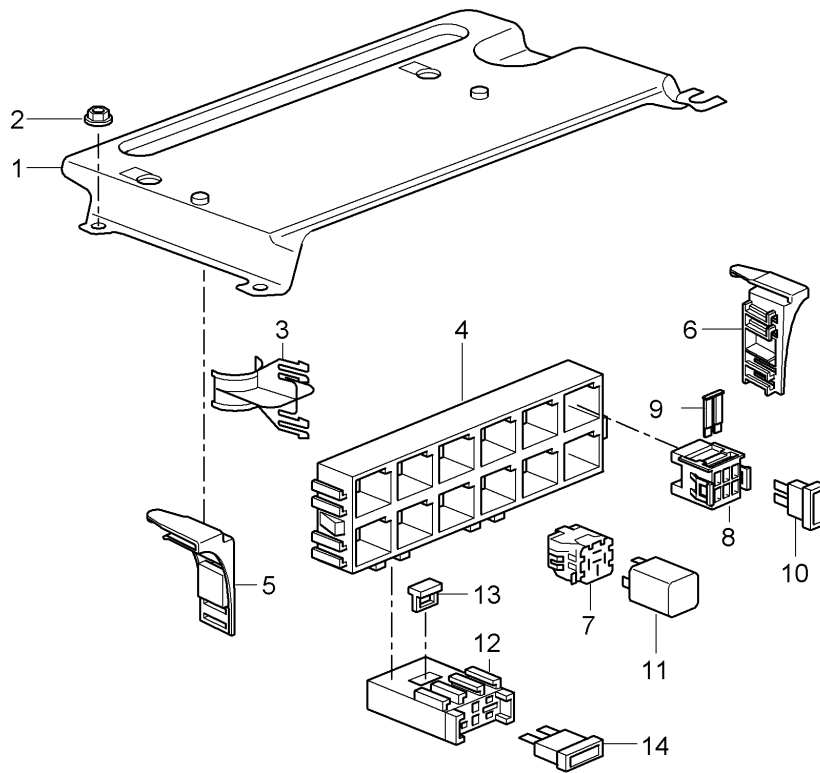

Model: 997-09

Model life 2009>>2012