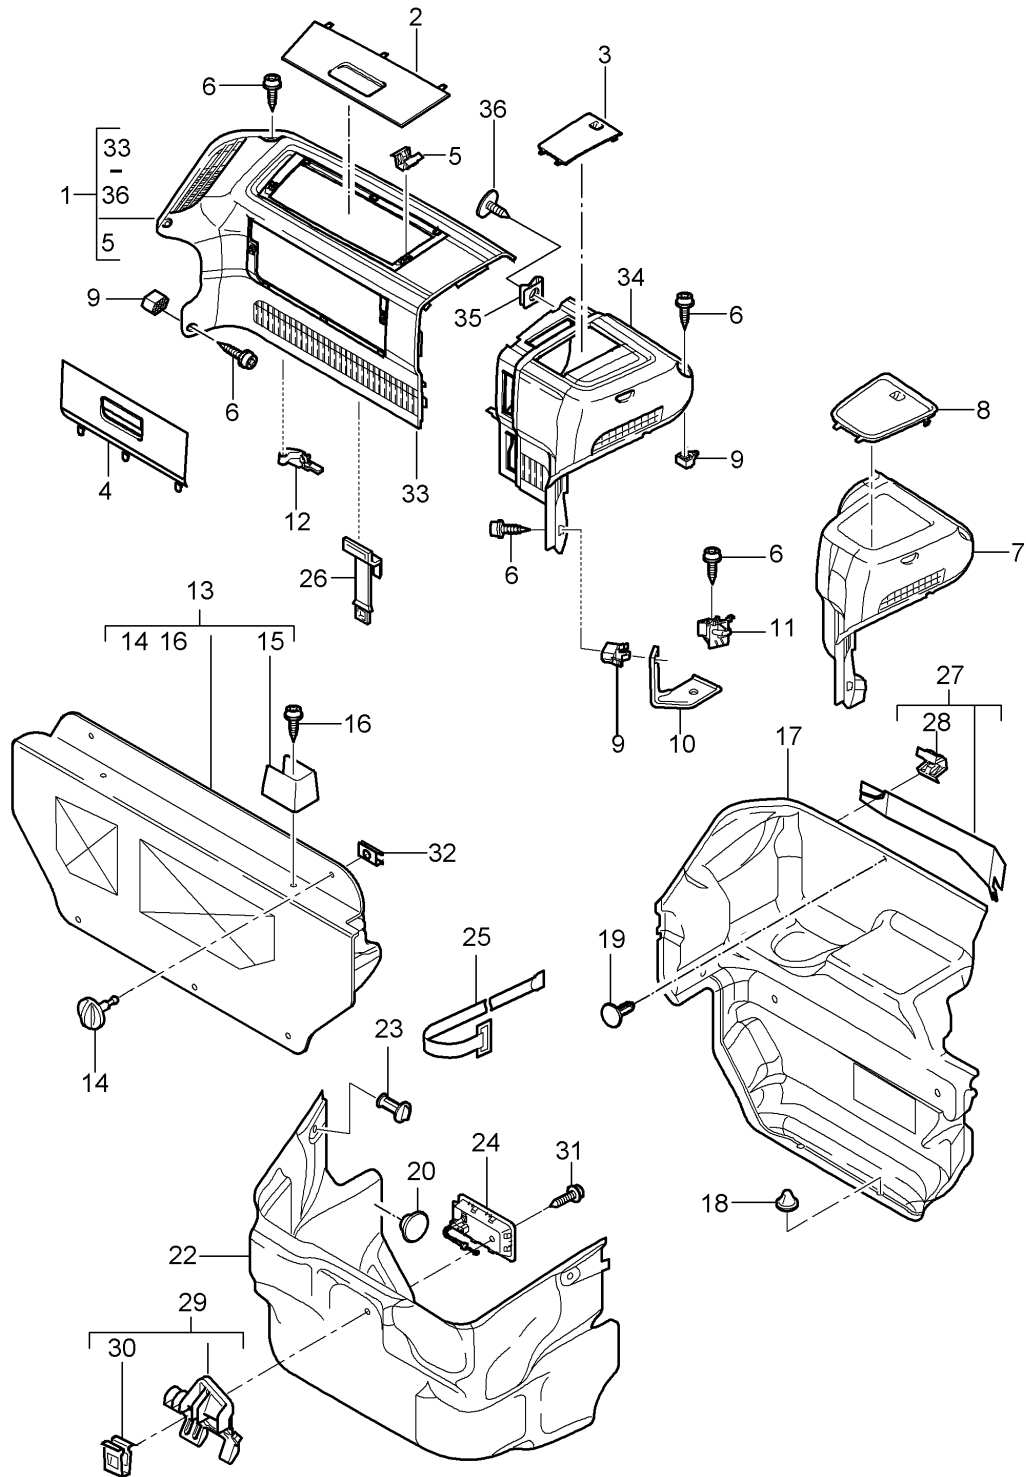

Model: 997-09

Model life 2009>>2012