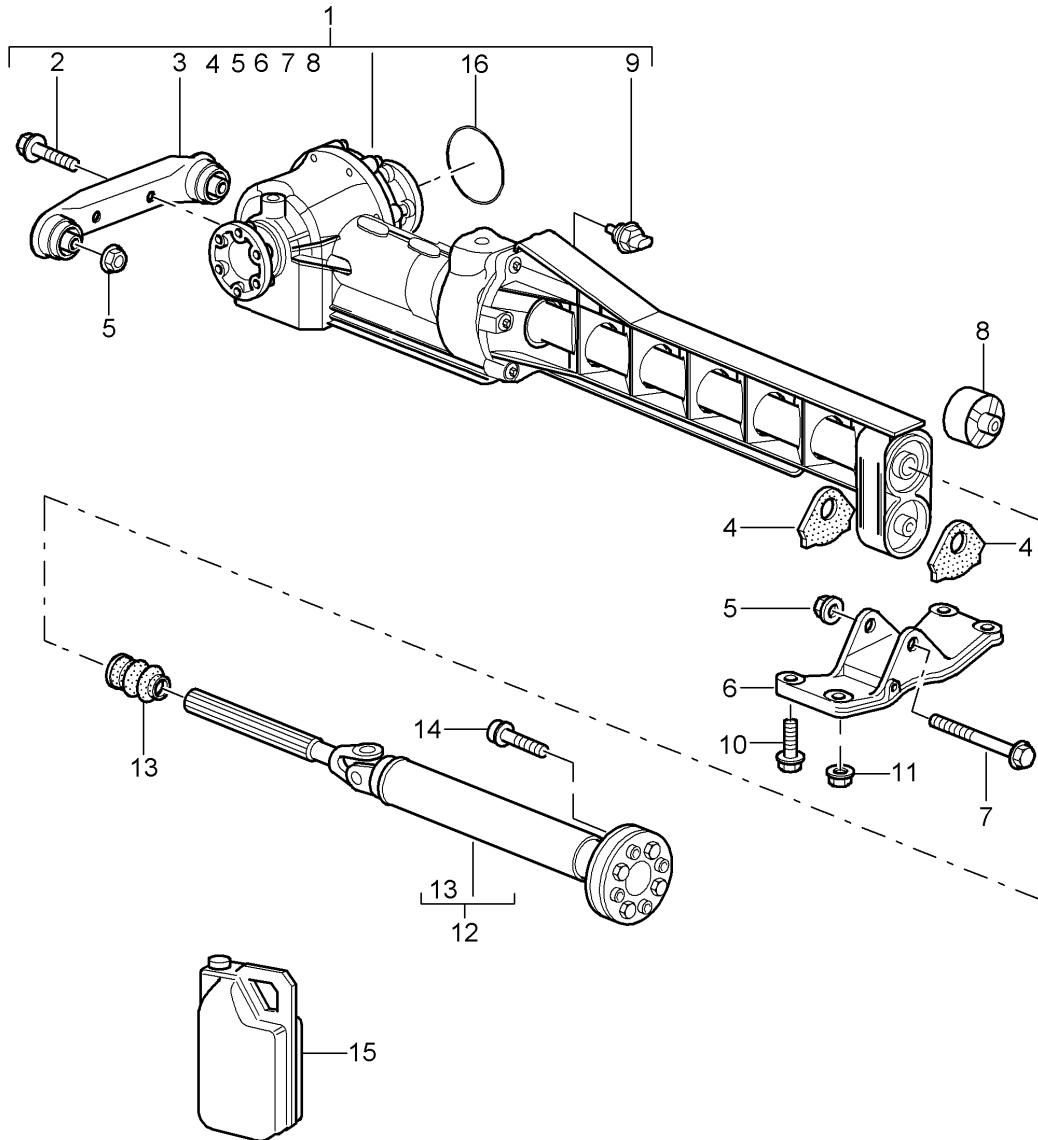

Model: 997-09

Model life 2009>>2012

Model: 997-09

Model life 2009>>2012

Pos	Part Number	Description	Remark	Qty	Model
1	997 349 020 51	Front axle differential Cardan shaft Front axle differential Ready for installation Discontinued part		1	
1	997 349 020 53	Front axle differential Ready for installation Discontinued part		1	
1	997 349 020 54	Front axle differential Ready for installation		1	PR:-303
2	999 072 034 01	Conical screw M 10 X 28		2	
3	996 375 034 01	transmission carrier	front	1	
4	997 375 257 00	Stop		2	
5	900 380 008 01	Hexagon nut M 10		1	
6	997 375 343 00	transmission carrier	rear	1	
7	900 378 142 01	Hexagon bolt M 10 X 90		1	
8	996 375 054 03	gearbox mounting	rear	1	
9	997 606 303 00	Temperature sensor		1	
10	900 385 123 01	Bolt with washer M 10 X 25		4	
11	999 076 053 01	Hexagon nut M 10		2	
12	9G1 421 020 00	Cardan shaft Discontinued part		1	
12	9G1 421 020 01	Cardan shaft		1	
13	996 421 145 01	Gaiter		1	
14	900 385 097 01	Torx screw M 10 X 35		3	
15	000 043 204 20	Transmission fluid Front axle differential MOBILUBE PTX 75 W 90 Container 20 LTR.		X	
16	999 701 743 40	O-ring Cover 144,5 X 3,0		1