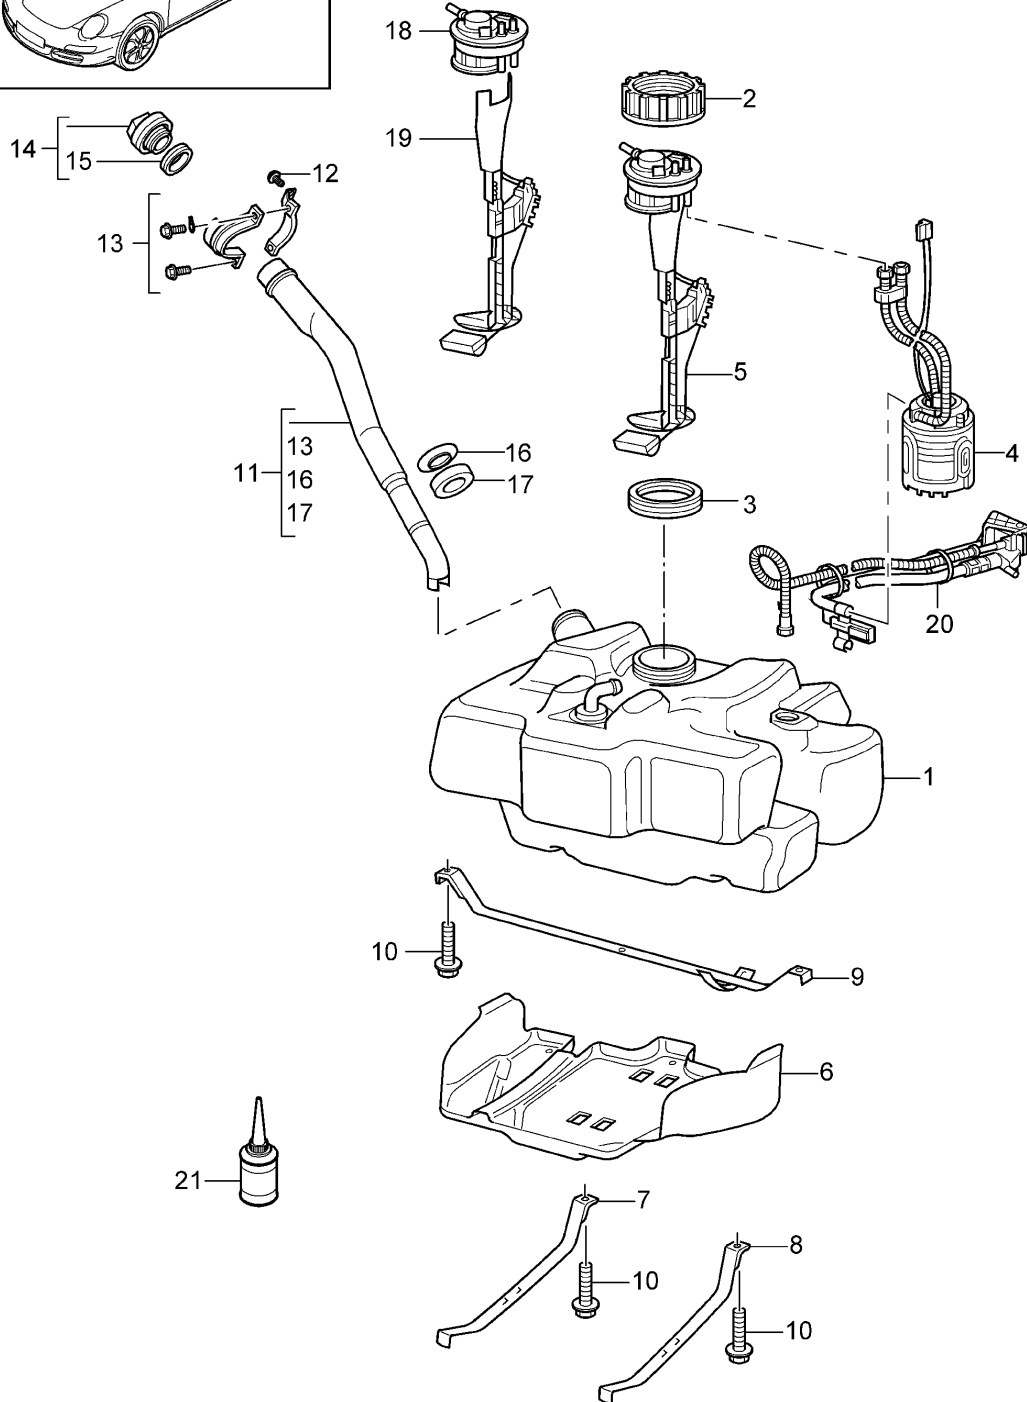

Model: 997-09

Model life 2009>>2012