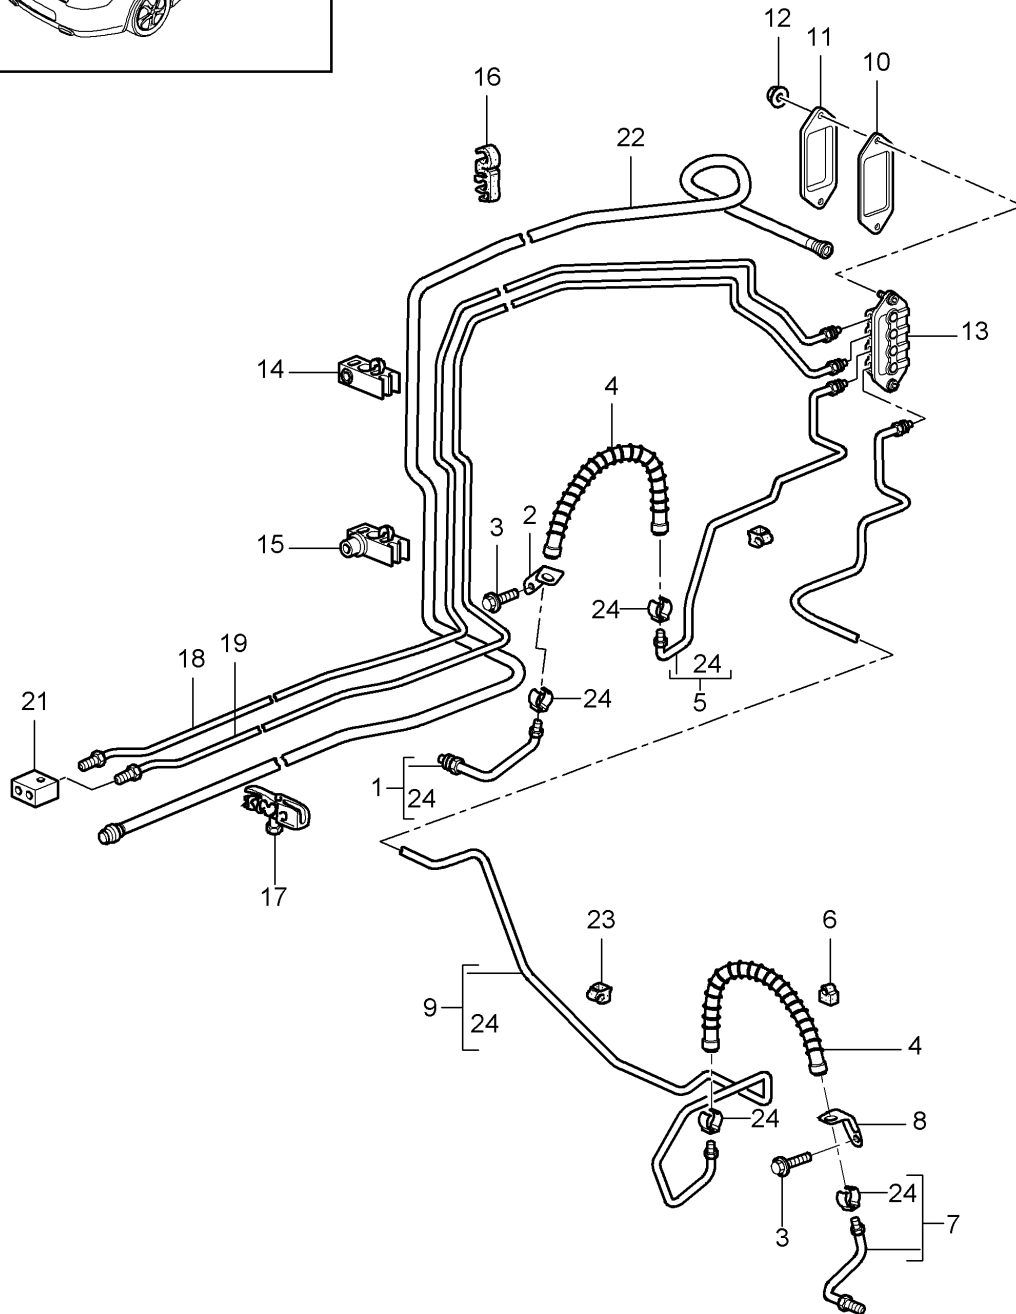

Model: 997-09

Model life 2009>>2012

Pos	Part Number	Description	Remark	Qty	Model
-		Brake lines Front end			CARRERA 4 CARRERA 4-S TARGA TARGA-S 4 GTS CARRERA GTS
		Brake lines Front end	see illustration:		
1	997 355 315 30	Brake line Discontinued part	604-005	1	PR:098
(1)	997 355 315 31	Brake line		1	PR:098
(1)	997 355 315 10	Brake line		1	PR:099
2	997 355 316 30	Brake line Discontinued part		1	PR:098
(2)	997 355 316 31	Brake line		1	PR:098
2	997 355 316 10	Brake line		1	PR:099
3	997 355 327 30	Brake line Discontinued part		1	PR:098
(3)	997 355 327 31	Brake line		1	PR:098
(3)	997 355 327 10	Brake line		1	PR:099
4	997 355 326 30	Brake line Discontinued part		1	PR:098
(4)	997 355 326 31	Brake line		1	PR:098
(4)	997 355 326 10	Brake line		1	PR:099
5	997 355 650 00	Intermediate piece		1	
6	997 355 752 00	Seal		1	
7	997 355 753 00	Reinforcement		1	
8	997 355 311 10	Pressure line		2	PR:098
9	997 355 312 30	Pressure line		1	PR:099
10	997 355 314 30	Pressure line		1	PR:099
11	999 507 632 40	Cable holder		2	PR:099

Model: 997-09

Model life 2009>>2012