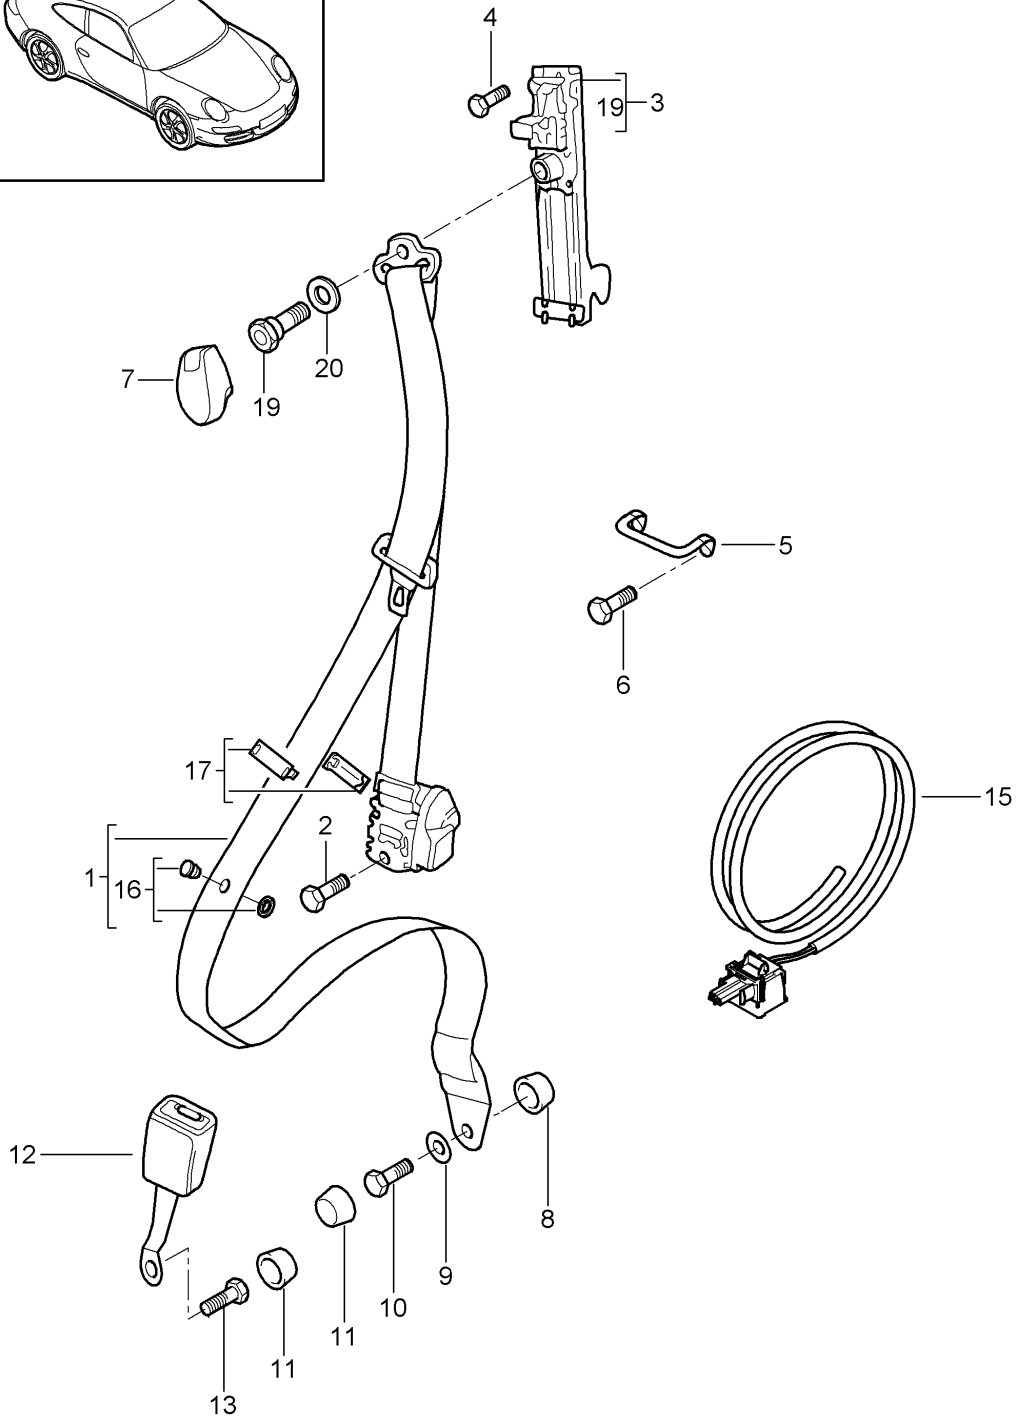

Model: 997-09 Model life 2009>>2012

Pos	Part Number	Description	Remark	Qty	Model
		roll bar Accessories roll bar D - MJ 2011>>			Speedster PR:503
1	997 580 013 05	Cassette		2	
3	900 067 394 01	Socket head bolt		12	
4	997 567 463 00	Rubber support		2	
5	900 378 173 01	Hexagon bolt M6x20		8	
6	997 580 721 00	Adapter Mount Frame	left	1	
(6)	997 580 722 00	Adapter Mount Frame	right	1	
7	999 073 228 09	panel screw		2	
8	999 073 322 02	fillister hd. bolt M6x20		4	
9	997 580 611 00	Bracket for trim Carpet	left	1	
(9)	997 580 612 00	Bracket for trim Carpet	right	1	
10	997 618 111 20	Control unit for convertible roof controls convertible top stowage box Driving mechanism		1	
11	999 073 228 09	panel screw		X	
12		Control unit - dme -		X	
13	999 073 228 09	panel screw	see illustration: 901-003	X	
14	999 385 006 01	Outer hexagon round screw		4	
15	997 580 911 00	Support frame		1	
-	997 580 913 00	also use: 1 set attachment parts Pop rivet Screw		1	
(16)	997 580 331 02	Support	left	1	
16	997 580 332 02	Support	right	1	
17	900 385 097 01	Torx screw BM10 X 35		X	
18	997 612 696 85	Wire set Frame		1	
19	999 507 714 01	roll bar panel nut		2	
20	997 580 731 00	Retainer for control units convertible top stowage box		1	
21	997 580 523 00	Cover Felt		2	
22	999 650 176 40	Clip for Connector housing		3	
23	996 610 126 00	bracket for relay bracket		1	
24	996 610 128 00	Relay carrier 2 Retaining clip		1	
25	999 217 166 01	Relay carrier 2 Hexagon bolt M10x55		2	
26	997 580 521 00	Cover Felt		1	

Model: 997-09

Model life 2009>>2012