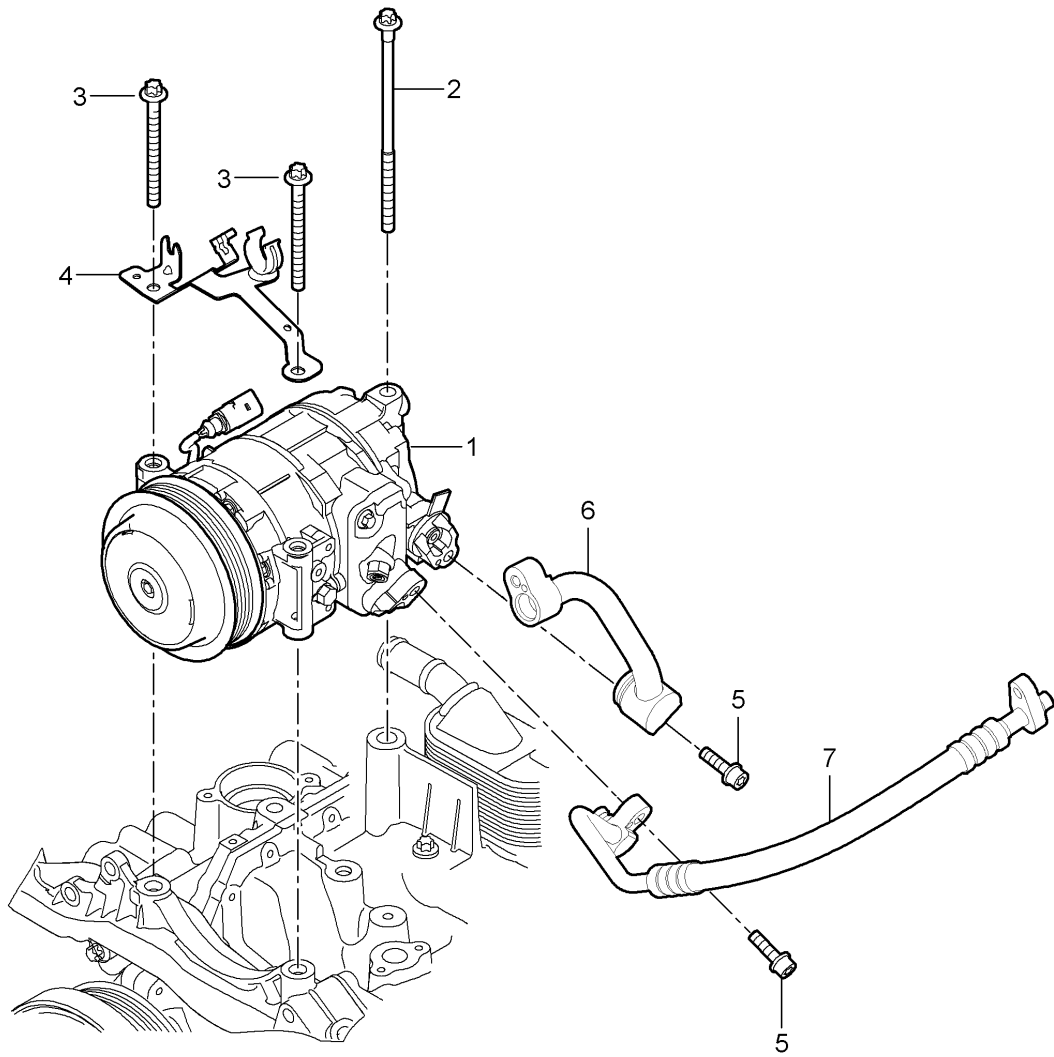

Model: 997-09

Model life 2009>>2012

Model: 997-09

Model life 2009>>2012

Pos	Part Number	Description	Remark	Qty	Model
1	9A1 126 011 05	Compressor		1	
2	900 385 134 01	Compressor Hexagon head bolt M 8 X 170		1	
3	900 385 102 04	Outer hexagon round screw M 8 X 90 m8x90		2	
4		Bracket		1	
5	N 104 144 02	see illustration: Socket head bolt with hexagon socket head	107-010	2	
6		suction line		1	
7		see illustration, item: Pressure line	813-025,7	1	
-	000 043 200 04	see illustration, item: Compressor oil 250 ml	813-025,8	1