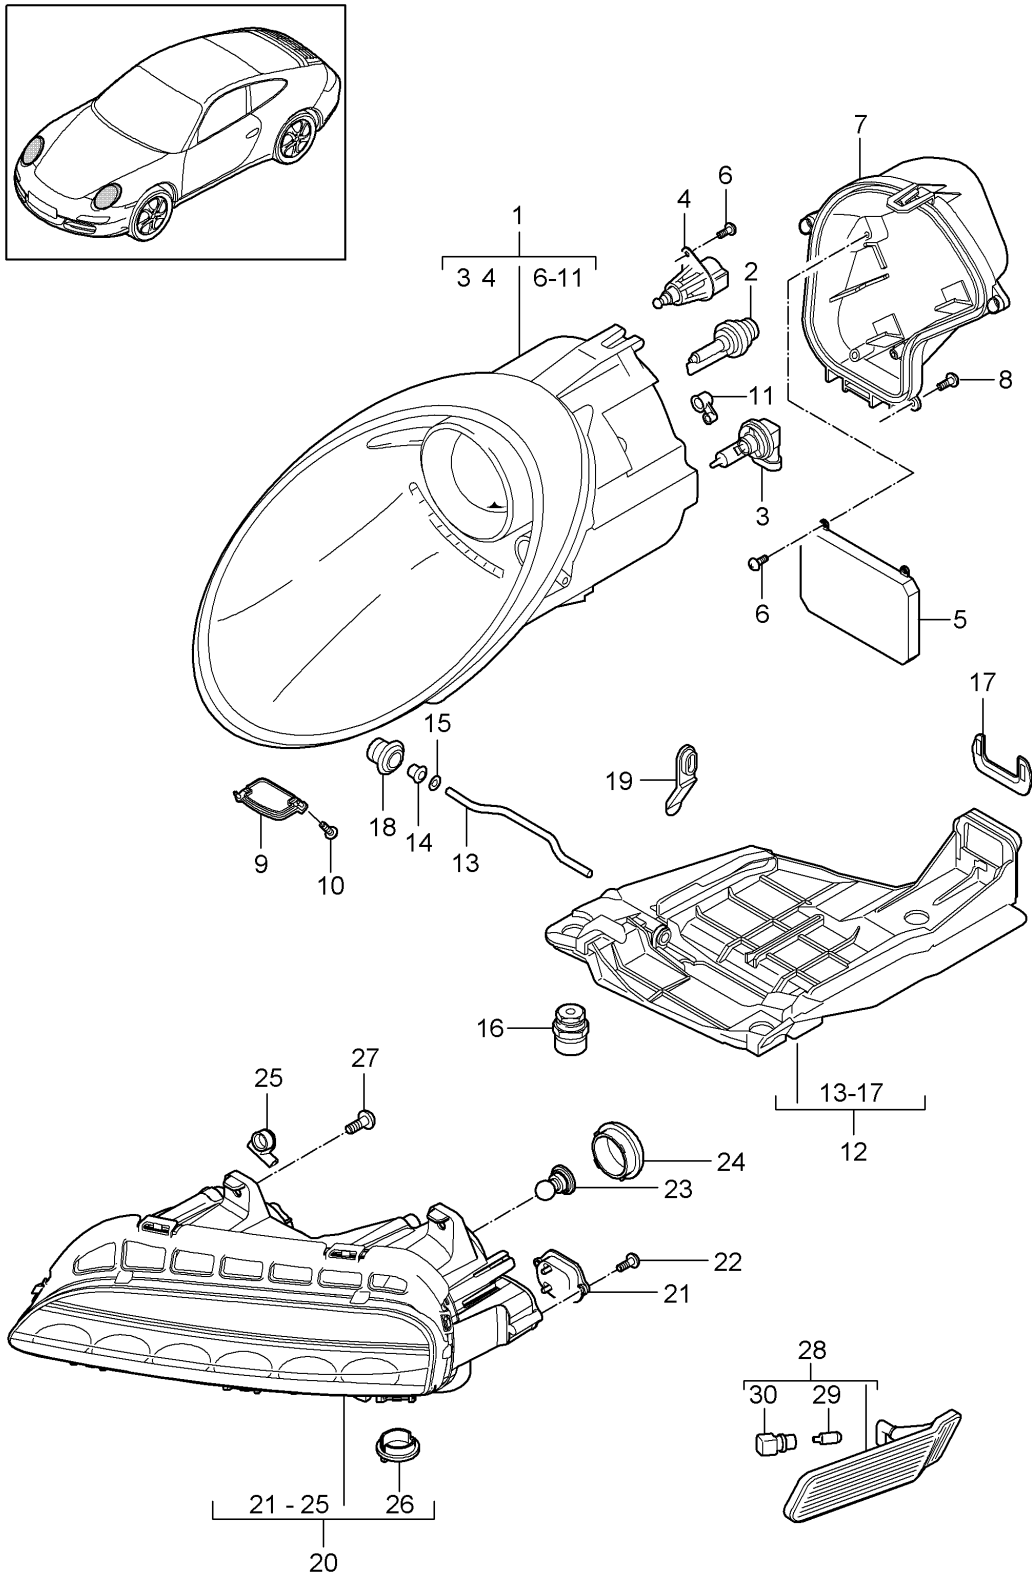

Model: 997-09

Model life 2009>>2012

Pos	Part Number	Description	Remark	Qty	Model
1	997 624 502 00	Headlight washer system Pump for headlight- washer system		1	PR:288
2	928 628 193 00	Seal		1	
-	000 043 204 79	Hose 8 X 3		*	
3		shorten to:	890 MM	1	
4	996 628 204 00	Coupling		1	
5	997 628 208 00	Hose connector		1	
-	999 181 760 40	Hose 10 X 3		*	
6		shorten to:	380 MM		
7		shorten to:	1980 MM		
8		shorten to:	120 MM		
9	999 137 093 40	Y-piece		1	
10	997 628 204 00	Coupling		2	
11	997 628 209 00	Elbow fitting		1	
12	997 628 163 01	jet		2	
13	997 628 263 00	Nozzle head		2	
-	997 628 981 02	Cap primed for POS 12 + 13 D - MJ 2010>>		2	PR:XUB

Model: 997-09

Model life 2009>>2012