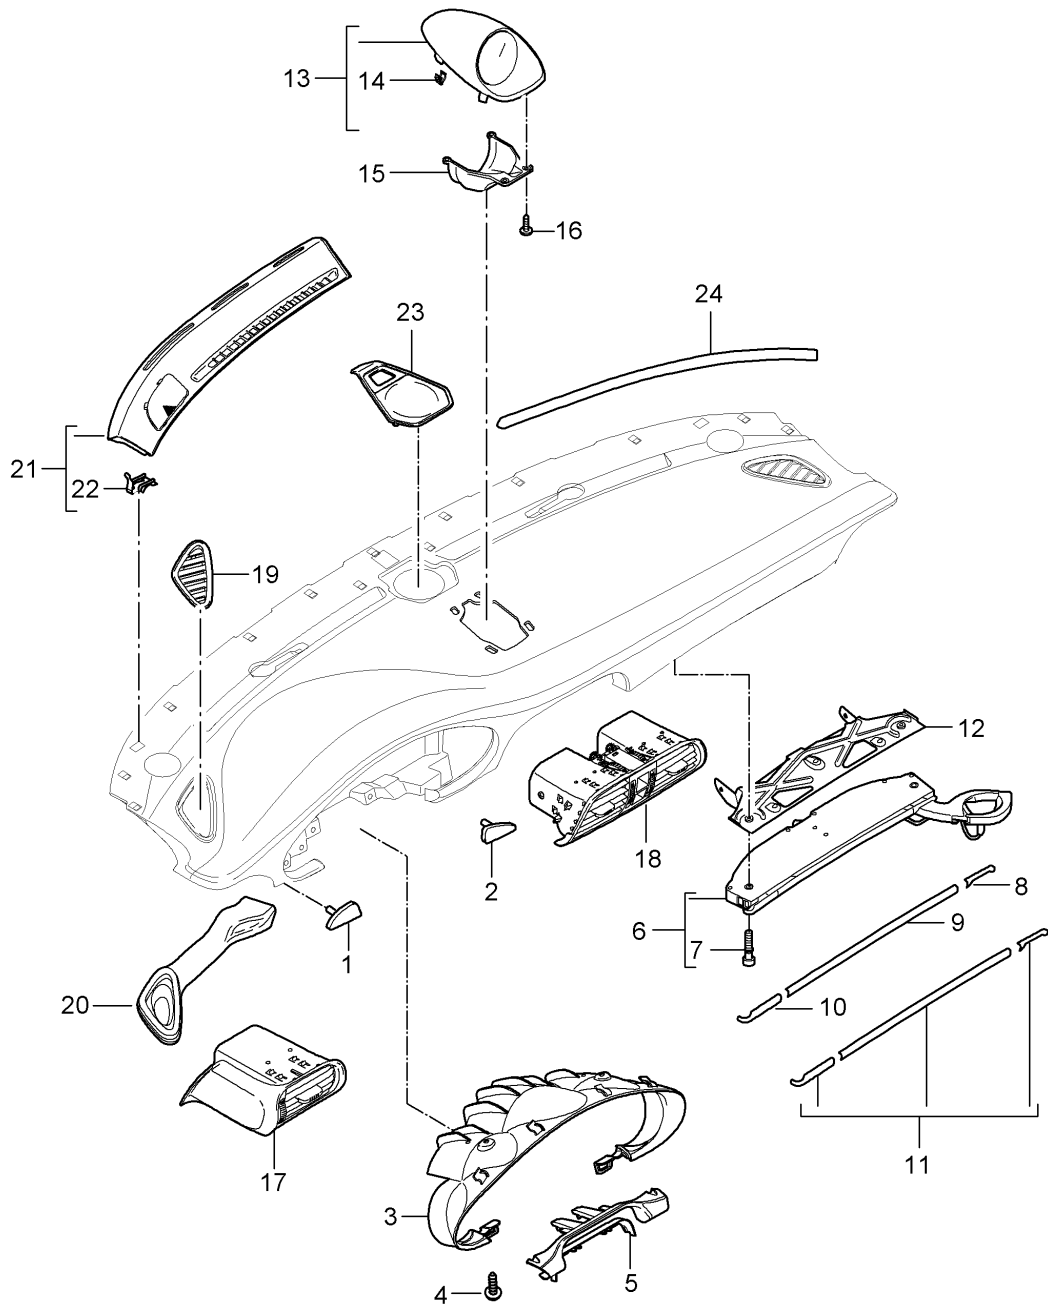

Model: 997-09

Model life 2009>>2012

Pos	Part Number	Description	Remark	Qty	Model
7	999 507 020 01	for Mount dashboard panel nut ST 4,2		X	
8	997 552 617 01	for Mount dashboard bracket for dash panel (drivers side)		1	
9	999 507 020 01	panel nut ST 4,2		2	
10	999 073 155 09	panel screw ST 4,2 X 13		2	
11	997 552 673 00	Cover Defroster trim		2	
12	999 073 226 09	panel screw ST 4,2 X 16		2	
13	997 552 481 00	Insert A-pillar	left	1	
(13)	997 552 482 00	Insert A-pillar	right	1	
14	8E0 857 117	Clip Mount dashboard Cowl panel		2	
(15)	999 507 319 01	Cage nut M 5		2	
(16)	997 552 360 03	Retaining plate for Beverages Bracket	lhd	1	PR:098
(16)	997 552 359 03	Retaining plate for Beverages Bracket	rhd	1	PR:099

Model: 997-09

Model life 2009>>2012