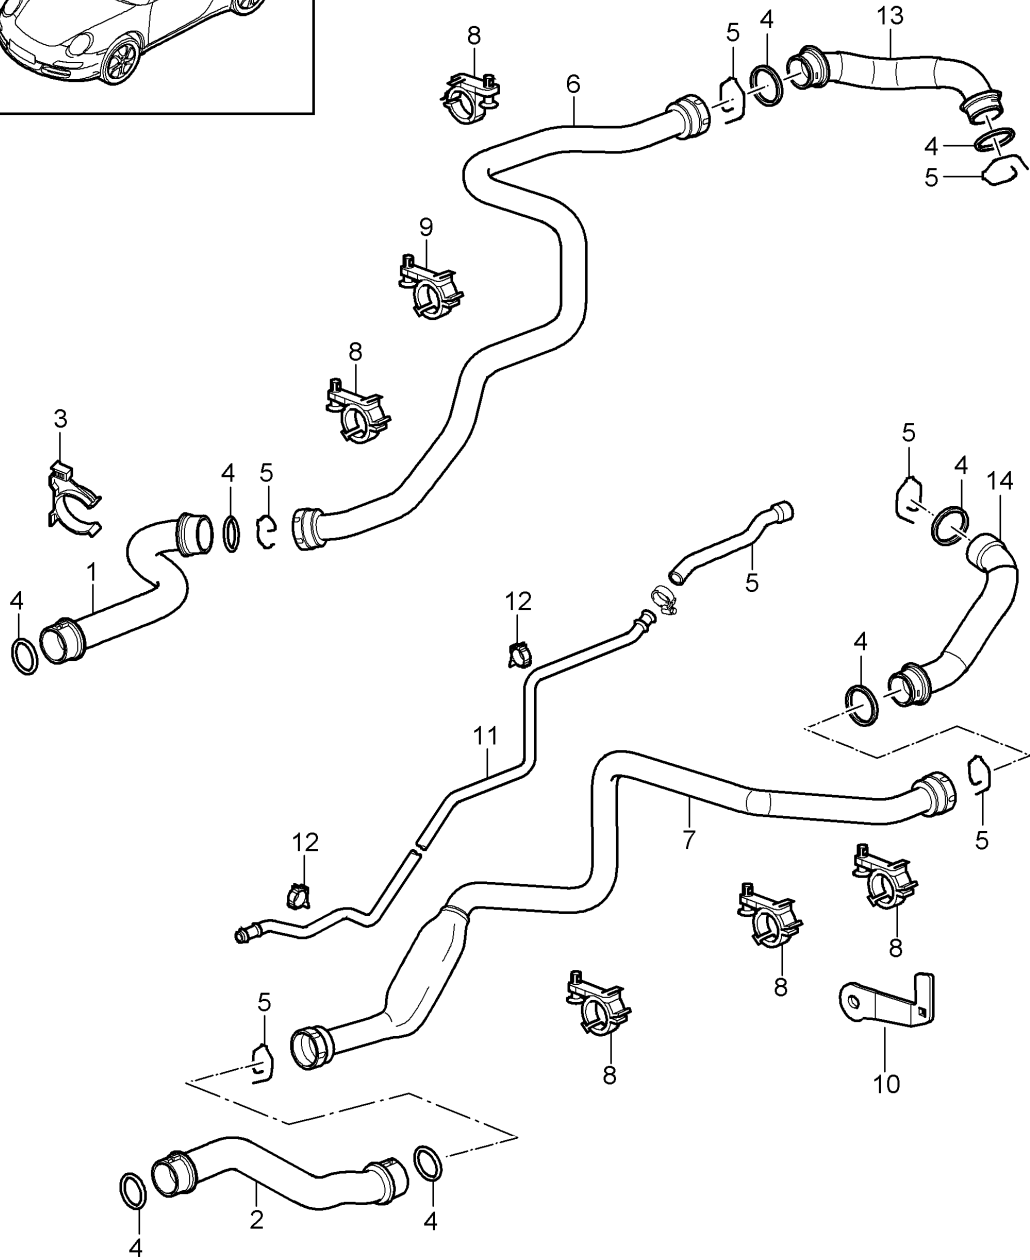

Model: 997-09

Model life 2009>>2012

Model: 997-09

Model life 2009>>2012

Pos	Part Number	Description	Remark	Qty	Model
1	997 106 740 06	Water cooling 1 Water hose Supply		1	
2	997 106 741 06	Water hose Return line		1	
3	997 106 427 01	Bracket Water hose Supply		1	
4	996 106 801 03	O-ring		8	
5	997 106 802 03	Spring		4	
6	997 106 610 31	Coolant pipe Supply		1	
7	997 106 809 01	Coolant pipe Return line		1	
8	996 106 417 73	Bracket		4	
(8)	997 106 457 32	Bracket		1	
9	997 106 457 32	Bracket		1	
10	997 106 609 01	Bracket		1	
11	997 106 681 31	Breather line Rear end		1	
12	999 507 743 40	Cable holder 12,0		2	
13	997 106 831 31	Water hose Supply for Engine		1	
14	997 106 832 31	Water hose Return line Of Engine		1	
15		Vent hose see illustration:	105-020	1