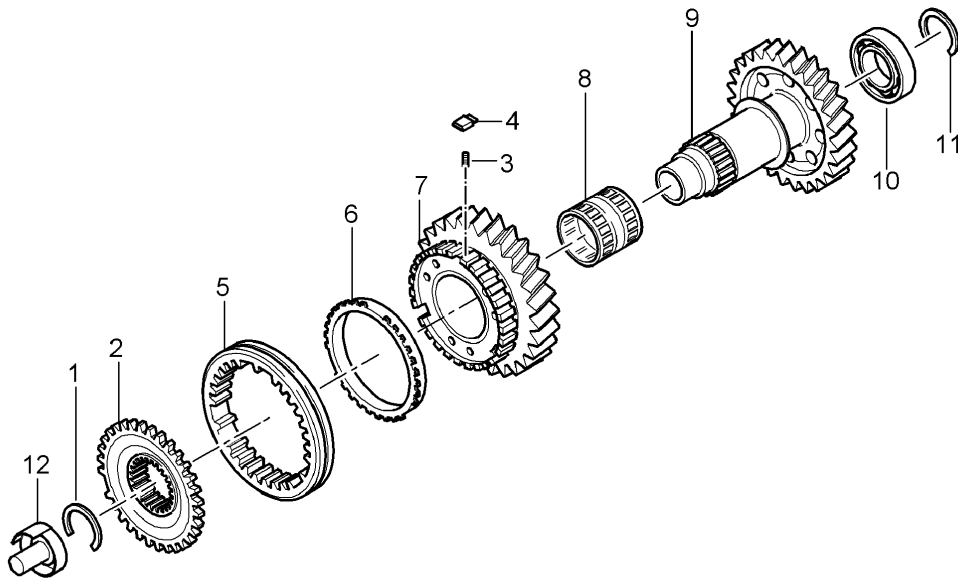

Model: 997-09

Model life 2009>>2012

Model: 997-09

Model life 2009>>2012

Pos	Part Number	Description	Remark	Qty	Model
1	997 302 938 00	Reverse gear 1 set circlips		1	G9705, G9735
2	997 304 201 00	Reverse gear Clutch body		1	
3	997 304 261 00	Reverse gear Pressure spring		12	
4	997 304 251 01	Reverse gear Follower		3	
5	997 304 231 01	Reverse gear Shift collar		1	
6	997 304 211 01	Reverse gear synchronizer ring		1	
7		Reverse gear Reversing gear			
8	997 302 806 00	see illustration: needle bearing -	303-000	1	
9		reverse gear idler spindle reverse gear idler spindle			
10	997 302 805 00	see illustration: grooved ball bearing	303-000	1	
11	997 302 937 00	reverse gear idler spindle 1 set circlips		1	
12	997 301 060 00	reverse gear idler spindle Bearing set reverse gear idler spindle		1