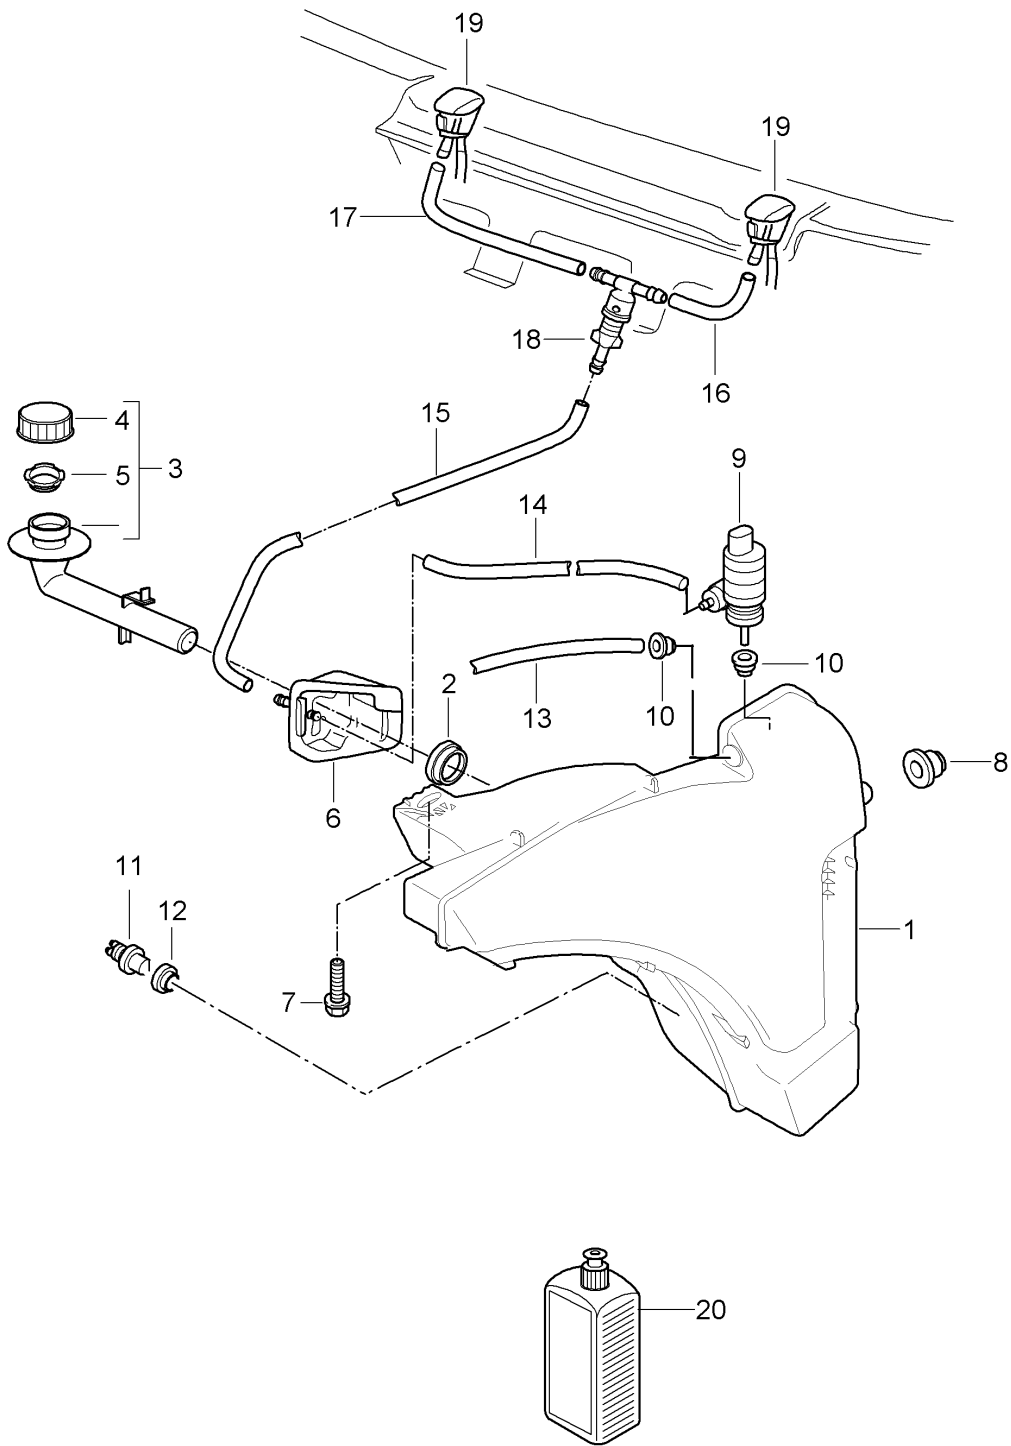

Model: 997-09

Model life 2009>>2012

Model: 997-09

Model life 2009>>2012

Pos	Part Number	Description	Remark	Qty	Model
1	997 528 701 01	Windscreen washer system		1	PR:288
(1)	997 528 701 00	Water reservoir		1	
2	996 528 711 00	Seal		1	
3	997 528 605 00	fuel filler neck		1	
4	996 528 607 00	Cover		1	
5	997 528 621 00	strainer		1	
6	996 528 615 01	Console		1	
-	999 137 091 40	Connector union		X	
		Repair material for Console 996.528.615.01			
7	900 378 154 01	Hexagon bolt AM 8 X 35 SB		1	
8	999 702 221 40	Grommet		2	
9	997 628 182 00	Windscreen washer system pump		1	
10	431 955 465 B	seal ring		2	
11	955 628 105 00	Water level switch		1	
12	955 528 721 00	Seal		1	
13	999 181 347 40	Breather line 273 MM		*	
-	999 181 815 40	Hose 5,0 X 2,5		*	
14		shorten to:	375 MM	1	
15		shorten to:	650 MM	1	
16		shorten to:	97 MM	1	
17		shorten to:	347 MM	1	
(18)	999 137 005 40	t-piece		1	
19	997 628 077 00	jet		2	
20	999 901 017 42	Window cleaning solution 250 ML Summer		X	
20	999 901 033 40	Window cleaning solution 1000 ML Winter		X