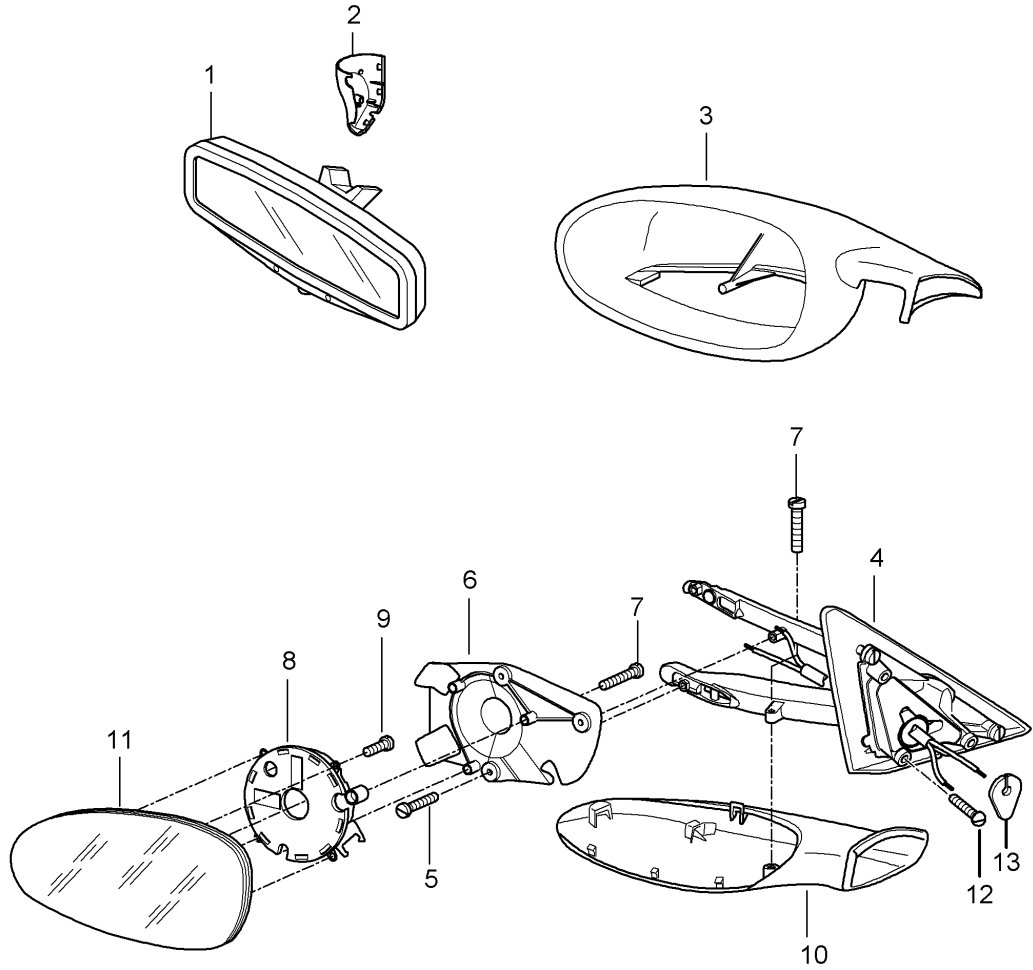

Model: 997-09

Model life 2009>>2012

Pos	Part Number	Description	Remark	Qty	Model
20	999 591 850 01	panel nut ST 4,2		X	
21	999 591 951 03	panel nut ST 4,2		2	

Model: 997-09

Model life 2009>>2012