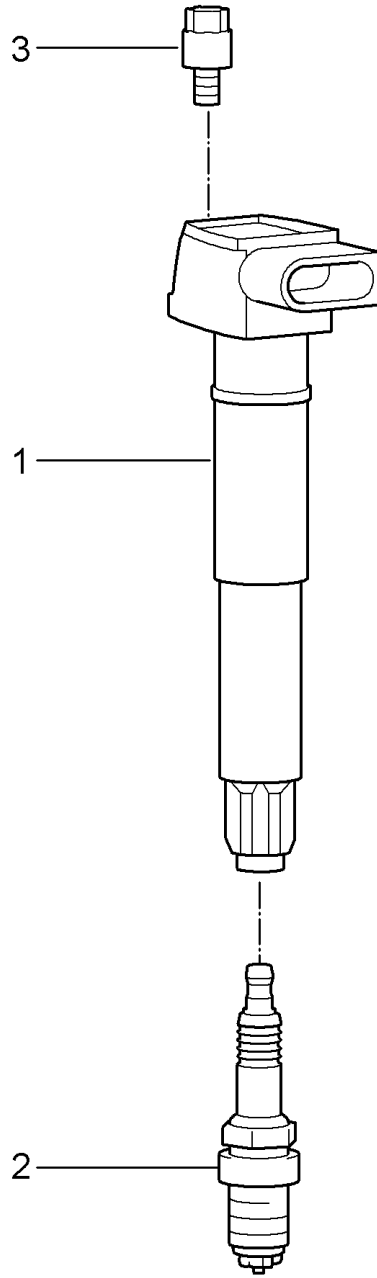

Model: 997-09

Model life 2009>>2012

Model: 997-09

Model life 2009>>2012

Pos	Part Number	Description	Remark	Qty	Model
1	9A1 602 104 01	Ignition system Ignition coil Discontinued part		6	
1	9A1 602 104 02	Ignition coil Discontinued part		6	
1	9A1 602 104 03	Ignition coil		6	
2	999 170 130 90	Spark plug FGR 5NQE		6	
2	999 170 232 90	Spark plug FGR 4NQE		6	PR:X51
3	999 073 103 01	D - MJ 2010>> flat round head bolt M 6 X 16		6