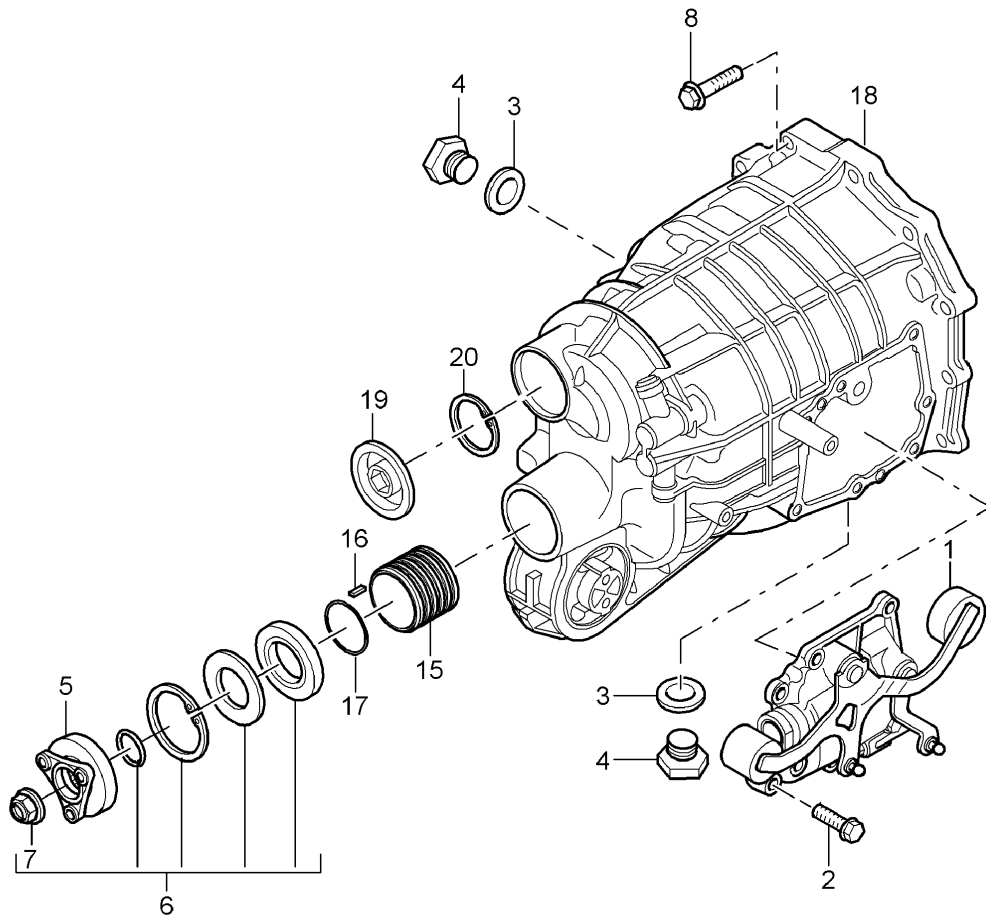

Model: 997-09

Model life 2009>>2012

Model: 997-09

Model life 2009>>2012

Pos	Part Number	Description	Remark	Qty	Model
		Manual gearbox			G9705, G9735
		Individual parts			
1	997 303 930 00	Switching module		1	
2	997 303 808 00	Hexagon bolt M8 x 25		7	
3	997 301 808 00	seal ring		2	
4	997 301 807 00	sealing plug		2	
5	997 301 903 05	Output flange (complete)		1	G9735
6	997 301 911 05	repair set Output flange comprising: Shaft oil seal Spacer ring Securing ring O-ring Hexagon nut Hexagon nut	also use:	1	G9735
7	997 302 319 00	Hexagon nut		1	G9735
8	997 301 803 00	Hexagon bolt		12	
15	997 302 119 05	Oil-conducting housing		1	G9735
16	997 302 811 05	feather key		1	G9735
17	997 302 812 05	O-ring		1	G9735
18	997 301 013 05	Gear housing	rear	1	G9705
(18)	997 301 013 35	Gear housing	rear	1	G9735
19	997 301 805 00	End cap	rear	1	
		Gear housing			
20	997 301 902 00	Set snap ring		1