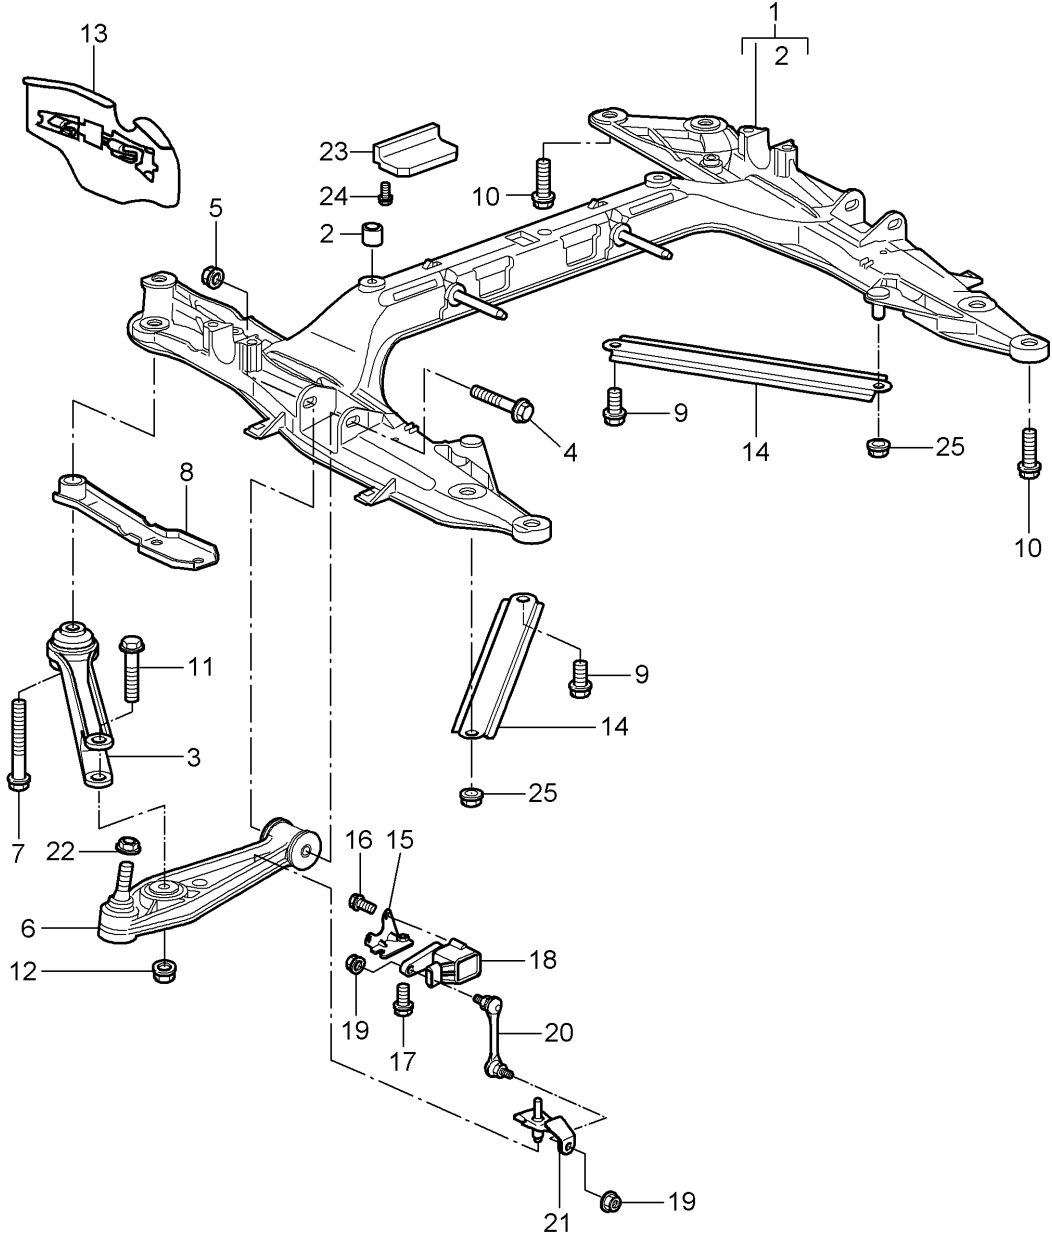

Model: 997-09

Model life 2009>>2012

Model: 997-09 Model life 2009>>2012

Pos	Part Number	Description	Remark	Qty	Model
(1)	997 341 081 06	Cross member Wishbone Cross member		1	CARRERA 2 CARRERA 2-S BLACKEDITION CARRERA GTS SPEEDSTER SPORTCLASSI
(1)	997 341 081 11	Cross member		1	CARRERA 4 CARRERA 4-S TARGA TARGA-S 4 GTS
2	900 197 070 00	spring pin 13 X 14		1	
3	997 341 043 00	Guide		2	
4	900 378 165 01	Hexagon bolt M 12 X 1,5 X 95		2	
5	999 084 445 01	Locknut M 12 X 1,5		2	
6	997 341 053 03	Wishbone D >> - MJ 2009		2	
6	997 341 053 04	Wishbone D - MJ 2010>>		2	
(7)	999 072 050 01	Hexagon bolt M 14 X 1,5 X 120		2	
(8)	997 341 145 05	plate		2	
(9)	999 072 047 01	Hexagon bolt M 12 x 1,5 x 30		4	
(10)	900 378 072 01	Hexagon bolt M 12 X 1,5 X 30	front	2	
10	900 378 192 01	Hexagon bolt M 14 x 1,5 x 50	rear	2	
11	900 378 279 01	Hexagon bolt M 14 X 1,5 X 95		2	
12	900 380 012 09	Hexagon nut M 14 X 1,5 D >> - MJ 2009		2	
12	900 380 012 01	Hexagon nut M 14 X 1,5 D - MJ 2010>>		2	
13	996 341 483 05	Spoiler	left	1	CARRERA 2 CARRERA 4 TARGA BLACKEDITION CHINAEDITION
(13)	997 341 483 02	Spoiler	left	1	CARRERA 2-S CARRERA 4-S TARGA-S SPEEDSTER CARRERA GTS 4 GTS SPORTCLASSIC
(13)	997 341 483 03	Discontinued part Spoiler	left	1	CARRERA 2-S CARRERA 4-S TARGA-S SPEEDSTER CARRERA GTS 4 GTS
(13)	996 341 484 05	Spoiler	right	1	SPORTCLASSIC CARRERA 2 CARRERA 4