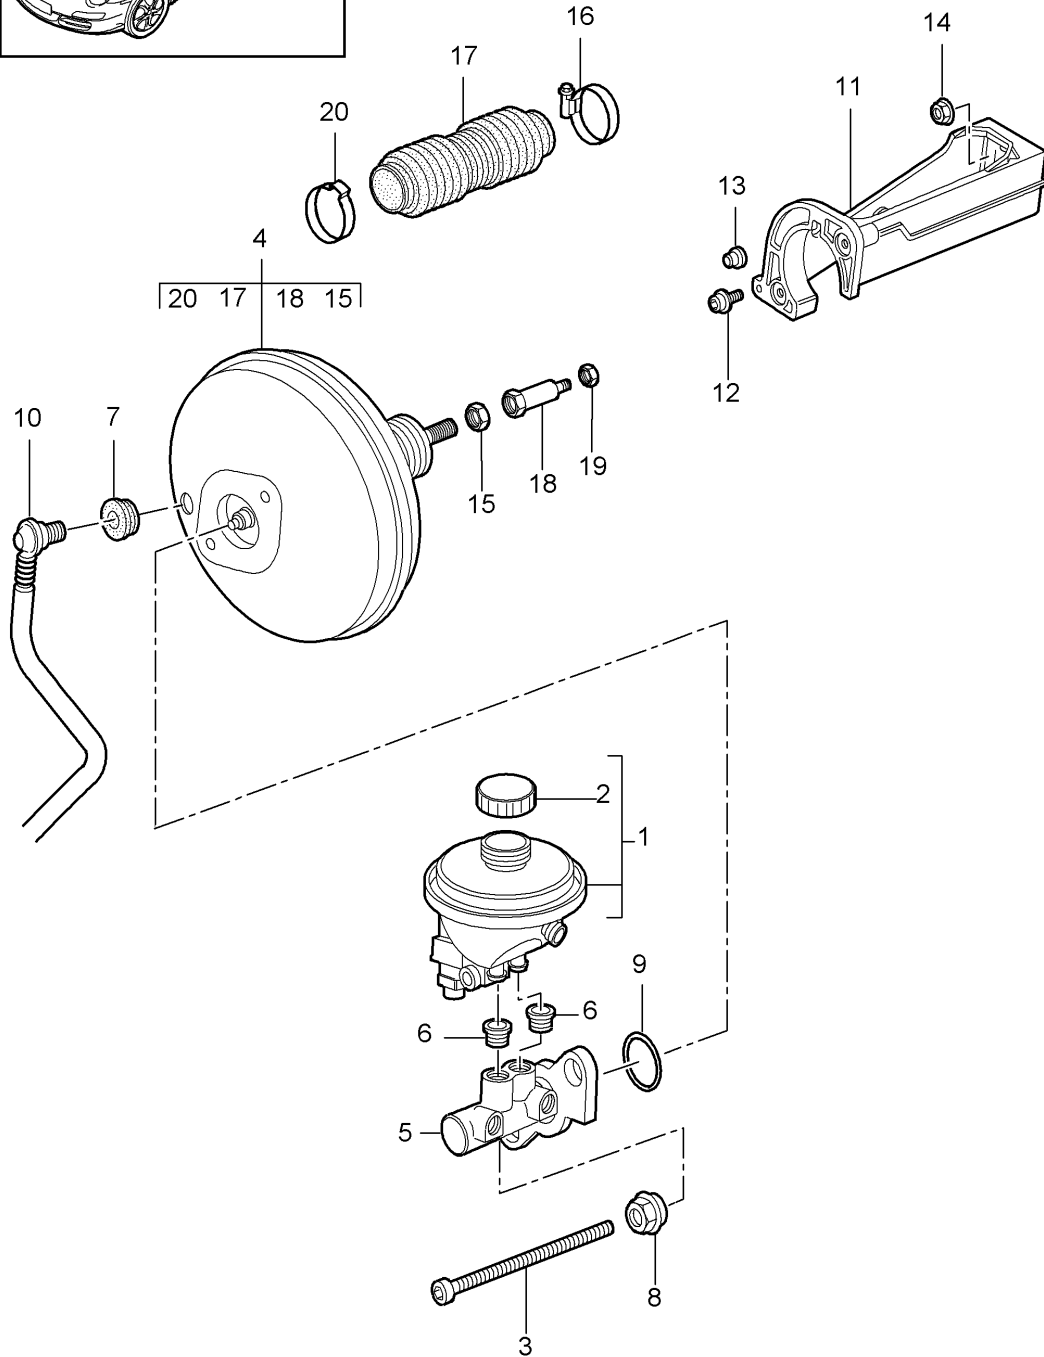

Model: 997-09

Model life 2009>>2012

Pos	Part Number	Description	Remark	Qty	Model
1	997 352 993 02	handbrake Brake shoe 1 set		1	
2	993 352 071 00	adjustment screw Discontinued part		2	
(2)	298 609 723	adjustment screw		2	
3	997 352 721 01	tension spring Short Discontinued part		2	
(3)	298 609 717	tension spring Short		2	
4	997 352 723 02	tension spring Long		2	
5	993 352 737 00	Pin		2	
6	997 352 741 02	Pressure spring Discontinued part		4	
(6)	298 609 583	Pressure spring		4	
7	997 352 807 00	Support panel		2	
8	928 352 090 01	Push-button lock (complete)		2	

Model: 997-09

Model life 2009>>2012