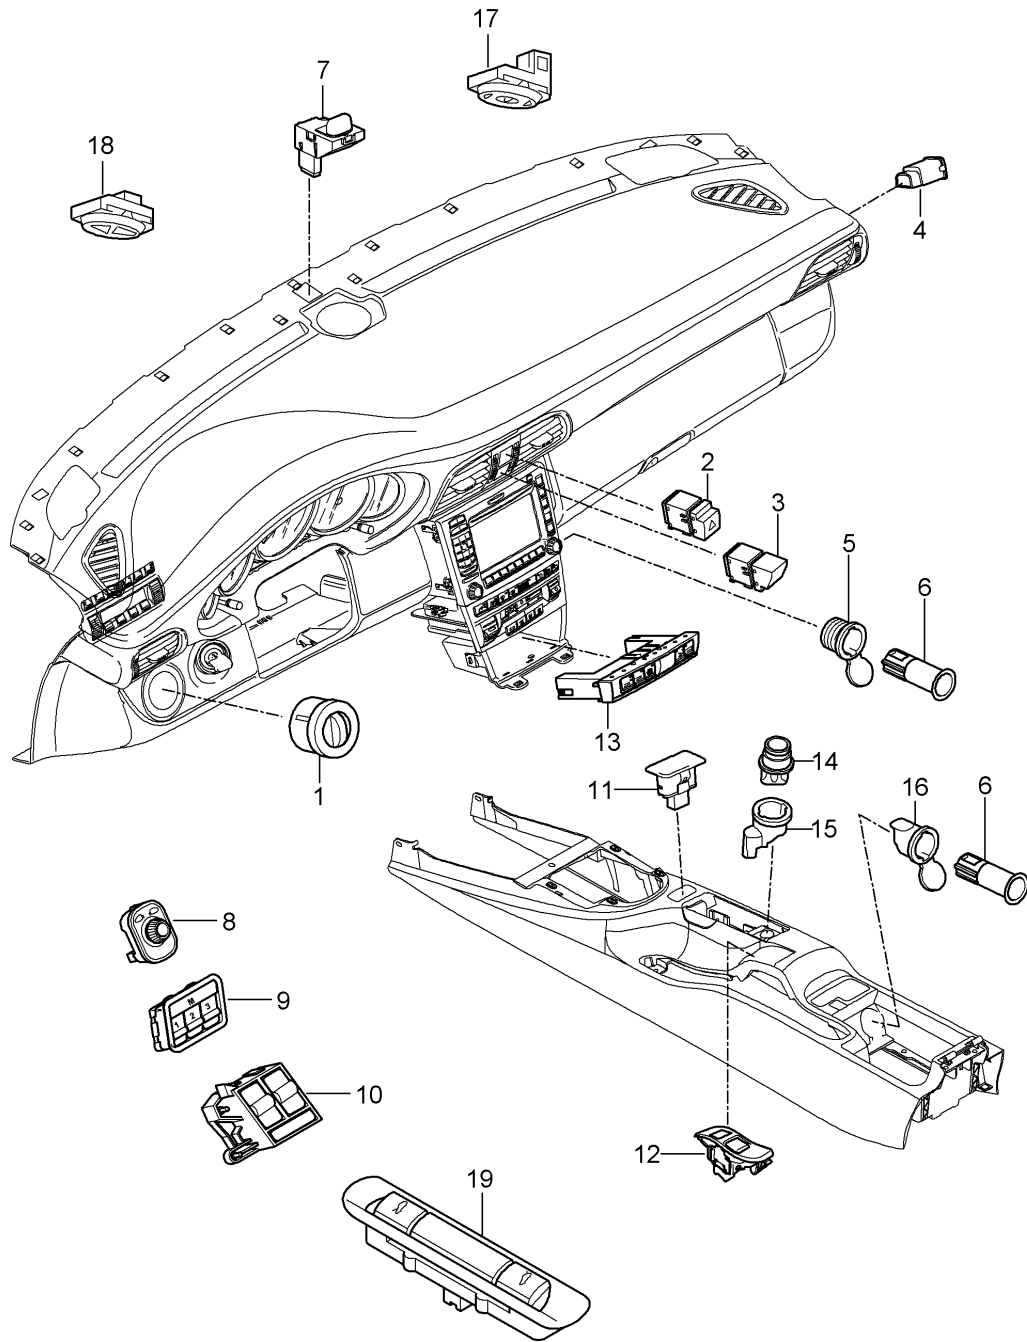

Model: 997-09

Model life 2009>>2012