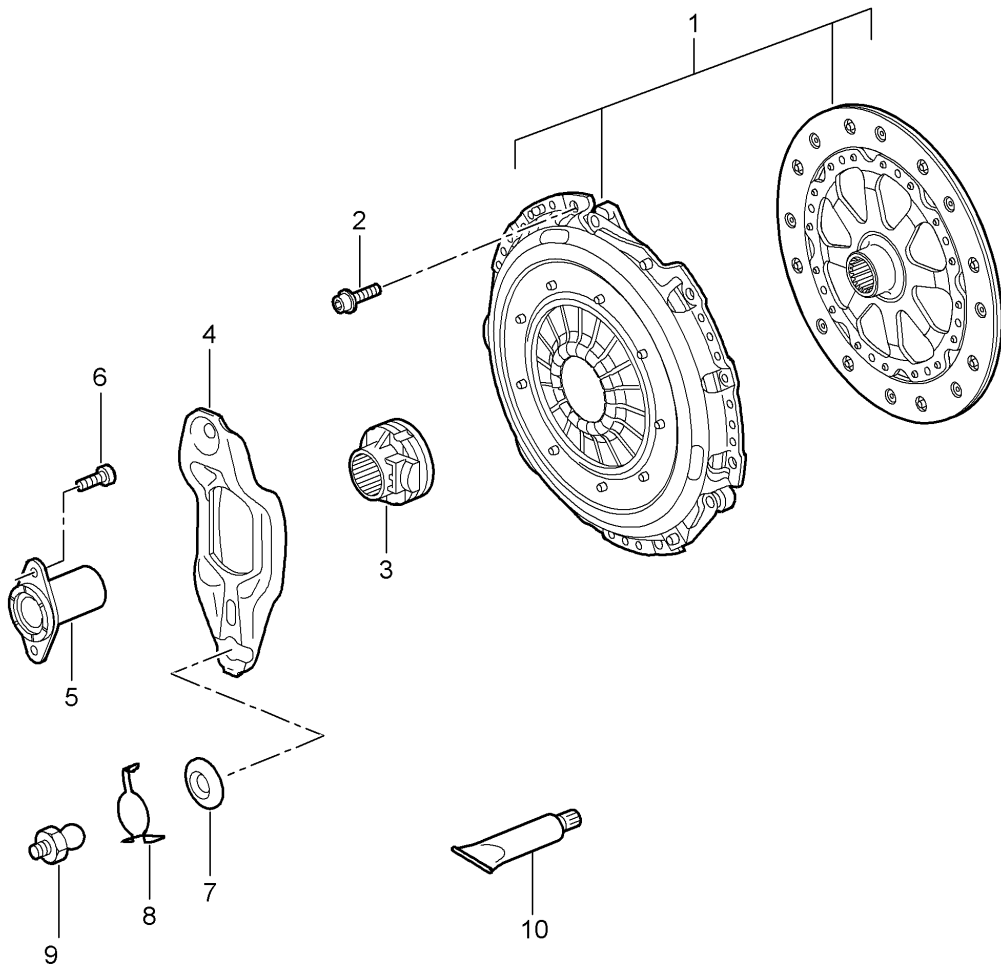

Model: 997-09

Model life 2009>>2012

Pos	Part Number	Description	Remark	Qty	Model
12	996 111 989 00	Retaining plate Change-over valve		1	PR:480
13	999 507 148 40	Bracket Double		1	
14	999 507 075 40	Cable holder for Stahlflexleitung	right	2	
15	999 507 902 40	Cable holder for Stahlflexleitung	left	1	
16	999 507 865 40	Bracket Double		3	A102
-	999 181 852 40	Pipe 4 x 1 x 1650 modify in workshop		X	
17		Hose Control Vacuum unit 4 X 1 X 60	left	1	
18		Hose Control Vacuum unit 4 X 1 X 860	right	1	
19		Hose Vacuum line Change-over valve 4 X 1 X 280		1	
20		Hose Connection line Brake servo 4 X 1 X 1015		1	A102
21		Hose Vacuum line Distributor 4 X 1 X 580		1	
22		Hose Vacuum line Change-over valve 4 X 1 X 230		1	
24		Hose Vacuum line Resonance tube 4 X 1 X 740		1	A101
25	997 111 220 30	Clamping sleeve		2	
26	900 380 005 01	Nut M 8		8	
27	997 111 113 30	Seal		2	
28	900 910 003 03	Hexagon nut M 8 flange		6	
29	997 113 119 31	tensioning strap Front silencer		2	
30	900 067 362 01	Socket head bolt M 8 x 50 tensioning strap		2	
31	993 110 530 01	Grommet		1	
32	999 512 780 01	clamp		4	
33	996 605 123 01	Change-over valve		1	
34	999 651 401 01	Cable fastener		3	

Model: 997-09

Model life 2009>>2012