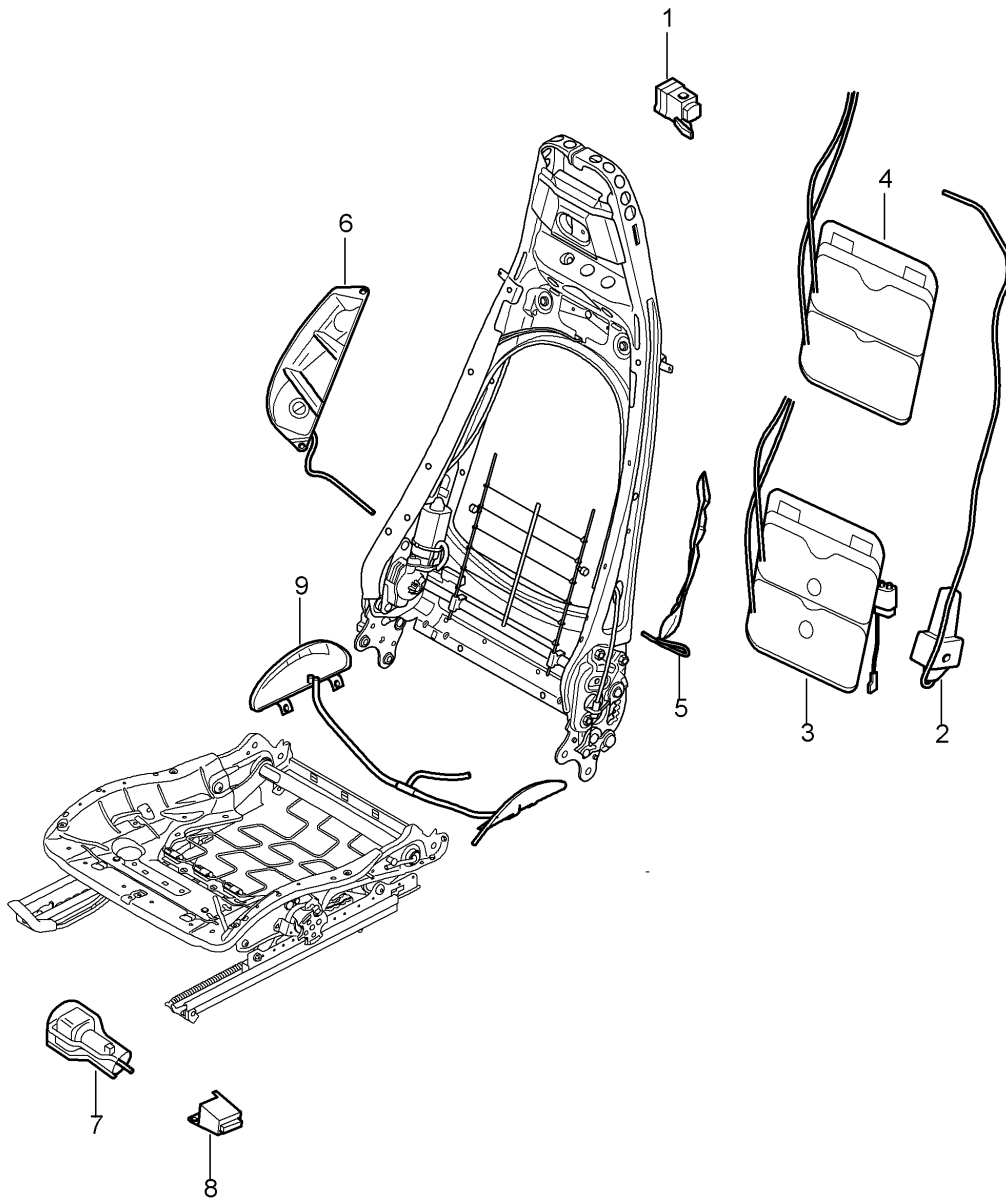

Model: 997-09

Model life 2009>>2012

Model: 997-09 Model life 2009>>2012

Pos	Part Number	Description	Remark	Qty	Model
1	997 617 725 00	Lumbar support Valve Lumbar support without:		1	PR:377,378, 437,438
(1)	997 617 726 00	Memory Valve Lumbar support Memory		1	PR:437,438, 537,538
2	997 620 725 00	Compressor Lumbar		1	PR:377,378, 437,438
3	997 521 709 01	Lumbar support Airbag with:		1	PR:377,537
3	997 521 709 01	Memory Lumbar support Airbag with:		1	PR:378,538
3	997 521 709 01	Memory Lumbar support Airbag with:		1	PR:437,537
3	997 521 709 01	Memory Lumbar support Airbag with:		1	PR:438,538
(3)	997 521 709 03	Memory Lumbar support Airbag with:		1	PR:437,537, 541
(3)	997 521 709 03	Memory Lumbar support Airbag with:		1	PR:438,538, 541
4	997 521 709 00	Memory Lumbar support Airbag without:		1	PR:377,378
4	997 521 709 00	Memory Lumbar support Airbag without:		1	PR:437,438
(4)	997 521 709 02	Memory Lumbar support Airbag without:		1	PR:437,541
(4)	997 521 709 02	Memory Lumbar support Airbag without:		1	PR:438,541
5	997 521 711 00	Memory container Air distributor	left	1	PR:377,378
6	997 521 712 00	Backrest side bolster container Air distributor	right	1	PR:377,378
7	997 620 727 00	Backrest side bolster Compressor Adjustment		1	PR:377,378
8	997 617 727 00	Seat side bolster Valve Adjustment Seat Wide		1	PR:377,378