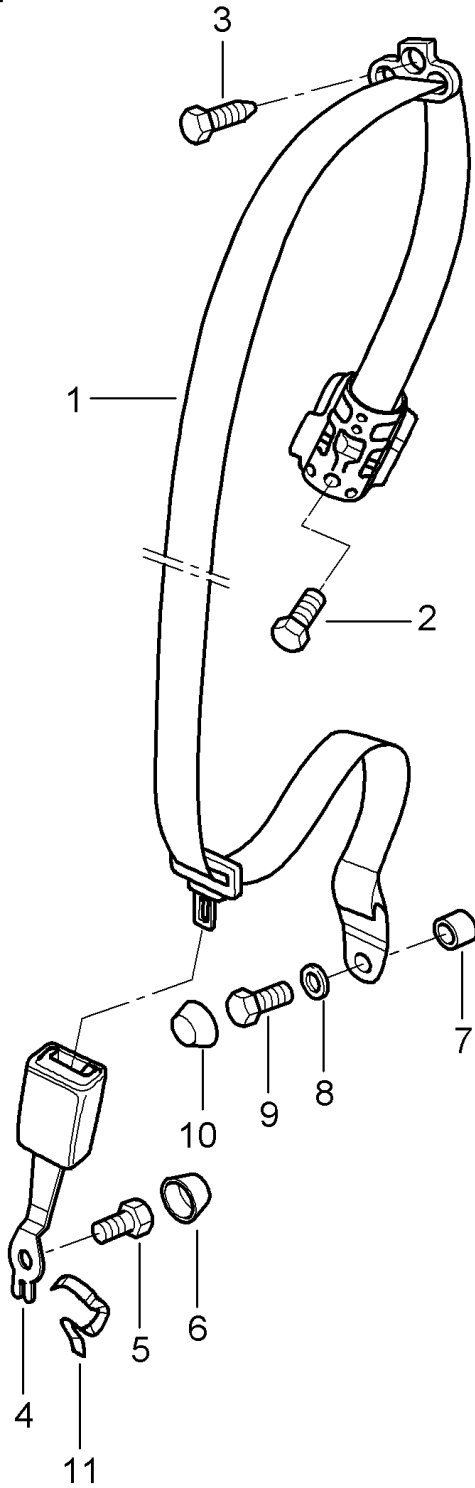

Model: 997-09

Model life 2009>>2012