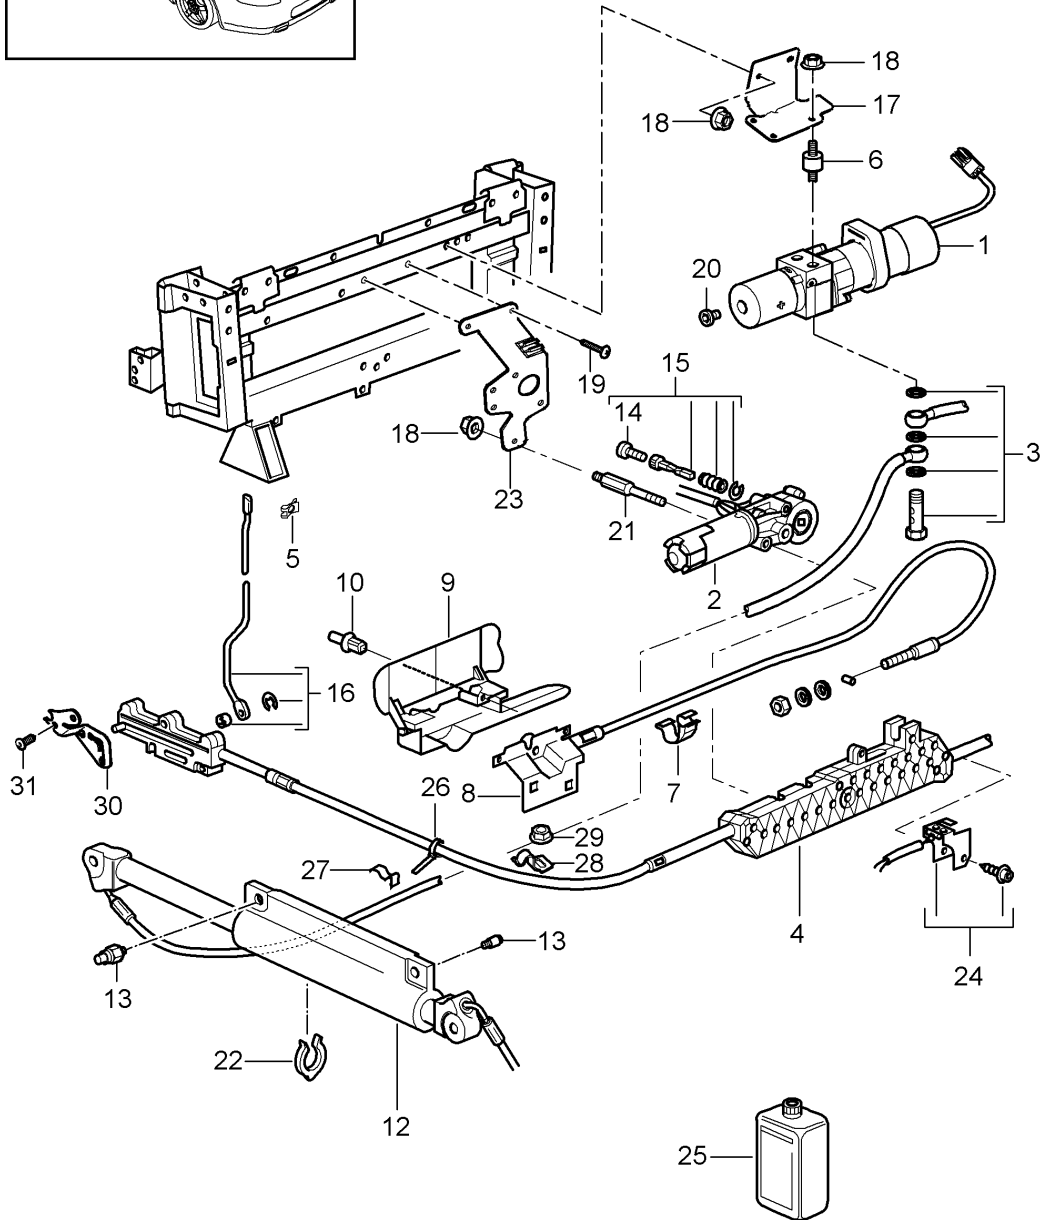

Model: 997-09

Model life 2009>>2012

Model: 997-09 Model life 2009>>2012

Pos	Part Number	Description	Remark	Qty	Model
-		Convertible top Driving mechanism Hydraulic Driving mechanism Convertible top Speedster see illustration:	811-050		
1	997 561 307 00	Hydraulic unit		1	
2	996 561 933 01	Engine		1	
3	996 561 573 00	Banjo bolt Set		2	
4	997 561 021 00	Driving mechanism		1	
5	999 166 054 01	Sl-lock		2	
6	999 703 235 01	Bonded rubber buffer		2	
7	999 507 683 40	Cable holder		X	
8	996 561 065 01	Locking mechanism		1	
(9)	996 561 265 03	Trim		1	
10	999 591 941 40	Spreader rivet		X	
11	900 380 015 01	Hexagon nut		2	
12	997 561 945 00	cylinder		2	
13	996 561 245 00	Pin		1	
14	996 561 671 00	Screw		1	
15	996 561 673 01	repair set		1	
16	996 561 229 00	slide rod	left	1	
(16)	996 561 230 00	slide rod	right	1	
17	997 561 217 00	Bracket Hydraulic unit		1	
18	900 377 010 01	Hexagon nut M 6		7	
19	999 073 228 09	panel screw St 4,8		3	
20	996 561 407 01	Oil filler screw		1	
21	996 561 863 01	Threaded pin		3	
22	996 561 281 00	Clamping ring		2	
23	996 561 207 01	Retainer for pump Driving mechanism convertible top stowage box		1	
24	996 561 165 01	Micro switch		1	
25	000 043 204 89	Oil 250 ML		X	
26	999 513 077 40	Cable ties		2	
27	997 561 773 00	Clip Hydraulic line		2	
28	997 561 775 00	holder for bowden cable		2	
29	900 380 015 01	Hexagon nut M6		2	
30	996 561 221 00	Knock-out lever gate guide	left	1	
(30)	996 561 222 00	Knock-out lever gate guide	right	1	
31	999 919 205 09	Torx screw M6X12		2