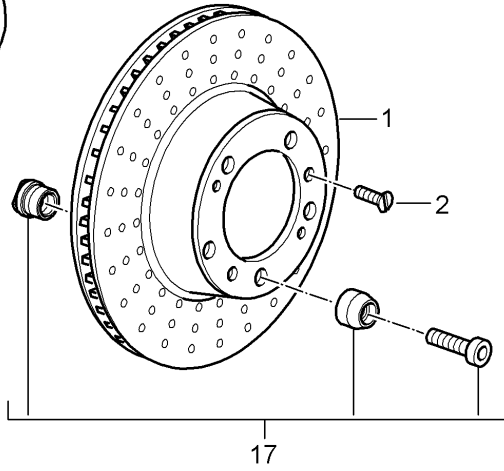

Model: 997-09

Model life 2009>>2012