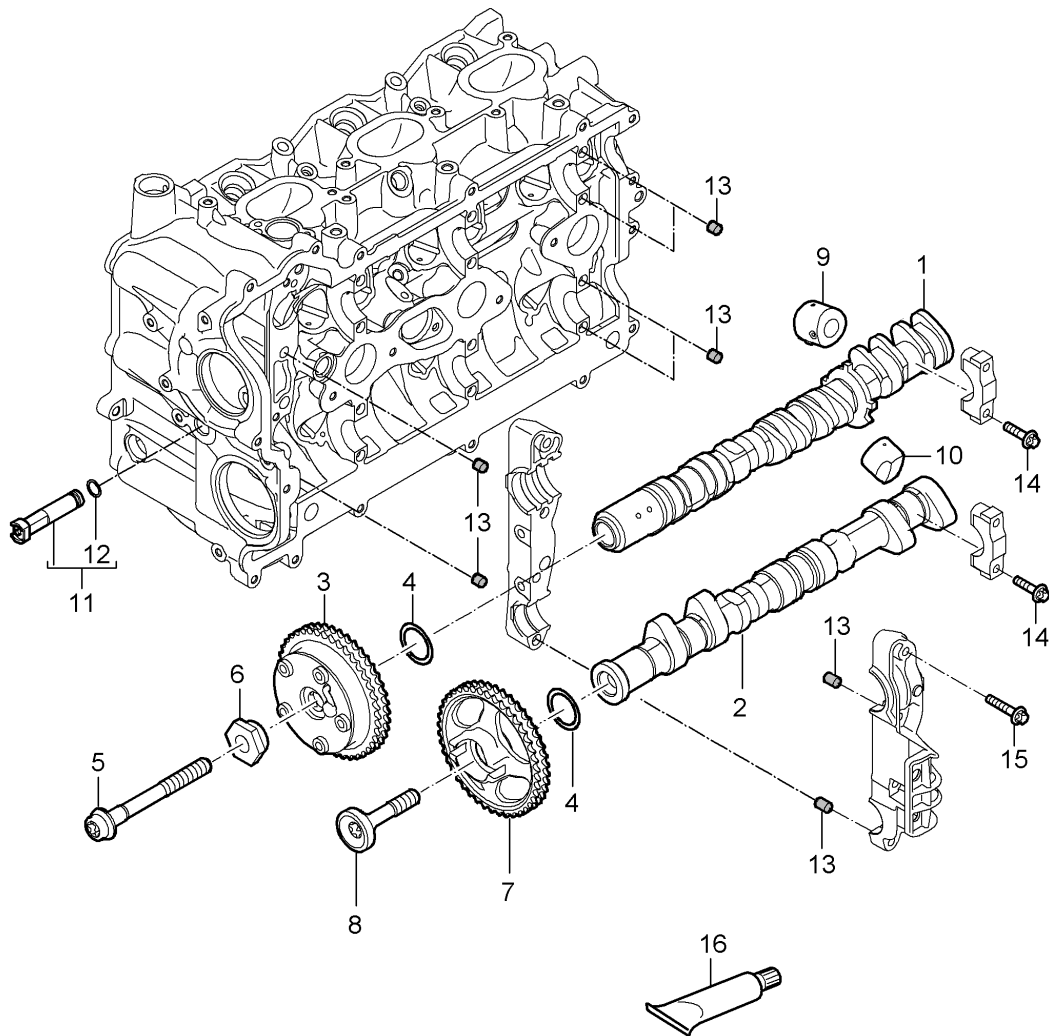

Model: 997-09

Model life 2009>>2012

Model: 997-09 Model life 2009>>2012

Pos	Part Number	Description	Remark	Qty	Model
		Camshaft Hydraulic tappet camshaft adjuster unit			A101,A102
(1)	9A1 105 013 03	Camshaft Intake Cyl. 1 - 3		1	A101
(1)	9A1 105 027 03	Camshaft Intake Cyl. 1 - 3		1	A102
1	9A1 105 014 03	Camshaft Intake Cyl. 4 - 6		1	A101
(1)	9A1 105 028 03	Camshaft Intake Cyl. 4 - 6		1	A102
(2)	9A1 105 215 03	Camshaft Exhaust Cyl. 1 - 3		1	A101
(2)	9A1 105 223 03	Camshaft Exhaust Cyl. 1 - 3		1	A102
2	9A1 105 216 03	Camshaft Exhaust Cyl. 4 - 6		1	A101
(2)	9A1 105 224 03	Camshaft Exhaust Cyl. 4 - 6		1	A102
3	9A1 105 052 01	camshaft adjuster unit		2	
4	9A1 105 403 02	Washer for camshaft camshaft adjuster unit		4	
5	9A1 105 254 01	Torx screw M12 X 50		2	
6	948 105 218 01	Sleeve camshaft adjuster unit No longer use the part here		2	
6	9A1 105 245 00	Sleeve camshaft adjuster unit		2	
(7)	9A1 105 147 02	Chain sprocket Camshaft Exhaust Cyl. 1 - 3		1	
7	9A1 105 148 02	Chain sprocket Camshaft Exhaust Cyl. 4 - 6		1	
8	9A1 105 255 00	Torx screw		2	
8	9A1 105 255 02	Torx screw		2	
9	9A1 105 070 02	Hydraulic tappet Intake D >> - MJ 2008 Discontinued part		12	
9	9A1 105 070 03	Hydraulic tappet Intake		12	
10	948 105 071 02	Hydraulic tappet Exhaust Discontinued part		12	
(10)	9A1 105 071 00	Hydraulic tappet Exhaust		12	
11	9A1 104 402 02	oil pipe Cyl. 4 - 6		1	
12	999 707 576 40	O-ring 7,0 X 2,5		1	
13	999 095 075 01	dowel sleeve		32