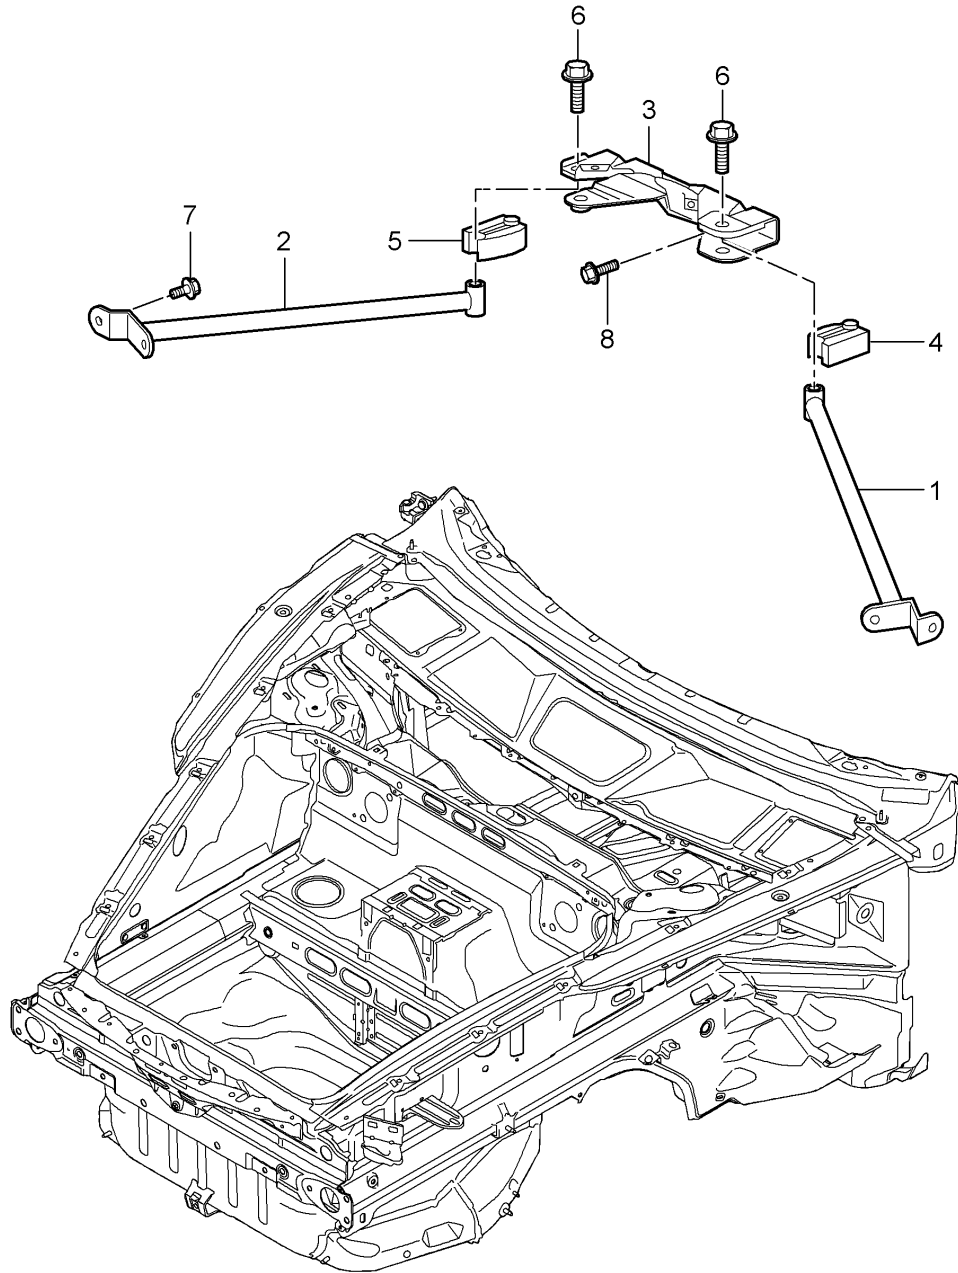

Model: 997-09

Model life 2009>>2012

Model: 997-09

Model life 2009>>2012

Pos	Part Number	Description	Remark	Qty	Model
1	996 504 233 01	Dome strut	left	1	
2	996 504 234 01	Dome strut	right	1	
3	997 504 359 00	Console		1	
4	996 504 633 00	Filler piece	left	1	
5	996 504 634 00	Filler piece	right	1	
6	900 378 100 09	Hexagon bolt AM 10 X 45		2	
7	900 075 010 09	Hexagon bolt M 6 X 12		4	
8	900 378 173 01	Hexagon bolt M 6 X 20		4