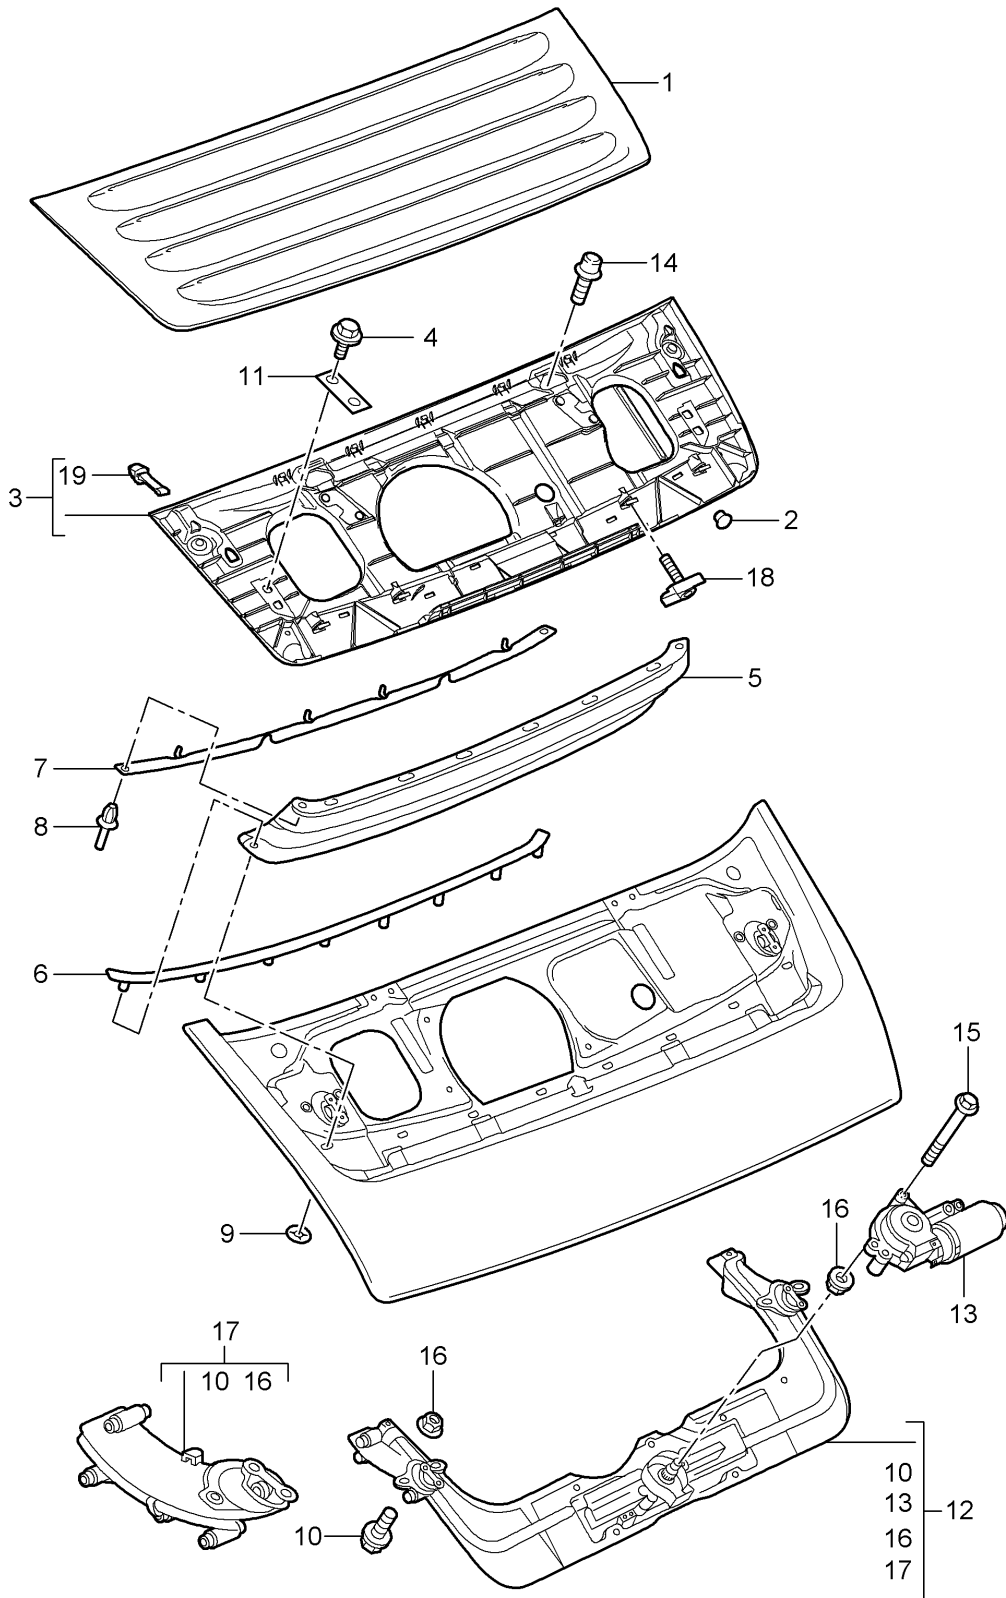

Model: 997-09

Model life 2009>>2012

Model: 997-09

Model life 2009>>2012

Pos	Part Number	Description	Remark	Qty	Model
1	997 512 241 03	Rear spoiler Upper part primed		1	
2	996 512 212 00	Bungs		4	
3	997 512 205 08	Spoiler Lower part		1	
-	999 703 488 40	Stop buffer 5,9 X 11,5 X 16		2	
4	900 075 490 09	Hexagon bolt M 6 X 8		4	
5	996 512 250 00	rear panel		1	
6	996 512 163 00	Rail	lower	1	
7	996 512 164 00	Rail	upper	1	
8	999 591 712 40	Spreader rivet 6,0 X 12,0		2	
9	999 591 974 07	Clamping washer 5,0		8	
10	999 073 382 01	Bolt with washer M 6 X 20		10	
11	996 512 757 00	Underlay		2	
12	997 512 109 10	Driving mechanism		1	COUPE
(12)	997 512 109 12	Driving mechanism		1	CABRIO/TARGA
13	996 624 151 00	Electric motor		1	
14	900 067 273 09	Bolt with washer M 6 X 16		4	
15	900 074 364 02	Hexagon bolt M 5 X 55		3	
16	900 377 009 01	Hexagon nut		32	
17	997 512 911 00	Toggle catch		1	
18	997 512 255 00	retainer for spoiler		4