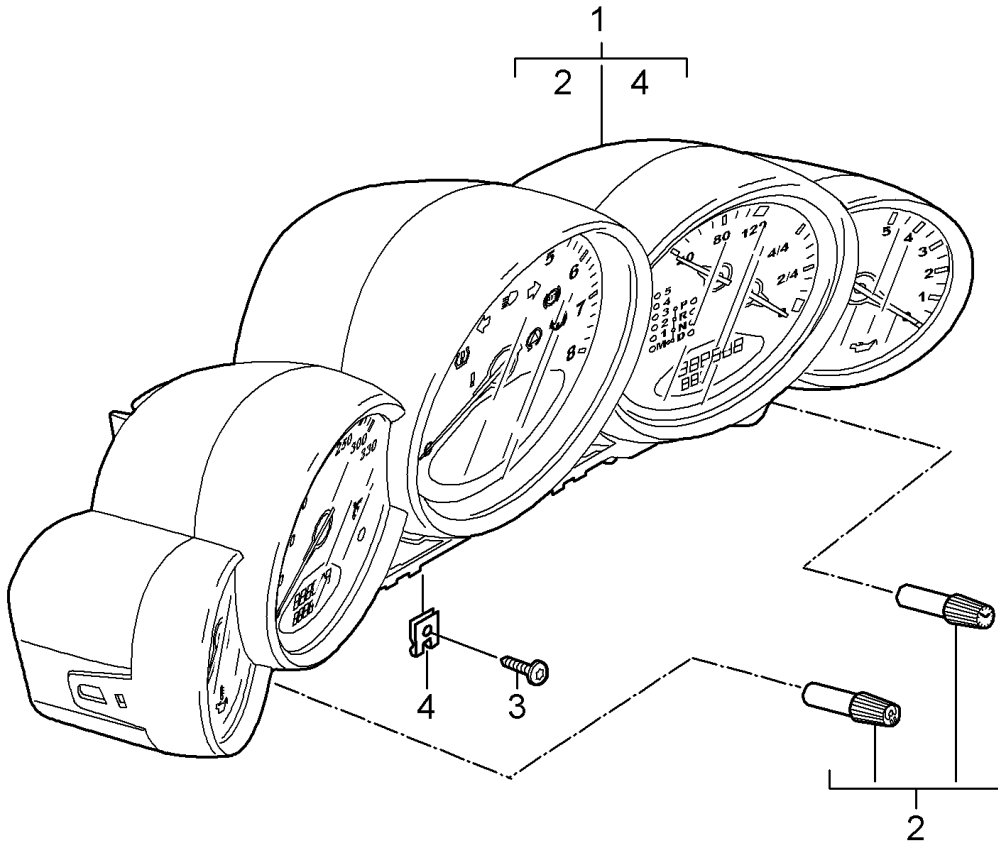

Model: 997-09

Model life 2009>>2012

Pos	Part Number	Description	Remark	Qty	Model
1	997 641 313 04 D07 997 641 314 03	(complete) D - MJ 2012>> Volcano grey Combi-instrument (complete) D - MJ 2009>> - MJ 2009 Discontinued part		1	PR:023,250
1	997 641 314 03 D07 997 641 314 04	Volcano grey Combi-instrument (complete) D >> - MJ 2011		1	PR:023,250
1	997 641 314 04 D07 997 641 314 05	Volcano grey Combi-instrument (complete) D - MJ 2012>>		1	PR:023,250
1	997 641 314 05 D07 997 641 317 02	Volcano grey Combi-instrument (complete) D >> - MJ 2011		1	PR:023,480 "GB."
1	997 641 317 02 D07 997 641 317 04	Volcano grey Combi-instrument (complete) D - MJ 2012>>		1	PR:023,480 "GB."
1	997 641 317 04 D07 997 641 318 04	Volcano grey Combi-instrument (complete) D >> - MJ 2011		1	PR:023,250 "GB."
1	997 641 318 04 D07 997 641 318 05	Volcano grey Combi-instrument (complete) D - MJ 2012>>		1	PR:023,250 "GB."
(2)	997 641 318 05 D07 997 641 911 00	Volcano grey knob throttle control element Trip meter and Clock		1	
3	999 073 155 09	panel screw 4,2 X 19		2	
4	999 507 403 02	U-clip		2	
-		Stopwatch			
5	997 641 301 26	Stopwatch		1	PR:025,639, 640
(5)	997 641 301 26 V05 997 641 311 26	Galvano silver Stopwatch		1	PR:026,639, 640
	997 641 311 26 V05	Galvano silver			

Model: 997-09

Model life 2009>>2012