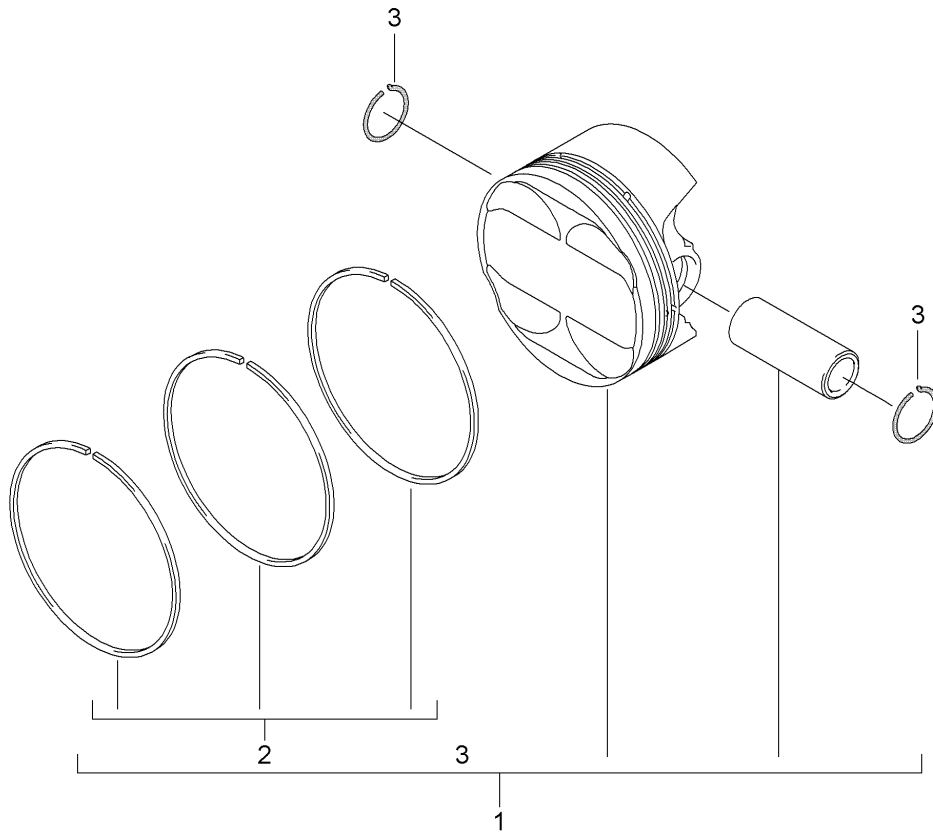

Model: 997-09

Model life 2009>>2012

Model: 997-09

Model life 2009>>2012

Pos	Part Number	Description	Remark	Qty	Model
1	9A1 103 038 00	piston piston Tolerance range X No longer use the part here		6	A101,A102 A101
1	9A1 103 938 00	piston Tolerance range X Identification: >> >> -		6	A101
1	9A1 103 938 50	piston Tolerance range X Identification: >> >> +		6	A101
(1)	9A1 103 036 00	piston Tolerance range X No longer use the part here		6	A102
(1)	9A1 103 936 01	piston Tolerance range X Identification: >> >> -		6	A102
(1)	9A1 103 936 51	piston Tolerance range X Identification: >> >> +		6	A102
2	9A1 103 075 02	1 set: piston rings		6	A101
(2)	9A1 103 065 02	1 set: piston rings		6	A102
3	9A1 103 141 01	Securing ring		12