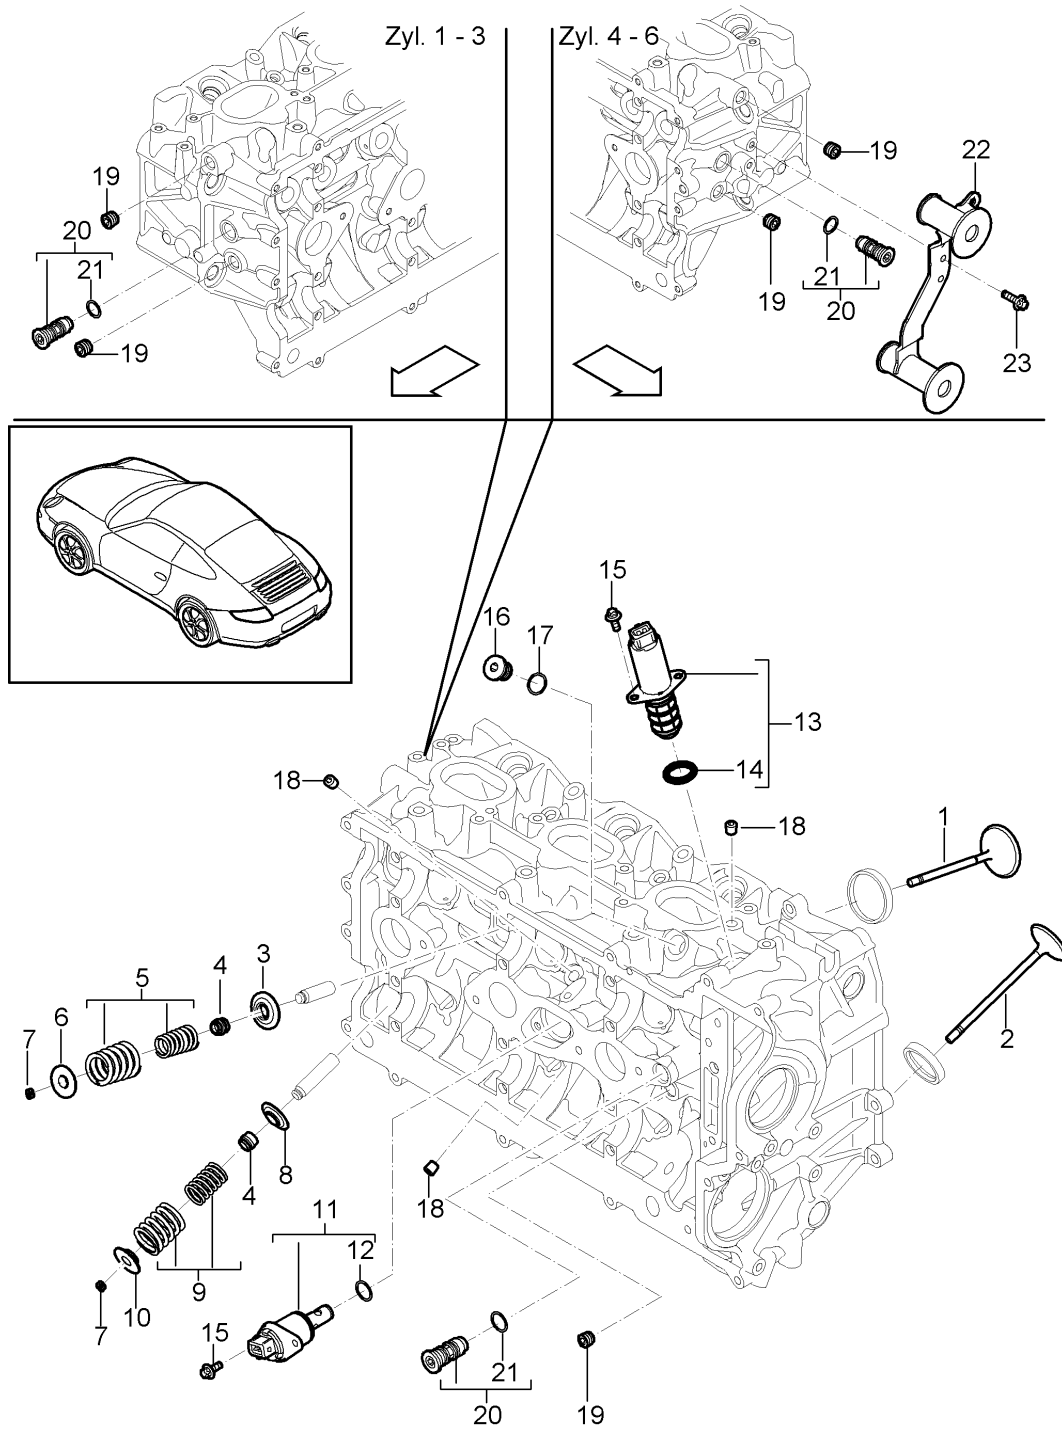

Model: 997-09

Model life 2009>>2012

Model: 997-09

Model life 2009&gt;&gt;2012

Pos	Part Number	Description	Remark	Qty	Model
		Cylinder head Accessories Valves			A101,A102
1	9A1 105 310 02	Inlet valve		12	A101
(1)	9A1 105 312 02	Inlet valve		12	A102
2	9A1 105 320 02	exhaust valve		12	A101
(2)	9A1 105 322 02	exhaust valve		12	A102
3	9A1 105 151 00	spring disc Intake	lower	12	
4	996 105 115 52	Valve stem seal		24	
5	9A1 105 110 01	1 set of valve springs Intake		12	
6	9A1 105 150 00	spring disc Intake	upper	12	
7	996 105 123 52	cotter, split		48	
8	948 105 153 51	spring disc Exhaust	lower	12	
9	9A1 105 115 01	1 set of valve springs Set		12	
10	948 105 152 51	Exhaust spring disc	upper	12	
11	9A1 105 308 02	throttle control element VVS		1	
11	9A1 105 308 02	throttle control element VVS		1	
12	900 331 057 40	O-ring 11,2 X 2,65		2	
13	9A1 105 304 01	throttle control element NVS		2	
13	9A1 105 304 02	Discontinued part throttle control element NVS		2	
13	9A1 105 304 03	Discontinued part throttle control element NVS		2	
13	9A1 105 304 04	Discontinued part throttle control element NVS		2	
14	999 707 446 40	O-ring 18 X 2,5		2	
15	900 385 112 01	Torx screw M 5 X 12		8	
15	999 073 650 01	No longer use the part here Torx screw	M5X12	1	
16	900 219 002 03	sealing plug		1	
17	900 123 104 30	seal ring 14 X 18		2	
18	999 063 035 02	sealing plug M 8 X 1,0 Cyl. 1 - 3		3	
(18)	999 063 035 02	sealing plug M 8 X 1,0 Cyl. 4 - 6		4	
19	900 063 014 01	sealing plug M 12 X 1,5		4	
20	9A1 104 250 00	choke		4	
21	999 707 577 40	O-ring 10 x 2,5N		4	
22	9A1 104 370 01	Distance piece Cyl. 4 - 6		1	PR:339
23	900 385 019 01	Discontinued part Torx screw		2	PR:339,-011