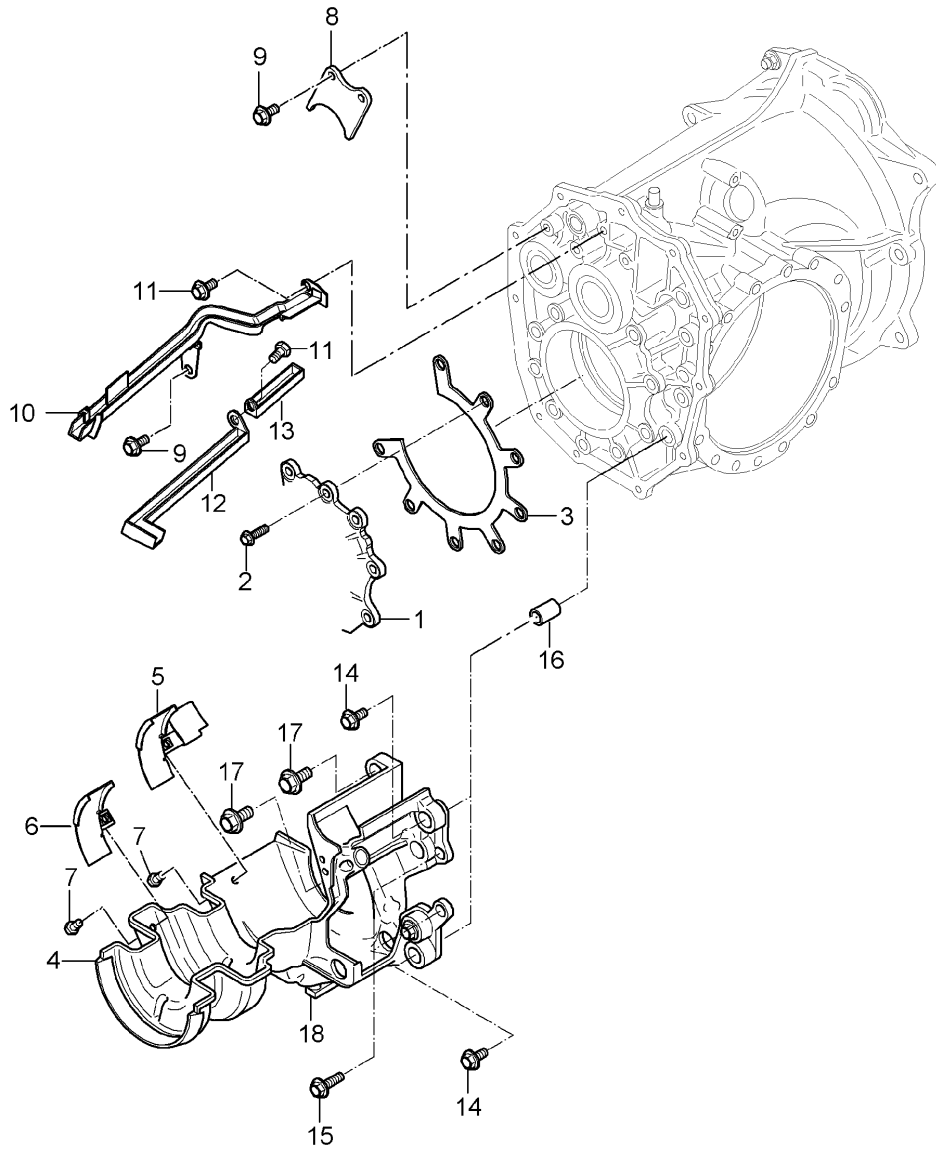

Model: 997-09

Model life 2009>>2012

Model: 997-09

Model life 2009>>2012

Pos	Part Number	Description	Remark	Qty	Model
1		gears and shafts guiding plate Retaining plate see illustration:	303-003		G9705,G9735
2	997 302 810 00	Screw		8	
3	997 302 163 00	1 set shims Retaining plate		1	
4	997 307 020 00	Capsule gear set		1	
5	997 307 250 00	plate		1	
7	997 307 806 01	Hexagon bolt		2	
8	997 302 236 00	Retaining plate		1	
9	997 302 237 00	Screw		2	
10	997 307 010 00	Oil guide plate Input shaft		1	
11	997 307 801 00	Hexagon bolt guiding plate		3	
12	997 307 101 00	Oil guide plate Output shaft		1	
13	997 307 102 00	Oil guide plate		1	
14	997 307 804 05	Hexagon bolt		2	
15	997 307 805 00	Hexagon bolt		2	
16	997 307 802 00	dowel sleeve		2	
17	997 301 803 00	Hexagon bolt		2	
18	997 307 030 00	Magnet		1	