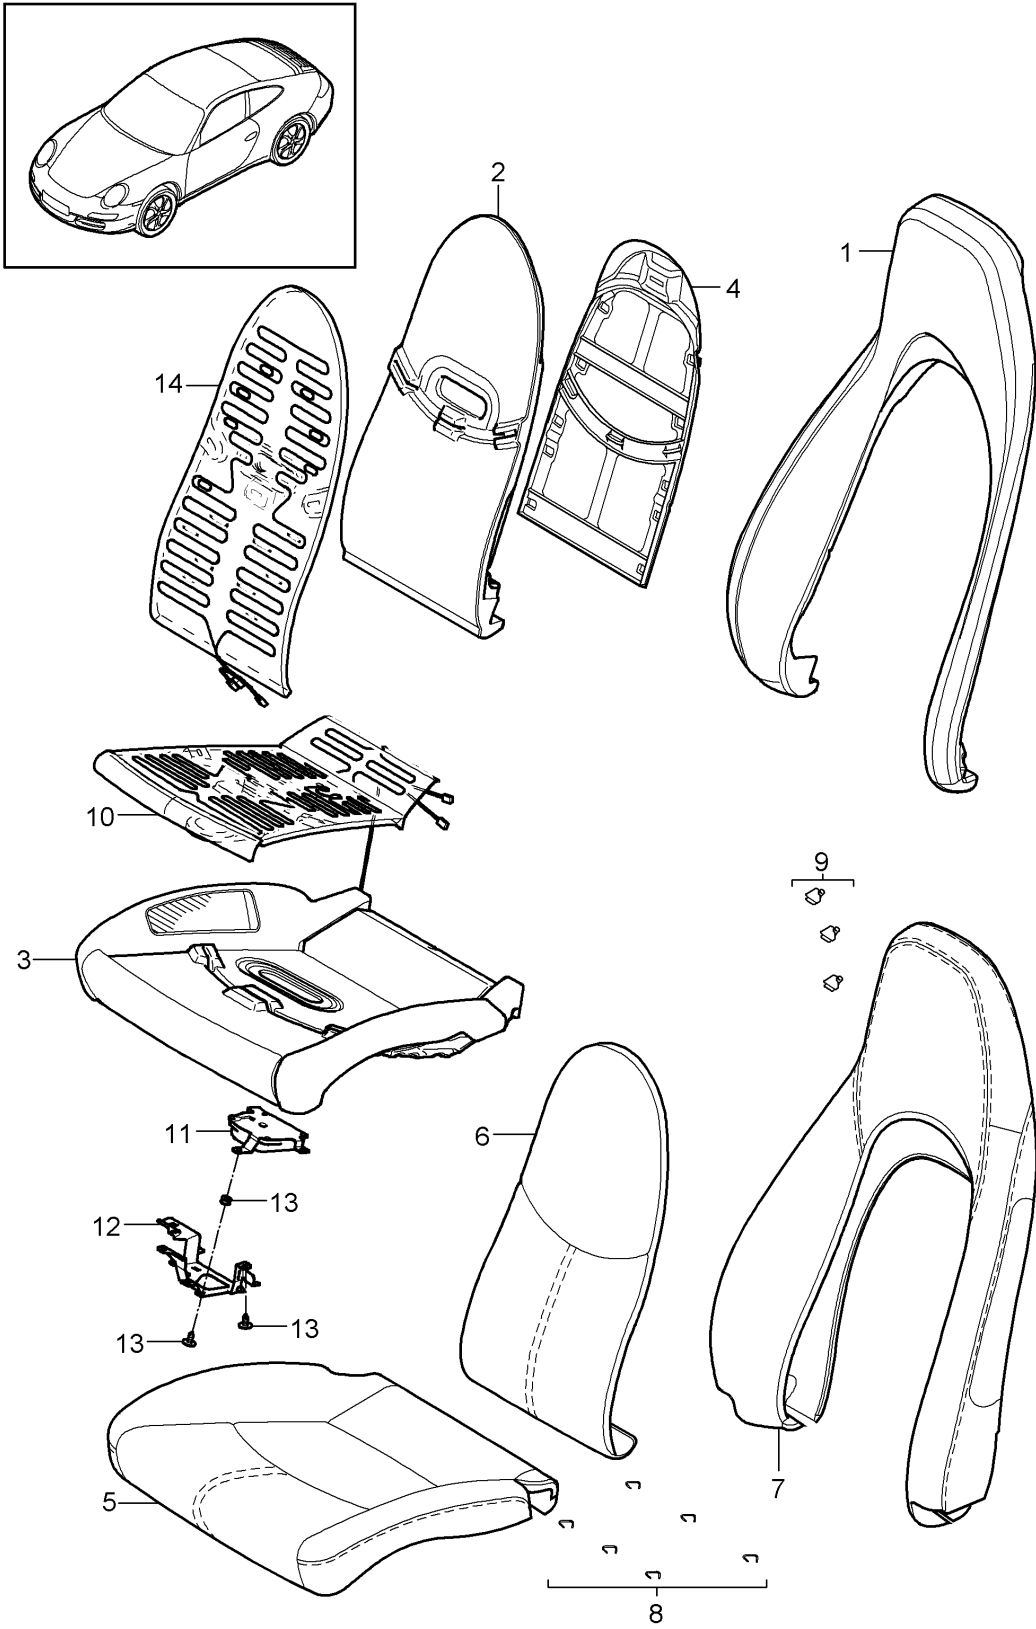

Model: 997-09

Model life 2009>>2012