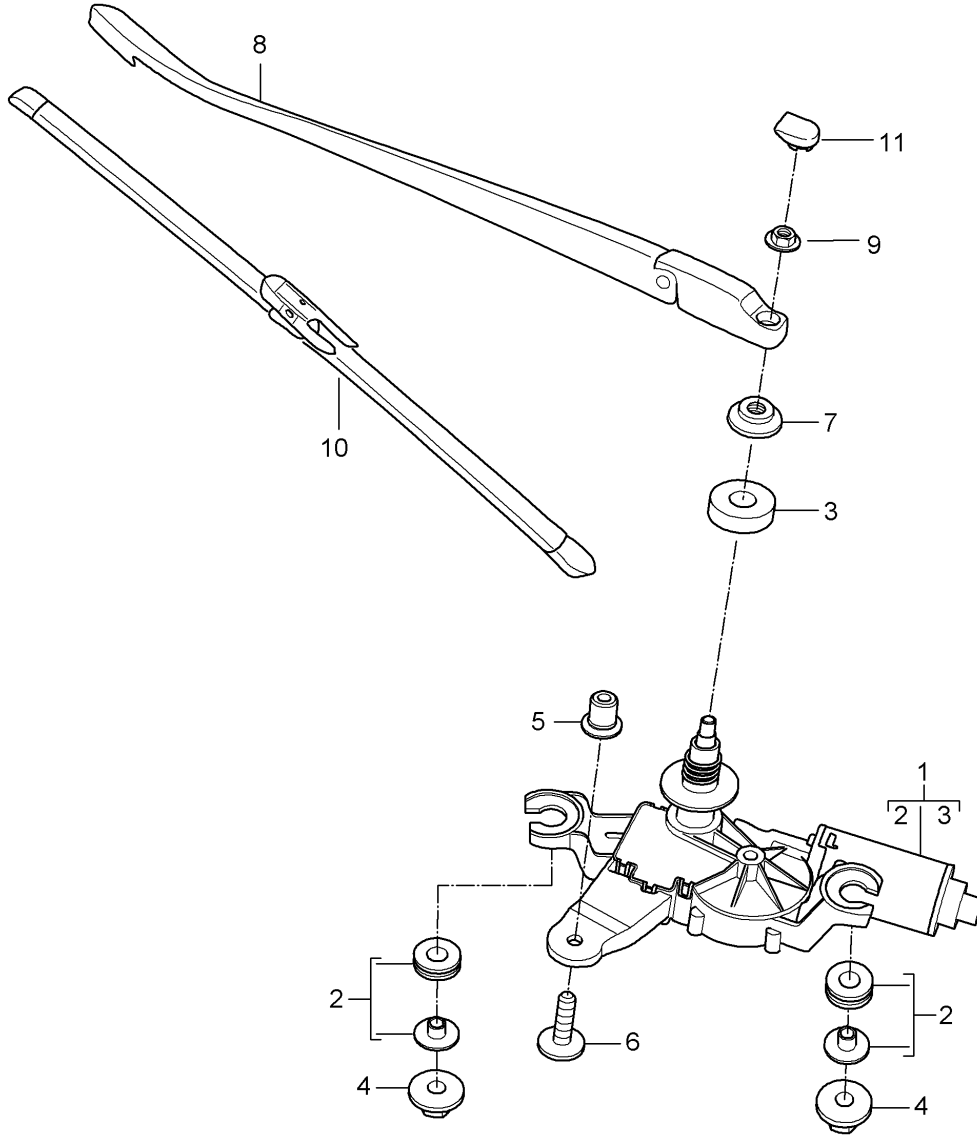

Model: 997-09

Model life 2009>>2012

Model: 997-09

Model life 2009>>2012

Pos	Part Number	Description	Remark	Qty	Model
		Rear window wiper			PR:425
1	997 628 080 00	Wiper motor		1	COUPE
(1)	996 628 090 01	Wiper motor		1	TARGA
2	997 628 908 00	repair set		1	
		comprising:			
-		Grommet		2	
-		bush		2	
3	997 628 910 00	seal ring		1	
4	999 076 078 01	Hexagon nut		2	
		M 6			
5	999 500 078 00	press insert nut		1	
6	999 073 468 01	Bolt with washer		1	
		M 6 X 22 SC			
7	997 628 273 00	Grommet		1	
8	997 628 169 00	Wiper arm		1	COUPE
(8)	997 628 159 00	Wiper arm		1	TARGA
9	900 377 003 03	Hexagon nut		1	
10	997 628 189 00	wiper blade	rear	1	
11	997 628 122 00	Cover cap		1