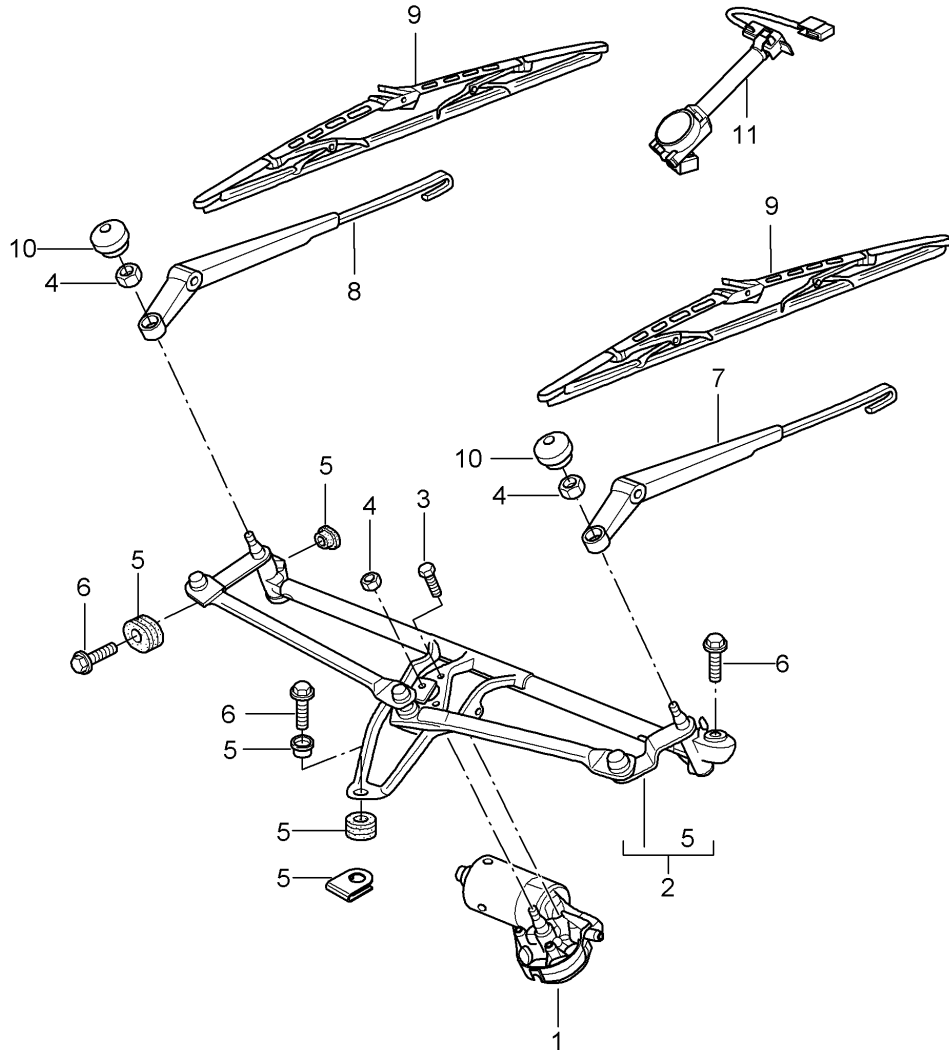

Model: 997-09

Model life 2009>>2012