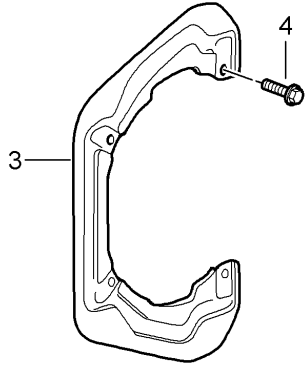

Model: 997-09

Model life 2009>>2012