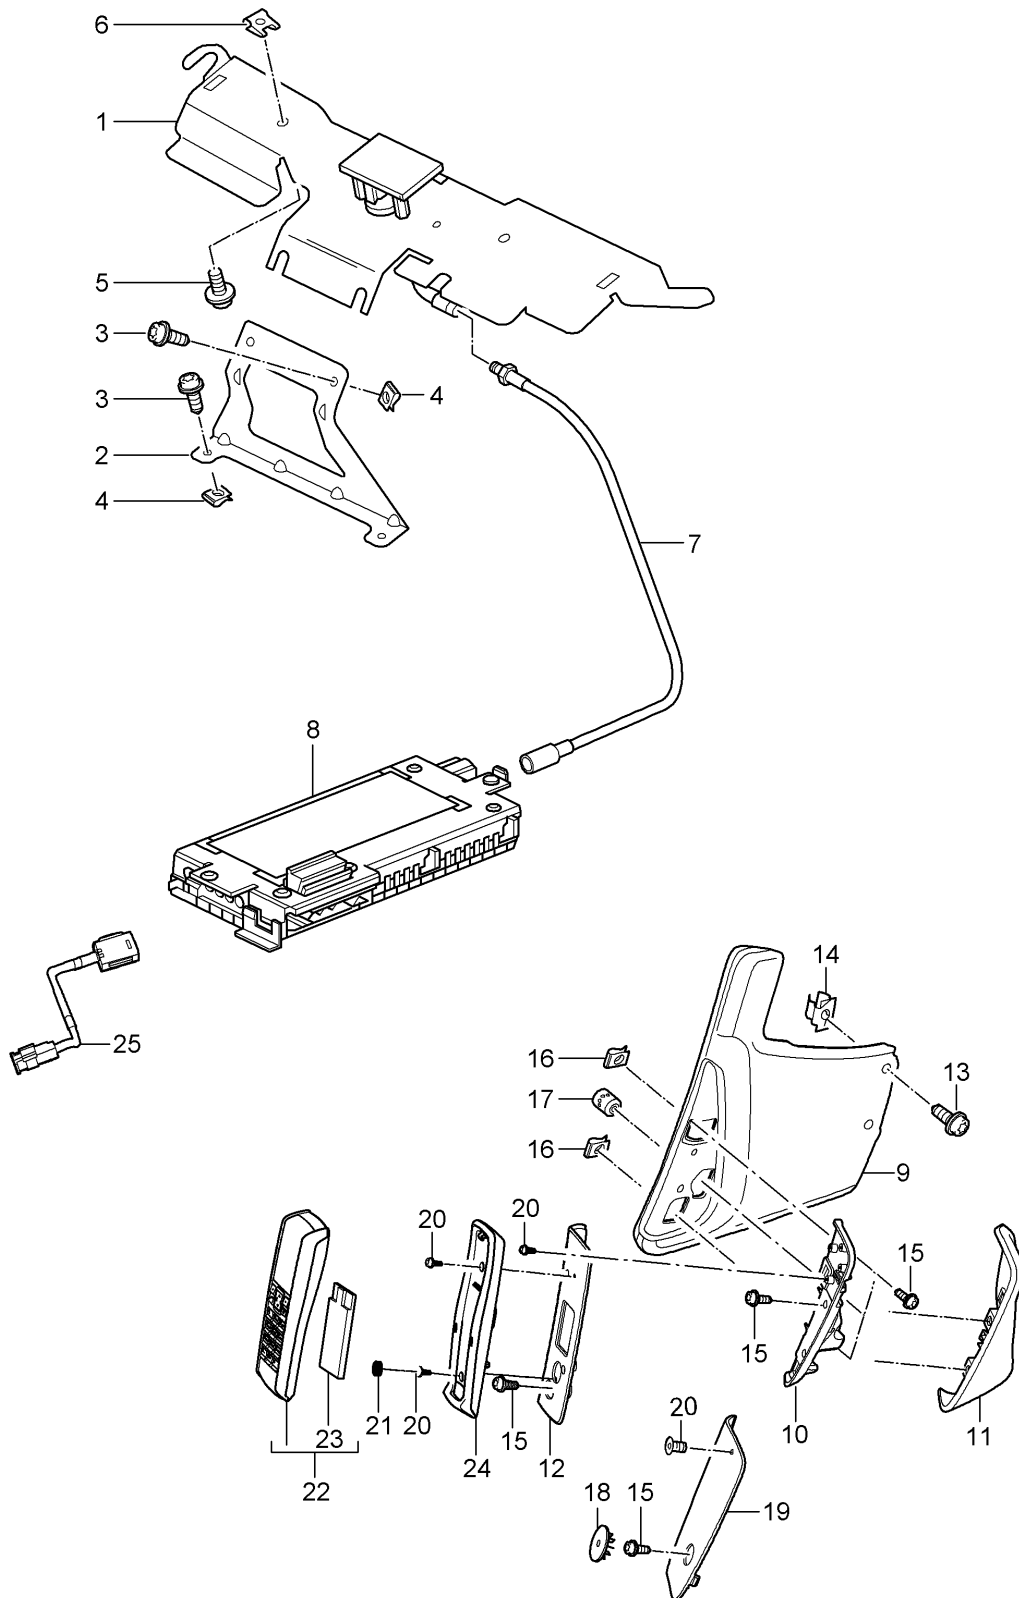

Model: 997-09 Model life 2009>>2012

Pos	Part Number	Description	Remark	Qty	Model
	996 645 568 00 8X8	Terracotta			
	996 645 568 00 8P9	Cocoa			
	996 645 568 00 T13	Brown/natural			
	996 645 568 00 N23	Carrera Red			
(15)	996 645 245 00	Bracket for subwoofer	left	1	COUPE PR:680
15	996 645 246 00	Bracket for subwoofer	right	1	COUPE PR:680
16	999 507 766 02	panel nut M 6		2	COUPE PR:680
17	999 073 113 09	fillister hd. bolt M 6,0 X 50 ASP		2	COUPE PR:680
18	900 380 015 01	Hexagon nut VM 6		4	COUPE PR:680
19	997 645 569 00	Bracket for subwoofer		2	CABRIO/TARGA PR:680
20	900 378 035 01	Hexagon bolt M 6 X 16		2	CABRIO/TARGA PR:680
21	999 073 223 01	Bolt with washer M 6 X 25		1	CABRIO/TARGA PR:680
22	999 500 069 01	rivetted cap nut M 6		3	CABRIO/TARGA PR:680

Model: 997-09

Model life 2009>>2012