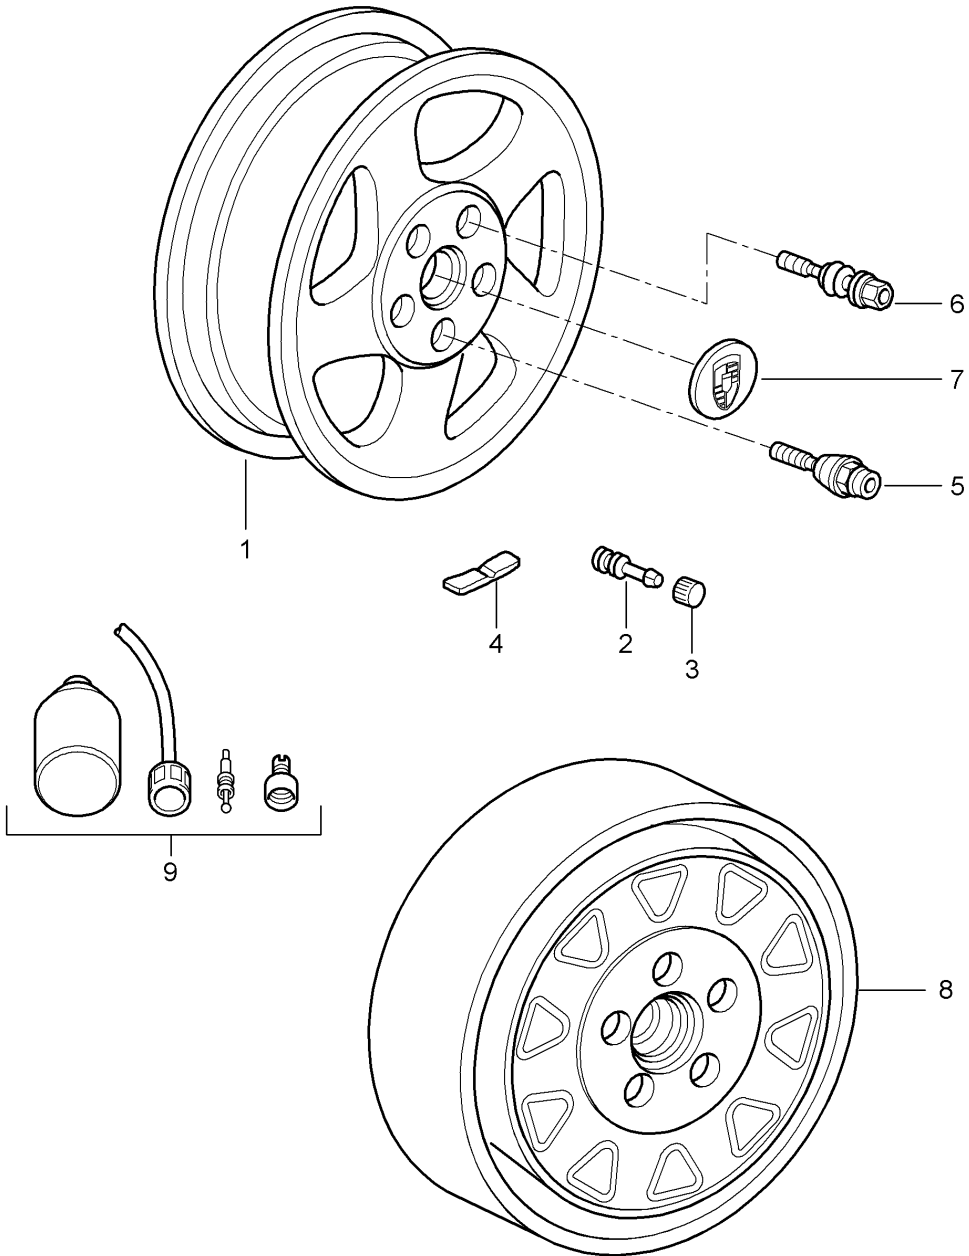

Model: 997-09

Model life 2009>>2012

Pos	Part Number	Description	Remark	Qty	Model
-	900 378 138 09	Shock absorbers Hexagon bolt M 12 X 1,5 X 70		2	
-	999 084 445 01	Locknut M 12 X 1,5		2	
11	997 618 450 01	Control unit		1	PR:475
(11)	997 618 451 01	Control unit		1	PR:030
-	997 618 205 00	Retainer for control units for		1	
-	997 606 111 01	Acceleration sensor for bodywork		1	
12	997 333 513 00	spring disc		2	
13	997 333 523 00	spring disc		2	PR:030
14	997 333 513 01	spring disc		2	PR:030
15	997 606 111 01	Acceleration sensor for bodywork		1	
16	997 606 214 00	Bracket Accelerator sensor Body		1	

Model: 997-09

Model life 2009>>2012