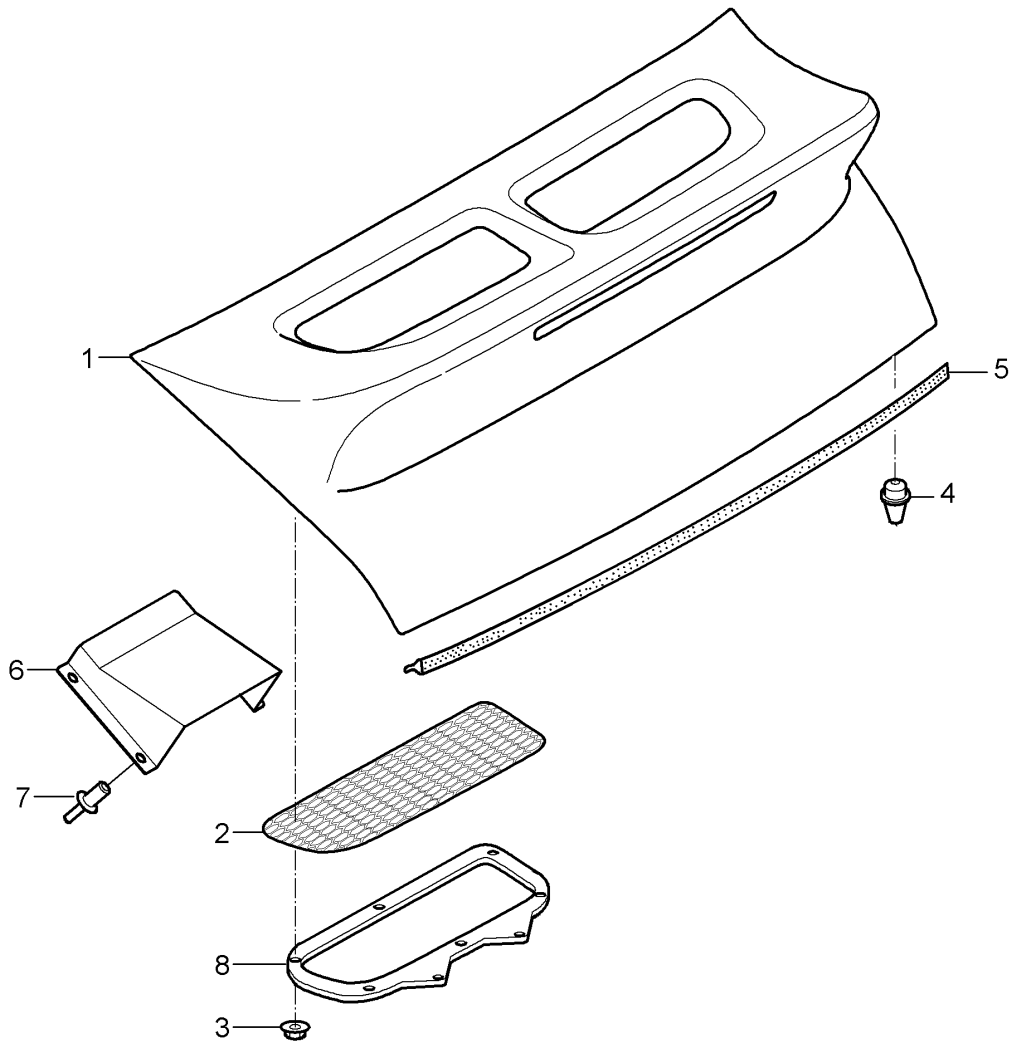

Model: 997-09

Model life 2009>>2012

Model: 997-09

Model life 2009>>2012

Pos	Part Number	Description	Remark	Qty	Model
		Spoiler lid	rear		PR:756
1	997 512 225 07	Cover		1	
2	997 512 625 02	Grille	left	1	
2	997 512 625 02	Grille	left	1	
(2)	997 512 626 02	Grille	right	1	
3	997 512 581 9A	Plastic nut 16 x 7,0		12	
4	996 512 987 00	adjusting screw		2	
5	997 512 611 01	Seal		1	
5	997 512 545 00	Water deflector	left	1	
	997 512 545 00 01C	Black			
(5)	997 512 546 00	Water deflector	right	1	
	997 512 546 00 01C	Black			
6	997 512 665 00	Frame		2	
7	999 507 499 40	Spreader rivet 5,0 X 11,5		8