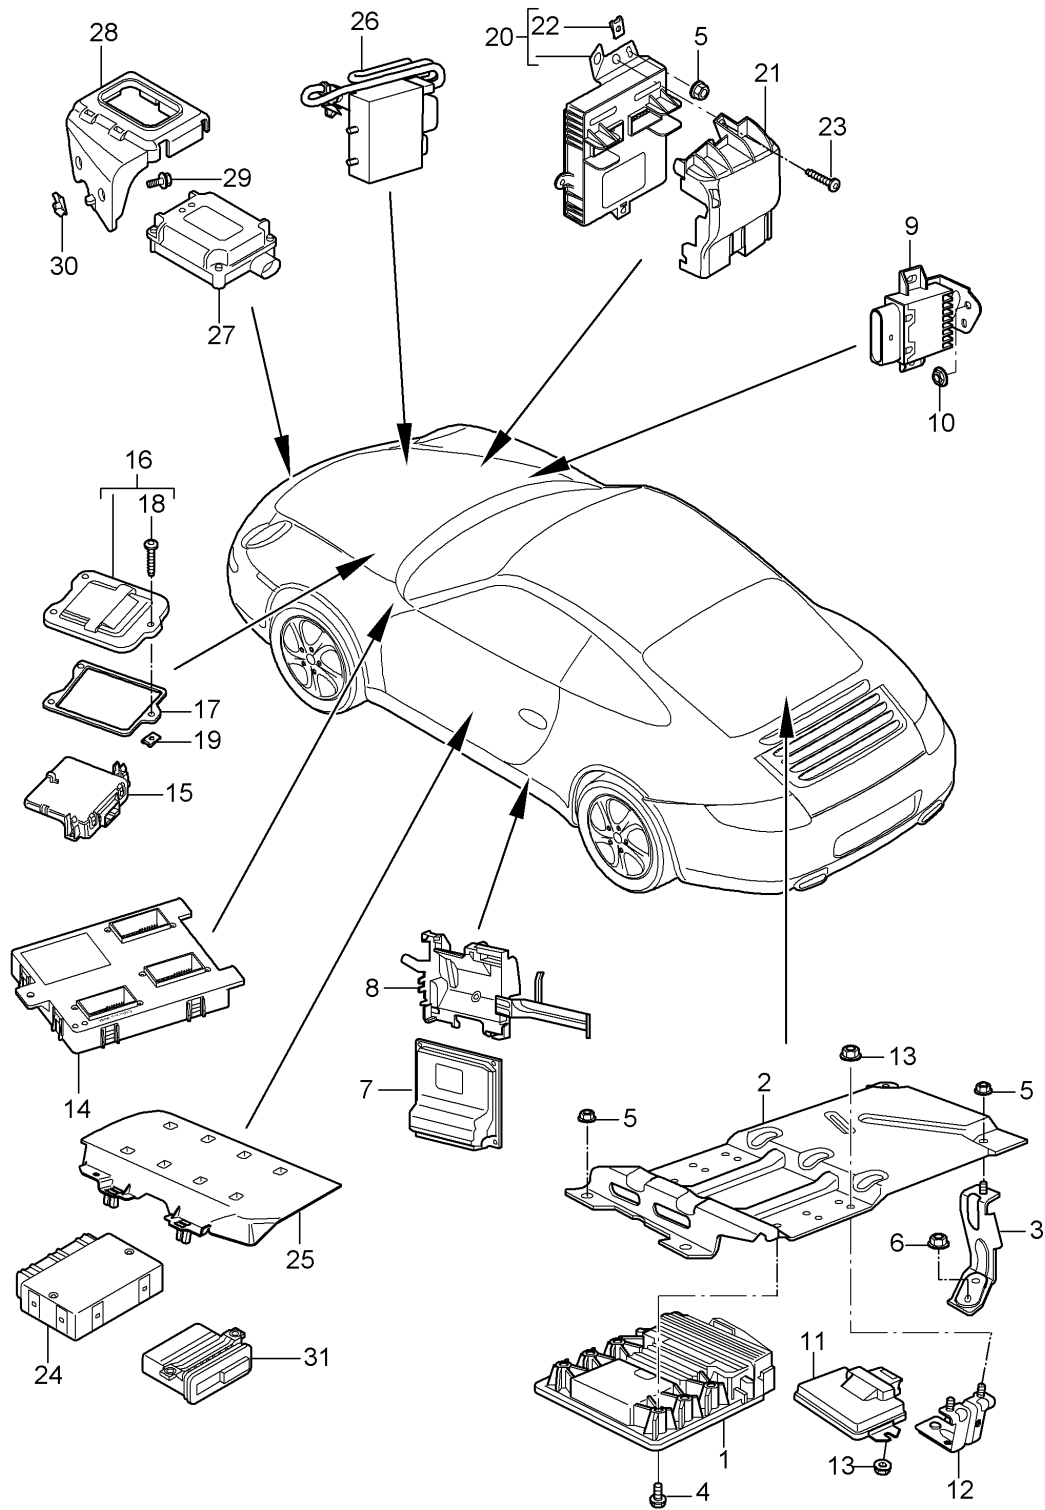

Model: 997-09

Model life 2009>>2012

Model: 997-09

Model life 2009>>2012

Pos	Part Number	Description	Remark	Qty	Model
1	997 618 607 05	Control units Control unit		1	
2	997 618 133 00	- dme - Retainer for control units		1	COUPE/TARGA
(2)	997 618 141 00	- dme - Retainer for control units		1	CABRIO
3	997 618 134 00	Bracket		1	COUPE/TARGA
4	999 141 044 09	fillister hd. bolt M 6 X 16		6	
5	999 084 629 01	Hexagon nut M 6		4	COUPE/TARGA
(5)	999 073 228 09	panel screw 4,8 X 13		3	CABRIO
6	999 049 025 09	Collar nut T 5		2	COUPE/TARGA
7	997 618 270 33	Control unit - PDK - Discontinued part		1	PR:250
7	997 618 270 40	Control unit - PDK -		1	PR:250
7	000 043 207 32	Control unit - PDK - * Part number must be ordered * manually by indicating * vehicle ID number.		1	CG100+ PR:219
7	000 043 207 33	No longer use the part here Control unit - PDK - * Part number must be ordered * manually by indicating * vehicle ID number.		1	CG100+ PR:220
7	000 043 207 34	No longer use the part here Control unit - PDK - * Part number must be ordered * manually by indicating * vehicle ID number.		1	CG130+ PR:220
8	997 618 255 00	No longer use the part here Retainer for control units - PDK -		1	PR:250
9	997 618 025 01	Control unit for fuel pump		1	PR:663
9	997 618 027 00	Control unit for fuel pump		1	PR:663,676
10	999 049 025 09	Collar nut T 5		2	
-		Control unit Convertible top control		1	CABRIO
11	997 618 195 11	see illustration: Control unit for four-wheel drive	811-015	1	CARRERA 4/4S
11	997 618 195 13	Discontinued part Control unit for four-wheel drive		1	CARRERA 4/4S
12	997 618 143 00	Bracket Control unit All-wheel		2	CARRERA 4/4S COUPE/TARGA
13	900 377 010 01	Hexagon nut M 6		6	CARRERA 4/4S COUPE/TARGA
14	997 618 516 01	Onboard supply control unit		1	
15	997 610 107 04	Control unit for gateway		1	
16	997 572 419 03	Cover		1