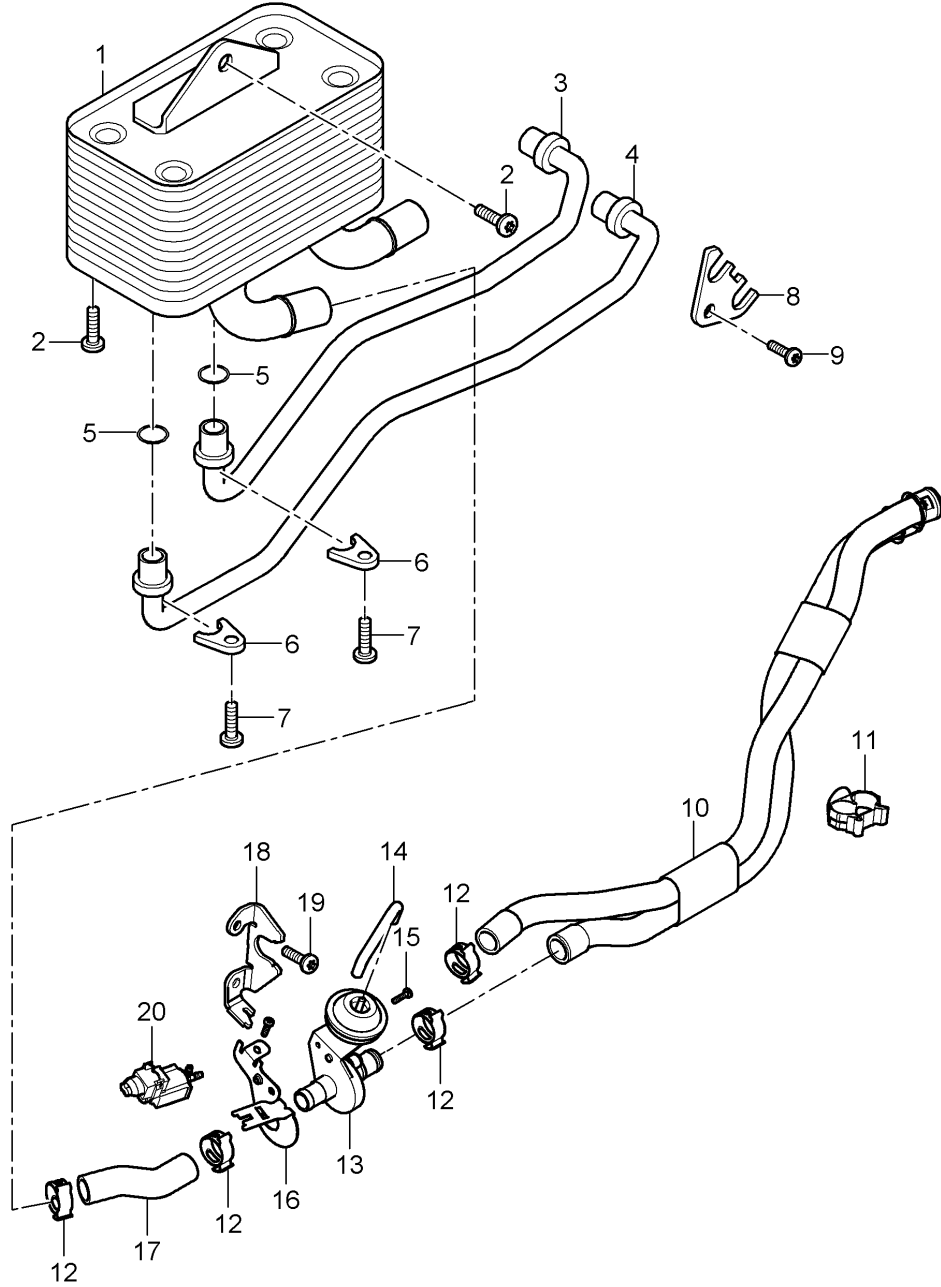

Model: 997-09

Model life 2009>>2012

Model: 997-09

Model life 2009>>2012

Pos	Part Number	Description	Remark	Qty	Model
		- PDK - Gearbox heat exchanger oil pipe Water pipe			CG100,CG130
1	9G1 307 017 00	heat exchanger		1	
2	9G1 307 813 00	Torx screw M6 X 12		3	
3	9G1 307 087 00	Oil pipe heat exchanger Supply C 023041 >> C 004963 >> C 020579 >>		2	
3	9G1 307 087 05	Oil pipe heat exchanger Supply C >> 023042 C >> 004964 C >> 020580		2	
4	9G1 307 085 00	Oil return line heat exchanger C 023041 >> C 004963 >> C 020579 >>		1	
4	9G1 307 085 05	Oil return line heat exchanger C >> 023042 C >> 004964 C >> 020580		1	
5	9G1 307 891 00	seal ring Oil pipe		4	
6	9G1 307 245 00	heat exchanger Retaining plate Oil pipe heat exchanger		2	
7	9G1 307 813 00	Torx screw M6 X 12		2	
8	9G1 307 255 00	Retaining plate Oil pipe		1	
9	9G1 307 802 00	Gearbox Torx screw M8 X 15		1	
10	9G1 307 711 01	Hose		1	
11	999 507 855 40	Cable holder 22,0 / 22,0		1	
12	999 512 656 09	Hose clamp B25 X 12		4	
(13)	928 574 573 03	Disc valve		1	
13	991 307 573 00	Disc valve		1	
14	9G1 307 673 00	Molded hose	also use: 9G1 307 401 05	1	
15	999 073 415 01	flat round head bolt M4 X 16		2	
(16)	9G1 307 401 02	Bracket Disc valve No longer use the part here		1	
16	9G1 307 401 05	Bracket Disc valve Together with 991.307.573.00		1	
17	9G1 307 713 00	Water hose		1	
18	9G1 426 211 00	abutment		1