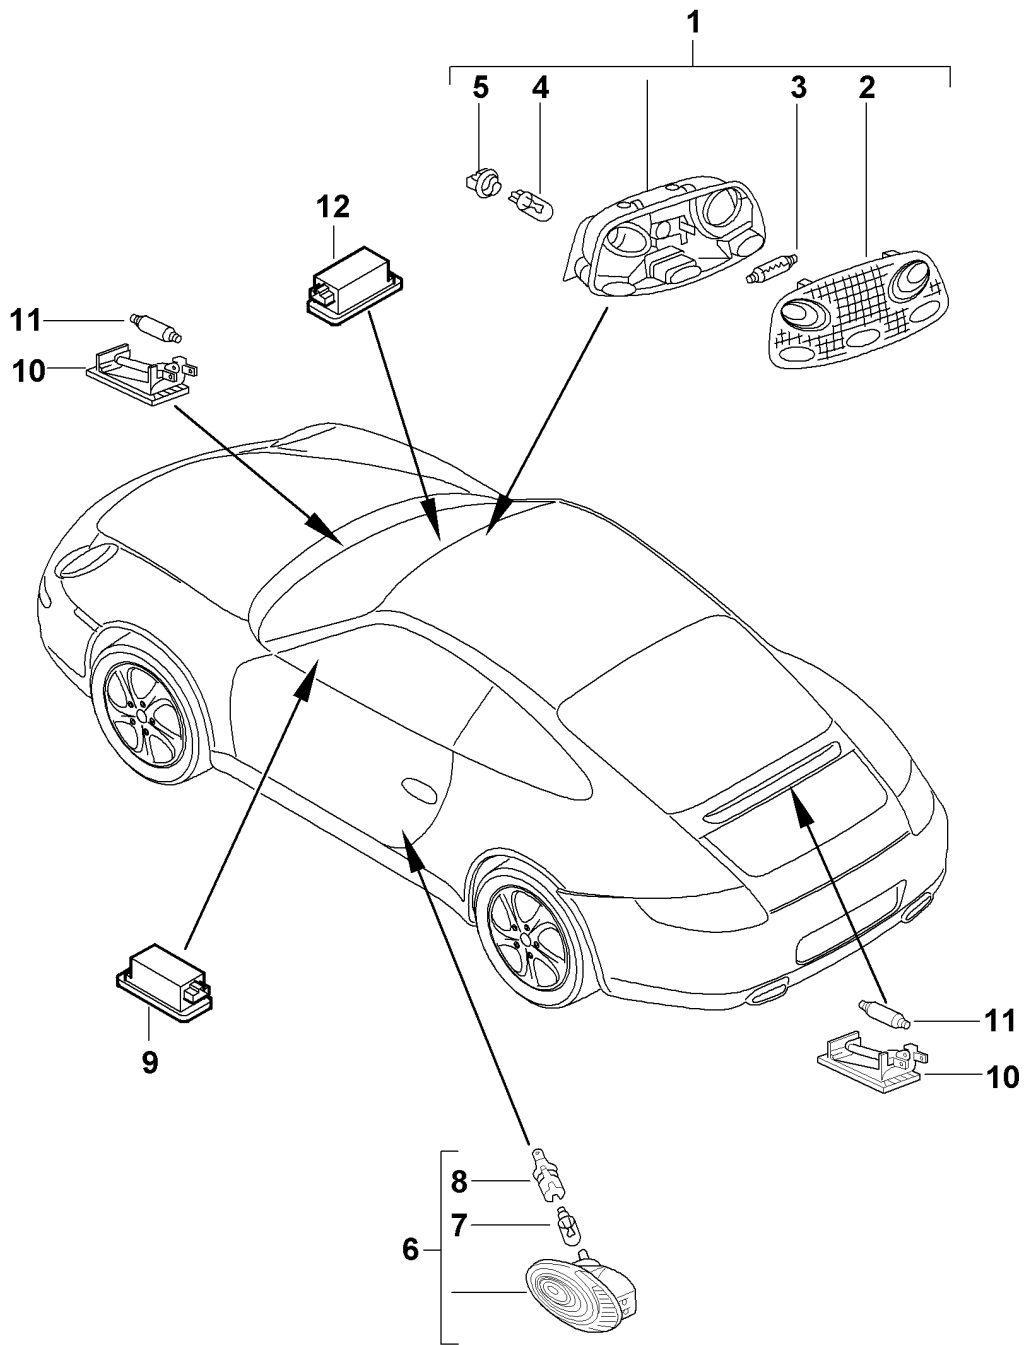

Model: 997-09

Model life 2009>>2012

Pos	Part Number	Description	Remark	Qty	Model
13	997 618 265 00	M 6 Control unit		1	PR:521
		with:			
14	999 591 742 01	Tilt angle sensor panel nut 4,2		2	PR:521
15	999 073 155 09	panel screw 4,2 X 13		2	PR:521
16	9P1 998 003 A	Wire set Modification kit Signal horn		1	

Model: 997-09

Model life 2009>>2012