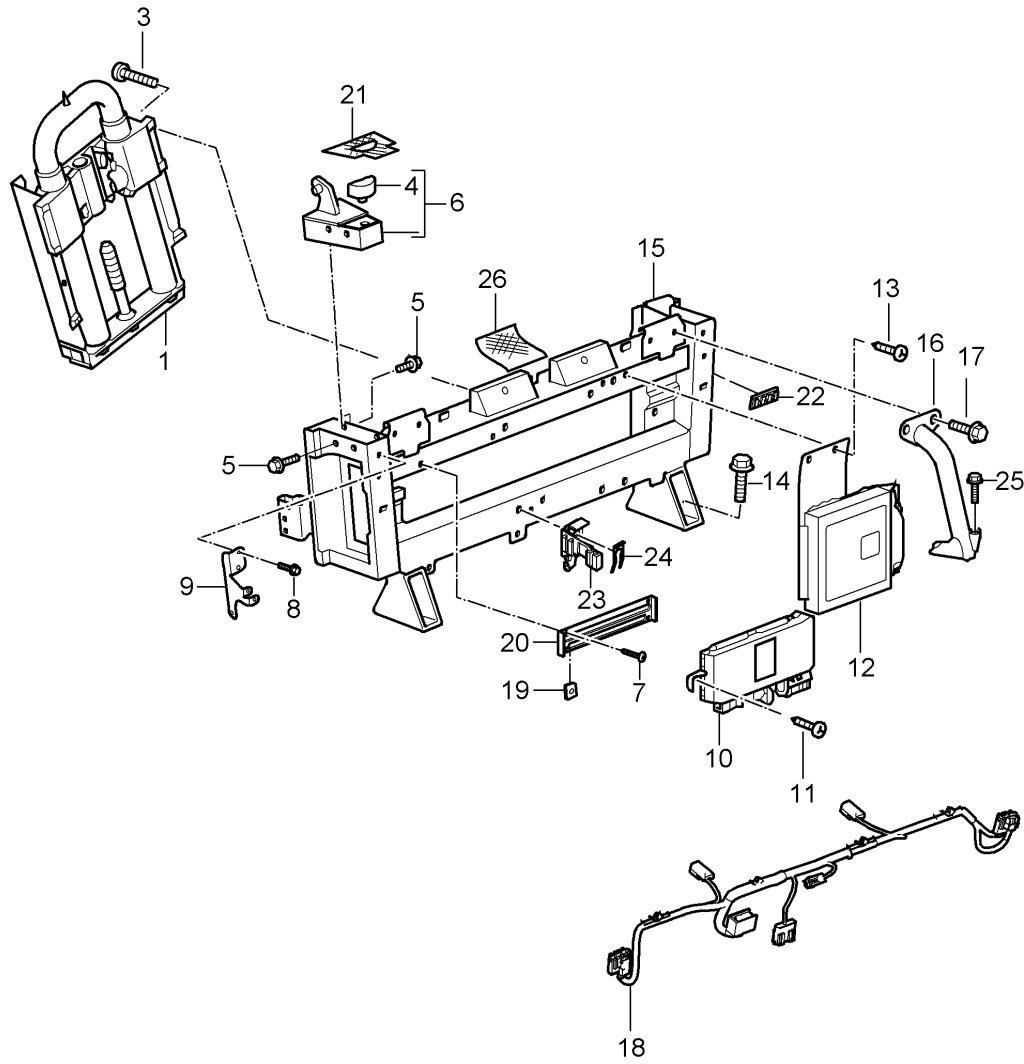

Model: 997-09

Model life 2009>>2012

Pos	Part Number	Description	Remark	Qty	Model
		Driving mechanism convertible top stowage box D - MJ 2011>>			Speedster PR:503
2	996 561 933 01	Engine		1	
3	999 919 249 01	convertible top stowage box fillister hd. bolt M6x30		4	
4	997 567 021 00	Engine		1	
5	999 166 054 01	Driving mechanism Sl-lock		2	
7	999 507 683 40	Cable holder		X	
8	996 561 065 01	Locking mechanism		1	
9	996 561 265 03	Trim		1	
10	999 591 941 40	Spreader rivet		X	
14	996 561 671 00	Screw		1	
15	996 561 673 01	Emergency operation repair set		1	
16	997 567 229 00	slide rod	left a. right	2	
18	900 377 010 01	Hexagon nut M 6		2	
19	999 073 228 09	panel screw St 4,8		3	
21	996 561 863 01	Threaded pin		2	
23	996 561 207 01	Retainer for pump		1	
24	996 561 165 01	Driving mechanism convertible top stowage box Micro switch		1	
26	999 513 077 40	Cable ties		2	
27	997 561 773 00	Clip Line		2	
28	997 561 775 00	holder for bowden cable		2	
29	900 380 015 01	Hexagon nut M6		2	

Model: 997-09

Model life 2009>>2012