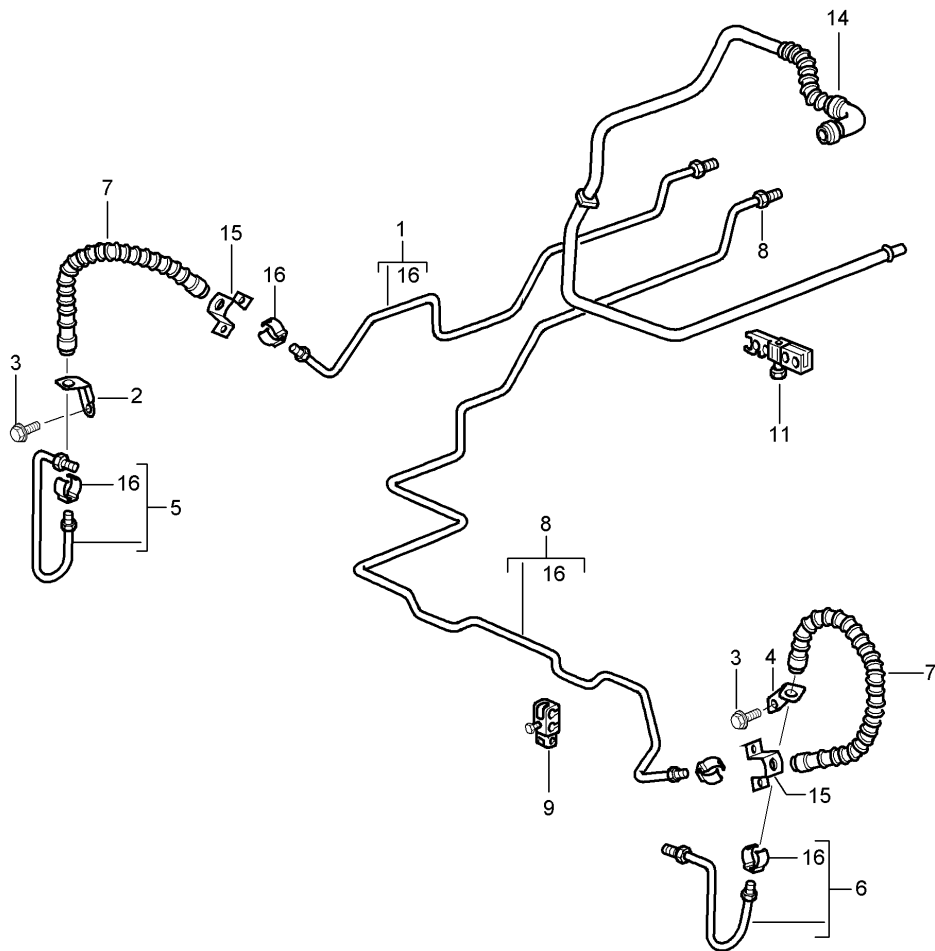

Model: 997-09

Model life 2009>>2012

Pos	Part Number	Description	Remark	Qty	Model
					PR:019
10	997 355 753 00	Reinforcement		1	
11	997 355 752 00	Seal		1	
12	900 380 015 01	Hexagon nut M 6		3	
13	997 355 650 00	Intermediate piece		1	
14	996 355 545 00	Bracket		3	
15	996 355 549 00	Bracket		1	
16	996 355 547 01	Bracket		2	
17	996 355 543 00	Bracket		1	
18	997 355 177 10	Brake line		1	
19	997 355 179 10	Brake line		1	
		Discontinued part			
(19)	997 355 179 11	Brake line		1	
21	996 355 760 31	Connecting piece		1	
22	997 355 571 01	Vacuum line		1	
-	999 702 289 41	Grommet		1	
		Wheel housing			
23	999 651 331 40	Cable holder		5	
24	997 355 331 00	retaining spring for Brake hose		X	

Model: 997-09

Model life 2009>>2012