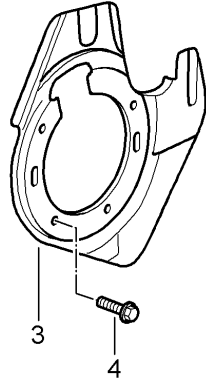

Model: 997-09

Model life 2009>>2012