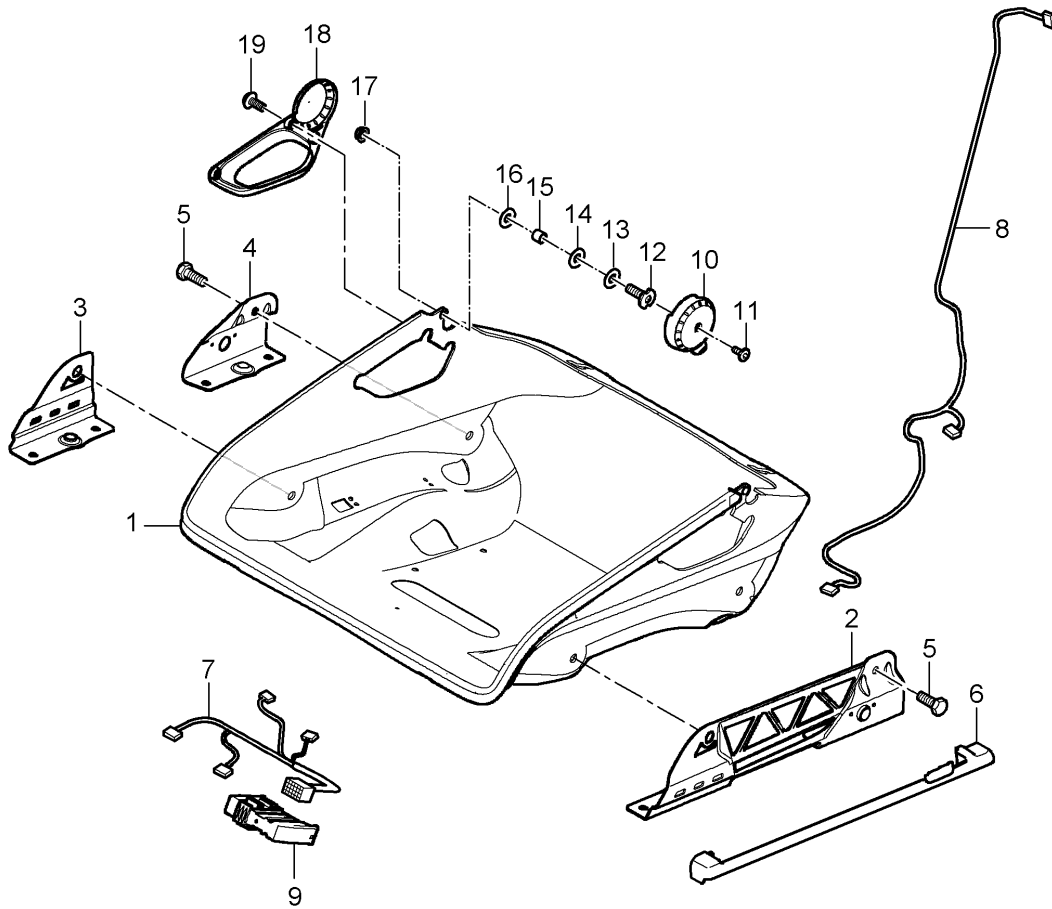

Model: 997-09

Model life 2009>>2012

Pos	Part Number	Description	Remark	Qty	Model
		D - MJ 2010>>			

Model: 997-09

Model life 2009>>2012

Model: 997-09 Model life 2009>>2012

Pos	Part Number	Description	Remark	Qty	Model
1	997 521 281 00	bucket seat Collapsible Seat frame Accessories D - MJ 2009>> Cup Seat frame		2	PR:388,389
2	997 521 433 00	without: seat occupied recognition Adapter Seat frame	outer left	1	PR:388
(2)	997 521 434 00	Discontinued part Adapter Seat frame	outer right	1	PR:389
(2)	997 521 434 00	Discontinued part Adapter Seat frame	outer right	1	PR:389
3	997 521 436 00	Discontinued part Adapter Seat frame	front, inner right	1	PR:388
(3)	997 521 435 00	Discontinued part Adapter Seat frame	front, inner left	1	PR:389
4	997 521 438 00	without: seat occupied recognition Discontinued part Adapter Seat frame	rear, inner right	1	PR:388
(4)	997 521 437 00	Discontinued part Adapter Seat frame	rear, inner left	1	PR:389
5	999 217 168 01	without: seat occupied recognition Discontinued part Hexagon bolt M 8 X 16 Mount Seat rail		4	
6	997 521 427 03	bucket seat Cover Sensor	left	1	PR:389,560
(6)	997 521 427 03 01C	seat occupied recognition Satin black			
	997 521 426 03	Cover Sensor	right	1	PR:389,560
	997 521 426 03 01C	seat occupied recognition Satin black			
7	997 612 688 10	Wire set seat occupied recognition		1	PR:389,560
8	997 612 785 10	Wire set Side airbag unit		1	PR:388,389
10	997 521 563 00	Trim Hinge	left inner	1	
(10)	997 521 563 00 01C	Satin black			
	997 521 564 00	Trim Hinge	right inner	1	
	997 521 564 00 01C	Satin black			
11	999 073 456 01	flat round head bolt M4 X 12 Mount	inner	2	
12	997 521 690 00	Trim bearing pin Backrest shell	lower	2	