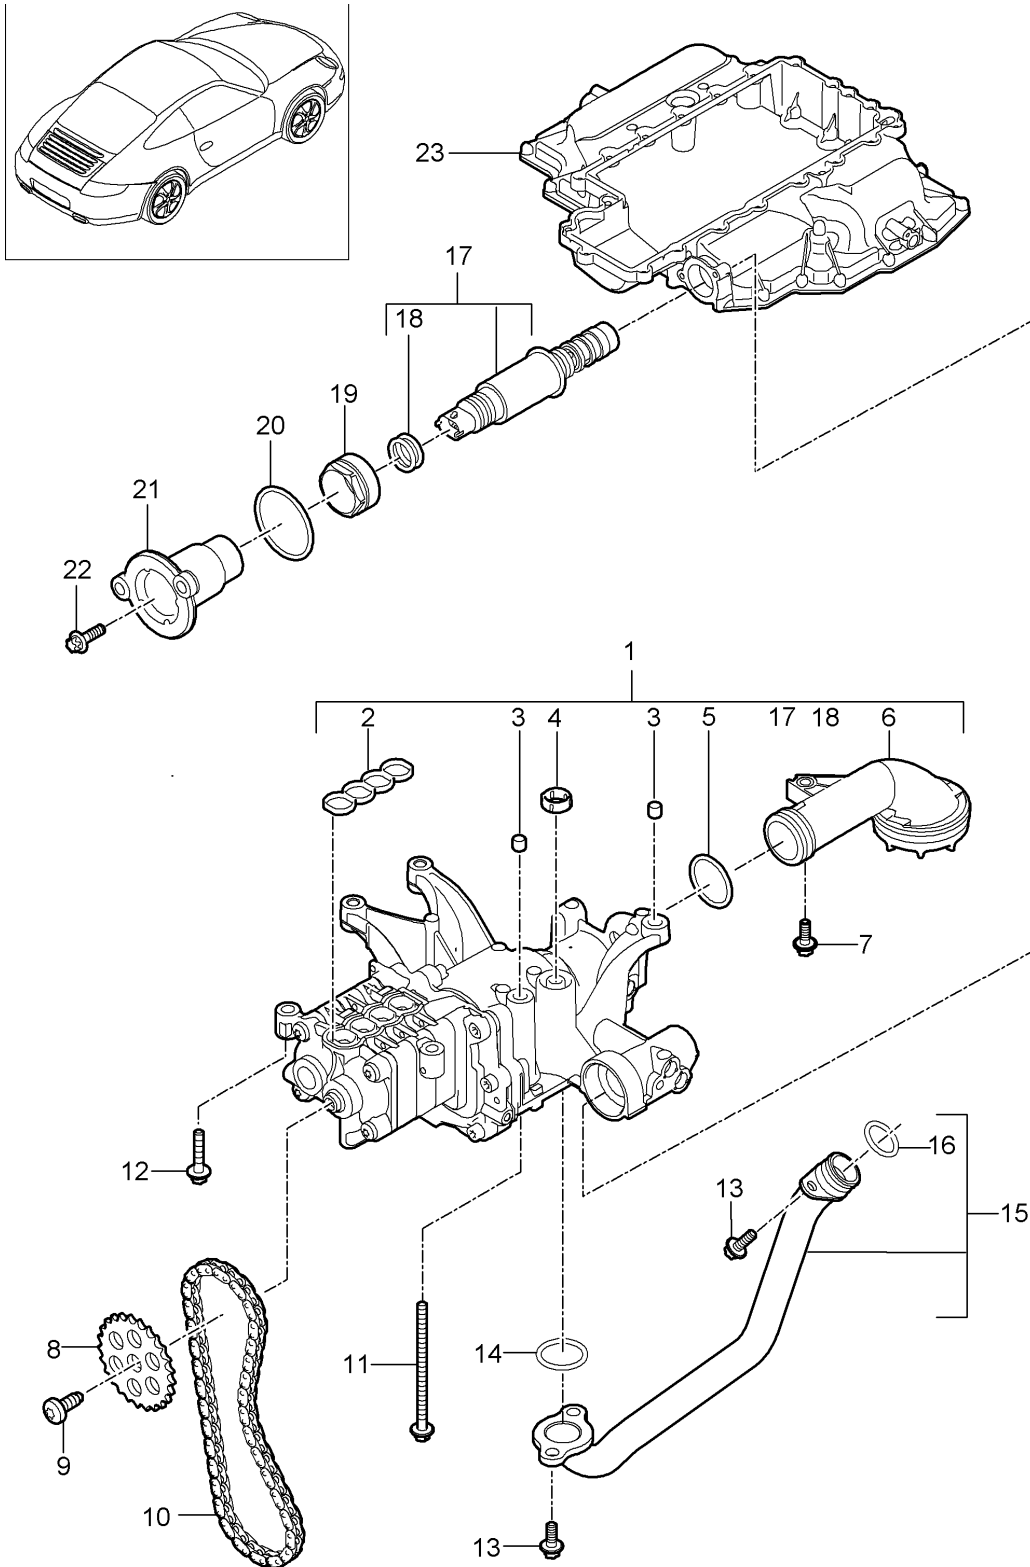

Model: 997-09

Model life 2009>>2012

Model: 997-09

Model life 2009>>2012

Pos	Part Number	Description	Remark	Qty	Model
1	9A1 107 050 03	oil pump		1	
(1)	9A1 107 050 04	oil pump Discontinued part		1	A101,A102+ PR:X51
		M >> C 01403			
		M >> C 00913			
		M >> S B 09758			
(1)	9A1 107 050 05	oil pump Discontinued part		1	A101,A102+ PR:X51
		M C 01404 >>			
		M C 00914 >>			
		M S B 09759 >>			
(1)	9A1 107 050 11	oil pump Discontinued part		1	
(1)	9A1 107 050 12	oil pump		1	
2	9A1 107 370 00	Seal for oil pump use only in conjunction with:	9A1 107 050 03 9A1 107 050 04 9A1 107 050 05	1	
3	996 106 103 50	dowel sleeve 8,2 X 7,0		2	
4	9A1 107 327 00	seal ring		1	
5	999 707 375 40	O-ring 30,00 X 3,00		1	
6	9A1 107 075 02	Suction tube M >> C 01403 M >> C 00913 M >> S B 09758		1	A101,A102+ PR:X51
(6)	9A1 107 075 10	Suction tube M C 01404 >> M C 00914 >> M S B 09759 >>		1	A101,A102+ PR:X51
7	999 073 102 01	flat round head bolt M6 X 25		1	
8	9A1 105 225 02	Chain sprocket		1	
9	999 073 380 01	oil pump Torx screw M8 X 22		1	
10		Chain oil pump		1	
11	900 385 126 01	see illustration: Torx screw M6 X 95	103-015	1	
12	900 385 048 01	Torx screw M6 X 30		5	
13	900 385 009 01	Torx screw M6 X 25		1	
14	999 707 409 41	O-ring 26,00 X 3,00 M >> C 01403 M >> C 00913 M >> S B 09758		1	A101,A102+ PR:X51
15	9A1 107 025 01	oil pipe oil pump		1	
16	999 707 575 40	Crankcase housing O-ring 20,00 X 3,00		1	
17	948 107 113 01	Solenoid valve Discontinued part		1	
(17)	948 107 113 02	Solenoid valve M >> C 01403 M >> C 00913		1	A101,A102+ PR:X51