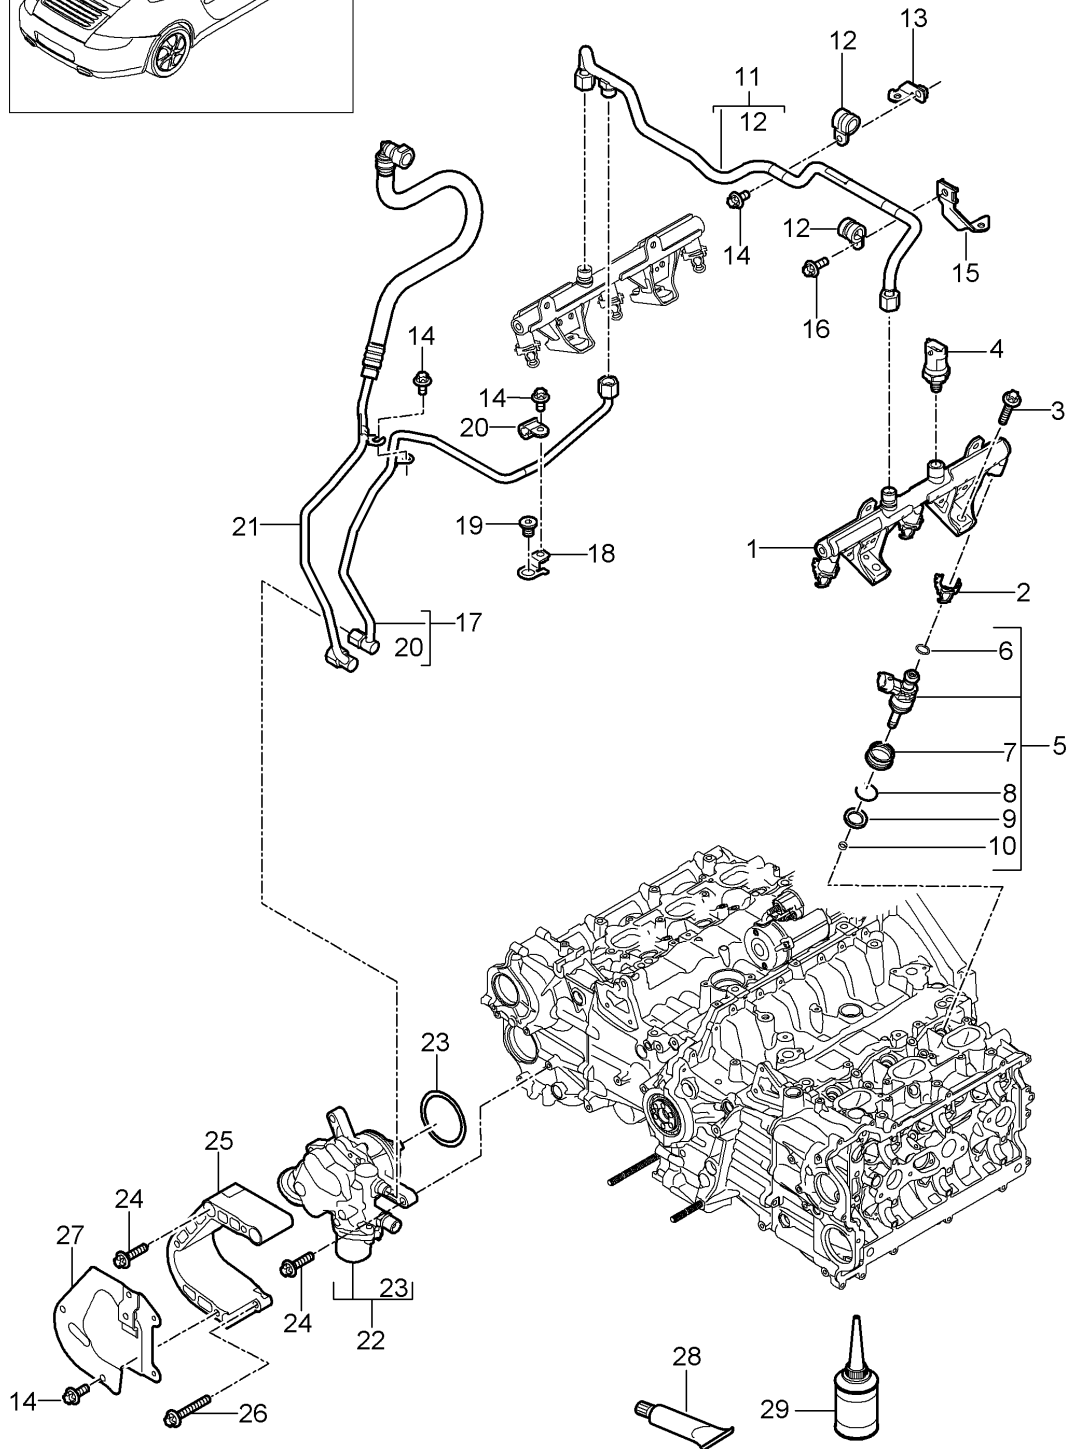

Model: 997-09

Model life 2009>>2012

Pos	Part Number	Description	Remark	Qty	Model
7	999 919 262 01	D - MJ 2010>> fillister hd. bolt 4 X 16		6	
8	986 606 125 01	Air mass meter		1	
9	999 919 160 07	fillister hd. bolt 5 X 20 Air mass meter		1	
10	999 702 246 40	Grommet 12 X 17		2	
11	997 110 137 01	Clip		1	
12	999 703 267 40	bush 12,0 X 25,6 X 17		1	
13	996 605 123 01	Change-over valve		1	A101
14	997 110 240 30	Frame		2	PR:-172
(14)	997 110 241 30	Frame		1	PR:172
15	999 239 042 40	Hose 3,5 X 2,0 X 75		1	
-	000 043 205 01	Pipe 4 X 1		*	
16		shorten to:	500 MM	1	
17	999 239 041 40	Hose 3,5 X 2,0 X 125		1	

Model: 997-09

Model life 2009>>2012