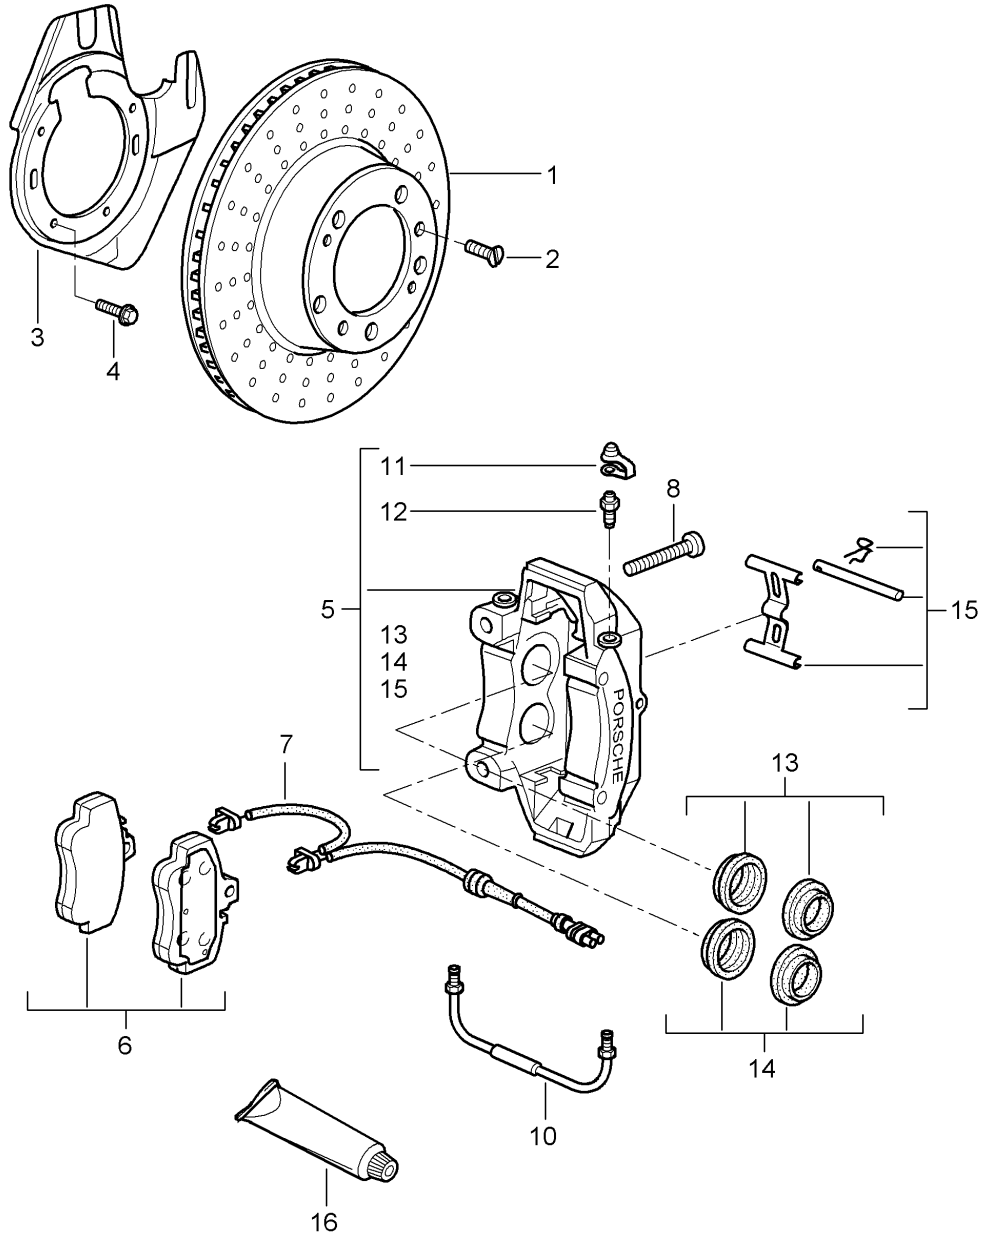

Model: 997-09

Model life 2009>>2012