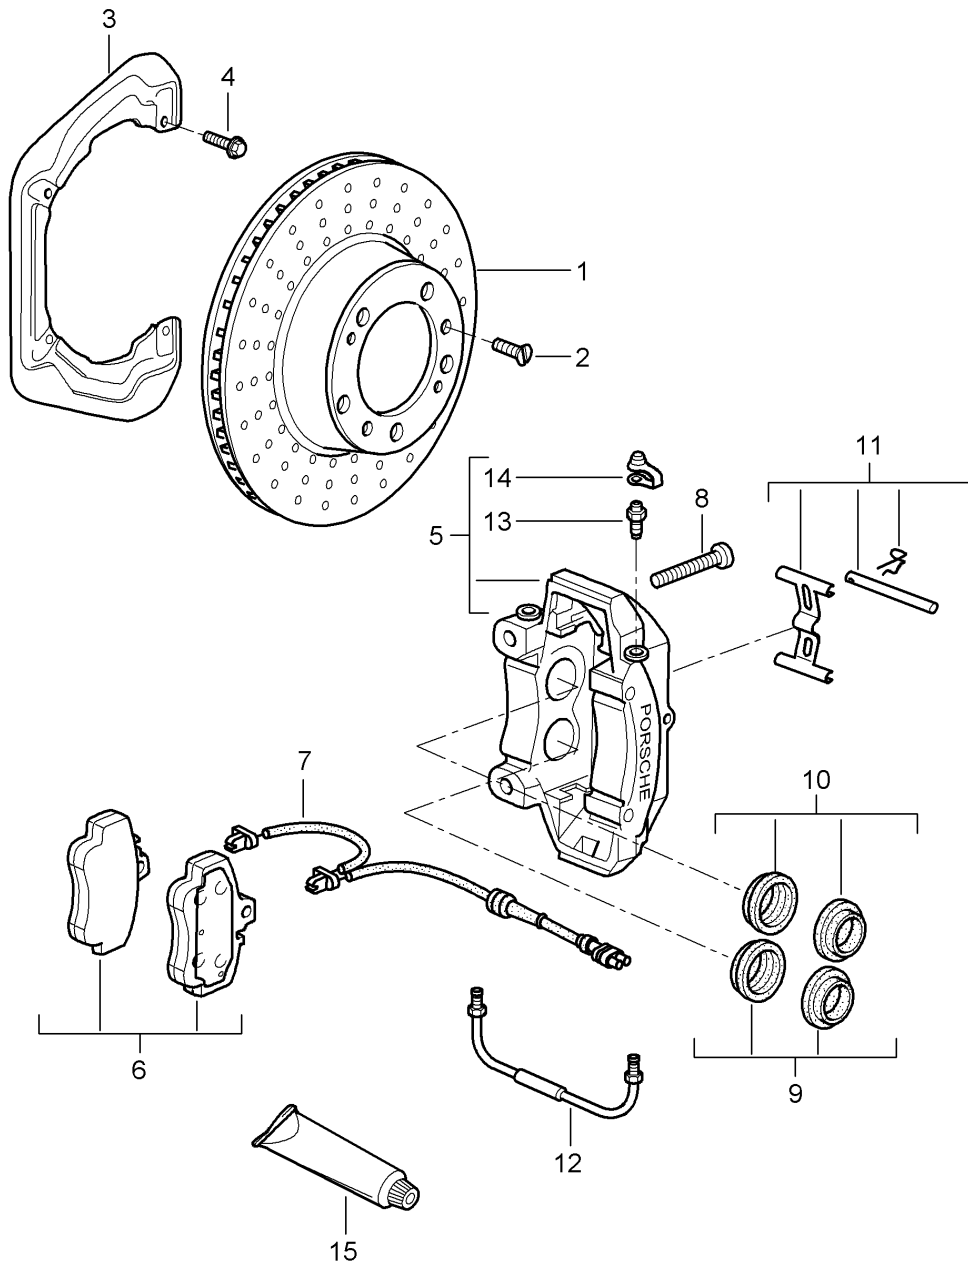

Model: 997-09

Model life 2009>>2012