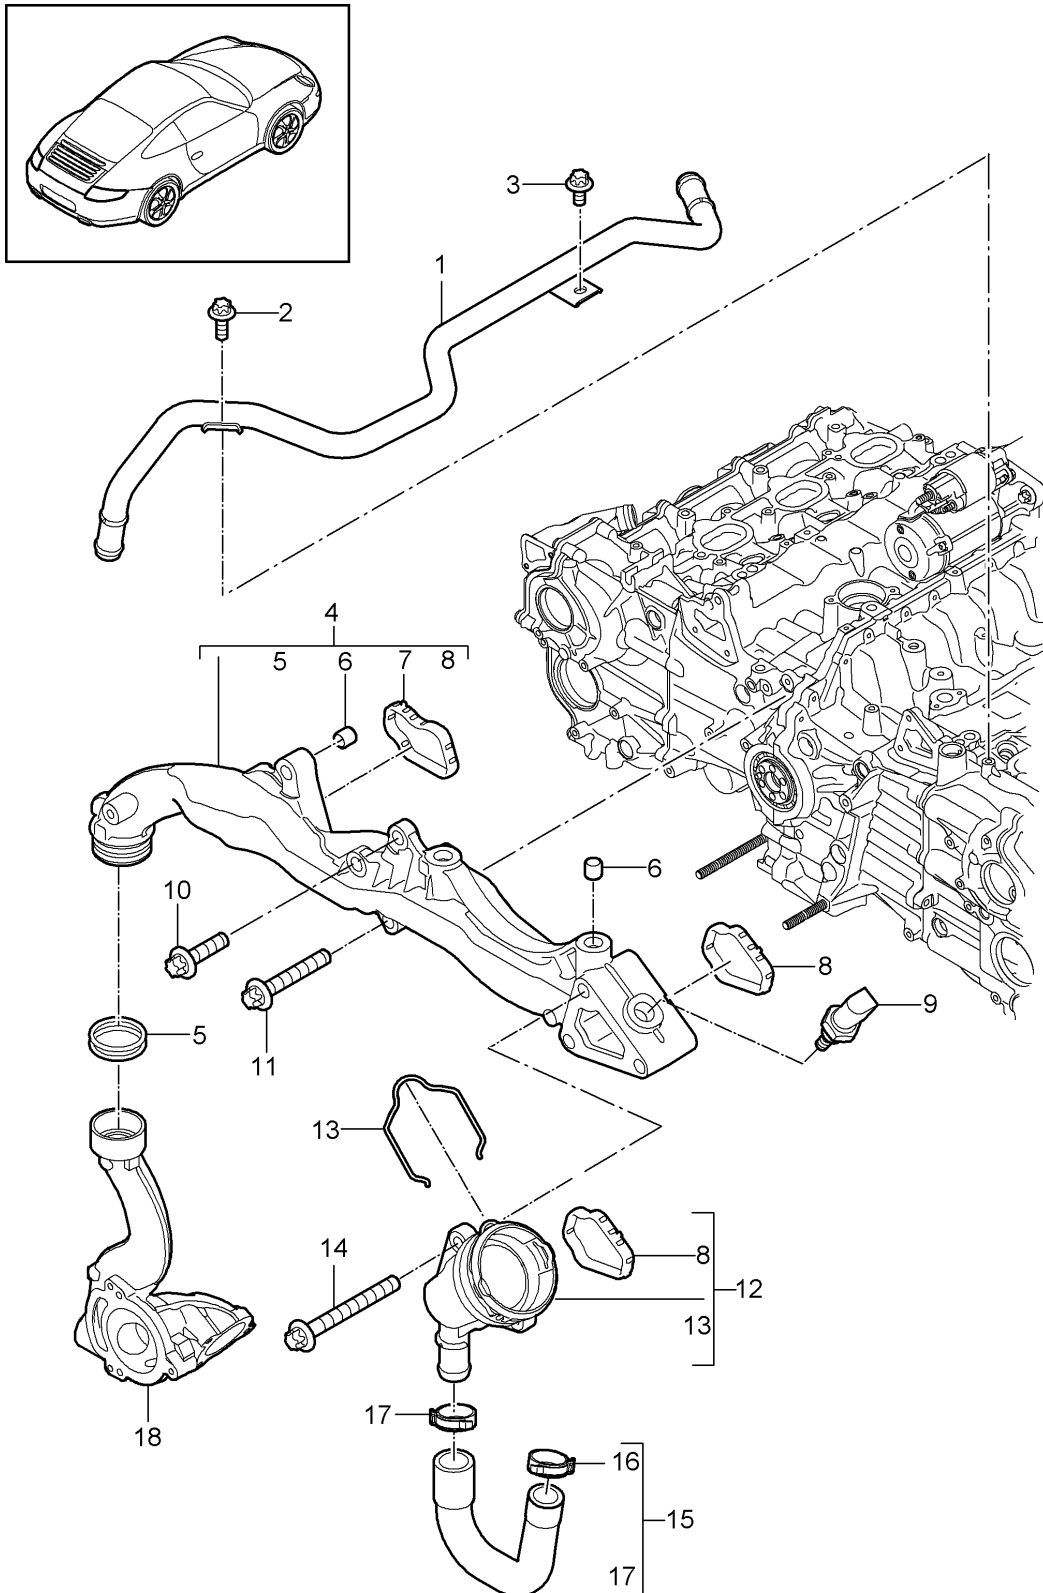

Model: 997-09

Model life 2009>>2012

Model: 997-09

Model life 2009>>2012

Pos	Part Number	Description	Remark	Qty	Model
1	9A1 106 810 01	Assembly carrier Water pipe		1	
(1)	9A1 106 810 40	Hot air duct Supply Kit		1	A101+ PR:X51
2	900 385 009 01	Torx screw 6 X 16		1	
3	900 385 041 01	Torx screw M6 X 12		1	
4	9A1 102 112 02	Assembly carrier		1	
5	999 707 589 40	O-ring 31,0 X 3,0		2	
6	999 095 063 01	dowel sleeve 11 M6 X 10		2	
7	9A1 102 312 00	Seal Cyl. 1 - 3		1	
8	9A1 102 322 00	Seal Cyl. 4 - 6		2	
(9)	997 606 420 00	Temperature sensor No longer use the part here		1	
9	997 606 420 01	Temperature sensor		1	
10	900 385 116 01	Torx screw M8 X 30	also use: 900 123 111 20	2	
11	900 385 071 01	Torx screw M8 X 50		2	
12	9A1 106 131 00	connection piece		1	
13	997 106 802 03	Spring		1	
14	900 385 115 01	Torx screw M8 X 70		3	
15	9A1 106 660 00	Water hose Supply D >> - MJ 2010		1	
16	999 512 601 09	Hose clamp 23 X 12 No longer use the part here		1	
(16)	999 512 683 09	Hose clamp 26 X 12		1	
17	999 512 603 09	Hose clamp 26 X 12 No longer use the part here		1	
17	999 512 657 09	Hose clamp 26 X 12		1	
18	900 123 111 20	seal ring Copper Temperature sensor Discontinued part		1	
18	900 123 111 21	seal ring Copper Temperature sensor		1	
19		housing thermostat see illustration:	105-000