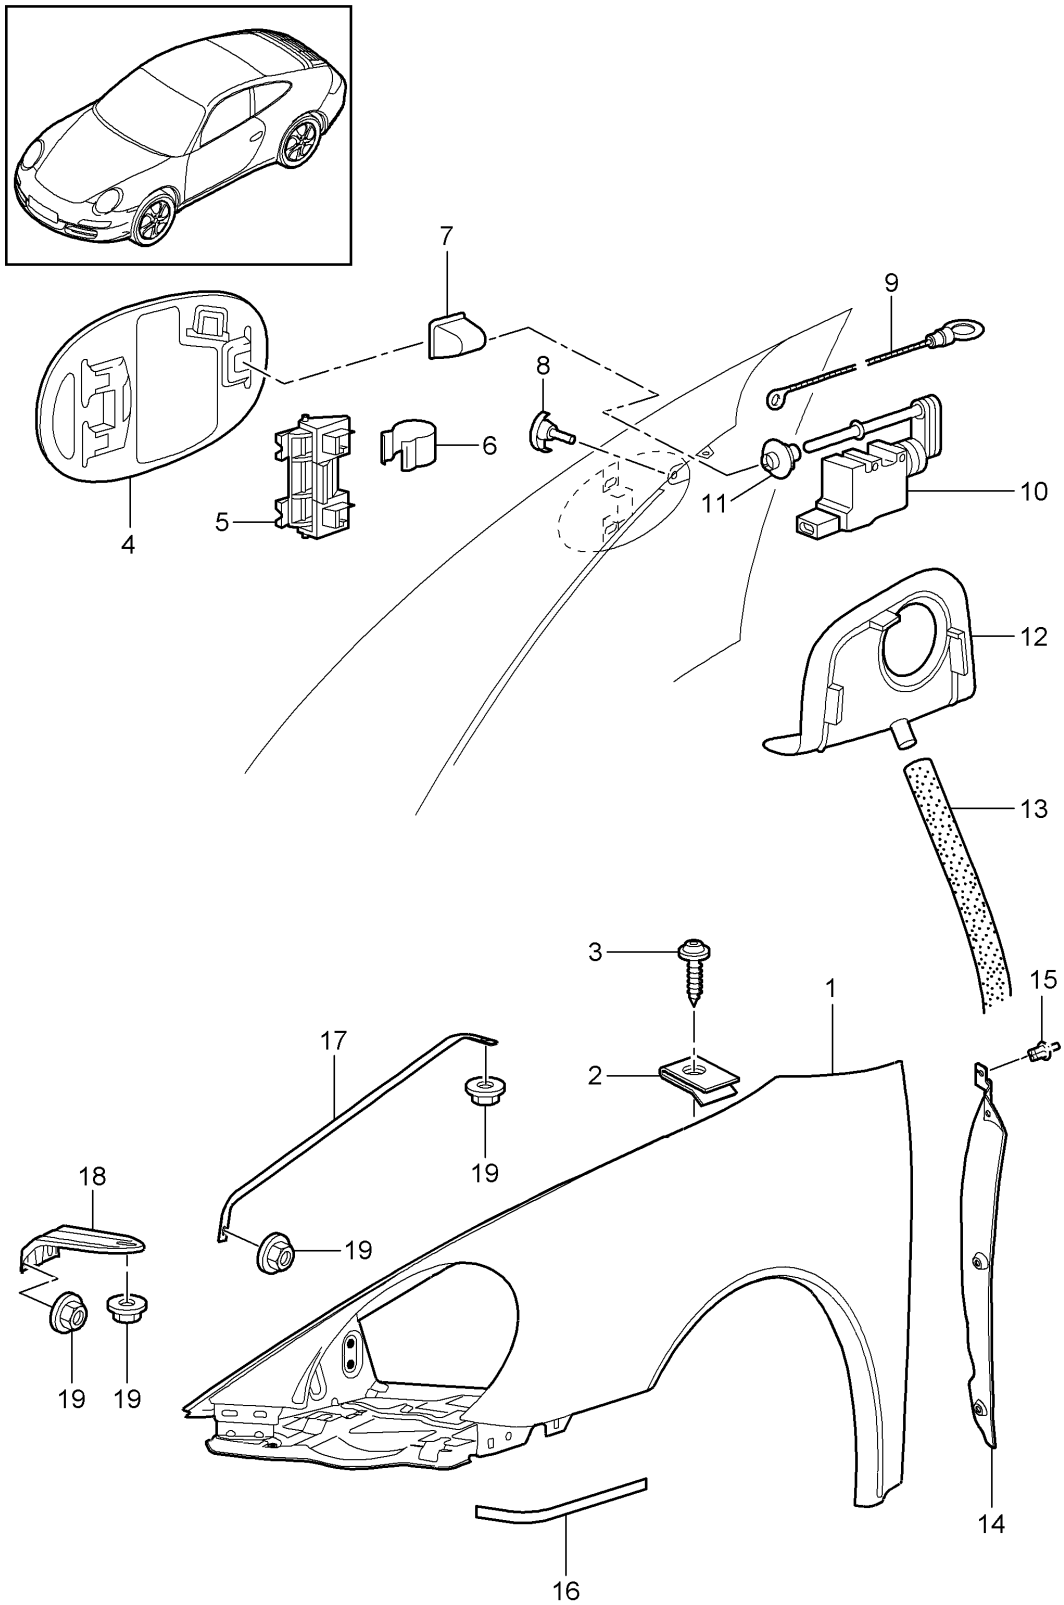

Model: 997-09

Model life 2009>>2012

Pos	Part Number	Description	Remark	Qty	Model
	997 504 798 00 GRV	primed Belt			
32	996 502 653 01	Connection piece	left	1	COUPE/TARGA
	996 502 653 01 GRV	primed			
(32)	996 502 654 01	Connection piece	right	1	COUPE/TARGA
	996 502 654 01 GRV	primed			
(32)	997 502 553 00	Connection piece	left	1	CABRIO
	997 502 553 00 GRV	primed			
(32)	997 502 554 00	Connection piece	right	1	CABRIO
	997 502 554 00 GRV	primed			
33	996 504 745 00	Crash protection	right	1	
34	900 377 003 03	Hexagon nut M 8		1	
35	900 378 074 01	Hexagon bolt M 8 X 16		1	
37	000 043 206 29	Adhesive set		1	
38	000 043 206 30	adhesive		1	
39	000 043 206 31	Double cartridge gun		1	
40	000 043 206 32	emulsion tube		1	
41	000 043 206 33	activator		1	
42	000 043 204 38	sealant 70 ML Processing instructions See technical manual		X	
43	999 915 337 40	sealant Acoustics		1	
44	000 043 204 85	cavity preservative agent		1	

Model: 997-09

Model life 2009>>2012