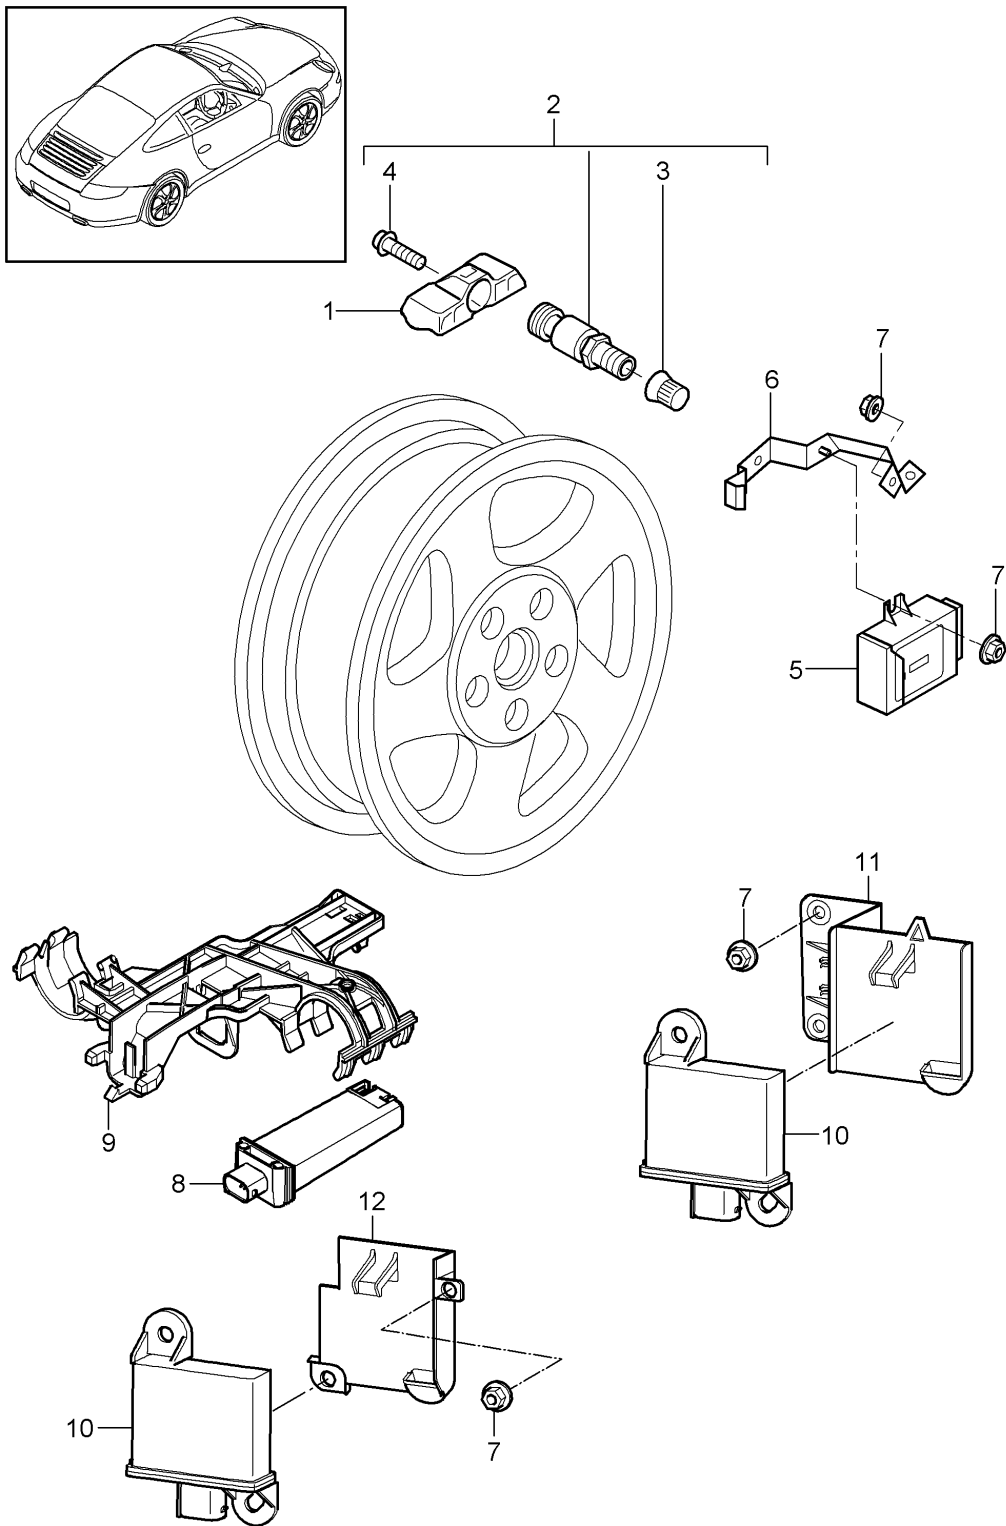

Model: 997-09

Model life 2009>>2012

Pos	Part Number	Description	Remark	Qty	Model
(8)	997 361 455 00	50 G. Balancer weight (self-adhesive)		X	
(8)	997 361 460 00	55 G. Balancer weight (self-adhesive)		X	
(8)	997 361 465 00	60 G. Balancer weight (self-adhesive)		X	
(8)	997 361 470 00	65 G. Balancer weight (self-adhesive)		X	
(8)	997 361 475 00	70 G. Balancer weight (self-adhesive)		X	
(8)	997 361 480 00	75 G. Balancer weight (self-adhesive)		X	
(8)	997 361 485 00	80 G. Balancer weight (self-adhesive)		X	
(8)	997 361 490 00	85 G. Balancer weight (self-adhesive)		X	
9	900 265 001 51	90 G. Rubber valve Rubber		4	
9	311 601 361	Discontinued part Rubber valve Rubber		4	
10	955 361 163 00	Cap for Rubber valve		4	
11	997 362 191 00	Adapter Spare wheel		1	
12	997 361 203 01	Wheel bolt Adapter Discontinued part		5	
12	997 361 203 02	Wheel bolt Adapter		5	
13	997 362 021 00	Spare wheel		1	
14	997 361 189 00	Washer		4	
15		Conical ring		4	
16	997 361 187 00	Securing ring 2,0		4	

Model: 997-09

Model life 2009>>2012