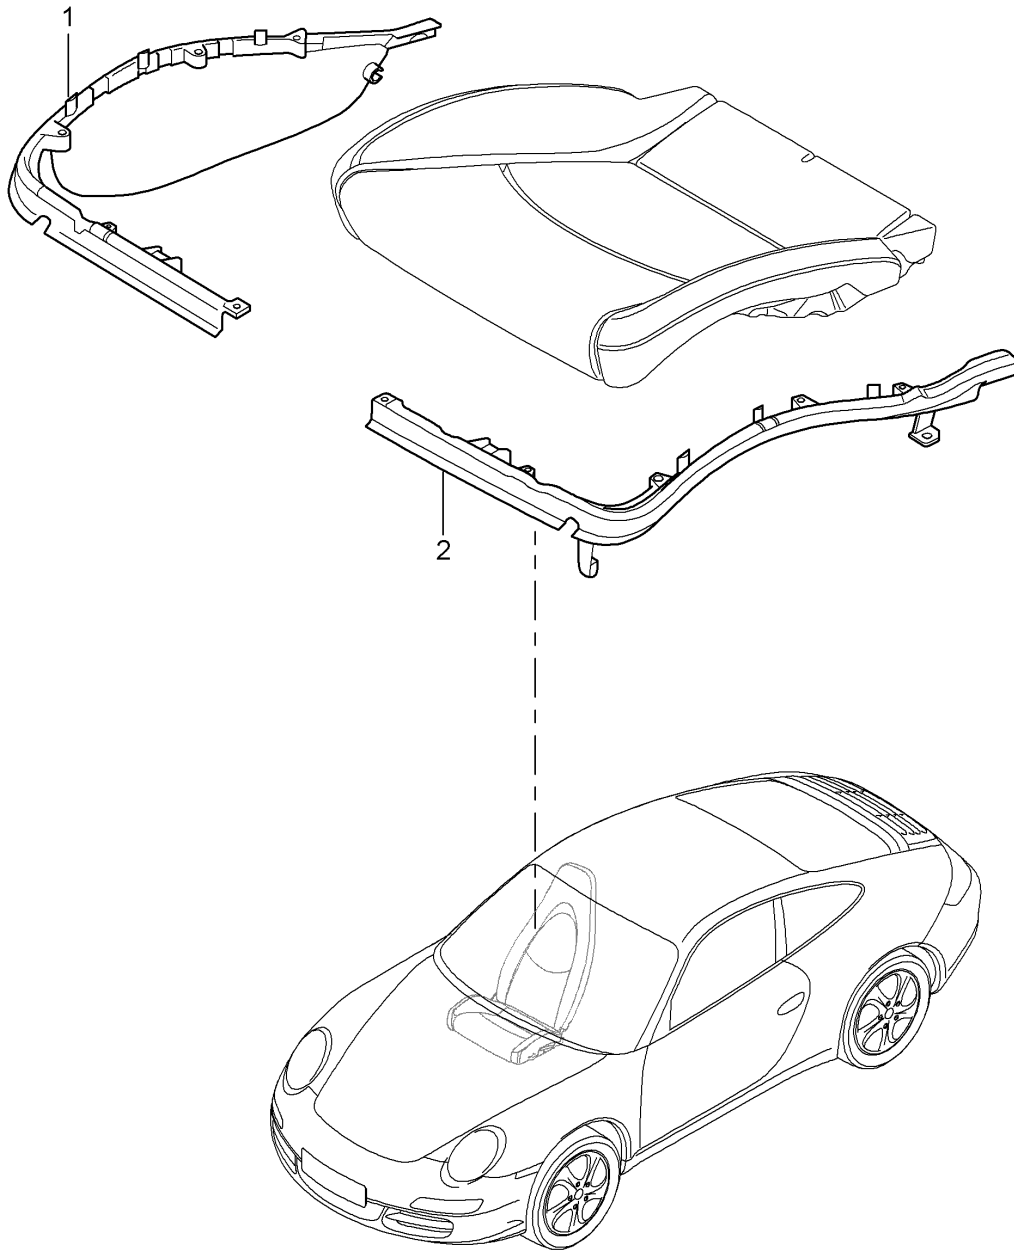

Model: 997-09

Model life 2009>>2012

Model: 997-09

Model life 2009>>2012

Pos	Part Number	Description	Remark	Qty	Model
		Cushion carrier Frame Seat surface Standard seat Comfort seat			
(1)	997 521 547 00	Frame	left inner	1	PR:370,438
1	997 521 548 00	Frame	right inner	1	PR:369,437
2	997 521 545 00	Frame	left outer	1	PR:369,437
(2)	997 521 546 00	Frame	right outer	1	PR:370,438
(2)	997 521 546 01	Frame	right outer	1	PR:370,438, 560