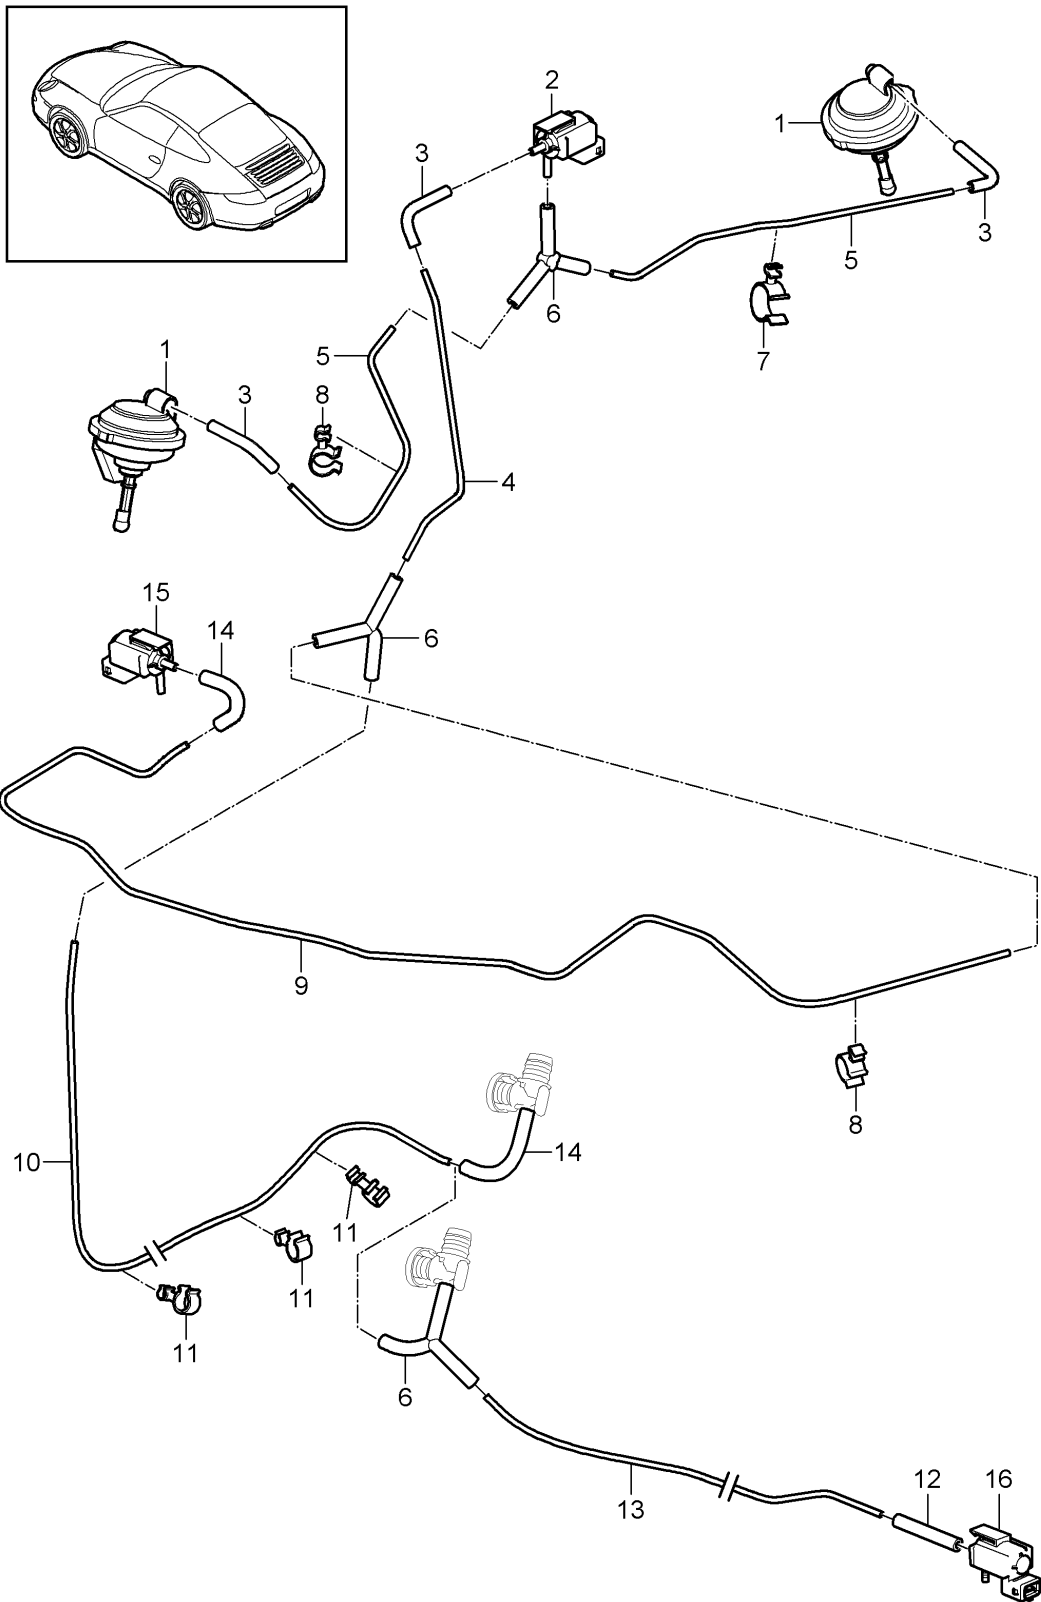

Model: 997-09

Model life 2009>>2012

Pos	Part Number	Description	Remark	Qty	Model
23	999 507 930 40	throttle valve adapter Hose bracket 21,0 - 23,0		2	
24	9A1 110 294 01	Bracket intake air distributor		1	
25	9A1 607 169 40	Retaining plate Change-over valve		1	
26	900 385 041 01	Torx screw M 6 x 12		2	
27		vacuum system see illustration:	107-014		

Model: 997-09

Model life 2009>>2012