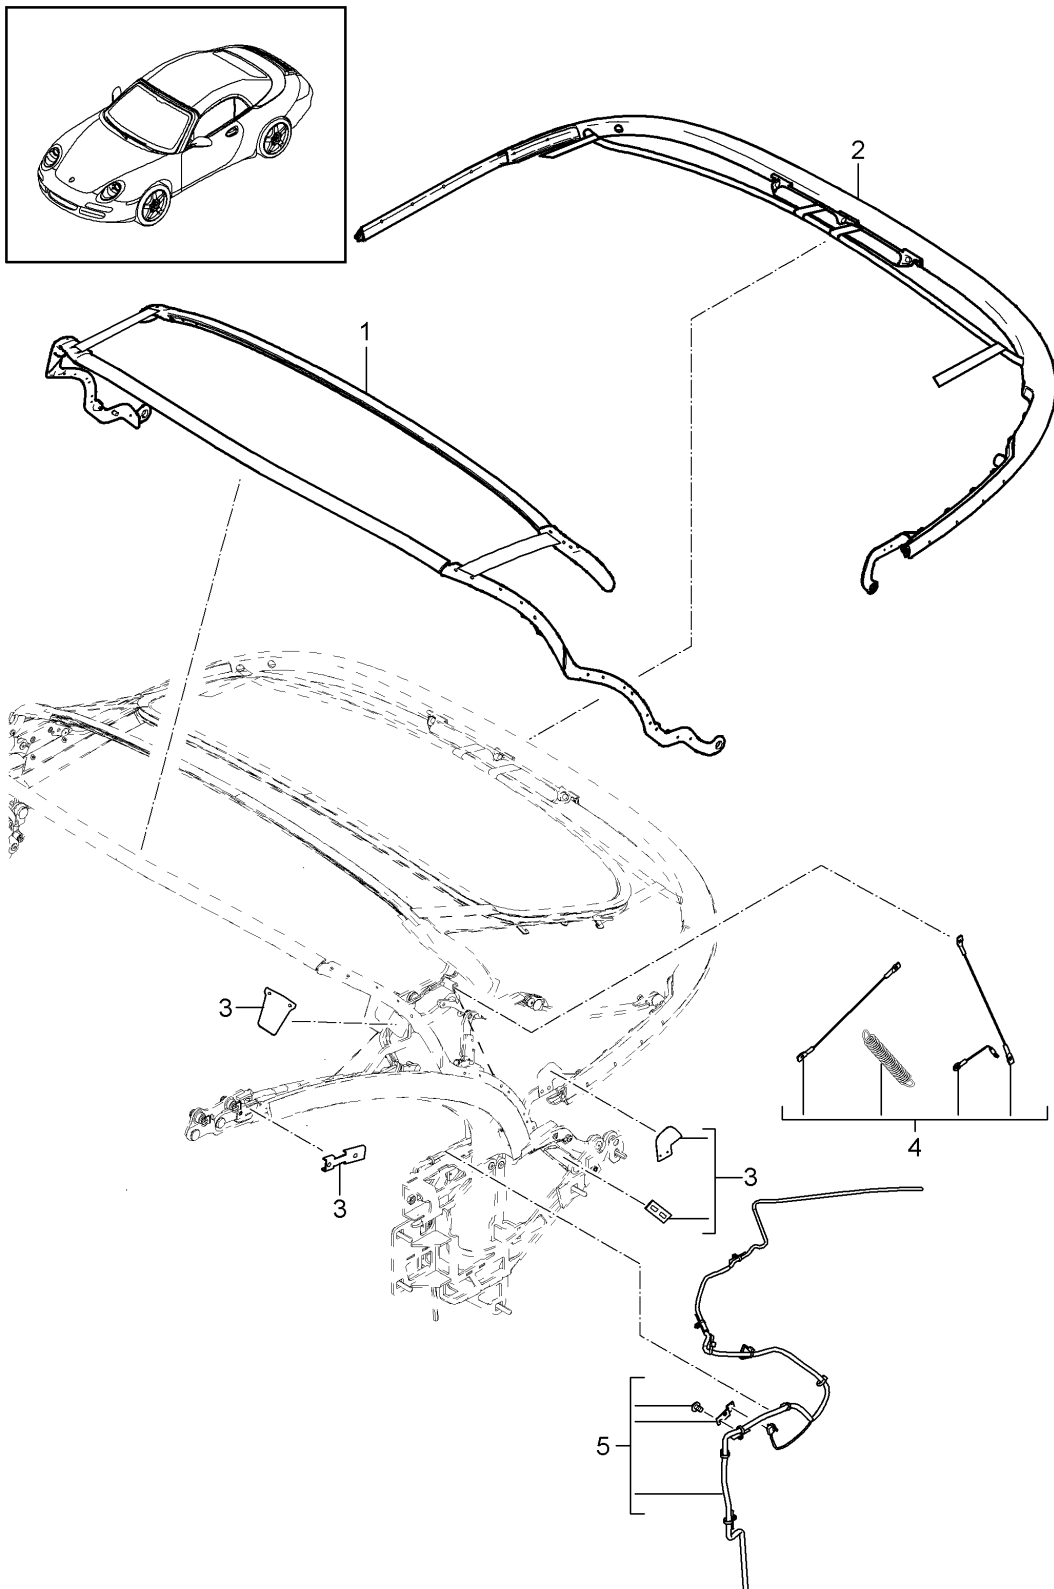

Model: 997-09

Model life 2009>>2012

Pos	Part Number	Description	Remark	Qty	Model
		top frame Individual parts D - MJ 2011>>			Speedster PR:503
1	997 567 917 00	top frame	left	1	
(1)	997 567 918 00	top frame	right	1	
2	999 075 065 09	Hexagon bolt M8x35		8	
3	999 084 630 01	Hexagon nut M8		2	
4	997 567 930 00	repair set handle Locking mechanism and Sticker Locking mechanism	left right	1	
-		see illustration:	001-005	1	
5	997 567 921 00	repair set Locking mechanism with: handle Damper	left	1	
(5)	997 567 922 00	repair set Locking mechanism with: handle Damper	right	1	
6	997 567 923 00	Assembly kit Damper		1	
7	997 567 935 00	Gas filled strut repair set Locking segment Locking mechanism lever with:		1	
8	997 567 933 00	Clutch Glide piece repair set Tensioning roller with: Glide piece idler pulley		1	

Model: 997-09

Model life 2009>>2012