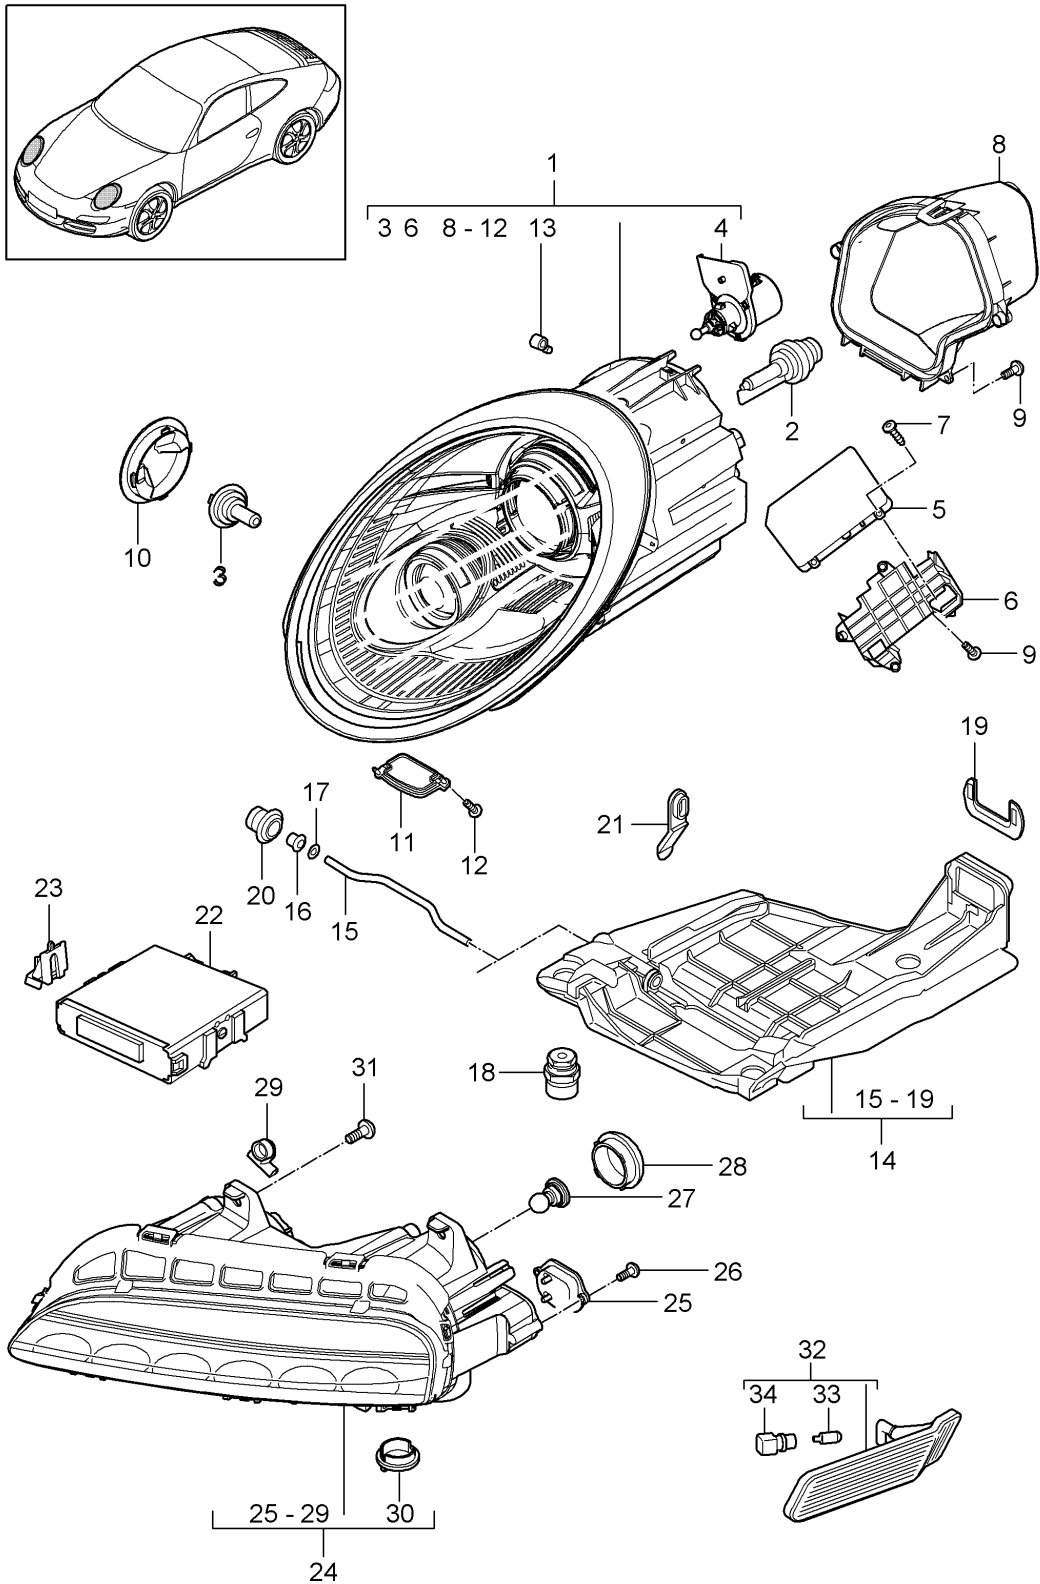

Model: 997-09

Model life 2009>>2012

Pos	Part Number	Description	Remark	Qty	Model
26	997 631 267 01	ventilation valve		2	
27	999 919 246 01	fillister hd. bolt 6,0 X 18,0		8	
28	997 631 033 02	Turn signal repeater	left	1	
(28)	997 631 034 02	Turn signal repeater	right	1	
29	999 631 138 90	bulb 5 W yellow		2	
30	997 631 133 00	Bulb holder		2	

Model: 997-09

Model life 2009>>2012