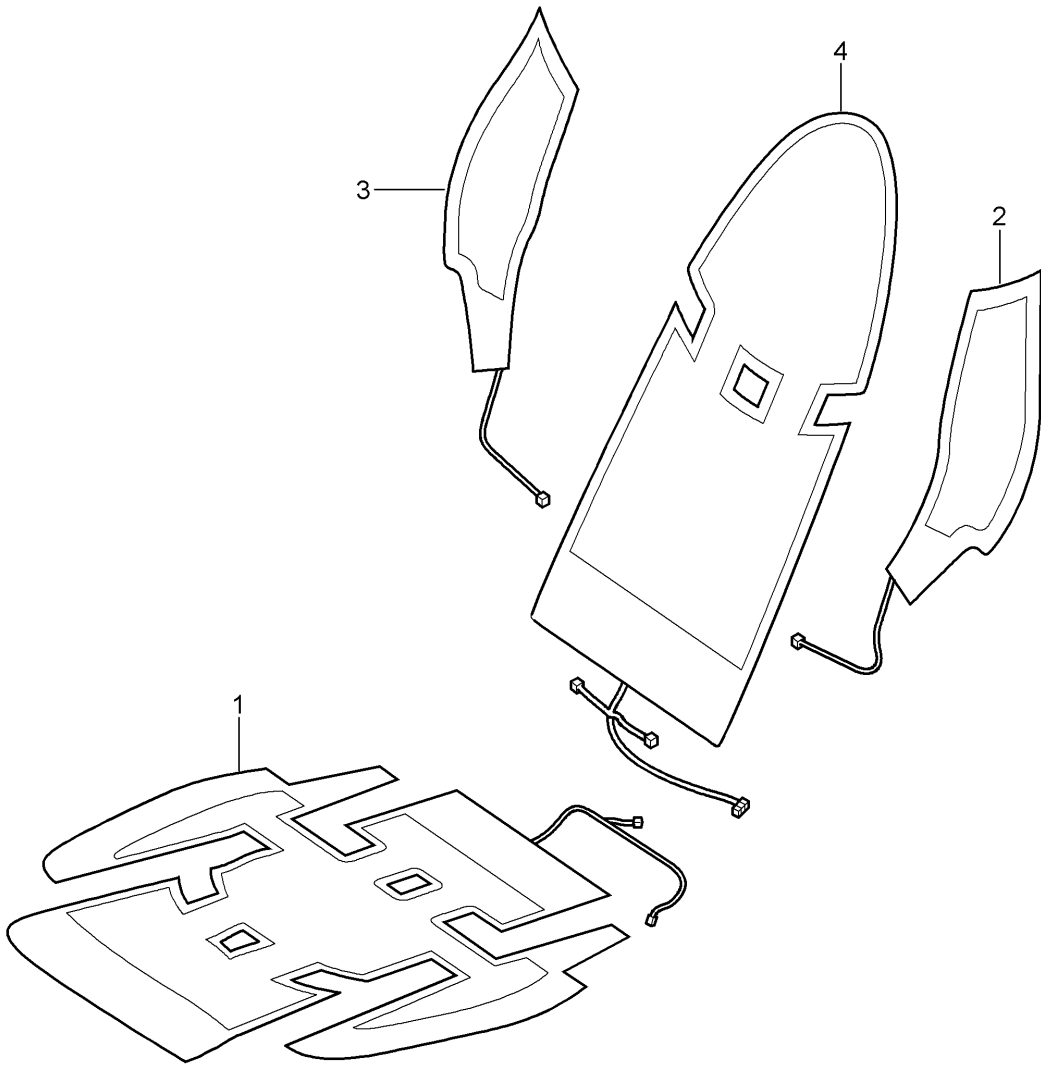

Model: 997-09

Model life 2009>>2012

Model: 997-09

Model life 2009>>2012

Pos	Part Number	Description	Remark	Qty	Model
1	997 653 105 02	heater Front seat Heating element Seat cushion Standard seat Comfort seat		2	PR:342,369, 370,437,438
(1)	997 653 105 03	Heating element Seat cushion sports seat		2	PR:342,375, 376,377,378
2	997 653 109 00	Heating element Backrest side bolster Standard seat Comfort seat	left	1	PR:342,369, 370,437,438
(2)	997 653 109 01	Heating element Backrest side bolster sports seat	left	1	PR:342,375, 376,377,378
3	997 653 110 00	Heating element Backrest side bolster Standard seat Comfort seat	right	1	PR:342,369, 370,437,438
(3)	997 653 110 01	Heating element Backrest side bolster sports seat	right	1	PR:342,375, 376,377,378
4	997 653 107 00	Heating element Backrest cushion		2	PR:342