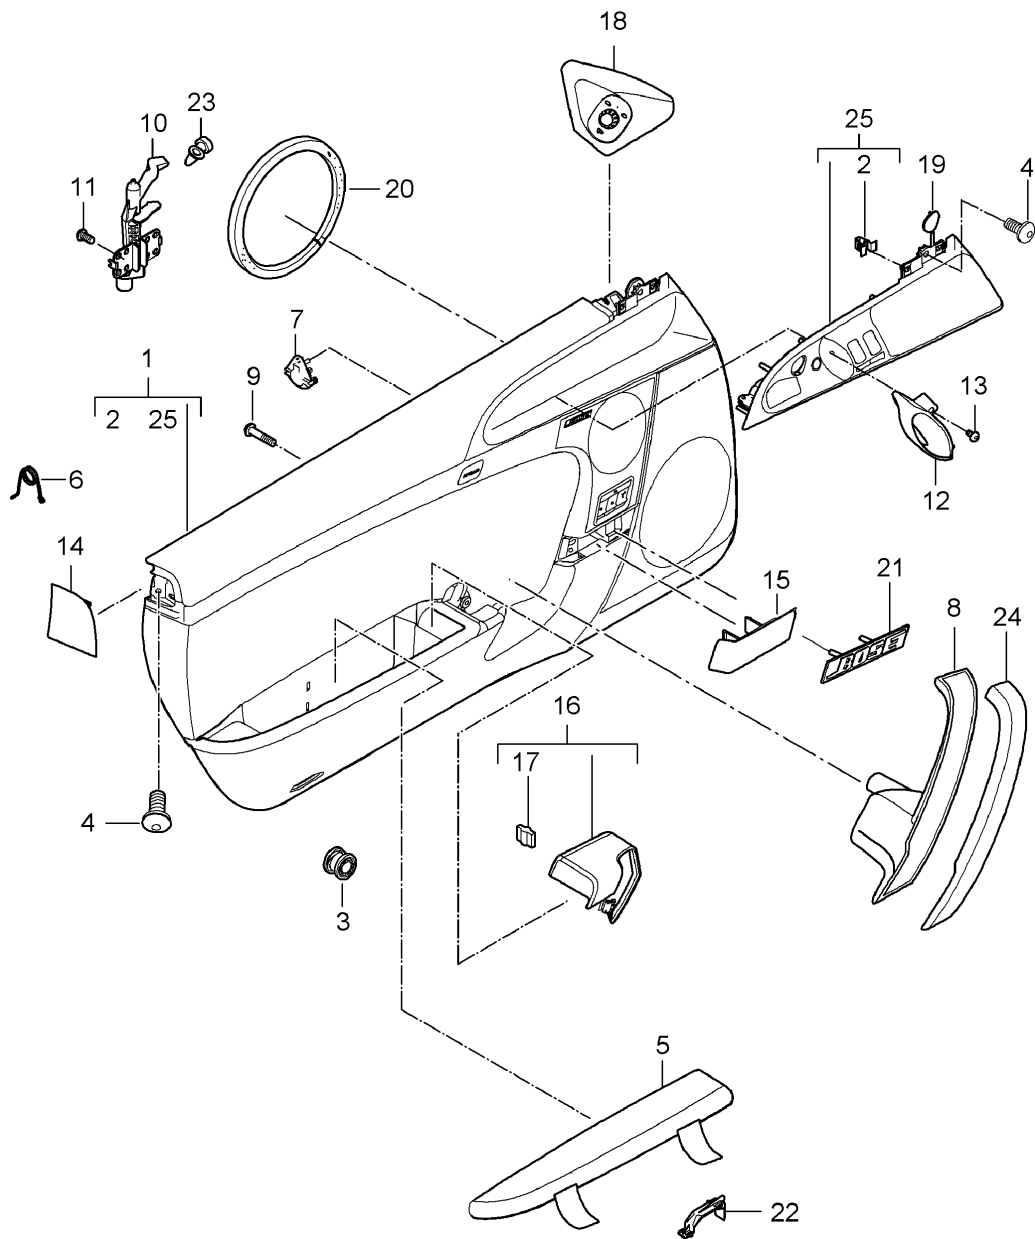

Model: 997-09 Model life 2009>>2012

Pos	Part Number	Description	Remark	Qty	Model
11	987 555 262 01 6J0 999 919 229 02	Espresso fillister hd. bolt 6,0 X 40,0 for Mount Pull handle		2	
12	997 555 381 03	Axle bearing	left	1	
(12)	997 555 382 03	Axle bearing	right	1	
13	999 919 164 09	fillister hd. bolt 5 X 12 for Mount Axle bearing		3	
15	999 919 164 09	fillister hd. bolt 5 X 12 for Mount lever Inner actuator		1	
16	997 555 683 00	Cover cap Airbag D - MJ 2010>>	left	1	PR:756
(16)	997 555 683 00 3T0 997 555 684 00	Espresso Cover cap Airbag D - MJ 2010>>	right	1	PR:756
17	997 555 684 00 3T0 997 555 643 02	Espresso Leather panel D - MJ 2010>>	left front	1	PR:756
(17)	997 555 643 02 6J0 997 555 644 02	Espresso Leather panel D - MJ 2010>>	right front	1	PR:756
20	997 555 644 02 6J0 997 555 895 00	Espresso Plastic foam strip for Bass loudspeaker		1	
21	997 645 511 00	inscription		2	PR:680
22	997 555 597 00	Distance piece Bonnet hinge		2	
23	999 702 281 41	Grommet Axle bearing		1	
24	997 555 985 15	Insert Handle liner D - MJ 2010>>	left lhd	1	PR:XTV,098, 756
(24)	997 555 985 15 6J0 997 555 986 16	Espresso Insert Handle liner D - MJ 2010>>	right rhd	1	PR:XTV,099, 756
(24)	997 555 986 16 6J0 997 555 986 15	Espresso Insert Handle liner D - MJ 2010>>	right lhd	1	PR:XTV,098, 756
(24)	997 555 986 15 6J0 997 555 985 16	Espresso Insert Handle liner D - MJ 2010>>	left rhd	1	PR:XTV,099, 756
	997 555 985 16 6J0	Espresso			

Model: 997-09

Model life 2009>>2012