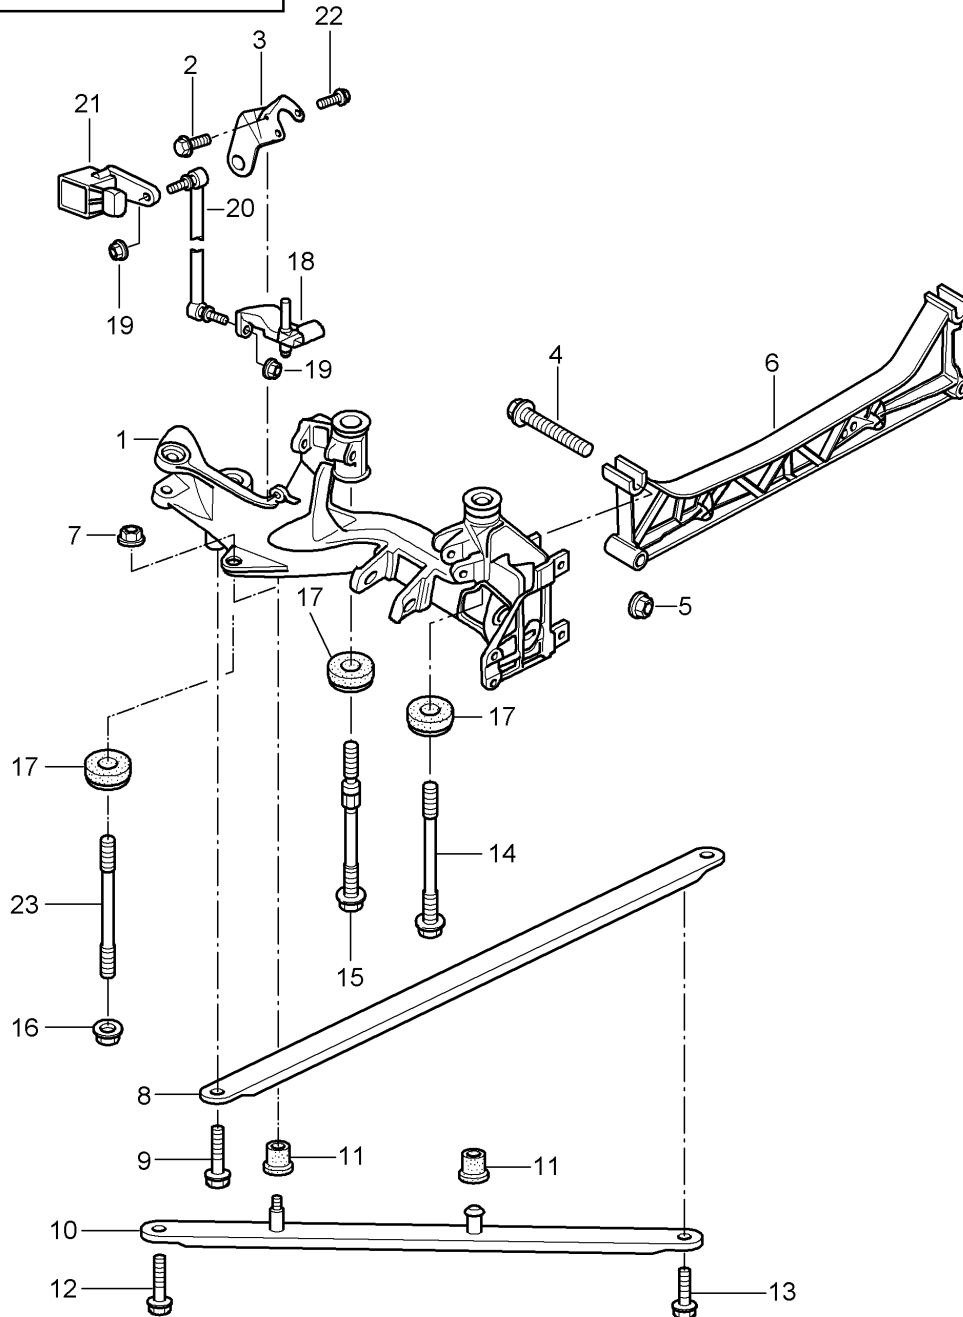

Model: 997-09

Model life 2009>>2012

Pos	Part Number	Description	Remark	Qty	Model
27	999 507 530 00	Cable holder speed sensor		2	
28	900 060 070 01	Threaded pin M6X30 Mount speed sensor D - MJ 2009>>		1	
29	900 378 135 01	Hexagon bolt M 14 X 1,5 X 75		2	

Model: 997-09

Model life 2009>>2012