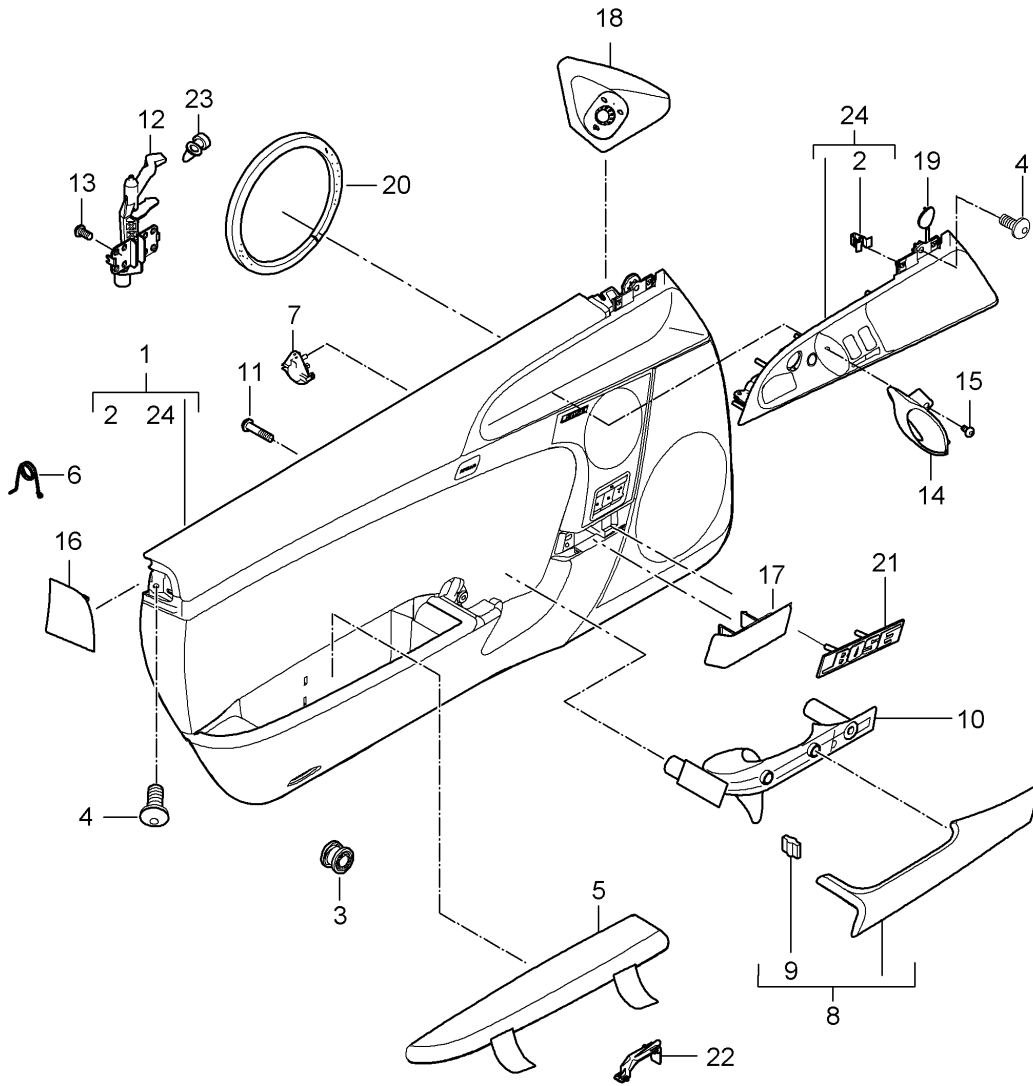

Model: 997-09

Model life 2009>>2012

Model: 997-09 Model life 2009>>2012

Pos	Part Number	Description	Remark	Qty	Model
		door panel Accessories			PR:756
(1)	997 555 983 00	D - MJ 2010>> Door panel trim (leather)	left lhd	1	PR:XTV,XVT, 537,680,756, 981,098
(1)	997 555 983 00 SCD 997 555 984 01	Espresso/Light Grey Door panel trim (leather)	right lhd	1	PR:XTV,XVT, 098,680,756, 981
(1)	997 555 984 01 SCD 997 555 984 00	D - MJ 2010>> Espresso/Light Grey Door panel trim (leather)	right rhd	1	PR:XTV,XVT, 538,680,756, 981,099
(1)	997 555 984 00 SCD 997 555 983 01	D - MJ 2010>> Espresso/Light Grey Door panel trim (leather)	left rhd	1	PR:XTV,XVT, 099,680,756, 981
2	997 555 983 01 SCD 999 507 533 02	D - MJ 2010>> Espresso/Light Grey Clamp		2	
3	955 555 243 00	8,0X 10/2,5 Retaining clip		9	
4	999 073 322 02	for door panel fillister hd. bolt M 6 X 20		5	
5	997 555 221 03	for Mount door panel Cover	left	1	PR:756,981
(5)	997 555 221 03 SCA 997 555 222 03	Stowage compartment D - MJ 2010>> Espresso Cover	right	1	PR:756,981
6	997 555 222 03 SCA 997 555 833 00	Stowage compartment D - MJ 2010>> Espresso Leg spring	left	1	
(6)	997 555 834 00	for Cover Stowage compartment Leg spring	right	1	
7	997 555 841 00	for Cover Stowage compartment Damper		1	
8	997 555 271 03	Stowage compartment Pull handle Upper part	left	1	PR:756
(8)	997 555 271 03 SCA 997 555 272 03	D - MJ 2010>> Espresso Pull handle Upper part	right	1	PR:756
9	997 555 272 03 SCA 999 591 380 01	D - MJ 2010>> Espresso Cable fastener		4	
10	987 555 261 01	Pull handle Lower part	left	1	PR:756
(10)	987 555 261 01 6J0 987 555 262 01	D - MJ 2010>> Espresso Pull handle Lower part	right	1	PR:756
		D - MJ 2010>>			