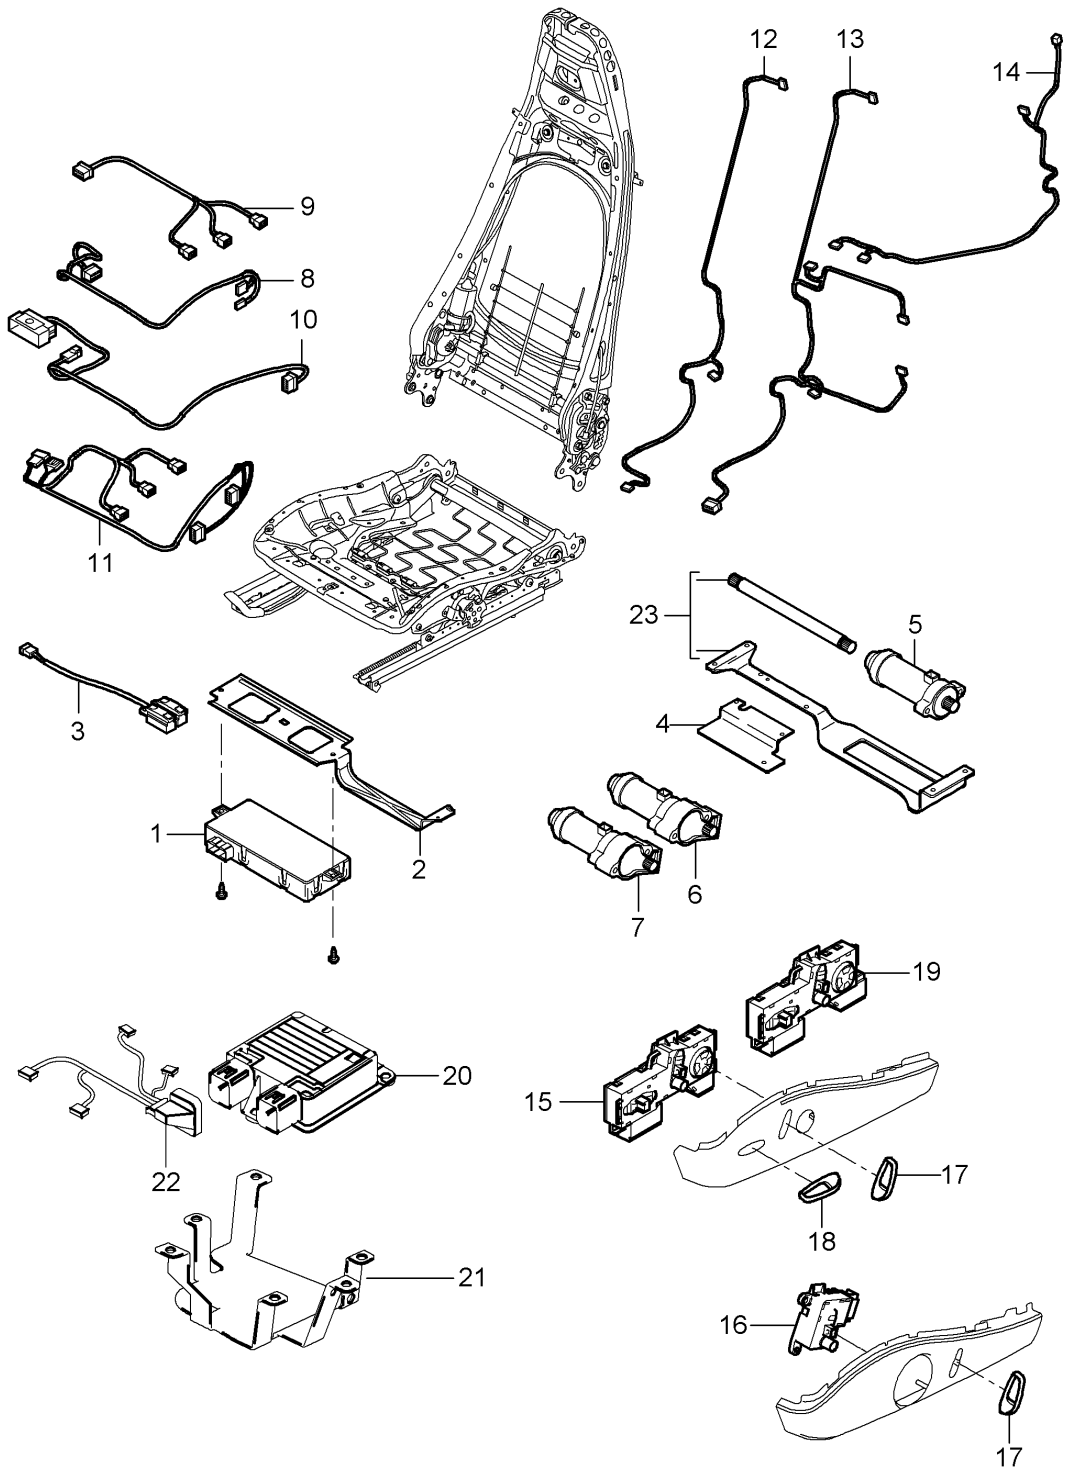

Model: 997-09

Model life 2009>>2012

Pos	Part Number	Description	Remark	Qty	Model
(1)	997 521 547 00	Cushion carrier Frame Seat surface sports seat Frame	left inner	1	PR:376,378
1	997 521 548 00	Frame	right inner	1	PR:375,377
2	997 521 545 00	Frame	left outer	1	PR:375,377
(2)	997 521 546 00	Frame	right outer	1	PR:376,378
(2)	997 521 546 01	Frame	right outer	1	PR:376,378, 560
3	997 521 519 00	Support plate Seat cushion	left	1	PR:377,378
4	997 521 520 00	Support plate Seat cushion	right	1	PR:377,378

Model: 997-09

Model life 2009>>2012