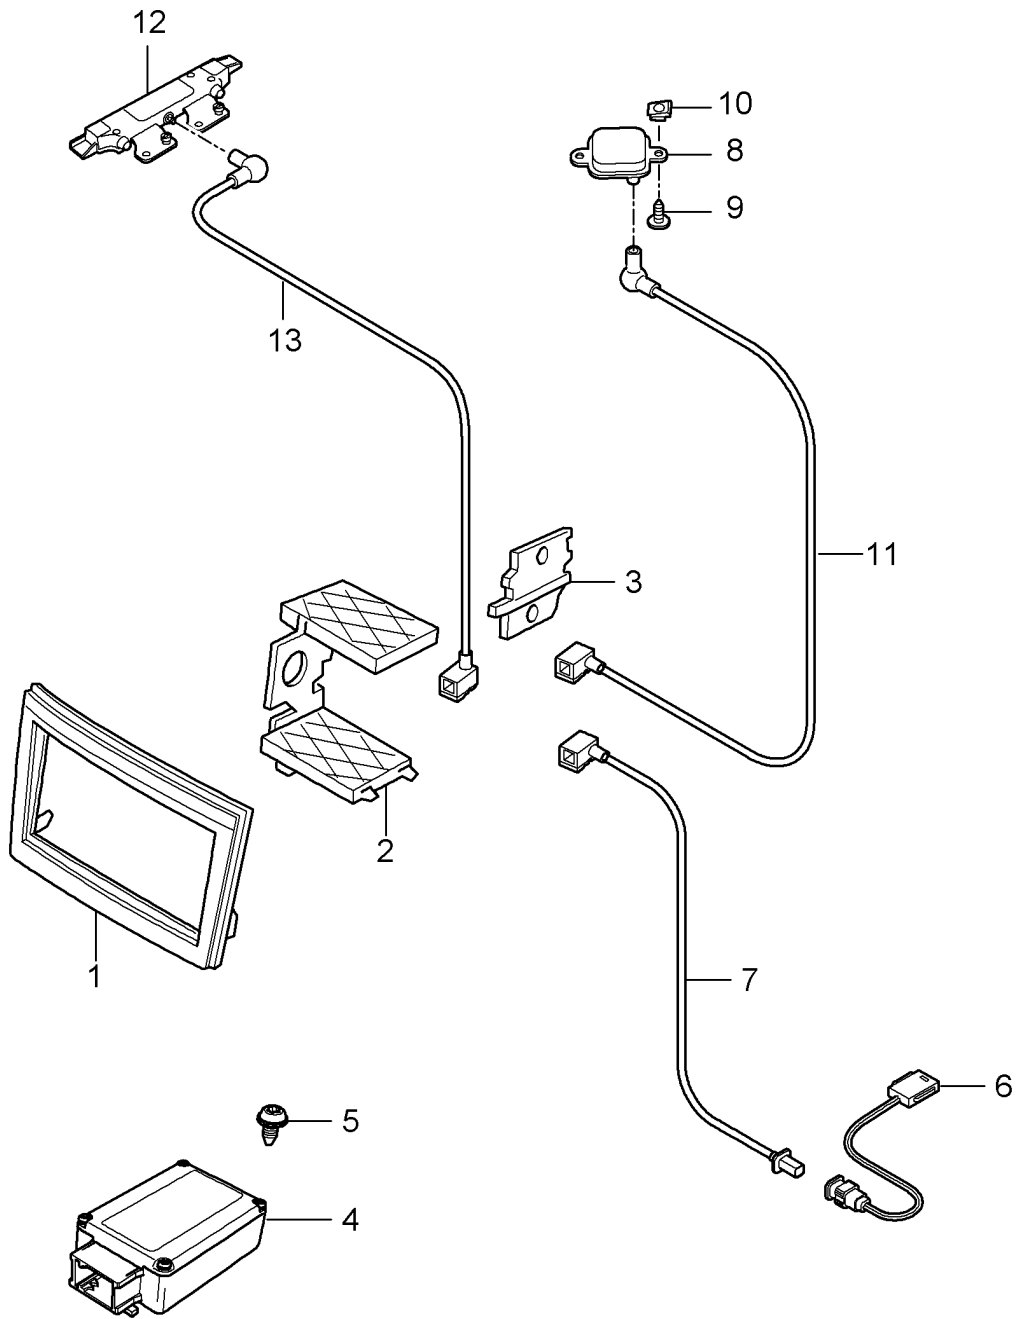

Model: 997-09

Model life 2009>>2012

Model: 997-09 Model life 2009>>2012

Pos	Part Number	Description	Remark	Qty	Model
		Preparation Navigation system Japan			PR:675
1	997 642 913 00	Front frame		1	PR:675
	997 642 913 00 A05	Matt black			
2	997 642 905 00	Bracket		2	PR:675
3	997 642 907 00	Guide rail		2	PR:675
-	997 642 329 00	Bracket		1	PR:675
	997 642 329 00 1E0	Black Card reader Glove box			
-	999 073 240 01	Screw M 4 X 10 for Bracket Card reader Glove box		2	PR:675
4	997 642 915 01	Adapter - CAN - D - MJ 2009>> - MJ 2009 Discontinued part		1	PR:675
4	997 642 127 00	Adapter - CAN -		1	PR:675
5	999 591 941 40	Spreader rivet		1	PR:675
6	997 646 309 00	microphone		1	PR:675
-	997 610 233 01	Cable guide microphone		1	PR:675
7	997 612 075 75	Connecting line microphone		1	PR:675
(7)	997 612 046 25	Control panel Connecting line Card reader TV Control panel		1	PR:675
8	997 642 105 00	Aerial Navigation system		1	PR:675
9	999 073 210 00	panel screw 4,8 X 13		1	PR:675
10	999 507 441 01	panel nut 4,8		1	PR:675
11	997 612 079 75	Aerial connection line Navigation system		1	PR:675
12	997 647 109 00	Control panel Aerial amplifier	left	1	PR:675
(12)	997 647 110 00	Aerial amplifier	right	1	PR:675
13	997 612 076 25	Connecting line Aerial amplifier Control panel	left	1	PR:675
(13)	997 612 077 25	Radio unit Connecting line Aerial amplifier Control panel	left	1	PR:675
(13)	997 612 078 25	TV Connecting line Aerial amplifier Control panel	right lhd	1	PR:675,098
(13)	997 612 078 75	TV Connecting line Aerial amplifier Control panel	right rhd	1	PR:675,099
(13)	997 612 047 25	TV Aerial connection line - VICS BEACON -		1	PR:675