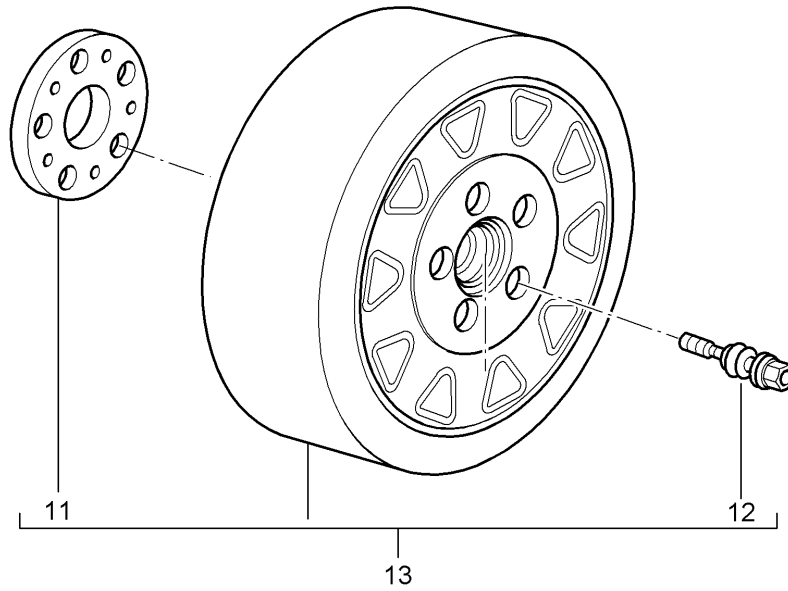

Model: 997-09

Model life 2009>>2012

Model: 997-09 Model life 2009>>2012

Pos	Part Number	Description	Remark	Qty	Model
		Wheels Central locking			PR:422 CARRERA GTS 4 GTS
1	997 364 157 06	Alloy wheel with central locking	front	2	
	997 364 157 06 041	Black 8,5 J X 19 ET 56			
1	997 362 157 06	Alloy wheel 8,5 J X 19 ET 56 for winter use Paint modify in workshop	front	2	
(1)	997 364 163 04	Alloy wheel with central locking	rear	2	
	997 364 163 04 041	Black 11 J X 19 ET 51			
1	997 362 163 04	Alloy wheel 11 J X 19 ET 51 for winter use Paint modify in workshop	rear	2	
2	999 707 012 40	O-ring 37 X 2,5 N		4	
3	997 341 251 04	Locking mechanism		4	
4	999 707 648 40	O-ring 92,00 X 3,5		4	
5	997 361 081 06	Wheel bolt		4	
6	999 701 045 40	O-ring 32 X 2,0 N		4	
7	997 361 207 03	Hub cap		4	
8	997 361 405 00	Balancer weight (self-adhesive) 5.G.		X	
(8)	997 361 410 00	Balancer weight (self-adhesive) 10 G.		X	
(8)	997 361 415 00	Balancer weight (self-adhesive) 15 G.		X	
(8)	997 361 420 00	Balancer weight (self-adhesive) 20 G.		X	
(8)	997 361 425 00	Balancer weight (self-adhesive) 25 G.		X	
(8)	997 361 430 00	Balancer weight (self-adhesive) 30 G.		X	
(8)	997 361 435 00	Balancer weight (self-adhesive) 35 G.		X	
(8)	997 361 440 00	Balancer weight (self-adhesive) 40 G.		X	
(8)	997 361 445 00	Balancer weight (self-adhesive) 45 G.		X	
(8)	997 361 450 00	Balancer weight (self-adhesive)		X	