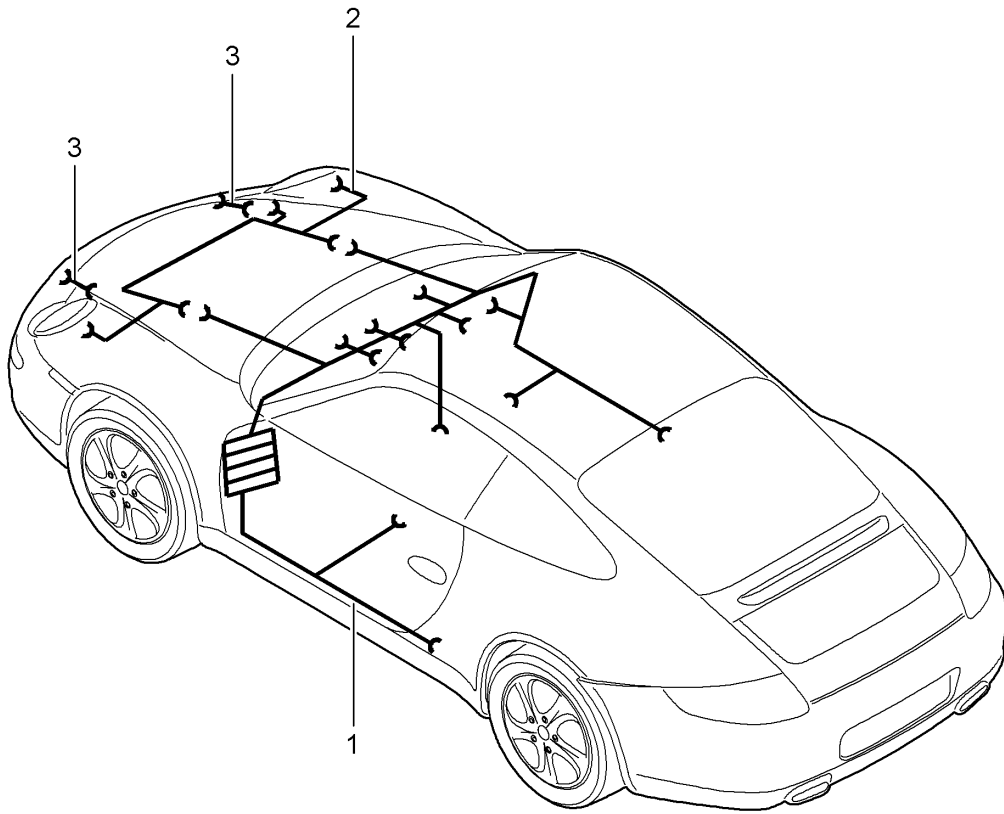

Model: 997-09

Model life 2009>>2012

Model: 997-09 Model life 2009>>2012

Pos	Part Number	Description	Remark	Qty	Model
1	997 612 903 00	Wiring looms Passenger compartment FRONT luggage compartment Trim Airbag Seat belt tensioner repair kits Shock absorbers anti-locking brake syst. -abs- brake pad wear display Front axle	front	1	
1	997 612 914 00	Wire set Passenger compartment Vehicle Ident. No. Indicate		1	PR:XES
-	996 610 120 01	Wire set Lighting Sill trim strip		1	
-	999 651 302 40	Bracket Socket Diagnostic connector Retaining clip		X	
-	999 651 284 40	Wire set Passenger compartment Sill Retaining clip		X	
2	997 612 521 25	Wire set Passenger compartment Sill		1	PR:601
2	997 612 521 26	FRONT luggage compartment D >> - 30.04.2010		1	PR:601
(2)	997 612 522 25	Wire set FRONT luggage compartment F >> 99-AS700 695 F >> 99-AS735 479 F >> 99-AS711 810 F >> 99-AS746 477		1	CARRERA 2/2S
2	997 612 522 25	Wire set FRONT luggage compartment D >> - 30.04.2010		1	PR:603 PR:603
2	997 612 522 26	Wire set FRONT luggage compartment D - 01.05.2010>>		1	PR:603
(2)	997 612 522 75	Wire set FRONT luggage compartment D - MJ 2009>> - MJ 2009 Discontinued part		1	CARRERA 4/4S PR:603
2	997 612 522 76	Wire set FRONT luggage compartment D >> - 30.04.2010		1	PR:603
(2)	997 612 522 78	Wire set FRONT luggage compartment D - 01.05.2010>>		1	PR:603
-	997 610 215 01	Cable guide for Sensor Airbag		2	
3	997 612 501 25	Wire set	front	2