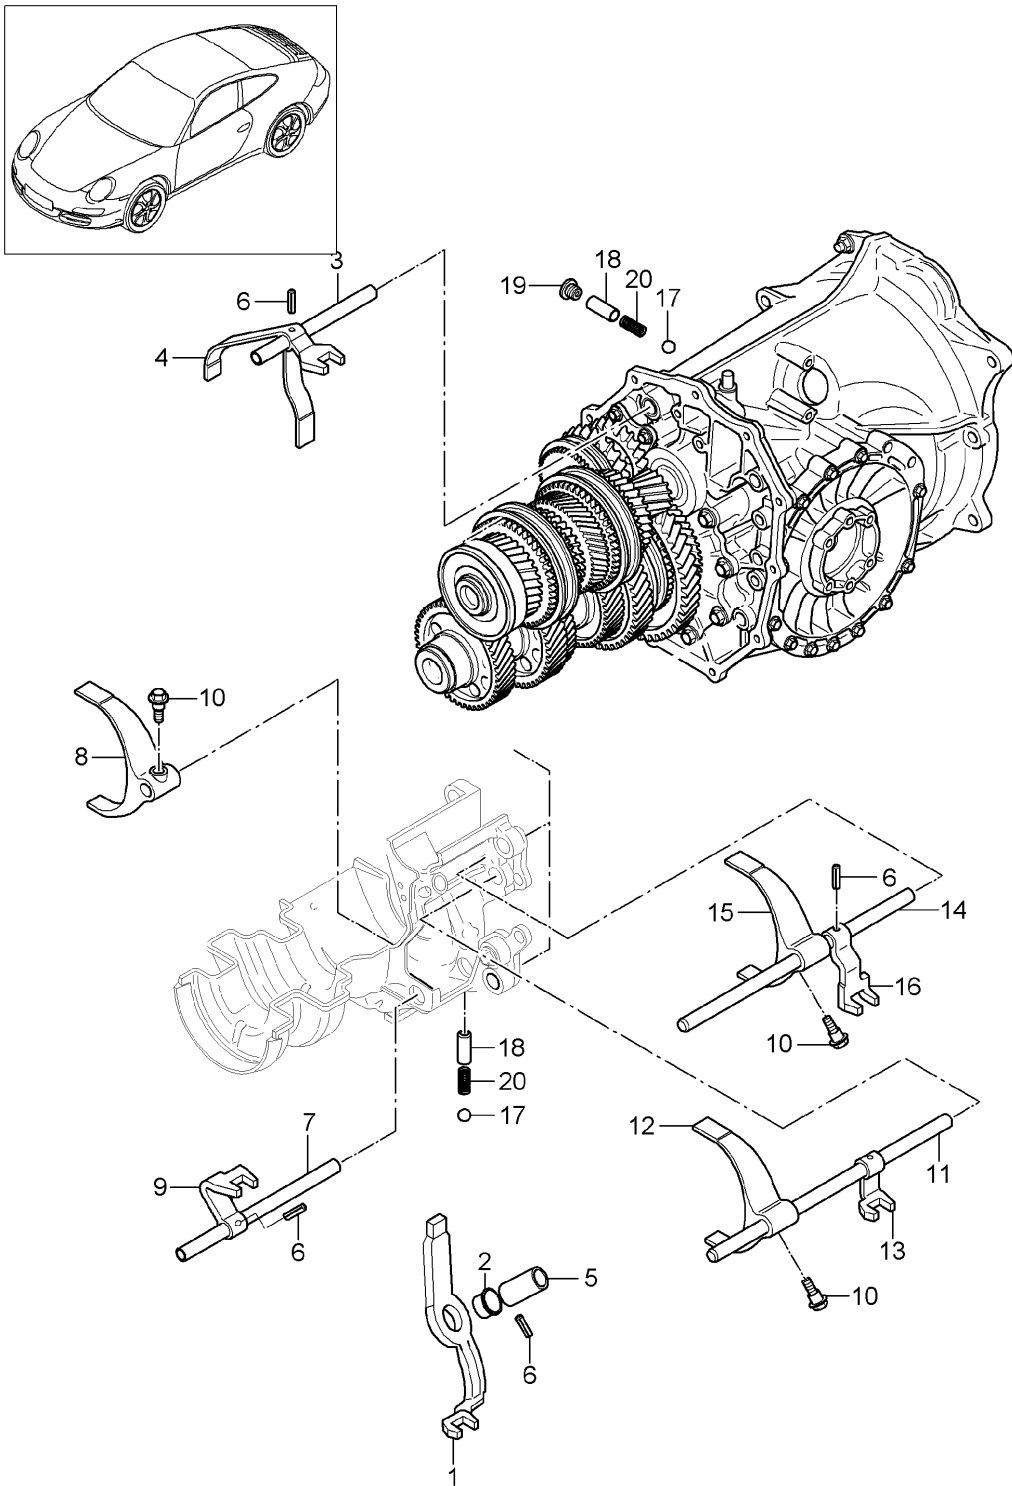

Model: 997-09

Model life 2009>>2012

Pos	Part Number	Description	Remark	Qty	Model
1		gears and shafts guiding plate Retaining plate see illustration:	303-003		G9705,G9735
2	997 302 810 00	Screw		8	
3	997 302 163 00	1 set shims Retaining plate		1	
4	997 307 020 00	Capsule gear set		1	
5	997 307 250 00	plate		1	
7	997 307 806 01	Hexagon bolt		2	
8	997 302 236 00	Retaining plate		1	
9	997 302 237 00	Screw		2	
10	997 307 010 00	Oil guide plate Input shaft		1	
11	997 307 801 00	Hexagon bolt guiding plate		3	
12	997 307 101 00	Oil guide plate Output shaft		1	
13	997 307 102 00	Oil guide plate		1	
14	997 307 804 05	Hexagon bolt		2	
15	997 307 805 00	Hexagon bolt		2	
16	997 307 802 00	dowel sleeve		2	
17	997 301 803 00	Hexagon bolt		2	
18	997 307 030 00	Magnet		1	

Model: 997-09

Model life 2009>>2012