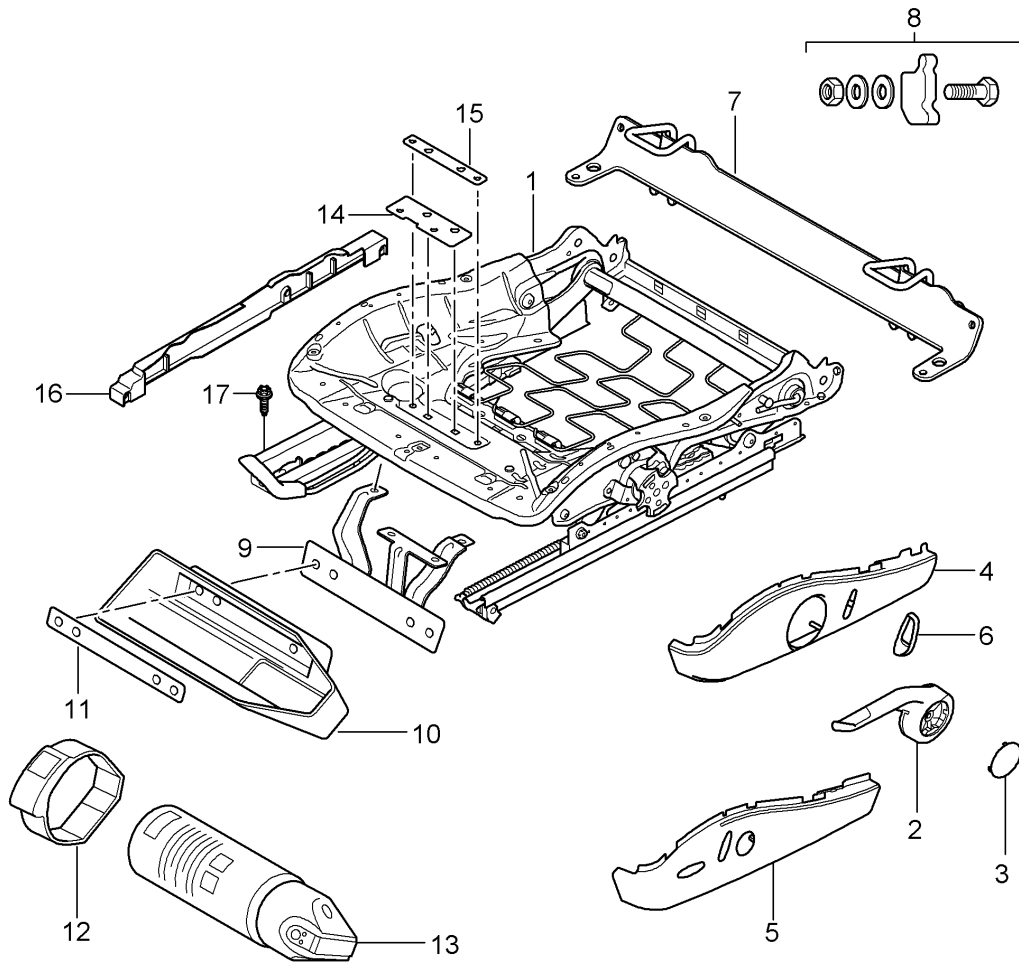

Model: 997-09

Model life 2009>>2012