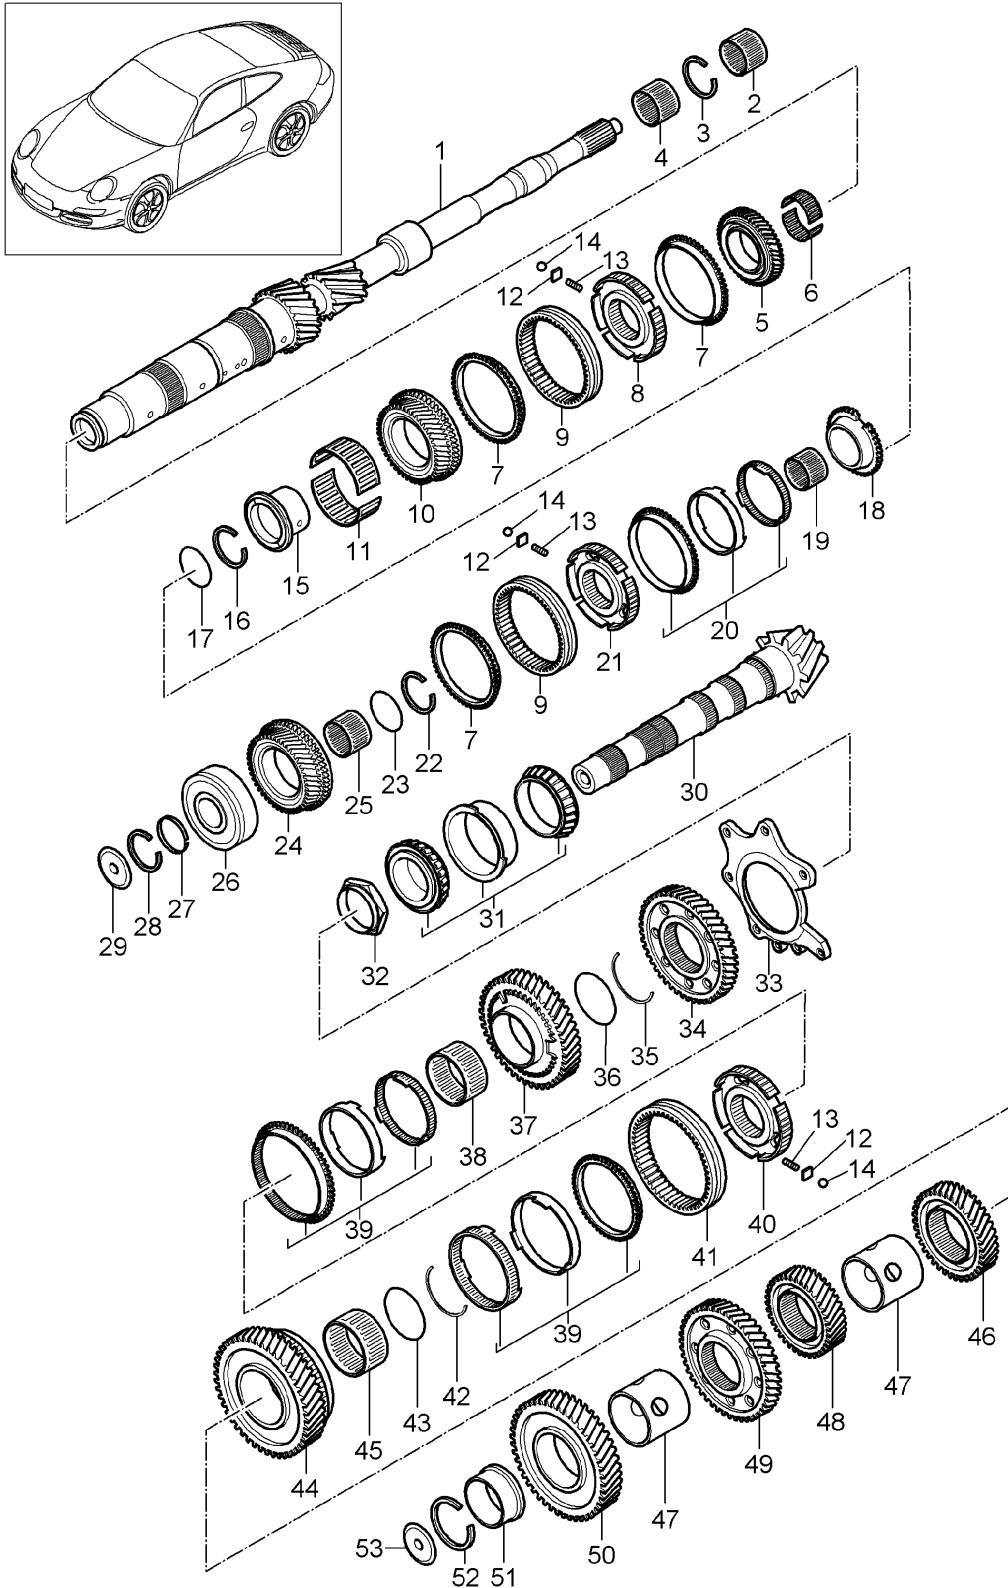

Model: 997-09

Model life 2009>>2012

Model: 997-09

Model life 2009>>2012

Pos	Part Number	Description	Remark	Qty	Model
1		gears and shafts Input shaft			G9705,G9735
2	997 302 808 00	see illustration: needle bearing for drive shaft	303-000	1	
3	997 302 931 00	1 set circlips		1	
4	997 302 801 00	Taper roller bearing		1	
5		Loose gear wheel 5th gear			
6	997 302 925 00	see illustration: Set needle bearing - 5th gear	303-000	1	
7	997 304 211 02	synchronizer ring 4-speed 5-speed 6th gear		3	
8	997 304 221 01	Guide sleeve 5th and 6th gear		1	
9	997 304 231 00	Shift collar		2	
10		Loose gear wheel 6th gear			
11	997 302 926 00	see illustration: Set needle bearing - 6th gear	303-000	1	
12	997 304 251 00	Follower		9	
13	997 304 261 00	Pressure spring		12	
14	997 304 271 00	ball		9	
15	997 302 266 00	inner ring 5th and 6th gear		1	
16	997 302 932 00	1 set circlips		1	
17	997 302 233 00	Spacer ring 3rd gear		1	
18	997 302 083 05	Loose gear wheel 3rd gear		1	
19	997 302 923 00	see illustration: Set needle bearing - 3rd gear	303-000	1	
20	997 304 611 05	Set synchronizer ring 3rd gear		1	
21	997 304 221 00	Guide sleeve 3. + 4.GANG		1	
22	997 302 933 00	1 set circlips 4th speed		1	
23	997 302 234 00	Spacer ring 4th speed		1	
24	997 302 084 00	Loose gear wheel 4th speed		1	
25	997 302 924 00	see illustration: Set needle bearing - 4th speed	303-000	1	
26	997 302 802 00	Taper roller bearing		1	
27	997 301 902 00	Set snap ring		1	
28	997 302 934 00	1 set circlips		1	
29	997 307 107 05	Cover Oil duct		1	
30		Pinion shaft see illustration:	303-000		