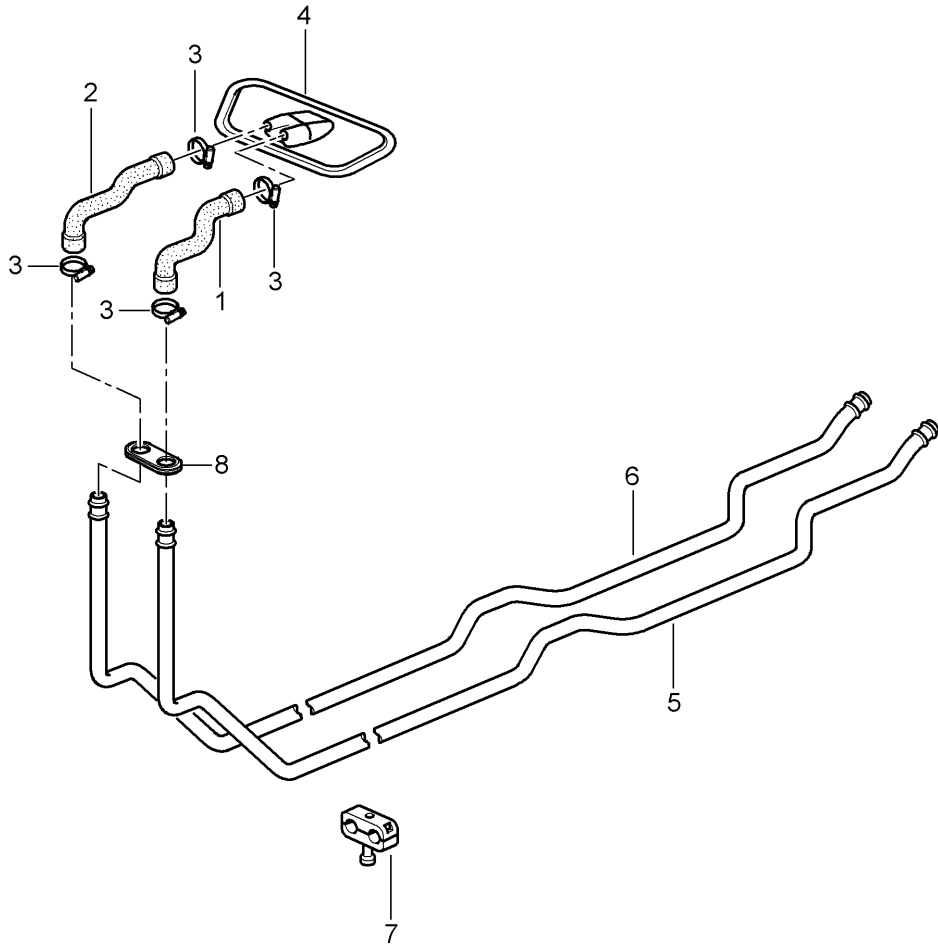

Model: 997-09

Model life 2009>>2012

Model: 997-09

Model life 2009>>2012

Pos	Part Number	Description	Remark	Qty	Model
1	997 572 553 00	Heating system 1 Feed line return line Heating hose	lhd	1	PR:098
(1)	997 572 553 01	Intake Heating hose	rhd	1	PR:099
2	997 572 555 00	Intake Heating hose	lhd	1	PR:098
(2)	997 572 555 01	Return line Heating hose	rhd	1	PR:099
3	999 512 603 09	Hose clamp		4	
4	996 572 263 02	Seal	lhd	1	PR:098
(4)	996 572 263 03	Seal	rhd	1	PR:099
5	997 572 681 00	Heater pipeline Supply		1	
6	997 572 683 00	Discontinued part Heater pipeline Return line Discontinued part		1	
-	996 572 785 00	Distance piece		X	
7	999 511 230 40	Cable holder		4	
-	999 511 232 41	Rubber bush		4	
8	996 572 765 02	Grommet		1