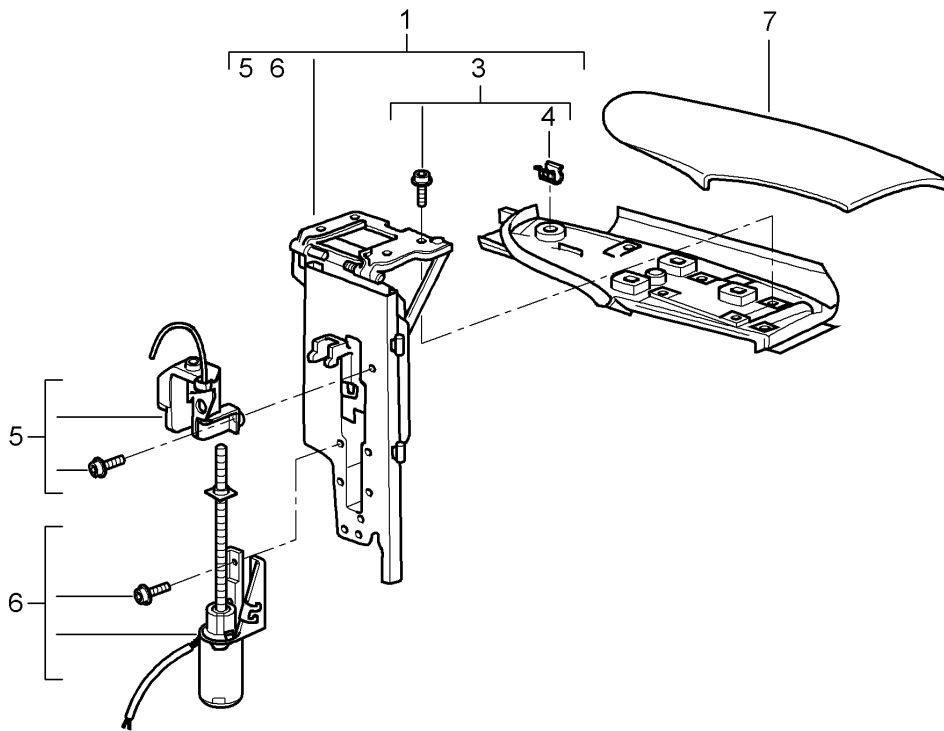

Model: 997-09

Model life 2009>>2012

Model: 997-09

Model life 2009>>2012

Pos	Part Number	Description	Remark	Qty	Model
		Flap	side		
		Folding top			
1	996 561 175 01	Flap for soft top box	left	1	
(1)	996 561 176 01	Flap for soft top box	right	1	
3	996 561 625 00	Lower part	left	1	
(3)	996 561 626 00	Lower part	right	1	
4	999 507 533 02	Clamp		X	
5	996 561 685 00	Micro switch	left	1	
(5)	996 561 686 00	Micro switch	right	1	
6	996 561 675 00	Driving mechanism	left	1	
(6)	996 561 676 00	Driving mechanism	right	1	
7		see illustration:	807-007	1	