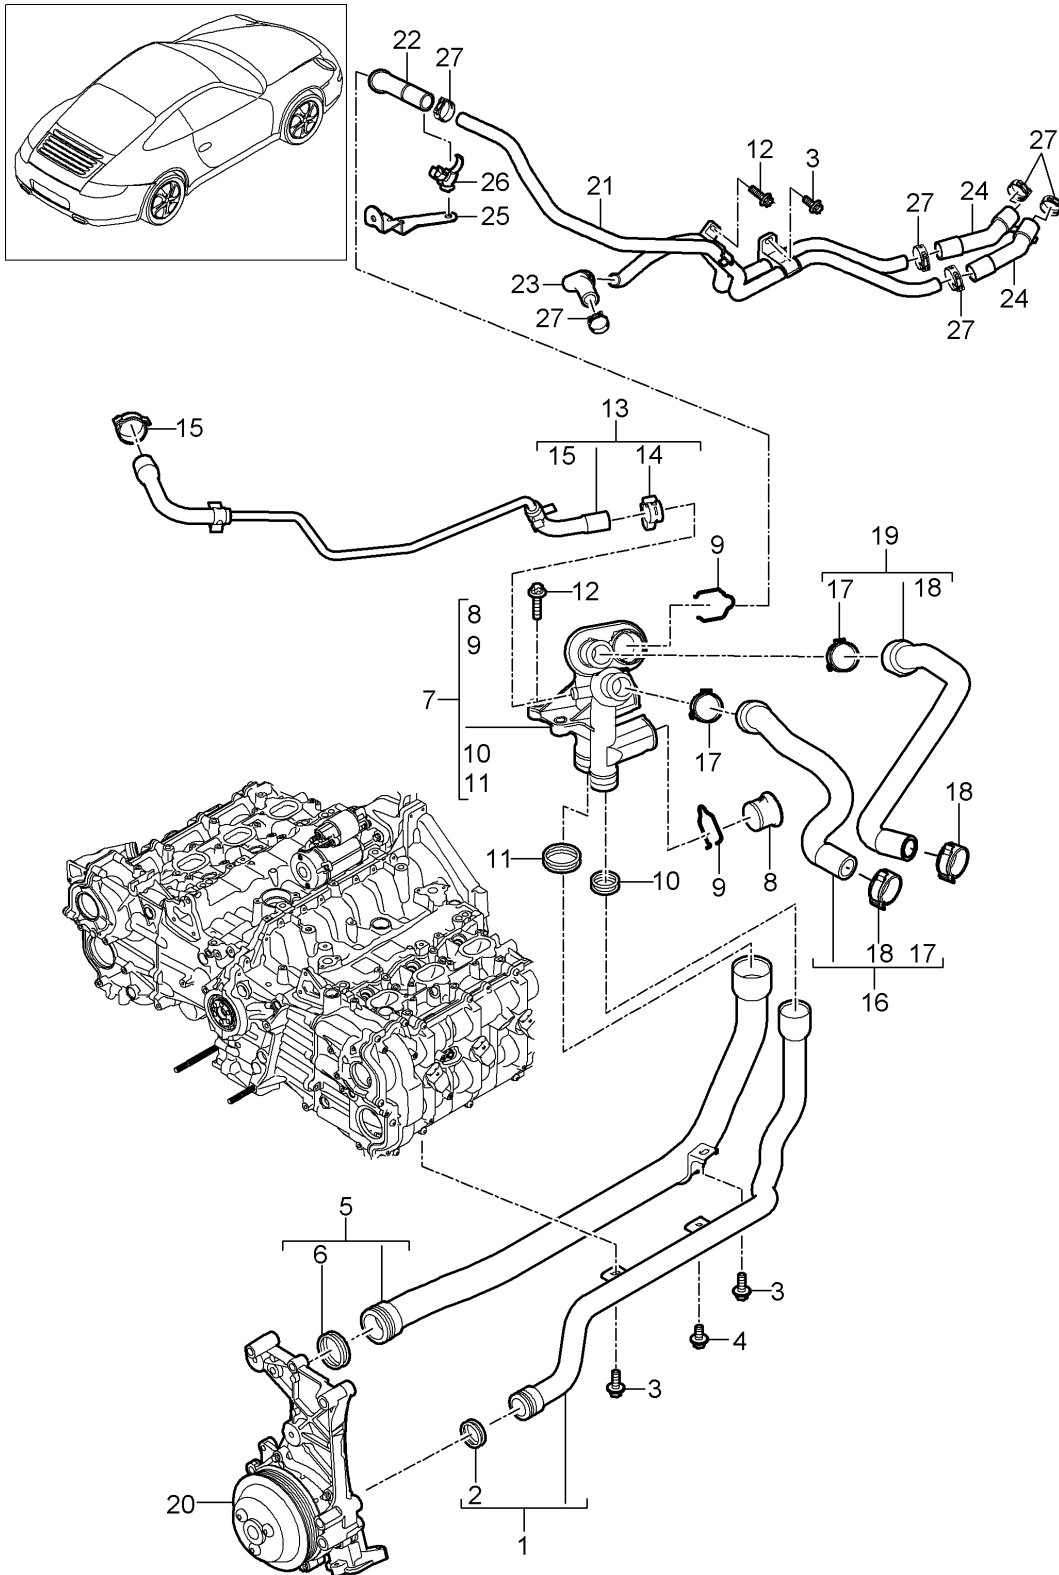

Model: 997-09

Model life 2009>>2012

Model: 997-09 Model life 2009>>2012

Pos	Part Number	Description	Remark	Qty	Model
1	9A1 106 620 01	Connection Water pipe Water pipe		1	
2	999 707 517 40	Intake O-ring 22 X 3		4	
3	900 385 009 01	Torx screw M6 X 16		4	
4	900 385 041 01	Torx screw M6 X 12		1	
5	9A1 106 625 01	Water pipe Return line		1	
6	999 707 589 40	O-ring 31 X 3		4	
7	9A1 106 010 00	Connection Discontinued part		1	
(7)	9A1 106 010 01	Connection Discontinued part		1	
(7)	9A1 106 010 02	Connection		1	
8	9A1 106 546 00	Bungs		3	
8	0PB 121 099	Bungs		3	
-	999 707 590 40	O-ring 21,35 x 3,0		X	
9	997 106 802 04	Spring clip		3	
10	999 707 517 40	O-ring 22 X 3		2	
11	999 707 589 40	O-ring 31 X 3		2	
12	900 385 072 01	Torx screw M6 X 25		3	
13	9A1 106 549 01	Breather line		1	
14	999 512 699 01	Hose clamp 18 X 12		1	
		with:			
15	999 512 741 01	Clip Hose clamp 19 X 12		1	
16	9A1 106 610 01	Water hose Intake		1	
(16)	9A1 106 610 02	D >> - MJ 2010 Water hose Intake M >> C 04188 M >> C 02308		1	A101,A102
(16)	9A1 106 611 00	D - MJ 2011>> Water hose Intake M C 04189 >> M C 02309 >>		1	A101,A102
17	999 512 608 09	Hose clamp 32 X 12		1	
		only in conj. with:			
(17)	999 512 662 09	9A1.106.610.01 9A1.106.615.00 Hose clamp 32 X 12		1	
		only in conj. with:			
18	999 512 589 09	9A1.106.610.02 9A1.106.615.01 9A1.106.611.00 Hose clamp 25 X 12		2	
		only in conj. with: