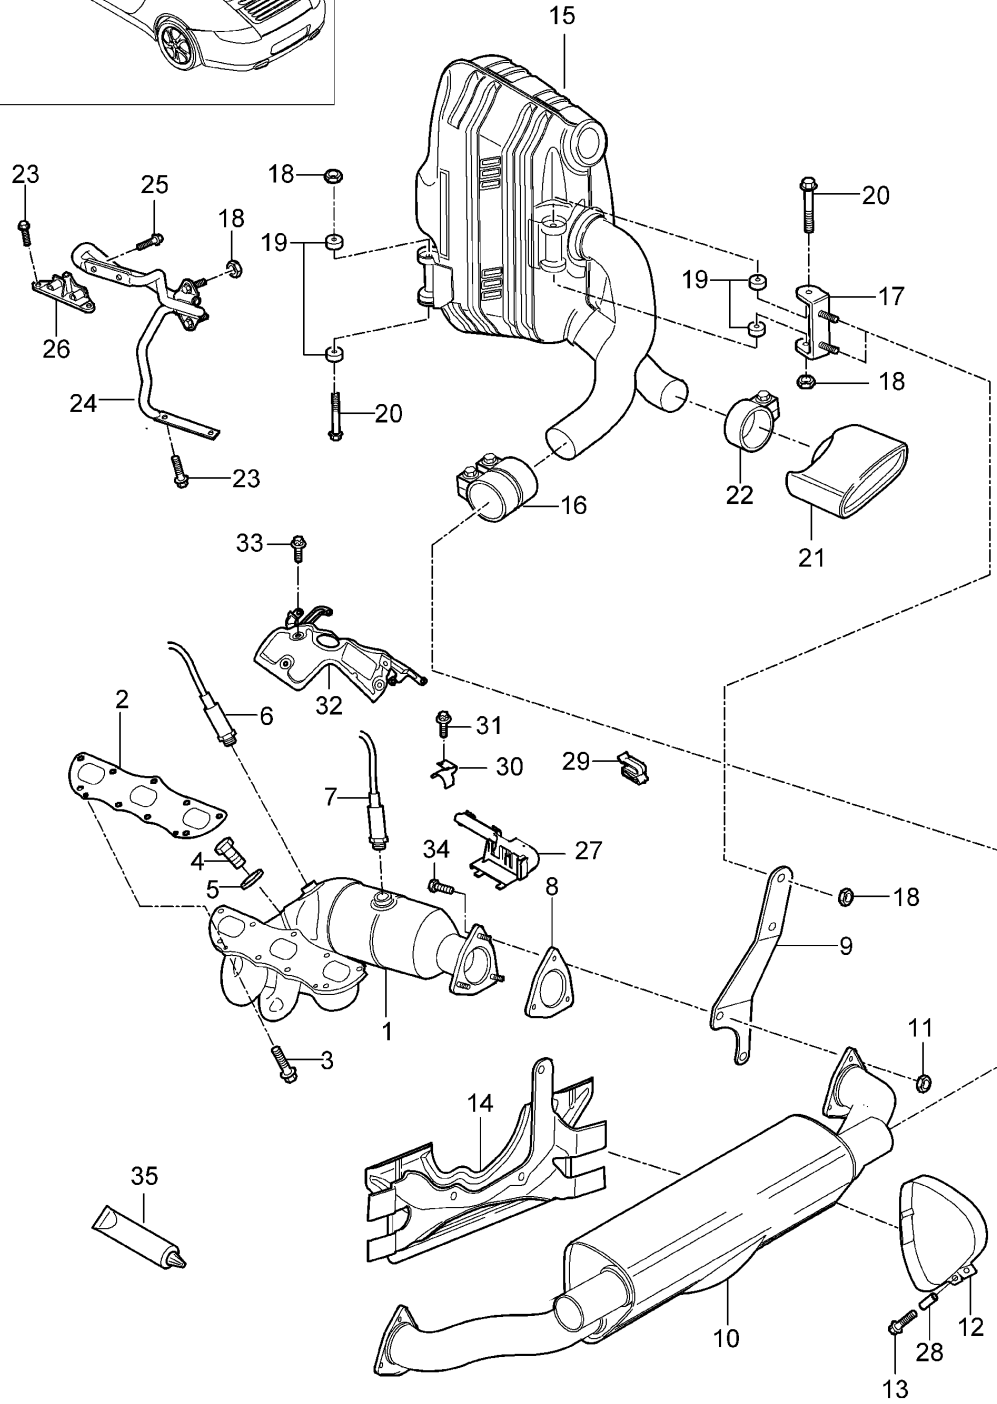

Model: 997-09

Model life 2009>>2012

Pos	Part Number	Description	Remark	Qty	Model
1	997 201 221 01	Activated charcoal container Activated charcoal container (complete)		1	
2	997 201 251 06	Breather line Fuel tank for Activated charcoal container		1	CARRERA 2
2	997 201 251 01	Breather line Fuel tank for Activated charcoal container		1	CARRERA 4
3	999 702 221 40	Grommet		2	
4	999 084 629 01	Hexagon nut M 6		1	
5	999 507 543 02	Clip 2,00 - 3,00		1	
6		Purge-air line see illustration:	front 201-005	1	

Model: 997-09

Model life 2009>>2012