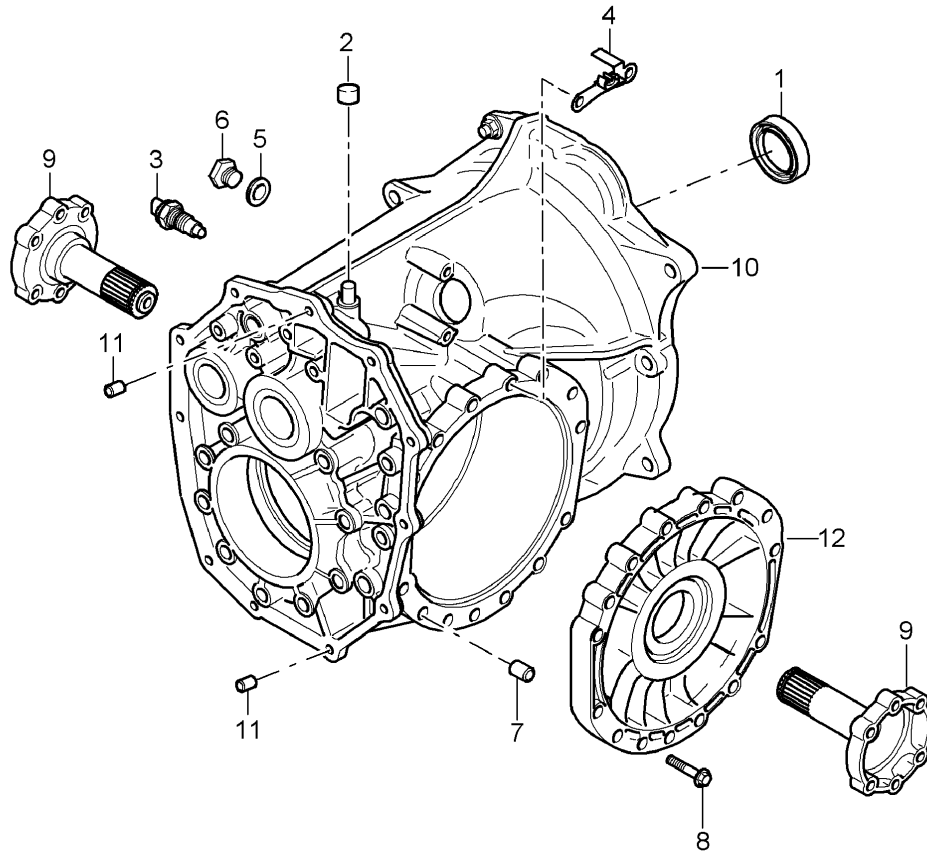

Model: 997-09

Model life 2009>>2012

Model: 997-09

Model life 2009>>2012

Pos	Part Number	Description	Remark	Qty	Model
		Manual gearbox			G9705, G9735
		Individual parts			
1	997 302 807 00	Shaft oil seal		1	
2	997 301 071 05	breather assy.		1	
3	997 613 180 01	Reverse light switch		1	
4	997 423 777 00	Bracket		1	
5	997 301 808 00	seal ring		1	
6	997 301 807 00	sealing plug		1	
7	997 301 802 00	Cylinder pin		2	
8	997 301 804 00	Hexagon bolt		14	
9	997 332 209 05	Drive flange		2	
10	997 301 010 05	Gear housing	front	1	
11	997 301 801 00	Cylinder pin	lower	2	
12	997 301 012 00	Gearbox cover		1	
-		Shaft oil seal			
		see illustration:	305-000