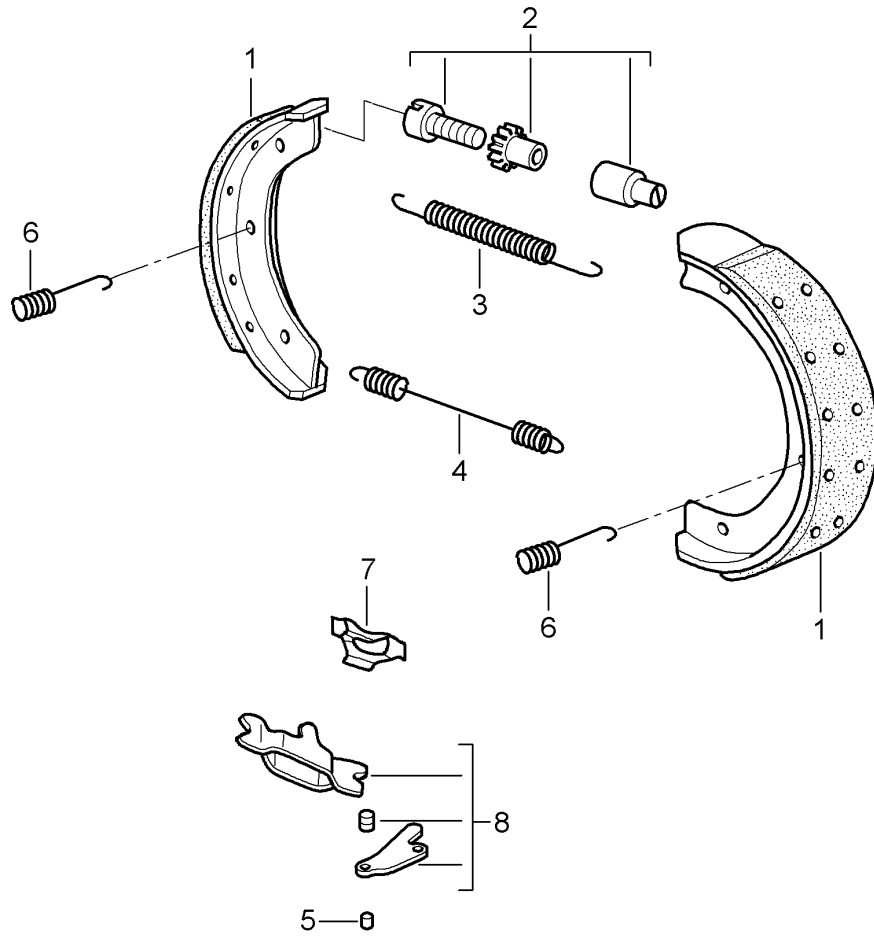

Model: 997-09

Model life 2009>>2012

Model: 997-09

Model life 2009>>2012

Pos	Part Number	Description	Remark	Qty	Model
1	997 352 993 02	handbrake Brake shoe 1 set		1	
2	993 352 071 00	adjustment screw Discontinued part		2	
(2)	298 609 723	adjustment screw		2	
3	997 352 721 01	tension spring Short Discontinued part		2	
(3)	298 609 717	tension spring Short		2	
4	997 352 723 02	tension spring Long		2	
5	993 352 737 00	Pin		2	
6	997 352 741 02	Pressure spring Discontinued part		4	
(6)	298 609 583	Pressure spring		4	
7	997 352 807 00	Support panel		2	
8	928 352 090 01	Push-button lock (complete)		2	