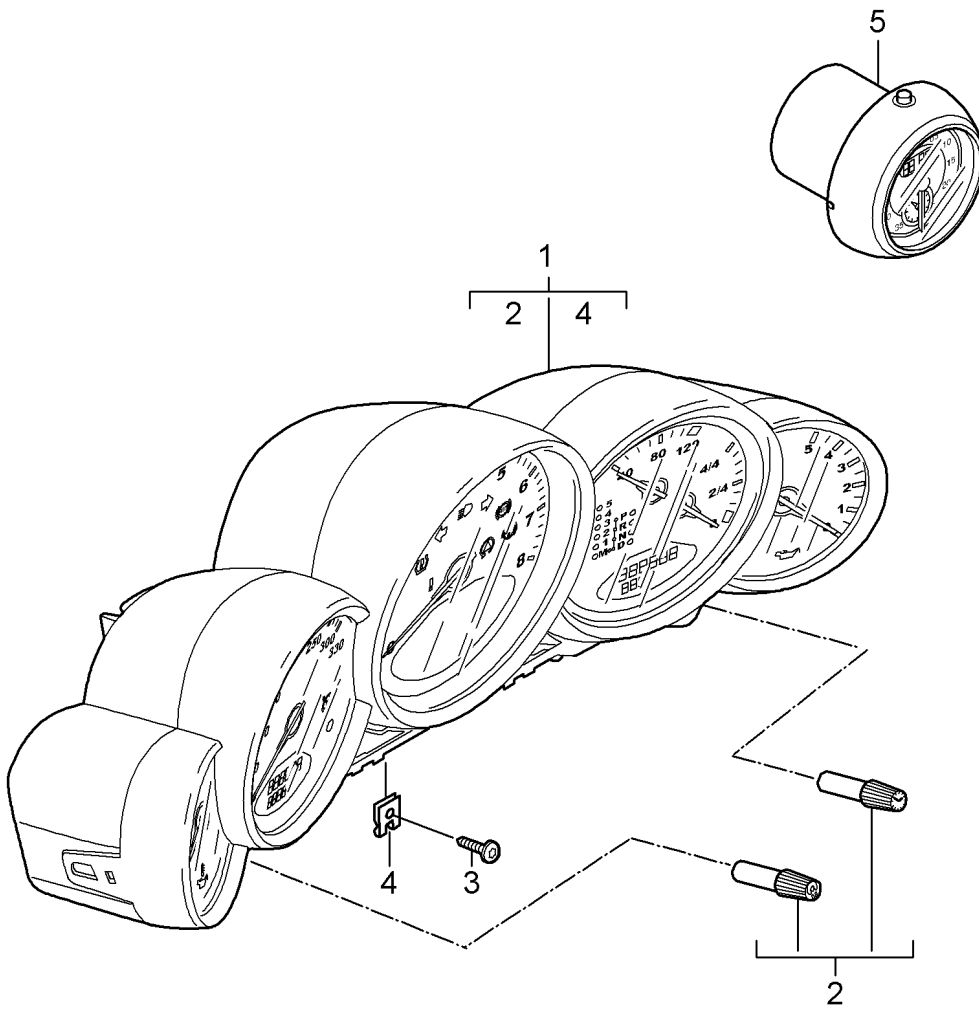

Model: 997-09

Model life 2009>>2012

Pos	Part Number	Description	Remark	Qty	Model
-		Rear light Licence plate light Additional brake light See technical information GR. 9 NR. 1/09 KD - NR 9431			
1	997 631 411 03	Rear light Discontinued part	left	1	PR:465
1	997 631 411 04	Rear light	left	1	PR:465
1	997 631 989 00	Rear light Discontinued part	left	1	PR:XXG,465
1	997 631 989 01	Rear light Discontinued part	left	1	PR:XXG,465
1	997 631 989 02	Rear light	left	1	PR:XXG,465
(1)	997 631 412 03	Rear light Discontinued part	right	1	PR:465
(1)	997 631 412 04	Rear light	right	1	PR:465
(1)	997 631 990 00	Rear light Discontinued part	right	1	PR:XXG,465
(1)	997 631 990 01	Rear light Discontinued part	right	1	PR:XXG,465
(1)	997 631 990 02	Rear light	right	1	PR:XXG,465
1	997 631 417 03	Rear light Discontinued part	left	1	PR:466
1	997 631 417 04	Rear light	left	1	PR:466
1	997 631 993 00	Rear light Discontinued part	left	1	PR:XXG,466
1	997 631 993 01	Rear light Discontinued part	left	1	PR:XXG,466
1	997 631 993 02	Rear light	left	1	PR:XXG,466
(1)	997 631 418 03	Rear light Discontinued part	right	1	PR:466
(1)	997 631 418 04	Rear light	right	1	PR:466
(1)	997 631 994 00	Rear light Discontinued part	right	1	PR:XXG,466
(1)	997 631 994 01	Rear light Discontinued part	right	1	PR:XXG,466
(1)	997 631 994 02	Rear light	right	1	PR:XXG,466
2	997 631 931 01	repair set bulb Back-up light		2	
3	997 631 598 00	Screw		6	
4	997 631 497 00	Screw		14	
5	997 631 585 00	Stop buffer		2	
6	997 631 441 00	Ventilation component		4	
7	997 631 499 00	Screw		4	
8	997 631 471 00	Support		2	
10	997 631 620 01	Licence plate light Discontinued part		2	
10	997 631 620 02	Licence plate light		2	
11	900 631 025 90	bulb 12V 5W		2	
12	997 631 050 04	Additional brake light		1	COUPE/TARGA
(12)	997 631 052 01	Additional brake light		1	COUPE PR:756
(12)	997 631 054 03	Additional brake light		1	CABRIO
13	997 631 203 00	Clip		6	COUPE/TARGA
14	997 631 051 04	Additional brake light in Spoiler		1	

Model: 997-09

Model life 2009>>2012