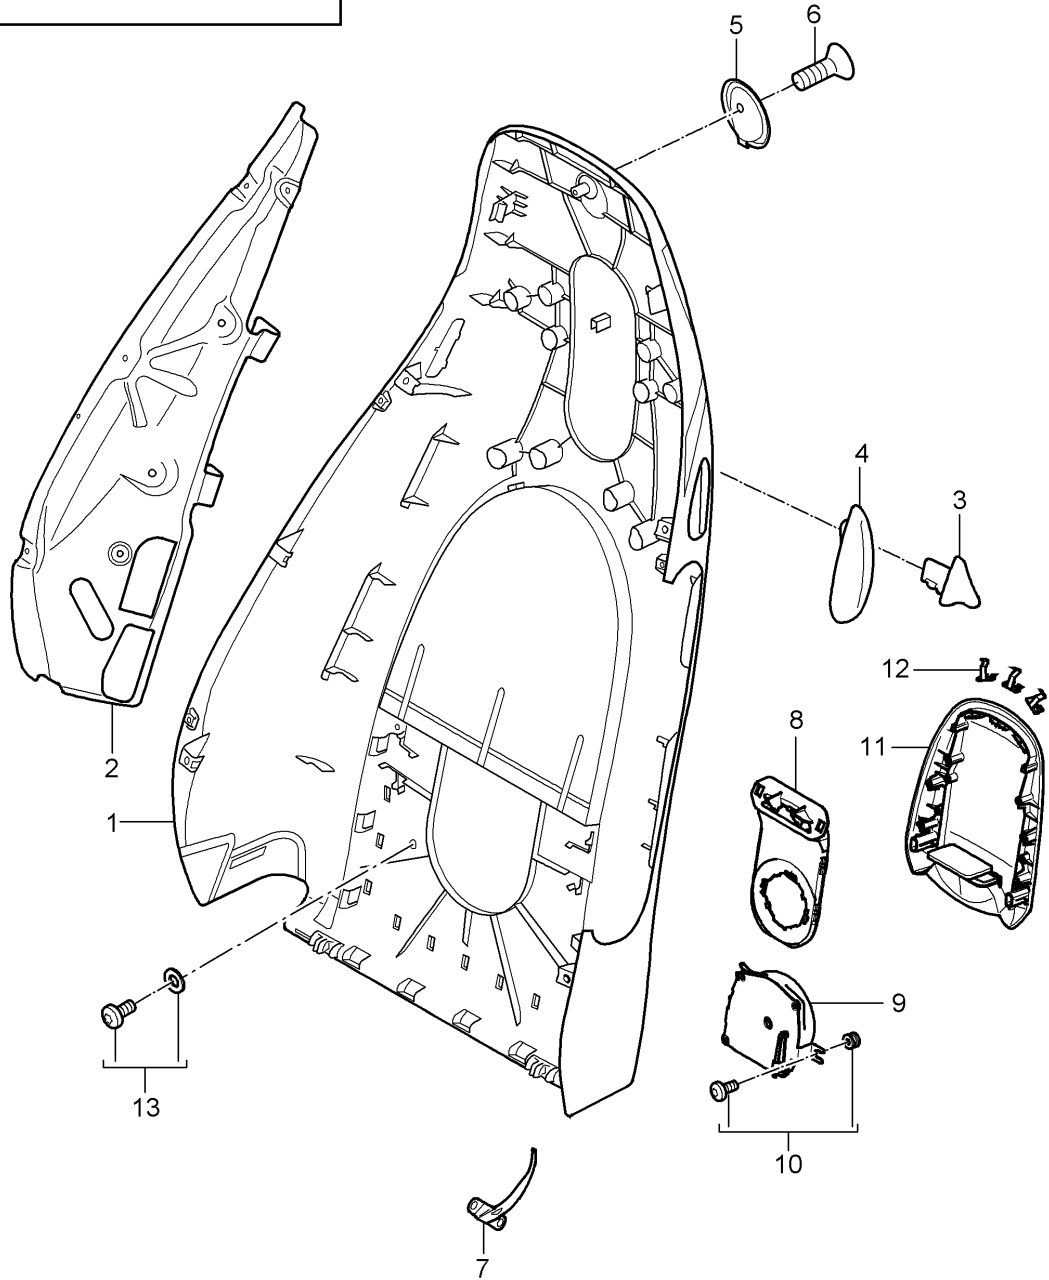

Model: 997-09

Model life 2009>>2012

Pos	Part Number	Description	Remark	Qty	Model
12	997 521 661 00	Bracket Electric motor Seat cushion		1	PR:541
13	000 043 207 38	1 set attachment parts Electric motor Seat cushion backrest		13	PR:541
14	997 521 731 00	Airbag backrest		1	PR:369,370, 541
14	997 521 731 00	Airbag backrest		1	PR:437,438, 541

Model: 997-09

Model life 2009>>2012