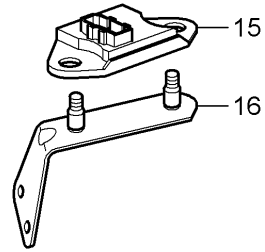

Model: 997-09

Model life 2009>>2012

Pos	Part Number	Description	Remark	Qty	Model
15	997 606 111 01	Acceleration sensor for bodywork		1	
16	997 606 214 00	Bracket Accelerator sensor		1	

Model: 997-09

Model life 2009>>2012