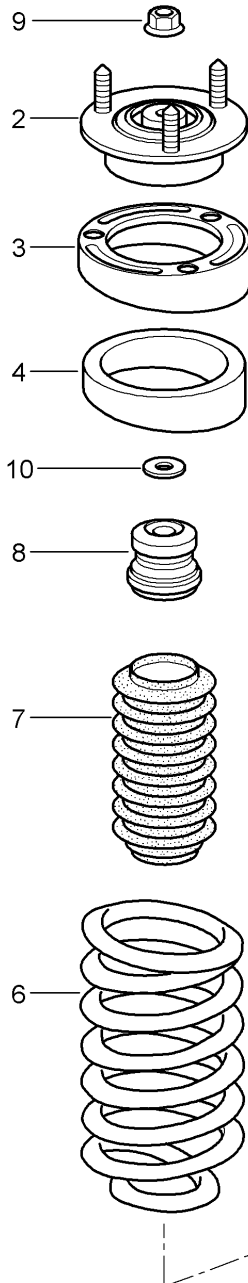

Model: 997-09

Model life 2009>>2012

Pos	Part Number	Description	Remark	Qty	Model
15	997 606 111 01	Acceleration sensor for bodywork		1	
16	997 606 214 00	Bracket Accelerator sensor		1	

Model: 997-09

Model life 2009>>2012