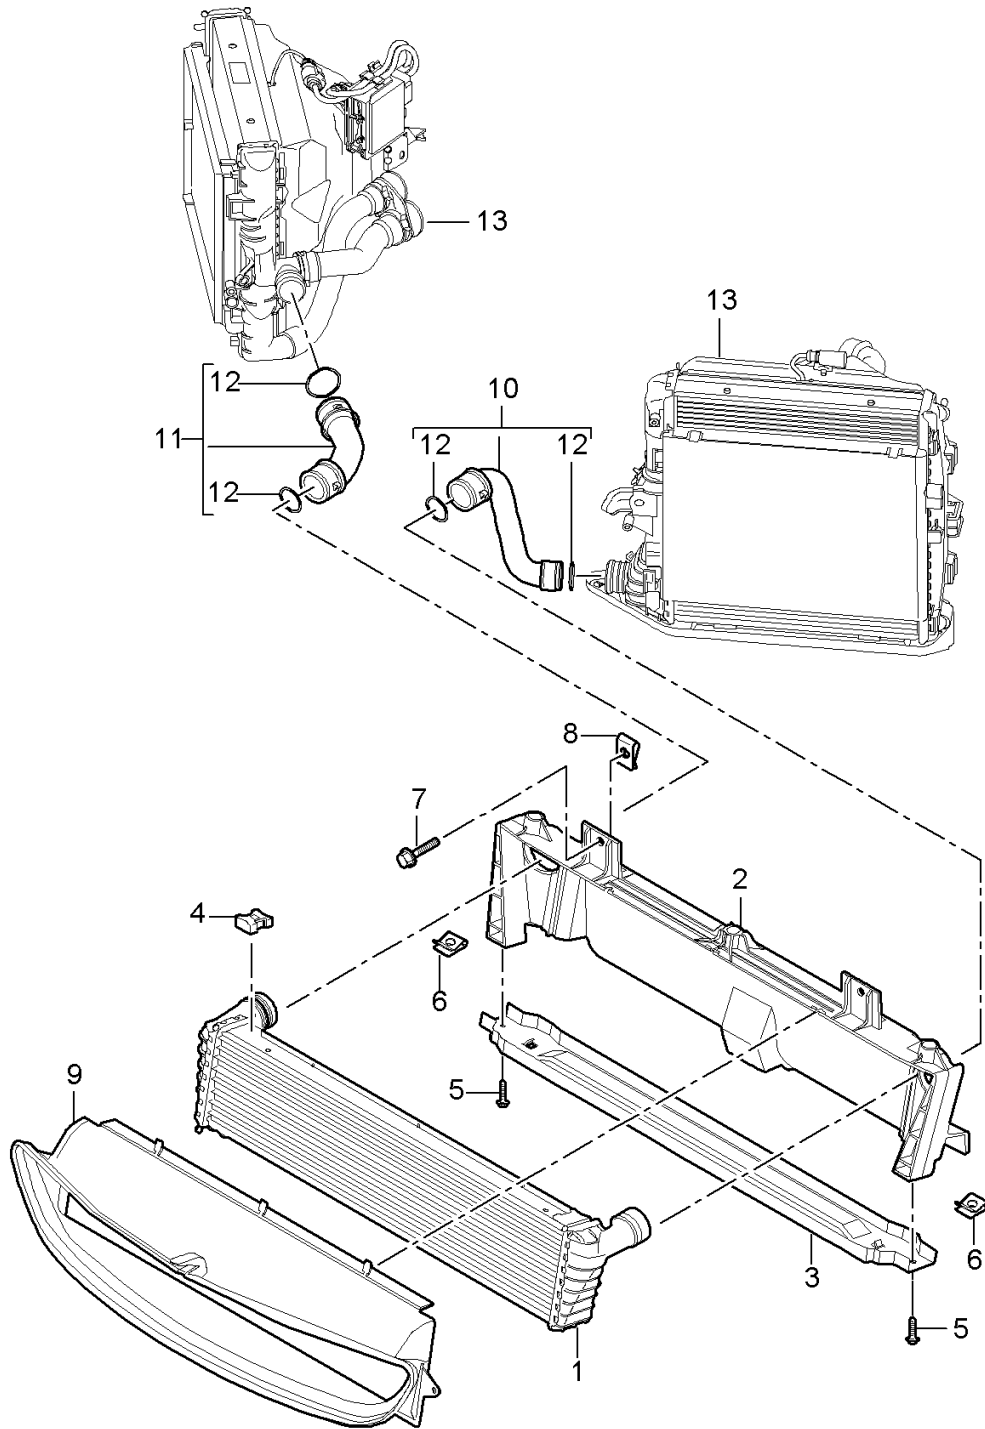

Model: 997-09

Model life 2009>>2012

Model: 997-09

Model life 2009>>2012

Pos	Part Number	Description	Remark	Qty	Model
		Radiator	center		PR:183
1	997 106 037 02	Radiator		1	
2	997 504 487 00	Retaining frame	upper	1	
3	997 504 485 00	Retaining frame	lower	1	
4	997 106 437 00	Rubber bush		4	
5	900 378 035 01	Hexagon bolt M 6 X 16		2	
6	999 591 882 01	panel nut M 6		2	
7	900 378 074 09	Hexagon bolt M 8 X 16		4	
8	999 591 869 02	panel nut M 8		4	
9	997 575 141 06	Air guide Radiator Discontinued part	center	1	
(9)	997 575 141 07	Air guide Radiator	center	1	
10	997 106 639 04	Water hose Return line		1	
11	997 106 638 04	Water hose Supply		1	
12		see illustration:	105-015