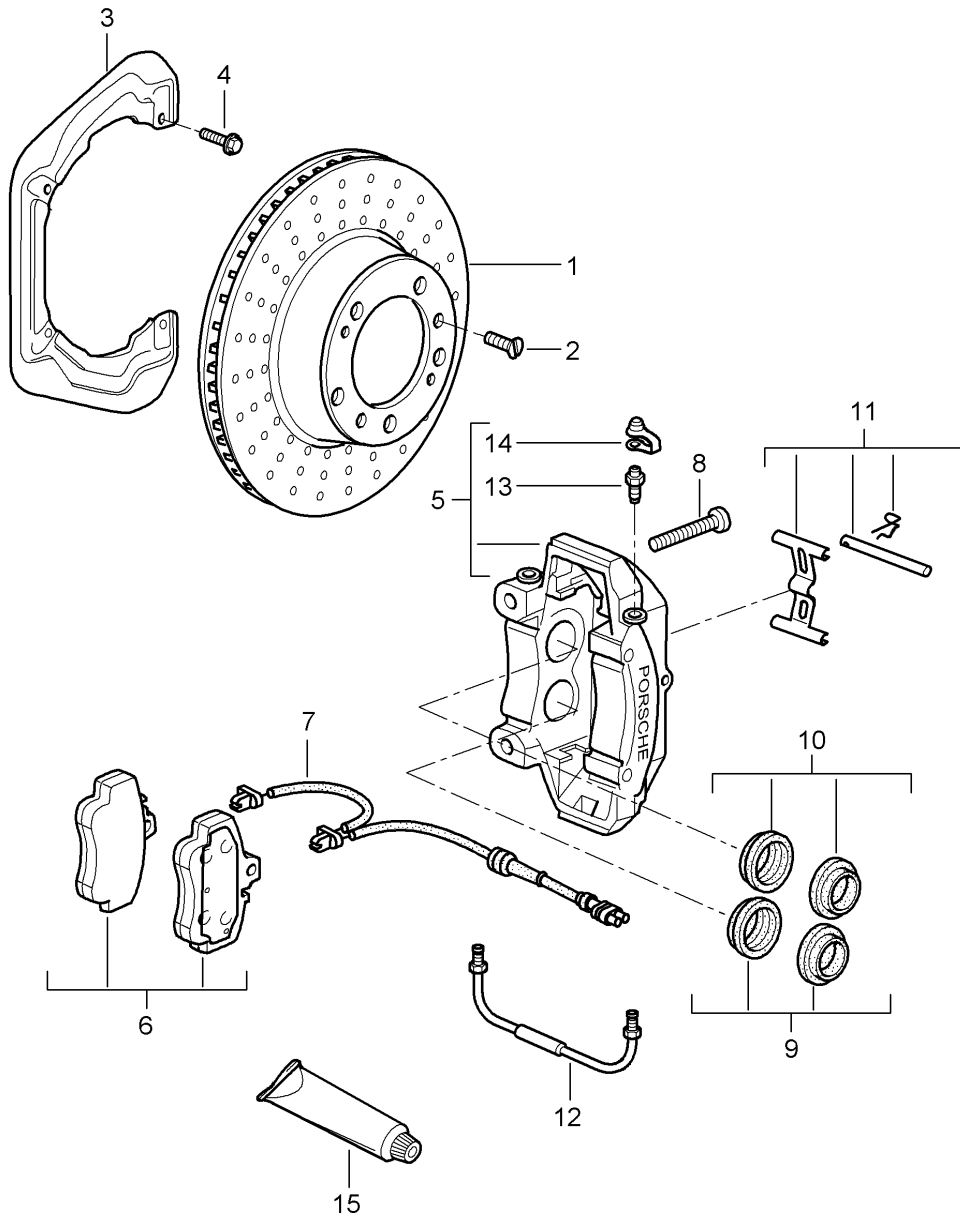

Model: 997-09

Model life 2009>>2012