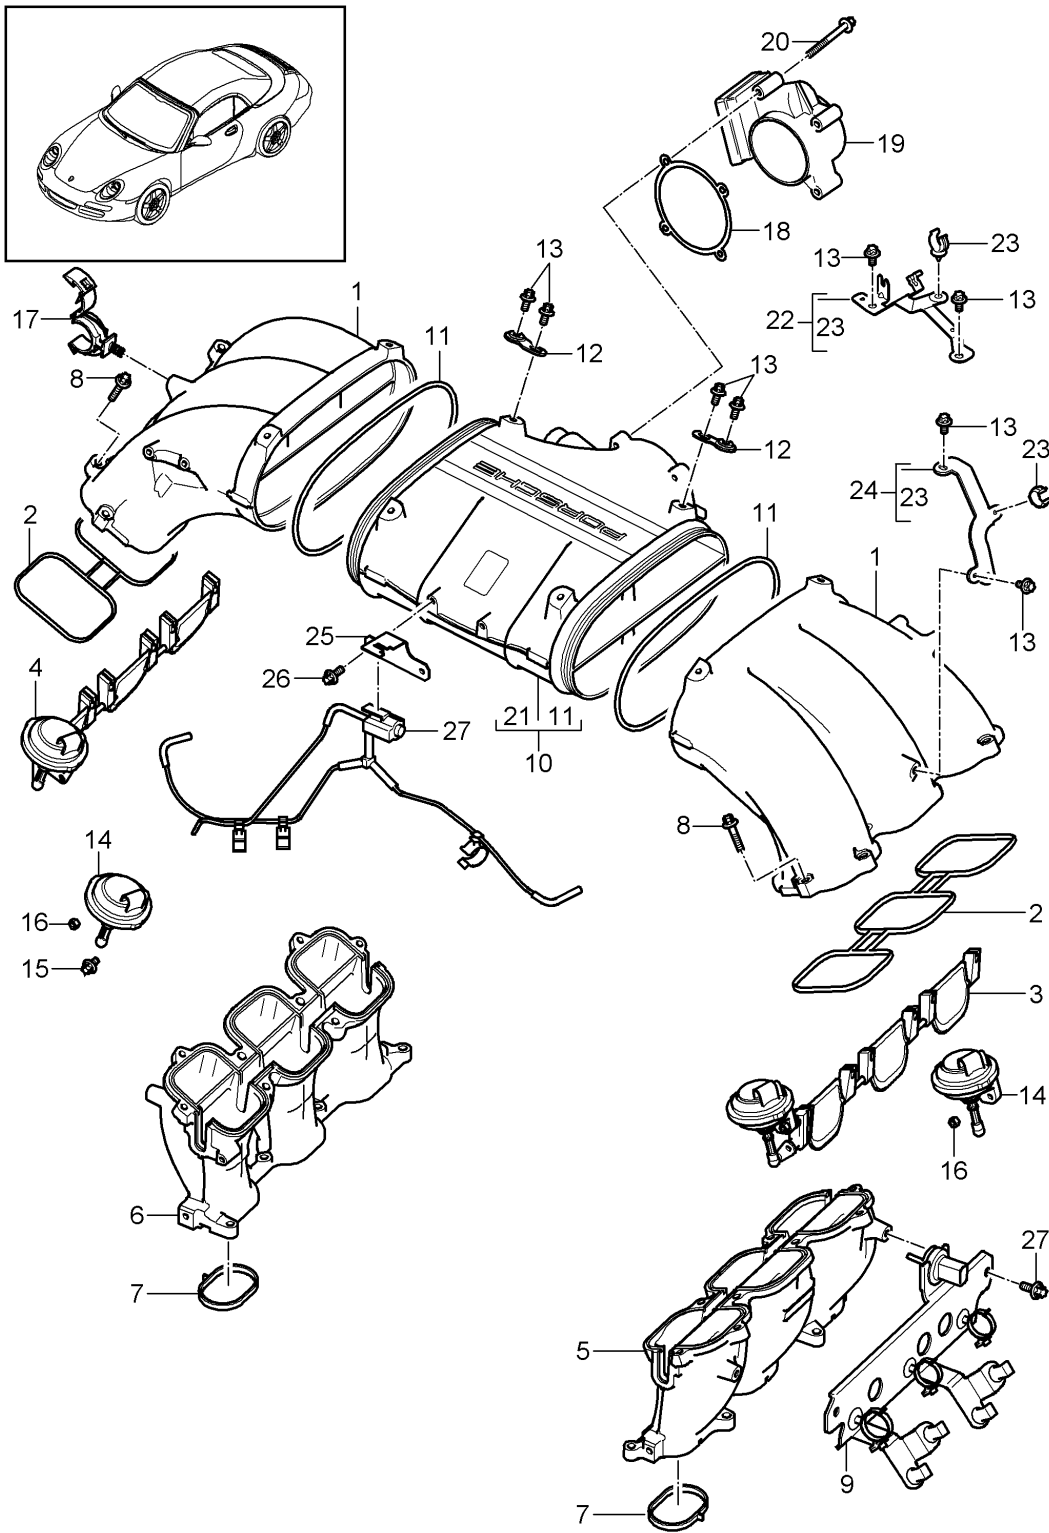

Model: 997-09

Model life 2009>>2012

Pos	Part Number	Description	Remark	Qty	Model
24	999 651 398 40	intake air distributor Cable holder 11,0 / 13,0		1	
25	999 239 045 40	Molded hose 3,5 X 2,0 X 60		3	A101
26	999 181 421 40	Pipe 4,0 X 1,0 X 90		1	A101
26	900 918 104 40	D >> - MJ 2010 Pipe 4,0 X 1,0 X 110		1	A101
27	999 181 373 40	D - MJ 2011>> Pipe 4,0 X 1,0 X 230		1	A101
28	928 573 727 03	Distributor Discontinued part		1	A101
28	928 573 727 05	Distributor		1	A101
29	997 606 213 00	Temperature sensor Engine bay		1	

Model: 997-09

Model life 2009>>2012