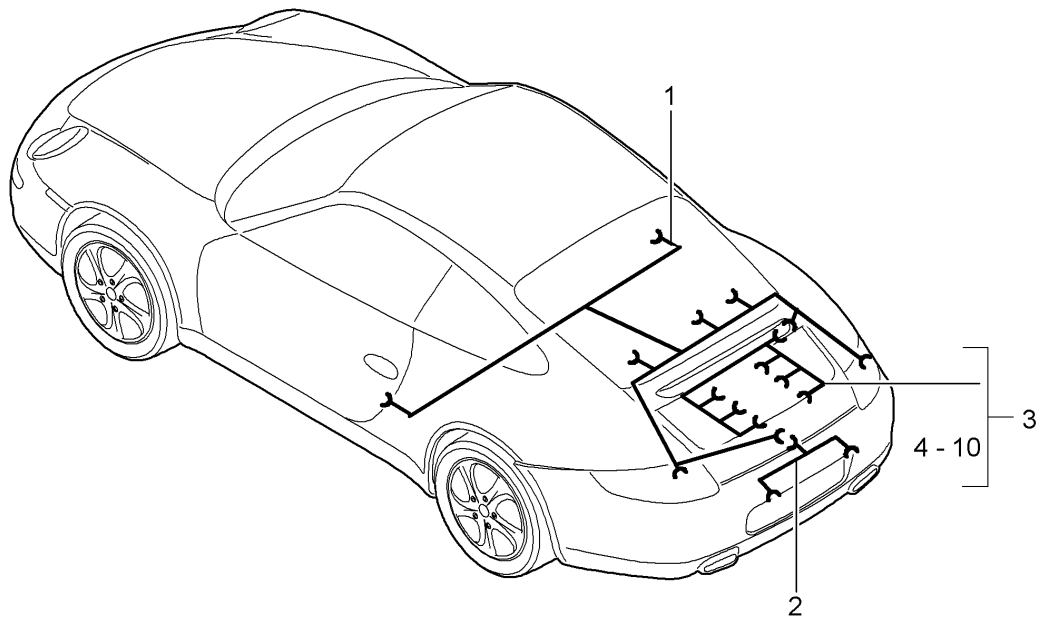

Model: 997-09

Model life 2009>>2012