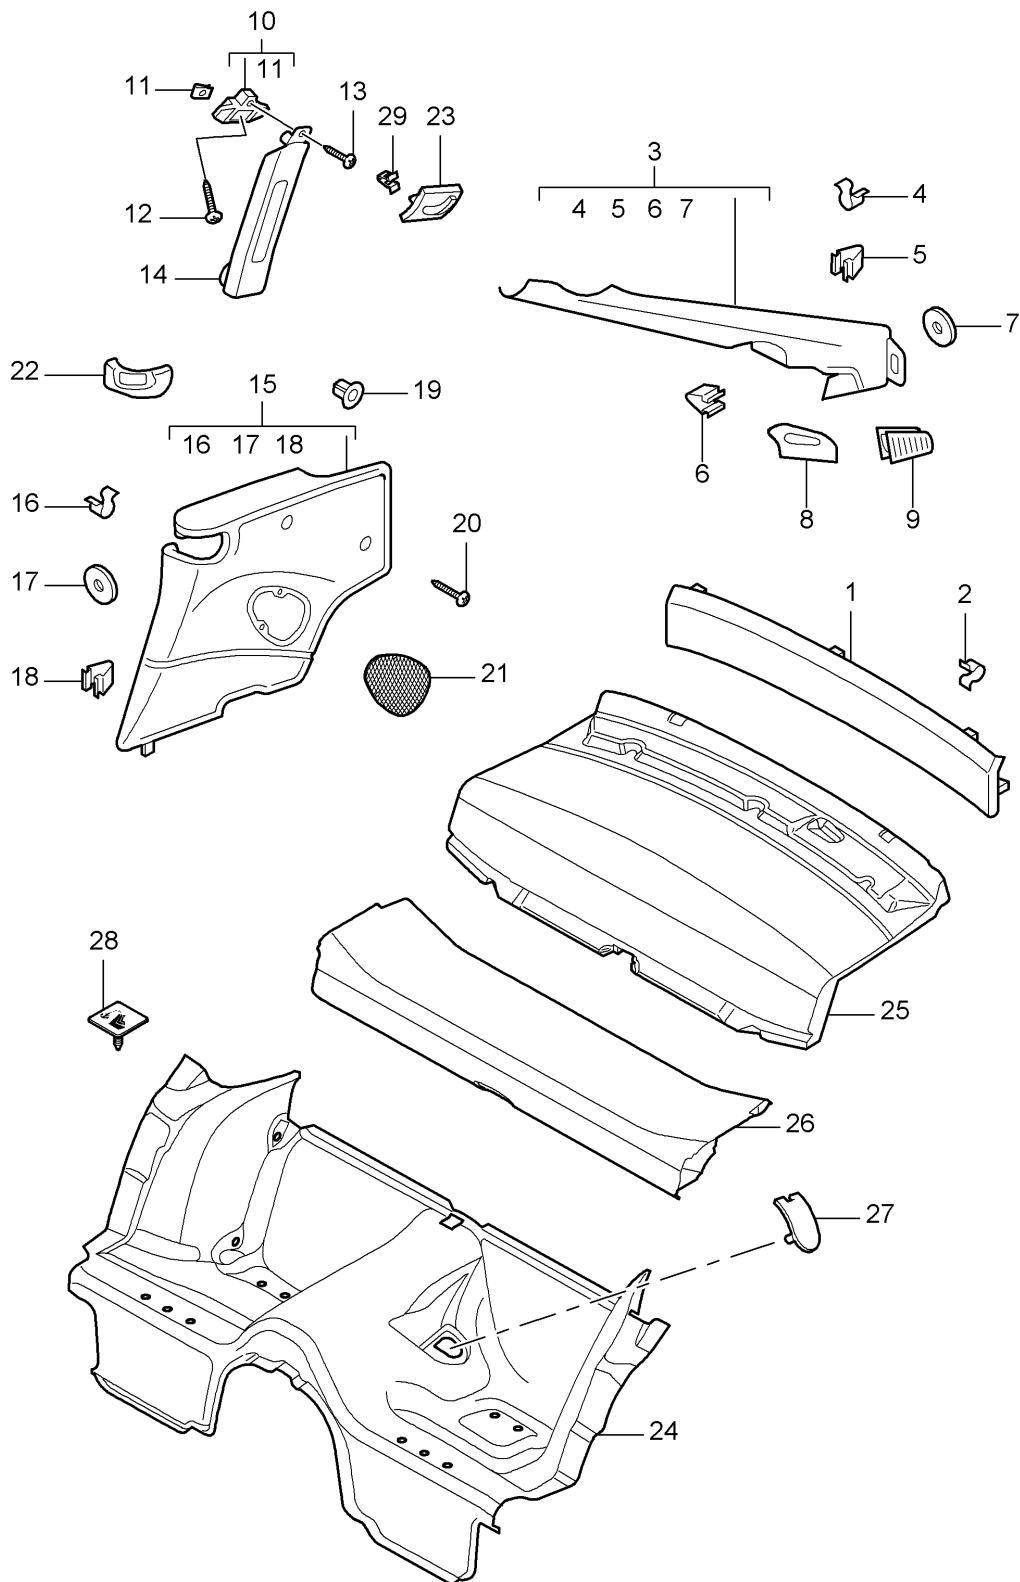

Model: 997-09

Model life 2009>>2012