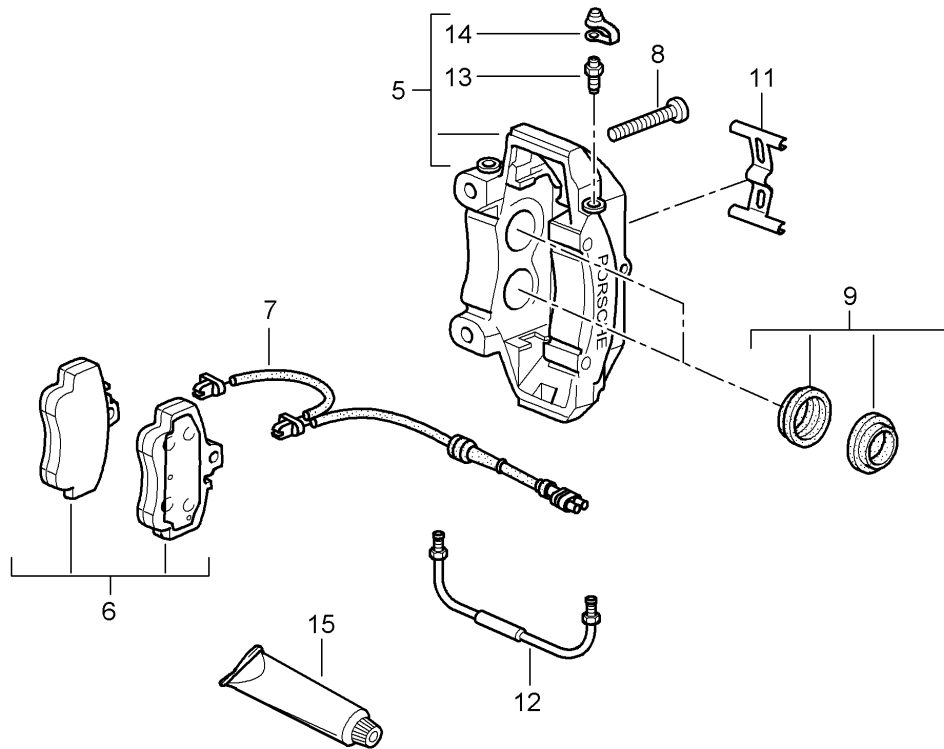

Model: 997-09

Model life 2009>>2012