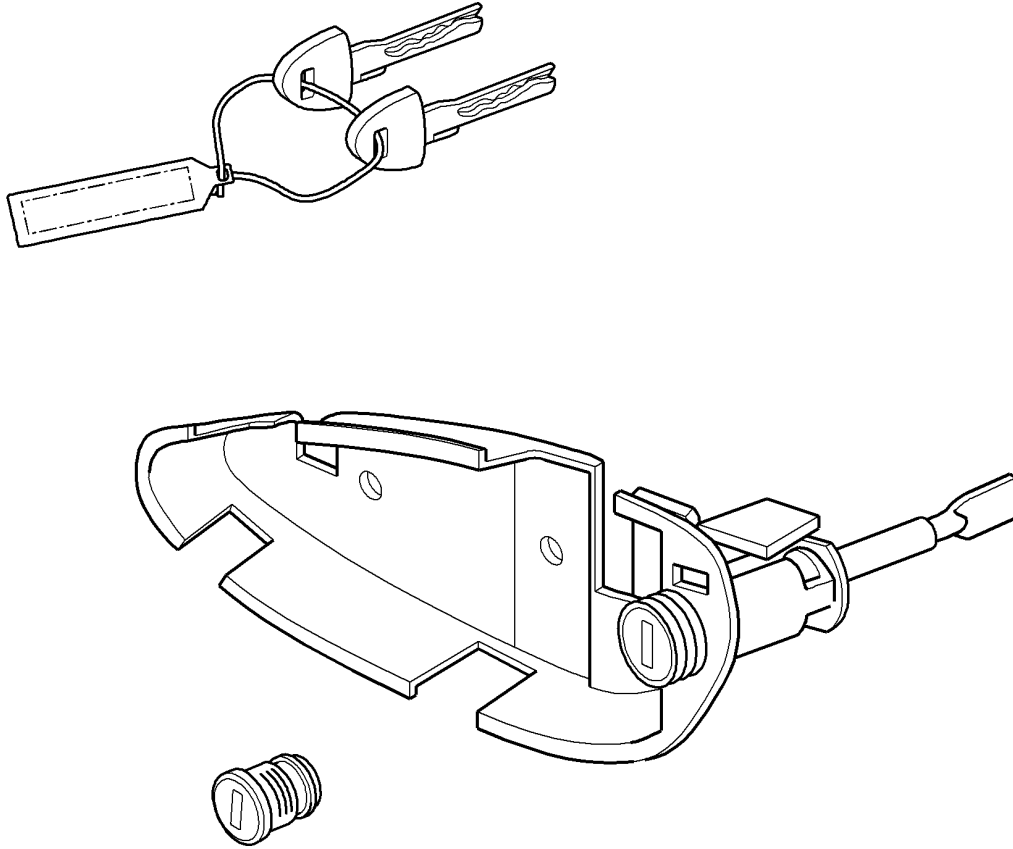

Model: 997-09

Model life 2009>>2012

Model: 997-09

Model life 2009>>2012

Pos	Part Number	Description	Remark	Qty	Model
-	997 538 011 06	repair set Set of locks comprising: Bracket Door handle, exterior Glove compartment lock key Key fob		1	PR:098
-	997 538 011 07	1 set of lock cylinders with handheld trans. & emerg. key		1	PR:099