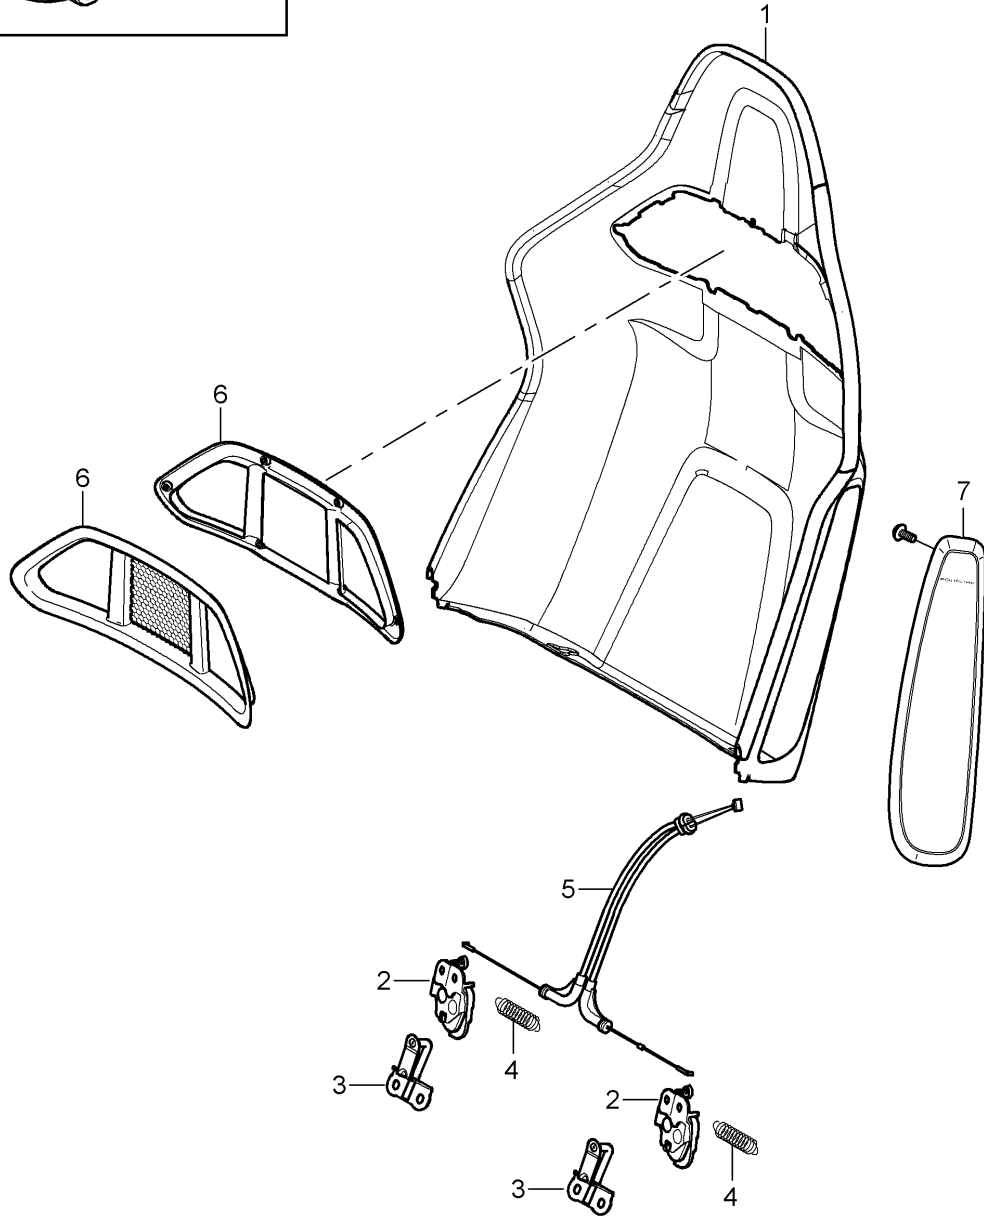

Model: 997-09

Model life 2009>>2012