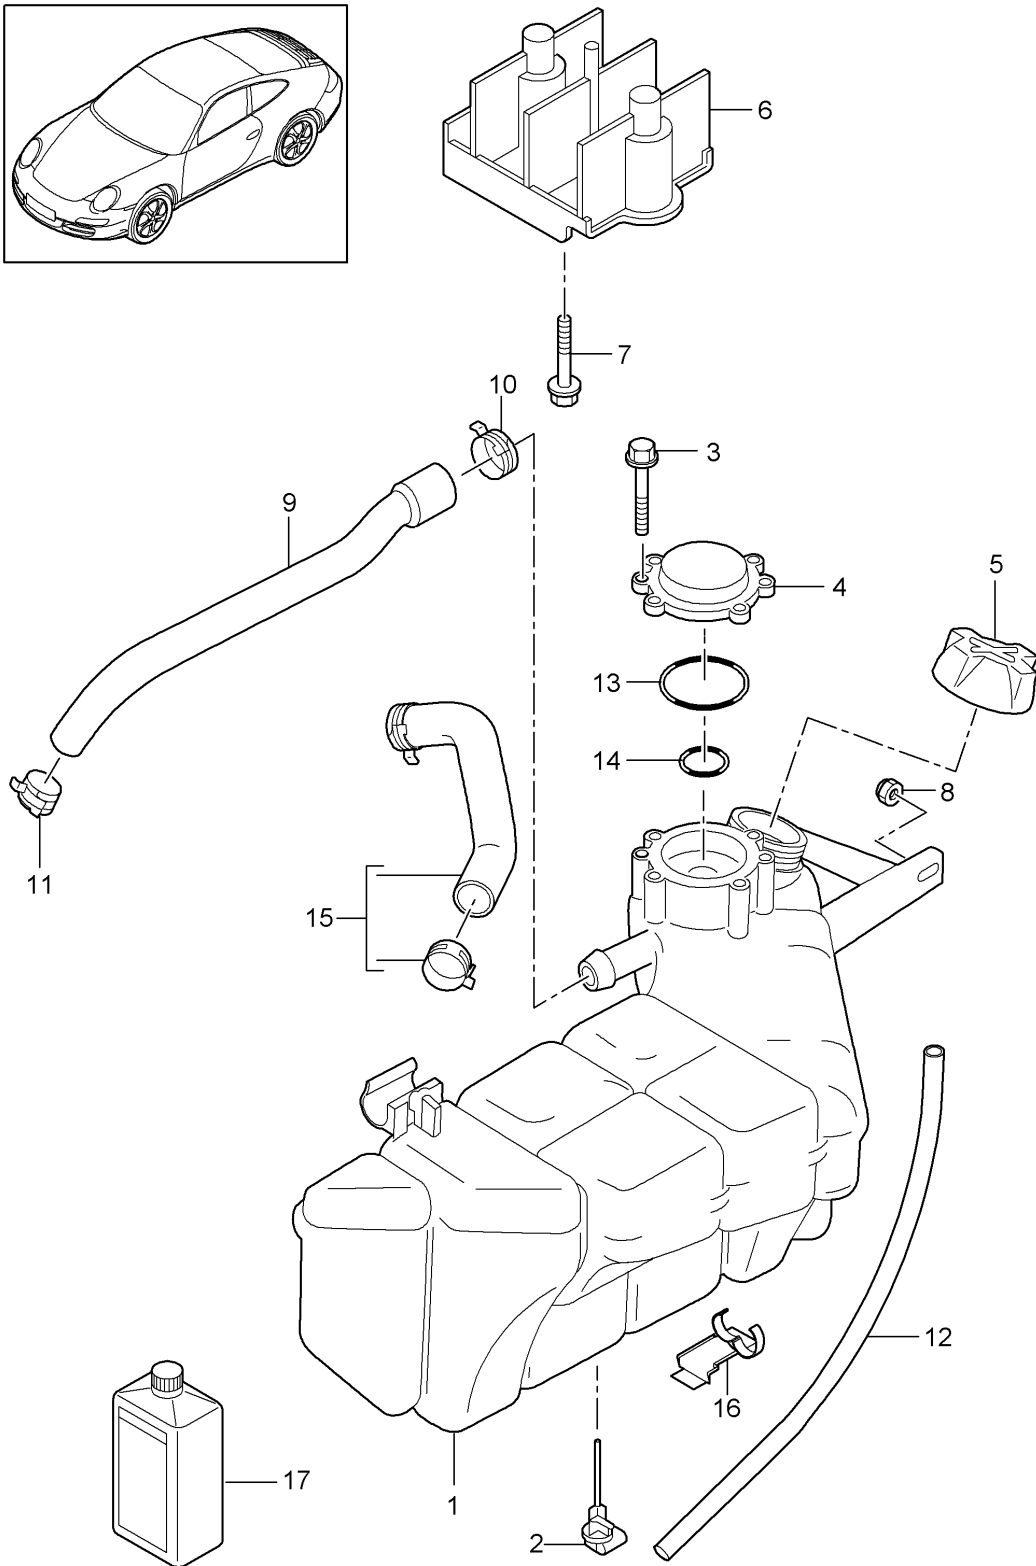

Model: 997-09

Model life 2009>>2012

Model: 997-09

Model life 2009>>2012

Pos	Part Number	Description	Remark	Qty	Model
		Coolant cooling system			A101,A102
1	996 106 157 03	Water reservoir		1	
2	997 641 503 00	Switch		1	
3	999 919 058 01	Hexagon bolt 5,0 X 40		8	
4	996 106 347 02	Bleed valve		1	
5	996 106 447 03	cap for expansion tank		1	
5	996 106 447 04	No longer use the part here cap for expansion tank		1	
6	996 106 405 52	Retainer for reservoir		1	
7	900 378 141 09	Hexagon bolt M 6 X 35		2	
8	999 076 071 02	Hexagon nut M 6		1	
9	997 106 251 01	Vent hose		1	
10	999 512 657 09	Hose clamp 26 X 12		1	
11	999 512 653 09	Hose clamp 20 X 12		1	
12	996 106 297 05	Overflow hose		1	
13	999 707 370 40	O-ring 47 X 4		1	
14	999 707 371 40	O-ring 17 X 4		1	
15	997 106 851 33	Water hose Discontinued part		1	
15	997 106 851 34	Water hose		1	
16	996 110 260 00	Retainer for fuel line		1	
17	000 043 301 03	Coolant additive Discontinued part	1.0 Ltr.	X	
(17)	000 043 301 04	Coolant additive 20 LTR.	20ltr.	X	
(17)	000 043 301 47	Coolant additive Discontinued part	1.0 Ltr.	X	
(17)	000 043 305 15	Coolant additive	1.0 Ltr.	X	
(17)	000 043 301 48	Coolant additive Discontinued part	20ltr.	X	
(17)	000 043 305 16	Coolant additive	20ltr.	X	
(17)	000 043 305 64	Cleaning solution	20ltr.	1