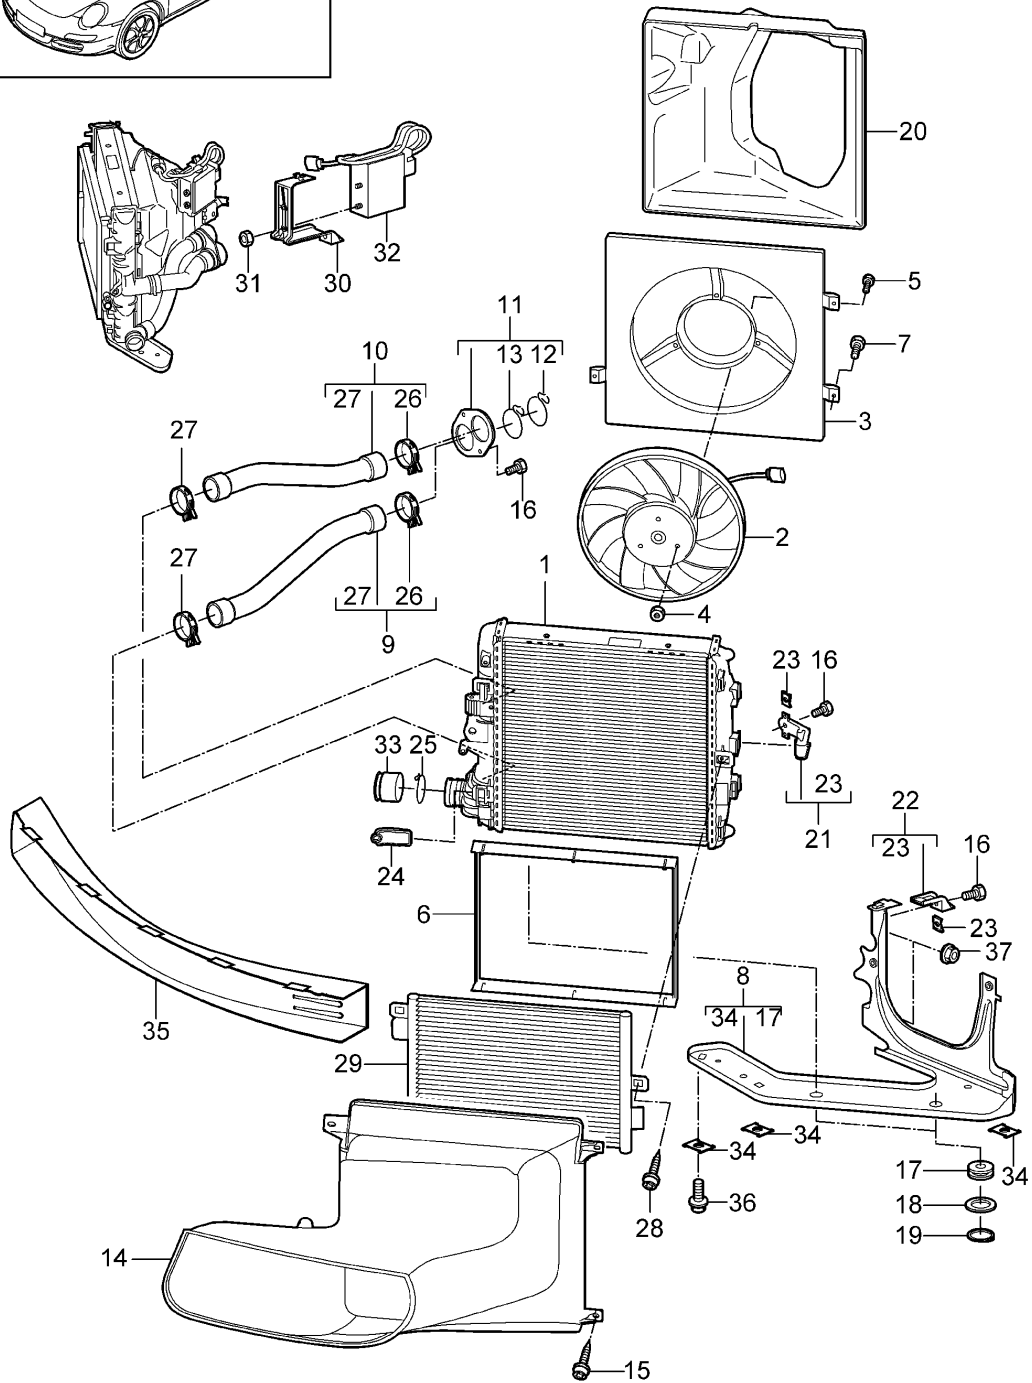

Model: 997-09

Model life 2009>>2012

Model: 997-09 Model life 2009>>2012

Pos	Part Number	Description	Remark	Qty	Model
		Water cooling 3			A101,A102
1	997 106 131 02	Radiator	left	1	
(1)	997 106 132 02	Radiator	right	1	
2	997 624 127 02	Radiator fan	left	1	
(2)	997 624 128 02	Fan	right	1	
3	997 624 131 02	Air guide	left	1	
(3)	997 624 132 02	Air guide	right	1	
4	900 377 010 01	Hexagon nut M 6		6	
6	997 573 711 00	Sealing frame Condenser		1	
7	999 919 125 09	Hexagon bolt plastic M 6 x 16		6	
8	997 106 155 01	Console	left	1	
(8)	997 106 156 01	Console	right	1	
9	997 106 625 04	Radiator Water hose Return line	left	1	
(9)	997 106 626 05	Water hose Return line	right	1	
10	997 106 621 05	Water hose Supply	left	1	
(10)	997 106 622 04	Water hose Supply	right	1	
11	997 106 255 02	Connecting piece		2	
12	997 106 802 01	Spring SCB 33		1	
13	997 106 802 02	Spring SCB 36		1	
14	997 575 321 04	Air guide	left	1	PR:181,182
	997 575 321 04 01C	Black			
14	997 575 321 07	Air guide	left	1	PR:183
	997 575 321 07 01C	Satin black			
(14)	997 575 322 04	Air guide	right	1	PR:181,182
	997 575 322 04 01C	Black			
(14)	997 575 322 07	Air guide	right	1	PR:183
	997 575 322 07 01C	Satin black			
15	999 919 134 09	fillister hd. bolt M 6 X 16		6	
16	900 385 009 01	Torx screw M 6 X 16		6	
17	999 703 494 40	Rubber bush 15 X 19,5		4	
18	999 025 255 02	Washer		4	
19	999 166 083 09	Retaining plate B 25		4	
20	997 575 341 00	Air guide	left	1	
(20)	997 575 342 00	Air guide	right	1	
21	997 106 232 01	Bracket	outer	2	
22	997 106 455 00	Bracket	left	1	
23	999 591 350 02	panel nut ST 4,8		6	
		Discontinued part			
23	999 591 350 01	panel nut ST 4,8		6	
24	997 106 231 02	Bracket	inner	2	
25	997 106 802 00	Spring SCB 26		2	
26	997 512 742 01	clamp		2	
27	997 106 902 00	clamp		2	
28	999 919 125 09	Hexagon bolt 6,0 X 16		1