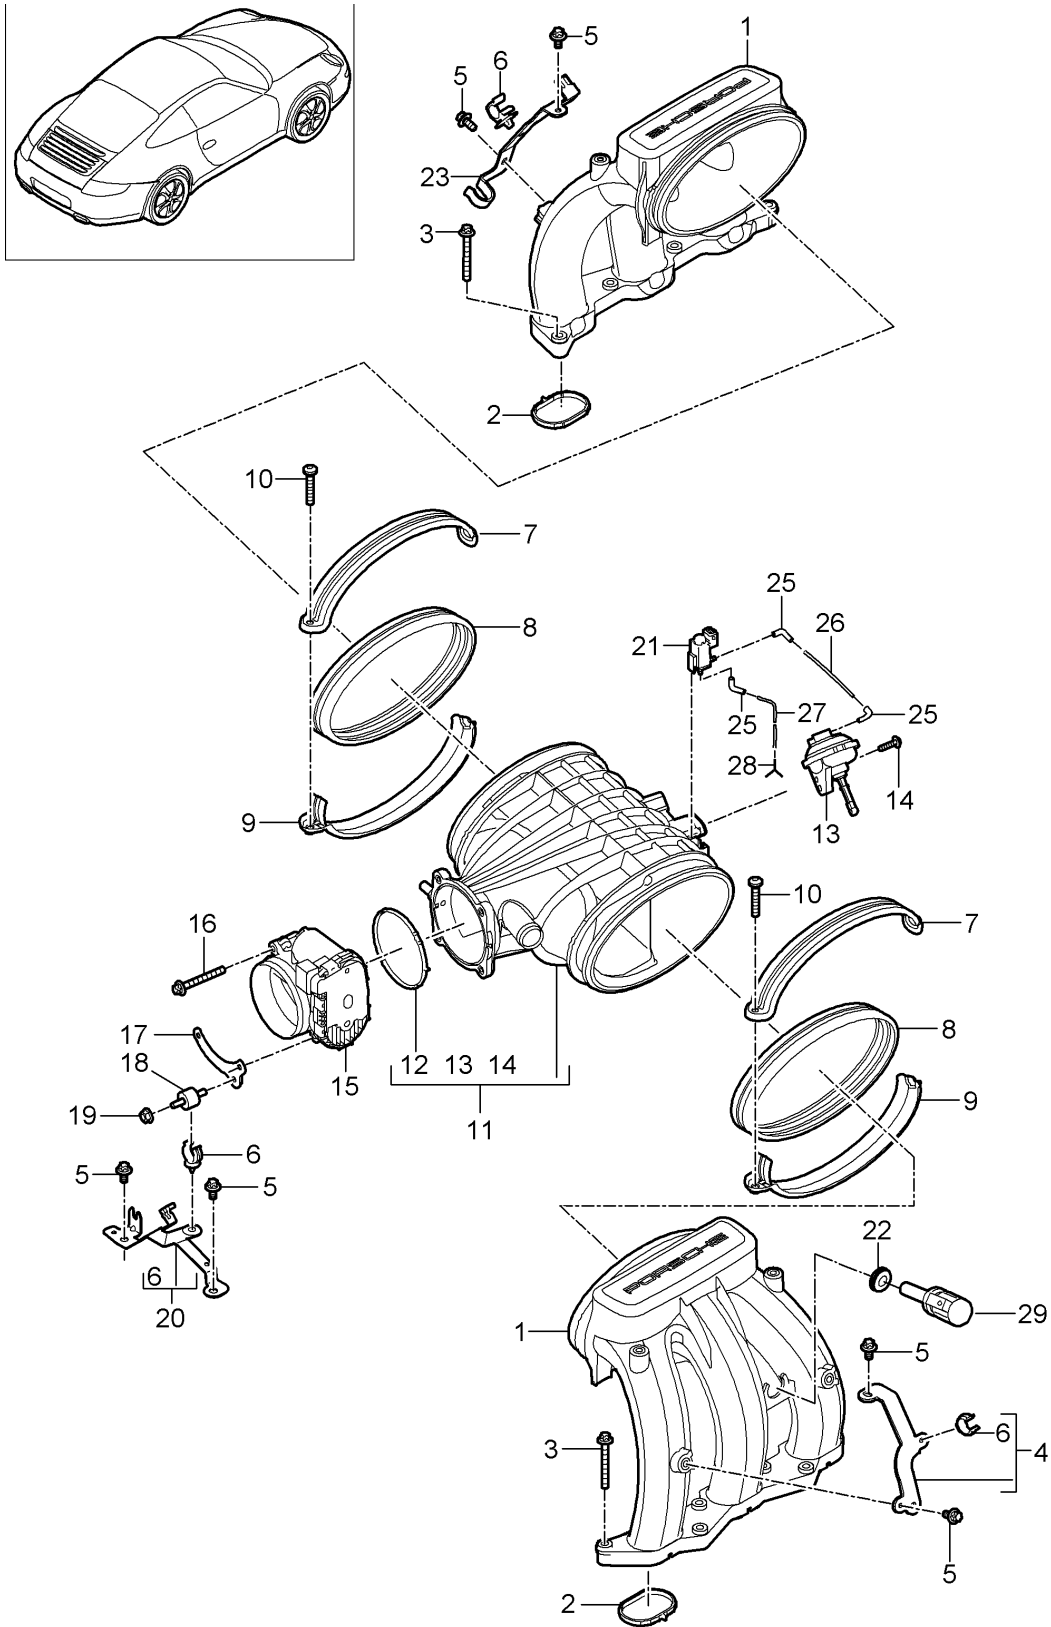

Model: 997-09

Model life 2009>>2012

Pos	Part Number	Description	Remark	Qty	Model
22	9A1 110 315 05	high pressure pump D - MJ 2010>> - MJ 2010		1	
22	9A1 110 315 06	high pressure pump D - MJ 2011>>		1	
(22)	9A1 110 315 FX	high pressure pump D - MJ 2011>>		1	
23	999 707 632 40	O-ring 55,25 x 2,62		1	
24	900 385 072 01	Torx screw M6 X 25		4	
25	9A1 110 880 00	Cover high pressure pump		1	
26	900 385 045 01	Torx screw M6 X 40		1	
27	9A1 110 881 00	Heat insulation high pressure pump D >> - MJ 2011		1	
27	9A1 110 881 01	Heat insulation high pressure pump D - MJ 2012>>		1	
28	000 043 207 35	Grease 30 ml		1	
29	000 043 207 36	Lubricants 50 ml Discontinued part		1	
29	000 043 303 27	Lubricants 50 ml		1	
30	9A1 110 525 00	Cover cap for high pressure pump		1	

Model: 997-09

Model life 2009>>2012