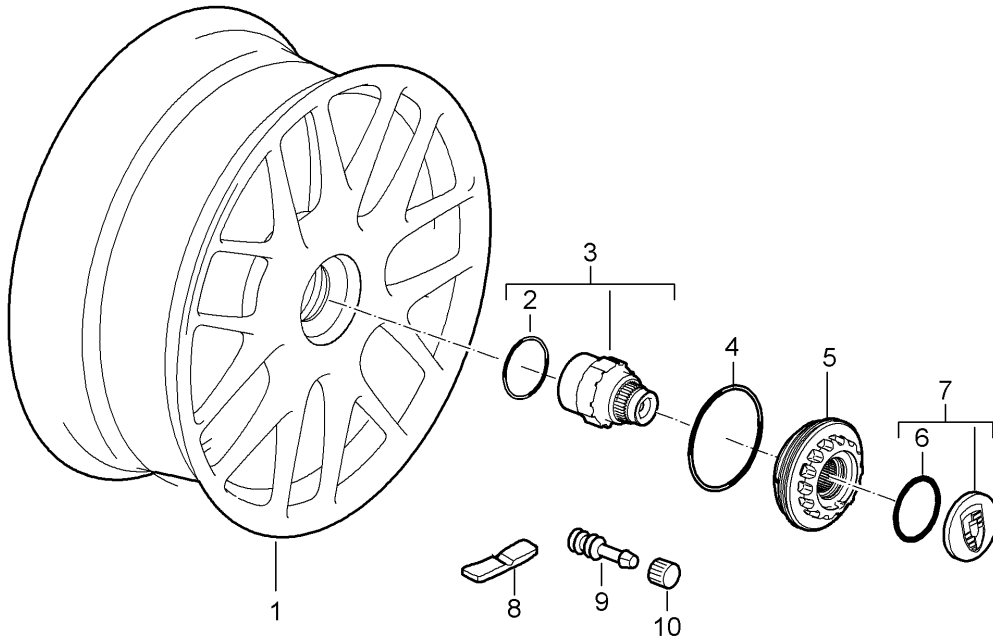

Model: 997-09

Model life 2009>>2012

Model: 997-09 Model life 2009>>2012

Pos	Part Number	Description	Remark	Qty	Model
		Wheels Central locking			PR:422 CARRERA GTS 4 GTS
1	997 364 157 06	Alloy wheel with central locking	front	2	
	997 364 157 06 041	Black 8,5 J X 19 ET 56			
1	997 362 157 06	Alloy wheel 8,5 J X 19 ET 56 for winter use Paint modify in workshop	front	2	
(1)	997 364 163 04	Alloy wheel with central locking	rear	2	
	997 364 163 04 041	Black 11 J X 19 ET 51			
1	997 362 163 04	Alloy wheel 11 J X 19 ET 51 for winter use Paint modify in workshop	rear	2	
2	999 707 012 40	O-ring 37 X 2,5 N		4	
3	997 341 251 04	Locking mechanism		4	
4	999 707 648 40	O-ring 92,00 X 3,5		4	
5	997 361 081 06	Wheel bolt		4	
6	999 701 045 40	O-ring 32 X 2,0 N		4	
7	997 361 207 03	Hub cap		4	
8	997 361 405 00	Balancer weight (self-adhesive) 5.G.		X	
(8)	997 361 410 00	Balancer weight (self-adhesive) 10 G.		X	
(8)	997 361 415 00	Balancer weight (self-adhesive) 15 G.		X	
(8)	997 361 420 00	Balancer weight (self-adhesive) 20 G.		X	
(8)	997 361 425 00	Balancer weight (self-adhesive) 25 G.		X	
(8)	997 361 430 00	Balancer weight (self-adhesive) 30 G.		X	
(8)	997 361 435 00	Balancer weight (self-adhesive) 35 G.		X	
(8)	997 361 440 00	Balancer weight (self-adhesive) 40 G.		X	
(8)	997 361 445 00	Balancer weight (self-adhesive) 45 G.		X	
(8)	997 361 450 00	Balancer weight (self-adhesive)		X	