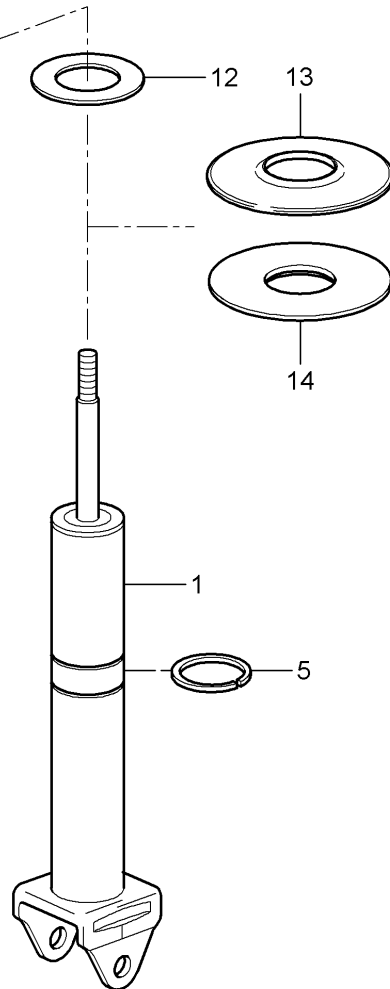

Model: 997-09

Model life 2009>>2012

Pos	Part Number	Description	Remark	Qty	Model
15	997 606 111 01	Acceleration sensor for bodywork		1	
16	997 606 214 00	Bracket Accelerator sensor		1	

Model: 997-09

Model life 2009>>2012