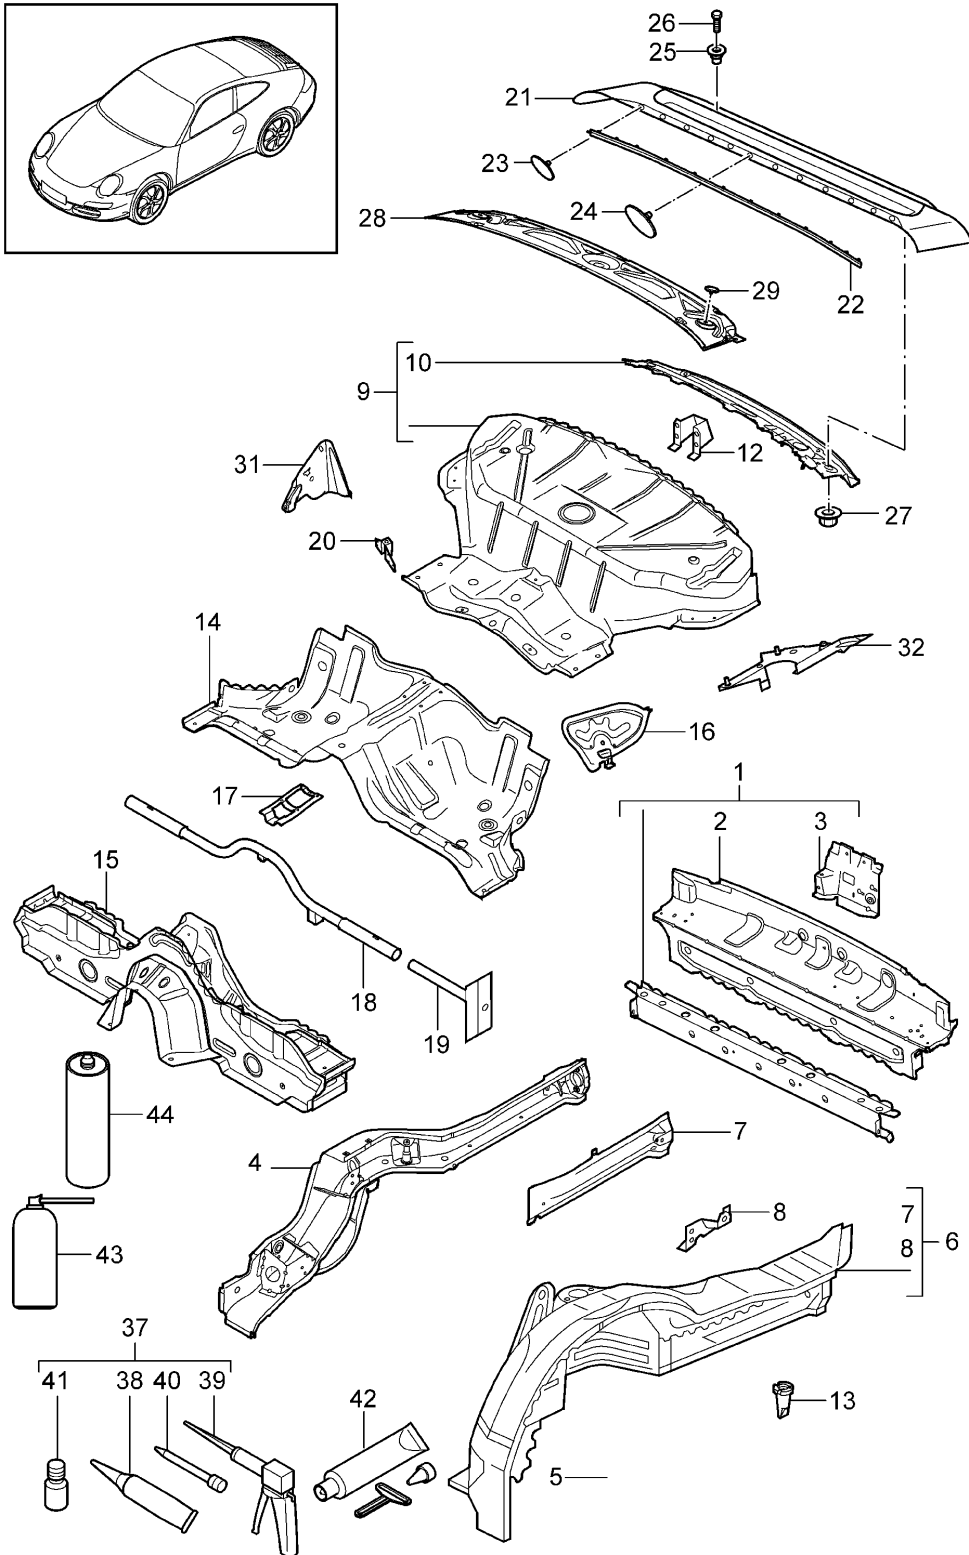

Model: 997-09

Model life 2009>>2012