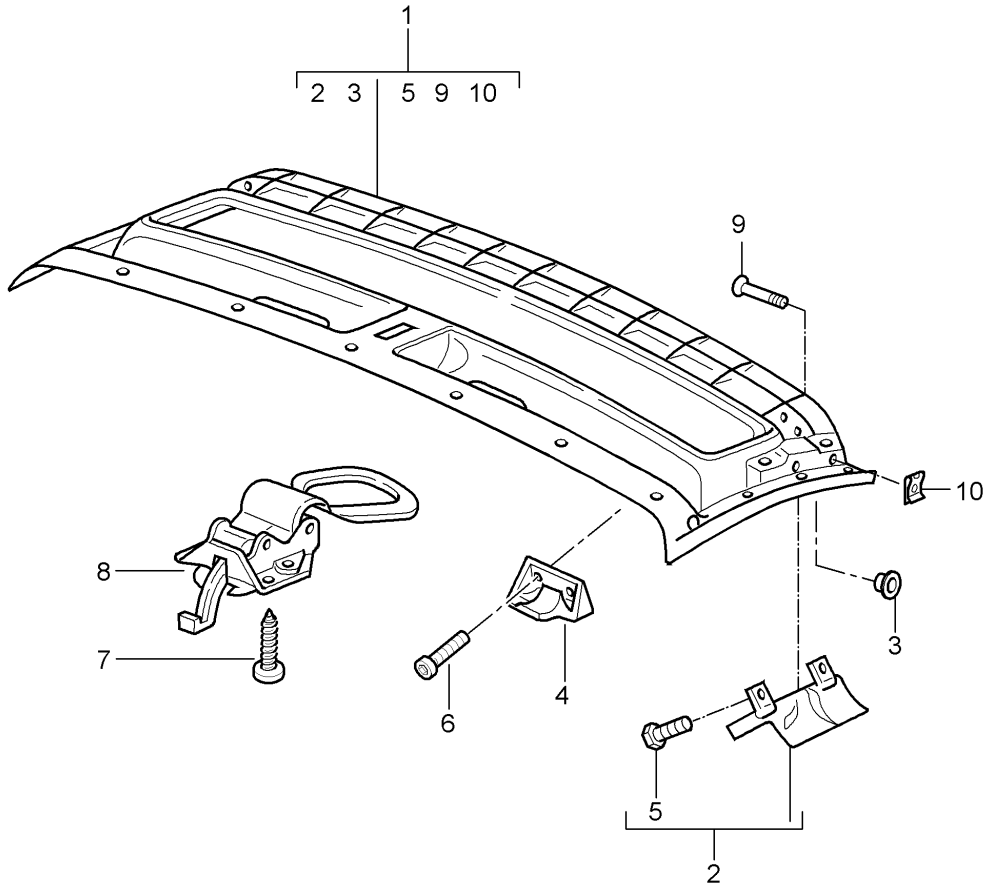

Model: 997-09

Model life 2009>>2012

Pos	Part Number	Description	Remark	Qty	Model
1	997 567 926 00	top frame Individual parts D - MJ 2011>> Assembly kit Roof arch		1	Speedster PR:503
2	997 567 919 00	with: tensioning strap repair set Roof arch (complete)	rear	1	
3	997 567 932 00	with: Rubber strap for Frame Rear window Repair set for convertible roof frame Protection cover for (complete)		1	
4	997 567 928 00	Repair set for convertible roof frame tension wire tension spring for (complete)		1	
5	997 612 919 00	Wire set with: Micro switch Mount		1	

Model: 997-09

Model life 2009>>2012