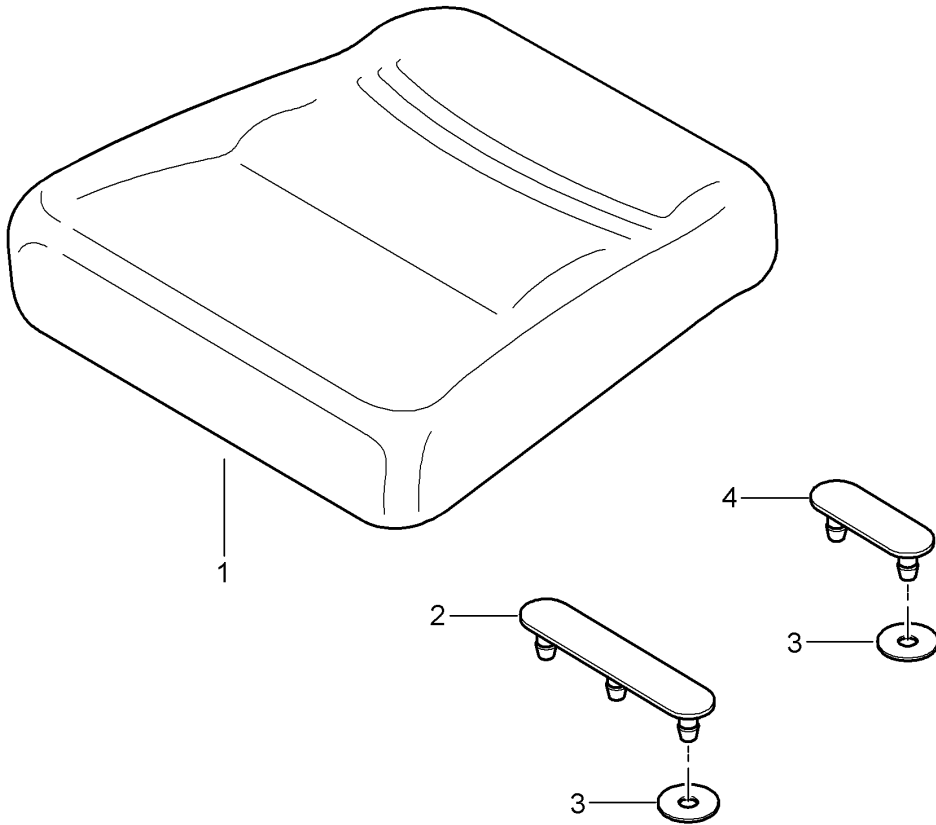

Model: 997-09

Model life 2009>>2012

Pos	Part Number	Description	Remark	Qty	Model
15	996 522 281 02	Actuator button lock	left	1	PR:685
(15)	996 522 282 02	Backrest lock	right	1	PR:685
16	997 522 771 00	Backrest			
	997 522 771 00 01C	Cover panel	left	1	PR:685
(16)	997 522 772 00	Satin black			
	997 522 772 00 01C	Cover panel	right	1	PR:685
	997 522 772 00 01C	Satin black			
17	997 803 721 00	bracket for child seat Connecting plate		1	PR:335,479
18	999 073 049 02	Back seat backrest panel screw		4	PR:685
19	900 269 028 03	ST 4,3 X 16 countersunk bolt		4	PR:685
20	900 145 041 07	M 8 X 30 panel screw		4	PR:685
21	900 067 358 09	B 3,5 X 16 Bolt with washer		1	PR:685
		M 5 X 16			

Model: 997-09

Model life 2009>>2012