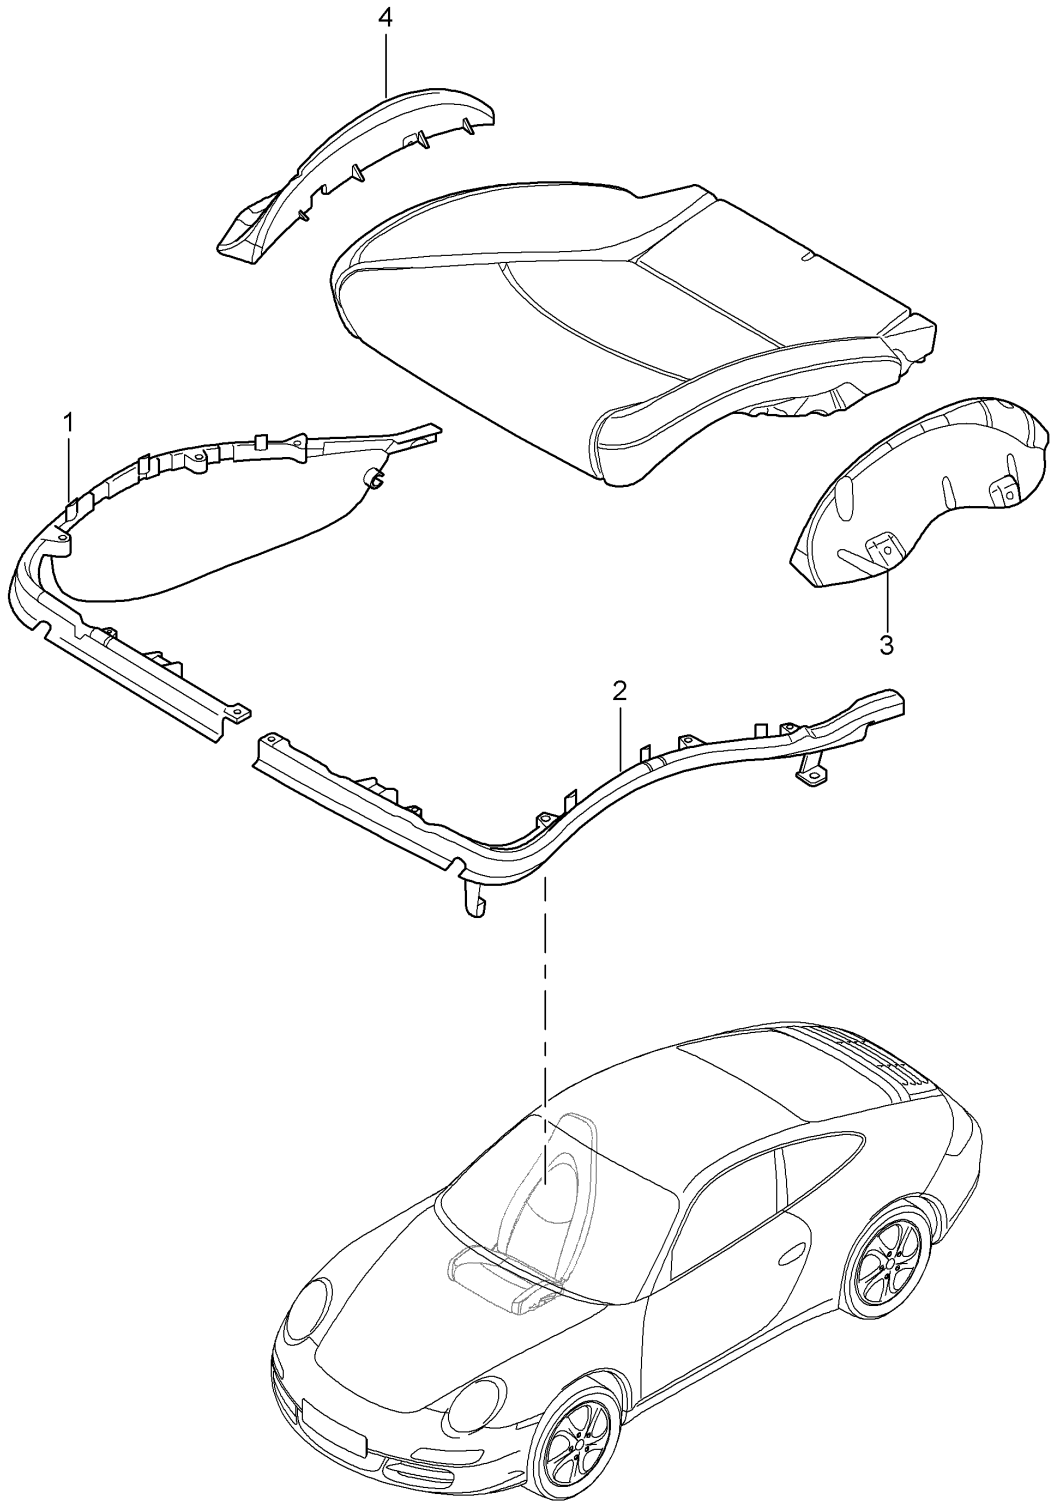

Model: 997-09

Model life 2009>>2012

Pos	Part Number	Description	Remark	Qty	Model
17	997 521 426 01 01C 999 141 047 01	Weight Satin black Torx screw Seat rail Mount		4	

Model: 997-09

Model life 2009>>2012

Model: 997-09