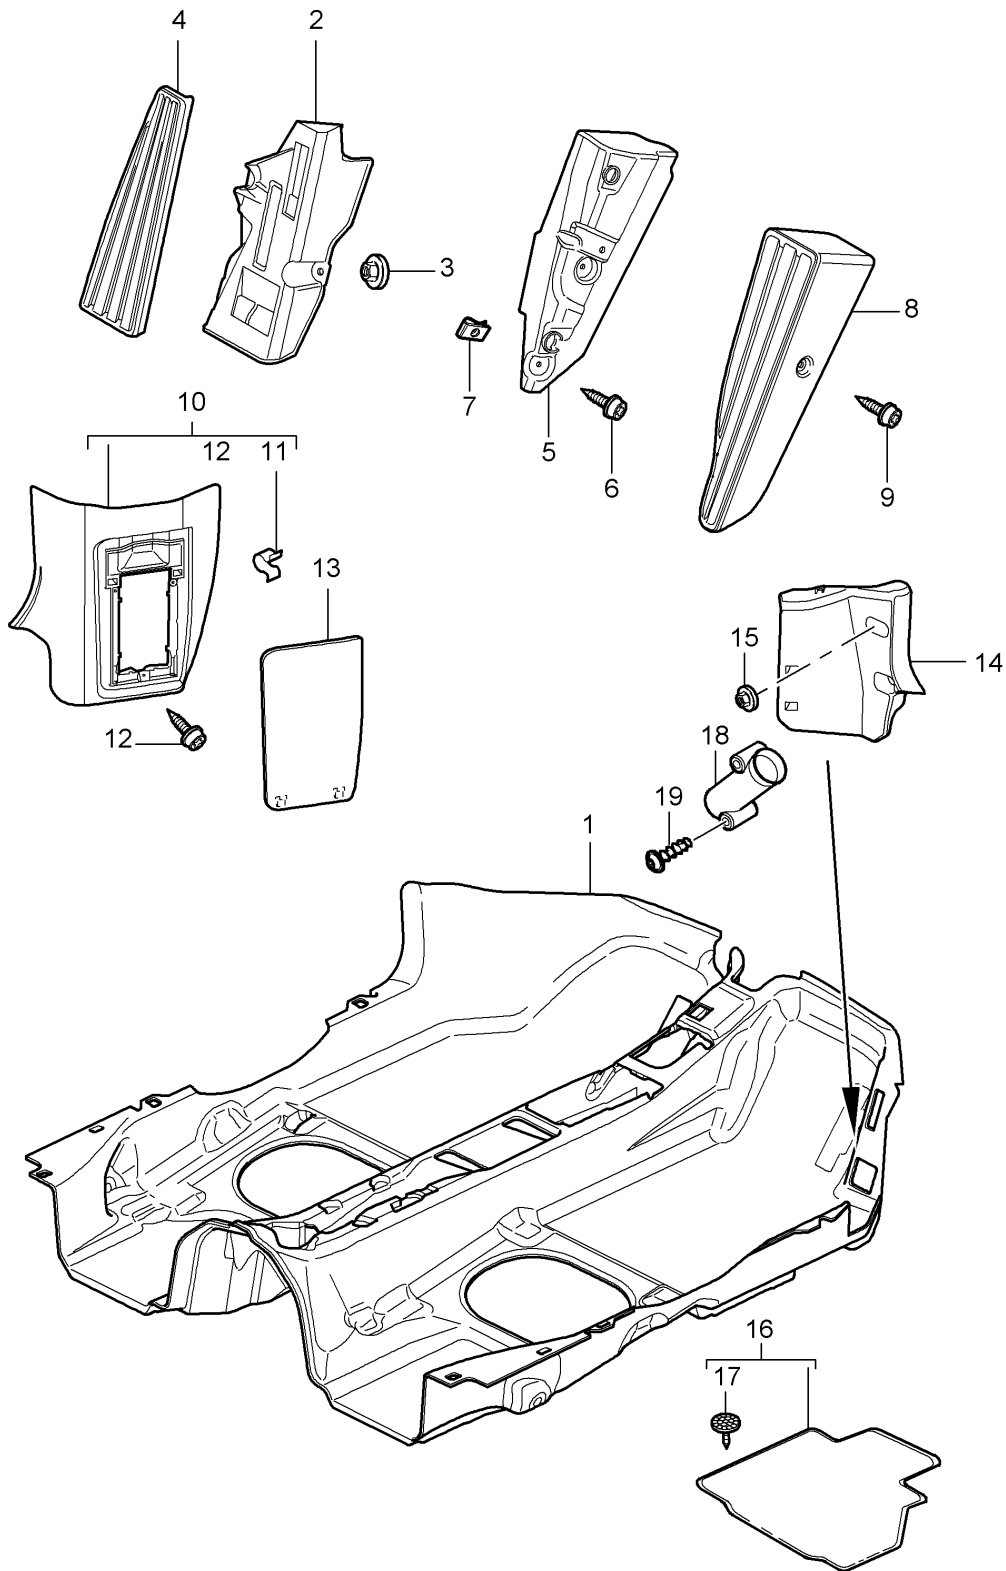

Model: 997-09

Model life 2009>>2012

Pos	Part Number	Description	Remark	Qty	Model
15	997 551 807 00	cap nut		1	
(15)	999 703 455 41	End cap		1	
16	997 551 401 00	Foam part Tool	left lhd	1	PR:098
(16)	997 551 402 00	Foam part Tool	right rhd	1	PR:099
17	997 551 408 00	Foam part Luggage compartment liner	right lhd	1	PR:098
(17)	997 551 407 00	Foam part Luggage compartment liner	left rhd	1	PR:099
18	997 551 405 00	Foam part Compressor	rear	1	
19	997 551 403 00	Foam part Compressor	front	1	
20	997 551 432 00	Foam part filler plate	lhd	1	PR:098
20	997 551 431 00	Foam part filler plate	rhd	1	PR:099
21	997 551 501 00	Cover Compressed air bottle	lhd	1	PR:098
(21)	997 551 501 00 A31	Black			
	997 551 502 00	Cover Compressed air bottle	rhd	1	PR:099
	997 551 502 00 A31	Black			
22	997 551 415 00	Adapter Compressed air bottle		1	
23	997 551 805 01	Eye Luggage compartment	front	1	
	997 551 805 01 02A	Black			
24	997 551 736 01	Cover for control unit		1	
25	999 073 061 02	panel screw ST 4,8 X 16		X	
26	997 551 741 00	retaining strap for first aid kit		1	PR:024
(26)	997 551 741 00	retaining strap for first aid kit		1	PR:499

Model: 997-09

Model life 2009>>2012