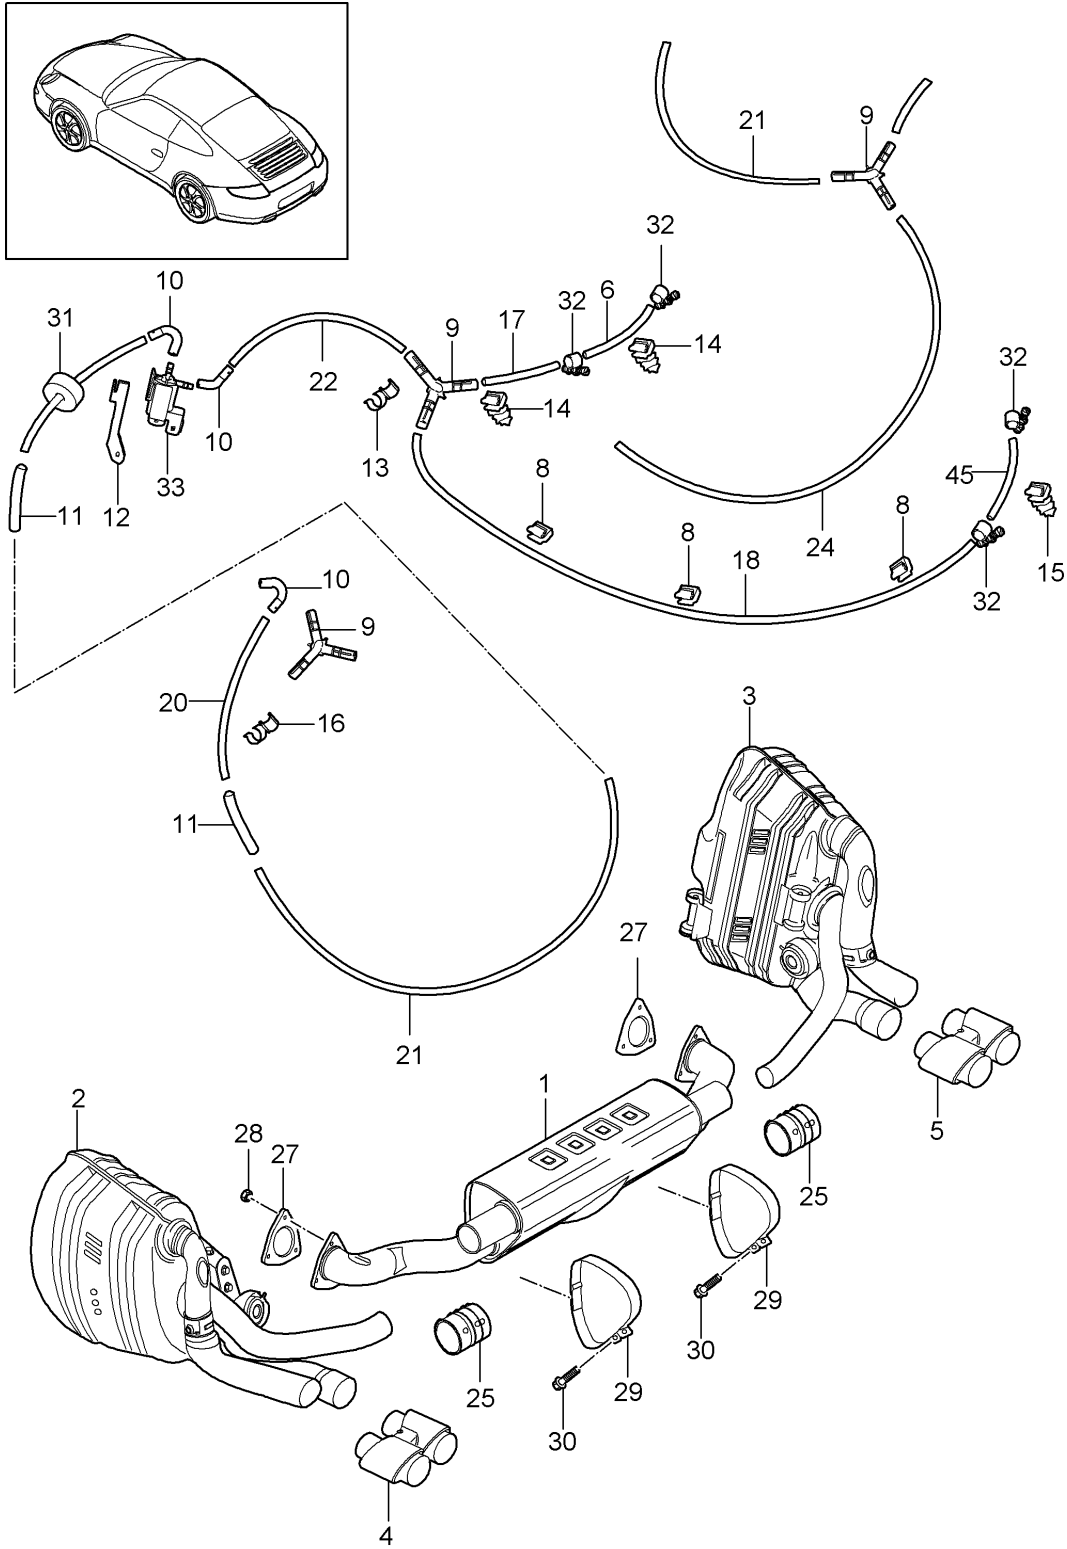

Model: 997-09

Model life 2009>>2012

Pos	Part Number	Description	Remark	Qty	Model
25	900 385 099 01	Torx screw M 8 X 12		X	
26	997 111 126 30	Console Silencer		2	
27	997 606 256 02	Cable guide Lambda probe	right	1	
(27)	997 606 257 02	Cable guide Lambda probe	left	1	
28	997 111 218 30	spacer sleeve Clip		2	
29	999 651 399 40	Line holder 5,0		2	
30	999 651 392 07	Cable holder 9.5 - 10.5		2	
31	900 387 021 01	Socket head bolt M 6 X 12		2	
32	997 113 209 30	Heat insulation Catalytic converter see Technical information Group 2 Nr.28/09	left	1	
(32)	997 113 208 30	Heat insulation Catalytic converter see Technical information Group 2 Nr.28/09	right	1	
33	900 385 009 01	Torx screw M 6 x 16		8	
34	900 075 365 02	Screw M 8 X 30		X	
35	000 043 303 68	Cleaning solution Tailpipe DR.WACK P21S ALU-POLISH		X	

Model: 997-09

Model life 2009>>2012