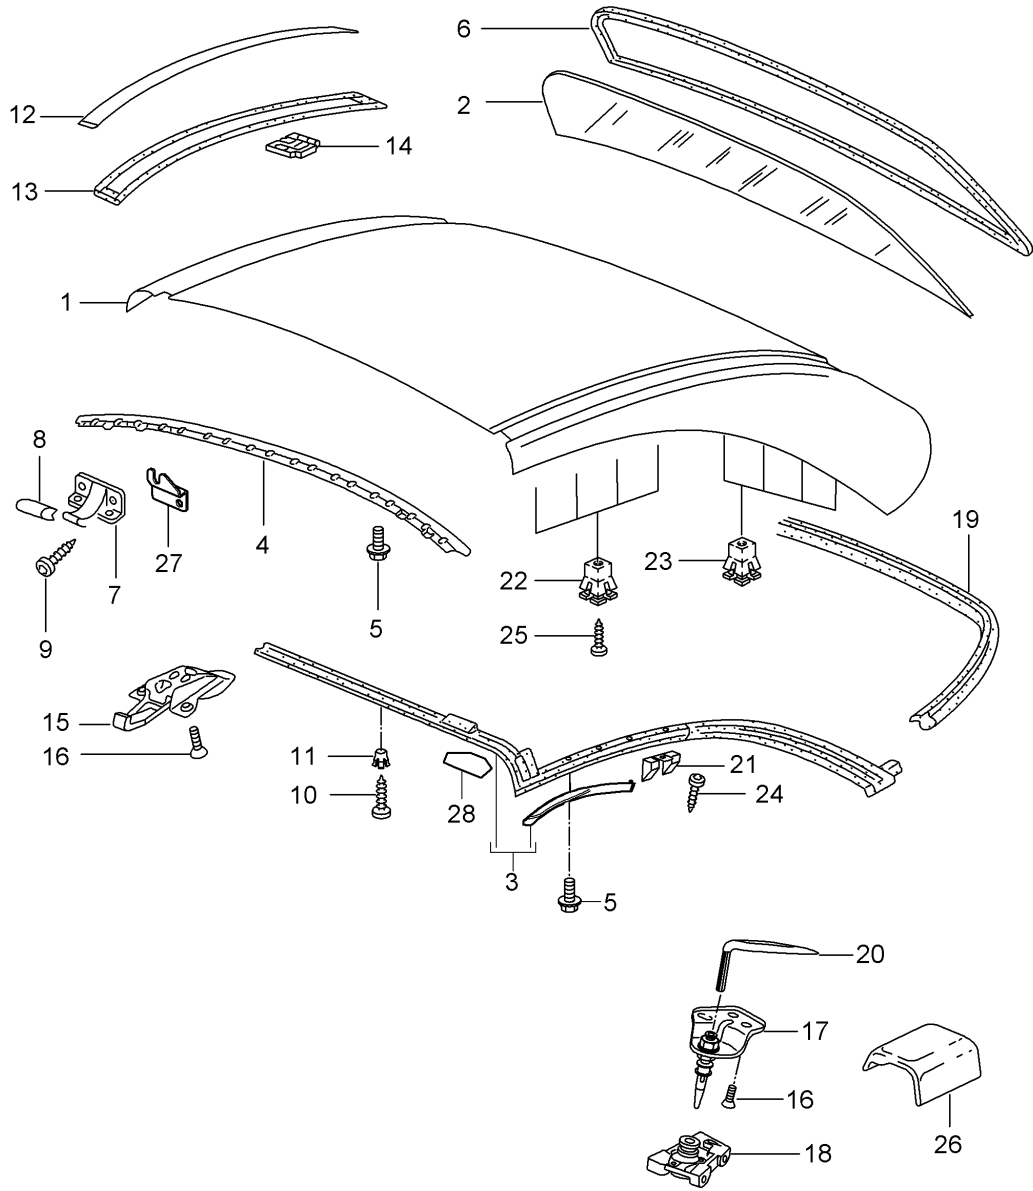

Model: 997-09

Model life 2009>>2012

Model: 997-09 Model life 2009>>2012

Pos	Part Number	Description	Remark	Qty	Model
		hardtop Accessories Gaskets			PR:550
1	996 563 911 00 996 563 911 00 GRV	hardtop primed		1	
		without:			
2	996 563 091 00	Accessories Rear window		1	
3	997 563 225 00	Ready for installation roof frame seal	rear	1	
		with:			
-	996 563 309 00	retaining strip use if required:	left	1	
-	996 563 310 00	retaining strip	front right front	1	
4	996 563 319 00	retaining strip		1	
5	999 073 049 02	panel screw for retaining strip	front	8	
6	996 563 029 00	Transverse Seal for rear window		1	
7	996 563 405 00	Centring journal	left	1	
(7)	996 563 406 00	Centring journal	right	1	
8	996 563 705 01	Cap	left	1	
8	996 563 706 01	Cap	right	1	
9	999 919 144 09	fillister hd. bolt		4	
10	999 073 049 02	panel screw		14	
11	999 507 547 40	expanding nut		8	
12	996 563 707 00	Cover trim	left	1	
	996 563 707 00 GRV	primed			
(12)	996 563 708 00	Cover trim	right	1	
	996 563 708 00 GRV	primed			
13	996 563 361 00	Seal	left	1	
(13)	996 563 362 00	Seal	right	1	
14	986 563 721 00	Clip		8	
15	996 563 401 00	catch		1	
16	900 249 055 09	countersunk bolt M 6X20		3	
17	996 563 403 04	catch	left	1	
(17)	996 563 404 04	catch	right	1	
18	996 561 653 04	Support	left	1	
-	996 561 657 02	Insert		1	
-	900 249 031 09	countersunk bolt		6	
(18)	996 561 654 04	Support	right	1	
-	996 561 658 02	Insert		1	
19	996 563 027 01	Seal		1	
20	996 563 413 01	Tool		1	
21	996 563 125 00	Thrust wedge		2	
22	999 507 923 40	expanding nut green		8	
23	999 507 924 40	expanding nut yellow		8	
24	999 450 008 09	panel screw		2	
25	999 073 049 02	panel screw		16	
26	996 563 421 01	Protective tab		2	
-	999 507 659 40	expanding nut	left	1	
		hardtop contact carrier			
-	999 507 662 40	expanding nut hardtop	right	1