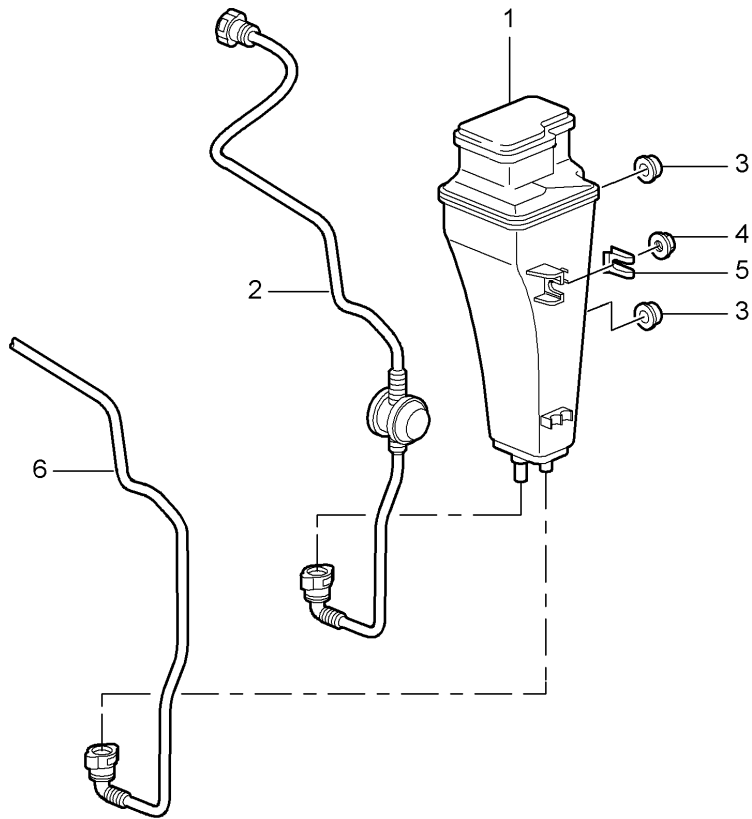

Model: 997-09

Model life 2009>>2012

Model: 997-09

Model life 2009>>2012

Pos	Part Number	Description	Remark	Qty	Model
1	997 201 221 01	Activated charcoal container Activated charcoal container (complete)		1	
2	997 201 251 06	Breather line Fuel tank for Activated charcoal container		1	CARRERA 2
2	997 201 251 01	Breather line Fuel tank for Activated charcoal container		1	CARRERA 4
3	999 702 221 40	Grommet		2	
4	999 084 629 01	Hexagon nut M 6		1	
5	999 507 543 02	Clip 2,00 - 3,00		1	
6		Purge-air line see illustration:	front 201-005	1