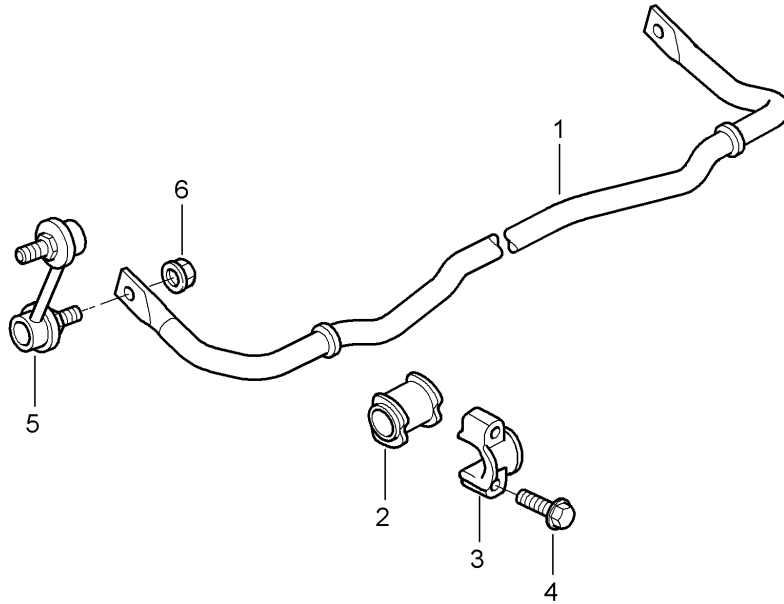

Model: 997-09

Model life 2009>>2012