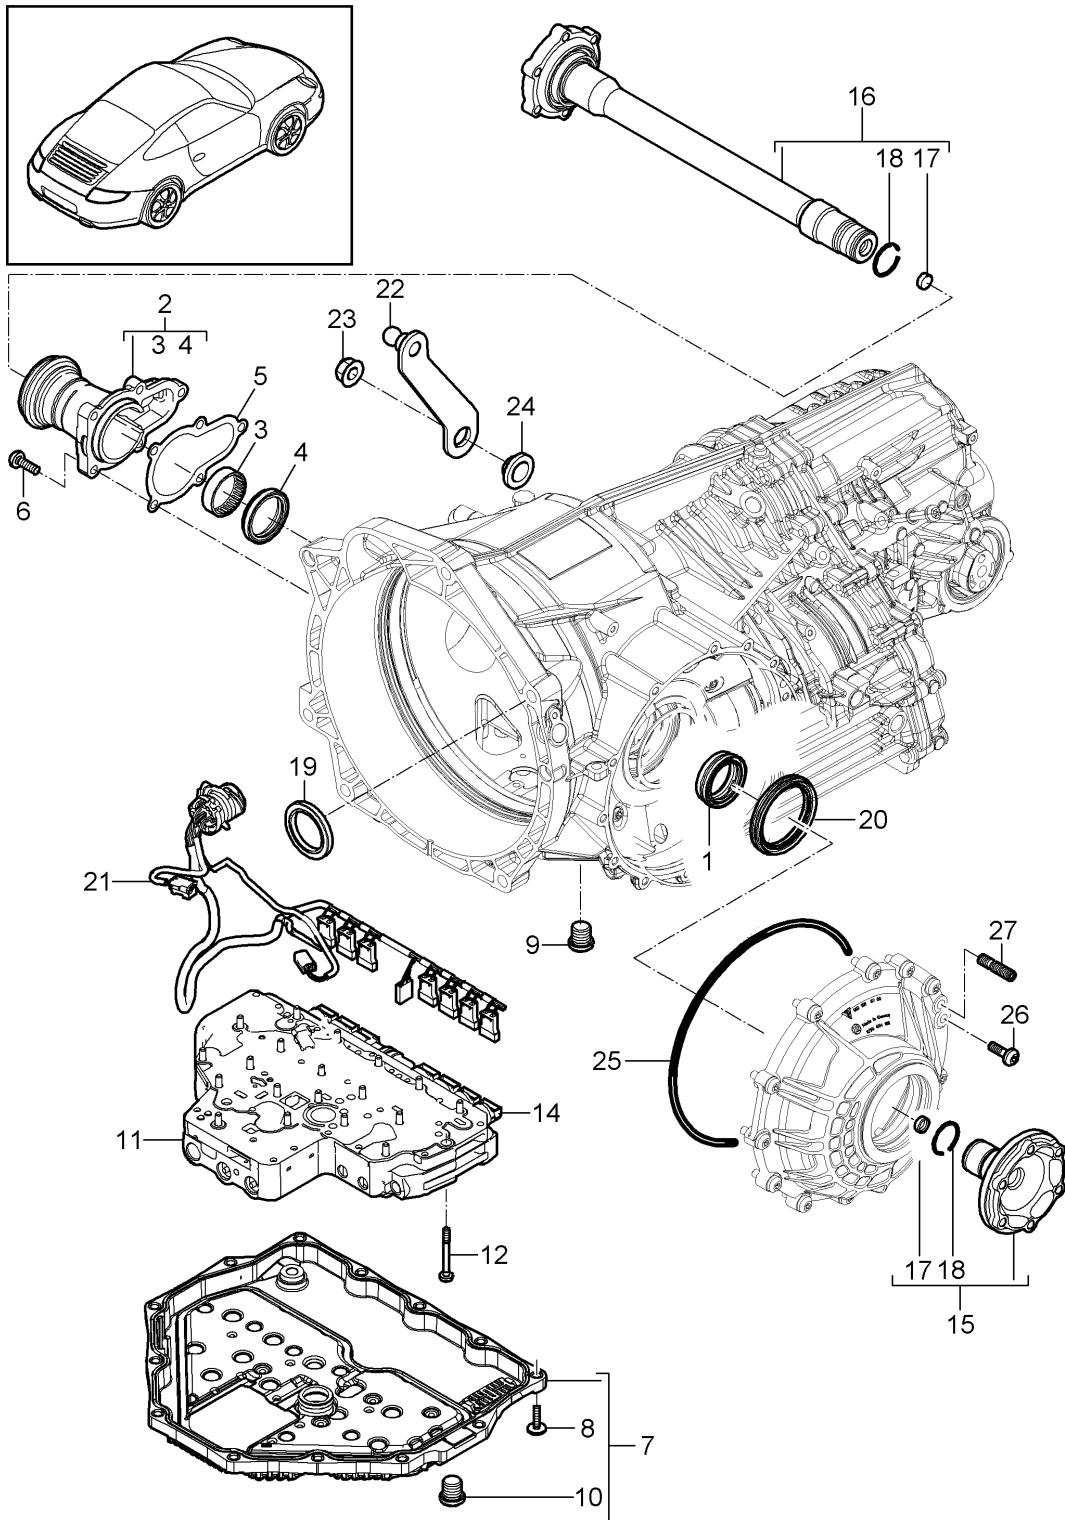

Model: 997-09

Model life 2009>>2012

Model: 997-09 Model life 2009>>2012

Pos	Part Number	Description	Remark	Qty	Model
		- PDK - Gearbox			CG100,CG130
1	9G1 332 806 00	Individual parts Shaft oil seal 40X52 / 55X40		1	
2	9G1 321 159 00	Housing neck Gearbox		1	
2	9G1 321 959 00	No longer use the part here Housing neck (complete)		1	
2	9G1 321 059 00	Discontinued part Housing neck (complete)		1	
4	9G1 332 804 00	Shaft oil seal 42 X 55 X 7		1	
5	9G1 321 259 00	Seal flange		1	
6	9G1 332 801 00	Torx screw M8 X 25		5	
7	9G1 321 025 00	oil sump (complete)		1	
8	9G1 321 801 00	Torx screw M6 X 25		13	
9	9G1 321 805 00	Seal bolt with sealing ring		1	
10	9G1 321 825 00	sealing plug Included seal ring		1	
10	9G1 321 825 01	Discontinued part sealing plug Included seal ring		1	
11	9G1 317 015 00	Control unit Hydraulic		1	
12	9G1 317 801 00	- PDK - Screw M6x55		20	
13	9G1 317 697 00	Connector housing pressure regulator		2	
14	9G1 317 698 00	Connector housing Solenoid valve		6	
15	9G1 332 028 00	Drive flange Short		1	
		only in conj. with: 999.510.047.01 see Technical information 20/09 3925 4221			
(15)	9G1 332 028 50	D >> - MJ 2009 Drive flange Short		1	
		only in conj. with: 999.073.517.01 see Technical information 20/09 3925 4221			
(15)	9G1 332 028 55	D - MJ 2010>> - MJ 2010 Drive flange Short		1