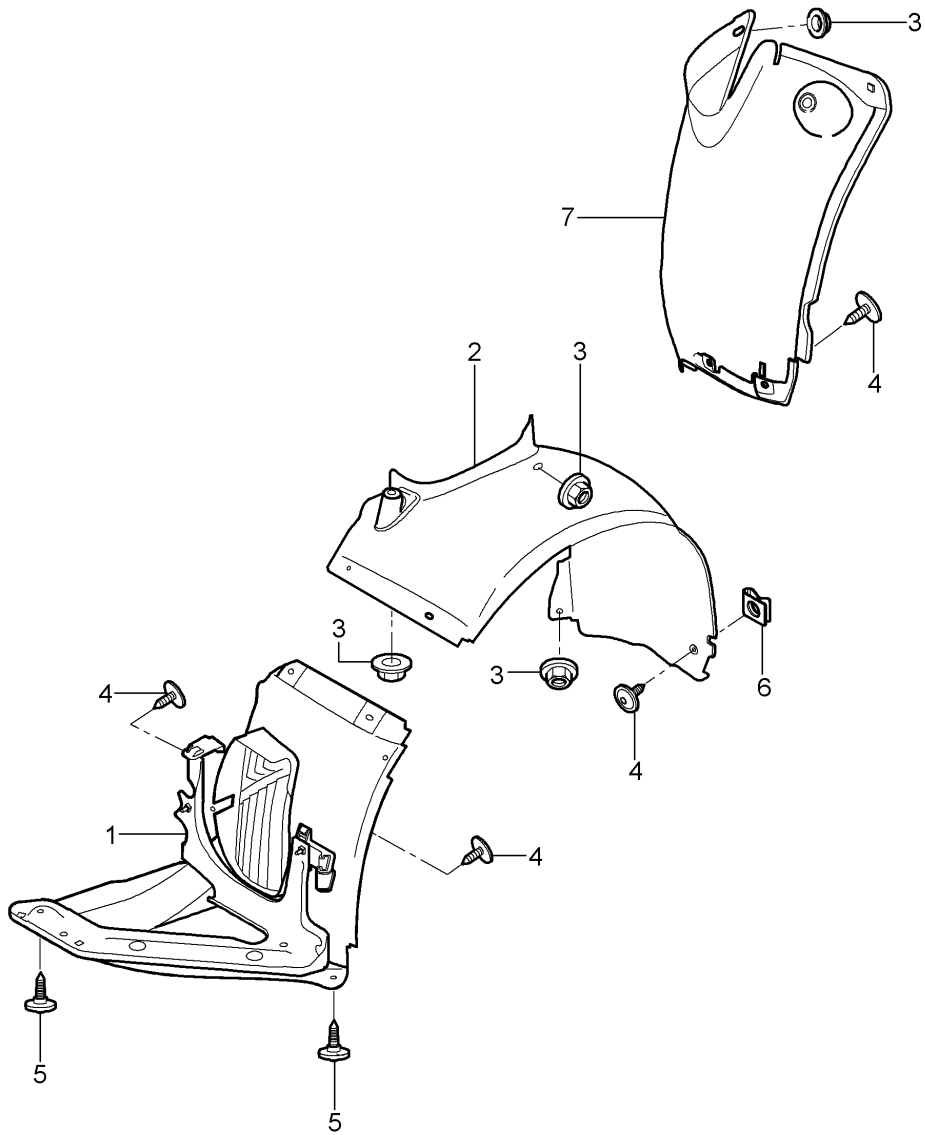

Model: 997-09

Model life 2009>>2012

Model: 997-09

Model life 2009>>2012

Pos	Part Number	Description	Remark	Qty	Model
		Linings			
1	997 504 123 02	Wheel housing Wheel housing liner	left front front	1	PR:-182,-183
1	997 504 123 04	Wheel housing liner	left front front	1	PR:182,183
(1)	997 504 124 02	Wheel housing liner	right front front	1	PR:-182,-183
(1)	997 504 124 04	Wheel housing liner	right front front	1	PR:182,183
2	997 504 203 00	Wheel housing liner	left rear front	1	CARRERA 2
2	997 504 203 01	Wheel housing liner	left rear front	1	CARRERA 4
(2)	997 504 204 00	Wheel housing liner	right rear front	1	CARRERA 2
(2)	997 504 204 01	Wheel housing liner	right rear front	1	CARRERA 4
3	999 049 028 40	Plastic nut T5		12	
4	999 073 231 09	panel screw ST 4,8 X 16		18	
5	999 073 227 09	panel screw ST 4,8 X 19		4	
6	999 507 795 09	panel nut ST 4,8		2	
7	997 504 573 03	Wheel housing liner	left rear	1	CARRERA 2
7	997 504 573 02	Wheel housing liner	left rear	1	CARRERA 4
(7)	997 504 574 03	Wheel housing liner	right rear	1	CARRERA 2
(7)	997 504 574 02	Wheel housing liner	right rear	1	CARRERA 4