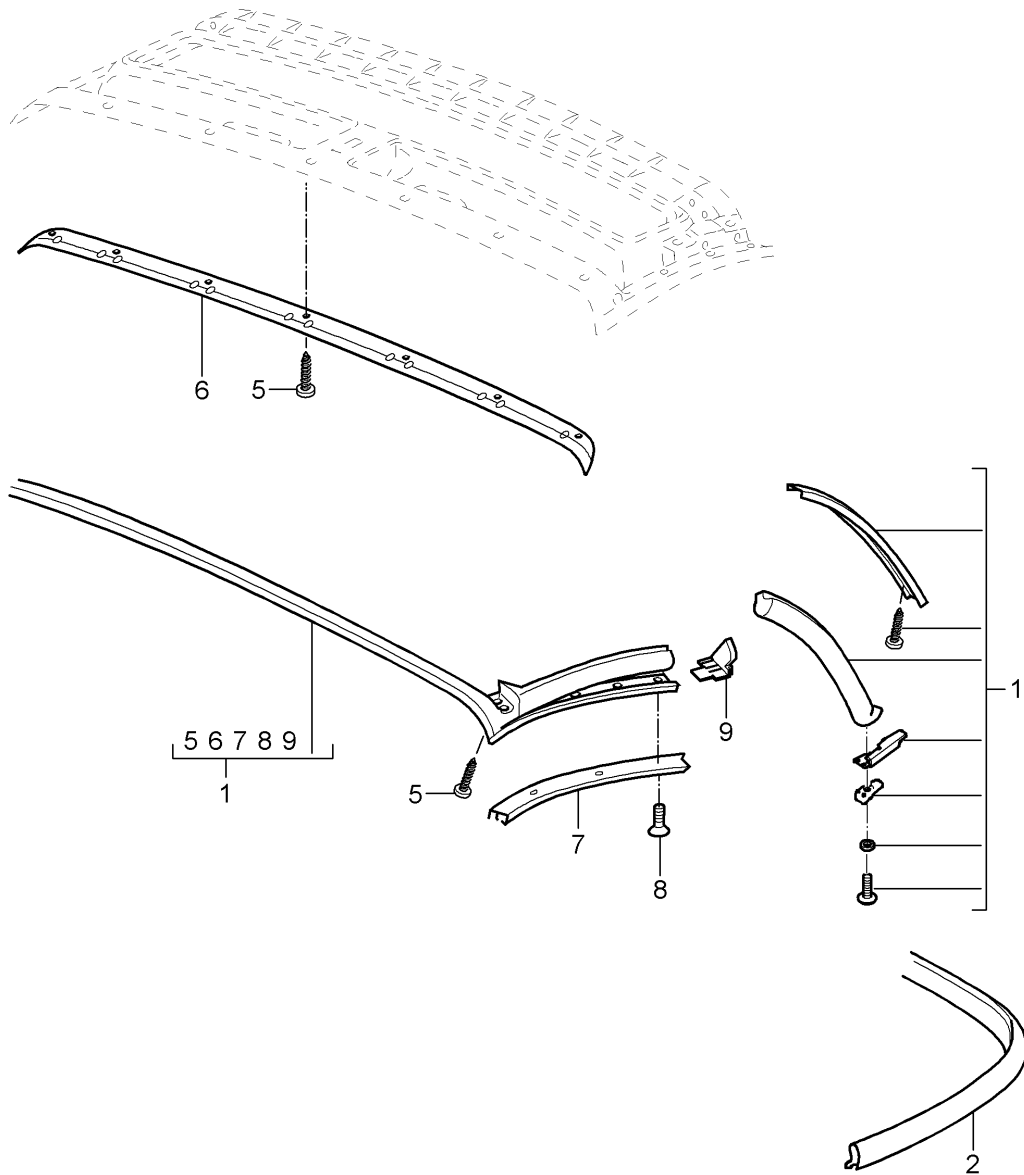

Model: 997-09

Model life 2009>>2012

Pos	Part Number	Description	Remark	Qty	Model
		roof frame catch D - MJ 2011>>			Speedster PR:503
1	997 567 937 00	roof frame (complete) Rally black		1	
2	997 567 938 00	repair set Flap		1	
3	999 924 086 40	Bearing bush		X	
4	987 561 605 00	Centring journal	left	1	
	987 561 605 00 70C	Black			
(4)	987 561 606 00	Centring journal	right	1	
	987 561 606 00 70C	Black			
5	999 919 141 09	fillister hd. bolt		2	
6	999 919 144 09	fillister hd. bolt		4	
7	999 919 148 09	fillister hd. bolt		4	
8	987 561 017 00	Soft top catch		1	
	987 561 017 00 A09	Black			
9	999 088 049 30	Pin		4	
10	999 166 075 09	securing clip		4	

Model: 997-09

Model life 2009>>2012