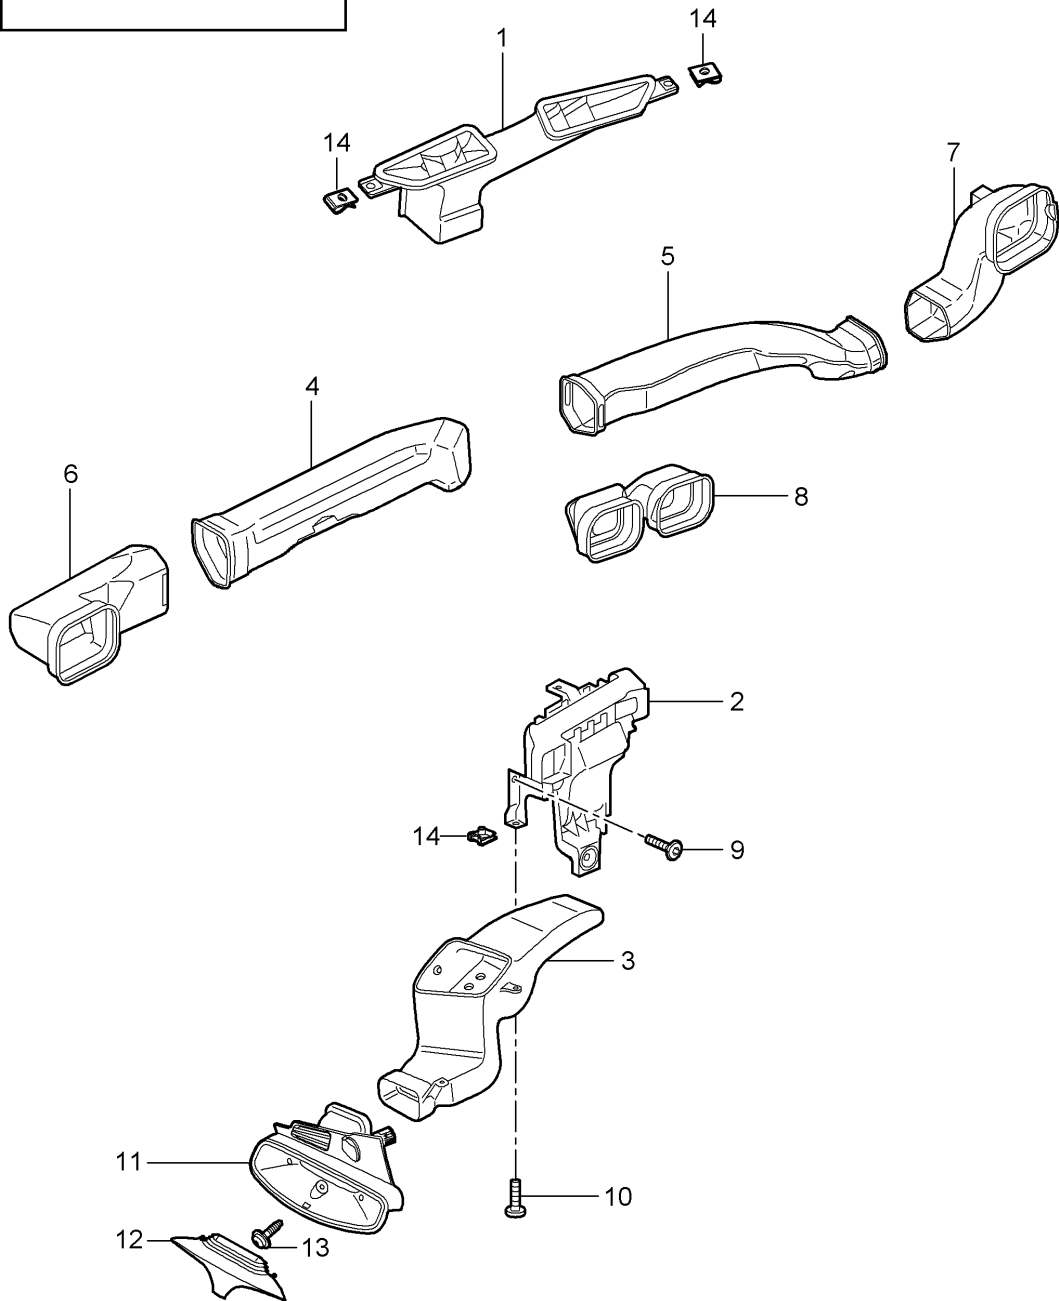

Model: 997-09

Model life 2009>>2012

Pos	Part Number	Description	Remark	Qty	Model
1	997 572 553 00	Heating system 1 Feed line return line Heating hose	lhd	1	PR:098
(1)	997 572 553 01	Intake Heating hose	rhd	1	PR:099
2	997 572 555 00	Intake Heating hose	lhd	1	PR:098
(2)	997 572 555 01	Return line Heating hose	rhd	1	PR:099
3	999 512 603 09	Hose clamp		4	
4	996 572 263 02	Seal	lhd	1	PR:098
(4)	996 572 263 03	Seal	rhd	1	PR:099
5	997 572 681 00	Heater pipeline Supply		1	
6	997 572 683 00	Discontinued part Heater pipeline Return line Discontinued part		1	
-	996 572 785 00	Distance piece		X	
7	999 511 230 40	Cable holder		4	
-	999 511 232 41	Rubber bush		4	
8	996 572 765 02	Grommet		1	

Model: 997-09

Model life 2009>>2012