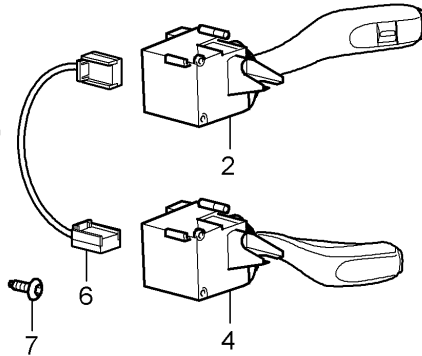

Model: 997-09

Model life 2009>>2012