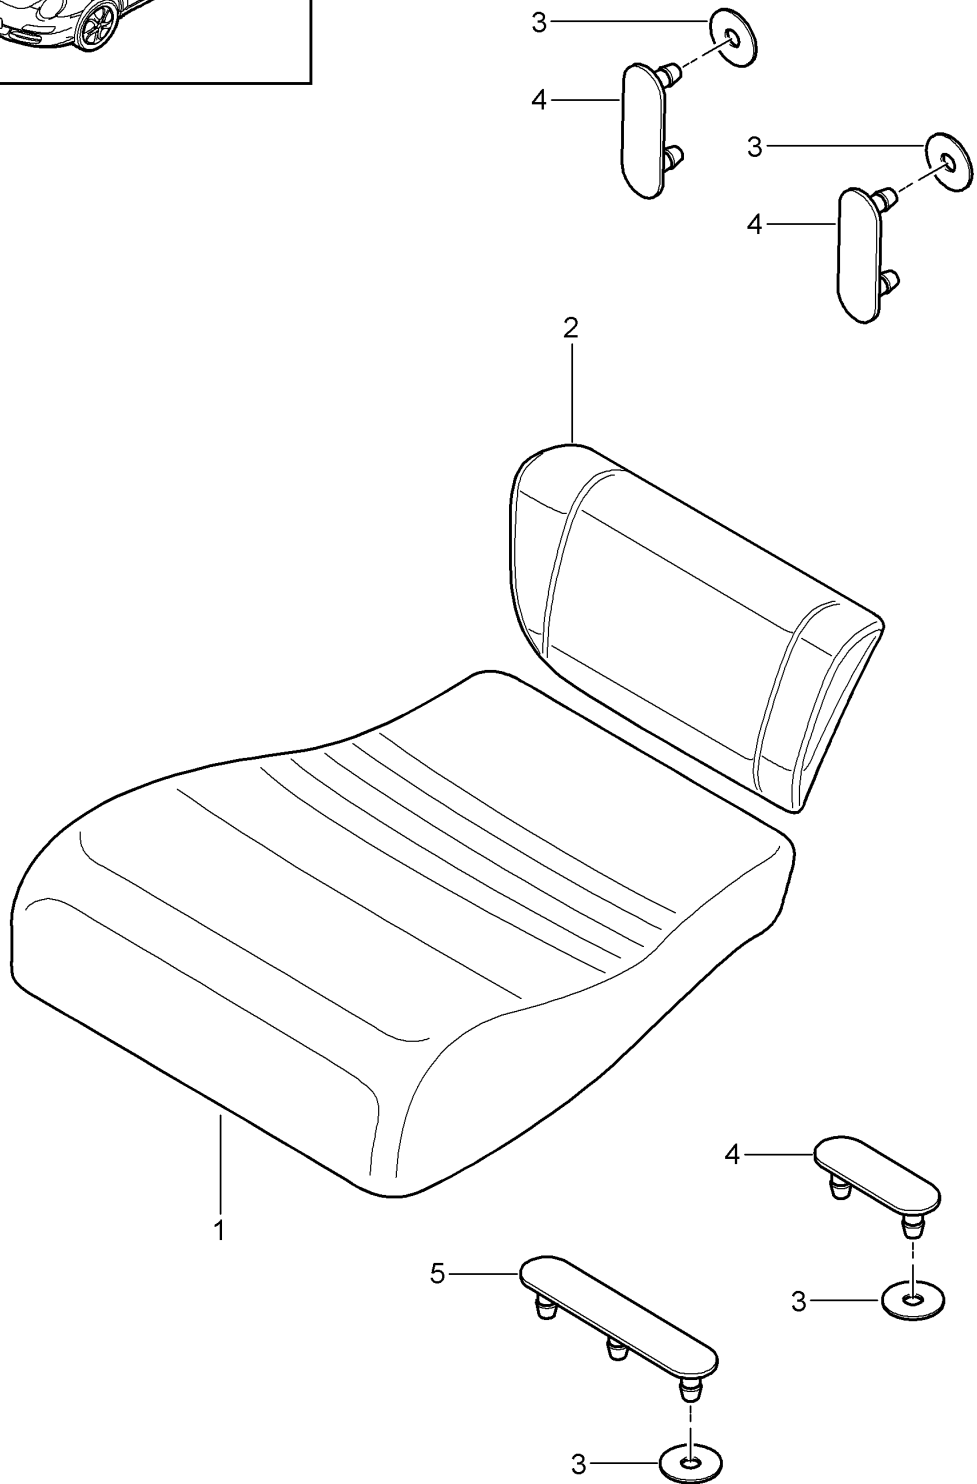

Model: 997-09

Model life 2009>>2012