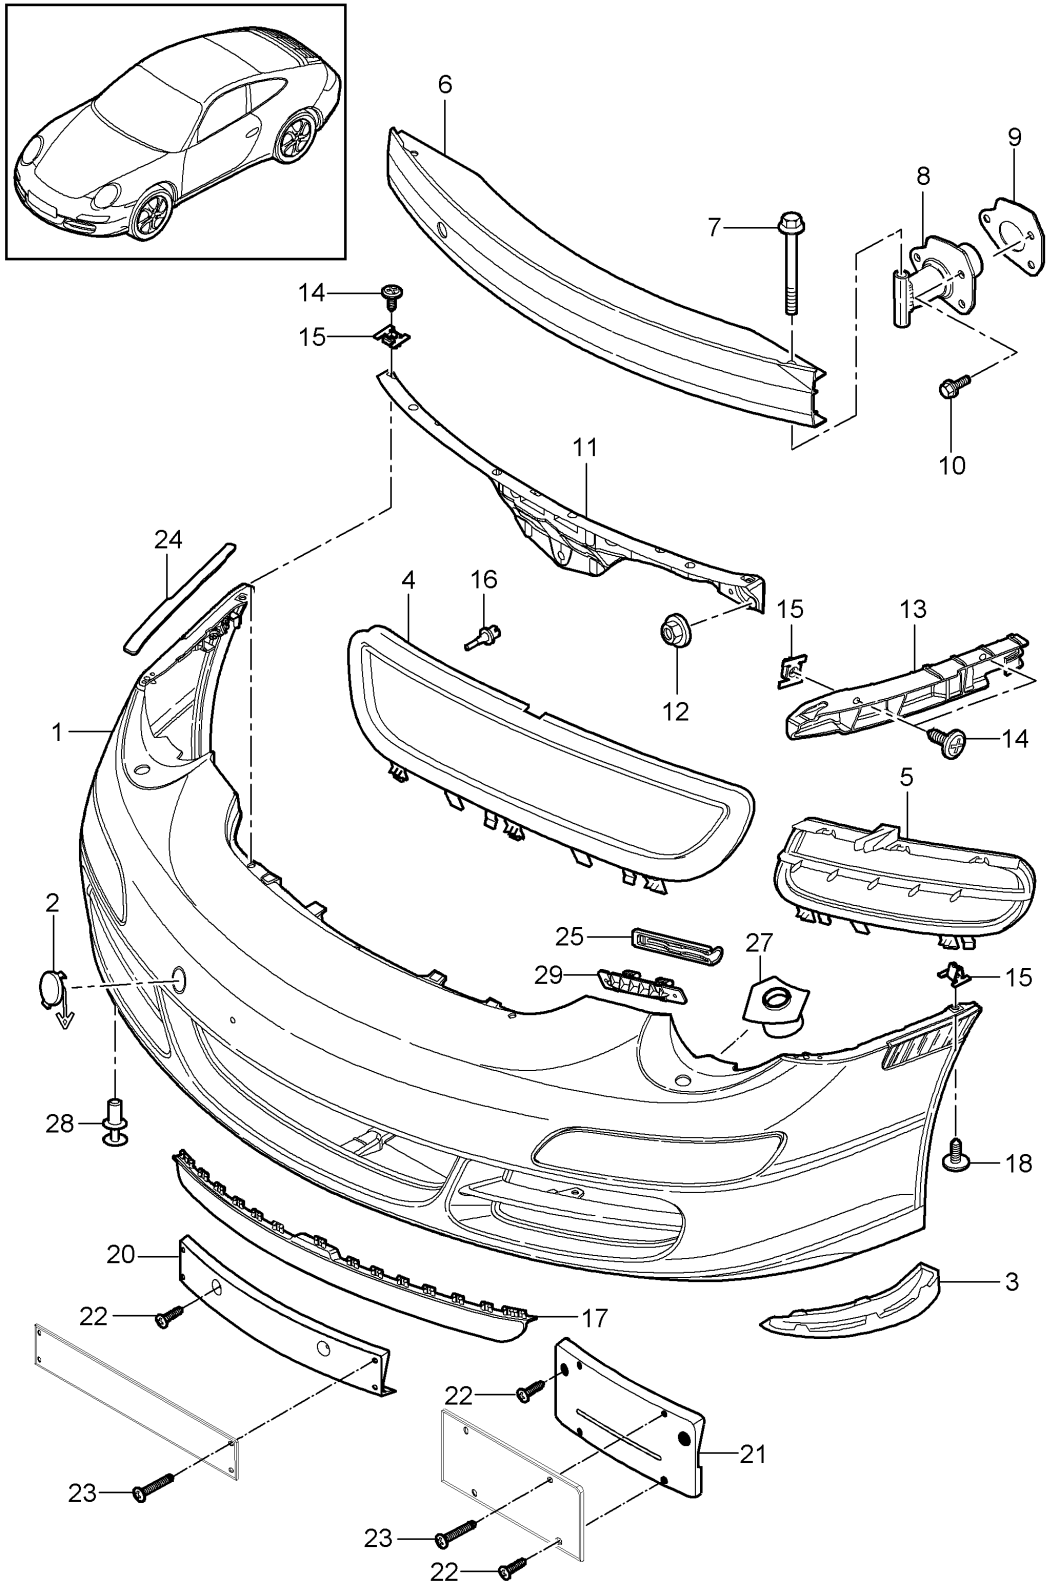

Model: 997-09

Model life 2009>>2012

Model: 997-09 Model life 2009>>2012

Pos	Part Number	Description	Remark	Qty	Model
1	997 505 191 05	bumper Trim	front	1	PR:181,182, 288
1	997 505 191 05 G2L 997 505 191 07	primed Trim		1	PR:183,288
1	997 505 191 07 G2L 997 505 961 02	primed Trim		1	PR:XAA,XAS, 288,182,181
1	997 505 961 03	primed Trim		1	PR:XAA,XAS, 288,183
2	997 505 703 05	cover for towing eye		1	
(2)	997 505 703 05 G2L 997 505 994 01	primed cover for towing eye		1	PR:XAA,XAS
3	997 505 525 01	Trim	left	1	
(3)	997 505 525 01 G2L 997 505 526 01	primed Trim	right	1	
4	997 505 526 01 G2L 997 505 541 03	primed Retaining frame		1	
5	997 505 541 03 01C 997 505 563 04	Satin black Retaining frame	center left	1	C2
(5)	997 505 563 04 01C 997 505 564 04	Black Retaining frame	right	1	C2
(5)	997 505 564 04 01C 997 505 563 05	Black Retaining frame	left	1	C4
(5)	997 505 563 05 9B1 997 505 564 05	Titanium metallic Retaining frame	right	1	C4
(5)	997 505 564 05 9B1 997 505 985 02	Titanium metallic Retaining frame	left side	1	PR:XAS,503, 756
(5)	997 505 985 02 041 997 505 985 01	Black Retaining frame	left side	1	PR:XAA,XAS
(5)	997 505 985 01 01C 997 505 986 02	Black Retaining frame	right side	1	PR:XAS,503, 756
(5)	997 505 986 02 041 997 505 986 01	Black Retaining frame	right side	1	PR:XAA,XAS
6	997 505 986 01 01C 997 505 131 00	Black Carrier		1	
-	997 505 777 01	Foam part Foam part in Carrier	with:	1	
7	900 378 088 01	Hexagon bolt M 12 x 100		2	
8	997 505 319 00	Impact pipe		2	
9	997 505 751 02	Seal		2	
10	900 378 267 01	Shock absorber Hexagon bolt M 8 X 30		6	
11	997 505 531 00	retaining strip	center	1	
12	999 076 048 01	Hexagon nut M 6		3	
13	997 505 535 01	retaining strip	left	1	
(13)	997 505 536 01	retaining strip	right	1	
14	999 073 418 01	panel screw ST 4,8 X 19		4	
15	999 507 849 01	Cage nut ST 4,8		9	
16	996 641 142 00	Temperature sensor		1