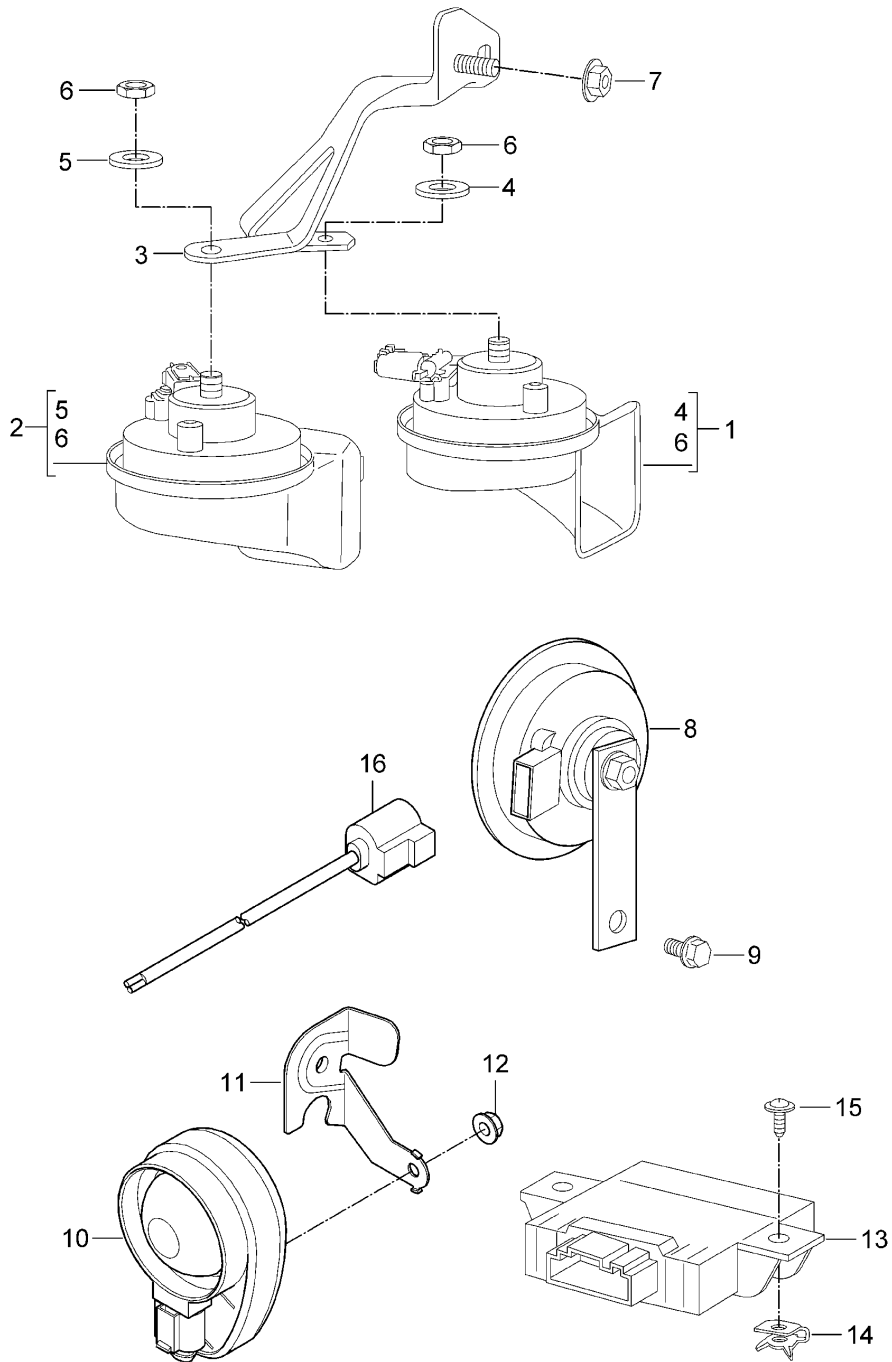

Model: 997-09

Model life 2009>>2012

Model: 997-09 Model life 2009>>2012

Pos	Part Number	Description	Remark	Qty	Model
1	997 635 206 03	Fanfare Signal horn alarm system		1	
1	997 635 206 04	Fanfare High-pitched Discontinued part		1	
1	997 635 216 00	Fanfare High-pitched No longer use the part here		1	
-	997 612 947 00	Adapter cable see Technical information GR.9 NR.100/13 KD-NR.9050		1	
2	997 635 205 03	Fanfare Low-pitched Discontinued part		1	
2	997 635 205 04	Fanfare Low-pitched No longer use the part here		1	
(2)	997 635 215 00	Fanfare Low-pitched see Technical information GR.9 NR.100/13 KD-NR.9050		1	
-	997 612 947 00	Adapter cable see Technical information GR.9 NR.100/13 KD-NR.9050		1	
3	997 635 150 04	Bracket for fanfare Discontinued part		1	
3	997 635 150 05	Bracket for fanfare		1	
4		Washer High-pitched		1	
5		Washer Low-pitched		1	
6	900 034 001 04	Nut M 8		2	
7	900 377 003 03	Hexagon nut M 8		1	
8	996 637 117 03	Signal horn for alarm system		1	
8	996 637 117 05	Signal horn for alarm system Replacement for 996.637.117.03		1	
9	900 075 459 01	Bolt with washer M 6 X 12 Z2	9P1 998 003 A use if required:	1	
10	955 618 237 01	Alarm horn		1	PR:536
11	997 637 419 01	Bracket		1	PR:536
12	900 380 015 01	Hexagon nut		1	PR:536