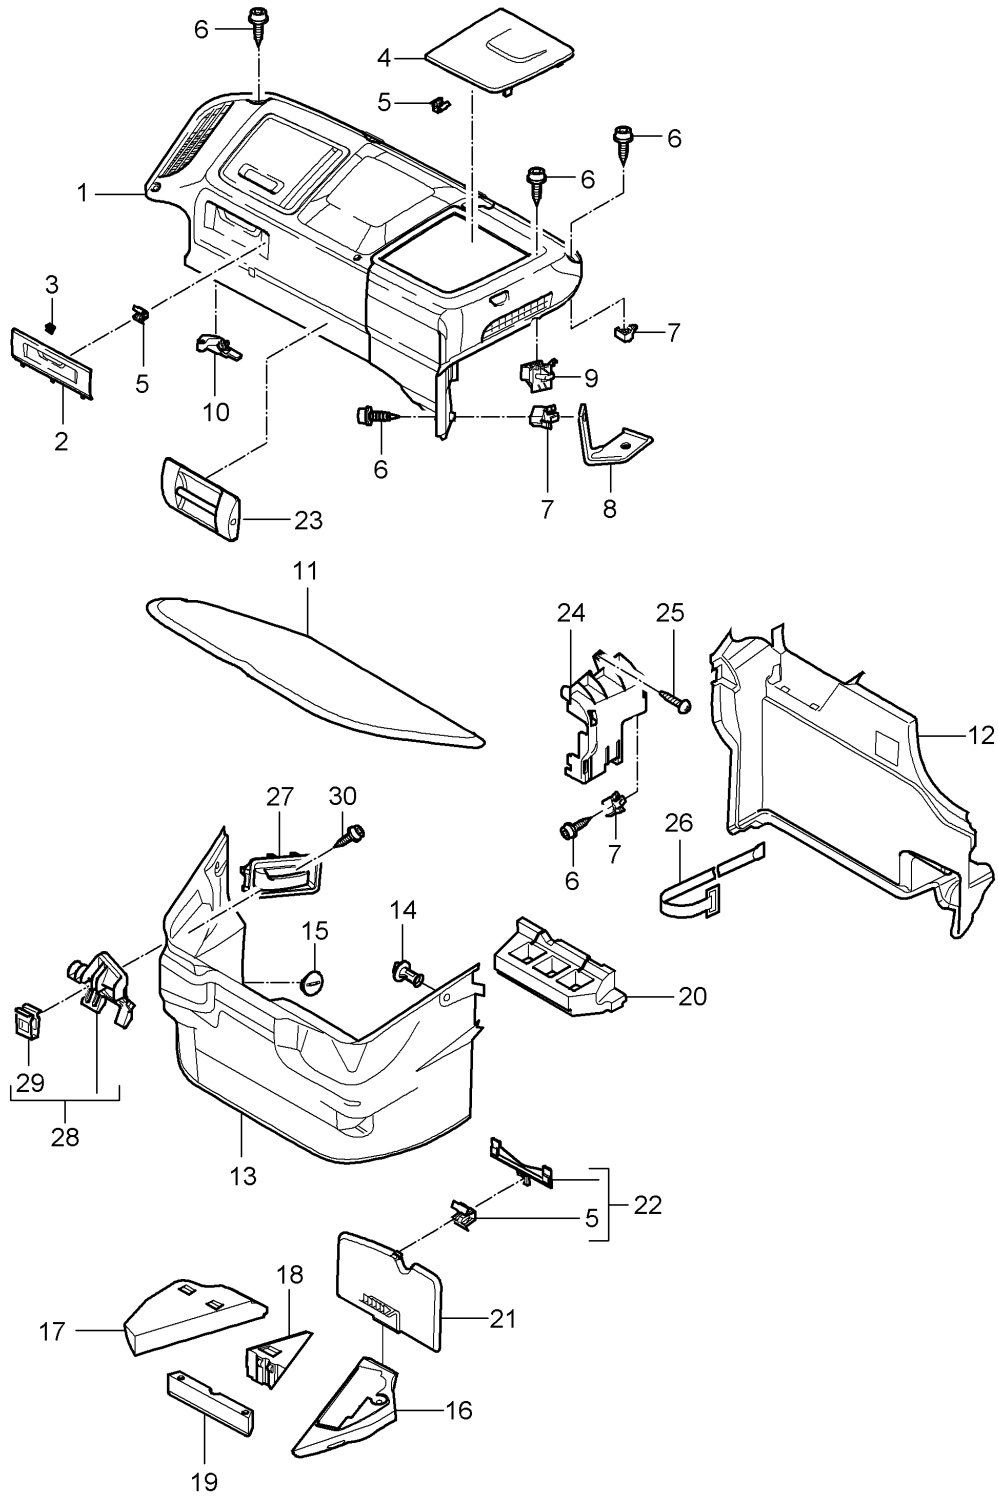

Model: 997-09 Model life 2009>>2012

Pos	Part Number	Description	Remark	Qty	Model
27	997 551 805 00 01C 997 551 751 00	Satin black Trim Lines Carpet		1	PR:099
28	997 551 751 00 A31 999 507 116 01	Black U-clip 23,0 - 23,5		2	PR:099
32	999 590 055 01	Securing clip 10,7 X 11,5		2	
33	997 551 634 00	Luggage compartment trim	lhd	1	PR:098,674
33	997 551 634 00 FMU	black/black			
33	997 551 634 00	Luggage compartment trim	lhd	1	PR:098,676
33	997 551 634 00 FMU	black/black			
33	997 551 634 00	Luggage compartment trim		1	PR:673
33	997 551 634 00 FMU	black/black			
(33)	997 551 635 00	Luggage compartment trim	rhd	1	PR:099
	997 551 635 00 FMU	black/black			
34	997 551 633 00	Trim Brake servo	lhd	1	PR:098,674
34	997 551 633 00 FMU	black/black			
34	997 551 633 00	Trim Brake servo	lhd	1	PR:098,676
34	997 551 633 00 FMU	black/black			
34	997 551 633 00	Trim Brake servo		1	PR:673
34	997 551 633 00 FMU	black/black			
(34)	997 551 632 00	Trim Brake servo		1	PR:099
	997 551 632 00 FMU	black/black			
35	999 507 795 09	panel nut 4,8		3	
36	999 073 231 09	panel screw 4,8 X 16		3	
37	999 025 236 40	Washer fuse for catch Position 14		2	

Model: 997-09

Model life 2009>>2012