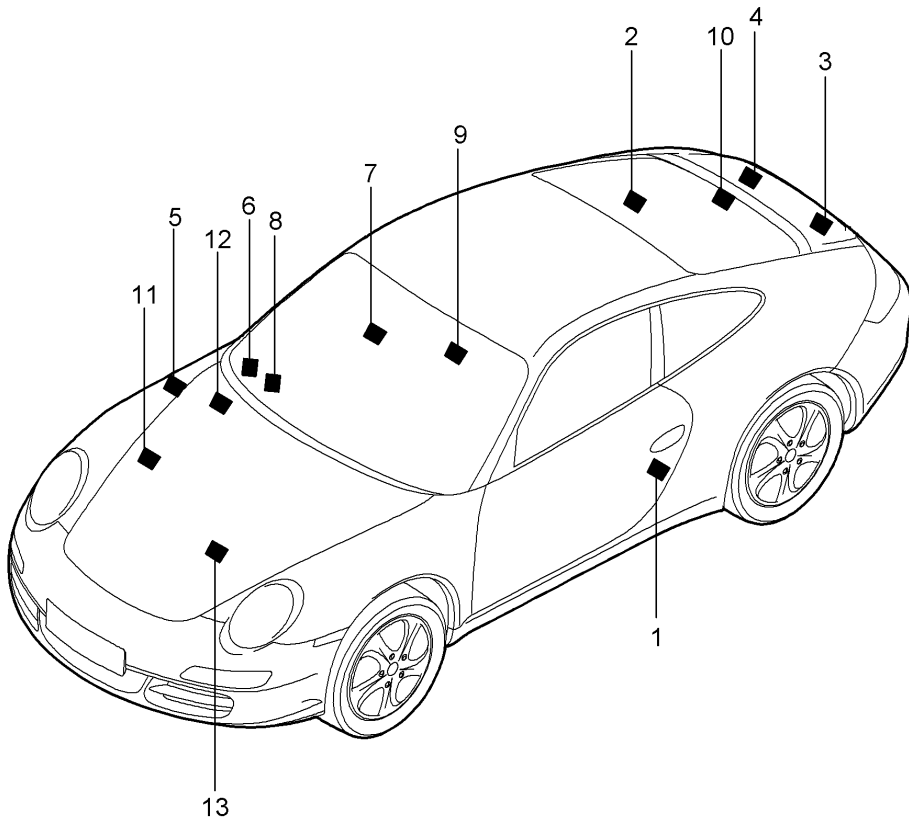

Model: 997-09

Model life 2009>>2012

Model: 997-09

Model life 2009>>2012

Pos	Part Number	Description	Remark	Qty	Model
-		Signs/notices		1	PR:447
2	996 361 701 20	Signs/notices Spare wheel Sticker		1	PR:447
2	997 361 701 00	English Sticker		1	"AUS" PR:215,447
2	928 701 150 00	Arabic Sticker		1	PR:447
-		"MAX 80 KM/H" Signs/notices			
3	997 006 108 00	Engine specifications Sticker		1	PR:068
3	7PP 010 751 C	D - MJ 2009>> - MJ 2009 Sticker		1	PR:068
3	955 701 675 00	D - MJ 2010>> Sticker		1	PR:193
4	997 006 544 00	Reservoir Sticker		1	
4	997 701 535 00	engine oil - MOBIL 1 - Sticker		1	PR:193
-		Engine-oil level Signs/notices			
5	996 006 117 00	Type of fuel Sticker		1	
5	996 006 117 02	98 ROZ Sticker		1	"AUS"
5	996 006 117 01	96 ROZ Sticker		1	PR:150
5	996 006 117 03	98 ROZ Sticker		1	PR:193
5	955 701 676 15	93 RON/MON/2 sticker for		1	PR:193
5	955 701 676 10	fuel filler neck Sticker		1	PR:193
-		Fuel filler flap Signs/notices			
6	3B0 010 219 B	Airbag sticker with pictogram for - airbag / child's seat		1	
6	8D0 010 141 Q	child seat sticker with pictogram for - airbag / child's seat		1	"AUS"
6	997 701 430 00	child seat Sticker		1	
6	997 701 430 01	German Sticker		1	
6	997 701 430 02	child seat English Sticker		1	
6	997 701 430 03	child seat French Sticker		1	
6	997 701 430 04	child seat Italian Sticker		1	
6	997 701 430 05	child seat Swedish Sticker		1	
6	997 701 430 06	child seat Spanish Sticker		1