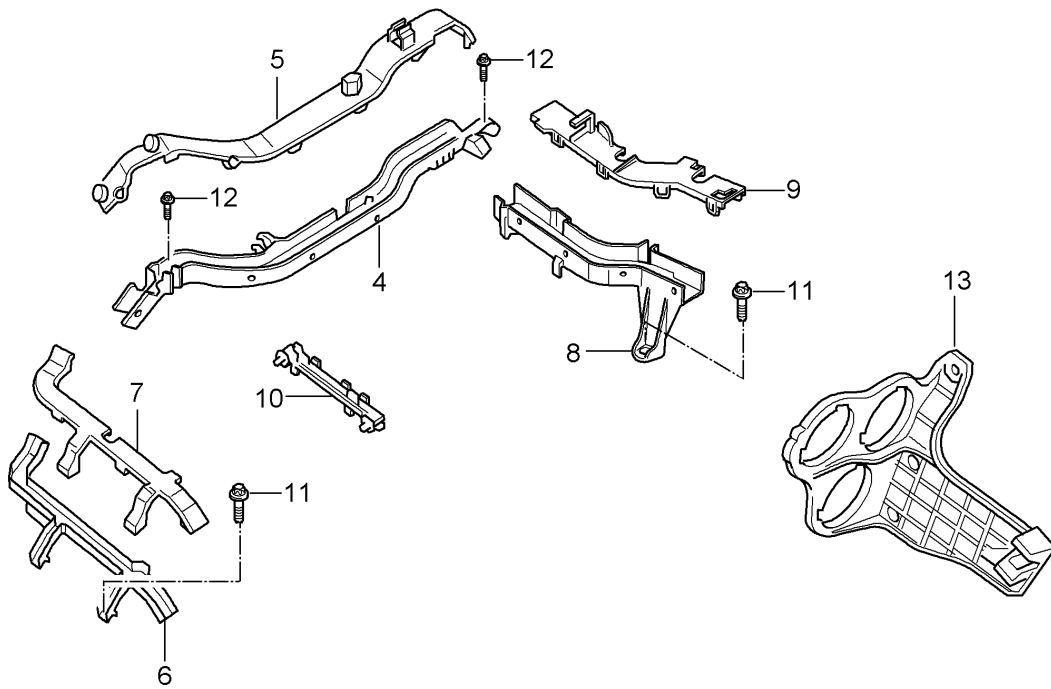

Model: 997-09

Model life 2009>>2012