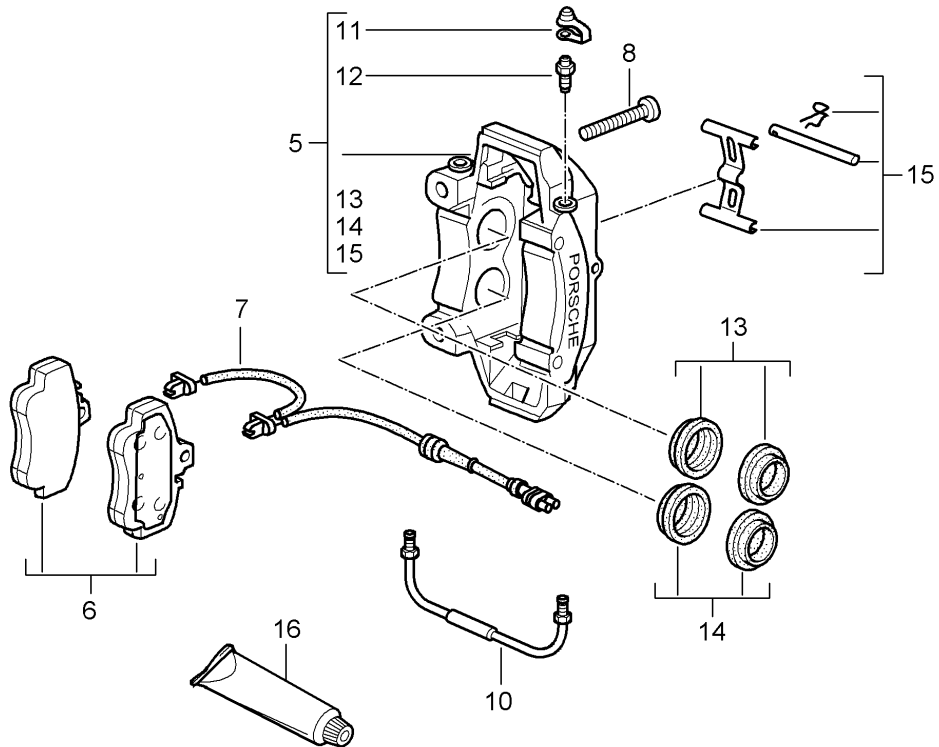

Model: 997-09

Model life 2009>>2012