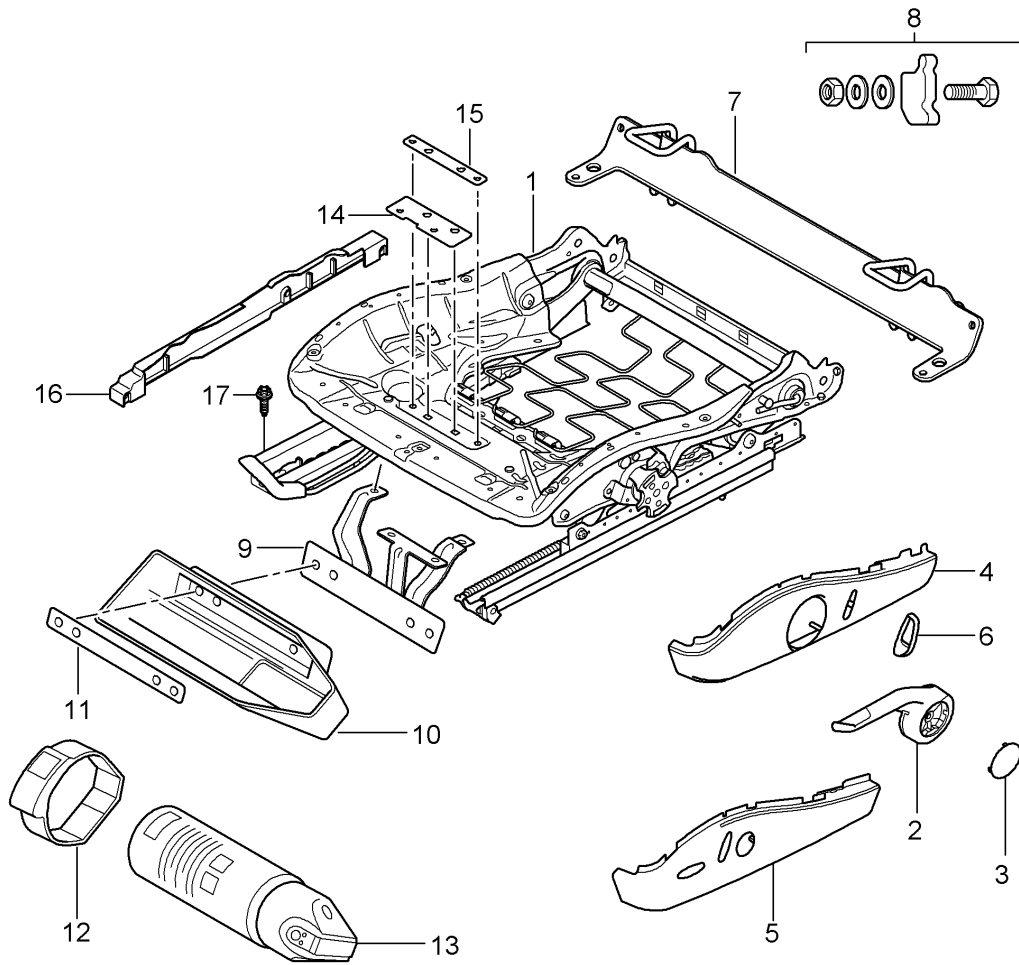

Model: 997-09 Model life 2009>>2012

Pos	Part Number	Description	Remark	Qty	Model
6	997 521 485 00	Bowden cable Backrest frame		2	PR:369,370
6	997 521 485 00	Bowden cable Backrest frame		2	PR:437,438
7	997 521 375 00	Release Backrest frame		1	PR:369,370
7	997 521 375 00	Release Backrest frame		1	PR:437,438
8	997 521 855 00	Grille Backrest frame		1	PR:369,370
8	997 521 855 00	Grille Backrest frame		1	PR:437,438
9	997 521 893 00	tension spring Inner spring		2	PR:369,370
9	997 521 893 00	tension spring Inner spring		2	PR:437,438
10	997 521 895 00	Clip Inner spring		2	PR:369,370
10	997 521 895 00	Clip Inner spring		2	PR:437,438
11	997 521 797 00	tension spring Release backrest		1	PR:369,370
11	997 521 797 00	tension spring Release backrest		1	PR:437,438
12	997 521 335 01	Trim Mounting component	left inner	1	
(12)	997 521 335 01 D07	Volcano grey			
	997 521 336 01	Trim Mounting component	right inner	1	
	997 521 336 01 D07	Volcano grey			
13	999 073 375 09	Screw Mount backrest Seat frame		4	
14	999 073 306 09	Screw Mount Side airbag unit		2	

Model: 997-09

Model life 2009>>2012