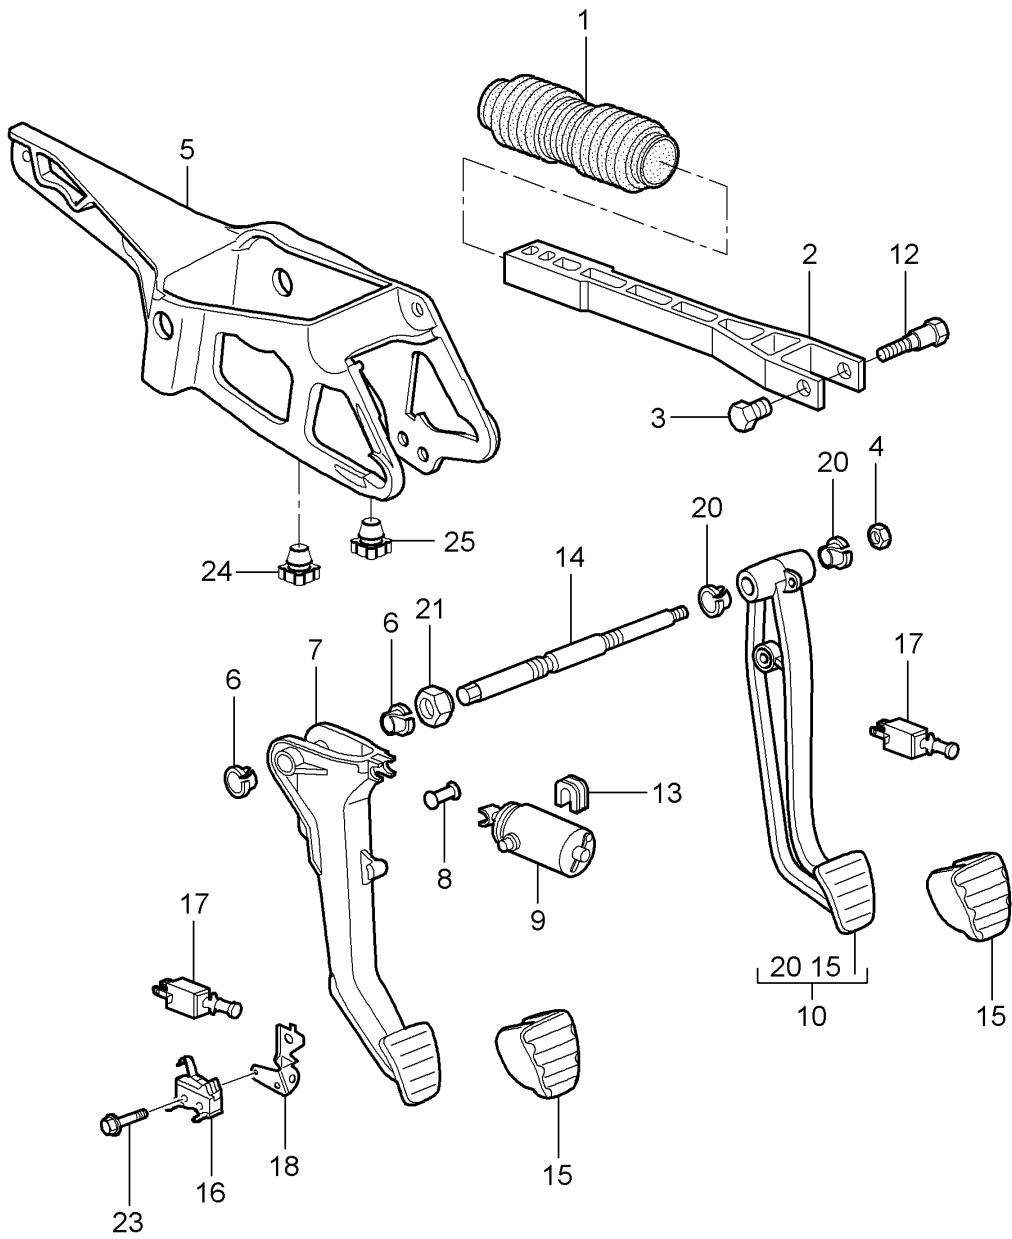

Model: 997-09

Model life 2009>>2012

Model: 997-09

Model life 2009>>2012

Pos	Part Number	Description	Remark	Qty	Model
-	000 043 206 17	Pedals universal low temperat. grease 1 tube		X	
1		Bellows see illustration:	604-000	1	
2	996 423 165 05	push rod		1	
3	996 423 307 00	Sleeve		1	
4	999 084 457 01	Hexagon nut M 8		3	
		Console		2	
5	997 423 571 02	for Servo spring bush		1	PR:480
6	997 423 399 01	Clutch pedal switch		2	PR:480
7	997 423 139 01	Pin		1	PR:480
8	996 423 315 06	Pin		1	PR:480
-	999 166 022 01	Kl-lock for Pin		1	PR:480
9	997 423 081 05	Servo spring		1	
10	997 423 091 04	brake pedal		1	PR:480,098
(10)	997 423 092 04	brake pedal		1	PR:480,099
(10)	997 423 093 04	brake pedal		1	PR:250,098
10	997 423 094 04	brake pedal		1	PR:250,099
12	996 423 308 00	Pin		1	
13	997 423 581 00	bearing shell		1	
14	997 423 281 00	axle		1	PR:480,098
(14)	997 423 284 00	axle		1	PR:480,099
(14)	996 423 283 05	axle		1	PR:250,098
(14)	996 423 286 05	axle		1	PR:250,099
-	996 423 277 00	Bearing sleeve brake pedal		1	PR:099
15	997 423 910 00	pad for brake and clutch pedals		2	PR:480
(15)	997 423 912 00	Cap for foot brake pedal		1	PR:250
16	997 613 109 01	Switch for clutch pedal		1	PR:480
17	996 613 113 02	switch for brake pedal brake pedal		1	
(17)	996 613 114 01	Switch for clutch pedal Clutch pedal switch		1	
18	997 423 541 00	Bracket		1	
20	997 423 401 00	bush		2	PR:098
(20)	997 423 402 00	bush		2	PR:099
21	997 423 275 01	sealing plug		1	
23	900 146 159 02	flat round head bolt M 3 X 20 Discontinued part		1	
23	999 073 480 01	Bolt with washer M 3 X 20		1	
24	997 423 695 00	Rubber stop		1	
25	997 423 697 00	Rubber stop		1