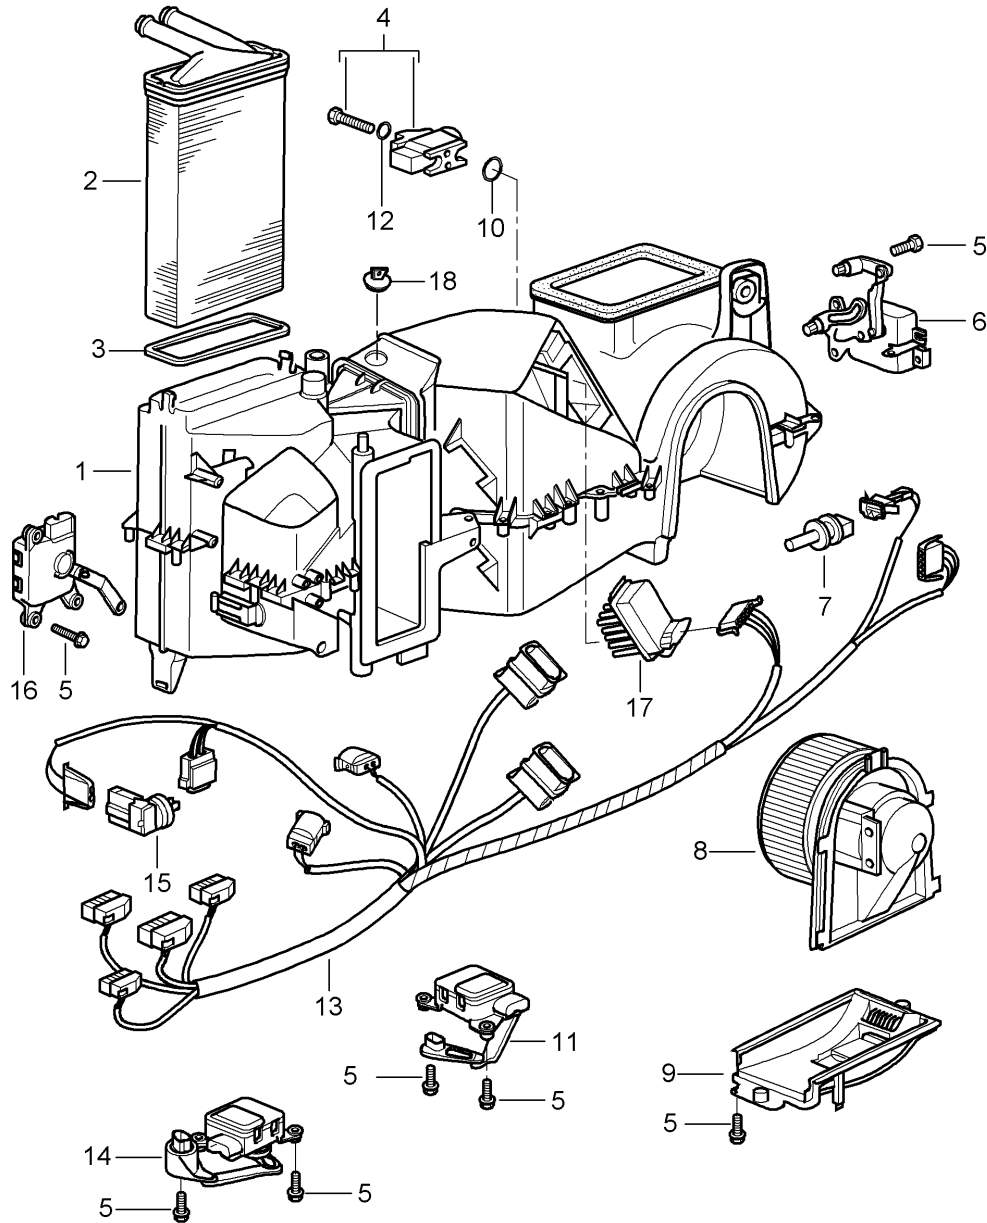

Model: 997-09

Model life 2009>>2012

Model: 997-09 Model life 2009>>2012

Pos	Part Number	Description	Remark	Qty	Model
1	997 573 901 02	Air conditioner Individual parts Air conditioner without: heat exchanger with: evaporator	lhd	1	PR:098,573
(1)	997 573 901 03	Air conditioner without: heat exchanger with: evaporator	rhd	1	PR:099,573
2	997 572 129 00	heat exchanger		1	
3	996 572 913 00	Seal		1	
4	997 573 929 00	Expansion valve		1	
5	900 143 102 02	Bolt with washer		X	
6	996 573 915 00	actuator motor for fresh air flap	lhd	1	PR:098,573
		fresh air flap Identification: >> >>		1 1 1	
(6)	996 573 915 01	actuator motor for fresh air flap Identification: >> >> Black	rhd	1	PR:099,573
7	955 572 304 10	Temperature sensor		1	
8	996 624 107 01	Fan	lhd	1	PR:098
(8)	996 624 108 01	Fan	rhd	1	PR:099
9	996 573 905 00	Cover		1	
10	999 707 596 40	O-ring 14x1,82		1	
11	996 573 919 02	Servomotor Temperature valve Identification: >> >> pink	lhd	1	PR:098
(11)	996 573 919 03	Servomotor Temperature valve Identification: >> >> pink	rhd	1	PR:099
12	999 707 534 41	O-ring 17x2,00		1	
13	997 612 655 26	Wire set		1	PR:098,573
(13)	997 612 656 25	Wire set	rhd	1	PR:099,573
-	997 612 664 00	Wire set interference suppression coil TV		1	PR:676
14	996 573 921 02	Servomotor for defroster flap Identification: >> >> yellow	lhd	1	PR:098
(14)	996 573 921 03	Servomotor for defroster flap Identification: >> >> yellow	rhd	1	PR:099
15	1H0 907 543 A	Temperature sensor		1	
16	996 573 917 02	central flap positioning motor Identification: >> >> green	lhd	1	PR:098
(16)	996 573 917 03	central flap positioning motor Identification: >> >> green	rhd	1	PR:099
17	996 573 923 00	Resistor		1