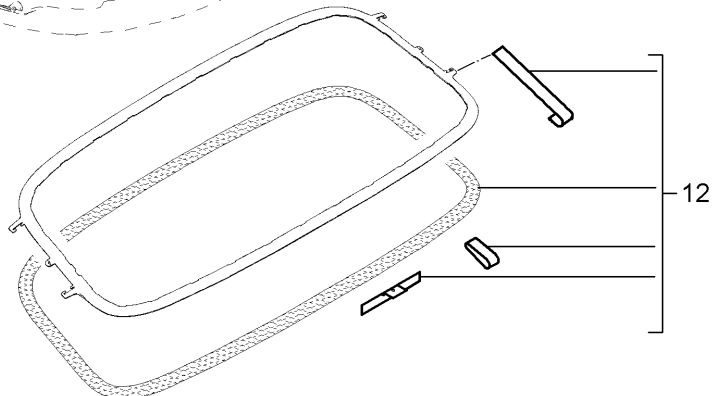

Model: 997-09

Model life 2009>>2012

Model: 997-09

Model life 2009>>2012

Pos	Part Number	Description	Remark	Qty	Model
		Convertible top covering Roofliner D - MJ 2011>>			Speedster PR:503
1	997 567 924 00	Convertible top covering with:		1	
		Rear window Black			
2	997 567 931 00	Moulded headliner with:		1	
		Accessories Black			
-	997 567 943 00	repair set Rubber strap Roofliner		1	
3	997 567 936 00	repair set Cord Transverse		1	
4	997 567 925 00	Assembly kit Convertible top covering use if required:	997 567 927 00	1	
5	997 567 934 00	Assembly kit repair set tension wire Convertible top covering	side	1	
6		Together with Position 1		1	
11	999 591 352 01	Retaining clip Roofliner		X	
12	997 567 927 00	Assembly kit Mount Rear window Roof arch with:		1	
		Rubber strap for Frame