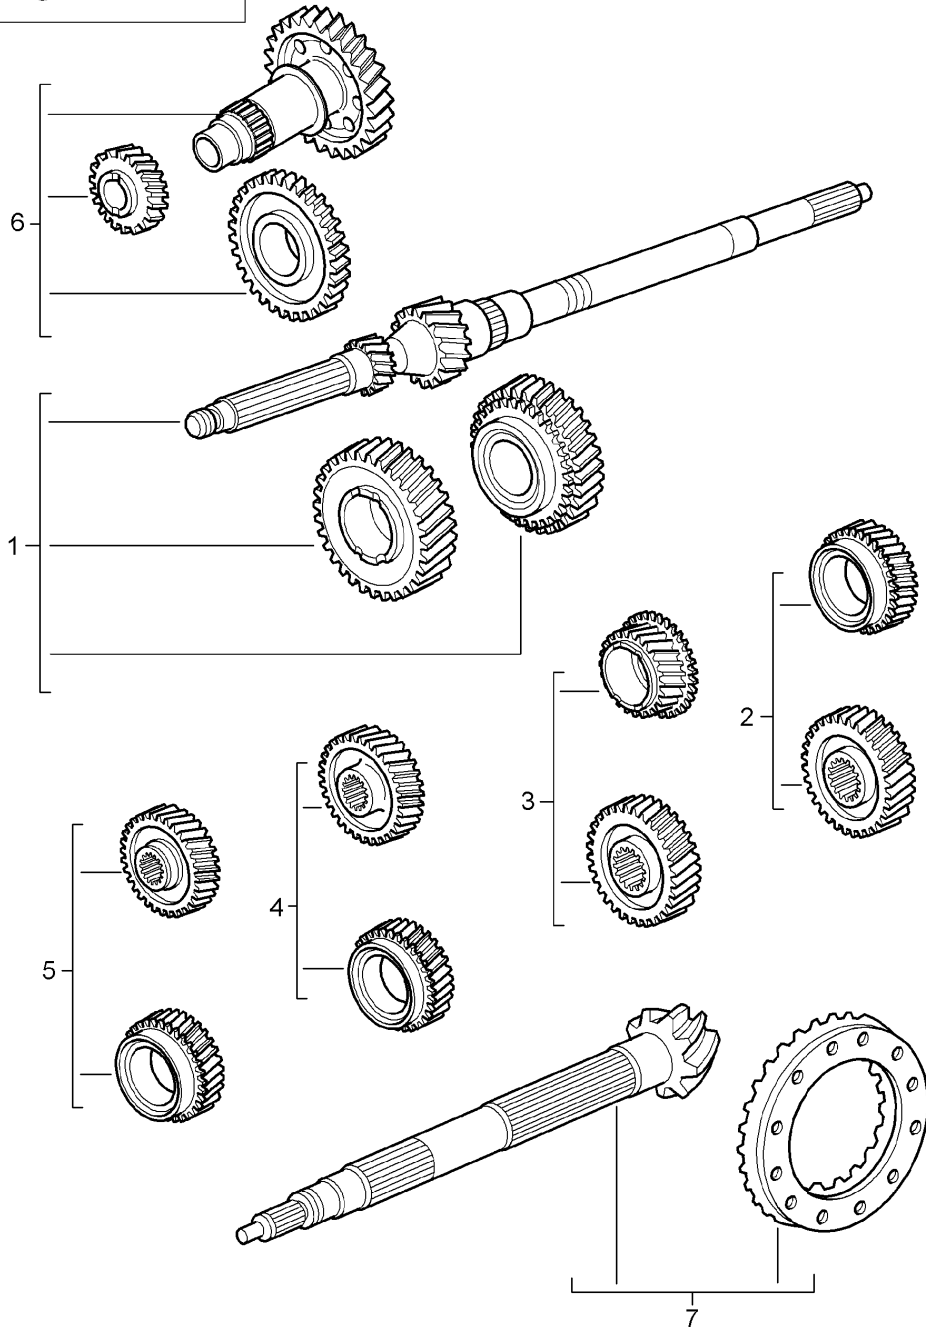

Model: 997-09

Model life 2009>>2012

Model: 997-09

Model life 2009>>2012

Pos	Part Number	Description	Remark	Qty	Model
1	997 302 901 05	Gear wheel sets gear set		1	G9705, G9735
2	997 302 903 05	1st / 2nd gear gear set		1	
3	997 302 904 00	3rd gear gear set		1	
4	997 302 905 00	4th speed gear set		1	
5	997 302 906 00	5th gear gear set		1	
6	997 302 907 05	6th gear gear set		1	
7	997 302 911 00	Reverse gear pinion gear set		1	G9705
(7)	997 302 911 35	pinion gear set		1	G9735