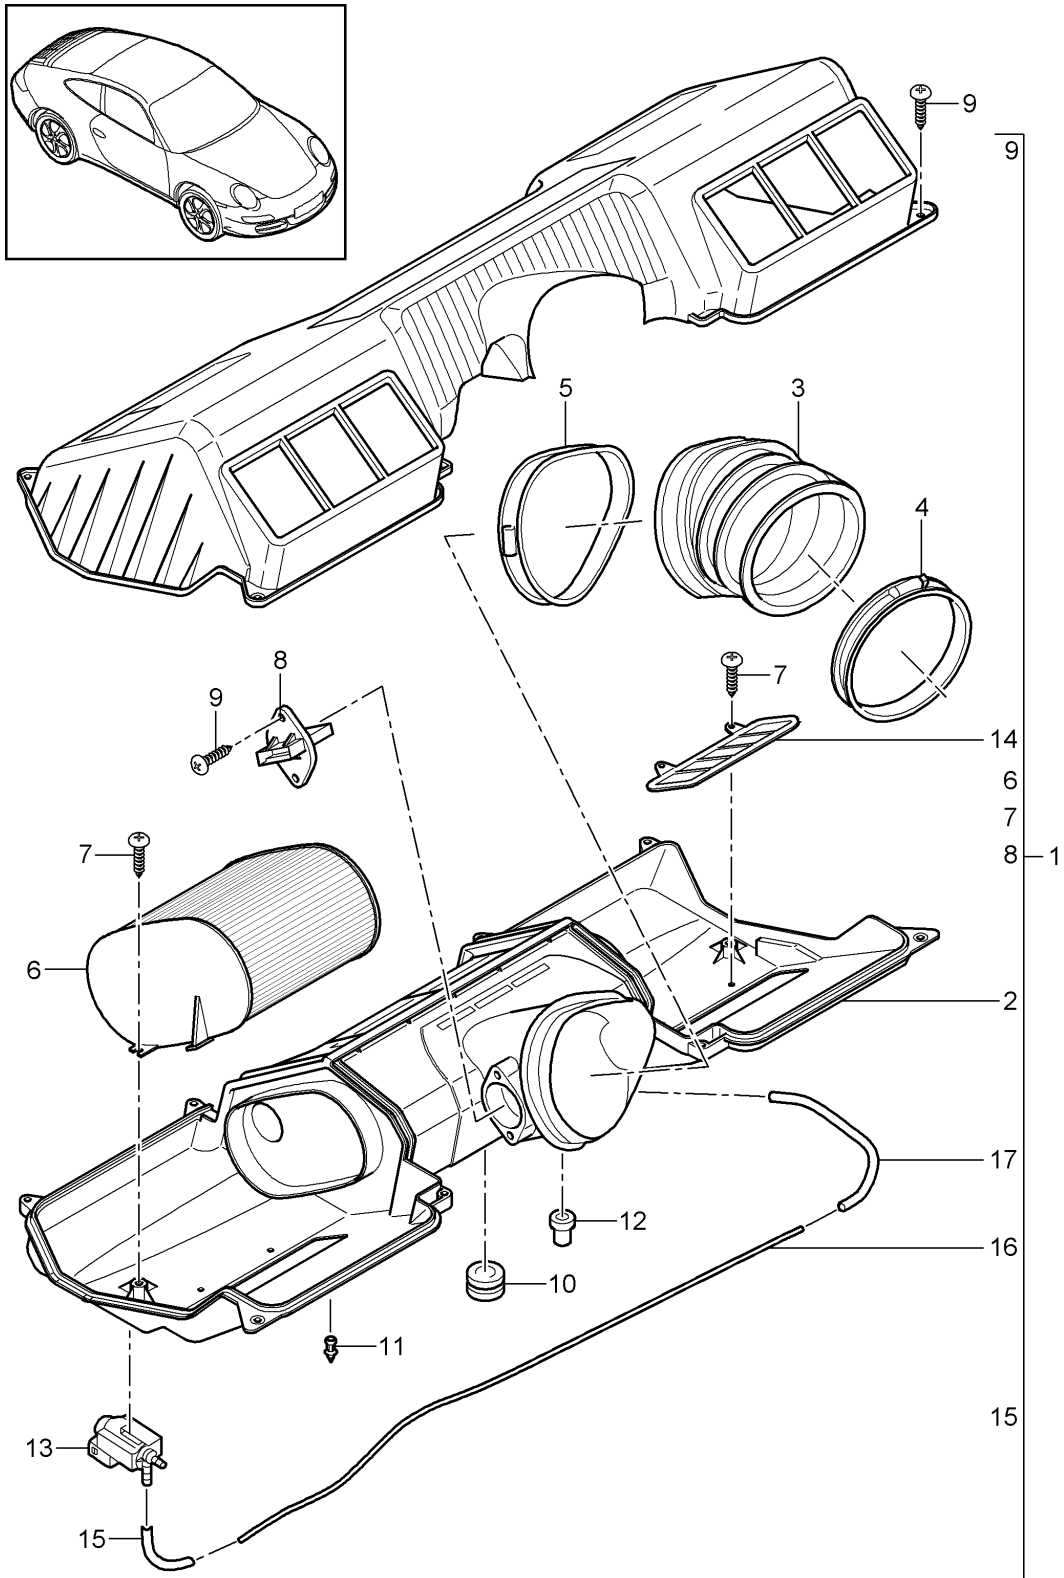

Model: 997-09

Model life 2009>>2012

Pos	Part Number	Description	Remark	Qty	Model
		Coolant cooling system			A101,A102
1	996 106 157 03	Water reservoir		1	
2	997 641 503 00	Switch		1	
3	999 919 058 01	Hexagon bolt 5,0 X 40		8	
4	996 106 347 02	Bleed valve		1	
5	996 106 447 03	cap for expansion tank		1	
5	996 106 447 04	No longer use the part here cap for expansion tank		1	
6	996 106 405 52	Retainer for reservoir		1	
7	900 378 141 09	Hexagon bolt M 6 X 35		2	
8	999 076 071 02	Hexagon nut M 6		1	
9	997 106 251 01	Vent hose		1	
10	999 512 657 09	Hose clamp 26 X 12		1	
11	999 512 653 09	Hose clamp 20 X 12		1	
12	996 106 297 05	Overflow hose		1	
13	999 707 370 40	O-ring 47 X 4		1	
14	999 707 371 40	O-ring 17 X 4		1	
15	997 106 851 33	Water hose Discontinued part		1	
15	997 106 851 34	Water hose		1	
16	996 110 260 00	Retainer for fuel line		1	
17	000 043 301 03	Coolant additive Discontinued part	1.0 Ltr.	X	
(17)	000 043 301 04	Coolant additive 20 LTR.	20ltr.	X	
(17)	000 043 301 47	Coolant additive Discontinued part	1.0 Ltr.	X	
(17)	000 043 305 15	Coolant additive	1.0 Ltr.	X	
(17)	000 043 301 48	Coolant additive Discontinued part	20ltr.	X	
(17)	000 043 305 16	Coolant additive	20ltr.	X	
(17)	000 043 305 64	Cleaning solution	20ltr.	1	

Model: 997-09

Model life 2009>>2012