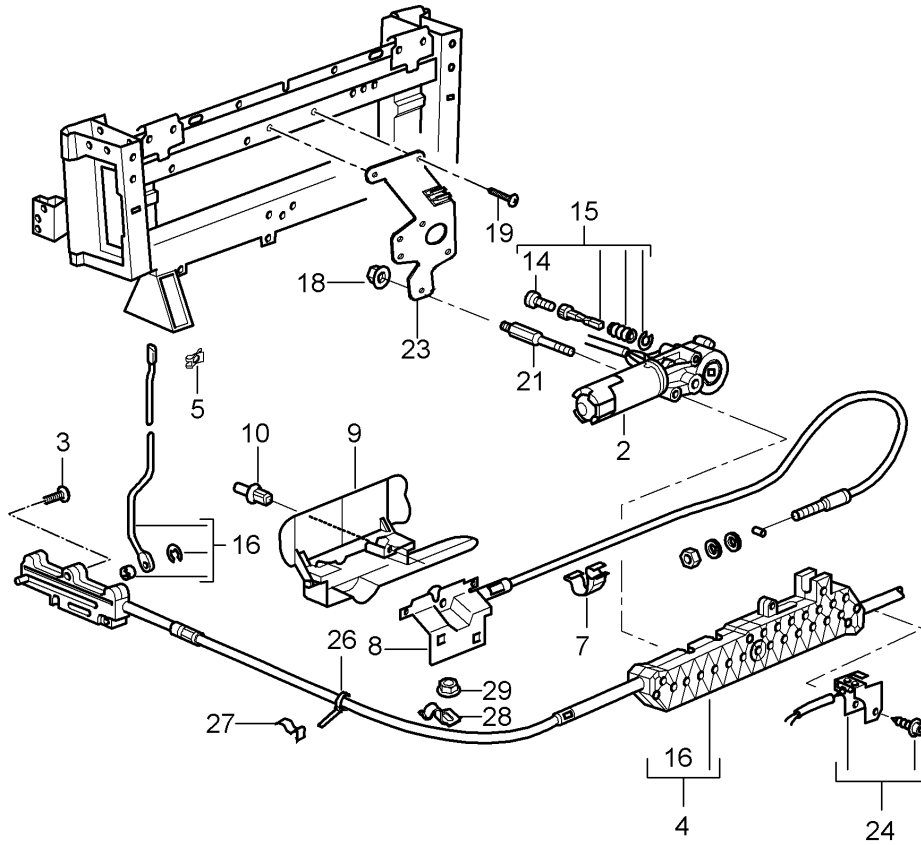

Model: 997-09

Model life 2009>>2012

Pos	Part Number	Description	Remark	Qty	Model
(25)	997 514 856 00	Trim Transverse strut	right	1	
26	997 514 161 01	Housing for light for Brake light		1	
27	999 919 237 00	fillister hd. bolt 5x20		2	
28	N 011 524 27	Washer 6.4x12.5x1x6 for Buffer Sealing channel		4	

Model: 997-09

Model life 2009>>2012