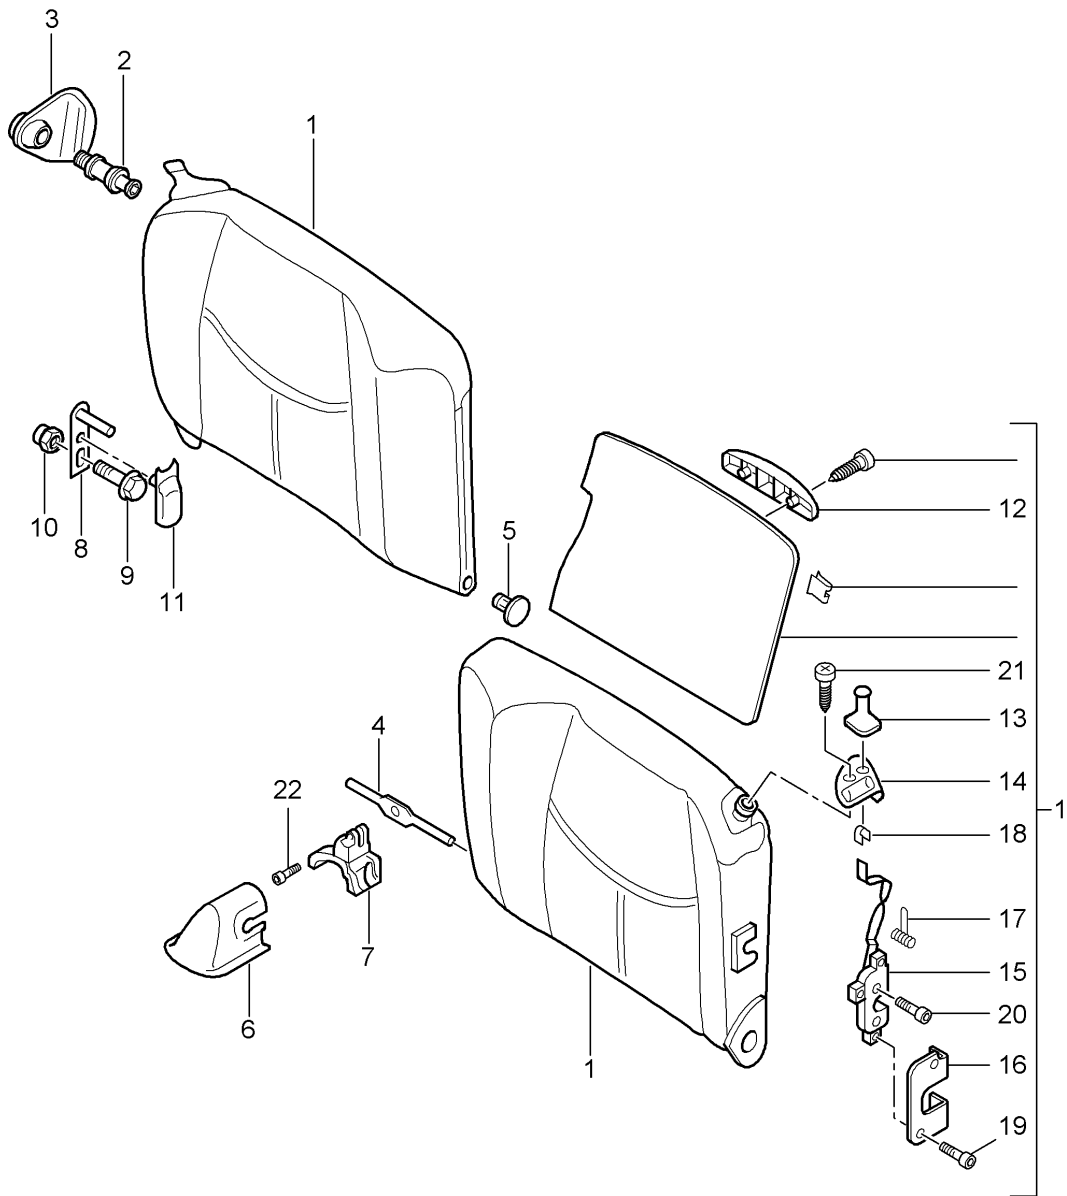

Model: 997-09

Model life 2009>>2012