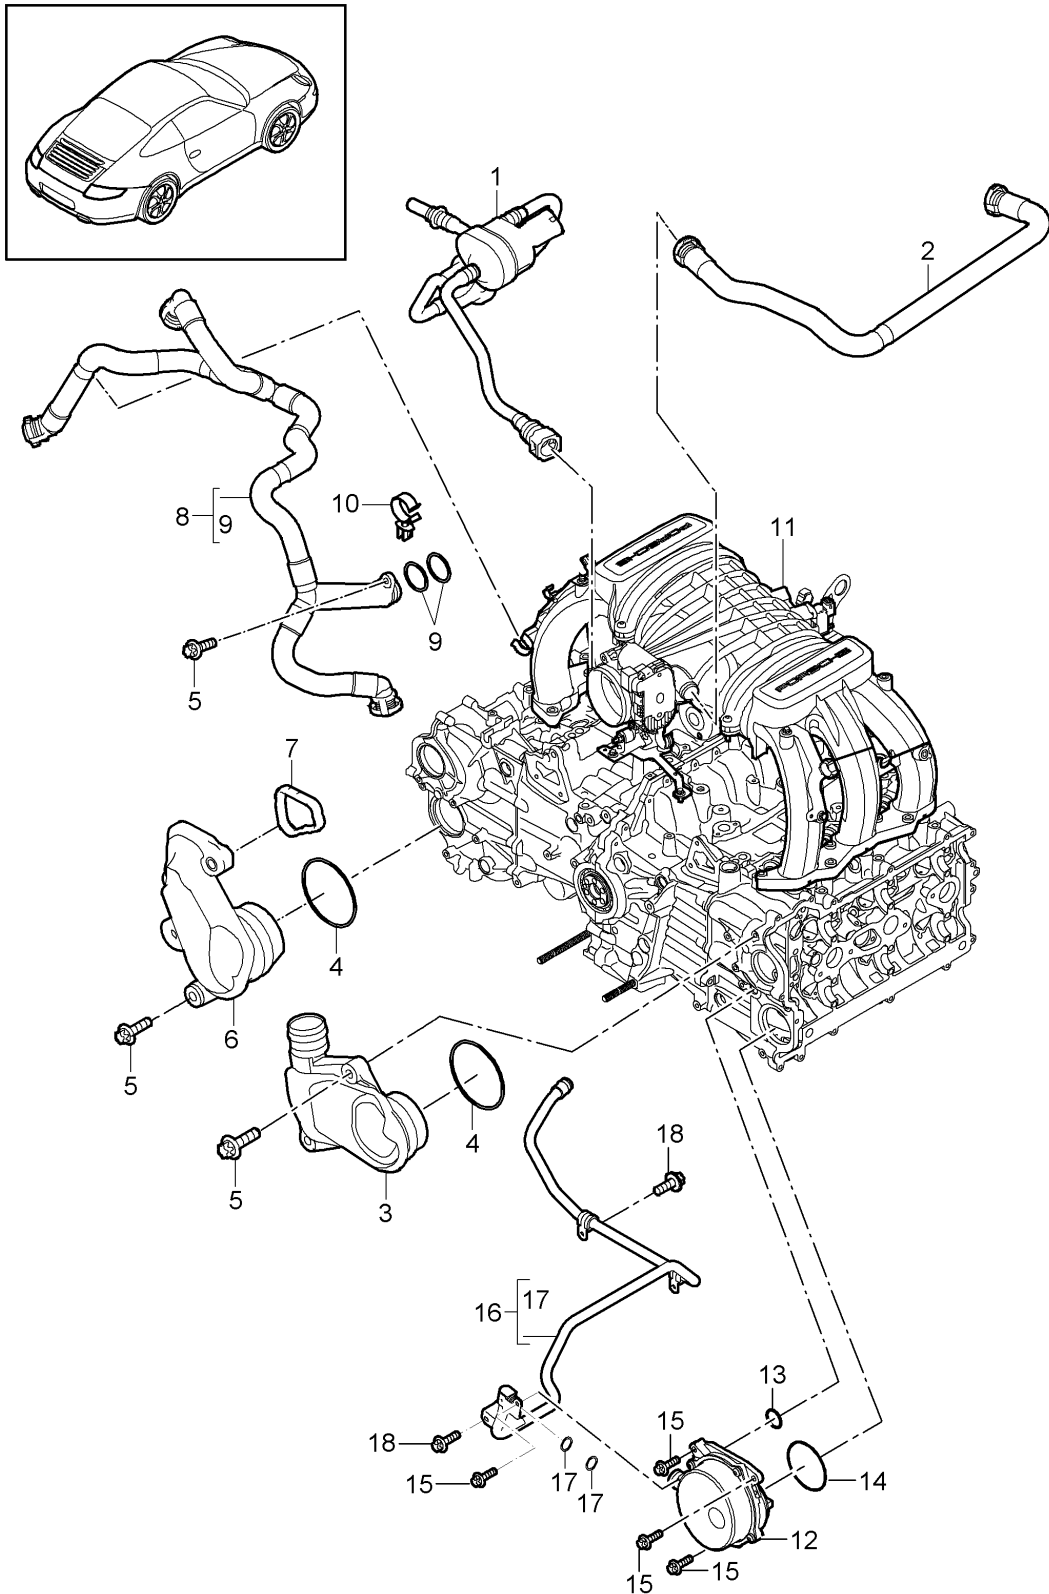

Model: 997-09

Model life 2009>>2012

Model: 997-09

Model life 2009>>2012

Pos	Part Number	Description	Remark	Qty	Model
1	9A1 110 091 02	Crankcase housing Bleeding Tank ventilation Vacuum pump Breather line (complete)		1	
(1)	9A1 110 091 40	Breather line (complete) Kit Discontinued part		1	A101+ PR:X51
(1)	9A1 110 091 41	Breather line (complete) Kit		1	A101+ PR:X51
2	9A1 107 510 01	Breather line Distributor tube		1	
3	9A1 105 038 00	Cover Crankcase housing Bleeding		1	
4	999 707 636 40	Cyl. 4 - 6 O-ring 44,0 X 3,5N		2	
5	900 385 019 01	Torx screw BM6 x 20		6	
6	9A1 105 039 00	Cover Crankcase housing Bleeding		1	
7	9A1 105 339 00	Cyl. 1 - 3 Seal for Cover		1	
8	9A1 107 505 01	Crankcase housing Breather line		1	
(8)	9A1 107 505 40	Crankcase housing Breather line Crankcase housing Kit		1	A101+ PR:X51
9	999 707 639 40	O-ring		2	
10	999 507 867 40	Hose bracket		1	
11	9A1 107 506 40	Breather line Cyl. 1 - 3 Kit		1	A101+ PR:X51
12	9A1 110 090 02	Vacuum pump for brake servo Discontinued part		1	
12	9A1 110 090 03	Vacuum pump for brake servo Discontinued part		1	
12	9A1 110 090 04	Vacuum pump for brake servo Discontinued part		1	
12	9A1 110 090 05	Vacuum pump for brake servo Discontinued part		1	
12	9A1 110 090 06	Vacuum pump for brake servo Discontinued part		1	
13	999 701 504 40	O-ring 10 x 2,5		1	
14	999 701 505 40	O-ring 54 x 2,5		1	
15	900 385 019 01	Torx screw M6 x 20		3	
16	9A1 110 055 02	Vacuum line Discontinued part		1