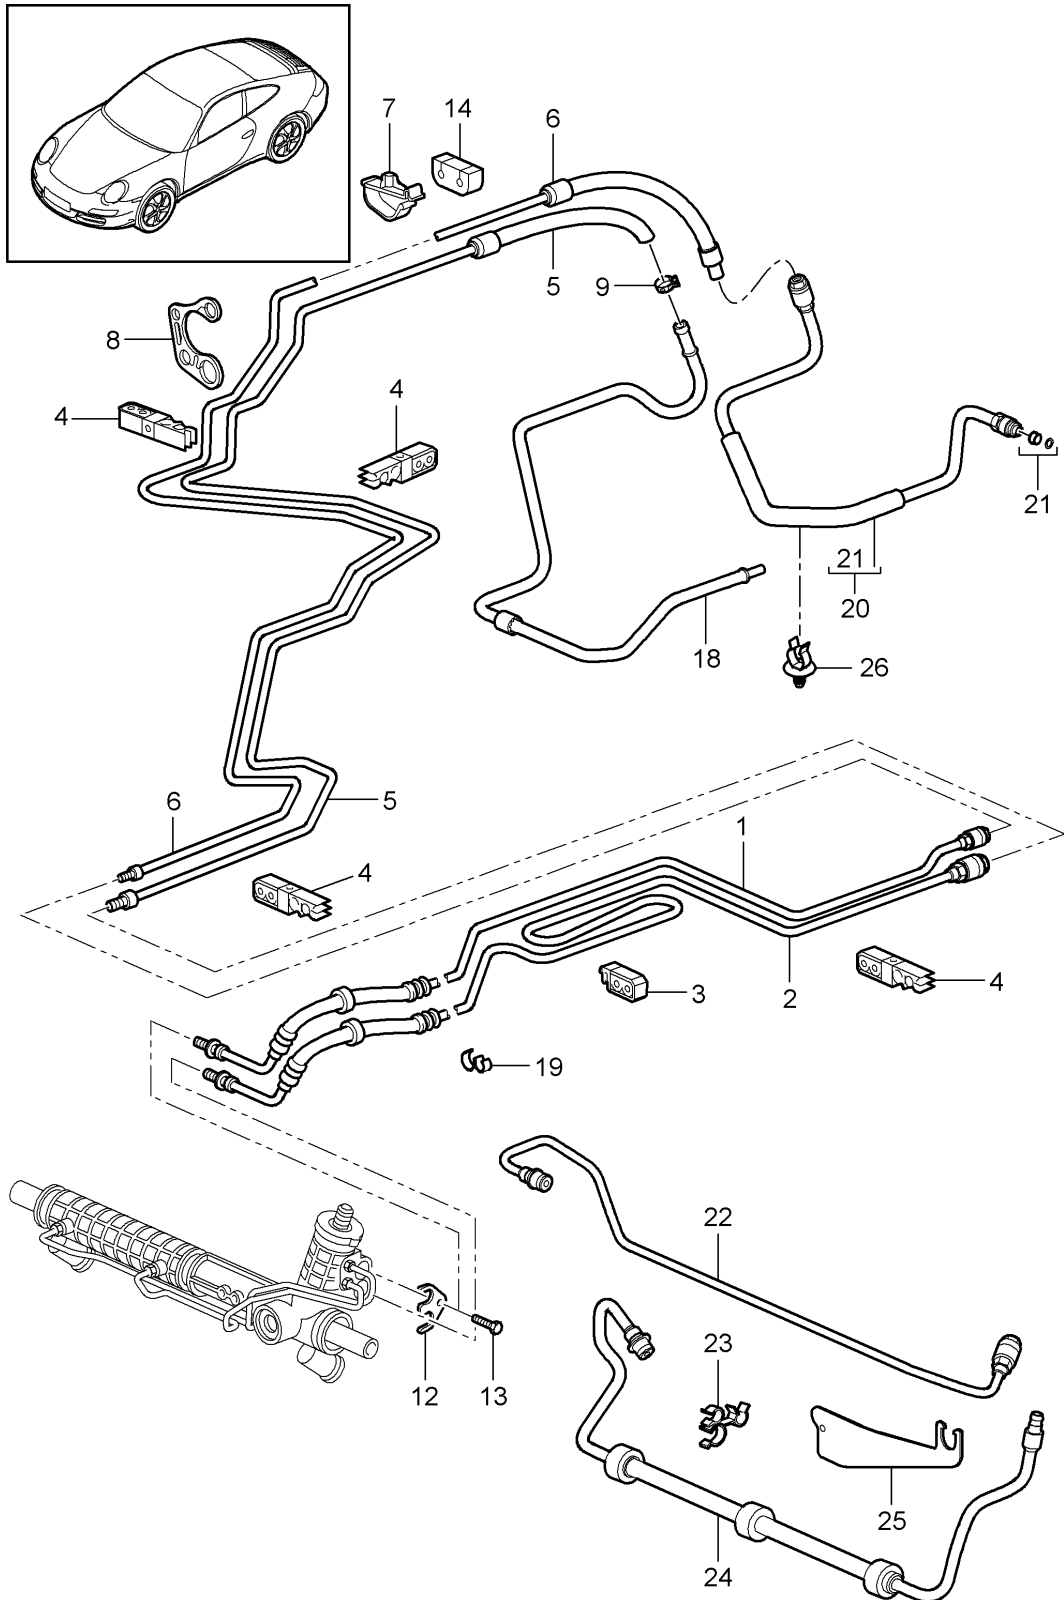

Model: 997-09

Model life 2009>>2012

Model: 997-09 Model life 2009>>2012

Pos	Part Number	Description	Remark	Qty	Model
1	997 347 451 11	Power steering Lines Pressure line		1	PR:098
(1)	997 347 451 12	Discontinued part Pressure line		1	PR:098
(1)	997 347 452 12	Pressure line Discontinued part		1	PR:099
(1)	997 347 452 13	Pressure line		1	PR:099
2	997 347 449 11	return line		1	PR:098
(2)	997 347 650 11	return line Discontinued part		1	PR:099
(2)	997 347 650 13	return line		1	PR:099
3	996 347 543 00	Cable holder		X	
4	996 355 543 00	Bracket		1	
5	997 347 439 11	return line	center	1	
				1	
5	997 347 439 12	D >> - MJ 2009 return line	center	1	
				1	
5	997 347 439 17	D - MJ 2010>> - MJ 2010 return line	center	1	
				1	
(5)	997 347 439 18	D - MJ 2011>> Discontinued part return line	center	1	
				1	
6	997 347 445 11	D - MJ 2011>> Pressure line	center	1	
				1	
6	997 347 445 12	D >> - MJ 2009 Pressure line	center	1	
				1	
(6)	997 347 445 13	D - MJ 2010>> Discontinued part Pressure line	center	1	
				1	
(6)	997 347 445 14	D - MJ 2010>> Discontinued part Pressure line	center	1	
				1	
7	996 347 549 01	D - MJ 2010>> bracket for pressure line		2	
8	997 347 544 00	Line holder		1	
9	999 512 639 09	Spring clip		1	
12	996 347 769 01	Tension shackle		1	
13	900 067 063 03	Socket head bolt M 10 x 20		1	
14	996 347 551 01	Retaining plate		1	
18	9A1 347 441 03	return line		1	
19	999 507 091 40	Cable holder		3	
20	9A1 347 443 02	Pressure line Discontinued part		1	
(20)	9A1 347 443 03	Pressure line		1	
21	997 347 945 00	repair set comprising: Spring O-ring		X	
22	997 347 564 11	Pressure line		1	PR:099
23	999 507 963 40	Line holder		1	PR:099
24	997 347 462 12	return line		1	PR:099
25	997 347 560 00	Line holder		1	PR:099
26	999 507 136 41	Cable holder		1