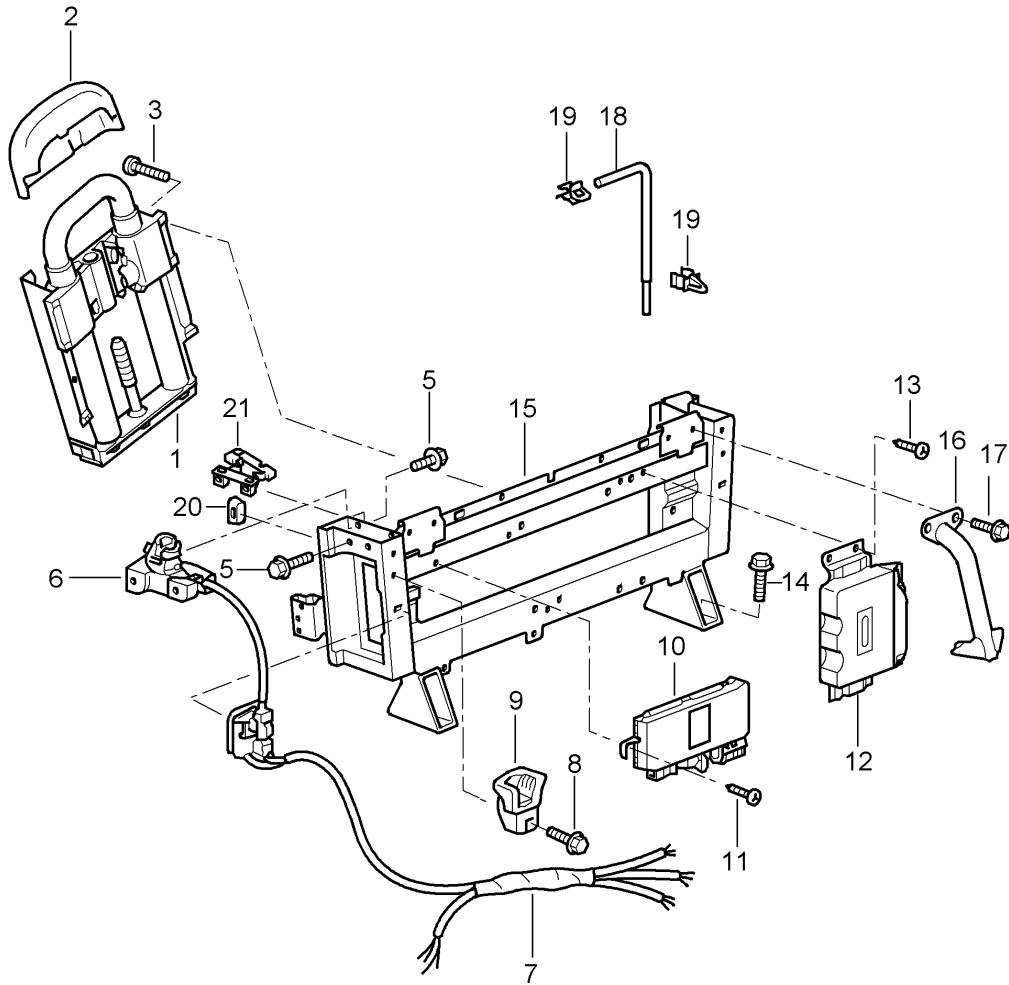

Model: 997-09

Model life 2009>>2012

Model: 997-09 Model life 2009>>2012

Pos	Part Number	Description	Remark	Qty	Model
-		roll bar roll bar Speedster			
		see illustration:	811-055		
1	997 580 021 04	Cassette		2	
2	996 580 191 01	Cover		2	
3	900 067 394 01	Socket head bolt		12	
4	996 561 175 01	Flap for soft top box		1	
		see illustration:	811-011		
5	900 378 173 01	Hexagon bolt		4	
6		Support		2	PR:550
		see illustration:	811-016		
7	997 612 696 00	Wire set		1	
8	999 217 166 01	Hexagon bolt M10 X 55		2	
9	996 561 463 02	Guide	left	1	
(9)	996 561 464 02	Guide	right	1	
10	997 618 111 03	Control unit for convertible roof controls Convertible top Driving mechanism		1	
11	999 073 228 09	panel screw		X	
12		Control unit - dme -		X	
		see illustration:	901-003		
13	999 073 228 09	panel screw		X	
14	999 385 006 01	Outer hexagon round screw		4	
15	997 580 911 00	Support frame		1	
		also use:			
-	997 580 913 00	1 set attachment parts Pop rivet Screw		1	
(16)	997 580 331 02	Support	left	1	
16	997 580 332 02	Support	right	1	
17	900 385 097 01	Torx screw BM10 X 35		X	
18	999 571 079 03	screwdriver		1	
19	999 507 633 40	Clip		2	
20	997 561 457 00	Sleeve		2	
21	996 561 297 00	Insert	left	1	
(21)	996 561 298 00	Insert	right	1	
22	999 650 176 40	Clip for Connector housing		3	
23	996 610 126 00	bracket for relay bracket Relay carrier 2		1	
24	996 610 128 00	Retaining clip Relay carrier 2		1