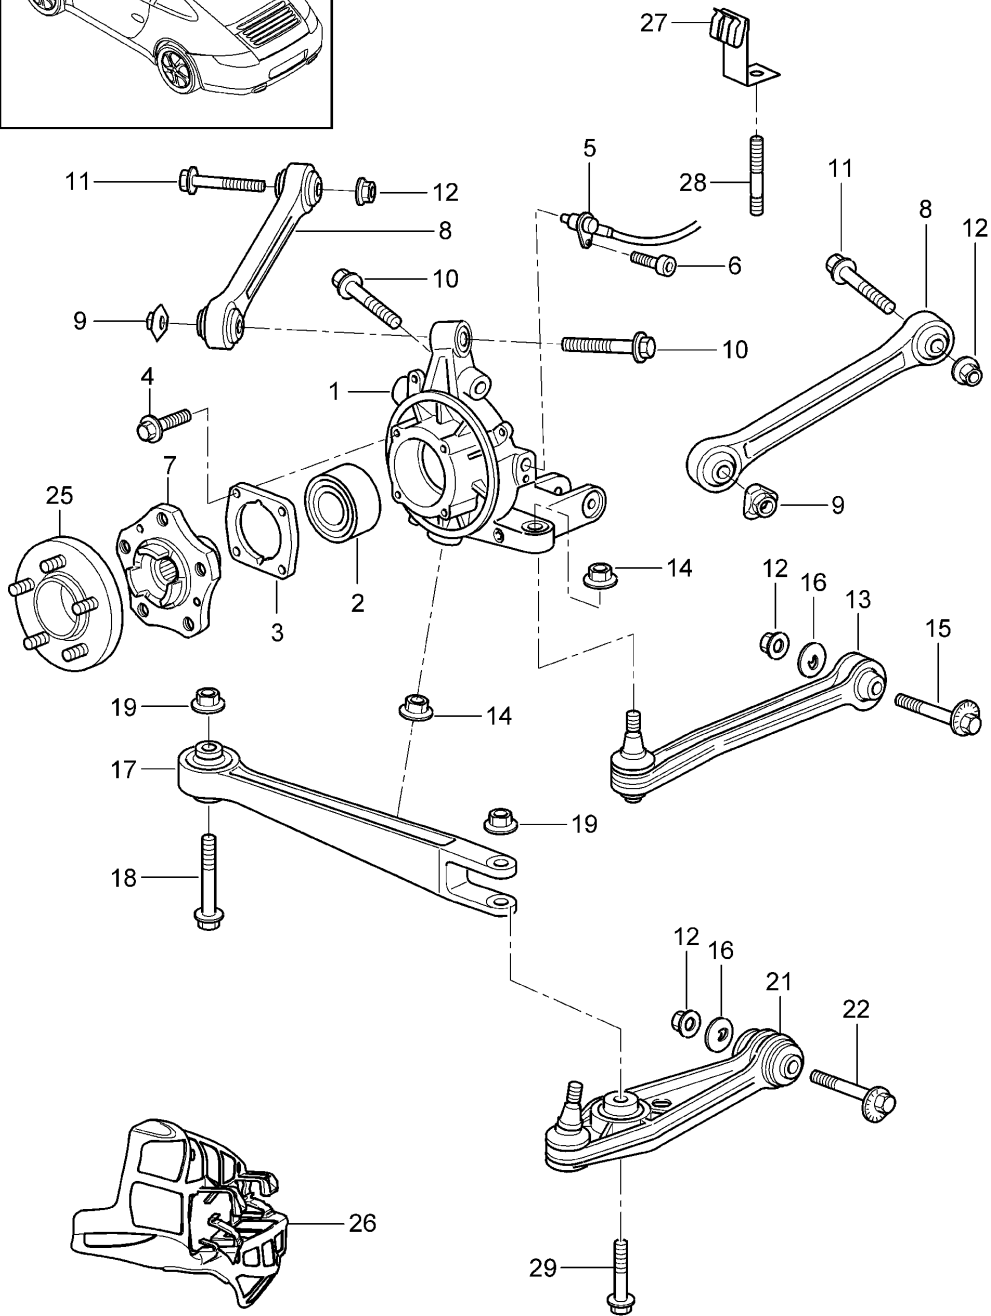

Model: 997-09

Model life 2009>>2012

Model: 997-09 Model life 2009>>2012

Pos	Part Number	Description	Remark	Qty	Model
		Rear axle			
		Wheel carrier			
		Guide			
		Wheel hub			
1	997 331 111 07	Wheel carrier	left	1	
(1)	997 331 112 07	Wheel carrier	right	1	
2	999 053 055 02	angular ball bearing		2	
3	996 331 661 01	Cover		2	
4	999 217 042 04	Hexagon bolt M 8 X 35		8	
5	997 606 407 01	speed sensor		2	
6	900 067 117 04	Socket head bolt M 6 x 16		2	
7	997 331 605 00	Wheel hub Discontinued part		2	
7	997 331 605 01	Wheel hub		2	
7	997 331 607 02	Wheel hub		2	CARRERA GTS
(7)	997 331 607 02	Wheel hub		2	PR:011 4 GTS PR:019
8	997 331 047 00	Wishbone D >> - MJ 2009		2	
8	997 331 047 01	Wishbone D - MJ 2010>>		2	
9	999 084 445 01	Locknut M 12 X 1,5		4	
10	900 378 138 09	Hexagon bolt M 12 X 70 Discontinued part		4	
10	900 378 138 01	Hexagon bolt M 12 X 70		4	
11	900 378 165 01	Hexagon bolt M 12 X 95		4	
12	999 084 445 01	Locknut M 12 X 1,5		10	
13	997 331 045 04	Track rod		2	
14	999 084 449 09	Locknut M 12 X 1,5		4	
15	996 331 217 02	Eccentric bolt M 12 X 83 D >> - MJ 2009		2	
15	997 331 217 02	Eccentric bolt M 12 X 83 D - MJ 2010>>		2	
16	996 331 219 00	eccentric washer		2	
17	997 331 043 01	Guide		2	
18	900 378 051 01	Hexagon bolt M 14 x 100		2	
19	900 380 012 01	Hexagon nut M 14 X 1,5		4	
21	997 331 053 01	Wishbone D >> - MJ 2009		2	
21	997 331 053 02	Wishbone D - MJ 2010>>		2	
22	996 331 217 03	Eccentric bolt		2	
25	997 361 605 90	Spacer ring 5 mm D >> - MJ 2011		X	PR:XRP
(25)	997 361 605 92	Spacer ring 5 MM D - MJ 2012>>		2	PR:XRP
26	997 331 487 03	Spoiler	left	1	
(26)	997 331 488 03	Spoiler	right	1