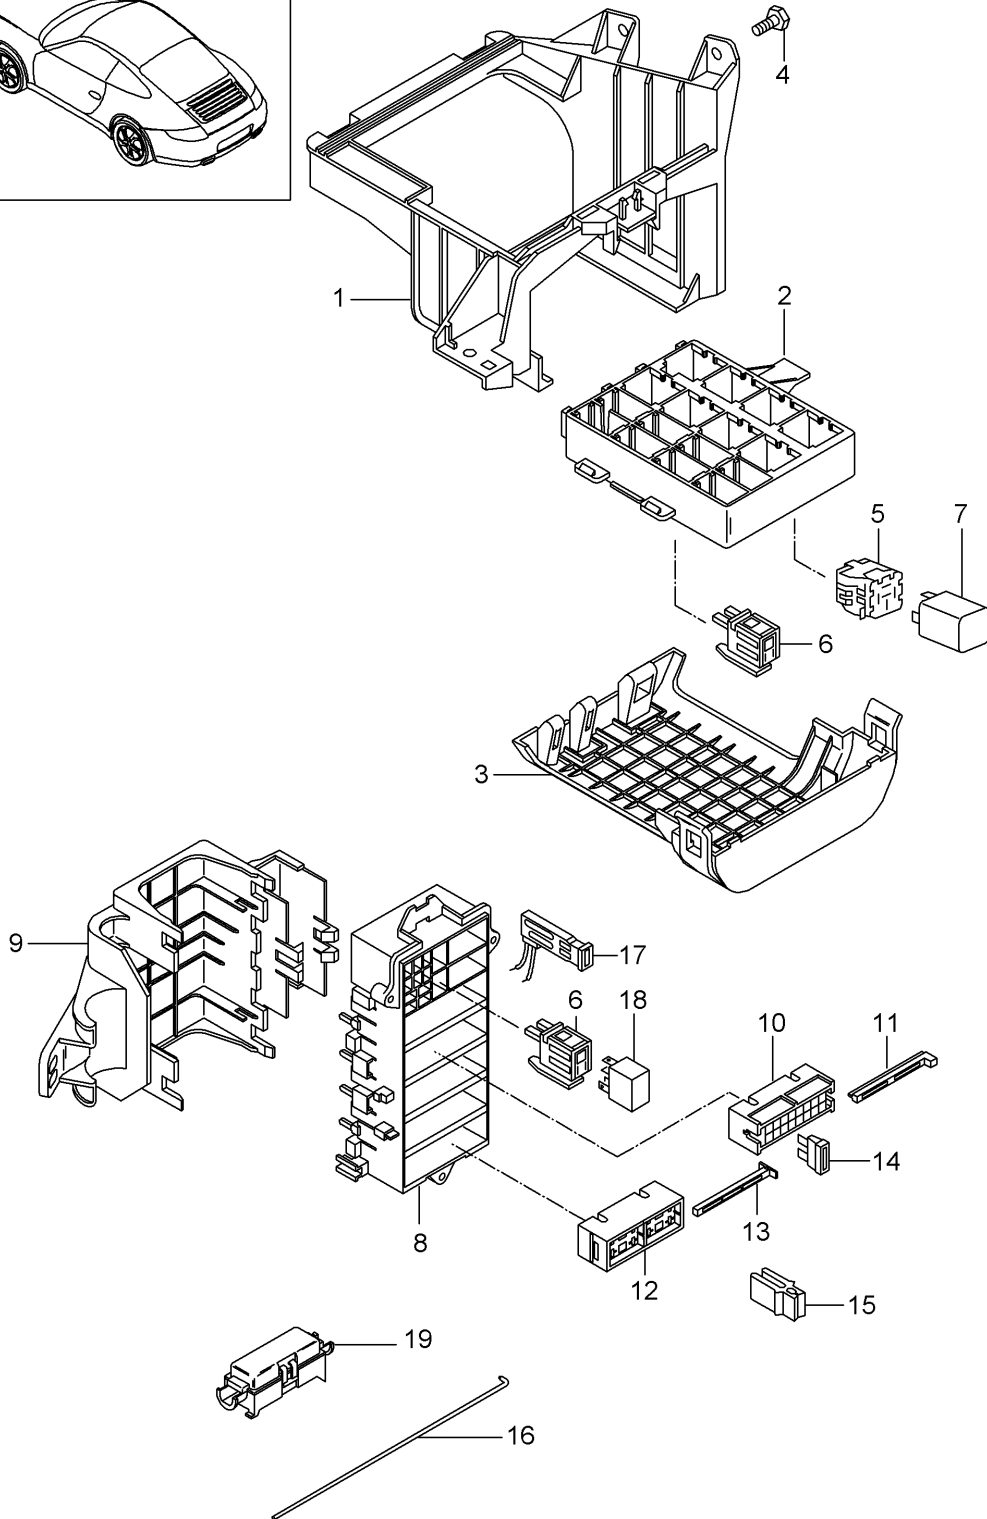

Model: 997-09

Model life 2009>>2012

Model: 997-09 Model life 2009>>2012

Pos	Part Number	Description	Remark	Qty	Model
		central electrics dashboard			
1	997 610 117 01	bracket for relay bracket	lhd	1	PR:098
(1)	997 610 118 00	bracket for relay bracket	rhd	1	PR:099
2	997 610 110 01	relay plate Mounting frame		1	
3	997 610 112 00	Cover Mounting frame		1	
4	900 378 155 01	Hexagon bolt M 6 X 16 ASP		2	
(4)	900 377 010 01	Hexagon nut M 6		1	
5	928 610 511 00	relay plate		X	
6	999 650 538 40	relay plate		X	
7		Relay			
(7)	999 657 015 90	Relay Fuel pump		1	
		relay location/code no.:	S2		
(7)	999 657 015 90	Relay KL. 86S		1	
		relay location/code no.:	S4		
(7)	999 657 013 90	Relay - dme -		1	
		relay location/code no.:	S11		
(7)	999 657 013 90	Relay heater		1	
		relay location/code no.:	S12		
(7)	999 657 013 90	Relay Headlight washer system		1	PR:288
		relay location/code no.:	S14		
(7)	999 657 013 90	Relay Starter		1	
		relay location/code no.:	S15		
(7)	999 657 013 90	Relay KL. 15		1	
		relay location/code no.:	S16		
8	997 610 340 00	Carrier		1	
9	997 610 341 00	Cover		1	
10	999 650 209 40	fuse holder		4	
11	999 650 210 40	slide valve		4	
12	999 650 750 40	fuse holder		1	
13	999 650 749 40	slide valve		1	
14	999 607 082 00	fuse 5 A		X	
(14)	999 607 083 00	fuse 7 , 5 A		X	
(14)	999 607 084 00	fuse 10 A		X	
(14)	999 607 085 00	fuse 15 A		X	
(14)	999 607 087 00	fuse 25 A		X	
(14)	999 607 088 00	fuse 30 A		X	
(14)	999 607 072 00	fuse 30 A Large		X	
(14)	999 607 073 00	fuse 40 A Large		X	
15	999 107 300 40	Tool		X	
-	997 610 195 25	Assignment sticker fuse		X	