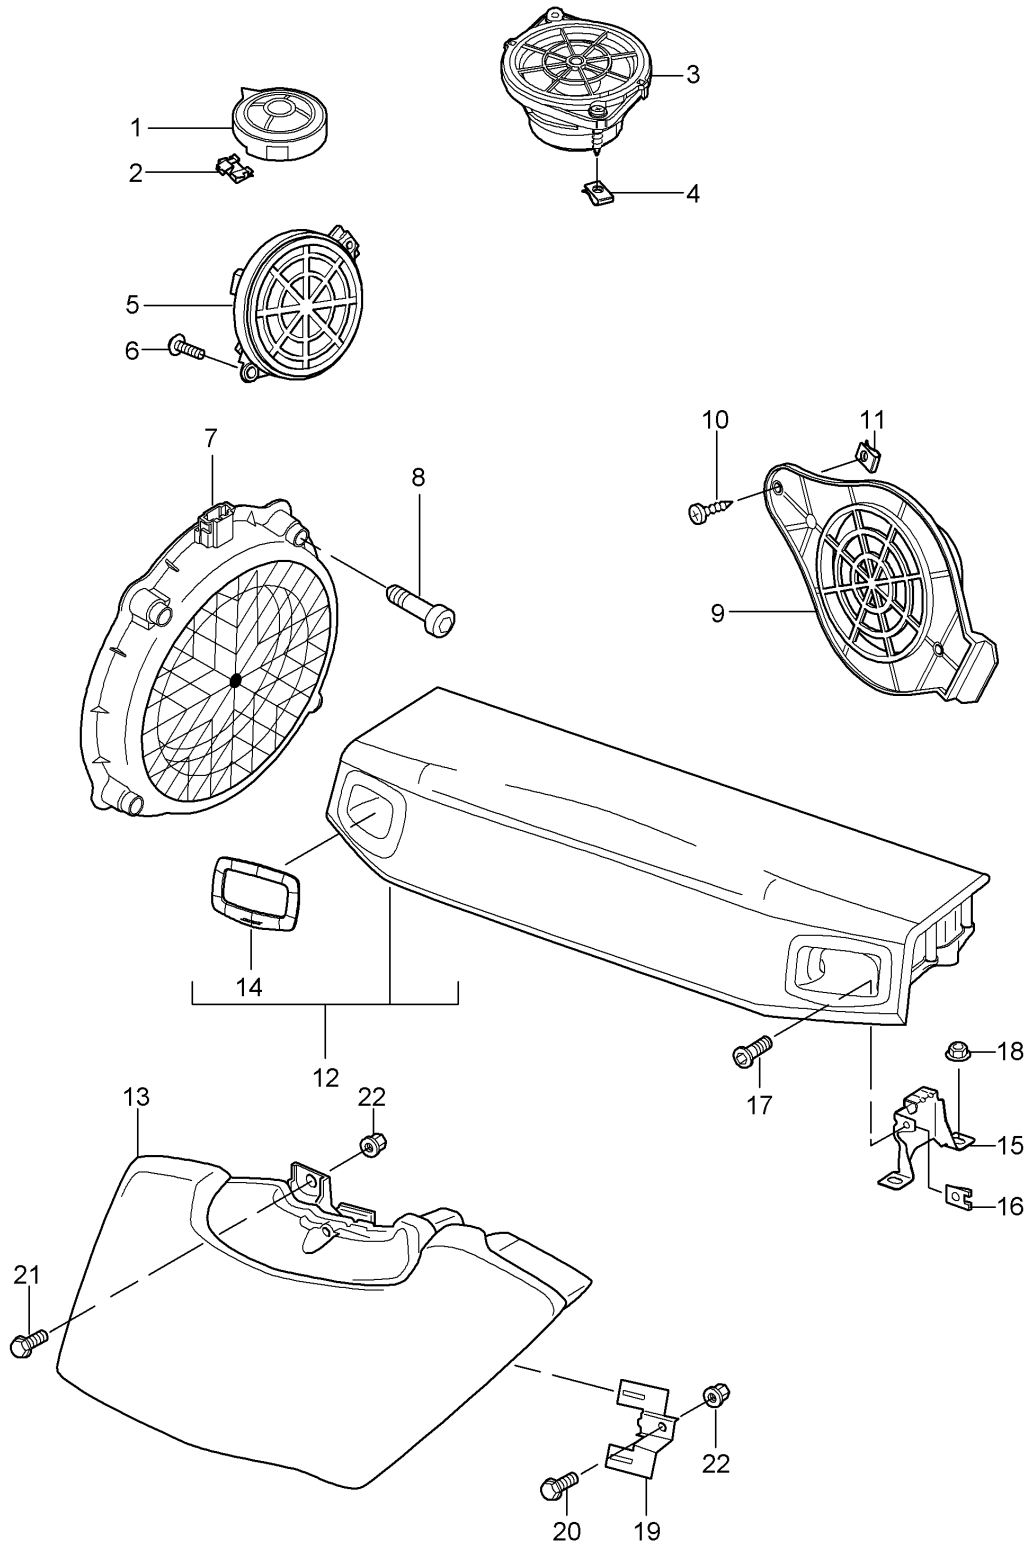

Model: 997-09

Model life 2009>>2012