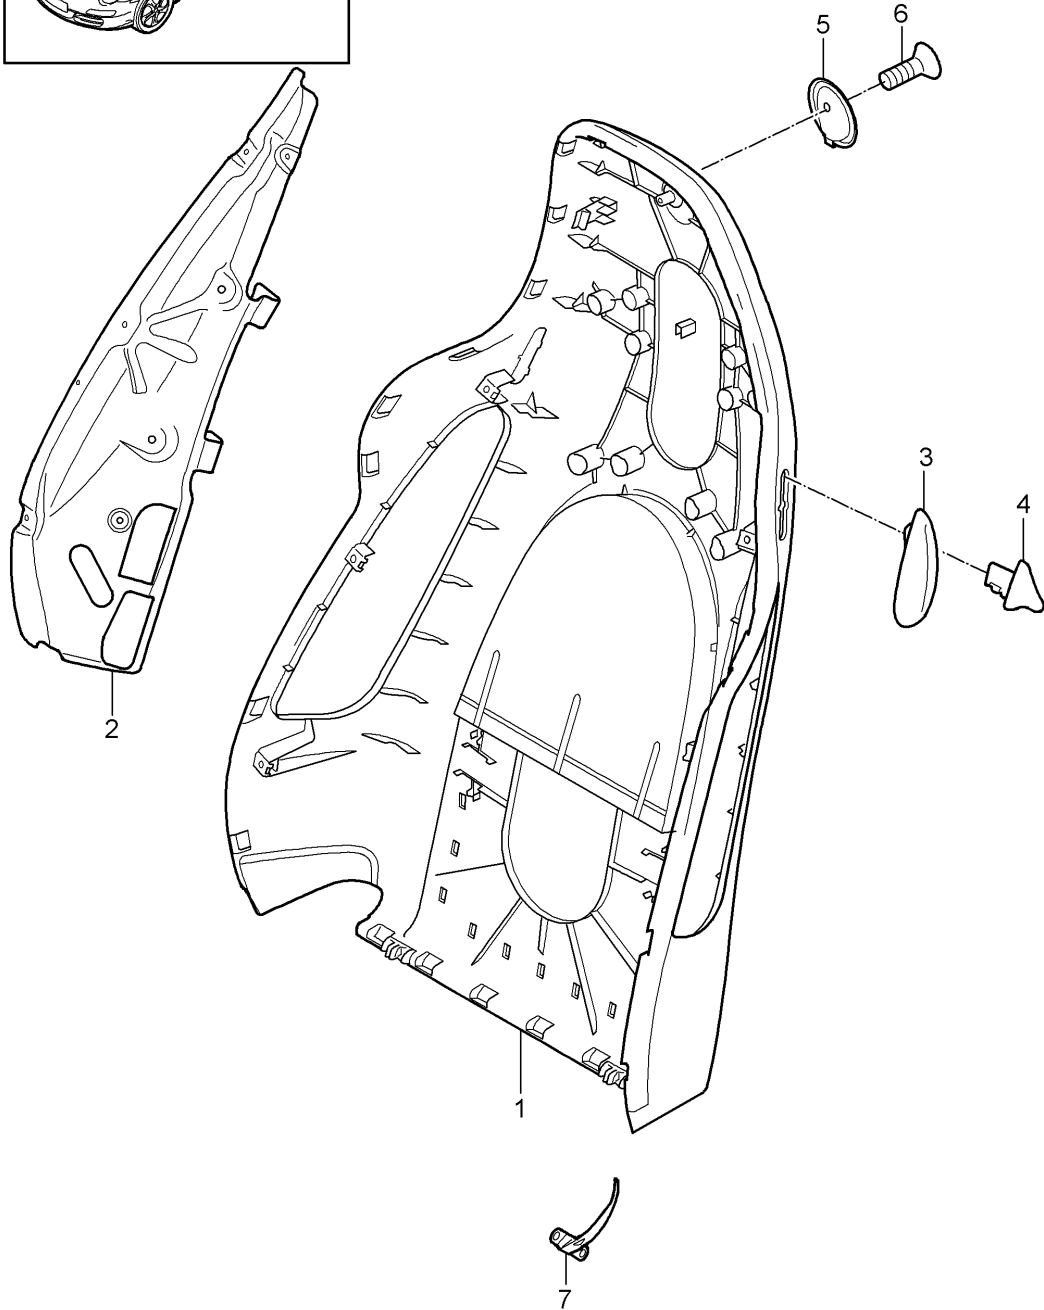

Model: 997-09

Model life 2009>>2012

Pos	Part Number	Description	Remark	Qty	Model
1	997 653 105 02	heater Front seat Heating element Seat cushion Standard seat Comfort seat		2	PR:342,369, 370,437,438
(1)	997 653 105 03	Heating element Seat cushion sports seat		2	PR:342,375, 376,377,378
2	997 653 109 00	Heating element Backrest side bolster Standard seat Comfort seat	left	1	PR:342,369, 370,437,438
(2)	997 653 109 01	Heating element Backrest side bolster sports seat	left	1	PR:342,375, 376,377,378
3	997 653 110 00	Heating element Backrest side bolster Standard seat Comfort seat	right	1	PR:342,369, 370,437,438
(3)	997 653 110 01	Heating element Backrest side bolster sports seat	right	1	PR:342,375, 376,377,378
4	997 653 107 00	Heating element Backrest cushion		2	PR:342

Model: 997-09

Model life 2009>>2012