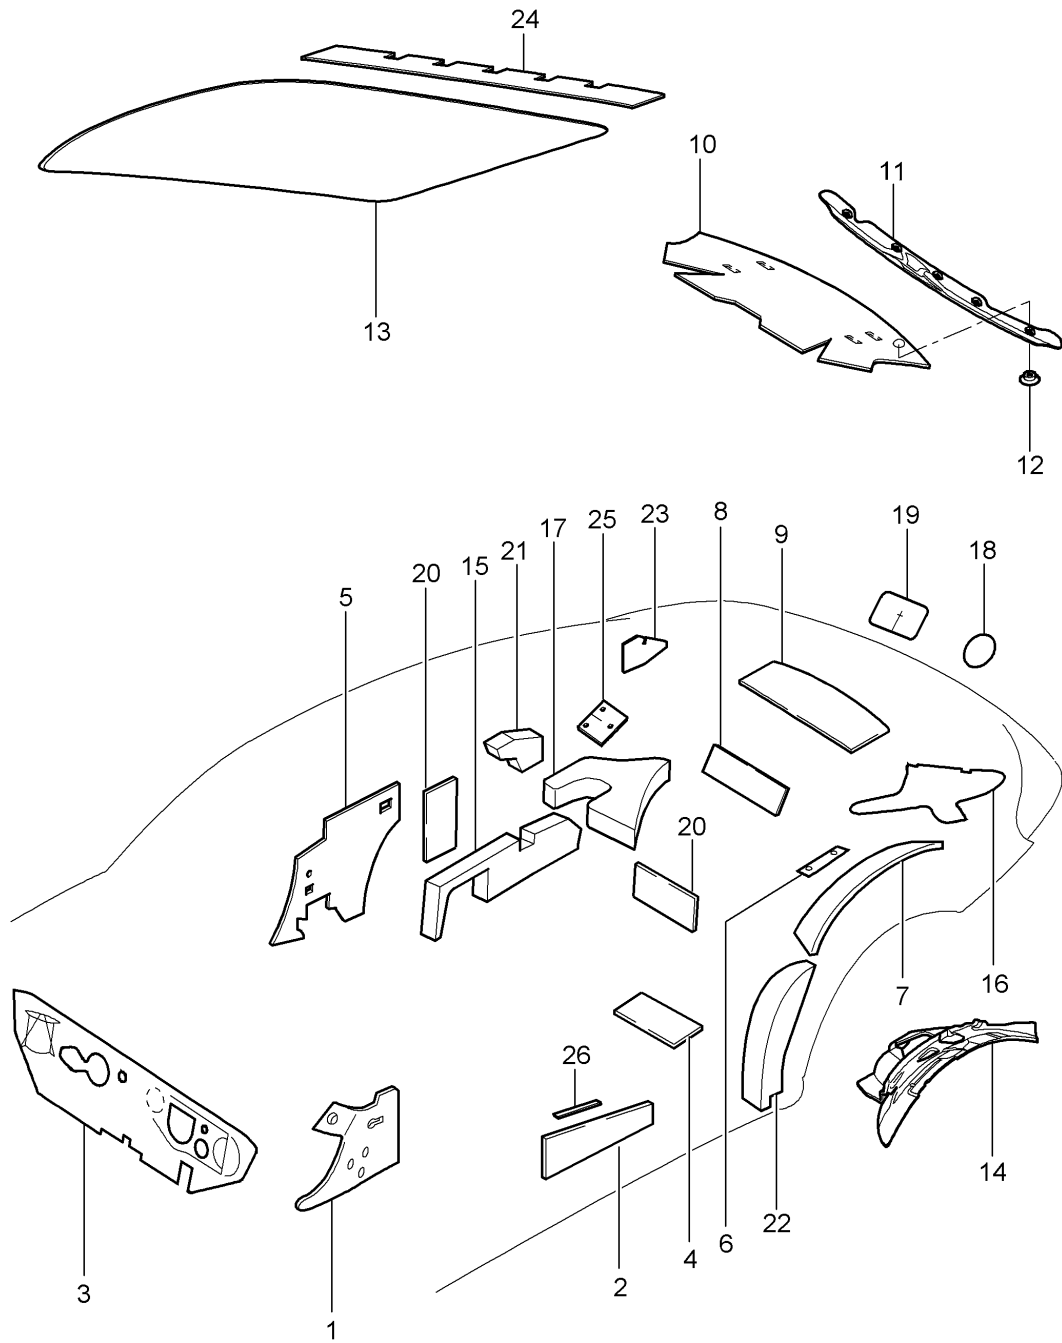

Model: 997-09

Model life 2009>>2012

Model: 997-09 Model life 2009>>2012

Pos	Part Number	Description	Remark	Qty	Model
1	997 556 605 00	Body Sound proofing 1 Sound absorber	left	1	
(1)	997 556 606 00	Wheel housing Sound absorber	front right	1	
2	997 556 531 01	Wheel housing sound absorber for door	front	1	
3	997 556 723 00	Sound absorber Firewall	lhd	1	PR:098
(3)	997 556 724 00	Sound absorber Firewall	rhd	1	PR:099
4	997 556 503 00	Insulation for floor		2	
5	997 556 655 00	Sound absorber	left	1	
(5)	997 556 656 00	Side panel trim Sound absorber	right	1	
6	997 556 523 00	Side panel trim Damping		2	
7	997 556 507 00	tray sound absorb.for wheel housing	left	1	
(7)	997 556 508 00	sound absorb.for wheel housing	rear right rear	1	
8	997 556 511 00	sound absorber for rear panel	lower	1	
9	997 556 521 00	sound absorber for rear panel	upper	1	
10	997 556 711 02	Sound absorber		1	
10	997 556 711 03	Sound absorber		1	
11	996 556 761 01	Engine bay retaining strip		1	
12	999 049 020 40	Engine bay Plastic nut		5	
13	997 556 647 00	T5/30 X 5,1 Sound absorber		1	TURBO
14	997 556 657 00	Roof Sound absorber	left	1	
(14)	997 556 658 00	Wheel housing liner Sound absorber	rear right	1	
15	997 556 571 02	Wheel housing liner Sound absorber	rear	2	
16	996 556 753 01	Side panel trim Seal		1	
(16)	996 556 754 01	Seal Side part	left upper	1	
17	997 556 811 01	Seal Side part	right upper	1	
(17)	997 556 812 01	Filler piece Wheel housing	left	1	
18	997 556 807 00	Filler piece Wheel housing	right	1	
19	997 556 805 00	Sound absorber 40,0 Cross panel		2	
20	997 556 801 00	Rear end Sound absorber		1	
21	997 556 803 00	120 X 90 Cross panel		4	
22	997 556 513 01	Rear end Sound absorber		2	
23	997 556 619 00	Seat well Filler piece		2	
		Seat well Sound absorber		2	
		B-pillar Sound absorber		2	
		Air guide	left	1