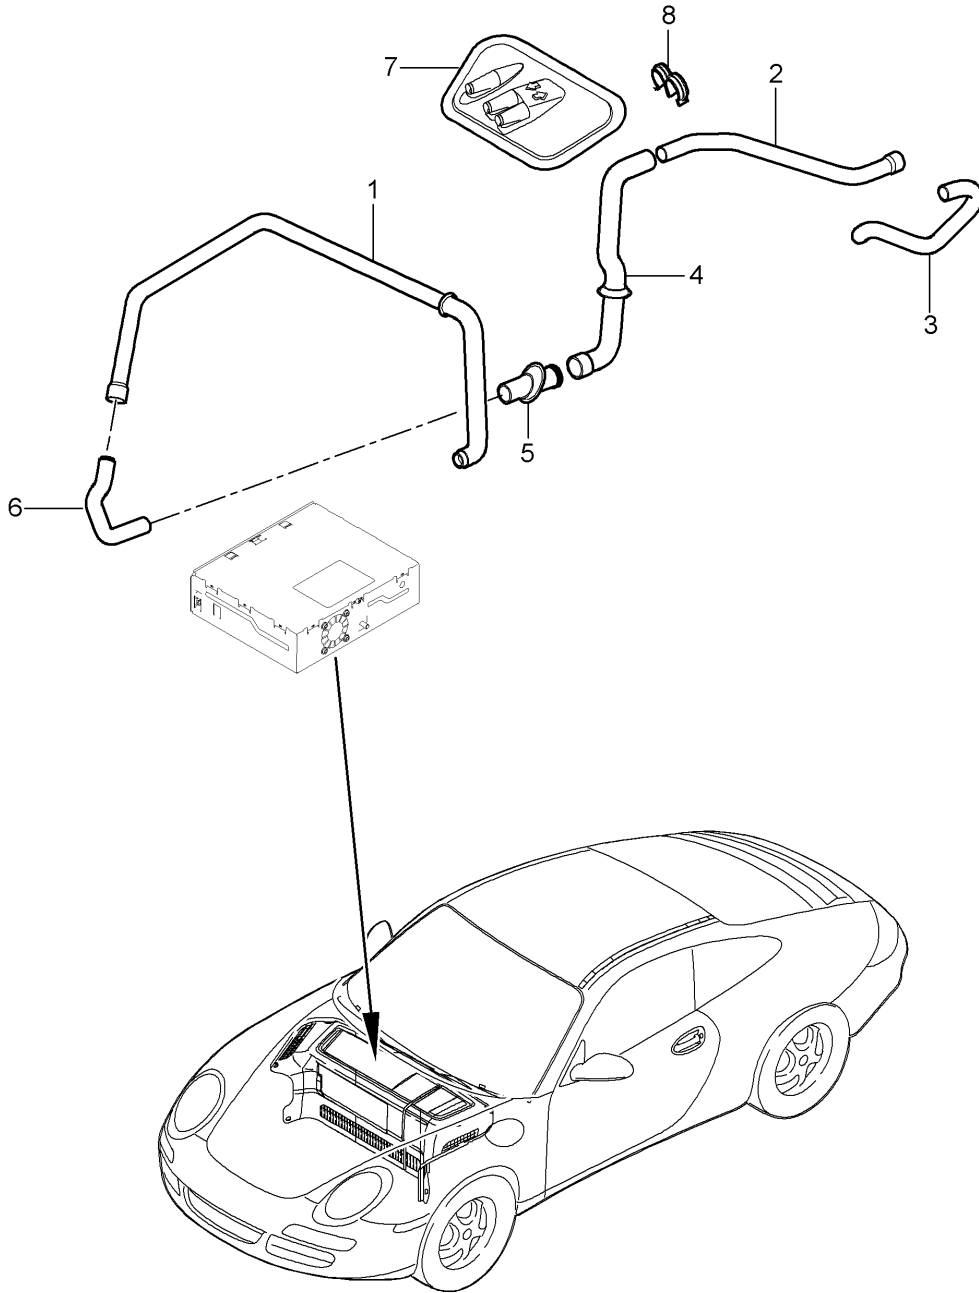

Model: 997-09

Model life 2009>>2012