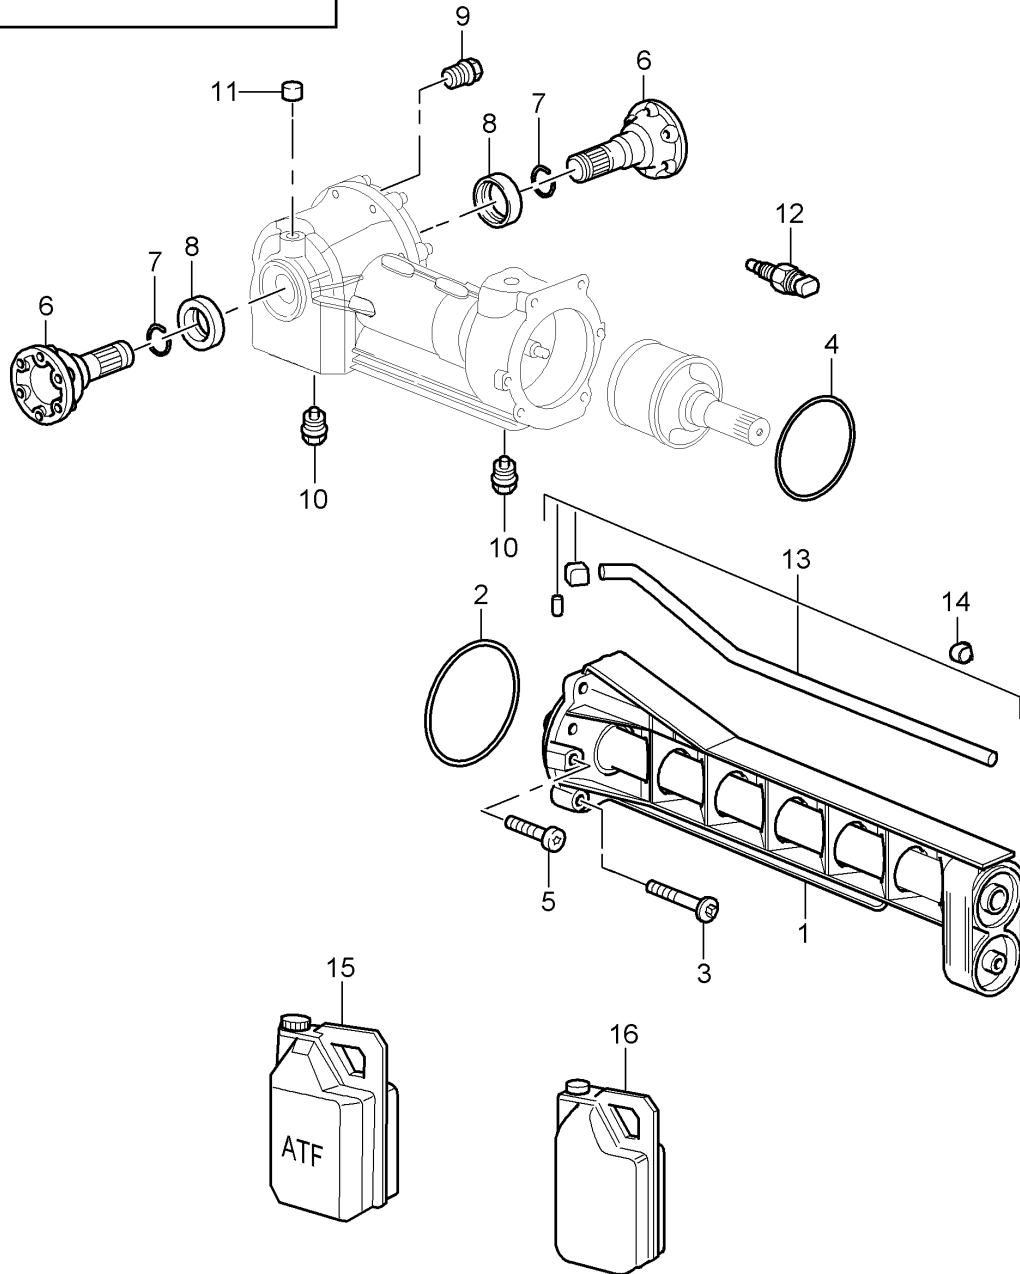

Model: 997-09

Model life 2009>>2012

Model: 997-09 Model life 2009>>2012

Pos	Part Number	Description	Remark	Qty	Model
2	999 707 455 40	Front axle differential Coupling Individual parts O-ring 123 X 3		1	
3	900 385 141 01	Torx screw M 8 X 40		5	
5	997 337 825 00	Socket head bolt M 8 X 25		2	
6	997 332 309 00	Drive flange		2	
7	996 332 311 00	snap ring 20 X 2,5		2	
8	999 113 454 40	Shaft oil seal 40 X 60 X 9		2	
9	900 124 013 01	sealing plug M 18 X 1,5		2	
10	900 124 014 01	Oil filler screw sealing plug M 18 X 1,5		2	
11	014 301 485	drain plug Cap for venting the gearbox breather assy. 17 X 13,5		1	
12	997 606 303 00	Temperature sensor		1	
13	997 337 071 00	Vent hose		1	
14	999 507 339 01	cable terminal		4	
15	000 043 303 00	Transmission fluid for Coupling 1 LTR. Container		1	
(15)	000 043 305 40	Discontinued part Transmission fluid for Coupling 1 LTR. Container		1	
16		Transmission fluid Front axle differential			
-	000 043 209 23	Grease LIQUI MOLY PU 53 / WDR 50 GR. see illustration:	302-000	X