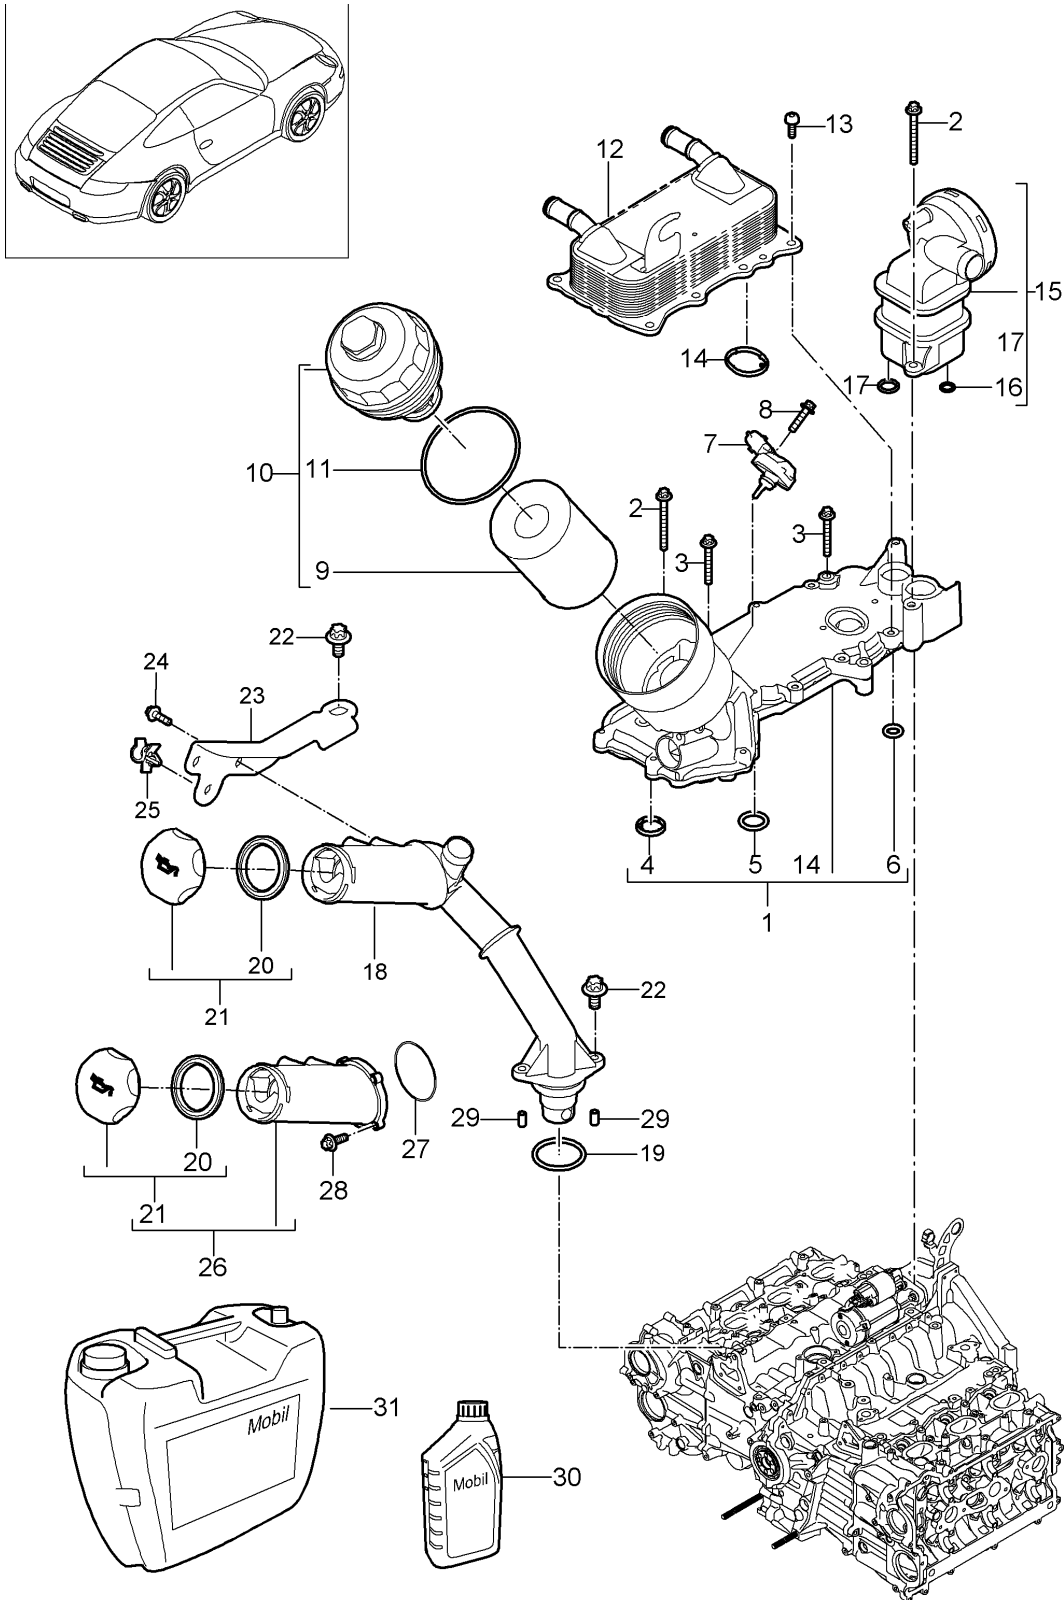

Model: 997-09

Model life 2009>>2012

Model: 997-09 Model life 2009>>2012

Pos	Part Number	Description	Remark	Qty	Model
1	9A1 107 045 01	Engine lubrication Oil-conducting housing No longer use the part here		1	
(1)	9A1 107 045 02	Oil-conducting housing No longer use the part here		1	
1	9A1 107 010 03	Oil-conducting housing Discontinued part		1	
1	9A1 107 010 05	Oil-conducting housing		1	
2	900 385 276 01	Torx screw M 6 X 60		X	
3	900 385 125 01	Torx screw M 6 X 45		5	
4	9A1 107 465 01	seal ring Oil-conducting housing Crankcase housing		2	
5	999 707 594 40	O-ring 11,0 X 4,0		1	
6	999 707 595 40	O-ring 20,0 X 4,0		1	
7	997 606 203 01	Oil pressure sender 5 BAR D >> - MJ 2009 Discontinued part		1	
7	997 606 203 02	Oil pressure sender 5 BAR See technical information TI 24/09 D >> - MJ 2009		1	
(7)	948 606 213 00	Oil pressure sender 10 BAR See technical information TI 24/09 D - MJ 2010>>		1	
8	900 385 019 01	Torx screw M 6 X 25		2	
9	948 107 222 00	Oil filter insert		1	
10	948 107 022 00	oil filter (complete)	also use: 948 107 322 00	1	
11	948 107 322 00	seal ring 91,0 X 4,0		1	
12	9A1 107 450 00	heat exchanger		1	
13	999 073 416 01	Bolt with washer M 6 X 20		6	
14	948 107 175 00	Seal		2	
15	9A1 107 040 00	oil separator		1	
16	999 707 634 40	O-ring 18,5 X 4,0		1	
17	999 707 635 40	O-ring 21,0 X 4,0		1	
18	9A1 107 115 02	Filler tube engine oil		1	
(18)	9A1 107 115 40	Filler tube engine oil without:		1	A101+ PR:X51
19	999 707 348 40	fuel filler neck O-ring 42,0 X 4,0		1	
20	9A1 107 336 00	Seal End cap		1	
21	9A1 107 035 00	End cap No longer use the part here		1	
21	9A1 107 035 01	End cap		1