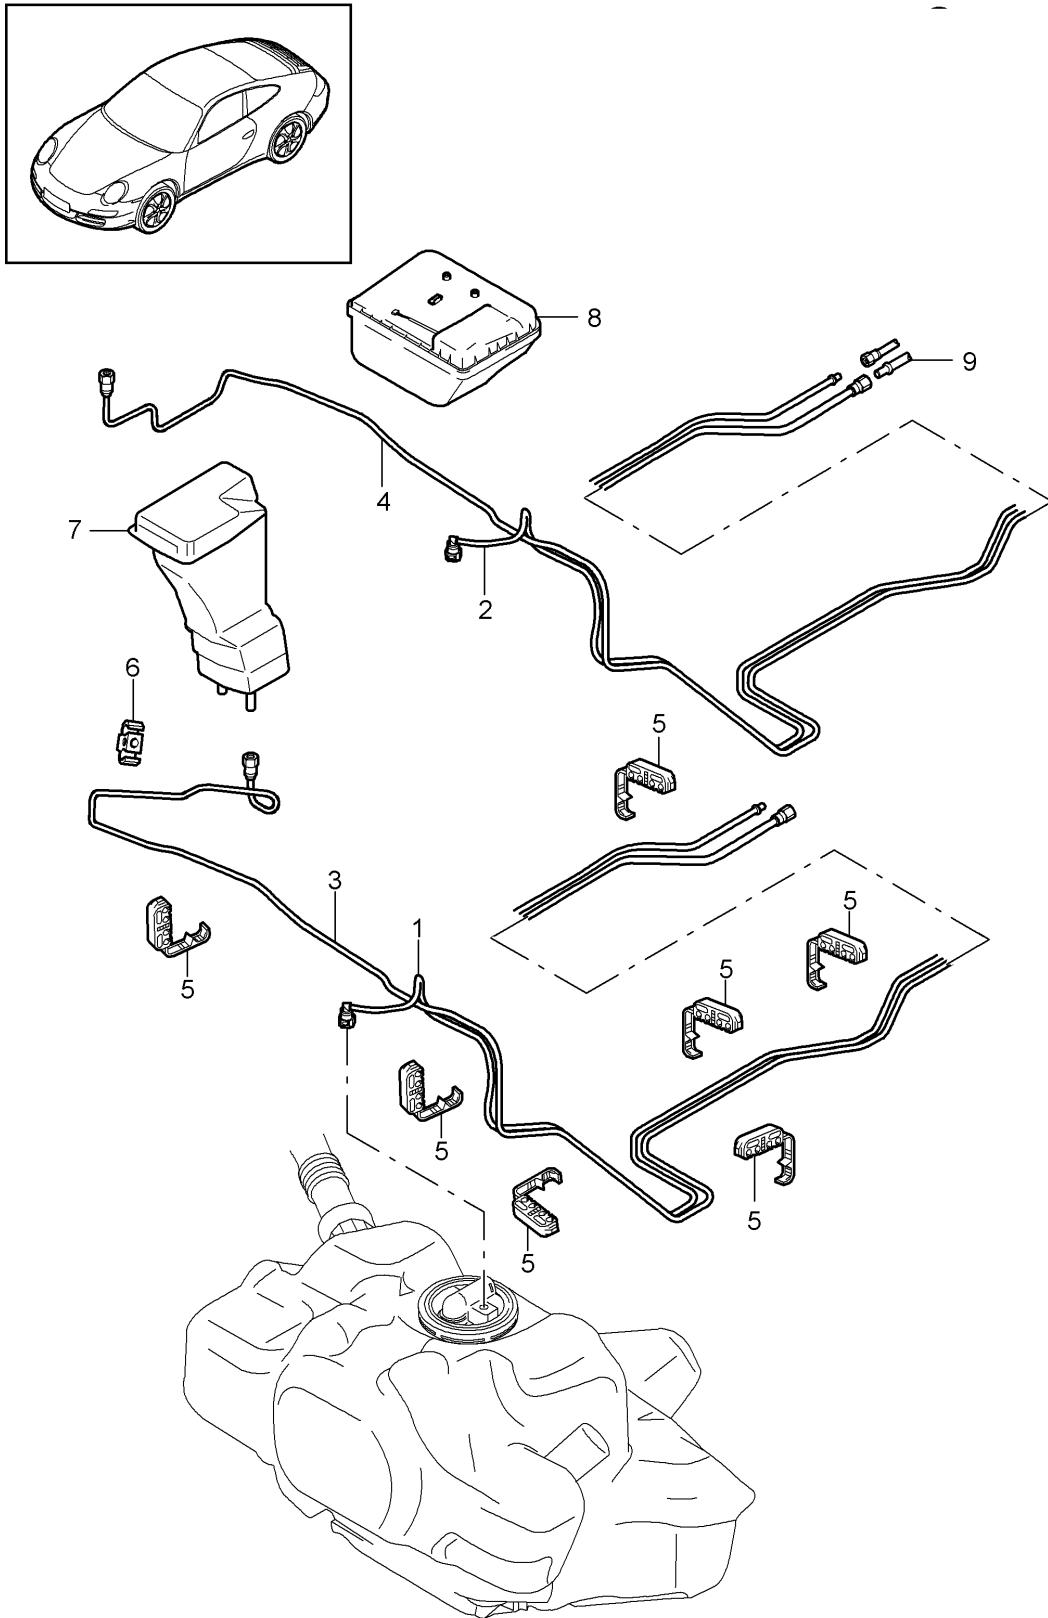

Model: 997-09

Model life 2009>>2012

Model: 997-09

Model life 2009>>2012

Pos	Part Number	Description	Remark	Qty	Model
1	997 201 261 02	Fuel system Fuel line Discontinued part	front	1	PR:338,-664, -082
1	997 201 261 06	Fuel line		1	PR:338,-664, -082
(1)	997 201 261 03	Fuel line Fuel pump for Engine	front	1	PR:339,-664
(1)	997 201 261 93	Fuel line Fuel pump for Engine	front	1	PR:082
3	997 201 351 02	Purge-air line Activated charcoal container for Engine	front	1	
4	997 201 351 00	Purge-air line		1	PR:664
5	999 507 264 40	Cable holder 6,0/8,0/8,0/10,0		8	
6	999 507 727 40	Cable holder 8,0/10,0		1	
7		Activated charcoal container see illustration:	201-020	1	
9		Lines see illustration:	rear 201-010	1