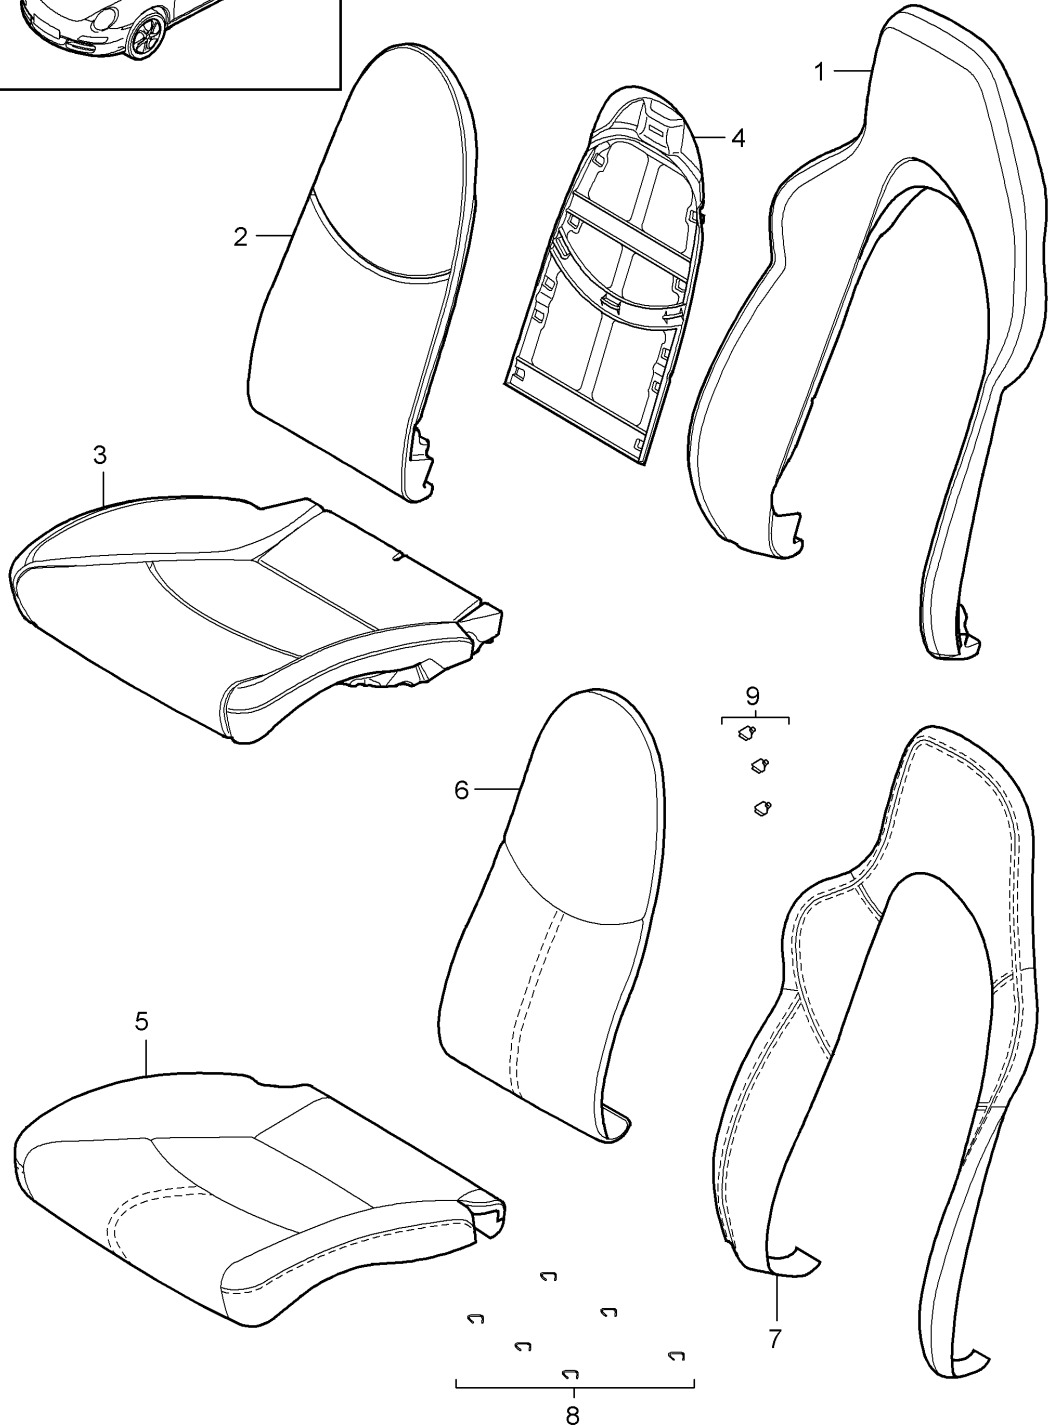

Model: 997-09

Model life 2009>>2012