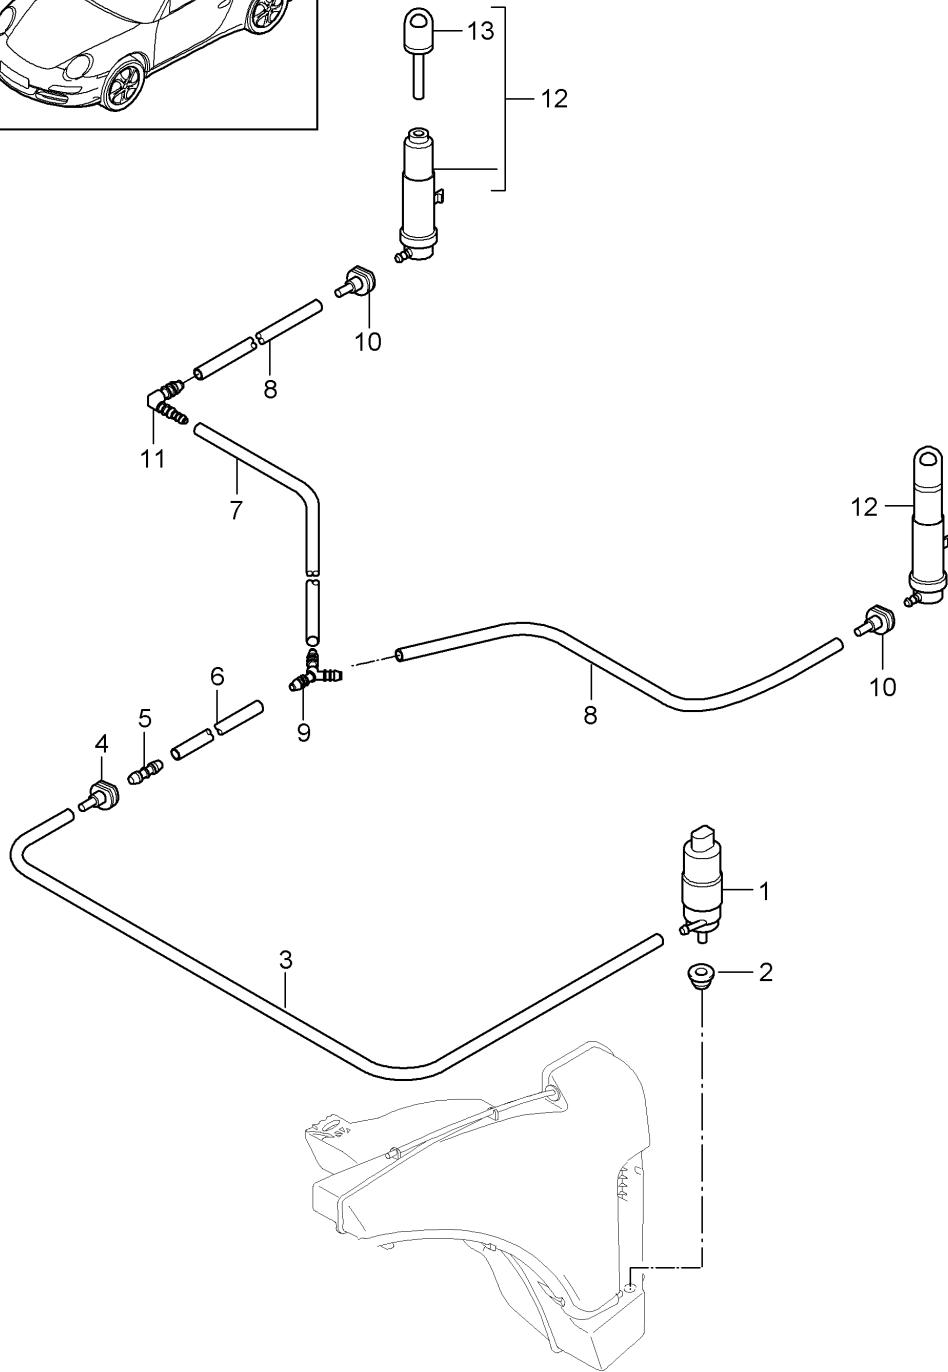

Model: 997-09

Model life 2009>>2012

Model: 997-09

Model life 2009>>2012

Pos	Part Number	Description	Remark	Qty	Model
1	997 624 502 00	Headlight washer system Pump for headlight- washer system		1	PR:288
2	928 628 193 00	Seal		1	
-	000 043 204 79	Hose 8 X 3		*	
3		shorten to:	890 MM	1	
4	996 628 204 00	Coupling		1	
5	997 628 208 00	Hose connector		1	
-	999 181 760 40	Hose 10 X 3		*	
6		shorten to:	380 MM		
7		shorten to:	1980 MM		
8		shorten to:	120 MM		
9	999 137 093 40	Y-piece		1	
10	997 628 204 00	Coupling		2	
11	997 628 209 00	Elbow fitting		1	
12	997 628 163 01	jet		2	
13	997 628 263 00	Nozzle head		2	
-	997 628 981 02	Cap primed for POS 12 + 13 D - MJ 2010>>		2	PR:XUB