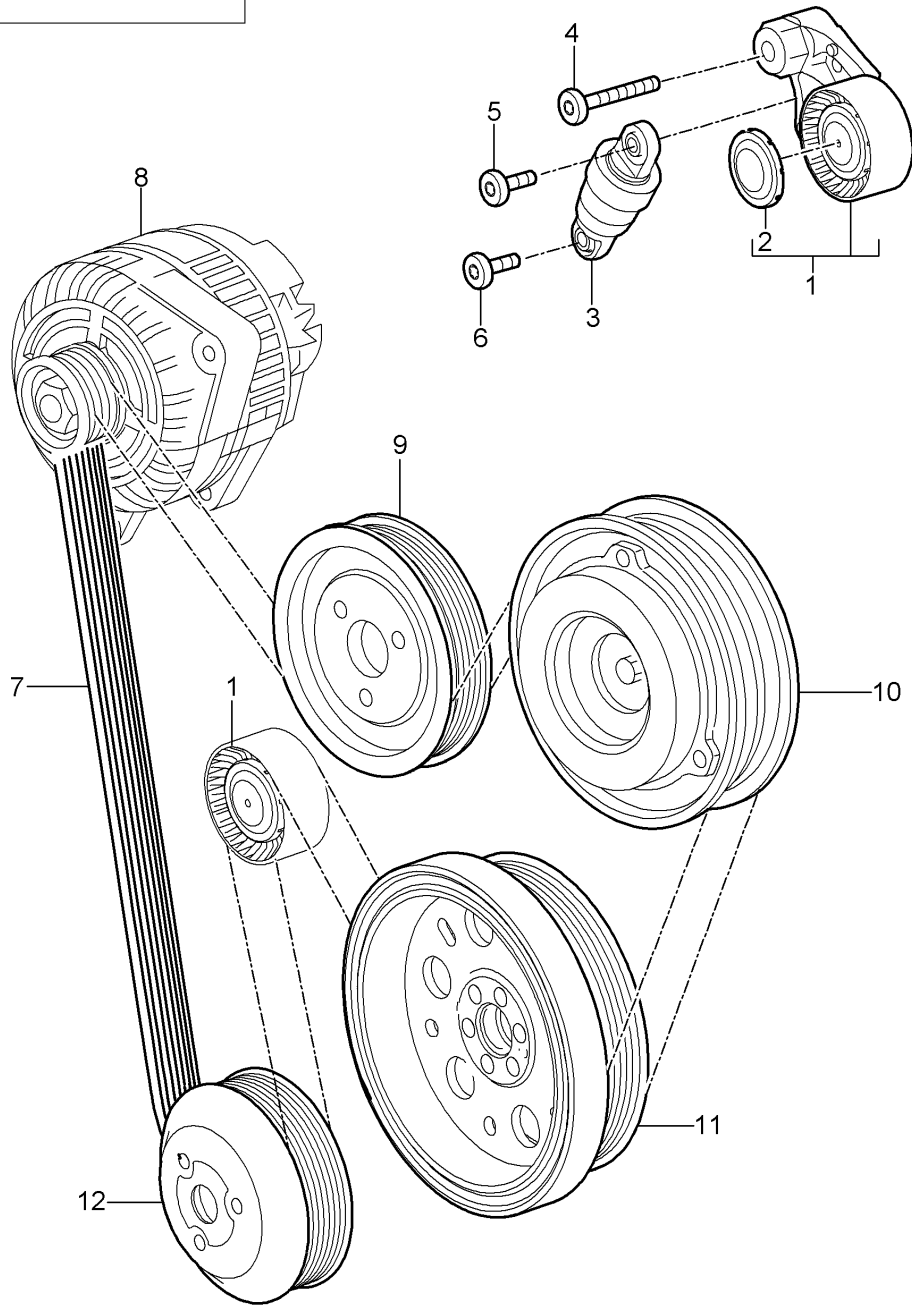

Model: 997-09

Model life 2009>>2012

Model: 997-09

Model life 2009>>2012

Pos	Part Number	Description	Remark	Qty	Model
1	9A1 102 211 00	Belt tensioner v-belt lever		1	
1	9A2 102 211 00	Tensioning roller lever Tensioning roller		1	
		also use:	9A1 102 212 00 999 073 579 01 948 102 839 00		
2	948 102 839 00	Protective cap		1	
3	948 102 261 00	tensioner Hydraulic		1	
4	999 073 411 01	Hexagon socket flat head bolt M 8 X 60		1	
5	999 073 246 09	Torx screw M 8 X 33-10,9		1	
6	999 073 412 01	Torx screw M 8 X 26		1	
7	9A1 102 216 01	v-belt		1	
8		Alternator		1	
9		see illustration: pulley Power-steering pump	902-005	1	
		see illustration:	403-003		
10		pulley Compressor		1	
		see illustration:	813-015		
11		pulley Crankshaft		1	
		see illustration:	102-000		
12		pulley Coolant pump		1	
		see illustration:	105-000