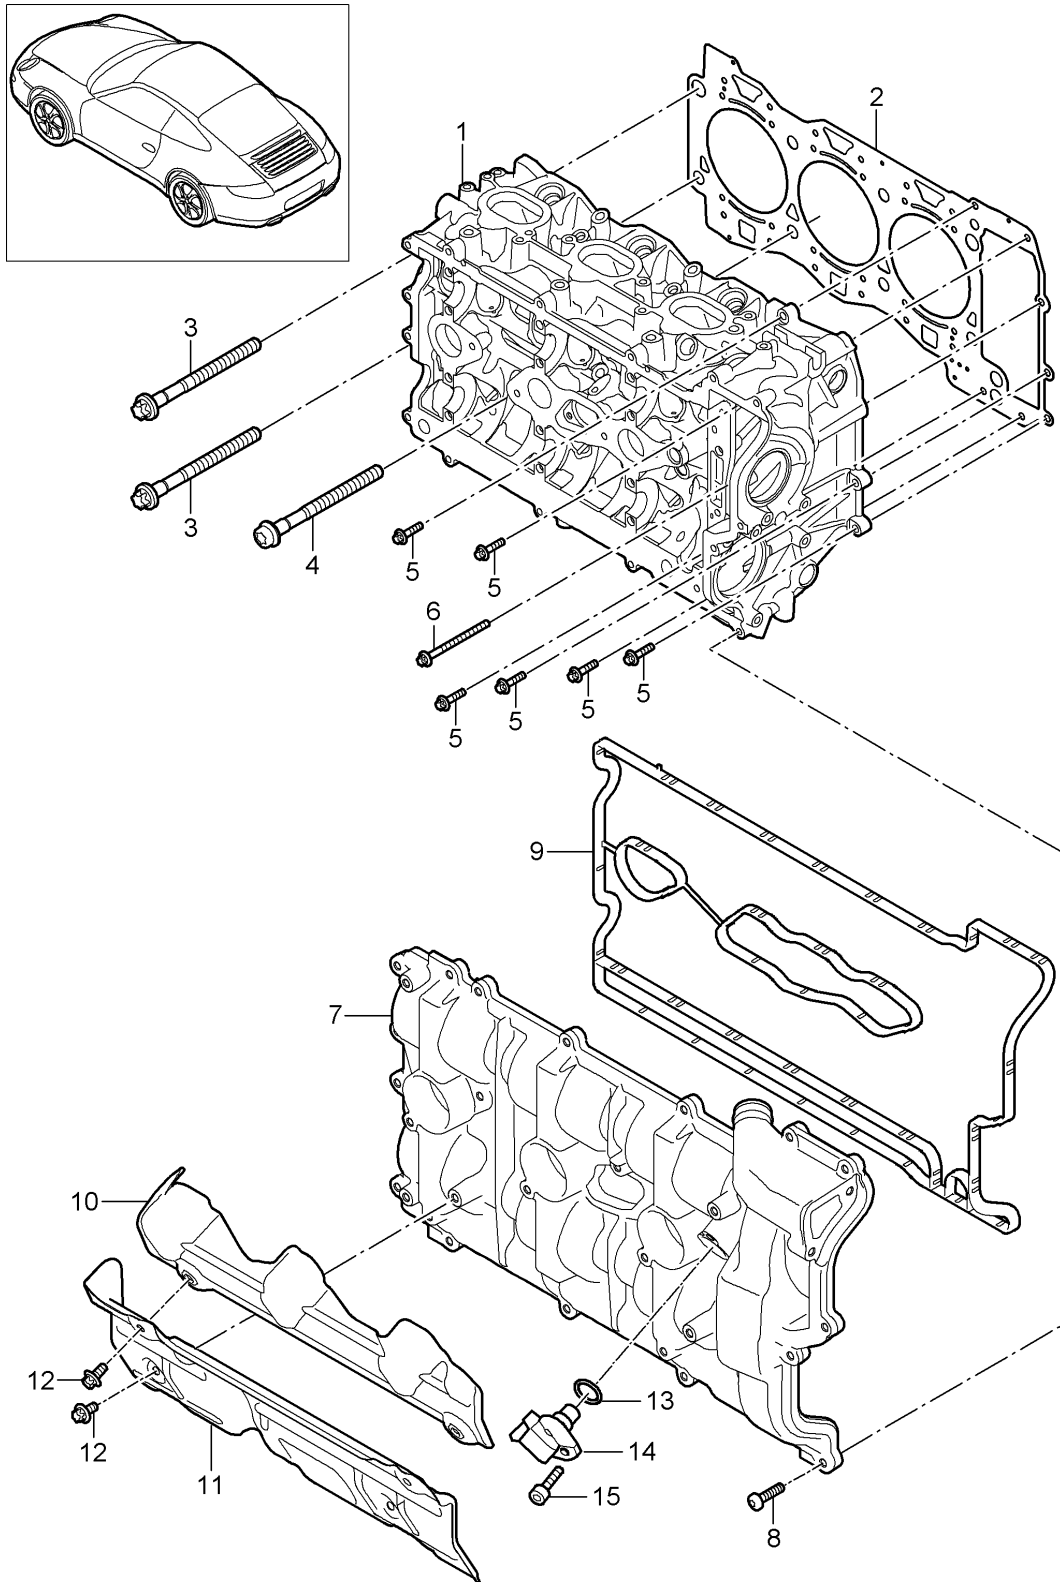

Model: 997-09

Model life 2009>>2012

Model: 997-09

Model life 2009>>2012

Pos	Part Number	Description	Remark	Qty	Model
1	9A1 104 903 00	Cylinder head with: Valves Cylinder head gasket Valve cover Cylinder head	cylinders 1-3	1	A101
1	9A1 104 901 00	Cylinder head	cylinders 1-3	1	A102
1	9A1 104 011 40	Cylinder head	cylinders 1-3	1	A101+ PR:X51
1	9A1 104 903 40	Kit No longer use the part here Cylinder head	cylinders 1-3	1	A101+ PR:X51
1	9A1 104 904 00	Kit Cylinder head	cylinders 4-6	1	A101
1	9A1 104 902 00	Cylinder head	cylinders 4-6	1	A102
1	9A1 104 012 40	Cylinder head	cylinders 4-6	1	A101+ PR:X51
1	9A1 104 904 40	Kit No longer use the part here Cylinder head	cylinders 4-6	1	A101+ PR:X51
2	9A1 104 141 03	Kit Cylinder head gasket	cylinders 1-3	1	A101
2	9A1 104 141 04	D >> - MJ 2009 Cylinder head gasket	cylinders 1-3	1	A101
(2)	9A1 104 143 03	D - MJ 2010>> Cylinder head gasket	cylinders 1-3	1	A102
(2)	9A1 104 143 04	D >> - MJ 2009 Cylinder head gasket	cylinders 1-3	1	A102
(2)	9A1 104 140 03	D - MJ 2010>> Cylinder head gasket	cylinders 4-6	1	A101
(2)	9A1 104 140 04	D >> - MJ 2009 Cylinder head gasket	cylinders 4-6	1	A101
(2)	9A1 104 142 03	D - MJ 2010>> Cylinder head gasket	cylinders 4-6	1	A102
(2)	9A1 104 142 04	D >> - MJ 2009 Cylinder head gasket	cylinders 4-6	1	A102
3	9A1 104 191 00	D - MJ 2010>> Torx screw M12 X 1,5 X 140		4	
4	9A1 104 191 02	Torx screw M12 X 1,5 X 140		12	
5	900 385 072 01	Torx screw M6 X 25		11	
6	900 385 108 02	Torx screw M6 X 80		2	
7	9A1 105 231 05	Valve cover	cylinders 1-3	1	A101,A102
		only in conj. with: 9A1.105.731.02