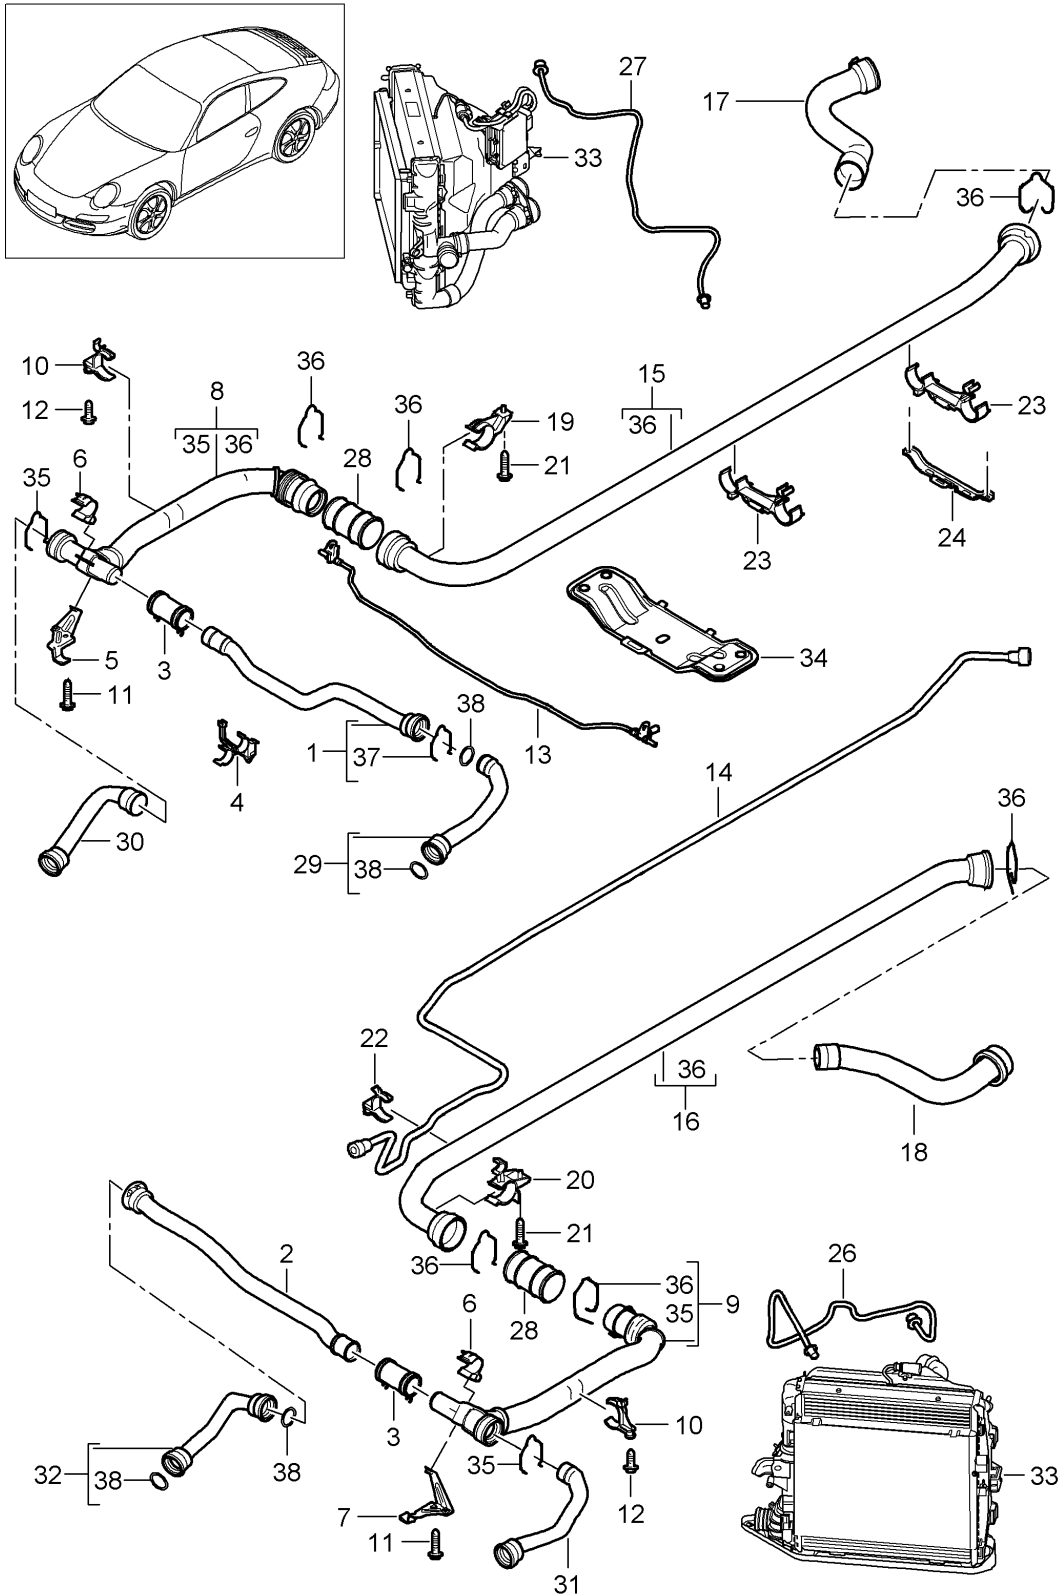

Model: 997-09

Model life 2009>>2012

Model: 997-09 Model life 2009>>2012

Pos	Part Number	Description	Remark	Qty	Model
1	997 106 711 02	Water cooling 2 Water pipe Cross tube Supply Discontinued part		1	A101,A102
1	997 106 711 03	Water pipe Cross tube Supply		1	
2	997 106 720 02	Water pipe Cross tube Return line Discontinued part		1	
2	997 106 720 03	Water pipe Cross tube Return line		1	
3	997 106 723 07	Water hose		2	
4	997 106 525 01	Bracket Water pipe Cross tube	center	1	
5	997 106 574 02	pipe holder Distributor tube	right	1	
6	997 106 526 01	Bracket Cross tube	upper	2	
7	997 106 573 02	pipe holder Distributor tube	left	1	
8	997 106 752 04	Distributor tube Supply		1	
9	997 106 751 04	Distributor tube Return line		1	
10	997 106 413 01	pipe holder	left a. right	2	
(10)	997 106 413 01	pipe holder	left	1	PR:601,603
(10)	997 106 414 00	Bracket Distributor tube	right	1	PR:601,603
11	900 378 013 01	Hexagon bolt M6 X 25		2	
12	900 378 036 01	Hexagon bolt M6 X 12		2	
13	997 106 767 02	Breather line Transverse		1	
14	997 106 227 03	Breather line tunnel		1	
15	997 106 651 02	Water pipe Supply tunnel		1	
16	997 106 652 02	Return pipe tunnel		1	
17		Water hose Supply		1	
18		Water hose Return line	see illustration: 105-007	1	PR:480
19	997 106 520 02	Bracket filler plate	see illustration: 105-007 right	1	
20	997 106 521 01	Bracket filler plate	left	1	
21	900 378 035 01	Hexagon bolt M6 X 16		2	
22	997 106 512 03	Distance piece Breather line		1	
23	997 106 540 02	Bracket tunnel		2	
24	997 106 515 02	Bridge		1