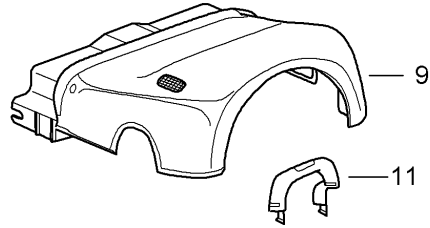

Model: 997-09

Model life 2009>>2012