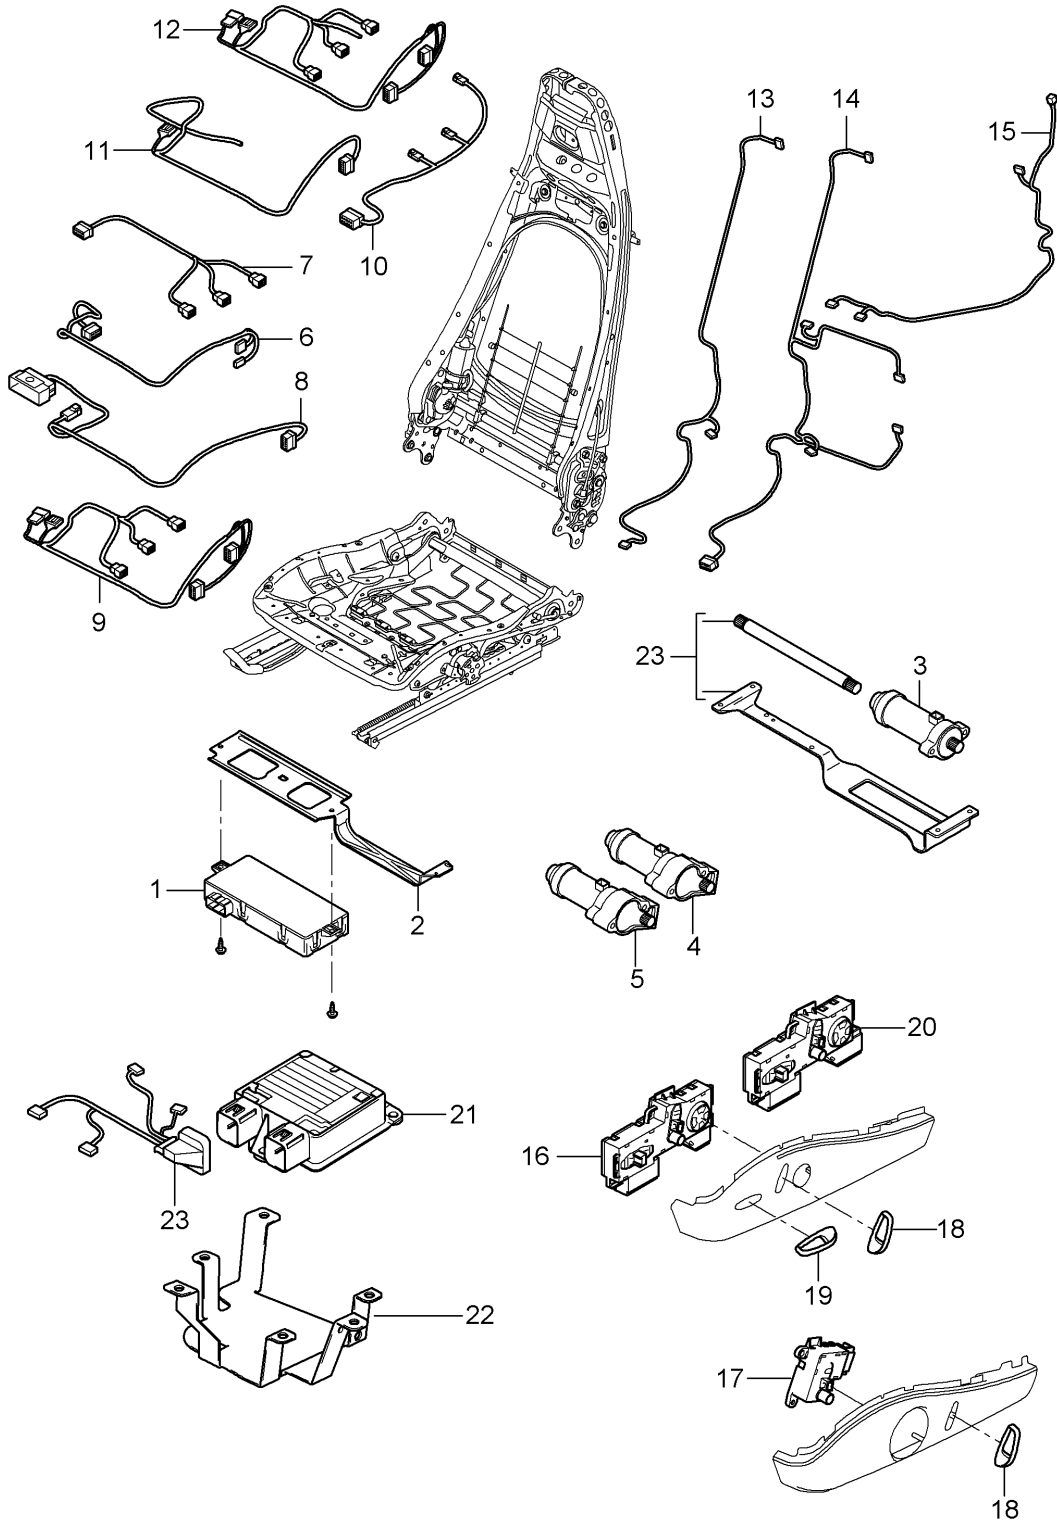

Model: 997-09

Model life 2009>>2012

Model: 997-09 Model life 2009>>2012

Pos	Part Number	Description	Remark	Qty	Model
1	997 618 537 07	Wire set Switch Control unit Electric motor Comfort seat Control unit		1	PR:537,538
2	997 521 643 01	Seating position control Retainer for control units Seating position control		1	PR:537,538
3	997 624 322 00	Electric motor Seat adjuster Lengthways		1	PR:437,438
(3)	997 624 332 00	Memory Electric motor Seat adjuster Lengthways	without:	1	PR:537,538
4	997 624 322 00	Memory Electric motor Seat adjuster Height adjustment	with:	1	PR:437,438
(4)	997 624 332 00	Memory Electric motor Seat adjuster Height adjustment	without:	1	PR:537,538
5	997 624 323 00	Memory Electric motor Seat adjuster Tilt angle	with:	1	PR:437,438
(5)	997 624 333 00	Memory Electric motor Seat adjuster Tilt angle	without:	1	PR:537,538
6	997 612 684 00	Memory Wire set Seat adjuster	with:	1	PR:537,538
7	997 612 690 00	Memory Wire set Lengthways Height adjustment		1	PR:537,538
8	997 612 682 01	Memory Wire set Switch Seat adjuster		1	PR:369,370
9	997 612 683 01	Wire set Switch Seat adjuster		1	PR:437,438
10	997 612 657 00	Memory Wire set Seat	without:	2	PR:541
11	997 612 658 00	Wire set Standard seat Manually		1	PR:369,370, 541
12	997 612 659 00	Wire set Comfort seat Electric		1	PR:437,438, 541
13	997 612 689 00	Wire set		1	PR:437,438