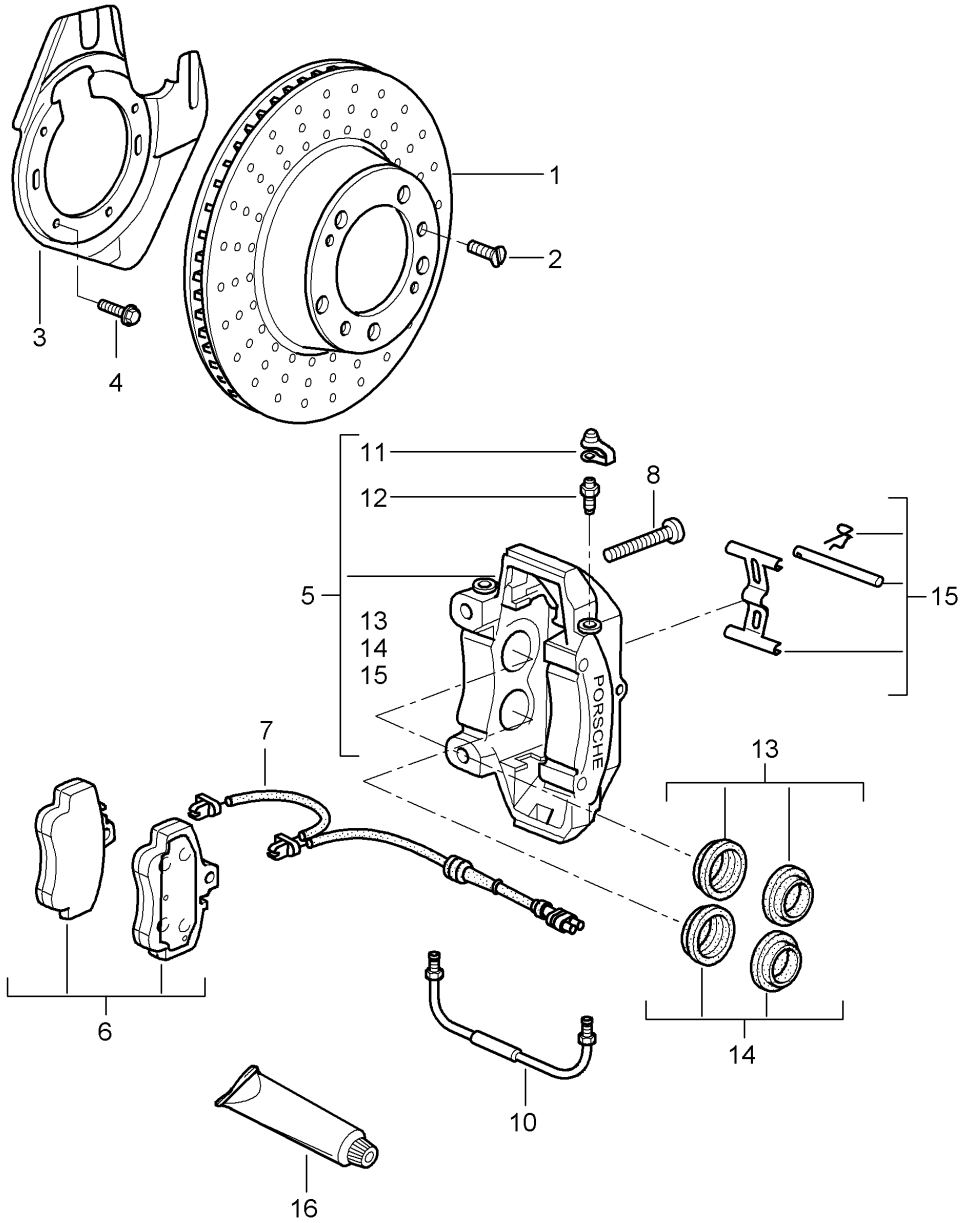

Model: 997-09

Model life 2009>>2012

Pos	Part Number	Description	Remark	Qty	Model
1	997 606 021 20	tyre pressure control system Sensor		4	PR:482,483 PR:482
(1)	958 361 661 00	tyre pressure control system also use: Discontinued part Sensor	955 361 053 00	4	PR:482
(1)	7PP 907 275 F	tyre pressure control system also use: Discontinued part Tyre pressure sensor	955 361 053 00	4	PR:482
(1)	997 606 023 21	tyre pressure control system also use: Sensor	955 361 053 00	4	PR:483
(1)	958 361 661 50	tyre pressure control system also use: D >> - MJ 2009 Sensor	955 361 053 00	4	PR:483 "J.."
2	955 361 053 00	D - MJ 2010>> Valve aluminium Discontinued part		4	
(2)	9P1 601 361 A	Valve aluminium		4	
3	N 908 729 01	Valve cap for valve unit		4	
4	4D0 601 365	Hexagon socket head bolt, self-locking		4	
5	997 618 103 23	Control unit for tyre pressure control D >> - MJ 2009		1	
5	997 618 191 02	Control unit D - MJ 2010>>		1	
6	997 618 203 02	Bracket Control unit		1	
7	999 076 081 40	Hexagon plastic collar nut T5 16 X 11, 2		8	
8	955 606 101 00	Aerial 433 MHZ		1	PR:482
(8)	955 606 103 00	Aerial 315 MHZ		1	PR:483
9	997 606 259 00	Retainer for aerial		1	
10	955 618 113 00	Sender for tyre pressure monitoring system D >> - MJ 2009		4	
(10)	7PP 907 283	Sender unit D - MJ 2010>>		4	
11	997 606 242 00	Holder for sender unit	right front	1	
(11)	997 606 241 00	Holder for sender unit	left front	1	
12	997 606 252 01	Holder for sender unit	right rear	1	

Model: 997-09

Model life 2009>>2012