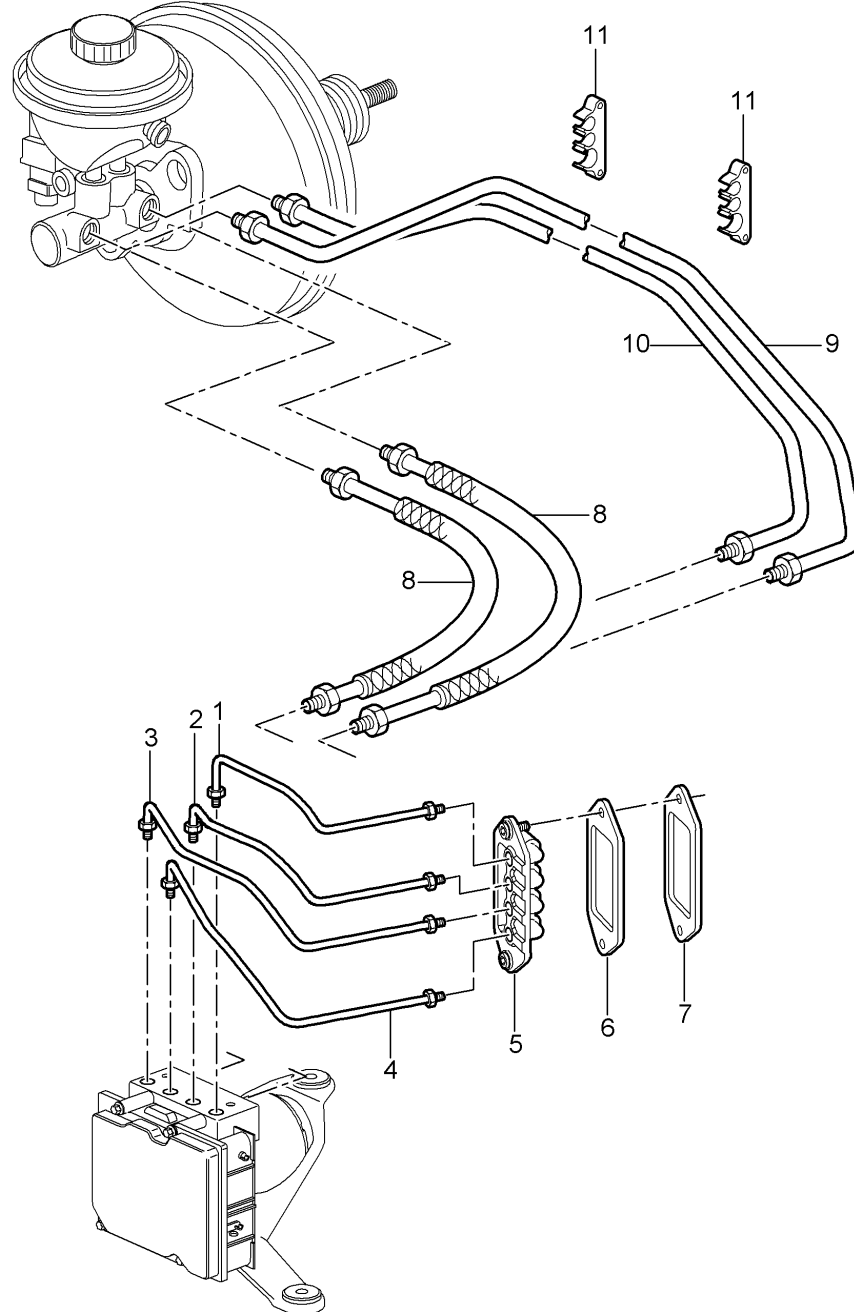

Model: 997-09

Model life 2009>>2012

Model: 997-09

Model life 2009>>2012

Pos	Part Number	Description	Remark	Qty	Model
-		Brake lines Front end			CARRERA 4 CARRERA 4-S TARGA TARGA-S 4 GTS CARRERA GTS
		Brake lines Front end	see illustration:		
1	997 355 315 30	Brake line Discontinued part	604-005	1	PR:098
(1)	997 355 315 31	Brake line		1	PR:098
(1)	997 355 315 10	Brake line		1	PR:099
2	997 355 316 30	Brake line Discontinued part		1	PR:098
(2)	997 355 316 31	Brake line		1	PR:098
2	997 355 316 10	Brake line		1	PR:099
3	997 355 327 30	Brake line Discontinued part		1	PR:098
(3)	997 355 327 31	Brake line		1	PR:098
(3)	997 355 327 10	Brake line		1	PR:099
4	997 355 326 30	Brake line Discontinued part		1	PR:098
(4)	997 355 326 31	Brake line		1	PR:098
(4)	997 355 326 10	Brake line		1	PR:099
5	997 355 650 00	Intermediate piece		1	
6	997 355 752 00	Seal		1	
7	997 355 753 00	Reinforcement		1	
8	997 355 311 10	Pressure line		2	PR:098
9	997 355 312 30	Pressure line		1	PR:099
10	997 355 314 30	Pressure line		1	PR:099
11	999 507 632 40	Cable holder		2	PR:099