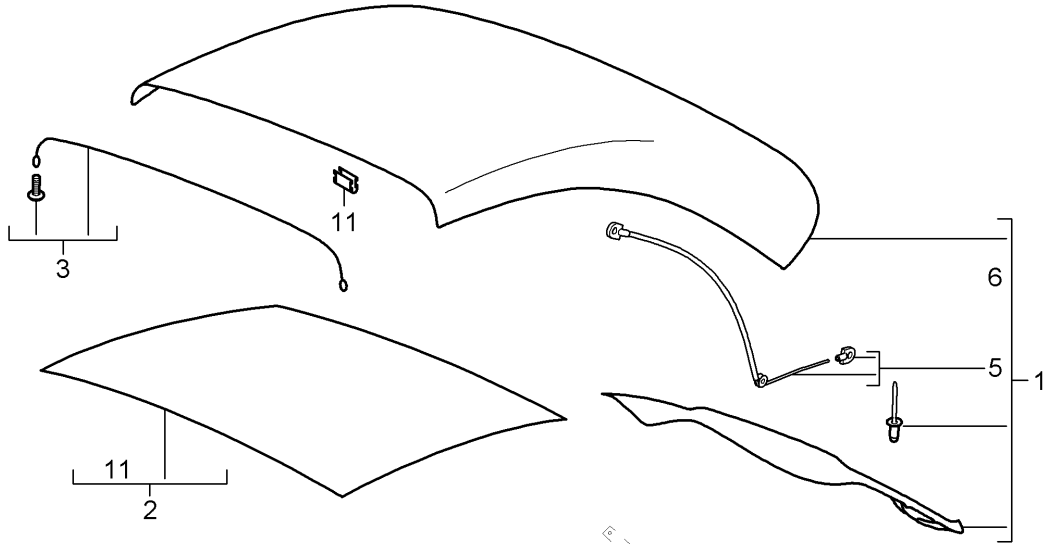

Model: 997-09

Model life 2009>>2012

Model: 997-09

Model life 2009>>2012

Pos	Part Number	Description	Remark	Qty	Model
		Convertible top covering Roofliner D - MJ 2011>>			Speedster PR:503
1	997 567 924 00	Convertible top covering with:		1	
		Rear window Black			
2	997 567 931 00	Moulded headliner with:		1	
		Accessories Black			
-	997 567 943 00	repair set Rubber strap Roofliner		1	
3	997 567 936 00	repair set Cord Transverse		1	
4	997 567 925 00	Assembly kit Convertible top covering use if required:	997 567 927 00	1	
5	997 567 934 00	Assembly kit repair set tension wire Convertible top covering	side	1	
6		Together with Position 1		1	
11	999 591 352 01	Retaining clip Roofliner		X	
12	997 567 927 00	Assembly kit Mount Rear window Roof arch with:		1	
		Rubber strap for Frame