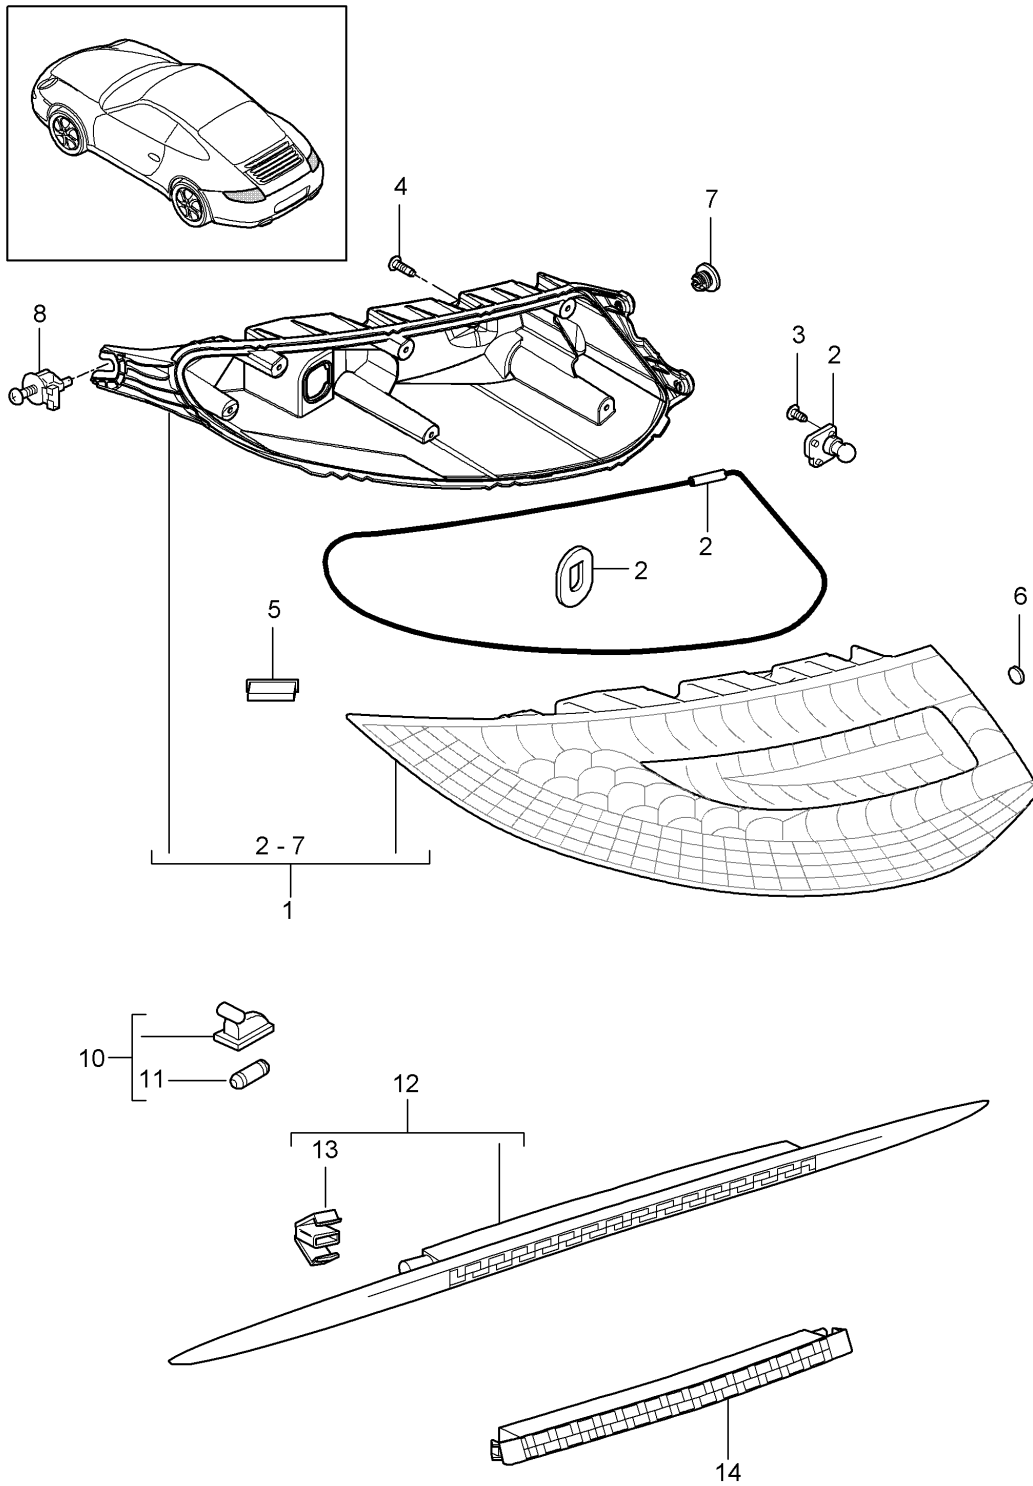

Model: 997-09

Model life 2009>>2012

Pos	Part Number	Description	Remark	Qty	Model
(24)	997 631 084 01	Additional headlight Discontinued part	right	1	PR:503
(24)	997 631 084 02	Additional headlight	right	1	
(24)	997 631 086 00	Additional headlight	right	1	SPEEDSTER PR:503
25	997 631 241 00	LED module Position light		2	
26	997 631 297 00	Screw		4	
27	999 631 253 91	bulb HP 24 W		4	
28	997 631 271 00	Turn signal indicator Cover cap		4	
29	997 631 247 00	Turn signal indicator ventilation union		2	
30	997 631 267 01	ventilation valve		2	
31	999 919 246 01	fillister hd. bolt 6,0 X 18,0		8	
32	997 631 033 02	Turn signal repeater	left	1	
(32)	997 631 034 02	Turn signal repeater	right	1	
33	999 631 138 90	bulb 5 W yellow		2	
34	997 631 133 00	Bulb holder		2	

Model: 997-09

Model life 2009>>2012