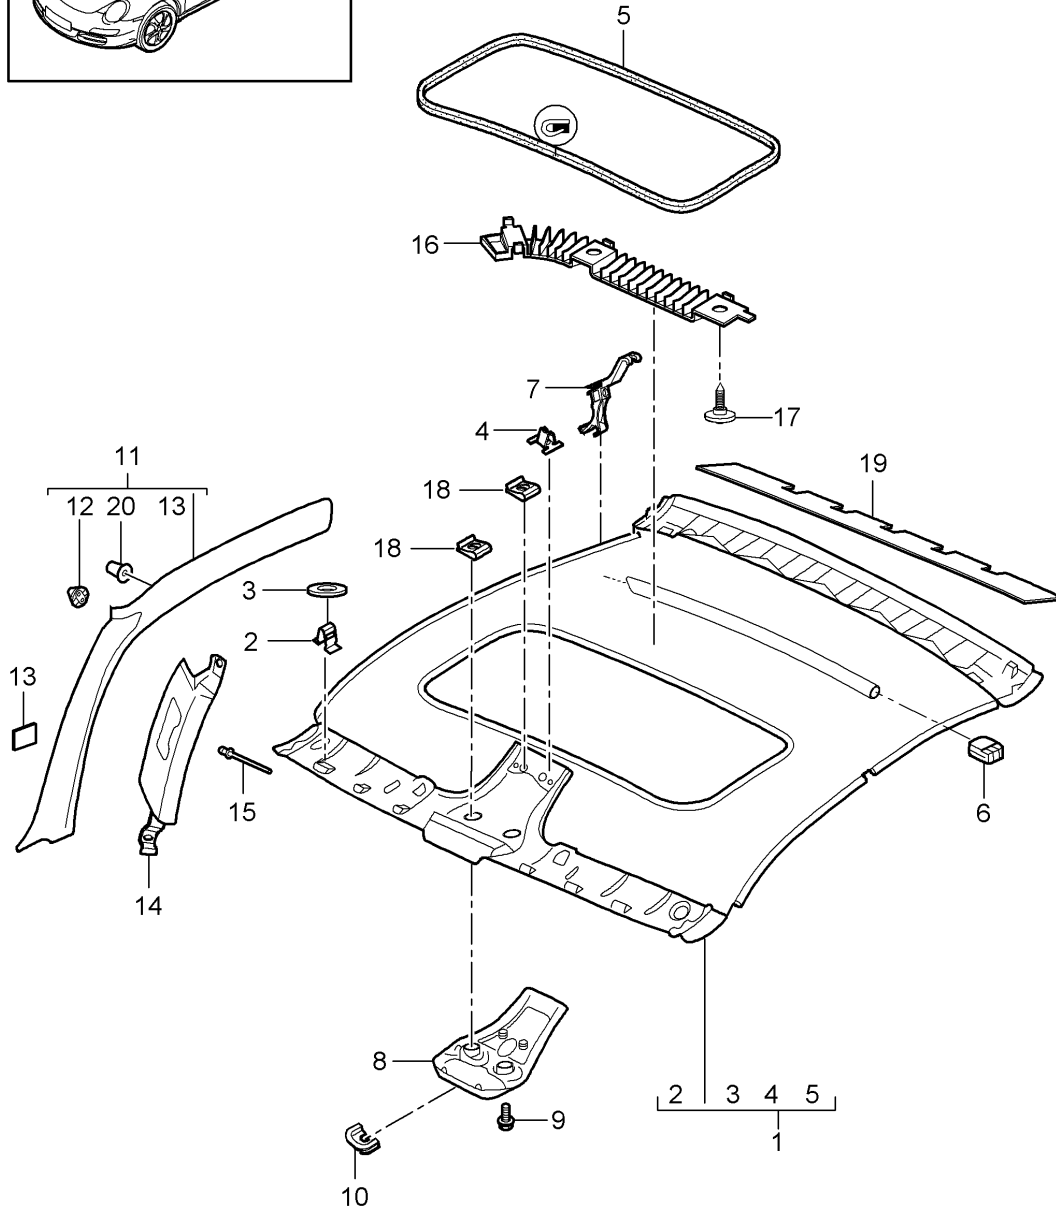

Model: 997-09

Model life 2009>>2012