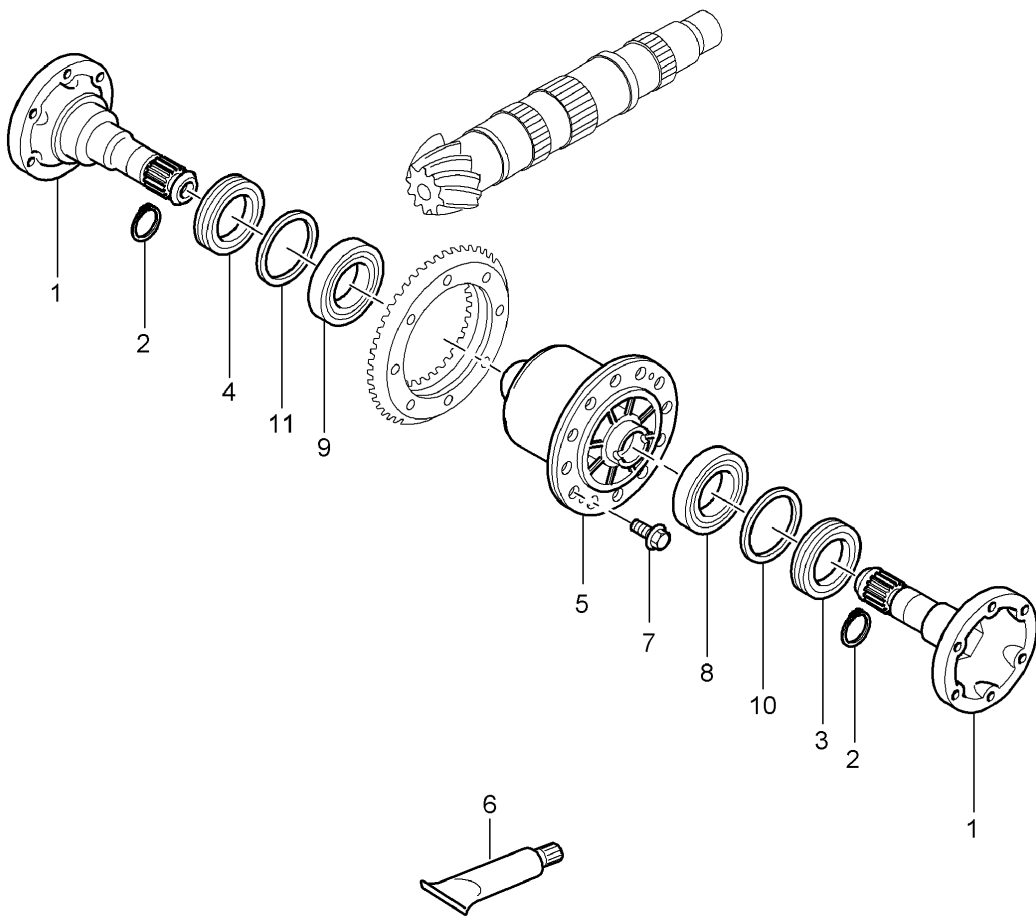

Model: 997-09

Model life 2009>>2012

Pos	Part Number	Description	Remark	Qty	Model
		selector shaft shift rod Selector fork relay lever Reverse gear		1	G9705, G9735
1	997 303 127 00			1	
2	997 303 137 00	axle relay lever Reverse gear		1	
3	997 303 107 00	selector shaft Reverse gear		1	
4	997 303 117 00	Selector fork Reverse gear		1	
5	997 303 801 00	needle bearing - Reverse gear		25	
6	997 303 802 00	spring pin		5	
7	997 303 101 00	selector shaft 1st / 2nd gear		1	
8	997 303 111 00	Selector fork 1st / 2nd gear		1	
9	997 303 121 00	Follower 1st / 2nd gear		1	
10	997 303 805 00	Hexagon bolt		3	
11	997 303 103 00	selector shaft 3rd/4th gear		1	
12	997 303 113 00	Selector fork 3rd/4th gear		1	
13	997 303 123 00	Follower 3rd/4th gear		1	
14	997 303 105 00	selector shaft 5. / 6. Gang		1	
15	997 303 115 00	Selector fork 5. / 6. Gang		1	
16	997 303 125 00	Follower 5. / 6. Gang		1	
17	997 303 241 00	ball		4	
18	997 303 243 00	Sleeve		4	
19	997 303 245 00	Sealing cap		3	
20	997 303 247 00	Pressure spring		4	
21	997 303 803 00	Round socket		4	
22	997 303 804 00	Round socket		4	

Model: 997-09

Model life 2009>>2012