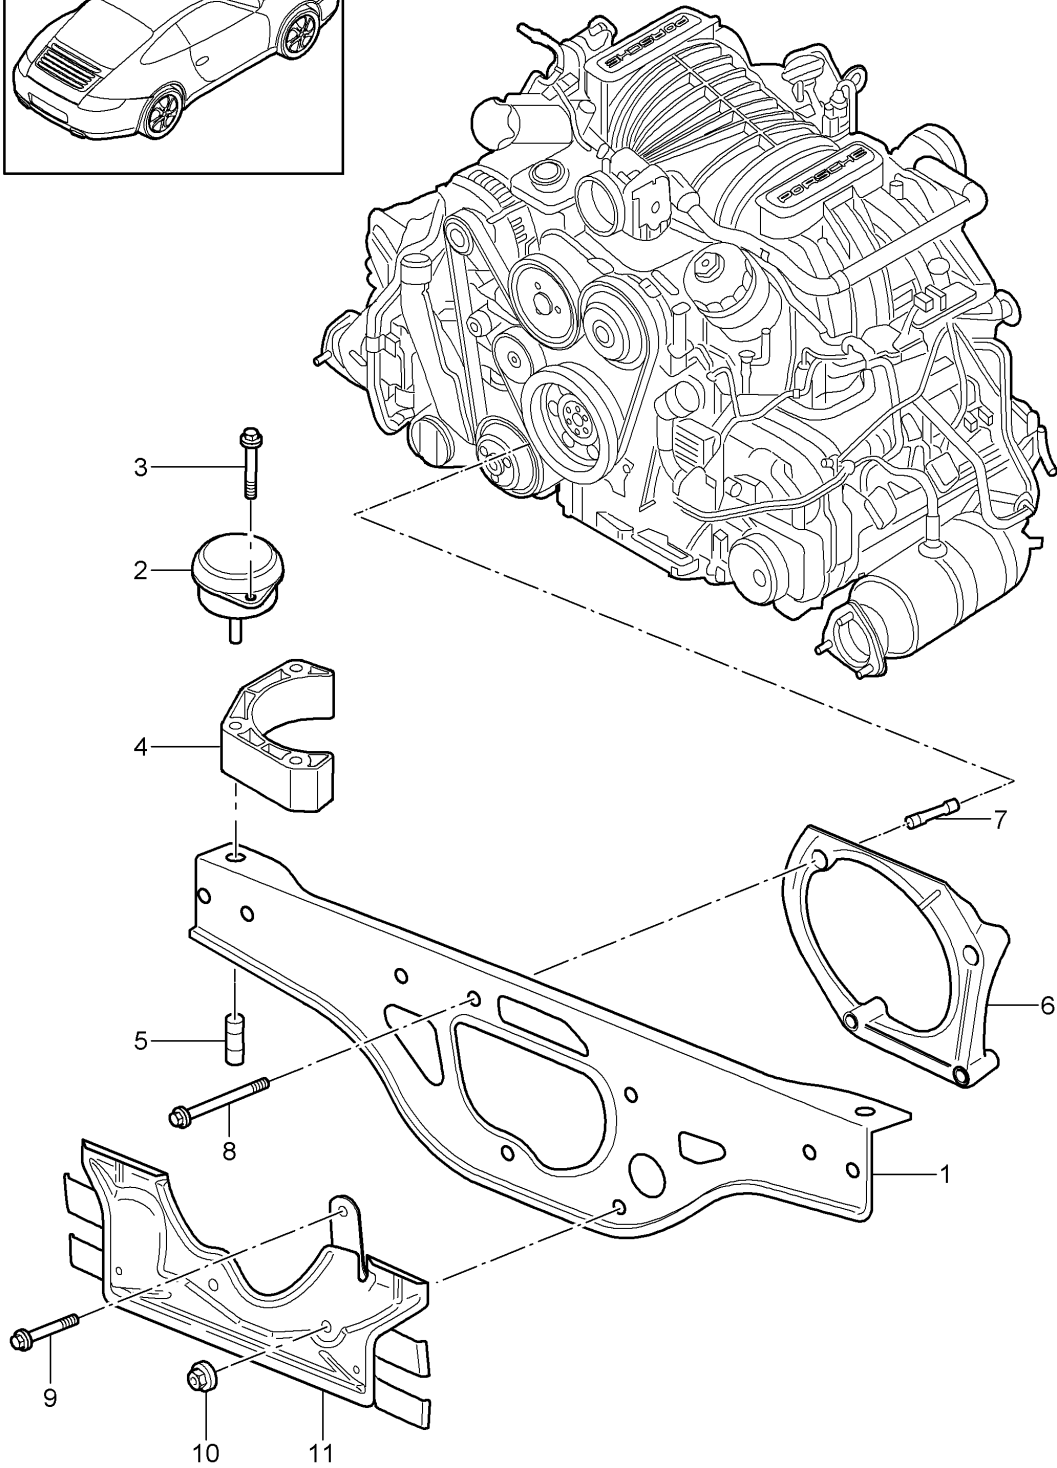

Model: 997-09

Model life 2009>>2012

Model: 997-09

Model life 2009&gt;&gt;2012

Pos	Part Number	Description	Remark	Qty	Model
1	9A1 375 013 03	Engine suspension		1	A101, A102
2	997 375 049 07	Engine brackets		2	CABRIO/TARGA
(2)	997 375 049 08	hydro-mounting		2	COUPE
3	900 378 159 01	hydro-mounting		2	
		Hexagon bolt		3	
		M 8 X 60			
4	996 375 221 02	Adapter		2	
5	9A1 375 425 01	Sleeve		2	
		M12 X 1,5			
6	9A1 375 235 02	Intermediate flange		1	
7	9A1 375 245 01	spacer sleeve		1	
		Intermediate flange			
8	900 378 283 01	Torx screw		1	
		M10 X 130			
		No longer use the part here			
8	900 385 286 01	Outer hexagon round screw		1	
		BM10 X 130			
9	900 378 310 01	Hexagon bolt		1	
		M10 X 80			
		No longer use the part here			
9	900 385 062 01	Outer hexagon round screw		1	
		BM10 X 80			
10	900 380 021 01	Hexagon nut		2	
		M 10			
11		Bracket		1	
		Front silencer			
		see illustration:	202-000		