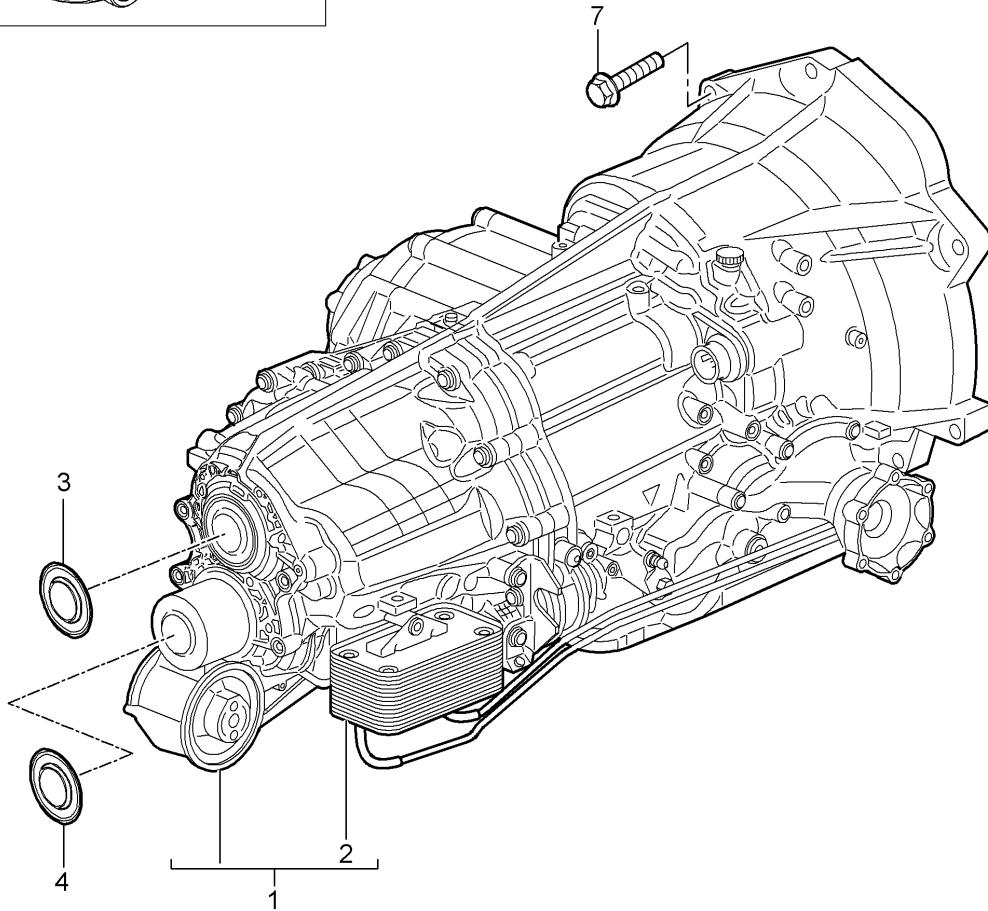

Model: 997-09

Model life 2009>>2012

Model: 997-09 Model life 2009>>2012

Pos	Part Number	Description	Remark	Qty	Model
-		- PDK - Gearbox Replacement transmission see Technical information Group 3 Nr.21/09			CG100,CG130
1	000 043 300 65	Gearbox Control unit Discontinued part	with:	1	CG100+ PR:219
1	000 043 300 EX	Gearbox Control unit Discontinued part	with:	1	CG100+ PR:219
1	000 043 300 66	Gearbox Control unit Discontinued part	with:	1	CG100+ PR:220
1	000 043 300 FX	Gearbox Control unit Discontinued part	with:	1	CG100+ PR:220
(1)	000 043 300 67	Gearbox Control unit Discontinued part	with:	1	CG130+ PR:220
(1)	000 043 300 GX	Gearbox Control unit Discontinued part	with:	1	CG130+ PR:220
1	9G1 300 011 00	Gearbox C >> 012247		1	CG100+ PR:219
1	9G1 300 011 02	Gearbox C 012248 >>		1	CG100+ PR:219
1	9G1 300 011 X	Gearbox C >> 012247		1	CG100+ PR:219 -"CN."
1	9G1 300 011 BX	Gearbox C 012248 >>		1	CG100+ PR:219 -"CN."
1	9G1 300 021 00	Gearbox C >> 003009		1	CG100+ PR:220
1	9G1 300 021 02	Gearbox C 003010 >>		1	CG100+ PR:220
1	9G1 300 021 X	Gearbox C >> 003009		1	CG100+ PR:220 -"CN."
1	9G1 300 021 BX	Gearbox C 003010 >>		1	CG100+ PR:220 -"CN."
(1)	9G1 300 021 30	Gearbox C >> 011703		1	CG130+ PR:220
1	9G1 300 021 32	Gearbox C 011704 >>		1	CG130+ PR:220
(1)	9G1 300 021 GX	Gearbox C >> 011703		1	CG130+ PR:220 -"CN."
(1)	9G1 300 021 HX	Gearbox C 011704 >>		1	CG130+ PR:220 -"CN."
2		heat exchanger see illustration:	360-000	1