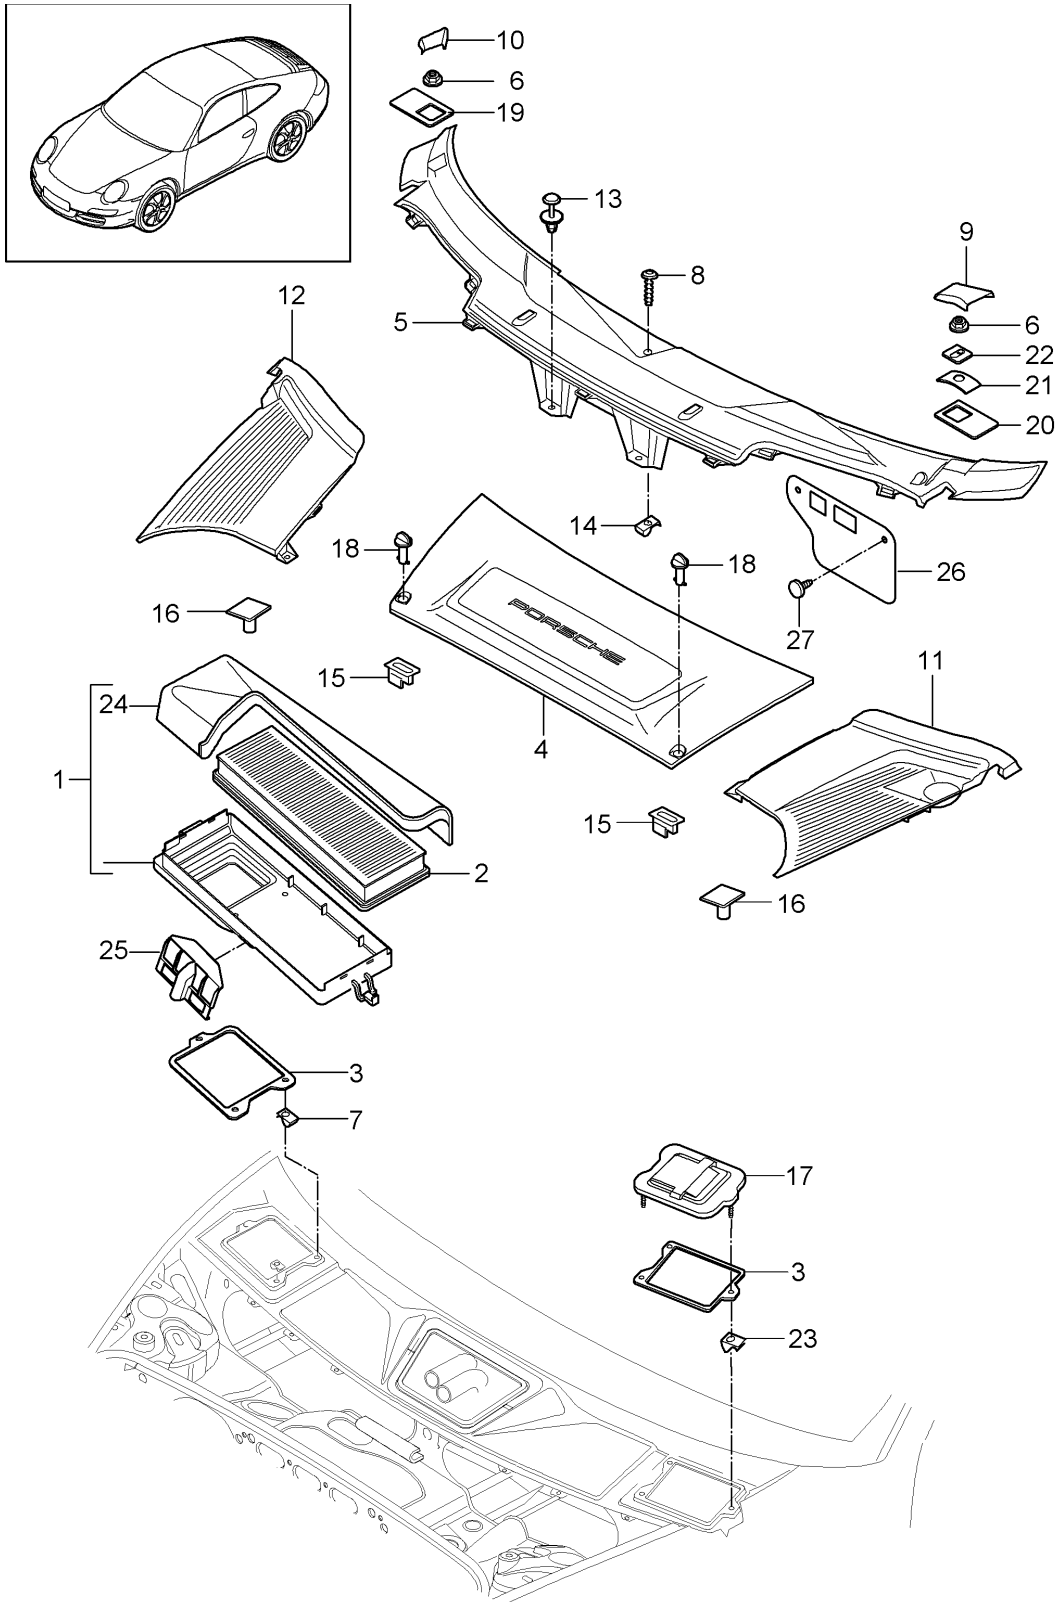

Model: 997-09

Model life 2009>>2012

Model: 997-09 Model life 2009>>2012

Pos	Part Number	Description	Remark	Qty	Model
1	997 572 019 04	Particulate filter housing	lhd	1	PR:098
(1)	997 572 019 05	Cowl panel covering housing	rhd	1	PR:099
2	997 571 219 01	Dust and pollen filter		1	
3	997 572 221 00	Seal		2	
4	997 572 567 04	Battery cover		1	
	997 572 567 04 FMT	Black Battery			
5	997 572 563 08	Cover	lhd	1	PR:098
	997 572 563 08 FMT	Black			
(5)	997 572 563 09	Cover	rhd	1	PR:099
		Scuttle			
	997 572 563 09 FMT	Black			
6	999 076 071 02	Hexagon nut M6		2	
7	999 507 348 01	panel nut		3	
8	N 906 487 02	Oval hexagon socket head bolt		1	
9	997 572 569 04	Cover cap	left	2	PR:098
	997 572 569 04 FMT	Black			
(9)	997 572 569 05	Cover cap	left	2	PR:099
	997 572 569 05 FMT	Black			
10	997 572 570 04	Cover cap	right	1	PR:098
	997 572 570 04 FMT	Black			
(10)	997 572 570 05	Cover cap	right	1	PR:099
	997 572 570 05 FMT	Black			
11	997 572 361 07	Plenum chamber cover	left	1	
	997 572 361 07 02A	Black			
12	997 572 362 08	Plenum chamber cover	right	1	
	997 572 362 08 02A	Black			
13	999 507 497 40	Spreader rivet 8 X 14		2	
14	999 507 834 41	expanding nut ST 4,8		1	
15	999 590 046 40	Cam disc		2	
16	999 902 046 40	catch		1	
17	997 572 419 03	Cover		2	
18	997 572 867 00	Locking bolt		2	
	997 572 867 00 02A	Black			
18	997 572 867 01	Locking bolt		2	
	997 572 867 01 02A	Black			
19	997 572 842 00	Pressure plate (passenger side)		1	
		Discontinued part			
19	997 572 842 01	Pressure plate (passenger side)	right lhd	1	PR:098
19	997 572 842 02	Pressure plate (passenger side)	left rhd	1	PR:099
20	997 572 841 00	Pressure plate (drivers side)		1	
21	997 572 837 00	spring plate (drivers side)		1	
22	997 572 533 00	Retaining plate (drivers side)		1	
23	999 591 855 01	panel nut		3	
24	997 572 729 02	Dust and pollen filter insert	lhd	1	PR:098
		Particulate filter			
(24)	997 572 729 03	Dust and pollen filter insert	rhd	1	PR:099
		Particulate filter			
-	997 572 731 00	shelf		1	
25	997 572 862 01	Support		1	
26	997 572 763 00	Cover		1	
27	999 703 432 40	Bungs		2