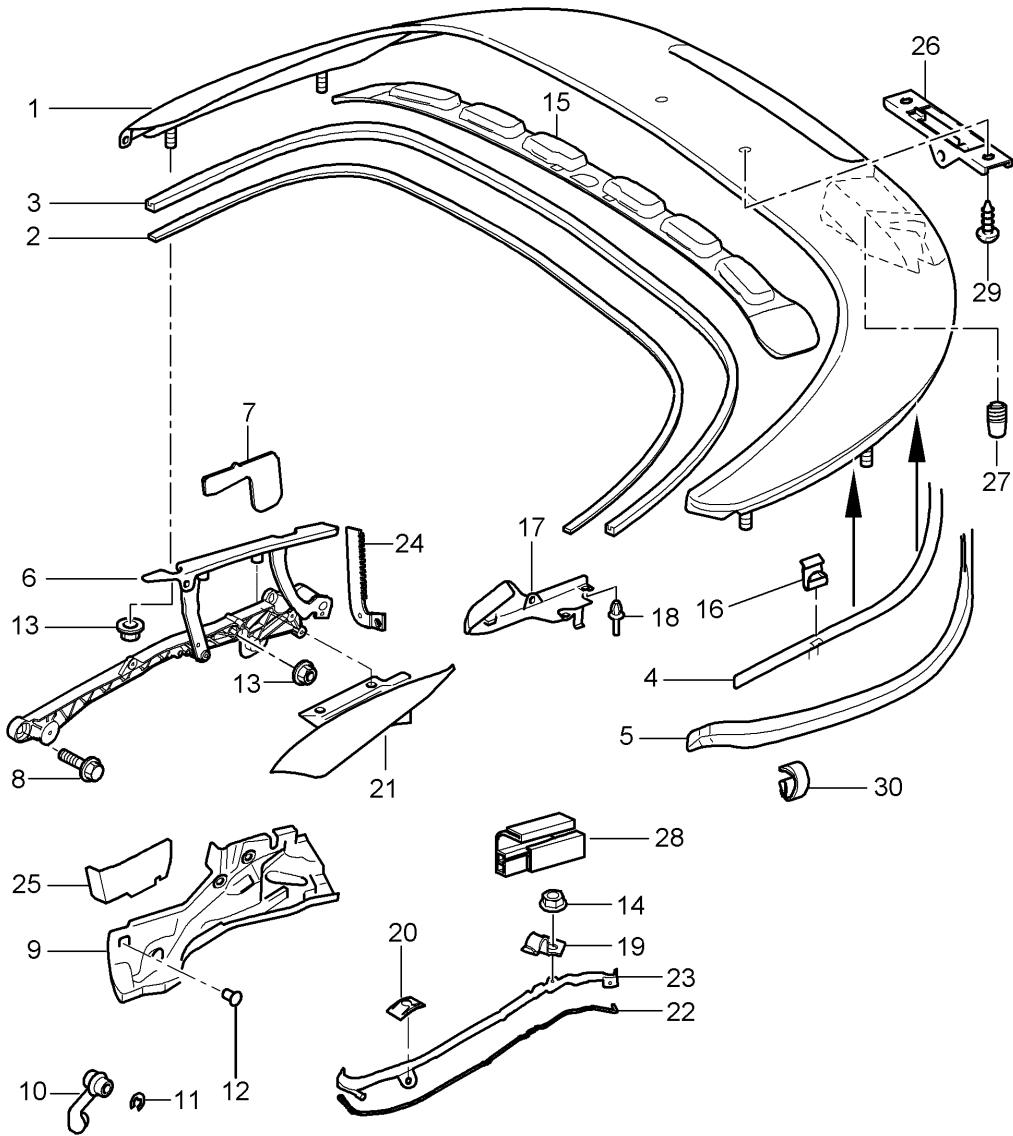

Model: 997-09

Model life 2009>>2012

Model: 997-09 Model life 2009>>2012

Pos	Part Number	Description	Remark	Qty	Model
1	997 514 011 04	convertible top stowage box Cover		1	
		Gaskets			
	997 514 011 04 GRV	cabrio top stowage box cover			
2	997 514 633 01	primed Sealing strip		1	
		also use:			
-	000 043 207 26	Adhesive tape		1	
3	996 514 731 00	Seal		1	
4	997 514 714 02	Edge protection		1	
5	997 514 211 01	seal for conv. top stowage box		1	
		Body			
(6)	996 561 907 02	Hinge	left	1	
6	996 561 908 02	Hinge	right	1	
		also use:			
7	996 561 904 00	Seal Hinge		1	
8	900 378 180 01	Hexagon bolt		2	
(9)	996 561 805 03	Water drip pan	left	1	
9	996 561 806 03	Water drip pan	right	1	
(10)	996 561 815 01	Water drainage hose	left	1	
10	996 561 816 01	Water drainage hose	right	1	
11	996 561 809 00	Clip for Pos. 10		2	
12	999 703 432 40	Bungs		2	
13	900 377 003 03	Hexagon nut M 8		1	
14	900 380 015 01	Hexagon nut		2	
15	997 561 633 00	Buffer Foam part		1	
16	999 507 600 09	U-clip		4	
17	997 514 651 02	Support	left	1	
(17)	997 514 652 02	Support	right	1	
18	999 591 712 40	Spreader rivet		2	
19	997 561 775 00	holder for bowden cable		1	
20	999 507 647 01	Clamping washer for Water deflector strip	front	1	
21	996 561 061 02	Flap for soft top box	left	1	
(21)	996 561 062 02	Flap for soft top box	right	1	
22	999 911 673 41	sealing cord		1	
(23)	997 561 755 02	Water deflector strip	left	1	
23	997 561 756 02	Water deflector strip	right	1	
24	996 612 504 00	Cable guide Wire set Brake light	left	1	
25	997 561 522 00	Cover	right	1	
(25)	997 561 521 00	Cover	left	1	
26	996 561 465 00	arm		1	
27	999 703 140 40	Rubber buffer		1	
28	997 561 801 00	Stop -2MM		2	
28	997 561 801 01	Stop -1MM		2	
28	997 561 801 02	Stop +-0		2	
28	997 561 801 03	Stop +1MM		2	
28	997 561 801 04	Stop +2MM		2	
28	997 561 801 05	Stop +3MM		2