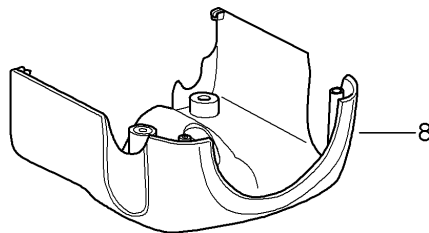

Model: 997-09

Model life 2009>>2012