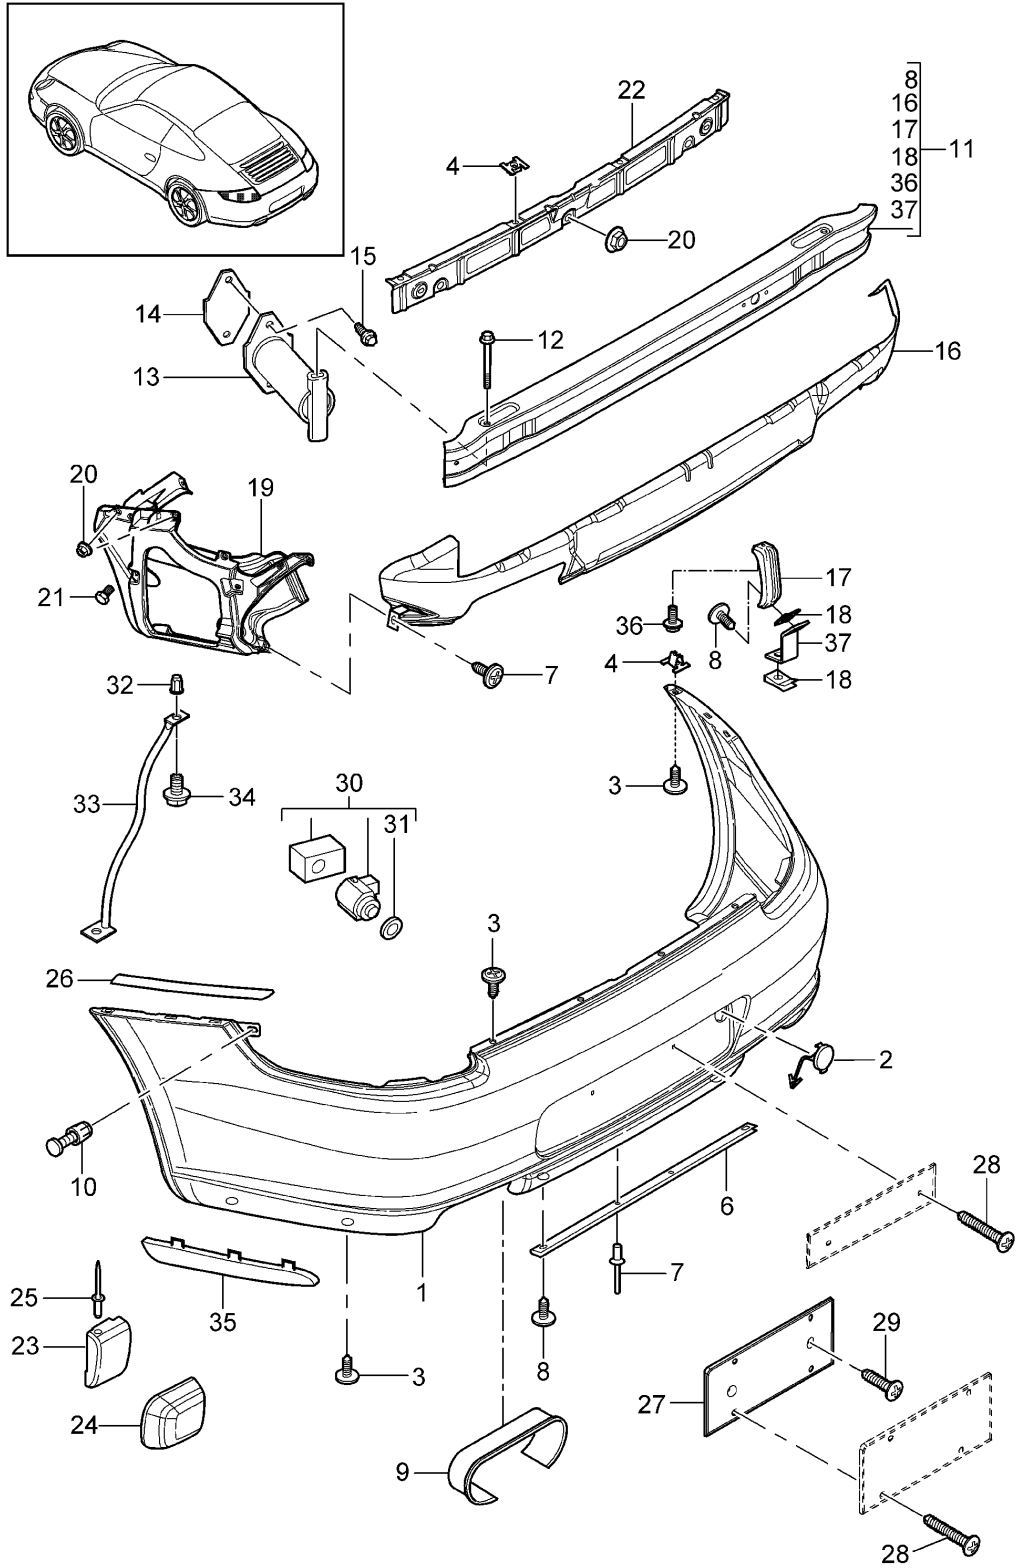

Model: 997-09

Model life 2009>>2012