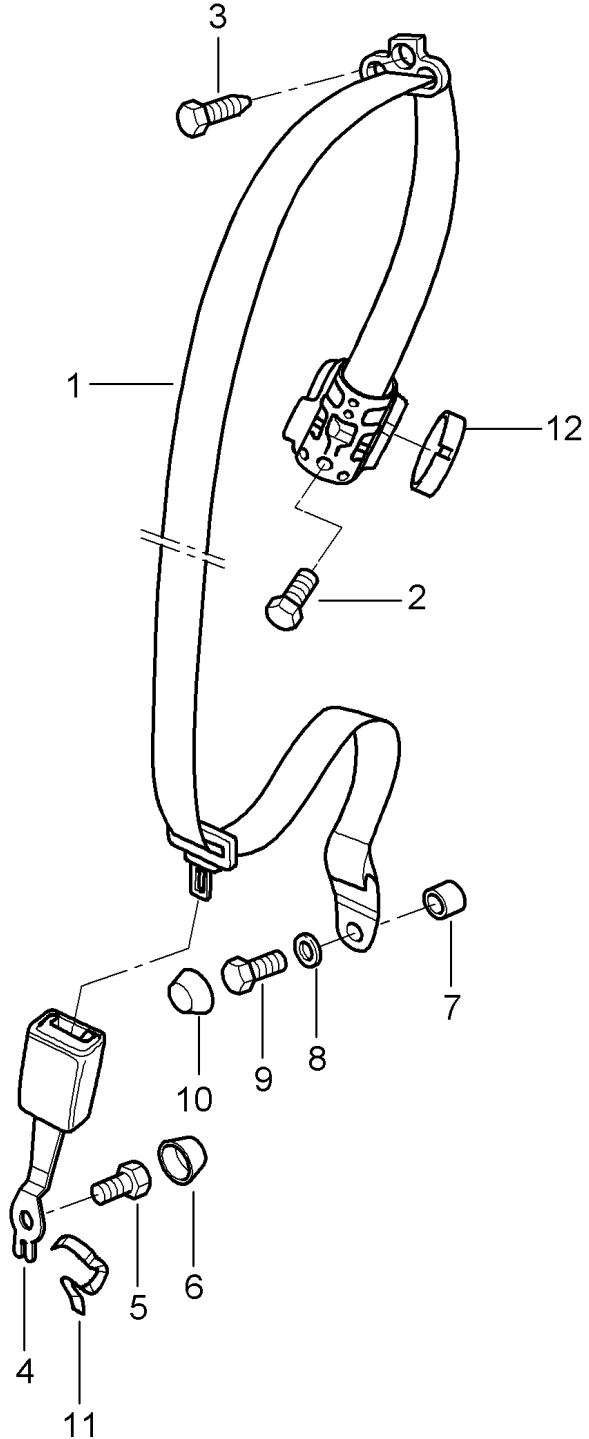

Model: 997-09

Model life 2009>>2012