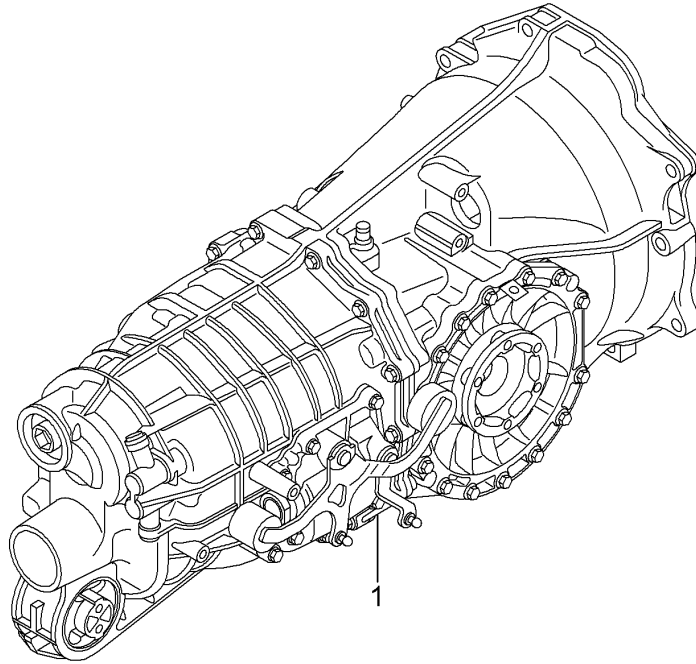

Model: 997-09

Model life 2009>>2012