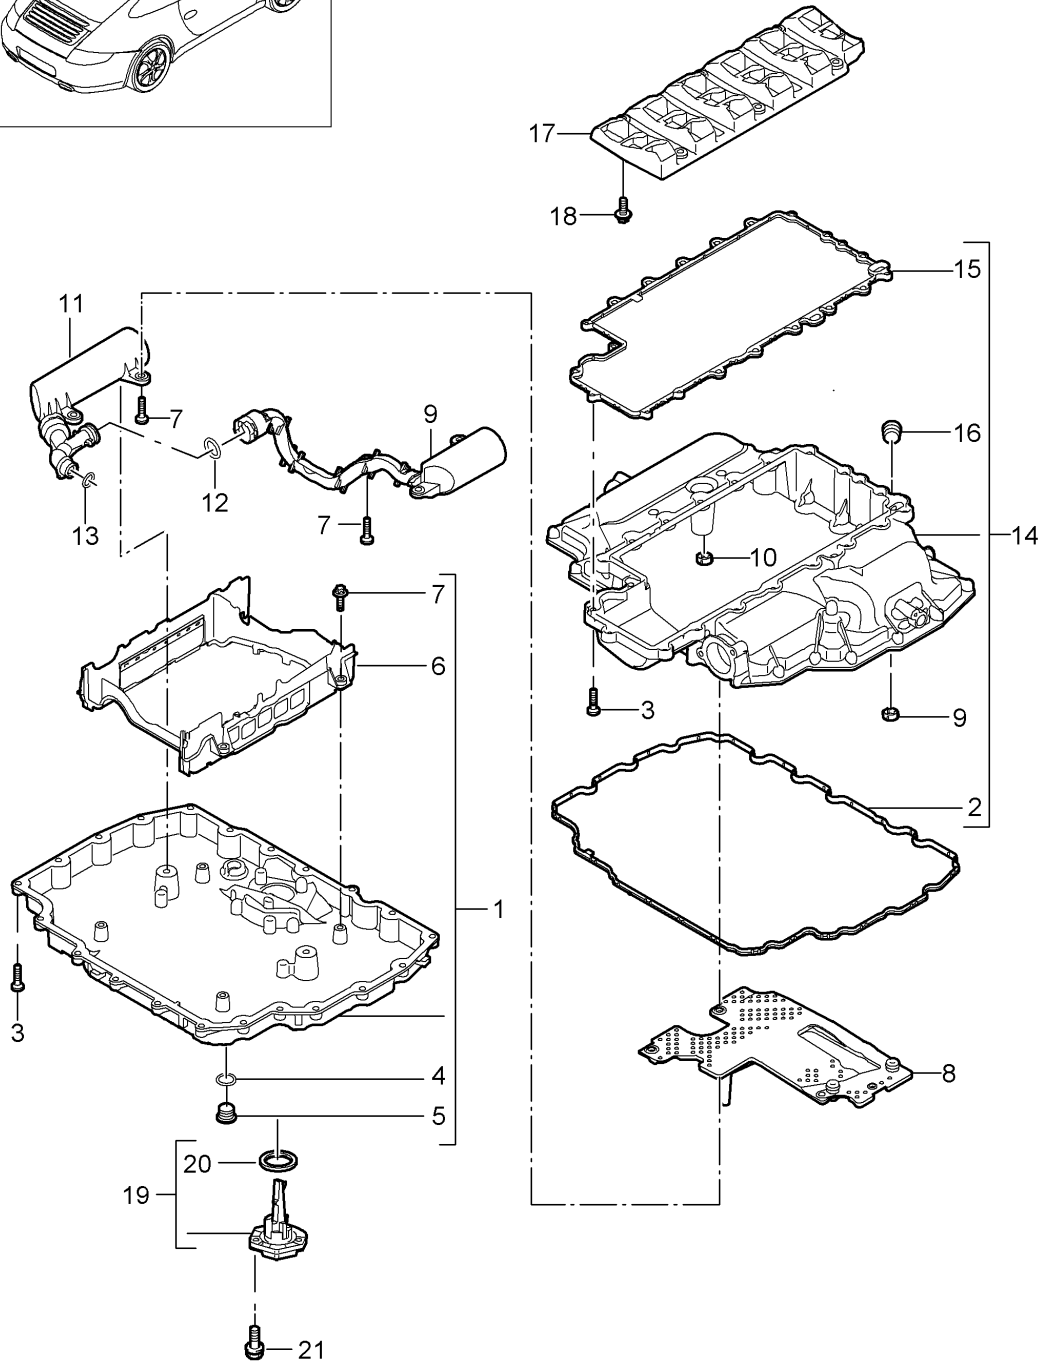

Model: 997-09

Model life 2009>>2012

Model: 997-09 Model life 2009>>2012

Pos	Part Number	Description	Remark	Qty	Model
1	9A1 107 032 10	oil sump oil sump-lower part Discontinued part		1	
1	9A1 107 032 00	oil sump-lower part		1	
2	9A1 107 325 02	gasket for oil sump		1	
3	9A1 107 313 00	Torx screw M 6 X 25		44	
4	900 123 106 30	seal ring A 18 X 24		1	
5	900 219 020 31	sealing plug M 18 X 1,5		1	
6	9A1 107 243 01	filler plate		1	
7	900 385 019 01	Torx screw M6 x 20		10	
8	9A1 107 420 01	oil separator		1	
9	9A1 107 383 01	oil separator		1	
10	9A1 107 327 00	seal ring		2	
11	9A1 107 380 01	oil separator		1	
12	948 107 439 10	O-ring 20,0 X 3,8		2	
(12)	999 707 651 40	D >> - MJ 2011 O-ring 20,0 x 3,8 D - MJ 2012>>		2	
13	999 707 637 40	O-ring 15,0 X 3,0 Deleted without: Replacement D >> - MJ 2011		1	
14	9A1 107 031 01	oil sump-upper part		1	
15	9A1 107 315 03	gasket for oil sump		1	
16	900 063 010 01	sealing plug M8 X 1,0		1	
17	9A1 101 010 00	oil separator		1	A101
(17)	9A1 101 010 20	oil separator		1	A102
18	900 385 019 01	Torx screw M6 X 20		6	
19	948 606 150 00	oil level sender		1	
20	948 606 240 00	Seal		1	
21	900 385 072 01	Torx screw BM 6 X 25		3