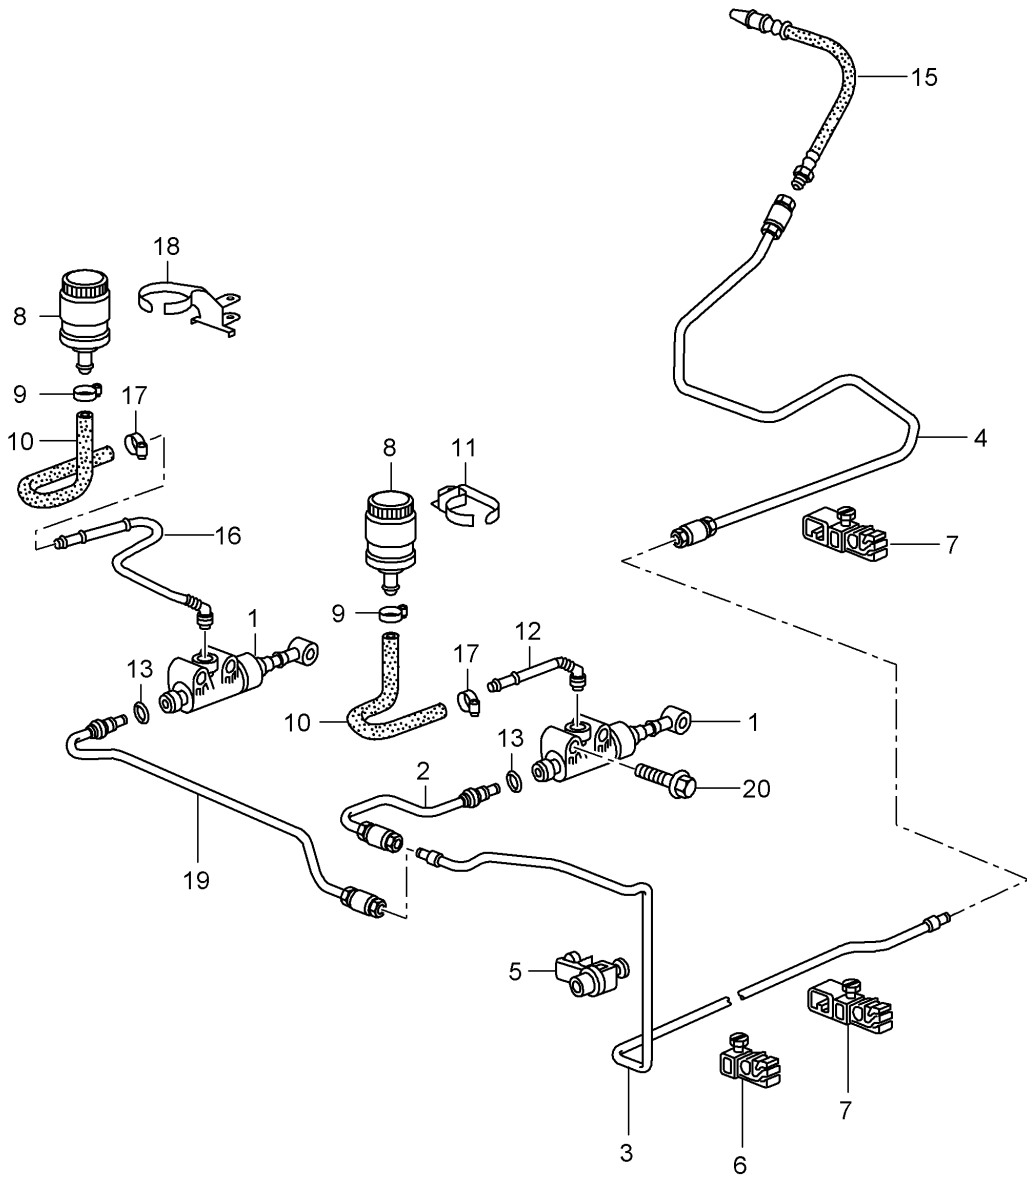

Model: 997T07

Model life 2007>>2009

Model: 997T07 Model life 2007>>2009

Pos	Part Number	Description	Remark	Qty	Model
		clutch actuation			TURBO
		Clutch master cylinder			
		Clutch tube			
1	997 423 171 50	Clutch master cylinder		1	
-	996 423 614 00	Securing ring		1	
		Pressure line			
-	996 423 315 06	Pin		1	
-	999 166 022 02	Kl-lock for Pin		1	
2	996 423 107 50	Clutch tube	lhd	1	PR:098
		Discontinued part			
(2)	996 423 107 51	Clutch tube	lhd	1	PR:098
3	997 423 109 50	Clutch tube		1	
(4)	997 423 113 50	Clutch tube		1	
		Discontinued part			
(4)	997 423 113 51	Clutch tube		1	
5	996 355 549 00	Bracket		1	
6	996 355 545 00	Bracket		2	
7	996 355 543 00	Bracket		4	
8	993 423 417 00	container		1	
9	999 512 650 09	Hose clamp		1	
10	997 423 343 51	Molded hose	lhd	1	PR:098
(10)	997 423 344 50	Molded hose	rhd	1	PR:099
11	997 423 245 50	Retainer for reservoir	lhd	1	PR:098
12	997 423 147 50	Feed line	lhd	1	PR:098
13	999 707 403 40	seal ring	lhd	X	PR:098
-	999 591 964 40	Bracket		X	
		Clutch hose			
15	996 423 377 52	Clutch hose		1	
		Discontinued part			
(15)	996 423 377 53	Clutch hose		1	
		Discontinued part			
(15)	996 423 377 54	Clutch hose		1	
16	996 423 142 51	Clutch tube	rhd	1	PR:099
17	999 512 650 09	Hose clamp		1	
18	997 423 246 50	Retainer for reservoir	rhd	1	PR:099
19	997 423 108 50	Clutch tube	rhd	1	PR:099
20	900 378 029 01	Hexagon bolt M 6X 40		2	
-	000 043 203 33	Pentosin 1000 ML		X	