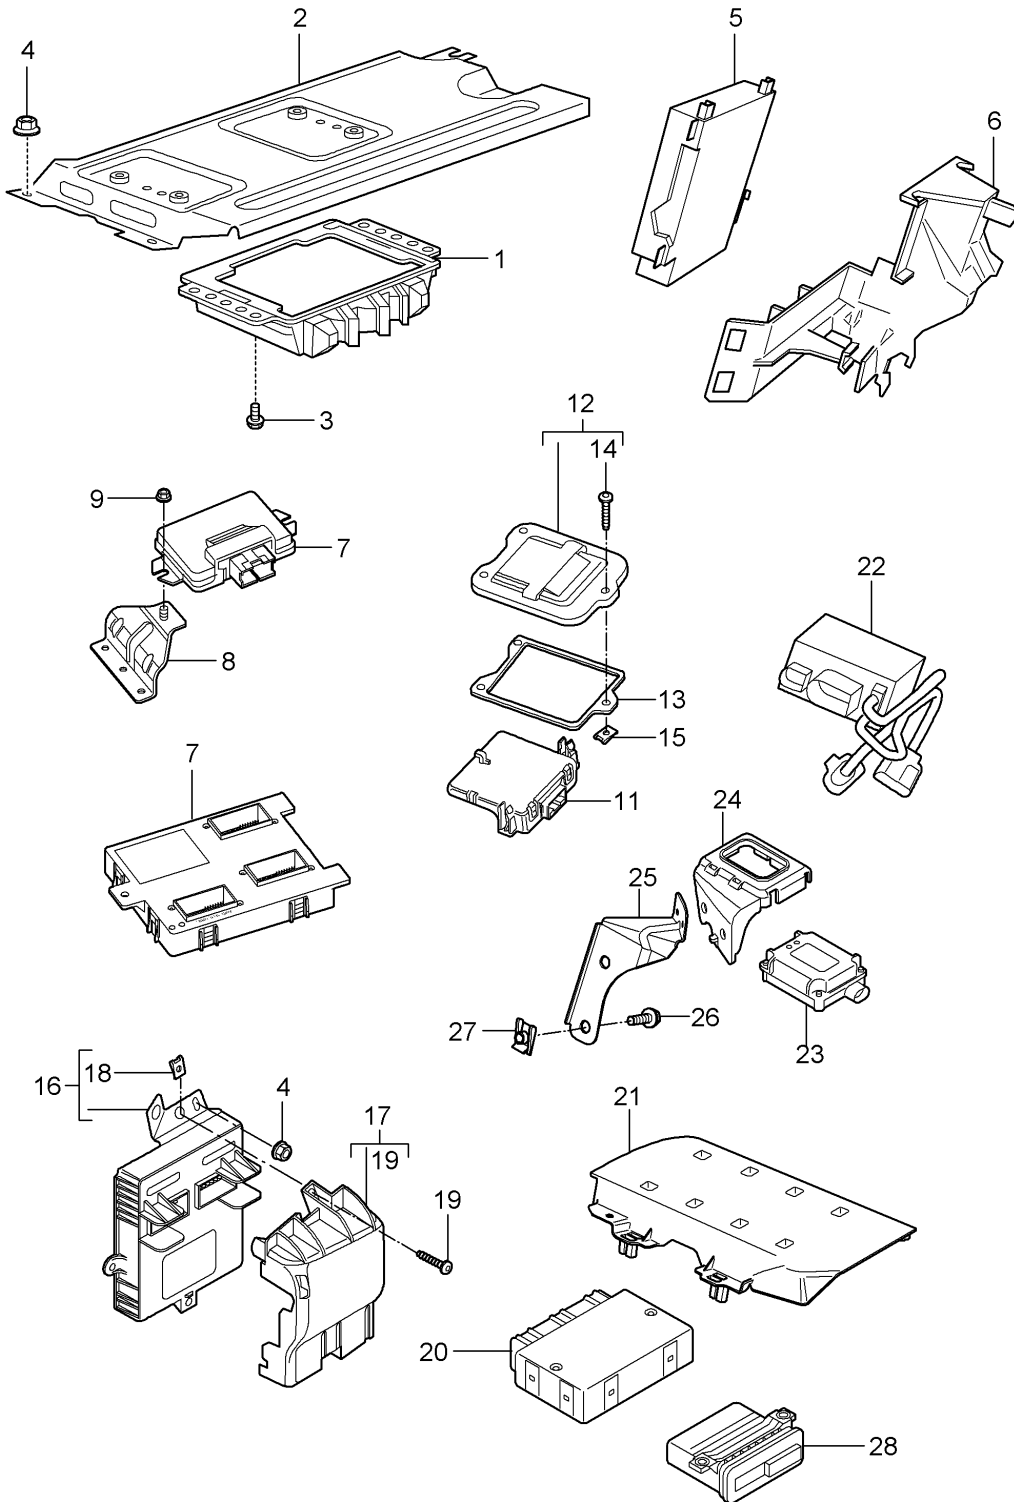

Model: 997T07

Model life 2007>>2009

Model: 997T07

Model life 2007>>2009

Pos	Part Number	Description	Remark	Qty	Model
1	997 618 602 03	Control units Control unit		1	
2	996 618 129 01	- dme - Retainer for control units		1	COUPE
(2)	996 618 131 00	- dme - Retainer for control units		1	CABRIO
3	999 073 189 01	- dme - flat round head bolt M 6 X 12		4	COUPE
(3)	999 073 060 02	panel screw 4,8 X 13		X	CABRIO
4	999 084 629 01	Hexagon nut M 6		3	COUPE
5	997 618 180 14	Control unit Tiptronic		1	PR:249
6	996 618 257 01	Retainer for control units Tiptronic		1	PR:249
-		Control unit Convertible top control see illustration:	811-015	1	CABRIO
7	997 618 195 04	Control unit for four-wheel drive		1	
8	997 618 117 00	Bracket Control unit All-wheel		2	
9	900 377 010 02	Hexagon nut M 6		2	
10	997 610 102 06	Onboard supply control unit No longer use the part here		1	
10	997 618 516 01	Onboard supply control unit		1	
11	997 610 107 04	Control unit for gateway		1	
12	997 572 419 03	Cover		1	
13	997 572 221 00	Seal		1	
14	900 143 094 09	panel screw ST 4,8 X 19		3	
15	999 591 855 01	panel nut ST 4,8		3	
16	997 618 513 01	Control unit FRONT luggage compartment		1	
17	997 551 736 01	Cover for control unit		1	
18	999 507 462 09	panel nut 4,8		1	
19	999 073 061 02	panel screw 4,8 X 16		1	
20	997 618 260 08	Control unit Rear end		1	
21	997 618 371 01	Retainer for control units		1	
22	997 618 436 01	Control unit Cooling air control Discontinued part		1	TURBO
22	997 618 436 02	Control unit Cooling air control		1	TURBO
22	997 618 436 92	Control unit Cooling air control		1	GT2
23	997 618 225 03	Control unit for opening garage door		1	PR:608
23	997 618 227 02	Control unit for opening garage door Discontinued part		1	PR:607
23	997 618 227 03	Control unit for opening garage door		1	PR:607
24	997 618 257 00	Bracket Control unit		1