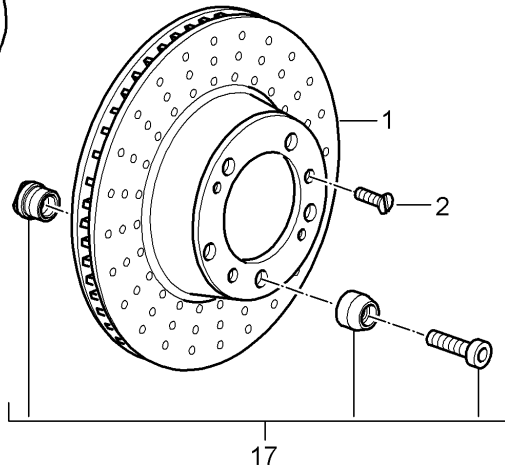

Model: 997T07

Model life 2007>>2009

Pos	Part Number	Description	Remark	Qty	Model
10	999 919 121 09	Aerial Rear axle fillister hd. bolt M 5 X 16		2	
11	999 919 023 09	fillister hd. bolt M 5 X 35		4	
12	N 105 168 01	expanding nut ST 4,8		4	
13	997 606 141 00	Retainer for aerial	front	2	
-	997 652 053 01	Compressor Guide Spare wheel		1	

Model: 997T07

Model life 2007>>2009