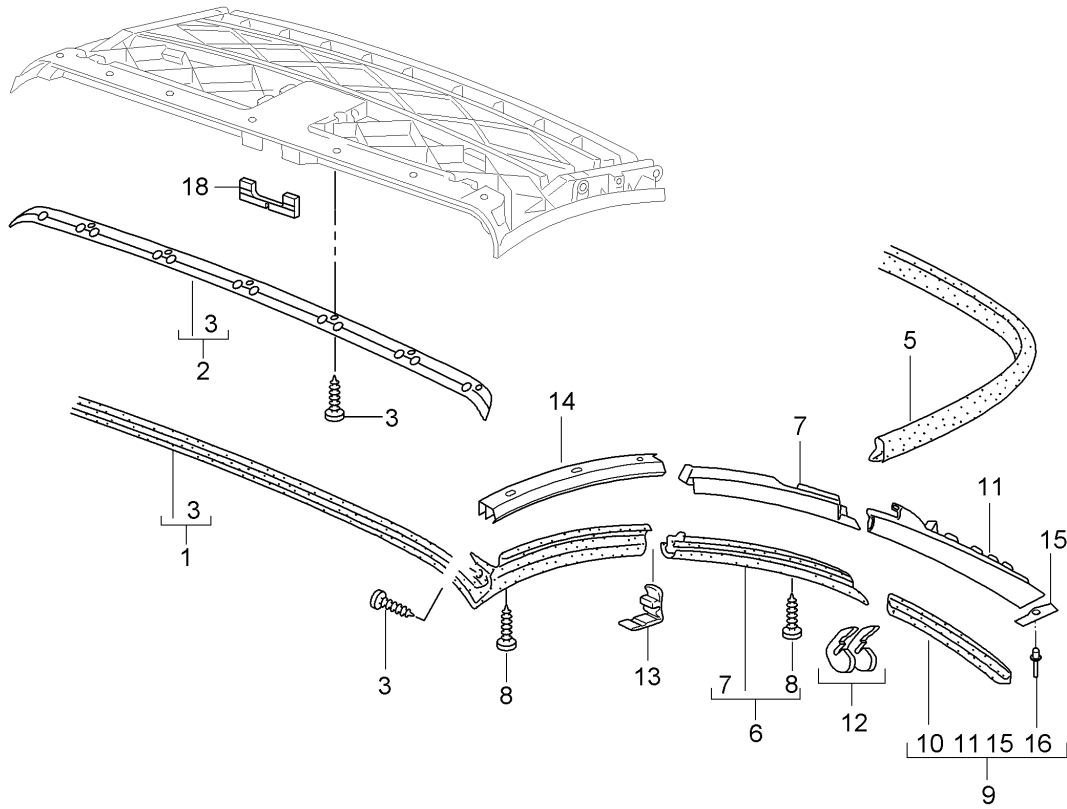

Model: 997T07

Model life 2007>>2009

Model: 997T07 Model life 2007>>2009

Pos	Part Number	Description	Remark	Qty	Model
1	997 561 327 00	Convertible top Seal roof frame seal		1	
1	997 561 937 00	D >> - MJ 2008 roof frame seal		1	
2	997 561 501 00	Set D - MJ 2009>> retaining strip		1	
2	997 561 951 00	D >> - MJ 2008 retaining strip		1	
3	999 141 036 09	Set D - MJ 2009>> fillister hd. bolt		7	
5	997 561 949 00	Seal		1	
6	997 561 913 01	Roof arch Gaskets Assembly kit	left	1	
6	997 561 913 02	D >> - MJ 2008 Gasket set Assembly kit	left	1	
(6)	997 561 914 01	D - MJ 2009>> Gaskets Assembly kit	right	1	
(6)	997 561 914 02	Gasket set Assembly kit D - MJ 2009>>	right	1	
7	997 561 355 01	Sealing frame	left	1	
(7)	997 561 355 01 A09	Black			
(7)	997 561 356 01	Sealing frame	right	1	
(7)	997 561 356 01 A09	Black			
8	999 919 152 09	fillister hd. bolt		X	
9	997 561 923 01	roof frame seal Assembly kit	left	1	
9	997 561 923 03	D >> - MJ 2008 Gaskets Assembly kit	left	1	
(9)	997 561 924 01	D - MJ 2009>> roof frame seal Assembly kit	right	1	
(9)	997 561 924 03	D >> - MJ 2008 Gaskets Assembly kit	right	1	
10	997 561 903 00	D - MJ 2009>> roof frame seal	left	1	
(10)	997 561 904 00	D >> - MJ 2008 roof frame seal	right	1	
11	997 561 319 01	D >> - MJ 2008 Sealing frame	left	1	
11	997 561 319 03	D >> - MJ 2008 Sealing frame	left	1	
(11)	997 561 319 03 A09	D - MJ 2009>> Black			
(11)	997 561 320 01	Sealing frame D >> - MJ 2008	right	1	
(11)	997 561 320 03	Sealing frame D - MJ 2009>>	right	1	
12	997 561 320 03 A09	Black			
12	996 561 935 00	Filler piece Set		2	
13	997 561 813 00	Filler piece	left	1	
(13)	997 561 814 00	Filler piece	right	1	
14	996 561 527 00	roof frame Support	front left	1