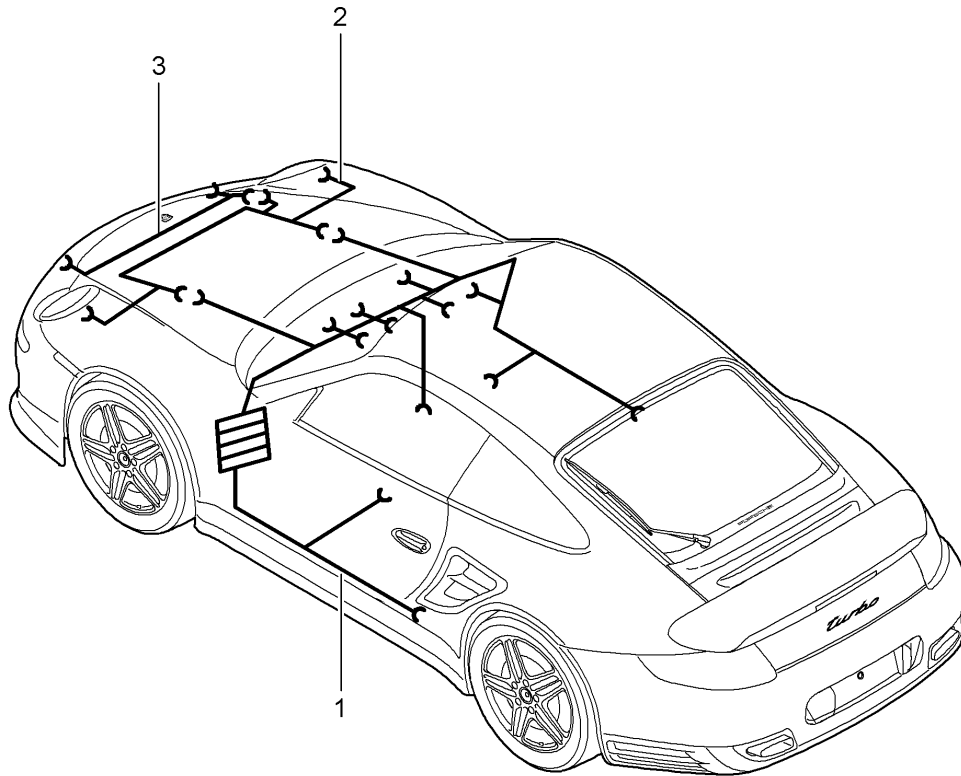

Model: 997T07

Model life 2007>>2009