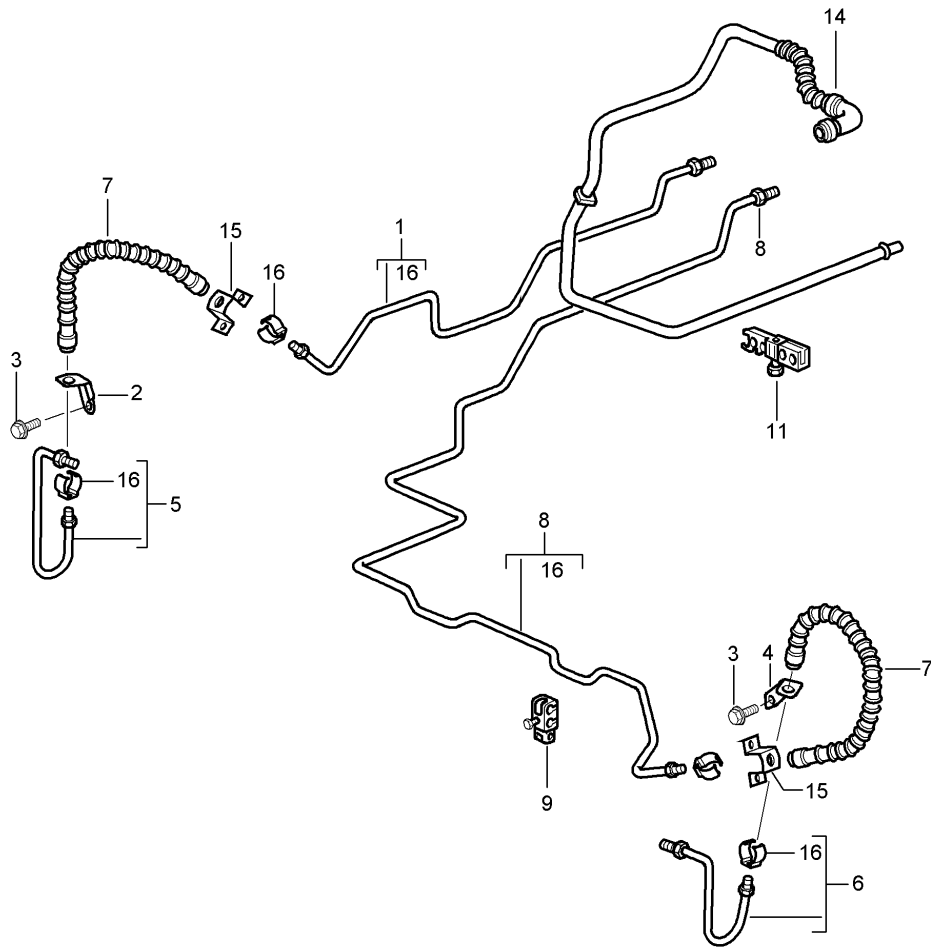

Model: 997T07

Model life 2007>>2009

Model: 997T07 Model life 2007>>2009

Pos	Part Number	Description	Remark	Qty	Model
1	997 355 189 00	Brake line Underbody Rear axle Vacuum line			
(1)	997 355 189 10	Brake line D - MJ 2007>> - MJ 2007	left	1	
(1)	997 355 189 11	Brake line D - MJ 2008>> Discontinued part	left	1	
2	997 355 503 10	Retainer for brake hose	left	1	
3	900 067 117 09	Socket head bolt M 6 X 16		2	
(3)	900 067 117 04	Socket head bolt M 6 x 16 D - MJ 2007>> - MJ 2007		2	
4	997 355 504 10	Retainer for brake hose	right	1	
5	996 355 585 10	Brake line D - MJ 2007>> - MJ 2007	left	1	
(5)	996 355 585 11	Brake line D - MJ 2008>>	left	1	
6	996 355 586 10	Brake line D - MJ 2007>> - MJ 2007	right	1	
(6)	996 355 586 11	Brake line D - MJ 2008>>	right	1	
7	996 355 139 00	Brake hose		2	
8	997 355 190 02	Brake line D - MJ 2007>> - MJ 2007		1	
(8)	997 355 190 10	Brake line D - MJ 2008>>		1	
(8)	997 355 190 13	Discontinued part Brake line D - MJ 2008>>		1	
9	996 347 543 00	Cable holder		3	
11	996 355 543 00	Bracket		1	
14	997 355 575 51	Vacuum line		1	
-	999 507 495 40	Bracket		1	
15	996 501 815 02	Brake line bracket		2	
16	996 501 815 02 GRV	primed			
16	997 355 331 00	retaining spring for Brake line		X