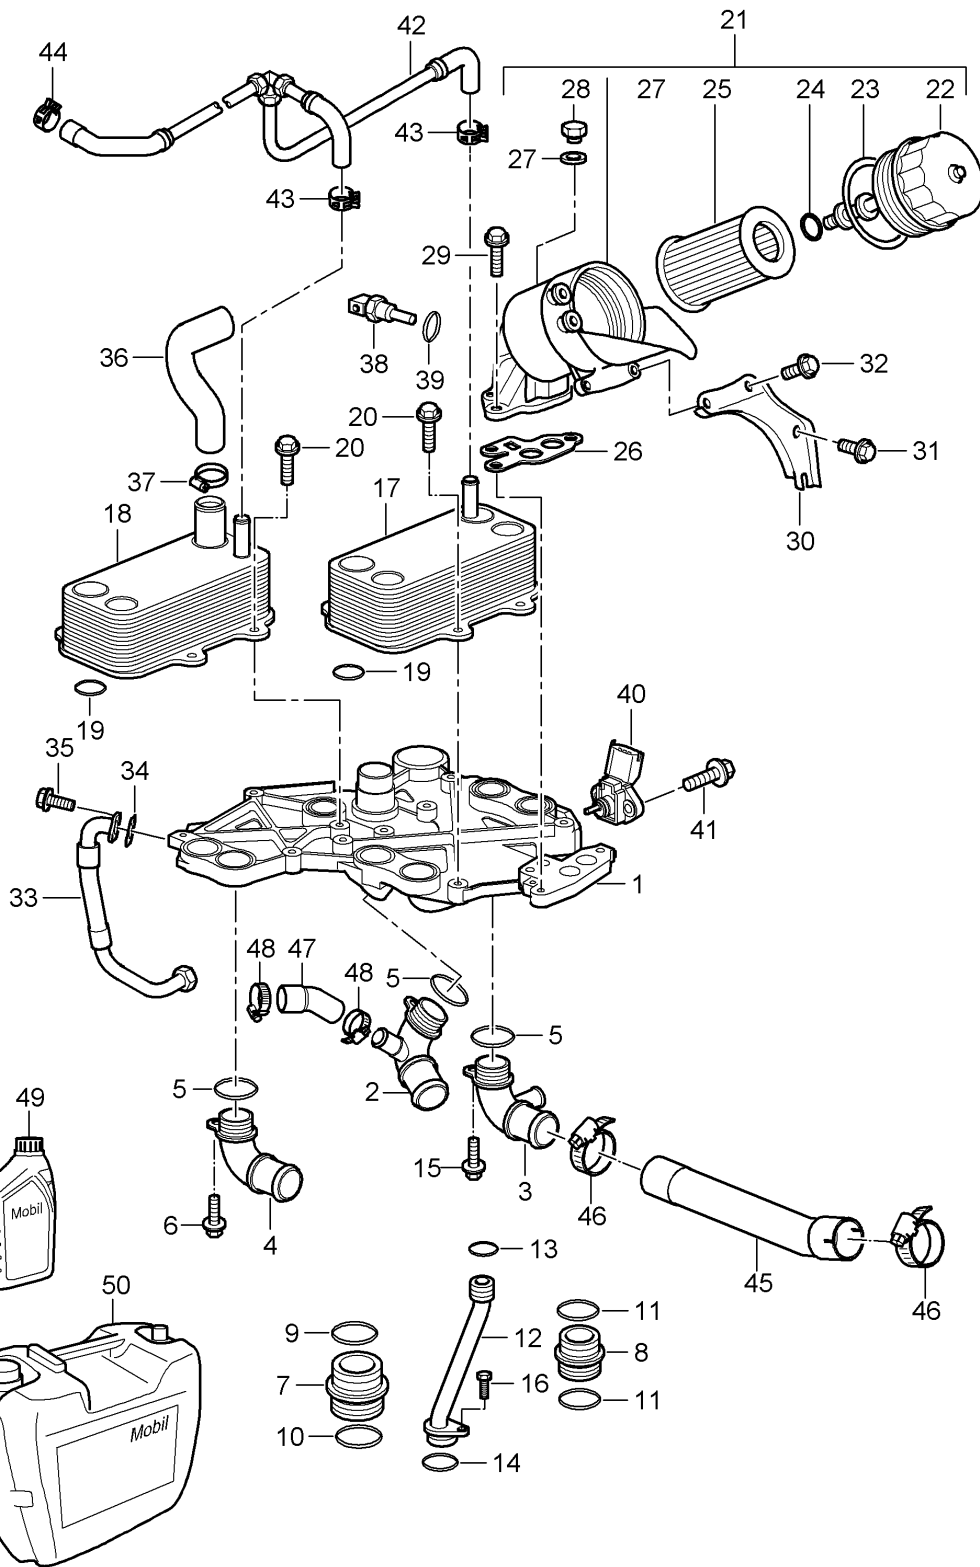

Model: 997T07

Model life 2007>>2009

Model: 997T07

Model life 2007>>2009

Pos	Part Number	Description	Remark	Qty	Model
		oil filter			9770
1	997 107 033 71	Console		1	
		Console			
		No longer use the part here			
(1)	997 844 233 70	Console		1	
2	997 106 315 70	Pipe union		1	
3	997 106 314 71	Pipe union		1	
4	997 106 313 72	Pipe union		1	
5	999 707 478 40	O-ring		6	
		24,00 X 3,00			
6	900 385 009 01	Torx screw		3	
		M 6 X 16			
7	996 107 441 71	Connector union		1	
8	997 107 451 70	Connector union		1	
		Discontinued part			
(8)	997 107 451 71	Connector union		1	
9	999 707 422 41	O-ring		1	
		32,92 X 3,53			
10	999 707 426 41	O-ring		1	
		37,69 X 3,53			
11	999 707 113 41	O-ring		2	
		20,22 X 3,53			
12	997 107 311 72	oil pipe		1	
13	999 701 789 40	O-ring		1	
		12,00 X 2,00			
14	999 707 446 40	O-ring		2	
		18,00 X 2,50			
15	999 073 316 01	flat round head bolt		4	
		M 6 X 20			
16	900 385 041 01	Torx screw		1	
		M 6 X 12			
17	997 107 025 71	heat exchanger		1	
		1			
18	997 107 026 71	heat exchanger		1	
		2			
19	999 707 409 41	O-ring		7	
		26,00 X 3,00			
20	900 385 009 01	Torx screw		8	
		M 6 X 16			
21	997 107 201 70	housing		1	
		Discontinued part			
(21)	997 107 020 70	housing		1	
22	996 107 285 70	Cover		1	
23	996 107 313 51	seal ring		1	
24	999 707 465 40	O-ring		1	
		10,00 X 2,00			
25	996 107 225 53	filter element		1	
26	996 107 217 71	Seal		1	
27	900 123 104 30	seal ring		1	
		14 X 18			
28	900 219 002 03	sealing plug		1	
		M 14 X1,5			
29	900 385 098 01	Torx screw		3	
		M 8 X 25			
30	997 107 301 71	Bracket		1	
31	900 067 291 01	Bolt with washer		2	
		M 8 X 16			
32	900 385 041 01	Torx screw		2	
		M 6 X 12			
33	997 107 028 70	return line		1	PR:480
(33)	997 107 029 71	return line		1	PR:249
34	993 113 258 51	Seal		1	
35	900 385 019 01	Torx screw		2