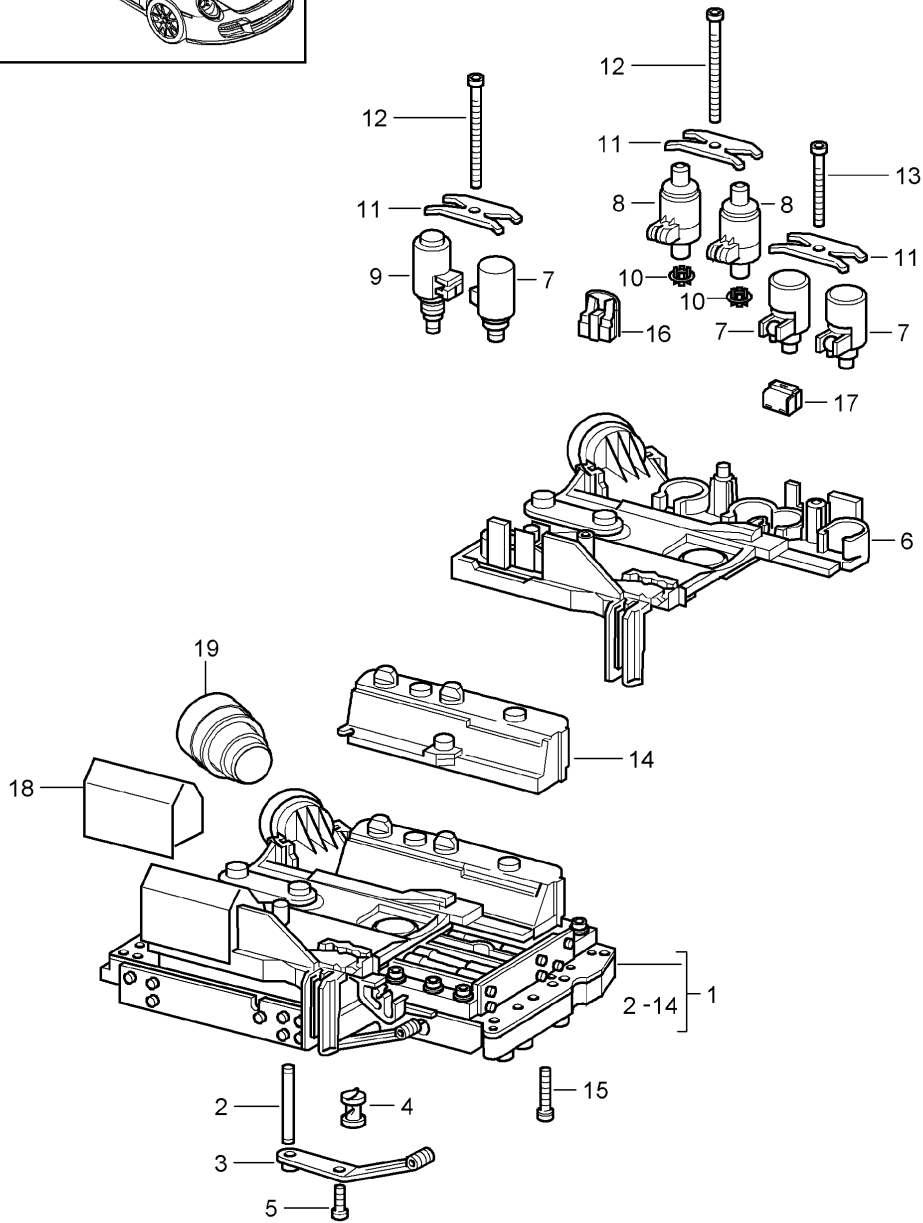

Model: 997T07

Model life 2007>>2009

Pos	Part Number	Description	Remark	Qty	Model
		Tiptronic oil filter oil sump			A9750
1	722 270 161 2	oil sump		1	
2	140 271 008 0	gasket for oil sump		1	
3	722 277 009 5	oil filter		1	
4	140 271 006 8	Clamping sleeve Discontinued part		6	
4	220 271 006 8	Clamping sleeve		6	
5	999 073 202 01	Socket head bolt M 6 X 32		6	
6	140 271 016 8	Clamping sleeve		X	
7	900 123 062 20	seal ring		2	
8	900 219 007 01	sealing plug		2	
9	220 271 009 8	Magnet		1	
10	996 307 055 11	connection piece Oil inlet		1	
11	900 123 007 30	seal ring 14 X 18		2	
12	900 070 011 01	domed cap nut M14 X 1,5		1	

Model: 997T07

Model life 2007>>2009