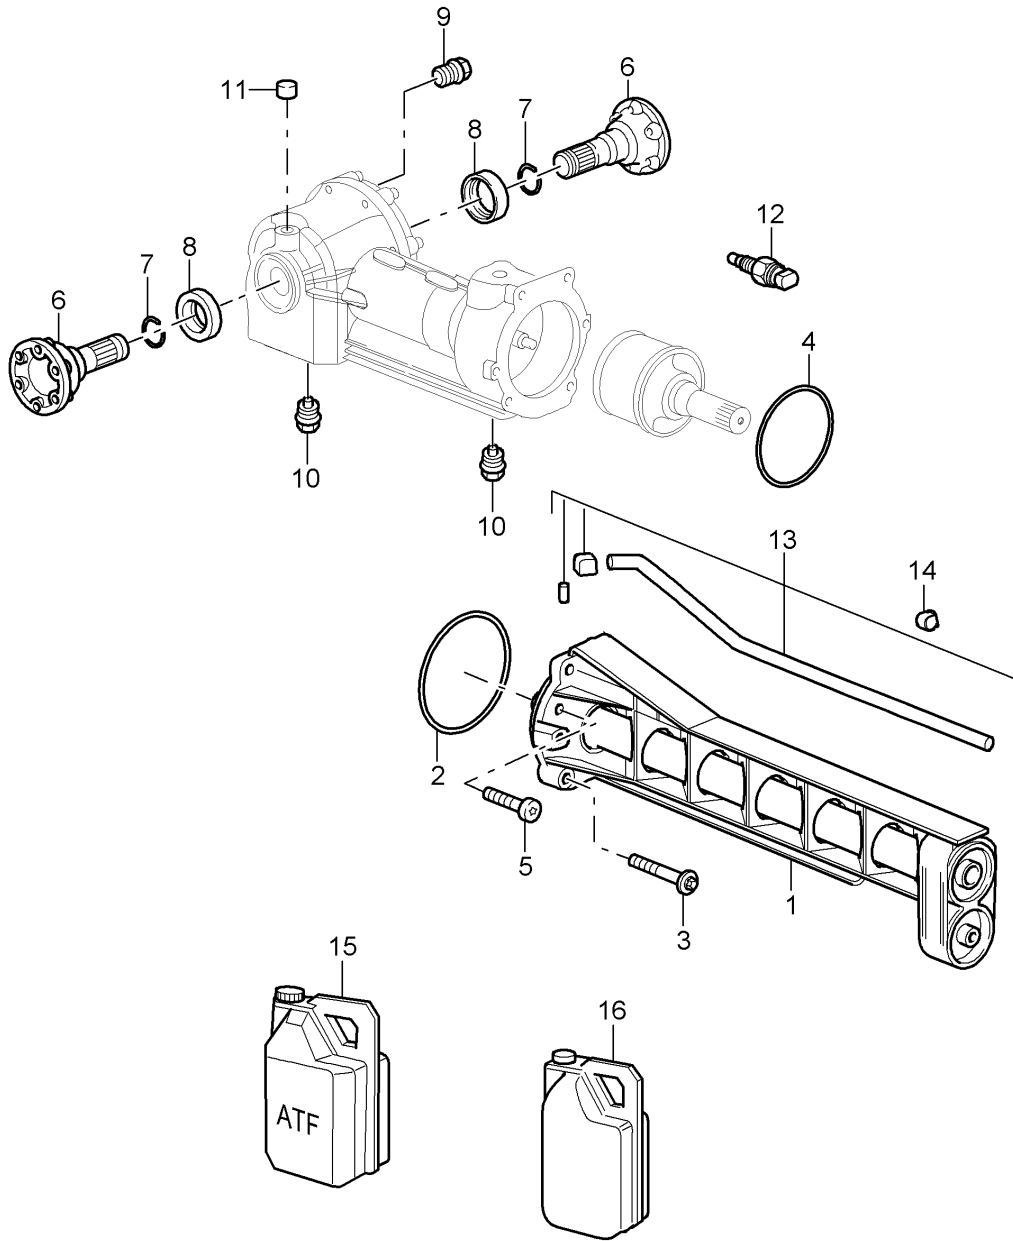

Model: 997T07 Model life 2007>>2009

Pos	Part Number	Description	Remark	Qty	Model
1	997 349 020 50	Front axle differential Cardan shaft Front axle differential Ready for installation D >> - MJ 2008		1	
(1)	997 349 020 51	Front axle differential Ready for installation D - MJ 2009>>		1	
2	999 072 034 09	Conical screw M 10 X 28 D >> - MJ 2008		2	
(2)	999 072 034 01	Conical screw M 10 X 28 D - MJ 2009>>		2	
3	997 375 934 00	transmission carrier	front	1	
4	997 375 257 00	Stop		2	
5	900 380 008 09	Locknut M 10 Discontinued part		1	
(5)	900 380 008 01	Hexagon nut M 10		1	
6	997 375 343 00	transmission carrier	rear	1	
7	900 378 142 09	Hexagon bolt M 10 X 90 D >> - MJ 2008		1	
(7)	900 378 142 01	Hexagon bolt M 10 X 90 D - MJ 2009>>		1	
8	996 421 020 50	Cardan shaft Discontinued part		1	
(8)	997 421 020 00	Cardan shaft Discontinued part		1	
(8)	997 421 020 01	Cardan shaft		1	
9	996 421 145 01	Gaiter		1	
10	996 375 054 02	gearbox mounting Discontinued part	rear	1	
(10)	996 375 054 03	gearbox mounting	rear	1	
11	900 385 123 01	Bolt with washer M 10 X 25		4	
12	999 076 053 09	Hexagon nut M 10		4	
13	900 385 097 01	Torx screw M 10 X 35		3	
14	999 061 111 99	Threaded pin M 10 X 121		2	

Model: 997T07

Model life 2007>>2009