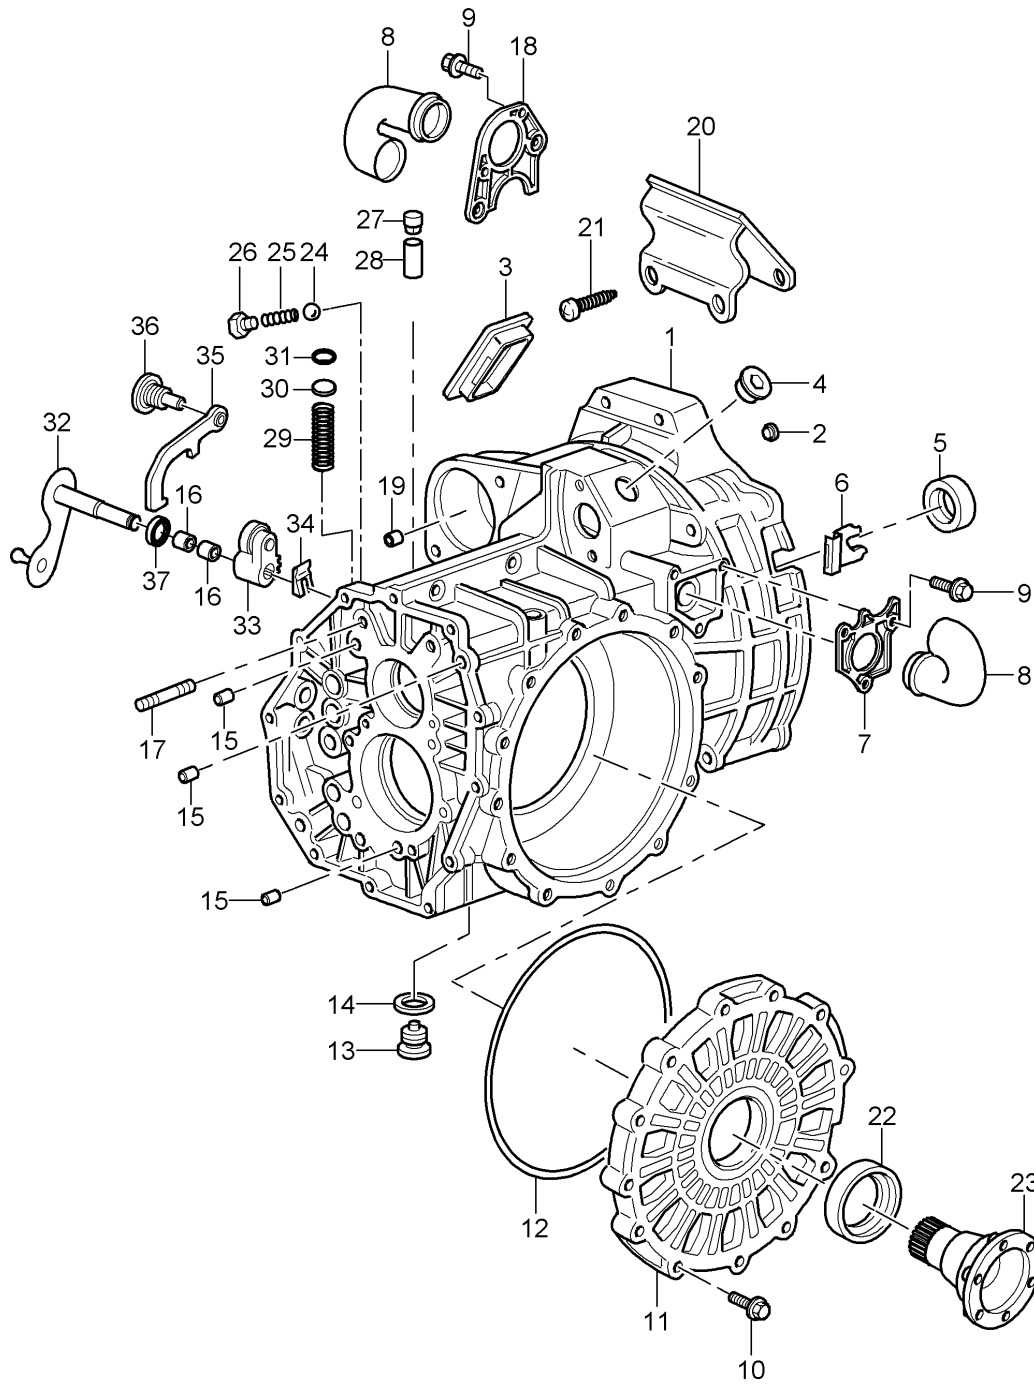

Model: 997T07

Model life 2007>>2009

Model: 997T07

Model life 2007>>2009

Pos	Part Number	Description	Remark	Qty	Model
		Gear housing			G9788
1	996 301 101 88	Gear housing		1	
2	999 036 002 40	End cap A 14 X 4,0		1	
3	950 301 151 01	Cap closure		1	
4	999 703 490 40	End cap 30 X 42		1	
5	999 113 326 41	Shaft oil seal 26,5 X 40		1	
6	993 116 630 00	Cap closure		1	
7	996 116 612 00	flange		1	
8	993 116 610 00	intake manifold		2	
9	900 378 035 01	Hexagon bolt M 6 X 16		5	
10	900 378 281 01	Hexagon bolt M 8 X 35		12	
11	996 301 312 51	Gearbox cover		1	
12	999 707 480 40	O-ring 205 X 3,5		1	
13	997 301 307 00	sealing plug with magnet M 22 X 1,5		1	
14	900 123 118 30	seal ring A 22 X 27		1	
15	900 012 144 00	Cylinder pin 12 M 6 X 14		4	
16	996 303 513 00	Round socket 15 X 21 X 22		2	
17	900 081 042 01	Threaded pin BM 8 X 42		7	
18	996 116 710 00	Flange socket		1	
19	999 531 017 10	bush 12,1 X 14		1	
20	997 449 101 50	Catch hook		1	
21	999 073 374 01	fillister hd. bolt M 8 X 60		2	
22	999 113 356 40	Shaft oil seal 48 X 60 X 10		2	
23	997 332 209 51	Drive flange Discontinued part		2	
(23)	997 332 209 52	Drive flange		2	
24	900 108 064 00	ball 8		4	
25	996 303 245 00	Pressure spring		4	
26	900 219 007 01	sealing plug M 10 X 1		4	
27	014 301 485	Cap for venting the gearbox breather assy.		1	
28	014 301 473	Sleeve 12 X 30 Discontinued part		1	
28	0A2 301 473	Sleeve		1	
29	996 303 255 00	Pressure spring		1	
30	996 303 257 00	Cover 20 X 4		1	
31	900 042 003 01	Securing ring 20 X 1		1	
32	996 303 055 01	selector lever		1	
33	996 303 057 00	pinion		1	
34	996 303 383 00	fuse		1	
35	996 303 053 00	selector lever		1	
36	996 303 519 00	Bearing screw		1	
37	996 303 517 00	Shaft oil seal		1