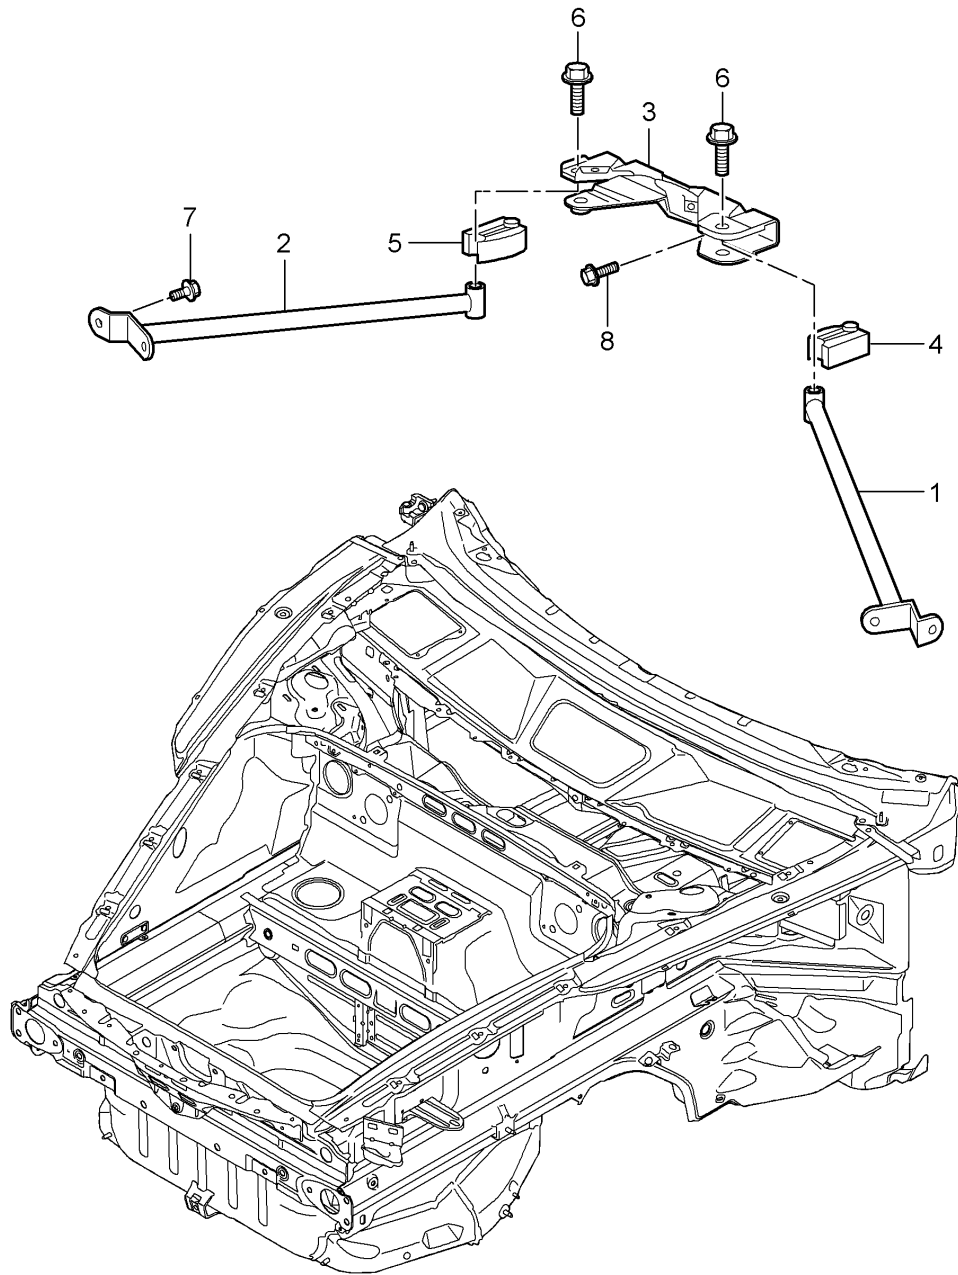

Model: 997T07

Model life 2007>>2009

Pos	Part Number	Description	Remark	Qty	Model
18	999 084 638 09	Spare wheel well Hexagon nut M 6		3	
19	803 803 583	Rubber grommet 30,0 X 40,0 Discontinued part		1	
19	999 703 195 40	Rubber grommet 30,0 X 40,0		1	
20	999 703 476 40	Grommet 29,8 X 1,0		4	
20	999 703 476 41	Grommet 29,8 X 1,0		4	

Model: 997T07

Model life 2007>>2009