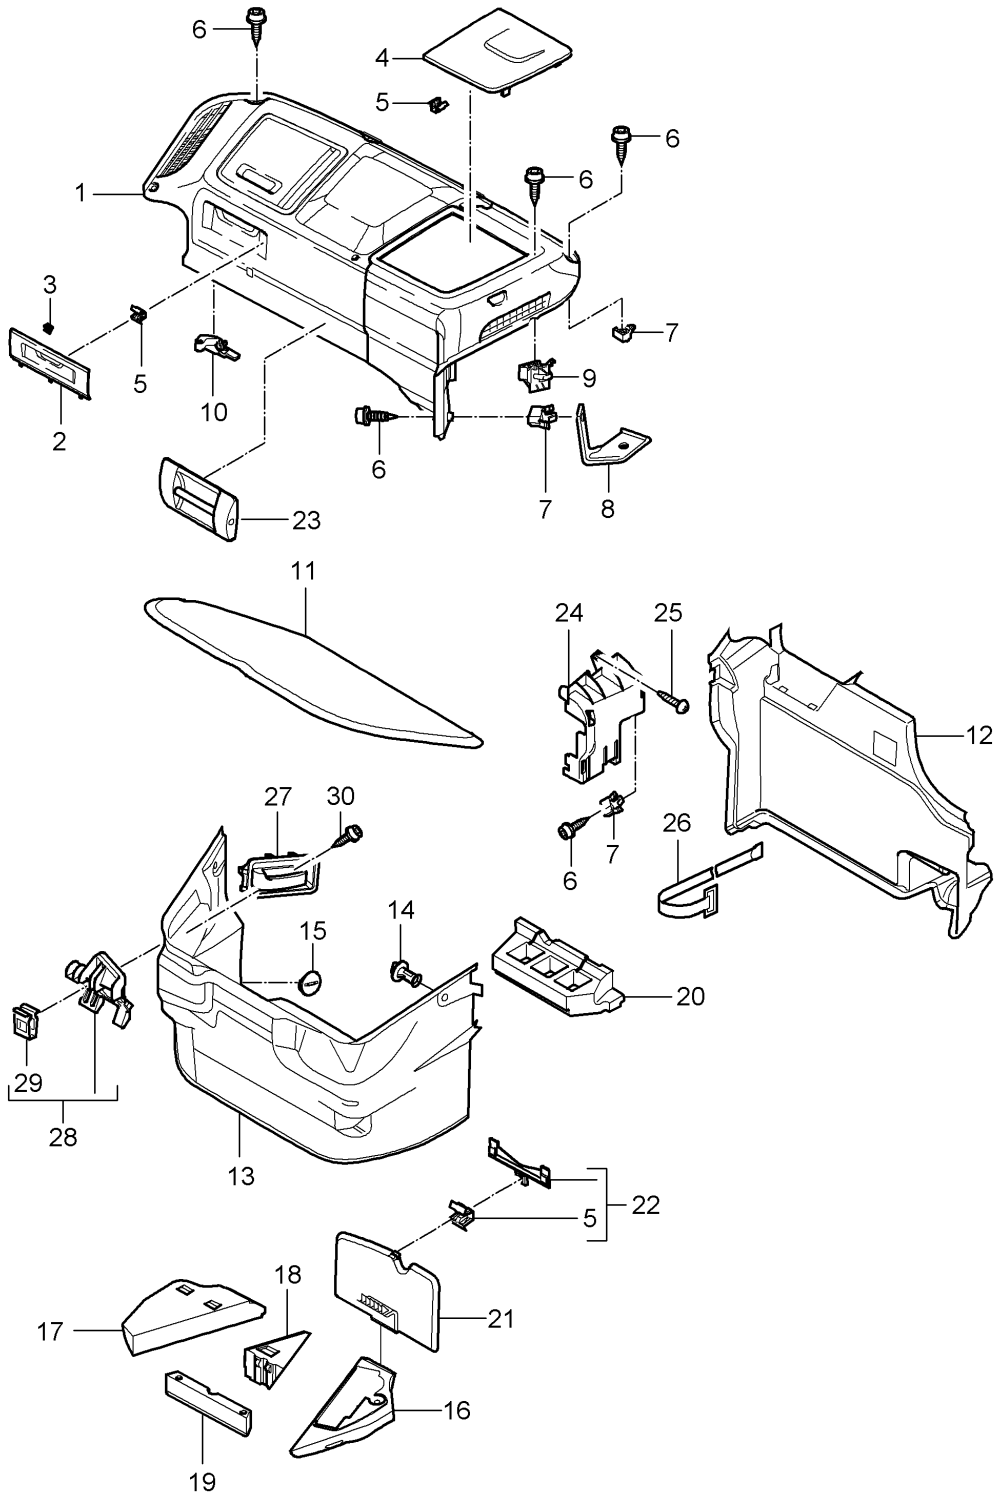

Model: 997T07

Model life 2007>>2009