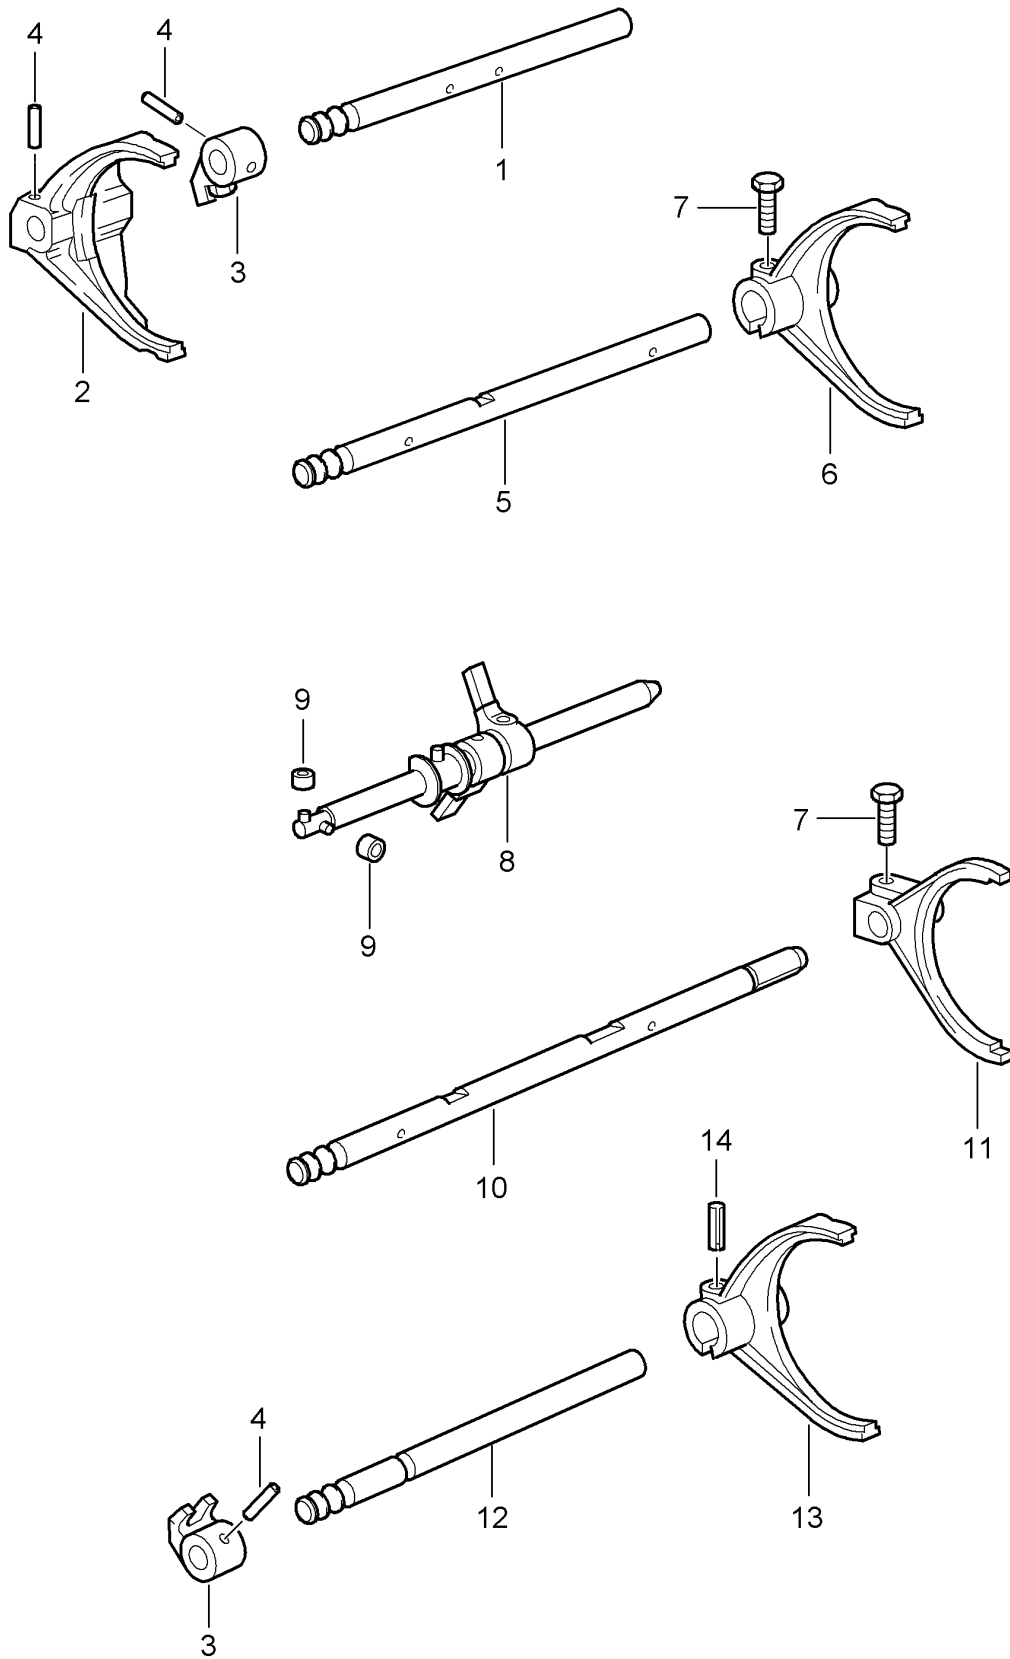

Model: 997T07

Model life 2007>>2009

Model: 997T07

Model life 2007>>2009

Pos	Part Number	Description	Remark	Qty	Model
		selector shaft Selector fork shift rod			G9750
1	997 303 103 50	selector shaft 3rd/4th gear		1	
2	997 303 113 50	Selector fork 3rd/4th gear		1	
3	996 303 121 50	Follower		2	
4	900 309 008 00	spring pin 6 X 24		3	
5	997 303 106 50	selector shaft 5th gear and 6th gear		1	
6	997 303 116 50	Selector fork 5th gear and 6th gear		1	
7	999 217 036 01	Hexagon bolt M 8 X 30		2	
8	997 303 021 50	shift rod		1	
9	996 303 403 00	roller 10 X 5 X 3		4	
10	997 303 105 50	selector shaft Reverse gear		1	
11	997 303 115 50	Selector fork Reverse gear		1	
12	997 303 101 50	selector shaft 1st / 2nd gear		1	
13	997 303 111 50	Selector fork 1st / 2nd gear		1	
14	900 095 017 01	spring pin 5,0 X 24		2	
-	996 303 142 50	locking piece Short		2