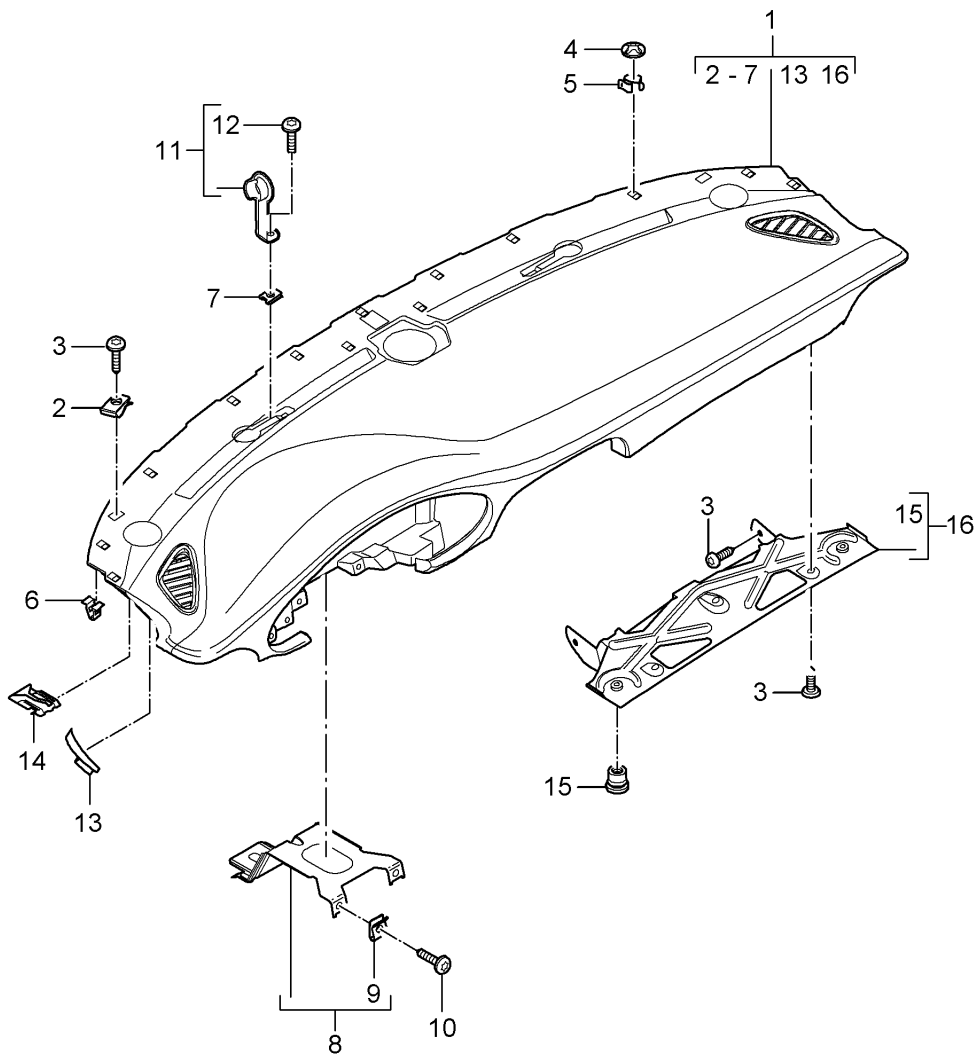

Model: 997T07

Model life 2007>>2009

Pos	Part Number	Description	Remark	Qty	Model
1	997 556 605 00	Body Sound proofing 1 Sound absorber	left	1	CABRIO
(1)	997 556 606 00	Wheel housing Sound absorber	front right	1	
2	997 556 531 01	Wheel housing sound absorber for door	front	2	
3	997 556 723 00	Sound absorber Firewall	lhd	1	PR:098
(3)	997 556 724 00	Sound absorber Firewall	rhd	1	PR:099
4	997 556 503 00	Insulation for floor		2	
5	997 556 507 01	sound absorb.for wheel housing	left	1	
(5)	997 556 508 01	sound absorb.for wheel housing	rear right	1	
6	997 556 511 00	sound absorber for rear panel	rear lower	1	
(7)	997 556 611 00	Sound absorber Convertible top	left	1	
7	997 556 612 00	tray Sound absorber Convertible top	right	1	
8	997 556 711 02	tray Sound absorber		1	
8	997 556 711 03	D - MJ 2007>> - MJ 2007 Sound absorber		1	
9	996 556 761 01	Engine bay D - MJ 2008>> retaining strip		1	
10	999 049 020 40	Engine bay Plastic nut		5	
(11)	997 556 657 01	T5/30 X 5,1 Sound absorber	left	1	
11	997 556 658 01	Wheel housing liner Sound absorber	rear right	1	
12	997 556 653 00	Wheel housing liner Sound absorber	rear	1	
13	997 556 521 00	Control units sound absorber for rear panel		1	
14	997 556 634 00	Sound absorber Subwoofer	upper	1	PR:680

Model: 997T07

Model life 2007>>2009