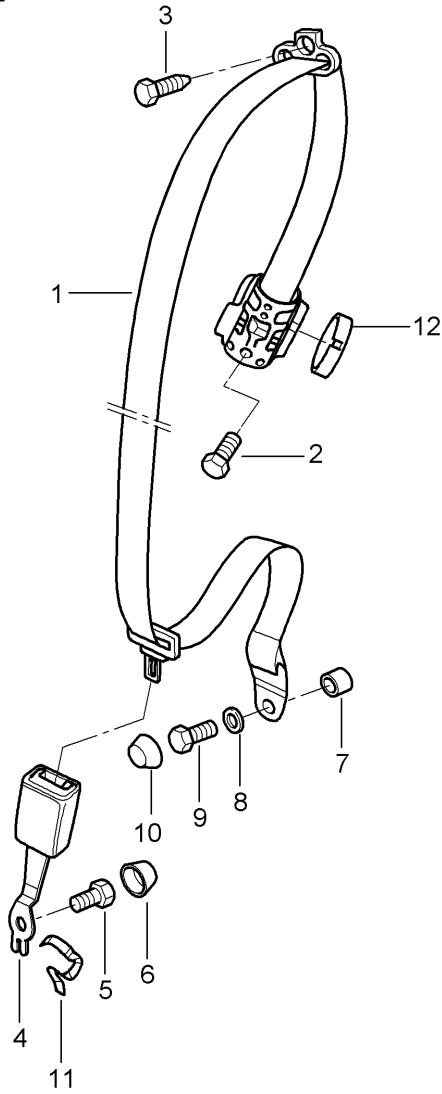

Model: 997T07

Model life 2007>>2009