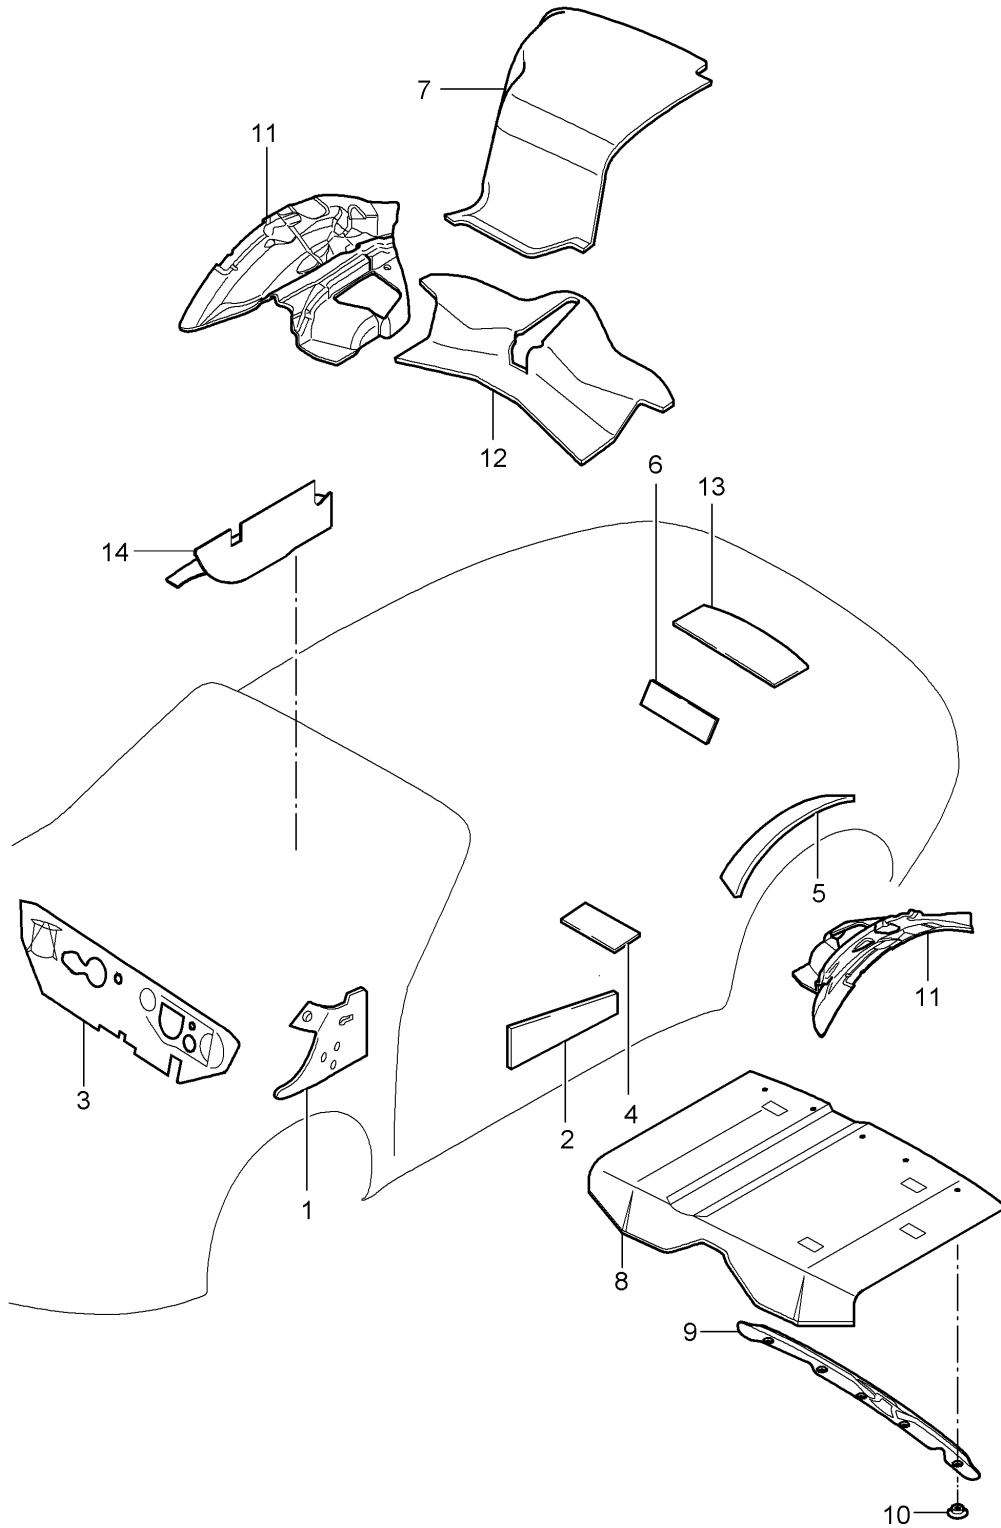

Model: 997T07

Model life 2007>>2009

Model: 997T07

Model life 2007>>2009

Pos	Part Number	Description	Remark	Qty	Model
1	997 556 605 00	Body Sound proofing 1 Sound absorber	left	1	CABRIO
(1)	997 556 606 00	Wheel housing Sound absorber	front right	1	
2	997 556 531 01	Wheel housing sound absorber for door	front	2	
3	997 556 723 00	Sound absorber Firewall	lhd	1	PR:098
(3)	997 556 724 00	Sound absorber Firewall	rhd	1	PR:099
4	997 556 503 00	Insulation for floor		2	
5	997 556 507 01	sound absorb.for wheel housing	left	1	
(5)	997 556 508 01	sound absorb.for wheel housing	rear right	1	
6	997 556 511 00	sound absorber for rear panel	rear lower	1	
(7)	997 556 611 00	Sound absorber Convertible top	left	1	
7	997 556 612 00	tray Sound absorber Convertible top	right	1	
8	997 556 711 02	tray Sound absorber		1	
8	997 556 711 03	D - MJ 2007>> - MJ 2007 Sound absorber		1	
9	996 556 761 01	Engine bay D - MJ 2008>> retaining strip		1	
10	999 049 020 40	Engine bay Plastic nut		5	
(11)	997 556 657 01	T5/30 X 5,1 Sound absorber	left	1	
11	997 556 658 01	Wheel housing liner Sound absorber	rear right	1	
12	997 556 653 00	Wheel housing liner Sound absorber	rear	1	
13	997 556 521 00	Control units sound absorber for rear panel		1	
14	997 556 634 00	Sound absorber Subwoofer	upper	1	PR:680