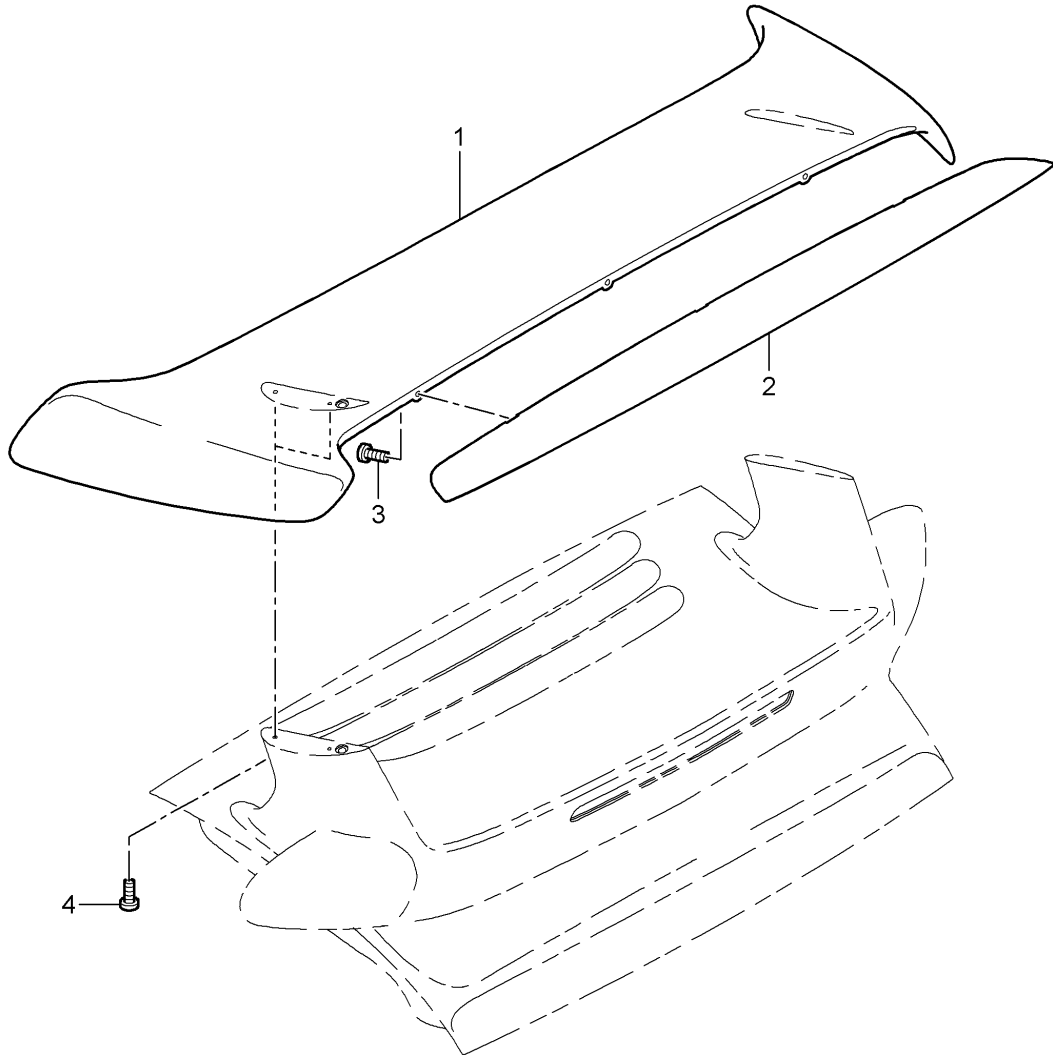

Model: 997T07

Model life 2007>>2009

Model: 997T07

Model life 2007>>2009

Pos	Part Number	Description	Remark	Qty	Model
1	997 512 261 81	Rear spoiler		1	GT2
2	997 512 365 81	Rear spoiler		1	
3	999 073 252 09	Spoiler		1	
		fillister hd. bolt		3	
		M 6 X 20			
4	999 015 042 01	fillister hd. bolt		4	
		m 6 x 14			
5		Micro-self-locking			
		see illustration:	803-006	1