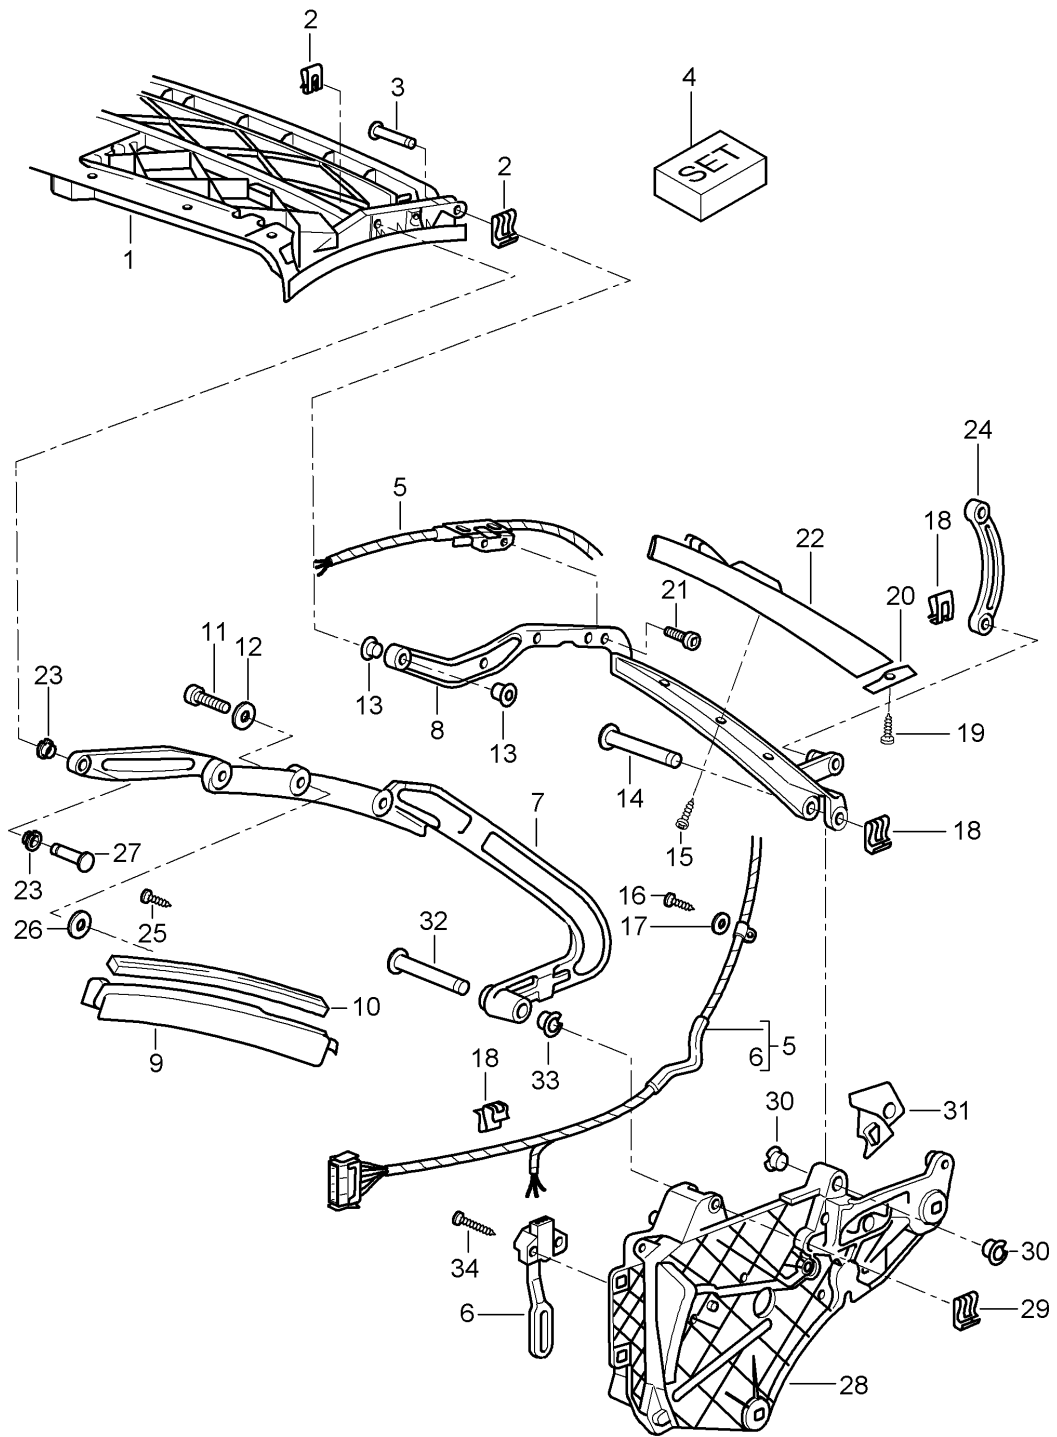

Model: 997T07

Model life 2007>>2009

Model: 997T07 Model life 2007>>2009

Pos	Part Number	Description	Remark	Qty	Model
1	997 561 905 00 997 561 905 00 A09	top frame Individual parts roof frame Black		1	
-		also use:			
-	997 561 509 00	felt strip 60 x 25 See TPI Group 8 Nr. 53		1	
2	999 166 075 09	securing clip		X	
3	999 088 050 30	Pin 8X27,8		2	
4	997 561 909 00	repair set bush Pin fuse		1	
5	997 612 698 00	Wire set Only for Convertible top Black		1	
5	997 612 698 01	D >> - MJ 2008 Wire set Only for Convertible top Black		1	
5	997 612 698 02	D - MJ 2009>> Wire set for Convertible top Coloured		1	
5	997 612 698 03	D >> - MJ 2008 Wire set for Convertible top Coloured		1	
-	997 561 965 00	D - MJ 2009>> Protective sleeve for Wire set		1	
6	996 613 313 02	Potentiometer		1	
7	996 561 335 00	roof frame	left	1	
(7)	996 561 336 00	roof frame	right	1	
8	996 561 339 00	roof frame D >> - MJ 2008	left	1	
8	997 561 939 00	roof frame D - MJ 2009>>	left	1	
(8)	996 561 340 00	roof frame D >> - MJ 2008	right	1	
(8)	997 561 940 00	roof frame D - MJ 2009>>	right	1	
9	997 561 355 01 997 561 355 01 A09	Sealing frame Black	left	1	
(9)	997 561 356 01 997 561 356 01 A09	Sealing frame Black	right	1	
10	996 561 219 00	Seal for Sealing frame		2	
11	999 073 195 01	flat round head bolt M 6X20		10	
12	999 523 020 01	Belleville spring		X