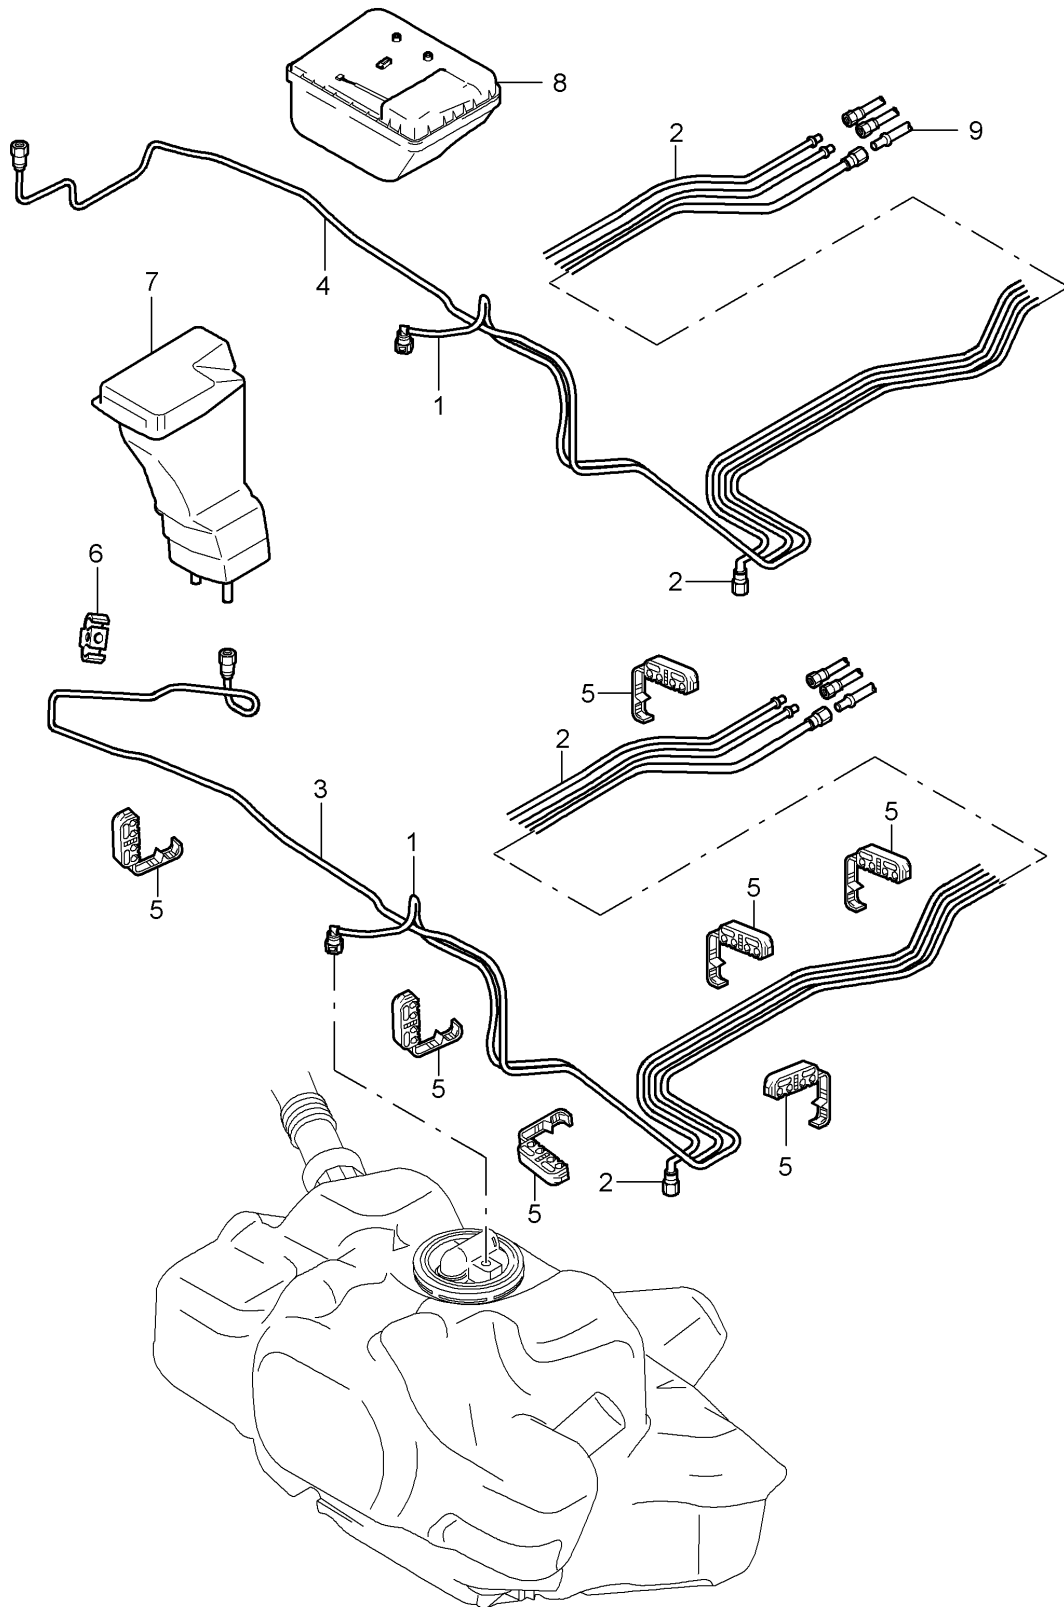

Model: 997T07

Model life 2007>>2009

Model: 997T07

Model life 2007>>2009

Pos	Part Number	Description	Remark	Qty	Model
1	997 201 261 03	Fuel system Fuel line Fuel pump for Engine	front front	1	
2	997 201 271 00	Fuel line Return line Discontinued part		1	TURBO
2	997 201 271 01	Fuel line Return line		1	TURBO
(2)	997 201 271 90	Fuel line Return line Discontinued part		1	
(2)	997 201 271 92	Fuel line Return line		1	
(2)	997 201 271 00	Fuel line Return line Discontinued part		1	PR:664
(2)	997 201 271 01	Fuel line Return line		1	PR:664
3	997 201 351 02	Purge-air line Activated charcoal container for Engine	front	1	
5	999 507 521 40	Cable holder 8,0/8/10		8	
6	999 507 727 40	Cable holder 8,0/10,0		1	
7		Activated charcoal container see illustration:		1	
9		Lines see illustration:	201-020 rear 201-010	1