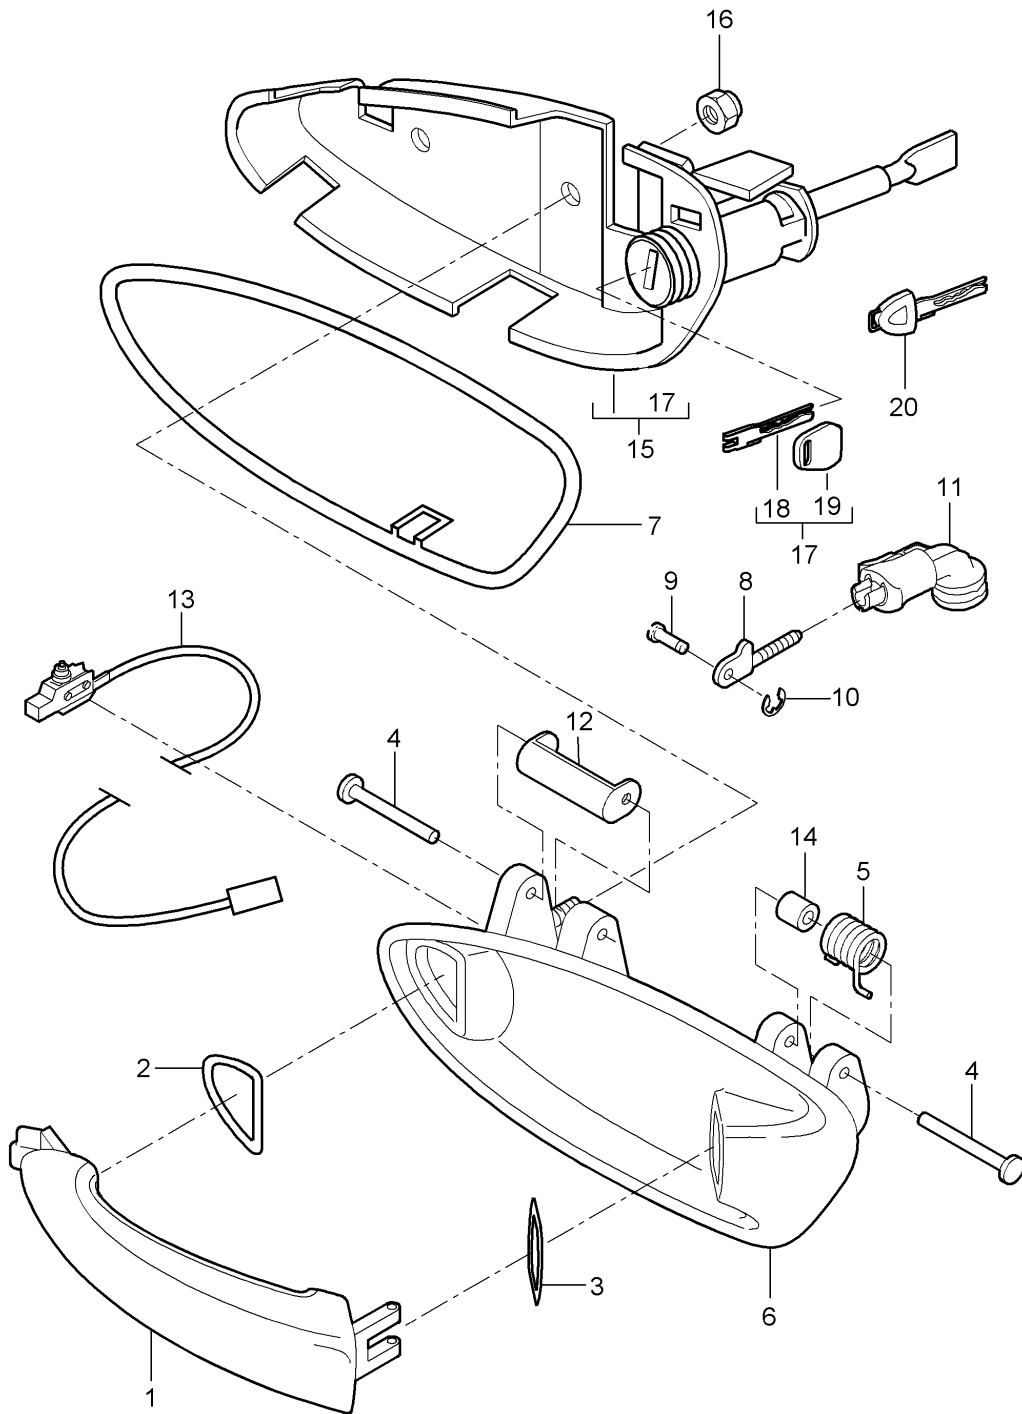

Model: 997T07

Model life 2007>>2009

Pos	Part Number	Description	Remark	Qty	Model
1	997 537 077 02	Door seal Seal Windscreen		1	CABRIO
2	999 190 445 37	Seal Windscreen Pop rivet A 4,0 X 7,9		36	CABRIO
3	997 537 085 03	Seal	left	1	
(3)	997 537 086 03	Seal	outer right	1	
4	997 537 531 05	Seal	outer left	1	
4	997 537 531 08	Discontinued part Seal	inner	1	
(4)	997 537 532 05	Seal	left inner right	1	
(4)	997 537 532 08	Discontinued part Seal	inner right	1	
5	999 500 098 02	rivetted cap nut M5/0 - 3		1	
6	803 803 583 A	Bungs 20,0 X 30,0 Discontinued part		2	
6	999 703 196 40	End cap 20,0 X 30,0		2	
(7)	997 537 075 05	Door seal	left	1	COUPE
7	997 537 076 05	Door seal	right	1	COUPE
8	999 703 541 40	End cap 20 X 28 X 1		4	
9	999 703 542 40	End cap 23,8 X 38,7		8	
10	999 507 304 40	Clip Seal 5,0 X 4,9	outer	36	
11	997 537 075 07	Door seal	left	1	CABRIO
(11)	997 537 076 07	Door seal	right	1	CABRIO
12	900 075 362 01	Bolt with washer M 5 X 16		2	CABRIO
13	999 500 098 02	rivetted cap nut M 5/0 - 3		2	CABRIO
14	996 537 337 00	protective foil for door		4	

Model: 997T07

Model life 2007>>2009