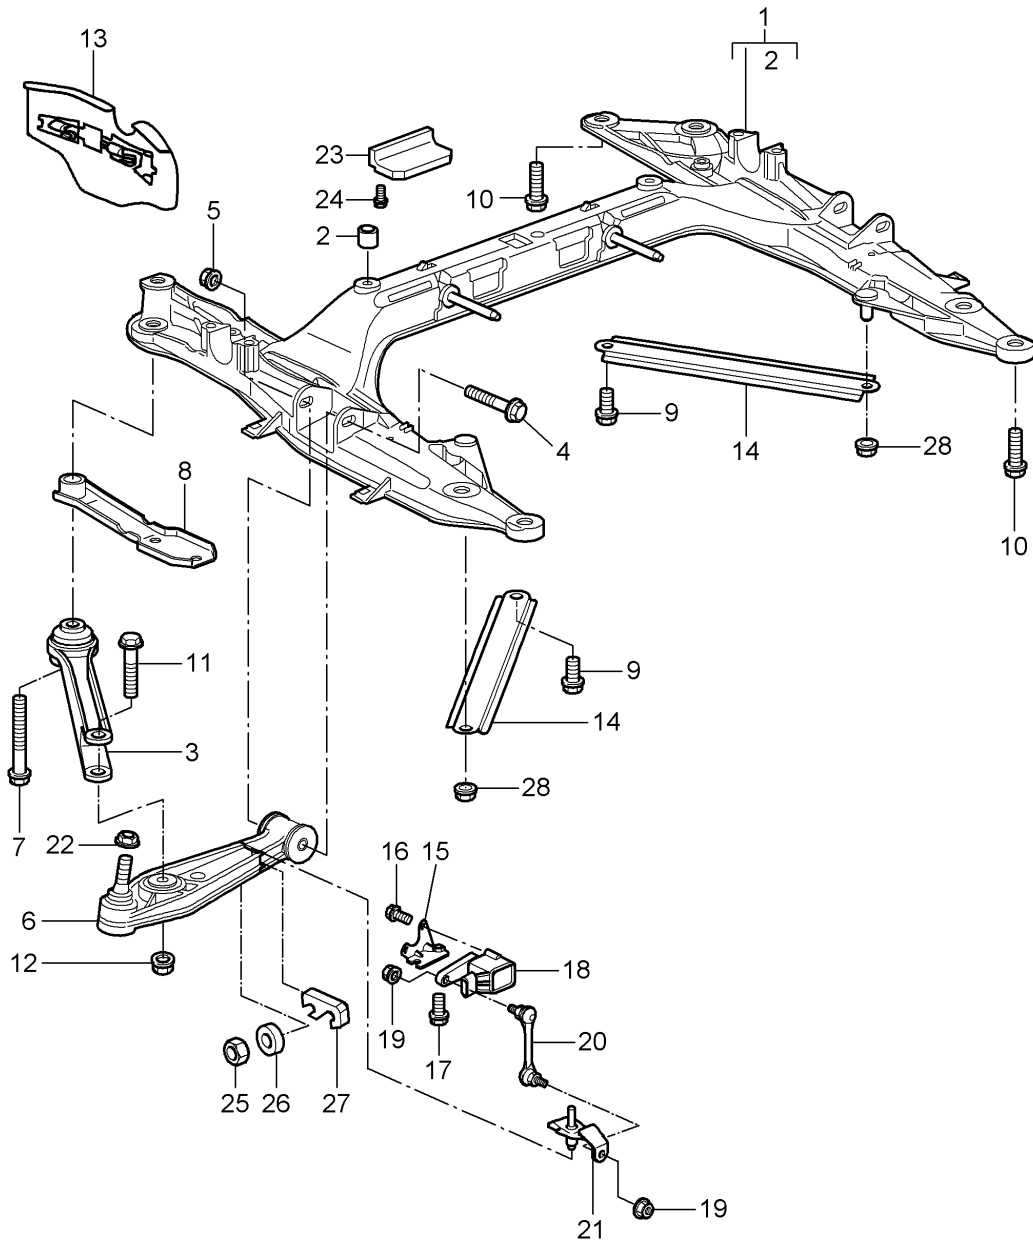

Model: 997T07

Model life 2007>>2009

Pos	Part Number	Description	Remark	Qty	Model
		Tiptronic Transmission suspension and Mount Intermediate flange			A9750
1	996 375 033 03	transmission carrier		1	
2	996 375 317 06	Carrier	upper	1	
3	996 375 015 00	Side member		1	
4	996 375 259 08	Stop		2	
5	900 378 167 09	Hexagon bolt M 10 X 110		2	
5	999 061 106 09	No longer use the part here Threaded pin M 10 X 83		2	
5	999 076 053 09	No longer use the part here Hexagon nut M 10		6	
6	999 084 648 01	Hexagon nut M 10		2	
7	900 378 208 09	Hexagon bolt		2	
8	999 072 008 09	Hexagon bolt M 12 X 1,5 X 70		3	
8	999 072 008 01	Discontinued part Hexagon bolt M 12 X 1,5 X 70		3	
-	999 073 182 02	Oval-head screw M 8 X 35		4	
-	999 073 373 01	Discontinued part flat round head bolt M 8 X 35		4	
-	900 378 108 09	Hexagon bolt M 8 X 35		4	
10	900 378 076 09	Hexagon bolt M 10 X 50		1	
11	900 377 011 09	Hexagon nut M 10		1	

Model: 997T07

Model life 2007>>2009