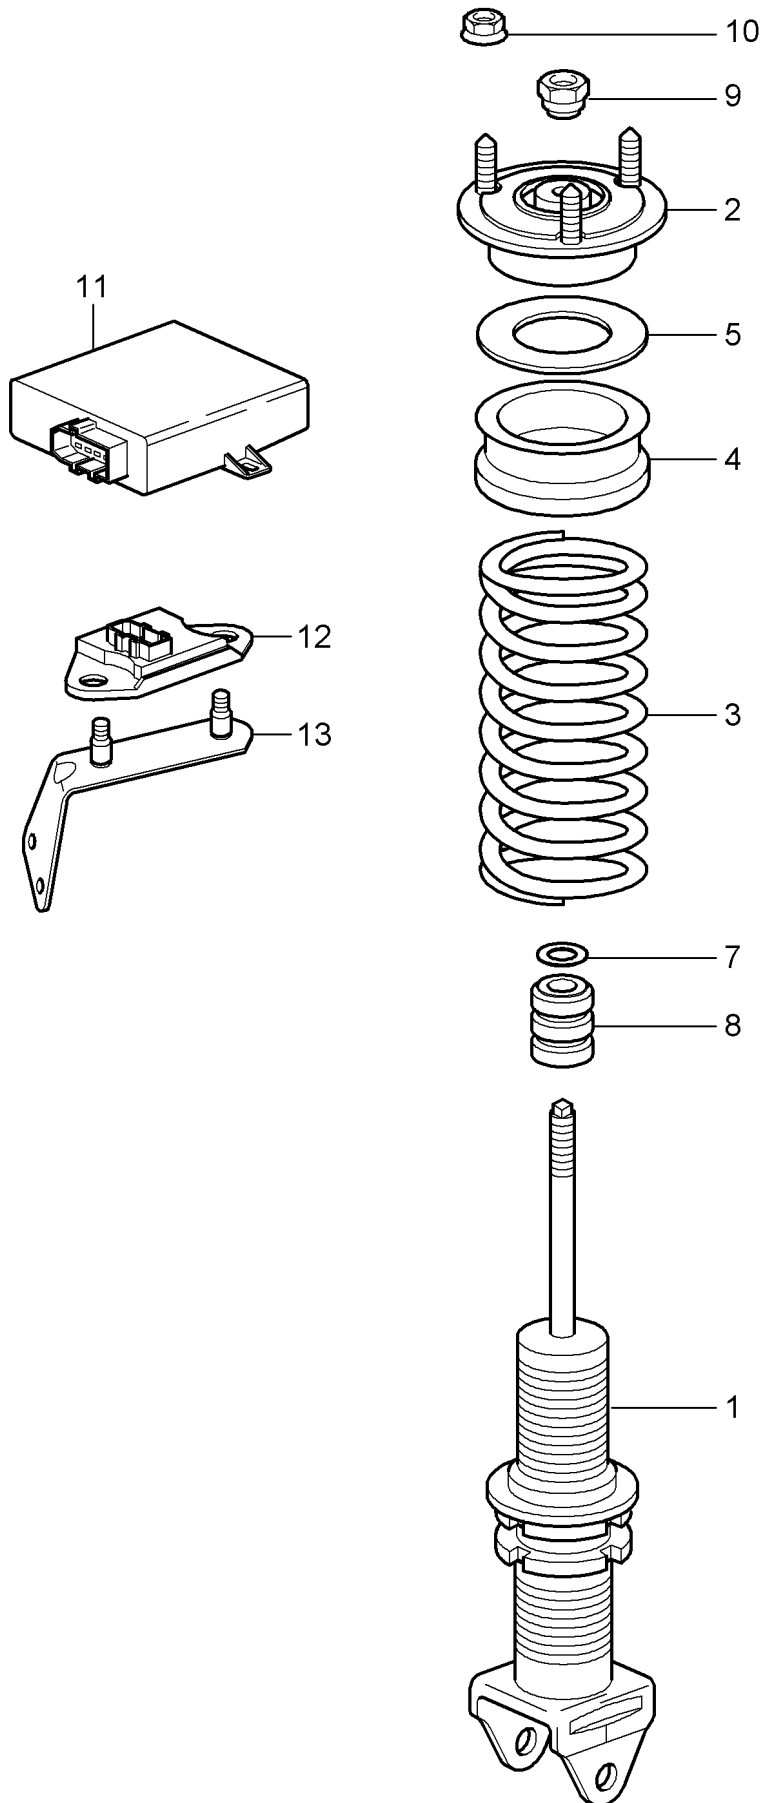

Model: 997T07

Model life 2007>>2009