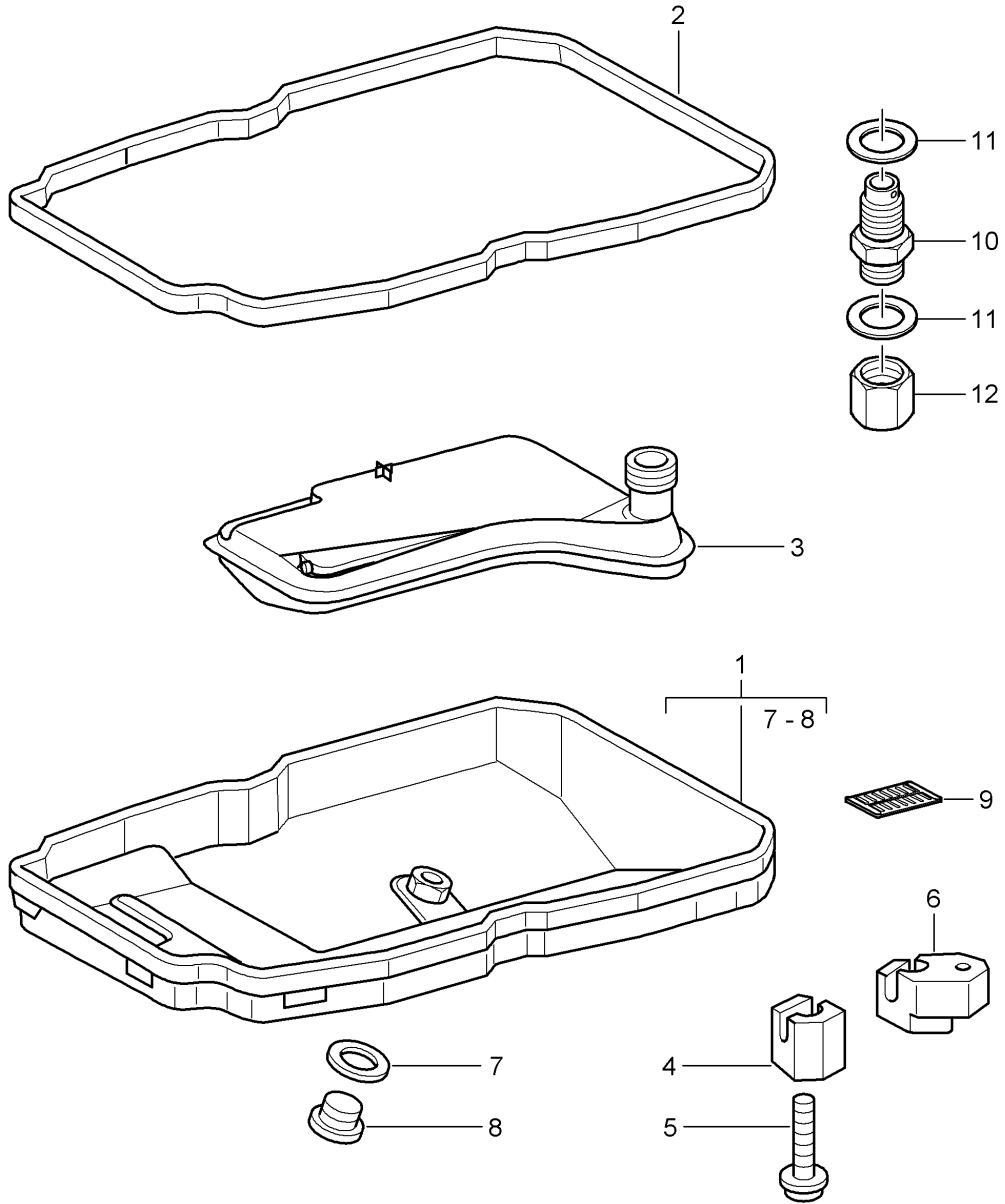

Model: 997T07

Model life 2007>>2009

Pos	Part Number	Description	Remark	Qty	Model
		Tiptronic Torque converter Clutch plate			A9750
1	722 250 130 2	Torque converter		1	
2	996 116 075 50	Clutch plate		1	
3	999 119 019 01	Socket head bolt M 10 X 1 X 25 X 45		9	
4	900 067 369 09	Socket head bolt M 8 X 20		6	
5	018 997 044 7	seal ring for oil pump		1	
6	996 116 011 50	Intermediate housing Engine and Gearbox		1	
7	900 378 251 01	Hexagon bolt M 10 X 40		4	

Model: 997T07

Model life 2007>>2009