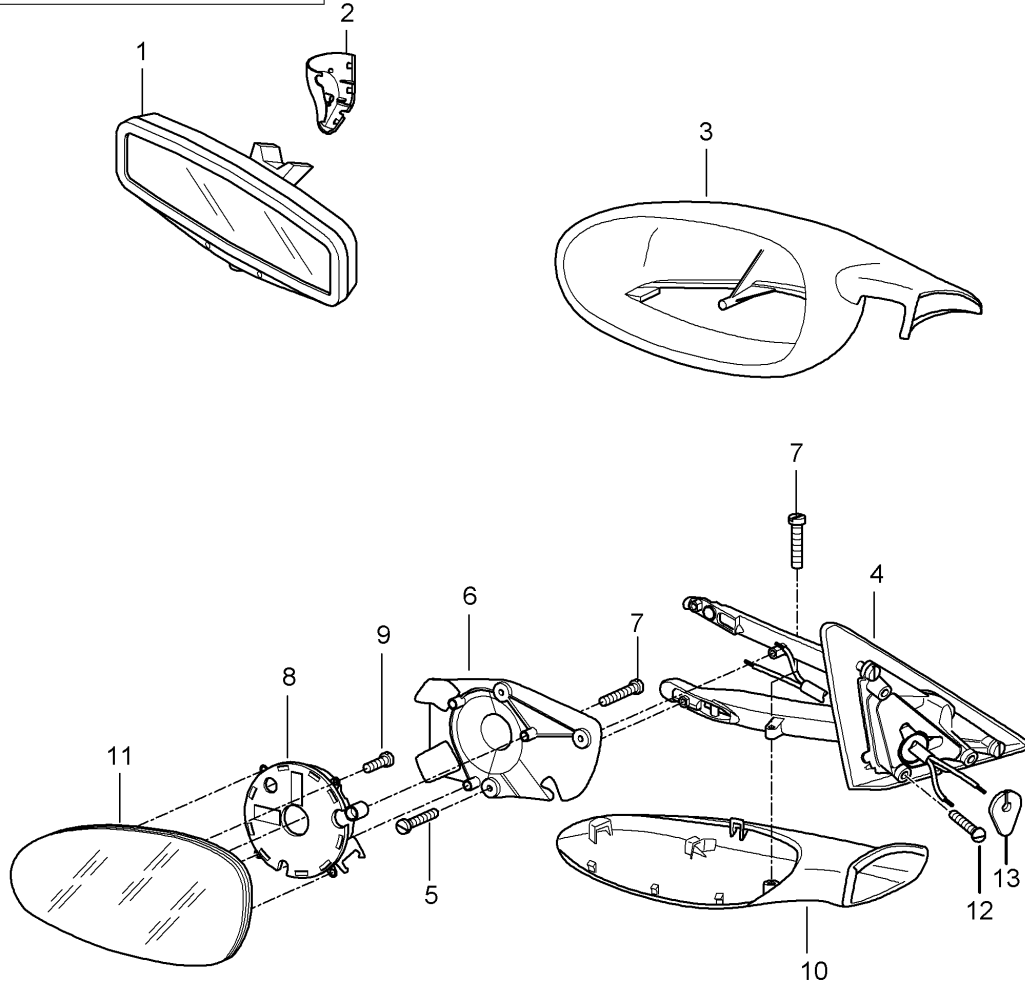

Model: 997T07

Model life 2007>>2009

Pos	Part Number	Description	Remark	Qty	Model
19	900 378 222 09	Airbag Hexagon bolt M 6 X 16		4	
20	999 591 850 01	panel nut ST 4,2		X	
21	999 591 951 03	panel nut ST 4,2		X	

Model: 997T07

Model life 2007>>2009