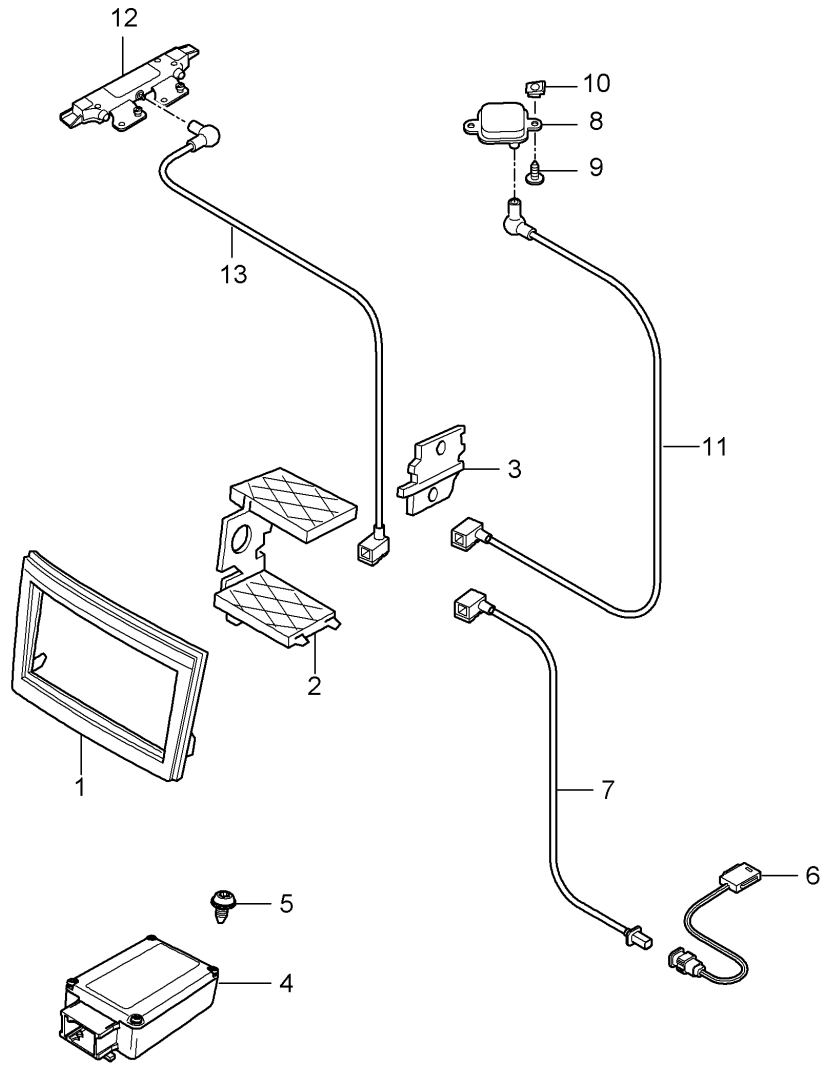

Model: 997T07 Model life 2007>>2009

Pos	Part Number	Description	Remark	Qty	Model
19	997 612 055 25	Aerial amplifier Control unit Connecting line	left lhd	1	PR:098,665
19	997 612 056 25	Aerial amplifier Control unit Connecting line	left lhd	1	PR:098,665
19	997 612 055 75	Aerial amplifier Control unit Connecting line	right rhd	1	PR:099,665
19	997 612 056 75	Aerial amplifier Control unit Connecting line	left rhd	1	PR:099,665
20	997 612 066 25	Aerial amplifier Control unit Connecting line	right	1	PR:461
(20)	997 612 067 01	aerial base Control unit Connecting line		1	PR:461
21	997 612 057 25	Power supply Connecting line Control unit	lhd	1	PR:098,665
21	997 612 057 75	Control panel Connecting line Control unit	rhd	1	PR:099,665
22	997 612 089 25	Control panel Connecting line Aerial amplifier	lhd	1	PR:098,676
22	997 612 089 75	Receiving part TV Connecting line Aerial amplifier	rhd	1	PR:099,676
(22)	997 612 074 25	Receiving part TV Connecting line Control panel		1	PR:673
(22)	997 612 072 25	Computer Navigation system Connecting line Computer		1	PR:673
31	997 647 221 00	Navigation system - IR - Sensor		1	PR:461
32	997 647 223 00	aerial base		1	PR:461
33	997 642 465 00	rod-type aerial Adapter		1	PR:870
34	997 642 465 00 01C	Multimedia interface Satin black		1	PR:870
34	997 612 471 02	Connection cable iPOD		1	PR:870
35	999 073 429 01	panel screw 4,2 X 25		3	PR:870
36	997 612 049 75	Connecting line Multimedia interface Control panel		1	PR:870

Model: 997T07

Model life 2007>>2009