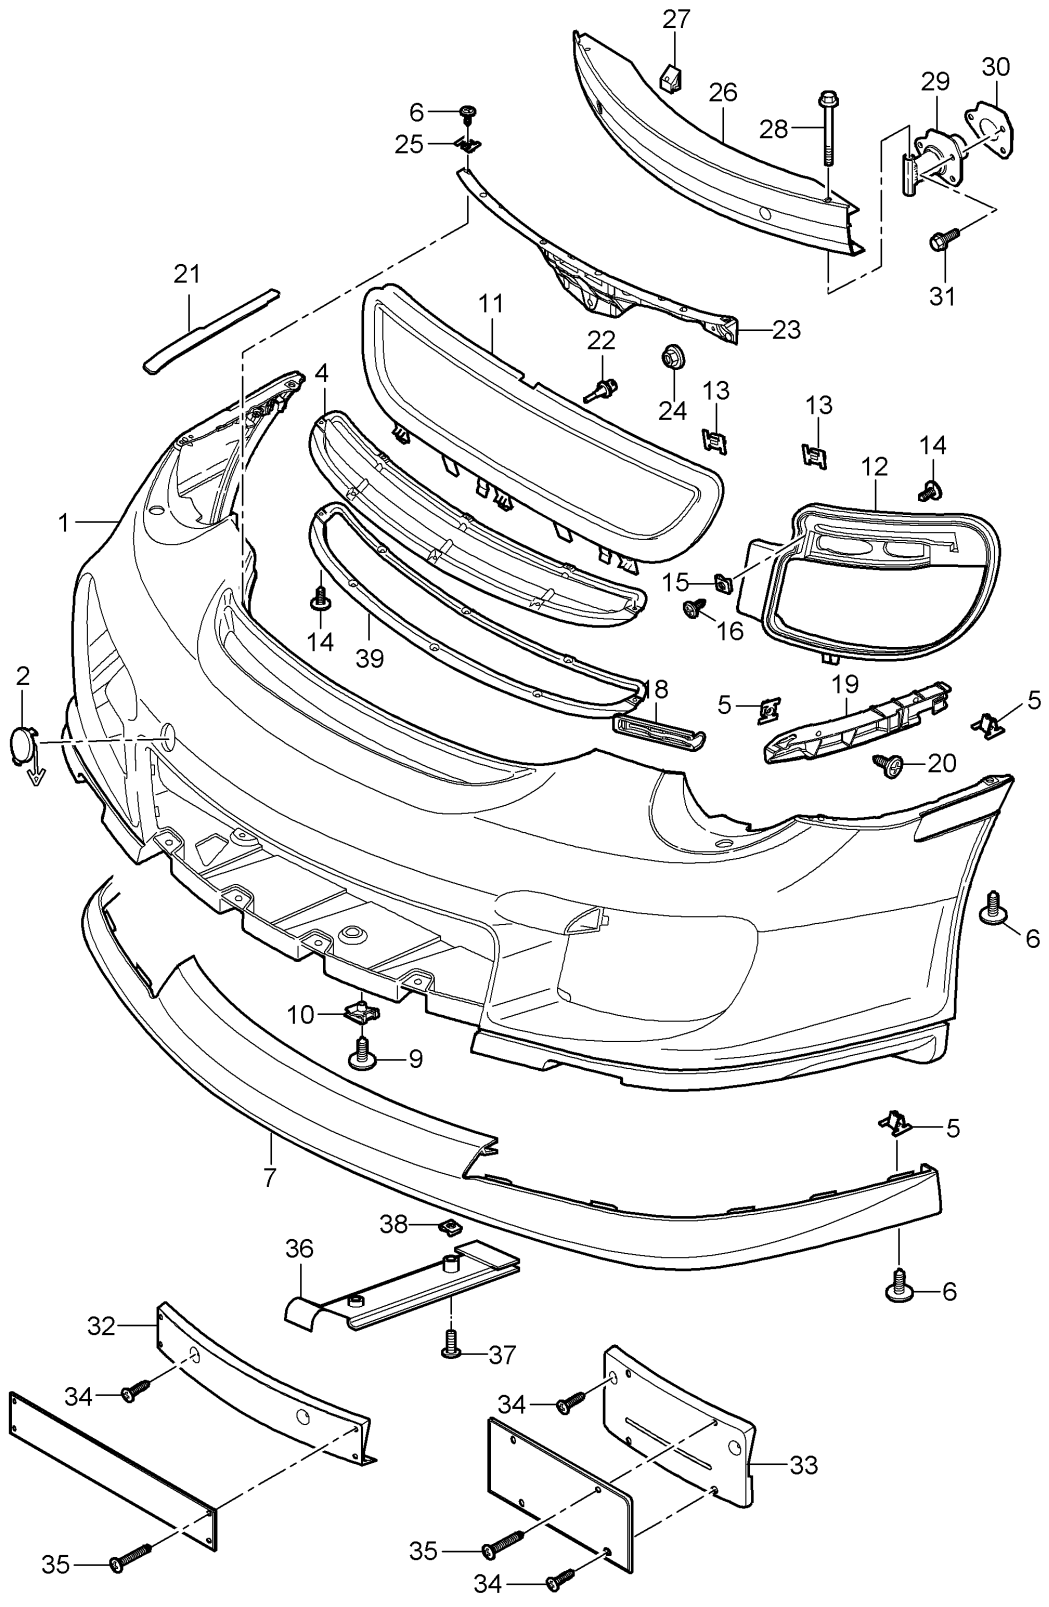

Model: 997T07

Model life 2007>>2009

Model: 997T07 Model life 2007>>2009

Pos	Part Number	Description	Remark	Qty	Model
1	997 505 311 80	bumper Trim Discontinued part	front	1	GT2 PR:288
1	997 505 311 80 G2X 997 505 901 80	primed Trim primed		1	1288
2	997 505 703 80 997 505 703 80 G2X	cover for towing eye primed		1	
4	997 575 327 80 997 575 327 80 01C	Trim for bumper Black		1	
5	999 507 849 01	Cage nut ST 4,8		10	
6	999 073 227 09	panel screw ST 4,8 X 19		15	
7	997 505 557 80 997 505 557 80 01C	Spoiler Satin black		1	
8	999 507 795 09	panel nut ST 4,8		7	
9	999 073 227 09	panel screw ST 4,8 X 19		1	
10	999 591 699 02	panel nut ST 4,8		1	
10	999 591 699 01	panel nut ST 4,8		1	
11	997 505 541 81 997 505 541 81 01C	Retaining frame Satin black	center	1	
12	997 505 563 81	Retaining frame	left side	1	
(12)	997 505 563 81 01C 997 505 564 81	Satin black Retaining frame	right side	1	
-	997 505 564 81 01C	Satin black			
-	997 505 559 81	Bracket	left	1	
-	997 505 560 81	Bracket	right	1	
13	999 507 696 00	Headlight washer system U-clip 1,2 - 1,7		21	
14	999 919 118 09	fillister hd. bolt 4,0 X 14		14	
15	999 507 768 02	panel nut ST 4,2 for		4	
16	999 073 080 02	Turn signal indicator Bolt with washer ST 4,8 X 16 for		4	
-	999 902 057 40	Turn signal indicator Velcro fastener for		2	
18	997 505 719 00	Turn signal indicator		2	
19	997 505 535 01	Fixing retaining strip	left side	1	
(19)	997 505 536 01	retaining strip	right side	1	
20	999 073 418 01	panel screw ST 4,8 X 19		4	
(21)	997 504 531 00	Protective film	left	1	
21	997 504 532 00	Protective film	right	1	
22	996 641 142 00	Temperature sensor		1	
23	997 505 531 00	retaining strip	center	1	
24	999 076 048 01	Hexagon nut M6		3