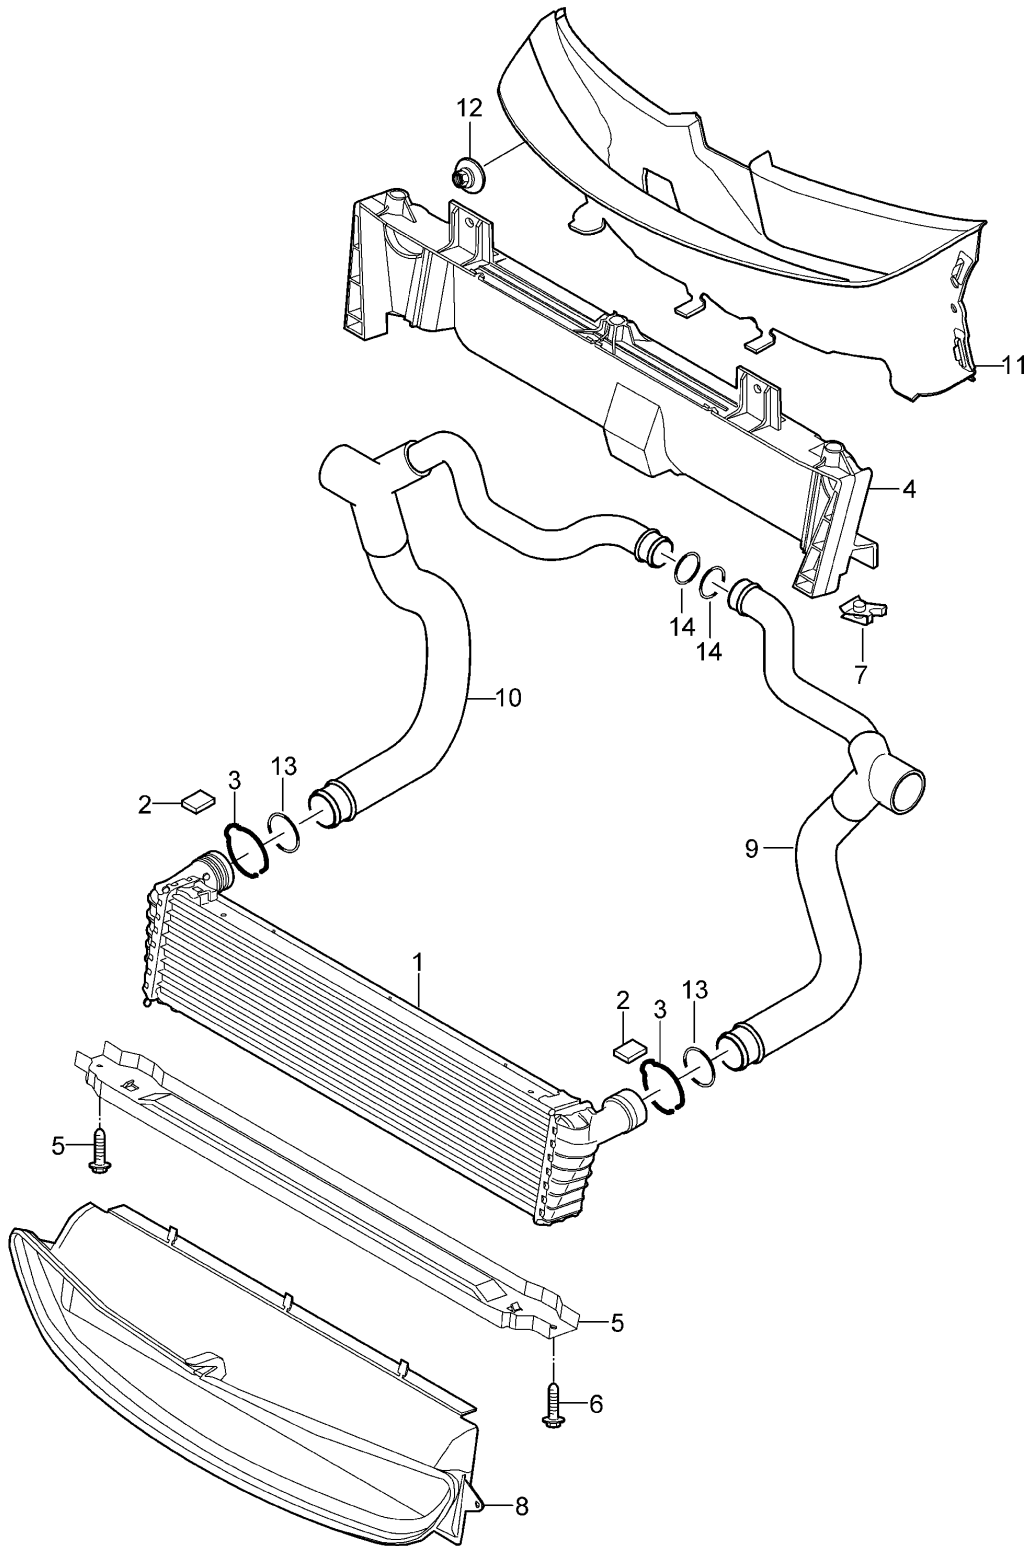

Model: 997T07

Model life 2007>>2009

Model: 997T07 Model life 2007>>2009

Pos	Part Number	Description	Remark	Qty	Model
1	997 106 038 02	Radiator Radiator Discontinued part	center	1	
1	997 106 038 04	Radiator		1	
(1)	996 106 037 73	Radiator D - MJ 2008>> Discontinued part		1	PR:101
(1)	996 106 037 75	Radiator D - MJ 2008>>		1	PR:101
-	996 106 545 71	Bungs Water drain valve D - MJ 2008>>		1	PR:101
2	997 106 437 02	Rubber bush		4	
(2)	930 113 430 00	Rubber bush D - MJ 2008>>		4	PR:101
3	997 106 802 00	Spring SCB-26		2	
(3)	996 106 802 17	retaining spring SC-25 D - MJ 2008>>		2	PR:101
-	996 106 802 15	retaining spring SC-08 D - MJ 2008>>		1	PR:101
4	997 504 487 01	Frame for coolant radiator		1	
(4)	997 504 487 80	Frame for coolant radiator D - MJ 2008>>		1	PR:101
5	997 504 485 01	form rail	lower	1	
(5)	997 504 485 80	Radiator Retaining frame Radiator D - MJ 2008>>	lower	1	PR:101
6	900 378 035 01	Hexagon bolt M 6 X 16		2	
7	999 591 882 01	panel nut M 6		2	
8	997 575 141 01	Air guide		1	
(8)	997 575 141 80	Air guide D - MJ 2008>>		1	PR:101
9	997 106 635 02	Water hose Return line		1	
(9)	997 106 635 80	Water hose Return line D - MJ 2008>>		1	PR:101
10	997 106 632 01	Water hose Supply		1	
(10)	997 106 632 80	Water hose Supply D - MJ 2008>>		1	PR:101
11	997 504 489 80	Air guide channel D - MJ 2008>>		1	PR:101
12	999 049 029 01	Hexagon nut T5 D - MJ 2008>>		2	PR:101
13	996 106 801 02	O-ring		2	
14	996 106 801 05	O-ring		2