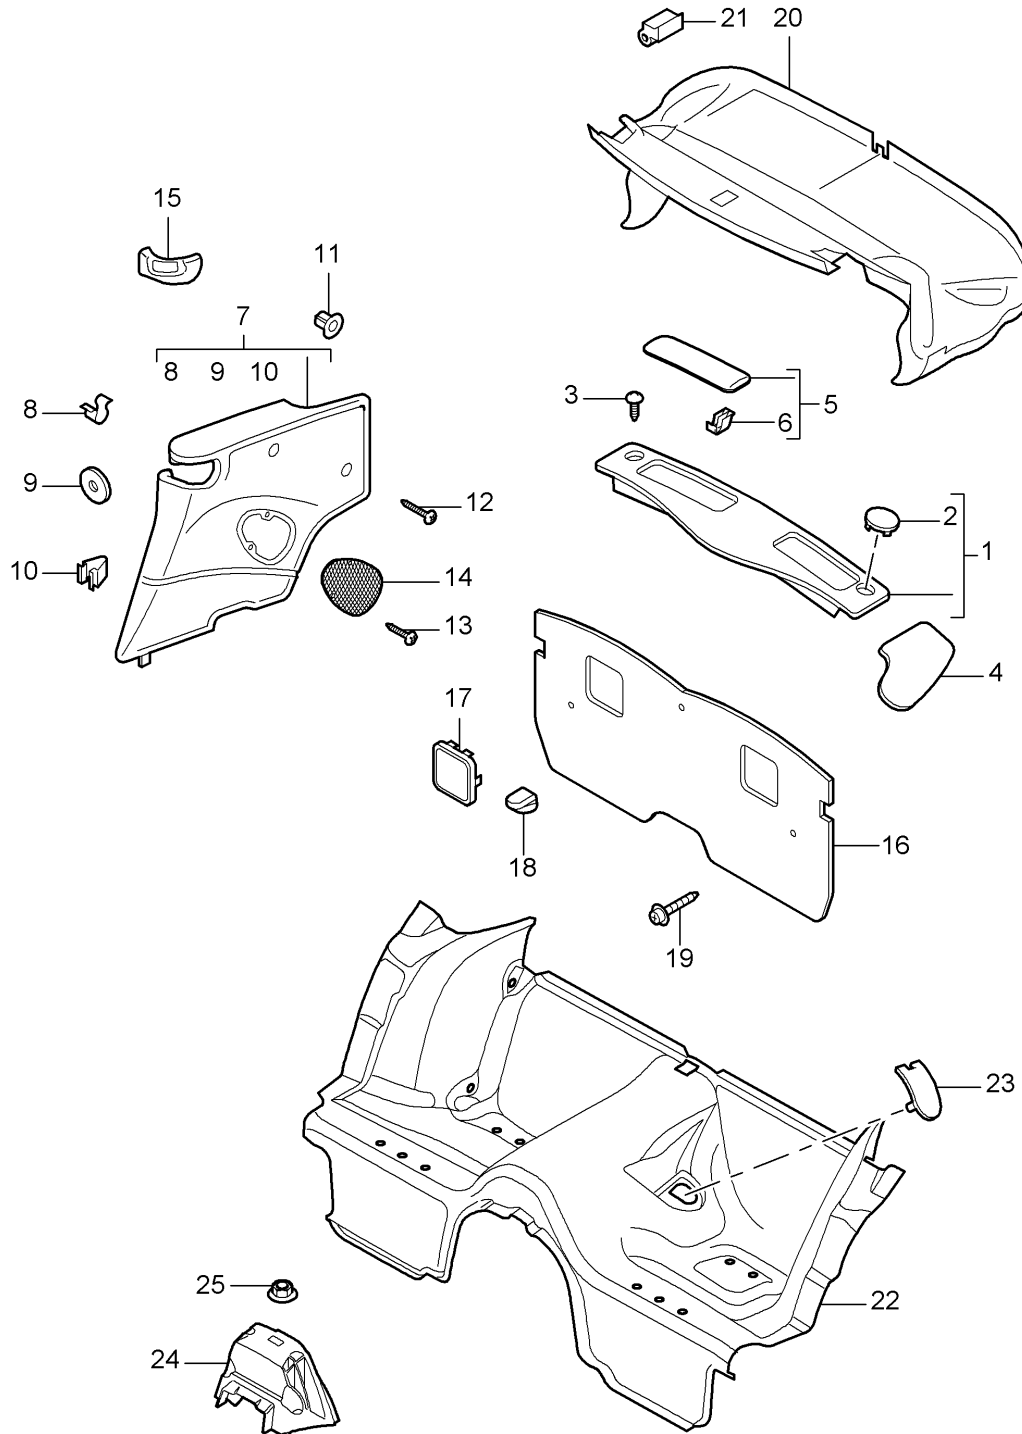

Model: 997T07

Model life 2007>>2009