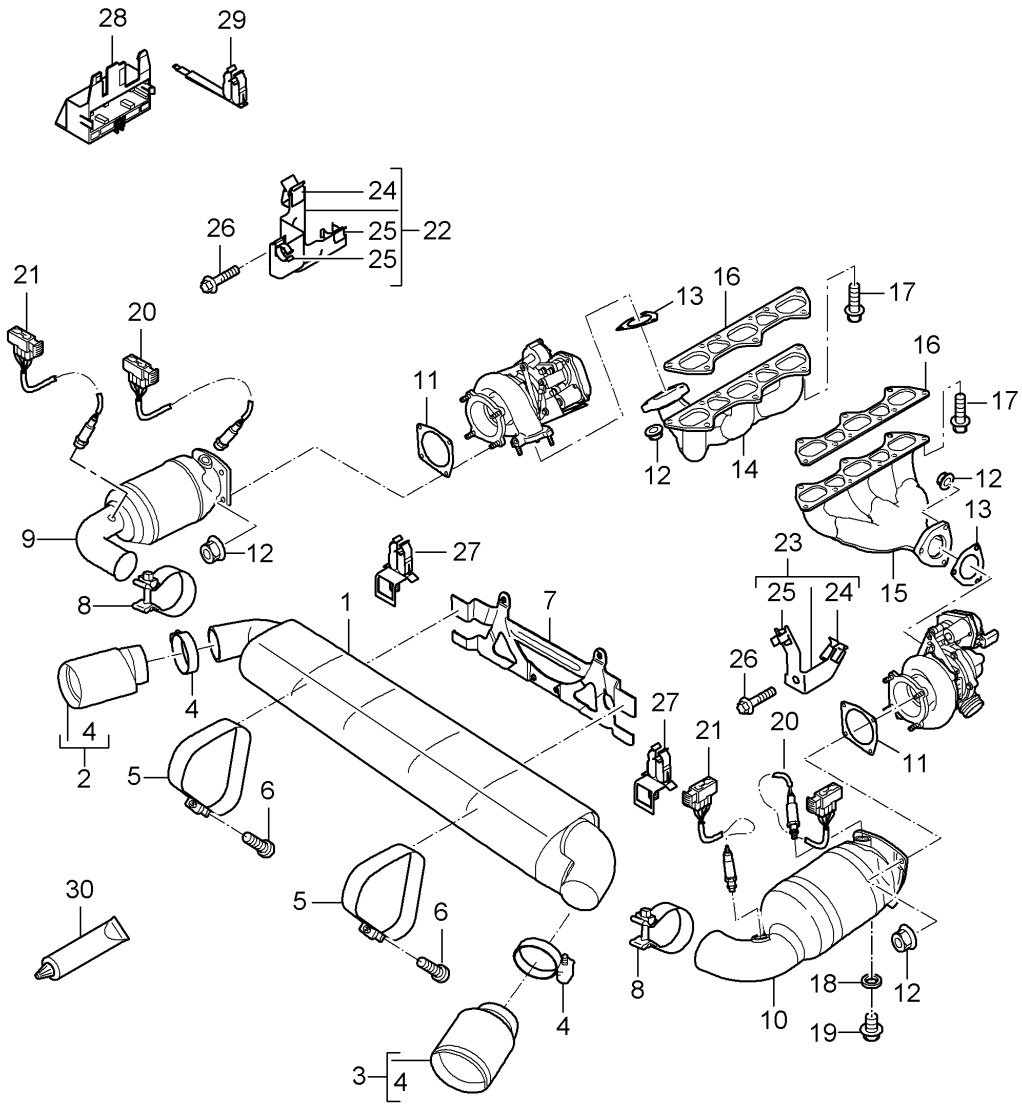

Model: 997T07

Model life 2007>>2009

Pos	Part Number	Description	Remark	Qty	Model
32	997 606 128 02	Lambda probe in front of Catalytic converter		2	
33	997 606 138 02	Lambda probe After Catalytic converter		2	
34	000 043 207 07	grease for oxygen sensor		1	
35	997 606 169 02	Holder for lambda probe Line	left	1	
36	997 606 167 00	Holder for lambda probe Line	right	1	
37	999 651 394 40	Cable holder 6,0 Line		2	
38	999 651 392 07	Cable holder 9,5 - 10,5 Line		3	
39		Lambda probe Torx screw M 6 X 20		2	
40	997 606 151 01	see illustration, item: Holder for lambda probe Line	103-010,18	2	
41	997 606 107 02	Holder for lambda probe Connector		2	
42	997 606 108 00	Clip Line Lambda probe		2	

Model: 997T07

Model life 2007>>2009