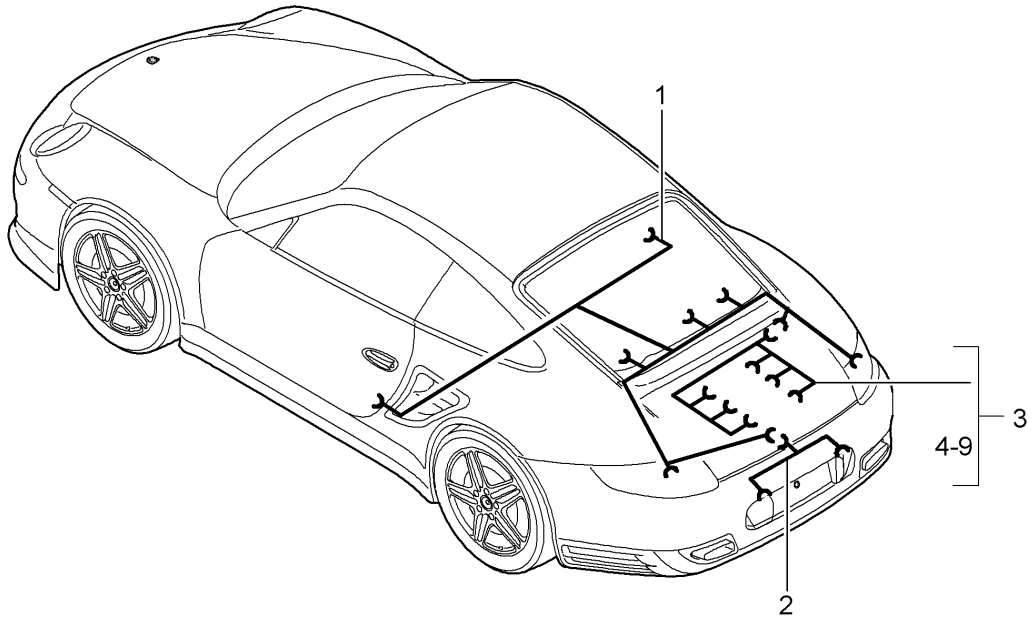

Model: 997T07

Model life 2007>>2009

Model: 997T07 Model life 2007>>2009

Pos	Part Number	Description	Remark	Qty	Model
1	997 622 905 00	Wiring looms Rear end Rear lid Licence plate light Engine Gearbox repair kits Shock absorbers anti-locking brake syst. -abs- brake pad wear display Rear axle		1	
-	997 622 670 70	Wire set Rear end Vehicle Ident. No. Indicate		1	GT2
2	997 612 660 01	Wire set Licence plate light		1	
(2)	997 612 661 00	Wire set Parking aid		1	PR:635
(2)	997 612 661 01	Licence plate light Wire set Parking aid		1	PR:635
-	999 507 944 40	Licence plate light Retaining clip for Connection point POS.2		1	
3	997 607 015 03	Wire set Engine		1	
-	999 702 324 40	Grommet		1	
4	997 607 141 00	Air mass meter Cable guide Cyl. 1 - 3		1	
5	997 607 151 00	Cover Cable guide Cyl. 1 - 3		1	
6	997 607 143 00	Cable guide	center	1	
7	997 607 153 00	Cover	center	1	
8	997 607 142 00	Cable guide Cable guide Cyl. 4 - 6 for		1	
8	997 607 142 01	Wiring looms 997.607.015.01/02 Cable guide Cyl. 4 - 6 for		1	
9	997 607 152 00	Wire set 997.607.015.03 Cover		1	
10	900 385 009 01	Cable guide Cyl. 4 - 6 Torx screw BM 6 X 16		2	
(11)	997 610 131 00	Bracket Connection point		1	
-	997 622 663 00	Wire set Engine		1	PR:249
-	999 507 752 40	Gearbox Cable holder		1	PR:249