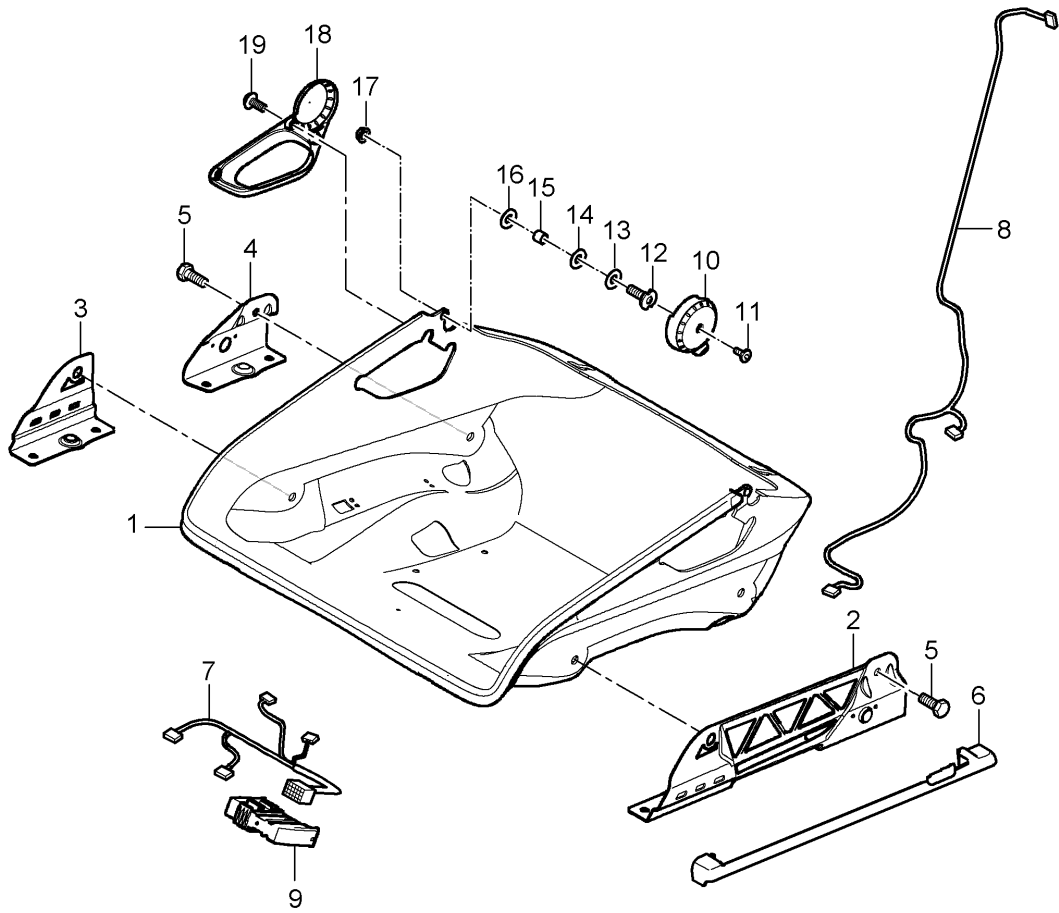

Model: 997T07

Model life 2007>>2009

Model: 997T07 Model life 2007>>2009

Pos	Part Number	Description	Remark	Qty	Model
		bucket seat Collapsible Seat frame Accessories D - MJ 2008>>			TURBO
1	997 521 281 00	Cup Seat frame	left a. right	2	PR:388,389
(1)	997 521 182 00	without: seat occupied recognition Cup Seat frame	right	1	PR:389,560
2	997 521 433 00	with: seat occupied recognition Adapter Seat frame	outer left	1	PR:388,389, 560
(2)	997 521 434 00	Discontinued part Adapter Seat frame	outer right	1	PR:389
3	997 521 436 00	Discontinued part Adapter Seat frame	front, inner right	1	PR:388
(3)	997 521 435 00	Discontinued part Adapter Seat frame	front, inner left	1	PR:389
4	997 521 438 00	without: seat occupied recognition Discontinued part Adapter Seat frame	rear, inner right	1	PR:388
(4)	997 521 437 00	Discontinued part Adapter Seat frame	rear, inner left	1	PR:389
5	999 217 168 01	without: seat occupied recognition Discontinued part Hexagon bolt M 8 X 16 Mount Seat rail		4	
6	997 521 427 03	bucket seat Cover Sensor	left	1	PR:389,560
(6)	997 521 427 03 01C 997 521 426 03	seat occupied recognition Satin black Cover Sensor	right	1	PR:389,560
7	997 521 426 03 01C 997 612 688 10	seat occupied recognition Satin black Wire set		1	PR:389,560
8	997 612 785 10	seat occupied recognition Wire set	left a. right	1	PR:388,389
9	997 618 233 05	Side airbag unit Control unit for seat occupied sensor		1	
10	997 521 563 00	Trim Hinge	left inner	1	
(10)	997 521 563 00 01C 997 521 564 00	Satin black Trim Hinge	right inner	1	
11	997 521 564 00 01C 999 073 456 01	Satin black flat round head bolt M4 X 12 Mount	inner	2