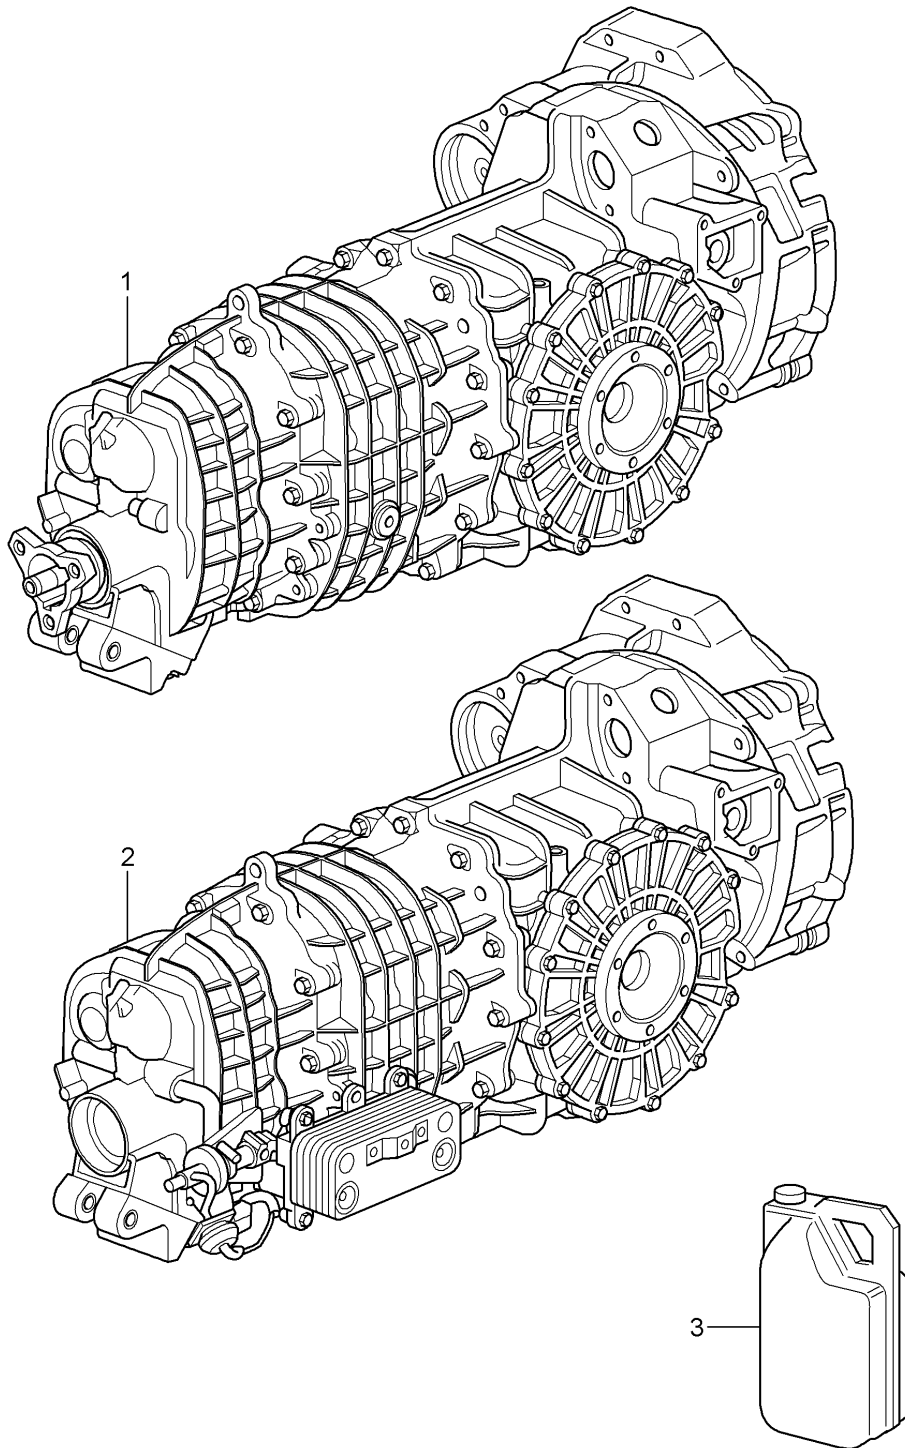

Model: 997T07

Model life 2007>>2009

Model: 997T07

Model life 2007>>2009

Pos	Part Number	Description	Remark	Qty	Model
1	997 300 010 50	Replacement transmission Ready for installation 6-speed manual transmission		1	G9750, G9788 G9750+ PR:219
1	997 300 010 1X	without: limited slip differential 6-speed manual transmission		1	G9750+ PR:219
1	997 300 020 50	without: limited slip differential 6-speed manual transmission		1	G9750+ PR:220
1	997 300 020 1X	with: limited slip differential 6-speed manual transmission		1	G9750+ PR:220
2	997 300 020 80	with: limited slip differential Manual gearbox		1	G9788+ PR:220
2	997 300 020 BX	with: limited slip differential D - MJ 2008>> Manual gearbox		1	G9788+ PR:220
3	000 043 204 20	with: limited slip differential D - MJ 2008>> Transmission fluid MOBILUBE PTX 75 W 90 Container 20 LTR.		X