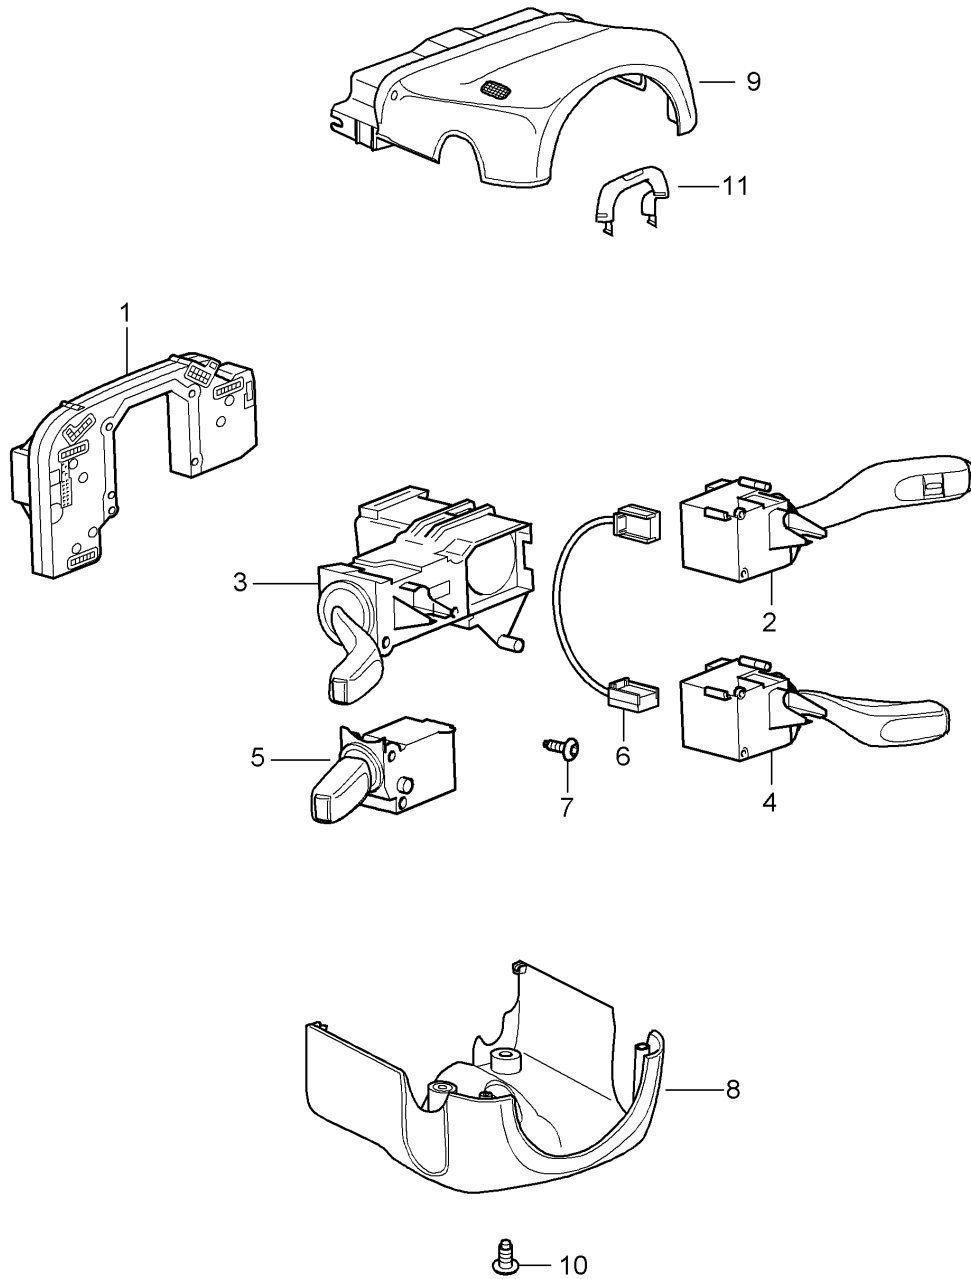

Model: 997T07

Model life 2007>>2009