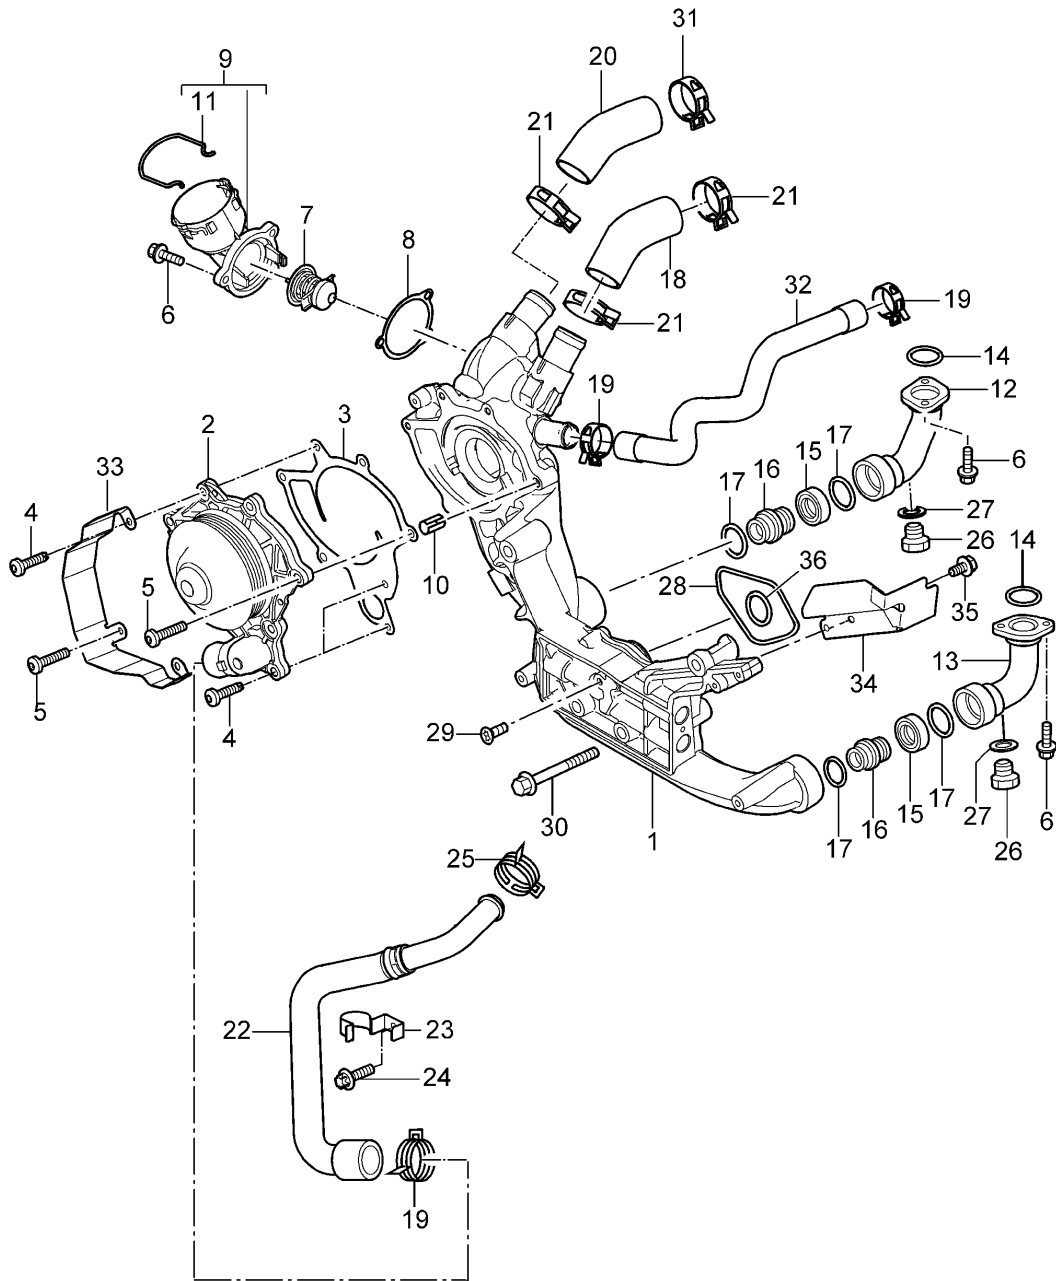

Model: 997T07

Model life 2007>>2009

Model: 997T07 Model life 2007>>2009

Pos	Part Number	Description	Remark	Qty	Model
		Coolant pump			9770
		Water pump housing			
1	997 106 002 70	Water pump housing		1	
2	997 106 011 70	Coolant pump		1	
		Discontinued part			
(2)	997 106 011 71	Coolant pump		1	
(2)	997 106 011 72	Coolant pump		1	
3	997 106 340 00	Seal		1	
4	999 073 102 01	flat round head bolt M 6 X 25		5	
5	999 073 110 01	flat round head bolt M 6 X 30		2	
6	900 385 019 01	Torx screw BM 6 X 20		11	
7	996 106 125 71	Thermostat insert		1	
8	996 106 326 71	Seal		1	
9	996 106 121 72	Cover		1	
10	996 106 103 50	dowel sleeve 8,2 X 7		2	
11	997 106 802 03	Spring		1	
12	996 106 139 71	connection piece		1	
13	996 106 140 71	connection piece		1	
14	999 707 410 40	O-ring 39,20 X 3,00		2	
15	996 106 214 70	protective ring		2	
16	996 106 238 71	Connector union		2	
17	999 707 411 40	O-ring 28,00 X 4,50		4	
18	996 106 529 73	Hose		1	
19	999 512 552 00	Hose clamp 20 -32/9		2	
		Discontinued part			
19	999 512 552 01	Hose clamp 20 -32/9		2	
20	996 106 512 74	Return hose		1	
21	999 512 551 00	Hose clamp 25 - 40/9		3	
		Discontinued part			
21	999 512 551 01	Hose clamp 25 - 40/9		3	
22	997 106 250 72	Hose		1	
23	996 106 550 72	Hose bracket		1	
24	900 385 041 01	Torx screw M 6 X 12		1	
25	999 512 660 09	Hose clamp 29 X 12		1	
26	900 219 007 01	sealing plug M 10 X 1		2	
27	900 123 144 30	seal ring A 10 X 13,5		2	
28	999 707 468 40	O-ring 68 X 2		1	
29	999 073 013 01	countersunk bolt M 6 X 10		1	
30	900 385 119 01	Hexagon head bolt M 10 X 70		4	
31	999 512 252 02	Hose clamp 23- 35/9		1	
32	997 106 477 72	Hose Supply		1	
33	996 115 521 73	Bracket	left	1	
34	997 115 661 70	Protective plate	right	1	
35	900 385 041 01	Torx screw		2