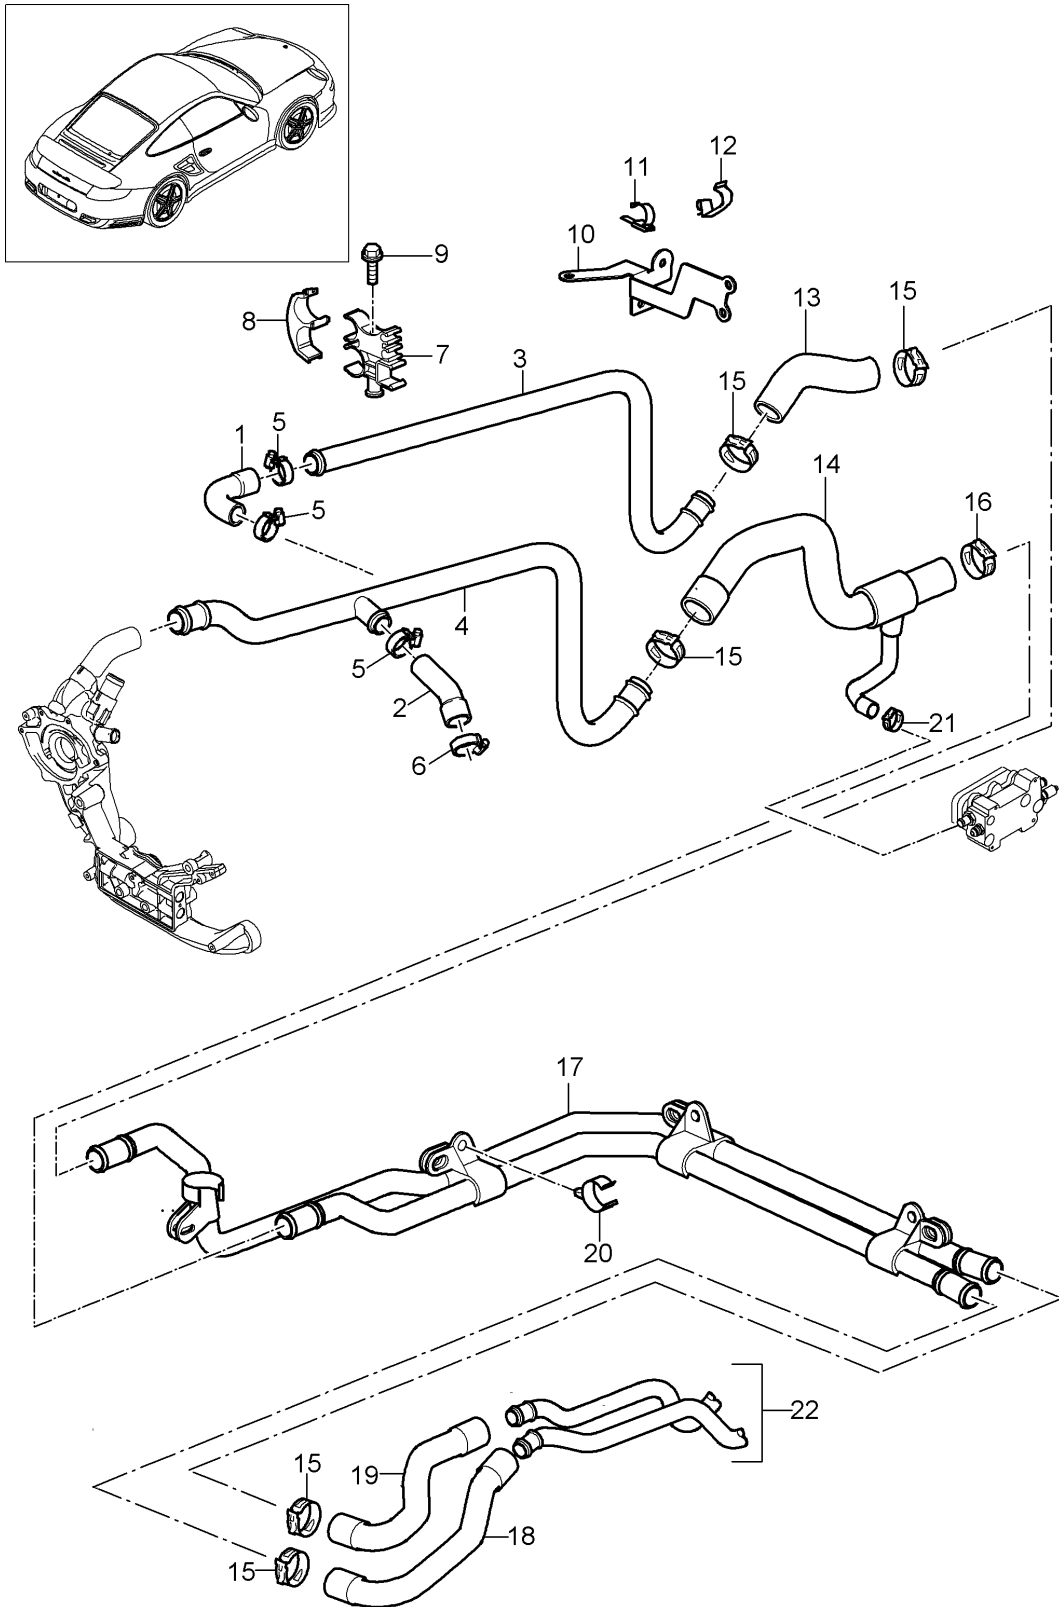

Model: 997T07

Model life 2007>>2009

Model: 997T07

Model life 2007>>2009

Pos	Part Number	Description	Remark	Qty	Model
		Lines heater			9770
1	997 106 233 72	Turbo Hose		1	
2	997 106 329 71	Supply Water hose		1	
3	997 106 252 71	Return line Water pipe		1	
4	997 106 254 71	Supply Water pipe		1	
5	999 512 552 01	Return line Hose clamp		3	
6	999 512 346 01	20- 32/9 Hose clamp		1	
7	997 106 455 71	16- 27/9 Retainer for coolant hose		2	
8	997 106 456 71	Retaining bar		2	
9	900 385 111 01	Torx screw		2	
10	997 106 450 71	M 6 X 55 Bracket		1	
11	999 651 300 40	Hose bracket		1	
12	999 507 728 40	25,0 - 30,0 Bracket		1	
13	997 106 612 01	18,0 - 19,0 Hose		1	PR:480
(13)	997 106 612 03	Discontinued part Hose		1	PR:480
13	997 106 432 00	Hose	feed	1	PR:249
(14)	997 106 474 01	Return hose		1	PR:480
14	996 106 422 73	Return hose		1	PR:249
14	996 106 422 79	Discontinued part Return hose		1	PR:249
15	999 512 658 09	Hose clamp		X	
16	999 512 662 09	B27 X 12 Hose clamp		X	
(17)	997 106 181 02	B32 X 12 Water pipe		1	PR:480
17	997 106 182 01	Water pipe		1	PR:249
18	996 106 212 74	Hose		1	
18	996 106 212 75	Supply Discontinued part Hose		1	
19	996 106 222 74	Supply Return hose		1	
19	996 106 222 75	Discontinued part Return hose		1	
20	999 507 817 40	Cable holder		4	PR:249
21	999 512 655 09	24,0 Hose clamp		1	PR:249
22		B22 X 12 Water pipe heater		1	
		see illustration:	813-000