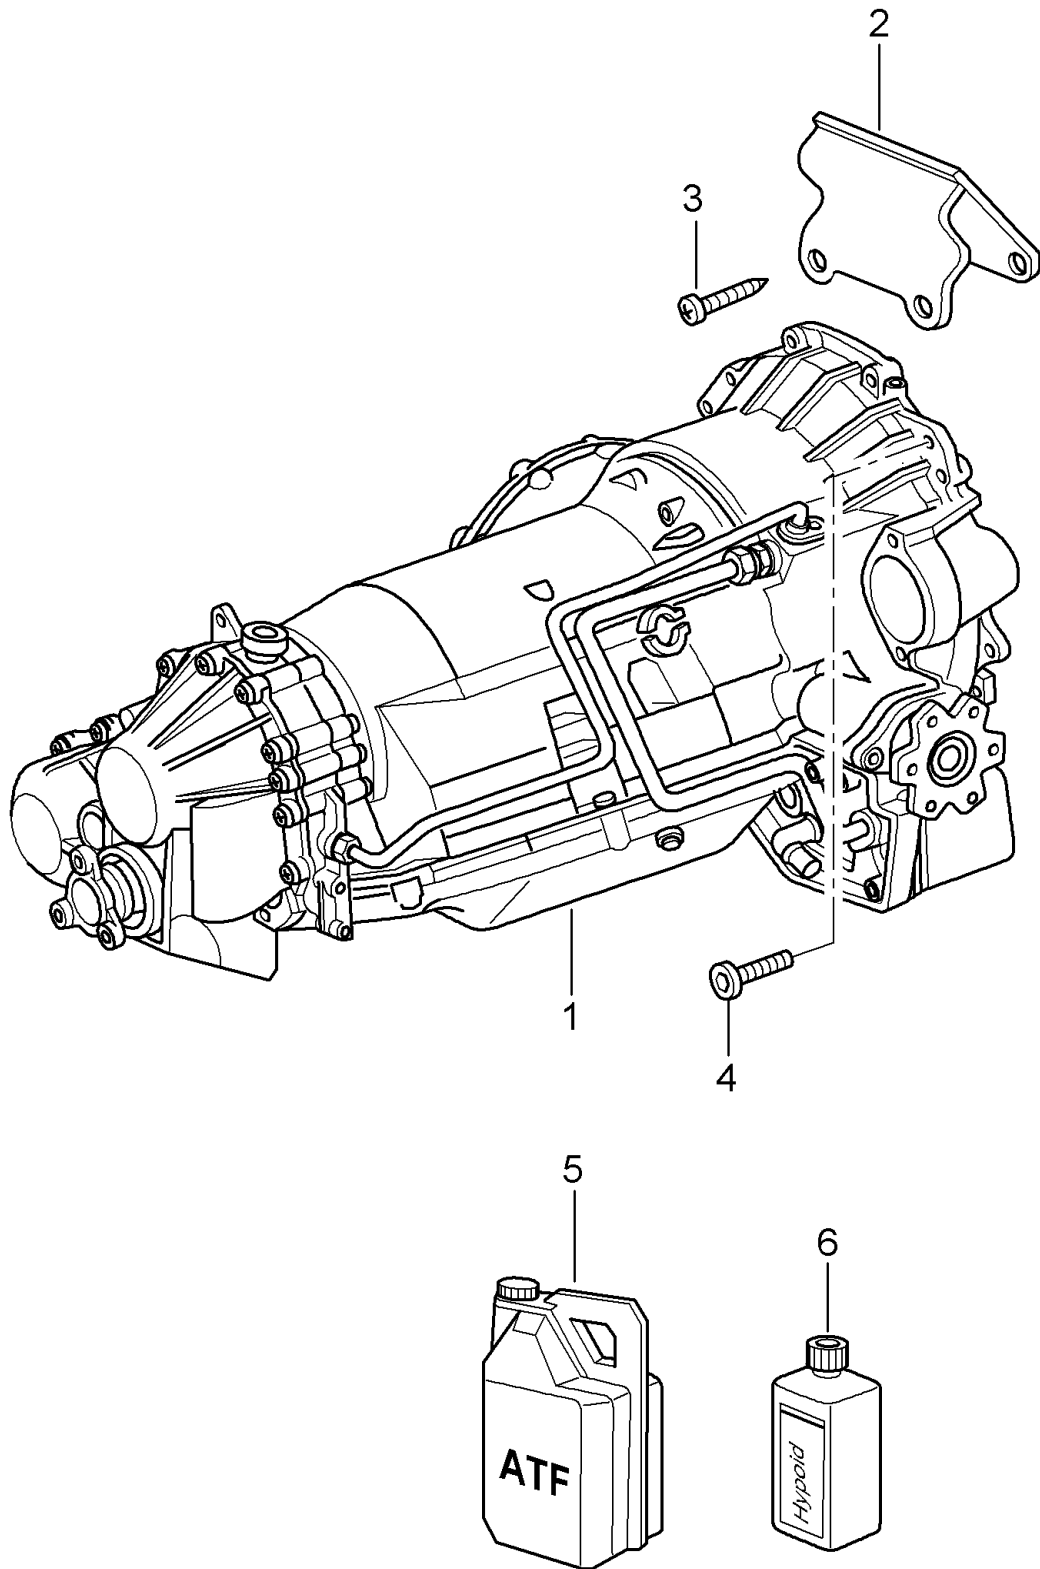

Model: 997T07

Model life 2007>>2009

Pos	Part Number	Description	Remark	Qty	Model
33	999 707 171 40	O-ring 13,0 X 1,5		1	
34	900 378 036 01	Hexagon bolt M 6 X 12		1	
35	900 269 107 01	countersunk bolt M 6 X 10		1	

Model: 997T07

Model life 2007>>2009