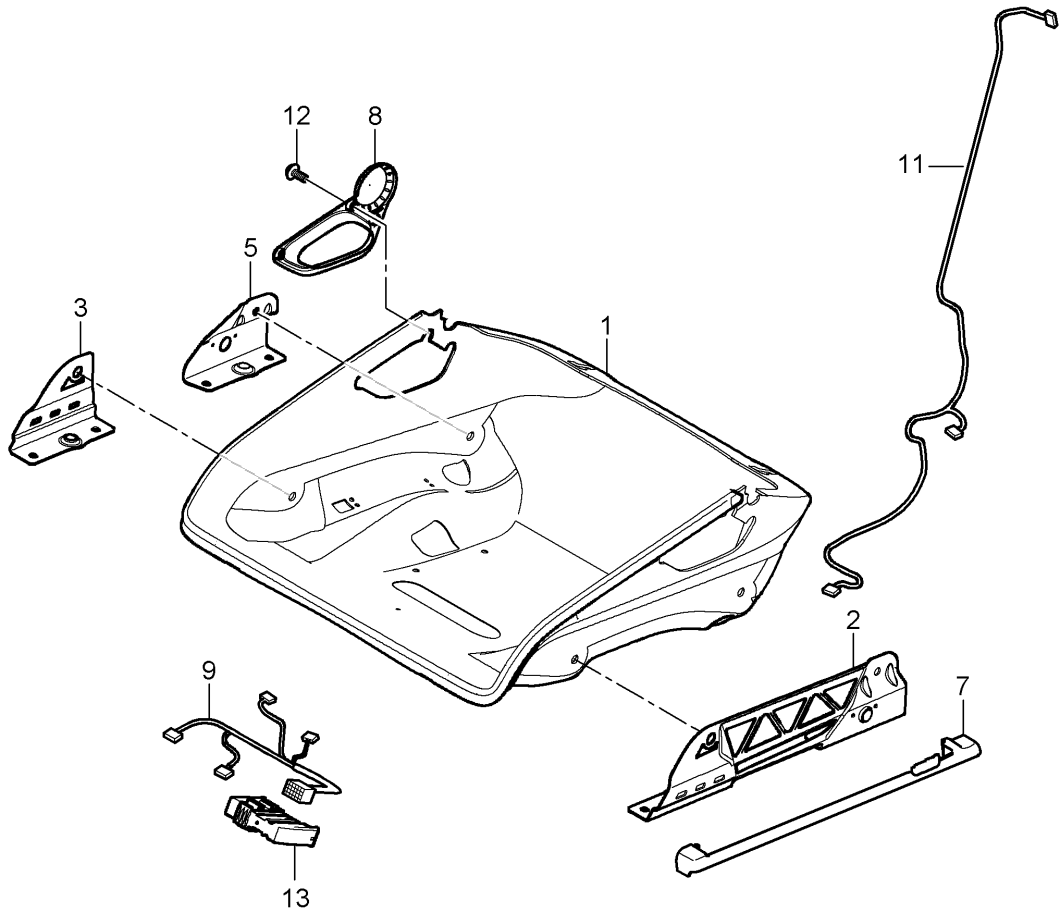

Model: 997T07

Model life 2007>>2009

Model: 997T07 Model life 2007>>2009

Pos	Part Number	Description	Remark	Qty	Model
		bucket seat Collapsible Seat frame Accessories D - MJ 2008>>			GT2
1	997 521 281 00	Cup Seat frame	left a. right	2	PR:388,389
(1)	997 521 182 00	without: seat occupied recognition Cup Seat frame	right	1	PR:389,560
2	997 521 433 00	with: seat occupied recognition and Seat rail Adapter Seat frame Discontinued part	outer left	1	PR:388,389, 560
(2)	997 521 434 00	Adapter Seat frame Discontinued part	outer right	1	PR:389
3	997 521 436 00	Adapter Seat frame Discontinued part	front, inner right	1	PR:388
4	997 521 435 00	Adapter Seat frame	front, inner left	1	PR:389
5	997 521 438 00	without: seat occupied recognition Discontinued part Adapter Seat frame Discontinued part	rear, inner right	1	PR:388
6	997 521 437 00	Adapter Seat frame	rear, inner left	1	PR:389
7	997 521 427 03	without: seat occupied recognition Discontinued part Cover Sensor seat occupied recognition	left	1	PR:389,560
(7)	997 521 427 03 01C 997 521 426 03	Satin black Cover Sensor seat occupied recognition	right	1	PR:389,560
8	997 521 426 03 01C 997 521 561 00	Satin black Trim Seat belt	left lower	1	PR:388,389
(8)	997 521 561 00 01C 997 521 562 00	Satin black Trim Seat belt	right lower	1	PR:388,389
9	997 521 562 00 01C 997 612 688 10	Satin black Wire set seat occupied recognition		1	PR:389,560
11	997 612 785 10	Wire set	left a. right	1	PR:388,389
12	999 141 049 01	Side airbag unit Oval-head screw Mount Trim Belt Seat cushion		3	
13	997 618 233 05	Control unit for seat occupied sensor		1	PR:560