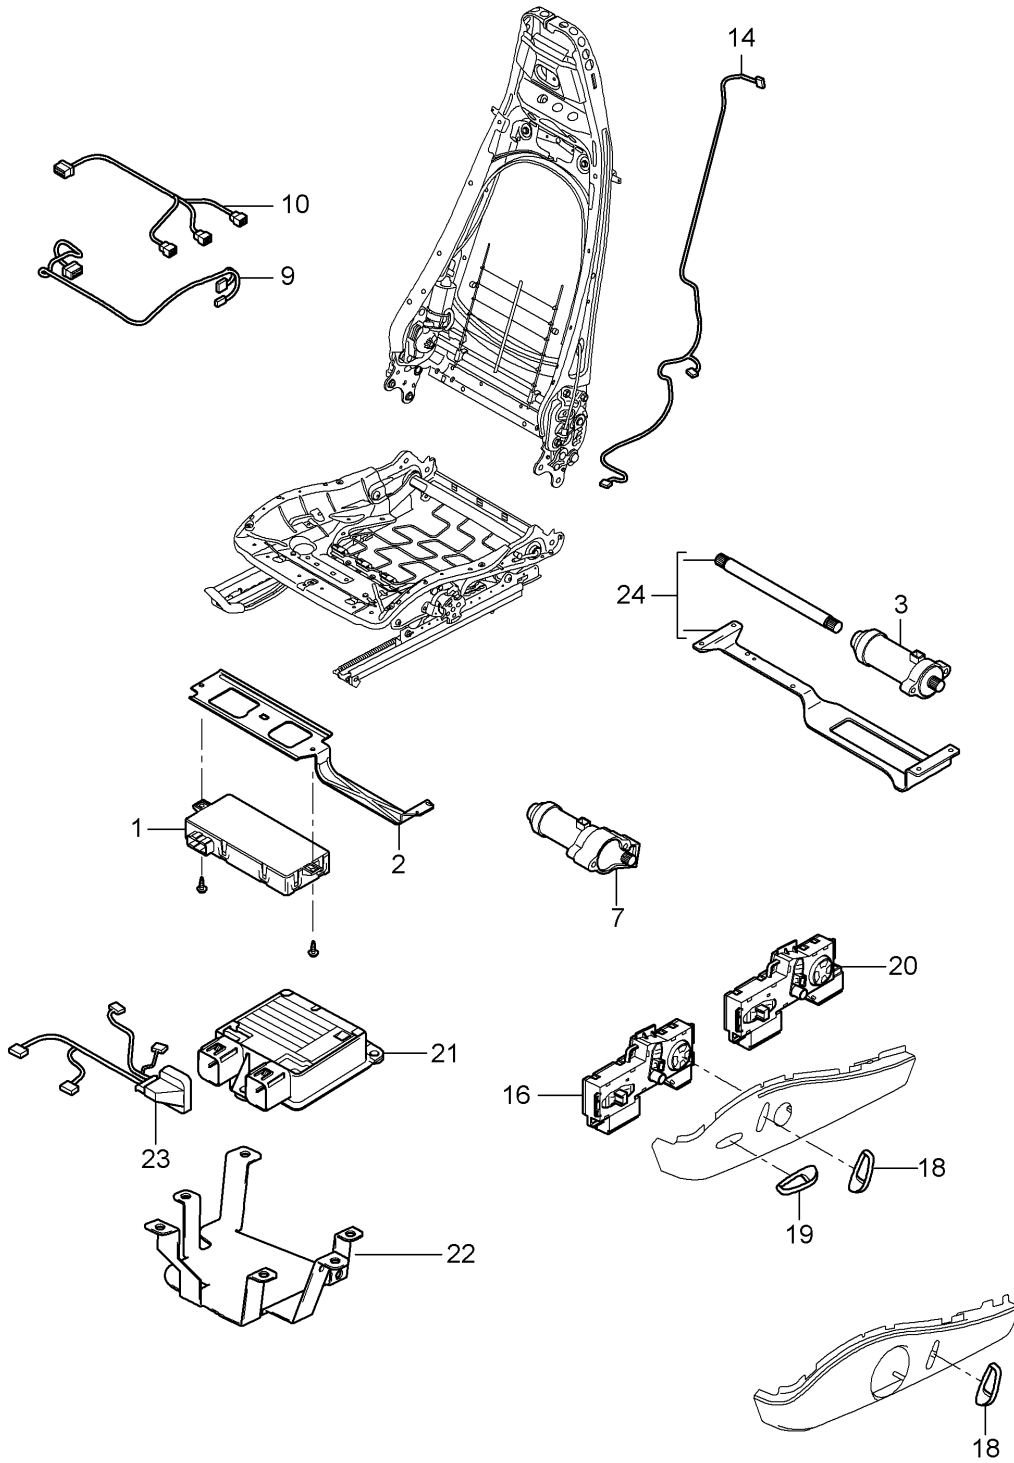

Model: 997T07

Model life 2007>>2009