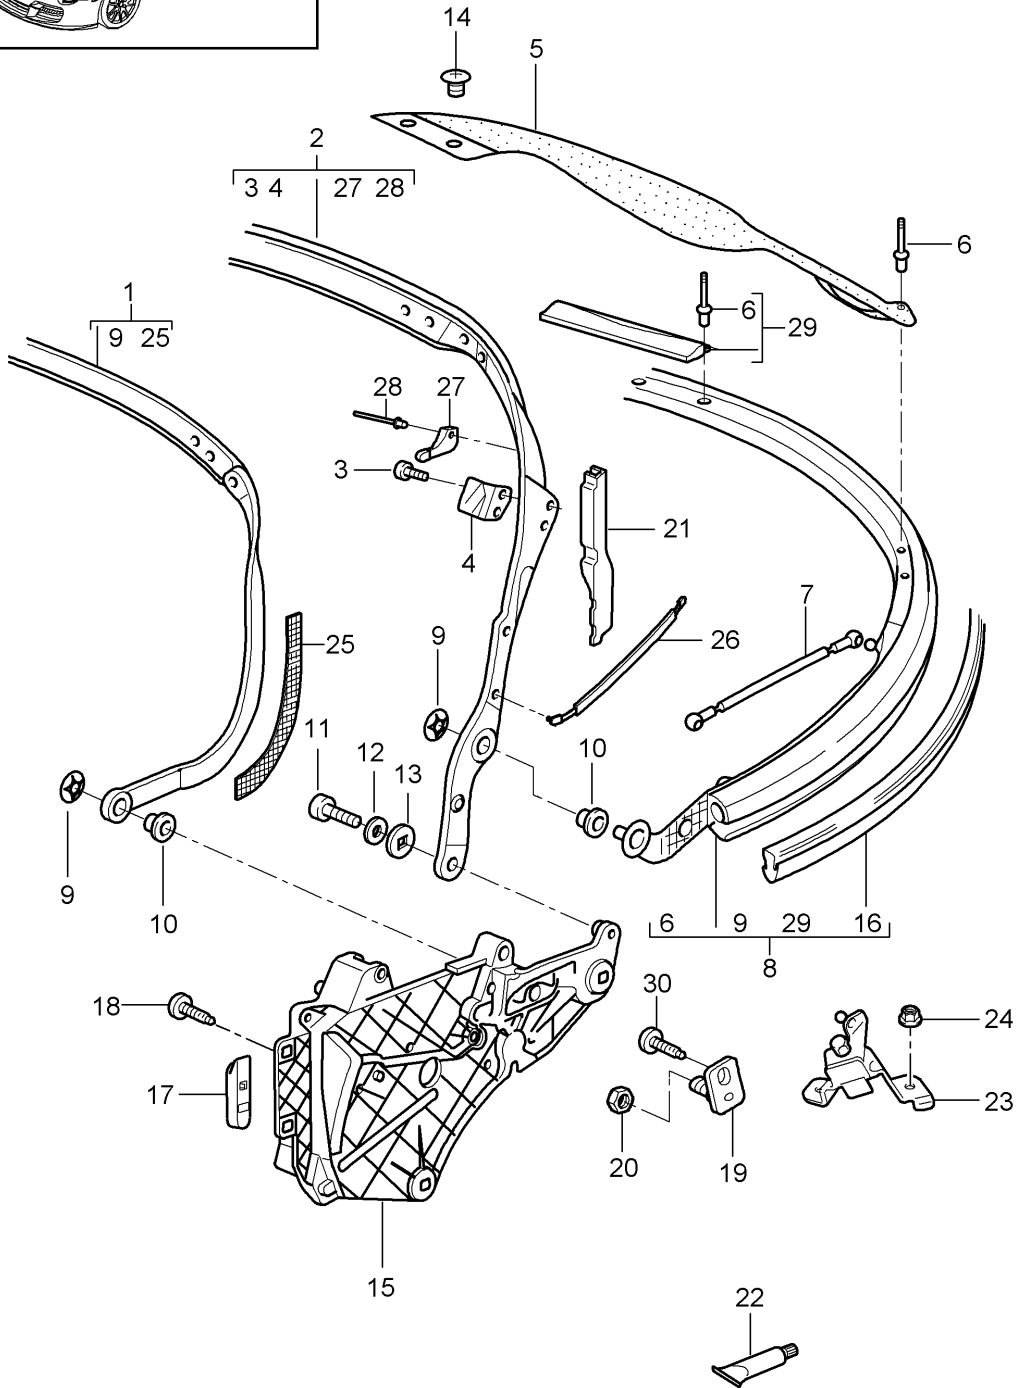

Model: 997T07

Model life 2007>>2009