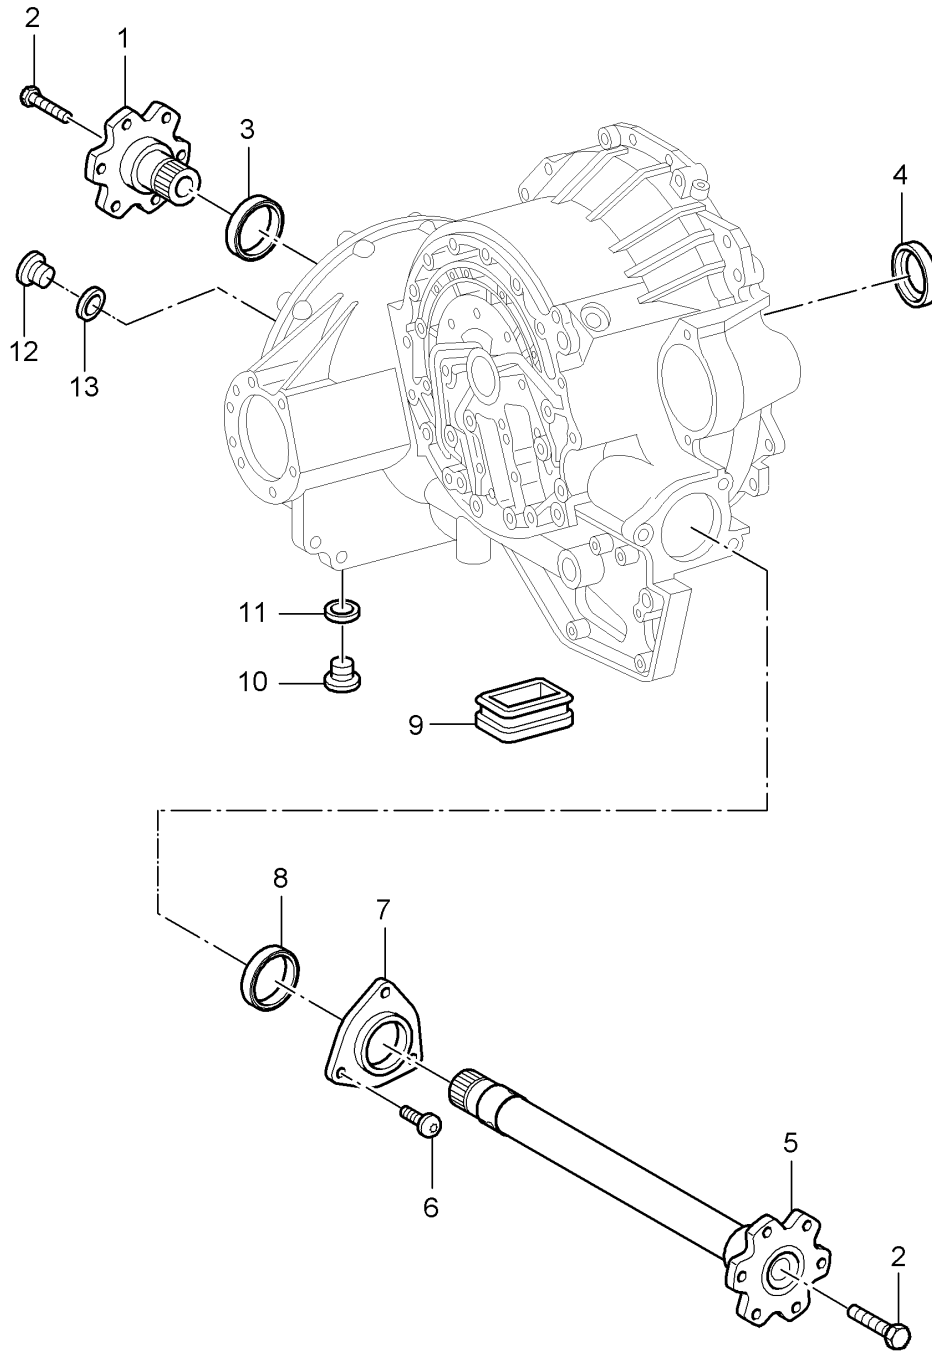

Model: 997T07

Model life 2007>>2009

Pos	Part Number	Description	Remark	Qty	Model
		Tiptronic All-wheel Driving mechanism gearbox mounting		1	A9750
1	722 260 006 2			1	
2	999 073 095 09	fillister hd. bolt M 8 X 30 Discontinued part		4	
2	999 073 095 01	fillister hd. bolt M 8 X 30		4	
3	168 997 004 5	O-ring 28 X 3		1	
4	722 270 022 0	flange		1	
5	140 990 115 0	Collar nut M 26 X 1,5		1	
6	022 997 944 7	Shaft oil seal		1	

Model: 997T07

Model life 2007>>2009