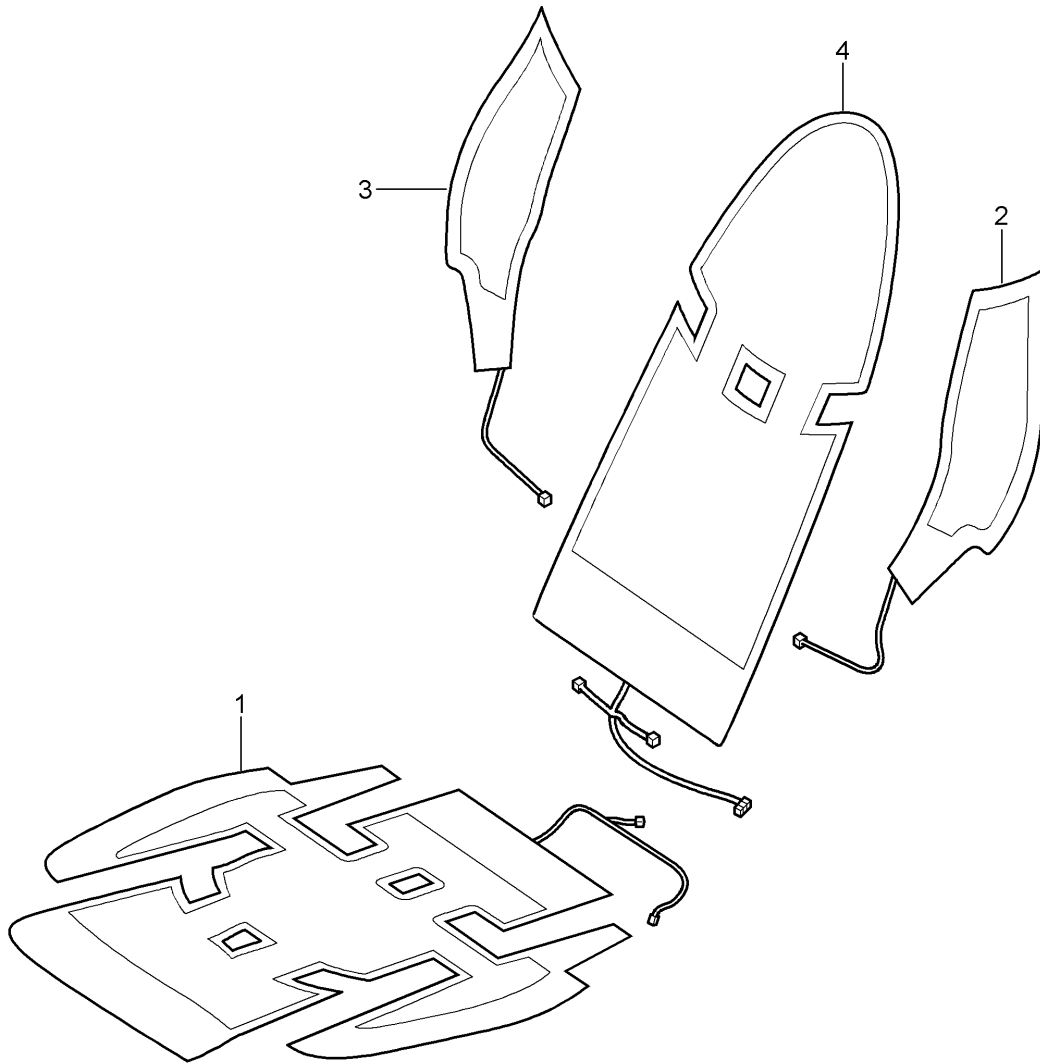

Model: 997T07

Model life 2007>>2009

Model: 997T07

Model life 2007>>2009

Pos	Part Number	Description	Remark	Qty	Model
1	997 653 105 03	heater sports seat Front seat Heating element Seat cushion	left a. right	2	PR:375,376, 377,378,342
2	997 653 109 01	sports seat Heating element Backrest side bolster	left	1	PR:375,376, 377,378,342
3	997 653 110 01	sports seat Heating element Backrest side bolster	right	1	PR:375,376, 377,378,342
4	997 653 107 00	sports seat Heating element Backrest cushion	left a. right	2	PR:342