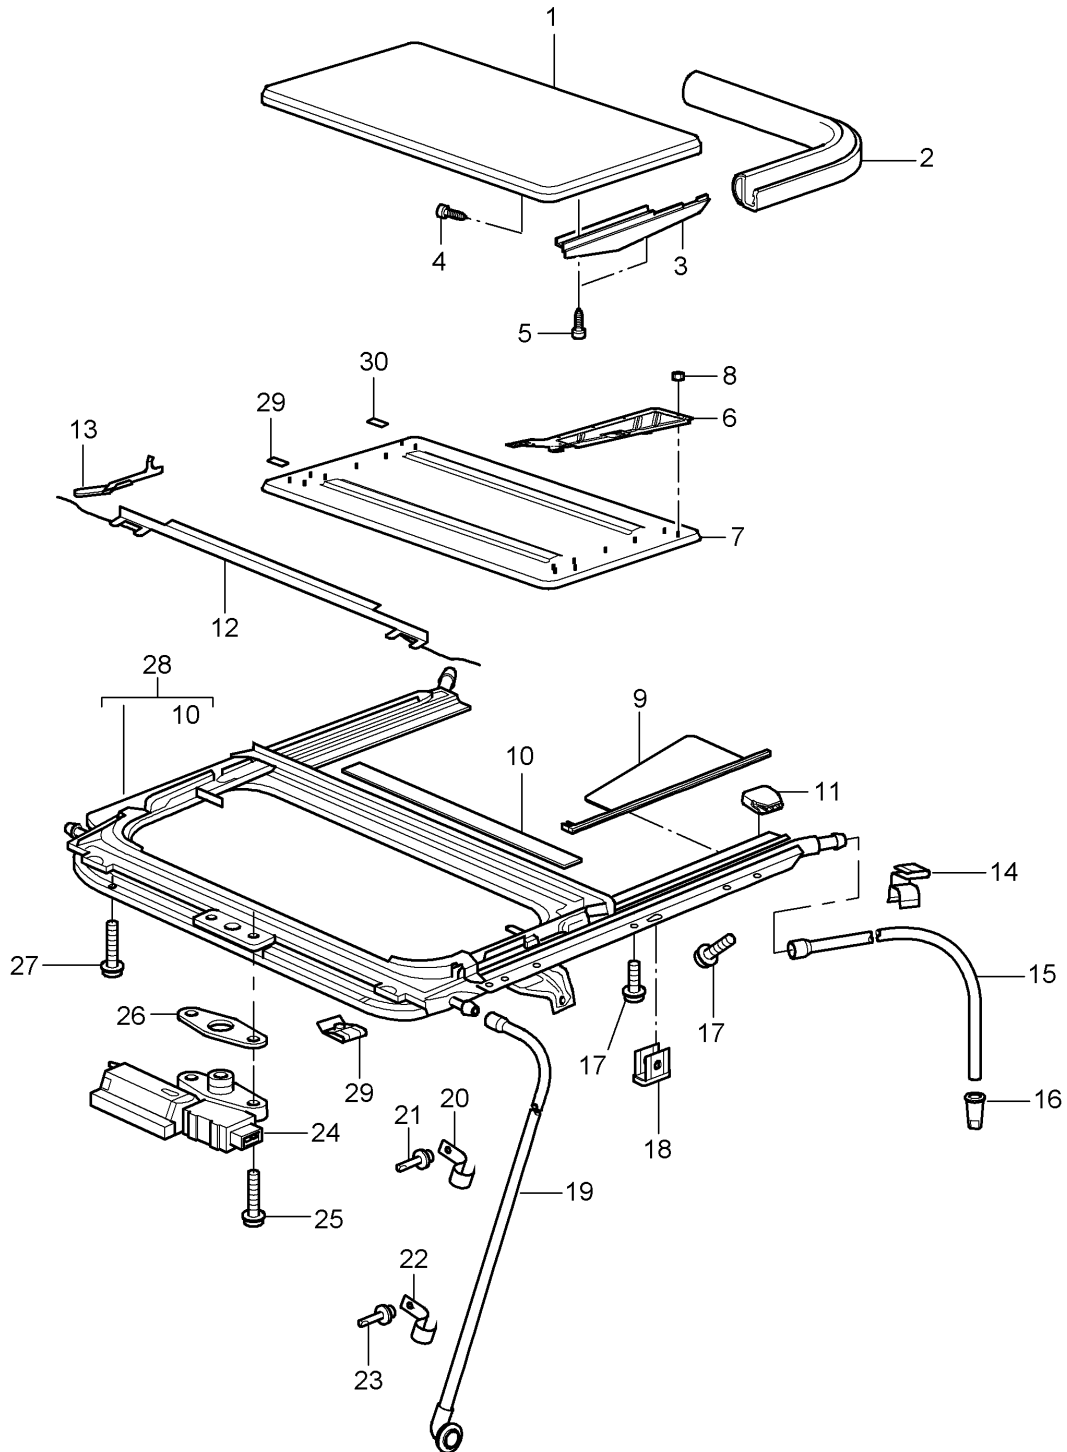

Model: 997T07

Model life 2007>>2009

Model: 997T07

Model life 2007>>2009

Pos	Part Number	Description	Remark	Qty	Model
		Sunroof			PR:650
1	996 564 941 01	Cover		1	
	996 564 941 01 GRV	primed			
2	997 564 211 00	Seal		1	
3	996 564 181 00	Trim	left	1	
	996 564 181 00 01C	Black			
(3)	996 564 182 00	Trim	right	1	
	996 564 182 00 01C	Black			
4	996 564 245 00	Bolt with washer		4	
5	900 143 189 09	panel screw		4	
6	996 564 321 01	Guide plate	left	1	
(6)	996 564 322 01	Guide plate	right	1	
7	997 564 021 00	Roofliner		1	
		Alcantara			
	997 564 021 00 A14	Black			
	997 564 021 00 B14	Stone grey			
	997 564 021 00 G14	Metropole blue			
	997 564 021 00 T44	Sand beige			
	997 564 021 00 J44	Palm green			
(7)	996 564 983 00	Roofliner		1	
		Leather			
	996 564 983 00 A11	Black			
	996 564 983 00 5X6	Stone grey			
	996 564 983 00 8G2	Sand beige			
	996 564 983 00 3S9	sea blue			
	996 564 983 00 4P2	Palm green			
	996 564 983 00 9S5	Terracotta			
	996 564 983 00 D12	Dark grey/natural			
	996 564 983 00 T12	Natural brown			
	996 564 983 00 9V6	Cocoa			
	996 564 983 00 N12	Carrera Red			
8	900 076 084 07	Nut		16	
9	996 564 241 00	Interior lining	left	1	
(9)	996 564 242 00	Interior lining	right	1	
10	997 564 671 00	Edge protection		11	
11	997 555 823 00	Bracket		2	
12	997 564 161 00	wind deflector		1	
13	996 564 522 01	Toggle catch	right	1	
(13)	996 564 521 01	Toggle catch	left	1	
14	999 507 631 02	Cable holder		4	
15	996 564 205 01	Water drainage hose	rear	2	
16	996 561 825 00	Water drain valve	rear	2	
17	999 073 130 02	fillister hd. bolt		6	
18	999 703 258 42	Clip		2	
19	996 564 207 00	Water drainage hose	front	2	
20	997 564 301 00	Retainer for coolant hose	upper	2	
21	999 190 184 01	Pop rivet 4,0X8,5		2	
22	997 564 303 00	Retainer for coolant hose	lower	2	
23	999 190 450 37	Pop rivet 4,0X6,3		1	
24	997 624 211 00	Driving mechanism		1	
25	999 073 135 07	countersunk bolt		1	
26	996 564 213 00	Distance piece		1	
27	999 073 366 02	fillister hd. bolt		4	
28	997 564 911 00	Frame for sliding sunroof aperture		1	
		without:			
29	997 564 903 00	Driving mechanism sound absorber piece	front	3	
30	997 564 905 00	sound absorber piece	rear	3