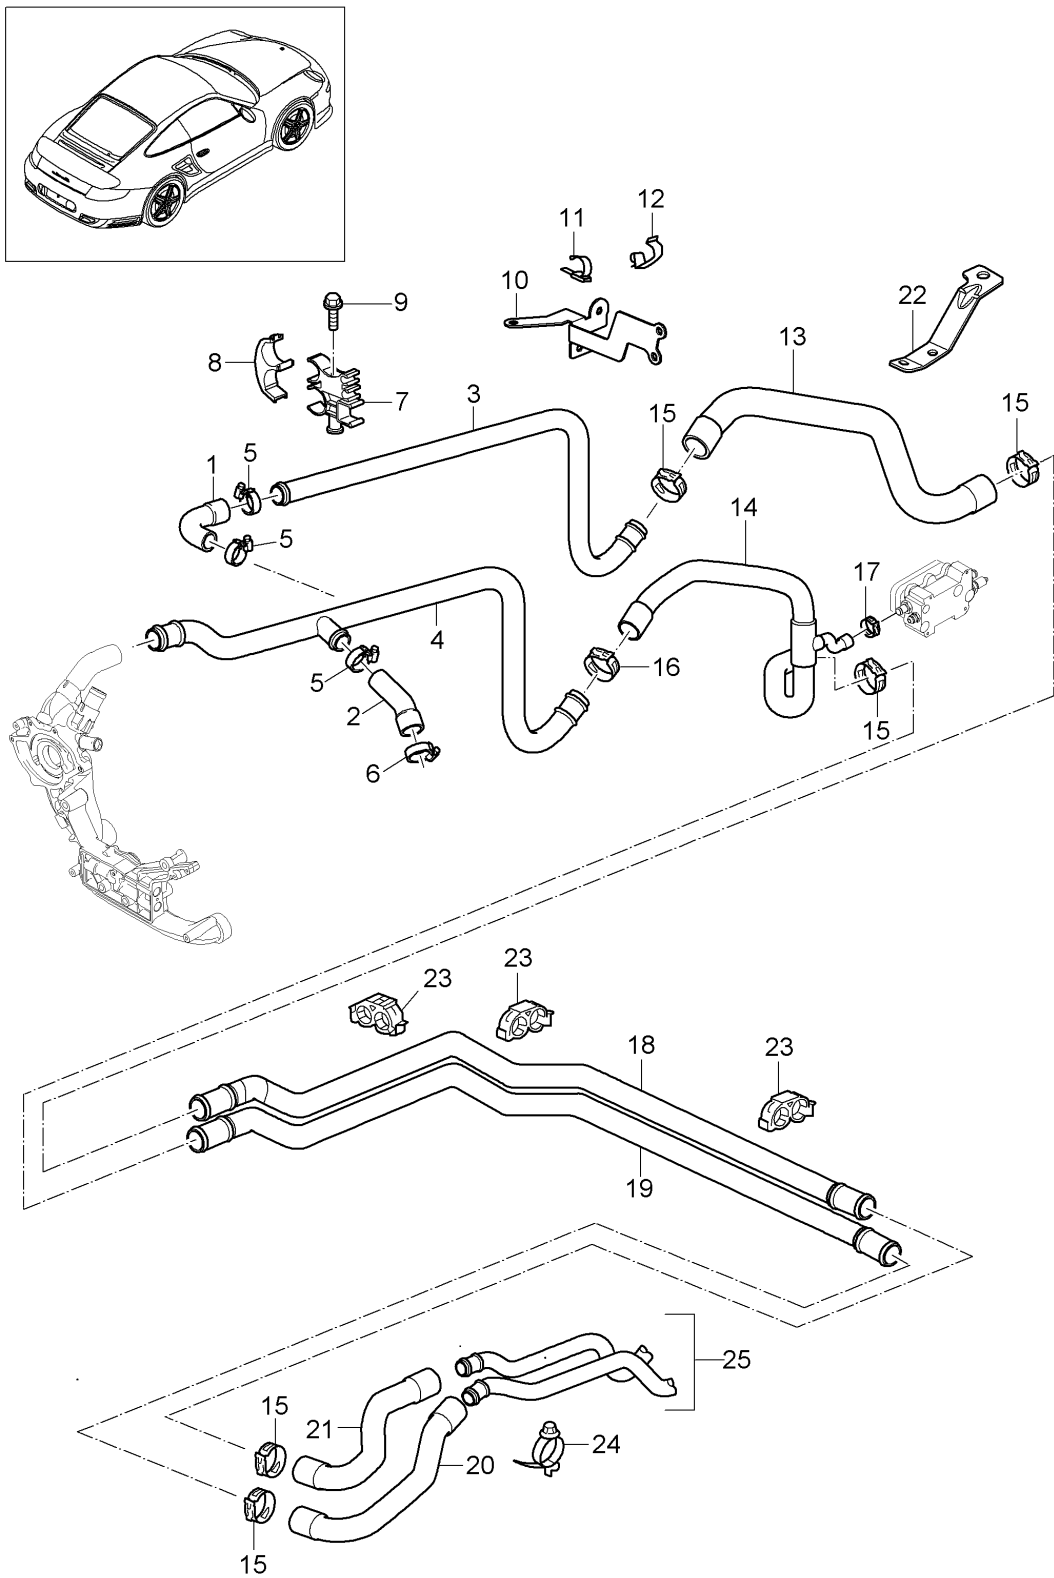

Model: 997T07

Model life 2007>>2009

Model: 997T07

Model life 2007>>2009

Pos	Part Number	Description	Remark	Qty	Model
		Lines heater GT2			9770+ PR:101
1	997 106 233 72	Hose Supply		1	
2	997 106 328 72	Water hose Return line		1	
3	997 106 252 71	Water pipe Supply		1	
4	997 106 254 71	Water pipe Return line		1	
5	999 512 552 01	Hose clamp		3	
6	999 512 346 01	20- 32/9 Hose clamp 16- 27/9		1	
7	997 106 455 71	Retainer for coolant hose		2	
8	997 106 456 71	Retaining bar		2	
9	900 385 111 01	Torx screw M 6 X 55		2	
10	997 106 450 71	Bracket		1	
11	999 651 300 40	Hose bracket 25,0 - 30,0		1	
12	999 507 728 40	Bracket 18,0 - 19,0		1	
13	997 106 434 90	Water hose Supply		1	
14	996 106 422 75	Return hose Discontinued part		1	
(14)	996 106 422 78	Return hose		1	
15	999 512 658 09	Hose clamp B27 X 12		7	
16	999 512 662 09	Hose clamp B32 X 12		1	
17	999 512 656 09	Hose clamp B25 X 12		1	
18	996 106 312 72	Water pipe Supply		1	
19	996 106 322 72	Water pipe Return line		1	
20	996 106 212 74	Hose Supply Discontinued part		1	
20	996 106 212 75	Hose Supply		1	
21	996 106 222 74	Return hose Discontinued part		1	
21	996 106 222 75	Return hose		1	
22	996 106 526 90	Bracket		1	
23	999 507 700 41	Hose bracket		3	
24	999 513 023 40	Cable ties 15 - 40		2	
25		Water pipe heater see illustration:	813-000