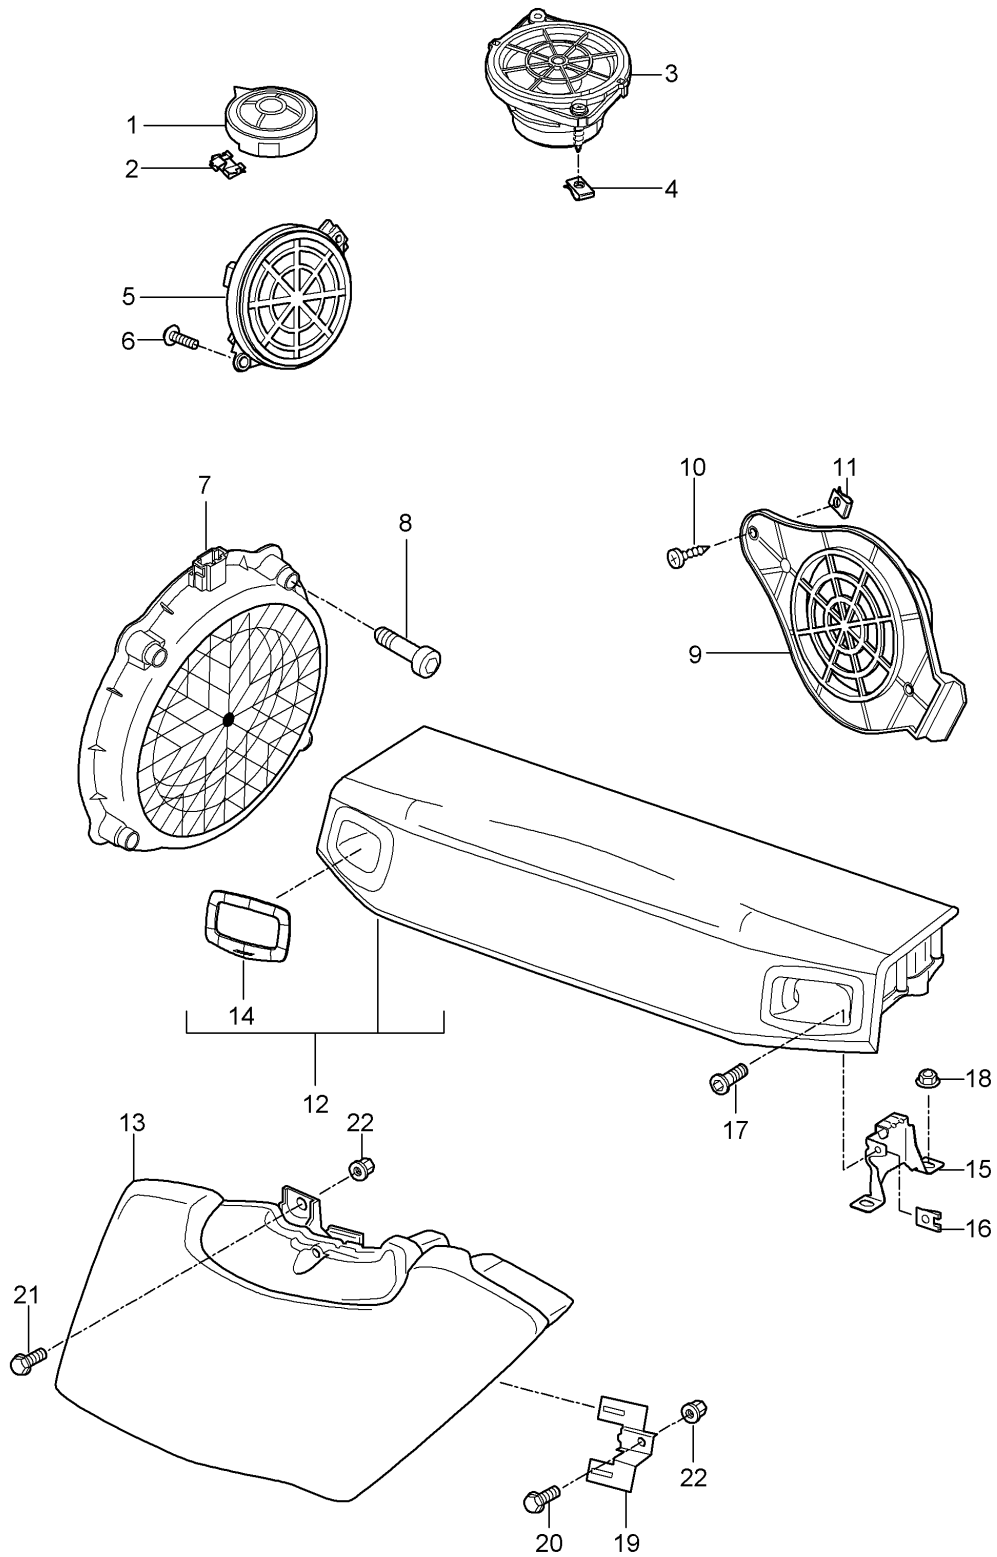

Model: 997T07

Model life 2007>>2009