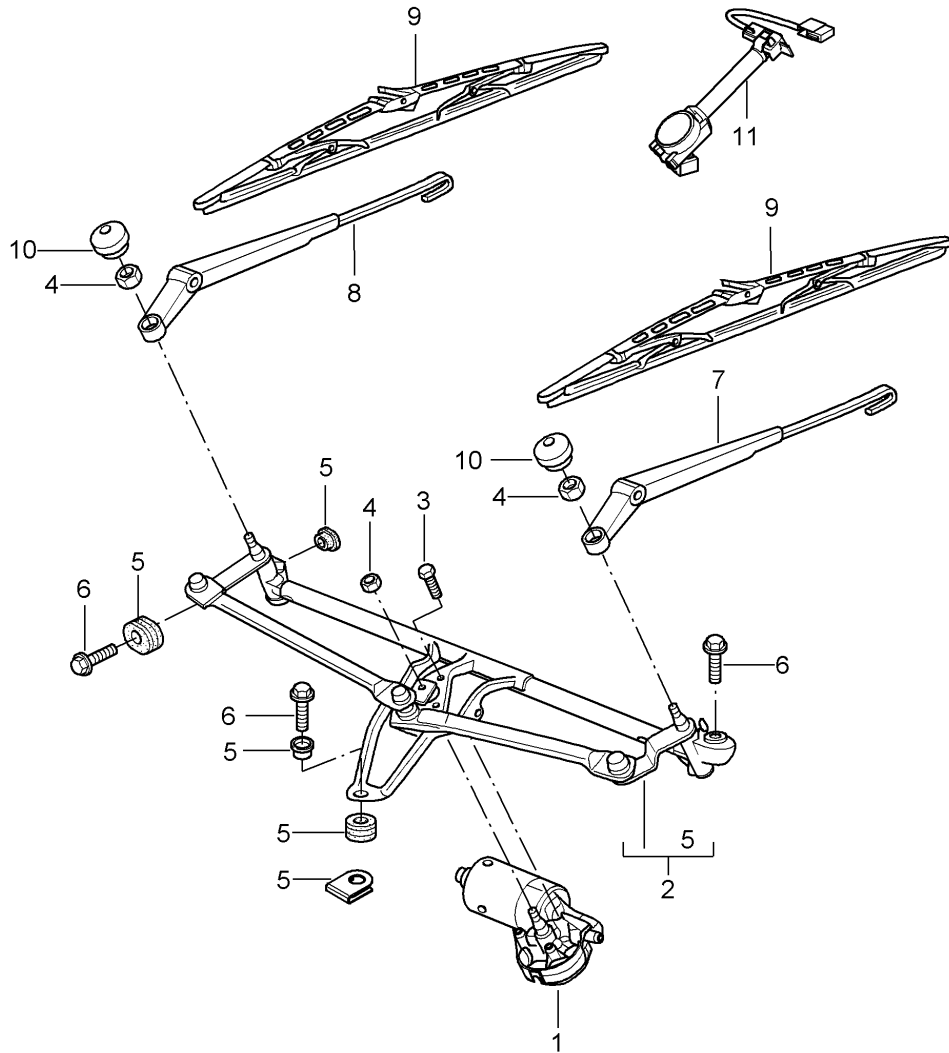

Model: 997T07

Model life 2007>>2009

Pos	Part Number	Description	Remark	Qty	Model
10	997 552 997 00 N12 999 919 136 01	Carrera Red fillister hd. bolt 3,5 X 18		3	
11	997 610 206 00	Cable guide		1	

Model: 997T07

Model life 2007>>2009