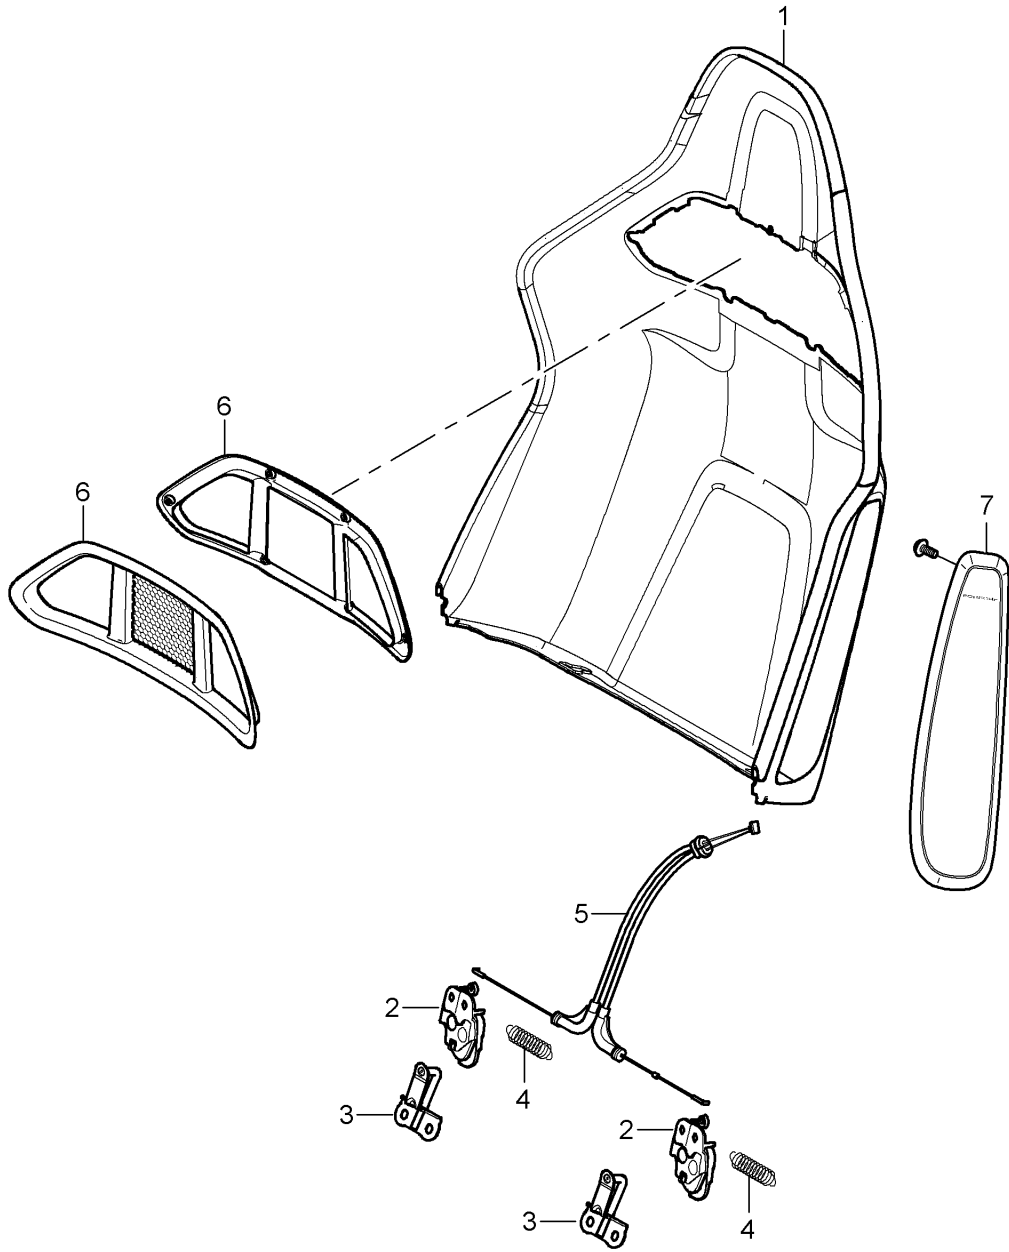

Model: 997T07

Model life 2007>>2009

Pos	Part Number	Description	Remark	Qty	Model
1	997 653 105 02	heater Front seat Comfort seat Heating element Seat cushion Standard seat Comfort seat	left a. right	2	PR:437,438
2	997 653 109 00	Heating element Backrest side bolster Standard seat Comfort seat	left	1	PR:437,438
3	997 653 110 00	Heating element Backrest side bolster Standard seat Comfort seat	right	1	PR:437,438
4	997 653 107 00	Heating element Backrest cushion	left a. right	2	PR:437,438

Model: 997T07

Model life 2007>>2009