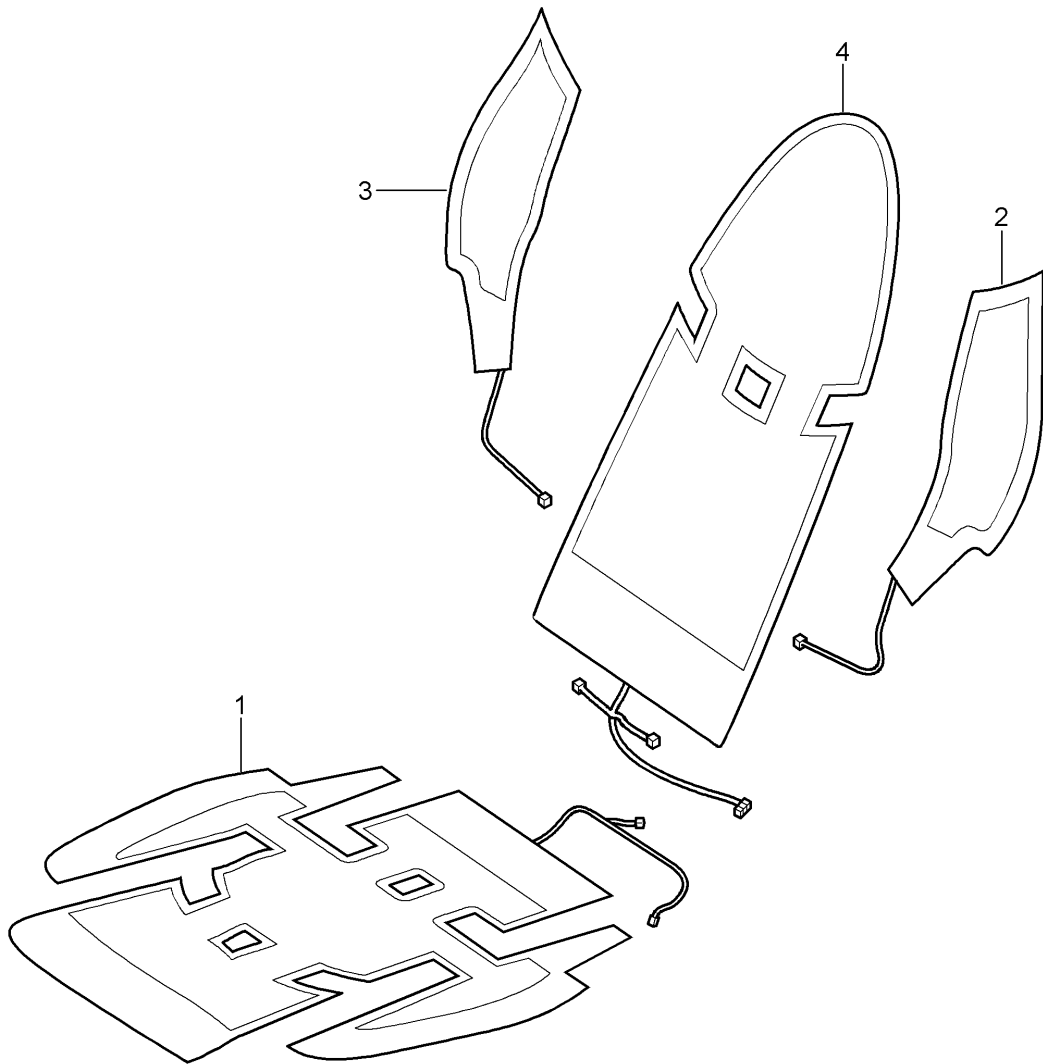

Model: 997T07

Model life 2007>>2009

Model: 997T07

Model life 2007>>2009

Pos	Part Number	Description	Remark	Qty	Model
1	997 653 105 02	heater Front seat Comfort seat Heating element Seat cushion Standard seat Comfort seat	left a. right	2	PR:437,438
2	997 653 109 00	Heating element Backrest side bolster Standard seat Comfort seat	left	1	PR:437,438
3	997 653 110 00	Heating element Backrest side bolster Standard seat Comfort seat	right	1	PR:437,438
4	997 653 107 00	Heating element Backrest cushion	left a. right	2	PR:437,438