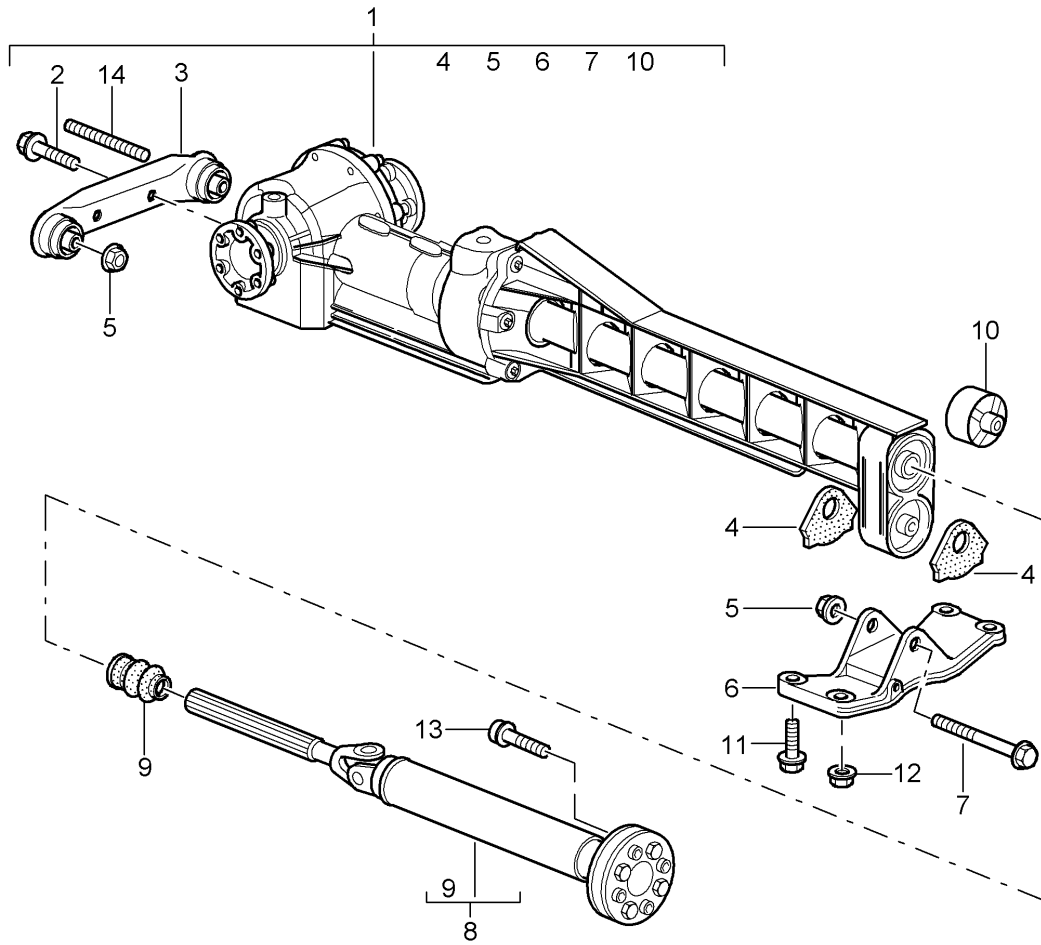

Model: 997T07

Model life 2007>>2009

Pos	Part Number	Description	Remark	Qty	Model
5	999 059 066 02	50 X 90 X 20 Taper roller bearing		1	
6	997 332 209 51	50 X 80 X 20 Drive flange Discontinued part		2	
(6)	997 332 209 52	Drive flange		2	
7	999 217 027 01	Hexagon bolt M 10 X 85		2	
8	999 113 356 40	Shaft oil seal 48 X 68 X 10		2	

Model: 997T07

Model life 2007>>2009