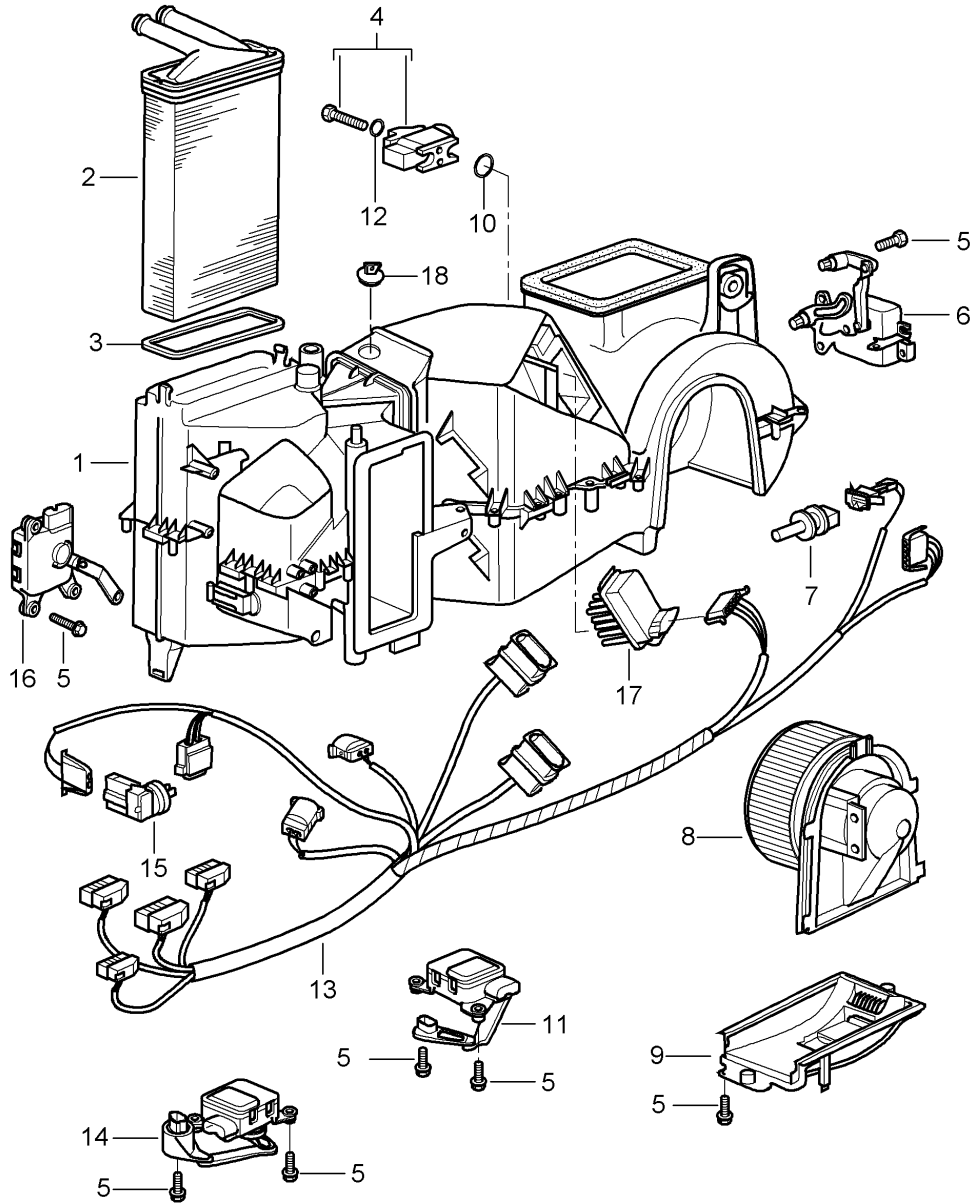

Model: 997T07

Model life 2007>>2009

Model: 997T07 Model life 2007>>2009

Pos	Part Number	Description	Remark	Qty	Model
1	996 573 901 01	Air conditioner Individual parts Air conditioner without: heat exchanger with: evaporator	rhd	1	PR:099,573
1	997 573 901 04	Air conditioner without: heat exchanger with: evaporator	lhd	1	PR:098,573
2	997 572 129 00	heat exchanger		1	
3	996 572 913 00	Seal		1	
4	996 573 929 01	Expansion valve		1	
5	900 143 102 02	Bolt with washer		X	
6	996 573 915 00	actuator motor for fresh air flap	lhd	1	PR:098,573
		fresh air flap Identification: >> >>		1 1 1	
(6)	996 573 915 01	actuator motor for fresh air flap Identification: >> >> Black	rhd	1	PR:099,573
7	955 572 304 10	Temperature sensor		1	
8	996 624 107 01	Fan	lhd	1	PR:098
(8)	996 624 108 01	Fan	rhd	1	PR:099
9	996 573 905 00	Cover		1	
10	999 707 596 40	O-ring 14x1,82		1	
11	996 573 919 02	Servomotor Temperature valve Identification: >> >> pink	lhd	1	PR:098
(11)	996 573 919 03	Servomotor Temperature valve Identification: >> >> pink	rhd	1	PR:099
12	999 707 534 41	O-ring 17x2,00		1	
13	997 612 655 02	Wire set D >> - MJ 2008	lhd	1	PR:098,573
13	997 612 655 26	Wire set D - MJ 2009>>	lhd	1	PR:098,573
(13)	997 612 656 02	Wire set D >> - MJ 2007	rhd	1	PR:099,573
(13)	997 612 656 04	Wire set D - MJ 2008>>	rhd	1	PR:099,573
(13)	987 612 655 00	Wire set D >> - MJ 2007	lhd	1	PR:098,572
(13)	987 612 655 02	Wire set D - MJ 2008>>	lhd	1	PR:098,572
(13)	987 612 656 01	Wire set D >> - MJ 2007	rhd	1	PR:099,572
(13)	987 612 656 03	Wire set D - MJ 2008>>	rhd	1	PR:099,572
-	997 612 664 00	Wire set interference suppression coil		1	PR:676
14	996 573 921 02	Servomotor for defroster flap Identification: >> >>	lhd	1	PR:098