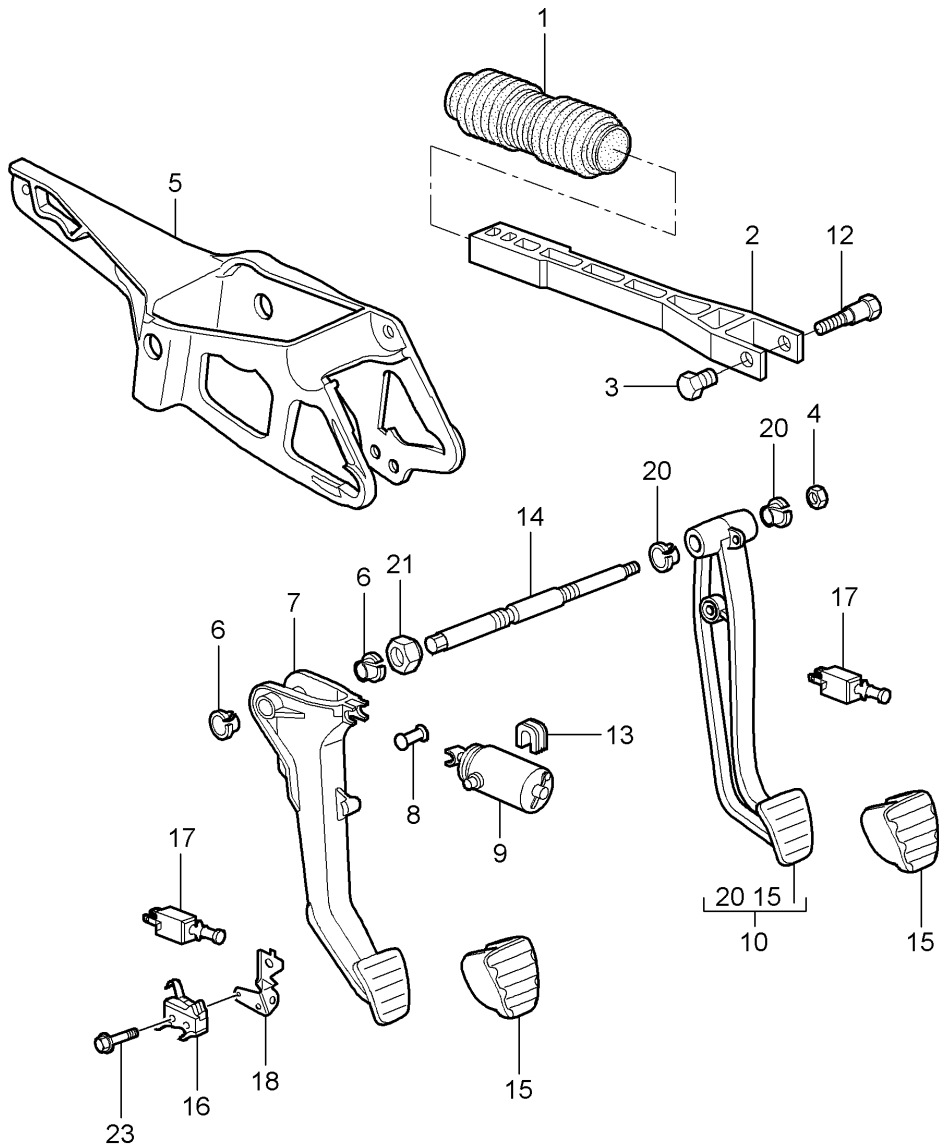

Model: 997T07

Model life 2007>>2009

Model: 997T07

Model life 2007>>2009

Pos	Part Number	Description	Remark	Qty	Model
-	000 043 206 17	Pedals universal low temperat. grease 1 tube		X	
1		Bellows see illustration:	604-000	1	
2	996 423 165 05	push rod		1	
3	996 423 307 00	Sleeve		1	
4	999 084 457 01	Hexagon nut M 8		3	
5	997 423 571 02	Console for Servo spring bush		1	PR:480
6	997 423 399 01	Clutch pedal switch		2	PR:480
7	997 423 139 01	Pin		1	PR:480
(8)	996 423 315 06	Pin		1	PR:480
-	999 166 022 02	Kl-lock for Pin		1	PR:480
9	997 423 081 52	Servo spring		1	TURBO
(9)	997 423 081 06	Servo spring		1	GT2
10	997 423 091 04	brake pedal	lhd	1	PR:480,098
(10)	997 423 092 04	brake pedal	rhd	1	PR:480,099
(10)	997 423 093 04	brake pedal	lhd	1	TURBO PR:098,249
10	997 423 094 04	brake pedal	rhd	1	TURBO PR:099,249
12	996 423 308 00	Pin		1	
13	997 423 581 00	bearing shell		1	
14	997 423 281 00	axle	lhd	1	PR:480,098
(14)	997 423 284 00	axle	rhd	1	PR:480,099
(14)	996 423 283 05	axle	lhd	1	TURBO PR:098,249
(14)	996 423 286 05	axle	rhd	1	TURBO PR:099,249
-	996 423 277 00	Bearing sleeve brake pedal	rhd	1	PR:099
15	997 423 910 00	pad for brake and clutch pedals		2	PR:480
(15)	997 423 912 00	Cap for foot brake pedal		1	TURBO PR:249
16	997 613 109 00	Switch		1	PR:480
(17)	996 613 113 01	Switch brake pedal		2	
(17)	996 613 114 01	Switch for clutch pedal Clutch pedal switch		1	
18	997 423 541 00	Bracket		1	
20	997 423 401 00	bush	lhd	2	PR:098
(20)	997 423 402 00	bush	rhd	2	PR:099
21	997 423 275 01	sealing plug		1	
22	900 378 273 09	Hexagon bolt M 6 X 18 Discontinued part		1	
(22)	900 378 273 01	Hexagon bolt M 6 x 18		1	
23	900 146 159 02	flat round head bolt M 3 X 20 Discontinued part		1	
23	999 073 480 01	Bolt with washer M 3 X 20		1	
24	997 423 695 00	Rubber stop		1	
25	997 423 697 00	Rubber stop		1