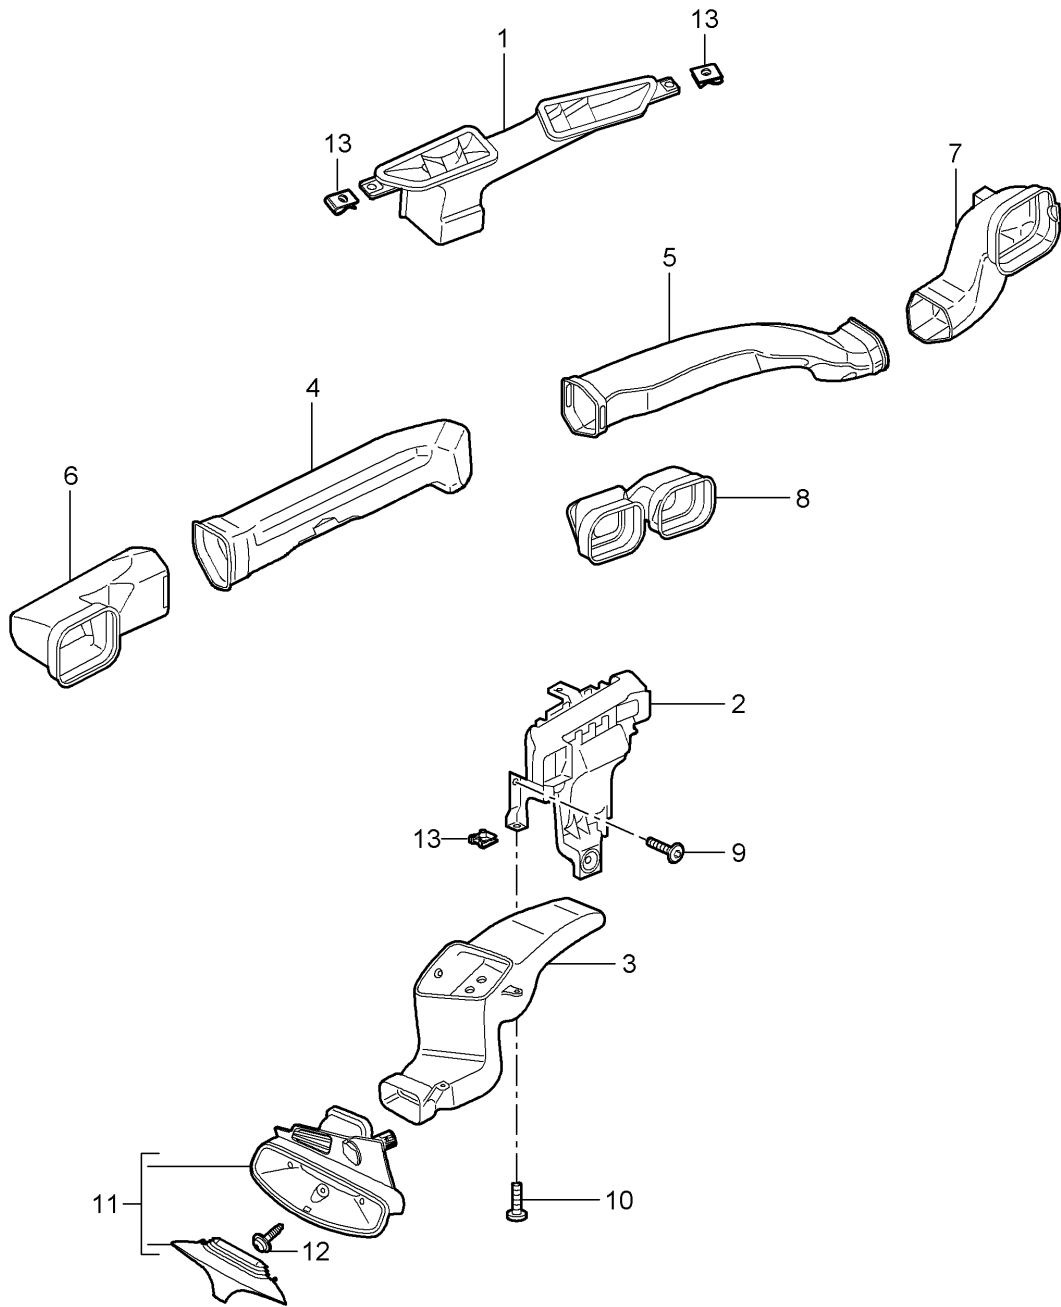

Model: 997T07

Model life 2007>>2009

Pos	Part Number	Description	Remark	Qty	Model
		Heating system 1			
		Feed line			
		return line			
1	996 572 583 04	Heating hose	lhd	1	PR:098
(1)	996 572 583 05	Heating hose	rhd	1	PR:099
2	996 572 585 04	Heating hose	lhd	1	PR:098
(2)	996 572 585 05	Heating hose	rhd	1	PR:099
3	999 512 656 09	Hose clamp B25 X 12		2	
4	999 512 346 01	Hose clamp A16-27/9		2	
5	996 572 263 02	Seal	lhd	1	PR:098
(5)	996 572 263 03	Seal	rhd	1	PR:099
6	997 572 681 00	Heater pipeline Supply		1	
7	997 572 683 00	Discontinued part Heater pipeline Return line Discontinued part		1	
8	996 572 785 00	Distance piece		X	
9	999 511 230 40	Cable holder		4	
-	999 511 232 41	Rubber bush 19/19		4	
10	996 572 765 02	Grommet		1	

Model: 997T07

Model life 2007>>2009