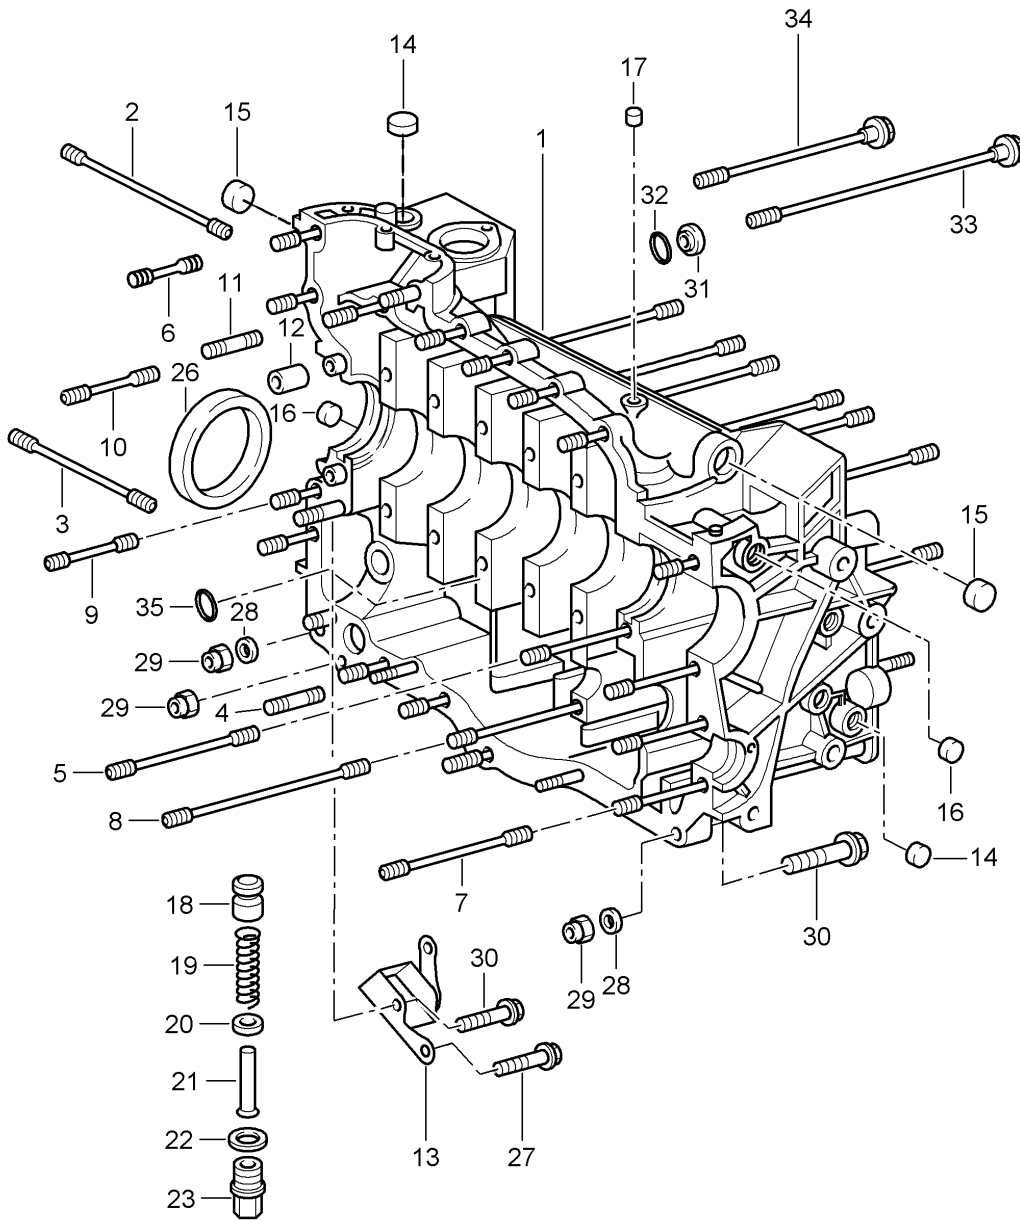

Model: 997T07

Model life 2007>>2009

Model: 997T07

Model life 2007>>2009

Pos	Part Number	Description	Remark	Qty	Model
1	996 101 901 71	Crankcase housing Crankcase housing with studs	right	1	9770
2	999 062 225 02	Threaded pin BM 10 X 140 Discontinued part		1	
2	900 060 095 01	Threaded pin BM 10 X 140		1	
3	999 062 099 02	Threaded pin BM 10 X 105 Discontinued part		1	
3	900 060 096 01	Threaded pin BM 10 X 105		1	
4	999 062 007 02	Threaded pin BM 8 X 22 Discontinued part		3	
4	900 060 106 01	Threaded pin BM8FO x 22		3	
5	996 101 175 70	Threaded pin		1	
6	999 062 115 02	Threaded pin BM 8 X 32		13	
7	999 062 156 02	Threaded pin BM 8 X 78 Discontinued part		3	
7	900 060 101 01	Threaded pin BM 8 X 78		3	
8	999 062 276 02	Threaded pin BM 10 X 110		1	
9	999 062 075 02	Threaded pin BM 8 X 48		2	
10	999 062 138 02	Threaded pin BM 8 X 52 Discontinued part		1	
10	900 060 102 01	Threaded pin BM8FO x 52		1	
11	999 062 009 02	Threaded pin BM 8 X 28 Discontinued part		1	
11	900 060 105 01	Threaded pin BM 8FO X 28		1	
12	901 101 195 00	dowel sleeve		2	
13	996 101 206 71	Catch hook		1	
14	900 036 045 01	End cap A 19		2	
(14)	911 101 184 01	Sealing cap oversize 20,00 X 13		2	
15	900 036 046 02	End cap A 22		2	
(15)	911 101 185 01	Sealing cap oversize 23,00 X 9		2	
16	900 036 047 02	End cap A 13		2	
(16)	911 101 182 01	Sealing cap oversize 14,00 X 8,5		2	
17	911 101 186 00	Bungs 7,50 X 8		2	
(17)	911 101 186 01	Sealing cap oversize 8,50 X 8		2	
18	911 107 512 00	piston		1