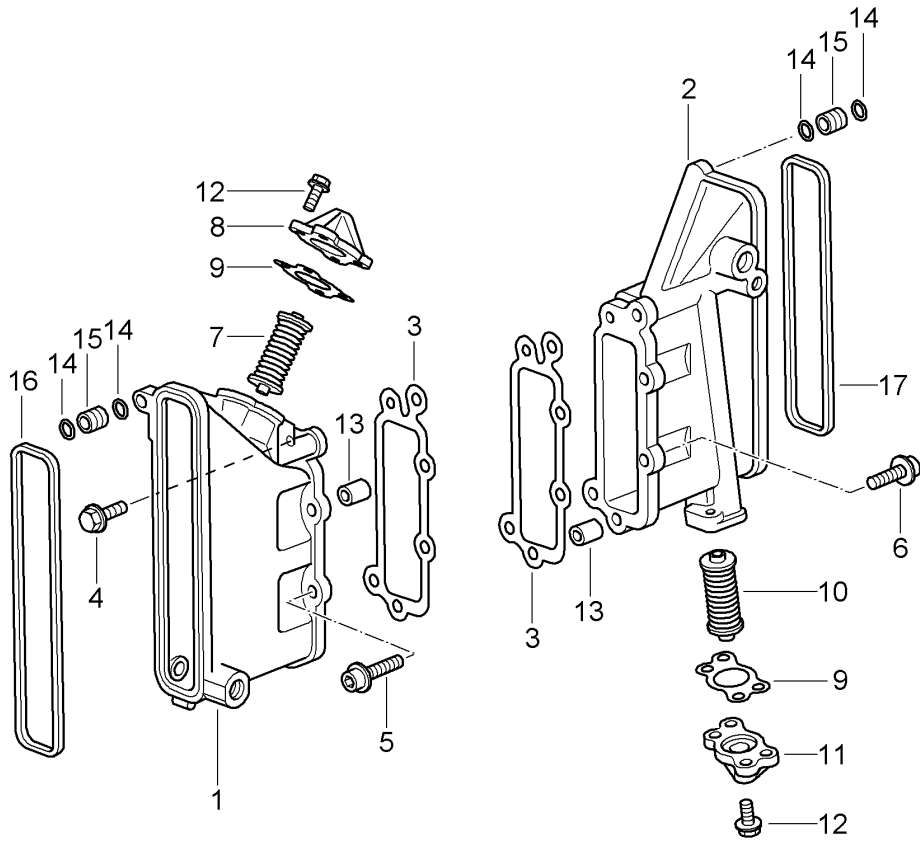

Model: 997T07

Model life 2007>>2009

Model: 997T07

Model life 2007>>2009

Pos	Part Number	Description	Remark	Qty	Model
		Chain case chain tensioner			9770
1	996 105 143 79	Chain case Discontinued part	left	1	
1	997 105 143 70	Chain case	left	1	
2	997 105 144 71	Chain case Discontinued part	right	1	
2	997 105 144 72	Chain case	right	1	
3	996 105 192 71	Seal		2	
4	900 385 098 01	Torx screw AM 8 X 25		1	
5	900 067 276 01	Bolt with washer M 8 X 35		4	
6	900 067 247 01	Bolt with washer M 8 X 30		5	
7	959 105 051 03	chain tensioner		1	
8	997 105 023 71	Cover	left	1	
9	996 105 172 70	Seal		2	
10	959 105 052 03	chain tensioner		1	
11	993 105 022 01	Cover	right	1	
12	900 385 019 01	Torx screw		4	
13	901 101 145 00	dowel sleeve		4	
14	999 707 229 40	O-ring 9,25 x 1,78		4	
15	996 105 229 90	Intermediate piece		2	
16	996 105 513 72	Seal	left	1	
17	996 105 514 72	Seal	right	1