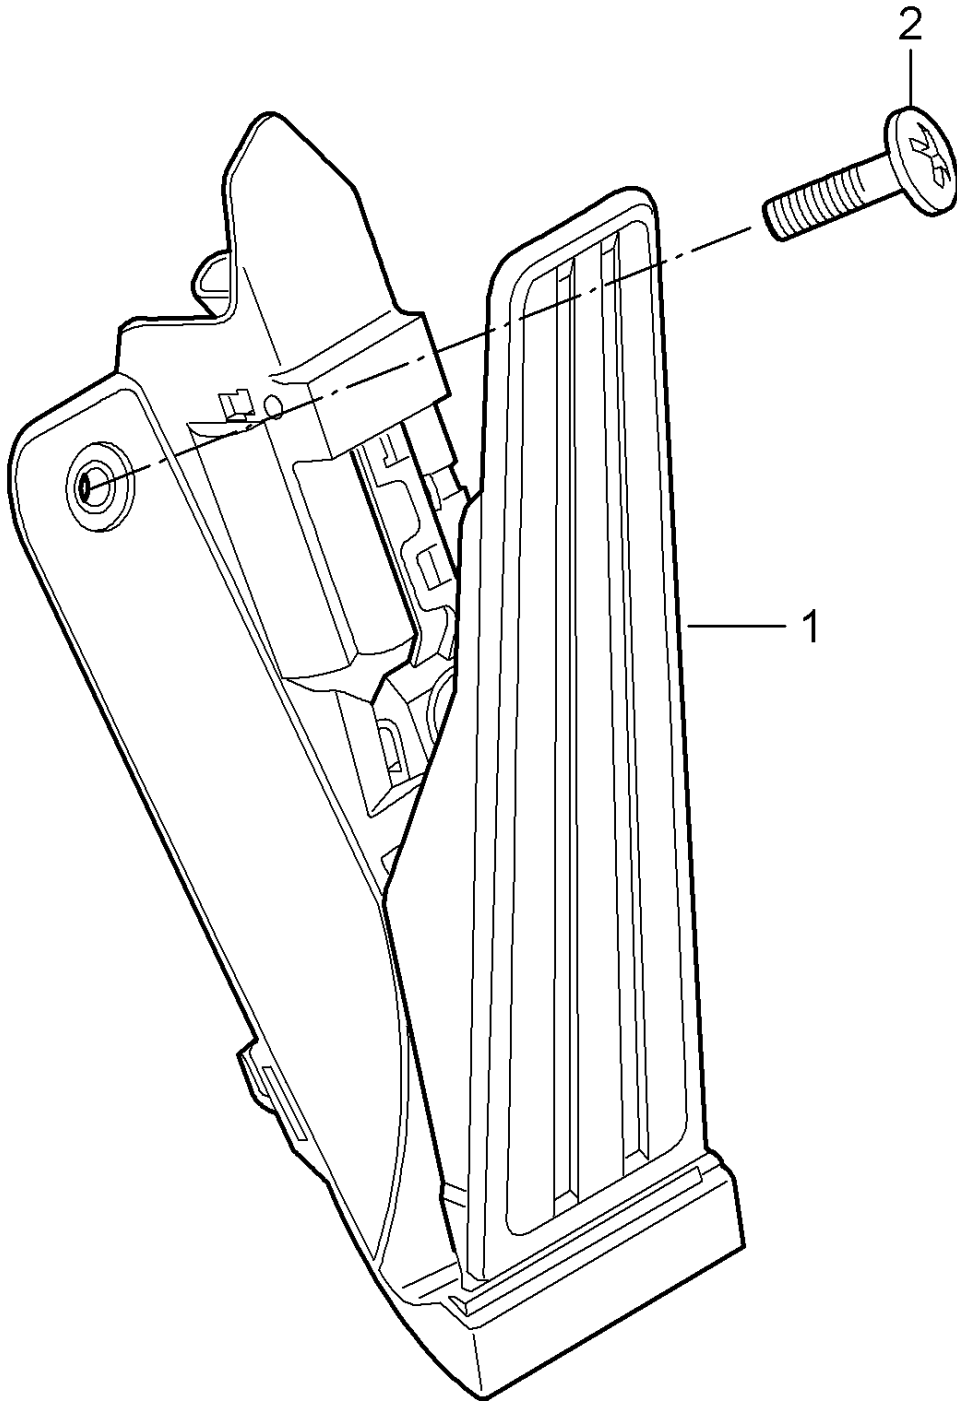

Model: 997T07

Model life 2007>>2009