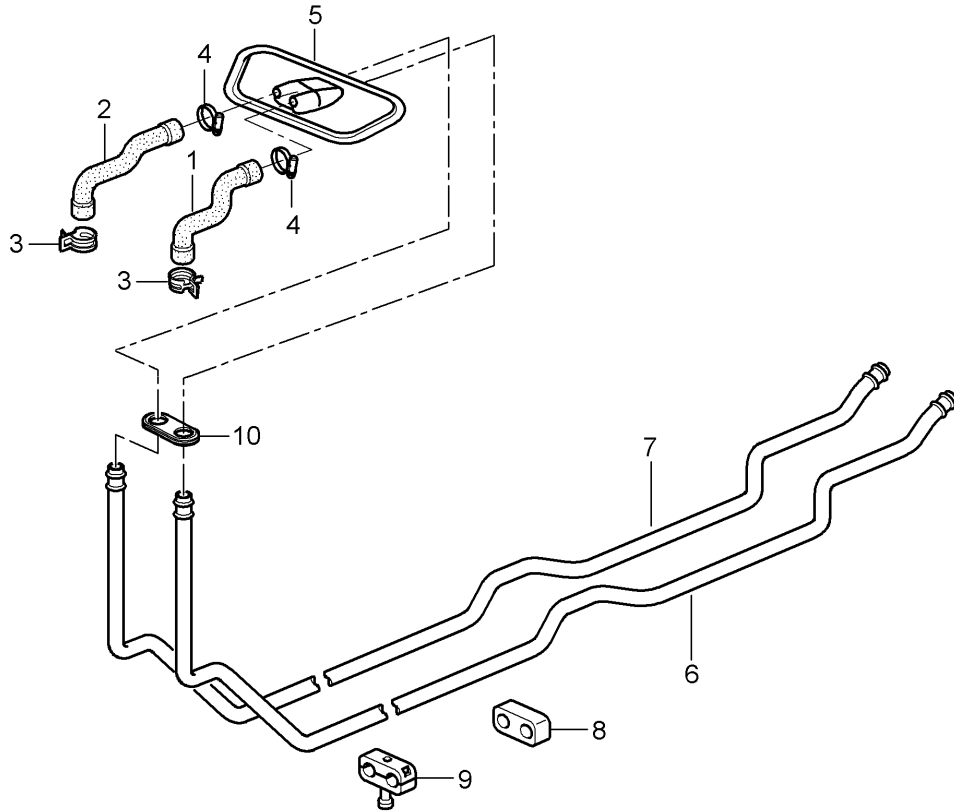

Model: 997T07

Model life 2007>>2009

Model: 997T07

Model life 2007>>2009

Pos	Part Number	Description	Remark	Qty	Model
		Heating system 1			
		Feed line			
		return line			
1	996 572 583 04	Heating hose	lhd	1	PR:098
(1)	996 572 583 05	Heating hose	rhd	1	PR:099
2	996 572 585 04	Heating hose	lhd	1	PR:098
(2)	996 572 585 05	Heating hose	rhd	1	PR:099
3	999 512 656 09	Hose clamp B25 X 12		2	
4	999 512 346 01	Hose clamp A16-27/9		2	
5	996 572 263 02	Seal	lhd	1	PR:098
(5)	996 572 263 03	Seal	rhd	1	PR:099
6	997 572 681 00	Heater pipeline Supply		1	
7	997 572 683 00	Discontinued part Heater pipeline Return line Discontinued part		1	
8	996 572 785 00	Distance piece		X	
9	999 511 230 40	Cable holder		4	
-	999 511 232 41	Rubber bush 19/19		4	
10	996 572 765 02	Grommet		1