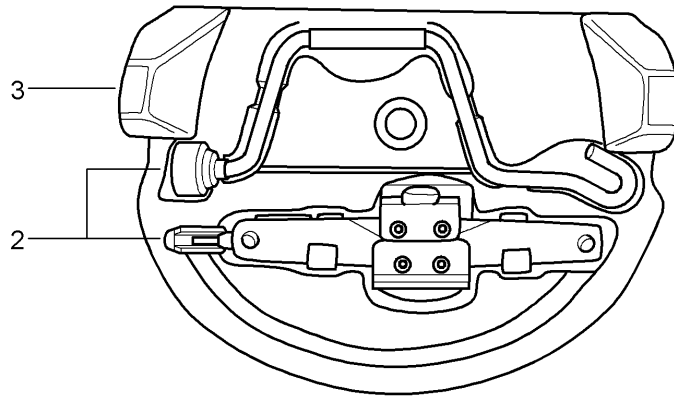

Model: 997T07

Model life 2007>>2009