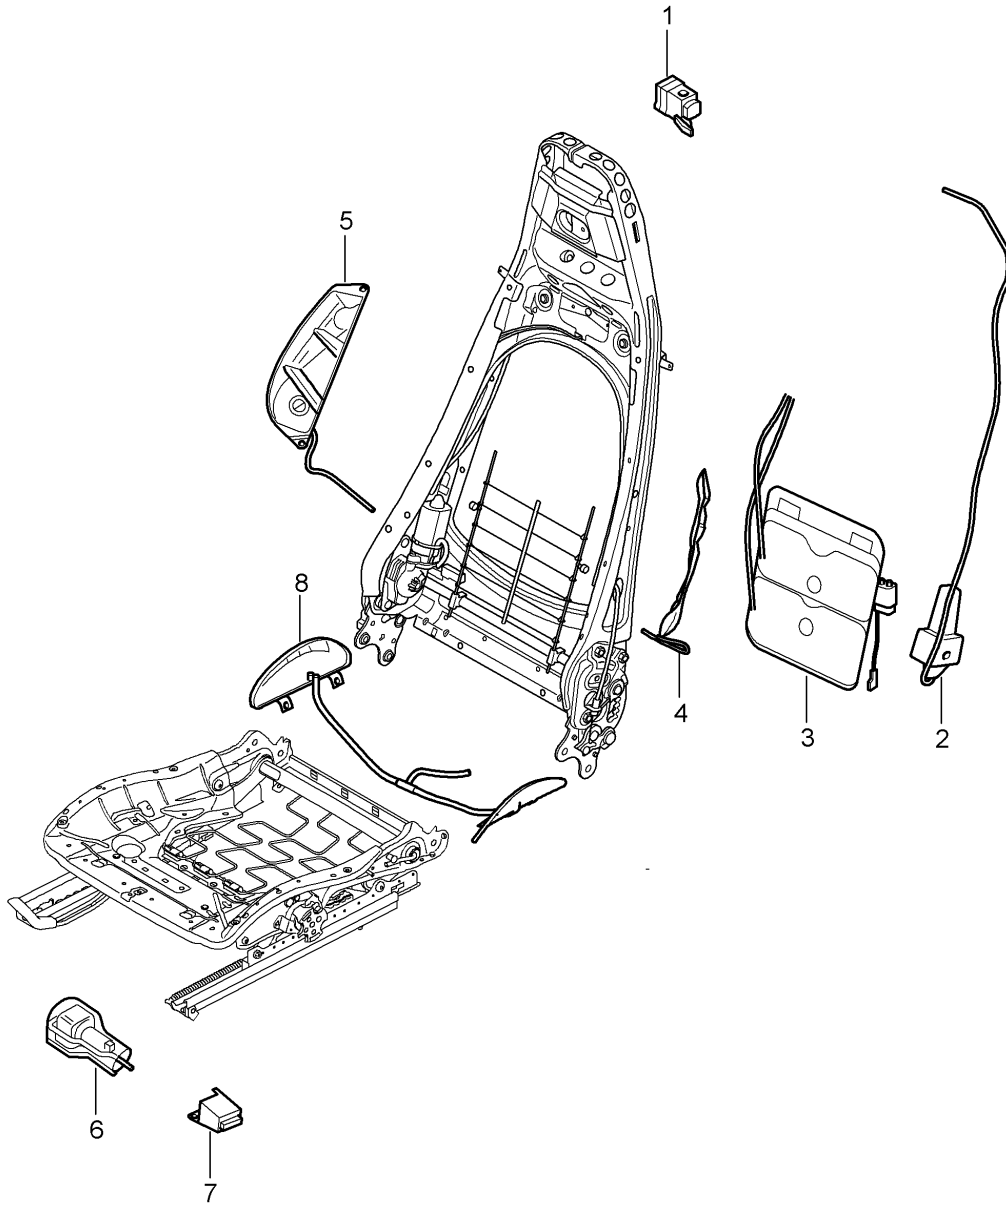

Model: 997T07

Model life 2007>>2009

Model: 997T07

Model life 2007>>2009

Pos	Part Number	Description	Remark	Qty	Model
1	997 617 726 00	Lumbar support sports seat Valve		1	PR:537,538
2	997 620 725 00	Lumbar support Compressor Lumbar		1	
3	997 521 709 01	Lumbar support backrest		1	PR:377,378, 537,538
4	997 521 711 00	container Air distributor Backrest side bolster	left	1	PR:377,378
5	997 521 712 00	container Air distributor Backrest side bolster	right	1	
6	997 620 727 00	Compressor Adjustment Seat side bolster		1	
7	997 617 727 00	Valve Adjustment Seat		1	
8	997 521 713 01	Wide container Air distributor Seat side bolster		1