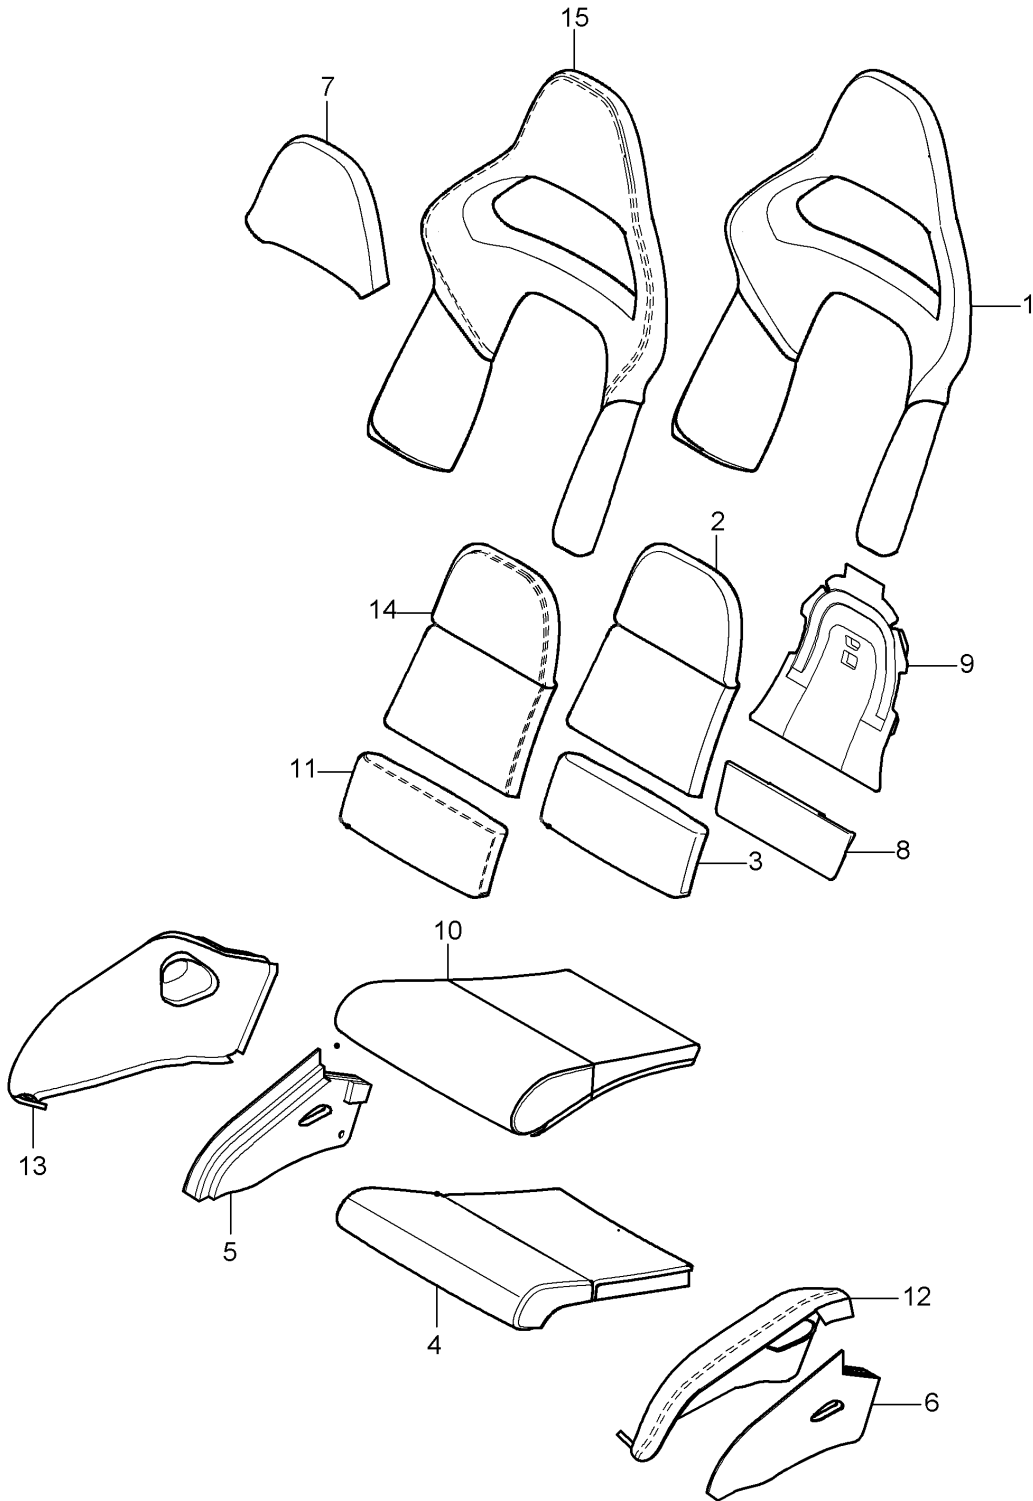

Model: 997T07

Model life 2007>>2009