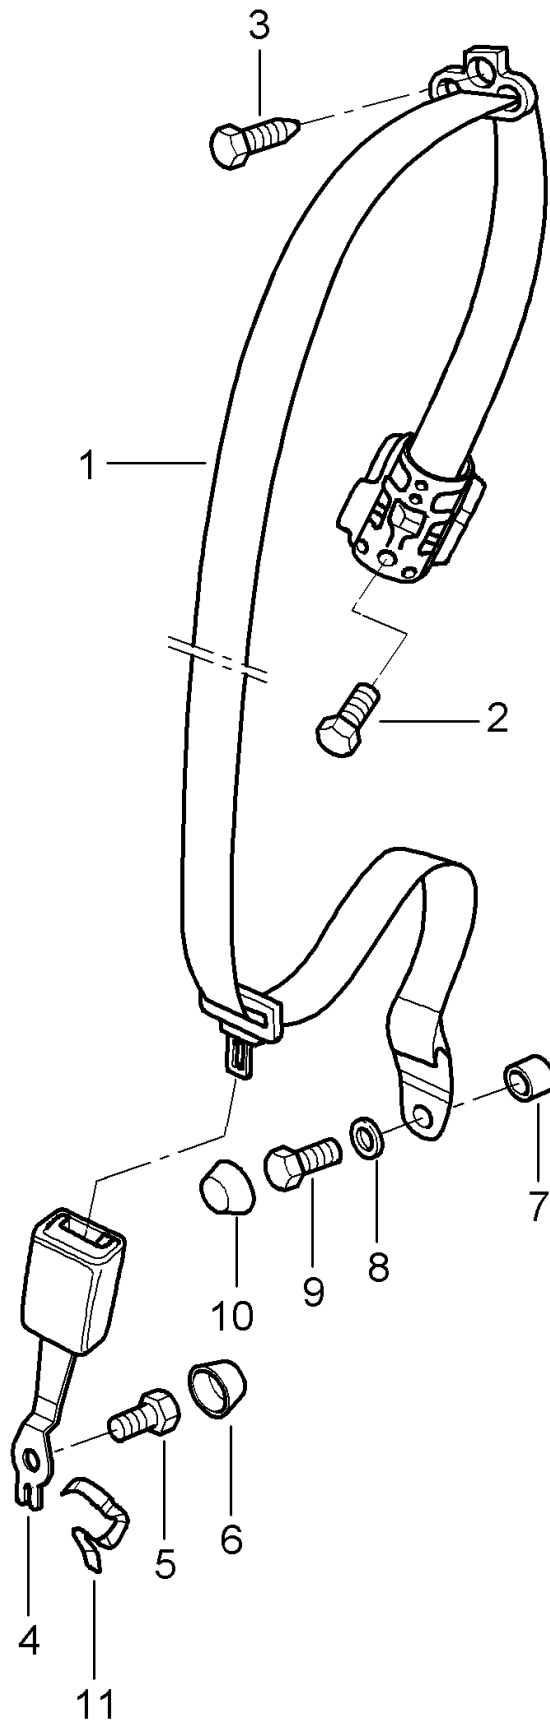

Model: 997T07

Model life 2007>>2009