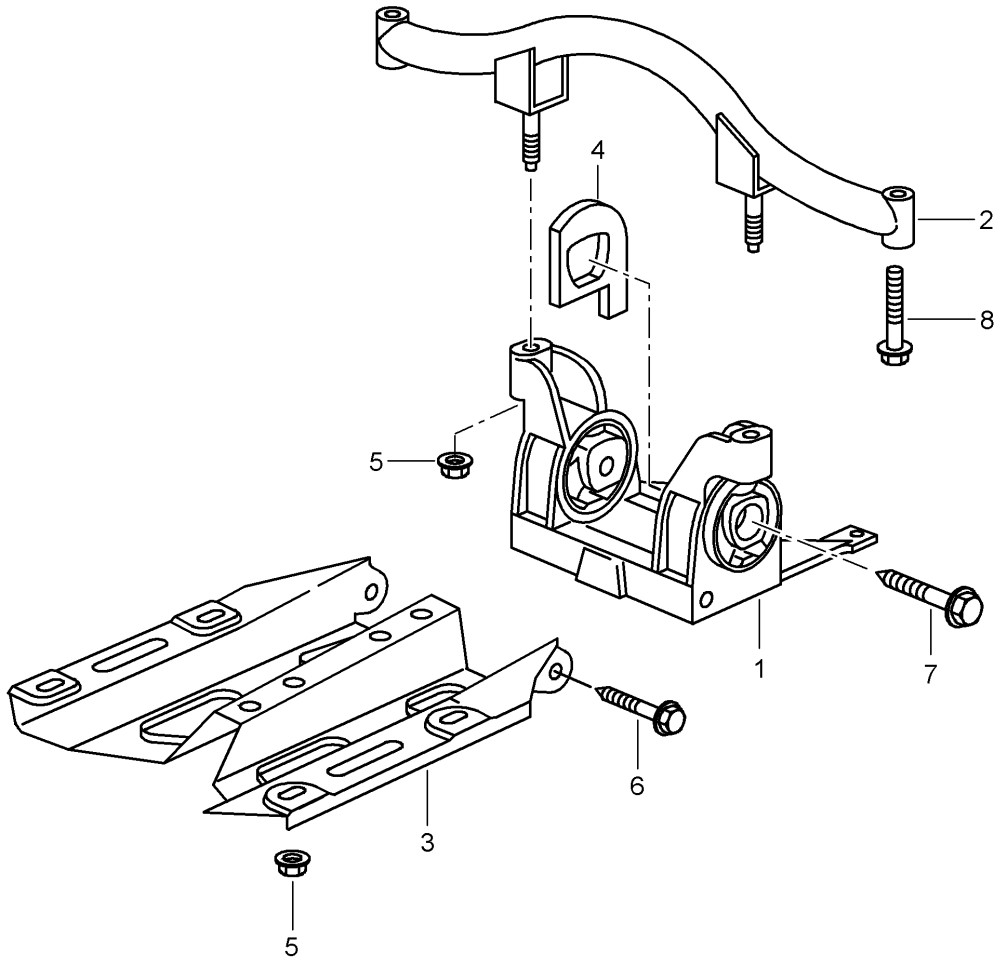

Model: 997T07

Model life 2007>>2009

Pos	Part Number	Description	Remark	Qty	Model
-		Front axle differential Coupling Individual parts			Z97.00
1	997 337 041 50	Support		1	
2	999 707 455 40	O-ring 123 X 3		1	
3	900 385 141 01	Torx screw M 8 X 40		5	
5	997 337 825 00	Socket head bolt M 8 X 25		2	
6	997 332 309 00	Drive flange		2	
7	996 332 311 00	snap ring 20 X 2,5		2	
8	999 113 454 40	Shaft oil seal 40 X 60 X 9		2	
9	900 124 013 01	sealing plug M 18 X 1,5		2	
10	900 124 014 01	Oil filler screw sealing plug M 18 X 1,5		2	
11	014 301 485	drain plug Cap for venting the gearbox breather assy. 17 X 13,5		1	
12	997 606 303 40	Temperature sensor No longer use the part here		1	
12	997 606 303 00	Temperature sensor		1	
13	997 337 071 00	Vent hose		1	
14	999 507 339 01	cable terminal		4	
15	000 043 303 00	Transmission fluid for Coupling 1 LTR. Container		1	
16		Transmission fluid Front axle differential see illustration:	302-000		

Model: 997T07

Model life 2007>>2009