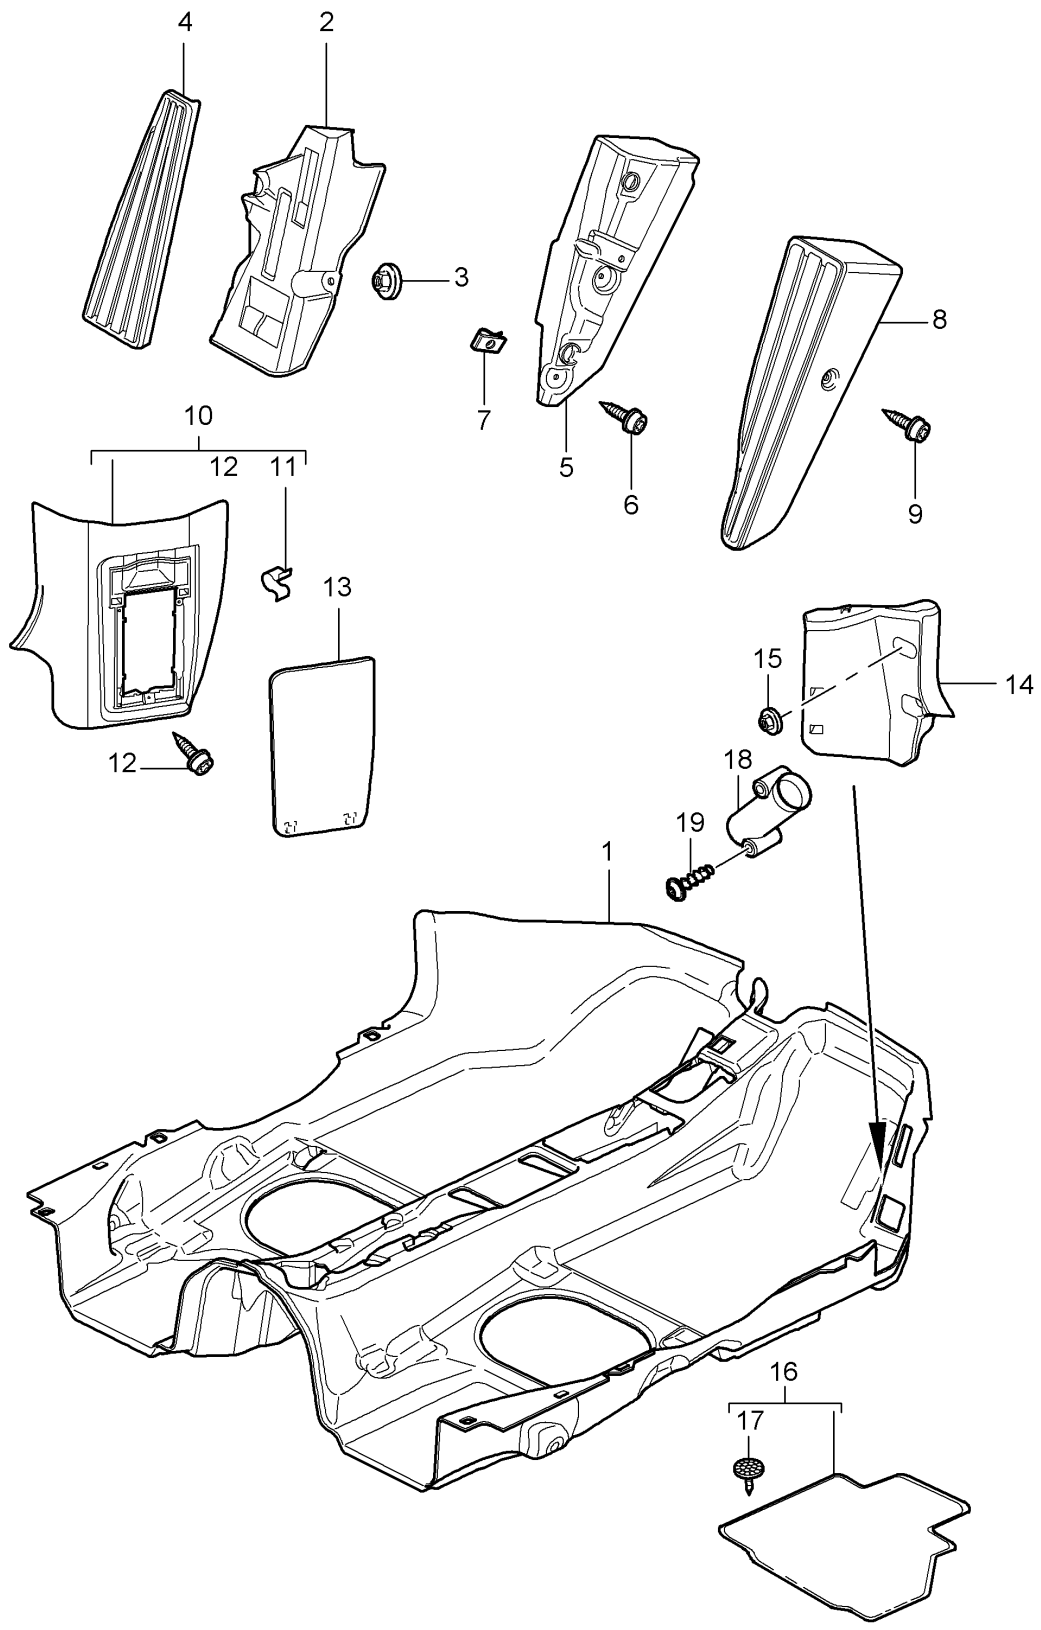

Model: 997T07 Model life 2007>>2009

Pos	Part Number	Description	Remark	Qty	Model
(13)	997 551 045 19 A31 997 551 045 90	Carpet Black Trim Luggage compartment liner Carpet		1	GT2
14	997 551 045 90 A31 999 049 006 40	Black Plastic nut T5 / 30 X 7,5		2	
15	997 551 807 00	cap nut		1	
(15)	999 703 455 41	End cap		1	
16	997 551 401 00	Foam part Tool	left lhd	1	TURBO PR:098
(16)	997 551 402 00	Foam part Tool	right rhd	1	TURBO PR:099
(16)	997 551 121 90	Foam part Tool		1	GT2
17	997 551 408 00	Foam part Luggage compartment liner	right lhd	1	TURBO PR:098
(17)	997 551 407 00	Foam part Luggage compartment liner	left rhd	1	TURBO PR:099
18	997 551 405 00	Foam part Compressor	rear	1	TURBO
19	997 551 403 00	Foam part Compressor	front	1	TURBO
20	997 551 432 00	Foam part filler plate	lhd	1	PR:098
20	997 551 431 00	Foam part filler plate	rhd	1	PR:099
21	997 551 501 00	Cover Compressed air bottle	lhd	1	PR:098
21	997 551 501 00 A31 997 551 501 00	Black Cover Compressed air bottle D - MJ 2009>>	rhd	1	Turbo PR:099,422
(21)	997 551 501 00 A31 997 551 502 00	Black Cover Compressed air bottle	rhd	1	PR:099
(21)	997 551 502 00 A31 997 551 502 00	Black Cover Compressed air bottle D - MJ 2009>>	lhd	1	Turbo PR:098,422
22	997 551 502 00 A31 997 551 415 00	Black Adapter Compressed air bottle		1	
22	997 551 415 00	Adapter Compressed air bottle D - MJ 2009>>		1	Turbo PR:422
23	997 551 805 01	Eye Luggage compartment	front	1	
24	997 551 805 01 02A 997 551 736 01	Black Cover for control unit		1	
25	999 073 061 02	panel screw ST 4,8 X 16		X	
26	997 551 741 00	retaining strap for first aid kit		1	PR:024
(26)	997 551 741 00	retaining strap for first aid kit		1	PR:499

Model: 997T07

Model life 2007>>2009