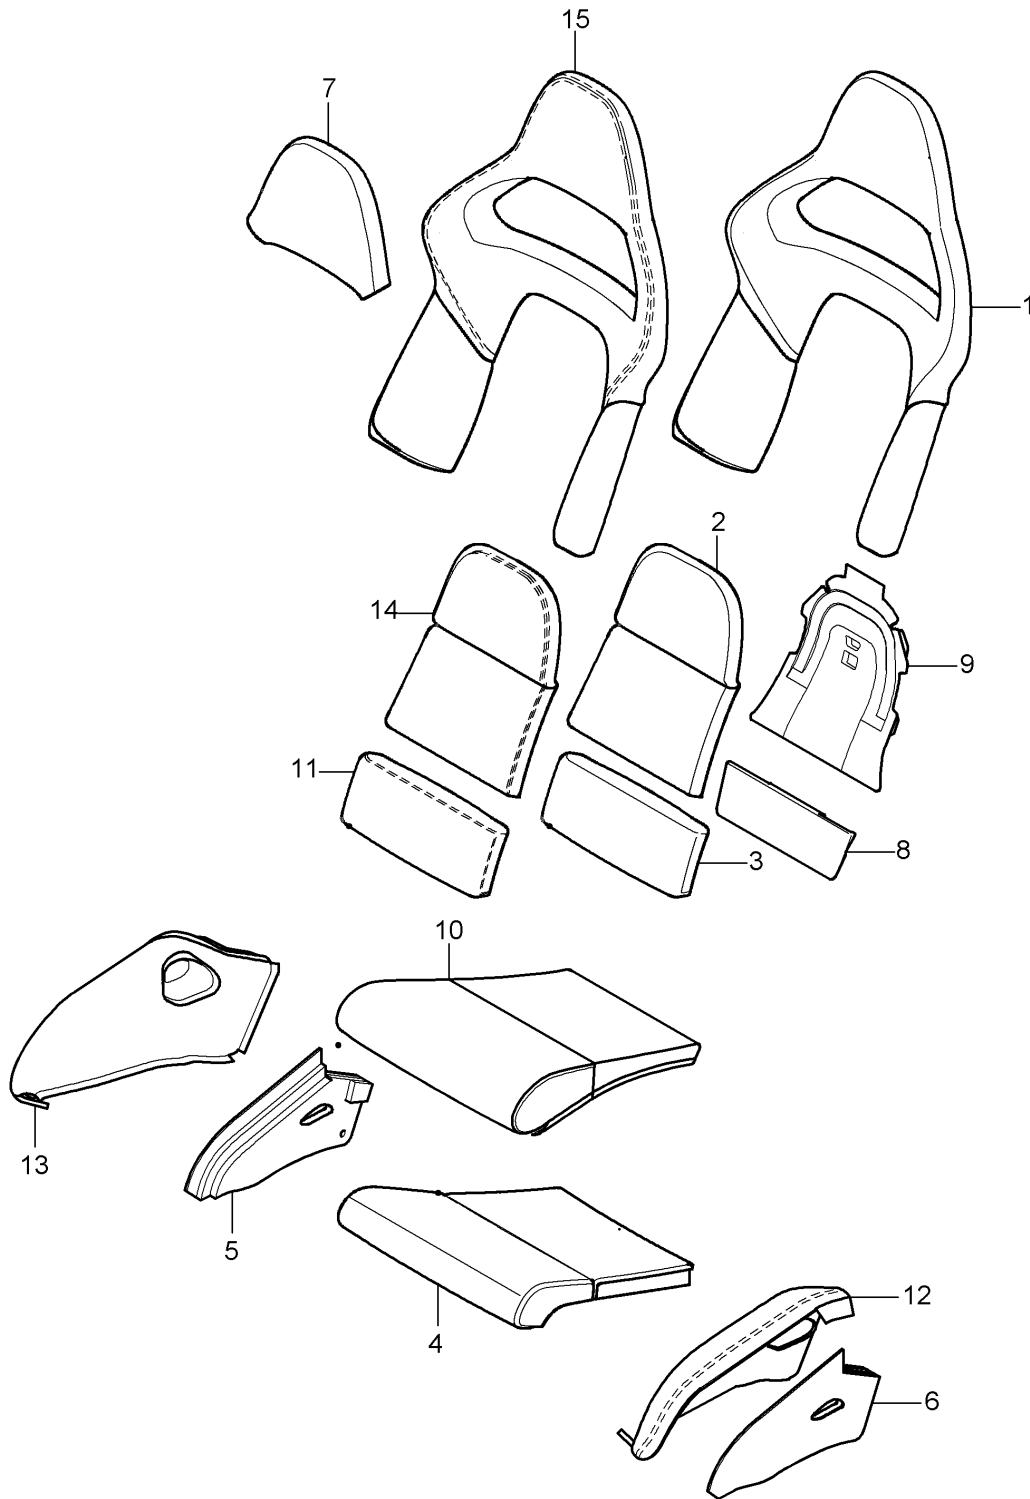

Model: 997T07

Model life 2007>>2009

Model: 997T07 Model life 2007>>2009

Pos	Part Number	Description	Remark	Qty	Model
		Foam part Cover Seat and backrest surface bucket seat Collapsible D - MJ 2008>>			GT2
1	997 521 447 00	Foam part backrest		2	PR:388,389
2	997 521 448 00	Outer part Foam part backrest		2	PR:388,389
3	997 521 441 00	Centre part Foam part	rear	2	PR:388,389
4	997 521 440 00	Seat cushion Foam part	front	2	PR:388,389
5	997 521 443 00	Seat cushion Foam part	left side	1	PR:388
(5)	997 521 444 00	Seat cushion Foam part	outer side	1	PR:388
6	997 521 446 00	Seat cushion Foam part	inner left side	1	PR:389
(6)	997 521 445 00	Seat cushion Foam part	outer right side	1	PR:389
7	997 521 458 00	Seat cushion Foam part	inner right	2	PR:388,389
8	997 521 456 00	Head restraint Foam part	rear	1	PR:388,389
9	997 521 457 00	Seat cushion Foam part		1	PR:388,389
10	997 521 380 01	backrest Seat cover	left a. right front	1	PR:388,389, 951
	997 521 380 01 A15	Black			
10	997 521 380 02	Seat cover	left a. right front	1	PR:388,389, 990
11	997 521 381 01	Cloth Seat cover	left a. right rear	1	PR:388,389, 951
	997 521 381 01 A15	Black			
(11)	997 521 381 02	Seat cover	left a. right rear	1	PR:388,389, 990
12	997 521 383 00	Cloth Cover	left side	1	PR:388,951
	997 521 383 00 8YR	Black			
	997 521 383 00 D11	Dark grey/natural			
(12)	997 521 383 01	Seat covering (fabric)	left a. right side outer	1	PR:388,990
13	997 521 384 00	Seat cover (leather)	left side inner	1	PR:388,951
	997 521 384 00 8YR	Black			
	997 521 384 00 D11	Dark grey/natural			
(13)	997 521 384 01	Seat covering (fabric)	left inner	1	PR:388,990
(13)	997 521 386 00	Cover	right side	1	PR:389,951