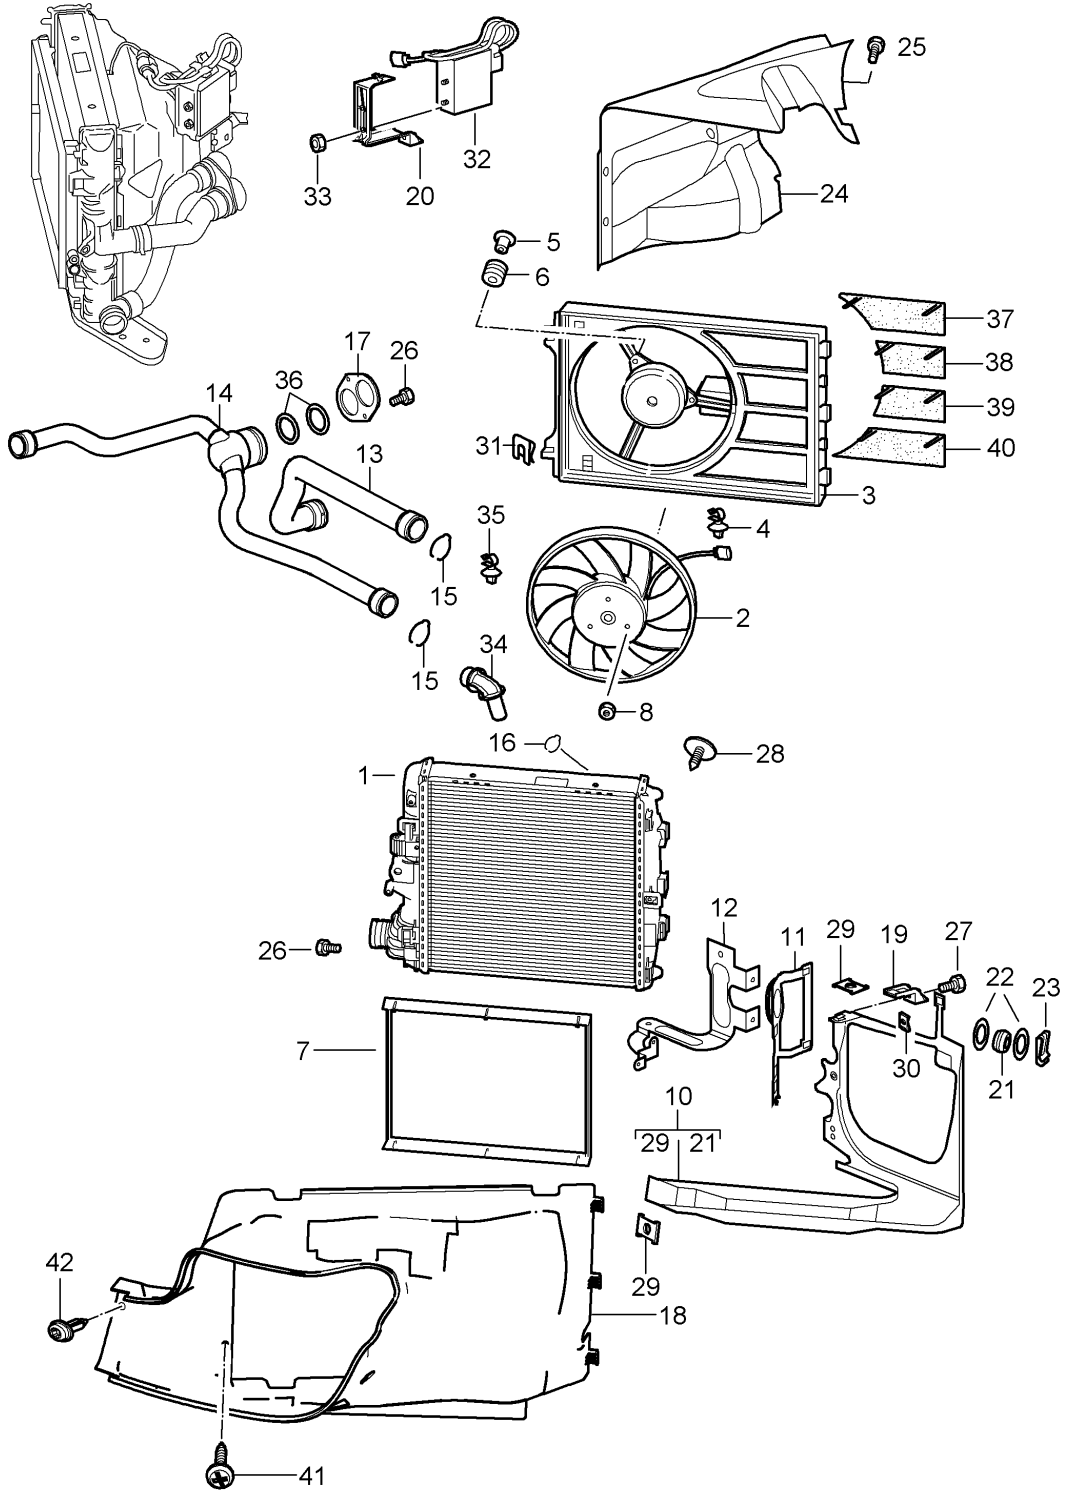

Model: 997T07

Model life 2007>>2009

Model: 997T07 Model life 2007>>2009

Pos	Part Number	Description	Remark	Qty	Model
1	996 106 131 72	Water cooling 3 Radiator	left	1	
		Discontinued part			
1	996 106 131 74	Radiator	left	1	
(1)	996 106 132 70	Radiator	right	1	
		Discontinued part			
(1)	996 106 132 72	Radiator	right	1	
2	997 624 127 01	Fan	left	1	
(2)	997 624 128 01	Fan	right	1	
3	997 624 141 00	Air guide		2	
4	999 507 085 40	Clip		2	
5	996 624 175 00	bush		6	
6	996 624 173 00	Rubber bush		6	
7	996 573 711 01	Frame		2	
8	900 377 010 09	Hexagon nut		6	
9	999 209 049 02	spacer sleeve		6	
10	997 106 165 02	Console	left	1	
(10)	997 106 166 02	Console	right	1	
11	997 106 265 01	Support for coolant radiator	left	1	
(11)	997 106 266 01	Support for coolant radiator	right	1	
12	997 106 365 02	Bracket	left	1	
(12)	997 106 366 02	Bracket	right	1	
13	997 106 631 01	Water hose	left	1	
			feed		
(13)	997 106 636 01	Water hose	right	1	
			return		
14	997 106 635 02	Water hose	left	1	
			return		
(14)	997 106 635 80	Water hose	left	1	PR:101
			return		
		D - MJ 2008>>			
(14)	997 106 632 01	Water hose	right	1	
			feed		
(14)	997 106 632 80	Water hose	right	1	PR:101
			feed		
		D - MJ 2008>>			
15	996 106 802 16	retaining spring SC 32		4	
16	996 106 802 15	retaining spring SC 08		2	
17	997 106 255 02	Connecting piece		2	
18	997 575 321 01	Air guide	left	1	
(18)	997 575 321 80	Air guide	left	1	PR:101
		D - MJ 2008>>			
(18)	997 575 322 01	Air guide	right	1	
(18)	997 575 322 80	Air guide	right	1	PR:101
		D - MJ 2008>>			
19	997 106 455 00	Bracket	left	1	
20	997 106 456 00	Bracket	right	1	
21	999 702 214 40	Grommet 14 X 20,5 X 7,5		4	
22	999 025 255 02	Washer		12	
23	999 166 017 02	Kl-lock Discontinued part		6	
23	999 166 017 01	Kl-lock		6	
24	997 575 341 01	Air guide	left	1	
(24)	997 575 342 01	Air guide	right	1	
25	999 919 134 09	fillister hd. bolt 6,0 X 16		12	
26	900 378 123 01	Hexagon bolt M 8 X 12		2	
27	900 378 035 01	Hexagon bolt M 6 X 16		6