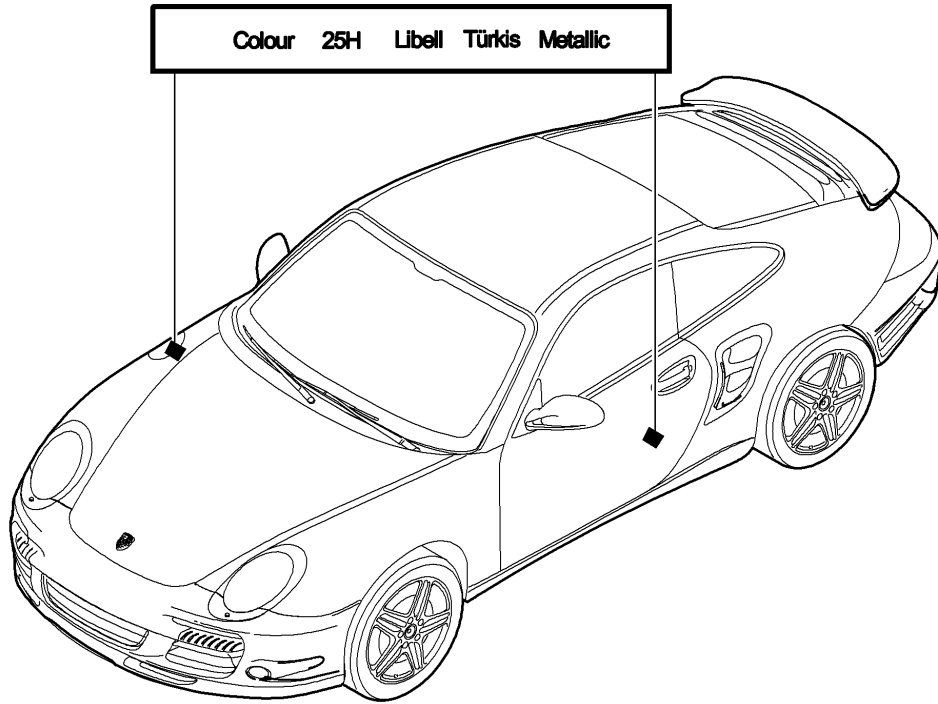

Model: 997T07

Model life 2007>>2009

Pos	Part Number	Description	Remark	Qty	Model
6	955 701 675 10	child seat Chinese Sticker Recycling		1	PR:193
9	997 701 531 00	Sticker Airbag		1	PR:193
9	955 701 676 00	Sticker Warning light Engine		1	PR:193
10	955 701 675 15	Sticker Import Japan		1	PR:193
11	996 701 141 01	Sticker Air conditioning		1	
11	997 701 521 00	Sticker Air conditioning		1	PR:193
12	955 701 673 00	Sticker Battery		1	PR:193
12	997 701 170 00	Sticker first aid kit		1	
13	997 701 527 00	Sticker Headlights		1	PR:193
13	955 701 675 05	Sticker brake fluid		1	PR:193

Model: 997T07

Model life 2007>>2009