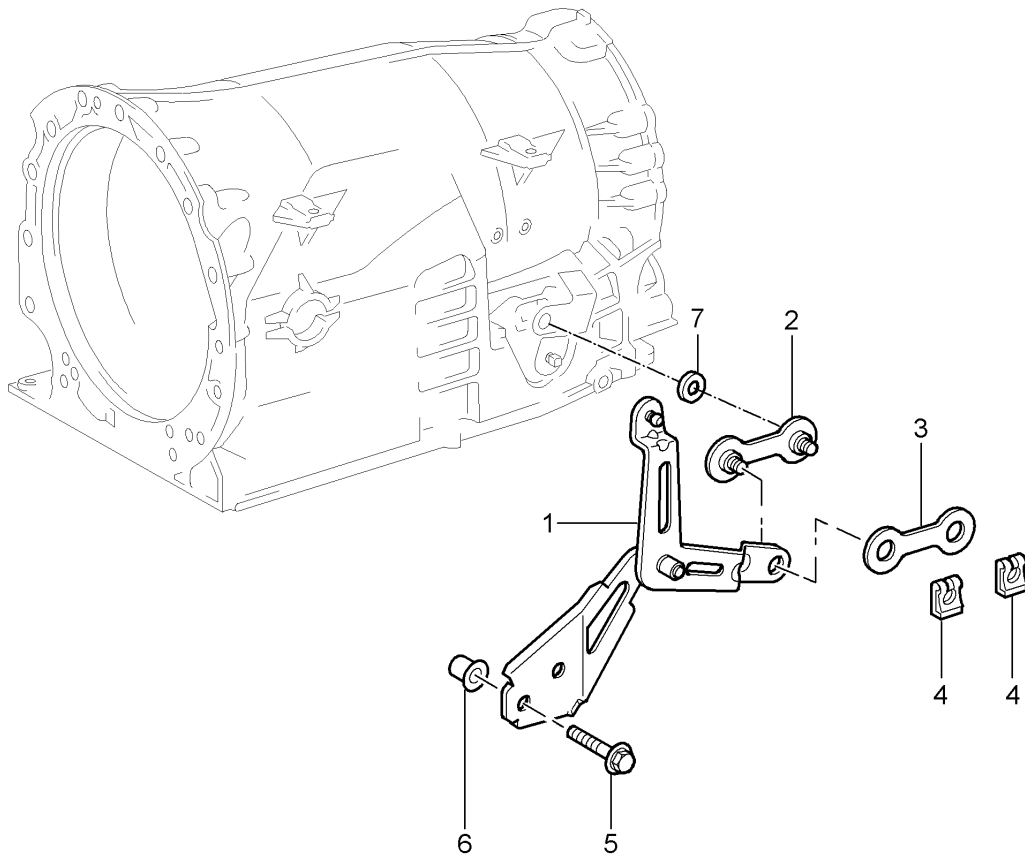

Model: 997T07

Model life 2007>>2009

Pos	Part Number	Description	Remark	Qty	Model
-		Tiptronic Differential			A9750
1	722 274 024 5	Drive flange Short		1	
2	900 074 192 09	Hexagon bolt M 10 X 55 Discontinued part		1	
2	900 074 192 03	Hexagon bolt M 10 X 55		1	
3	022 997 924 7	Shaft oil seal		1	
4	018 997 044 7	seal ring		1	
5	722 270 062 0	oil pump flange Long		1	
6		Hexagon bolt M 5 X 12		1	
7	722 353 070 6	Cover		1	
8	999 113 484 40	Shaft oil seal for Cover		1	
9	722 271 028 7	Sealing rubber		1	
10	210 997 003 2	sealing plug		1	
11	900 123 060 30	seal ring 24 x 29		1	
12	900 219 009 01	sealing plug M18 x 1,5		1	
13	900 123 044 30	seal ring 18 x 22		1	

Model: 997T07

Model life 2007>>2009