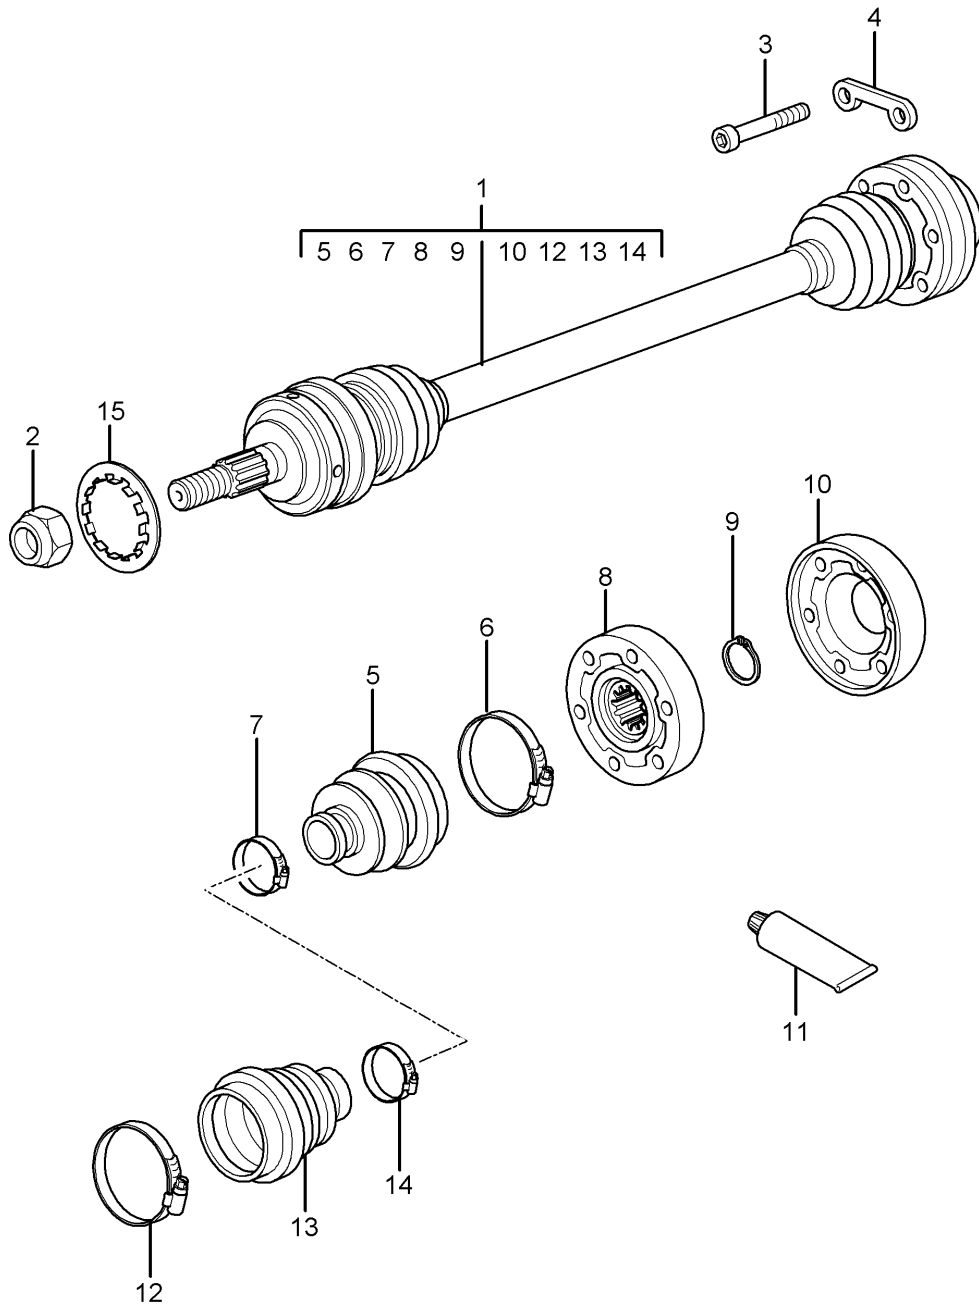

Model: 997T07

Model life 2007>>2009