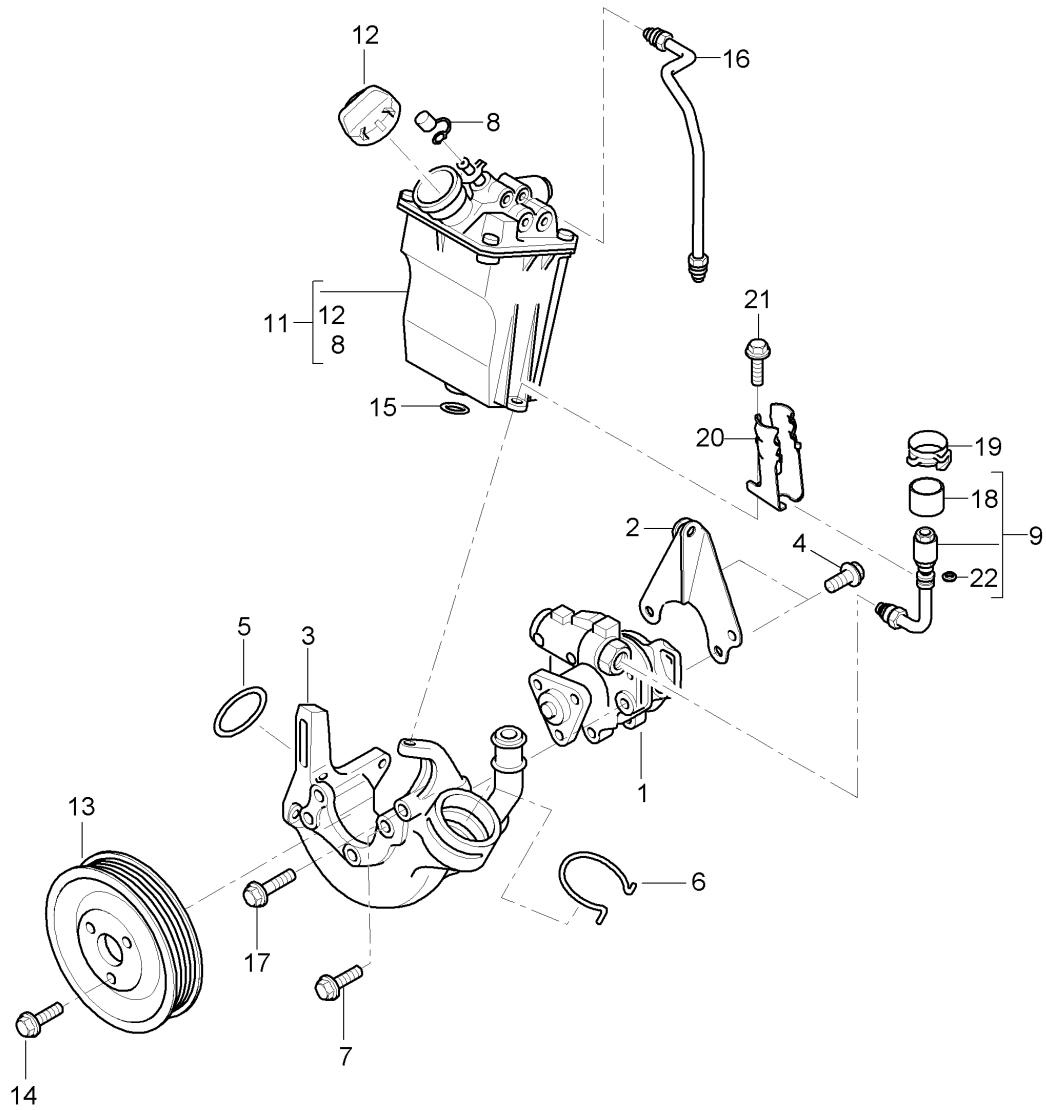

Model: 997T07

Model life 2007>>2009

Pos	Part Number	Description	Remark	Qty	Model
23	999 507 963 40	Line holder		1	PR:099
24	997 347 462 02	return line		1	PR:099
(24)	997 347 462 03	D - MJ 2007>> - MJ 2007 return line		1	PR:099
(24)	997 347 462 04	D - MJ 2008>> Discontinued part return line		1	PR:099
25	997 347 560 00	D - MJ 2008>> Line holder		1	PR:099

Model: 997T07

Model life 2007>>2009