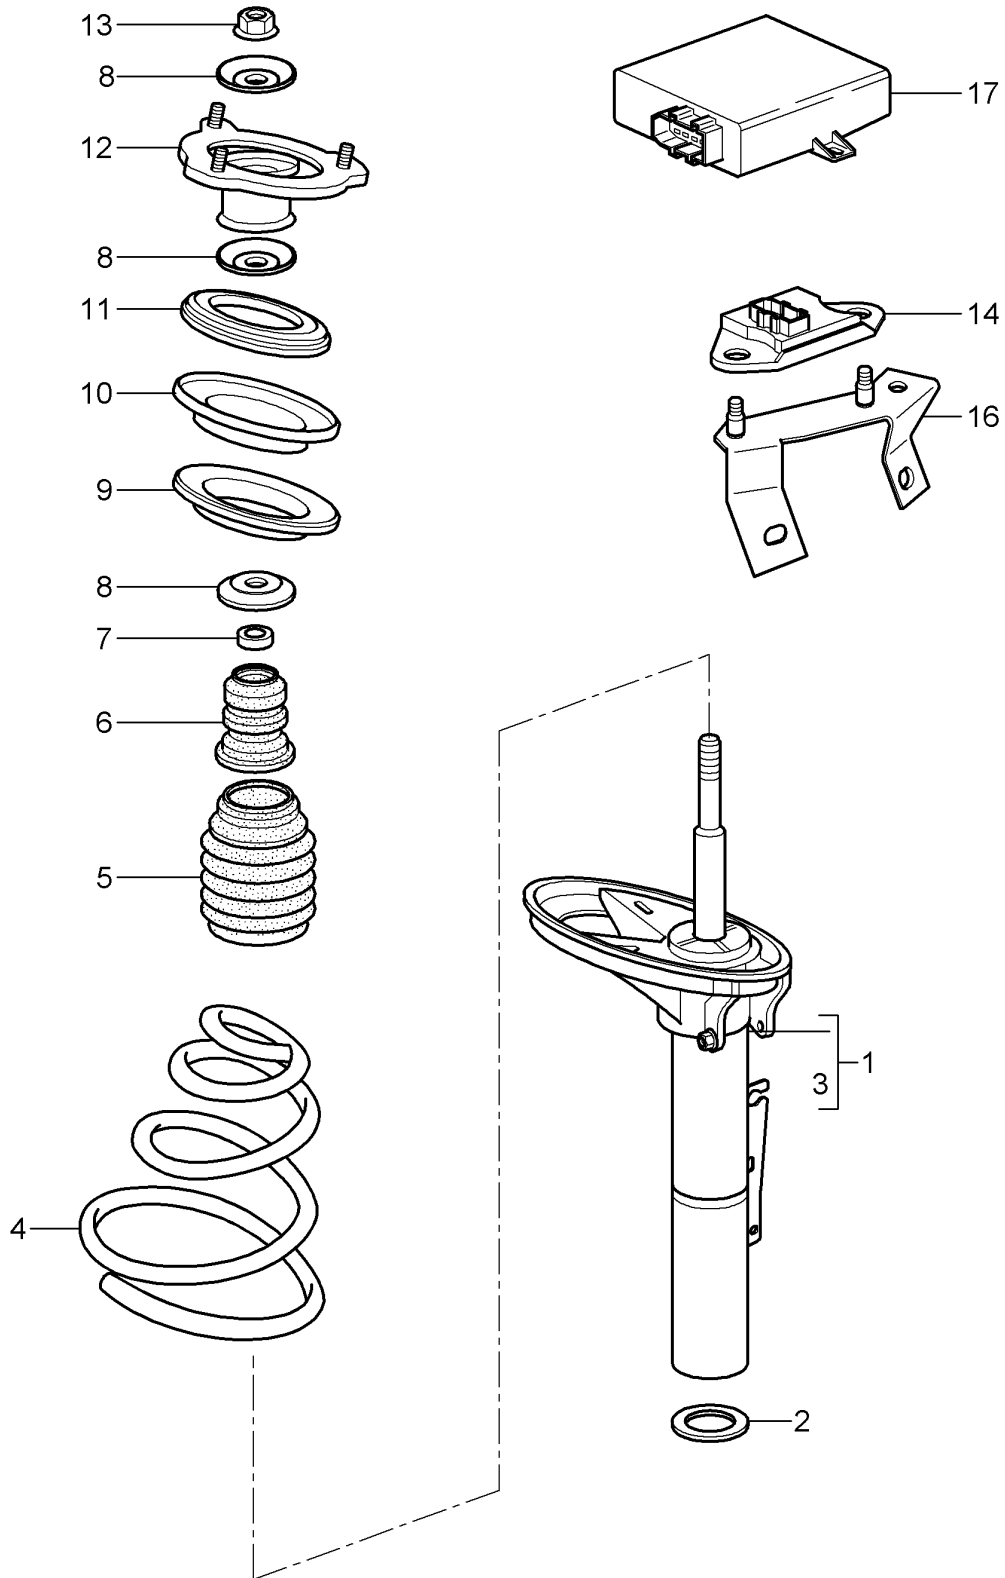

Model: 997T07

Model life 2007>>2009