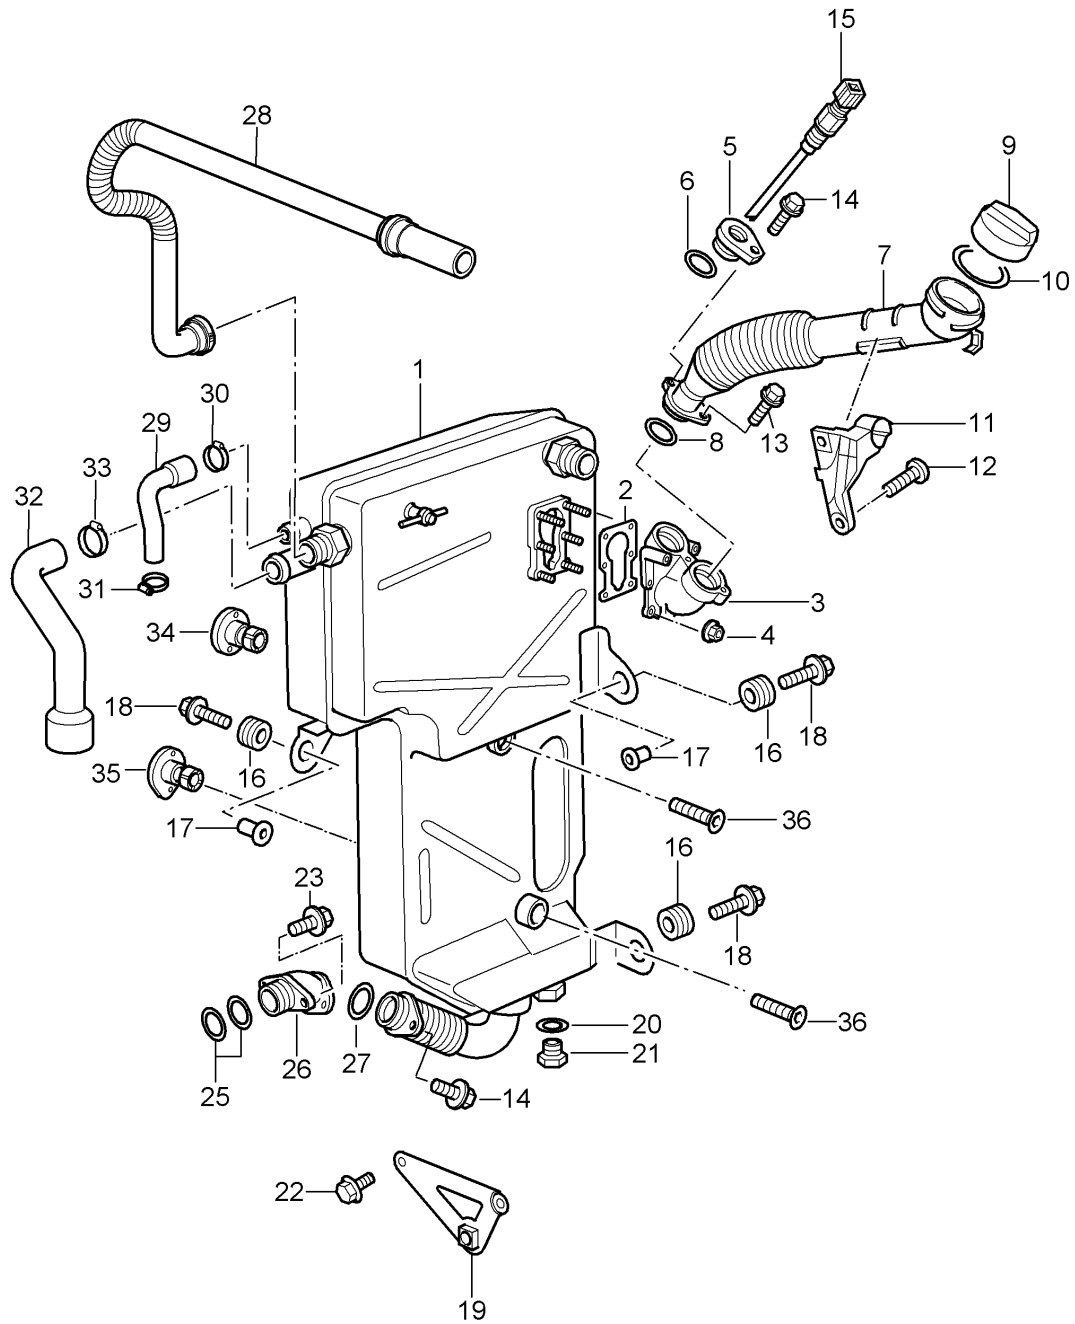

Model: 997T07

Model life 2007>>2009

Model: 997T07

Model life 2007>>2009

Pos	Part Number	Description	Remark	Qty	Model
		Engine lubrication			9770
		Oil tank			
1	997 207 070 72	Oil tank		1	
2	993 207 226 00	Seal		1	
3	996 207 150 73	Intermediate piece		1	
4	900 377 019 02	Hexagon nut M 5		1	
		Discontinued part			
4	900 377 009 01	Hexagon nut M 5		6	
5	996 207 212 70	flange		1	
6	999 707 343 41	O-ring		1	
		25,07 X 2,62			
7	997 207 016 70	Filler tube		1	
8	999 707 481 40	O-ring		1	
		24 X 3,0			
9	996 107 035 52	End cap		1	
10	996 107 336 00	Seal		1	
11	997 207 216 73	Bracket		1	
		for			
		Filler tube			
12	999 073 189 01	flat round head bolt M 6 X 12		2	
13	900 385 009 01	Torx screw M 6 x 16		3	
14	900 385 019 01	Torx screw M 6 X 20		1	
15	996 606 140 00	oil level sender		1	
16	999 702 193 40	Rubber grommet		3	
		17,0 X 24,0 X 1,8			
17	999 209 037 02	spacer sleeve 8,4 X 1,8		3	
		D >> - MJ 2008			
(17)	999 209 037 01	spacer sleeve 8,4 X 1,8 D - MJ 2009>>		3	
18	900 385 116 01	Torx screw M 8 X 30		3	
19	997 207 417 71	Bracket		1	
20	900 123 010 20	seal ring		1	
21	900 065 018 00	sealing plug		1	
22	900 385 042 01	Torx screw M 8 X 35		2	
23	900 385 001 01	Torx screw M 8 X 20		1	
25	999 707 316 41	O-ring 21,89 X 2,62		2	
26	996 207 012 74	Intake connection		1	
27	999 707 364 41	seal ring 30 X 2,5		1	
28	997 207 137 72	Breather line No longer use the part here		1	
28	997 207 037 71	Breather line		1	
29	997 207 139 71	Hose Tank ventilation		1	
30	999 512 652 09	Hose clamp 19 X 12		1	
31	999 512 651 09	Hose clamp 15 X 12		1	
32	997 207 143 71	Vent hose		1	
33	999 512 252 02	Hose clamp 23 - 35/9		1	
34	996 207 207 73	Distance piece		1