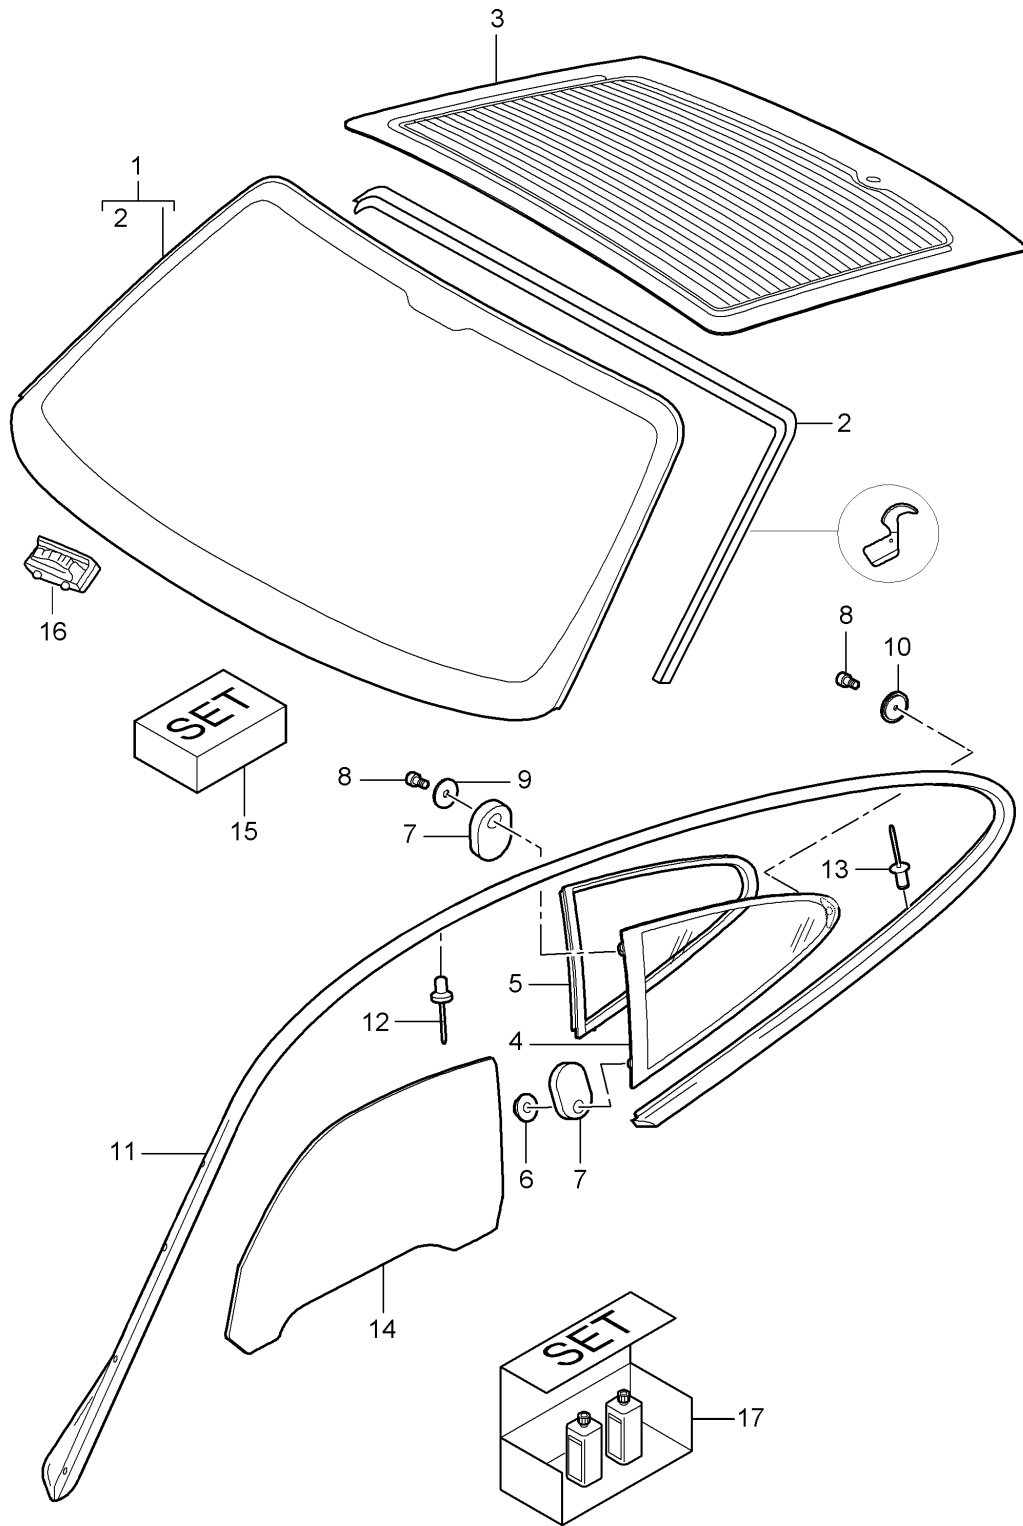

Model: 997T07

Model life 2007>>2009

Model: 997T07 Model life 2007>>2009

Pos	Part Number	Description	Remark	Qty	Model
1	997 541 911 00	window glazing Windscreen		1	Cabrio PR:440,568
			also use: 000 043 305 35		
1	997 541 911 06	D >> - MJ 2007 Windscreen Tinted		1	Cabrio PR:440,568
			also use: 000 043 305 35		
(1)	997 541 911 01	D - MJ 2008>> Windscreen Tinted		1	Coupe PR:440,567
			also use: 000 043 305 35		
(1)	997 541 911 07	Windscreen Tinted		1	Cabrio PR:440,567
			also use: 000 043 305 35		
(1)	997 541 911 08	Windscreen Tinted		1	Coupe PR:440,568
			also use: 000 043 305 35		
2	997 541 901 09	Seal for front window		1	CABRIO
(2)	997 541 901 10	Seal for front window		1	COUPE
3	997 545 911 00	Rear window		1	PR:426
			also use: 000 043 305 35		
3	997 545 911 03	Rear window		1	PR:425
			also use: 000 043 305 35		
4	997 543 111 04	Side window Discontinued part	left	1	
4	997 543 111 05	Side window	left	1	
(4)	997 543 112 04	Side window	right	1	
(4)	997 543 112 05	Side window	right	1	
5	996 543 325 00	Sealing frame Side window	left	1	
(5)	996 543 326 00	Sealing frame Side window	right	1	
6	999 084 210 02	Hexagon nut M 8		1	
7	996 543 611 02	Seal		2	
8	999 218 011 02	Socket head bolt M 6 X 12		2	
9	999 025 270 02	Washer 6,4 X 30 X 1,5		1	
10	996 543 625 00	Sealing plate		1	
11	997 537 481 00	roof frame seal	left	1	
(11)	997 537 482 00	roof frame seal	right	1	
12	999 190 445 37	Pop rivet 4,0 X 7,9		13	
13	999 190 450 37	Pop rivet 4,0 X 6,3		7	
14	997 542 511 02	Door window	left	1	COUPE
(14)	997 542 512 02	Door window	right	1	COUPE
(14)	997 542 511 03	Door window	left	1	CABRIO
(14)	997 542 512 03	Door window	right	1	CABRIO
15	997 545 901 00	Seal for rear window		1	
16	000 043 305 35	2K pane adhesive set TEROSTAT		1	
17	000 043 205 37	emulsion tube Supplement set		X	
18	999 507 576 41	Bracket		2	
19	000 043 303 32	cutting wire for removing windows		1	
20	000 043 206 47	Car care set Side window		X