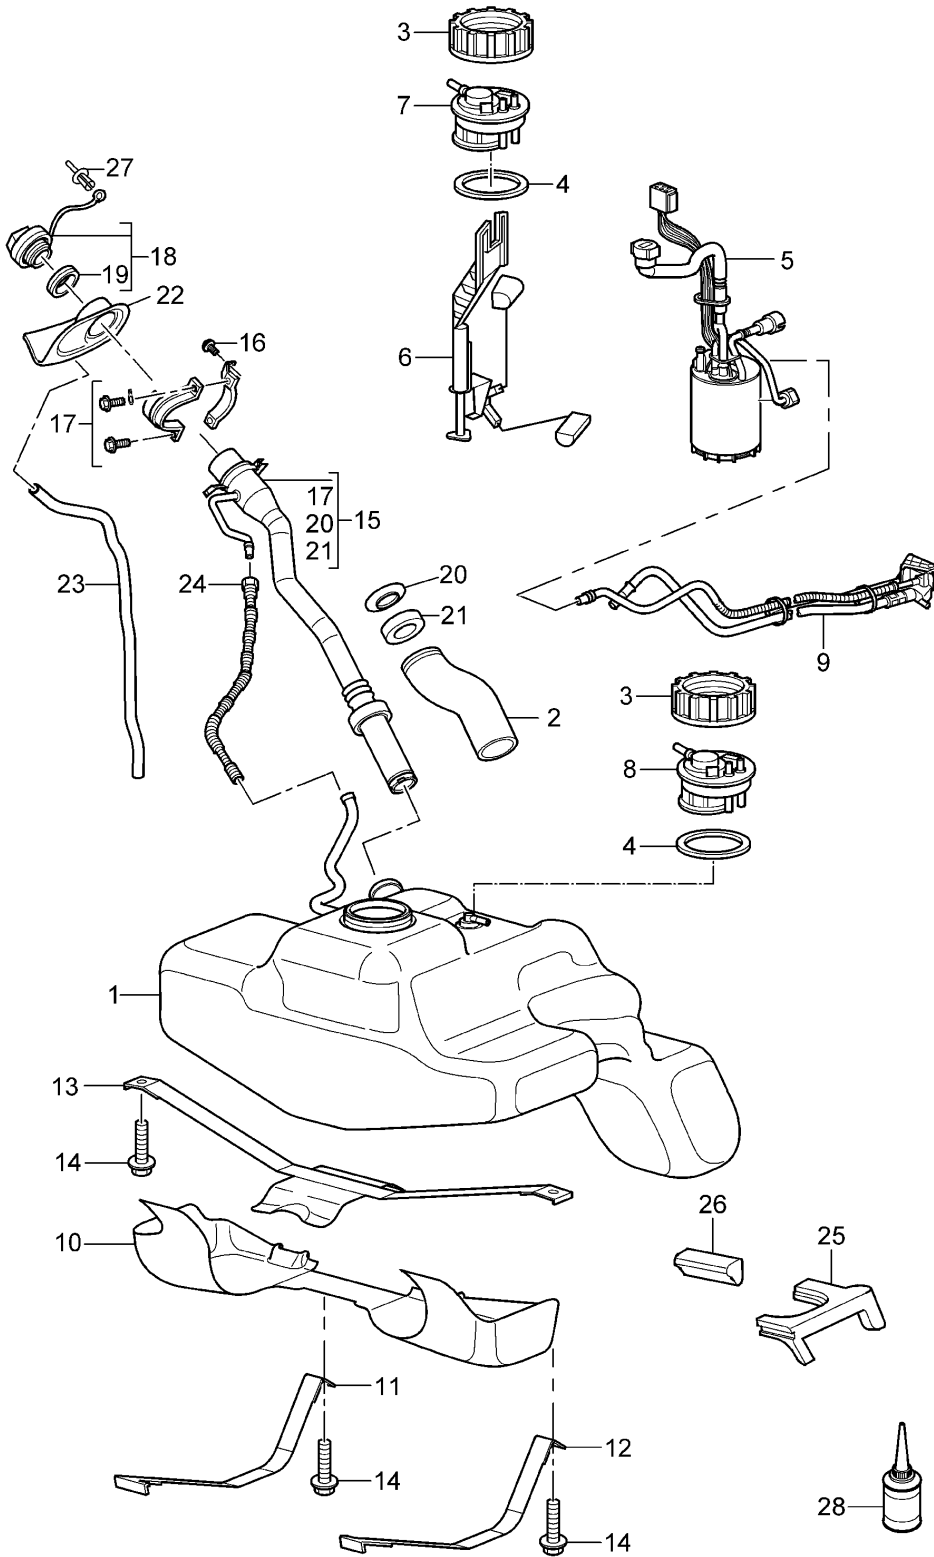

Model: 997T07

Model life 2007>>2009

Model: 997T07

Model life 2007>>2009

Pos	Part Number	Description	Remark	Qty	Model
		Fuel tank			TURBO GT2
1	997 201 021 03	Fuel tank	lhd	1	PR:-101,098
(1)	997 201 021 90	Fuel tank	lhd	1	PR:101,098
(1)	997 201 022 02	Fuel tank	rhd	1	PR:099
		with:			
(1)	997 201 022 00	ventilation union Fuel tank	rhd	1	PR:101,099
		without:			
2	997 201 543 90	ventilation union Pipe	lhd	1	PR:101,098
(3)	997 201 623 00	Union nut	inner	1	
3	997 201 623 00	Union nut	lhd	2	PR:101,098
(4)	997 201 733 00	seal ring		1	
4	997 201 733 00	seal ring	lhd	2	PR:101,098
5	997 620 127 00	Fuel pump		1	
(5)	997 620 129 00	Fuel pump	lhd	1	PR:101,098
6	997 620 833 00	Tank gauge		1	
		without:			
(6)	997 620 831 02	flange Tank gauge		1	PR:101
		without:			
7	997 201 421 01	flange flange for Tank gauge		1	
8	997 201 421 03	flange for Tank gauge		1	PR:101
9	997 620 114 00	suction jet pump		1	
(9)	997 620 116 00	suction jet pump		1	PR:101
10	997 201 331 00	Bottom protection for fuel tank		1	
(10)	997 201 331 00	Bottom protection for fuel tank	rhd	1	PR:101,099
(10)	997 201 331 90	Bottom protection for fuel tank	lhd	1	PR:101,098
11	997 201 106 00	tensioning strap	right	1	
12	997 201 105 00	tensioning strap	left	1	
13	997 201 107 00	tensioning strap		1	
14	900 075 479 01	Bolt with washer M 8 X 40		4	
15	997 201 043 12	fuel filler neck		1	
(15)	997 201 043 10	fuel filler neck		1	PR:150,193
16	999 073 348 09	fillister hd. bolt M 6 X 20		1	
17	997 201 951 02	Bracket for filler neck		1	
18	996 201 241 03	Fuel tank cap		1	
		with:			
19	191 201 557	Clip		1	
20	996 201 755 00	seal ring		1	
21	996 201 753 00	support washer		1	
22	996 201 667 00	Seal		1	
23	997 201 153 00	Sleeve		1	
24	996 201 613 00	Hose		1	
		Breather line	rhd	1	PR:099
		Fuel tank			
		To			
(24)	997 201 711 00	fuel filler neck Breather line	lhd	1	PR:098
		Fuel tank			
		To