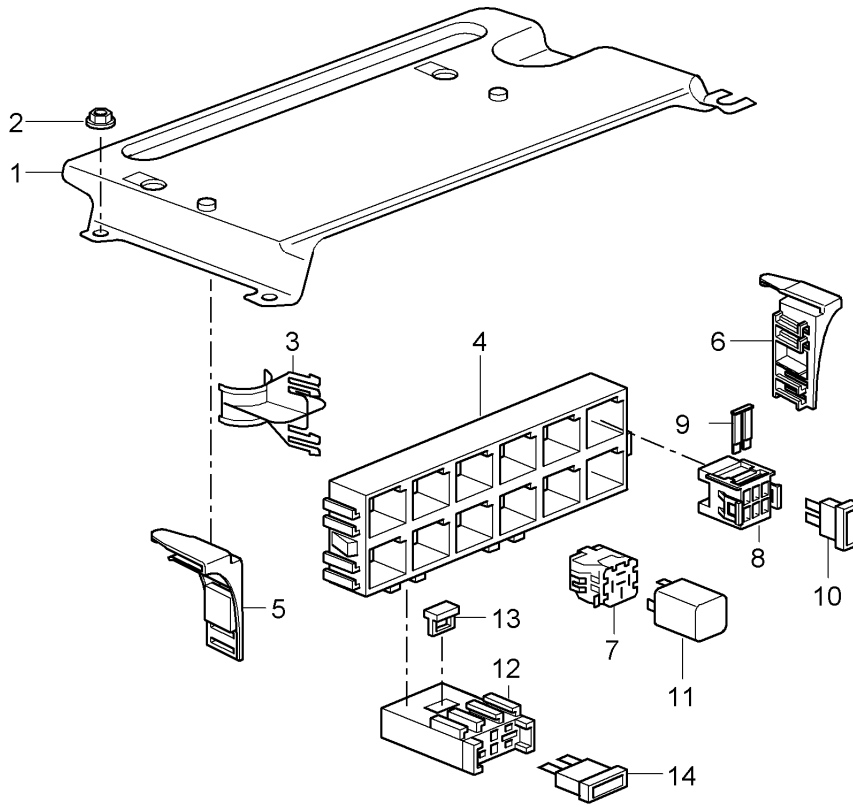

Model: 997T07

Model life 2007>>2009

Pos	Part Number	Description	Remark	Qty	Model
(14)	999 607 073 00	fuse 40 A Large		X	
15	999 107 300 40	Tool		X	
-	997 610 195 07	Assignment sticker D >> - MJ 2008		X	
-	997 610 195 25	Assignment sticker fuse D - MJ 2009>> - MJ 2009		X	
16	997 618 761 00	Emergency operation Release Ignition/starter switch Discontinued part		1	
16	970 618 761 00	Emergency operation Release Ignition/starter switch		1	
-		Emergency operation Cover			
17	996 610 240 00	Terminal clamp		1	
18	999 657 014 90	Relay		1	
19	997 610 915 00	fuse holder		1	
-		with: fuse 80 A for Cooling air control Cover for housing fuse see illustration:	807-002	X	

Model: 997T07

Model life 2007>>2009