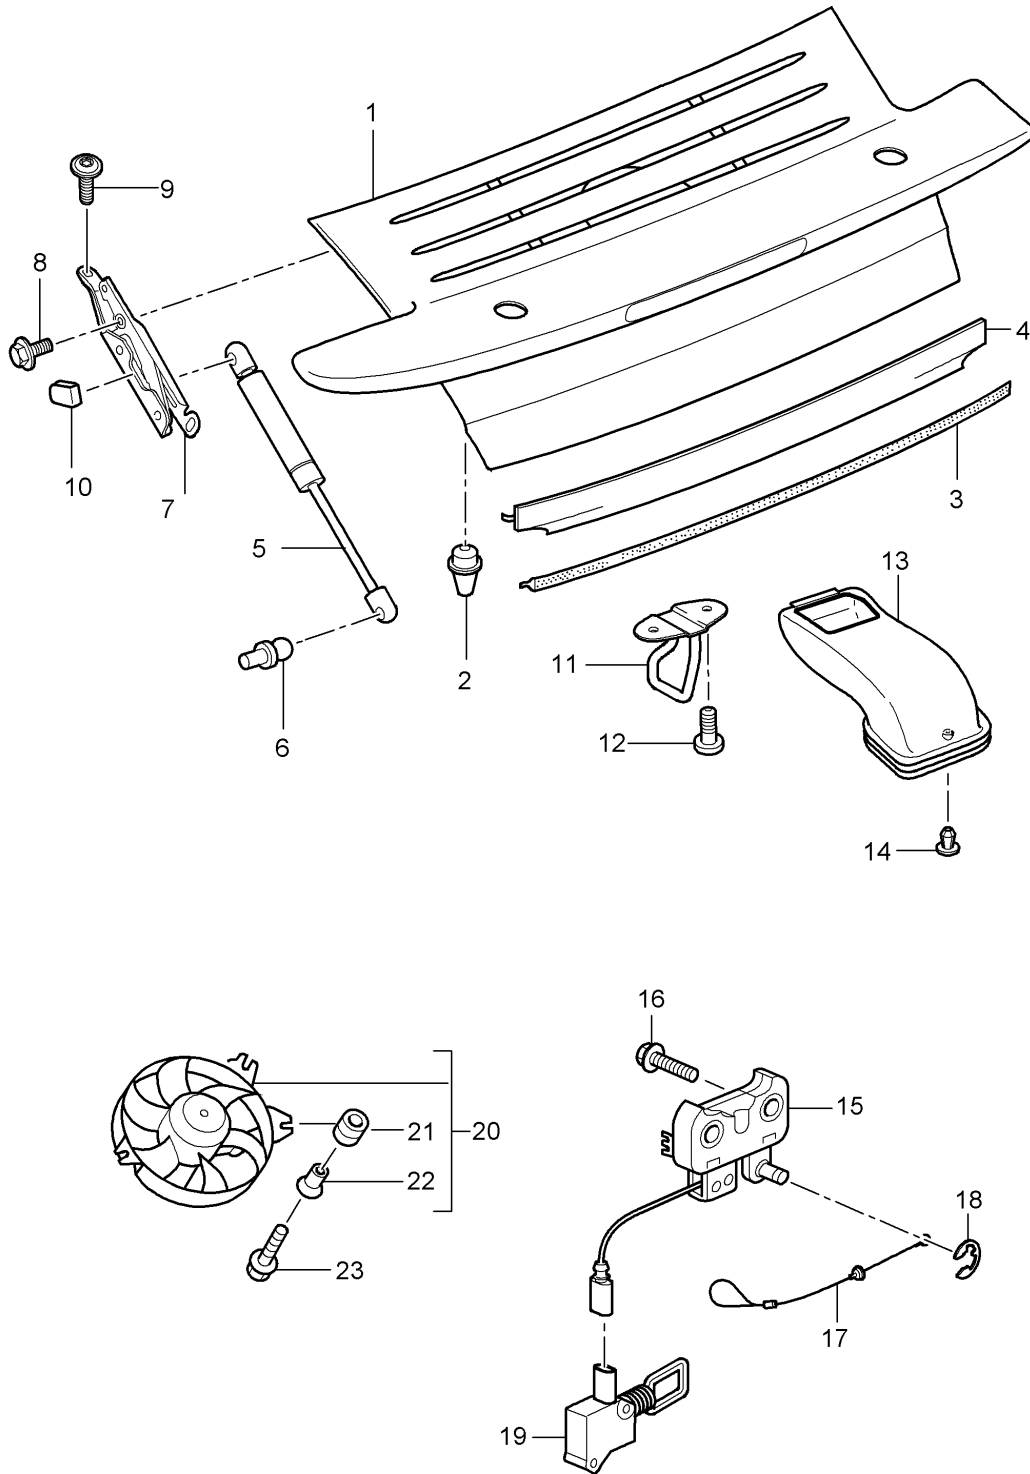

Model: 997T07

Model life 2007>>2009

Model: 997T07

Model life 2007>>2009

Pos	Part Number	Description	Remark	Qty	Model
1	997 512 921 00	Cover Cover primed	rear	1	
-	000 043 204 38	sealant	also use:	1	
2	996 512 987 00	adjusting screw Cover		2	
3	997 512 611 01	Seal		1	
4	997 512 711 00	Additional gasket Cover	rear	1	
5	996 512 551 03	Gas filled strut		2	
6	999 167 051 03	Ball stud		2	
7	997 512 151 03	Hinge	left	1	
(7)	997 512 152 01	Hinge	right	1	
8	900 378 214 01	Hexagon bolt M 6 X 18		4	
9	900 075 466 09	Bolt with washer M 6 X 16		6	
10	997 512 153 00	Stop Hinge		2	
11	997 512 213 01	Lock upper part		1	
12	900 378 214 01	Hexagon bolt M 6 X 18		2	
(13)	997 110 171 00	intake manifold Air filter	left	1	
13	997 110 172 00	intake manifold Air filter	right	1	
14	999 591 712 40	Spreader rivet intake manifold 6,0 X 12,0		2	
15	997 512 053 00	Lock lower part		1	
16	N 910 664 01	Hexagon socket head bolt (combi) M 6 X 40		2	
17	997 512 521 00	Cable Emergency operation		1	
18	900 116 002 02	Retaining washer		1	
19	997 624 118 00	throttle control element D >> - MJ 2008		1	
(19)	997 624 118 01	throttle control element D - MJ 2009>>		1	
-	997 612 916 00	repair set Wire set throttle control element D >> - MJ 2008		1	
20	997 624 056 01	Fan Engine bay		1	
21	999 703 451 40	Rubber grommet 9,0 X 14,0 X 1,5		3	
22	999 209 093 01	spacer sleeve 7,0 X 1,0 X 12		3	
23	999 073 417 01	fillister hd. bolt M6 X 30		4