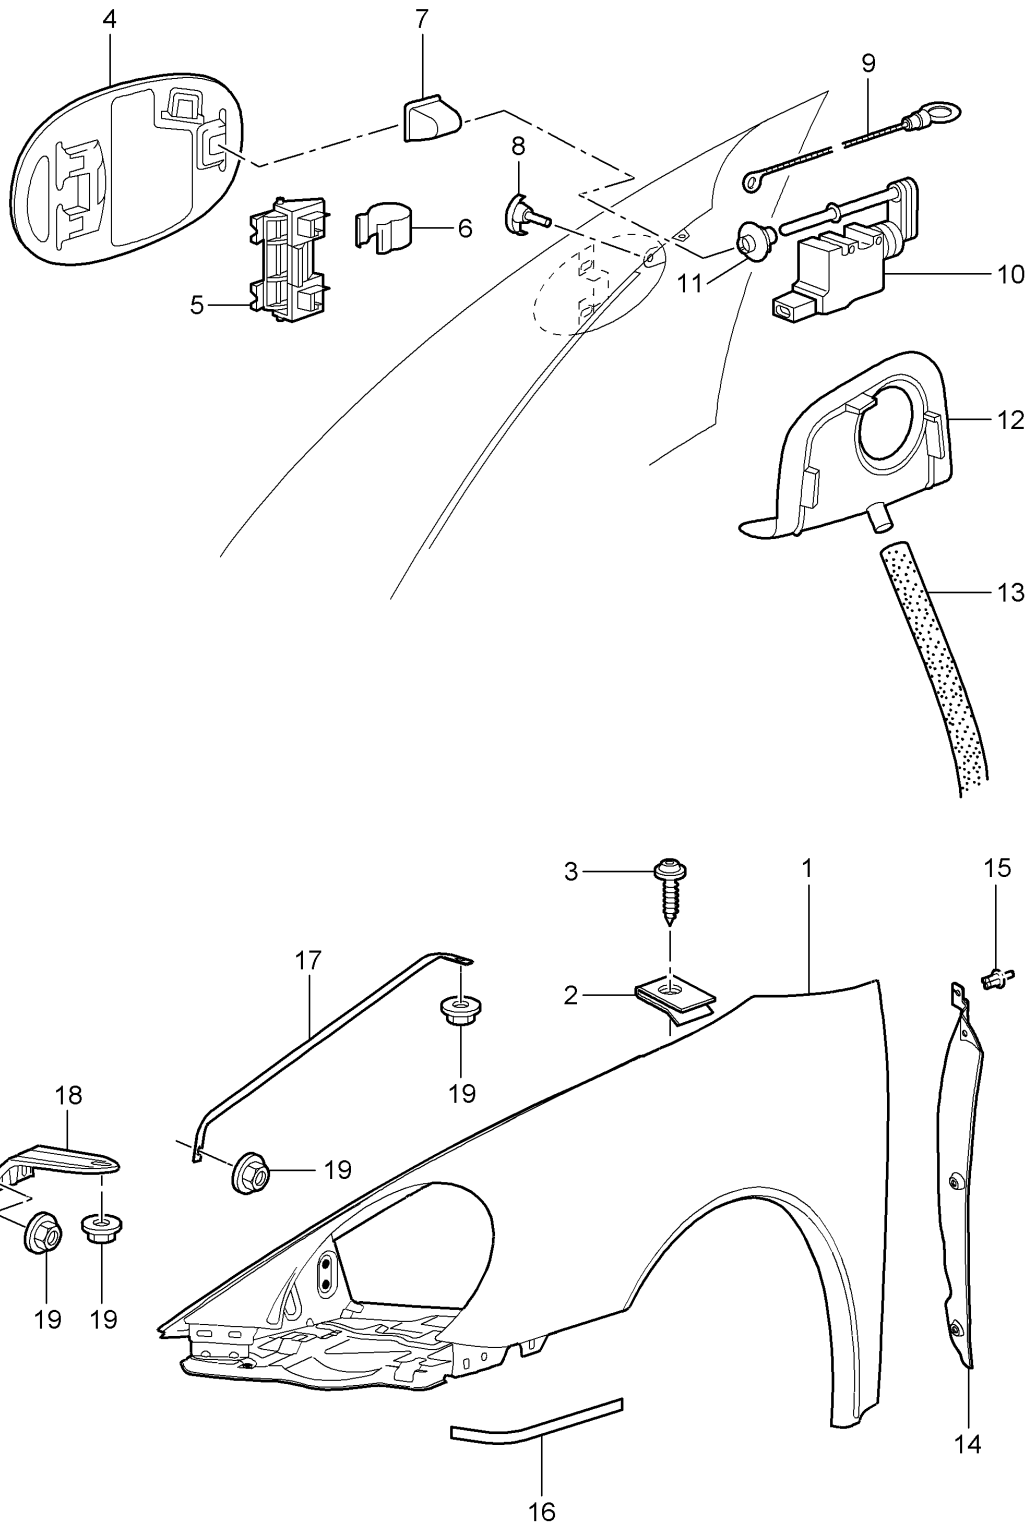

Model: 997T07

Model life 2007>>2009

Model: 997T07

Model life 2007>>2009

Pos	Part Number	Description	Remark	Qty	Model
1	997 503 031 00	Wing			
	997 503 031 00 GRV	Wing primed	left	1	
(1)	997 503 032 02	Wing			
	997 503 032 02 GRV	Wing primed	right	1	
2	999 507 003 01	panel nut ST 6,3		22	
3	999 073 128 02	panel screw ST 6,3 X 14		22	
4	997 504 134 00	Fuel filler flap		1	
	997 504 134 00 GRV	primed			
5	996 201 063 00	Hinge		1	
6	997 504 711 00	Spring		1	
7	996 201 423 00	Cap		1	
8	997 504 888 01	Rubber stop		1	
9	996 201 493 00	Emergency operation		1	
10	997 624 113 00	throttle control element		1	
11	997 624 505 00	Guide rose		1	
12	997 201 667 00	Sleeve		1	
13	996 201 153 00	Hose		1	
14	997 504 641 02	lining for fender	left	1	
	997 504 641 02 01C	Black			
(14)	997 504 642 02	lining for fender	right	1	
	997 504 642 02 01C	Black			
15	999 591 712 40	Spreader rivet A 6,0 X 12,0		6	
16	997 504 531 00	Protective film	left	1	
(16)	997 504 532 00	Protective film	right	1	
17	997 504 441 00	Brace		2	
	997 504 441 00 GRV	primed			
18	997 504 555 00	Console		2	
	997 504 555 00 GRV	primed			
19	999 076 066 09	Hexagon nut M 6		10