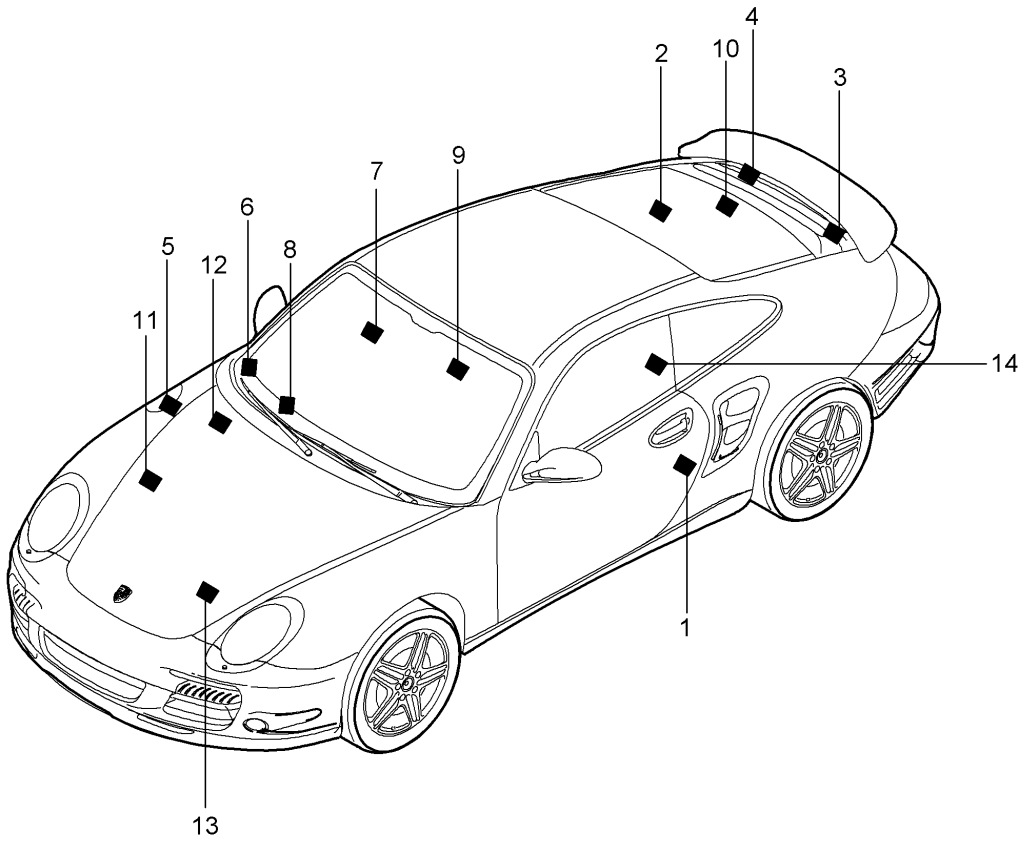

Model: 997T07

Model life 2007>>2009

Model: 997T07

Model life 2007>>2009

Pos	Part Number	Description	Remark	Qty	Model
-		Signs/notices		1	PR:447
2	997 361 701 00	Signs/notices Spare wheel		1	PR:215
2	928 701 150 00	Sticker Arabic		1	
2	7PP 010 707 K	Sticker "MAX 80 KM/H"		1	PR:422,450, 447
-		D - MJ 2009>> - MJ 2009 Signs/notices			
3	997 006 108 00	Engine specifications Sticker		1	PR:068
3	955 701 675 00	Sticker		1	PR:193
4	997 006 544 00	Reservoir Sticker		1	
4	997 701 535 00	engine oil - MOBIL 1 - Sticker		1	PR:193
-		Engine-oil level Signs/notices			
5	996 006 117 00	Type of fuel Sticker		1	
5	996 006 117 01	98 ROZ Sticker		1	PR:150
5	996 006 117 02	98 ROZ Sticker		1	"AUS"
5	996 006 117 03	96 ROZ Sticker		1	PR:193
5	955 701 676 15	93 RON/MON/2 sticker for		1	PR:193
5	955 701 676 10	fuel filler neck Sticker		1	PR:193
-		Fuel filler flap Signs/notices			
6	3B0 010 219 B	Airbag sticker with pictogram for - airbag / child's seat		1	
6	8D0 010 141 Q	child seat sticker with pictogram for - airbag / child's seat		1	"AUS"
6	997 701 430 00	child seat Sticker		1	
6	997 701 430 01	child seat German Sticker		1	
6	997 701 430 02	child seat English Sticker		1	
6	997 701 430 03	child seat French Sticker		1	
6	997 701 430 04	child seat Italian Sticker		1	
6	997 701 430 05	child seat Swedish Sticker		1	
6	997 701 430 06	child seat Spanish Sticker		1	
6	997 701 430 07	child seat Arabic Sticker		1