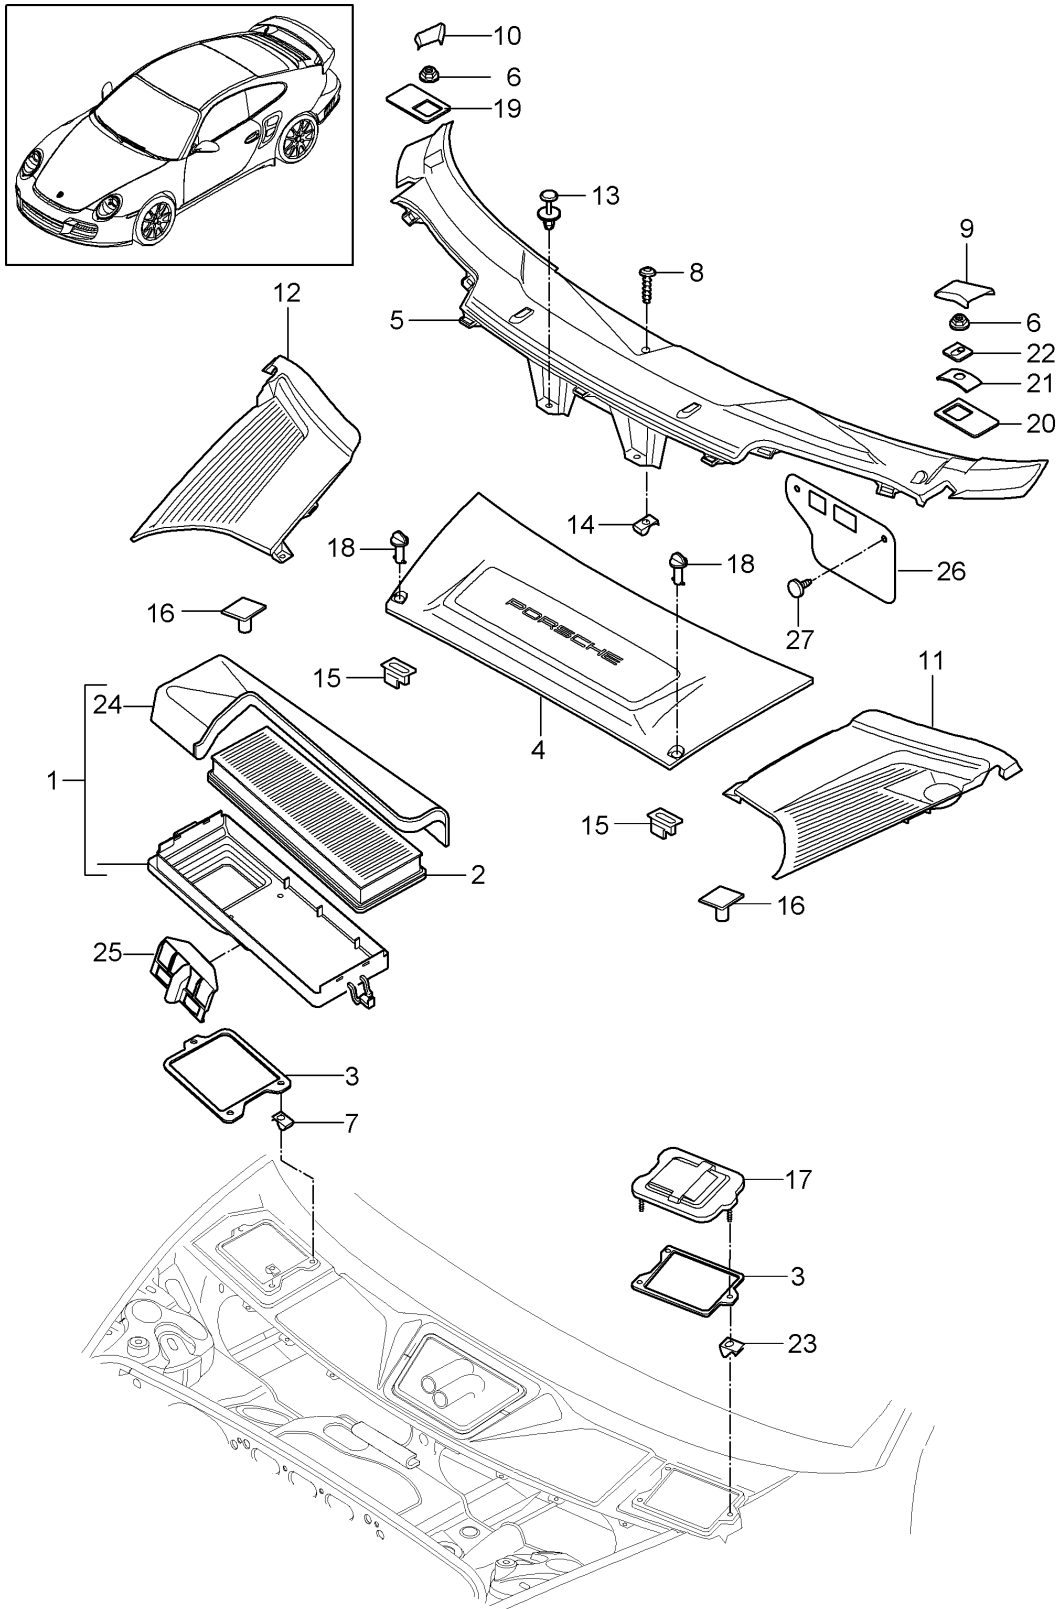

Model: 997T07

Model life 2007>>2009

Pos	Part Number	Description	Remark	Qty	Model
1	996 126 011 52	Compressor		1	
2	996 573 926 00	Compressor Magnetic coupling		1	
3	900 385 102 01	repair set Torx screw		2	
4	996 126 102 71	BM 8 X 90 Distance piece		1	
5	900 385 281 01	Torx screw BM 8 X 120		1	
6	996 573 926 01	Oil filler screw		1	
7	996 573 926 02	seal ring		1	
8	900 067 147 02	Socket head bolt M8 X 25		2	
8	900 067 147 01	Discontinued part Socket head bolt M8 X 25		2	
-	000 043 200 04	Compressor oil 250ML		1	

Model: 997T07

Model life 2007>>2009