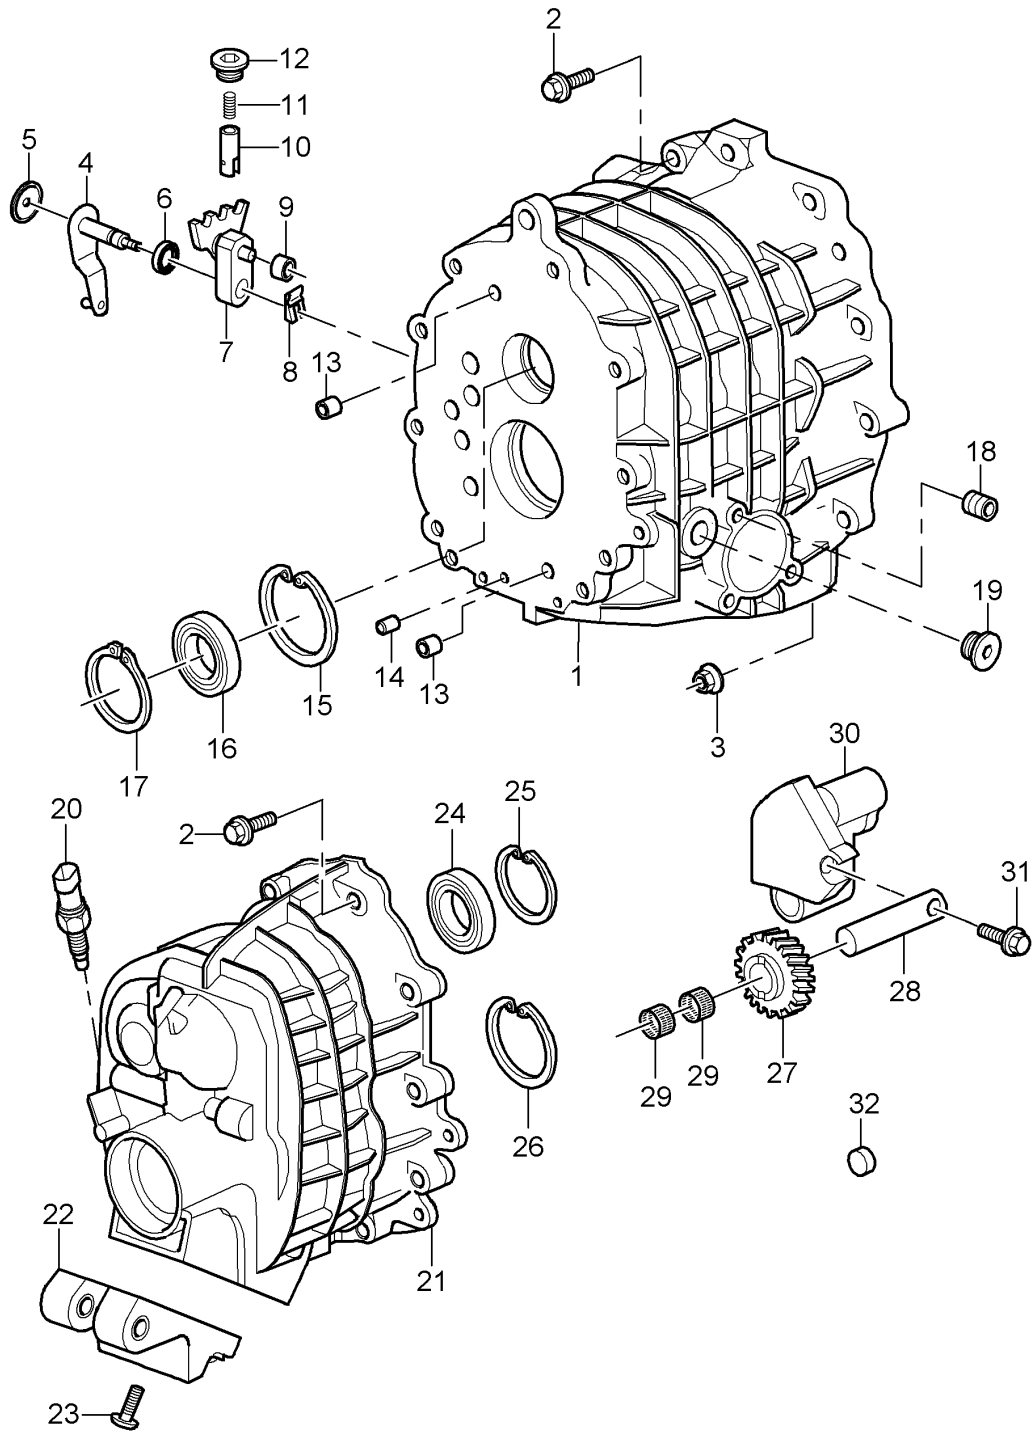

Model: 997T07

Model life 2007>>2009

Model: 997T07 Model life 2007>>2009

Pos	Part Number	Description	Remark	Qty	Model
		Gear housing Gearbox cover			G9788
1	996 301 102 9A	Gear housing		1	
2	900 378 281 01	Hexagon bolt M 8 X 35		20	
3	900 076 064 02	Hexagon nut M 8		2	
4	996 303 031 9A	gearshift lever		1	
5	986 424 133 00	Washer		1	
6	996 303 517 01	Shaft oil seal 15 X 21 X 7		1	
(6)	996 303 517 00	Discontinued part Shaft oil seal 15 X 21 X 7		1	
7	996 303 033 00	Shift segment		1	
8	996 303 383 00	fuse		1	
9	996 303 303 00	roller 20 X 8 X 8		1	
10	996 303 035 00	Pin		1	
11	996 303 235 00	Pressure spring		1	
12	900 908 021 01	sealing plug M 18 X 1,5		1	
13	996 303 515 00	Bearing bush 15 X 17 X 12		2	
14	900 012 144 00	Cylinder pin A 12,0 X 14		2	
15	999 152 031 01	snap ring SB 68 X 1,50		1	
16	999 110 181 00	cylinder roller bearing 30 X 62 X 16		1	
17	900 111 001 00	snap ring SP 62		1	
18	999 504 004 00	threaded insert M 8 X 16		3	
19	N 910 597 01	sealing plug M 22 x 1,5		1	
20	996 606 133 00	Switch		1	
21	996 301 301 9A	Back-up light	rear	1	
22	722 260 006 2	Gearbox cover gearbox mounting		1	
23	999 073 095 01	Gearbox cover fillister hd. bolt M 8 X 30		4	
24	999 110 194 01	cylinder roller bearing 25 X 52 X 15		1	
25	999 152 062 01	snap ring SB 52 X 1,5		1	
26	999 152 024 01	snap ring SB 62 X 1,5		1	
27		reverse gear		1	
28	996 302 228 50	Pin reverse gear	see illustration: 303-001	1	
29	996 302 224 00	Needle cage 20 X 26 X 17		2	
(30)	996 302 225 51	Segment		1	
31	900 378 150 01	Hexagon bolt M 8 X 55		1	
32	999 501 023 30	Sealing cap 6,7		1	
33	996 303 523 01	Bearing bush 13X15X10		2