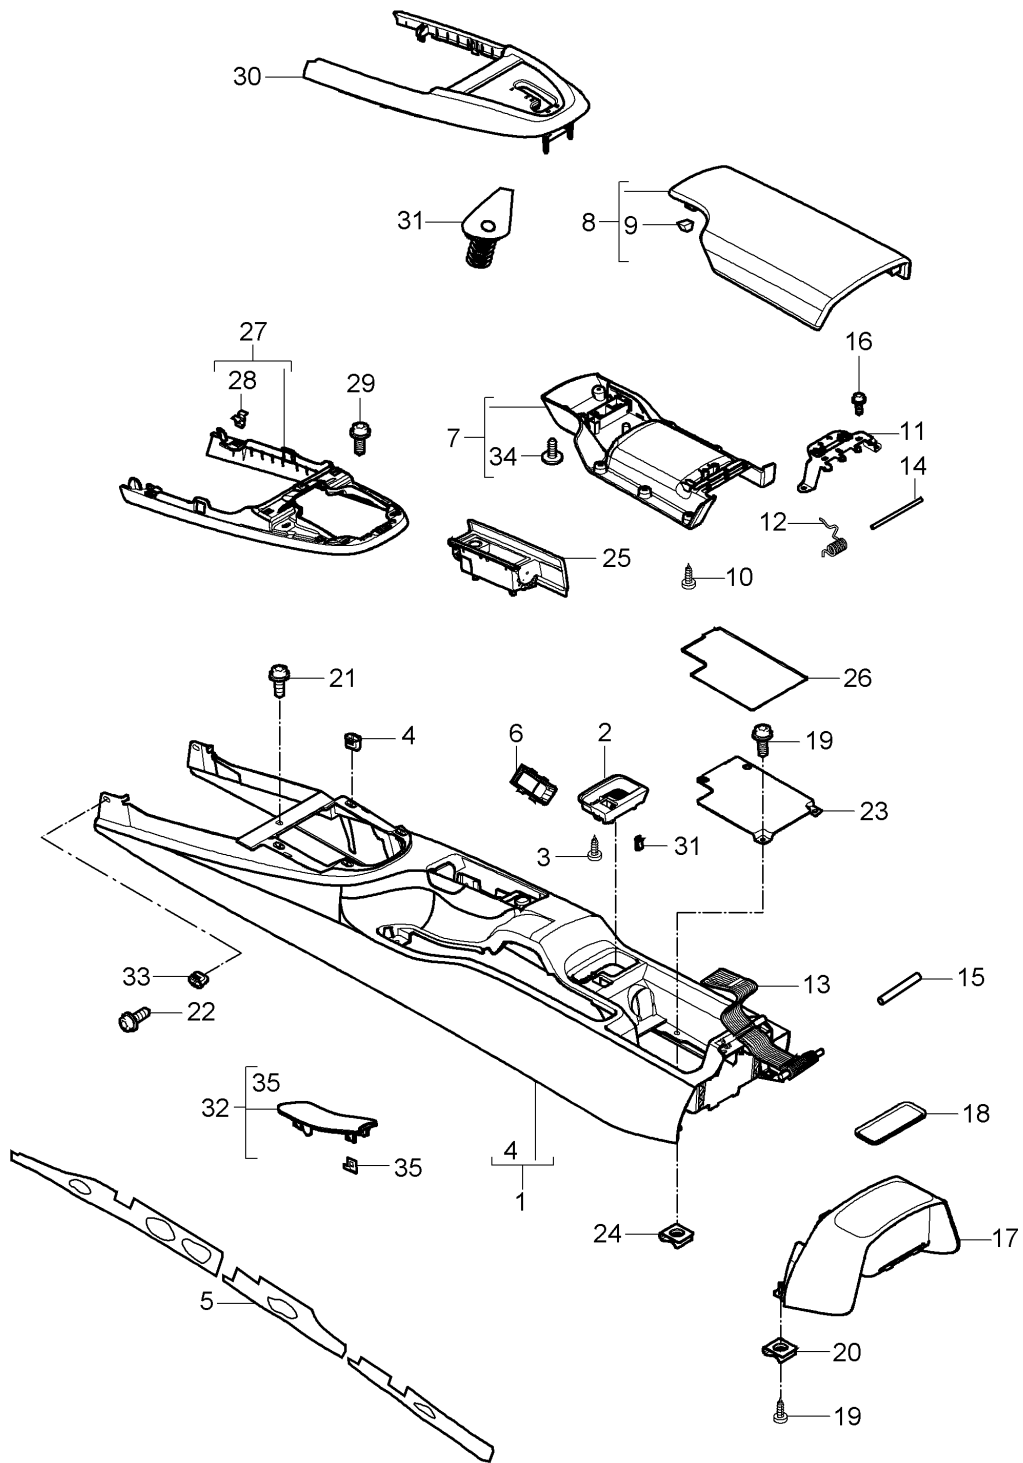

Model: 997T07

Model life 2007>>2009

Pos	Part Number	Description	Remark	Qty	Model
13	997 553 143 01	Stowage compartment Centre console	front	1	GT2
	997 553 143 01 D07	Volcano grey			
14	997 553 543 01	Insert for centre console		1	
		Stowage compartment			
15	999 919 164 09	fillister hd. bolt 5,0 X 12,0 for Mount Stowage compartment		3	

Model: 997T07

Model life 2007>>2009