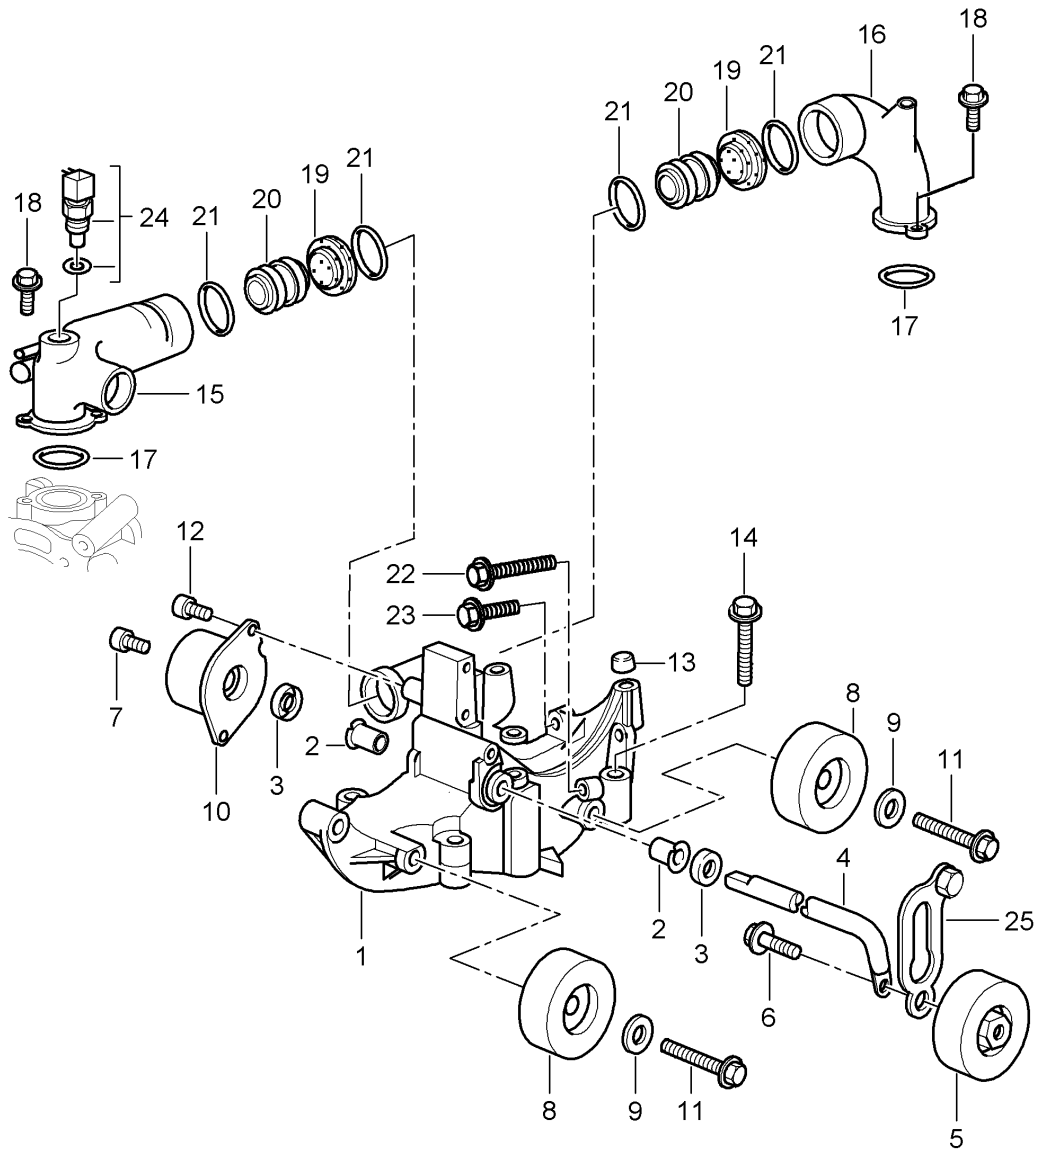

Model: 997T07

Model life 2007>>2009

Model: 997T07 Model life 2007>>2009

Pos	Part Number	Description	Remark	Qty	Model
		Belt tensioner			9770
		Belt drive			
1	996 115 112 70	Console		1	
2	997 102 167 00	Bush		2	
3	996 102 365 50	dust cap		2	
4	996 115 913 70	lever		1	
		Discontinued part			
(4)	996 115 913 71	lever		1	
5	996 115 016 72	Tensioning roller		1	
6	999 072 039 01	Hexagon bolt M 10 X 30		1	
7	900 067 117 05	Socket head bolt M 6 X 16		1	
8	996 115 015 75	idler pulley		2	
9	996 102 125 53	Cover disc		2	
10	996 115 221 72	tensioner		1	
11	900 385 120 01	Hexagon socket head bolt M 10 X 55		2	
12	900 067 131 03	Socket head bolt M 8 X 16		2	
13	999 095 063 02	dowel sleeve 11 M 6 X 10		4	
(13)	999 095 063 01	D - MJ 2007>> - MJ 2007 dowel sleeve 11 M 6 X 10		4	
14	900 385 004 01	D - MJ 2008>> Torx screw AM 10 X 60		4	
15	997 106 039 72	connection piece		1	
16	997 106 440 70	connection piece		1	
17	999 707 410 40	O-ring 39,20 X 3,00		2	
18	900 385 019 01	Torx screw M 6 X 20		4	
19	996 106 214 70	protective ring		2	
20	996 106 238 71	Connector union		2	
21	999 707 411 40	O-ring 28,00 X 4,50		4	
22	900 385 036 01	Hexagon socket head bolt M 8 X 55		1	
23	900 385 098 01	Torx screw M 8 X 25		2	
24	997 606 420 00	Temperature sensor		1	
25	996 115 213 71	Follower		1