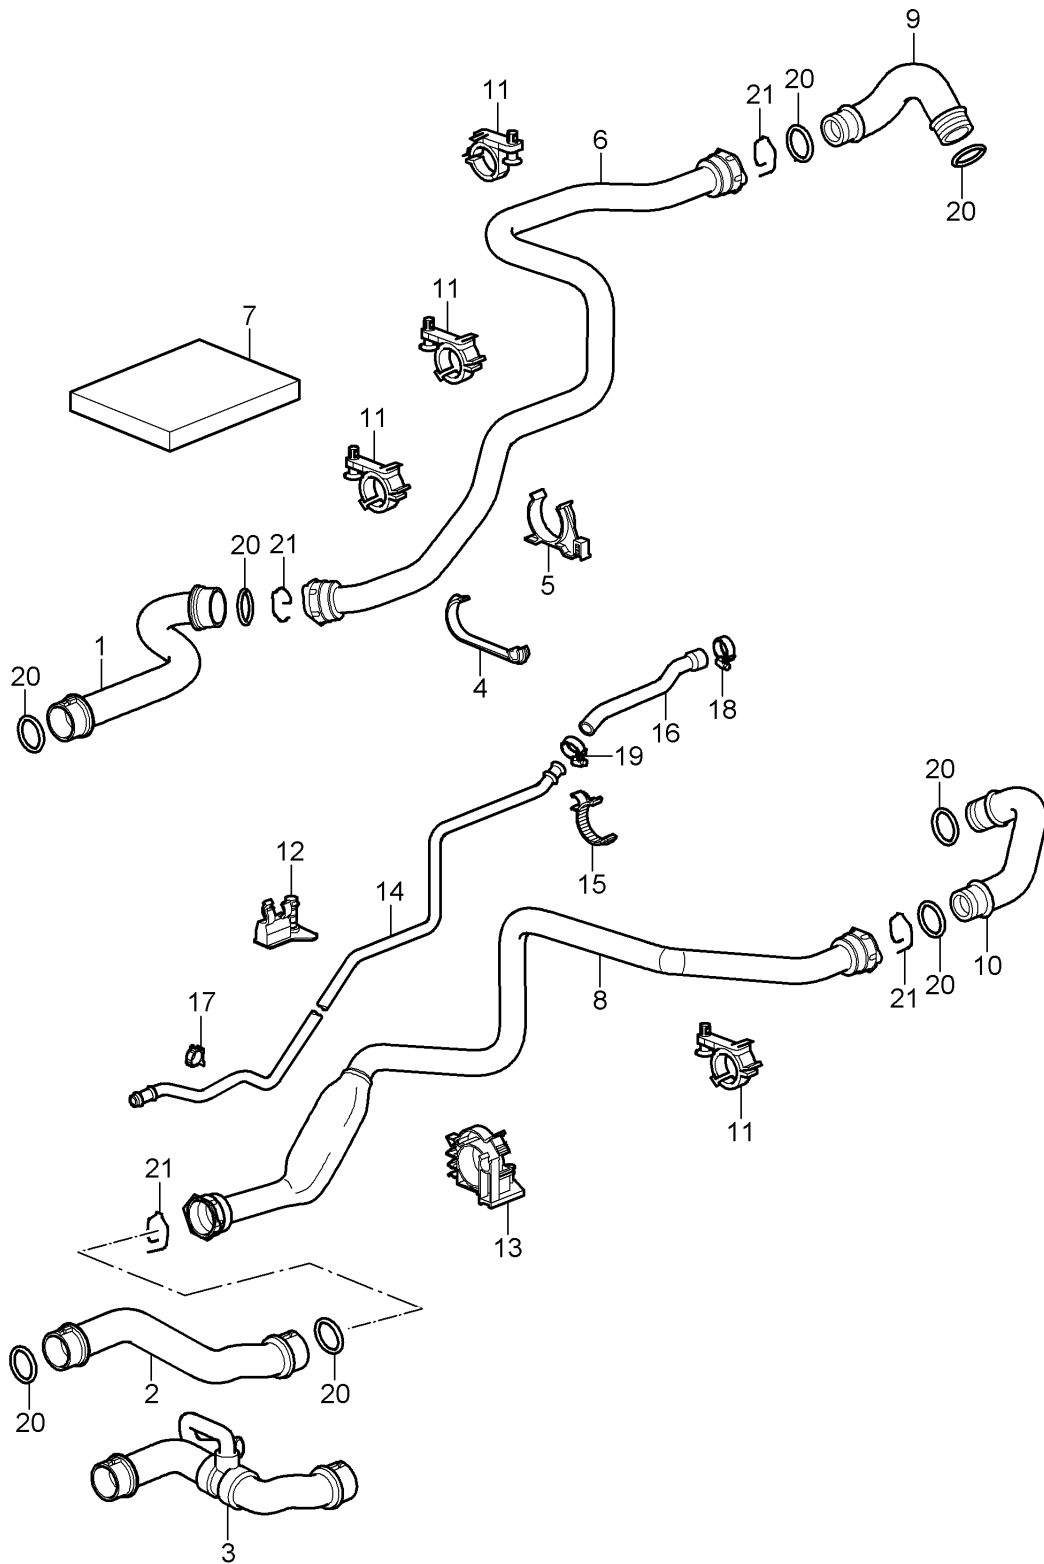

Model: 997T07

Model life 2007>>2009

Model: 997T07 Model life 2007>>2009

Pos	Part Number	Description	Remark	Qty	Model
1	997 106 740 05	Water cooling 1 Water hose Supply		1	
2	997 106 741 05	Water hose Return line Discontinued part		1	PR:480
3	997 106 742 03	Water hose Return line D - MJ 2007>> - MJ 2007		1	PR:249
(3)	997 106 742 04	Water hose Return line D - MJ 2008>> Discontinued part		1	PR:249
(3)	997 106 742 05	Water hose Return line D - MJ 2008>>		1	PR:249
(3)	997 106 889 95	Water hose Return line D - MJ 2008>> Discontinued part		1	PR:101
(3)	997 106 889 96	Water hose Return line D - MJ 2008>>		1	PR:101
4	997 106 426 00	Bracket		1	
5	997 106 427 01	Bracket		1	
6	997 106 610 02	Coolant pipe Supply Discontinued part		1	
6	997 106 610 03	Coolant pipe Supply Discontinued part		1	
6	997 106 610 31	Coolant pipe Supply		1	
7	999 551 166 40	felt strip		1	
8	997 106 069 00	Coolant pipe Return line		1	
9	997 106 501 01	Water hose Supply		1	
10	997 106 502 00	Water hose Return line		1	
11	996 106 417 73	Bracket To Use		4	
(11)	996 106 417 73	with: Coolant pipe 997.106.610.02 997.106.610.03 Bracket To Use		3	
(11)	997 106 457 32	with: Coolant pipe 997.106.610.31 Bracket To Use		1	
12	997 106 428 01	with: Coolant pipe 997.106.610.31 Bracket		1	
13	997 106 429 01	Bracket		1	
14	997 106 682 03	Breather line D >> - MJ 2007		1