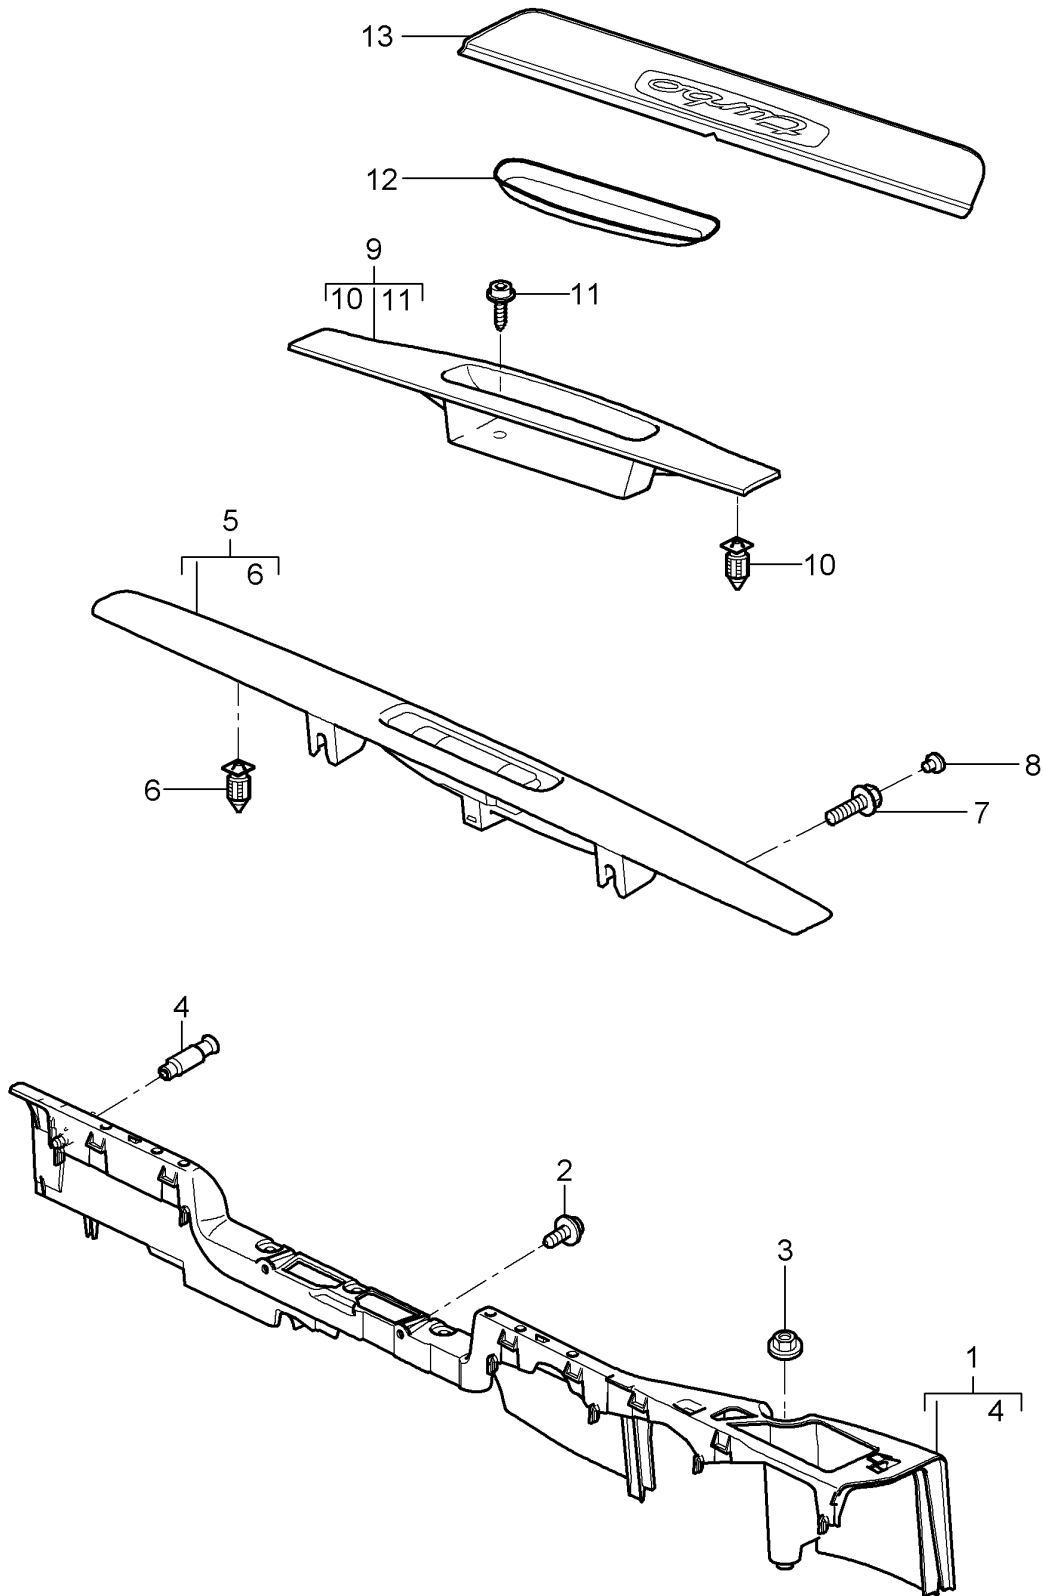

Model: 997T07

Model life 2007>>2009

Pos	Part Number	Description	Remark	Qty	Model
16		Mount Bracket Flooring Floor mats Set See group 8/07/06		1	
17	999 902 054 40	Tequipment catalogue Fixing plate for		4	
18	964 551 751 00	Floor mats Bracket	rhd	1	PR:099,193
(18)	997 551 852 00	Warning light Bracket	lhd	1	PR:098,193
19	999 919 254 01	Warning light fillister hd. bolt 40 x 36,5		2	PR:193

Model: 997T07

Model life 2007>>2009