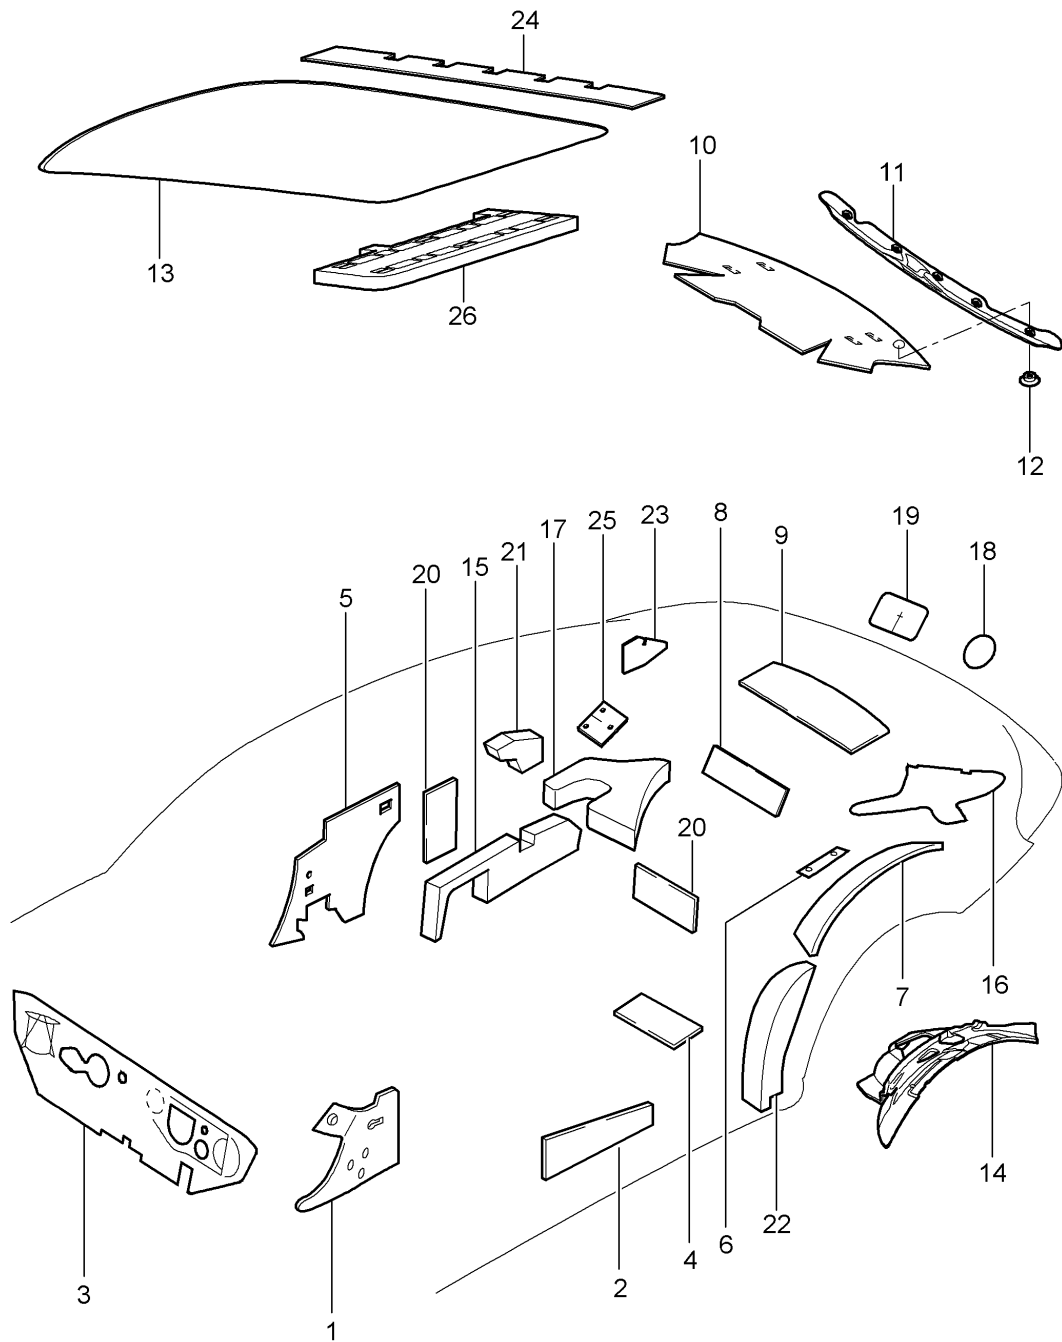

Model: 997T07

Model life 2007>>2009

Model: 997T07

Model life 2007>>2009

Pos	Part Number	Description	Remark	Qty	Model
1	997 556 605 00	Body Sound proofing 1 Sound absorber	left	1	COUPE
(1)	997 556 606 00	Wheel housing Sound absorber	front right	1	
2	997 556 531 01	Wheel housing sound absorber for door	front	1	
3	997 556 723 00	Sound absorber Firewall	lhd	1	PR:098
(3)	997 556 724 00	Sound absorber Firewall	rhd	1	PR:099
4	997 556 503 00	Insulation for floor		2	TURBO
5	997 556 655 00	Sound absorber	left	1	
(5)	997 556 656 00	Side panel trim Sound absorber	right	1	
6	997 556 523 00	Side panel trim Damping		2	
7	997 556 507 00	tray sound absorb.for wheel housing	left	1	TURBO
(7)	997 556 508 00	sound absorb.for wheel housing	rear right	1	TURBO
8	997 556 511 00	sound absorber for rear panel	rear	1	TURBO
9	997 556 521 00	sound absorber for rear panel	lower	1	TURBO
10	997 556 711 02	Sound absorber	upper	1	
10	997 556 711 03	D - MJ 2007>> - MJ 2007 Sound absorber		1	
11	996 556 761 01	Engine bay D - MJ 2008>> retaining strip		1	
12	999 049 020 40	Engine bay Plastic nut		5	
13	997 556 647 00	T5/30 X 5,1 Sound absorber		1	TURBO
14	997 556 657 00	Roof Sound absorber	left	1	PR:652
(14)	997 556 658 00	Wheel housing liner Sound absorber	rear right	1	
15	997 556 571 02	Wheel housing liner Sound absorber	rear	2	TURBO
16	996 556 753 01	Side panel trim Seal	left	1	
(16)	996 556 754 01	Side part Seal	upper right	1	
17	997 556 811 01	Side part Filler piece	upper left	1	
(17)	997 556 812 01	Wheel housing Filler piece	left right	1	
18	997 556 807 00	Wheel housing Sound absorber		2	TURBO
19	997 556 805 00	40,0 Cross panel Rear end Sound absorber		1	TURBO
20	997 556 801 00	120 X 90 Cross panel Rear end Sound absorber		4	TURBO
21	997 556 803 00	Seat well Filler piece		2	
22	997 556 513 01	Seat well Sound absorber		2	
		B-pillar