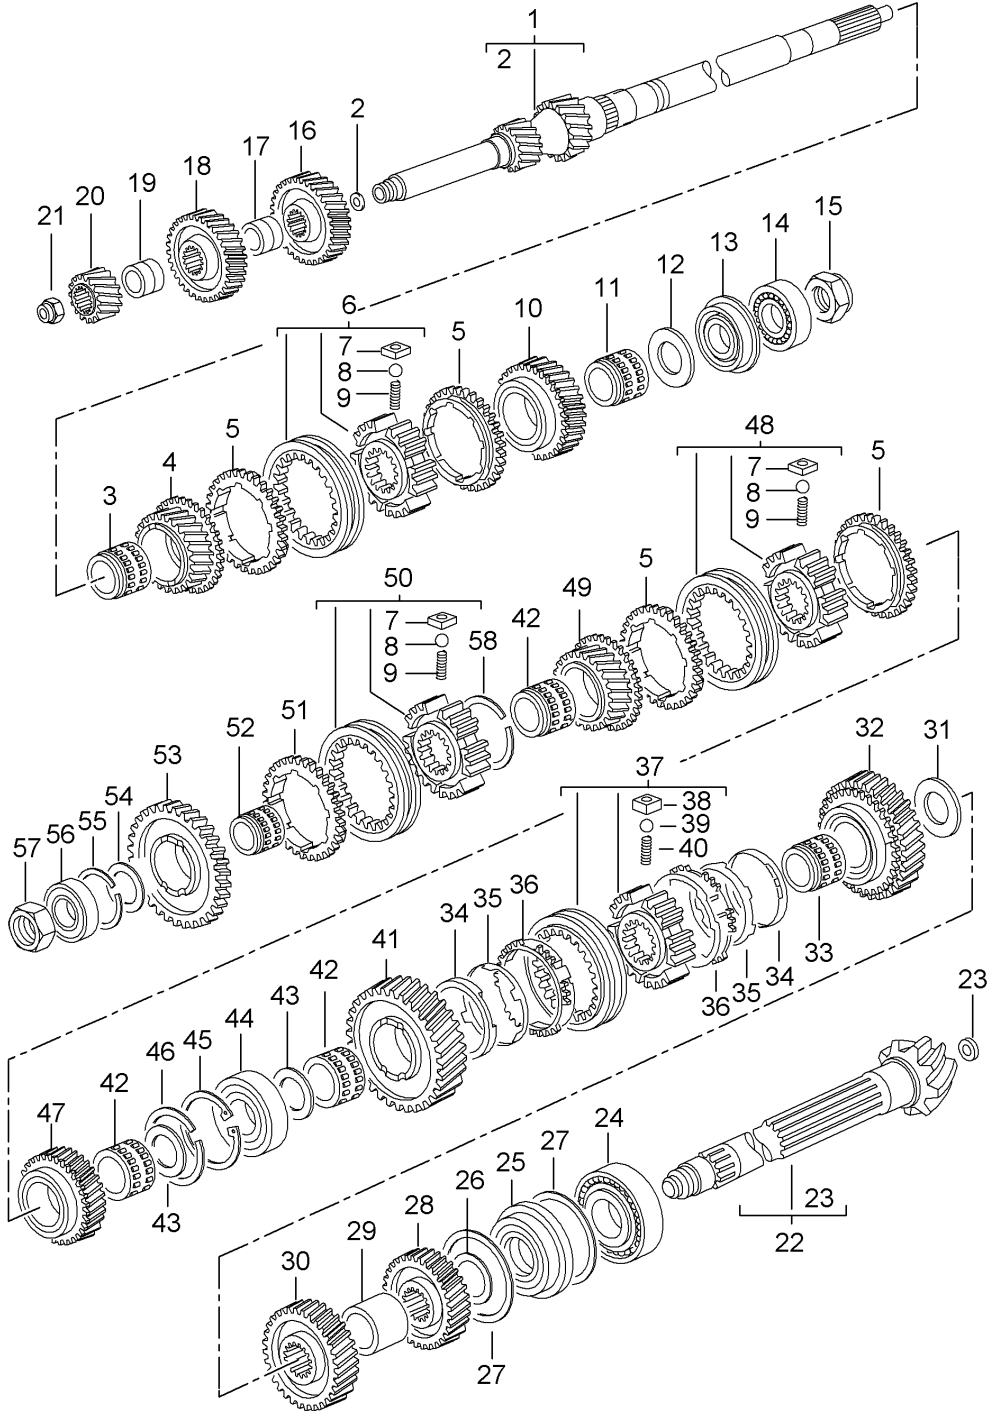

Model: 997T07

Model life 2007>>2009

Model: 997T07

Model life 2007>>2009

Pos	Part Number	Description	Remark	Qty	Model
-		gears and shafts Gear wheel sets see illustration:	303-001		G9788
1		Input shaft		1	
2	964 302 335 02	Washer 7 MM		1	
3	999 201 718 02	needle bearing - 42 X 47 X 32		1	
4		Loose gear wheel 3rd gear		1	
5	928 304 211 30	synchronizer ring		4	
6	996 304 021 51	Guide sleeve 3rd/4th gear		1	
7	928 304 251 00	Stone		9	
8	N 025 653 2	ball 6,5 MM		9	
9	928 304 261 01	Pressure spring		9	
10		Loose gear wheel 4th speed		1	
11	999 201 719 02	needle bearing - 35 X 47 X 32,2		1	
12	996 302 294 50	thrust washer 4th speed		1	
13	999 052 094 00	Four-point contact bearing 30 X 62 X 16		1	
13	999 052 098 00	Four-point contact bearing 30 X 62 X 16		1	
14	999 110 117 01	cylinder roller bearing 30 X 62 X 20		1	
15	999 034 033 00	Hexagon nut M 30 X 1,5		1	
16		Fixed gear wheel 6th gear		1	
17	950 302 268 12	spacer bush 5th gear and 6th gear		1	
18		Fixed gear wheel 5th gear			
19	950 302 270 02	spacer bush		1	
20		Fixed gear wheel Reverse gear		1	
21	999 034 035 00	Locknut M 22 X 1,5		1	
22		Pinion shaft		1	
23	964 302 335 01	Washer 14,5		1	
24	999 110 119 01	cylinder roller bearing 40 X 90 X 23		1	
25	999 052 227 00	angular ball bearing 40 X 82 X 18		1	
26	996 302 163 50	fitted washer 90 X 97 X 0,50		X	
26	996 302 163 51	fitted washer Discontinued part		X	
26	996 302 163 52	fitted washer 90 X 97 X 0,60		X	
26	996 302 163 53	fitted washer 90 X 97 X 0,65		X	
26	996 302 163 54	fitted washer 90 X 97 X 0,70		X	
26	996 302 163 55	fitted washer 90 X 97 X 0,75		X