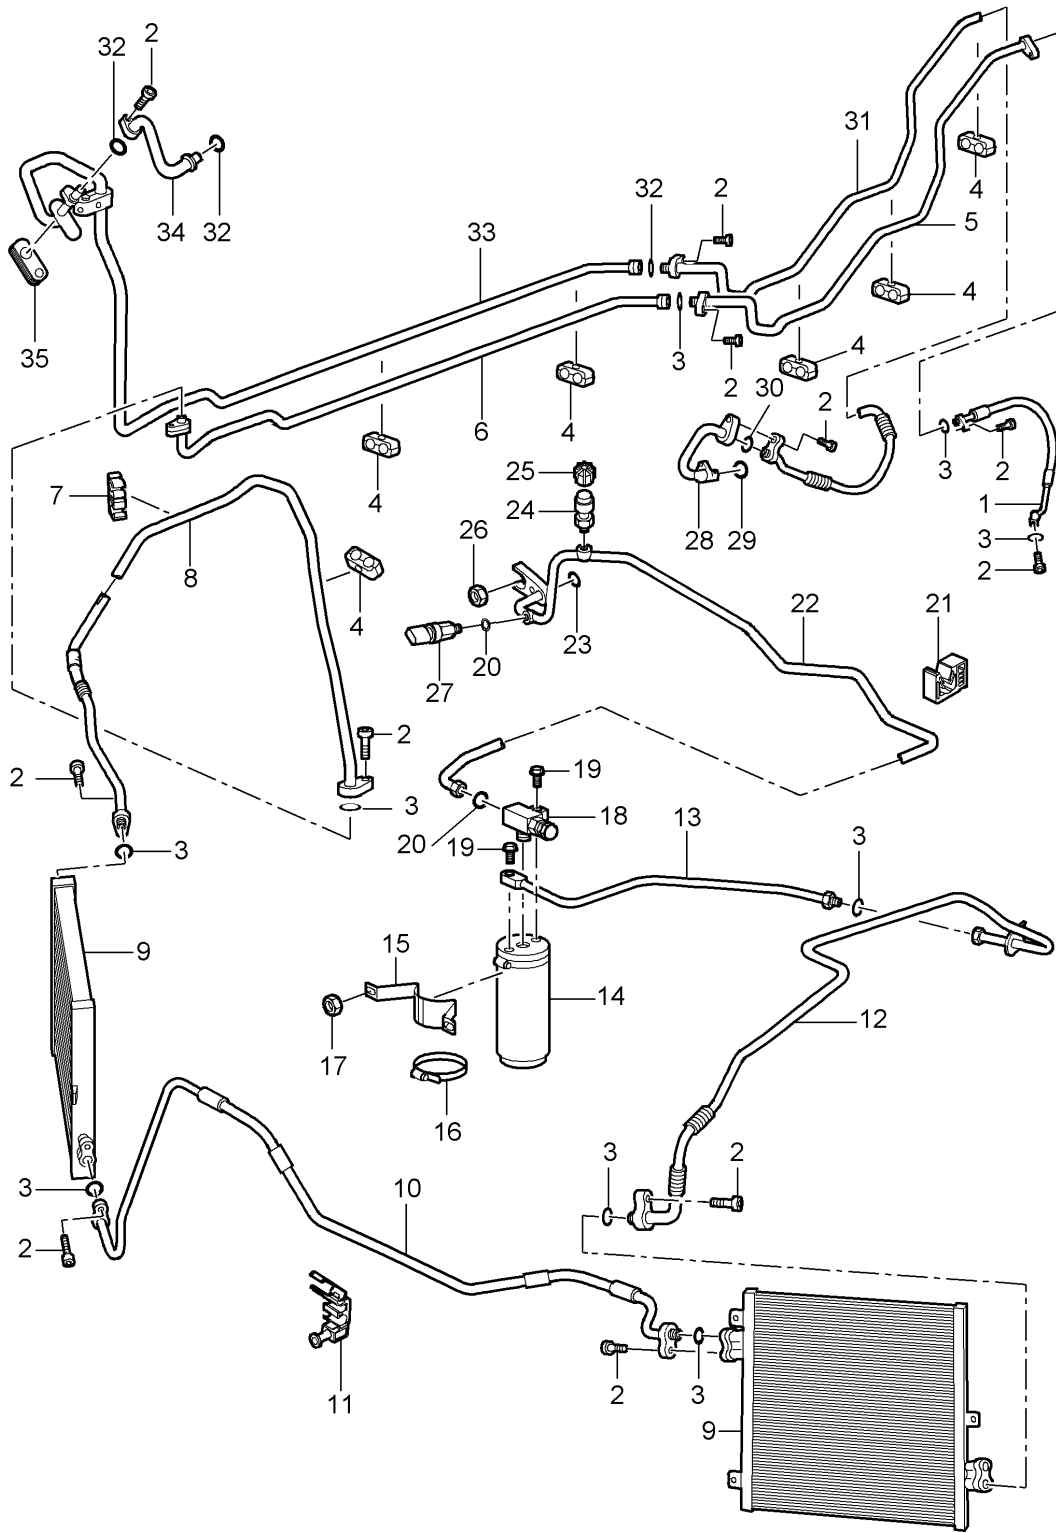

Model: 997T07

Model life 2007>>2009

Model: 997T07 Model life 2007>>2009

Pos	Part Number	Description	Remark	Qty	Model
1	997 573 097 01	refrigerant circuit Pressure line Discontinued part		1	
1	997 573 097 03	Pressure line		1	
2	900 067 247 02	Bolt with washer M8 X 30 Discontinued part		X	
2	900 067 247 01	Bolt with washer M8 X 30		X	
3	999 707 434 41	O-ring 10,6 X 2,0		X	
4	999 511 230 40	Cable holder		X	
5	997 573 096 03	Pressure line		1	
6	996 573 092 02	Pressure line		1	
7	996 355 547 01	Bracket		1	
8	997 573 094 01	Pressure line		1	
9	996 573 111 03	Condenser		2	
10	997 573 103 01	Pressure line		1	TURBO
(10)	997 573 103 80	Pressure line		1	GT2
11	996 347 543 00	Cable holder 4,75 / 8,0		2	
12	997 573 105 01	Pressure line		1	
13	996 573 106 00	Refrigerant line Drier		1	
14	944 573 143 01	Drier		1	
15	996 573 451 00	bracket for drier		1	
16	999 512 349 01	Hose clamp A50-70/9		1	
17	900 380 015 09	Hexagon nut M6		2	
18	997 573 243 00	Distributor		1	
19	900 075 340 01	Bolt with washer M6 X 22		2	
20	999 707 555 41	O-ring 10,8 X 1,8		X	
21	999 591 922 40	Bracket 4,8 / 8,0	lhd	1	PR:098
(21)	999 513 049 40	Cable ties 8,0 - 30	rhd	1	PR:099
22	997 573 108 02	Pressure line	lhd	1	PR:098
(22)	997 573 108 01	Pressure line Discontinued part	rhd	1	PR:099
(22)	997 573 108 03	Pressure line	rhd	1	PR:099
23	999 707 531 41	O-ring 7,5 X 2,04		X	
24	996 573 666 00	Valve		1	
25	944 573 663 02	Cap		1	
26	900 377 010 09	Hexagon nut M6		2	
27	1K0 959 126 B	Pressure sensor Discontinued part		1	
(27)	955 613 137 01	Pressure sensor Discontinued part		1	
(27)	955 613 137 02	Pressure sensor		1	
28	997 573 099 03	suction line		1	
29	999 707 439 41	O-ring 23,8 X 2,4		X	
30	999 707 558 41	O-ring 13,7 X 2,5		X	
31	997 573 095 01	suction line M >> 627 00765 M >> 627 00889 See technical information		1	PR:249,480