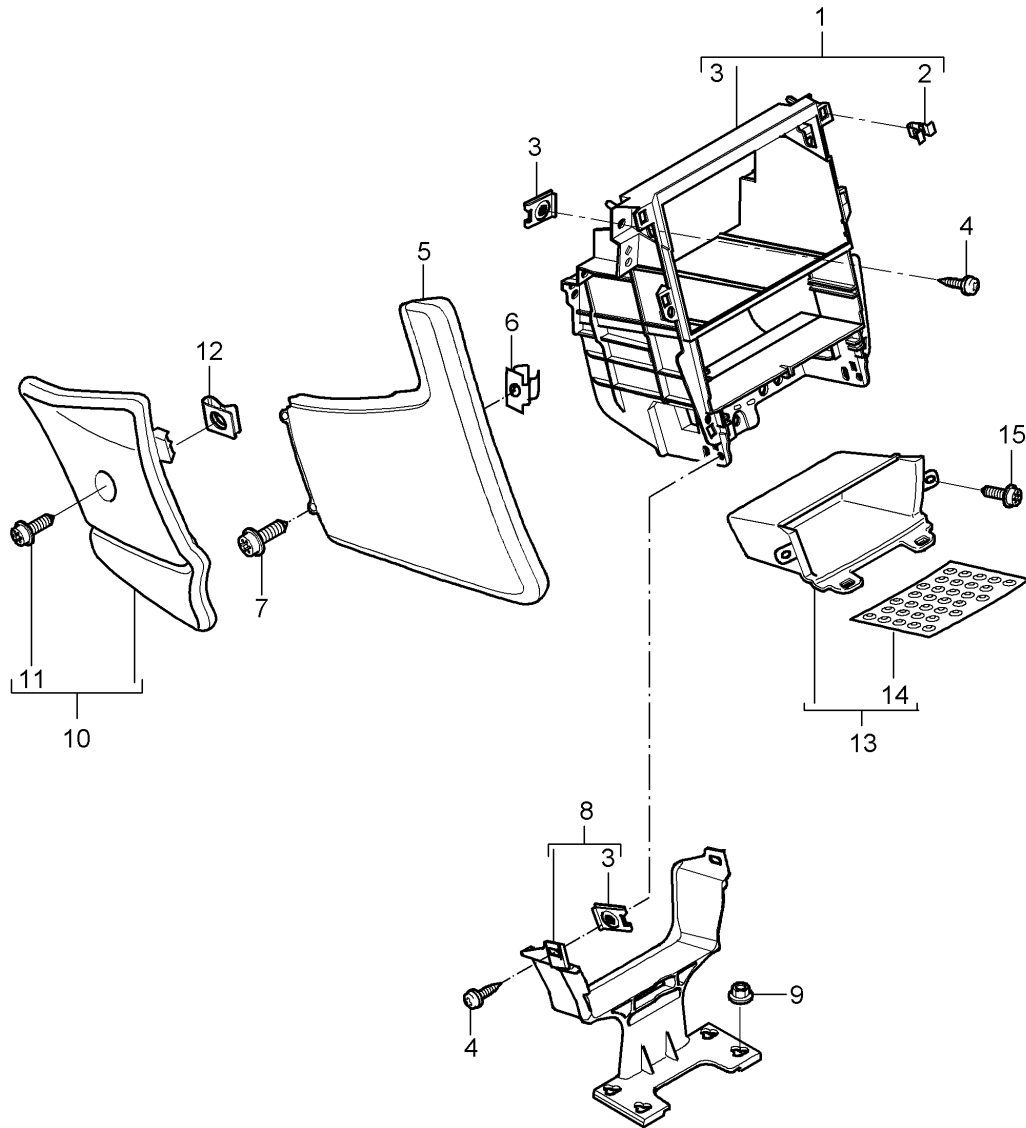

Model: 997T07

Model life 2007>>2009

Pos	Part Number	Description	Remark	Qty	Model
13	997 537 733 00	Mirror base D >> - MJ 2006 Seal Cable plug Mirror base D - MJ 2007>>		1	

Model: 997T07

Model life 2007>>2009