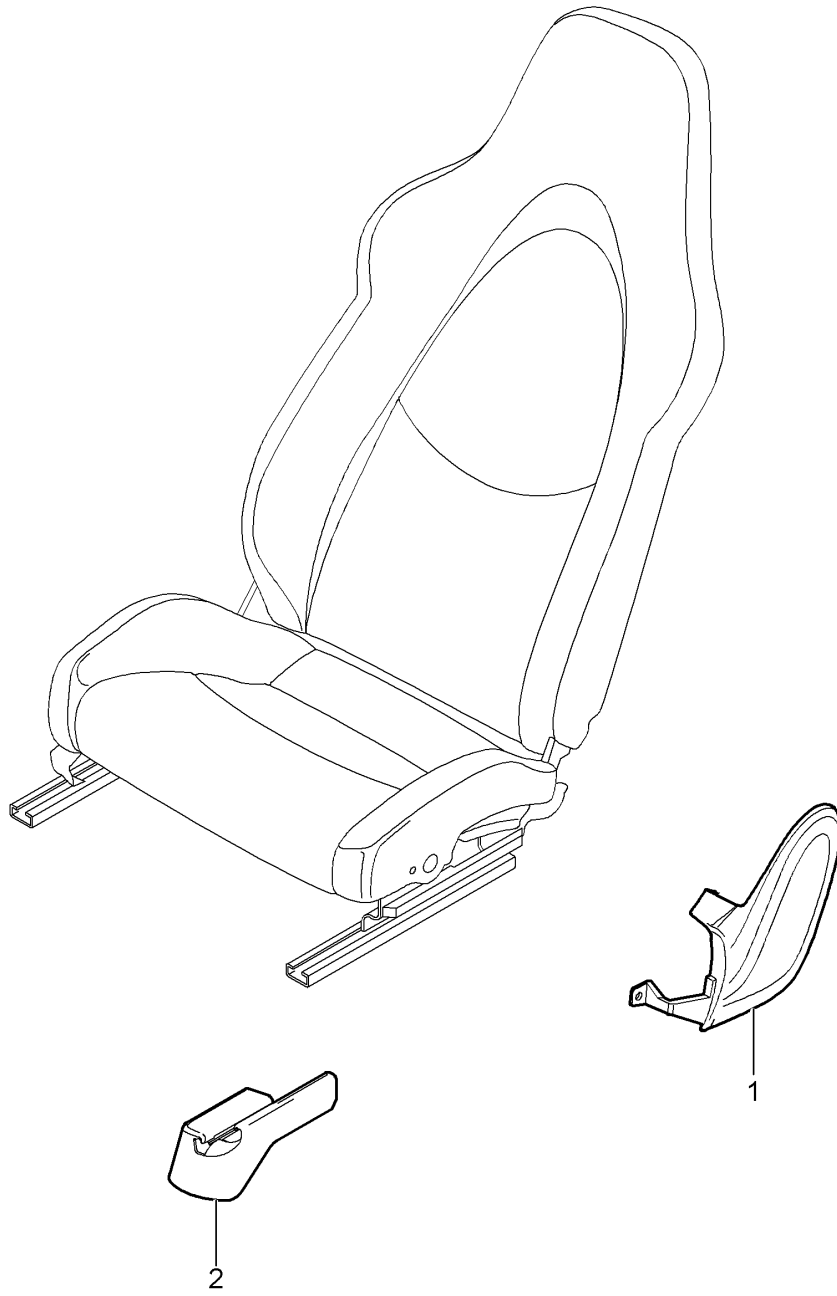

Model: 997T07

Model life 2007>>2009

Pos	Part Number	Description	Remark	Qty	Model
3	997 521 631 01	Actuator button backrest		1	
4	997 521 631 01 V05 997 521 061 01	Galvano silver Retainer plate child seat ISOFIX Not for: AUSTRALIEN		1	
5	997 521 961 01	1 set attachment parts Retainer plate		1	
6	997 521 251 00	Holder for fire extinguisher		1	PR:098,509
(6)	997 521 252 00	Holder for fire extinguisher		1	PR:099,509
7	997 521 607 00	Cup Fire extinguishers		1	PR:509
8	997 521 881 00	Holder for fire extinguisher Cup		1	PR:509
9	997 521 851 00	tensioning strap Fire extinguishers		1	PR:509
10	996 722 115 00	Fire extinguishers Information available		1	PR:509
11	997 521 841 00	Reinforcement	front	1	PR:509
12	997 521 843 00	Reinforcement	rear	1	PR:509
13	997 521 427 01	Cover Sensor Weight	left	1	PR:438,560
(13)	997 521 427 01 01C 997 521 426 01	Satin black Cover Sensor Weight	right	1	PR:438,560
14	997 521 426 01 01C 999 141 047 01	Satin black Torx screw Mount Seat rail		4	

Model: 997T07

Model life 2007>>2009