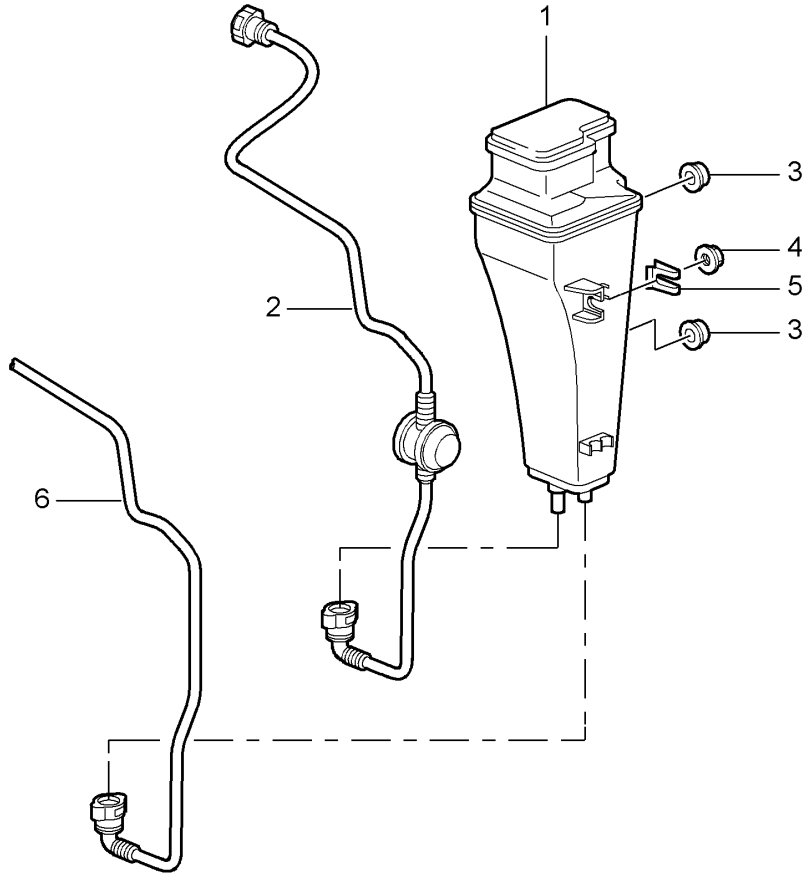

Model: 997T07

Model life 2007>>2009

Pos	Part Number	Description	Remark	Qty	Model
1	997 201 265 01	Fuel system Fuel line Fuel pump for Engine	rear rear	1	
2	997 201 275 00	Fuel line Return line	rear	1	
3	997 201 355 01	Air line Activated charcoal container for Engine	rear	1	
4	999 507 833 40	Cable holder 15/8/10/8		1	
5	999 507 488 40	Cable holder 5,0/10,0		4	
6	999 507 521 40	Cable holder 8/8/10		1	
7	999 507 850 40	Cable holder 8,0/15,0		1	
8	999 507 727 40	Cable holder 8/10		1	
9		Lines see illustration:	front 201-005		

Model: 997T07

Model life 2007>>2009