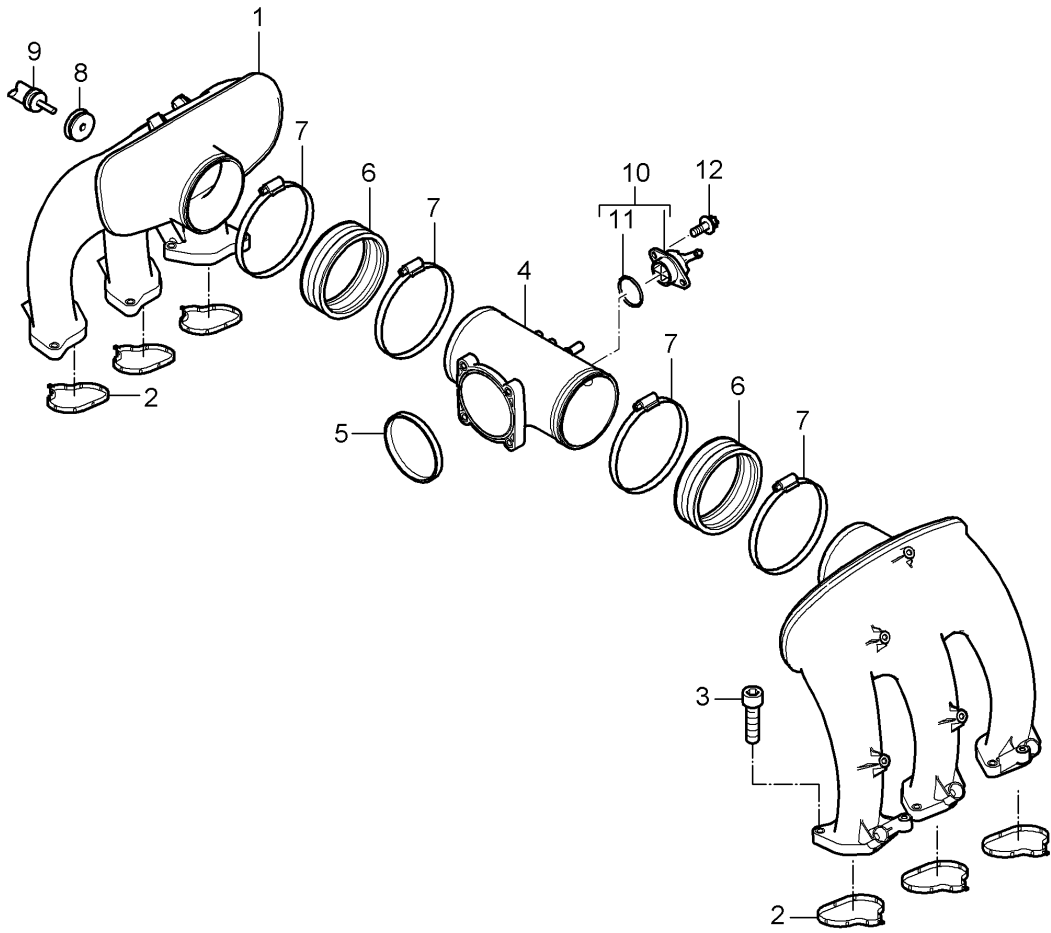

Model: 997T07

Model life 2007>>2009

Model: 997T07

Model life 2007>>2009

Pos	Part Number	Description	Remark	Qty	Model
1	997 110 627 72	intake air distributor intake air distributor Discontinued part		2	9770 PR:-101
1	997 110 627 73	intake air distributor		2	PR:-101
(1)	997 110 677 71	intake air distributor Discontinued part		2	PR:101
(1)	997 110 477 72	intake air distributor		2	PR:101
2	997 110 747 70	Seal		6	
3	900 067 354 01	Bolt with washer M 6 X 25		12	
4	997 110 215 70	Distributor tube		1	PR:-101
(4)	997 110 177 71	Distributor tube with: Seal Discontinued part		1	PR:101
(4)	997 110 159 70	Distributor tube Discontinued part		1	PR:101
(4)	997 110 059 70	Distributor tube (complete)		1	PR:101
5	997 110 319 00	Seal		1	
6	997 110 685 70	Rubber sleeve		2	PR:-101
(6)	997 110 687 71	Rubber sleeve		2	PR:101
7	999 512 539 00	Hose clamp 90 - 110/9 Discontinued part		4	
(7)	999 512 539 01	Hose clamp 90 - 110/9		4	PR:-101
(7)	999 512 698 01	Hose clamp 70 - 90/9		4	PR:101
8	993 110 530 01	Grommet		1	
9	997 606 213 00	Temperature sensor Engine bay		1	
10	997 110 178 70	Non-return valve		1	PR:101
11	999 707 409 41	O-ring 26 X 3		1	PR:101
12	900 385 050 01	Hexagon head bolt BM 6 X 16		2	PR:101