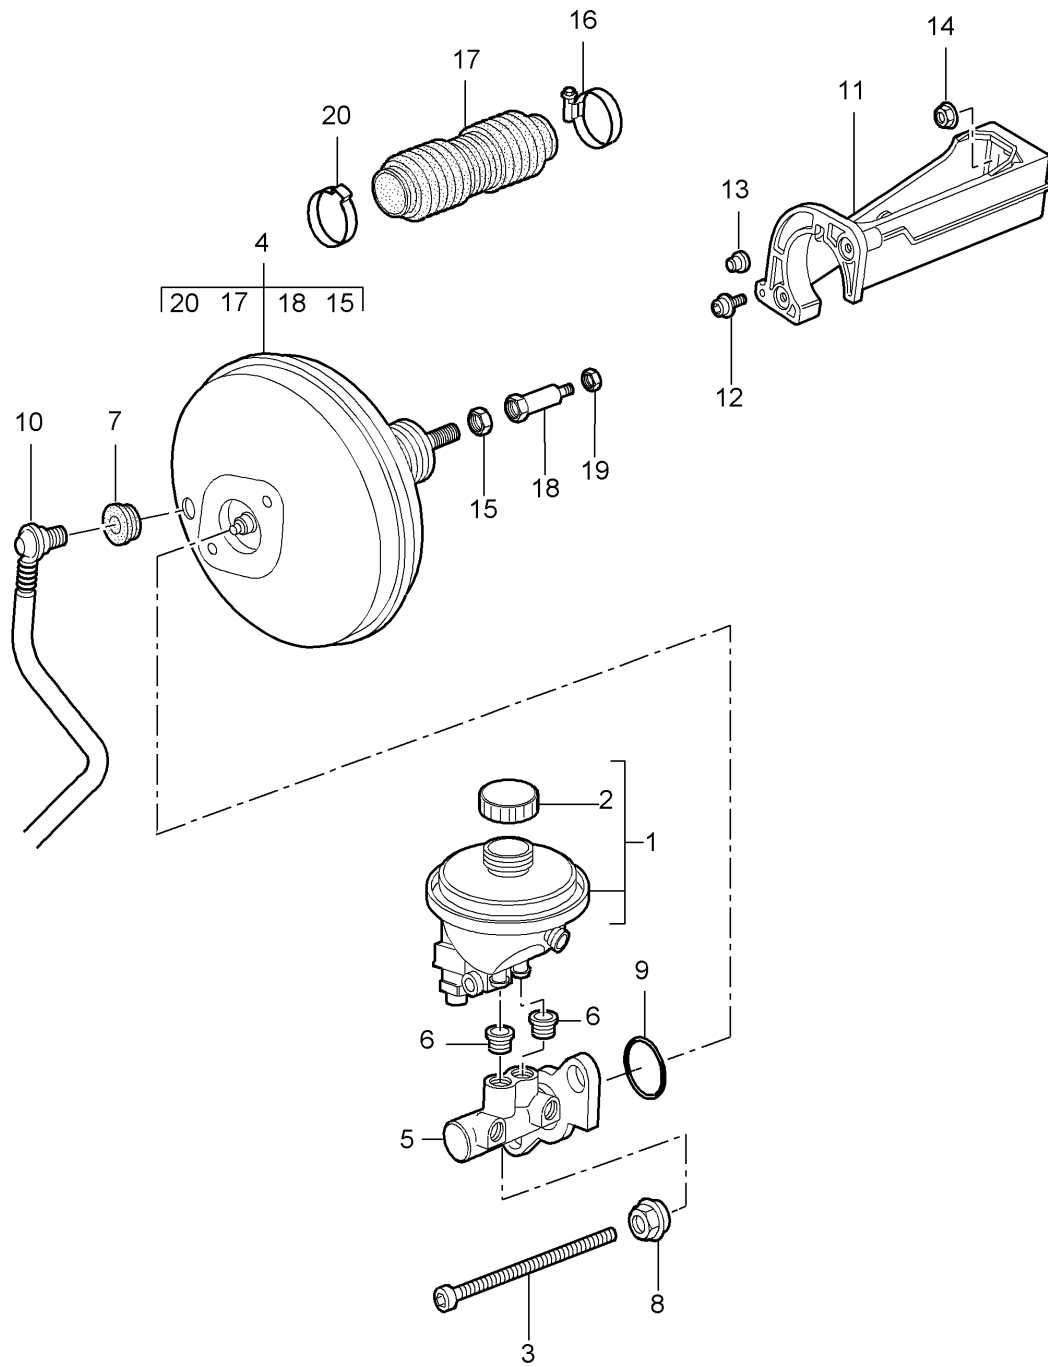

Model: 997T07

Model life 2007>>2009

Model: 997T07

Model life 2007>>2009

Pos	Part Number	Description	Remark	Qty	Model
-	000 043 210 82	Brake master cylinder			
-	000 043 210 86	Brake servo			
-	000 043 210 86	brake fluid	1.0 Ltr.	X	
-	000 043 210 86	brake fluid	30ltr.	X	
1	997 355 013 21	Reservoir for brake fluid		1	TURBO
(1)	997 355 013 01	Reservoir for brake fluid		1	GT2
2	996 355 119 01	catch		1	
-	997 355 125 00	contact carrier for container		1	
3	999 073 327 09	Socket head bolt M 8 X 197 X 29		2	
(4)	997 355 925 37	Brake servo		1	TURBO
(4)	997 355 923 90	Brake servo		1	GT2
5	997 355 910 30	Brake master cylinder		1	
6	993 355 922 00	Grommet		2	
7	999 702 182 40	Rubber bush		1	
8	997 355 925 00	Hexagon nut		2	
9	993 355 212 00	Seal		1	
10	997 355 577 26	Vacuum line	lhd	1	PR:098
(10)	997 355 578 25	Vacuum line	rhd	1	PR:099
11	997 423 251 00	Intermediate piece		1	
12	999 073 189 01	flat round head bolt M 6 X 12		2	
13	999 703 448 50	Bungs	right	1	
14	900 380 005 09	Hexagon nut M 8		2	
15	900 183 015 02	Hexagon nut M 12 X 1,5		1	
-	996 355 901 01	Seal		1	
16	999 512 478 00	Brake servo filler plate		1	
(17)	997 355 969 00	Hose clamp		1	
(17)	997 355 969 00	Bellows		1	TURBO
(17)	996 423 269 05	Bellows		1	GT2
18	996 355 927 01	Connecting piece		1	
19	900 380 015 09	Hexagon nut M 6		1	TURBO
(19)	900 380 015 01	Hexagon nut M 6		1	GT2
20	999 512 672 00	clamp		1