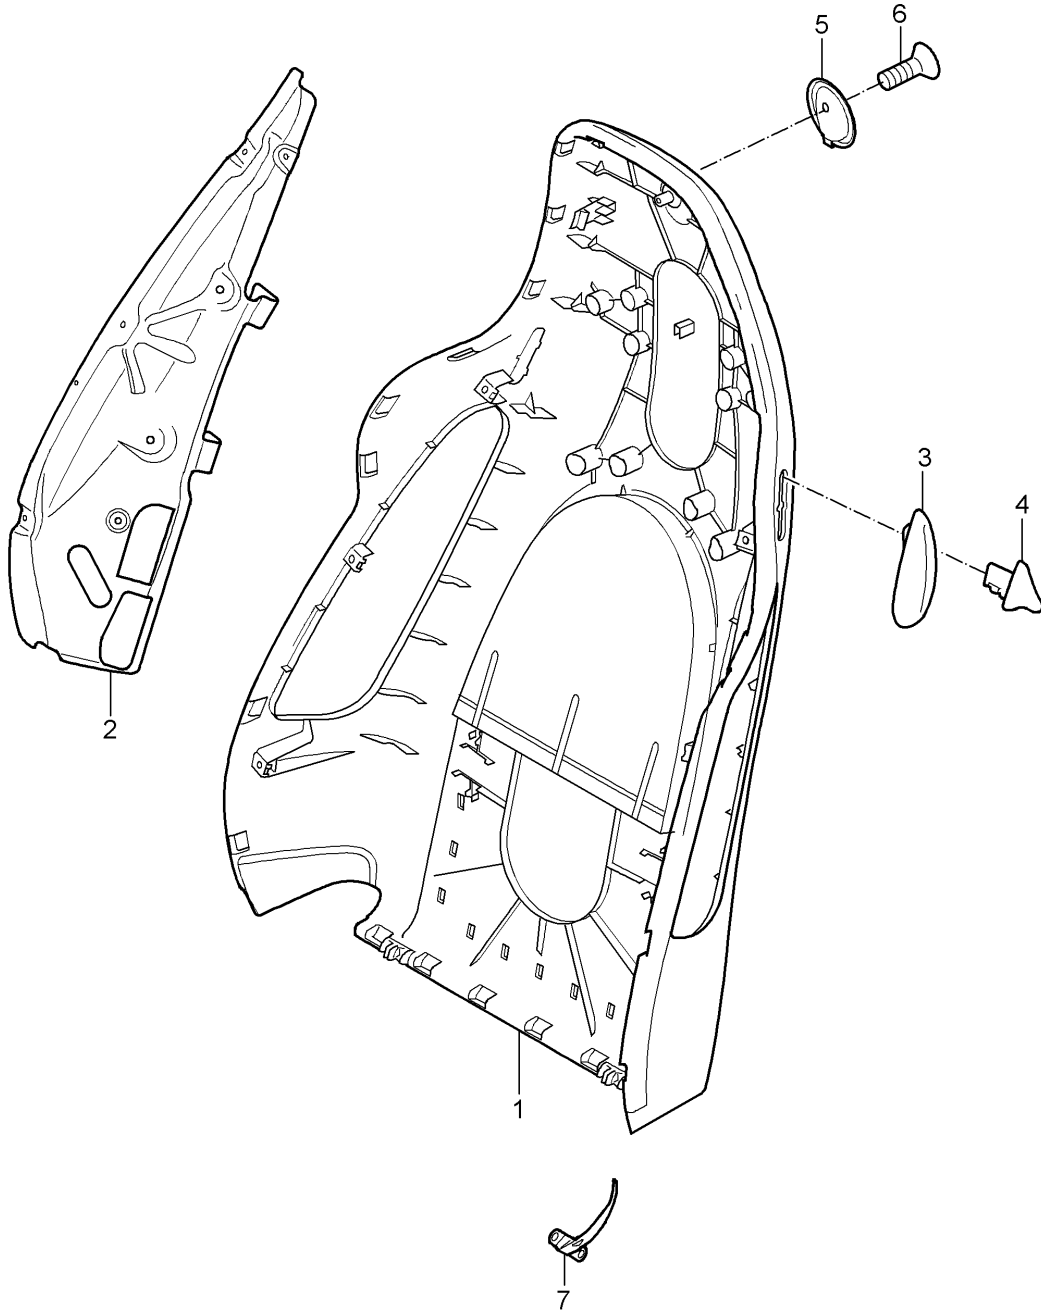

Model: 997T07

Model life 2007>>2009

Pos	Part Number	Description	Remark	Qty	Model
1	997 653 105 03	heater sports seat Front seat Heating element Seat cushion	left a. right	2	PR:375,376, 377,378,342
2	997 653 109 01	sports seat Heating element Backrest side bolster	left	1	PR:375,376, 377,378,342
3	997 653 110 01	sports seat Heating element Backrest side bolster	right	1	PR:375,376, 377,378,342
4	997 653 107 00	sports seat Heating element Backrest cushion	left a. right	2	PR:342

Model: 997T07

Model life 2007>>2009