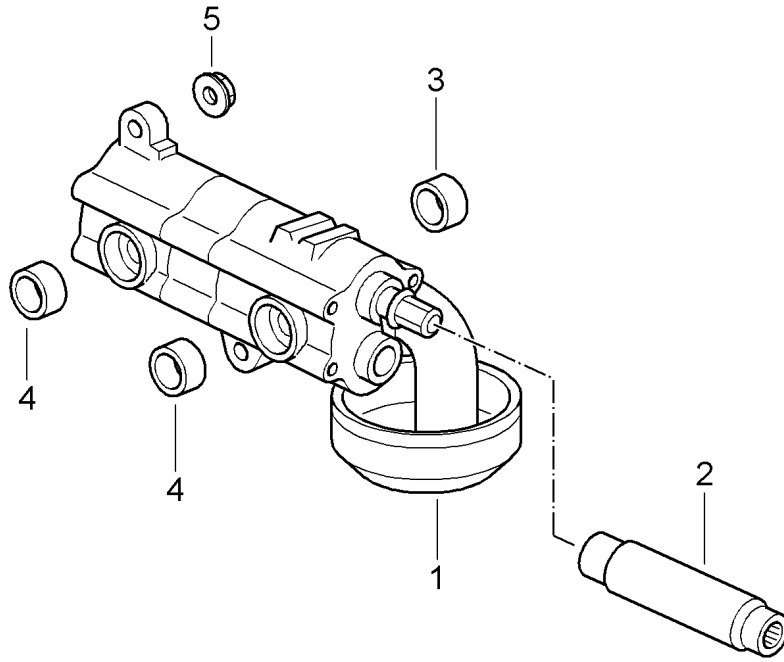

Model: 997T07

Model life 2007>>2009

Model: 997T07

Model life 2007>>2009

Pos	Part Number	Description	Remark	Qty	Model
1	996 107 007 94	oil pump		1	9770
2	930 107 143 03	oil pump		1	
3	999 704 173 50	Connecting shaft		1	
		seal ring		1	
		19,5 X 26			
4	999 704 172 50	seal ring		2	
		16,3 X 22			
5	900 380 005 09	Hexagon nut		3	
		M 8