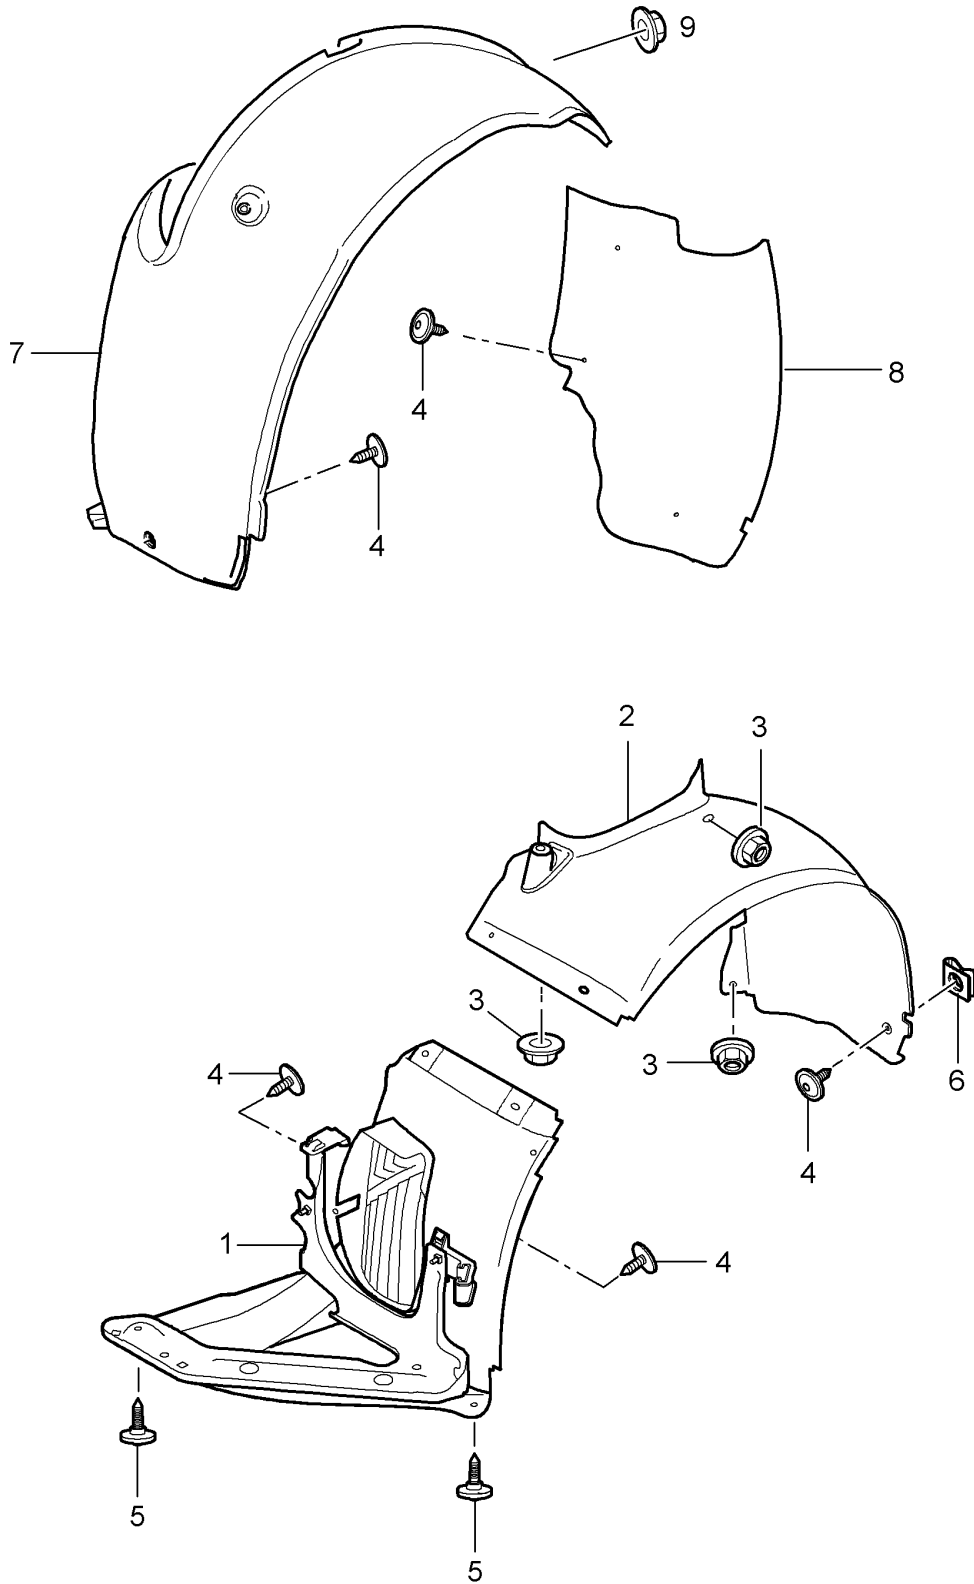

Model: 997T07

Model life 2007>>2009

Pos	Part Number	Description	Remark	Qty	Model
		Linings			
		Underbody			
1	997 504 527 01	Cover	front	1	
1	997 504 527 01	Cover	front rhd	1	GT2
(1)	997 504 527 02	Cover	front lhd	1	PR:099 GT2
2	999 049 028 40	Plastic nut T 5	front	26	PR:098
3	997 504 043 00	Cover	center	1	
4	997 504 343 03	Cover	left	1	
(4)	997 504 344 03	Cover	right	1	
5	997 504 029 00	Cover	center	1	TURBO
(5)	997 504 629 03	Cover		1	PR:480 TURBO
(5)	997 504 629 92	Cover	rear	1	PR:249 GT2
6	997 575 183 00	Air guide channel	left	1	PR:480
(6)	997 575 184 00	Air guide channel	right	1	
7	997 504 429 01	Brake Cover		1	PR:480
8	999 507 795 09	Gearbox panel nut		9	
9	999 073 231 09	ST 4,8 panel screw		15	
10	997 575 161 01	ST 4,8 X 16 Cooling air duct		1	TURBO
11	996 505 471 00	Heat insulation		1	
12	997 505 477 01	Heat insulation	left	1	
(12)	997 505 478 01	Heat insulation	right	1	
13	999 049 025 09	Collar nut T5		12	

Model: 997T07

Model life 2007>>2009