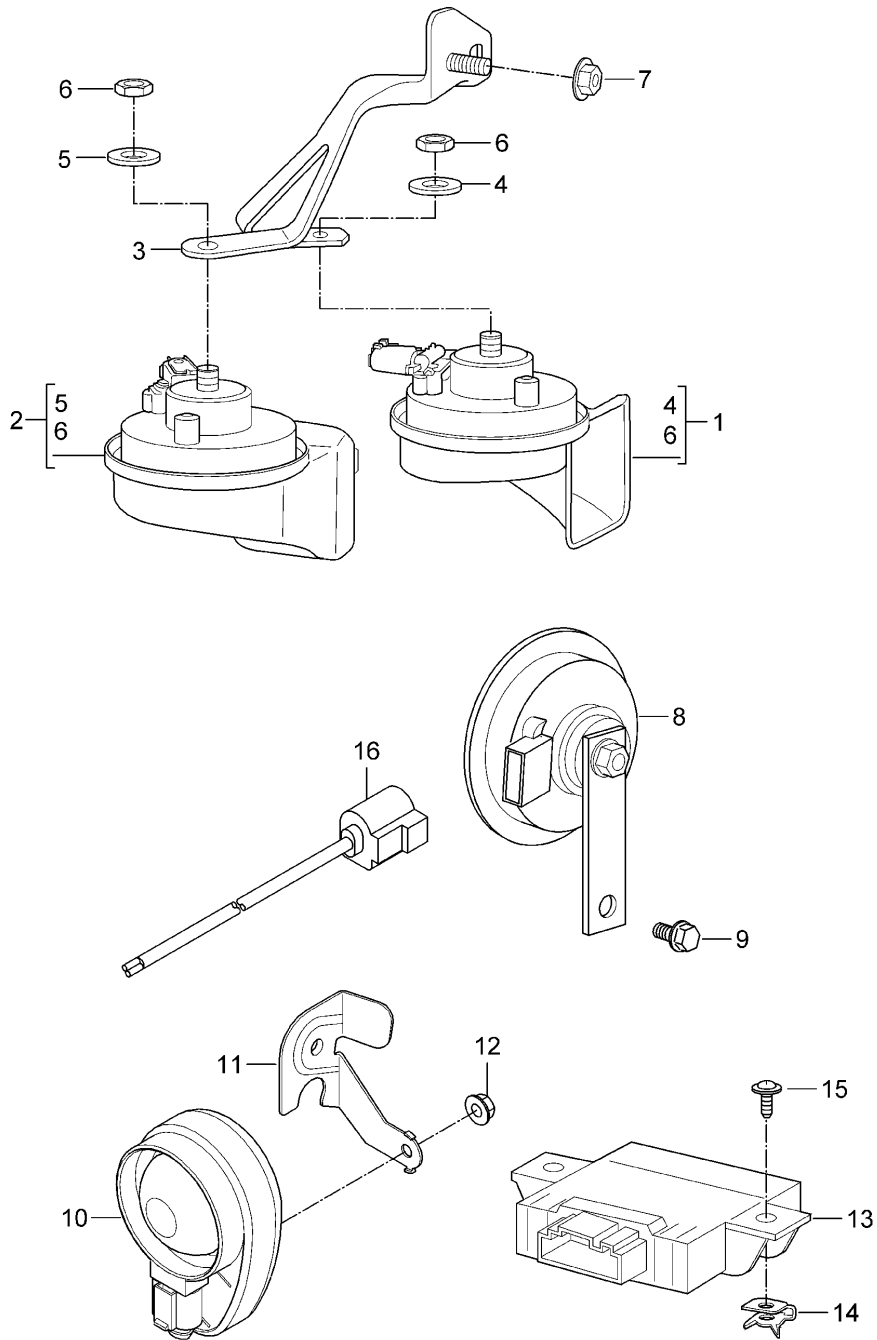

Model: 997T07

Model life 2007>>2009

Model: 997T07

Model life 2007>>2009

Pos	Part Number	Description	Remark	Qty	Model
1	997 635 206 03	Fanfare Signal horn alarm system		1	
1	997 635 206 04	Fanfare High-pitched Discontinued part		1	
1	997 635 216 00	Fanfare High-pitched No longer use the part here see Technical information GR.9 NR.100/13 KD-NR.9050		1	
-	997 612 947 00	Adapter cable see Technical information GR.9 NR.100/13 KD-NR.9050		1	
2	997 635 205 03	Fanfare Low-pitched Discontinued part		1	
2	997 635 205 04	Fanfare Low-pitched No longer use the part here		1	
(2)	997 635 215 00	Fanfare Low-pitched see Technical information GR.9 NR.100/13 KD-NR.9050		1	
-	997 612 947 00	Adapter cable see Technical information GR.9 NR.100/13 KD-NR.9050		1	
3	997 635 150 04	Bracket for fanfare Discontinued part		1	
3	997 635 150 05	Bracket for fanfare		1	
4		Washer High-pitched		1	
5		Washer Low-pitched		1	
6	900 034 001 03	Nut M 8 D - MJ 2007>> - MJ 2007 Discontinued part		2	
6	900 034 001 04	Nut M 8		2	
7	900 377 003 03	Hexagon nut M 8		1	
8	996 637 117 03	Signal horn for alarm system		1	
8	996 637 117 05	Signal horn for alarm system Replacement for 996.637.117.03		1	
9	900 075 459 01	Bolt with washer use if required:	9P1 998 003 A	1