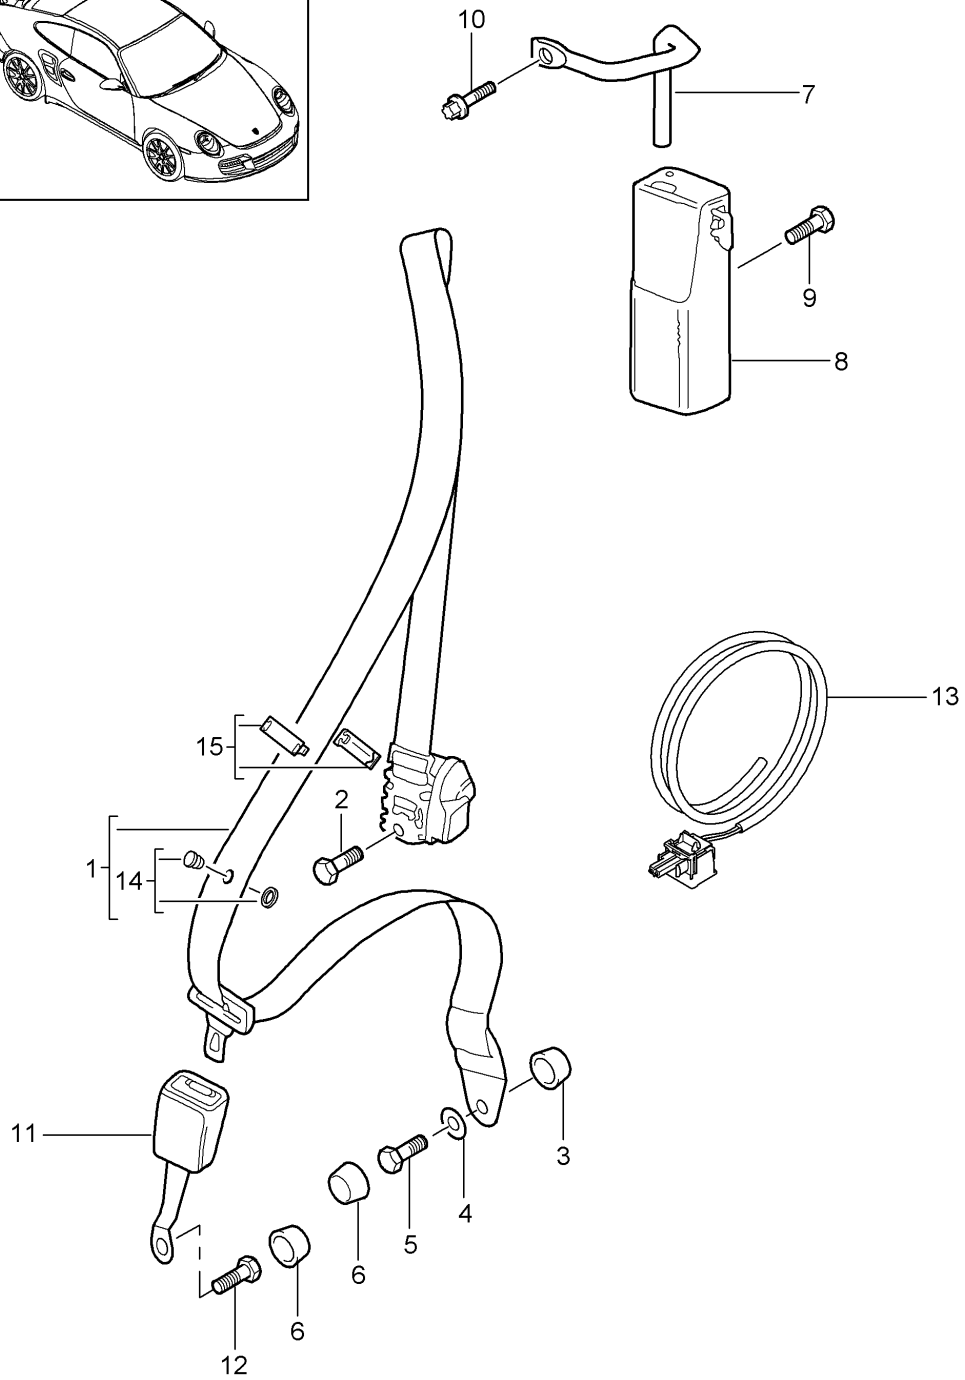

Model: 997T07

Model life 2007>>2009

Pos	Part Number	Description	Remark	Qty	Model
14	999 218 101 02	Hexagon bolt		2	
16		Cable for Seat belt tensioner see illustration:	902-010	X	
17	955 803 056 00	knob		2	
	955 803 056 00 HCP	Black			
18	997 803 334 00	clamping piece		2	
	997 803 334 00 01C	Black			
-	000 043 206 96	Clip See technical manual 693649		2	

Model: 997T07

Model life 2007>>2009