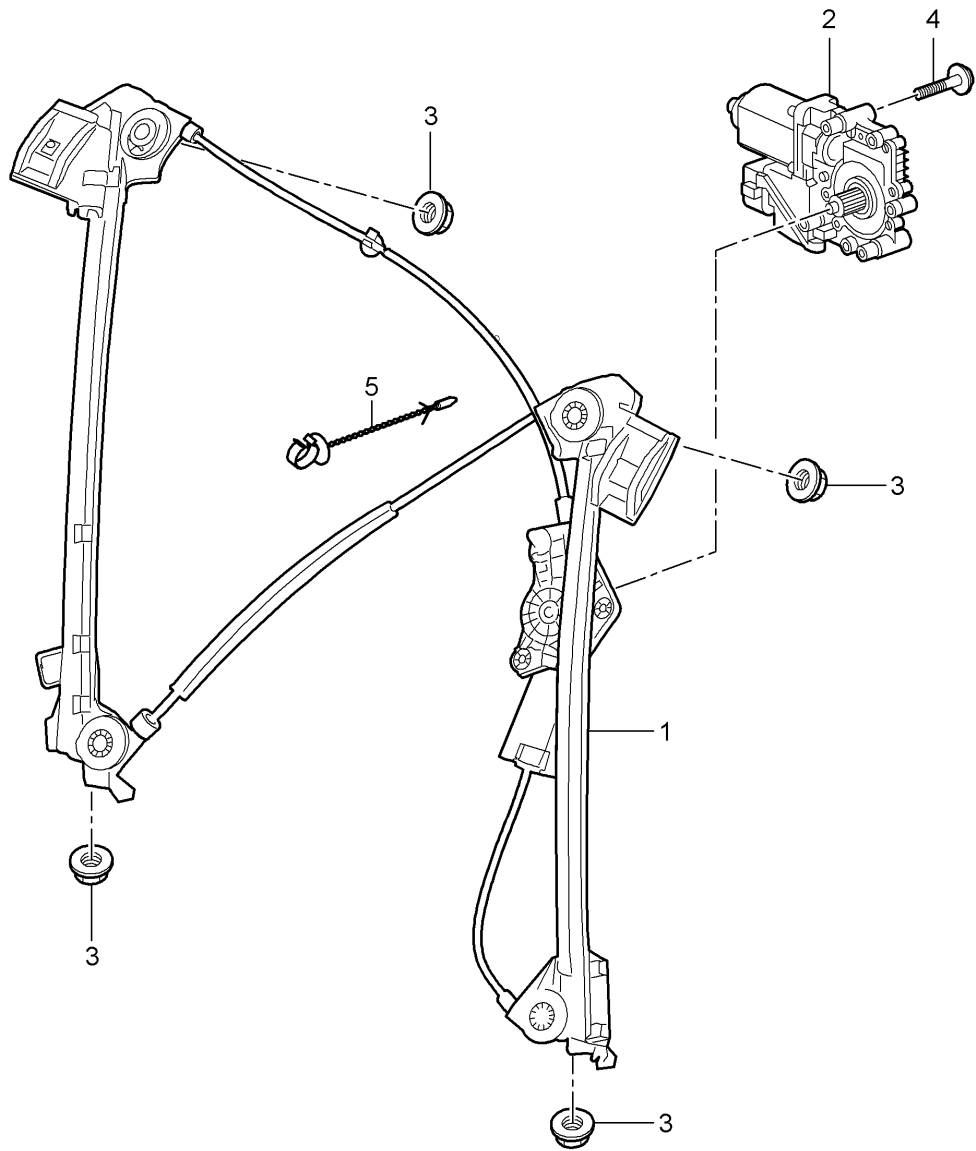

Model: 997T07

Model life 2007>>2009