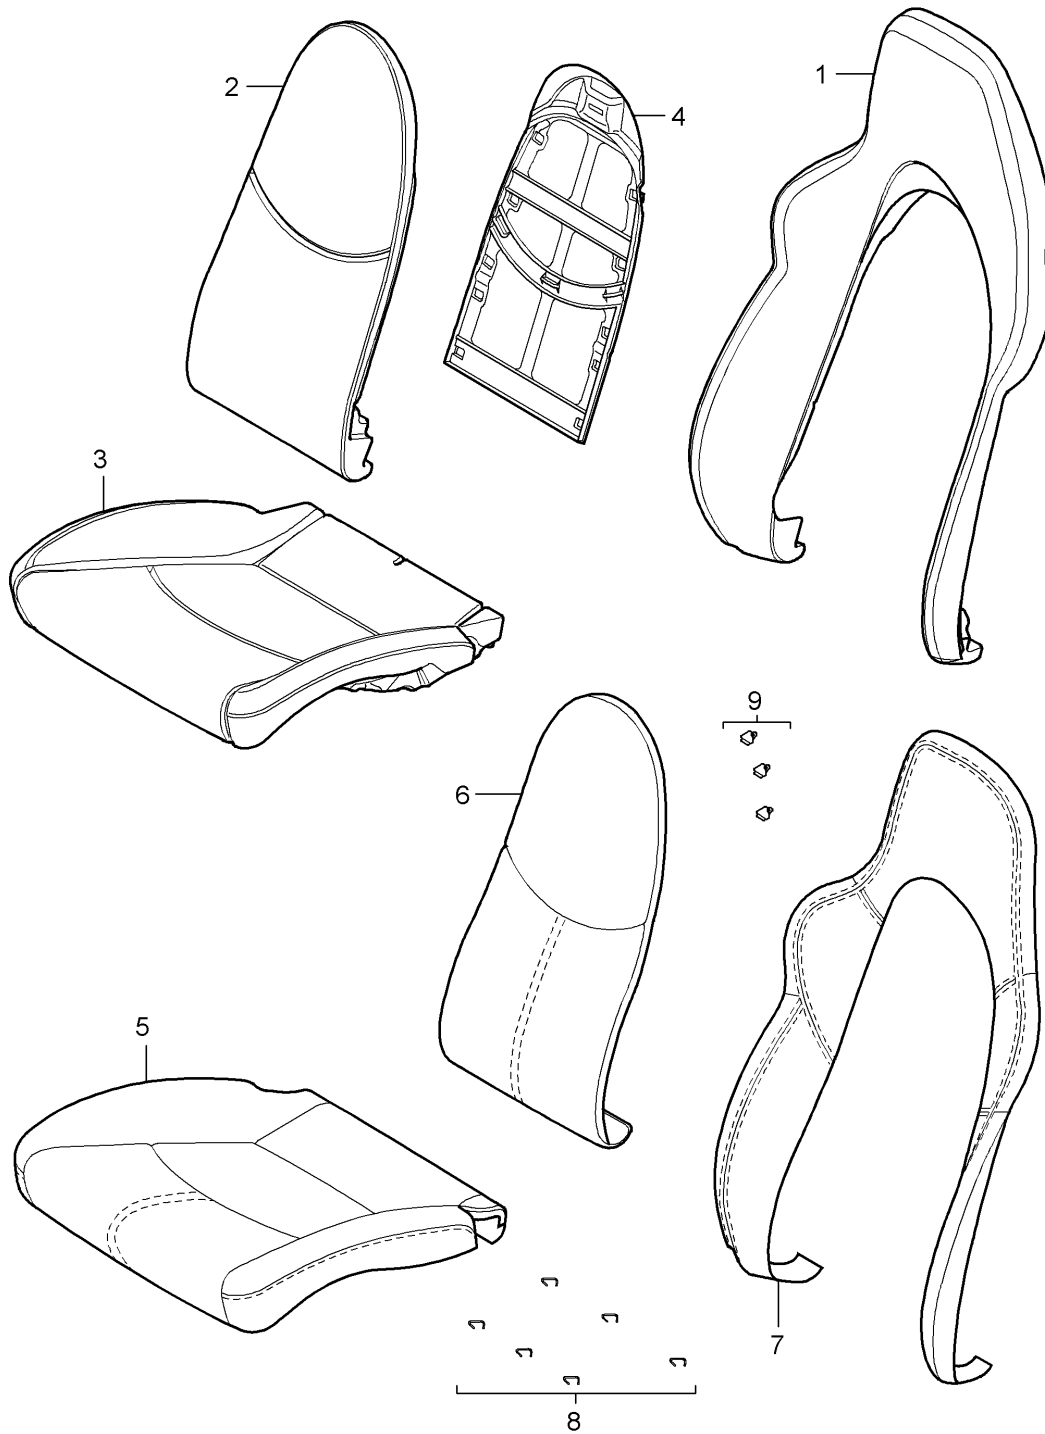

Model: 997T07

Model life 2007>>2009