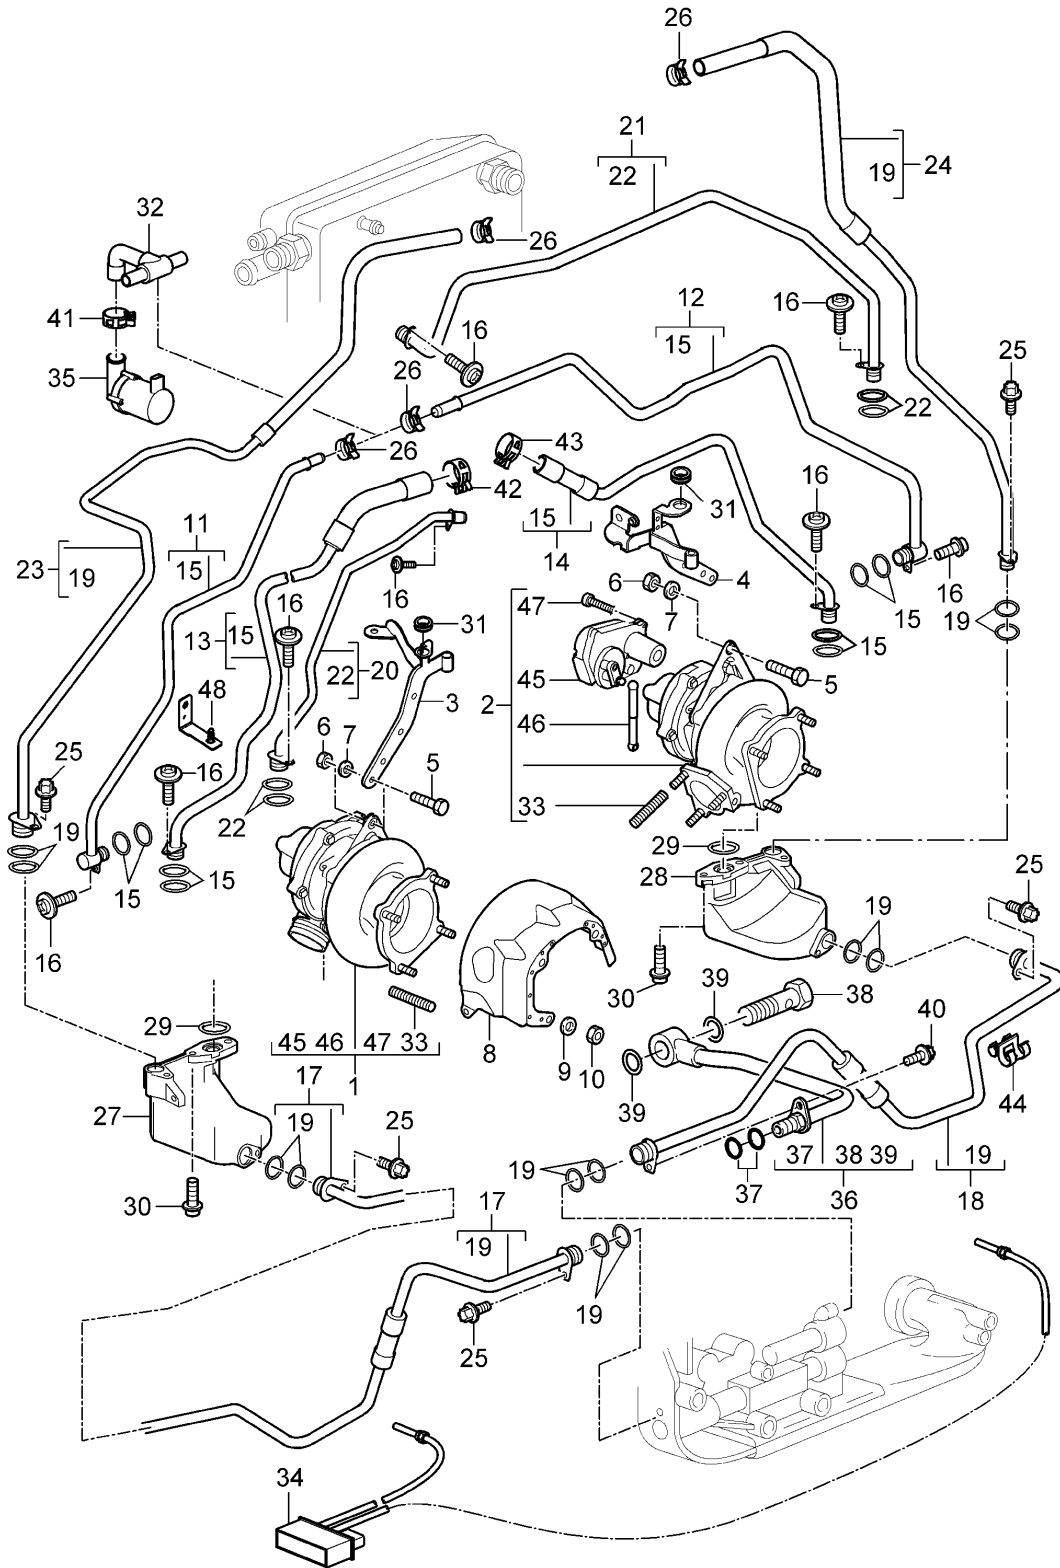

Model: 997T07

Model life 2007>>2009

Pos	Part Number	Description	Remark	Qty	Model
		exhaust system D - MJ 2008>>			9770+ PR:101
1	997 111 026 80	Silencer		1	
2	997 111 252 81	Tailpipe	left	1	
3	997 111 251 81	Tailpipe	right	1	
4	997 111 240 80	Clamp		2	
5	997 113 119 30	tensioning strap Discontinued part		2	
5	997 113 119 31	tensioning strap		2	
6	900 067 362 01	Socket head bolt AM 8 X 50		2	
7	997 111 124 81	Bracket Silencer		1	
8	997 111 230 80	clamp		2	
9	997 113 009 80	Catalytic converter	left	1	
9	997 113 009 BX	Catalytic converter	left	1	
10	997 113 010 80	Catalytic converter	right	1	
10	997 113 010 BX	Catalytic converter	right	1	
11	997 111 217 70	Seal		2	
12	999 084 203 01	Locknut M 8		14	
13	997 111 215 70	Seal		2	
14	996 111 101 76	Exhaust manifolds Cyl. 1 - 3	left	1	
15	996 111 102 76	Exhaust manifolds Cyl. 4 - 6	right	1	
16	996 111 107 71	Seal Exhaust manifolds		2	
17	900 378 227 01	Hexagon bolt AM 8 X 28		18	
18	900 123 050 20	seal ring 8 X 11,5		2	
19	900 124 021 01	sealing plug CM 8 X 1		2	
20	997 606 128 02	Lambda probe in front of Catalytic converter		2	
21	997 606 185 00	Lambda probe After Catalytic converter		2	
22	997 606 169 02	Holder for lambda probe Line	left	1	
23	997 606 167 00	Holder for lambda probe Line	right	1	
24	999 651 394 40	Cable holder 6,0 Line		2	
25	999 651 392 07	Cable holder 9,5 - 10,5 Line		3	
26		Lambda probe Torx screw M 6 X 20		2	
27	997 606 151 01	see illustration, item: Holder for lambda probe Line	103-010,18	2	
28	997 606 107 02	Holder for lambda probe Connector		2	
29	997 606 108 00	Clip Line		2	
30	000 043 207 07	Lambda probe grease for oxygen sensor		1	

Model: 997T07

Model life 2007>>2009