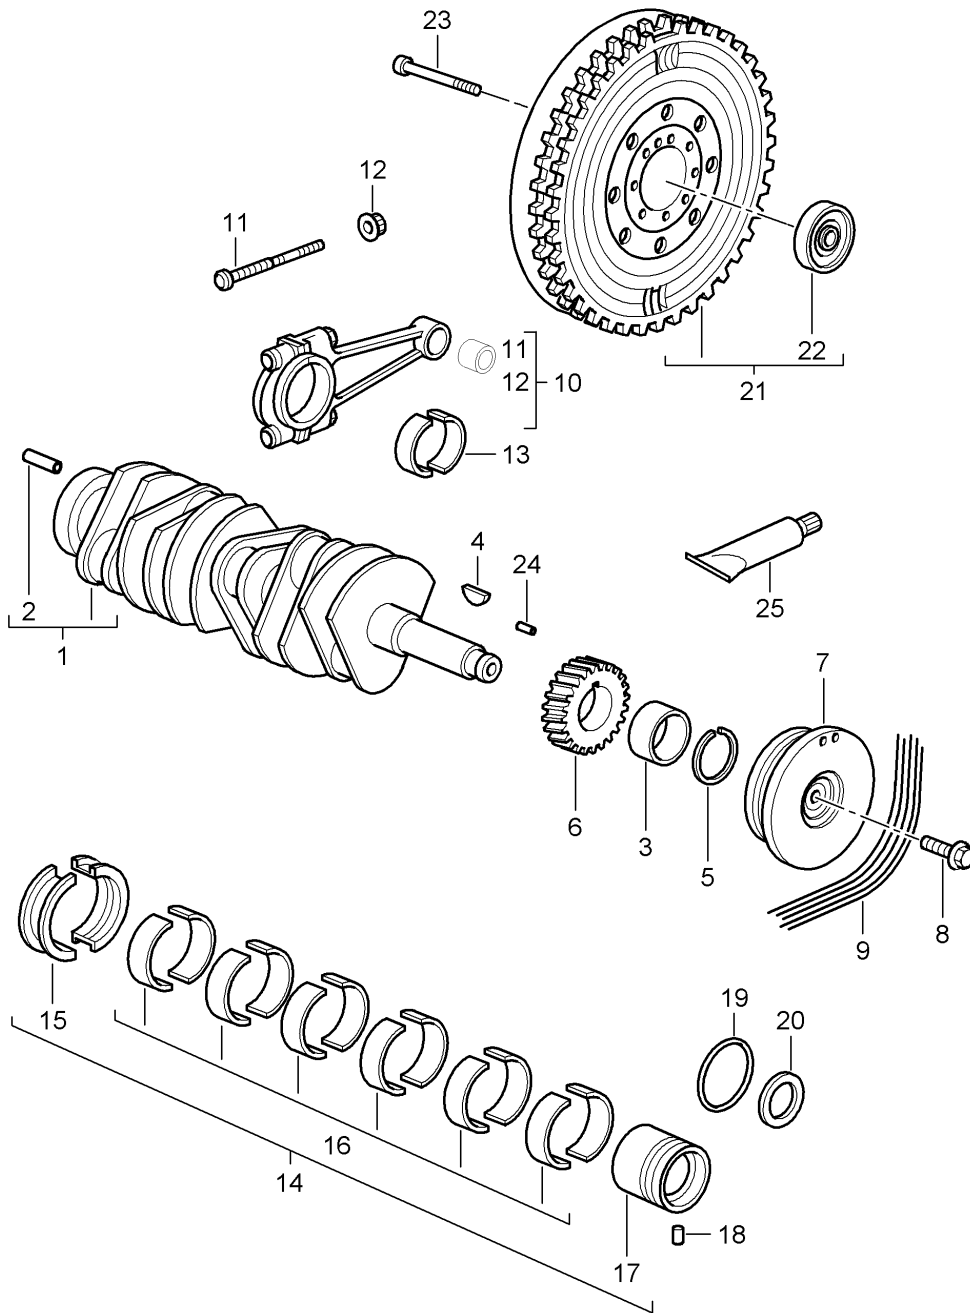

Model: 997T07

Model life 2007>>2009

Model: 997T07

Model life 2007>>2009

Pos	Part Number	Description	Remark	Qty	Model
1	997 102 021 75	Crankshaft Crankshaft Discontinued part		1	9770
(1)	997 102 021 77	Crankshaft		1	
2	900 095 031 00	Spring pin 6 X 16		1	
3	959 102 321 00	Intermediate ring		1	
4	901 102 147 00	woodruff key		1	
5	901 102 148 00	Securing ring Number 0		1	
5	901 102 148 01	Securing ring Number 1		1	
5	901 102 148 02	Securing ring Number 2		1	
5	901 102 148 03	Securing ring Number 3		1	
6		see illustration:	103-015	1	
7	996 102 017 72	pulley		1	
8	999 217 128 02	Hexagon bolt M 14 X 1,5 X 33		1	
9	999 192 379 50	Poly-rib belt		1	PR:573
10	997 103 920 70	Connecting rod Connecting rods comprising: Connecting rods		1	
11	996 103 176 70	bolt - connecting rod		12	
12	993 103 174 02	Connecting rod nut		12	
13	997 103 901 00	1 set: conrod bearings		6	
14	997 101 901 00	1 set: crankshaft bearings		1	
15	996 101 231 92	Thrust bearing I		2	
16	996 101 232 92	Main bearing II-VII Discontinued part		12	
16	996 101 232 95	Main bearing II-VII		12	
17	964 101 138 01	Bearing bush VIII		1	
18	900 012 061 00	Cylinder pin 5 H 8 X 10		1	
19	999 707 285 41	O-ring 51 X 4,5		1	
20	999 113 290 41	Radial shaft seal 30 X 50 X 10		1	
21	997 114 012 51	Dual-mass flywheel		1	
22	999 052 169 00	grooved ball bearing 30 X 37 X 4		1	
23	999 119 017 01	Socket head bolt M 10 X 1,25 X 62		9	
24	900 302 046 01	Cylinder pin M 5 X 18		1	
25	000 043 300 21	Grease 100 Gr. for Titanium		1	
(25)	000 043 024 00	bolt - connecting rod Extreme-pressure grease 1 tube 80 Gr. for connecting rod bearing shell		1