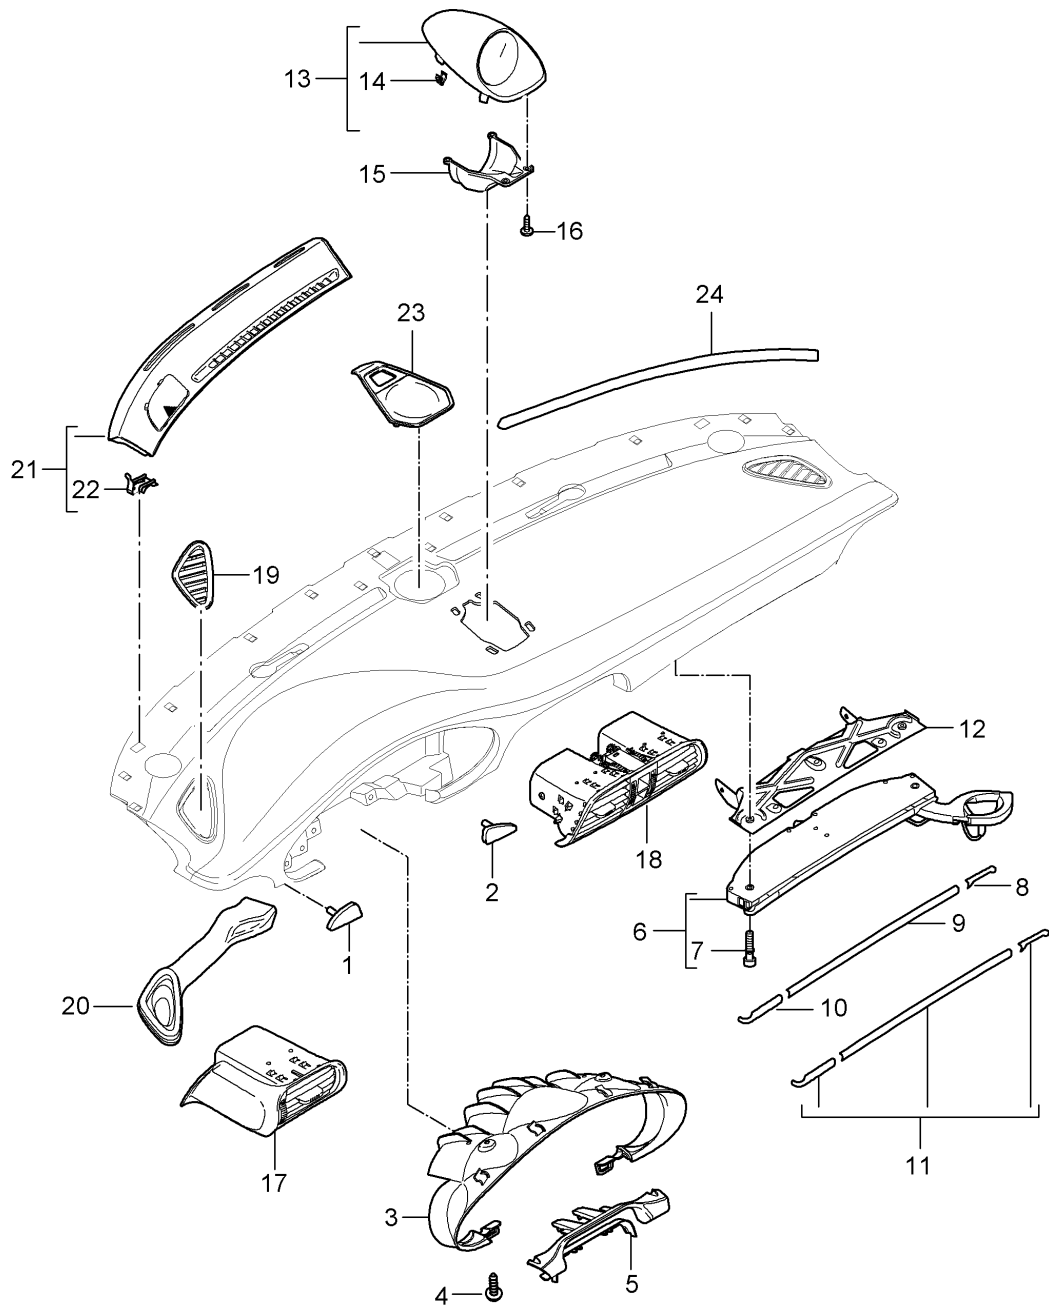

Model: 997T07

Model life 2007>>2009

Model: 997T07

Model life 2007>>2009

Pos	Part Number	Description	Remark	Qty	Model
1	997 552 381 01	Accessories Instrument panel trim Upper part Trim (drivers side) D - MJ 2008>>	outer lhd	1	GT2 PR:098
1	997 552 381 01 D07 997 552 382 01	Volcano grey Trim (drivers side) D - MJ 2008>>	outer rhd	1	GT2 PR:099
1	997 552 382 01 D07 997 552 381 02	Volcano grey Trim (drivers side)	outer lhd	1	TURBO PR:098
1	997 552 381 02 V04 997 552 382 02	Galvano silver Trim (drivers side)	outer rhd	1	TURBO PR:099
1	997 552 382 02 V04 997 552 381 03	Galvano silver Trim (drivers side)	outer lhd	1	TURBO PR:098,801
1	997 552 381 03 S61 997 552 382 03	macassar Trim (drivers side)	outer rhd	1	TURBO PR:099,801
1	997 552 382 03 S61 997 552 381 04	macassar Trim (drivers side) D >> - MJ 2008	outer lhd	1	TURBO PR:098,802
(1)	997 552 381 04 S62 997 552 382 04	Sycamore wood Trim (drivers side) D >> - MJ 2008	outer rhd	1	TURBO PR:099,802
1	997 552 382 04 S62 997 552 381 05	Sycamore wood Trim (drivers side)	outer lhd	1	TURBO PR:098,803
1	997 552 381 05 A35 997 552 381 05	Black Trim (drivers side) D - MJ 2008>>	outer lhd	1	GT2 PR:XGB,098
(1)	997 552 381 05 A35 997 552 382 05	Black Trim (drivers side)	outer rhd	1	TURBO PR:099,803
(1)	997 552 382 05 A35 997 552 382 05	Black Trim (drivers side) D - MJ 2008>>	outer rhd	1	GT2 PR:XGB,099
1	997 552 382 05 A35 997 552 986 00	Black Trim (drivers side)	outer lhd	1	PR:098,XVP
	997 552 986 00 A11 997 552 986 00 5X6 997 552 986 00 8G2 997 552 986 00 3S9 997 552 986 00 4P2	Black Stone grey Sand beige sea blue Palm green D >> - MJ 2007			
	997 552 986 00 9S5 997 552 986 00 9V6 997 552 986 00 D12 997 552 986 00 T12 997 552 986 00 N12	Terracotta Cocoa Dark grey/natural Brown/natural Carrera Red D - MJ 2008>>			
(1)	997 552 986 01 997 552 986 01 A11 997 552 986 01 5X6	Trim (drivers side) Black Stone grey	outer rhd	1	PR:099,XVP