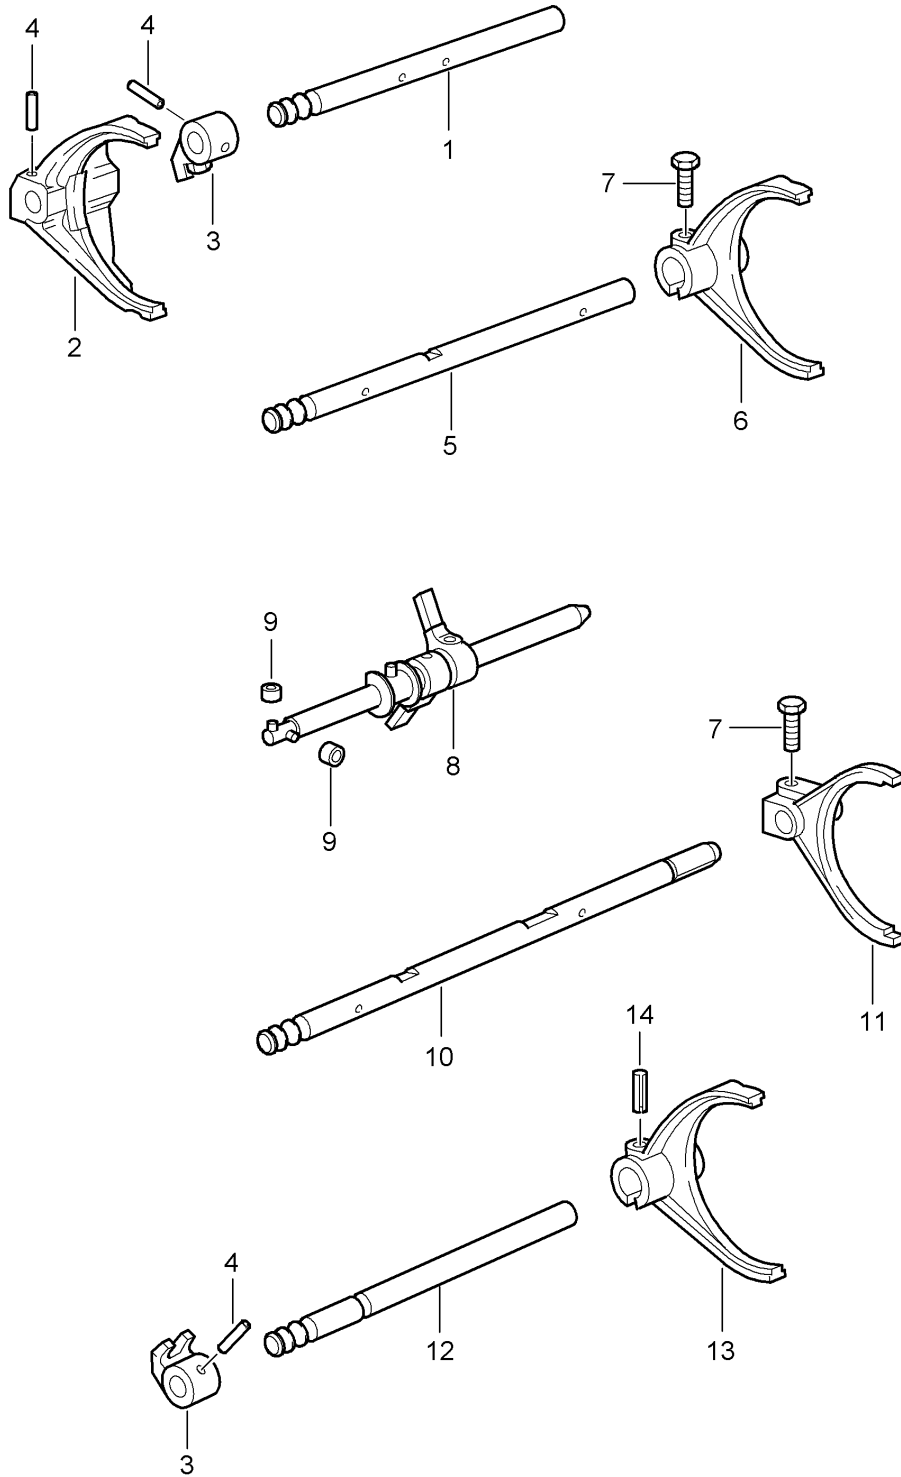

Model: 997T07

Model life 2007>>2009

Model: 997T07

Model life 2007>>2009

Pos	Part Number	Description	Remark	Qty	Model
-		selector shaft Selector fork shift rod			G9788
1	996 303 103 52	selector shaft 3rd/4th gear		1	
2	996 303 113 88	Selector fork 3rd/4th gear		1	
3	996 303 121 50	Follower		2	
4	900 309 008 00	spring pin 6 X 24		3	
5	996 303 106 51	selector shaft 5th gear and 6th gear		1	
6	996 303 116 50	Selector fork 5th gear and 6th gear		1	
7	999 217 036 01	Hexagon bolt M 8 X 30		2	
8	996 303 021 52	shift rod		1	
9	996 303 403 00	roller 10 X 5 X 3		4	
10	996 303 105 52	selector shaft Reverse gear		1	
11	996 303 115 50	Selector fork Reverse gear		1	
12	996 303 101 51	selector shaft 1st / 2nd gear		1	
13	996 303 111 51	Selector fork 1st / 2nd gear		1	
14	900 095 017 01	spring pin 5,0 X 24		2	
-	996 303 142 50	locking piece Short		2	
-	996 303 143 50	locking piece Intermediate piece		2