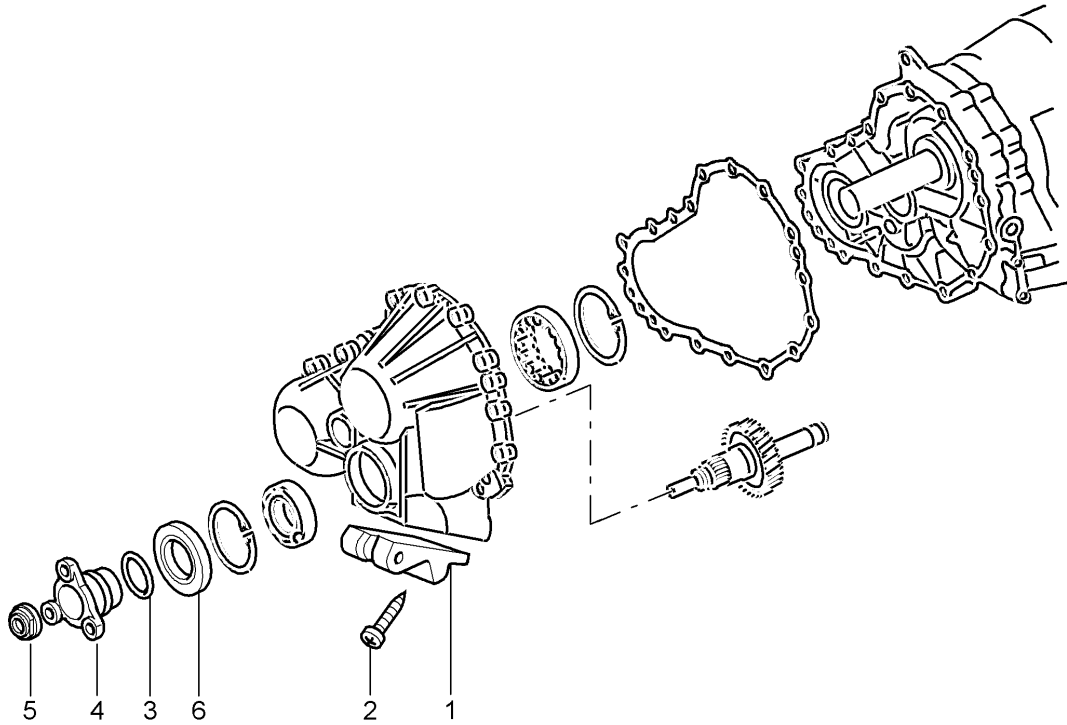

Model: 997T07

Model life 2007>>2009

Model: 997T07

Model life 2007>>2009

Pos	Part Number	Description	Remark	Qty	Model
		Tiptronic All-wheel Driving mechanism gearbox mounting		1	A9750
1	722 260 006 2			1	
2	999 073 095 09	fillister hd. bolt M 8 X 30 Discontinued part		4	
2	999 073 095 01	fillister hd. bolt M 8 X 30		4	
3	168 997 004 5	O-ring 28 X 3		1	
4	722 270 022 0	flange		1	
5	140 990 115 0	Collar nut M 26 X 1,5		1	
6	022 997 944 7	Shaft oil seal		1	