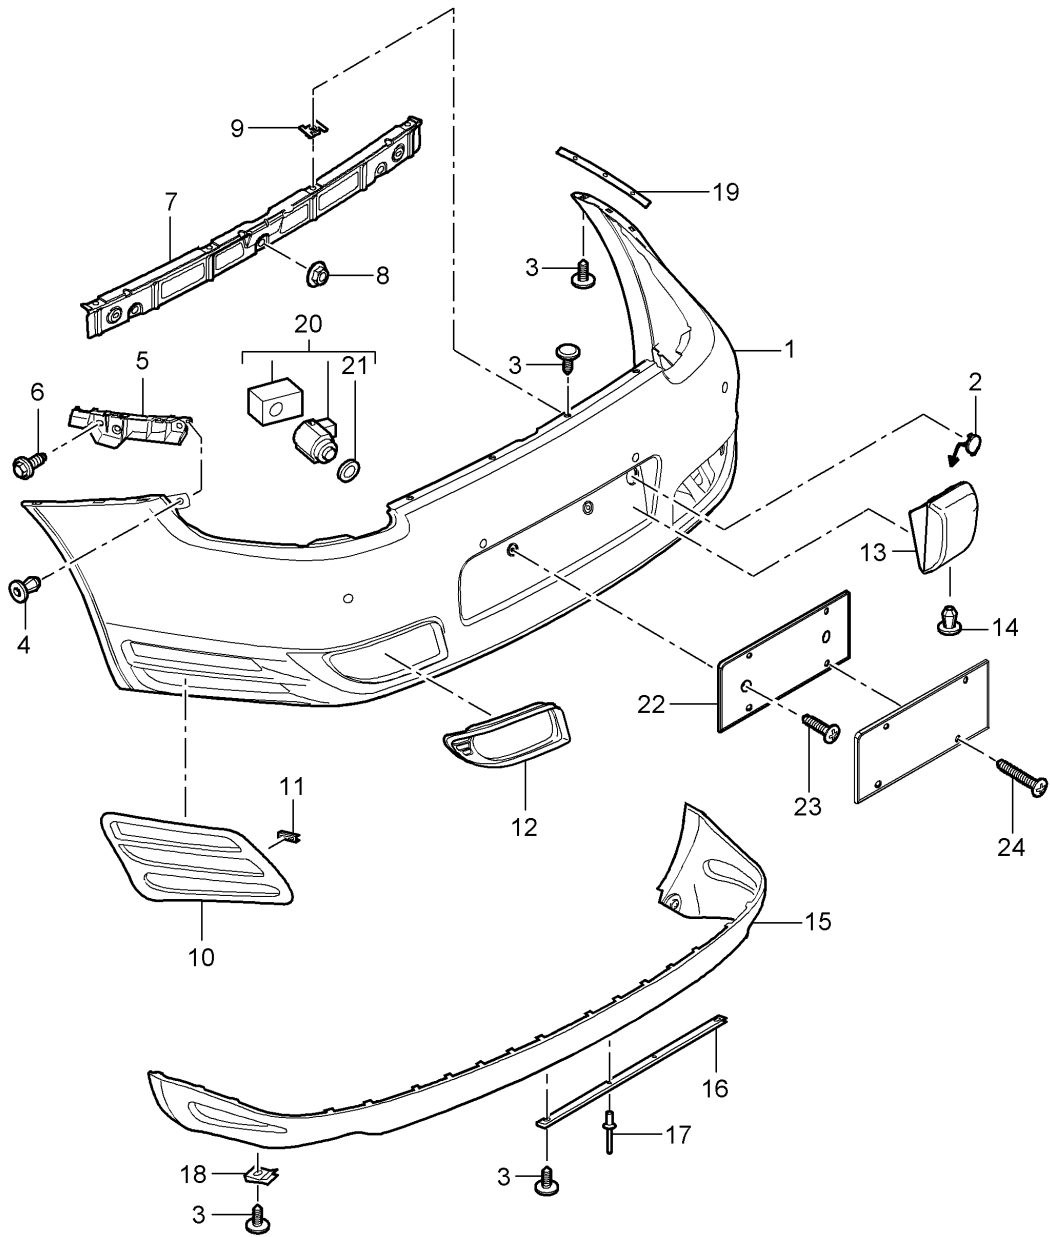

Model: 997T07

Model life 2007>>2009

Model: 997T07 Model life 2007>>2009

Pos	Part Number	Description	Remark	Qty	Model
1	997 505 411 16	Trim bumper Trim primed Discontinued part	rear	1	
1	997 505 411 54	Trim primed		1	
1	997 505 411 17	Trim primed Discontinued part		1	PR:635
1	997 505 411 55	Trim primed		1	PR:635
2	997 505 803 00	cover for towing eye		1	
	997 505 803 00 G2X	primed			
3	999 073 227 09	panel screw 4,8 X 16		10	
4	999 591 941 40	Spreader rivet ST 4,8		2	
5	997 505 635 00	retaining strip	left	1	
(5)	997 505 636 00	retaining strip	right side	1	
6	900 075 459 09	Bolt with washer M6 X 12		4	
7	997 505 641 02	Securing strip	center	1	
8	999 076 078 09	Hexagon nut M6		3	
9	999 507 590 02	Cage nut ST 4,8		6	
10	997 505 663 00	Frame	left	1	
	997 505 663 00 01C	Air exhaust Satin black			
(10)	997 505 664 00	Frame	right	1	
	997 505 664 00 01C	Air exhaust Satin black			
11	999 507 696 00	U-clip 1,20 - 1,70		10	
12	997 505 651 00	Trim for exhaust tail pipe Exhaust pipe	left	1	
	997 505 651 00 01C	Satin black			
(12)	997 505 652 00	Trim for exhaust tail pipe Exhaust pipe	right	1	
	997 505 652 00 01C	Satin black			
15	997 505 511 00	Trim	lower	1	
	997 505 511 00 01C	Satin black			
(15)	997 505 511 01	Trim Discontinued part	lower	1	AEROKIT
16	997 505 837 01	retaining rail	lower	1	
17	999 190 104 30	Pop rivet A 3,2 X 7,9		2	
18	999 507 795 09	panel nut ST 4,8		6	
19	997 504 631 00	Protective film		2	
20	955 606 275 04	Sensor		4	PR:635
21	7L6 919 659	Parking aid O-ring		4	PR:635