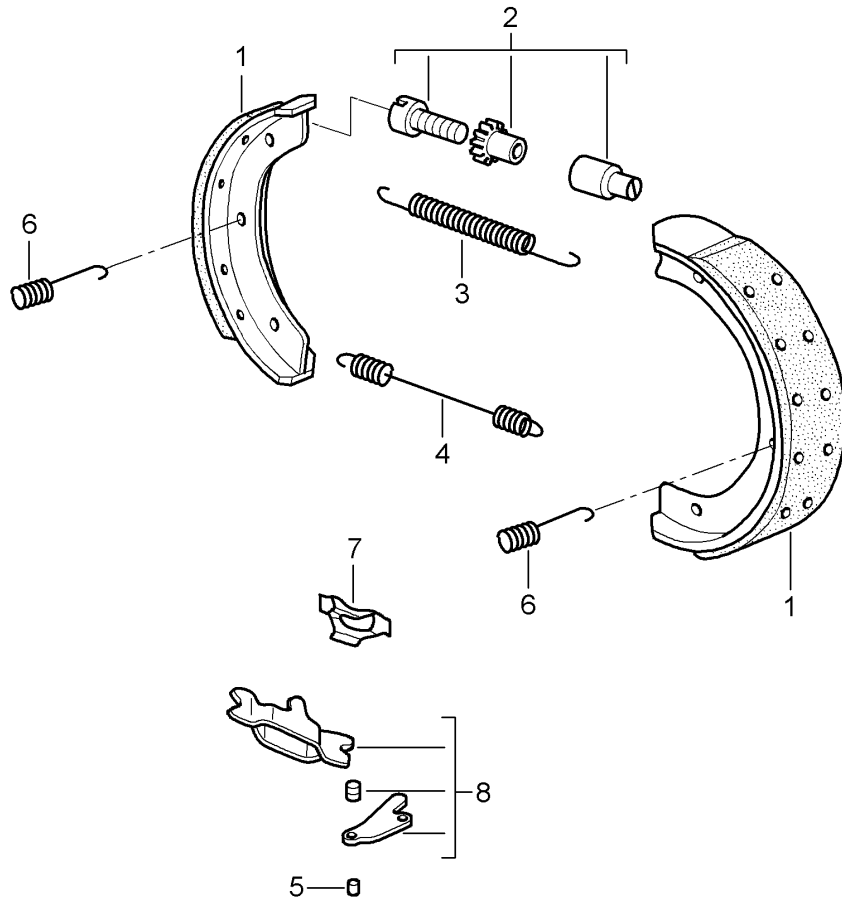

Model: 997T07

Model life 2007>>2009

Model: 997T07

Model life 2007>>2009

Pos	Part Number	Description	Remark	Qty	Model
-		handbrake See technical manual			TURBO
		Group:			
		46 83 20			
1	997 352 993 01	Brake shoe 1 set		1	TURBO
		only in conj. with:			
		Pressure spring 997.352.741.00			
(1)	997 352 993 02	Brake shoe 1 set		1	GT2
2	993 352 071 00	adjustment screw Discontinued part		2	
(2)	298 609 723	adjustment screw		2	
3	997 352 721 01	tension spring Short Discontinued part		2	
(3)	298 609 717	tension spring Short		2	
4	997 352 723 02	tension spring Long		2	
5	993 352 737 00	Pin		2	
6	997 352 741 00	Pressure spring only in conj. with:		4	TURBO
		Brake shoe 997.352.993.01			
(6)	997 352 741 02	Pressure spring Discontinued part		4	GT2
(6)	298 609 583	Pressure spring		4	GT2
7	997 352 807 00	Support panel		2	
8	928 352 090 01	Push-button lock (complete)		2	