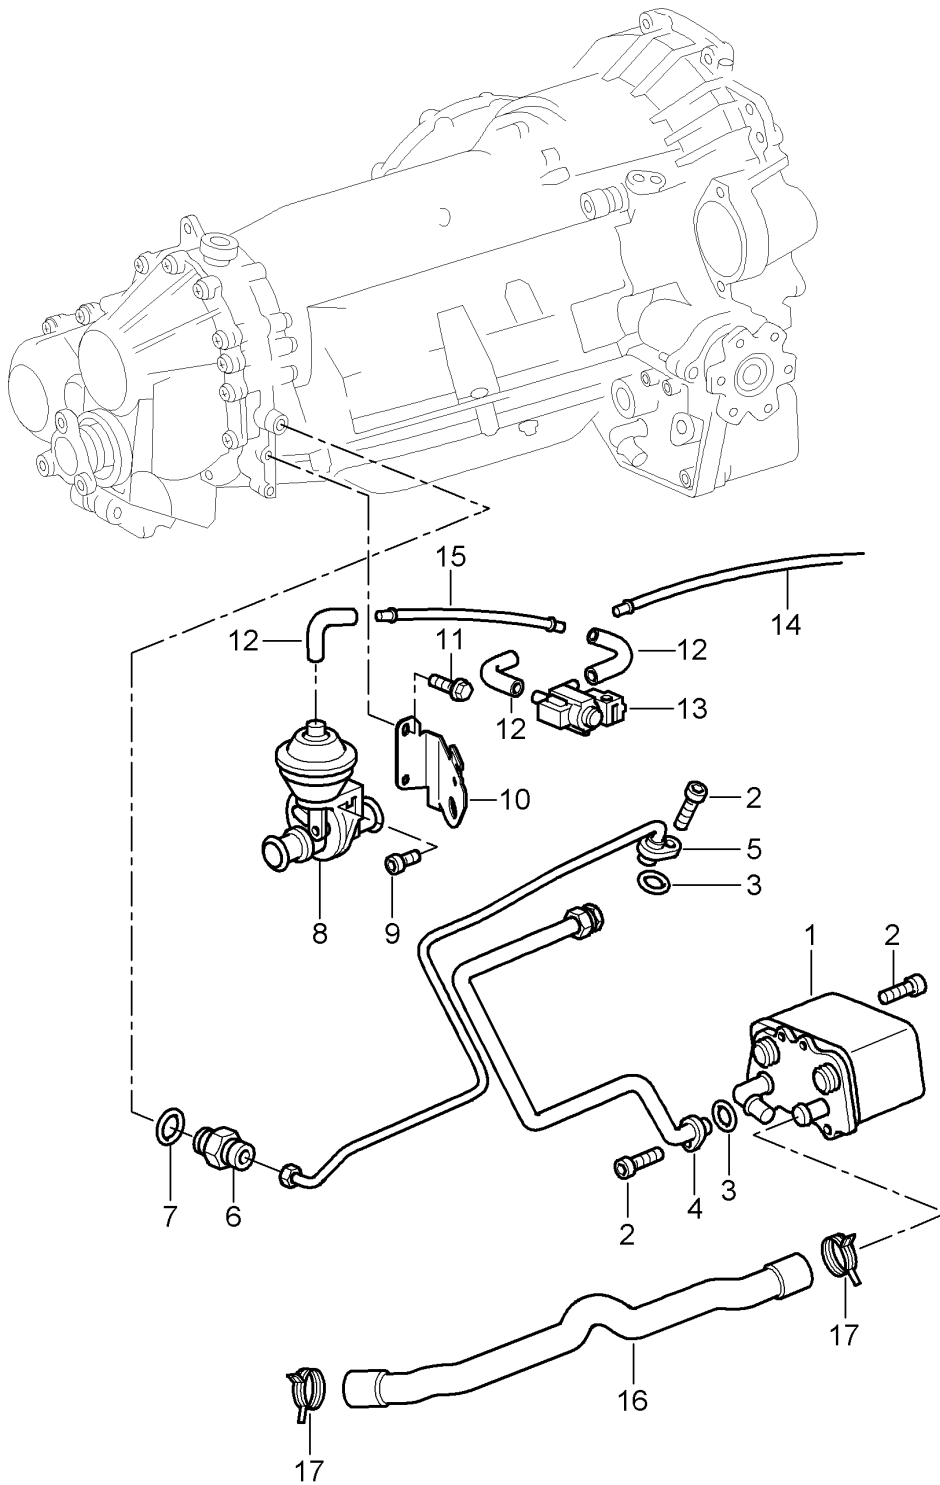

Model: 997T07

Model life 2007>>2009

Pos	Part Number	Description	Remark	Qty	Model
		Tiptronic Control unit Solenoid valve pressure regulator			A9750
1	722 270 020 6	Switch unit		1	
2	140 277 007 5	Pin		1	
3	140 270 017 8	Spring		1	
4	140 270 029 8	Filter		1	
5	170 990 012 0	Screw		1	
6	140 270 056 1	Cover plate Discontinued part		1	
6	140 270 086 1	Cover plate Discontinued part		1	
6	140 270 116 1	Cover plate		1	
7	240 270 028 9	Valve		3	
7	240 270 160 0	Valve		3	
8	203 270 008 9	Solenoid valve		2	
9	140 277 043 5	Solenoid valve		1	
10	140 270 049 8	Filter		2	
11	140 276 000 3	spring plate Discontinued part		3	
(11)	140 276 020 3	spring plate		3	
12	140 277 107 1	Screw		2	
13	140 277 117 10	Screw		1	
14	140 271 078 2	Cover		1	
15	140 277 067 1	Screw		10	
16	240 271 008 2	Cover cap Discontinued part		2	
16	240 271 008 2	Cover cap		2	
	240 271 008 2 28	Cover cap			
17	240 271 018 2	Cover cap		3	
18	140 271 088 2	Cover		1	
19	000 043 207 28	Cable guide		1	

Model: 997T07

Model life 2007>>2009