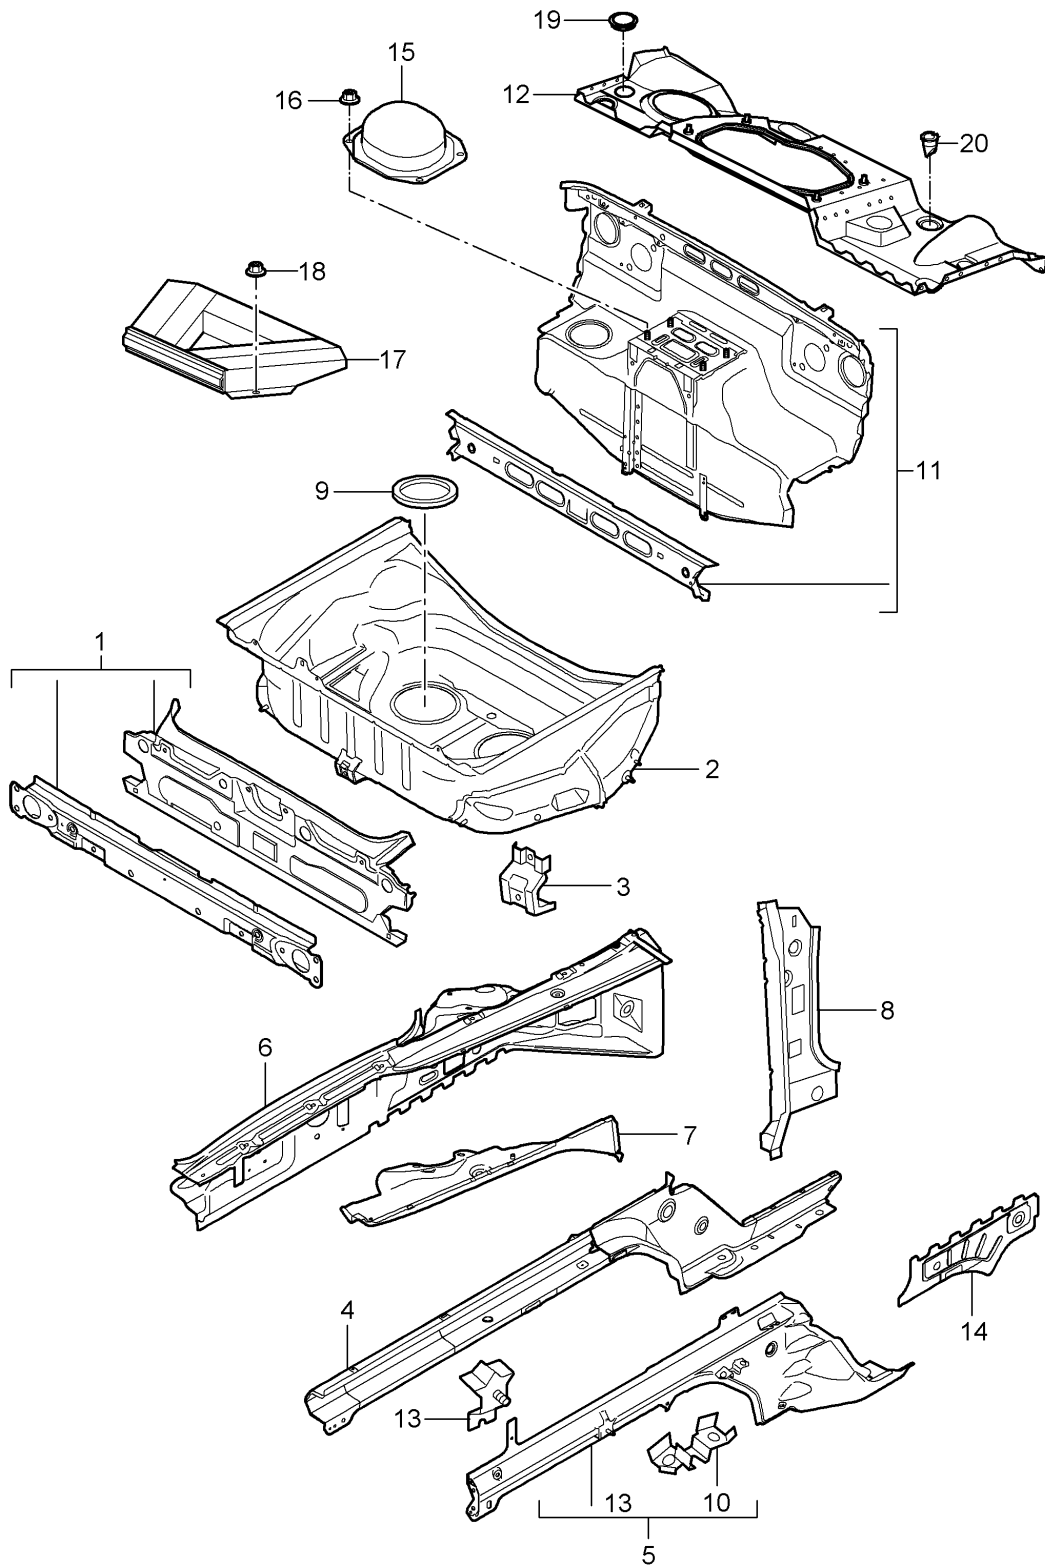

Model: 997T07

Model life 2007>>2009

Model: 997T07 Model life 2007>>2009

Pos	Part Number	Description	Remark	Qty	Model
		Front end			
		Individual parts			
1	997 501 931 00	Cross panel		1	
	997 501 931 00 GRV	primed			
2	997 501 979 01	Spare wheel well	lhd	1	PR:098
	997 501 979 01 GRV	primed			
2	997 501 979 02	Spare wheel well	rhd	1	PR:099
	997 501 979 02 GRV	primed			
(2)	997 501 979 00	Spare wheel well		1	GT2
	997 501 979 00 GRV	primed			
-	997 501 403 00	Insert		1	
		Spare wheel well			
	997 501 403 00 GRV	primed			
3	996 501 621 00	Bracket		3	
	996 501 621 00 GRV	primed			
4	997 501 305 01	Side member	left	1	
		Discontinued part			
	997 501 305 01 GRV	primed			
4	997 501 905 00	Side member	left	1	
	997 501 905 00 GRV	primed			
(4)	997 501 306 01	Side member	right	1	
		Discontinued part			
	997 501 306 01 GRV	primed			
(4)	997 501 906 00	Side member	right	1	
	997 501 906 00 GRV	primed			
5	997 501 915 01	Side member	left	1	
	997 501 915 01 GRV	primed			
(5)	997 501 916 01	Side member	right	1	
	997 501 916 01 GRV	primed			
6	997 501 935 01	Wheel housing	left	1	
		D - MJ 2008>>			
	997 501 935 01 GRV	primed			
(6)	997 501 936 01	Wheel housing	right	1	
	997 501 936 01 GRV	primed			
7	997 501 945 00	Lower part	left	1	
	997 501 945 00 GRV	primed			
(7)	997 501 946 01	Lower part	right	1	
	997 501 946 01 GRV	primed			
8	997 501 937 00	Hinge pillar	left	1	
	997 501 937 00 GRV	primed			
(8)	997 501 938 00	Hinge pillar	right	1	
	997 501 938 00 GRV	primed			
9	996 504 201 01	Cover		2	
		\$ 145 MM			
10	996 501 815 02	Brake line bracket		2	
	996 501 815 02 GRV	primed			
11	997 502 915 00	filler plate	lhd	1	PR:098
	997 502 915 00 GRV	primed			
(11)	997 502 915 01	filler plate	rhd	1	PR:099
	997 502 915 01 GRV	primed			
12	997 502 017 00	Cross panel		1	
	997 502 017 00 GRV	primed			
13	996 501 341 00	Bracket		2	
	996 501 341 00 GRV	primed			
14	997 501 665 01	Web plate	left	1	
	997 501 665 01 GRV	primed			
(14)	997 501 666 01	Web plate	right	1	
	997 501 666 01 GRV	primed			
15	997 504 471 00	Cover		1	
		filler plate			
16	900 380 015 09	Hexagon nut		7	
		M6			
17	997 504 403 00	Insert		1	