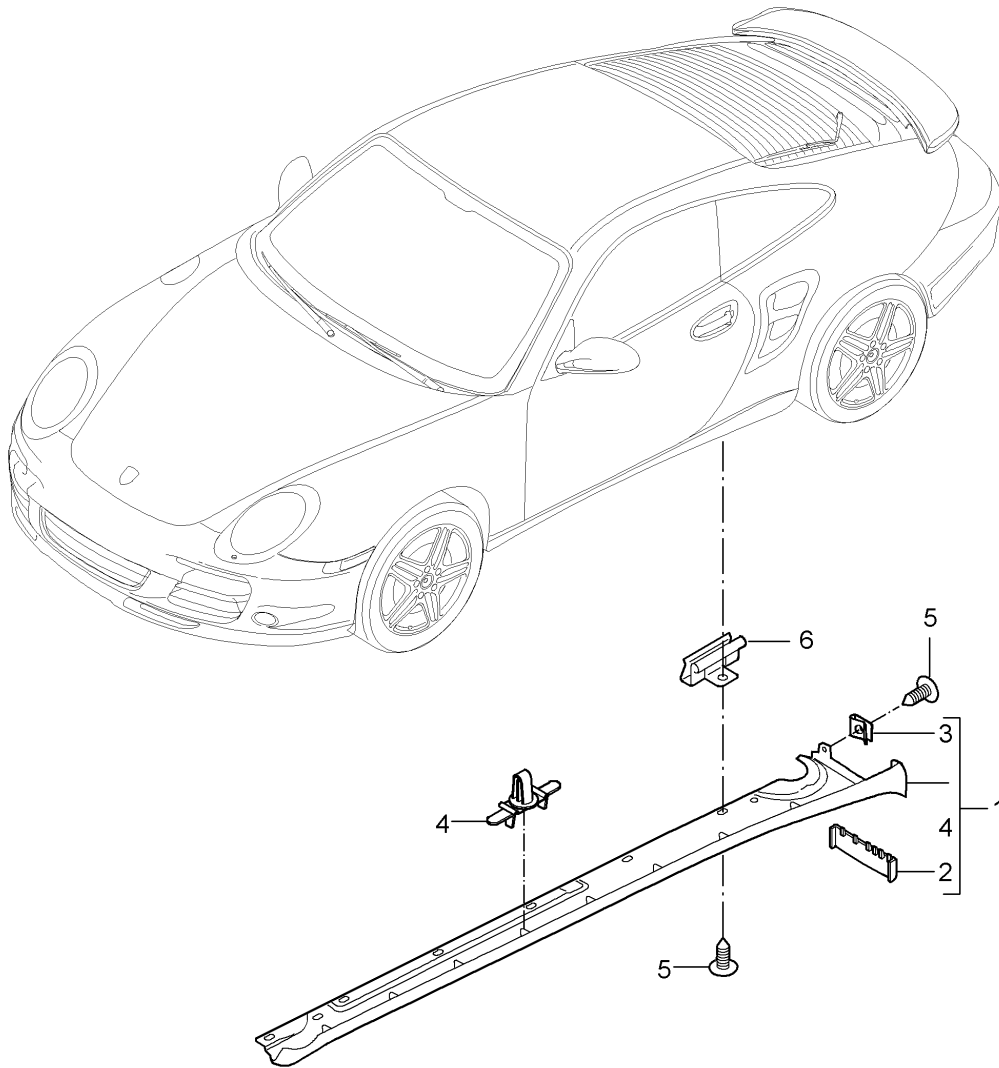

Model: 997T07

Model life 2007>>2009

Model: 997T07 Model life 2007>>2009

Pos	Part Number	Description	Remark	Qty	Model
1	997 504 363 00	Side member trim	left	1	TURBO
	997 504 363 00 01C	Side member trim			
(1)	997 504 363 00	Satin black			
	997 504 364 00	Side member trim	right	1	TURBO
	997 504 364 00 01C	Side member trim			
(1)	997 504 364 00	Satin black			
	997 504 363 80	Side member trim	left	1	GT2
		D - MJ 2008>>			
	997 504 363 80 01C	Side member trim			
(1)	997 504 363 80	Satin black	right	1	GT2
	997 504 364 80	Side member trim			
		D - MJ 2008>>			
	997 504 364 80 01C	Side member trim			
1	997 504 981 00	Side member trim	left	1	TURBO PR:XAJ
	997 504 981 00 G2X	primed			
(1)	997 504 982 00	Side member trim	right	1	TURBO PR:XAJ
	997 504 982 00 G2X	primed			
1	997 504 981 82	Side member trim	left	1	PR:XAJ
		primed			
	997 504 982 82	Side member trim	right	1	PR:XAJ
		D - MJ 2008>>			
2	997 504 863 00	Rubber lip	left	1	TURBO
	997 504 863 00 01C	Side member trim			
(2)	997 504 864 00	Satin black	right	1	TURBO
	997 504 864 00 01C	Rubber lip			
2	997 504 863 80	Side member trim	left	1	GT2
		D - MJ 2008>>			
	997 504 863 80 01C	Side member trim			
(2)	997 504 864 80	Satin black	right	1	GT2
	997 504 864 80 01C	Rubber lip			
3	999 507 795 09	Side member trim			
		D - MJ 2008>>			
	999 507 795 09	Satin black		4	
	999 507 986 40	panel nut			
4	999 507 986 40	ST 4,8		18	
	999 073 231 09	Retaining clip			
5	999 073 231 09	Side member trim			
		9,0 x 1,5			
6	999 507 640 09	panel screw		24	
		st 4,8 x 16			
		U-clip		18	