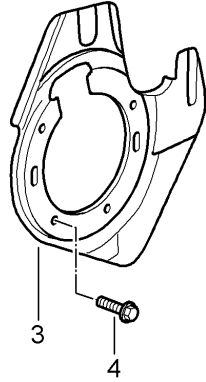

Model: 997T07

Model life 2007>>2009

Pos	Part Number	Description	Remark	Qty	Model
10	999 919 121 09	Aerial Rear axle fillister hd. bolt M 5 X 16		2	
11	999 919 023 09	fillister hd. bolt M 5 X 35		4	
12	N 105 168 01	expanding nut ST 4,8		4	
13	997 606 141 00	Retainer for aerial	front	2	
-	997 652 053 01	Compressor Guide Spare wheel		1	

Model: 997T07

Model life 2007>>2009