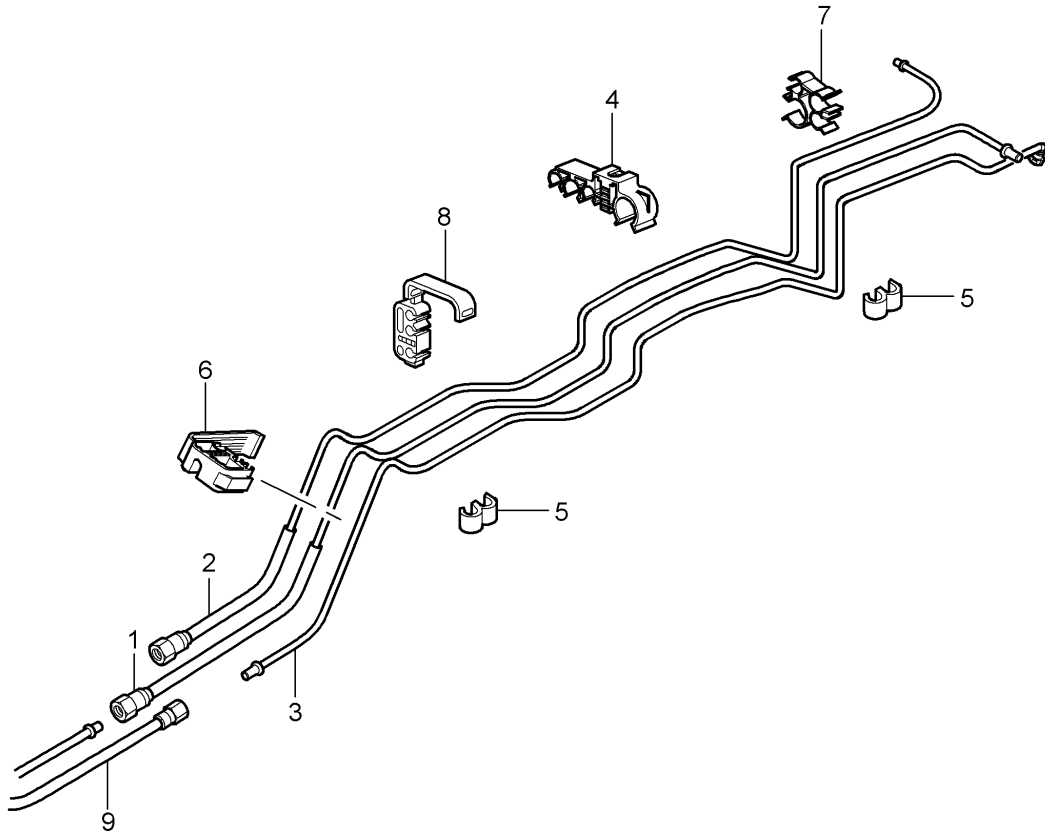

Model: 997T07

Model life 2007>>2009

Model: 997T07

Model life 2007>>2009

Pos	Part Number	Description	Remark	Qty	Model
1	997 201 265 01	Fuel system Fuel line Fuel pump for Engine	rear rear	1	
2	997 201 275 00	Fuel line Return line	rear	1	
3	997 201 355 01	Air line Activated charcoal container for Engine	rear	1	
4	999 507 833 40	Cable holder 15/8/10/8		1	
5	999 507 488 40	Cable holder 5,0/10,0		4	
6	999 507 521 40	Cable holder 8/8/10		1	
7	999 507 850 40	Cable holder 8,0/15,0		1	
8	999 507 727 40	Cable holder 8/10		1	
9		Lines see illustration:	front 201-005