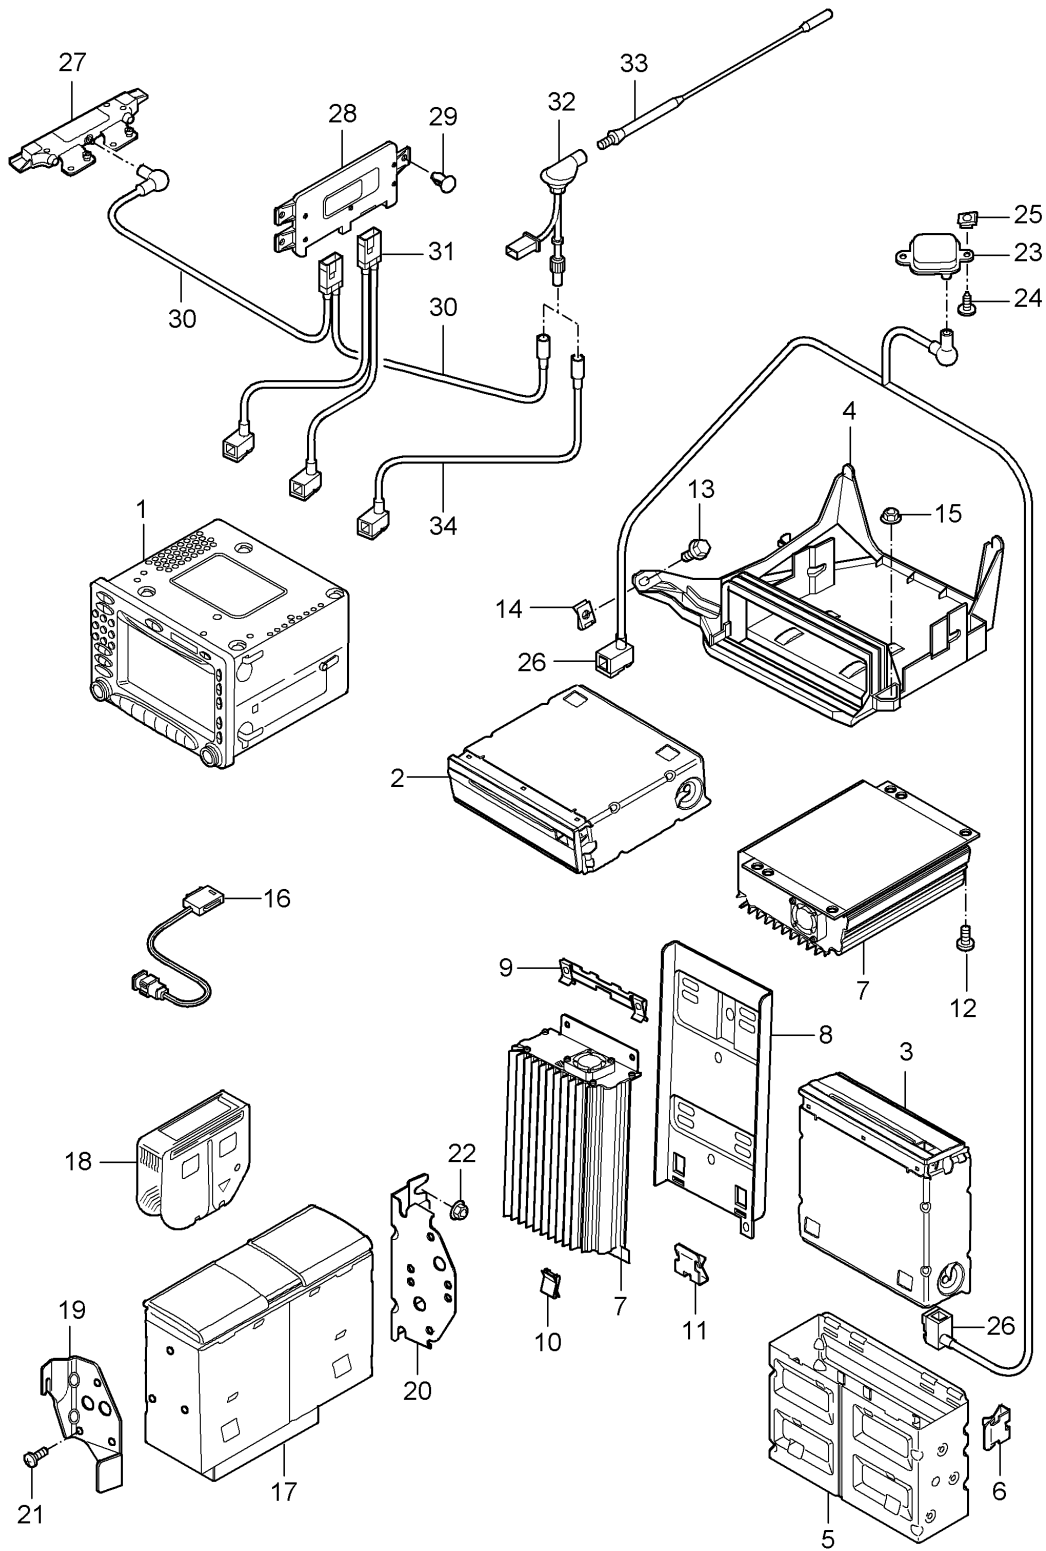

Model: 997T07

Model life 2007>>2009

Model: 997T07

Model life 2007>>2009

Pos	Part Number	Description	Remark	Qty	Model
-		Radio unit Control panel Navigation system Amplifiers D >> - MJ 2008 Radio unit See catalogue T E Q U I P M E N T			
1	997 642 141 03 997 642 141 03 FMH	Control panel Volcano Grey/Black Mat F >> 99-7S780 789 F >> 99-7S783 403		1	PR:665
1	997 642 143 03 997 642 143 03 FMH	Control panel Volcano Grey/Black Mat F >> 99-7S780 789 F >> 99-7S783 403		1	PR:665,680
1	997 642 141 10 997 642 141 10 FMH	Control panel Volcano Grey/Black Mat F 99-7S780 790>> F 99-7S783 404>>		1	PR:665
1	997 642 143 10 997 642 143 10 FMH	Control panel Volcano Grey/Black Mat F 99-7S780 790>> F 99-7S783 404>>		1	PR:665,680
-	997 642 201 00 997 642 201 00 A05	Rot. knob Matt black for Control panel See technical information GR. 9 , NR. 6/04	left	1	
-	997 642 202 00 997 642 202 00 A05	Rot. knob Matt black for Control panel See technical information GR. 9 , NR. 6/04	right	1	
-	997 642 941 00	Trim drawer SIM card for Control panel		1	
-	900 187 038 02	panel screw ST4,2 X 19 for Mount Radio unit and Control panel		1	
2	997 642 137 02	Centre console DVD-player Navigation system F >> 99-7S780 789 F >> 99-7S783 403	lhd	1	PR:098,670, 672
2	997 642 157 01	DVD-player Navigation system F 99-7S780 790>> F 99-7S783 404>>	lhd	1	PR:098,670, 672
3	997 642 139 02	DVD-player Navigation system	rhd	1	PR:099,670, 672