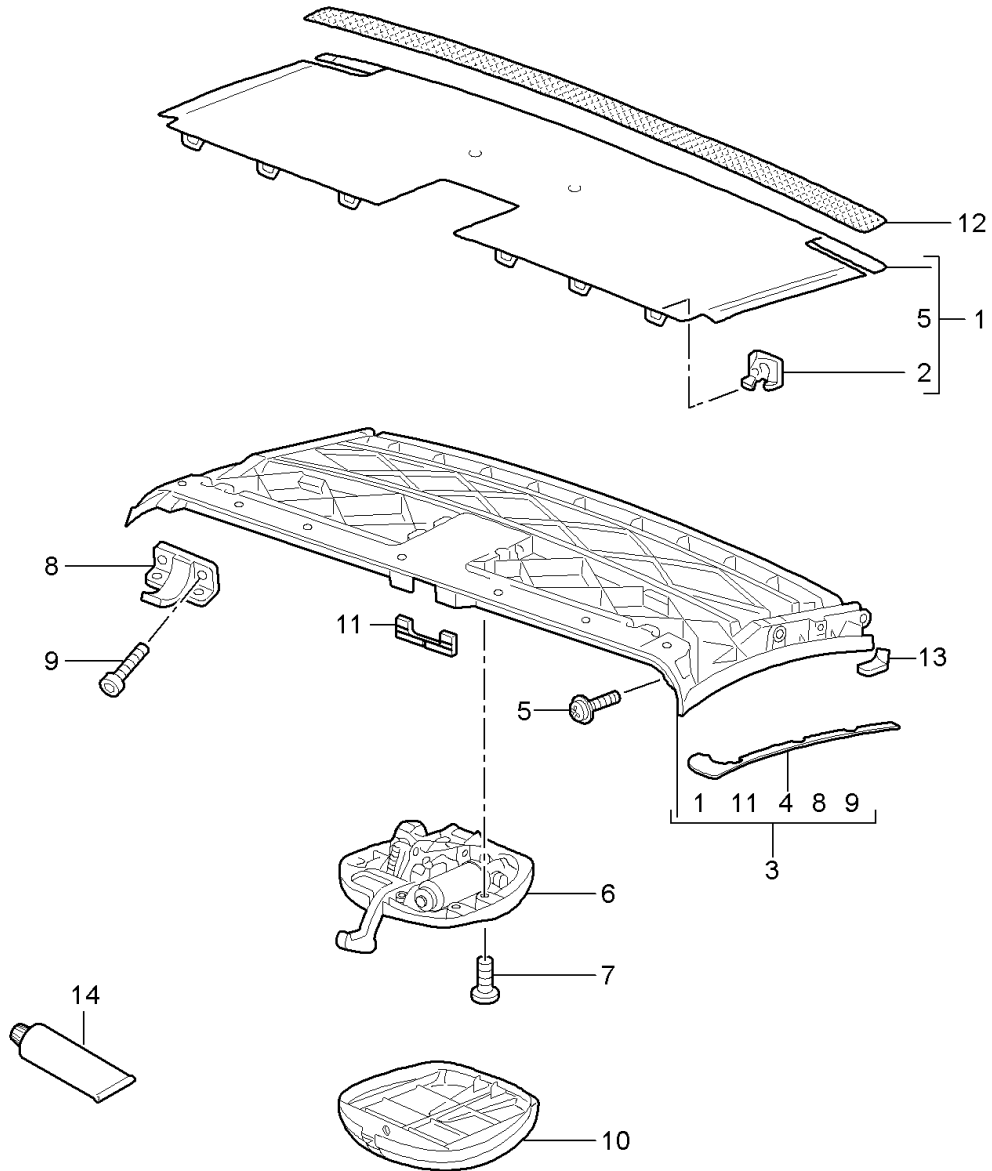

Model: 997T07

Model life 2007>>2009

Pos	Part Number	Description	Remark	Qty	Model
		Sunroof			PR:650
1	996 564 941 01	Cover		1	
	996 564 941 01 GRV	primed			
2	997 564 211 00	Seal		1	
3	996 564 181 00	Trim	left	1	
	996 564 181 00 01C	Black			
(3)	996 564 182 00	Trim	right	1	
	996 564 182 00 01C	Black			
4	996 564 245 00	Bolt with washer		4	
5	900 143 189 09	panel screw		4	
6	996 564 321 01	Guide plate	left	1	
(6)	996 564 322 01	Guide plate	right	1	
7	997 564 021 00	Roofliner		1	
		Alcantara			
	997 564 021 00 A14	Black			
	997 564 021 00 B14	Stone grey			
	997 564 021 00 G14	Metropole blue			
	997 564 021 00 T44	Sand beige			
	997 564 021 00 J44	Palm green			
(7)	996 564 983 00	Roofliner		1	
		Leather			
	996 564 983 00 A11	Black			
	996 564 983 00 5X6	Stone grey			
	996 564 983 00 8G2	Sand beige			
	996 564 983 00 3S9	sea blue			
	996 564 983 00 4P2	Palm green			
	996 564 983 00 9S5	Terracotta			
	996 564 983 00 D12	Dark grey/natural			
	996 564 983 00 T12	Natural brown			
	996 564 983 00 9V6	Cocoa			
	996 564 983 00 N12	Carrera Red			
8	900 076 084 07	Nut		16	
9	996 564 241 00	Interior lining	left	1	
(9)	996 564 242 00	Interior lining	right	1	
10	997 564 671 00	Edge protection		11	
11	997 555 823 00	Bracket		2	
12	997 564 161 00	wind deflector		1	
13	996 564 522 01	Toggle catch	right	1	
(13)	996 564 521 01	Toggle catch	left	1	
14	999 507 631 02	Cable holder		4	
15	996 564 205 01	Water drainage hose	rear	2	
16	996 561 825 00	Water drain valve	rear	2	
17	999 073 130 02	fillister hd. bolt		6	
18	999 703 258 42	Clip		2	
19	996 564 207 00	Water drainage hose	front	2	
20	997 564 301 00	Retainer for coolant hose	upper	2	
21	999 190 184 01	Pop rivet 4,0X8,5		2	
22	997 564 303 00	Retainer for coolant hose	lower	2	
23	999 190 450 37	Pop rivet 4,0X6,3		1	
24	997 624 211 00	Driving mechanism		1	
25	999 073 135 07	countersunk bolt		1	
26	996 564 213 00	Distance piece		1	
27	999 073 366 02	fillister hd. bolt		4	
28	997 564 911 00	Frame for sliding sunroof aperture		1	
		without:			
29	997 564 903 00	Driving mechanism sound absorber piece	front	3	
30	997 564 905 00	sound absorber piece	rear	3	

Model: 997T07

Model life 2007>>2009