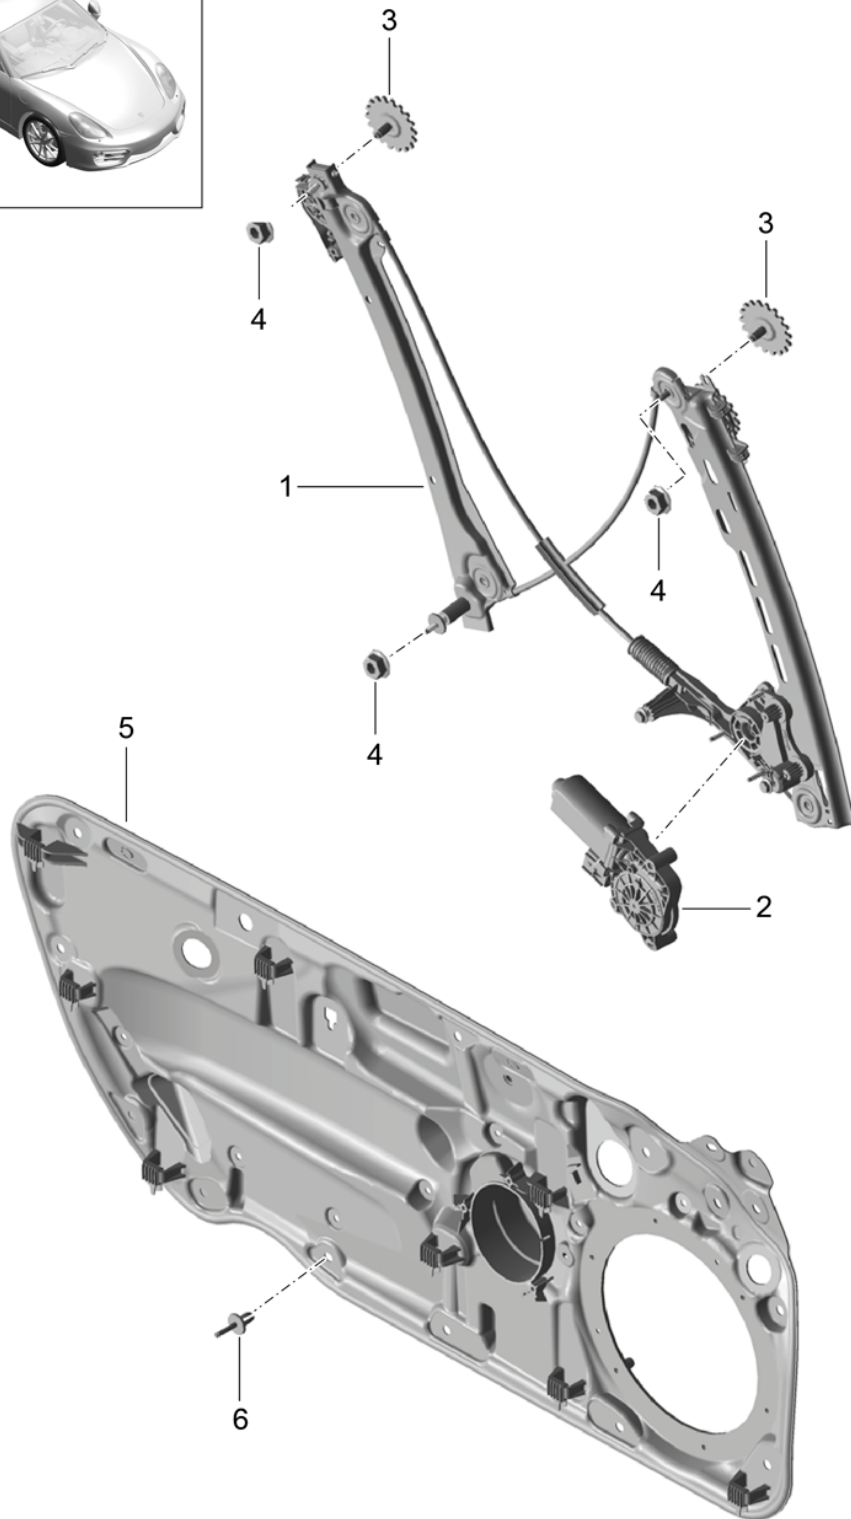

Model: 981C14

Model life 2014>>2016

Model: 981C14

Model life 2014>>2016

Pos	Part Number	Description	Remark	Qty	Model
1	991 542 975 00	Window regulator Window regulator without motor	left	1	
(1)	991 542 976 00	Electric motor Window regulator without motor	right	1	
2	991 624 101 02	Electric motor Window regulator	left	1	
2	991 624 102 02	Electric motor Window regulator	right	1	
3	991 542 551 02	Mount Window regulator		2	
4	900 377 018 09	Hexagon nut M 6		3	
5	991 537 221 01	Assembly frame	left	1	
(5)	991 537 222 01	Assembly frame	right	1	
6	999 591 525 40	Spreader rivet 7,0X14,2		13	
7	991 537 557 00	Rubber ply		8