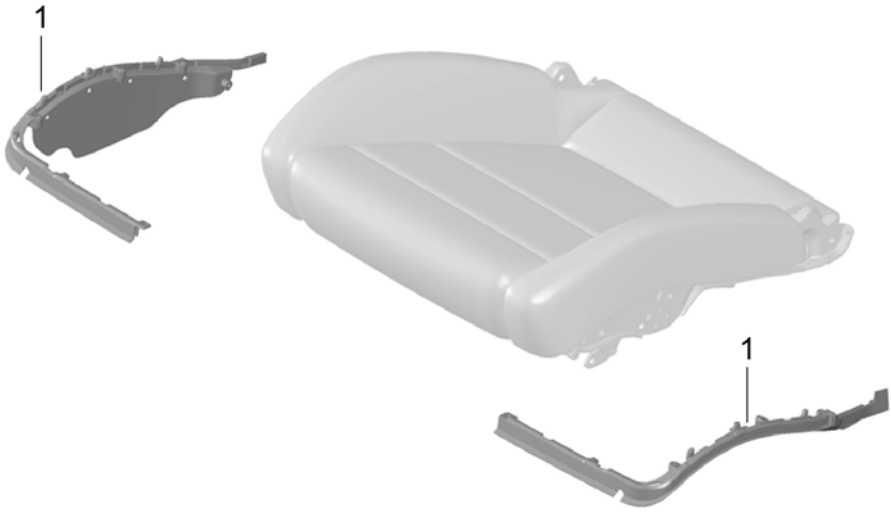

Model: 981C14

Model life 2014>>2016

Pos	Part Number	Description	Remark	Qty	Model
	981 521 629 00 1E0	Actuating lever Black			317,318

Model: 981C14

Model life 2014>>2016

Model: 981C14

Model life 2014>>2016

Pos	Part Number	Description	Remark	Qty	Model
1	991 521 547 00	Cushion carrier Frame Seat surface Sports seat Plus repair set seat occupied recognition	left inner	1	PR:314,318, 322,324
(1)	991 521 548 00	Frame Cushion carrier Seat surface Sports seat Plus	right inner	1	PR:313,317, 321,323
(1)	991 521 545 00	Frame Cushion carrier Seat surface Sports seat Plus	left outer	1	PR:313,317, 321,323
(1)	991 521 546 00	Frame Cushion carrier Seat surface Sports seat Plus	right outer	1	PR:314,318, 322,324