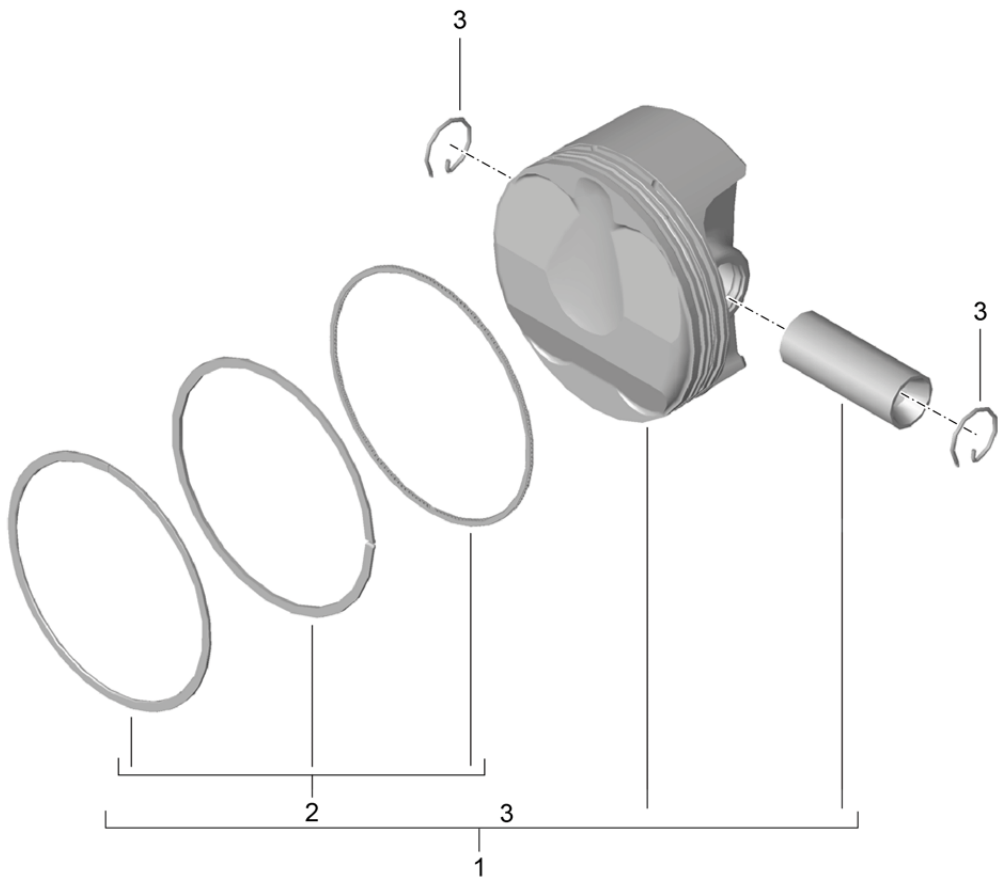

Model: 981C14

Model life 2014>>2016

Pos	Part Number	Description	Remark	Qty	Model
13	996 101 132 00	thrust washer D = 63		2	
14	981 114 012 10	Dual-mass flywheel		1	PR:480
(14)	981 114 020 00	Dual-mass flywheel		1	PR:250
15	N 906 651 01	Socket head bolt with inner multipoint head		10	
16	9A1 102 146 02	pulley		1	
		with:			
		vibration damper			
17	900 385 127 01	Hexagon head bolt M 8 X 25		6	
18	991 606 112 00	speed sensor		1	
		also use:	991 606 912 00	1	
18	991 606 112 02	speed sensor		1	
		also use:	991 606 912 00	1	
19	N 105 464 03	Hexagon socket head bolt M 6 X 16		1	
20	991 606 912 00	Shim speed sensor		1	

Model: 981C14

Model life 2014>>2016