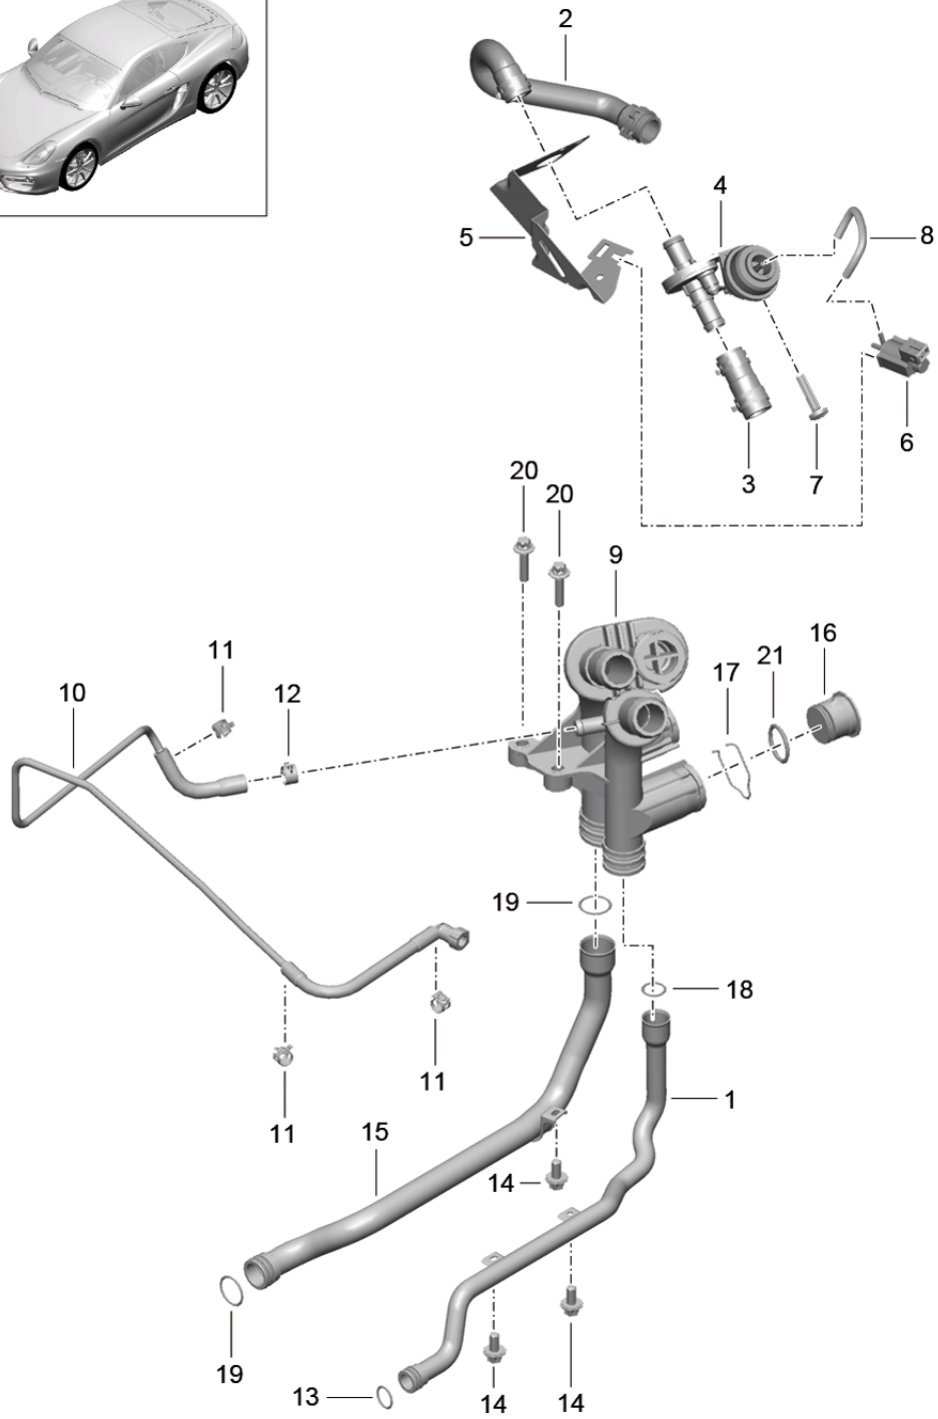

Model: 981C14

Model life 2014>>2016

Model: 981C14

Model life 2014>>2016

Pos	Part Number	Description	Remark	Qty	Model
		Connection Water pipe Control Water cooling			
1	9A1 106 620 01	Water pipe		1	
2	981 106 814 01	Water hose		1	
3	981 106 813 00	Water hose Supply		1	
4	991 307 573 00	Disc valve		1	
5	981 106 534 03	Bracket		1	
6	7PP 906 283 C	Change-over valve		1	
6	7PP 906 270	No longer use the part here Change-over valve		1	
7	999 073 415 01	flat round head bolt M 4 X 16		1	
-	999 239 031 40	Hose 3,5 X 2,0		*	
8		Hose L = 100 mm		1	
9	9A1 106 010 02	Connection (complete)		1	
10	9A1 106 550 30	Breather line		1	
11	999 512 650 09	Hose clamp B 14 X 12		3	
12	999 512 686 09	Hose clamp B 17 X 12		1	
13	999 707 517 40	O-ring 22 X 3		4	
14	900 385 041 01	Torx screw M 6 X 12		1	
14	999 073 601 01	No longer use the part here flat round head bolt M 6 X 14		1	
15	9A1 106 625 01	Water pipe Return line		1	
16	9A1 106 546 00	Bungs		3	
16	0PB 121 099	Bungs		3	
17	997 106 802 04	Spring clip		3	
18	999 707 517 40	O-ring 22 X 3		2	
19	999 707 589 40	O-ring 31 X 3		4	
20	900 385 072 01	Torx screw M 6 X 25		2	
21	999 707 590 40	O-ring 21,35 X 3,00		3