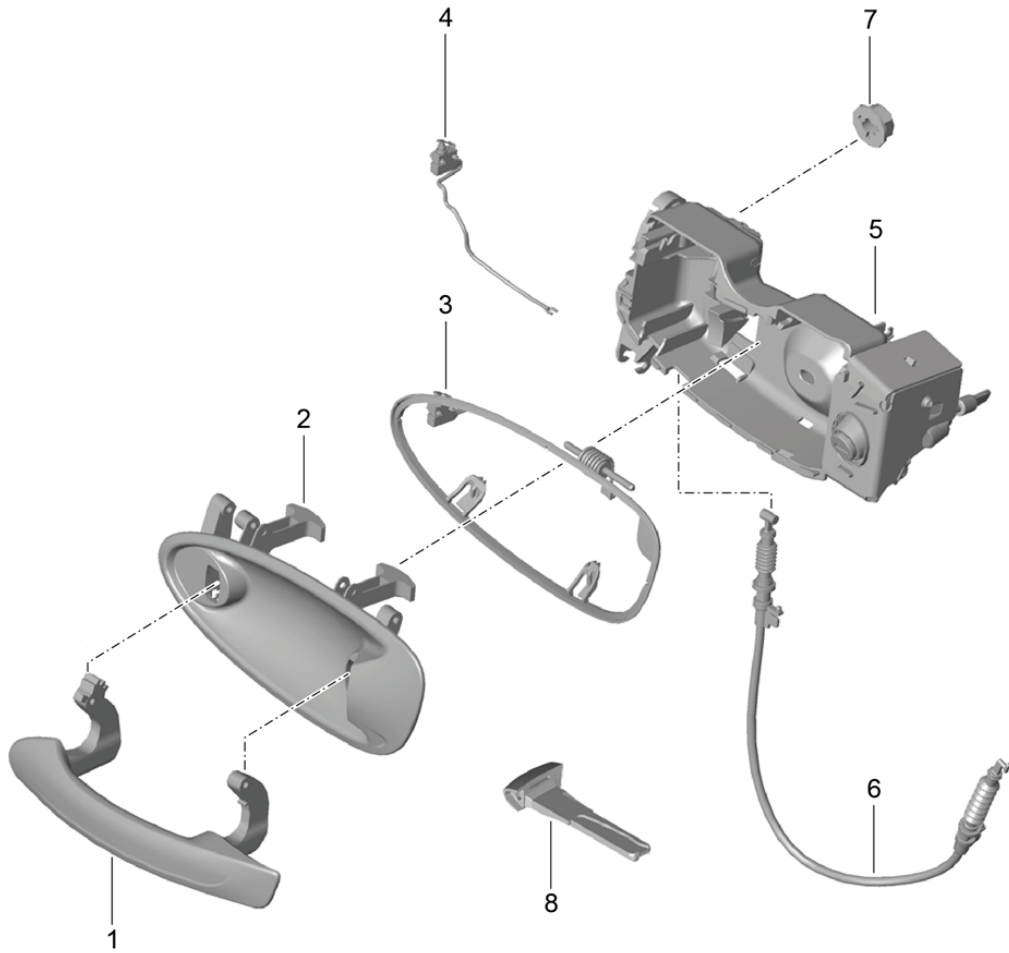

Model: 981C14

Model life 2014>>2016

Pos	Part Number	Description	Remark	Qty	Model
(9)	981 537 482 04	Trim roof frame	right side	1	PR:011
10	999 507 304 41	D - MJ 2015>> Clip Door seal		X	
11	991 537 671 00	Clip roof frame		X	

Model: 981C14

Model life 2014>>2016