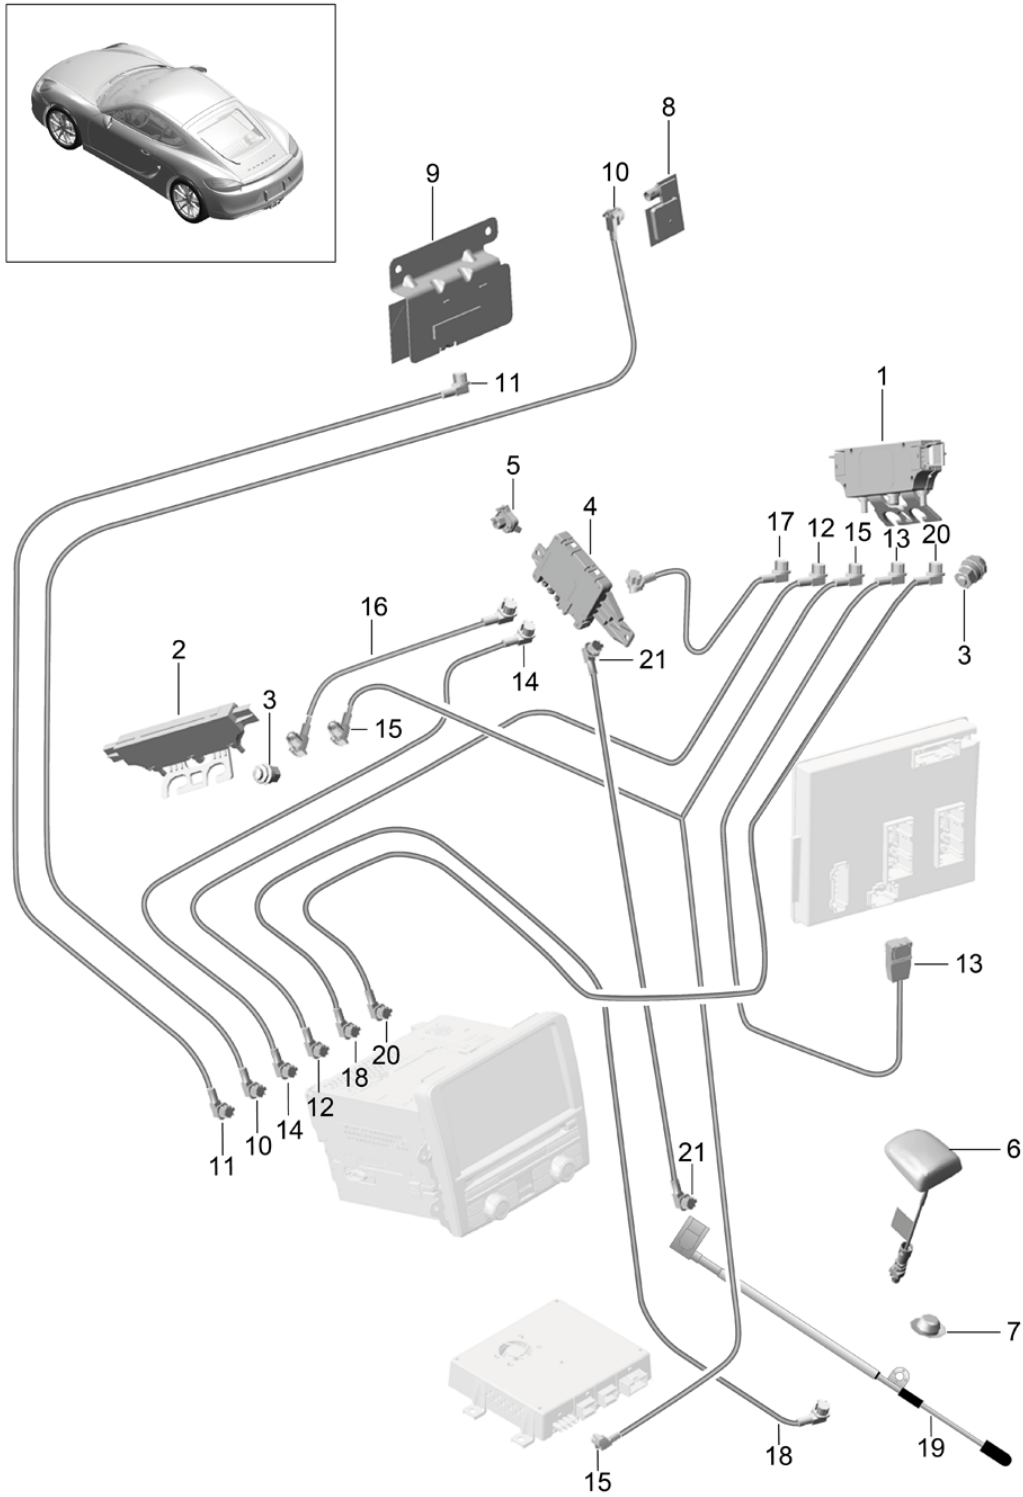

Model: 981C14

Model life 2014>>2016

Model: 981C14 Model life 2014>>2016

Pos	Part Number	Description	Remark	Qty	Model
1	991 647 106 00	Aerial amplifier Aerial Connecting line Aerial amplifier	right	1	PR:696,-440
(1)	991 647 118 00	A-pillar Aerial amplifier	right	1	PR:440,665,-676
(1)	991 647 120 01	A-pillar Aerial amplifier	right	1	PR:440,665,676
2	991 647 117 00	A-pillar Aerial amplifier	left	1	PR:440,665,-676,-691
(2)	991 647 127 00	A-pillar Aerial amplifier	left	1	PR:440,665,-676,691
(2)	991 647 119 01	A-pillar Aerial amplifier	left	1	PR:440,665,676,-691
(2)	991 647 129 00	A-pillar Aerial amplifier	left	1	PR:440,665,676,691
3	999 516 032 01	Hexagon nut		4	
4	991 618 122 00	Control unit		1	PR:440,-675
5	991 647 318 00	Clamp		1	PR:440,-675
8	7PP 035 504 A	Aerial GPS		1	PR:672
(8)	991 647 053 01	Aerial GPS		1	PR:674
9	991 647 125 00	Telephone aerial		1	PR:666
(9)	991 647 063 01	Telephone aerial		1	PR:674
(9)	7PP 035 503	Telephone aerial D - MJ 2014>>		1	
10	991 612 022 50	Aerial connection line GPS To Control panel Navigation system		1	PR:672
10	991 612 037 50	Aerial connection line GPS To Control panel Navigation system		1	PR:674
11	991 612 023 50	Connecting line Aerial Telephone To Control panel Navigation system		1	PR:666
12	991 612 033 00	Connecting line Radio unit To Aerial amplifier A-pillar	right	1	PR:696,-440
13	991 612 013 00	Connecting line Control unit Electronics Front end To Aerial amplifier A-pillar	right	1	PR:098,524,525
(13)	991 612 013 50	Connecting line Control unit Electronics Front end To Aerial amplifier A-pillar	right	1	PR:099,524,525