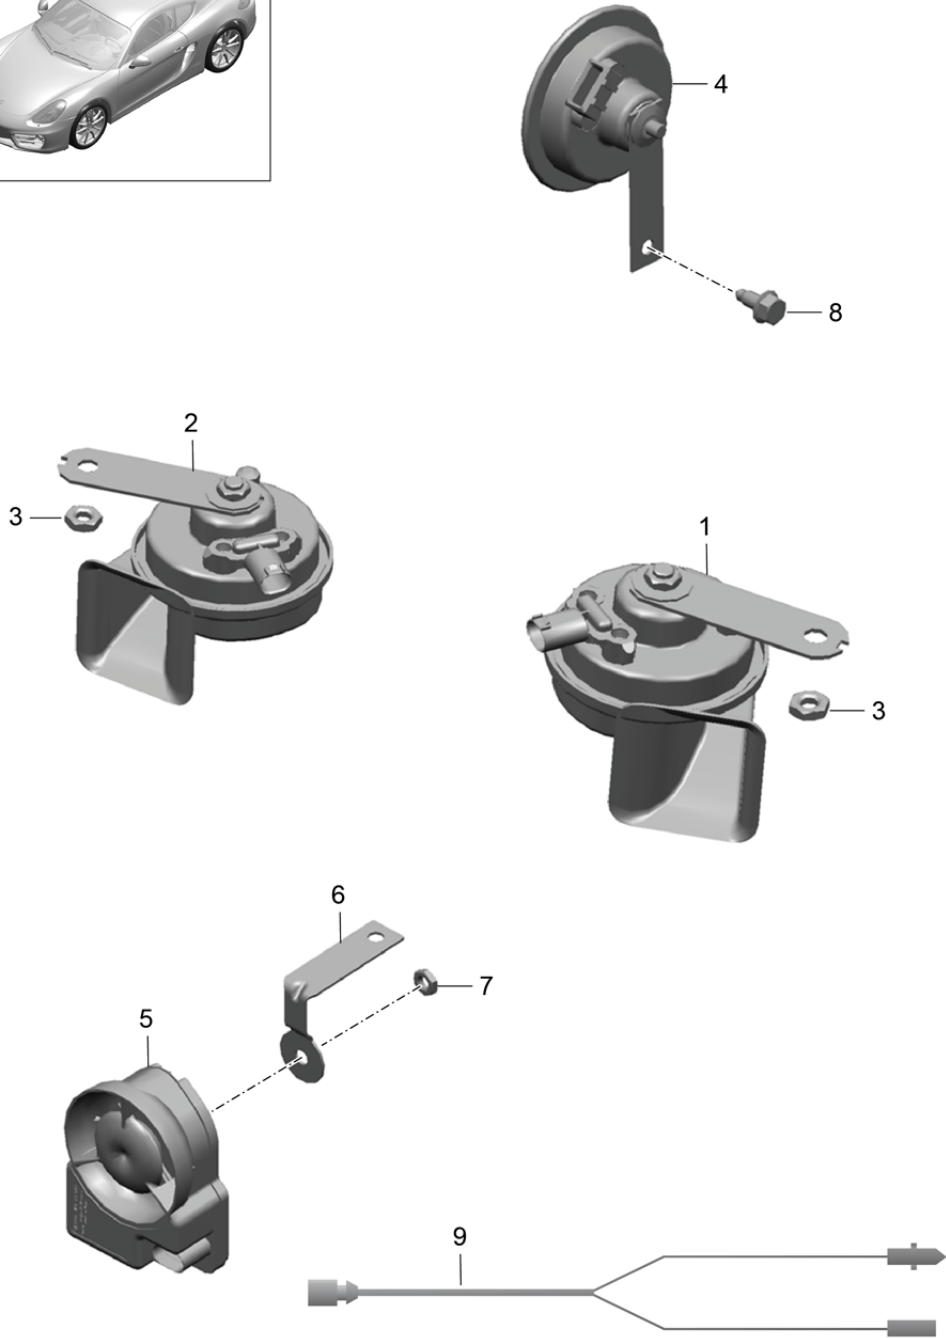

Model: 981C14

Model life 2014>>2016

Model: 981C14 Model life 2014>>2016

Pos	Part Number	Description	Remark	Qty	Model
1	991 635 149 01	Fanfare Signal horn alarm system Fanfare High-pitched		1	
(1)	991 635 159 00	Fanfare High-pitched	with:	1	
2	991 635 150 01	Fanfare Low-pitched	also use: 991 612 947 00	1	
(2)	991 635 160 00	Fanfare Low-pitched	with:	1	
-	991 612 947 00	Adapter cable for 991 635 159 00 991 635 160 00	also use: 991 612 947 00	1	
3	N 106 092 04	Hexagon collar nut M 8		2	
4	9P1 951 101	Signal horn for alarm system	use if required: 9P1 998 003 A	1	PR:534,544, -536
5	1K8 951 605 B	Alarm horn		1	PR:536
6	991 637 419 01	Bracket		1	PR:536
7	N 902 955 02	Hexagon collar nut M 8		1	PR:536
8	900 378 176 01	Hexagon bolt M 8 X 20		1	PR:534,544, -536
9	9P1 998 003 A	Wire set Modification kit Signal horn		1	PR:534,544, -536