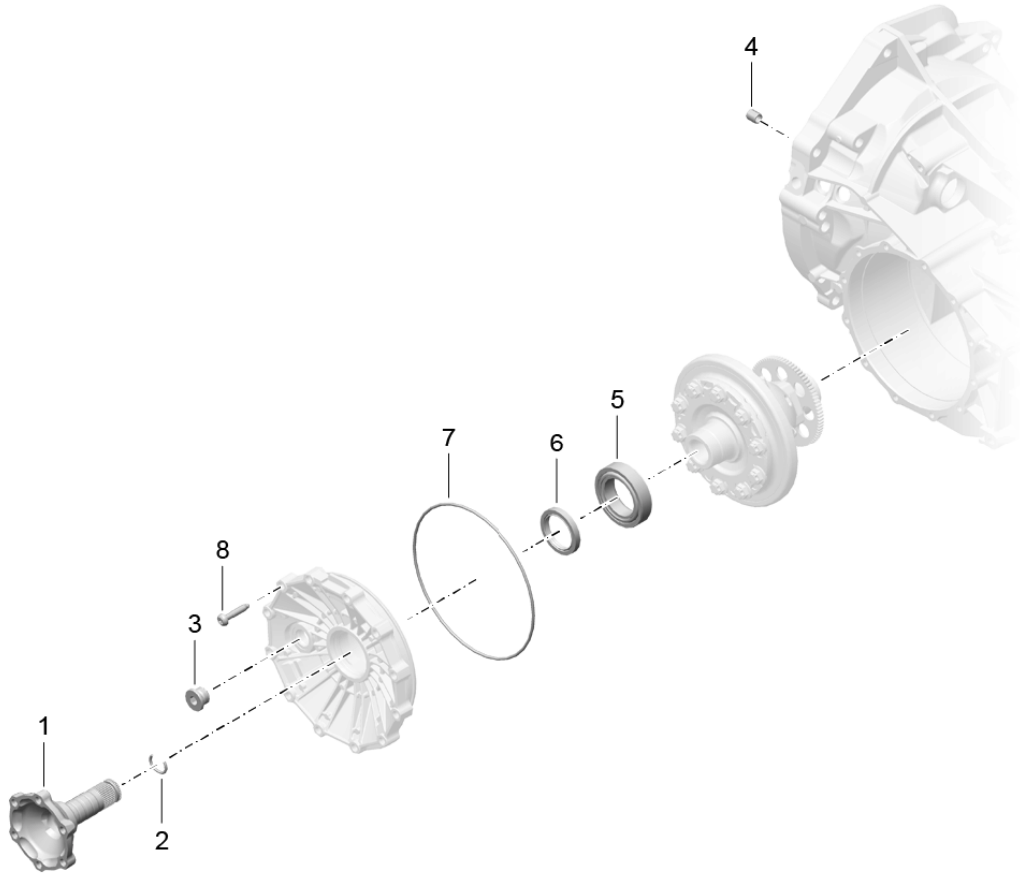

Model: 981C14

Model life 2014>>2016

Model: 981C14

Model life 2014>>2016

Pos	Part Number	Description	Remark	Qty	Model
		Manual gearbox Individual parts limited slip differential			G8100,G8120
1	987 332 209 11	Drive flange		2	G8100
(1)	987 332 209 41	Drive flange		2	G8120
2	012 409 413	snap ring		2	
3	N 910 597 01	sealing plug M22 X 1,5		1	
4	999 203 003 00	Bearing bush 16 X 22 X 20		4	
5	01X 409 123	Taper roller bearing		2	
6	016 409 399 B	radial shaft seal		2	
7	N 905 144 01	Drive flange O-ring 171,00 X 3,50		1	G8100
(7)	999 701 497 40	O-ring 194,00 X 3,50		1	G8120
8	999 073 368 01	Torx screw M 8 X 42		10