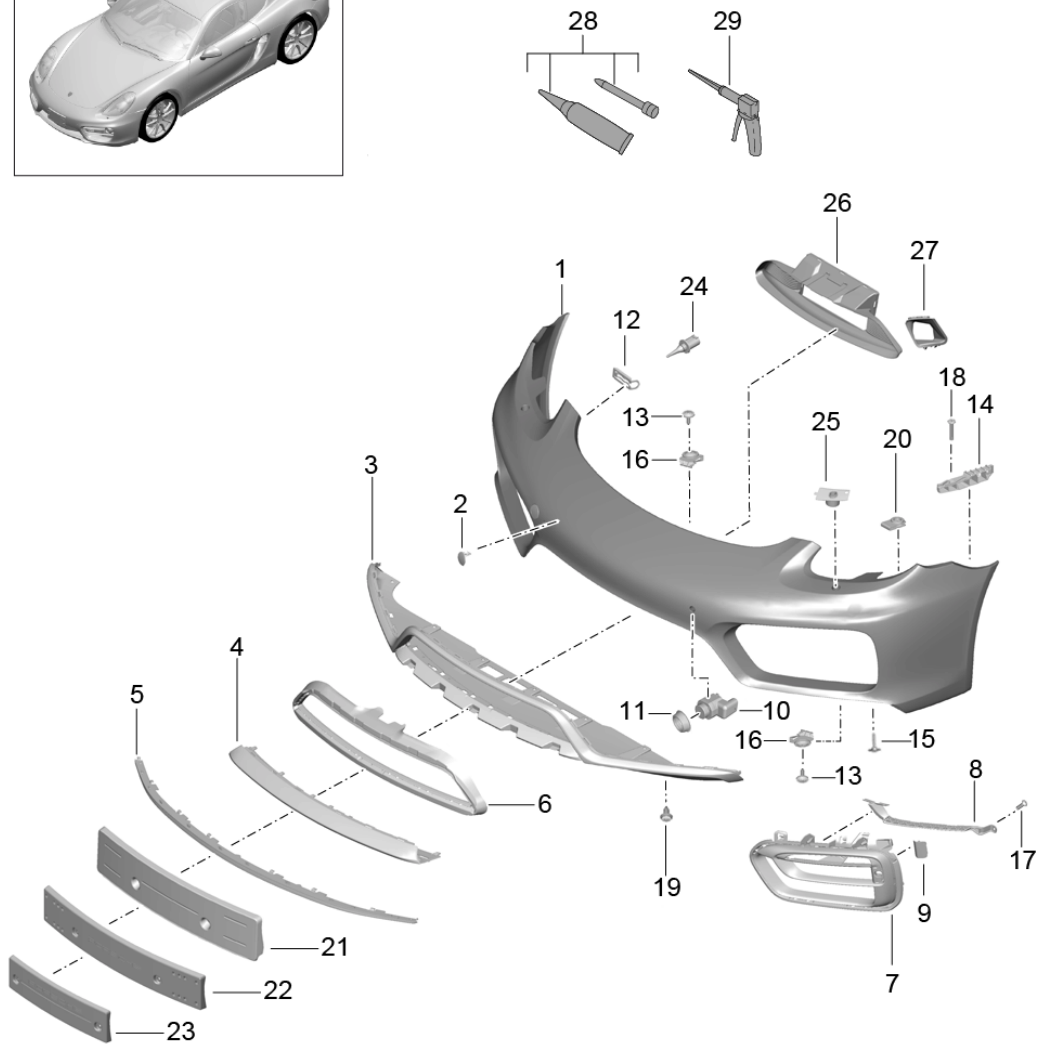

Model: 981C14

Model life 2014>>2016

Pos	Part Number	Description	Remark	Qty	Model
(24)	981 701 051 16 1E0 981 701 051 19	Black Assembly kit Number plate Carrier	Japan ACC	1	PR:209,456
25	981 701 051 19 1E0 958 505 535 00	Black Sensor Temperature sensor		1	PR:572,573
26	981 505 661 02	Retaining plate Headlight washer system	left	1	PR:288
(26)	981 505 662 02	Retaining plate Headlight washer system also use:	000 043 300 47 right	1	PR:288
27	981 575 141 08 981 575 141 08 1E0	Air guide Black	000 043 300 47 center	1	PR:-456
(27)	981 575 141 13 981 575 141 13 1E0	Air guide Black	center	1	PR:456
28	981 575 521 00	guide funnel Fanfare	left	1	
(28)	981 575 522 00	guide funnel Fanfare	right	1	
29	000 043 300 47	Adhesive set adhesive with:		1	
-		5-fold emulsion tube Bracket Headlight washer system use if required:			
30	000 043 300 48	Tool set for adhesive		1	

Model: 981C14

Model life 2014>>2016