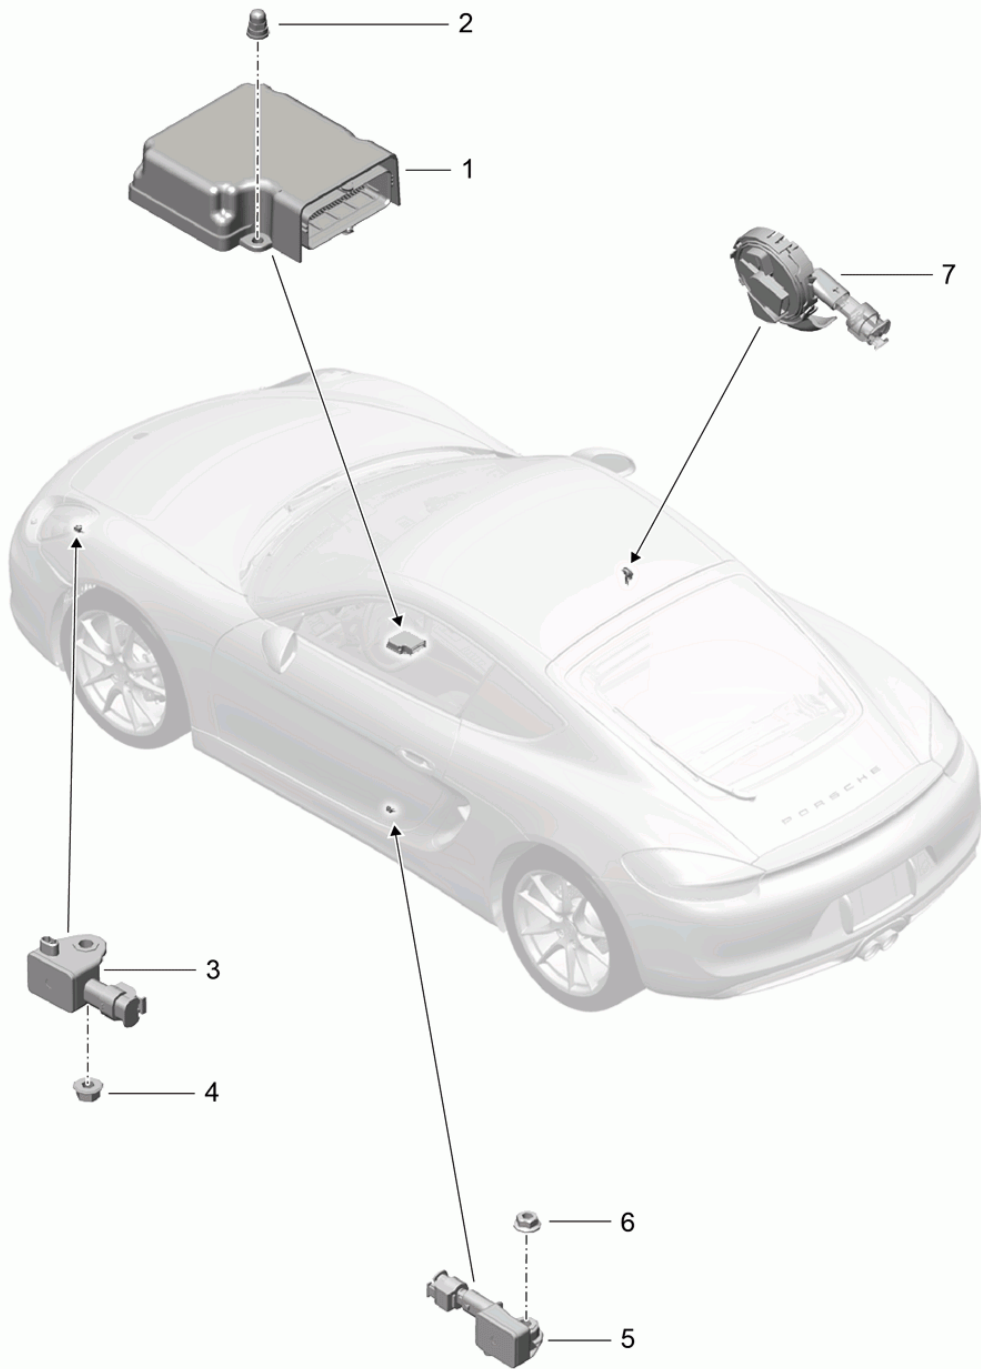

Model: 981C14

Model life 2014>>2016

Pos	Part Number	Description	Remark	Qty	Model
-		distance regulation Alarm horn see illustration:	903-000		

Model: 981C14

Model life 2014>>2016

Model: 981C14

Model life 2014>>2016