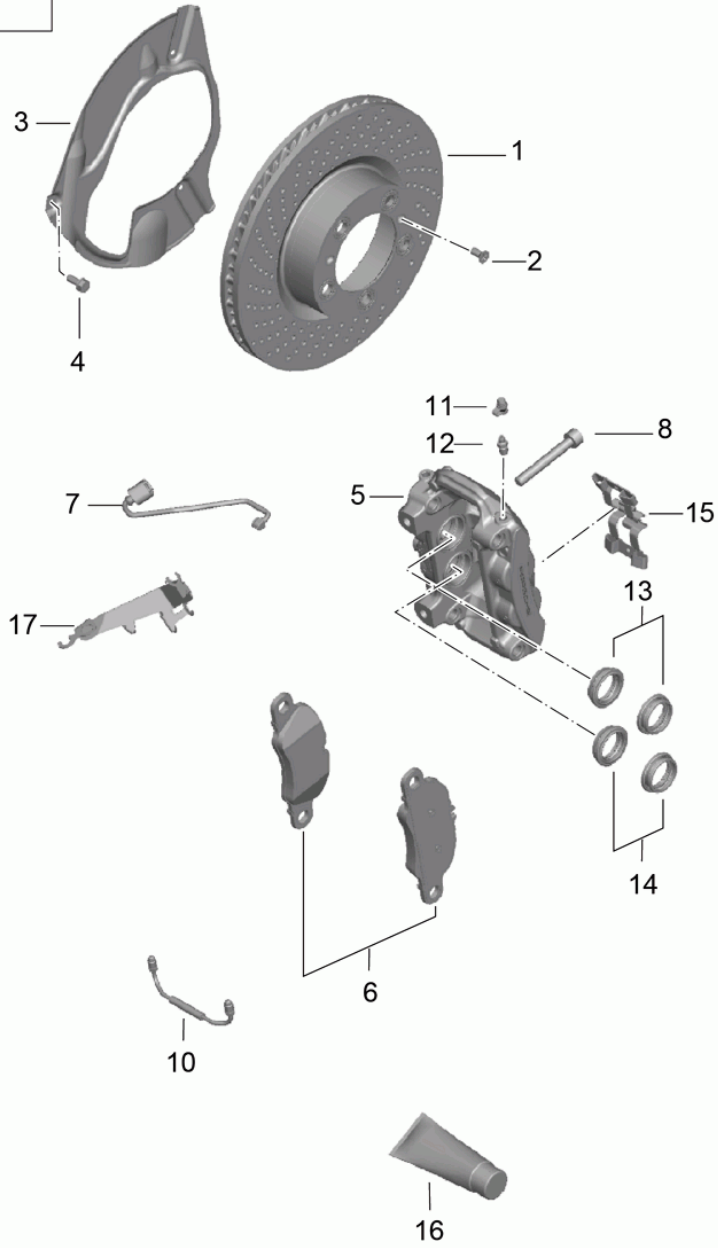

Model: 981C14 Model life 2014>>2016

Pos	Part Number	Description	Remark	Qty	Model
1	7PP 907 275 F	tyre pressure control system Tyre pressure sensor tyre pressure control system		4	PR:482,483 PR:482
(1)	7PP 907 275 G	also use: Tyre pressure sensor tyre pressure control system	955 361 053 00	4	PR:483
2	955 361 053 00	also use: Valve aluminium silver	955 361 053 00	4	
(2)	9P1 601 361 A	Discontinued part Valve tyre pressure control system silver		4	
(2)	9P1 601 361	Valve aluminium Black		4	
3	N 908 729 01	Valve cap for valve unit silver		4	
(3)	WHT 006 913	Valve cap for valve unit Black		4	
4	4D0 601 365	Hexagon socket head bolt, self-locking		4	
5	999 076 081 40	Hexagon plastic collar nut	left front	2	
6	999 507 196 40	Spreader rivet	right front	4	
7	991 618 259 00	Retainer for aerial		1	
8	991 618 104 01	Aerial		1	PR:482
(8)	991 618 103 01	Aerial		1	PR:483
9	7PP 907 283	Sender unit		4	
10	991 606 242 00	Holder for sender unit	right front	1	
11	999 049 033 40	Plastic nut	right	4	

Model: 981C14

Model life 2014>>2016