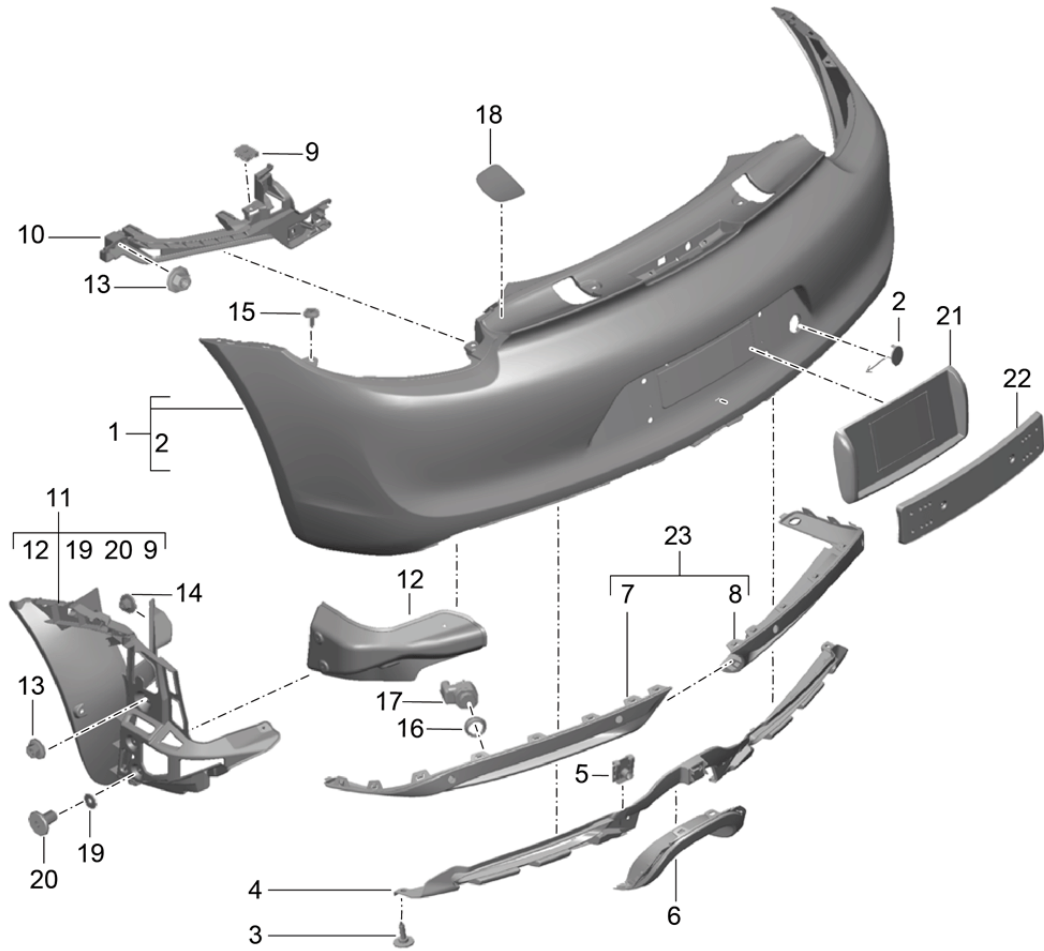

Model: 981C14

Model life 2014>>2016

Model: 981C14

Model life 2014>>2016

Pos	Part Number	Description	Remark	Qty	Model
1	981 505 020 60	bumper Bumper cover primed	rear	1	PR:-XAT,-011 PR:-553
(1)	981 505 020 33	Bumper cover primed		1	PR:638,-553
2	991 505 803 00	Cover cap Tow hitch		1	
	991 505 803 00 G2L	orange			
3	999 073 418 01	panel screw 4,8X19		X	
4	981 505 853 00	Retaining frame		1	
	981 505 853 00 1E0	Black			
5	999 507 856 01	panel nut M 6		2	
6	981 505 811 00	Trim	rear lower	1	
	981 505 811 00 1E0	Black			
7	981 505 511 00	Trim	left rear lower	1	PR:-635,-636
	981 505 511 00 1E0	Black			
8	981 505 512 00	Trim	right rear lower	1	PR:-635,-636
	981 505 512 00 1E0	Black			
9	999 507 795 09	panel nut ST 4,8		X	
10	981 505 845 02	retaining strip	left rear	1	
(10)	981 505 846 02	retaining strip	right rear	1	
11	981 505 631 01	Bracket	left side	1	
(11)	981 505 632 01	Bracket	right side	1	
12	981 505 479 00	Heat insulation	left outer	1	
(12)	981 505 480 00	Heat insulation	right outer	1	
13	999 076 042 01	Hexagon nut M 6		12	
14	999 049 032 40	Hexagon plastic collar nut T6/22X10,5		2	
15	999 073 227 09	panel screw ST 4,8X19		X	
16	7PP 919 133	Seal Sensor		4	
17	1S0 919 275 A	Parking aid Sensor		4	PR:635
(17)	1S0 919 275 A	Parking aid Sensor		4	PR:636
18	981 505 691 00	Protective film	left	1	
(18)	981 505 692 00	Protective film	right	1	
19	900 151 006 03	Washer 6		12	
20	999 190 115 30	Pop rivet A 6,4X10,0		8	
22		Assembly kit Number plate		1	
23	981 505 020 22	Trim HINTEN see illustration:	802-000 lower	1	PR:635,636