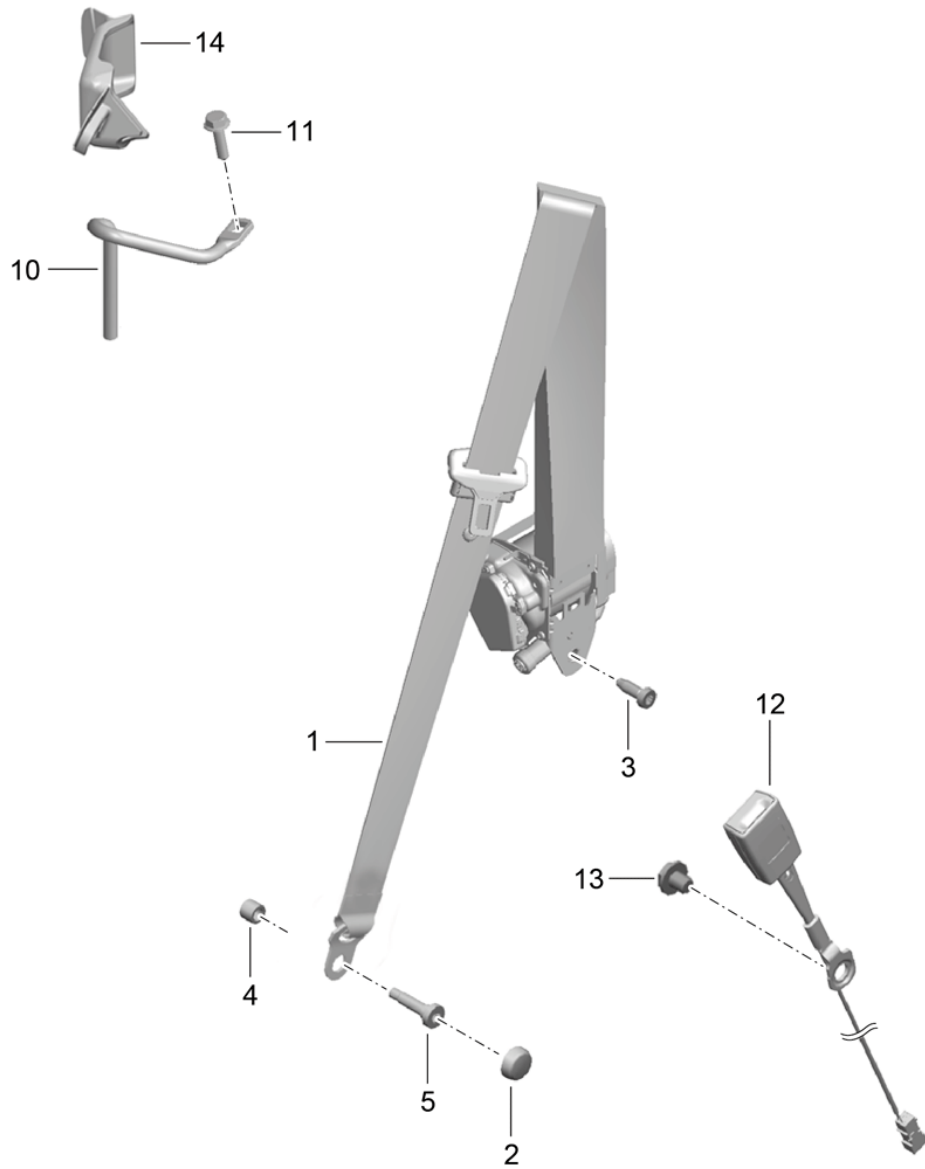

Model: 981C14 Model life 2014>>2016

Pos	Part Number	Description	Remark	Qty	Model
1	997 559 211 02	inscriptions/lettering Decorative fittings Stone guard film Porsche crest D >> - MJ 2013 Discontinued part	front	1	
1	991 559 211 00	Porsche crest D - MJ 2014>>	front	1	
2	991 559 215 01	Underlay		1	
2	991 559 215 02	Underlay		1	
3	999 591 423 03	Tapping nut 3,0		2	
4	981 559 233 00	inscription *PORSCHE* Galvano silver		1	
(4)	991 559 235 90	inscription *PORSCHE* Black D - MJ 2015>>		1	PR:011
(4)	991 559 235 91	inscription *PORSCHE* Black High gloss D - MJ 2015>>		1	PR:011,089
5	981 559 239 00	inscription *CAYMAN* Galvano silver		1	
(5)	981 559 239 01	inscription *CAYMAN* Black D - MJ 2015>>		1	PR:011
(5)	981 559 239 02	inscription *CAYMAN* Black High gloss D - MJ 2015>>		1	PR:011,089, -498
6	981 559 245 00	inscription *S* Galvano silver		1	PR:009,-498
7	981 559 261 01	inscription *GTS* Black D - MJ 2015>>		1	PR:011
(7)	981 559 261 02	inscription *GTS* Black High gloss D - MJ 2015>>		1	PR:011,089, -498
10	991 559 443 00	Decorative film for door *GTS*		1	PR:011
20	999 911 756 41	Adhesive film D - MJ 2015>>		1	

Model: 981C14

Model life 2014>>2016