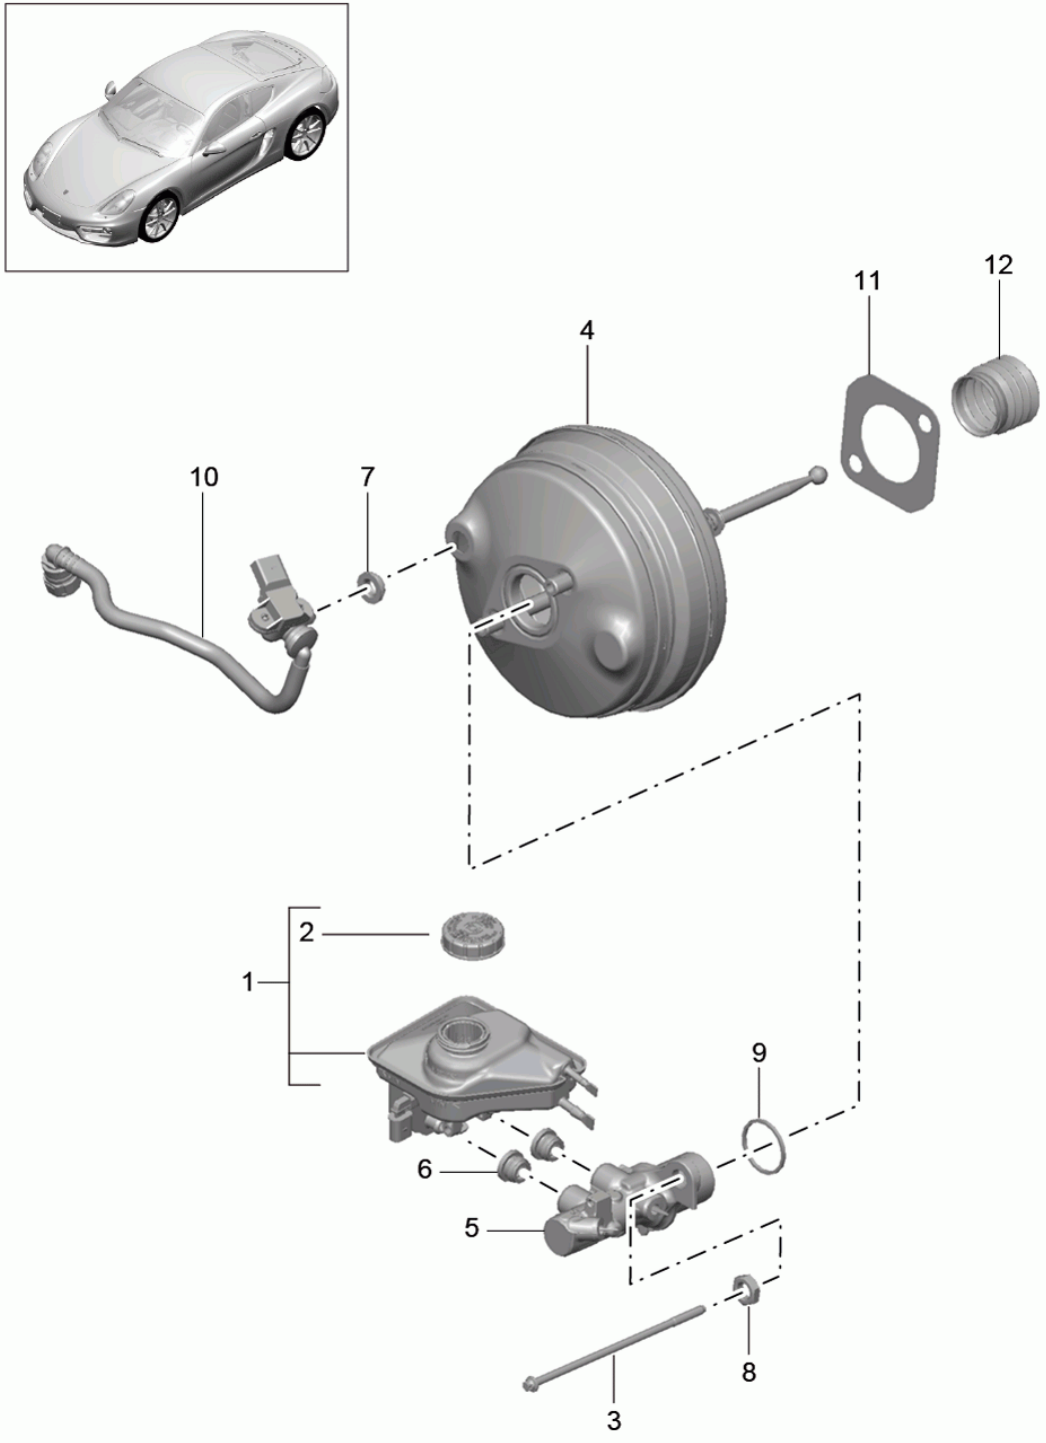

Model: 981C14

Model life 2014>>2016

Pos	Part Number	Description	Remark	Qty	Model
1	970 352 993 02	Parking brake Brake shoe repair set comprising: 4 X Brake shoe		1	
(1)	298 698 533	also use: Fasteners Discontinued part Brake shoe repair set comprising: 4 X Brake shoe		1	
2	993 352 071 00	Fasteners adjustment screw Discontinued part		2	
(2)	298 609 723	adjustment screw		2	
3	997 352 721 01	tension spring Discontinued part		2	
(3)	298 609 717	tension spring		2	
4	970 352 723 00	tension spring		2	
5	997 352 741 02	Pressure spring Discontinued part		4	
(5)	298 609 583	Pressure spring		4	
6	970 352 092 05	Servomotor	left	1	
(6)	970 352 091 05	Servomotor	right	1	
7	999 073 452 01	Screw M 8 X 38		4	

Model: 981C14

Model life 2014>>2016