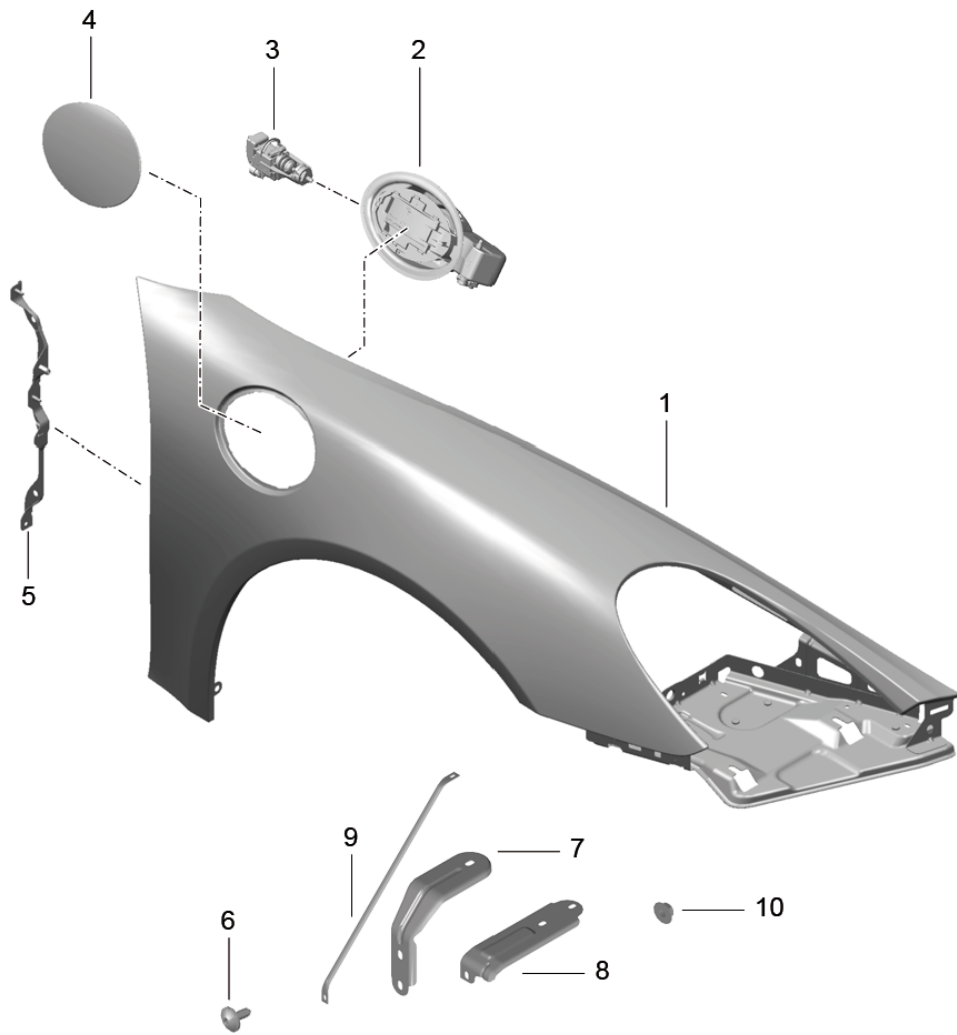

Model: 981C14

Model life 2014>>2016