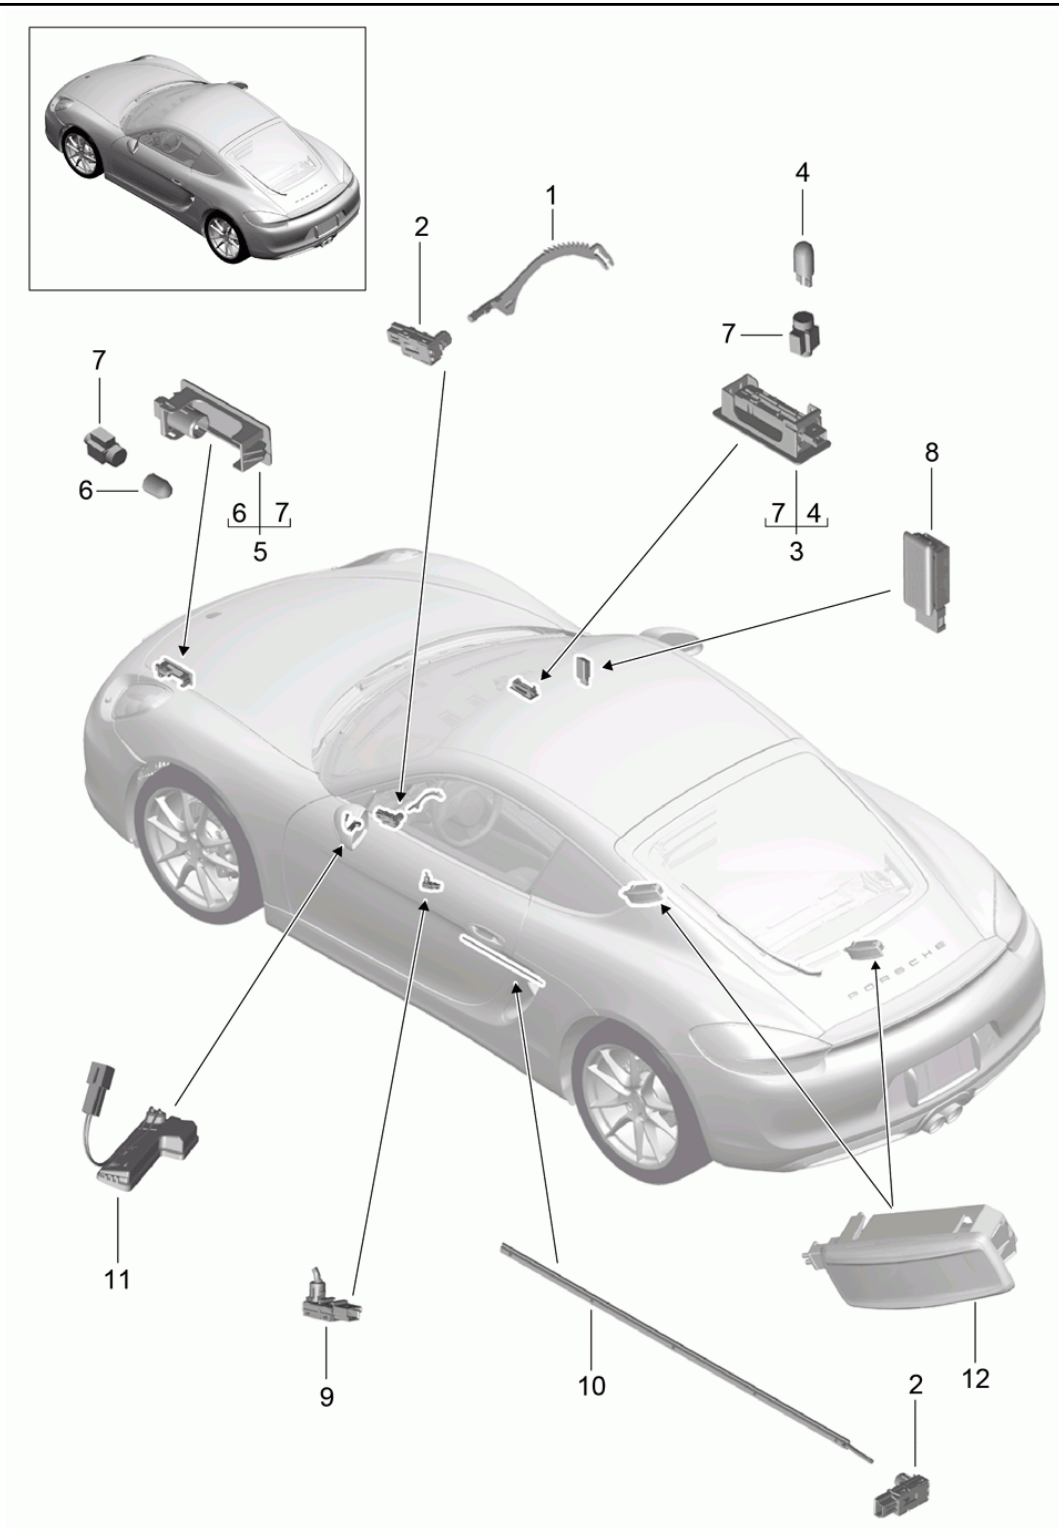

Model: 981C14

Model life 2014>>2016

Model: 981C14 Model life 2014>>2016

Pos	Part Number	Description	Remark	Qty	Model
-		Interior lights Door warning light Footwell light Luggage compartment lamp Glove box light Light Exterior mirror interior light			
		see illustration:	903-006		
1	991 632 131 00	fibre optic conductor	lhd	1	PR:098
(1)	991 632 132 00	Ignition/starter switch fibre optic conductor	rhhd	1	PR:099
2	7PP 947 101	Ignition/starter switch Light		4	
3	991 632 024 00	Footwell light		2	PR:-630
(3)	991 632 133 00	Footwell light Included LED module		2	PR:630
4	999 631 040 90	bulb 5 W		2	PR:-630
5	991 632 020 00	Light	front	1	PR:-630
(5)	991 632 137 00	Luggage compartment Light Included LED module	front	1	PR:630
6	999 631 134 90	Luggage compartment bulb X6 W		1	PR:-630
7	970 632 187 00	Bulb holder		3	PR:-630
8	991 632 071 00	Glove box light		1	
9	991 632 085 00	Door handle light	left	1	PR:630
(9)	991 632 086 00	Door handle light	right	1	PR:630
10	991 632 189 00	fibre optic conductor	left	1	PR:630
(10)	991 632 190 00	Stowage compartment fibre optic conductor	right	1	PR:630
11	991 631 611 01	Stowage compartment Light	left	1	PR:258,259, 260,261
(11)	991 631 612 01	Exterior mirror Light	right	1	PR:258,259, 260,261
12	981 632 135 00	Exterior mirror Light Luggage compartment and c-pillar	rear	3	