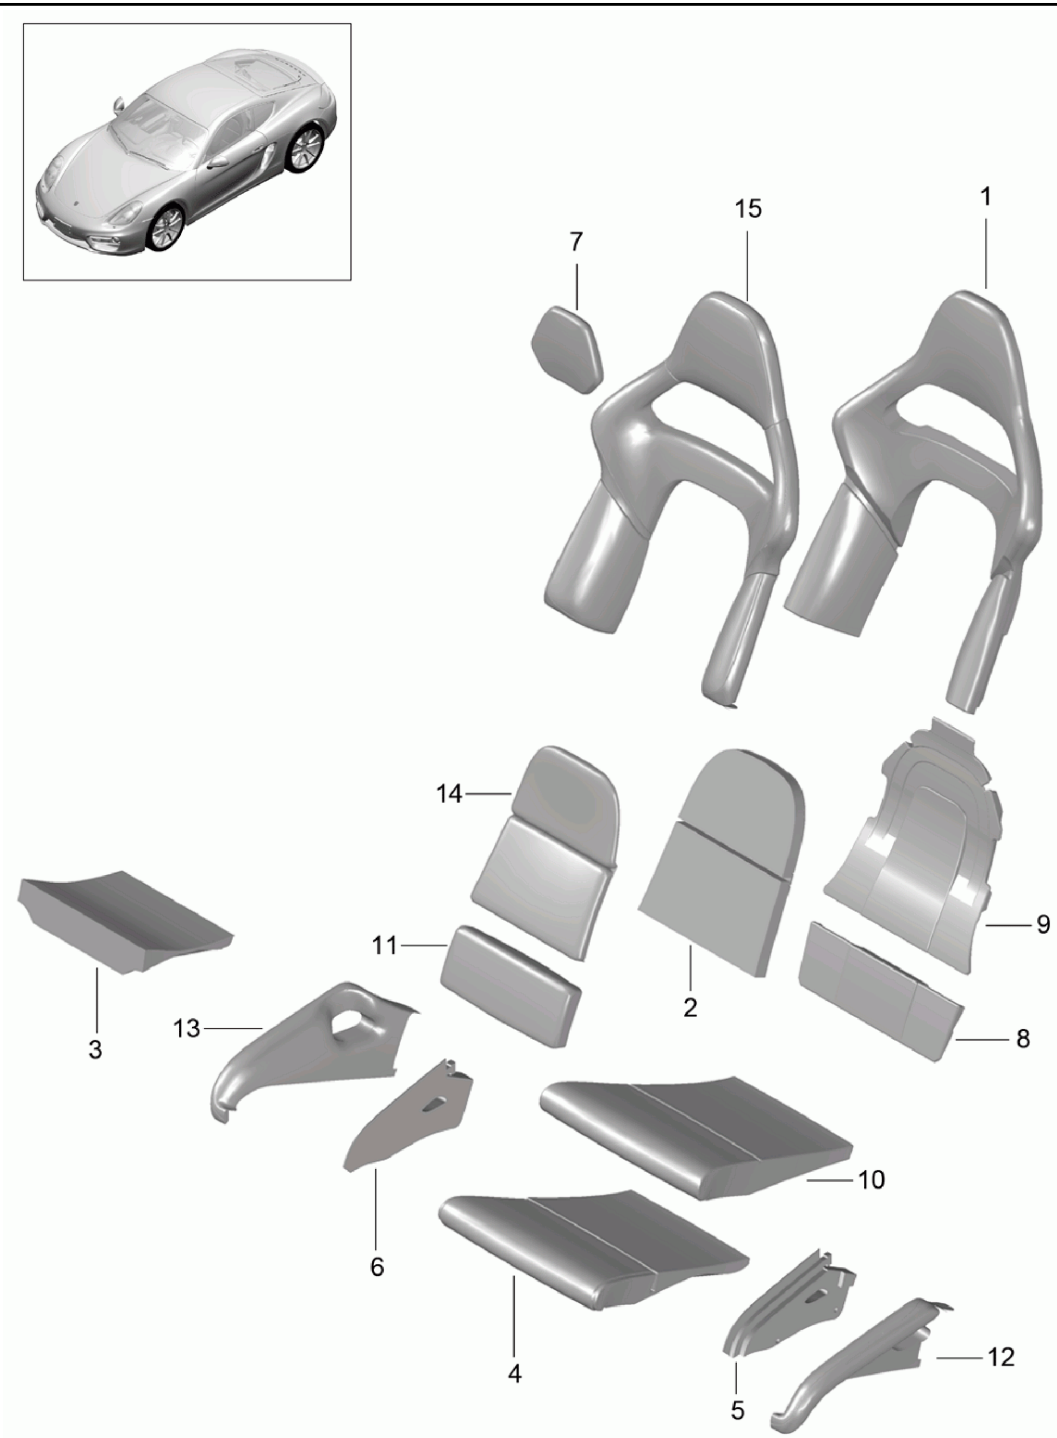

Model: 981C14

Model life 2014>>2016