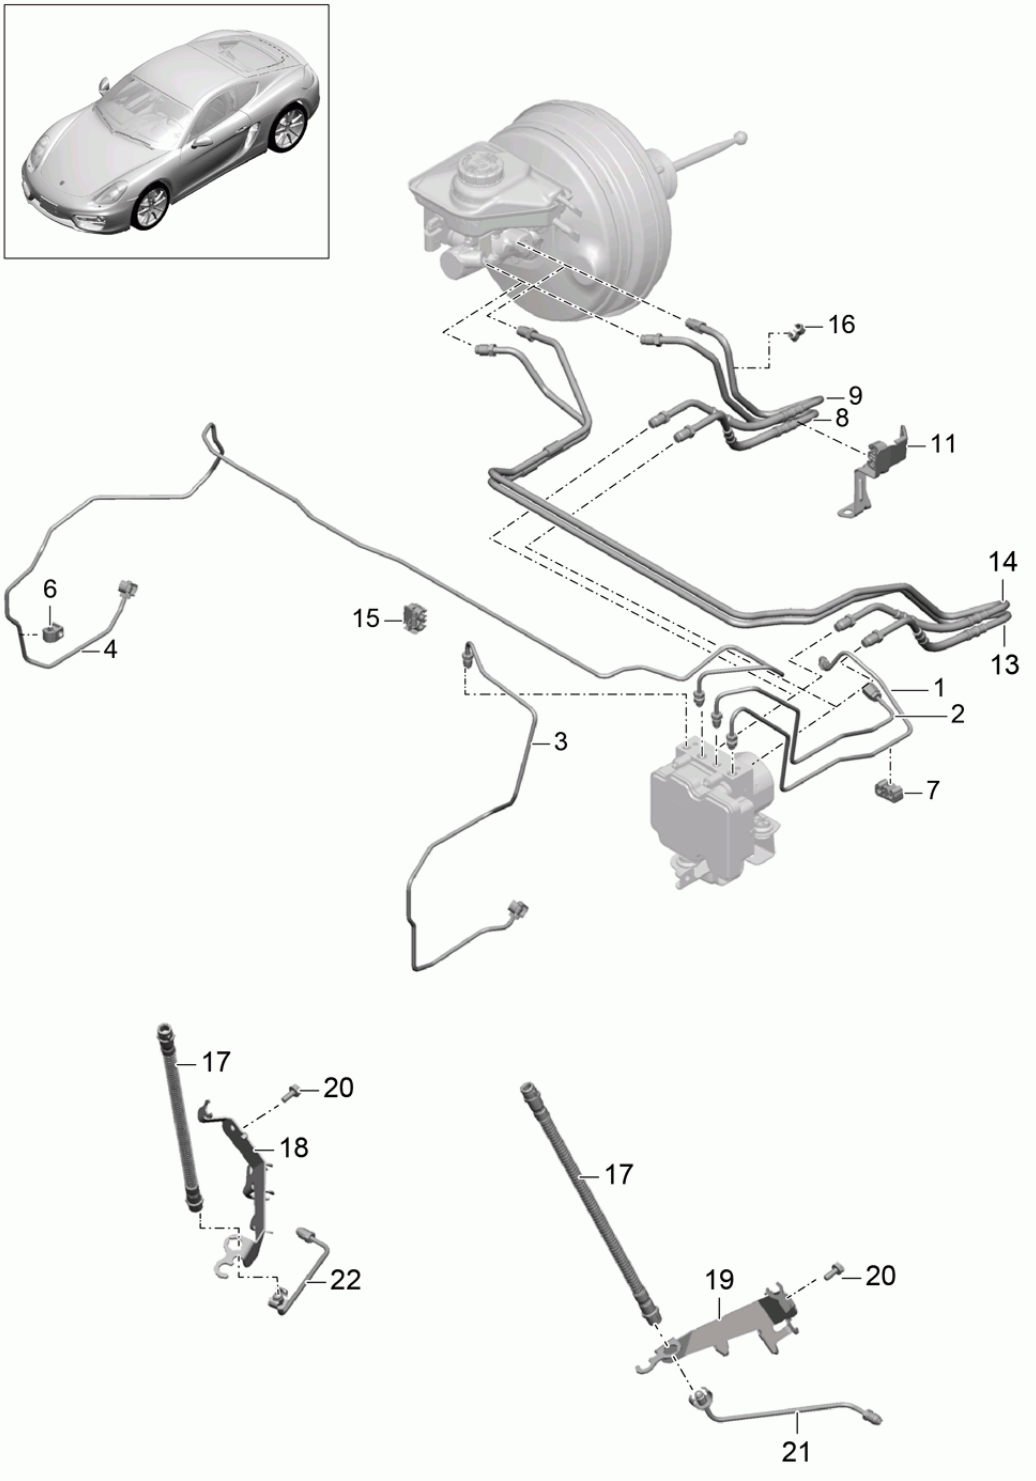

Model: 981C14

Model life 2014>>2016