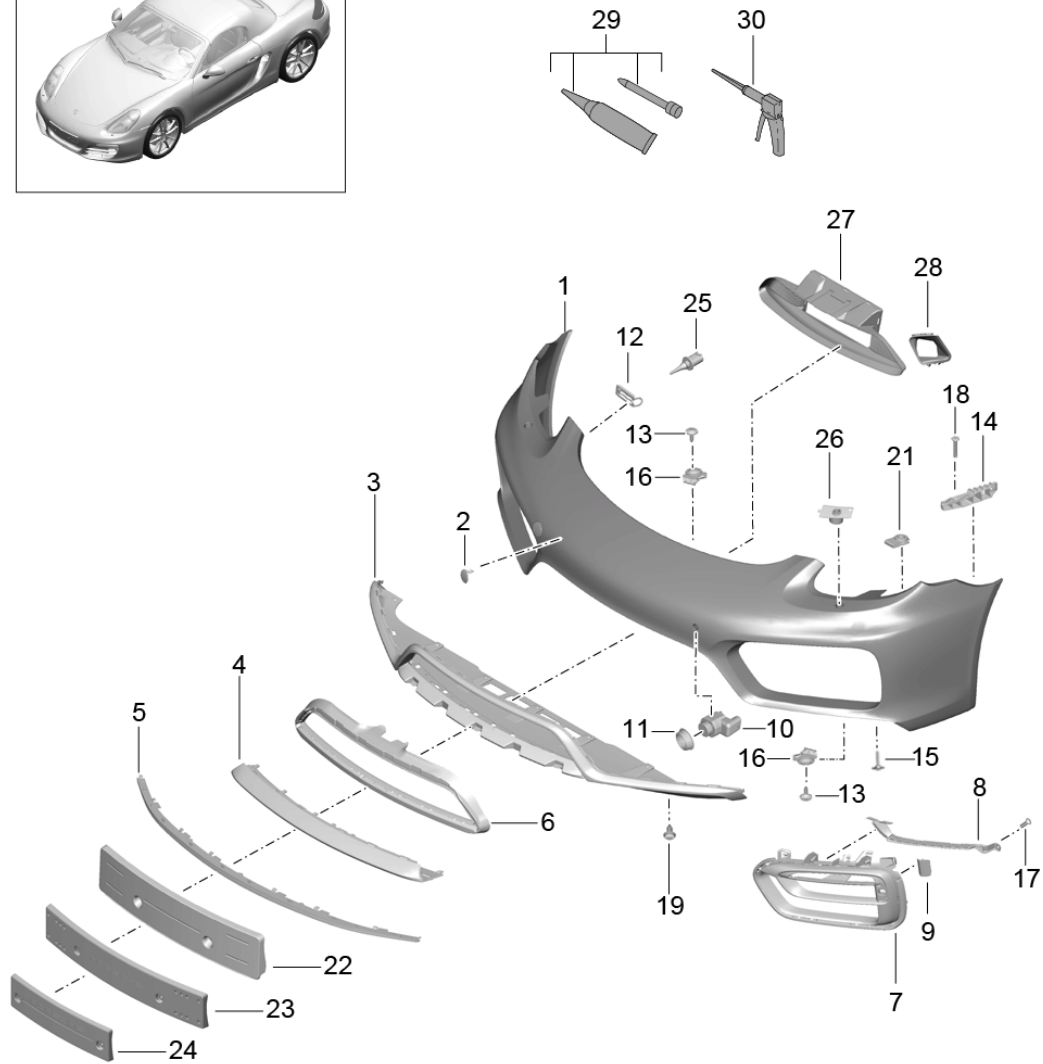

Model: 981C14

Model life 2014>>2016