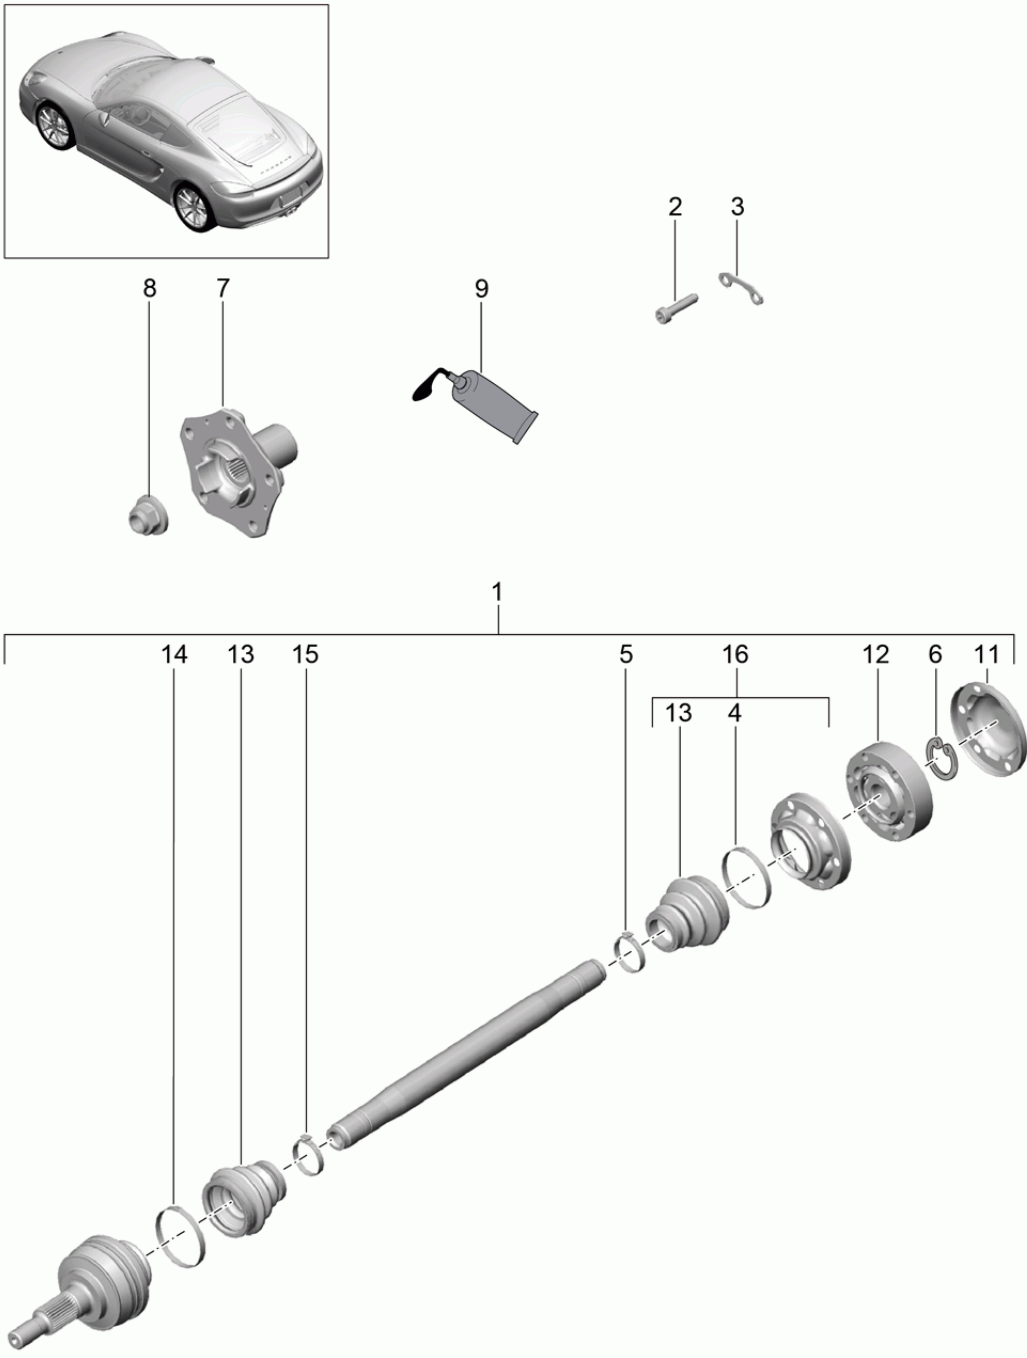

Model: 981C14

Model life 2014>>2016

Model: 981C14

Model life 2014>>2016

Pos	Part Number	Description	Remark	Qty	Model
		Drive shaft			
		Wheel hub			
1	981 332 024 00	Drive shaft	left	1	PR:008,480
(1)	981 332 024 20	Drive shaft	right	1	PR:008,480
(1)	981 332 024 10	Drive shaft	left	1	PR:009,480
(1)	981 332 024 30	Drive shaft	right	1	PR:009,480
(1)	981 332 024 50	Drive shaft		2	PR:008,250
(1)	981 332 024 60	Drive shaft		2	PR:009,250
2	999 510 047 01	Socket head bolt M 10 X 46,5		12	
3	986 332 191 00	Spacer		6	PR:008
(3)	991 332 191 00	Spacer		6	PR:009
4	996 332 957 00	Clip 73 MM		4	PR:009
5	996 332 257 00	Clip 34 MM		4	
6	900 041 014 00	Securing ring		2	
7	991 341 605 02	Wheel hub Discontinued part		2	
7	991 341 605 03	Wheel hub		2	
8	999 084 135 01	Hexagon nut M 22 X 1,5 Discontinued part		2	
8	999 084 135 02	Hexagon nut M 22 X 1,5		2	
9	000 043 110 01	Grease 1 100-gramme tube		X	
10	000 043 205 36	sealant 1 100-gramme tube		X	
11	987 332 267 00	End cap		2	PR:008
(11)	997 332 267 00	End cap		2	PR:009
12	986 332 030 00	Joint		2	PR:008
(12)	991 332 030 00	Joint		2	PR:009
13	996 332 293 00	Dust bellows		4	
14	996 332 957 00	Clip 73 MM		4	
15	996 332 257 00	Clip 34 MM		4	
16	987 332 955 00	Bellows	with:	2	PR:008
(16)	997 332 955 00	Cap Bellows	with:	2	PR:009
		Cap