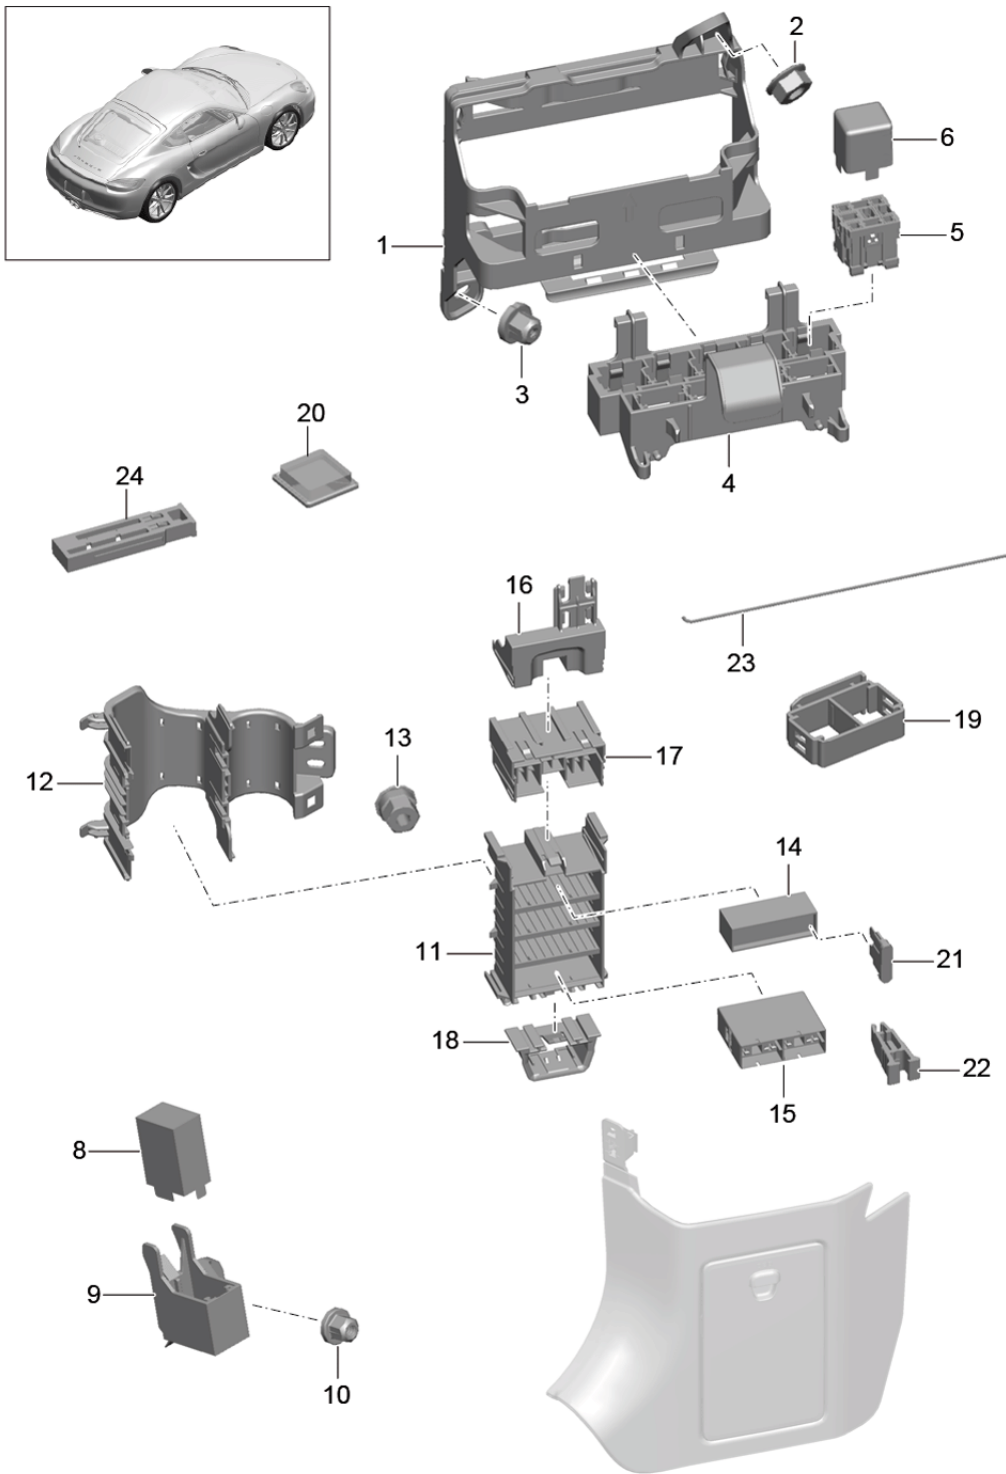

Model: 981C14

Model life 2014>>2016

Pos	Part Number	Description	Remark	Qty	Model
-		Control unit Sensor Airbag Airbag unit			
-		see illustration: Switch Airbag	812-050		
1	991 618 201 04	see illustration: Control unit for airbag D >> - MJ 2014	903-005	1	
1	991 618 201 08	Control unit for airbag D - MJ 2015>>		1	
2	999 070 015 02	domed cap nut M 6		3	
3	991 618 223 01	Front sensor		2	
4	999 084 638 01	Hexagon nut M 6		2	
5	991 618 221 01	Sensor Side airbag unit		2	
6	999 084 629 01	Hexagon nut M 6		2	
7	991 618 227 01	Pressure sensor doors		2	

Model: 981C14

Model life 2014>>2016