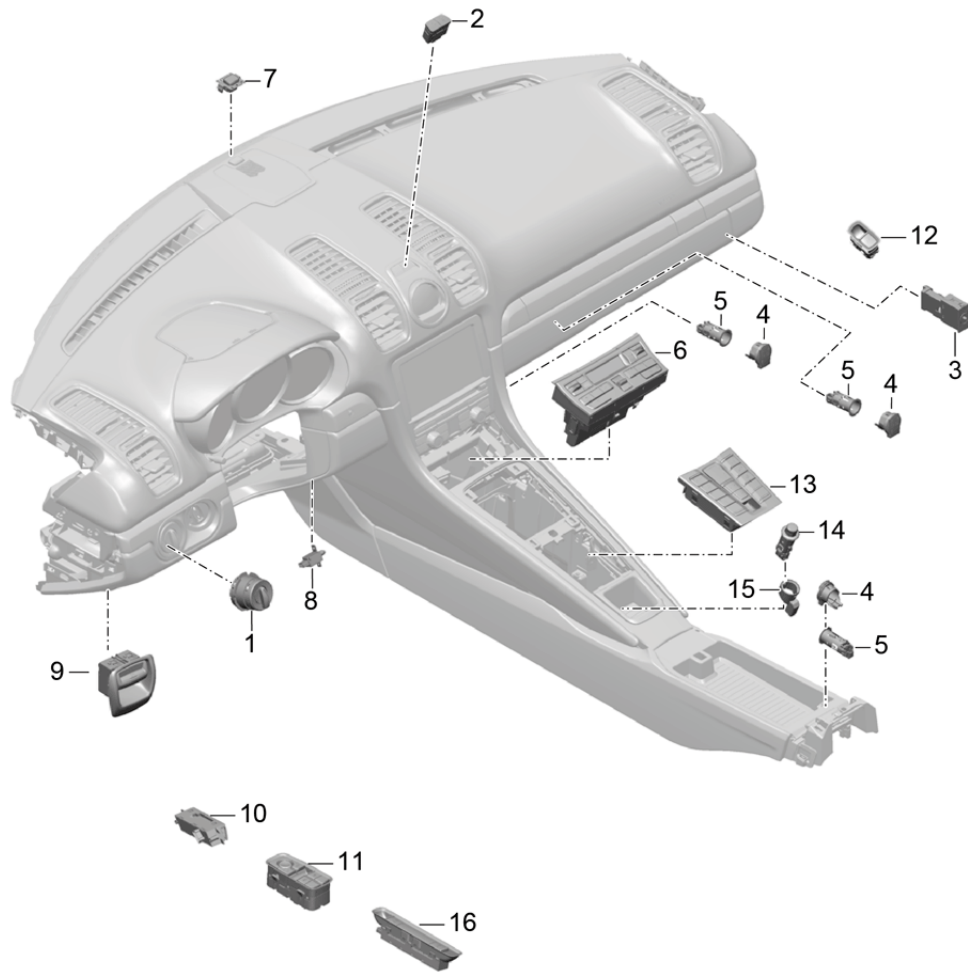

Model: 981C14 Model life 2014>>2016

Pos	Part Number	Description	Remark	Qty	Model
-		Interior lights Door warning light Footwell light Luggage compartment lamp Glove box light Light Exterior mirror interior light			
		see illustration:	903-006		
1	991 632 131 00	fibre optic conductor	lhd	1	PR:098
(1)	991 632 132 00	Ignition/starter switch fibre optic conductor	rhhd	1	PR:099
2	7PP 947 101	Ignition/starter switch Light		4	
3	991 632 024 00	Footwell light		2	PR:-630
(3)	991 632 133 00	Footwell light Included LED module		2	PR:630
4	999 631 040 90	bulb 5 W		2	PR:-630
5	991 632 020 00	Light	front	1	PR:-630
(5)	991 632 137 00	Luggage compartment Light Included LED module	front	1	PR:630
6	999 631 134 90	Luggage compartment bulb X6 W		1	PR:-630
7	970 632 187 00	Bulb holder		3	PR:-630
8	991 632 071 00	Glove box light		1	
9	991 632 085 00	Door handle light	left	1	PR:630
(9)	991 632 086 00	Door handle light	right	1	PR:630
10	991 632 189 00	fibre optic conductor	left	1	PR:630
(10)	991 632 190 00	Stowage compartment fibre optic conductor	right	1	PR:630
11	991 631 611 01	Stowage compartment Light	left	1	PR:258,259, 260,261
(11)	991 631 612 01	Exterior mirror Light	right	1	PR:258,259, 260,261
12	981 632 135 00	Exterior mirror Light Luggage compartment and c-pillar	rear	3	

Model: 981C14

Model life 2014>>2016