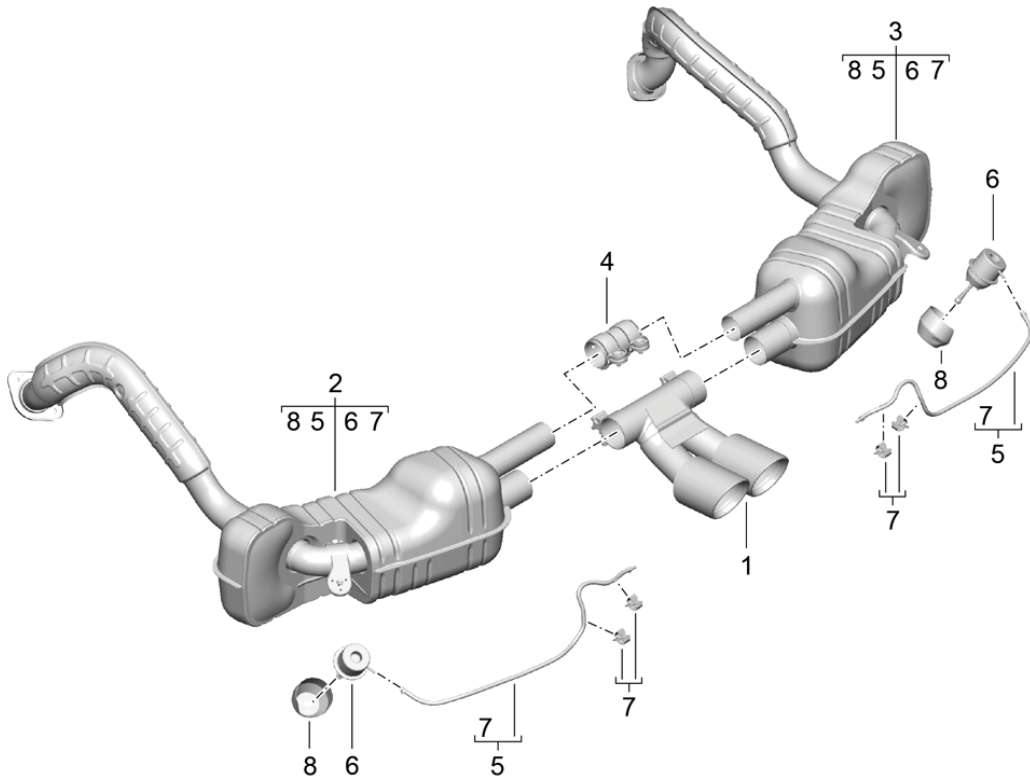

Model: 981C14

Model life 2014>>2016

Model: 981C14

Model life 2014>>2016

Pos	Part Number	Description	Remark	Qty	Model
		exhaust system Sport			PR:XLF
1	981 111 961 00	Tailpipe		1	PR:XLF,XLS
2	981 111 921 04	Silencer	left	1	PR:XLF
		Discontinued part			
2	981 111 921 05	Silencer	left	1	PR:XLF
		Discontinued part			
2	981 111 921 06	Silencer	left	1	PR:XLF
3	981 111 922 04	Silencer	right	1	PR:XLF
		Discontinued part			
3	981 111 922 05	Silencer	right	1	PR:XLF
		Discontinued part			
3	981 111 922 06	Silencer	right	1	PR:XLF
4	981 111 280 00	clamp		1	
5	981 111 049 00	Vacuum line		2	
			steel		
		No longer use the part here			
5	981 111 049 01	Vacuum line		2	
			steel		
6	991 111 381 02	Vacuum unit	left	1	
(6)	991 111 385 01	Vacuum unit	right	1	
7	999 651 360 01	Cable fastener		4	
		6,00