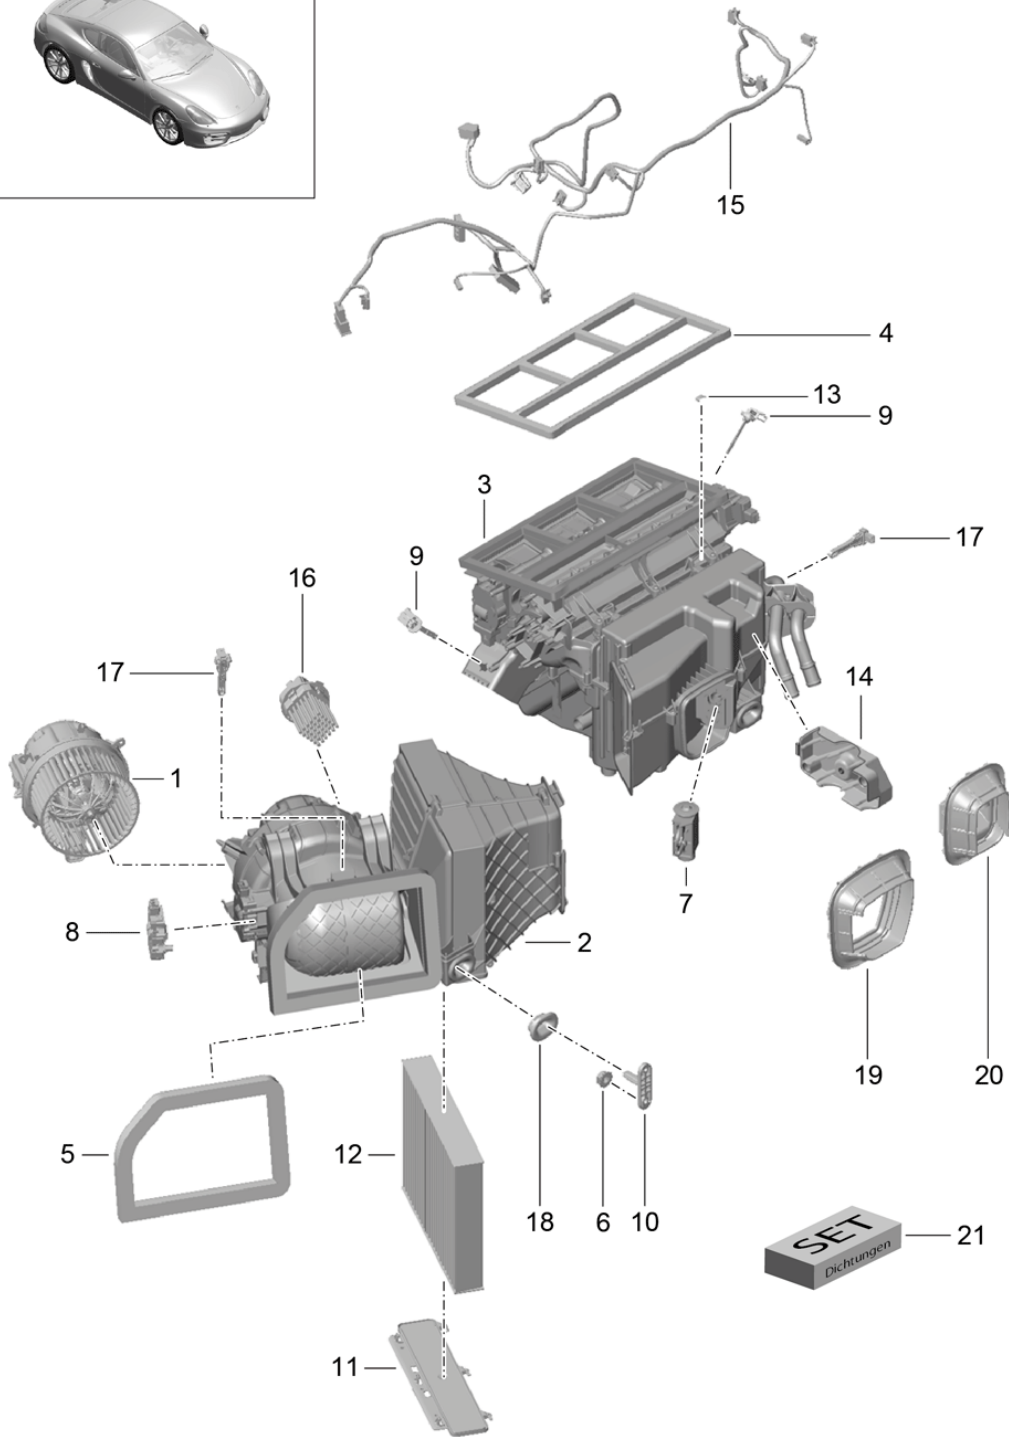

Model: 981C14 Model life 2014>>2016

Pos	Part Number	Description	Remark	Qty	Model
1	981 572 463 00	Air guide Air distributor Air guide	left lhd side	1	PR:098
(1)	981 572 463 01	Air guide	left rhd side	1	PR:099
2	981 572 464 00	Air guide	right lhd side	1	PR:098
(2)	981 572 464 01	Air guide	right rhd side	1	PR:099
3	999 703 462 40	End cap 10,0X65		2	PR:572
4	970 653 253 00	Temperature sensor Temperature sensor		2	
5	991 572 693 00	Footwell outlet vent (drivers side)	lhd	1	PR:098
(5)	991 572 694 00	Footwell outlet vent (drivers side)	rhd	1	PR:099
6	991 572 793 02	Footwell outlet vent (passenger side)	rhd	1	PR:099
(6)	991 572 794 02	Footwell outlet vent (passenger side)	lhd	1	PR:098
7	999 507 556 01	panel nut M 5		2	
8	1H0 819 943	round hd. screw (passenger side)		1	
9	999 073 459 01	fillister hd. bolt M5X16 (drivers side)		1	
10	991 572 072 01	Lower part Air intake	lhd	1	PR:098
(10)	991 572 071 00	Lower part Air intake	rhd	1	PR:099
11	900 377 018 09	Hexagon nut M6		2	
12	991 572 272 01	Cover Air intake		1	
13	991 572 371 00	Air filter Air intake		1	
14	991 572 471 01	Grommet Air intake		1	
15	991 573 769 01	Grommet Firewall Expansion valve		1	PR:572,573
16	991 572 263 01	Seal Cross panel Heater pipeline		1	
17		Trim Cold air Cover		1	
18	7PP 907 659	see illustration: Sensor	809-010	1	
19	991 573 794 00	water drain pipe		1	PR:572,573
20	999 512 418 40	Hose clamp 22,7-24,7		1	PR:572,573
21	981 572 769 01	Air guide Intermediate piece	center	1	

Model: 981C14

Model life 2014>>2016