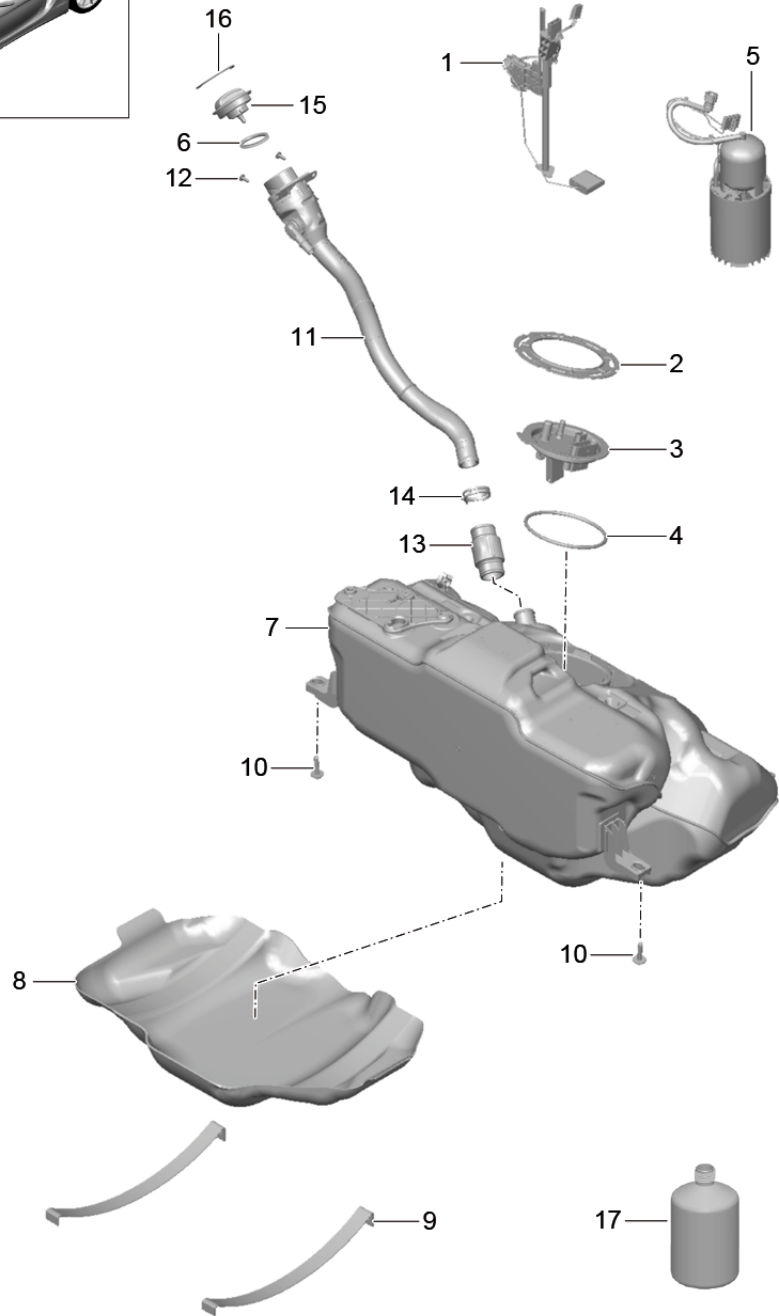

Model: 981C14

Model life 2014>>2016

Model: 981C14

Model life 2014>>2016

Pos	Part Number	Description	Remark	Qty	Model
1	991 620 831 00	Fuel tank Tank gauge		1	
2	991 201 623 00	Fuel tank Union nut		1	
3	991 201 421 00	flange		1	
4	991 201 733 01	seal ring		1	
5	991 620 141 00	Fuel pump		1	
5	991 620 141 01	Fuel pump		1	
6	1K0 201 557 A	seal ring		1	
7	991 201 021 01	Fuel tank Discontinued part		1	PR:098
7	991 201 021 04	Fuel tank		1	PR:098
(7)	991 201 022 02	Fuel tank Discontinued part		1	PR:099
(7)	991 201 022 04	Fuel tank		1	PR:099
8	991 201 331 00	Underside protection		1	PR:098
(8)	991 201 331 01	Underside protection		1	PR:099
9		tensioning strap To Use Hilfsrahmen 991.504.233.01		1	
10	N 911 591 01	hexagon head bolt (combi) M 8 X 40		2	
11	991 201 044 06	fuel filler neck		1	PR:-664
12	N 910 967 02	Oval hexagon socket head bolt M 6 X 16		2	
13	991 201 812 00	Hose		1	
13	9P1 201 543	Hose		1	
14	999 512 748 01	Clip		1	
15	991 201 241 01	Fuel tank cap		1	PR:-XYB
(15)	000 044 001 90	with: Holding strap Fuel tank cap aluminium		1	PR:XYB
17	000 043 209 02	with: Holding strap Multi-purpose additive for Otto engine fuels 100 ML		X