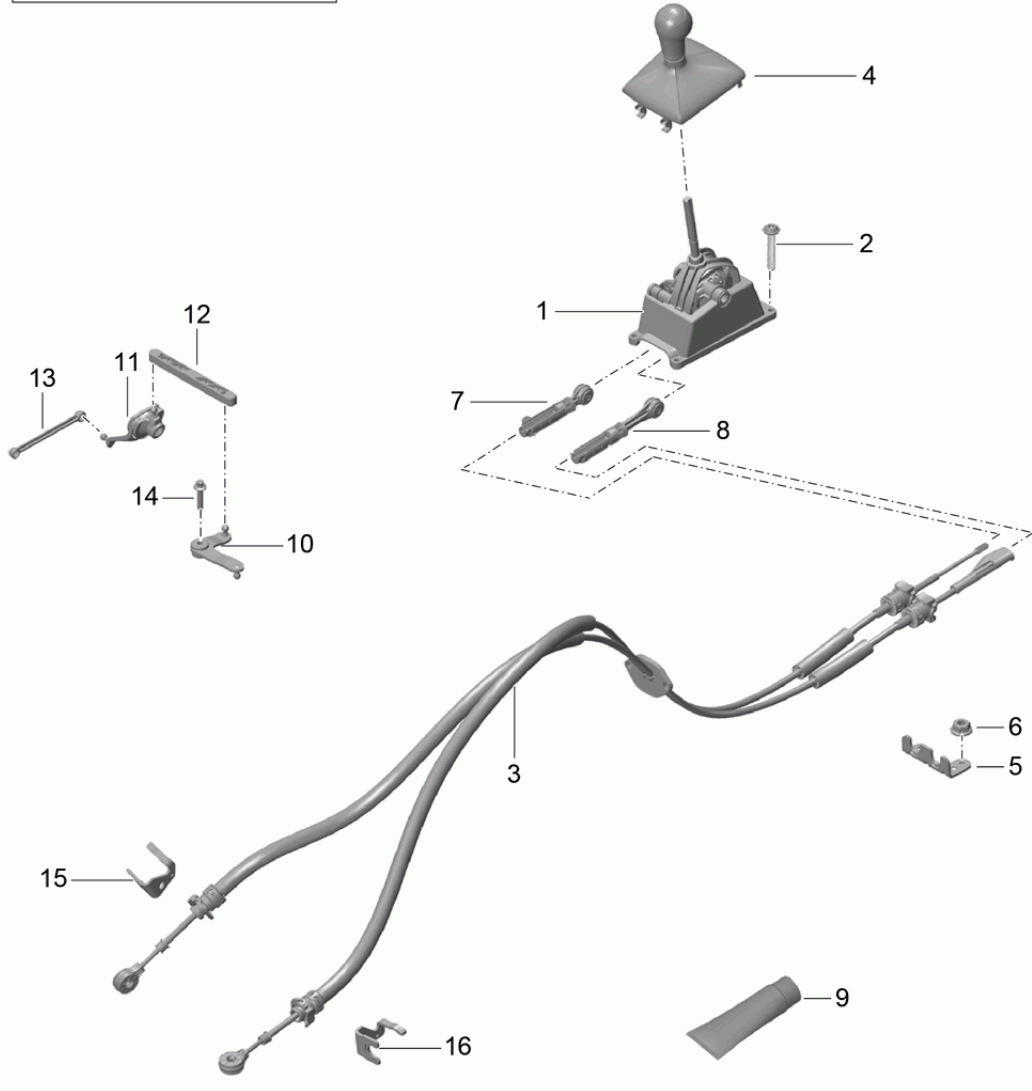

Model: 981C14

Model life 2014>>2016

Pos	Part Number	Description	Remark	Qty	Model
		Hydraulic unit anti-locking brake syst. -abs- Control			
1	981 355 955 02	Hydraulic unit		1	
2	991 355 033 01	Bracket		1	
3	958 355 177 10	Stop buffer		3	
4	991 606 145 03	Sensor		1	
5	999 073 556 01	Hexagon bolt M 8 X 30		2	
6	900 378 346 01	Hexagon bolt M 10 X 1 X 16		1	
7	991 355 135 01	Retainer, upper part	upper	1	
9	N 909 995 02	Hex collared bolt AM 6 X 25		1	

Model: 981C14

Model life 2014>>2016