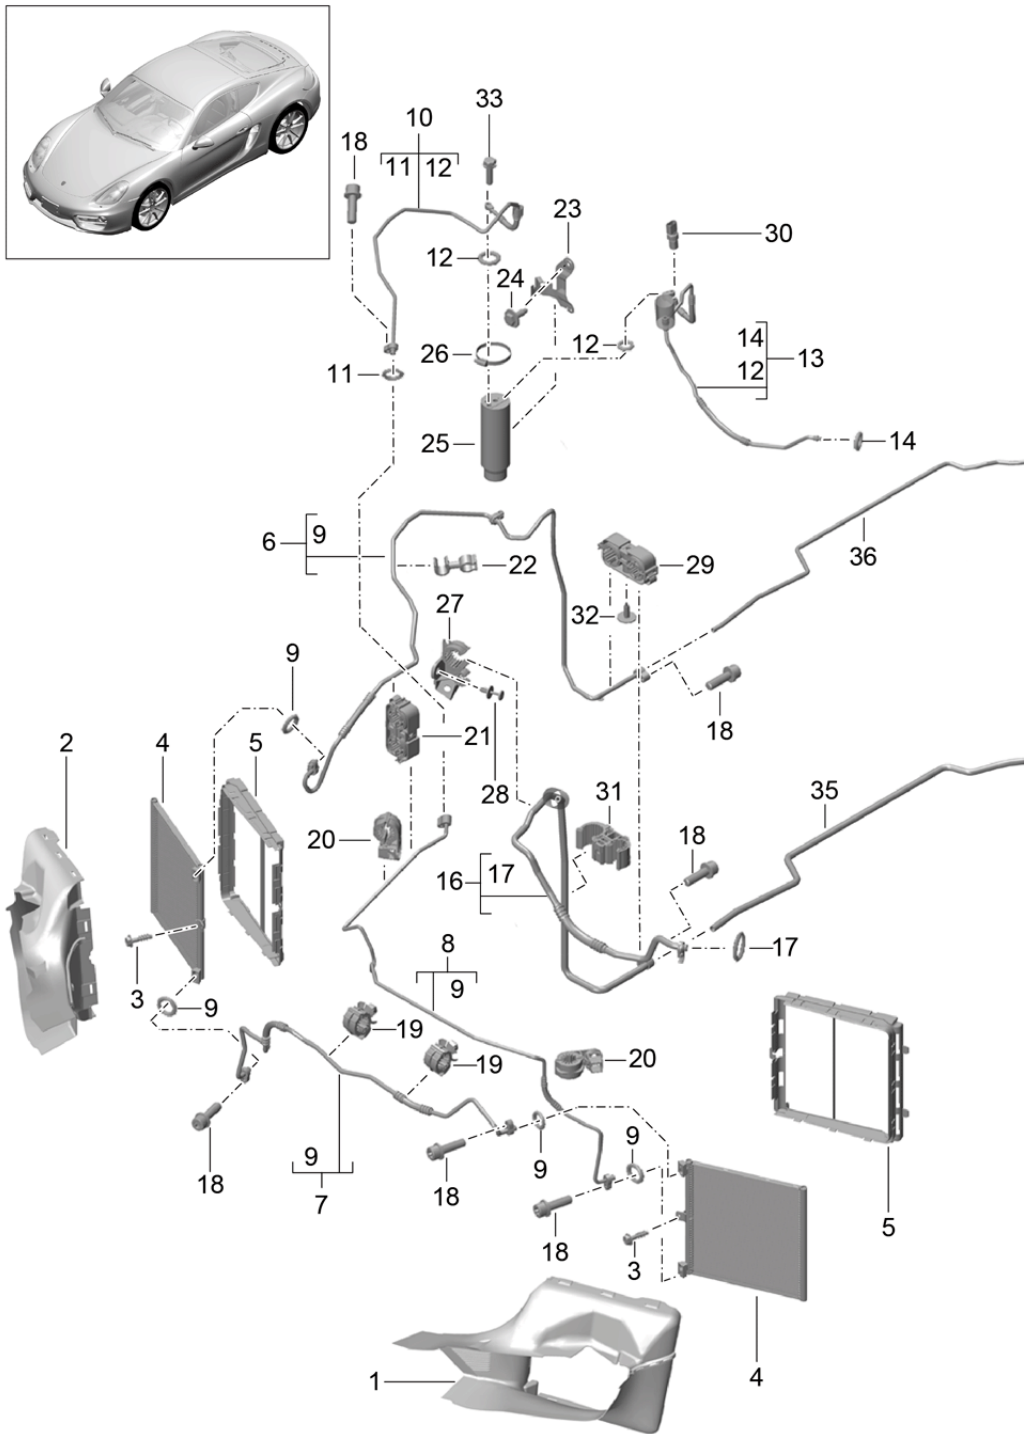

Model: 981C14

Model life 2014>>2016

Pos	Part Number	Description	Remark	Qty	Model
1	9A1 126 011 05	Compressor		1	
(1)	9A1 126 011 AX	Air conditioning Compressor		1	
2	900 385 134 01	Compressor Replacement parts		1	
3	900 385 102 01	Hexagon head bolt M8X170		2	
4		Torx screw M8X90		1	
5		suction line see illustration, item:	813-025,4	1	
6	N 104 144 02	Pressure line see illustration, item:	813-025,5	2	
7	000 043 200 04	Socket head bolt with hexagon socket head M 8X28-U		1	
		Compressor oil 250 ML			

Model: 981C14

Model life 2014>>2016