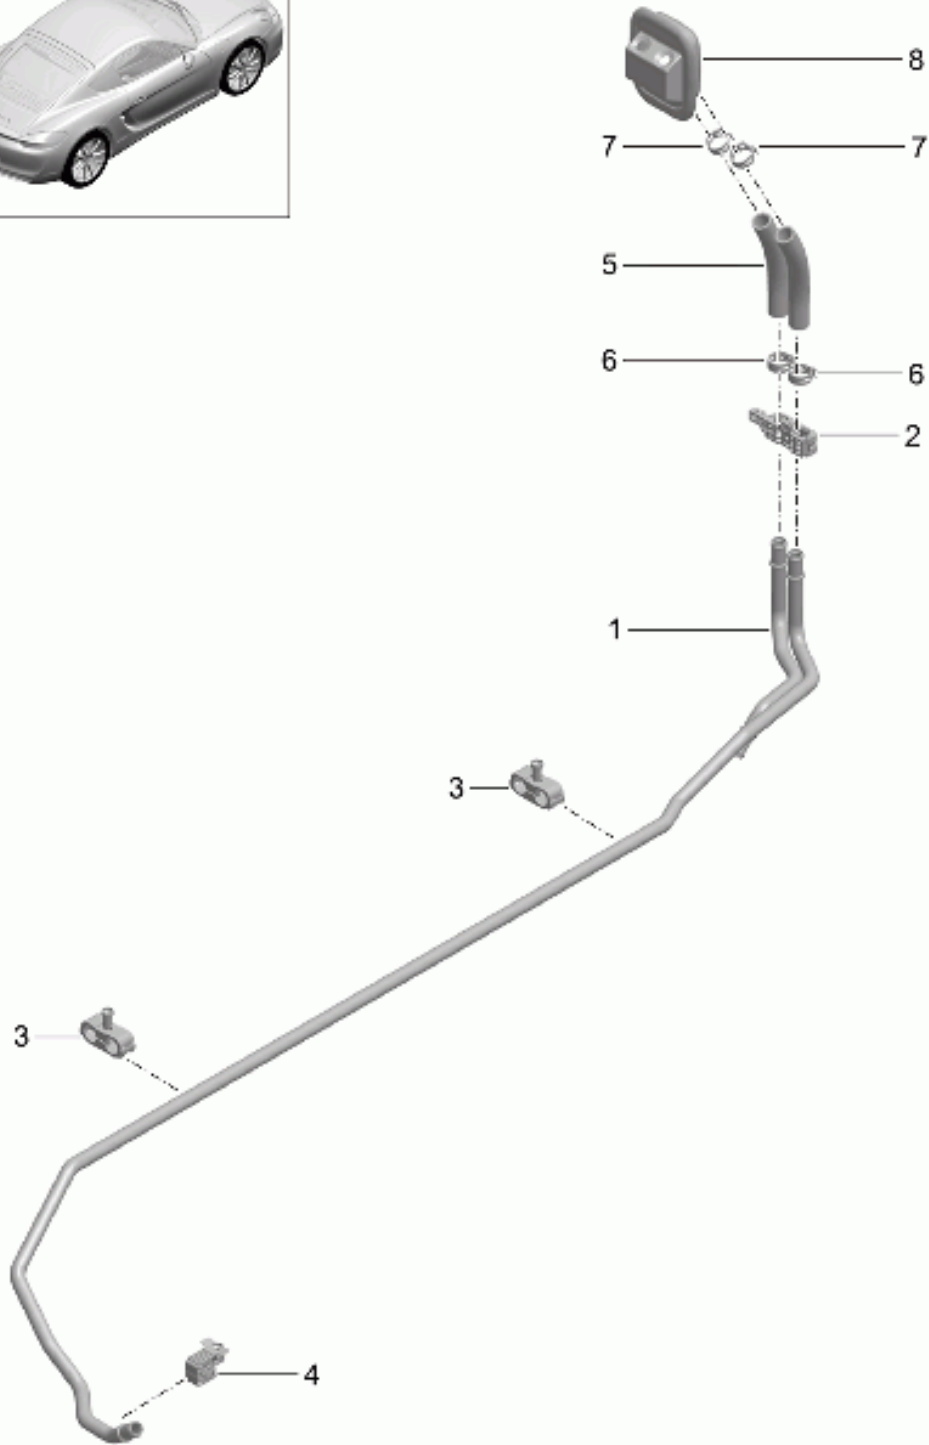

Model: 981C14

Model life 2014>>2016