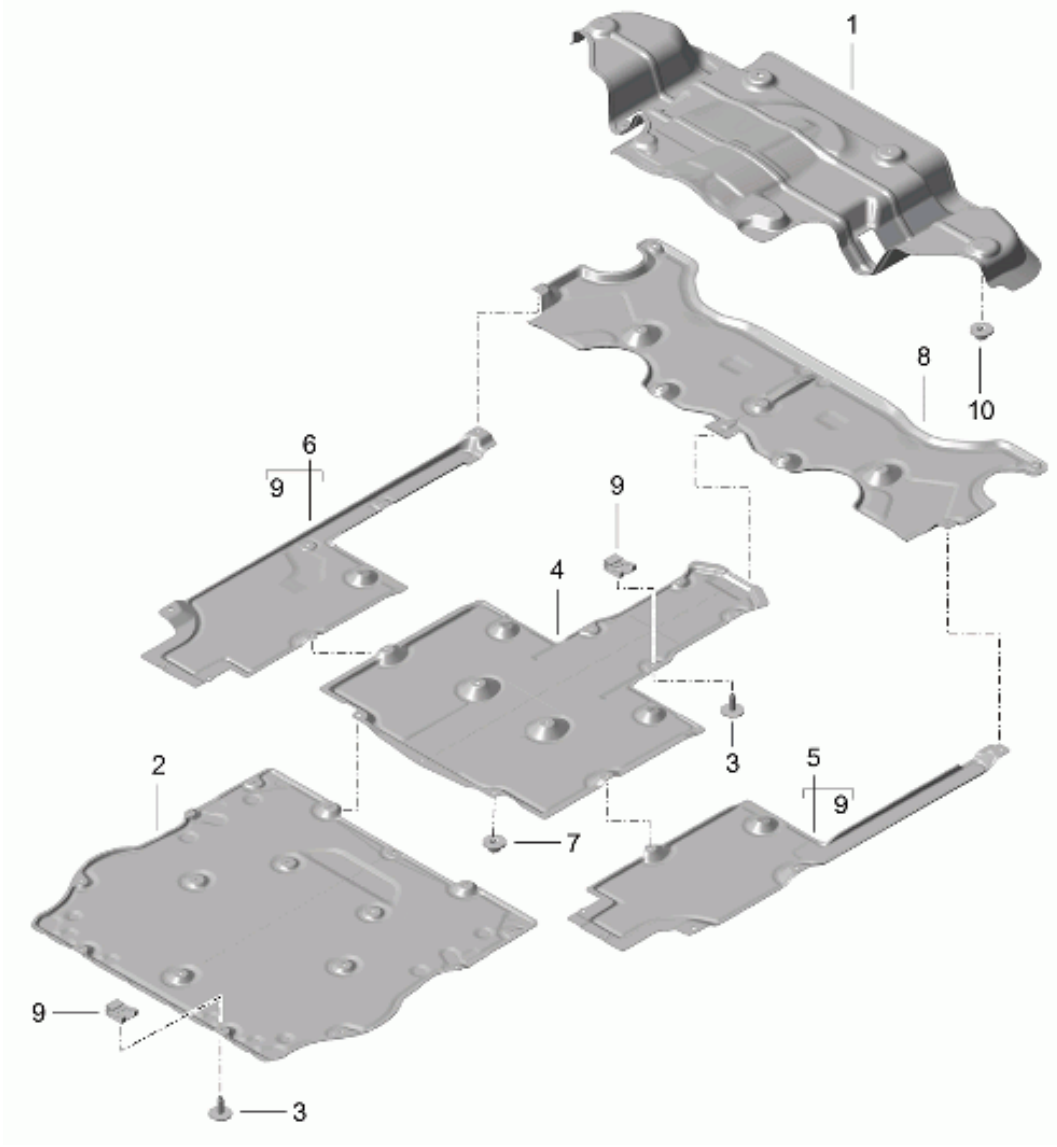

Model: 981C14

Model life 2014>>2016

Model: 981C14

Model life 2014>>2016

Pos	Part Number	Description	Remark	Qty	Model
1	981 504 405 01	Trim Underbody Heat insulation boot floor plate		1	
2	991 504 601 00	Cover	front	1	
3	999 073 505 01	panel screw ST 4,8X16		X	
4	991 504 603 00	Cover	center	1	
5	991 504 605 00	Cover	left	1	
6	991 504 606 00	Cover	center right center	1	
7	999 049 032 40	Hexagon plastic collar nut T6/22X10,5		X	
8	981 504 609 00	Cover	rear	1	
9	999 507 795 09	Underbody panel nut ST 4,8		2	
10	999 049 039 01	Hexagon nut T6		6