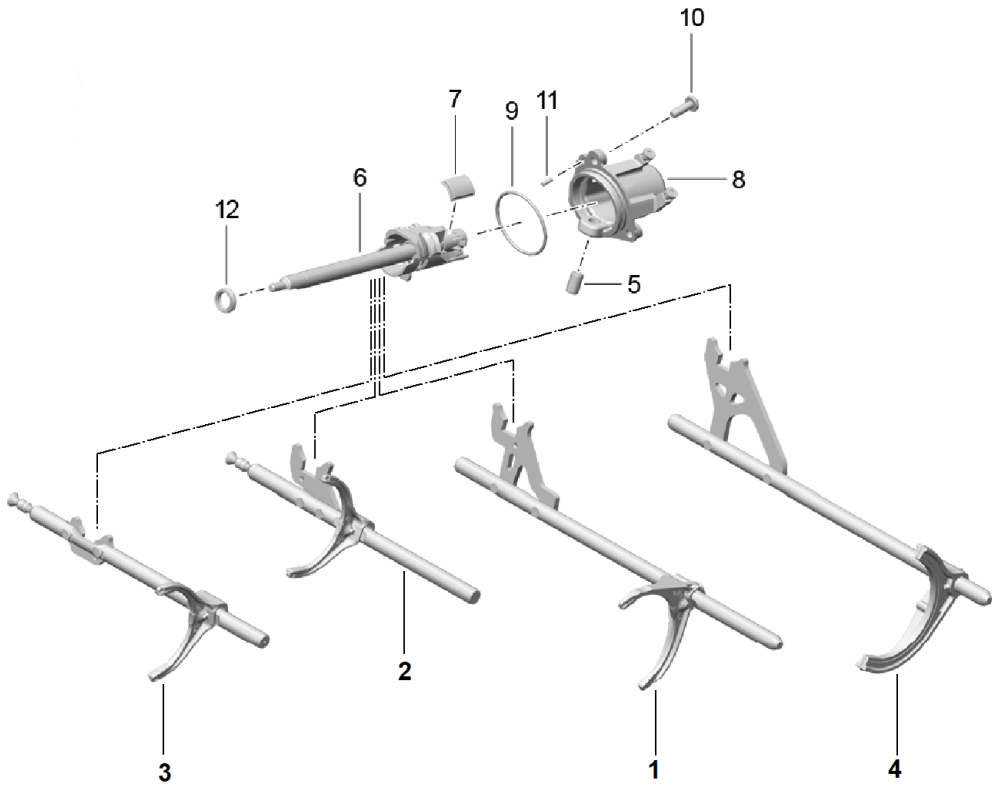

Model: 981C14

Model life 2014>>2016

P40302015 06 - 18

Model: 981C14

Model life 2014>>2016

Pos	Part Number	Description	Remark	Qty	Model
		Manual gearbox heat exchanger oil pipe Water pipe			G8100,G8120
1	981 307 017 00	heat exchanger		1	
2	981 307 821 00	flat round head bolt		3	
3	981 307 401 00	Bracket		1	
		Disc valve			
4	991 307 573 00	Disc valve		1	
5	900 385 041 01	Torx screw M 6 X 12		1	
6	9G1 307 673 00	Molded hose		1	
7	981 307 077 00	Water hose Coolant Return line		1	
8	981 307 074 00	Water hose Coolant Supply		1	
9	981 307 075 00	Water hose Coolant Supply		1	
-	000 043 205 01	Pipe 4,0 X 1,0 modify in workshop Shorten		*	
10		Vacuum line L = 400 mm		1	
11	928 574 717 06	Molded hose Discontinued part		1	
11	928 574 717 07	Molded hose No longer use the part here		1	
11	9P1 129 487	Molded hose		1	
12	999 507 872 40	Bracket		1	
13	999 512 589 09	Hose clamp 25 X 12		1	
14	999 239 040 40	Connecting piece 3,5 X 2,0 X 28		1	
(14)	928 573 727 05	Distributor		1	PR:XLF
15	N 910 682 01	Hexagon socket flat head bolt M 4 X 10		1	
16	7PP 906 270	Change-over valve		1	
17	981 307 053 00	Line		1	
18	981 307 853 00	O-ring		2	
19	N 910 597 01	sealing plug		2	
20	981 307 023 00	oil pump		1	
21	981 307 815 00	Clip		1	
22	981 307 825 00	Bracket		1	
23	981 307 850 00	flat round head bolt		3