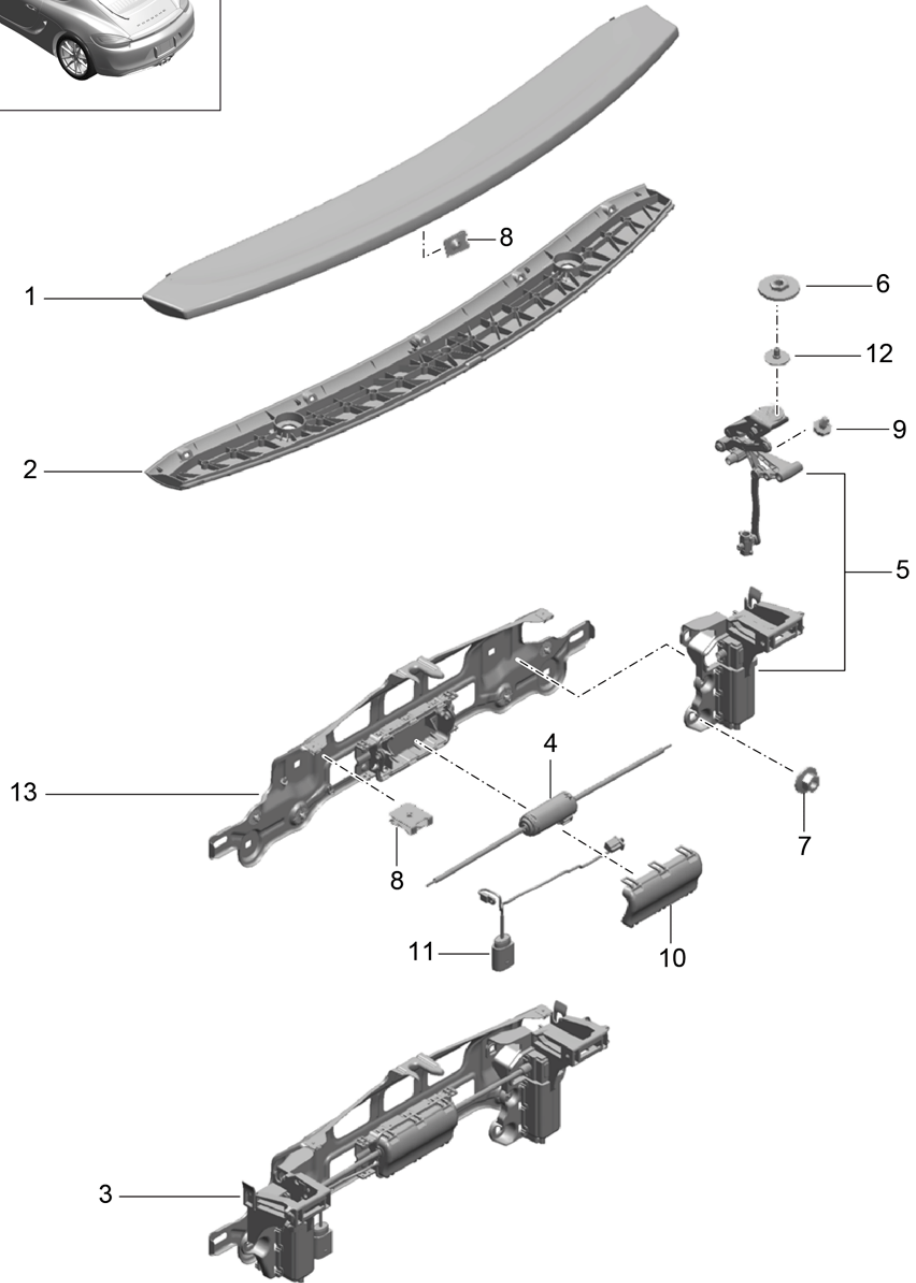

Model: 981C14

Model life 2014>>2016

Model: 981C14

Model life 2014>>2016

Pos	Part Number	Description	Remark	Qty	Model
1	981 504 241 03	Rear spoiler Spoiler Upper part primed		1	
2	981 504 205 01	Spoiler Lower part		1	
3	981 504 109 01	Driving mechanism (complete) Discontinued part		1	
3	981 504 109 04	Driving mechanism (complete)		1	
4	981 504 961 00	Electric motor		1	
		with:			
5	981 504 971 01	Flex shaft Toggle catch	left	1	
(5)	981 504 972 01	Toggle catch	right	1	
6	999 076 063 01	Combined nut M8		2	
7	999 076 094 01	Combined nut M6		8	
8	999 507 795 09	panel nut ST 4,8		X	
9	999 703 503 40	Stop buffer 6,0X11,5X14		2	
10	970 512 363 00	Cover		1	
11	981 612 882 01	Electric installation set		1	
12	981 504 967 00	throttle control element M8		2	
13	981 504 963 00	Support		2