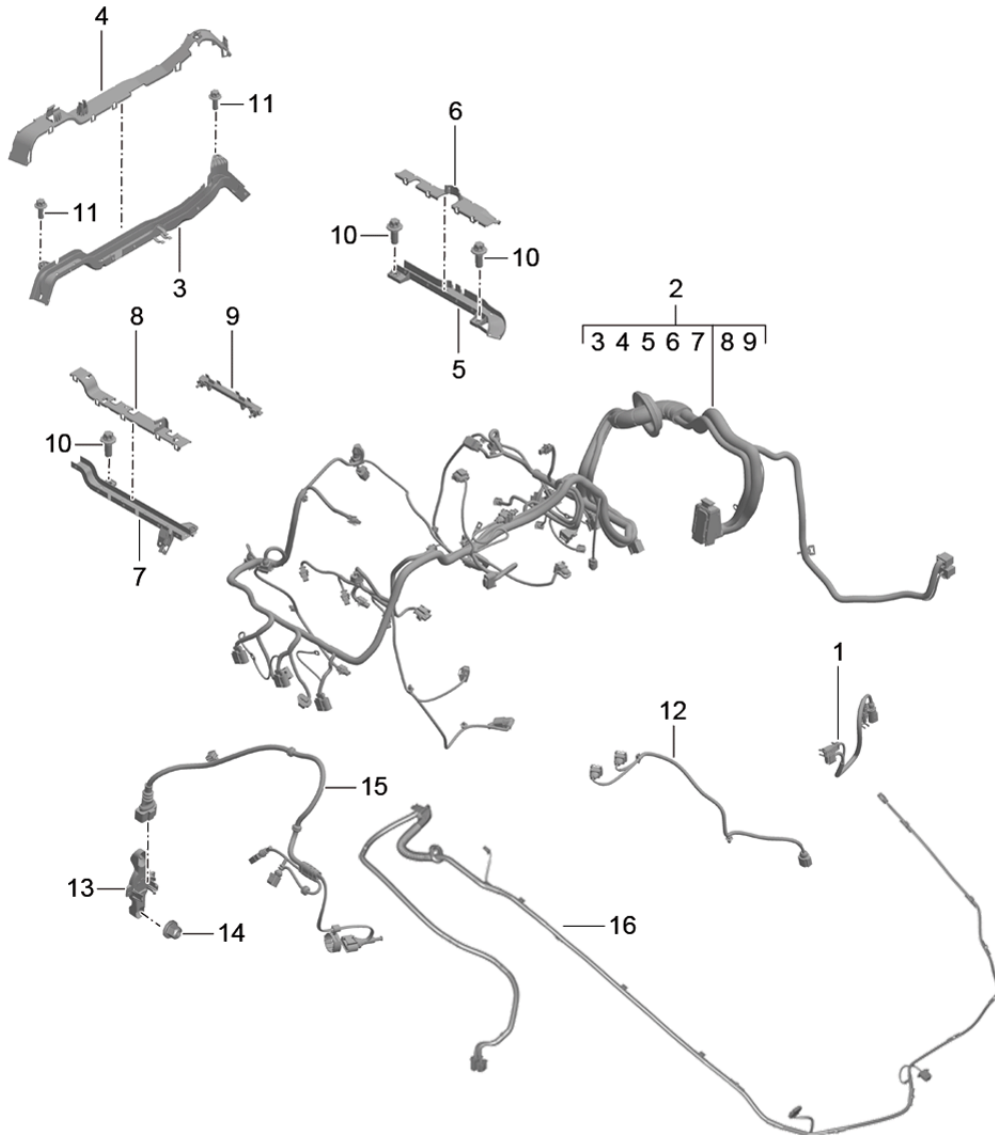

Model: 981C14

Model life 2014>>2016

Pos	Part Number	Description	Remark	Qty	Model
(3)	4H0 959 792 M	Door control unit Passenger's door		1	
4	991 612 757 01	Wire set Centre console		1	
5	991 612 701 00	Wire set Glove box		1	
6	981 612 692 00	Wire set Stopwatch		1	PR:639,640

Model: 981C14

Model life 2014>>2016