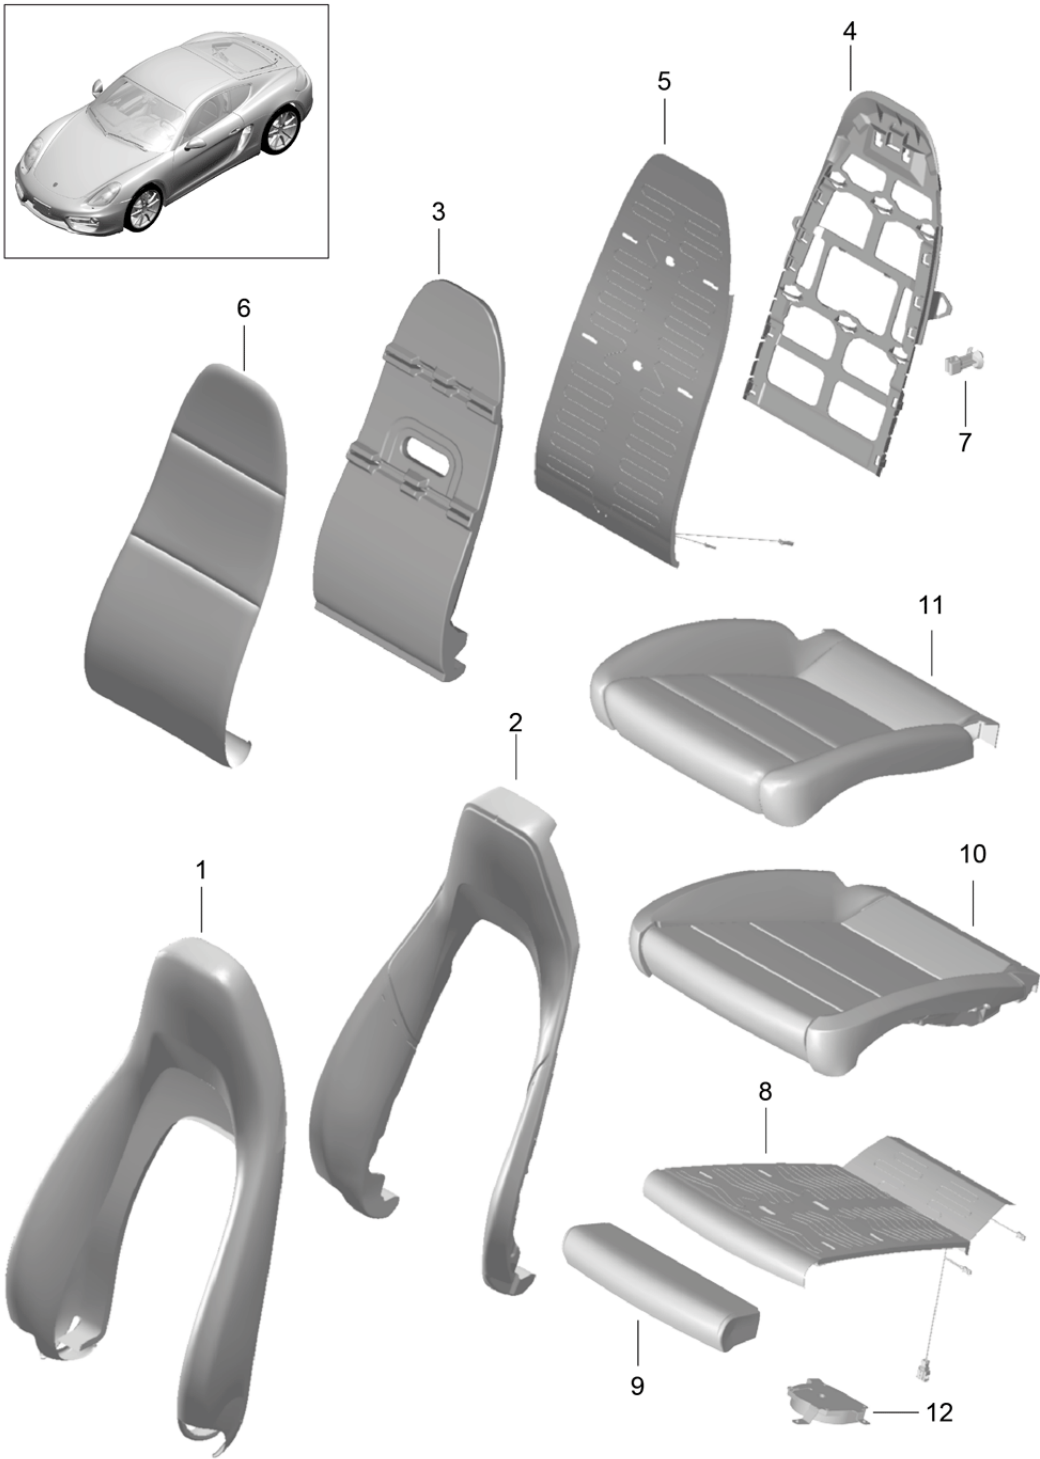

Model: 981C14

Model life 2014>>2016