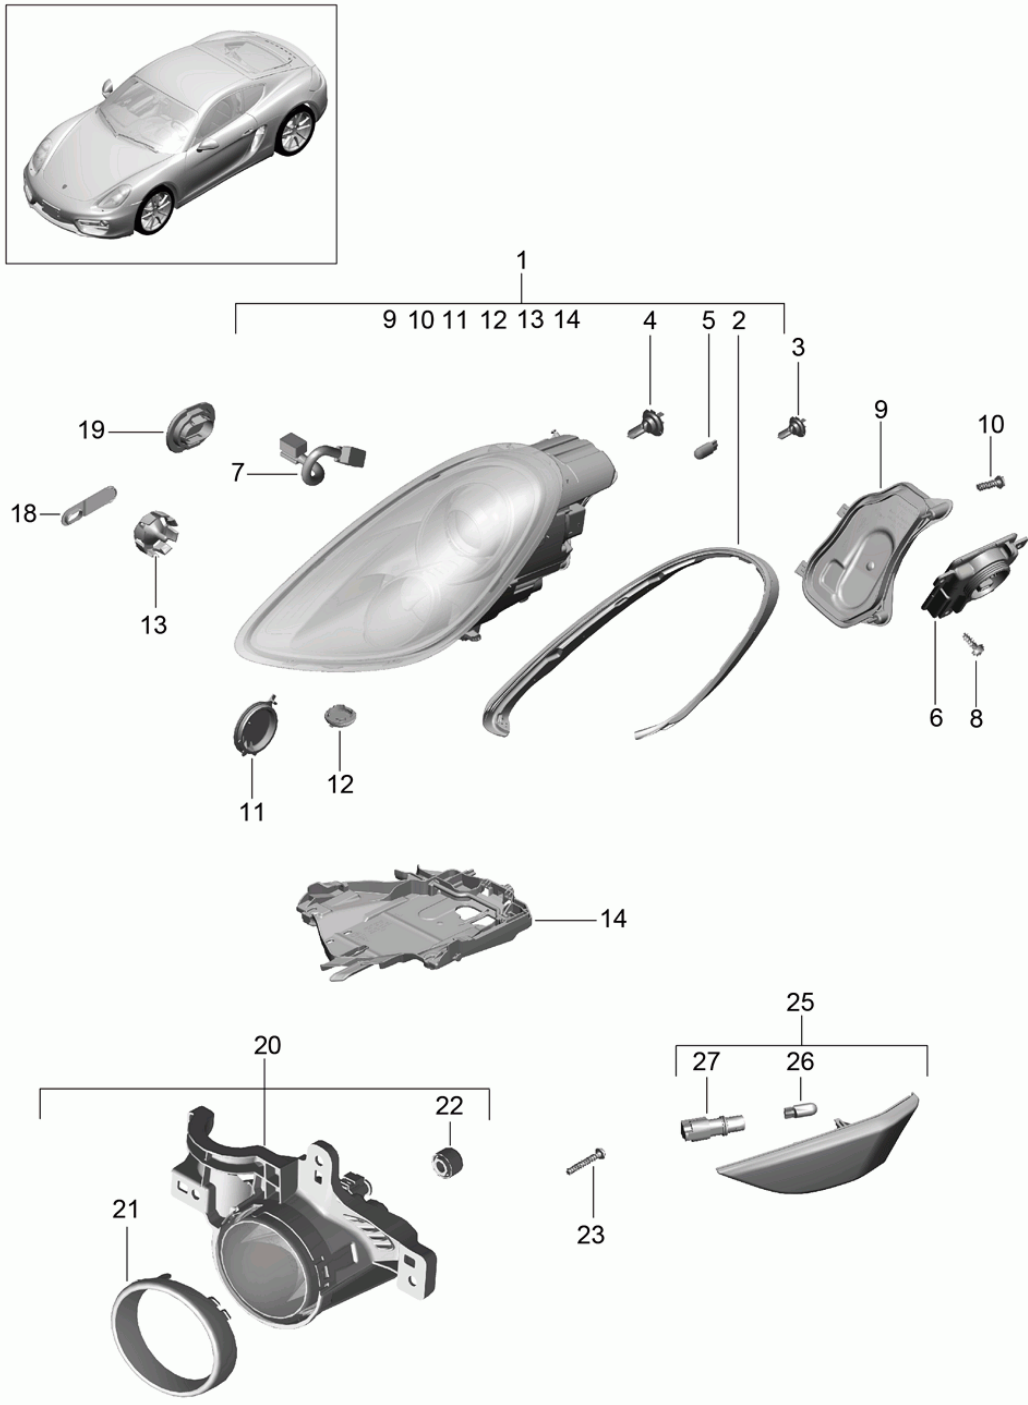

Model: 981C14

Model life 2014>>2016

Model: 981C14 Model life 2014>>2016

Pos	Part Number	Description	Remark	Qty	Model
-		Headlights Additional headlight Turn signal indicator side marker light Turn signal repeater Headlights			PR:601
		without:			
		Control unit			
(1)	981 631 221 06	Headlights	left	1	
(1)	981 631 222 06	Headlights	right	1	
(1)	981 631 223 06	Headlights	left	1	PR:492
(1)	981 631 224 06	Headlights	right	1	PR:492
2	981 631 315 01	Seal	left	1	
(2)	981 631 316 01	Seal	right	1	
3	999 631 071 90	Gas discharge lamp DLS		2	
4	999 631 133 91	Halogen bulb H 7		2	
5	999 631 305 90	bulb HY21W		2	
6	8K0 941 597 F	Control unit for gas discharge lamp		2	
7	981 631 323 00	Cable		2	
8	999 919 159 09	fillister hd. bolt 4,0 X 12,0		6	
9	981 631 311 00	Protective hood	left	1	
(9)	981 631 312 00	Protective hood	right	1	
10	991 631 377 00	Screw		8	
11	991 631 313 00	Protective hood High beam and Turn signal indicator ventilation valve		4	
12	997 631 267 01	ventilation valve		2	
14	981 631 201 00	Mounting for main beam headl.	left	1	
(14)	981 631 202 00	Mounting for main beam headl.	right	1	
18	993 631 170 03	Bungs		6	
-		Additional headlight			
20	981 631 153 02	Additional headlight	left	1	PR:605
(20)	981 631 154 02	Additional headlight	right	1	PR:605
21	981 631 353 01	Trim	left	1	PR:605
(21)	981 631 354 01	Trim	right	1	PR:605
22	987 631 291 00	Cover cap		2	PR:605
23	999 919 246 01	fillister hd. bolt 6,0 X 18,0		6	PR:605
(25)	991 631 155 02	Turn signal repeater	left	1	
(25)	991 631 156 02	Turn signal repeater	right	1	
(26)	999 631 138 90	bulb 5 W yellow		2	
27	991 631 331 00	Bulb holder		2