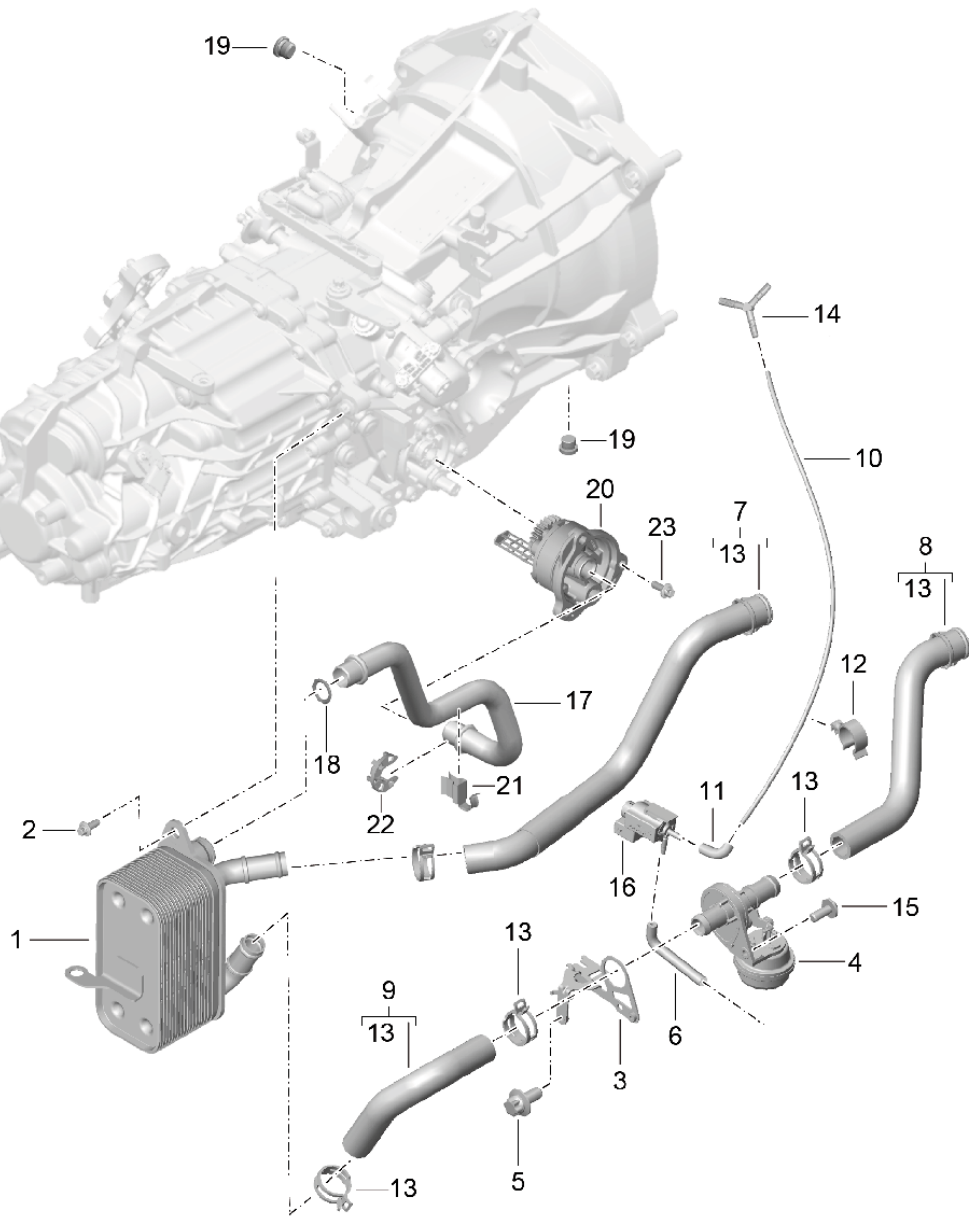

Model: 981C14

Model life 2014>>2016

Model: 981C14

Model life 2014>>2016

Pos	Part Number	Description	Remark	Qty	Model
		Manual gearbox heat exchanger oil pipe Water pipe			G8100,G8120
1	981 307 017 00	heat exchanger		1	
2	981 307 821 00	flat round head bolt		3	
3	981 307 401 00	Bracket		1	
		Disc valve			
4	991 307 573 00	Disc valve		1	
5	900 385 041 01	Torx screw M 6 X 12		1	
6	9G1 307 673 00	Molded hose		1	
7	981 307 077 00	Water hose Coolant Return line		1	
8	981 307 074 00	Water hose Coolant Supply		1	
9	981 307 075 00	Water hose Coolant Supply		1	
-	000 043 205 01	Pipe 4,0 X 1,0 modify in workshop Shorten		*	
10		Vacuum line L = 400 mm		1	
11	928 574 717 06	Molded hose Discontinued part		1	
11	928 574 717 07	Molded hose No longer use the part here		1	
11	9P1 129 487	Molded hose		1	
12	999 507 872 40	Bracket		1	
13	999 512 589 09	Hose clamp 25 X 12		1	
14	999 239 040 40	Connecting piece 3,5 X 2,0 X 28		1	
(14)	928 573 727 05	Distributor		1	PR:XLF
15	N 910 682 01	Hexagon socket flat head bolt M 4 X 10		1	
16	7PP 906 270	Change-over valve		1	
17	981 307 053 00	Line		1	
18	981 307 853 00	O-ring		2	
19	N 910 597 01	sealing plug		2	
20	981 307 023 00	oil pump		1	
21	981 307 815 00	Clip		1	
22	981 307 825 00	Bracket		1	
23	981 307 850 00	flat round head bolt		3