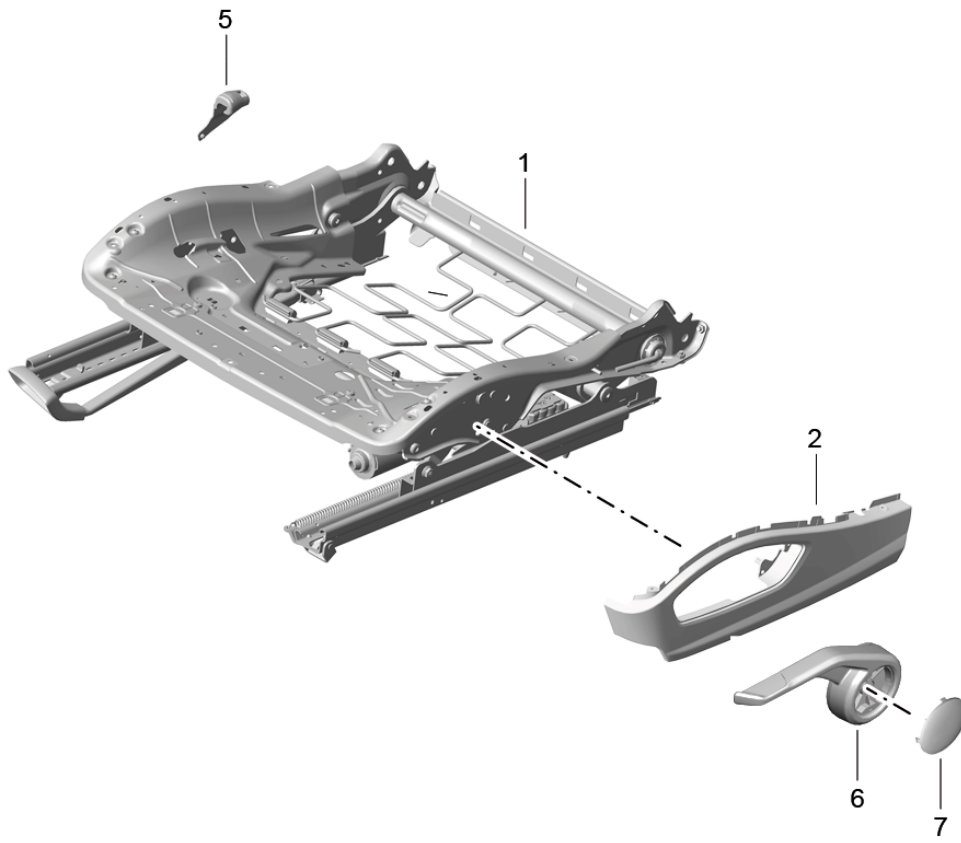

Model: 981C14

Model life 2014>>2016