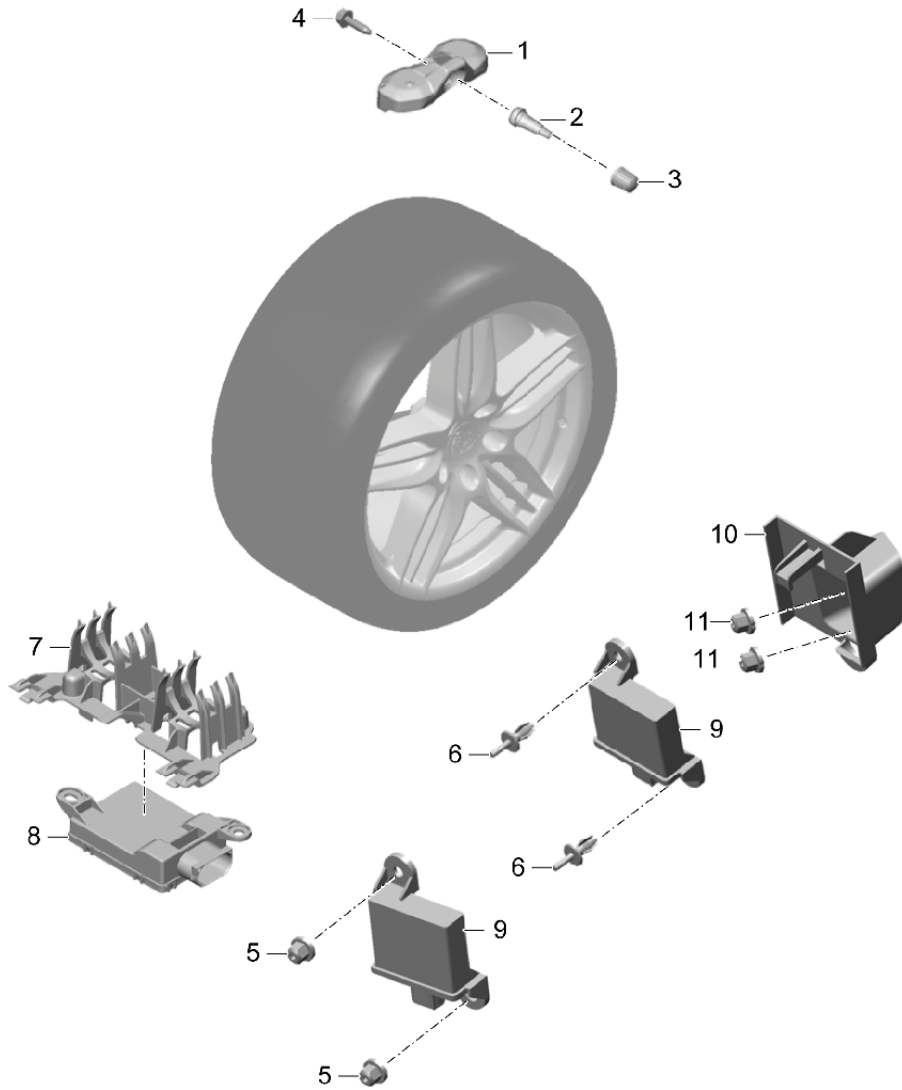

Model: 981C14

Model life 2014>>2016

Model: 981C14 Model life 2014>>2016

Pos	Part Number	Description	Remark	Qty	Model
1	7PP 907 275 F	tyre pressure control system Tyre pressure sensor tyre pressure control system		4	PR:482,483 PR:482
(1)	7PP 907 275 G	also use: Tyre pressure sensor tyre pressure control system	955 361 053 00	4	PR:483
2	955 361 053 00	also use: Valve aluminium silver	955 361 053 00	4	
(2)	9P1 601 361 A	Discontinued part Valve tyre pressure control system silver		4	
(2)	9P1 601 361	Valve aluminium Black		4	
3	N 908 729 01	Valve cap for valve unit silver		4	
(3)	WHT 006 913	Valve cap for valve unit Black		4	
4	4D0 601 365	Hexagon socket head bolt, self-locking		4	
5	999 076 081 40	Hexagon plastic collar nut	left front	2	
6	999 507 196 40	Spreader rivet	right front	4	
7	991 618 259 00	Retainer for aerial		1	
8	991 618 104 01	Aerial		1	PR:482
(8)	991 618 103 01	Aerial		1	PR:483
9	7PP 907 283	Sender unit		4	
10	991 606 242 00	Holder for sender unit	right front	1	
11	999 049 033 40	Plastic nut	right	4