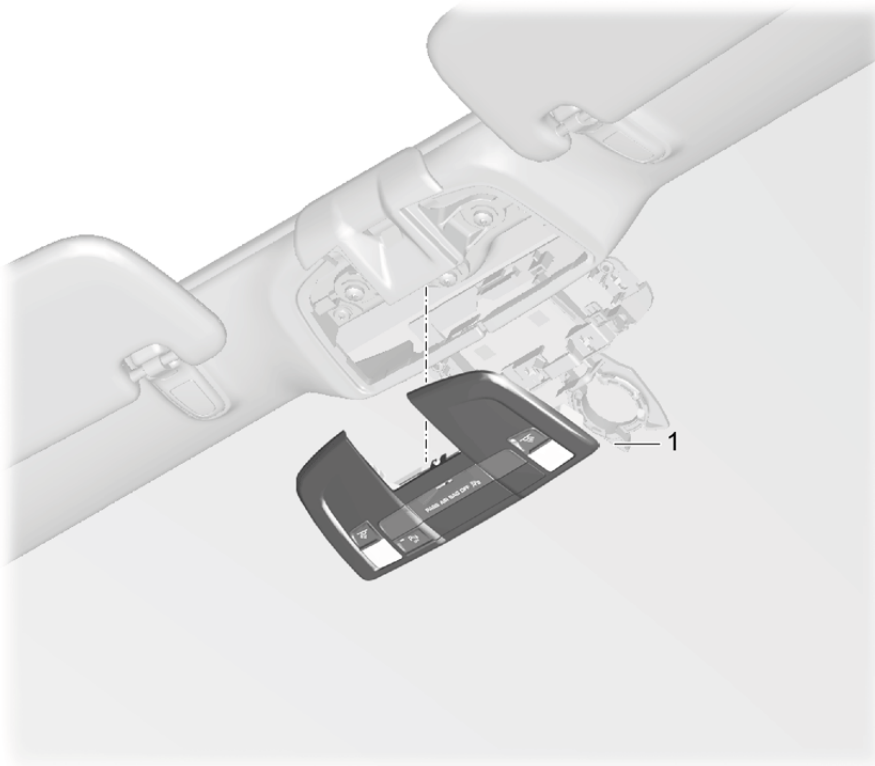

Model: 981C14 Model life 2014>>2016

Pos	Part Number	Description	Remark	Qty	Model
(6)	991 653 205 15	Control panel Air conditioning D - MJ 2014>> - MJ 2014		1	PR:342,541,573
(6)	991 653 205 15 DML 991 653 205 15	Matt Black/hi-gloss chrome Control panel Air conditioning D - MJ 2015>> - MJ 2015		1	PR:342,541,573,IY1
(6)	991 653 205 15 DML 991 653 205 17	Matt Black/hi-gloss chrome Control panel Air conditioning D - MJ 2015>>		1	PR:342,541,573,IY2
(6)	991 653 205 17 DML 981 653 205 15	Matt Black/hi-gloss chrome Control panel Air conditioning D - MJ 2014>> - MJ 2014		1	PR:342,541,572
(6)	981 653 205 15 DML 981 653 205 15	Matt Black/hi-gloss chrome Control panel Air conditioning D - MJ 2015>> - MJ 2015		1	PR:342,541,572,IY1
(6)	981 653 205 15 DML 981 653 205 16	Matt Black/hi-gloss chrome Control panel Air conditioning D - MJ 2015>>		1	PR:342,541,572,IY2
7	981 653 205 16 DML 991 653 243 00	Matt Black/hi-gloss chrome Sun sensor Air conditioning		1	PR:572,573
8	991 653 241 02	Temperature sensor	inner	1	PR:573
-	999 919 167 09	fillister hd. bolt 3,0 X 10,0		2	PR:573
9	991 613 251 00	Switch Electric parking brake		1	
10	991 613 251 00 1E0 970 613 103 50	Black Memory switch		1	PR:537
(10)	970 613 103 50 DML 970 613 104 50	Matt Black/hi-gloss chrome Memory switch		1	PR:538
11	970 613 104 50 DML 991 613 151 01	Matt Black/hi-gloss chrome Switch for electric window regulator Exterior mirror (drivers side)		1	PR:254,255,256,257
(11)	991 613 151 01 DML 991 613 155 01	Matt Black/hi-gloss chrome Switch for electric window regulator Exterior mirror (drivers side)		1	PR:258,259,260,261
12	991 613 155 01 DML 7PP 959 855 B	Matt Black/hi-gloss chrome Switch for electric window regulator (passenger side)		1	
13	7PP 959 855 B DML 991 613 955 05	Matt Black/hi-gloss chrome Combined switch Centre console repair set		1	
14	991 613 955 05 DML 970 652 101 00	Matt Black/hi-gloss chrome Cigarette lighter		1	PR:583
15	970 652 101 00 A05 7PP 919 341	Matt black Spring pin Headlight unit		1	PR:583
16	991 613 105 01 991 613 105 01 A05	Switch Cover Matt black	front and rear	1	

Model: 981C14

Model life 2014>>2016