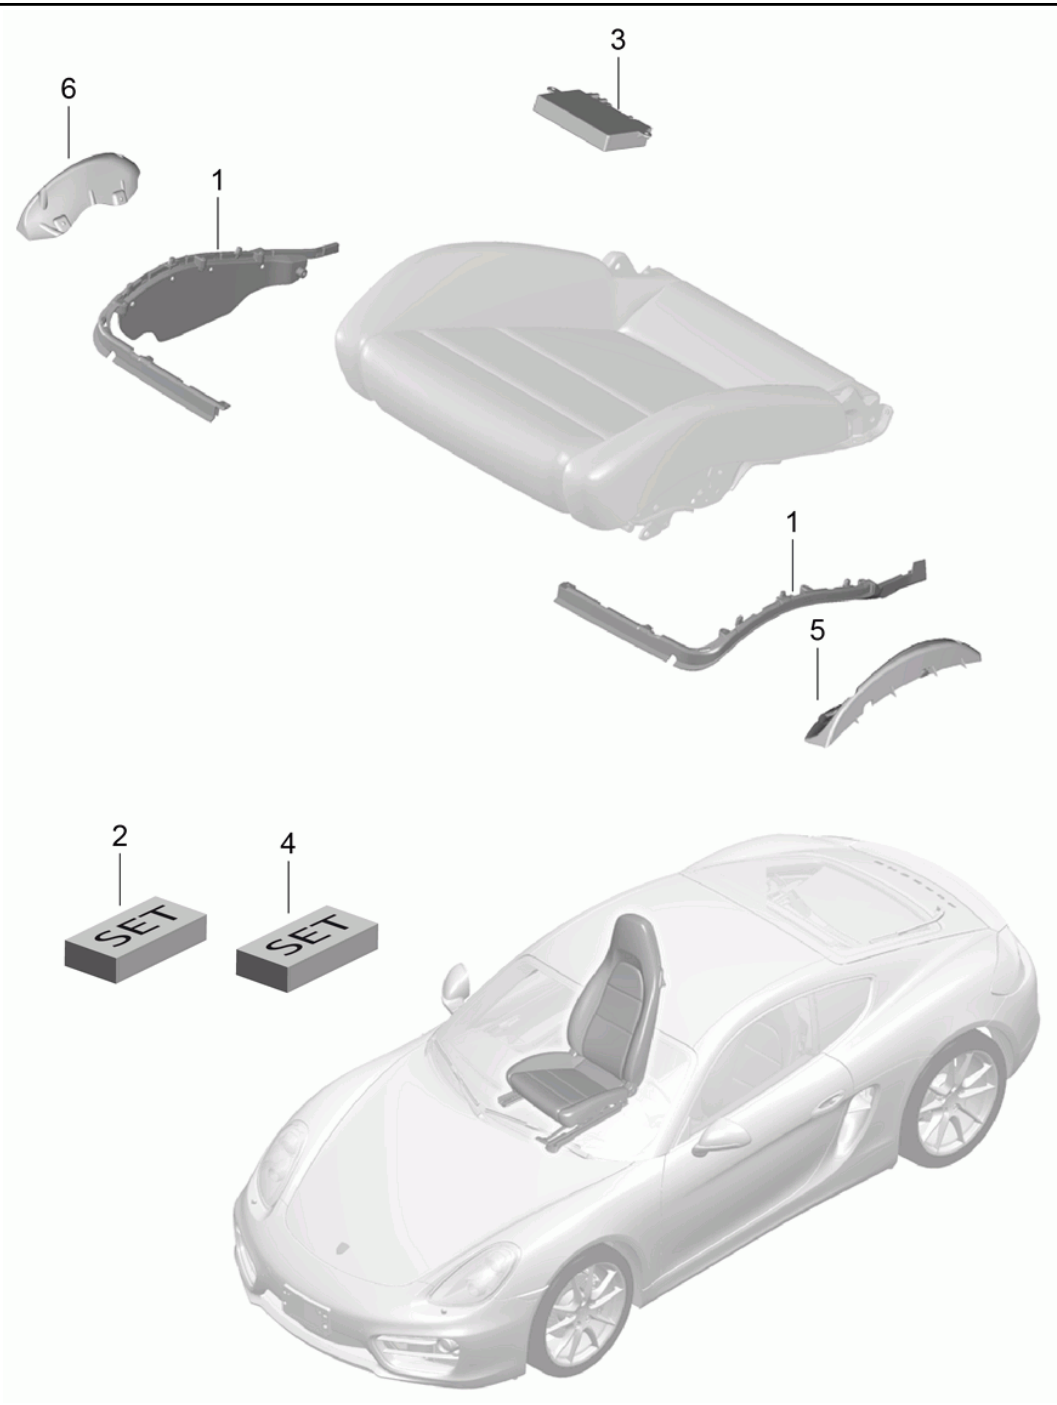

Model: 981C14 Model life 2014>>2016

Pos	Part Number	Description	Remark	Qty	Model
(3)	7PP 959 747 Q DMN 7PP 959 748 Q	Galvano silver Switch module for seat Module sports seat Electric	right	1	PR:324
5	7PP 959 748 Q DMN 991 521 612 00	Galvano silver Protective plate Belt latch Seat frame Front seat		1	PR:314,318, 322,324
6	981 521 627 00	Actuating lever Height adjustment Seat frame Front seat		1	PR:313,317
(6)	981 521 627 00 1E0 981 521 628 00	Black Actuating lever Height adjustment Seat frame Front seat		1	PR:314,318
7	981 521 628 00 1E0 997 521 061 01	Black Retainer plate child seat ISOFIX Not for:		1	PR:899
8	997 521 961 01	AUSTRALIEN 1 set attachment parts Retainer plate ISOFIX Not for:		1	PR:899
9	997 521 251 00	Holder for fire extinguisher		1	PR:098,509
(9)	997 521 252 00	Holder for fire extinguisher		1	PR:099,509
10	7PP 882 650	Cup Fire extinguishers		1	PR:509
11	7PP 882 649	Insert Switch Fire extinguishers		1	PR:509
12	7PP 882 645	tensioning strap Fire extinguishers		1	PR:509
13	997 521 841 00	Reinforcement Bracket Fire extinguishers	front	1	PR:509
14	997 521 843 00	Reinforcement Bracket Fire extinguishers	rear	1	PR:509
15	981 521 629 00 981 521 629 00 1E0	Cover cap Actuating lever Black		2	

Model: 981C14

Model life 2014>>2016