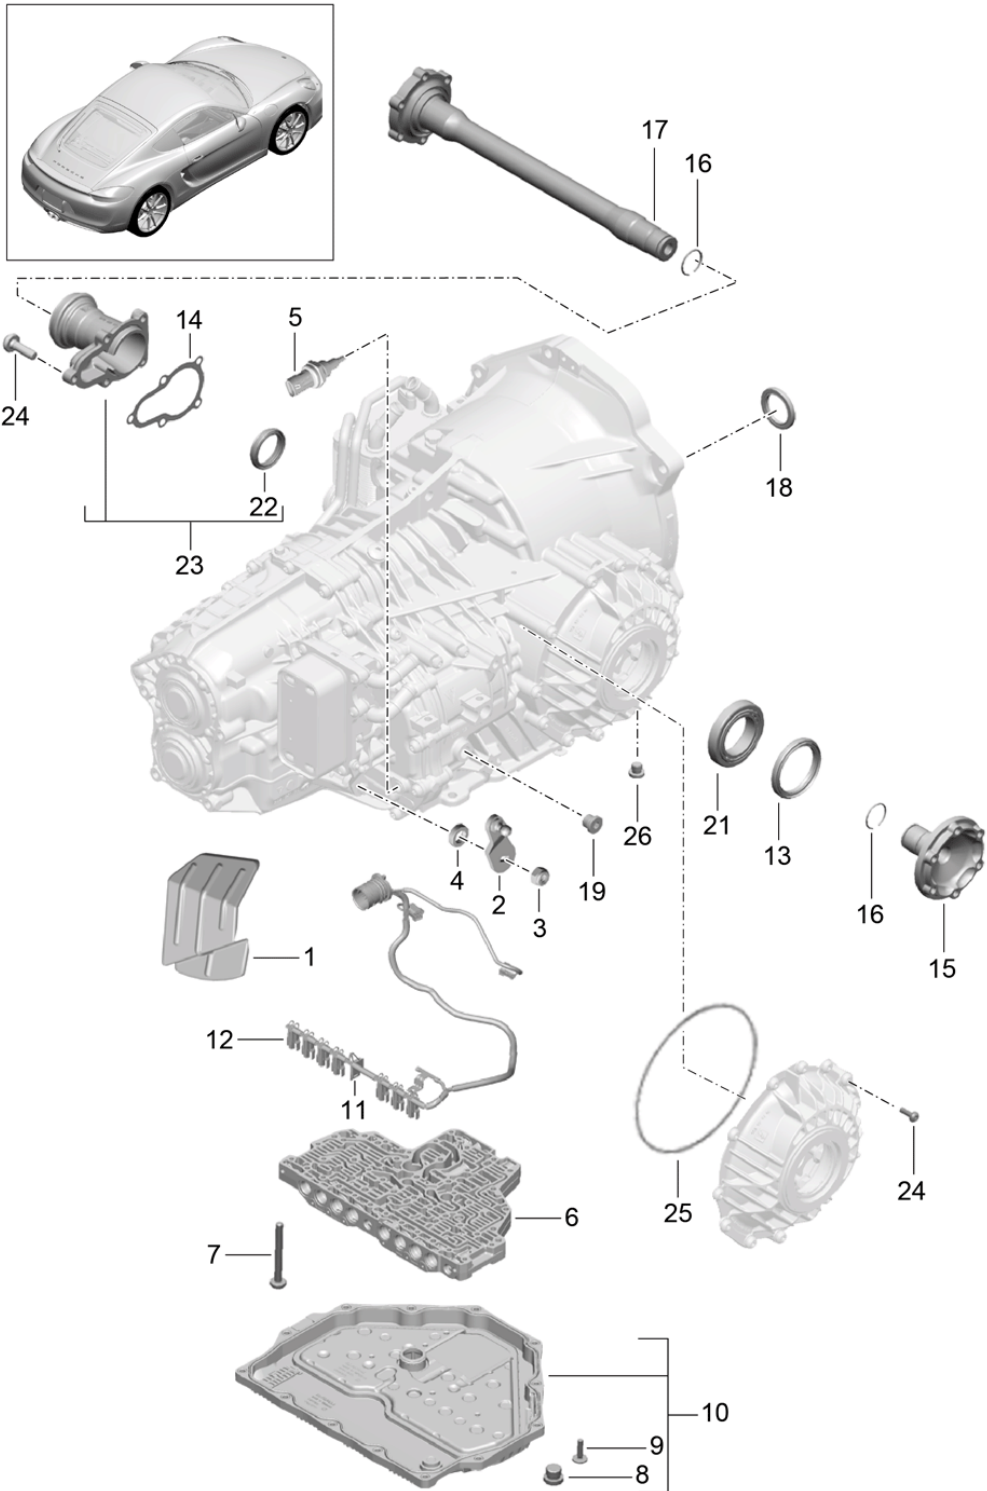

Model: 981C14

Model life 2014>>2016

Model: 981C14 Model life 2014>>2016

Pos	Part Number	Description	Remark	Qty	Model
		- PDK - Gearbox Individual parts			CG205,CG225
1	981 331 198 00	Guard plate		1	
2	9G2 324 135 00	gearshift lever		1	
3	9G1 324 815 00	Nut M 8 X 1		1	
4	970 324 805 00	Shaft oil seal 10 X 18 X 5		1	
5	991 606 391 00	Temperature sensor		1	
6	9G1 317 015 05	Control unit		1	
7	9G1 317 801 00	Screw M 6 X 25		20	
8	9G1 321 825 01	sealing plug		1	
9	9G1 321 801 00	Torx screw M 6 X 25		13	
10	9G1 321 125 00	oil sump	with:	1	
10	9G1 321 025 00	Discontinued part oil sump	with:	1	
11	9G1 317 697 00	Seal Connector housing		1	
12	9G1 317 698 00	pressure regulator Connector housing		1	
13	9G2 332 803 00	Solenoid valve Shaft oil seal 62 X 80 X 75		1	
14	9G1 321 259 00	Seal		1	
15	9G2 332 208 05	Drive flange Short		1	CG205
(15)	9G2 332 208 25	Drive flange Short		1	CG225
16	9G1 332 820 00	snap ring		2	
17	9G2 332 209 05	Drive flange Long		1	CG205
(17)	9G2 332 209 25	Drive flange Long		1	CG225
18	9G1 116 807 00	Shaft oil seal 40 X 57 X 6		1	
19	970 321 805 00	Seal bolt with sealing ring M 18 X 1,5		3	
21	9G1 332 806 00	Shaft oil seal 40 X 52 / 55 X 16		1	
22	9G1 332 804 00	Shaft oil seal 42 X 55 X 7		1	
23	9G1 321 059 00	Housing neck		1	
24	9G1 332 801 00	Torx screw		5	
25	9G2 321 815 00	O-ring Housing cover 200 X 3		1	
26	970 321 871 00	sealing plug M10 X 1		1