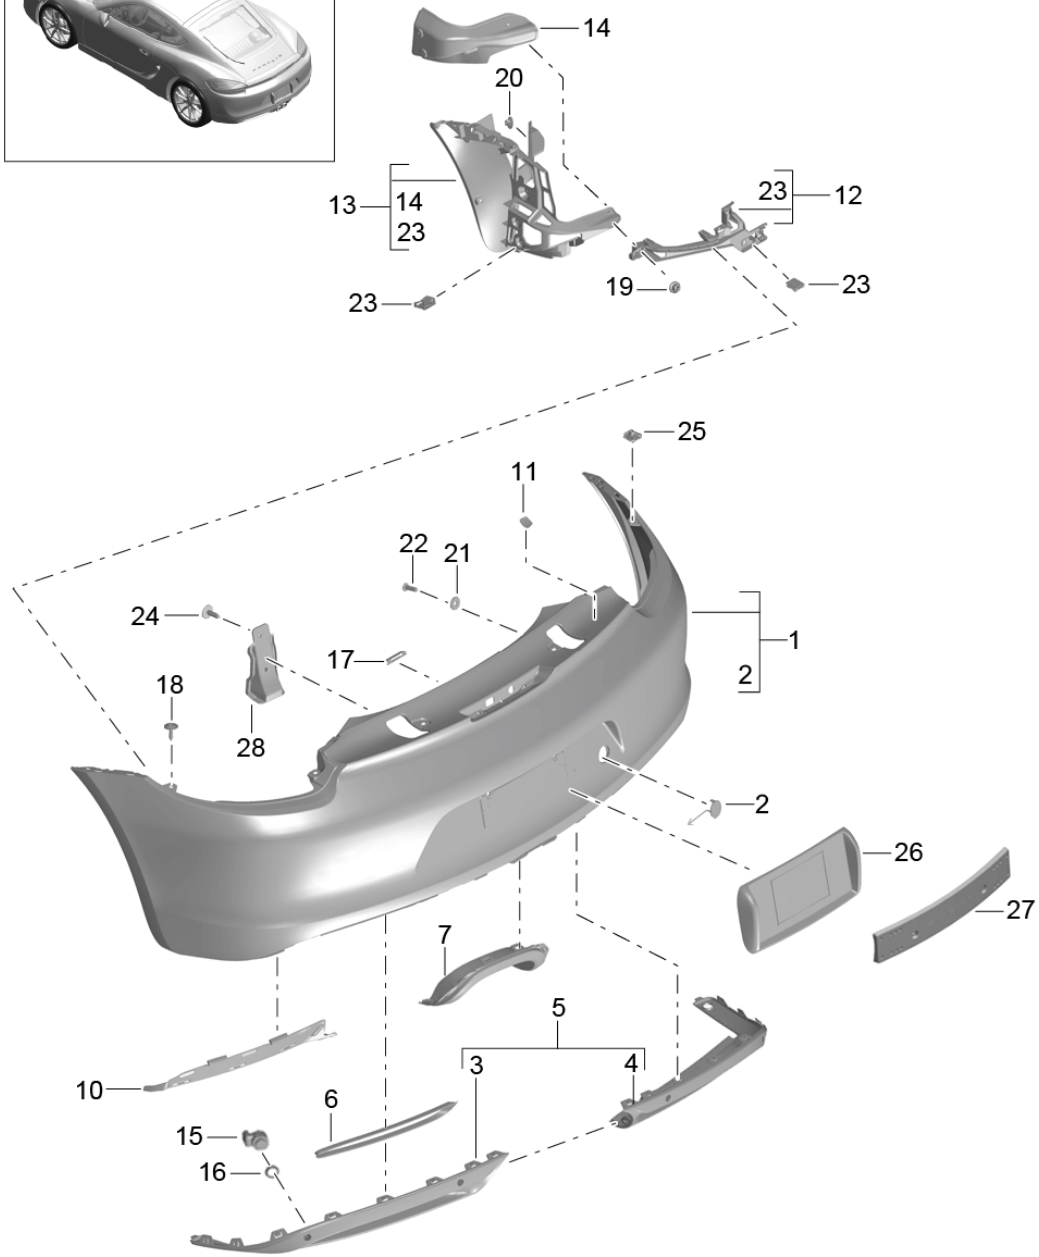

Model: 981C14

Model life 2014>>2016

Pos	Part Number	Description	Remark	Qty	Model
27		Assembly kit Number plate see illustration:	802-001	1	

Model: 981C14

Model life 2014>>2016

Model: 981C14 Model life 2014>>2016