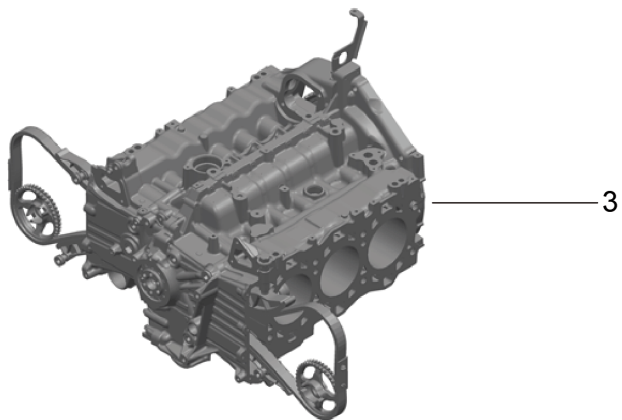

Model: 981C14

Model life 2014>>2016

Model: 981C14 Model life 2014>>2016

Pos	Part Number	Description	Remark	Qty	Model
		Replacement engine without: Clutch plate - PDK - Gearbox without: flywheel Manual gearbox with: Compressor Air conditioning			
1	9A1 100 922 04	Replacement engine		1	A122+ PR:-145
1	9A1 100 922 DX	D - MJ 2014>> - MJ 2014 Replacement engine		1	A122+ PR:-145
1	9A1 100 922 05	D - MJ 2014>> - MJ 2014 Replacement engine		1	A122+ PR:145
1	9A1 100 922 EX	D - MJ 2014>> - MJ 2014 Replacement engine		1	A122+ PR:145
1	9A1 100 923 04	D - MJ 2014>> - MJ 2014 Replacement engine		1	A123+ PR:-145
1	9A1 100 923 DX	D - MJ 2014>> - MJ 2014 Replacement engine		1	A123+ PR:-145
1	9A1 100 923 05	D - MJ 2014>> - MJ 2014 Replacement engine		1	A123+ PR:145
1	9A1 100 923 EX	D - MJ 2014>> - MJ 2014 Replacement engine		1	A123+ PR:145
1	9A1 100 922 06	D - MJ 2014>> - MJ 2014 Replacement engine		1	A122+ PR:-145
1	9A1 100 922 FX	D - MJ 2015>> - MJ 2015 Discontinued part Replacement engine		1	A122+ PR:-145
1	9A1 100 922 07	D - MJ 2015>> - MJ 2015 Discontinued part Replacement engine		1	A122+ PR:145
1	9A1 100 922 GX	D - MJ 2015>> - MJ 2015 Discontinued part Replacement engine		1	A122+ PR:145
1	9A1 100 923 06	D - MJ 2015>> - MJ 2015 Discontinued part Replacement engine		1	A123+ PR:-145
1	9A1 100 923 FX	D - MJ 2015>> - MJ 2015 Replacement engine		1	A123+ PR:-145
1	9A1 100 923 07	D - MJ 2015>> - MJ 2015 Replacement engine		1	A123+ PR:145
1	9A1 100 923 GX	D - MJ 2015>> - MJ 2015 Replacement engine		1	A123+ PR:145
		D - MJ 2015>> - MJ 2015			