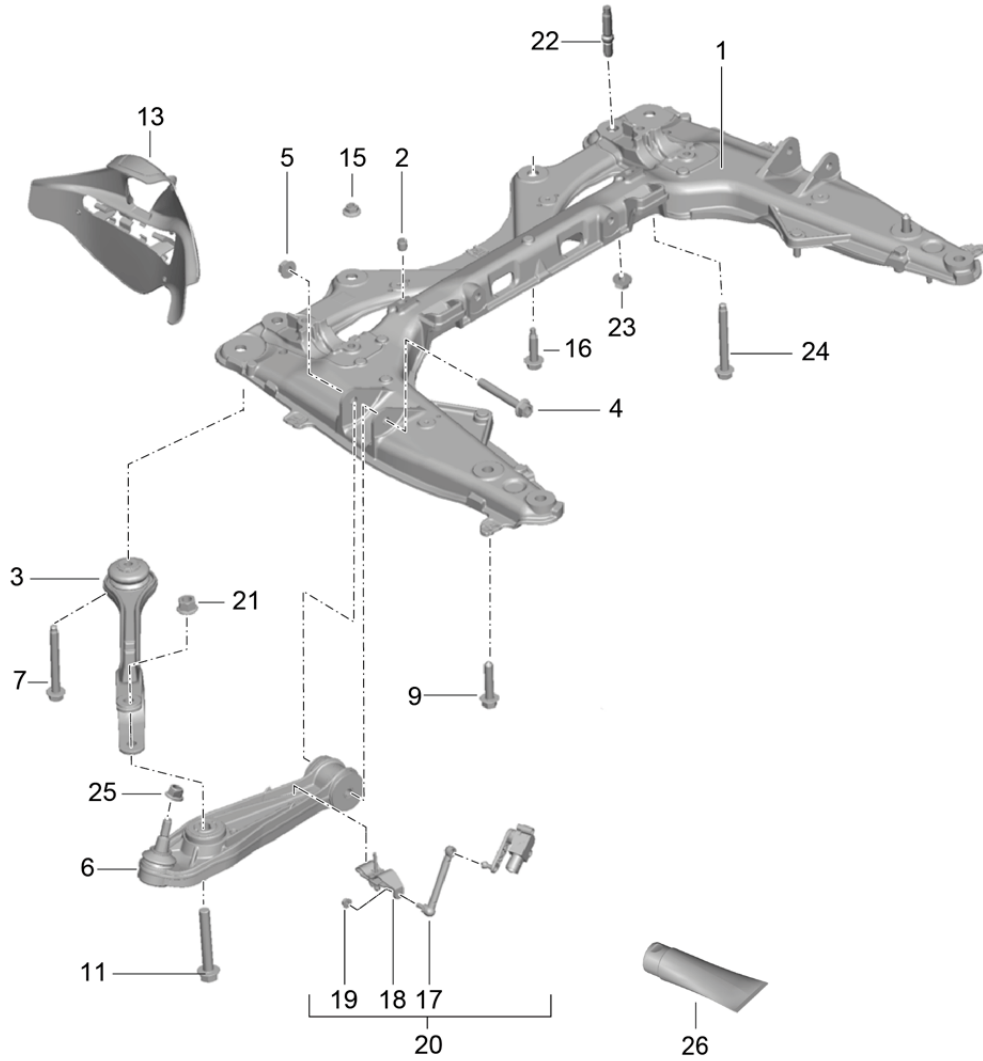

Model: 981C14

Model life 2014>>2016

Pos	Part Number	Description	Remark	Qty	Model
27	9G1 307 245 00	Retaining plate		2	
28	9G2 307 087 05	Oil return line		1	
29	9G2 307 085 05	Oil pipe Supply		1	
30	9G1 307 891 00	seal ring 12,5 X 2,5		4	
31	9G2 307 255 00	Retaining plate		1	
32	9G1 307 802 00	Torx screw M 8 X 15		1	

Model: 981C14

Model life 2014>>2016