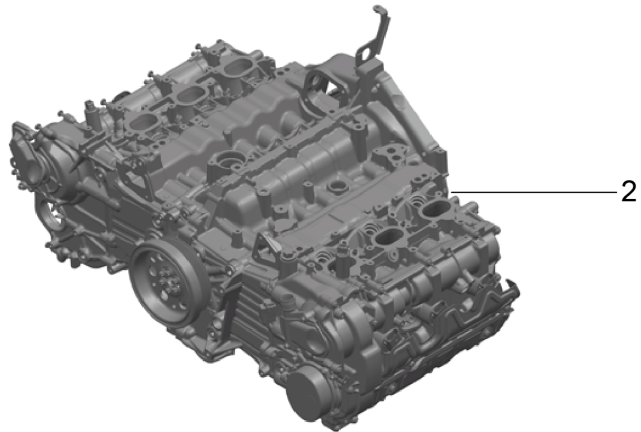

Model: 981C14

Model life 2014>>2016

Model: 981C14 Model life 2014>>2016

Pos	Part Number	Description	Remark	Qty	Model
		Replacement engine without: Clutch plate - PDK - Gearbox without: flywheel Manual gearbox with: Compressor Air conditioning			
1	9A1 100 922 04	Replacement engine		1	A122+ PR:-145
1	9A1 100 922 DX	D - MJ 2014>> - MJ 2014 Replacement engine		1	A122+ PR:-145
1	9A1 100 922 05	D - MJ 2014>> - MJ 2014 Replacement engine		1	A122+ PR:145
1	9A1 100 922 EX	D - MJ 2014>> - MJ 2014 Replacement engine		1	A122+ PR:145
1	9A1 100 923 04	D - MJ 2014>> - MJ 2014 Replacement engine		1	A123+ PR:-145
1	9A1 100 923 DX	D - MJ 2014>> - MJ 2014 Replacement engine		1	A123+ PR:-145
1	9A1 100 923 05	D - MJ 2014>> - MJ 2014 Replacement engine		1	A123+ PR:145
1	9A1 100 923 EX	D - MJ 2014>> - MJ 2014 Replacement engine		1	A123+ PR:145
1	9A1 100 922 06	D - MJ 2014>> - MJ 2014 Replacement engine		1	A122+ PR:-145
1	9A1 100 922 FX	D - MJ 2015>> - MJ 2015 Discontinued part Replacement engine		1	A122+ PR:-145
1	9A1 100 922 07	D - MJ 2015>> - MJ 2015 Discontinued part Replacement engine		1	A122+ PR:145
1	9A1 100 922 GX	D - MJ 2015>> - MJ 2015 Discontinued part Replacement engine		1	A122+ PR:145
1	9A1 100 923 06	D - MJ 2015>> - MJ 2015 Discontinued part Replacement engine		1	A123+ PR:-145
1	9A1 100 923 FX	D - MJ 2015>> - MJ 2015 Replacement engine		1	A123+ PR:-145
1	9A1 100 923 07	D - MJ 2015>> - MJ 2015 Replacement engine		1	A123+ PR:145
1	9A1 100 923 GX	D - MJ 2015>> - MJ 2015 Replacement engine		1	A123+ PR:145
		D - MJ 2015>> - MJ 2015