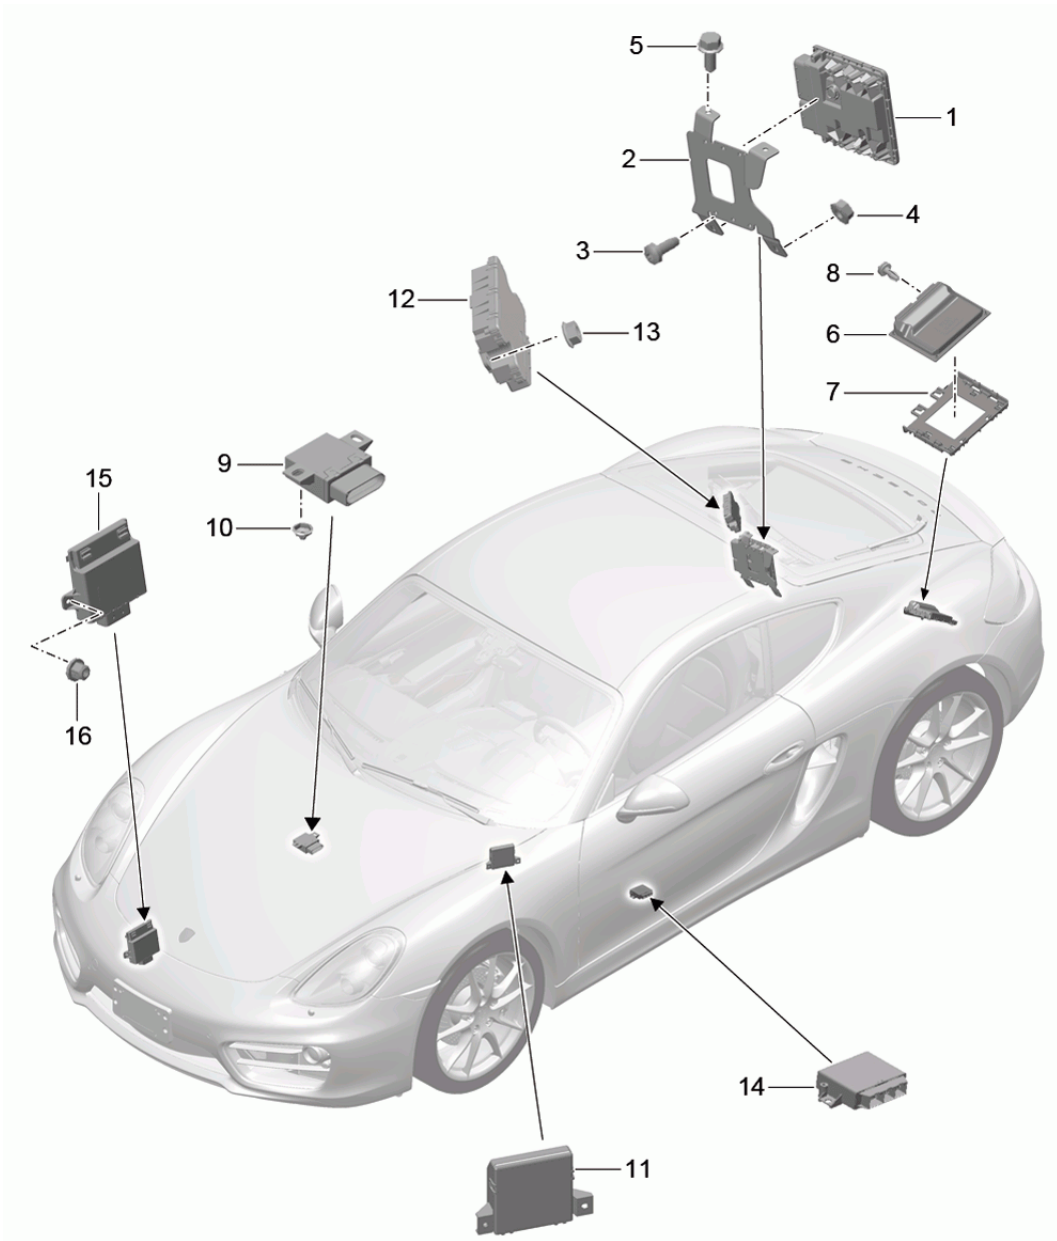

Model: 981C14

Model life 2014>>2016

Model: 981C14 Model life 2014>>2016

Pos	Part Number	Description	Remark	Qty	Model
1	991 618 602 03	Control units Control unit		1	
2	981 618 133 00	- dme - Retainer for control units		1	
3	999 141 044 09	- dme - fillister hd. bolt		6	
4	999 084 638 01	M 6 X 16 Hexagon nut		2	
4	999 084 635 01	M 6 Pull-off nut		2	PR:536
5	N 106 532 01	M 6 Hex collared bolt		2	
6	991 618 270 05	M 6 X 16 TC Control unit		1	PR:250
7	981 618 255 02	- PDK - Retainer for control units		1	PR:250
8	4D0 863 788	- PDK - Spreader rivet		1	PR:250
9	991 618 025 01	Control unit for fuel pump		1	
10	999 049 025 09	Collar nut T 5		2	
11	7PP 907 530 Q	Control unit for gateway Gateway		1	PR:IY2
11	7PP 907 530 S	D >> - MJ 2014 Control unit for gateway Gateway		1	
12	991 618 145 03	D - MJ 2014>> Control unit		1	
13	999 084 638 01	Electric parking brake Hexagon nut		2	
14	7P5 919 475 H	M 6 Control unit for parking aid Sensor		1	PR:636
(14)	991 618 185 05	see illustration: Control unit for parking aid Sensor	802-010	1	PR:635
15	7PP 959 663 D	see illustration: Voltage converter Start/Stop	802-010	1	PR:642,441
(15)	7PP 959 663 E	Voltage stabiliser Start/Stop		1	PR:642,490, 680,682
16	999 049 033 40	Plastic nut T 6		2	PR:642