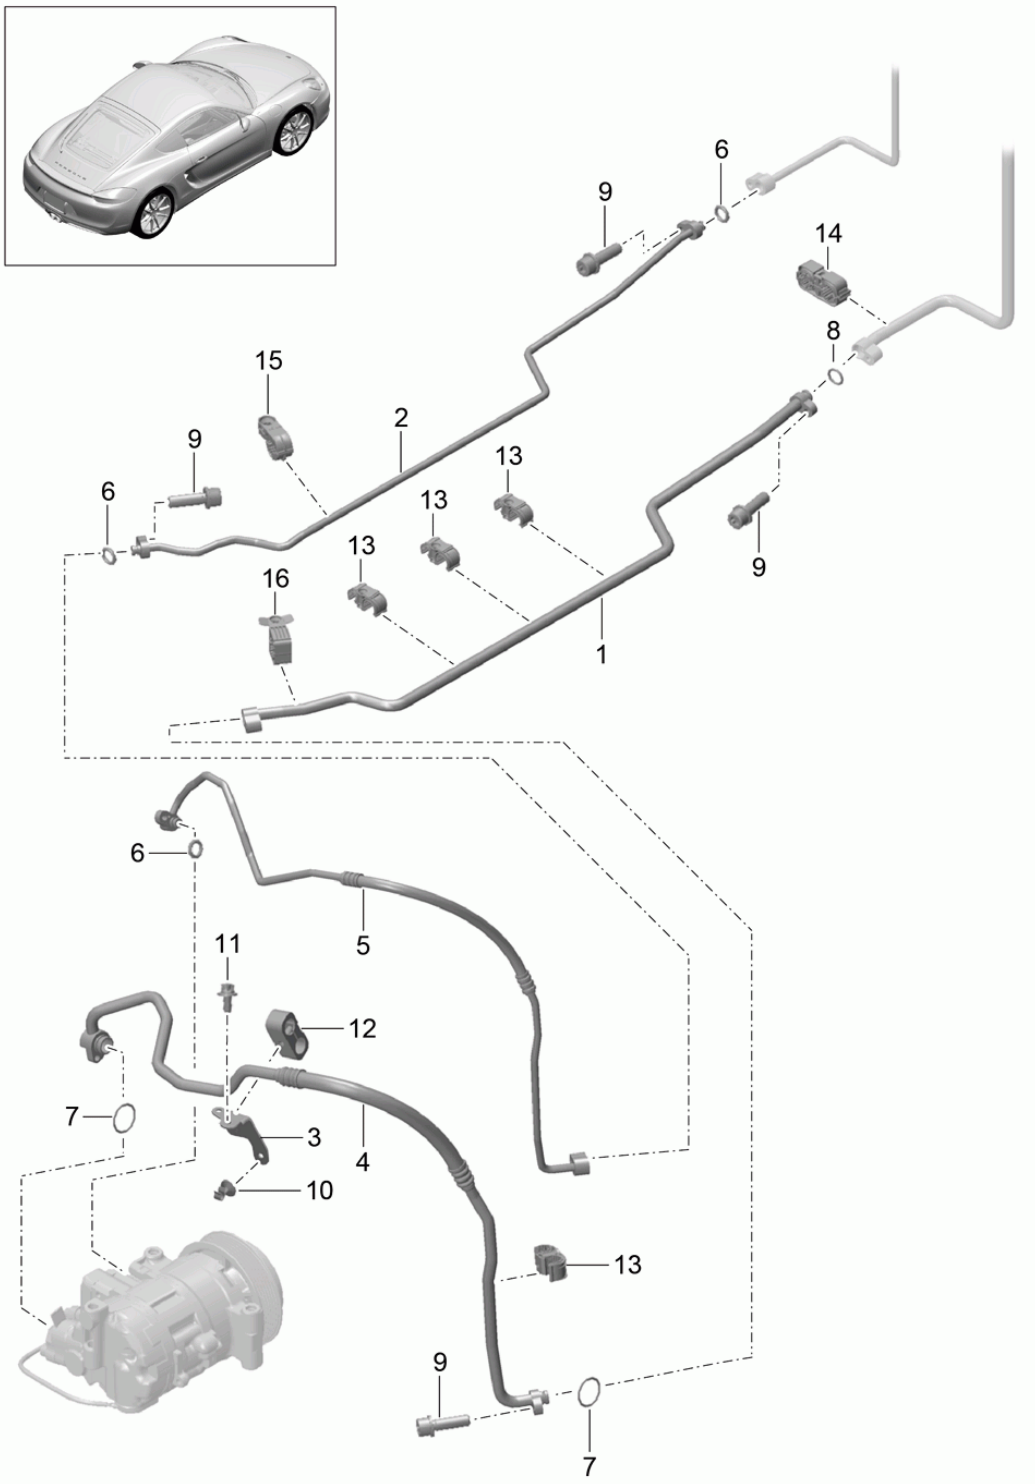

Model: 981C14 Model life 2014>>2016

Pos	Part Number	Description	Remark	Qty	Model
		Expansion valve for Underbody			
17	999 707 558 41	O-ring		1	
18	N 104 144 02	Socket head bolt with hexagon socket head M 8X28		5	
19	991 573 839 01	Bracket		2	
20	991 573 837 00	Bracket		X	
21	991 573 841 00	Bracket		1	
22	999 507 969 40	Hose bracket 12,0/12,0		2	
23	991 573 451 01	bracket for drier		1	
24	900 075 510 01	Bolt with washer M6X20		1	
25	944 573 143 01	Drier		1	
26	999 512 349 01	Hose clamp A 50-70/ 9		1	
27	991 573 827 01	Bracket		2	
28	999 507 497 40	Spreader rivet 8,0X14,0		2	
29	991 573 843 00	Bracket		1	
30	955 613 137 02	Pressure sensor		1	
31	991 573 825 01	Bracket for coolant line		1	
32	999 073 505 01	panel screw ST4,8X16-C		2	
33	900 075 340 01	Bolt with washer M6X22		2	
35		suction line see illustration, item:	813-025,1	1	
36		Pressure line see illustration, item:	813-025,2	1	

Model: 981C14

Model life 2014>>2016