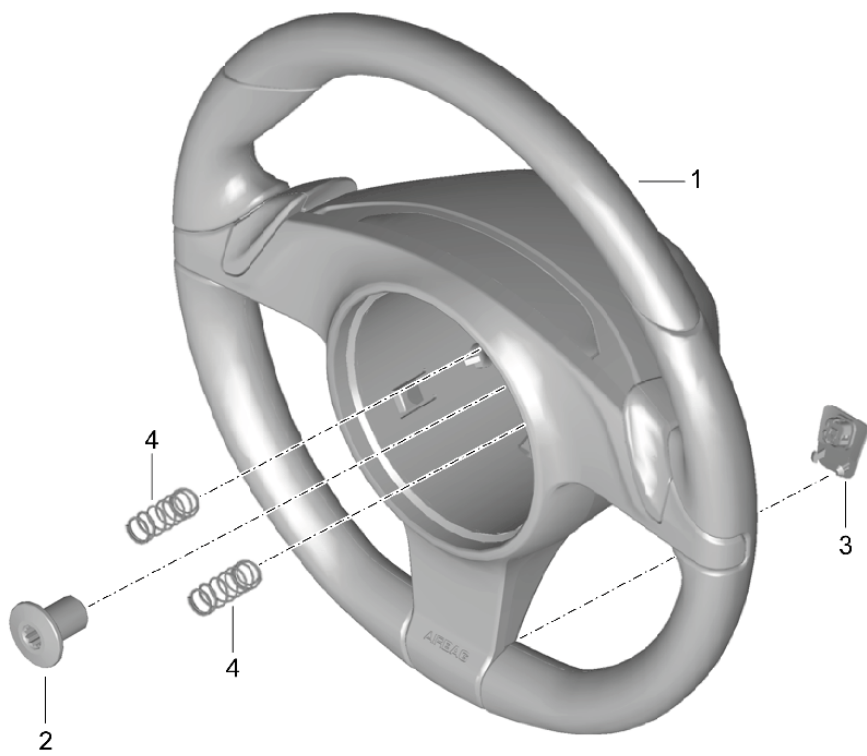

Model: 981C14

Model life 2014>>2016